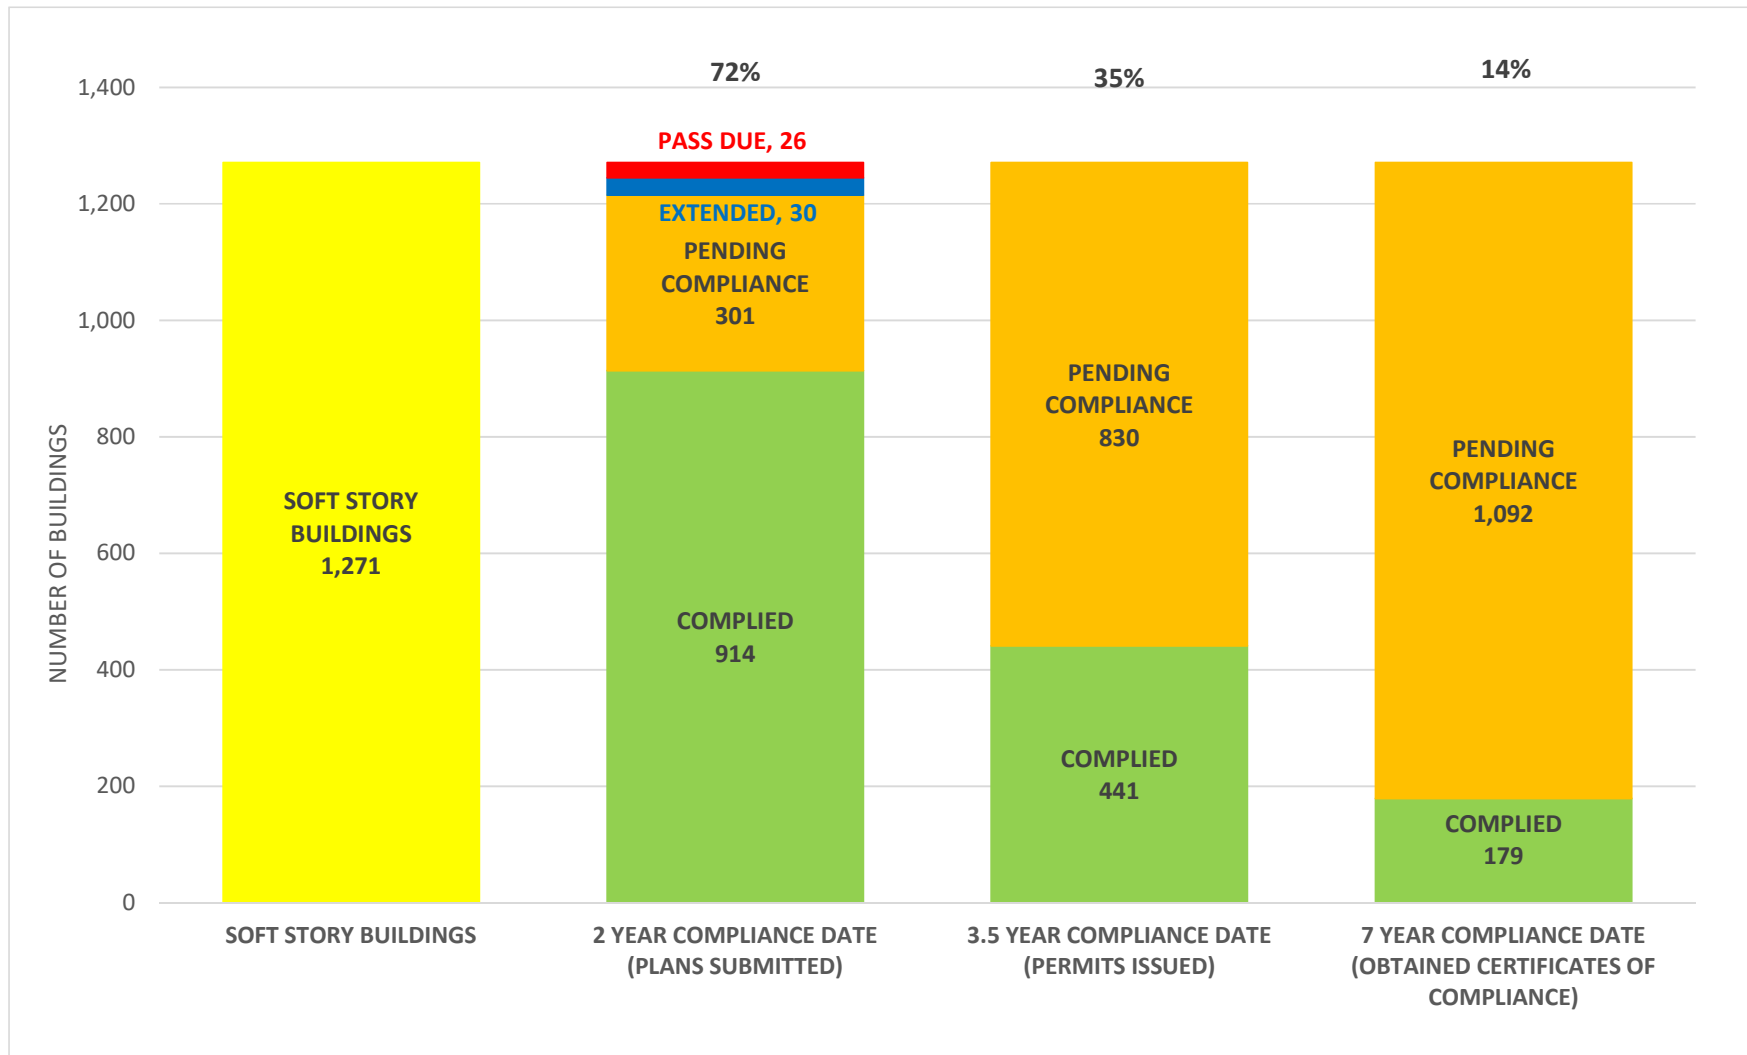

SOFT STORY RETROFIT PROGRAM STATUS FOR CD 10 AS OF April 1, 2019