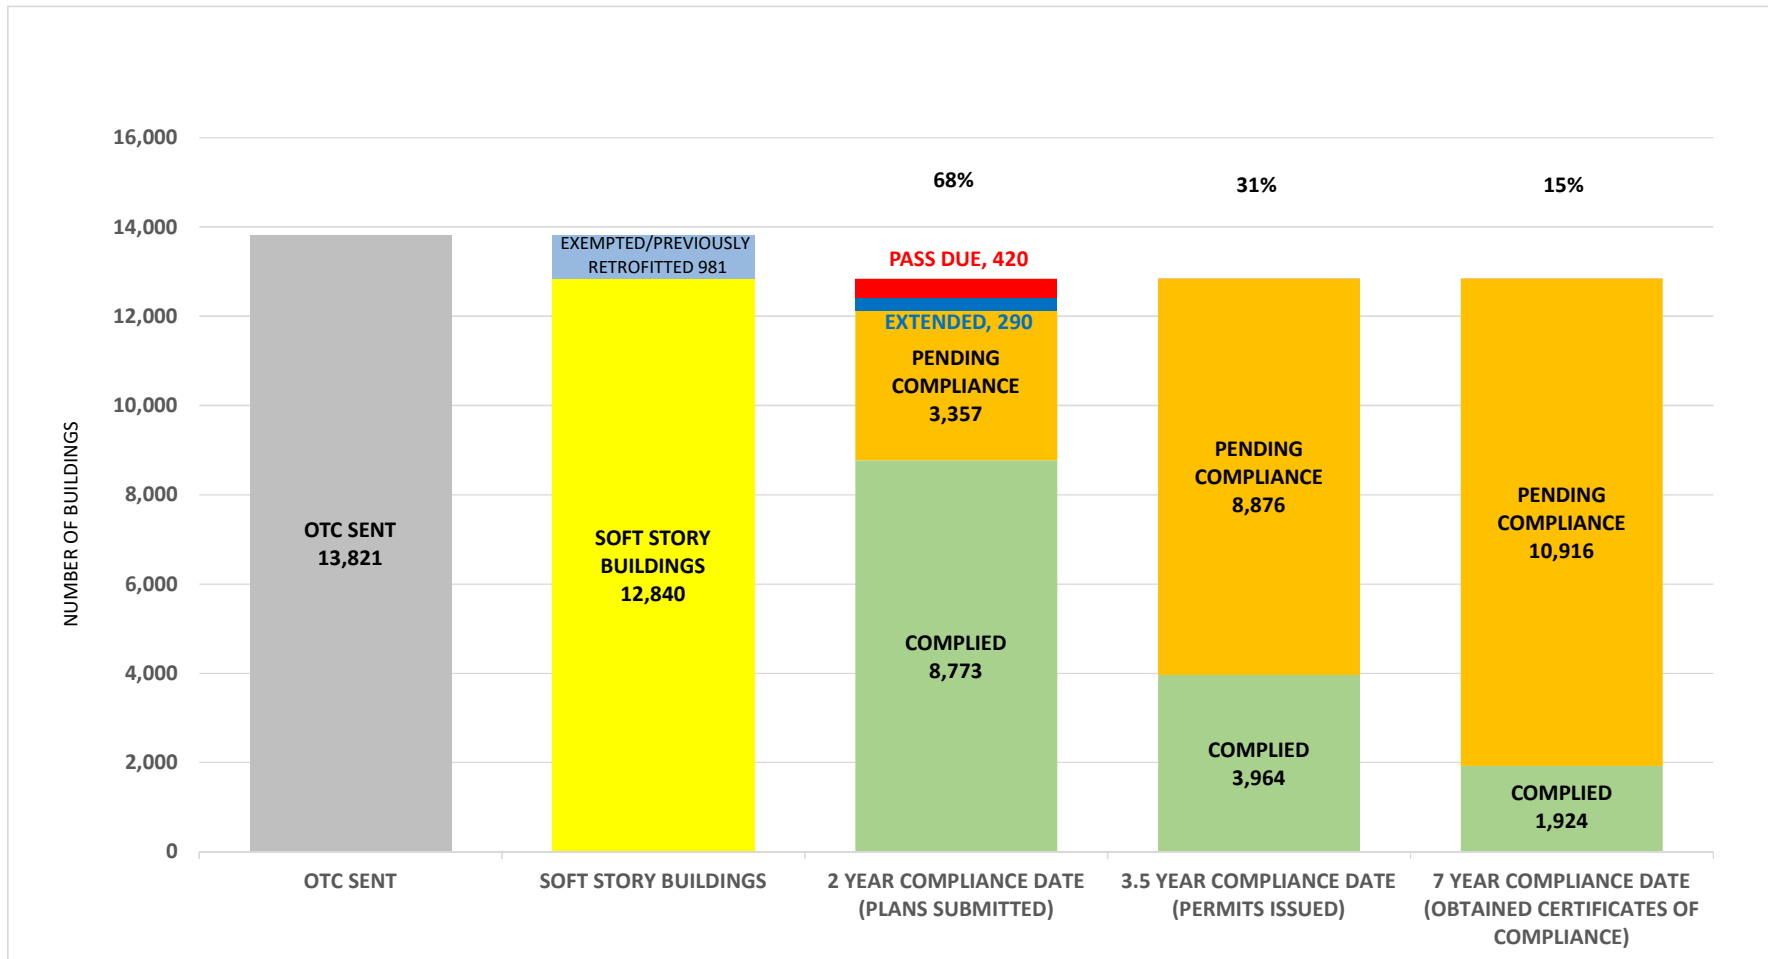

SOFT STORY RETROFIT PROGRAM STATUS AS OF April 1, 2019

SOFT STORY RETROFIT PROGRAM PER COUNCIL DISTRICT AS OF April 1, 2019

STORY RETROFIT PROGRAM STATUS FOR APARTMENT BUILDINGS **April 1, 2019**

SOFT STORY RETROFIT PROGRAM STATUS FOR CONDO BUILDINGS AS OF April 1, 2019