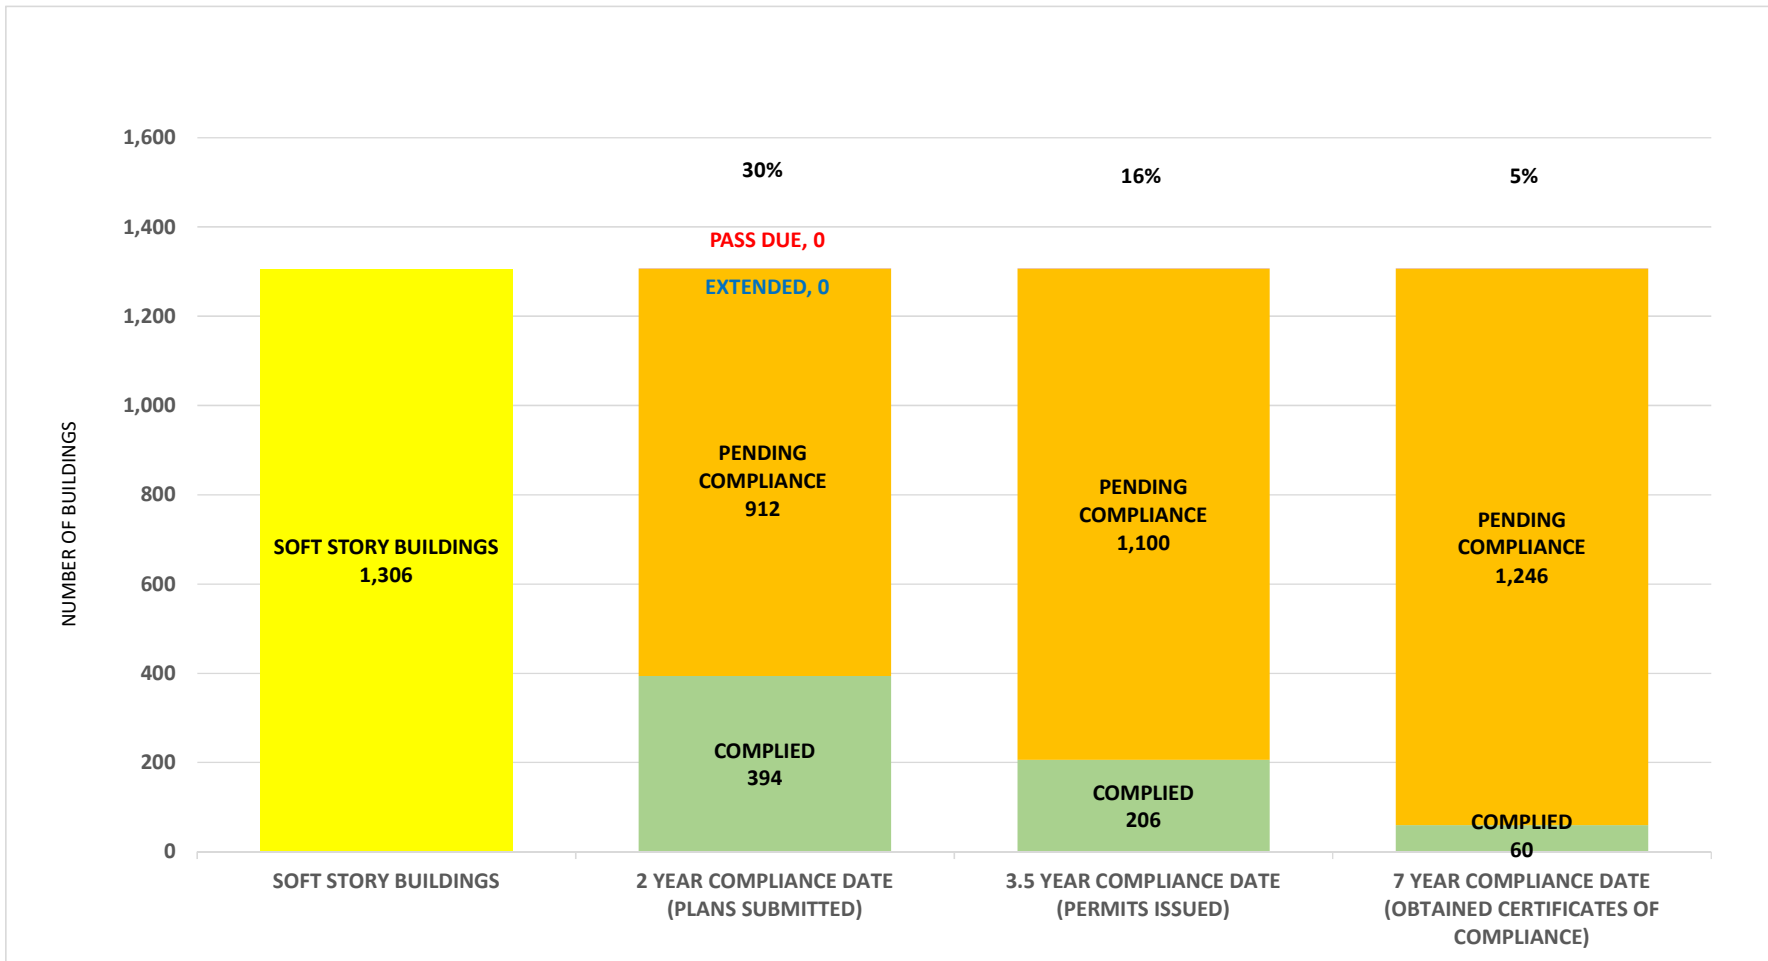

SOFT STORY RETROFIT PROGRAM STATUS AS OF April 1, 2019

SOFT STORY RETROFIT PROGRAM PER COUNCIL DISTRICT AS OF April 1, 2019

STORY RETROFIT PROGRAM STATUS FOR APARTMENT BUILDINGS **April 1, 2019**

SOFT STORY RETROFIT PROGRAM STATUS FOR CONDO BUILDINGS AS OF April 1, 2019