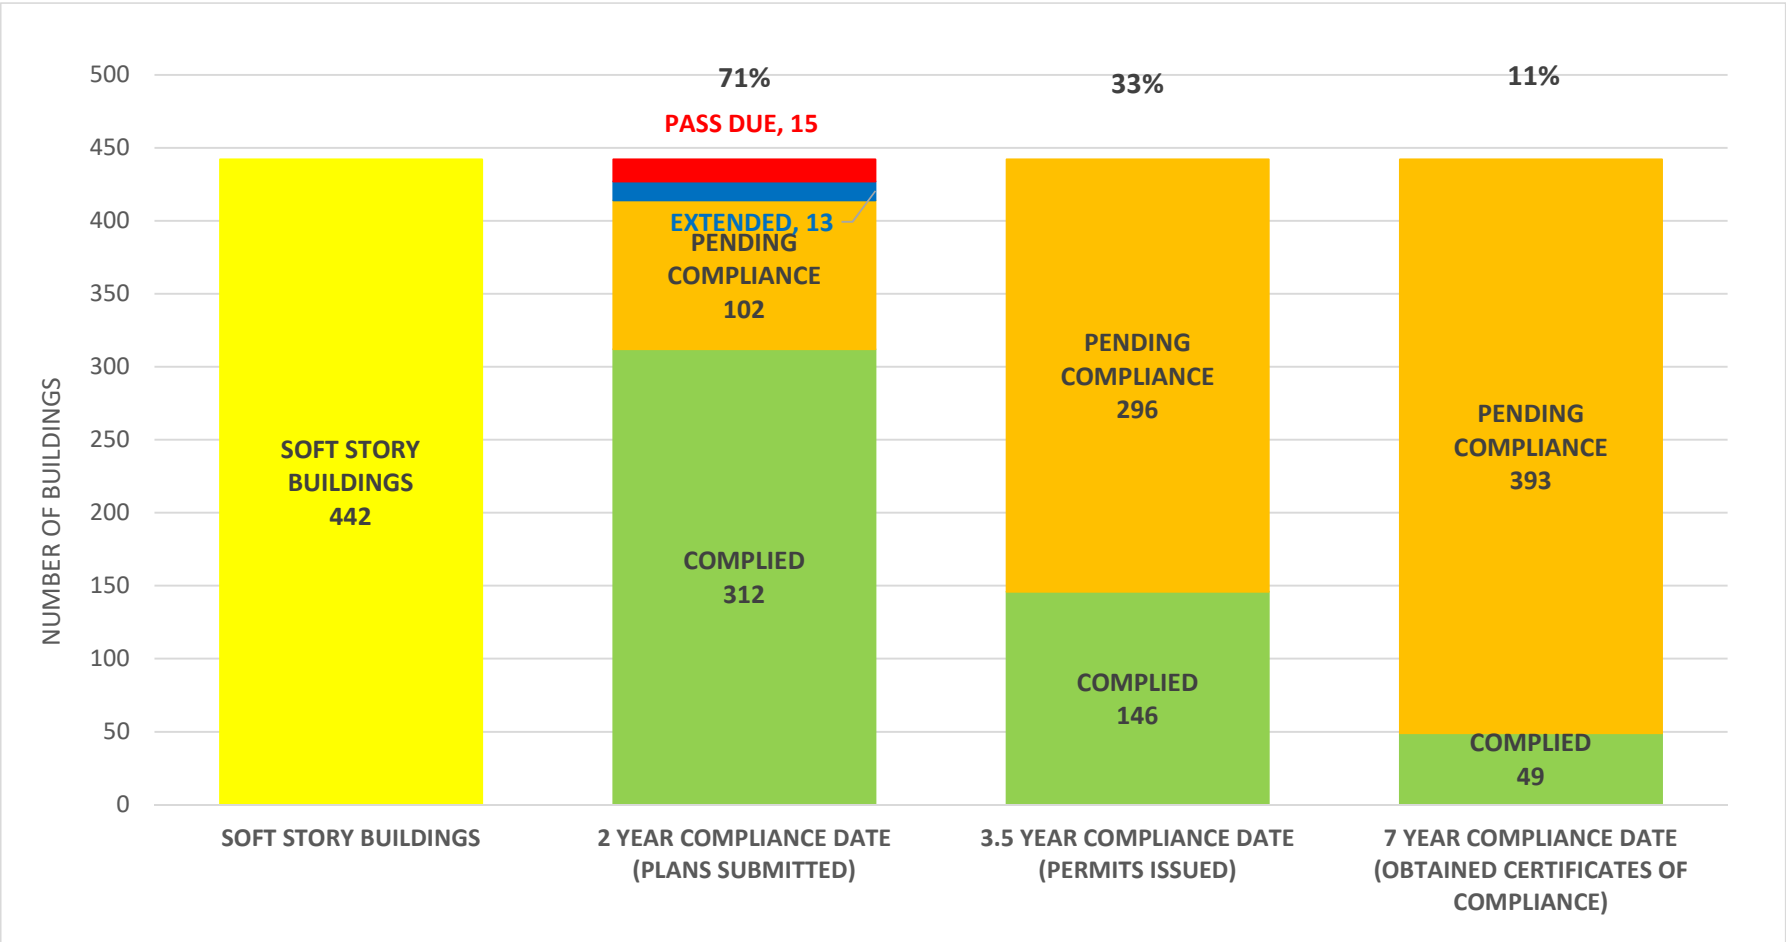

SOFT STORY RETROFIT PROGRAM STATUS FOR PHASE 1 AS OF March 7, 2019

NUMBER OF UNITS FOR SOFT STORY RETROFIT PROGRAM STATUS AS OF

April 1, 2019

SOFT STORY RETROFIT PROGRAM STATUS FOR CD 1 AS OF April 1, 2019