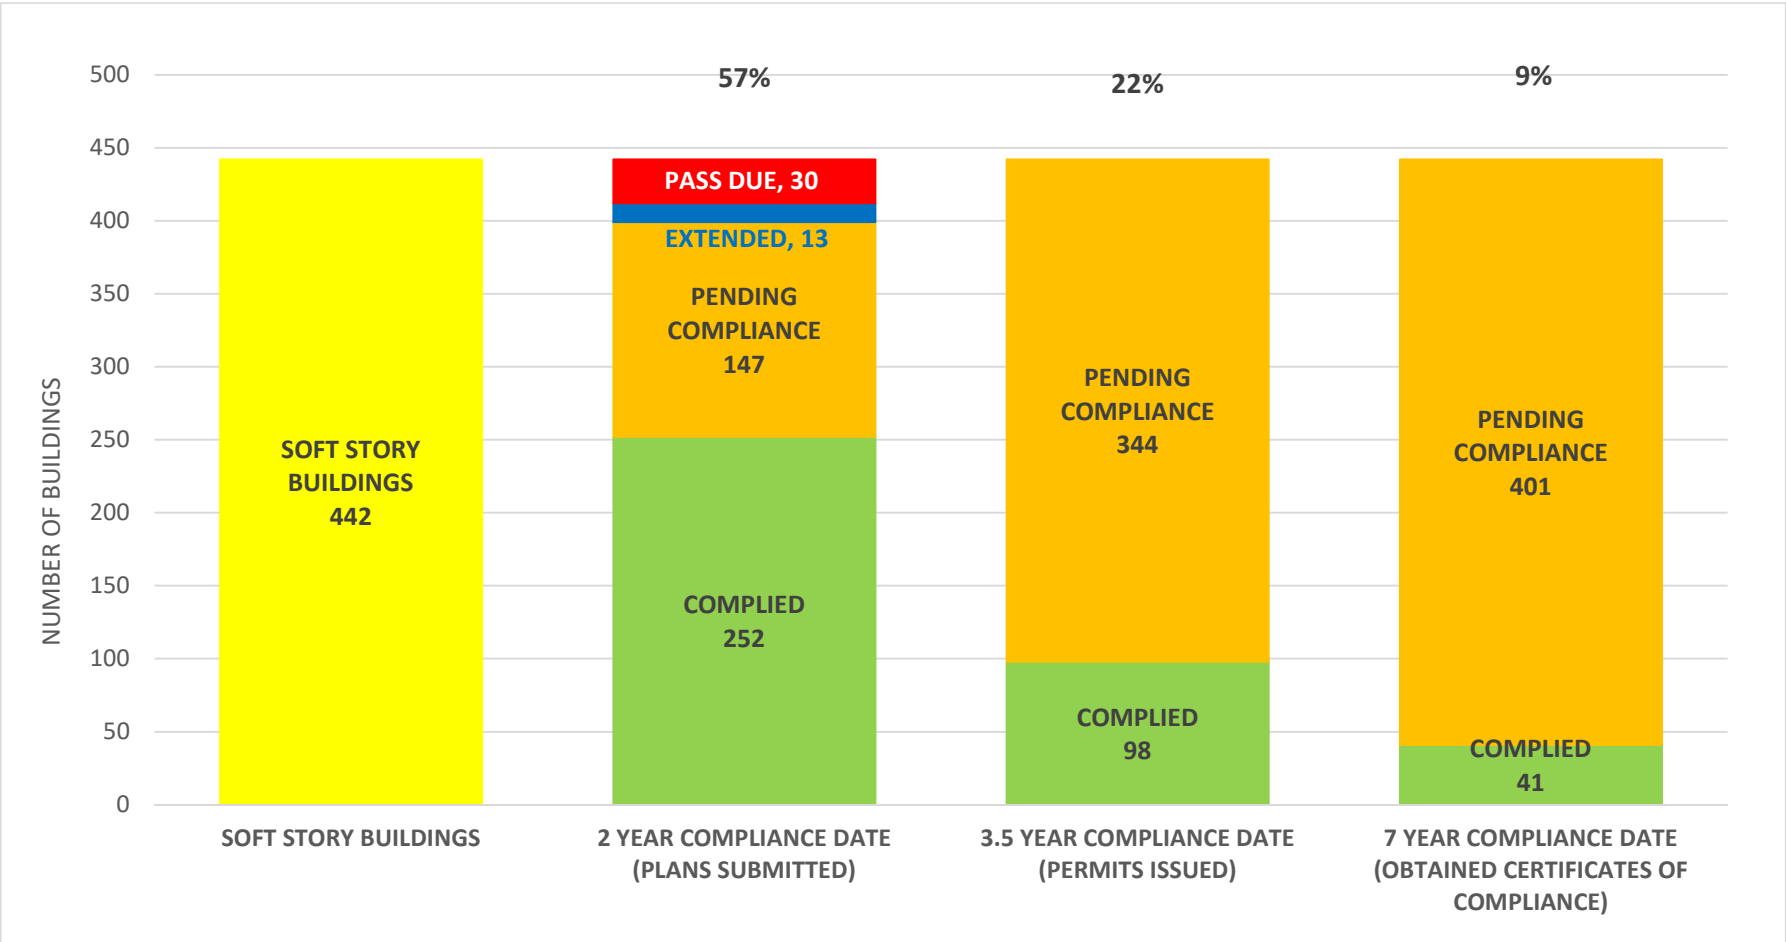

SOFT STORY RETROFIT PROGRAM STATUS FOR CD 8 AS OF April 1, 2019