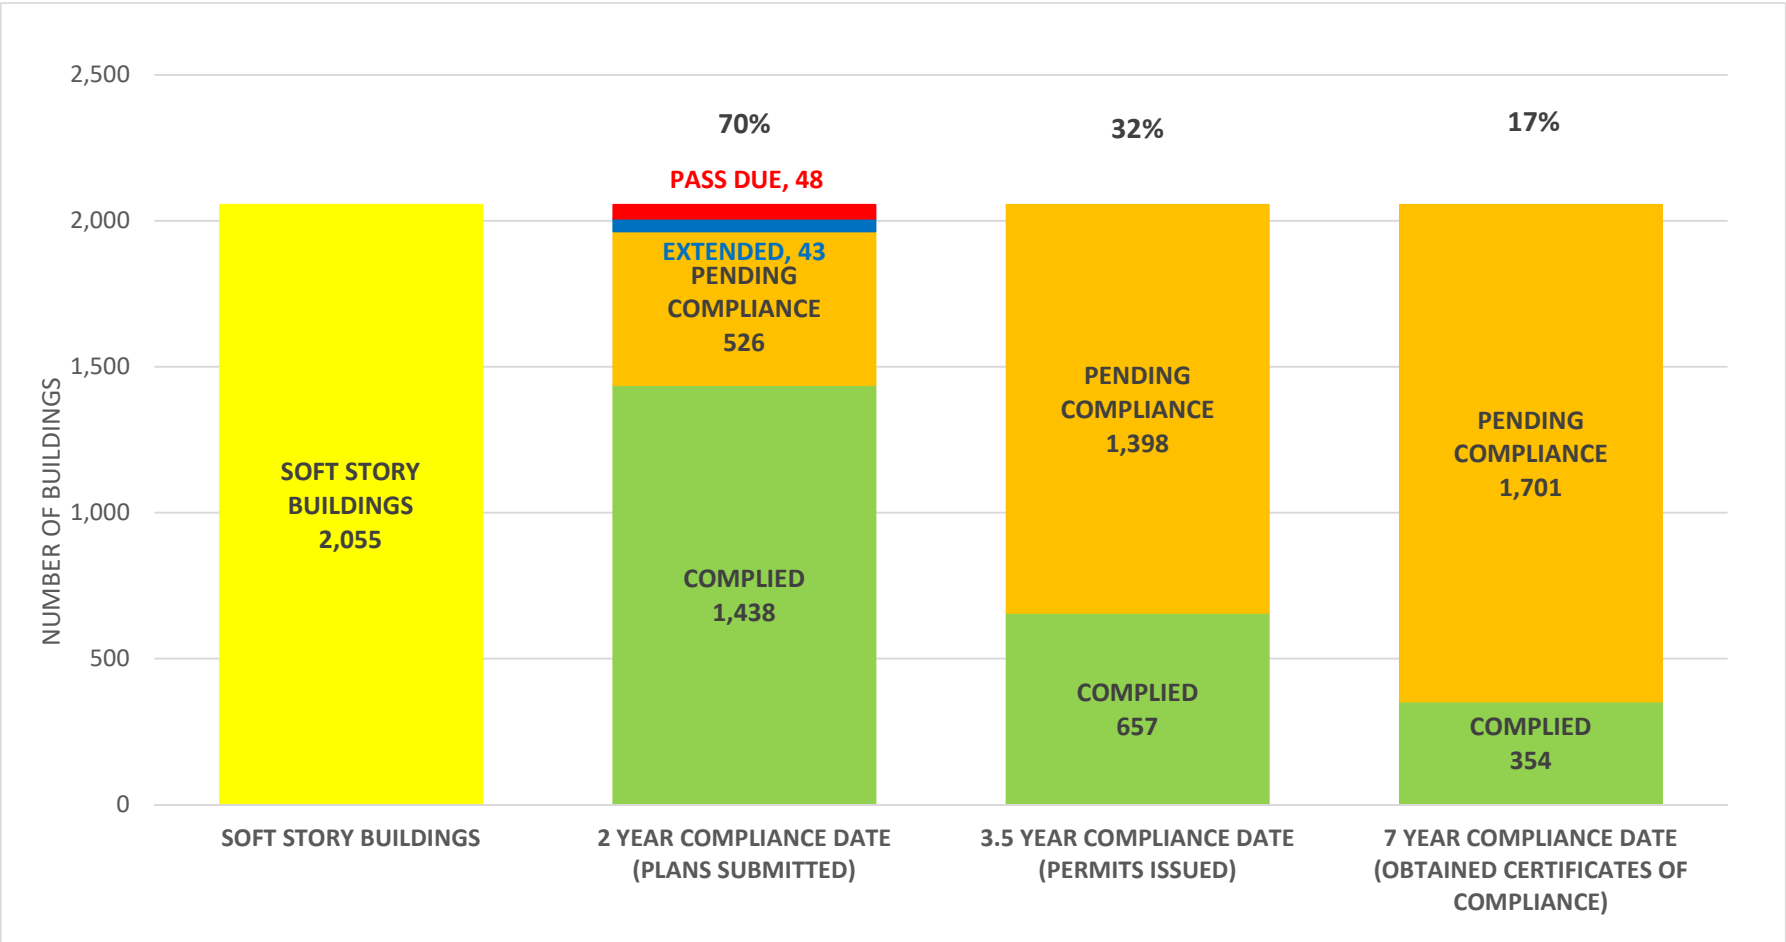

SOFT STORY RETROFIT PROGRAM STATUS FOR CD 11 AS OF April 1, 2019