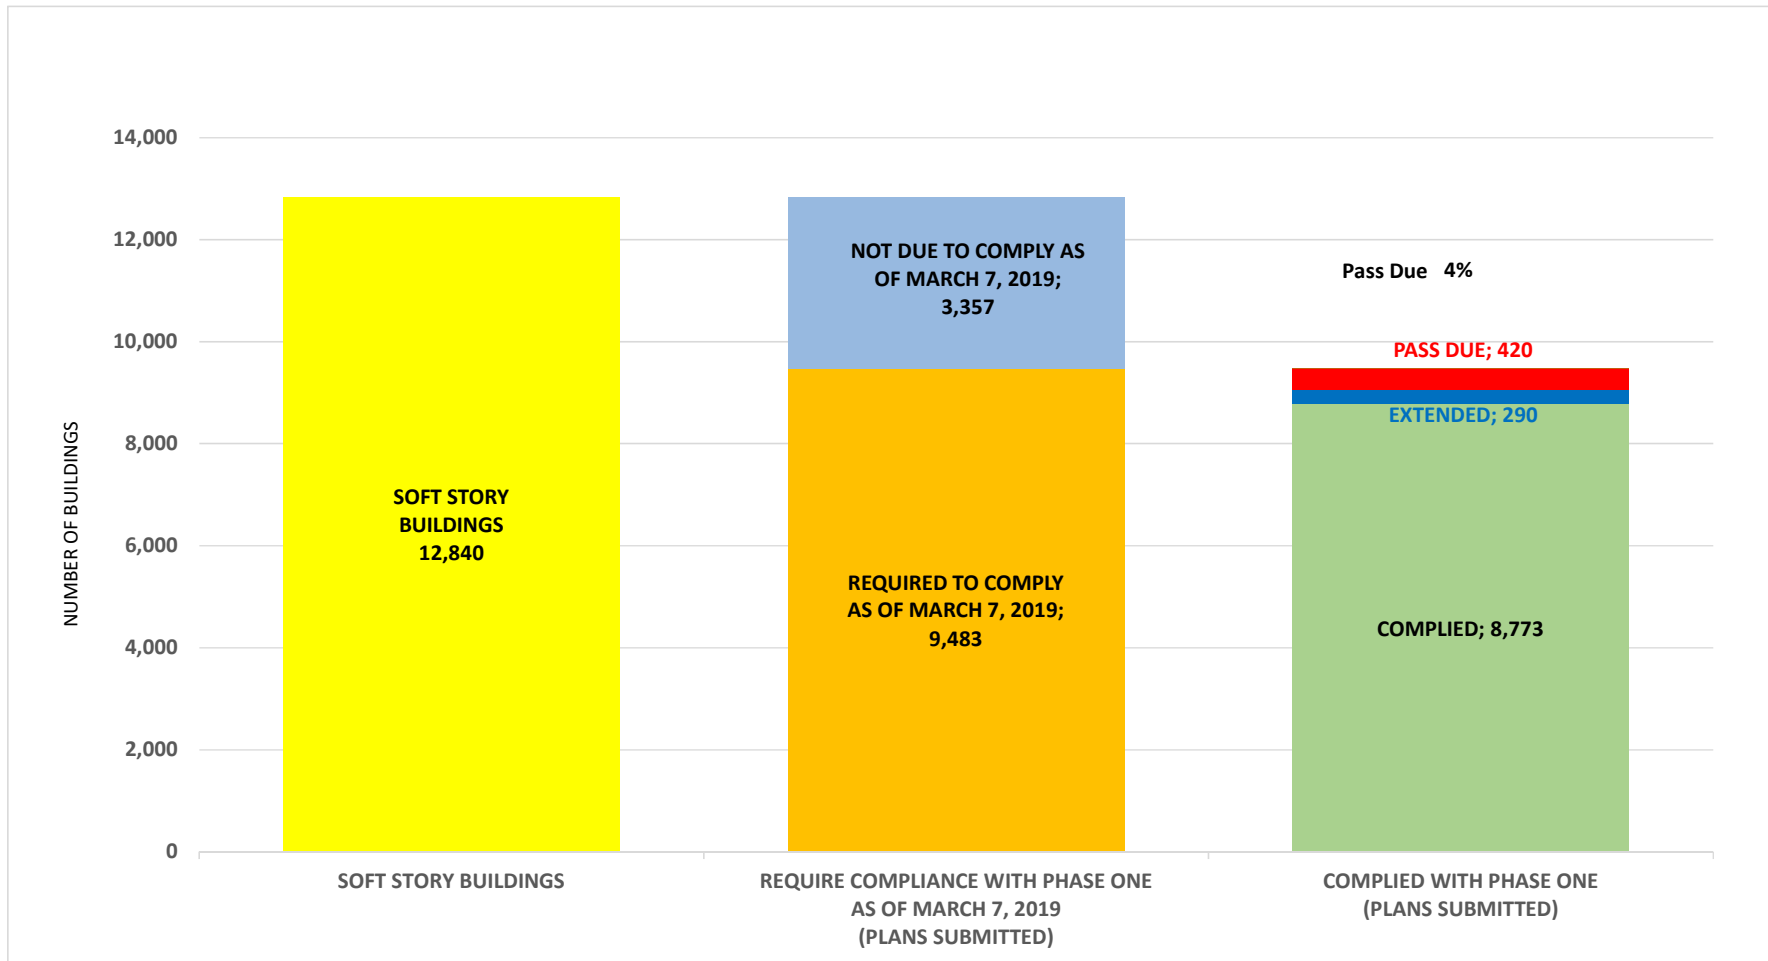

SOFT STORY RETROFIT PROGRAM STATUS FOR PHASE 1 AS OF March 7, 2019