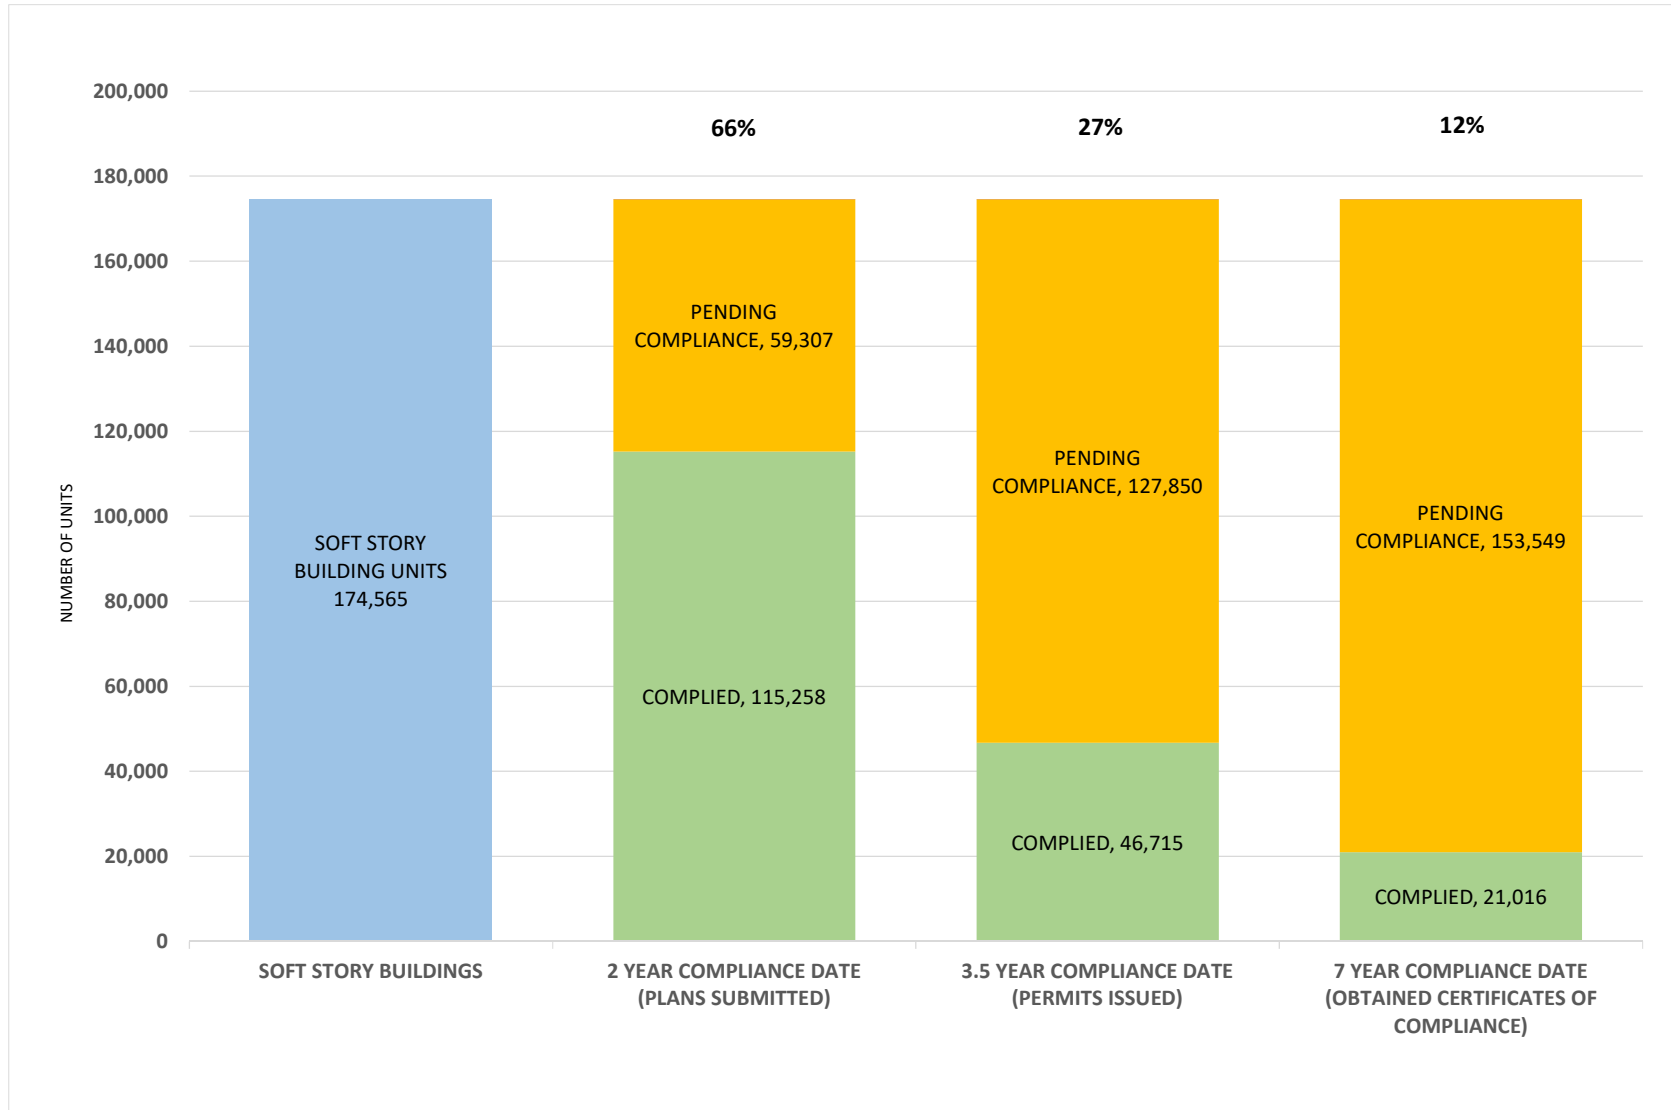

NUMBER OF UNITS FOR SOFT STORY RETROFIT PROGRAM STATUS AS OF

April 1, 2019