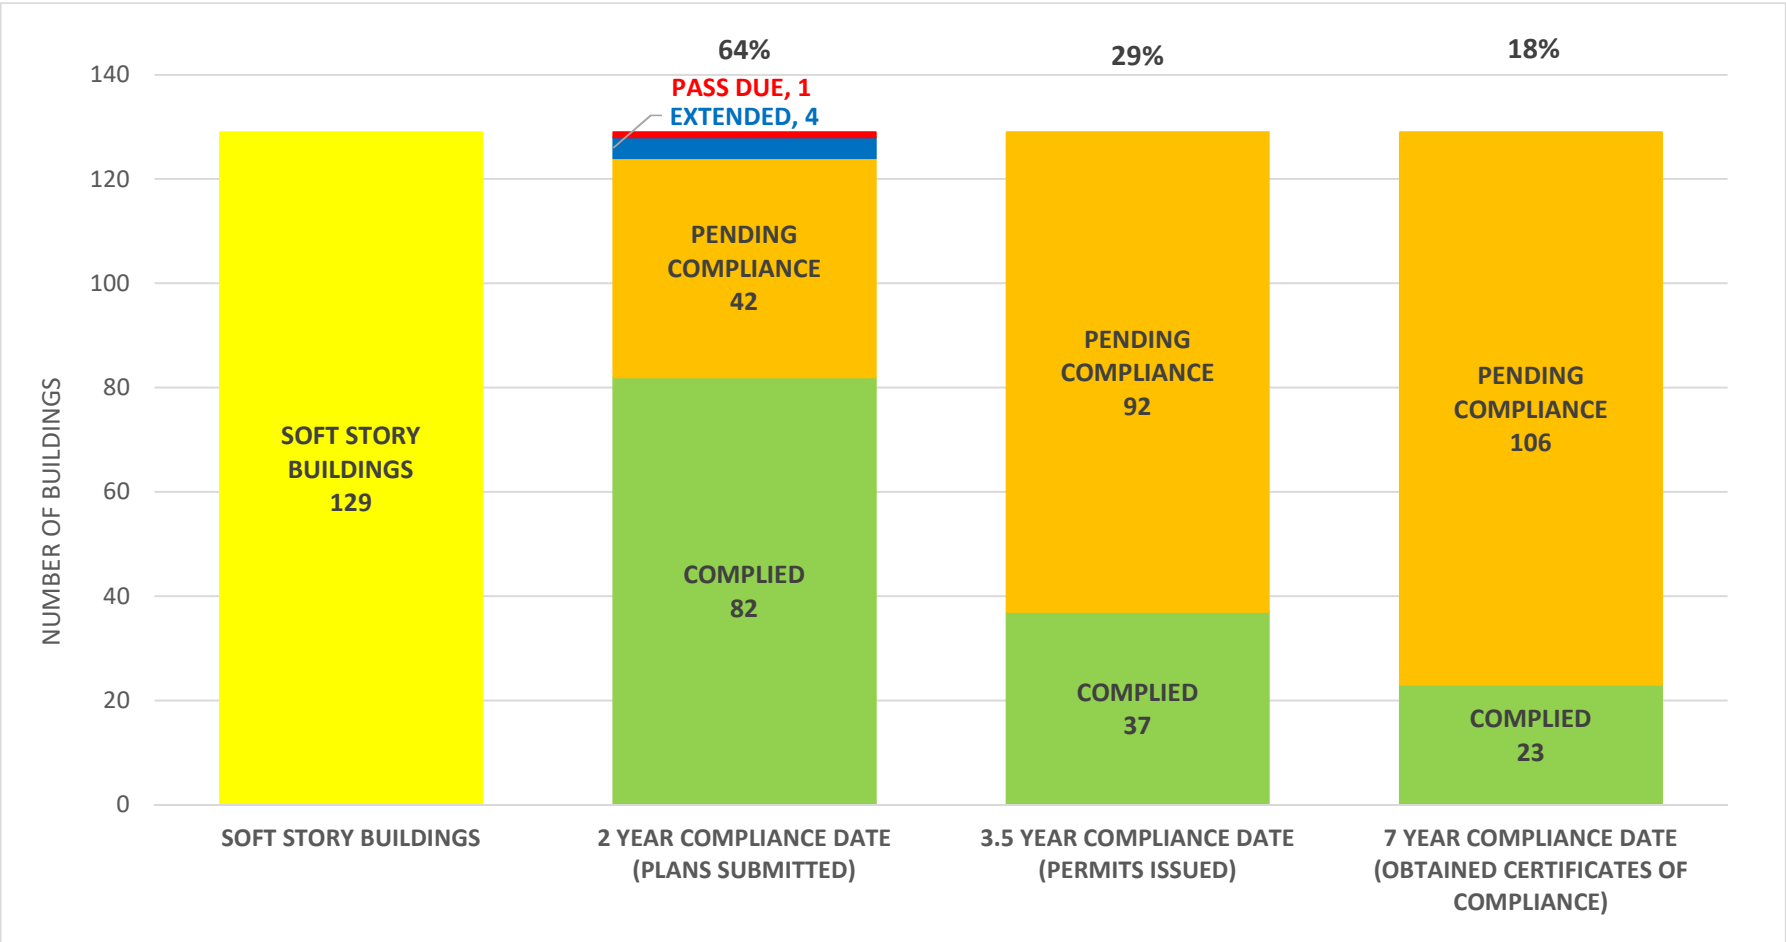

SOFT STORY RETROFIT PROGRAM STATUS FOR CD 6 AS OF April 1, 2019

SOFT STORY RETROFIT PROGRAM STATUS FOR CD 7 AS OF April 1, 2019

SOFT STORY RETROFIT PROGRAM STATUS FOR CD 8 AS OF April 1, 2019

SOFT STORY RETROFIT PROGRAM STATUS FOR CD 9 AS OF April 1, 2019