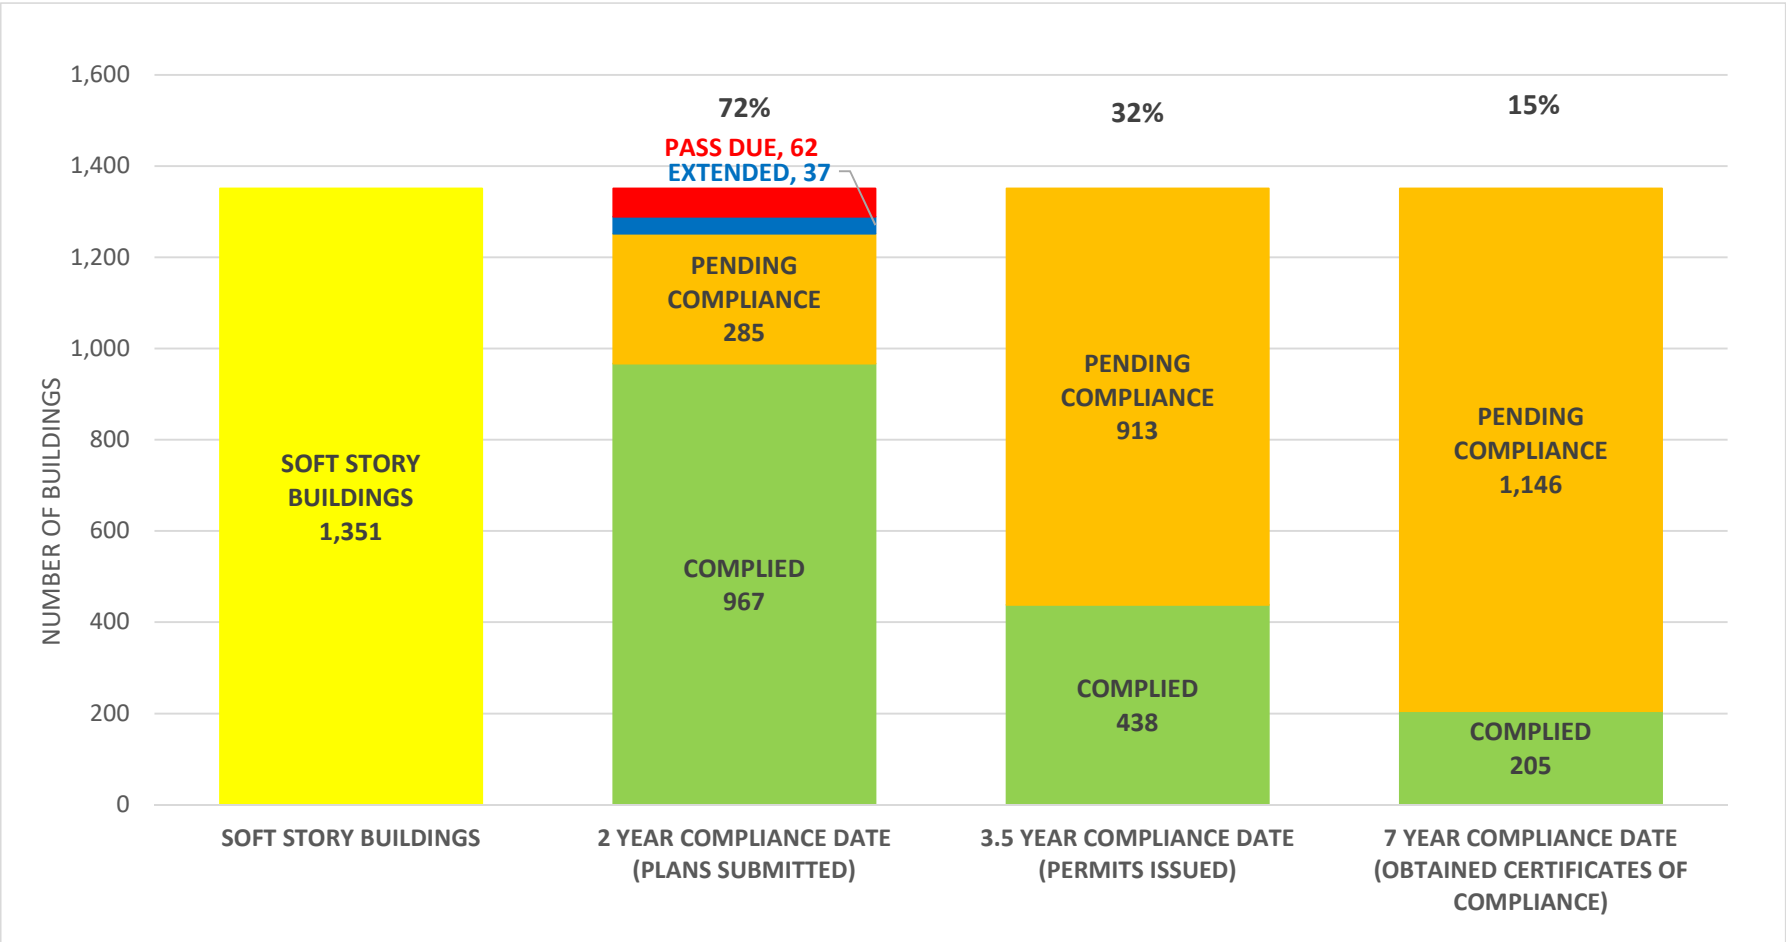

SOFT STORY RETROFIT PROGRAM STATUS FOR CD 4 AS OF April 1, 2019