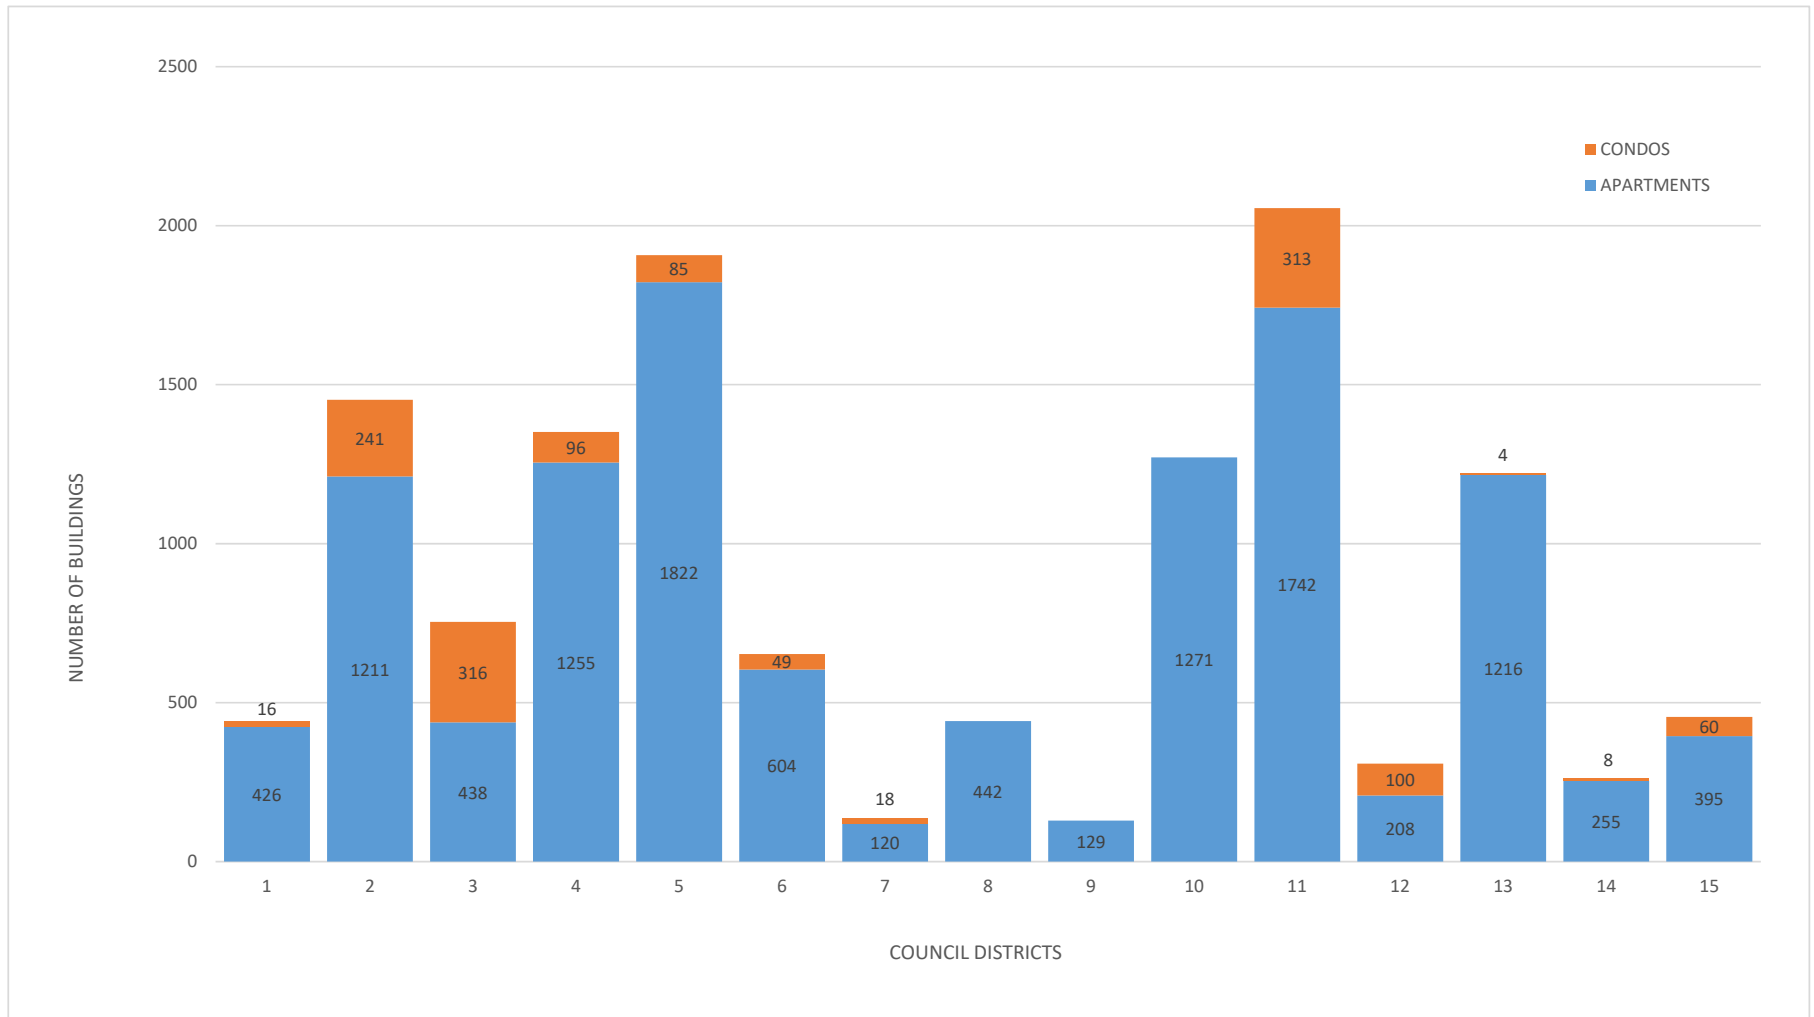

SOFT STORY RETROFIT PROGRAM STATUS AS OF April 1, 2019

SOFT STORY RETROFIT PROGRAM PER COUNCIL DISTRICT AS OF April 1, 2019

STORY RETROFIT PROGRAM STATUS FOR APARTMENT BUILDINGS **April 1, 2019**

SOFT STORY RETROFIT PROGRAM STATUS FOR CONDO BUILDINGS AS OF April 1, 2019