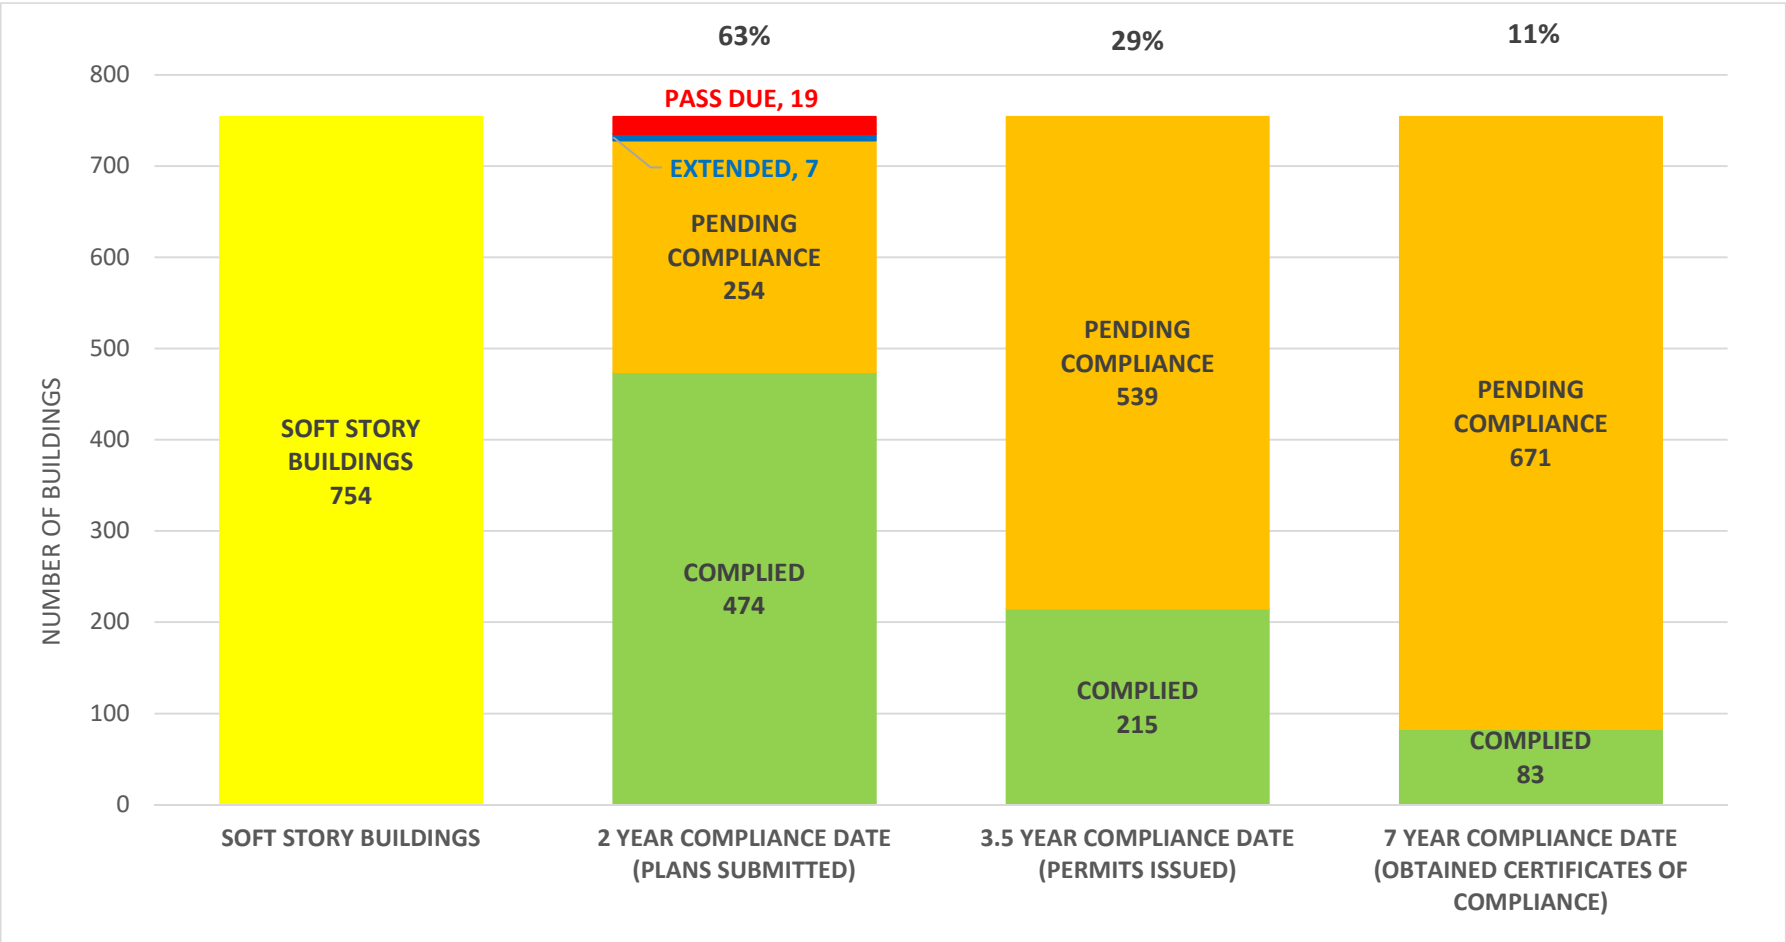

SOFT STORY RETROFIT PROGRAM STATUS FOR CD 3 AS OF April 1, 2019