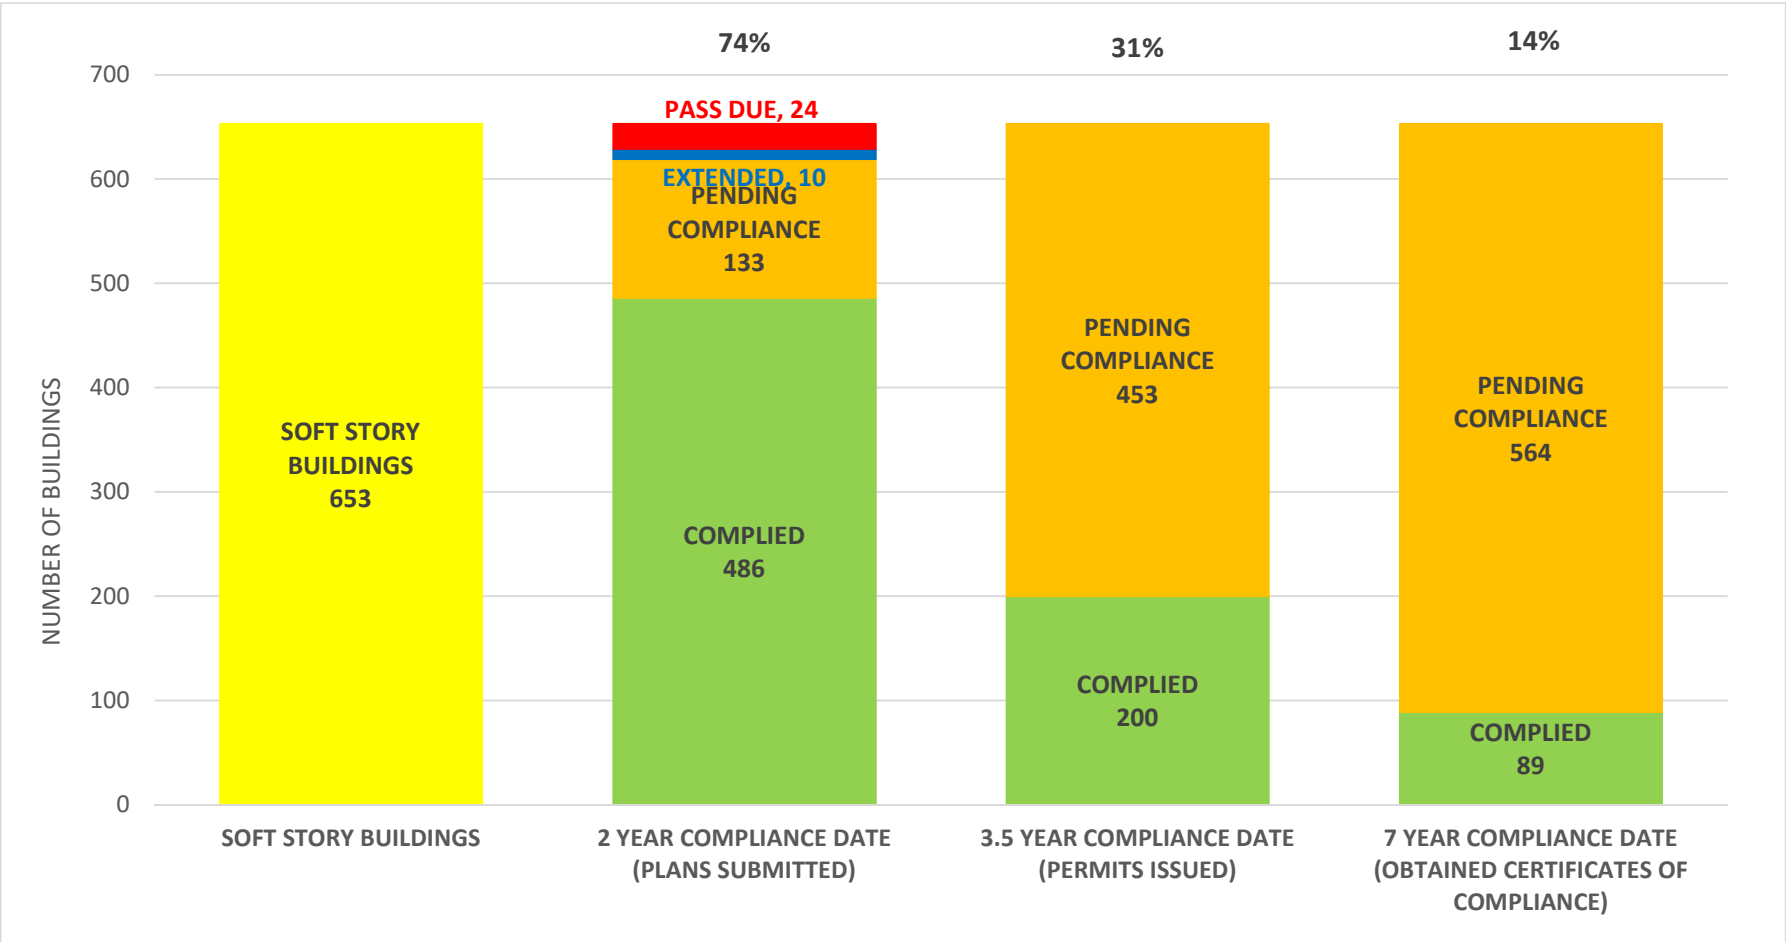

SOFT STORY RETROFIT PROGRAM STATUS FOR CD 6 AS OF April 1, 2019