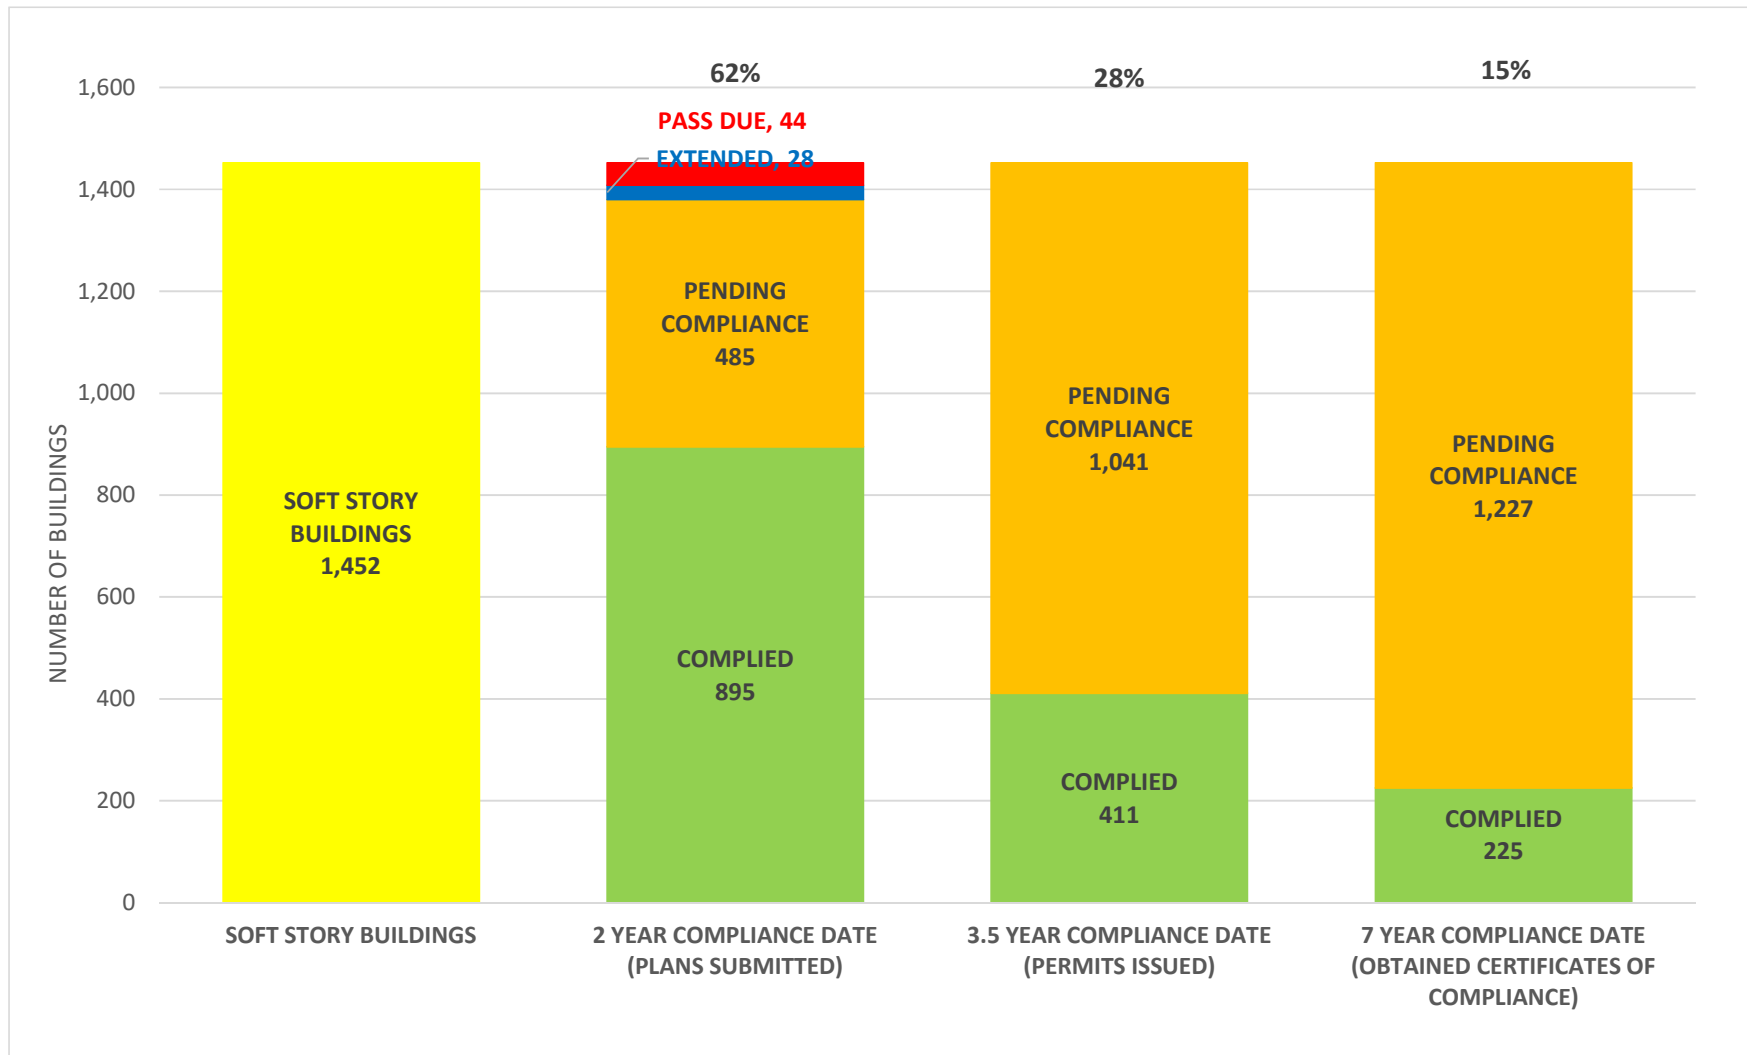

SOFT STORY RETROFIT PROGRAM STATUS FOR CD 2 AS OF April 1, 2019