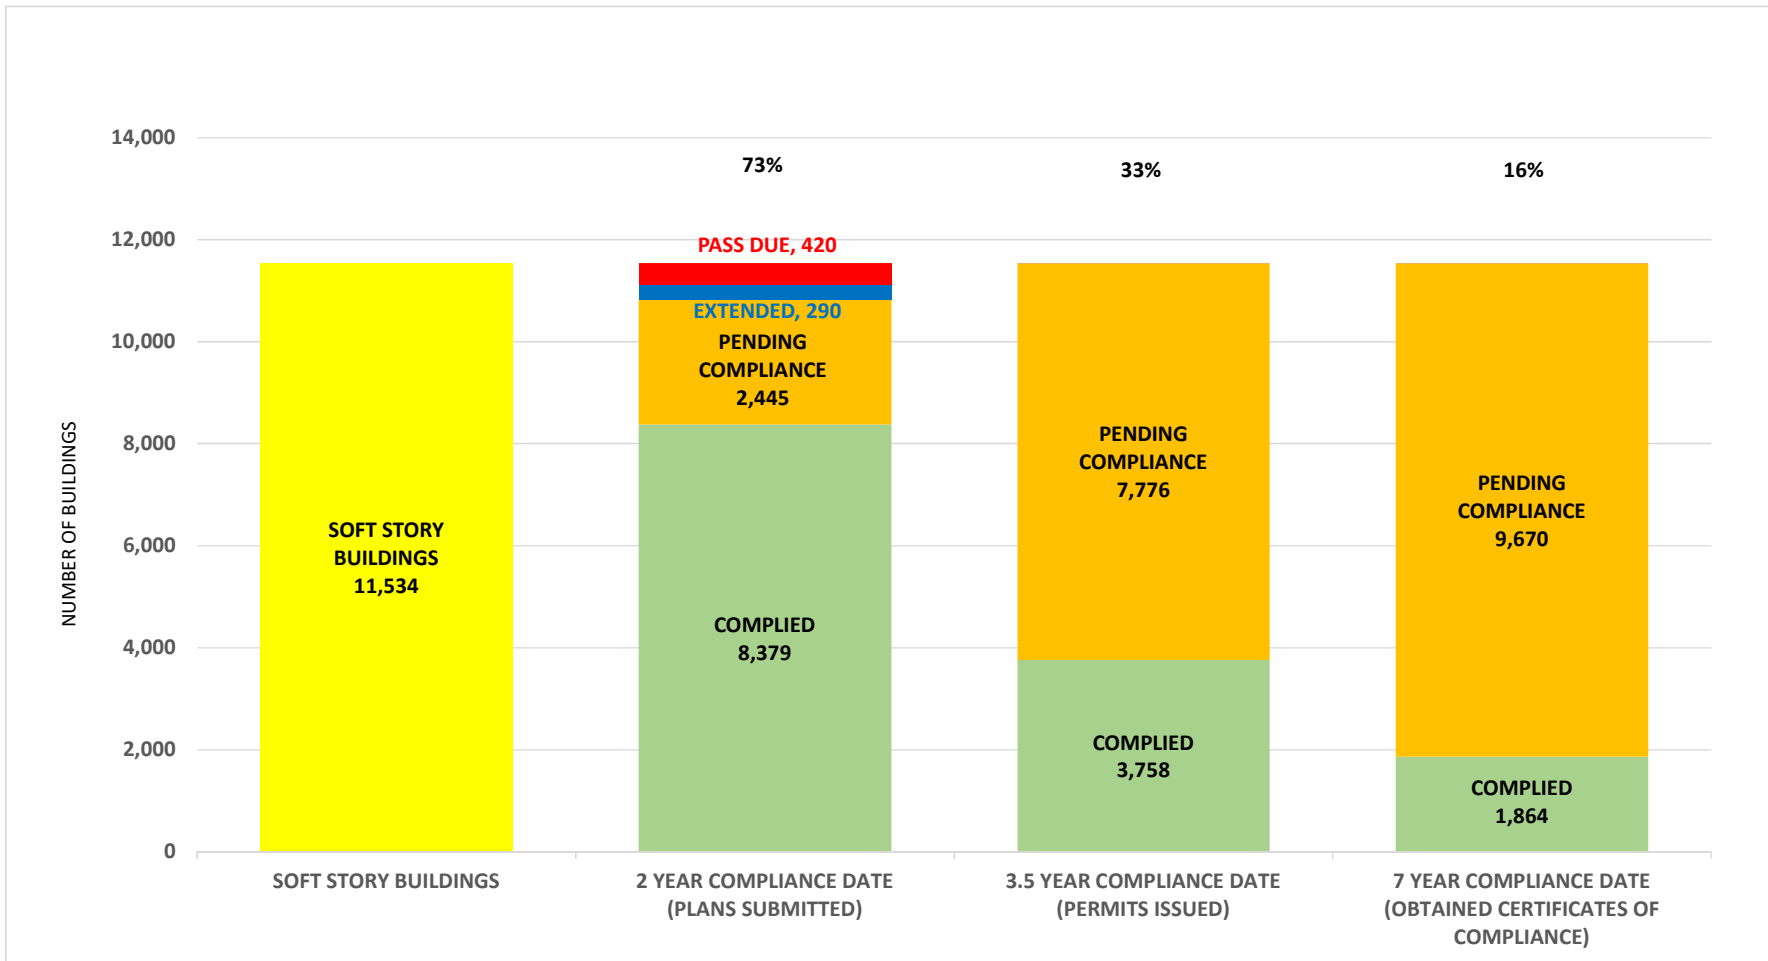

SOFT STORY RETROFIT PROGRAM STATUS AS OF April 1, 2019

SOFT STORY RETROFIT PROGRAM PER COUNCIL DISTRICT AS OF April 1, 2019

STORY RETROFIT PROGRAM STATUS FOR APARTMENT BUILDINGS **April 1, 2019**

SOFT STORY RETROFIT PROGRAM STATUS FOR CONDO BUILDINGS AS OF April 1, 2019