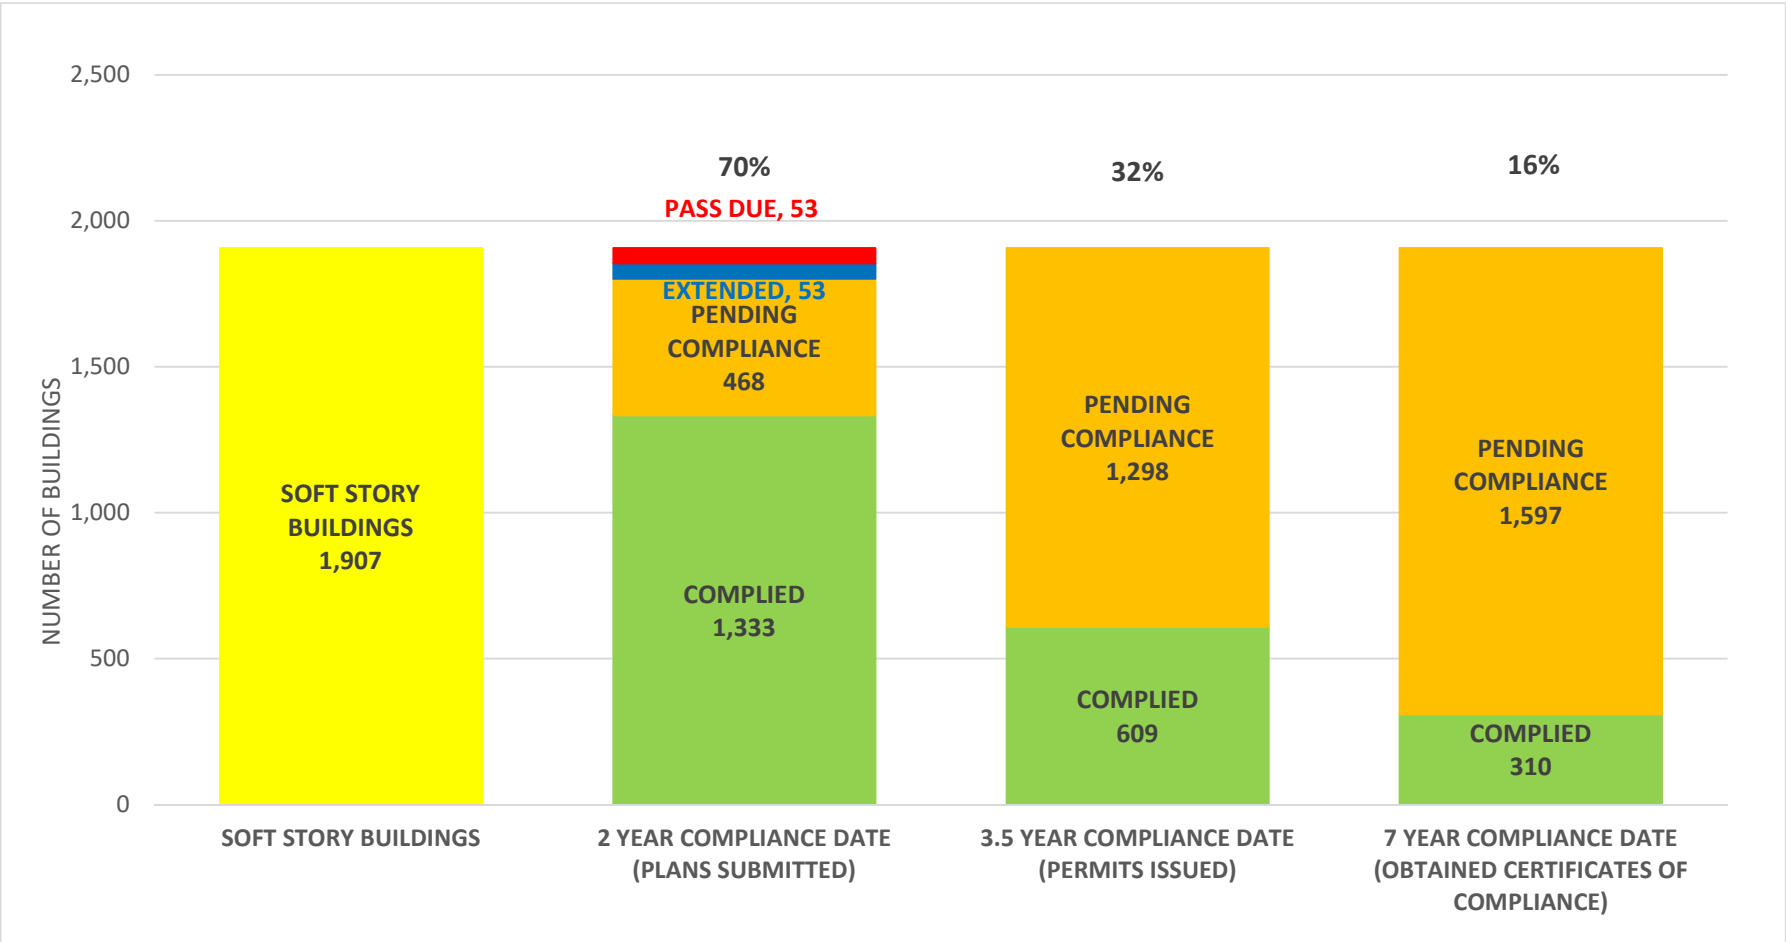

SOFT STORY RETROFIT PROGRAM STATUS FOR CD 2 AS OF April 1, 2019

SOFT STORY RETROFIT PROGRAM STATUS FOR CD 3 AS OF April 1, 2019

SOFT STORY RETROFIT PROGRAM STATUS FOR CD 4 AS OF April 1, 2019

SOFT STORY RETROFIT PROGRAM STATUS FOR CD 5 AS OF April 1, 2019