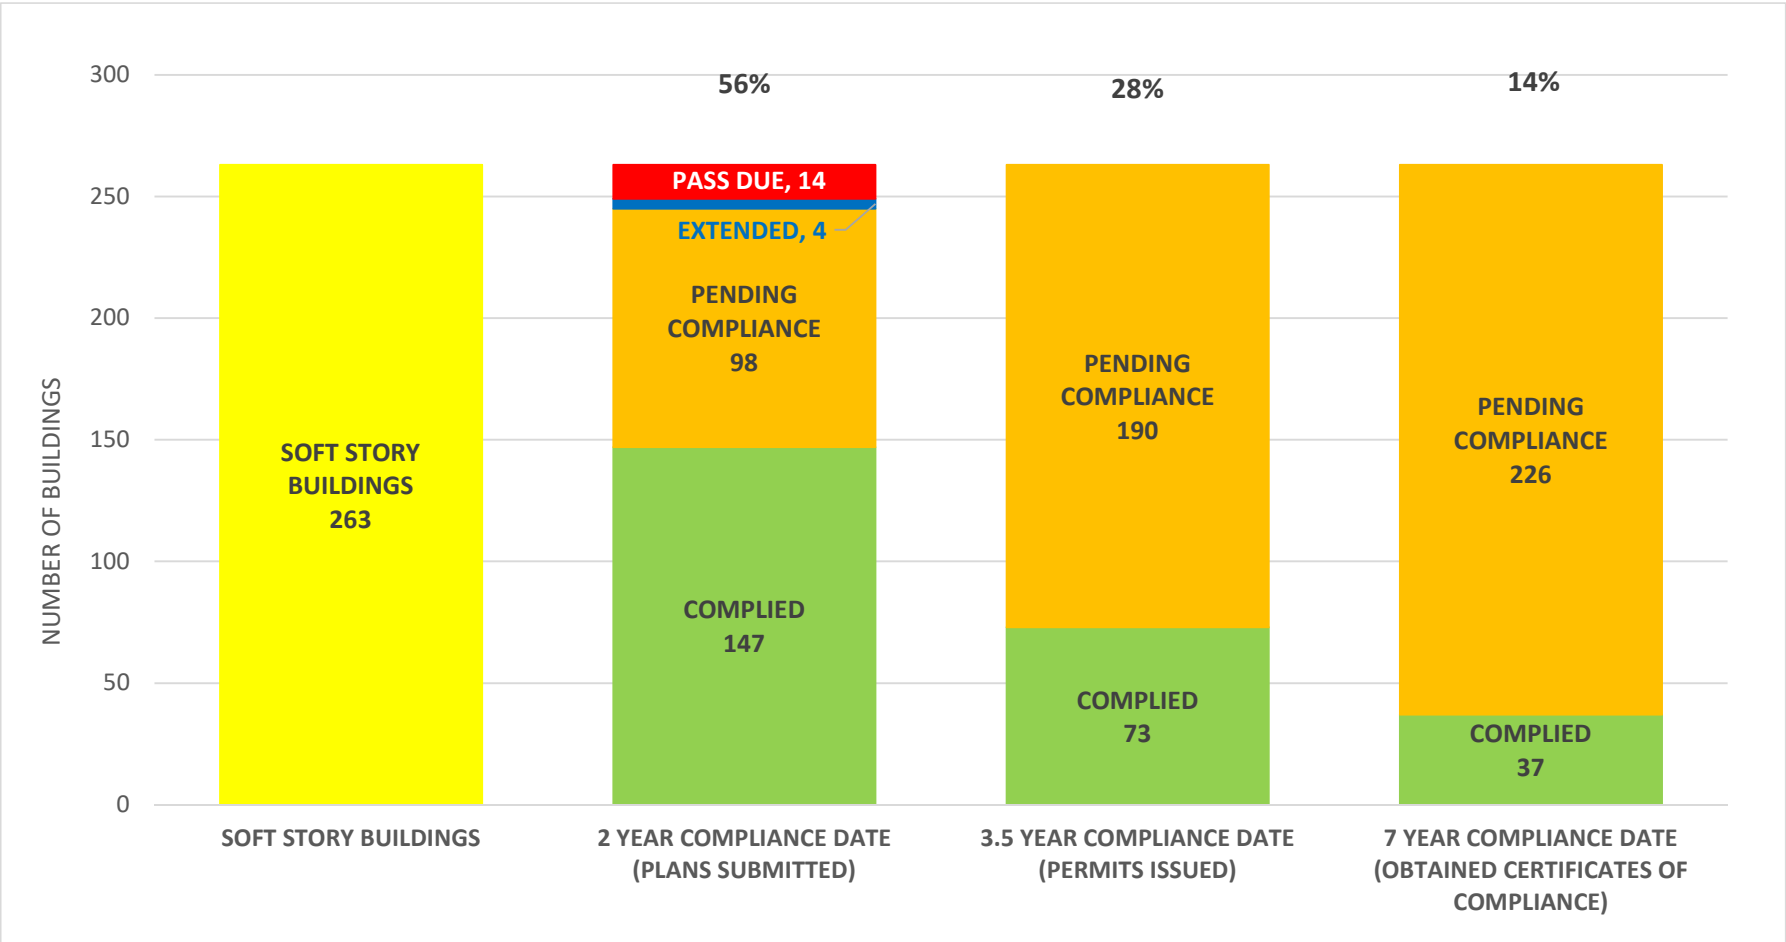

SOFT STORY RETROFIT PROGRAM STATUS FOR CD 14 AS OF April 1, 2019