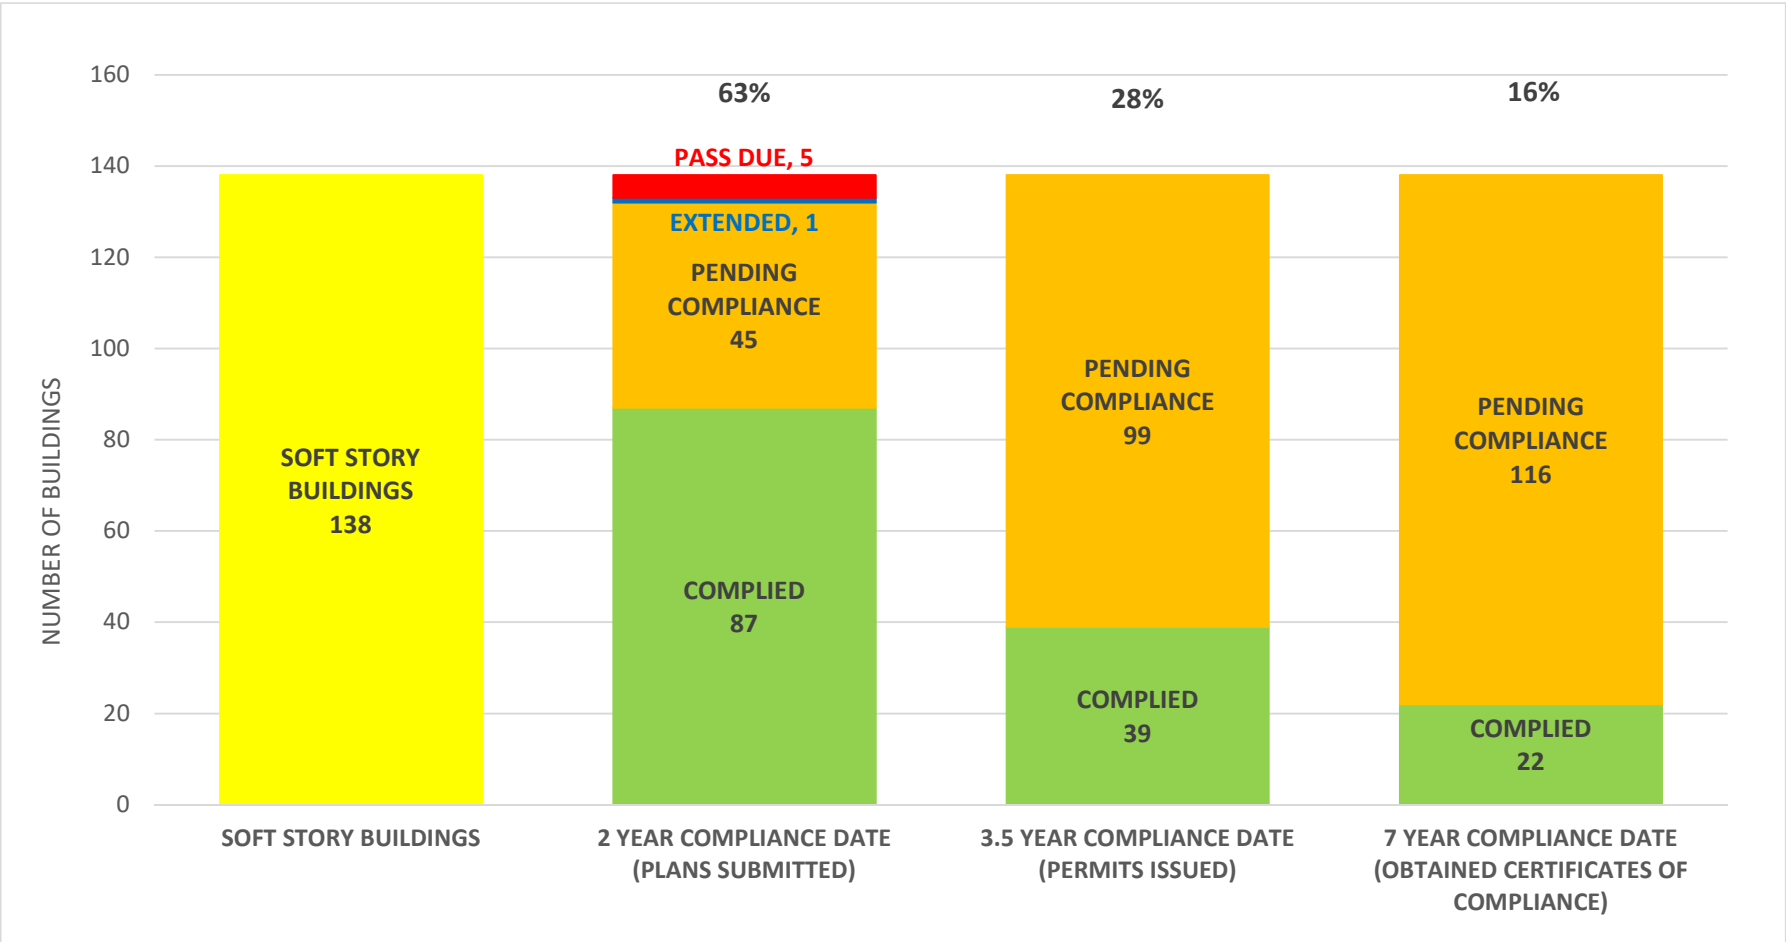

SOFT STORY RETROFIT PROGRAM STATUS FOR CD 7 AS OF April 1, 2019