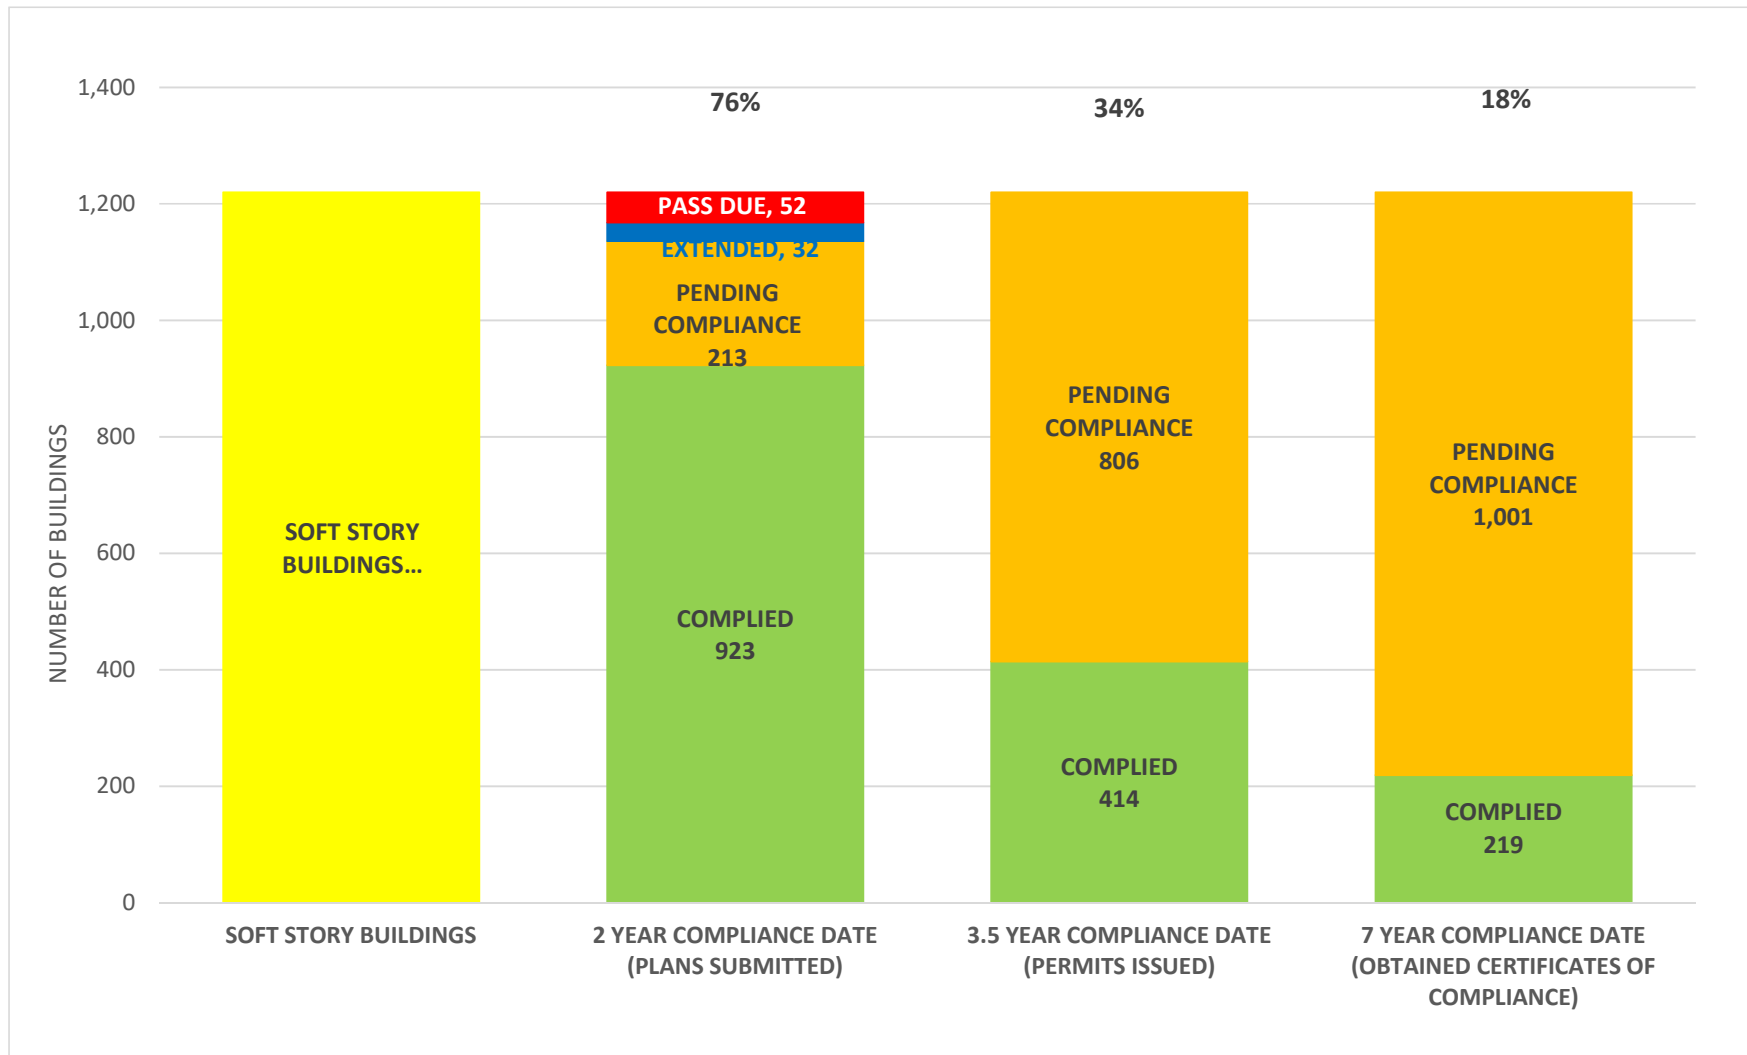

SOFT STORY RETROFIT PROGRAM STATUS FOR CD 10 AS OF April 1, 2019

SOFT STORY RETROFIT PROGRAM STATUS FOR CD 11 AS OF April 1, 2019

SOFT STORY RETROFIT PROGRAM STATUS FOR CD 12 AS OF April 1, 2019

SOFT STORY RETROFIT PROGRAM STATUS FOR CD 13 AS OF April 1, 2019