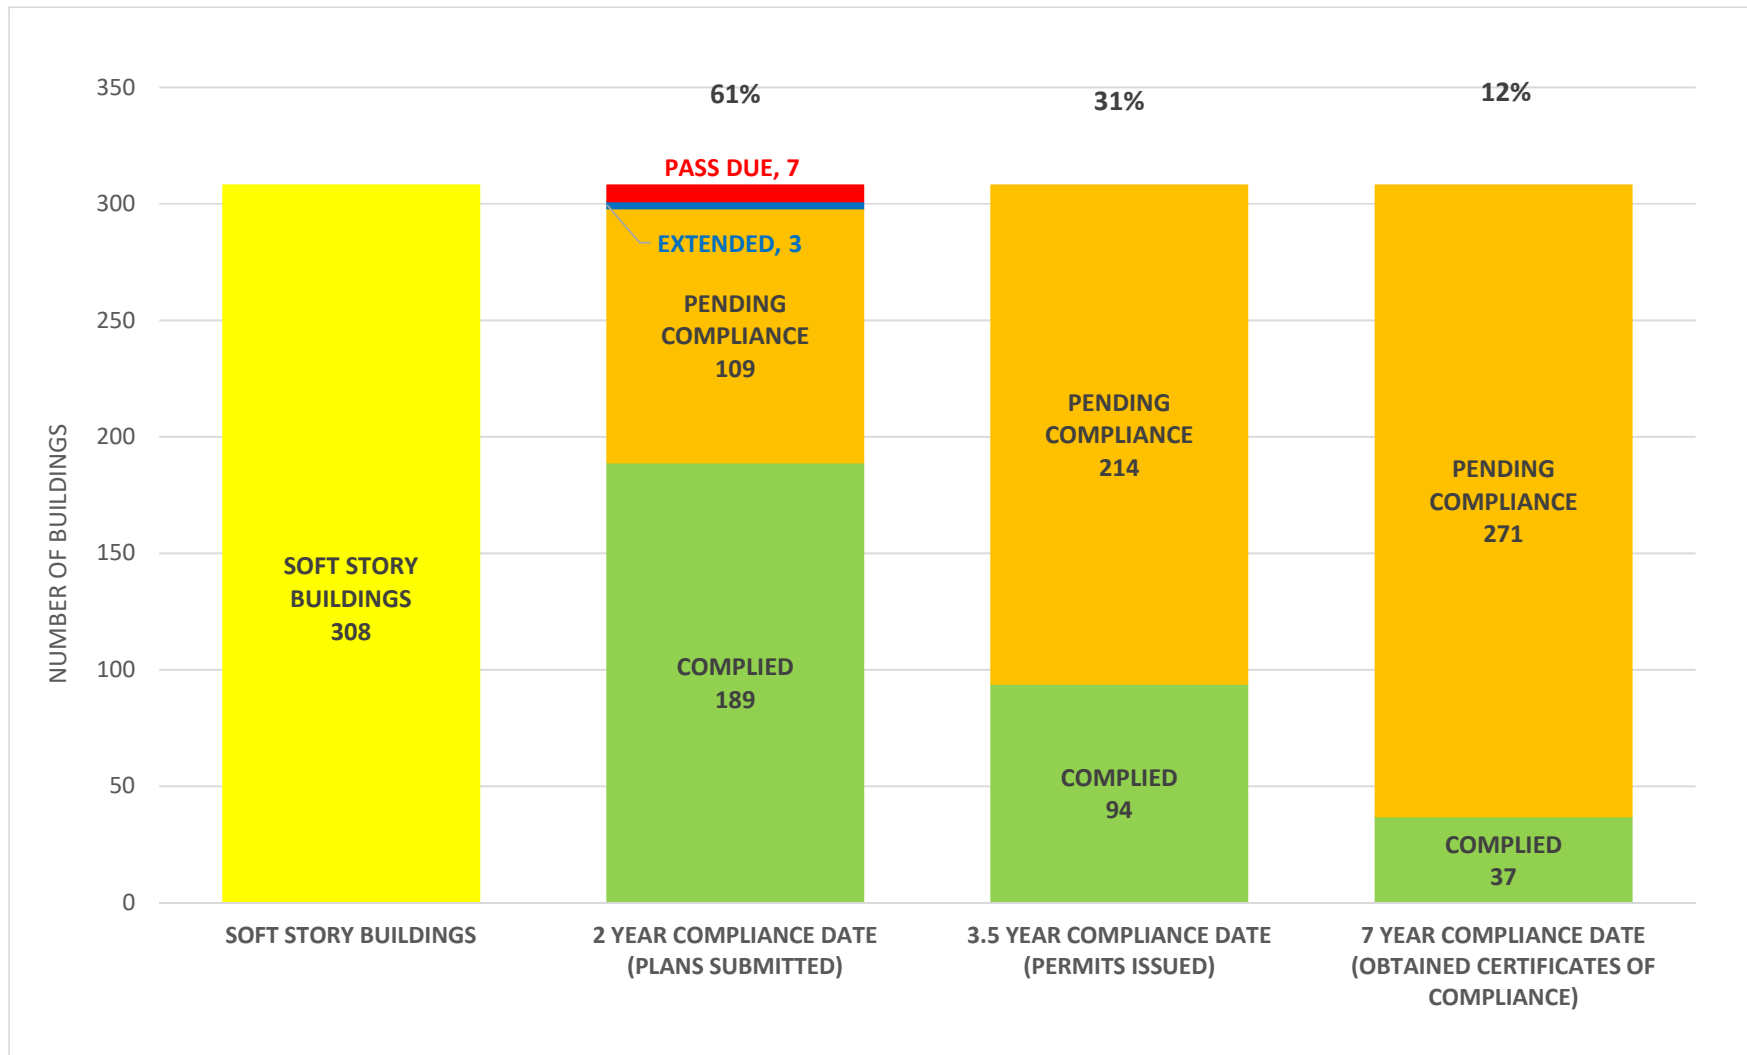

SOFT STORY RETROFIT PROGRAM STATUS FOR CD 12 AS OF April 1, 2019