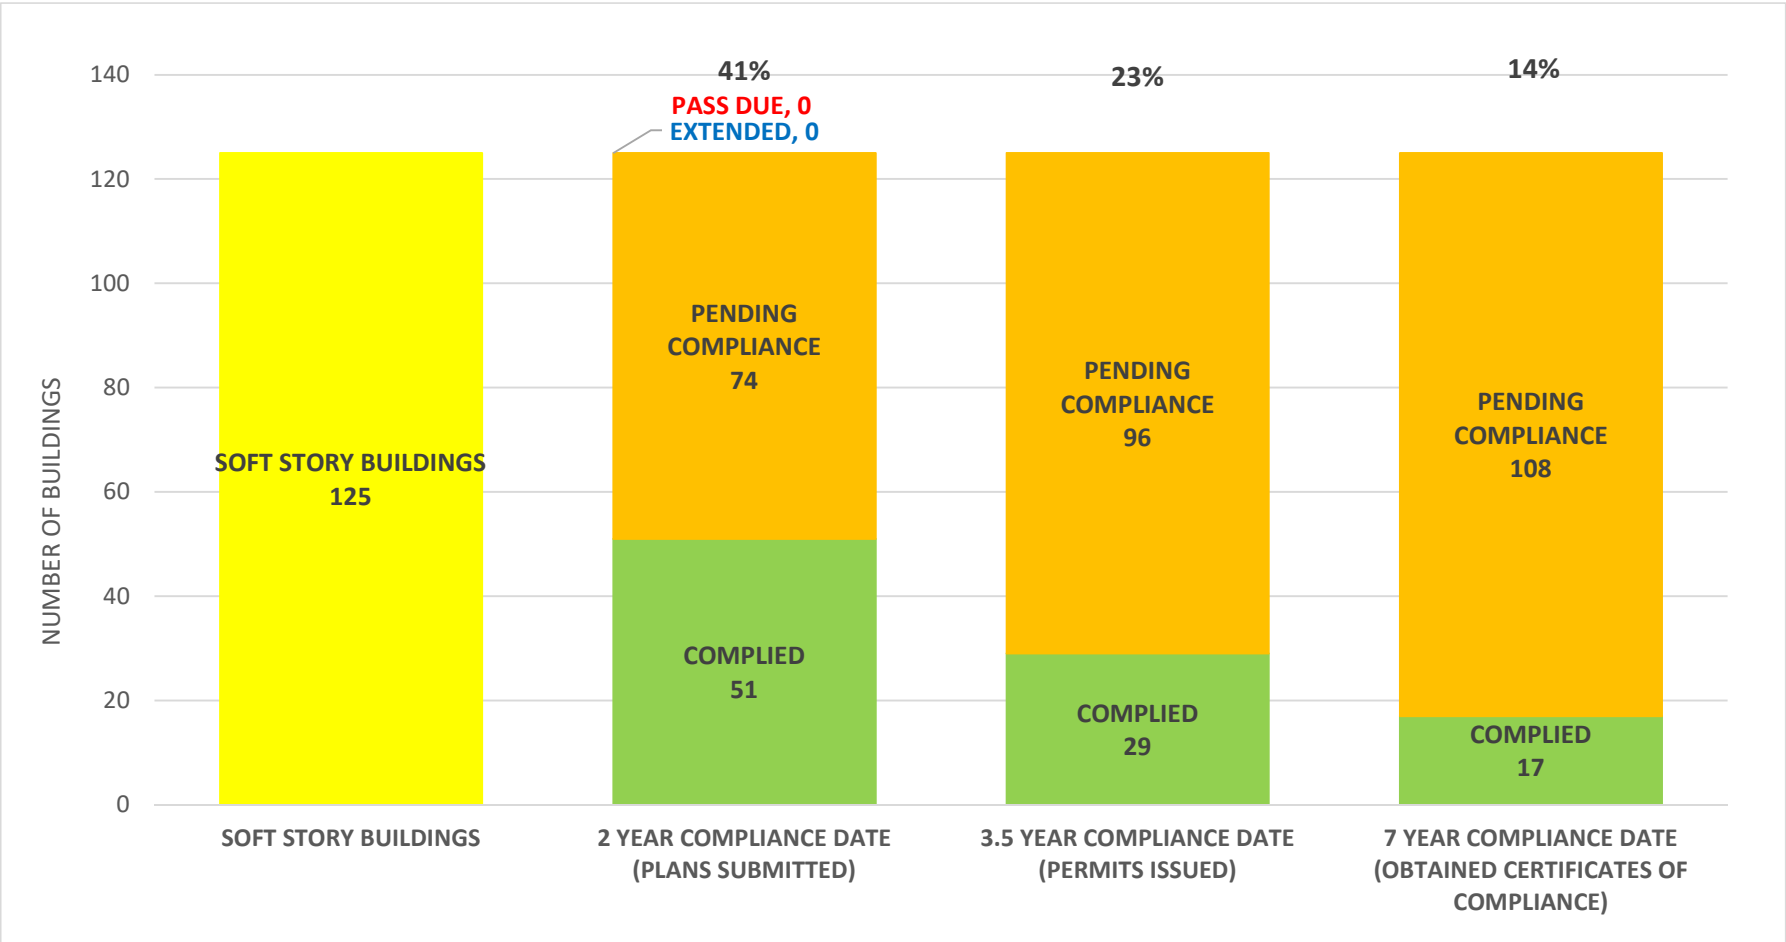

SOFT STORY RETROFIT PROGRAM STATUS FOR CD 9 AS OF October 5, 2018