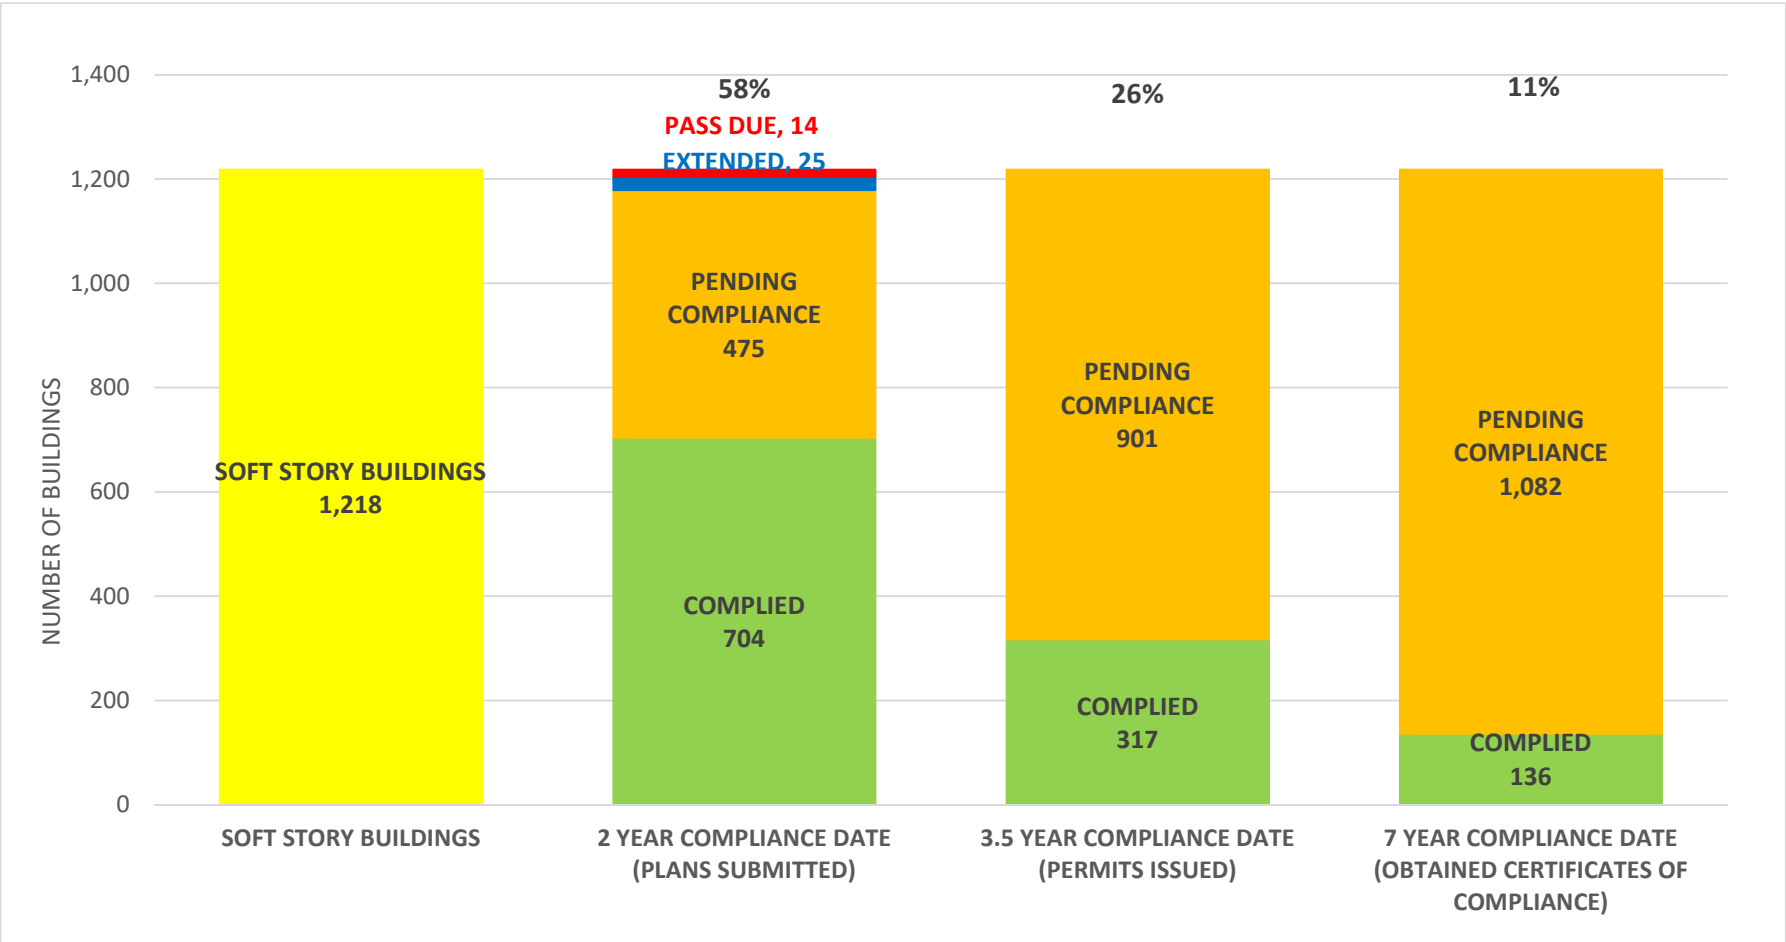

SOFT STORY RETROFIT PROGRAM STATUS FOR CD 13 AS OF October 5, 2018