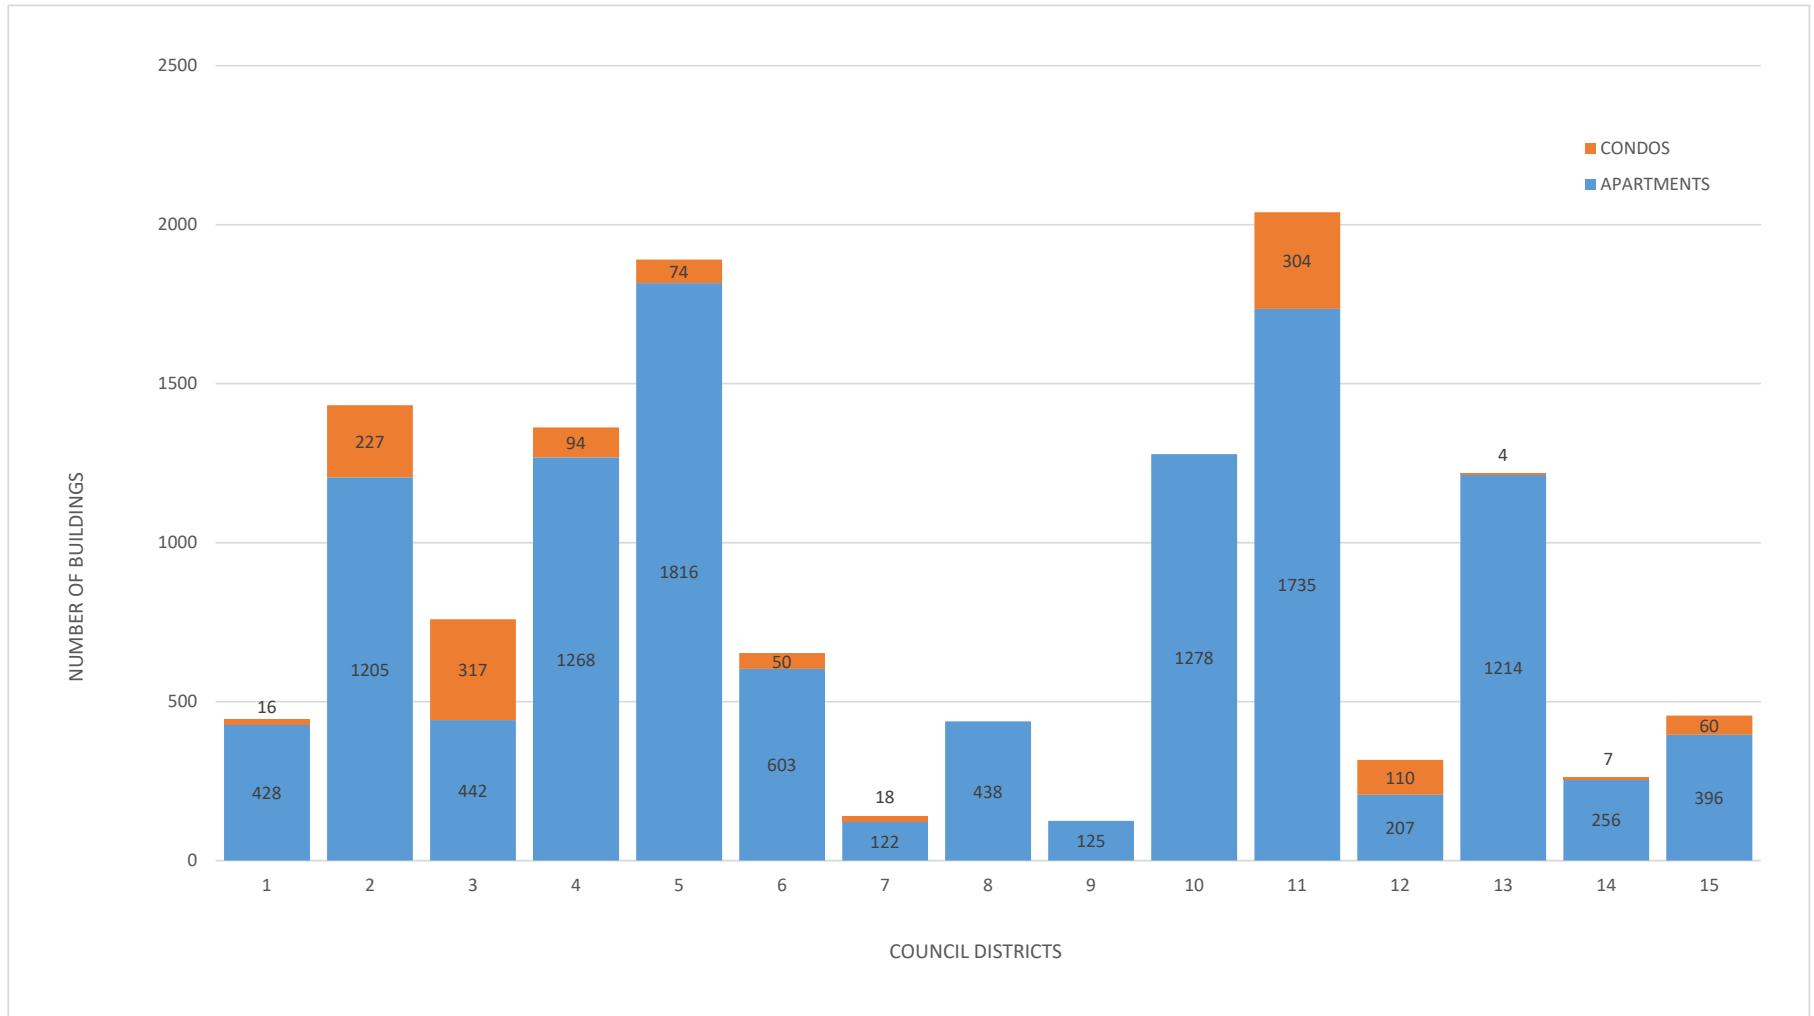

SOFT STORY RETROFIT PROGRAM PER COUNCIL DISTRICT AS OF October 5, 2018

SOFT STORY RETROFIT PROGRAM STATUS AS OF **October 5, 2018**

SOFT STORY RETROFIT PROGRAM STATUS FOR CD 1 AS OF October 5, 2018

SOFT STORY RETROFIT PROGRAM STATUS FOR CD 2 AS OF October 5, 2018

SOFT STORY RETROFIT PROGRAM STATUS FOR CD 3 AS OF October 5, 2018

SOFT STORY RETROFIT PROGRAM STATUS FOR CD 4 AS OF October 5, 2018

SOFT STORY RETROFIT PROGRAM STATUS FOR CD 5 AS OF October 5, 2018

SOFT STORY RETROFIT PROGRAM STATUS FOR CD 6 AS OF October 5, 2018