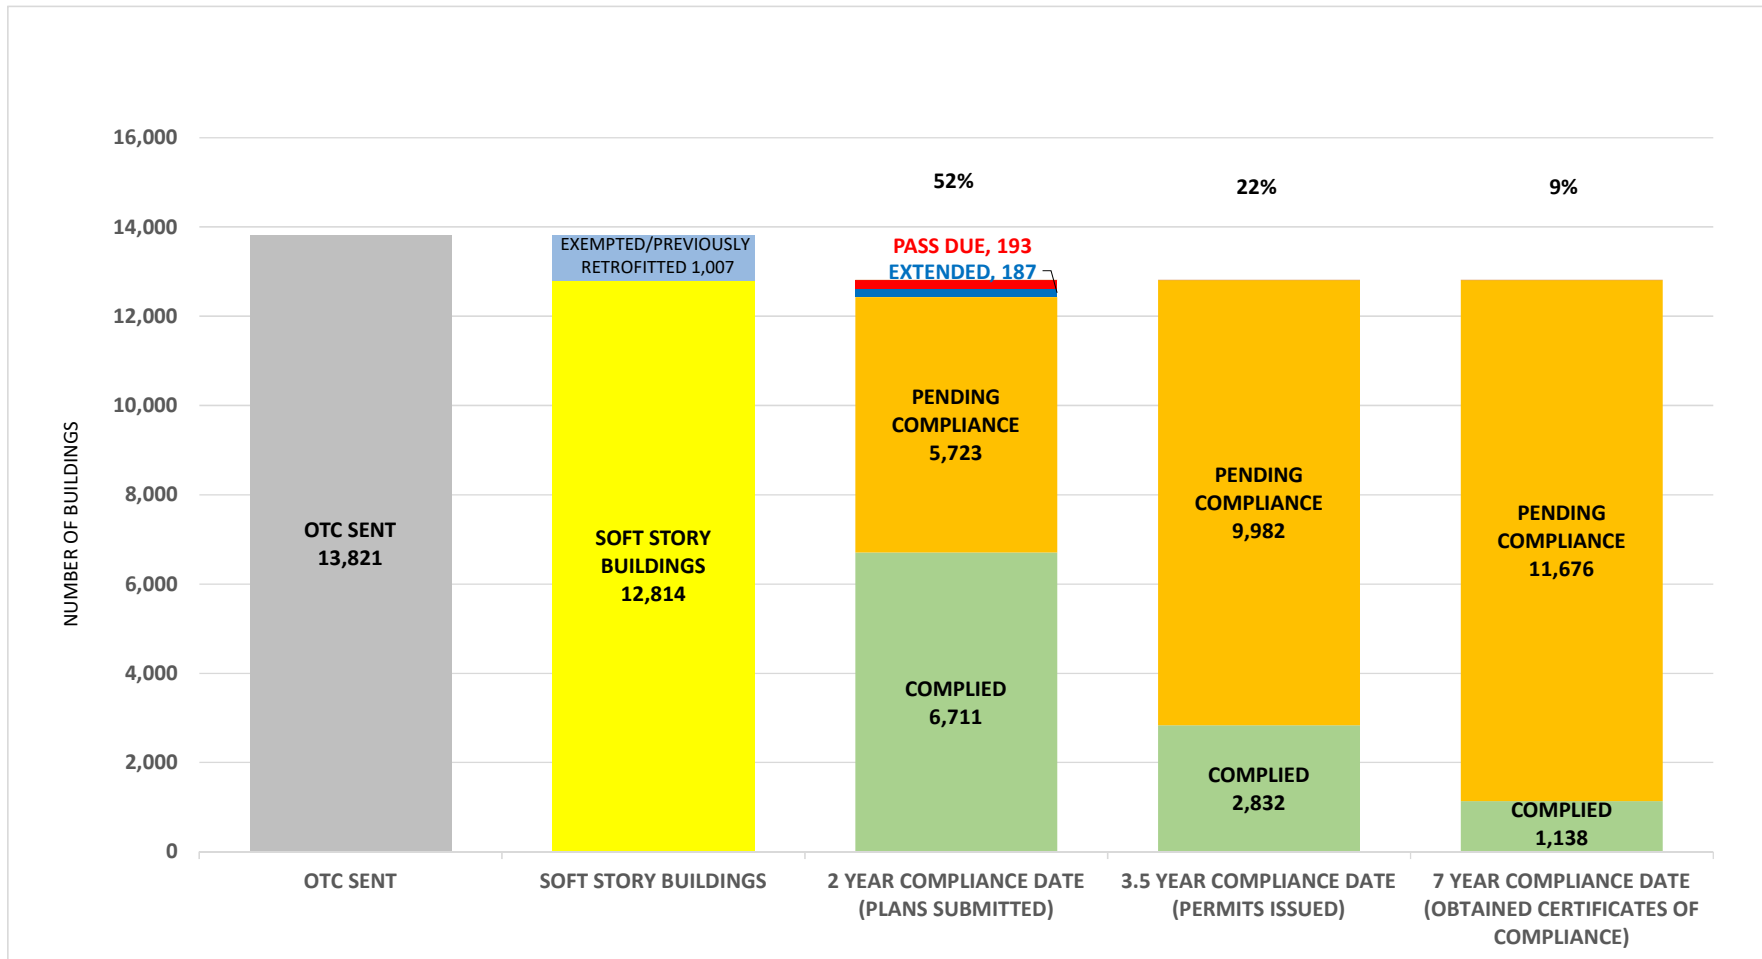

SOFT STORY RETROFIT PROGRAM PER COUNCIL DISTRICT AS OF October 5, 2018

SOFT STORY RETROFIT PROGRAM STATUS AS OF **October 5, 2018**

SOFT STORY RETROFIT PROGRAM STATUS FOR CD 1 AS OF October 5, 2018

SOFT STORY RETROFIT PROGRAM STATUS FOR CD 2 AS OF October 5, 2018