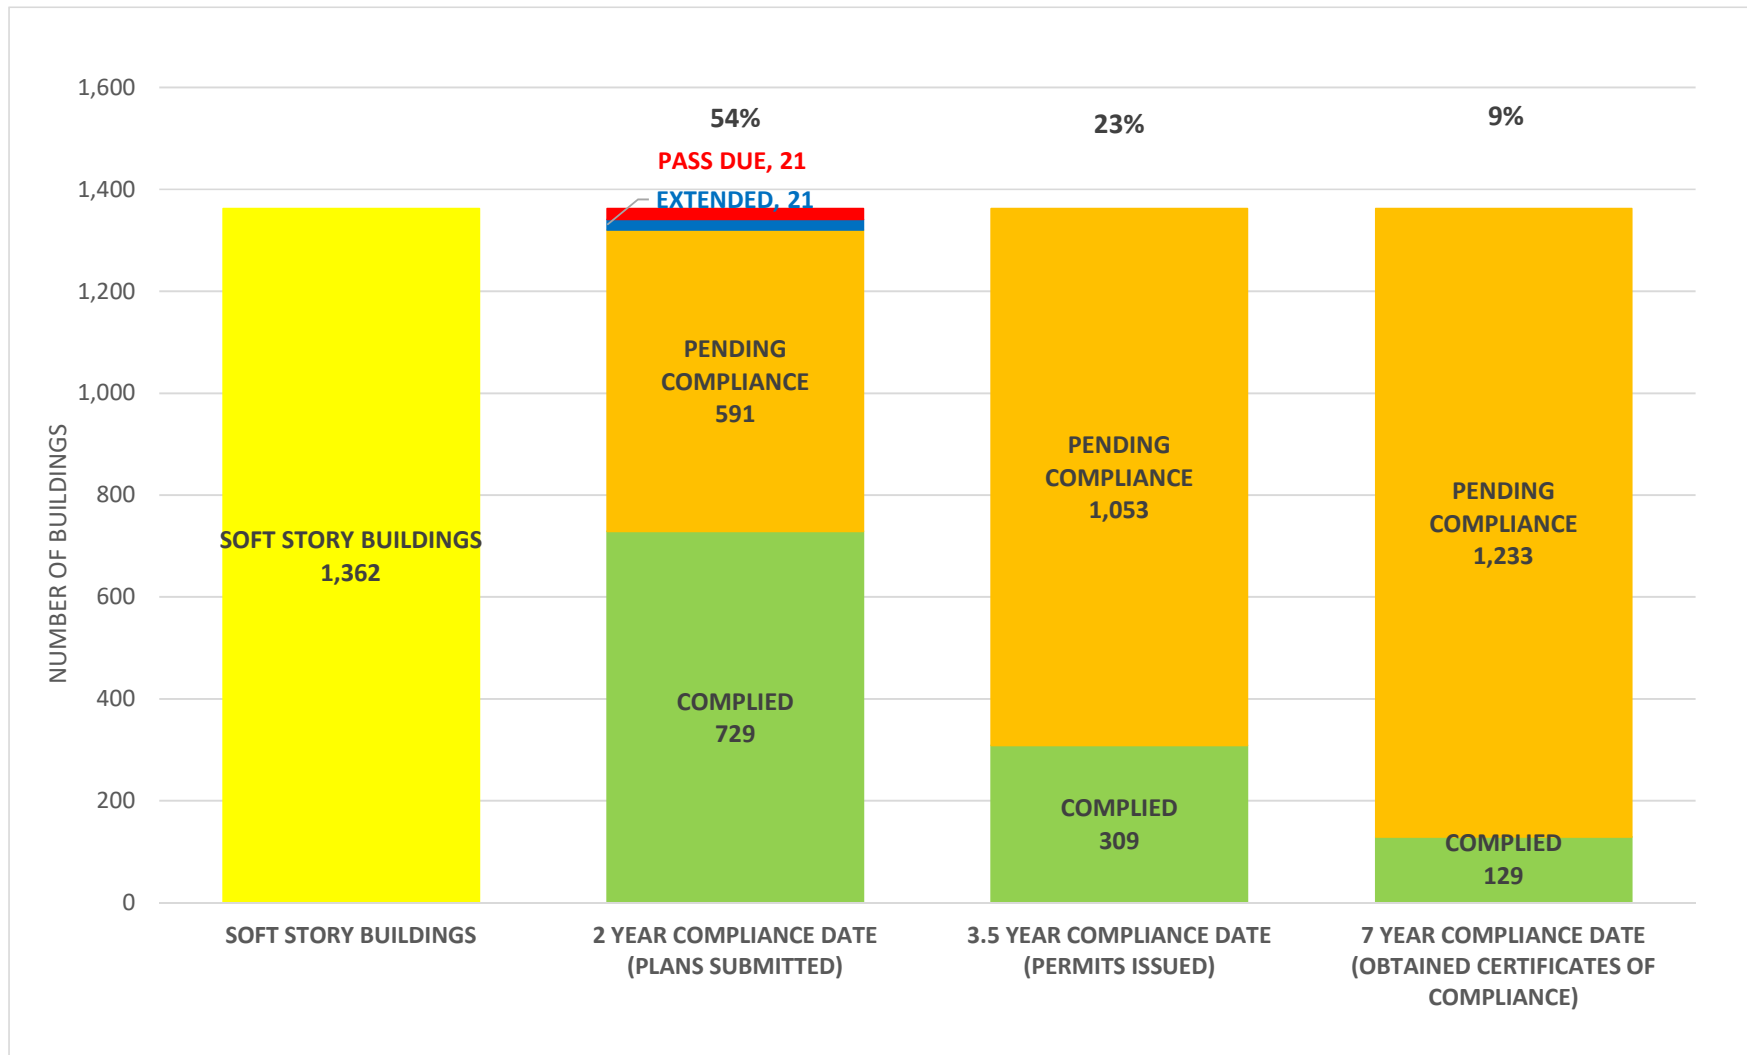

SOFT STORY RETROFIT PROGRAM STATUS FOR CD 4 AS OF October 5, 2018