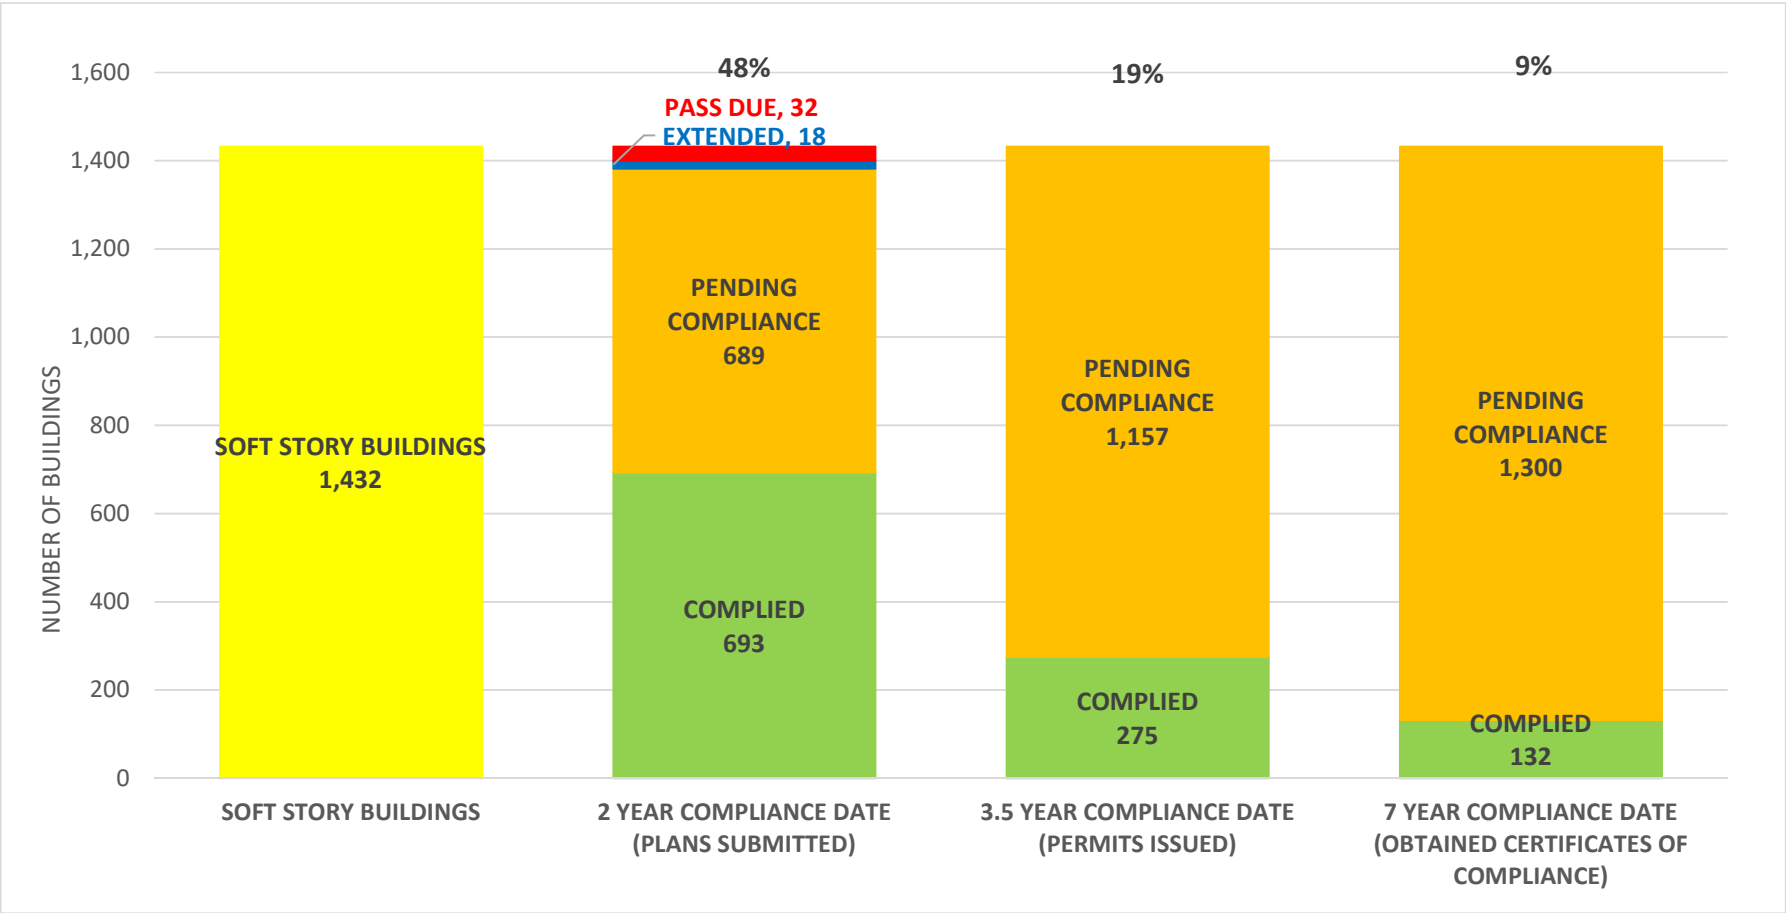

SOFT STORY RETROFIT PROGRAM PER COUNCIL DISTRICT AS OF October 5, 2018

SOFT STORY RETROFIT PROGRAM STATUS AS OF **October 5, 2018**

SOFT STORY RETROFIT PROGRAM STATUS FOR CD 1 AS OF October 5, 2018

SOFT STORY RETROFIT PROGRAM STATUS FOR CD 2 AS OF October 5, 2018