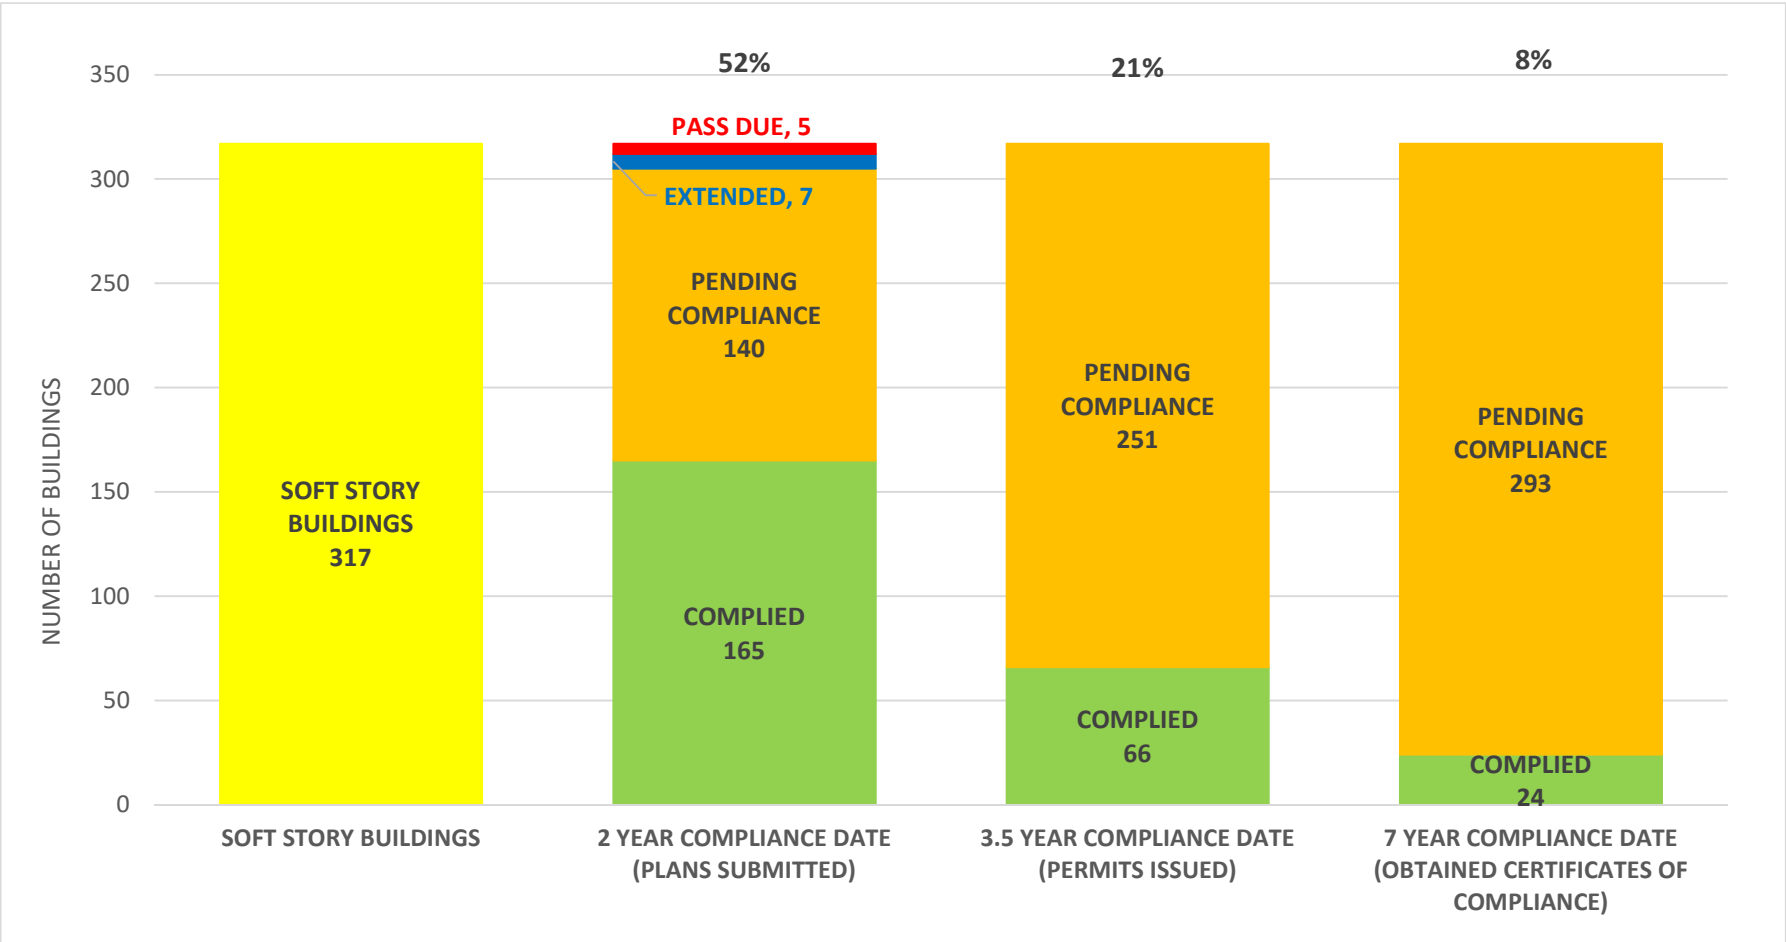

SOFT STORY RETROFIT PROGRAM STATUS FOR CD 12 AS OF October 5, 2018