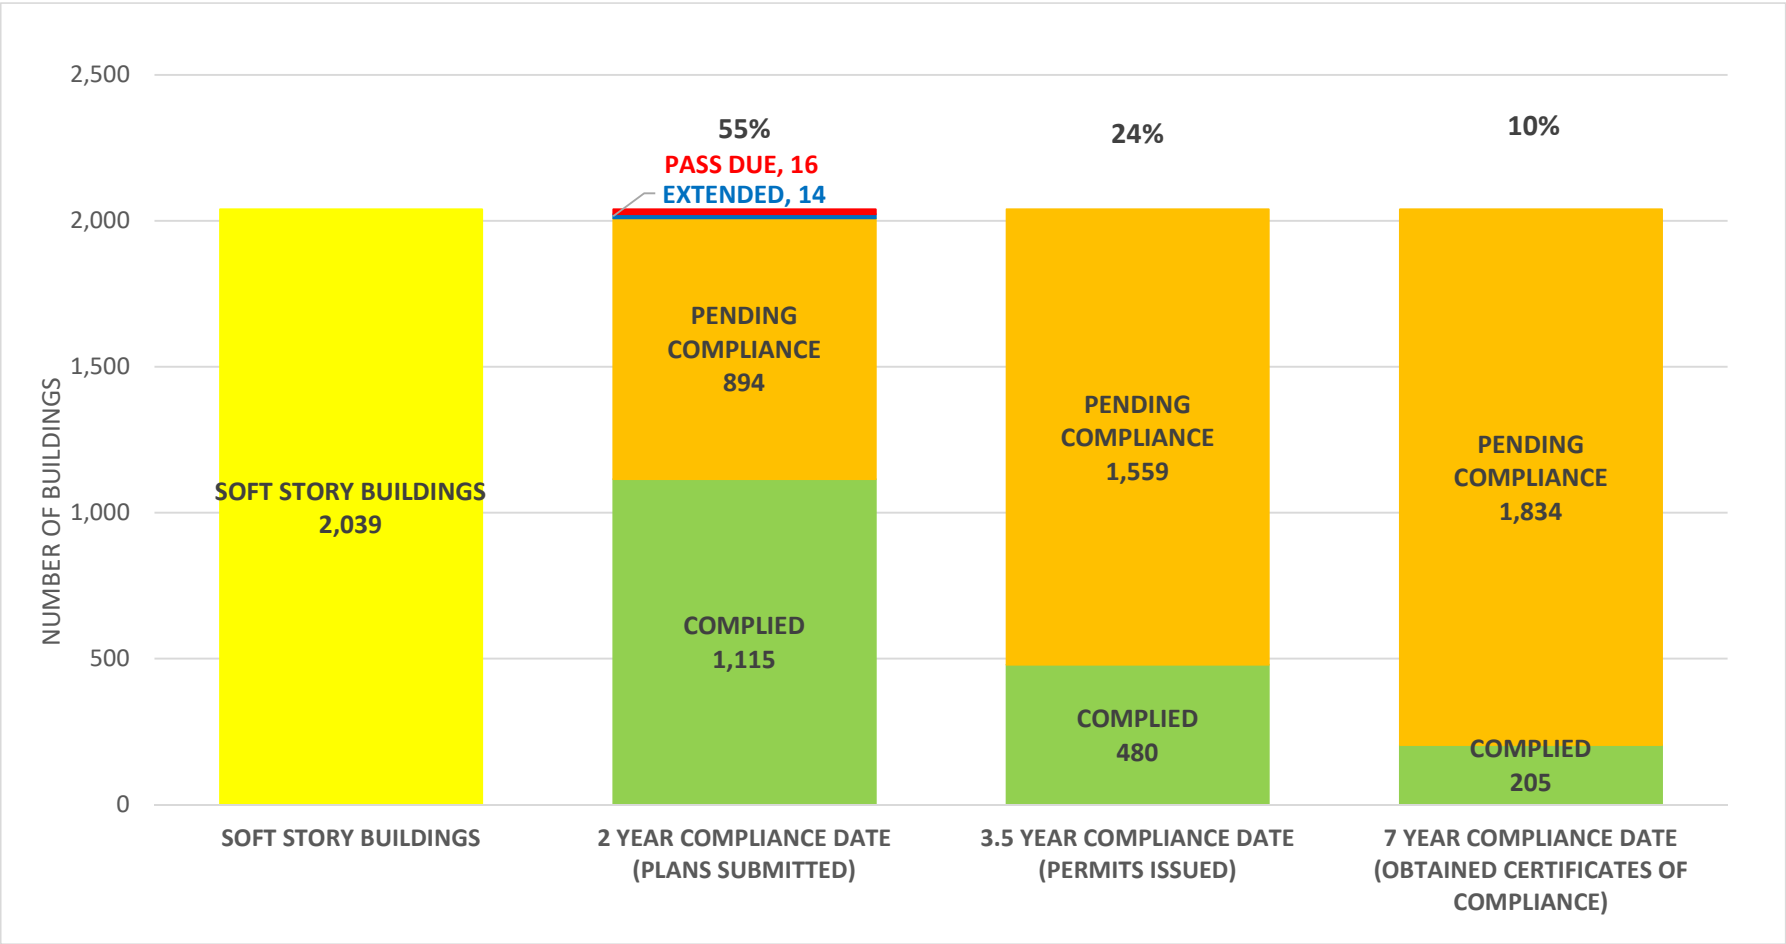

SOFT STORY RETROFIT PROGRAM STATUS FOR CD 11 AS OF October 5, 2018