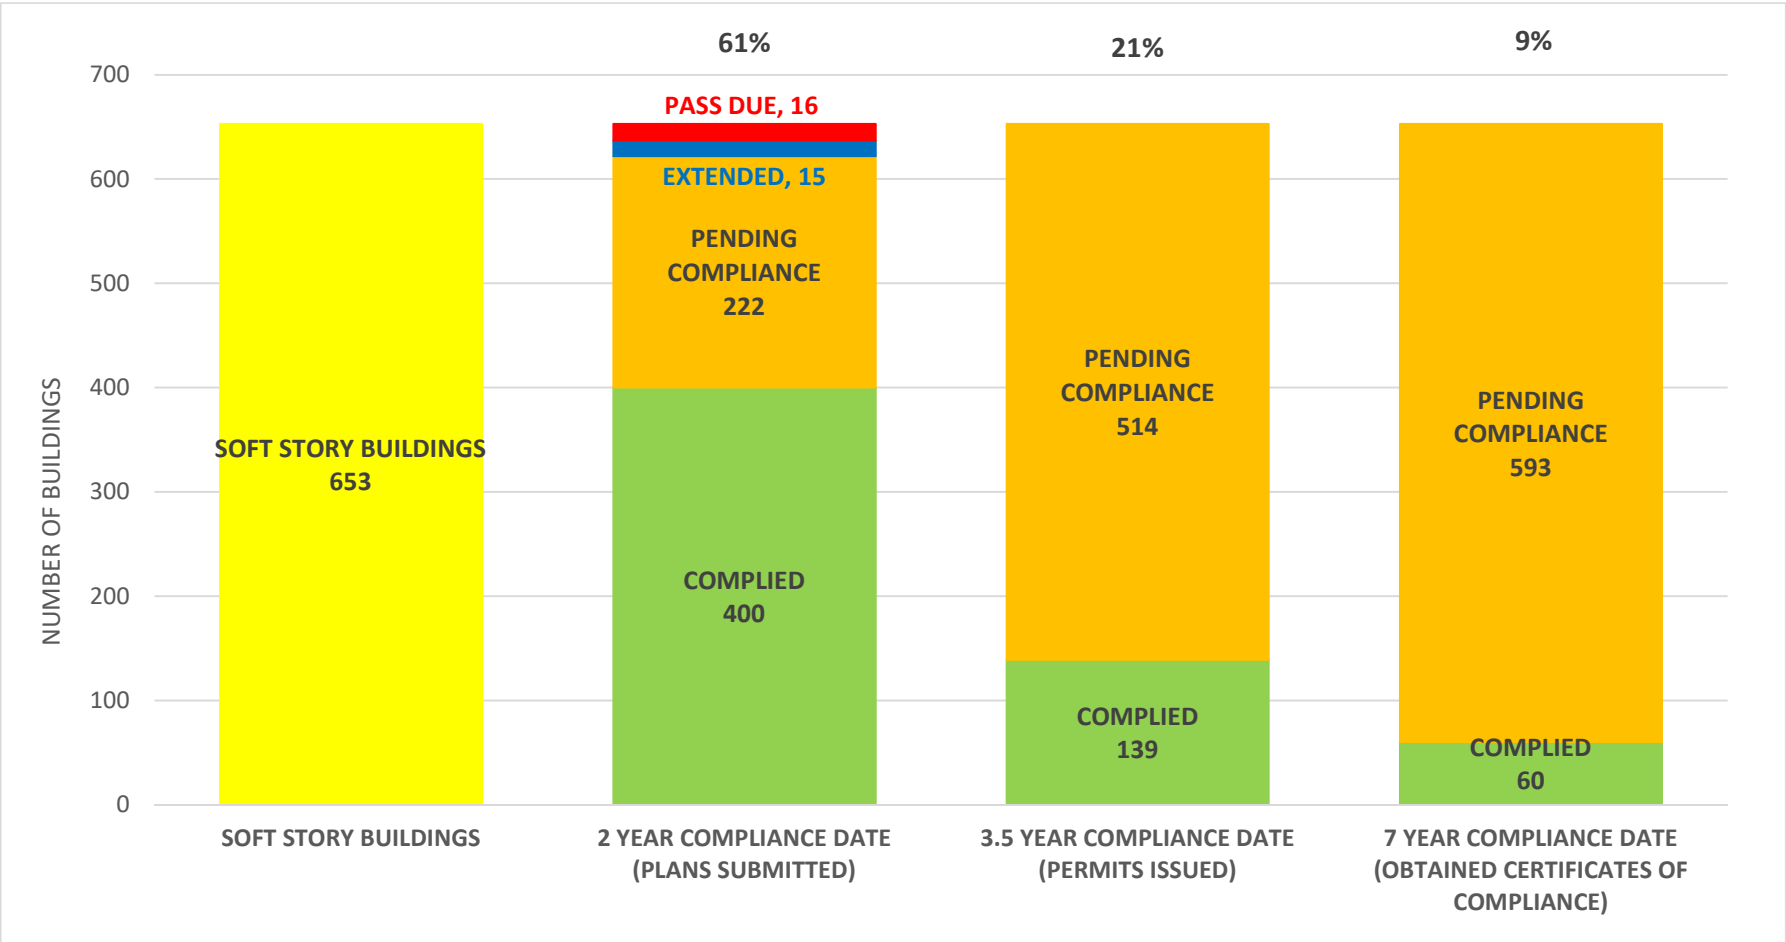

SOFT STORY RETROFIT PROGRAM STATUS FOR CD 3 AS OF October 5, 2018

SOFT STORY RETROFIT PROGRAM STATUS FOR CD 4 AS OF October 5, 2018

SOFT STORY RETROFIT PROGRAM STATUS FOR CD 5 AS OF October 5, 2018

SOFT STORY RETROFIT PROGRAM STATUS FOR CD 6 AS OF October 5, 2018