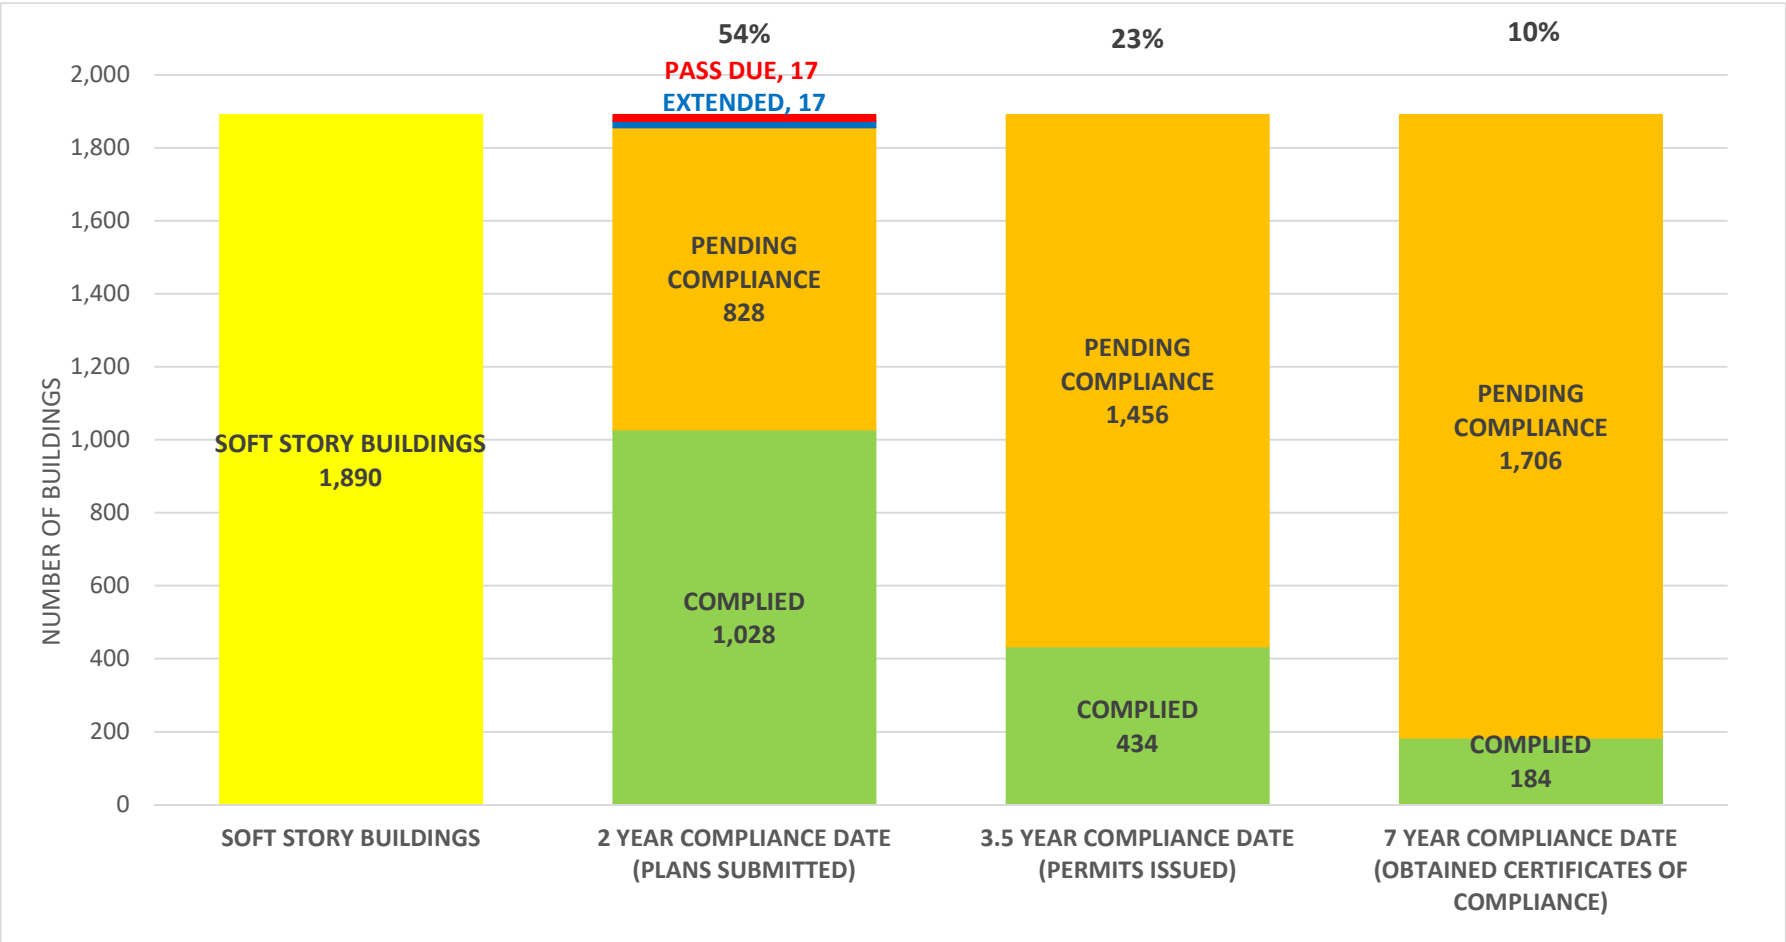

SOFT STORY RETROFIT PROGRAM STATUS FOR CD 5 AS OF October 5, 2018