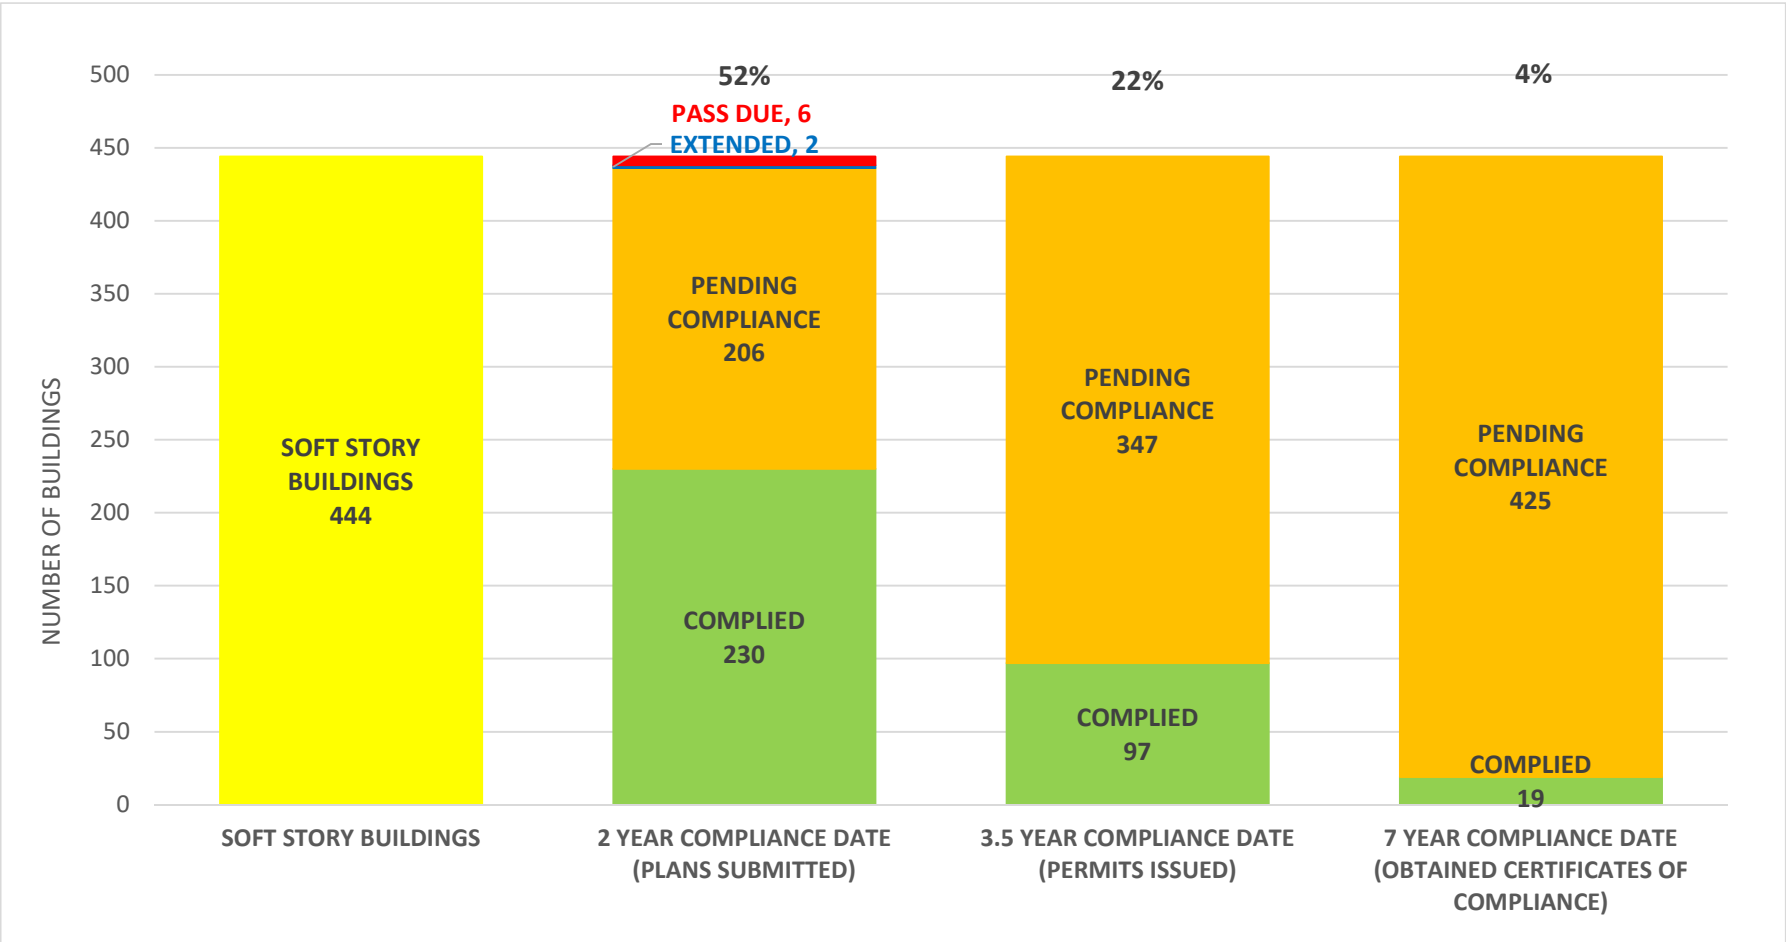

SOFT STORY RETROFIT PROGRAM PER COUNCIL DISTRICT AS OF October 5, 2018

SOFT STORY RETROFIT PROGRAM STATUS AS OF **October 5, 2018**

SOFT STORY RETROFIT PROGRAM STATUS FOR CD 1 AS OF October 5, 2018

SOFT STORY RETROFIT PROGRAM STATUS FOR CD 2 AS OF October 5, 2018