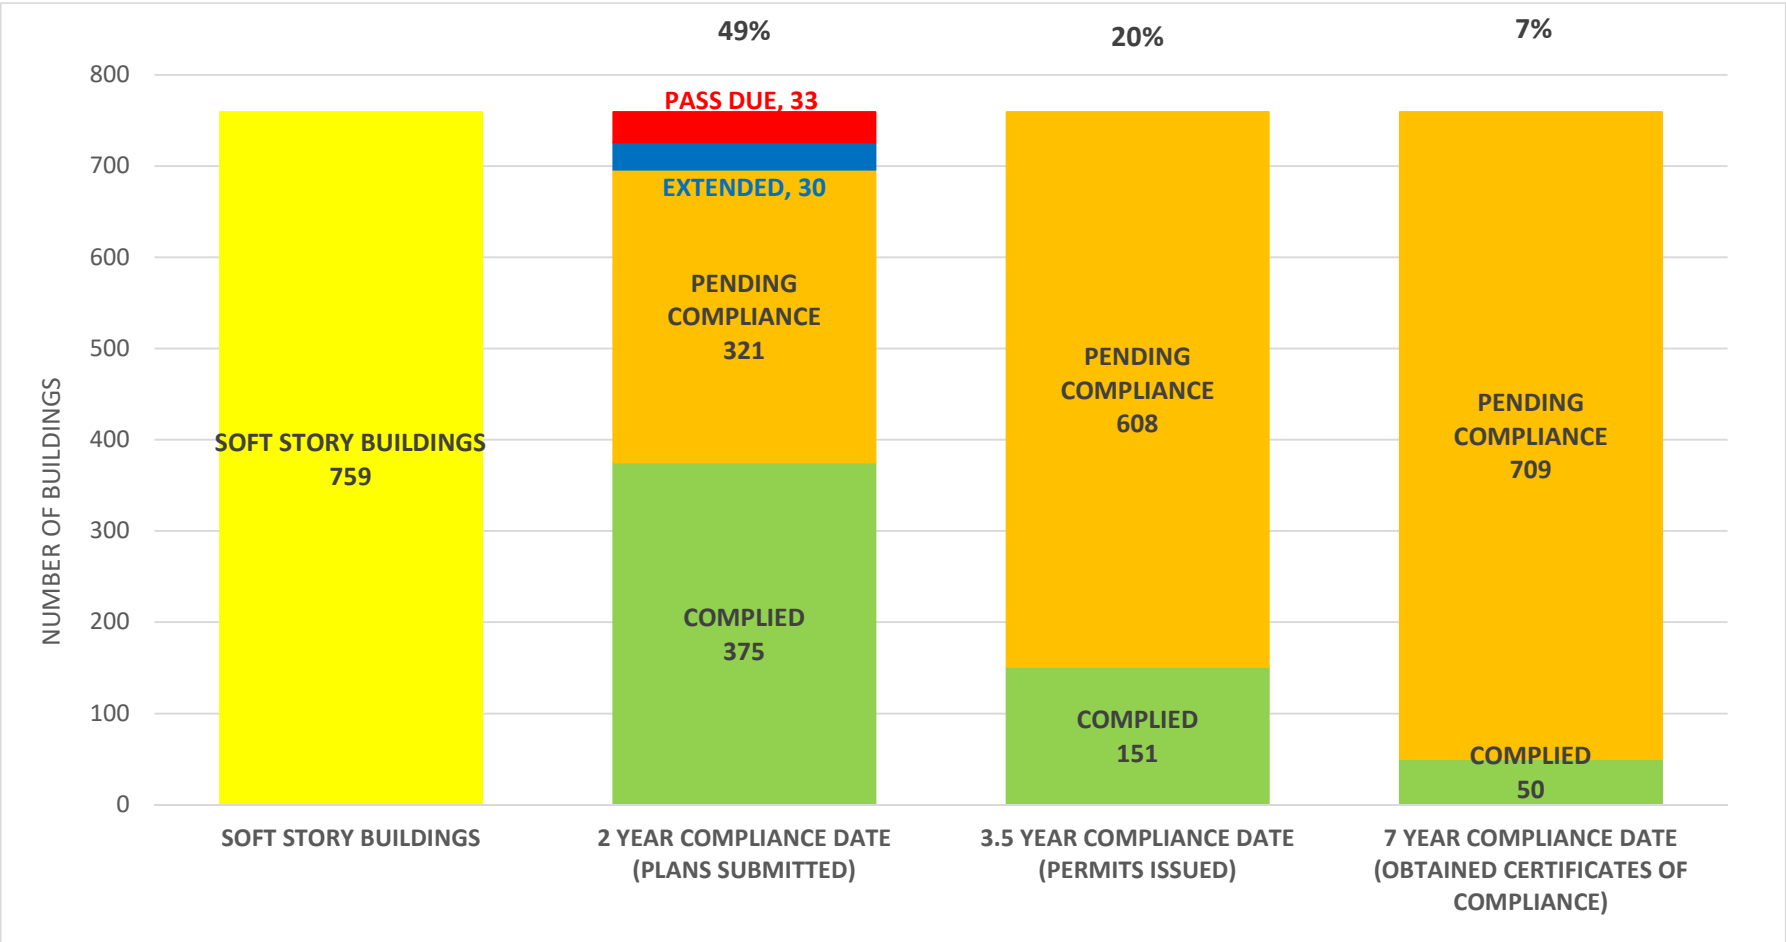

SOFT STORY RETROFIT PROGRAM STATUS FOR CD 3 AS OF October 5, 2018

SOFT STORY RETROFIT PROGRAM STATUS FOR CD 4 AS OF October 5, 2018

SOFT STORY RETROFIT PROGRAM STATUS FOR CD 5 AS OF October 5, 2018

SOFT STORY RETROFIT PROGRAM STATUS FOR CD 6 AS OF October 5, 2018