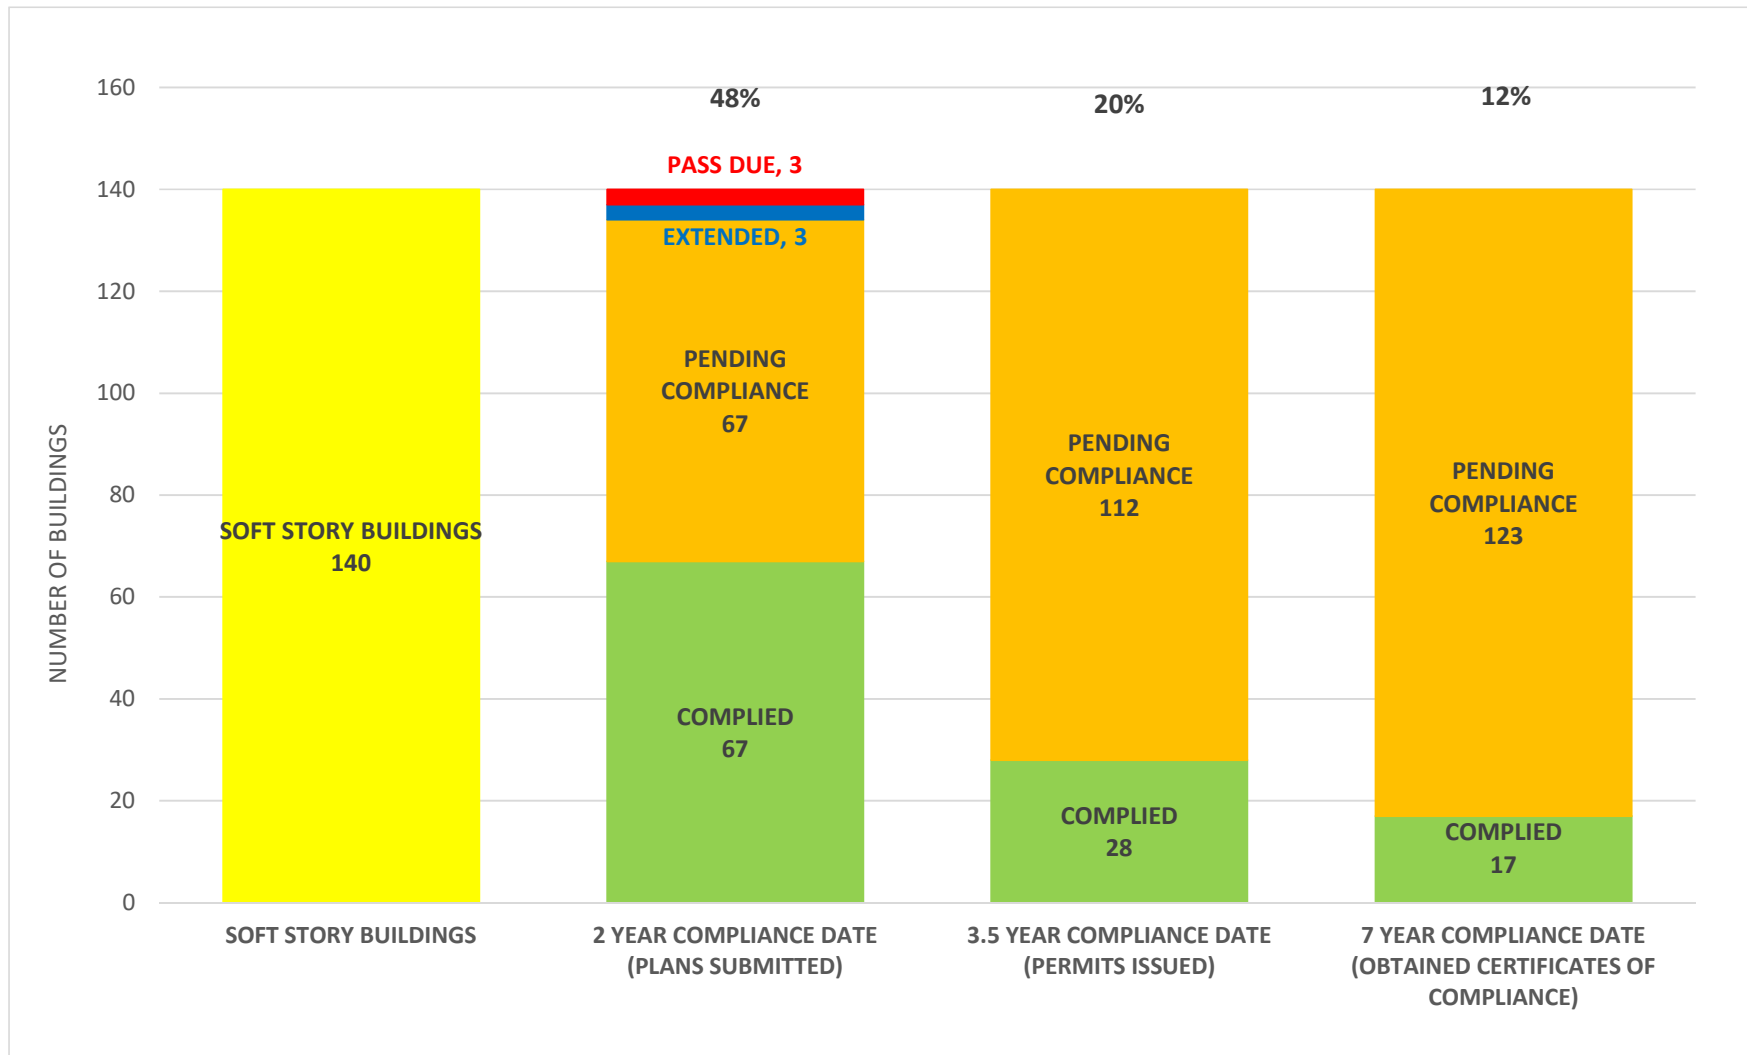

SOFT STORY RETROFIT PROGRAM STATUS FOR CD 7 AS OF October 5, 2018