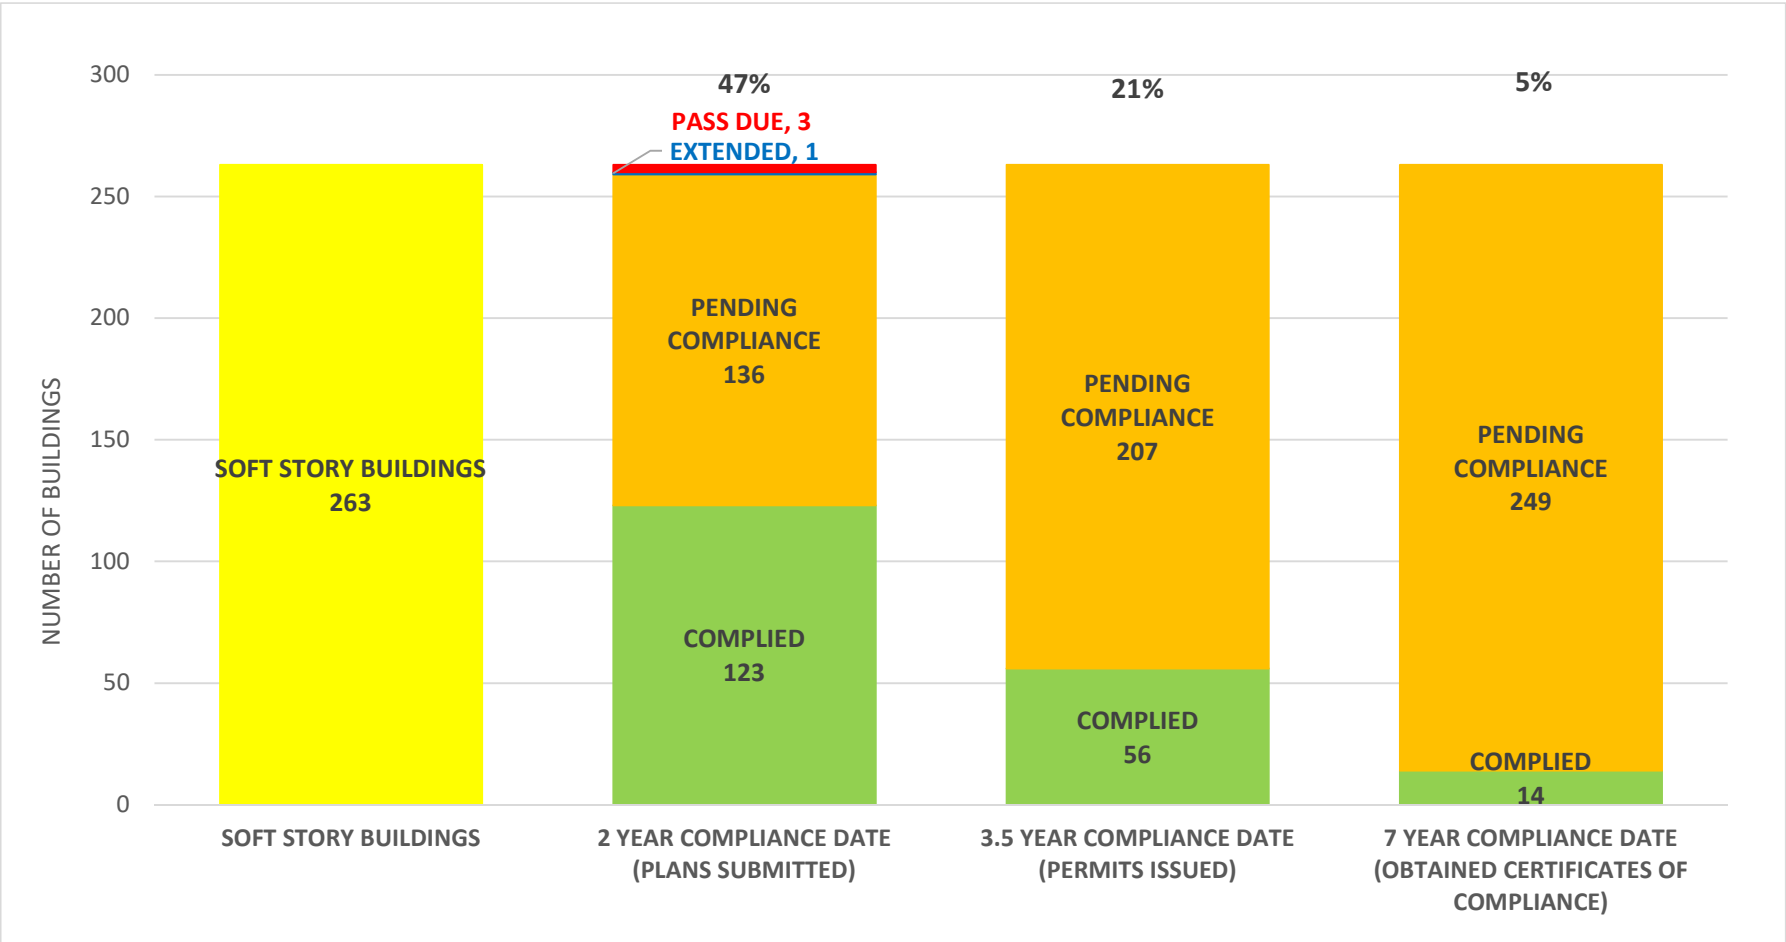

SOFT STORY RETROFIT PROGRAM STATUS FOR CD 11 AS OF October 5, 2018

SOFT STORY RETROFIT PROGRAM STATUS FOR CD 12 AS OF October 5, 2018

SOFT STORY RETROFIT PROGRAM STATUS FOR CD 13 AS OF October 5, 2018

SOFT STORY RETROFIT PROGRAM STATUS FOR CD 14 AS OF October 5, 2018