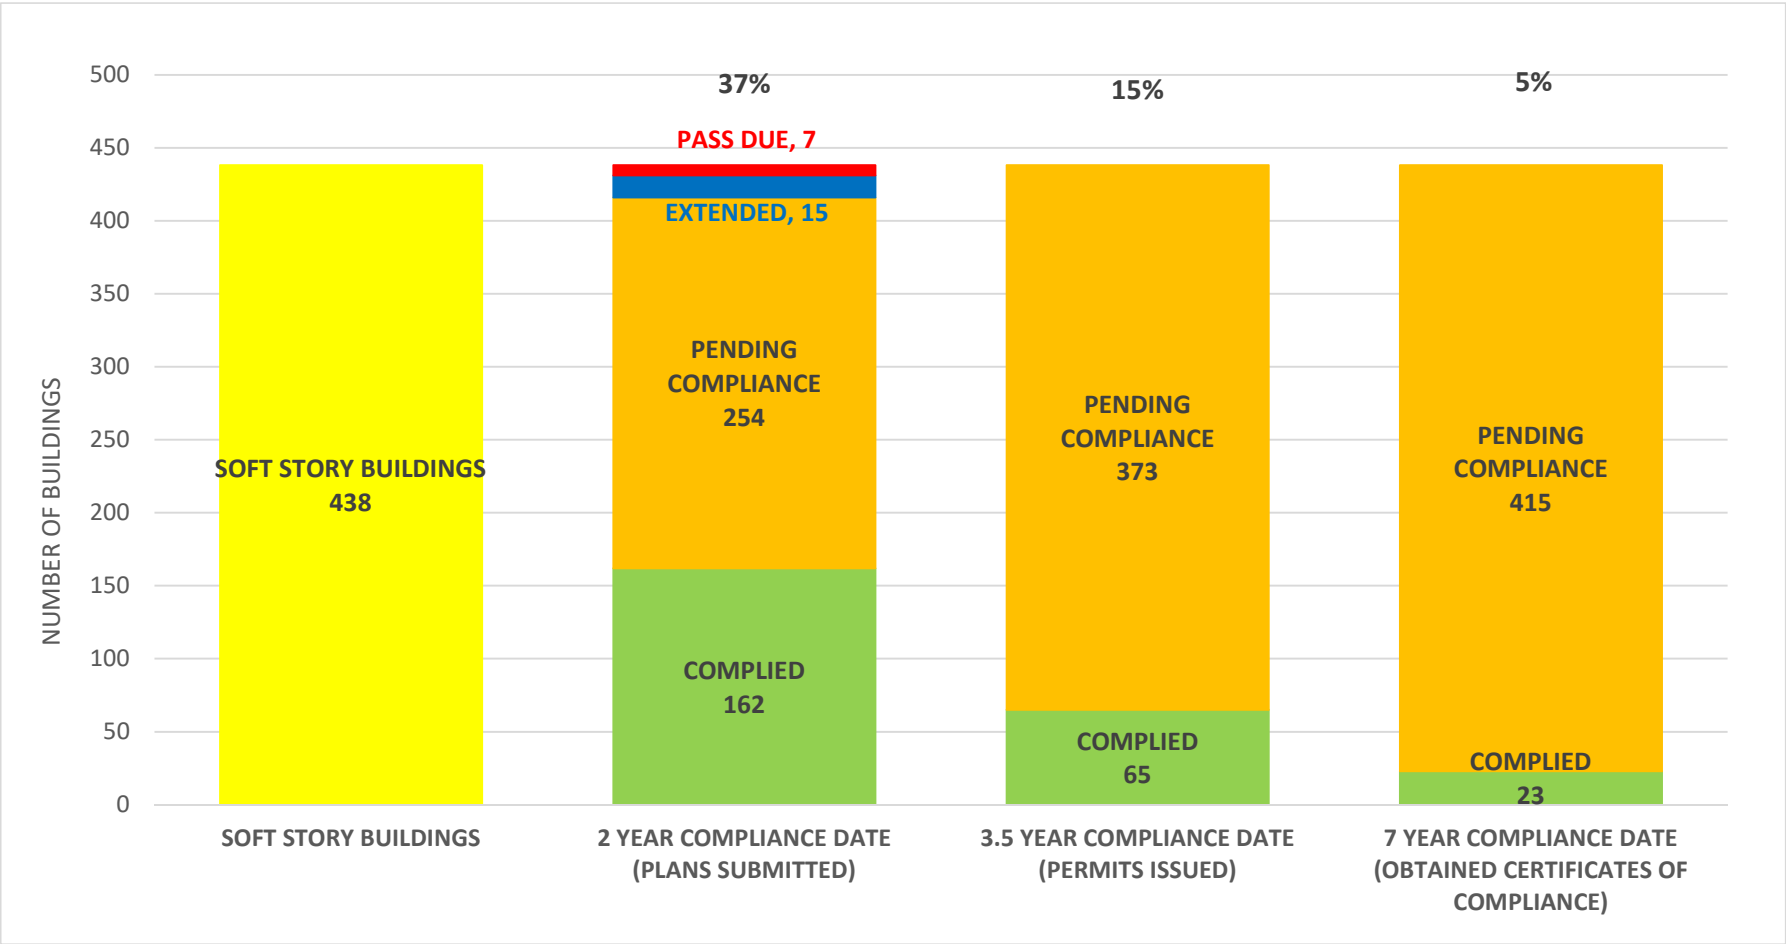

SOFT STORY RETROFIT PROGRAM STATUS FOR CD 8 AS OF October 5, 2018