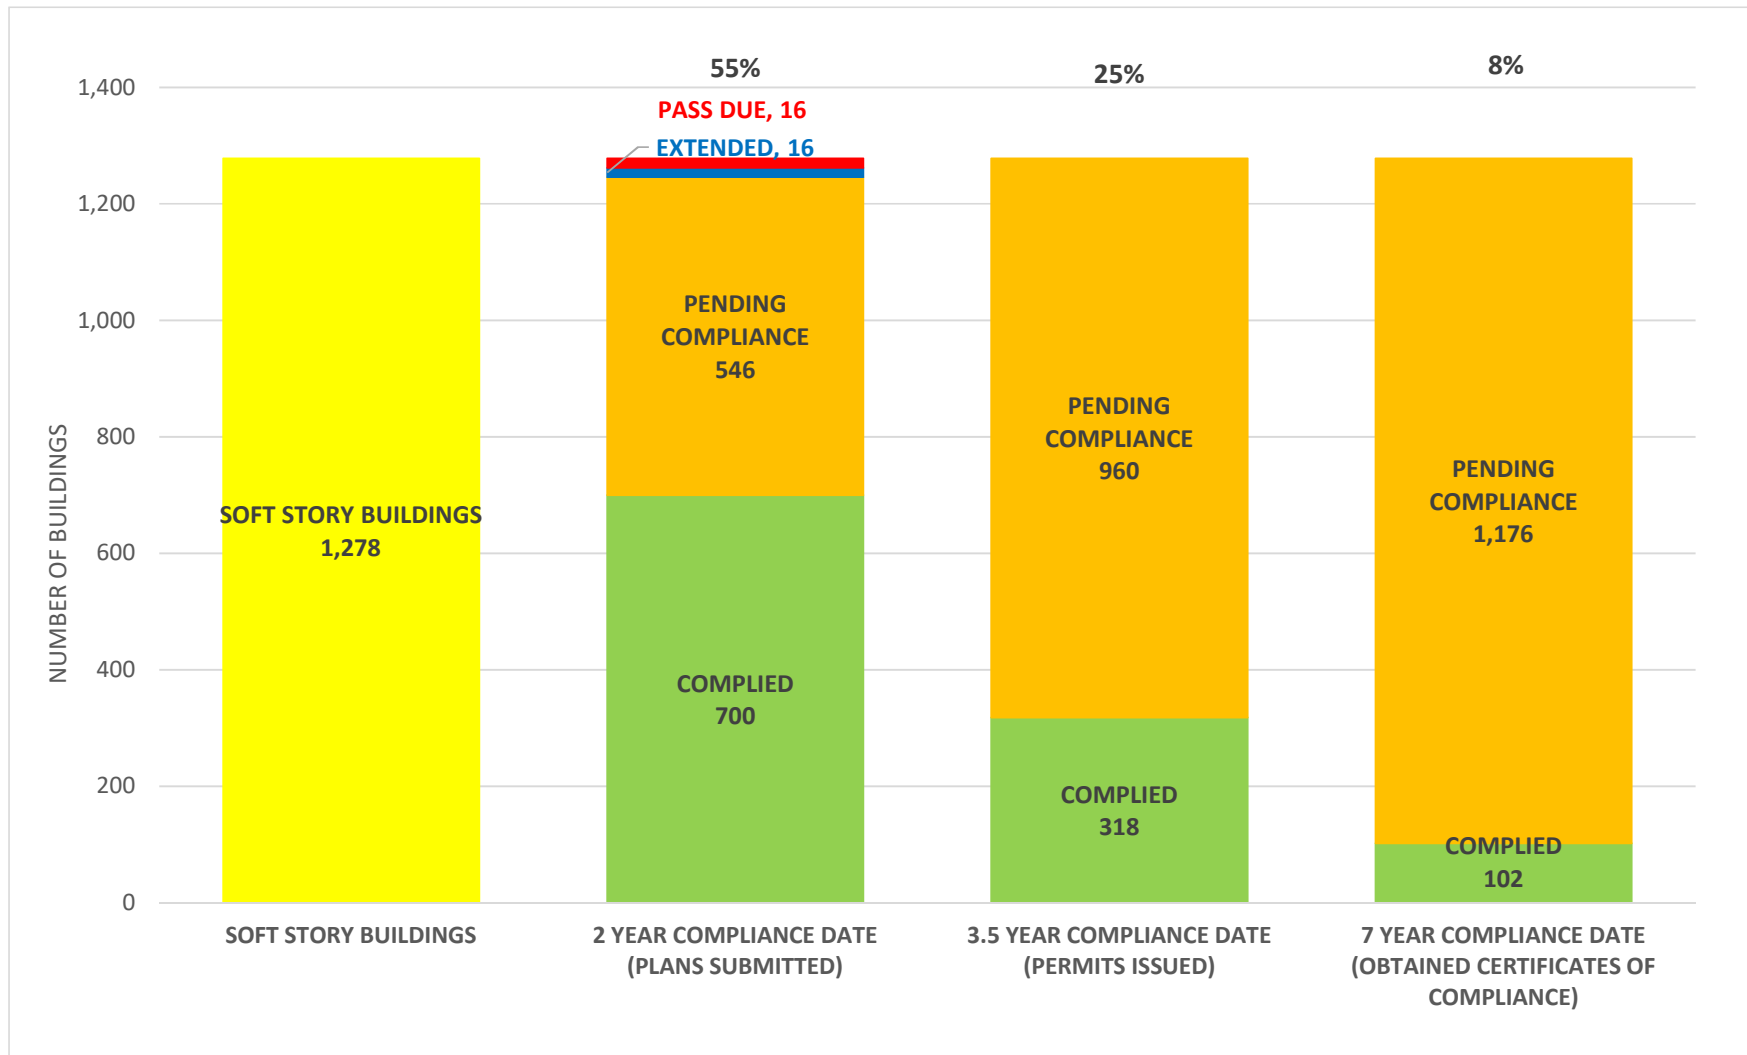

SOFT STORY RETROFIT PROGRAM STATUS FOR CD 7 AS OF October 5, 2018

SOFT STORY RETROFIT PROGRAM STATUS FOR CD 8 AS OF October 5, 2018

SOFT STORY RETROFIT PROGRAM STATUS FOR CD 9 AS OF October 5, 2018

SOFT STORY RETROFIT PROGRAM STATUS FOR CD 10 AS OF October 5, 2018