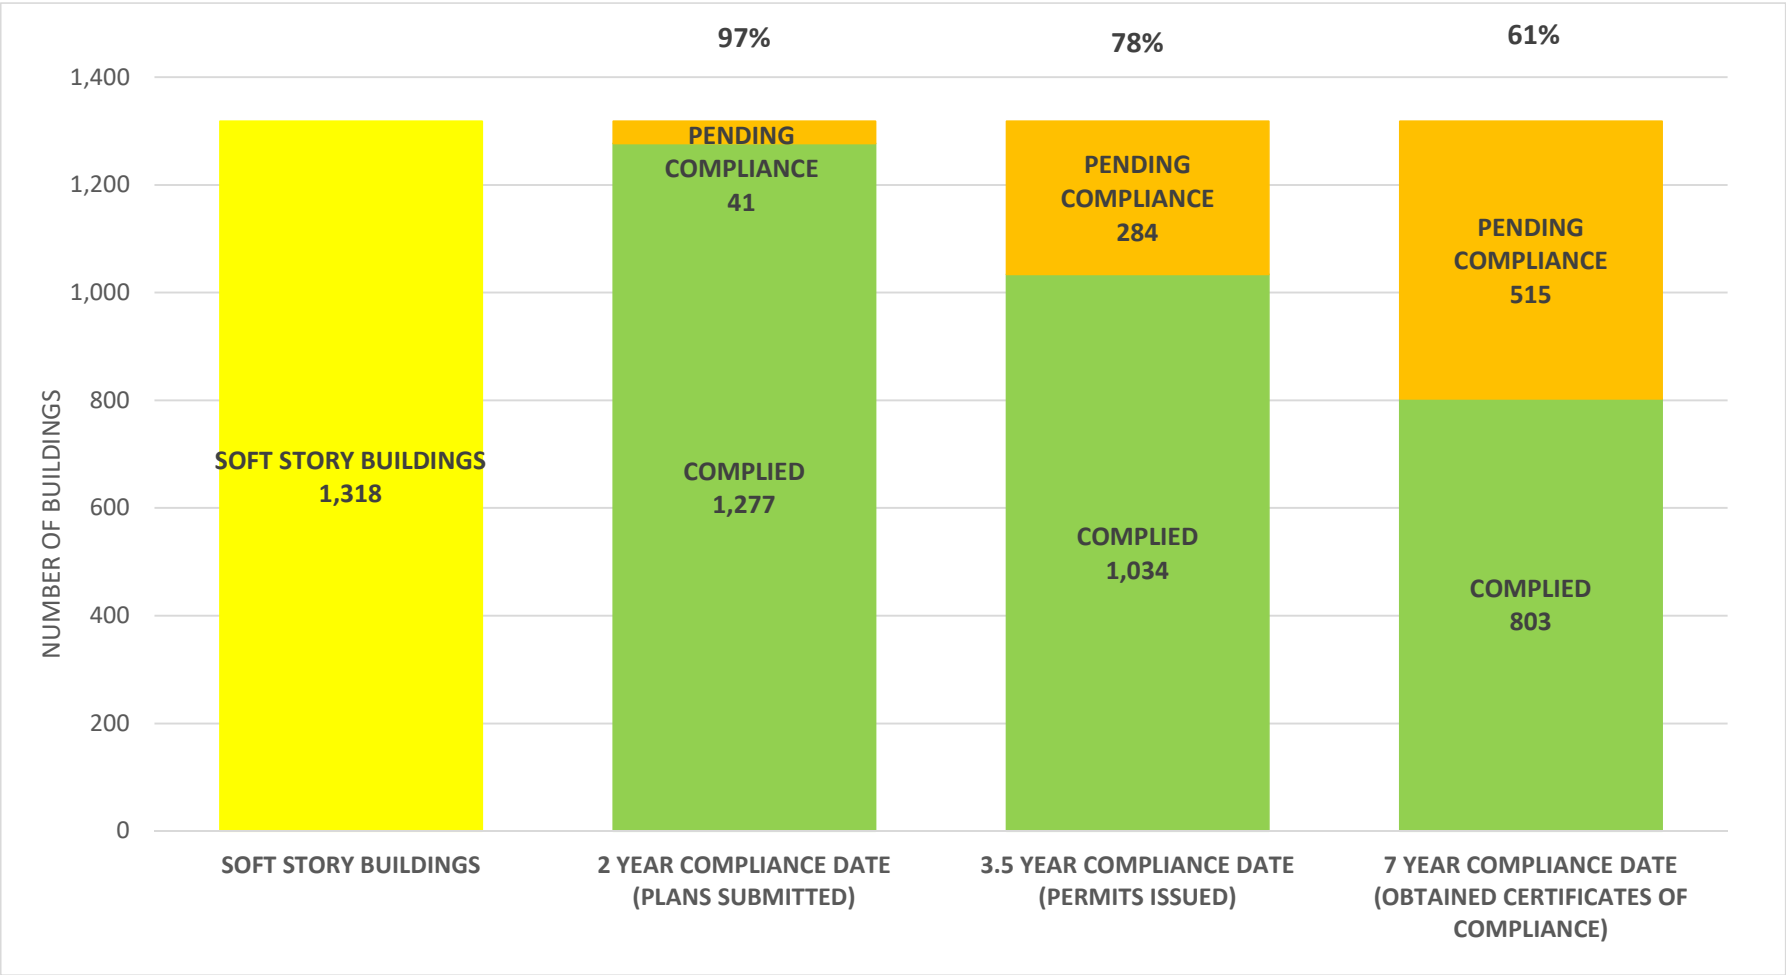

SOFT STORY RETROFIT PROGRAM STATUS FOR CD 4 AS OF December 1, 2021