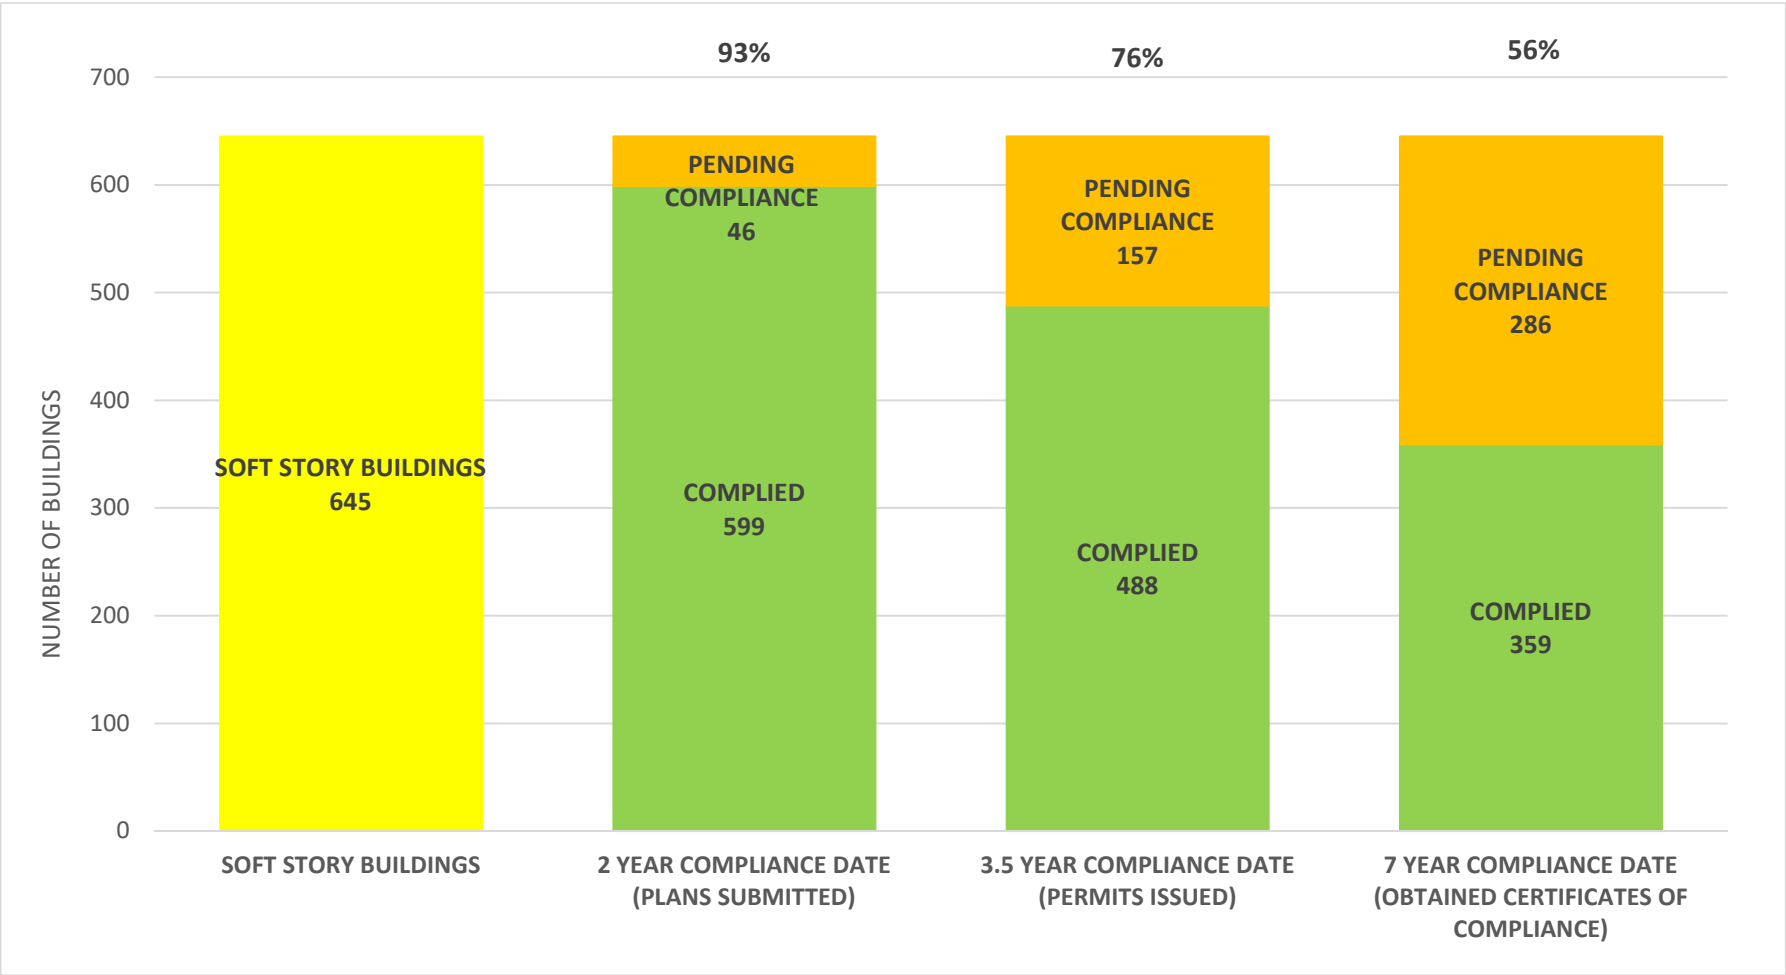

**SOFT STORY RETROFIT PROGRAM STATUS FOR CD 2 AS OF December 1, 2021**

**SOFT STORY RETROFIT PROGRAM STATUS FOR CD 3 AS OF December 1, 2021**

**SOFT STORY RETROFIT PROGRAM STATUS FOR CD 4 AS OF December 1, 2021**

**SOFT STORY RETROFIT PROGRAM STATUS FOR CD 5 AS OF December 1, 2021**

**SOFT STORY RETROFIT PROGRAM STATUS FOR CD 6 AS OF December 1, 2021**

**SOFT STORY RETROFIT PROGRAM STATUS FOR CD 7 AS OF December 1, 2021**