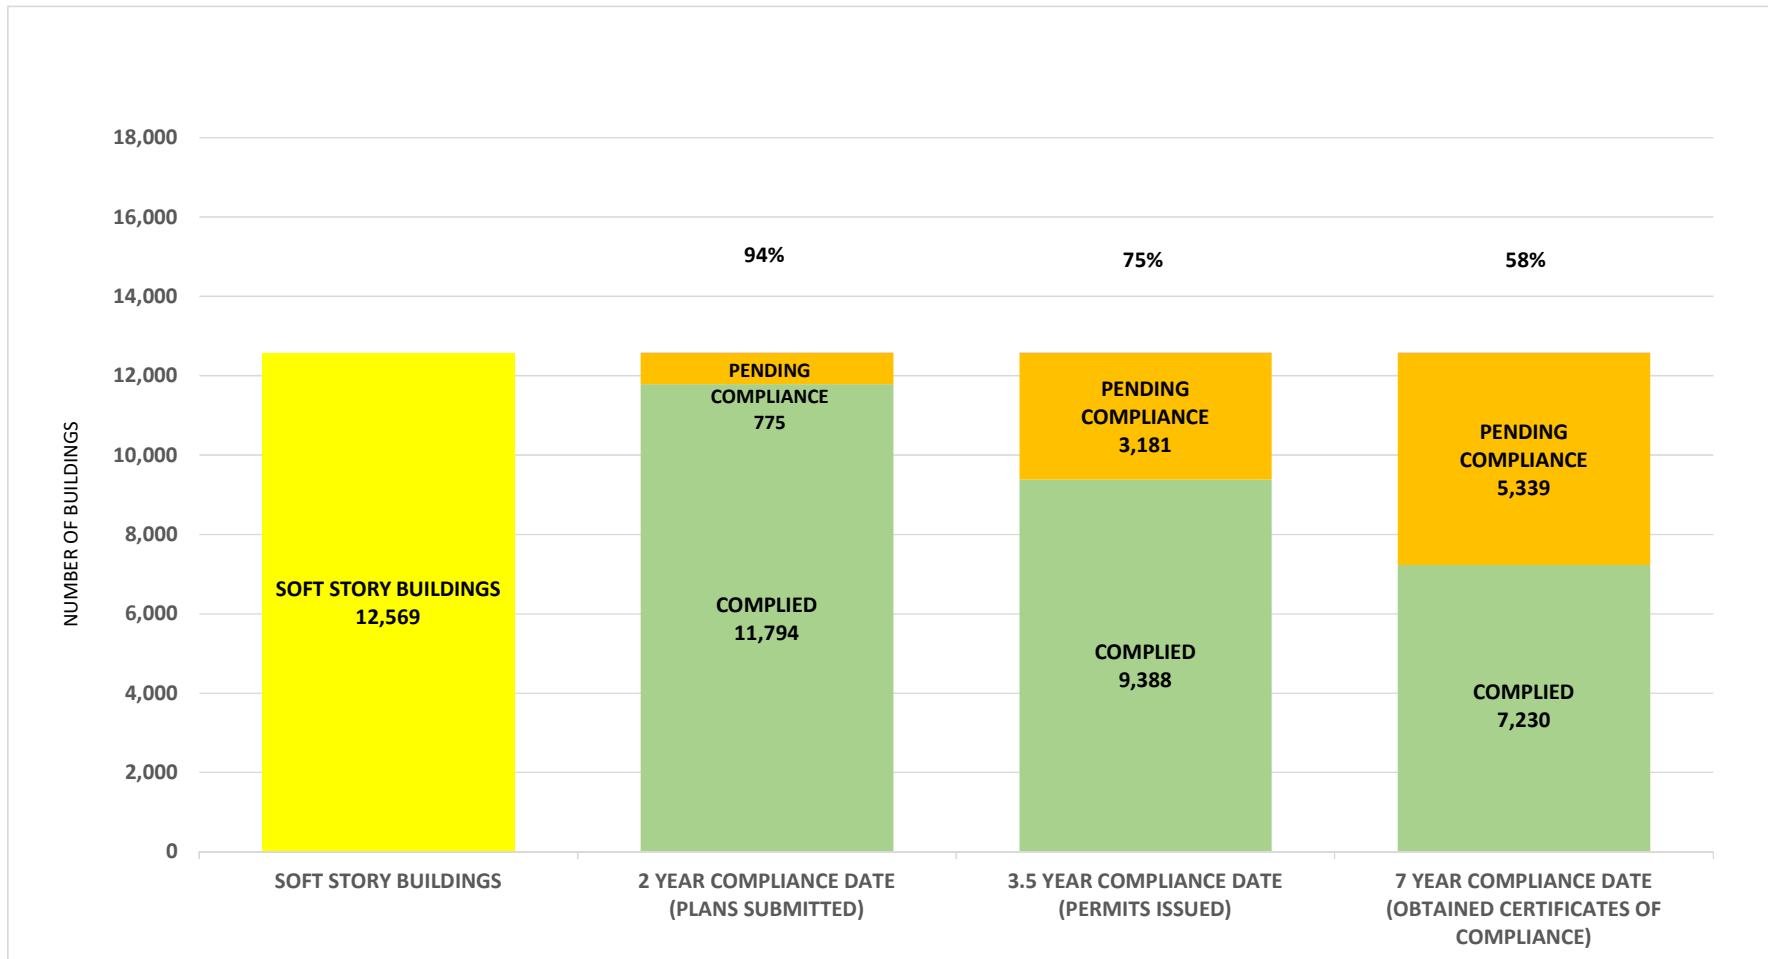

### SOFT STORY RETROFIT PROGRAM STATUS AS OF **December 1, 2021**

**SOFT STORY RETROFIT PROGRAM STATUS FOR PHASE 1 AS OF December 1, 2021**

**SOFT STORY RETROFIT PROGRAM STATUS FOR CD 1 AS OF December 1, 2021**