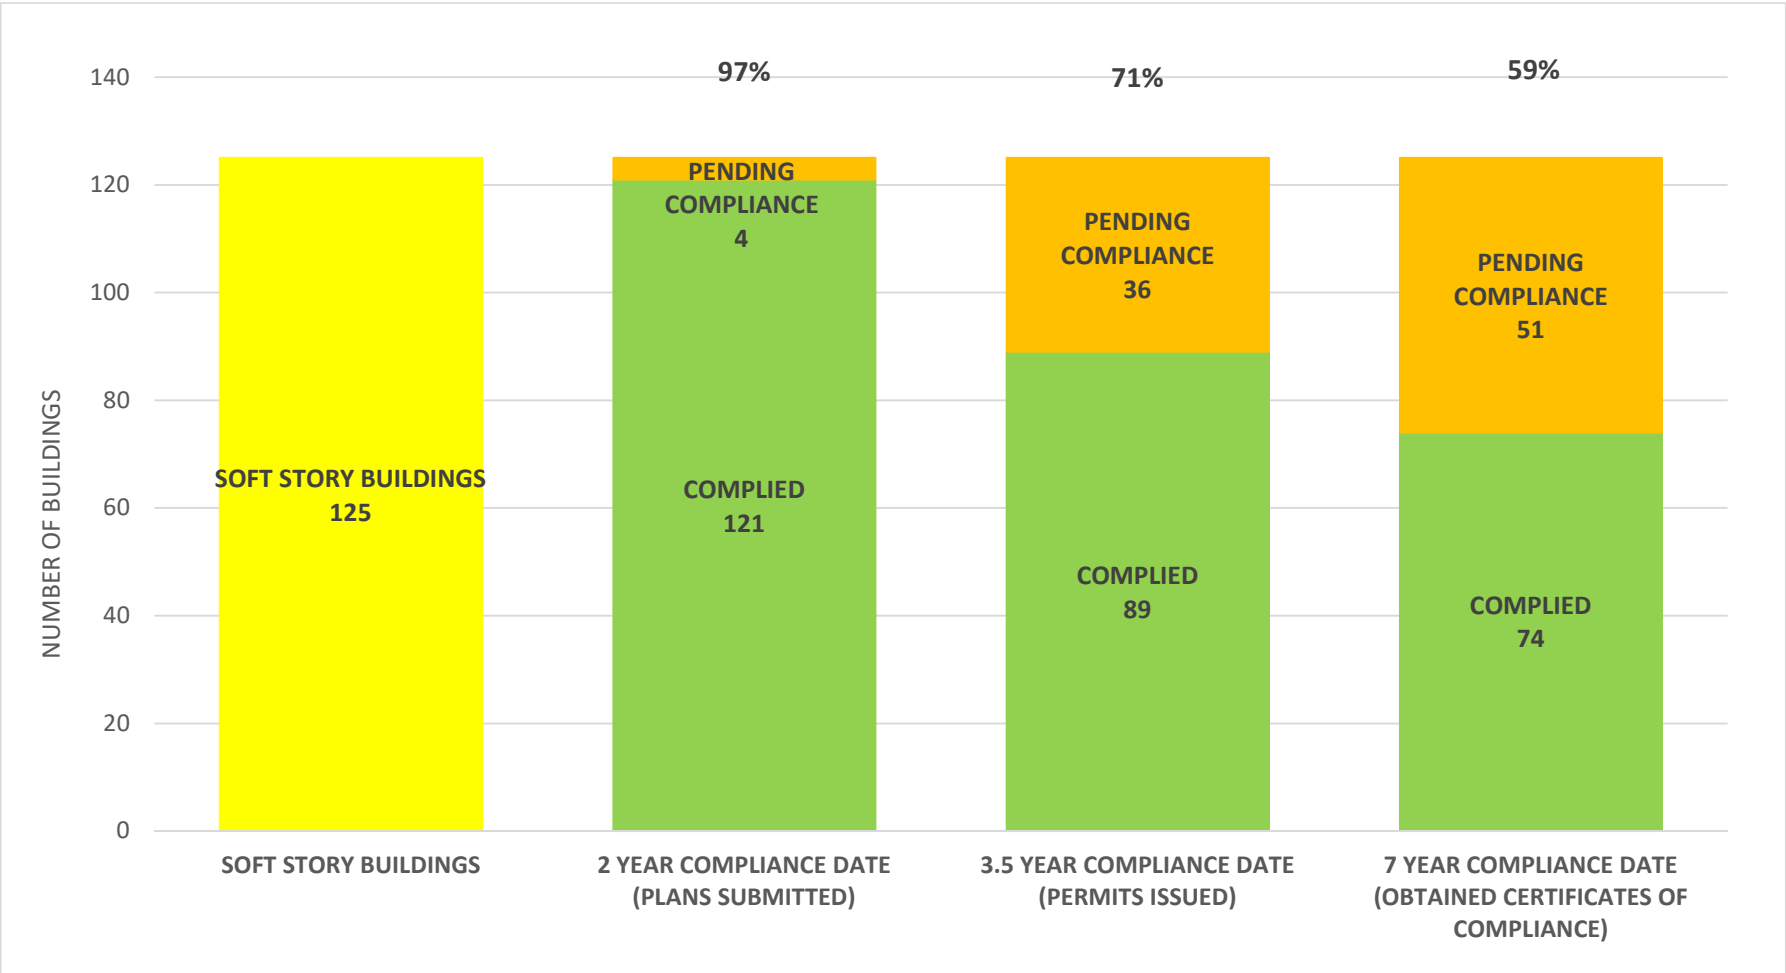

**SOFT STORY RETROFIT PROGRAM STATUS FOR CD 5 AS OF December 1, 2021**

**SOFT STORY RETROFIT PROGRAM STATUS FOR CD 6 AS OF December 1, 2021**

**SOFT STORY RETROFIT PROGRAM STATUS FOR CD 7 AS OF December 1, 2021**