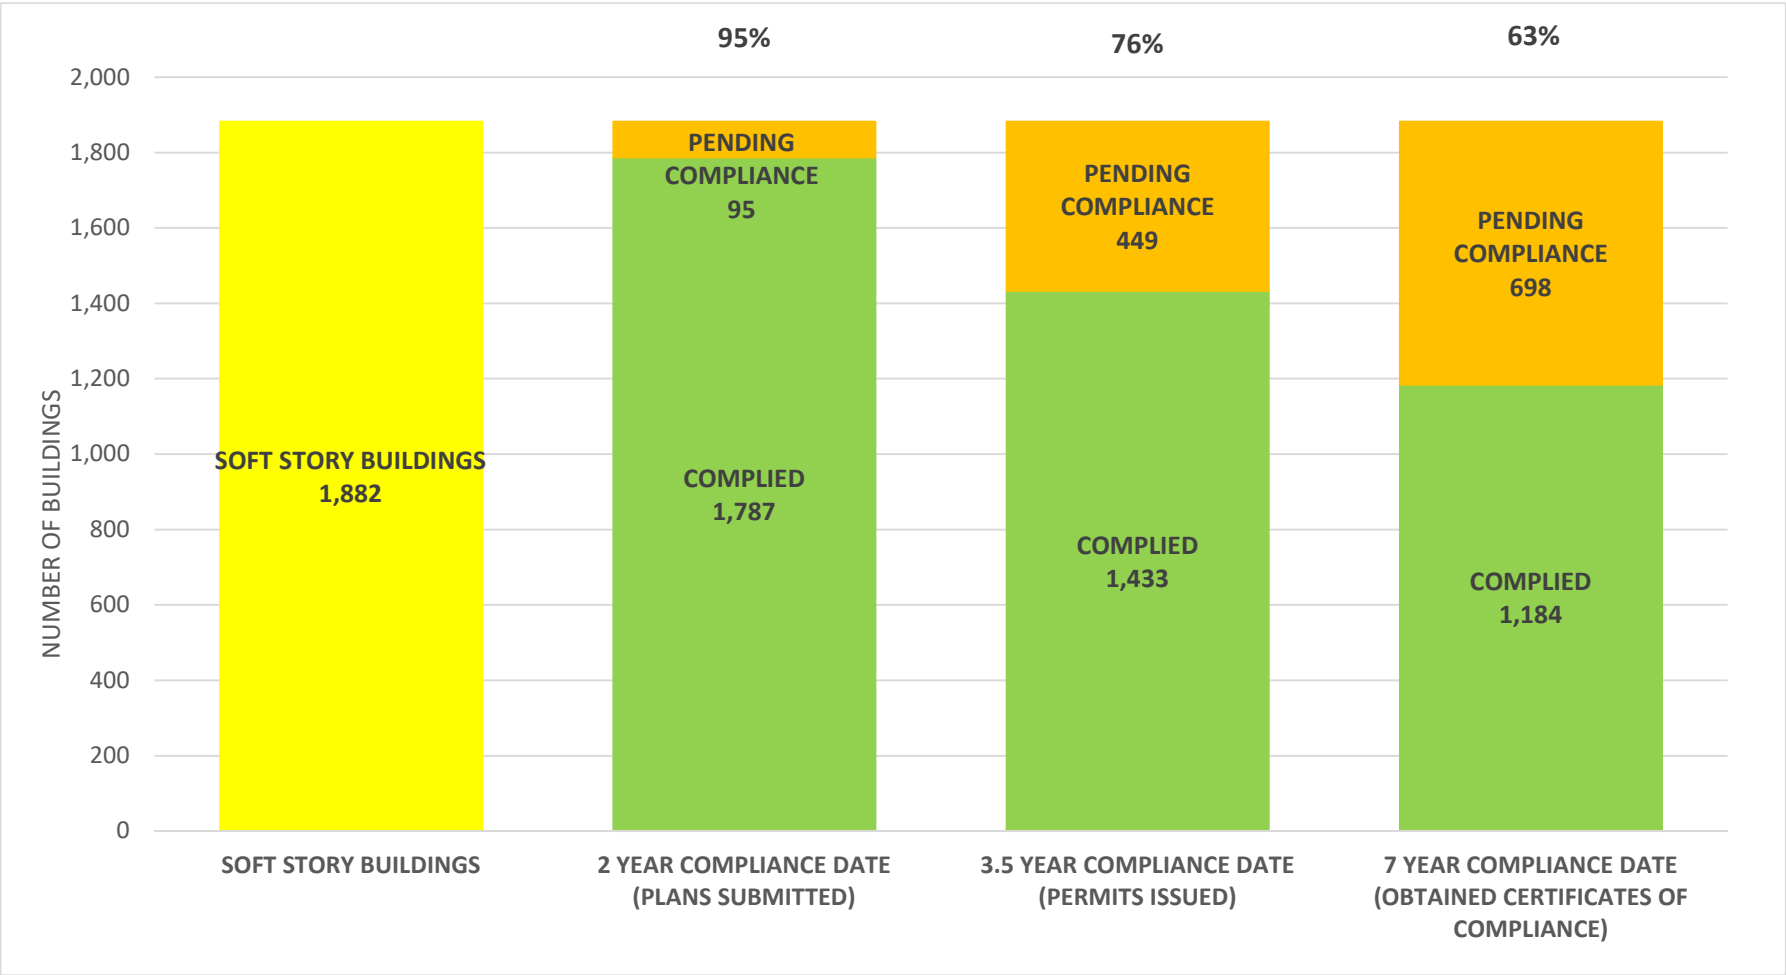

**SOFT STORY RETROFIT PROGRAM STATUS FOR CD 2 AS OF December 1, 2021**

**SOFT STORY RETROFIT PROGRAM STATUS FOR CD 3 AS OF December 1, 2021**

**SOFT STORY RETROFIT PROGRAM STATUS FOR CD 4 AS OF December 1, 2021**

**SOFT STORY RETROFIT PROGRAM STATUS FOR CD 5 AS OF December 1, 2021**

**SOFT STORY RETROFIT PROGRAM STATUS FOR CD 6 AS OF December 1, 2021**

**SOFT STORY RETROFIT PROGRAM STATUS FOR CD 7 AS OF December 1, 2021**