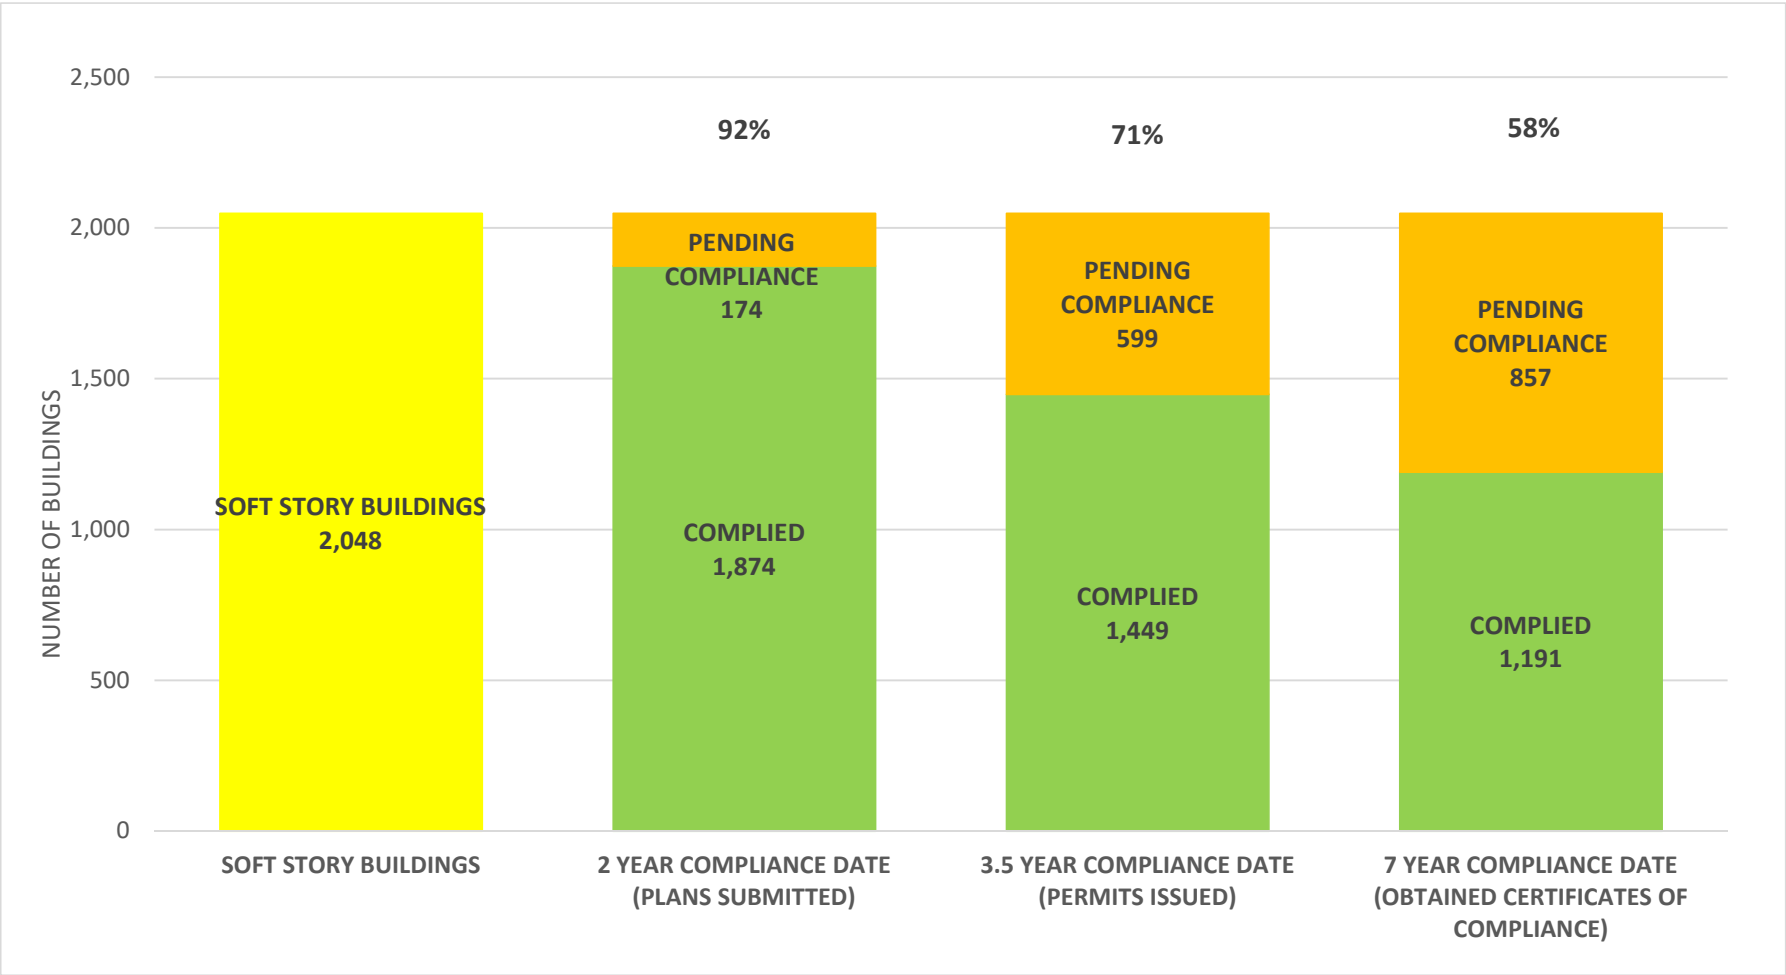

SOFT STORY RETROFIT PROGRAM STATUS FOR CD 11 AS OF December 1, 2021