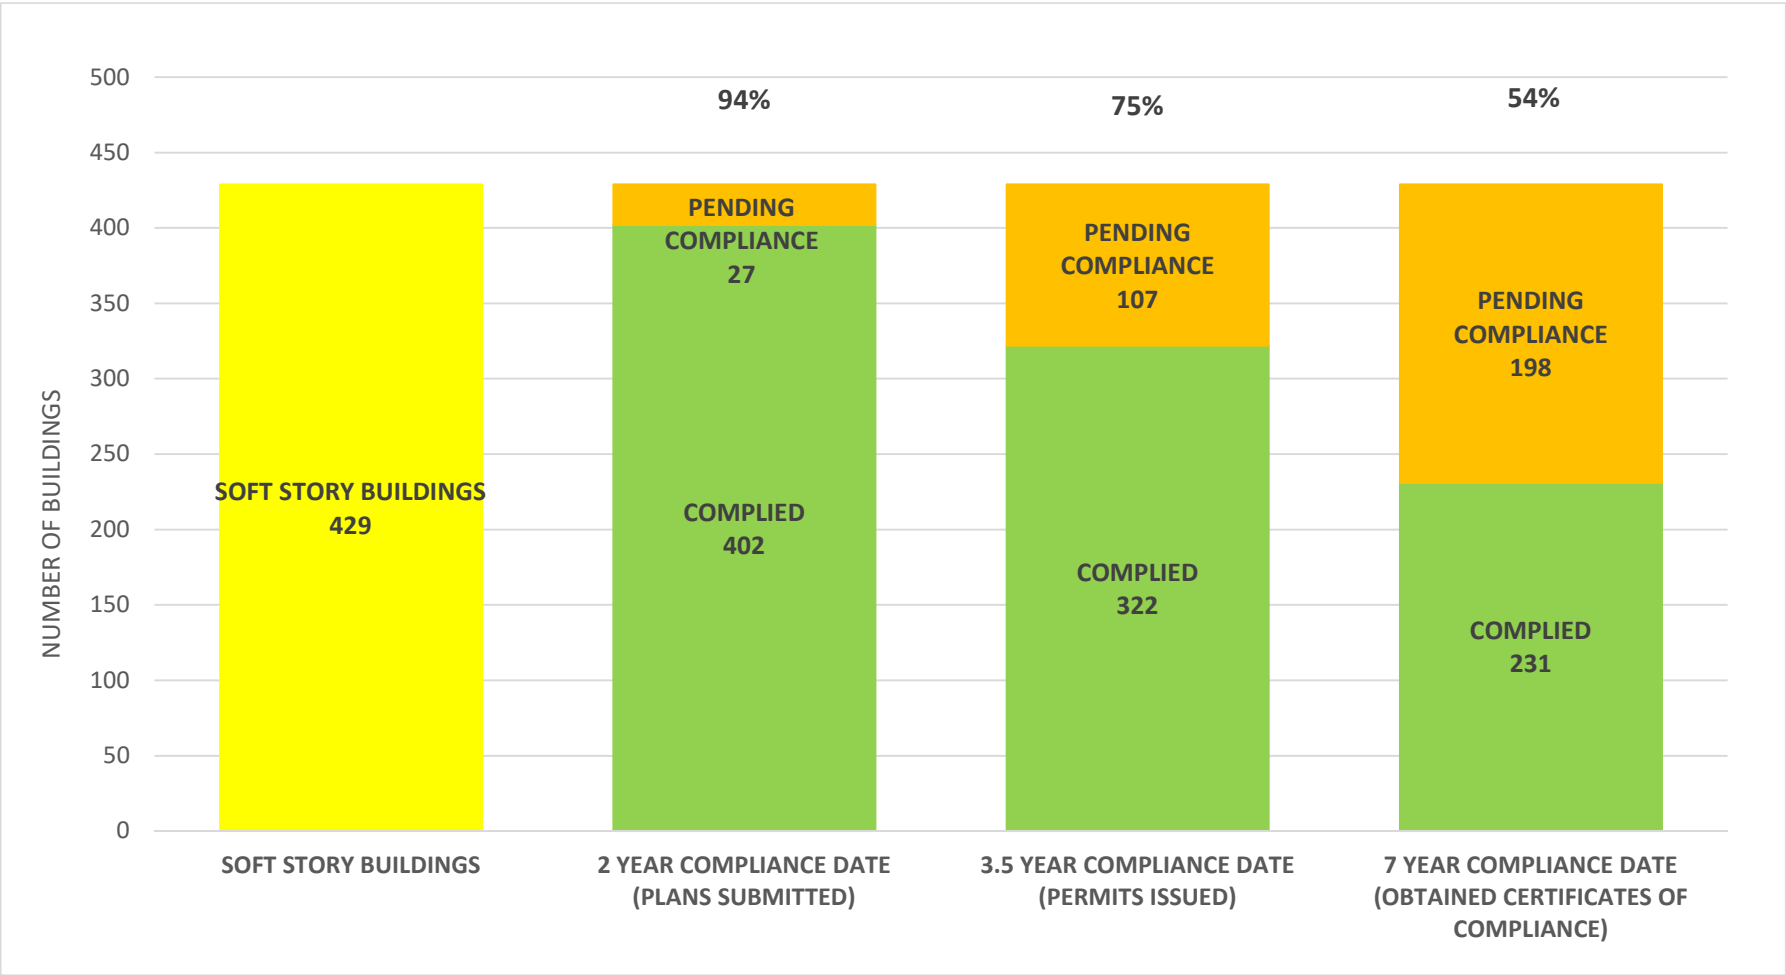

### SOFT STORY RETROFIT PROGRAM STATUS AS OF **December 1, 2021**

**SOFT STORY RETROFIT PROGRAM STATUS FOR PHASE 1 AS OF December 1, 2021**

**SOFT STORY RETROFIT PROGRAM STATUS FOR CD 1 AS OF December 1, 2021**