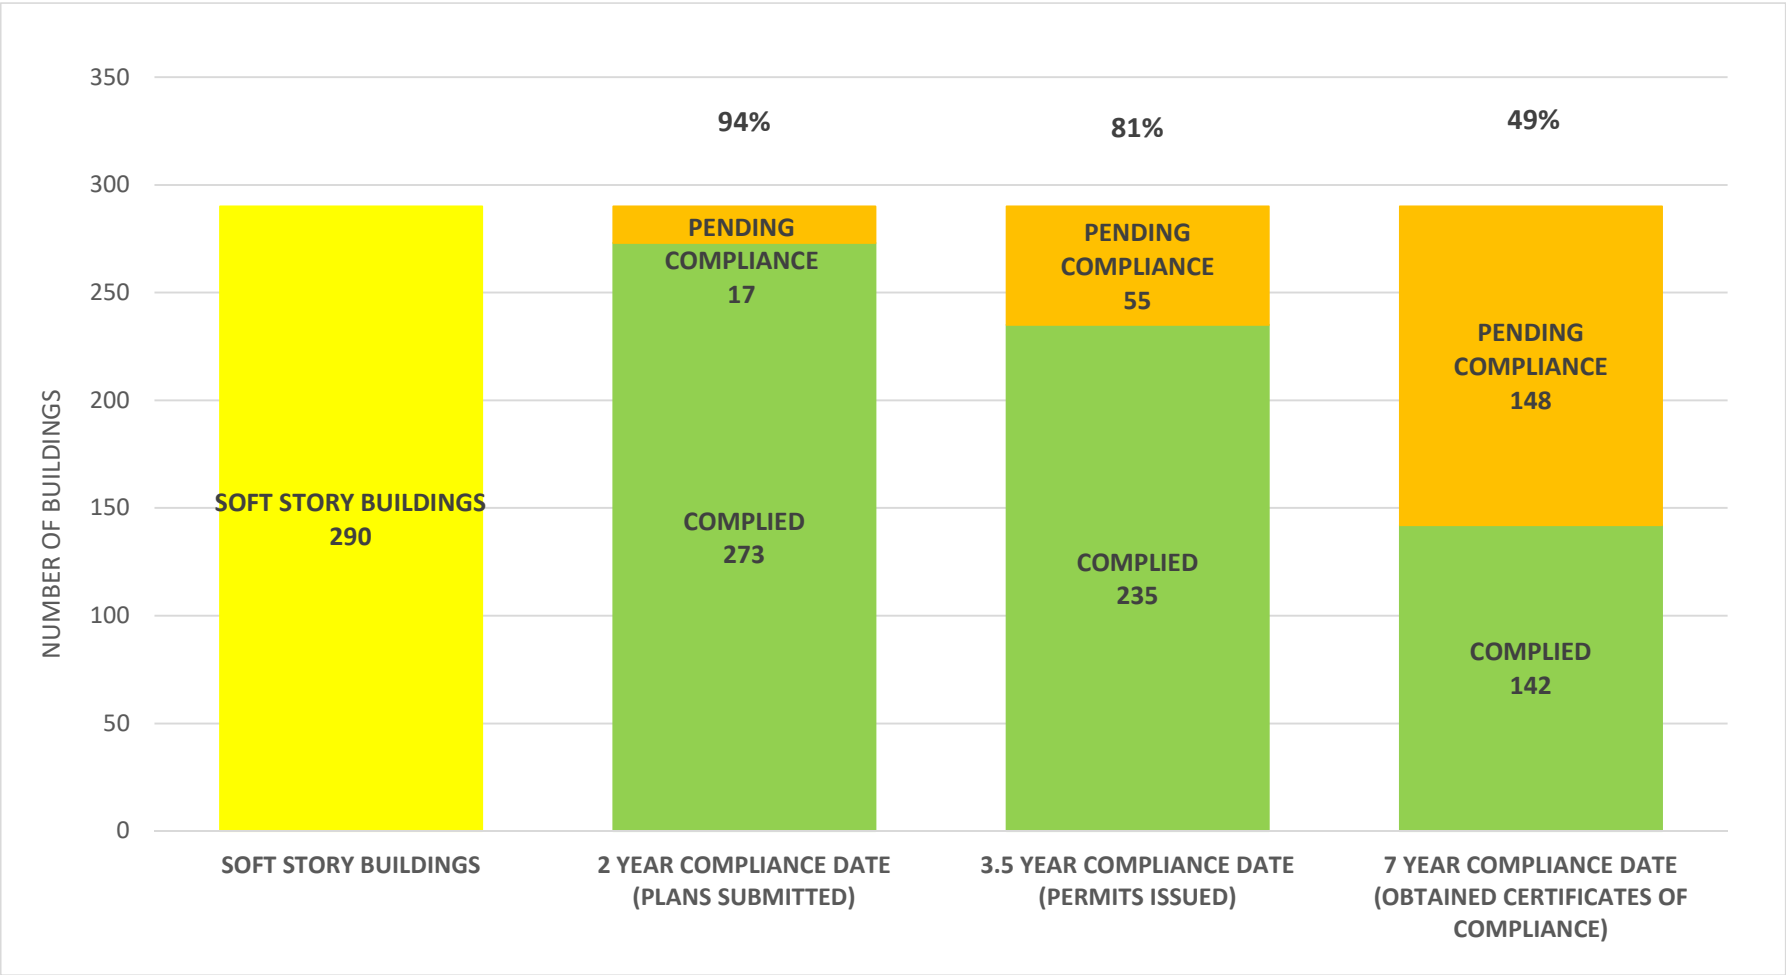

# SOFT STORY RETROFIT PROGRAM STATUS FOR CD 10 AS OF December 1, 2021

**SOFT STORY RETROFIT PROGRAM STATUS FOR CD 11 AS OF December 1, 2021**

**SOFT STORY RETROFIT PROGRAM STATUS FOR CD 12 AS OF December 1, 2021**