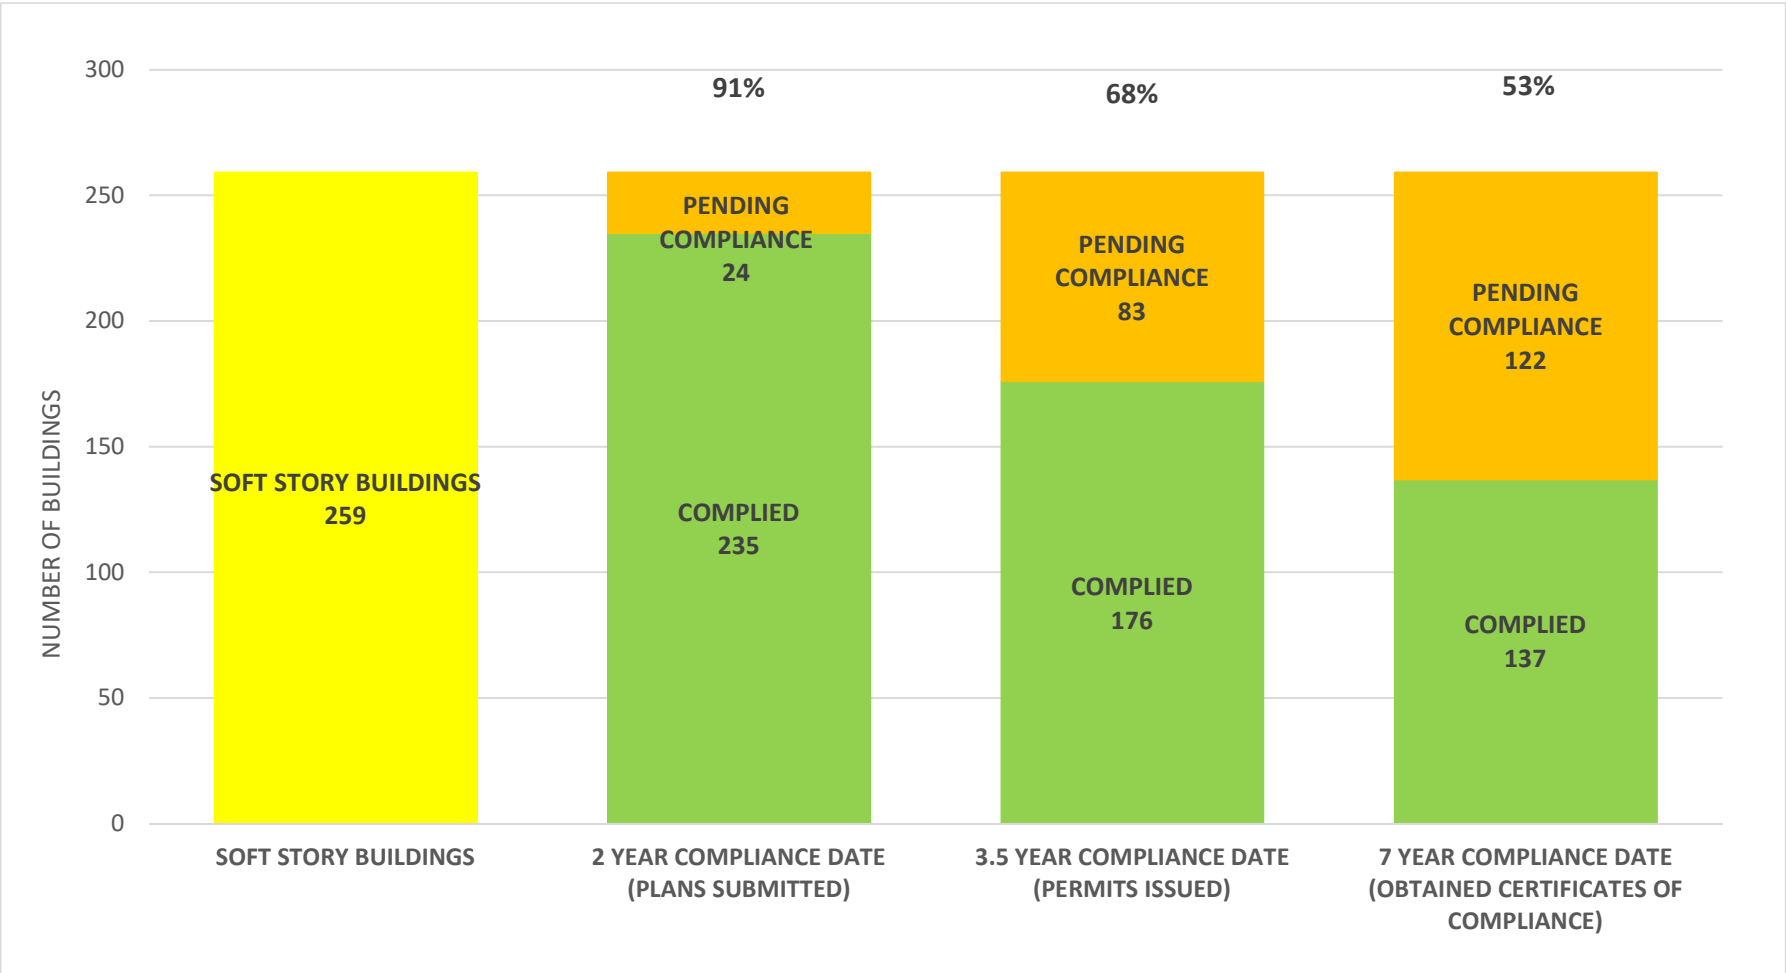

SOFT STORY RETROFIT PROGRAM STATUS FOR CD 14 AS OF December 1, 2021