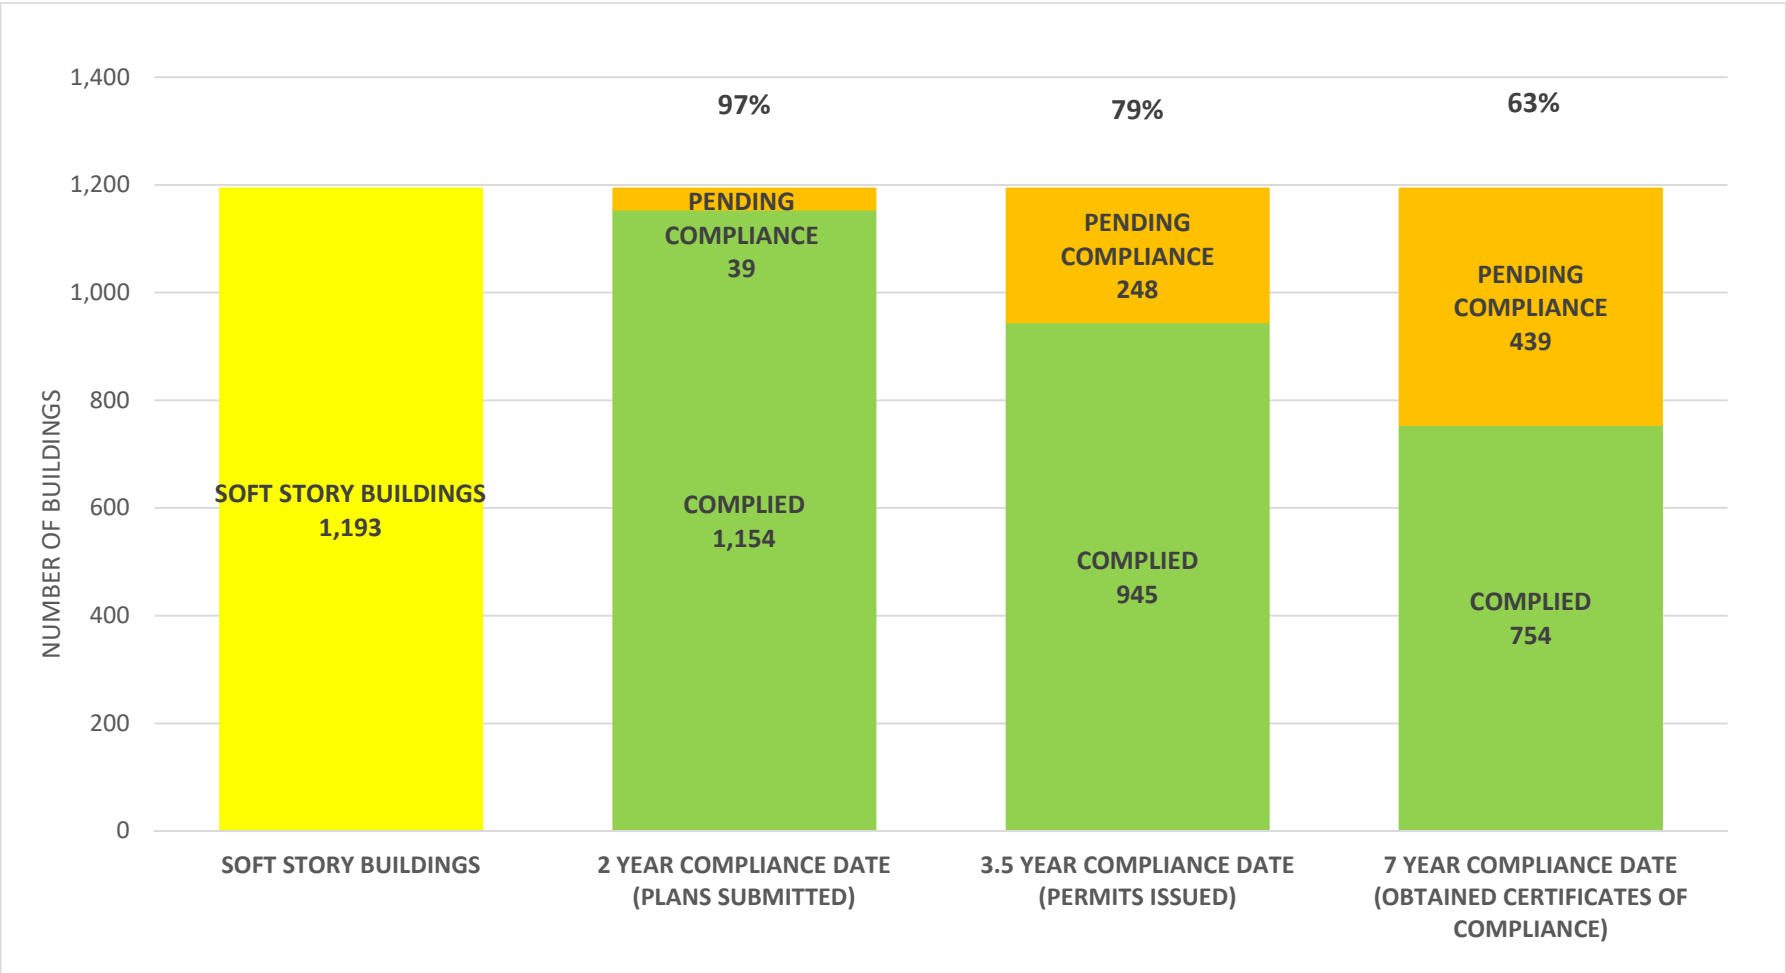

SOFT STORY RETROFIT PROGRAM STATUS FOR CD 13 AS OF December 1, 2021