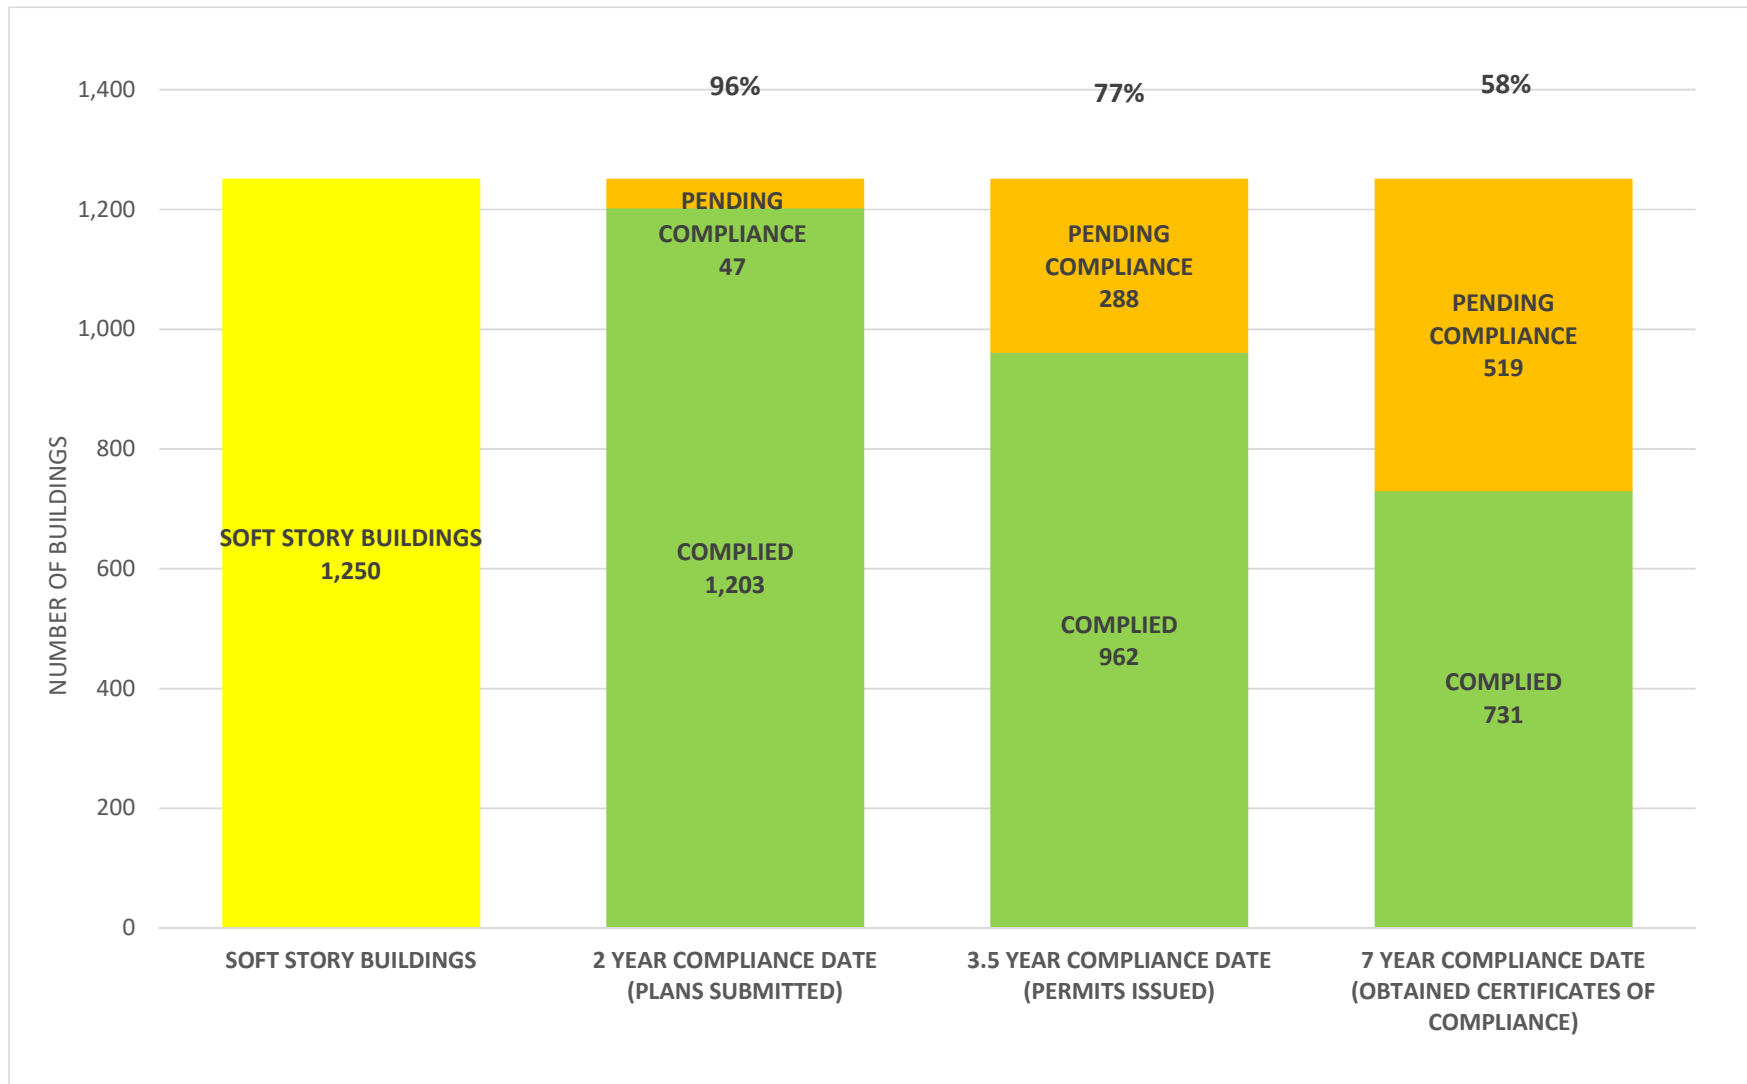

SOFT STORY RETROFIT PROGRAM STATUS FOR CD 10 AS OF December 1, 2021