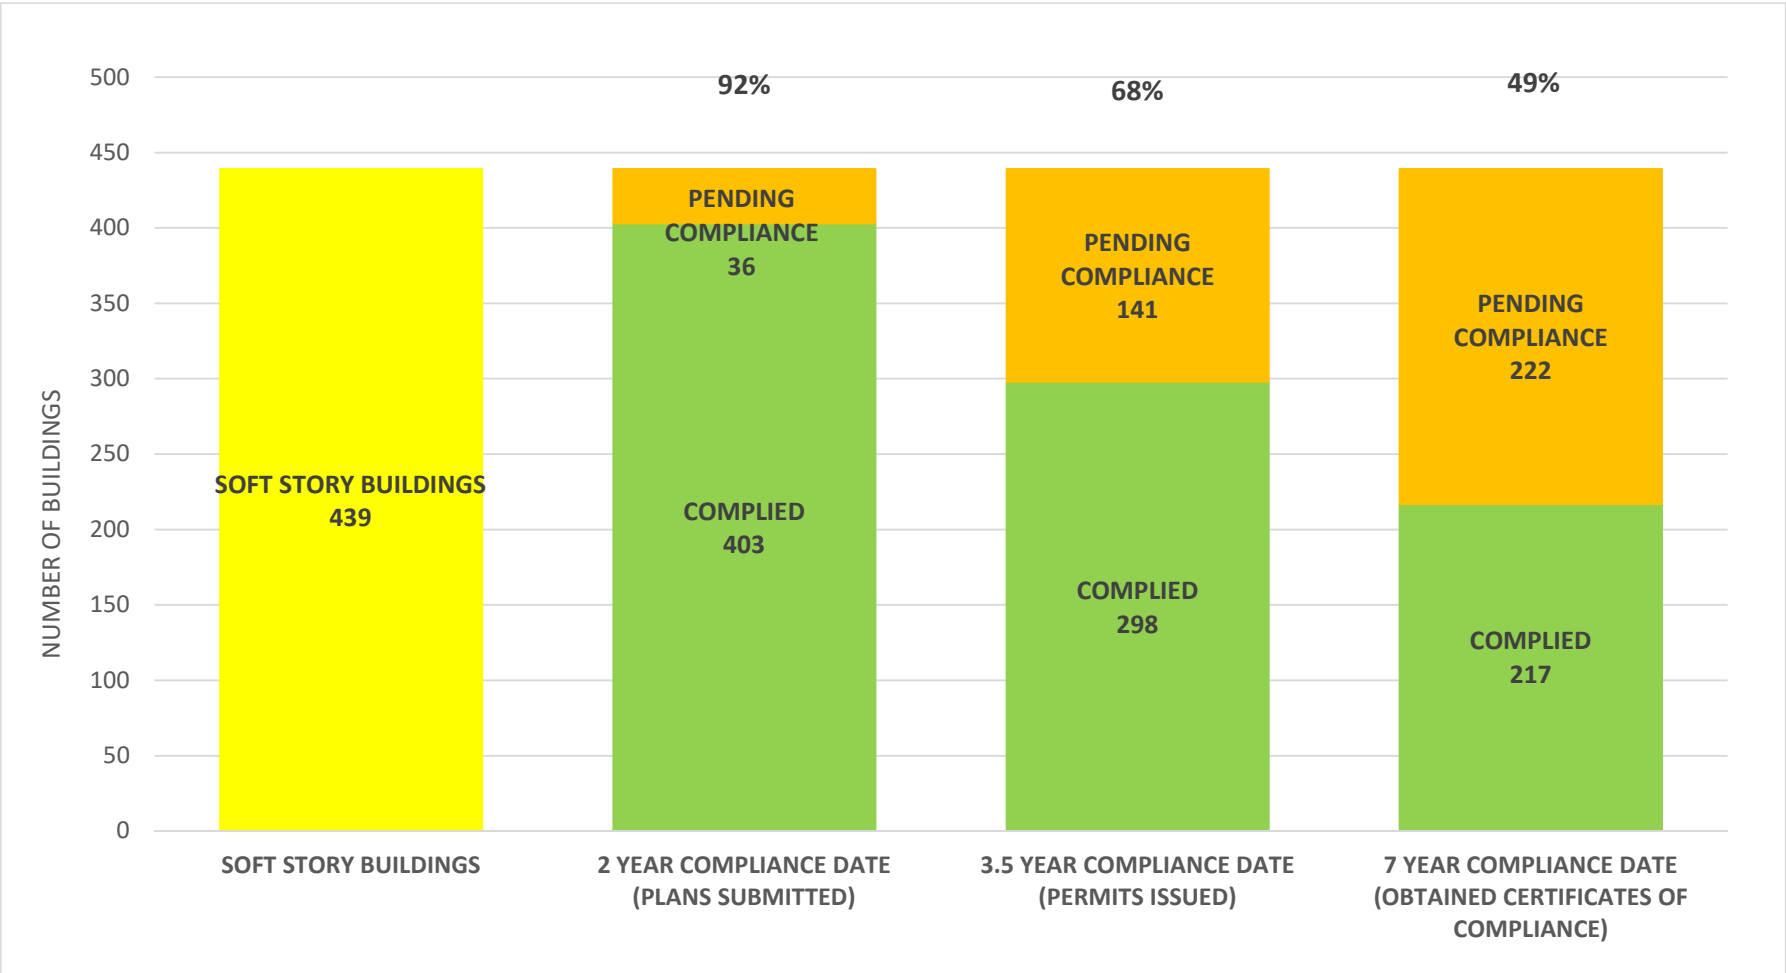

SOFT STORY RETROFIT PROGRAM STATUS FOR CD 8 AS OF December 1, 2021