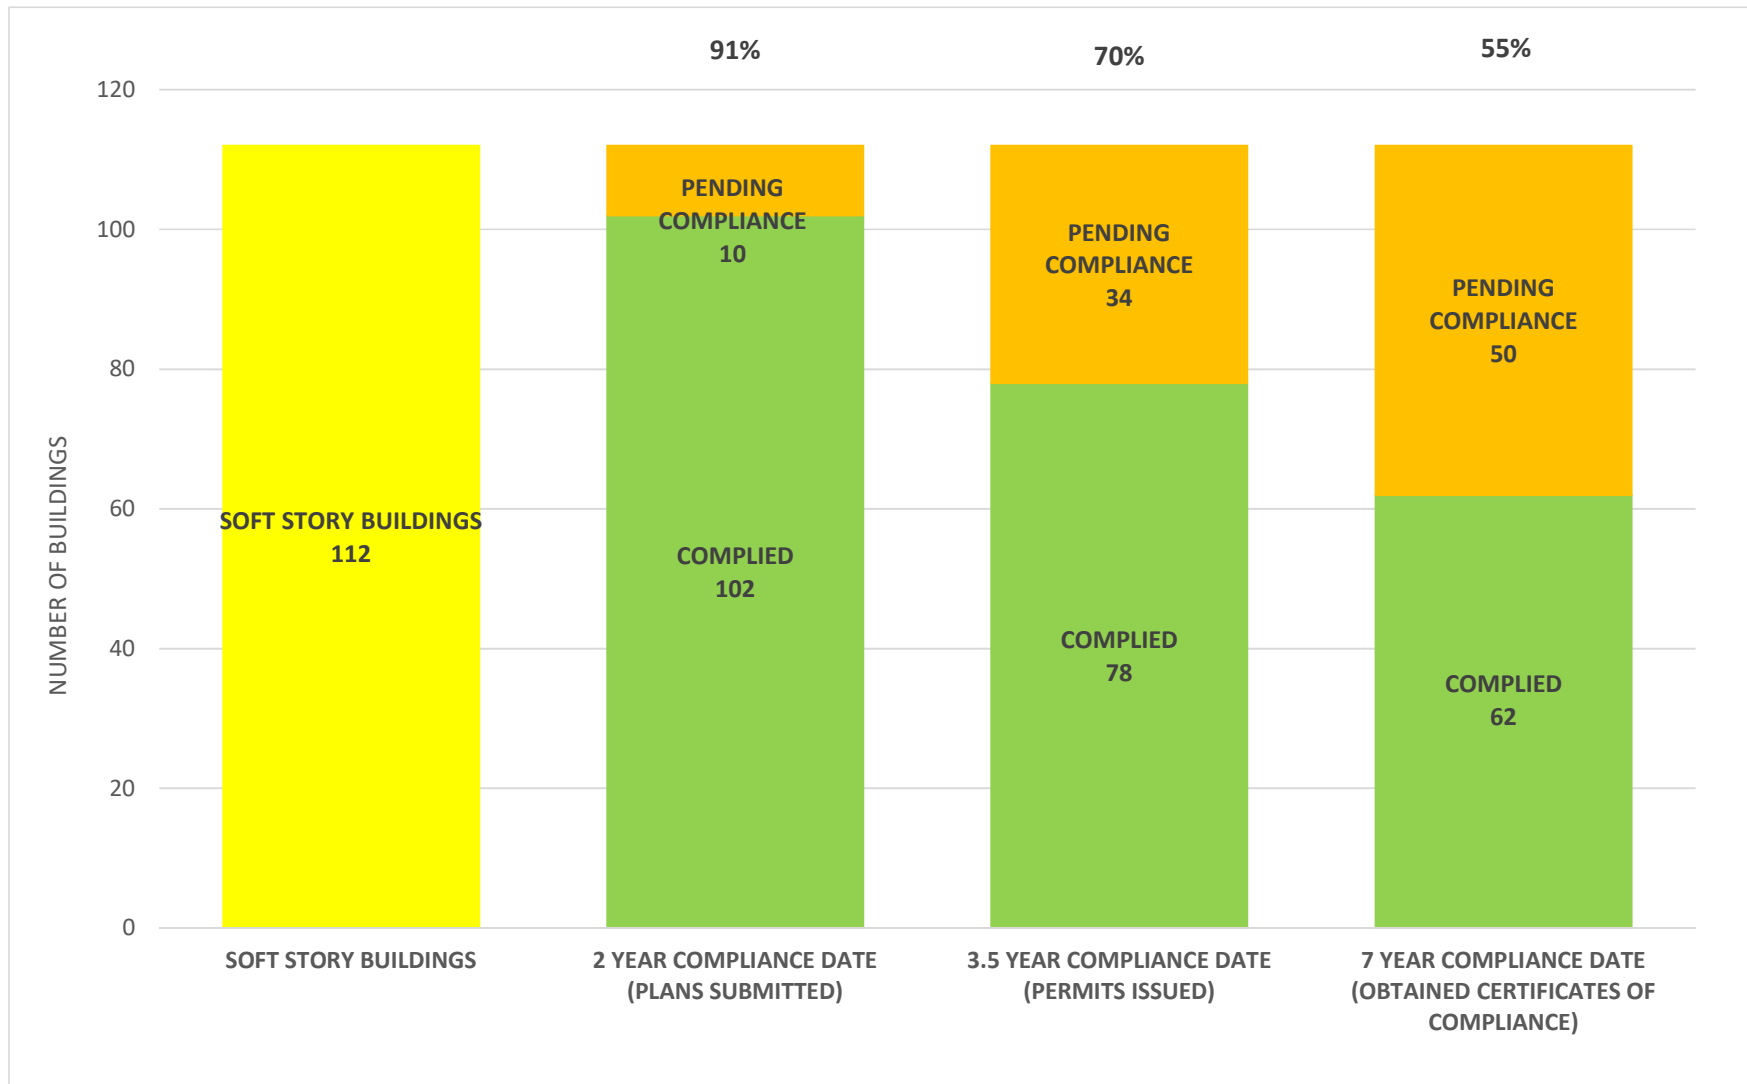

SOFT STORY RETROFIT PROGRAM STATUS FOR CD 9 AS OF December 1, 2021