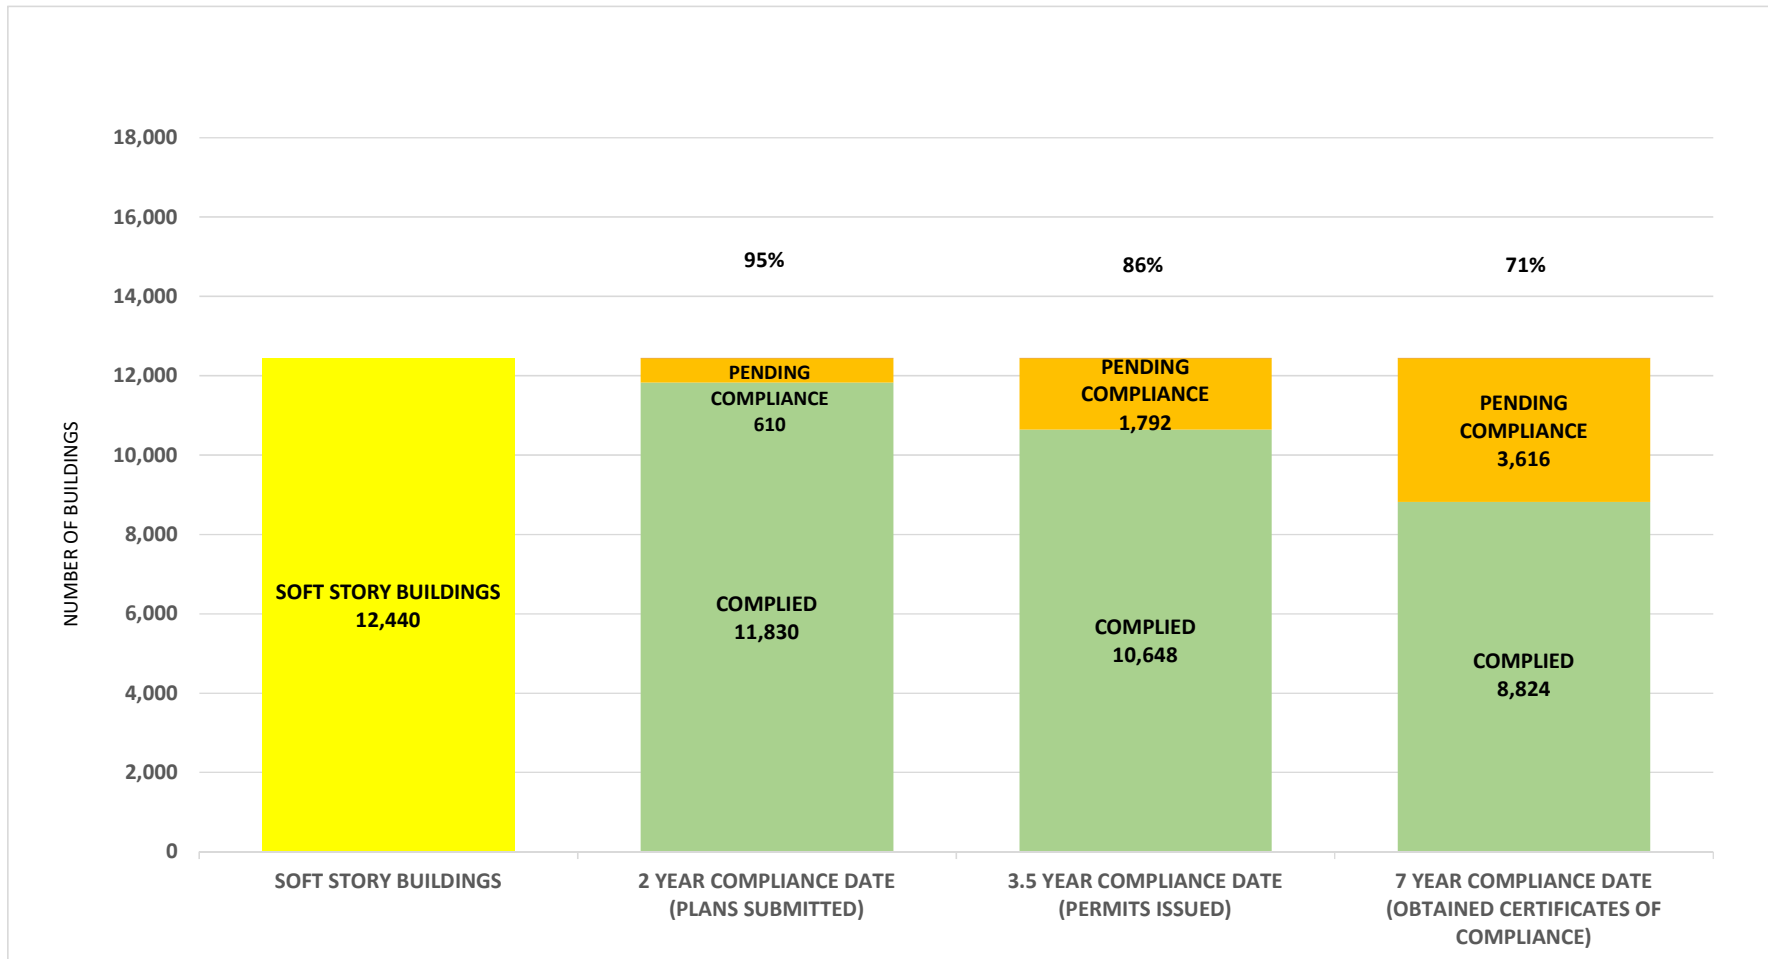

SOFT STORY RETROFIT PROGRAM STATUS AS OF **May 1, 2023**

SOFT STORY RETROFIT PROGRAM STATUS FOR CD 1 AS OF May 1, 2023

SOFT STORY RETROFIT PROGRAM STATUS FOR CD 2 AS OF May 1, 2023

SOFT STORY RETROFIT PROGRAM STATUS FOR CD 3 AS OF May 1, 2023