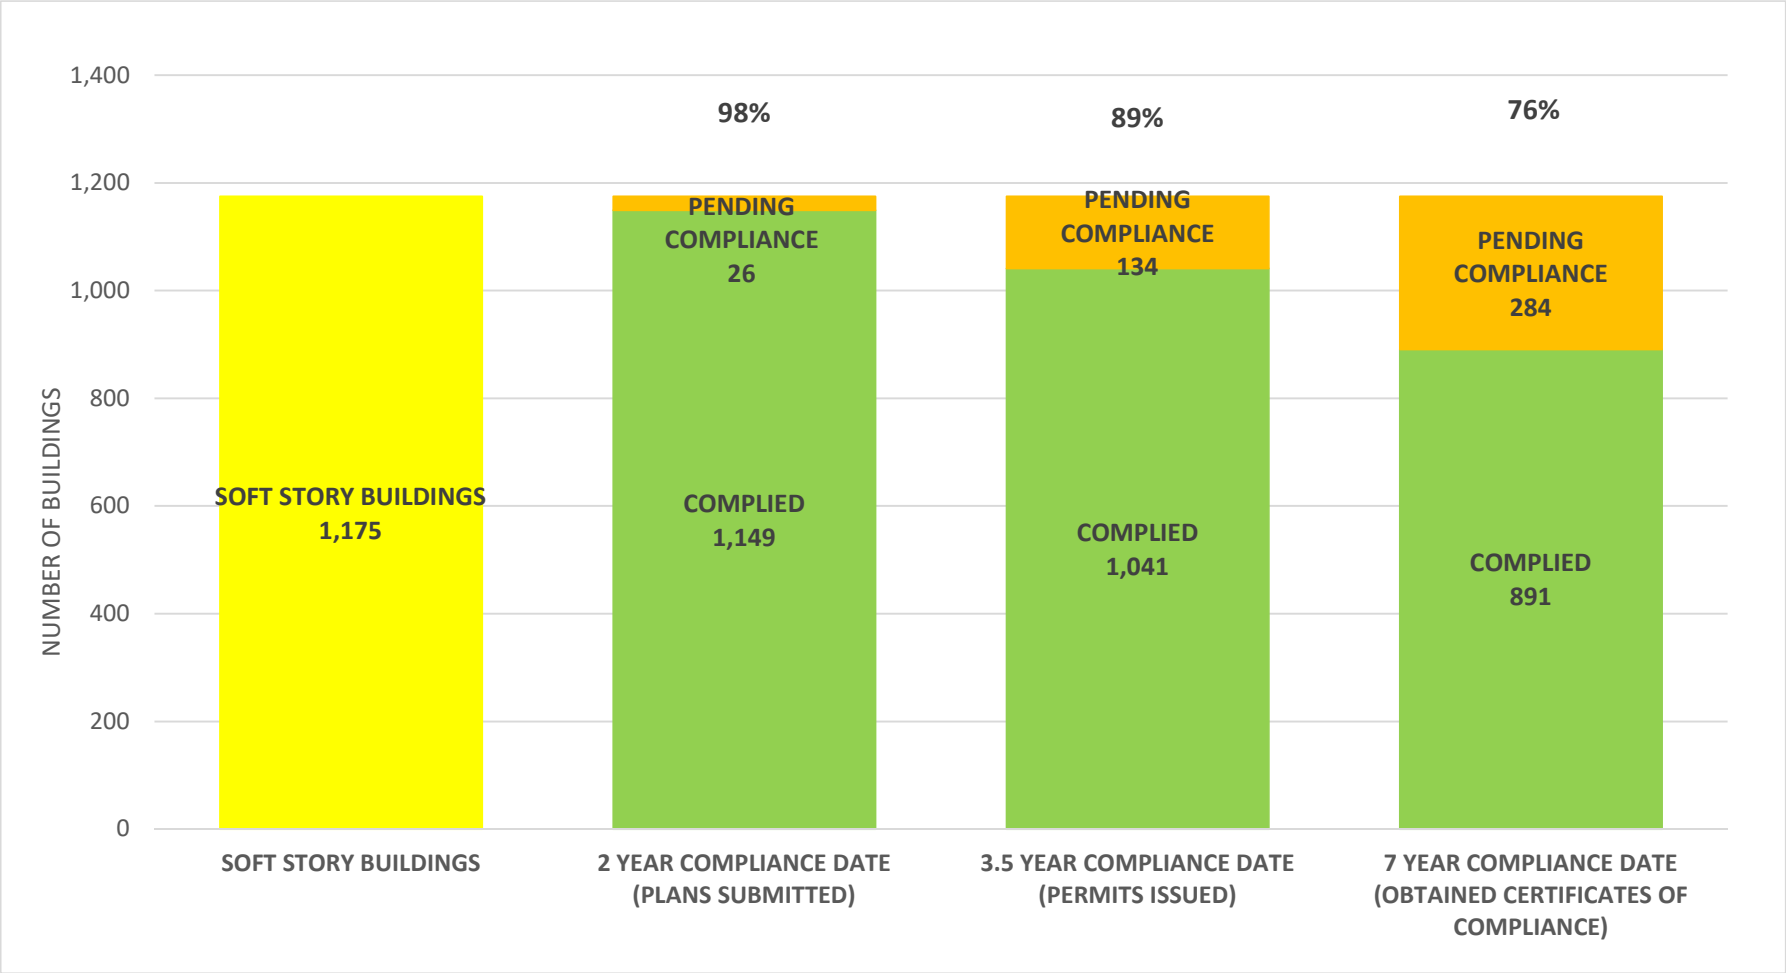

SOFT STORY RETROFIT PROGRAM STATUS FOR CD 13 AS OF May 1, 2023