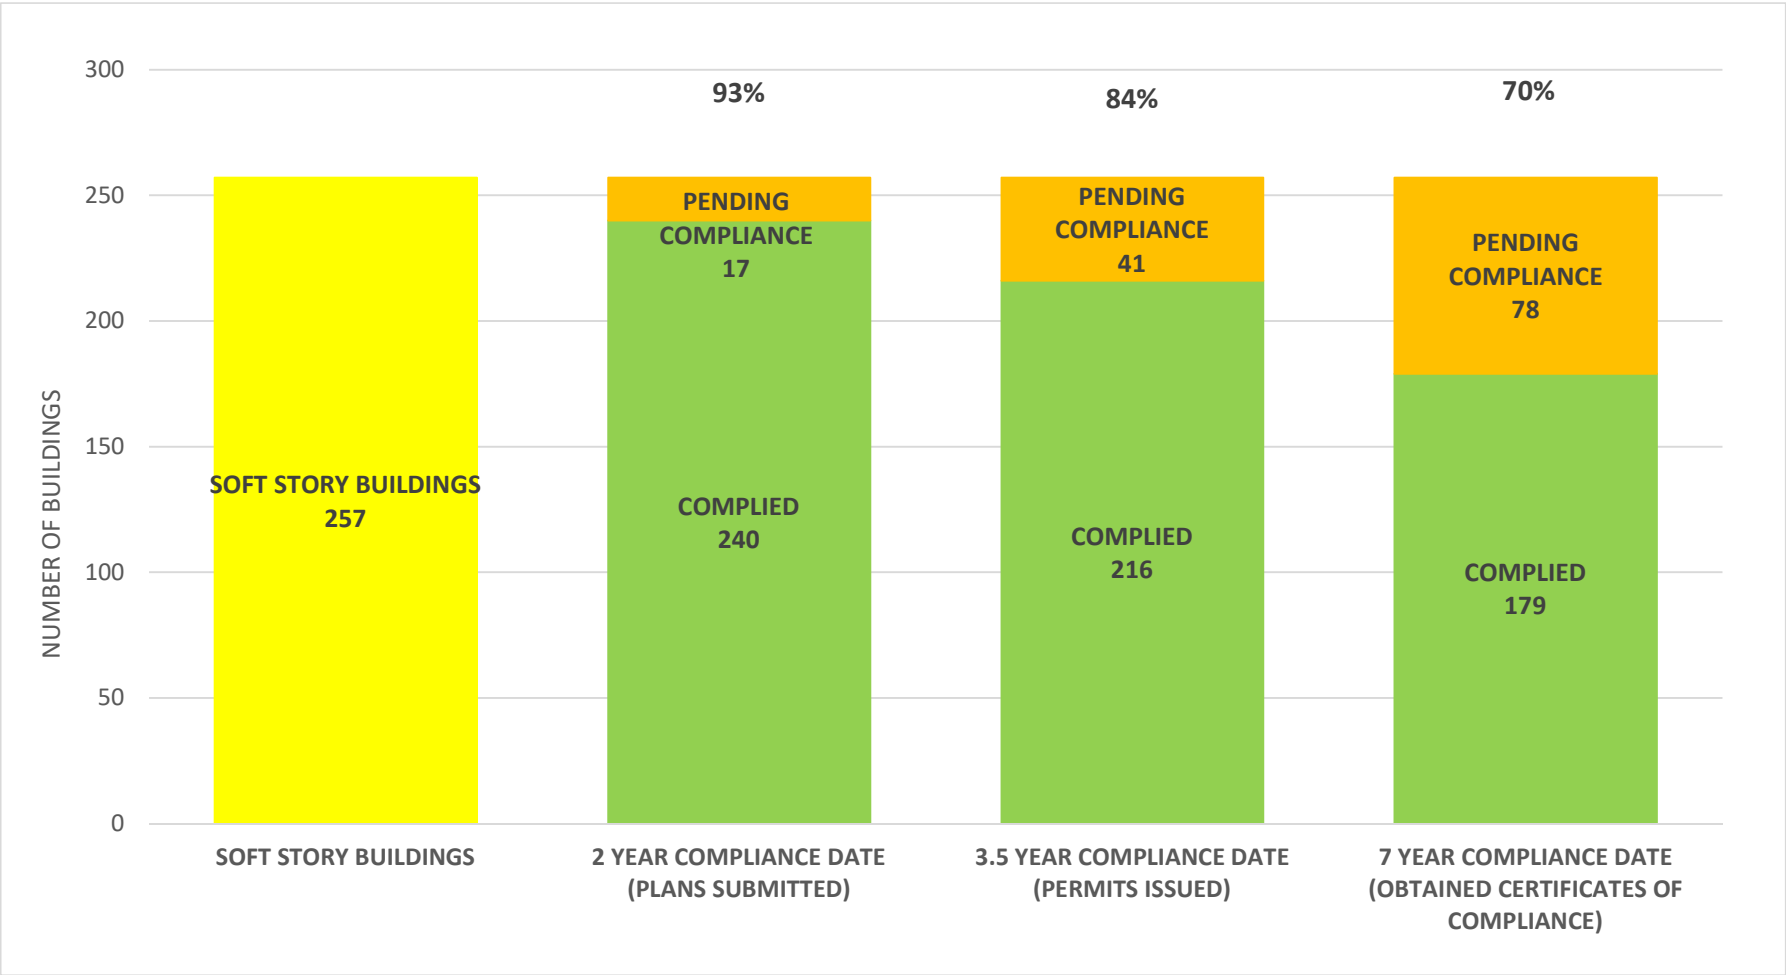

SOFT STORY RETROFIT PROGRAM STATUS FOR CD 14 AS OF May 1, 2023