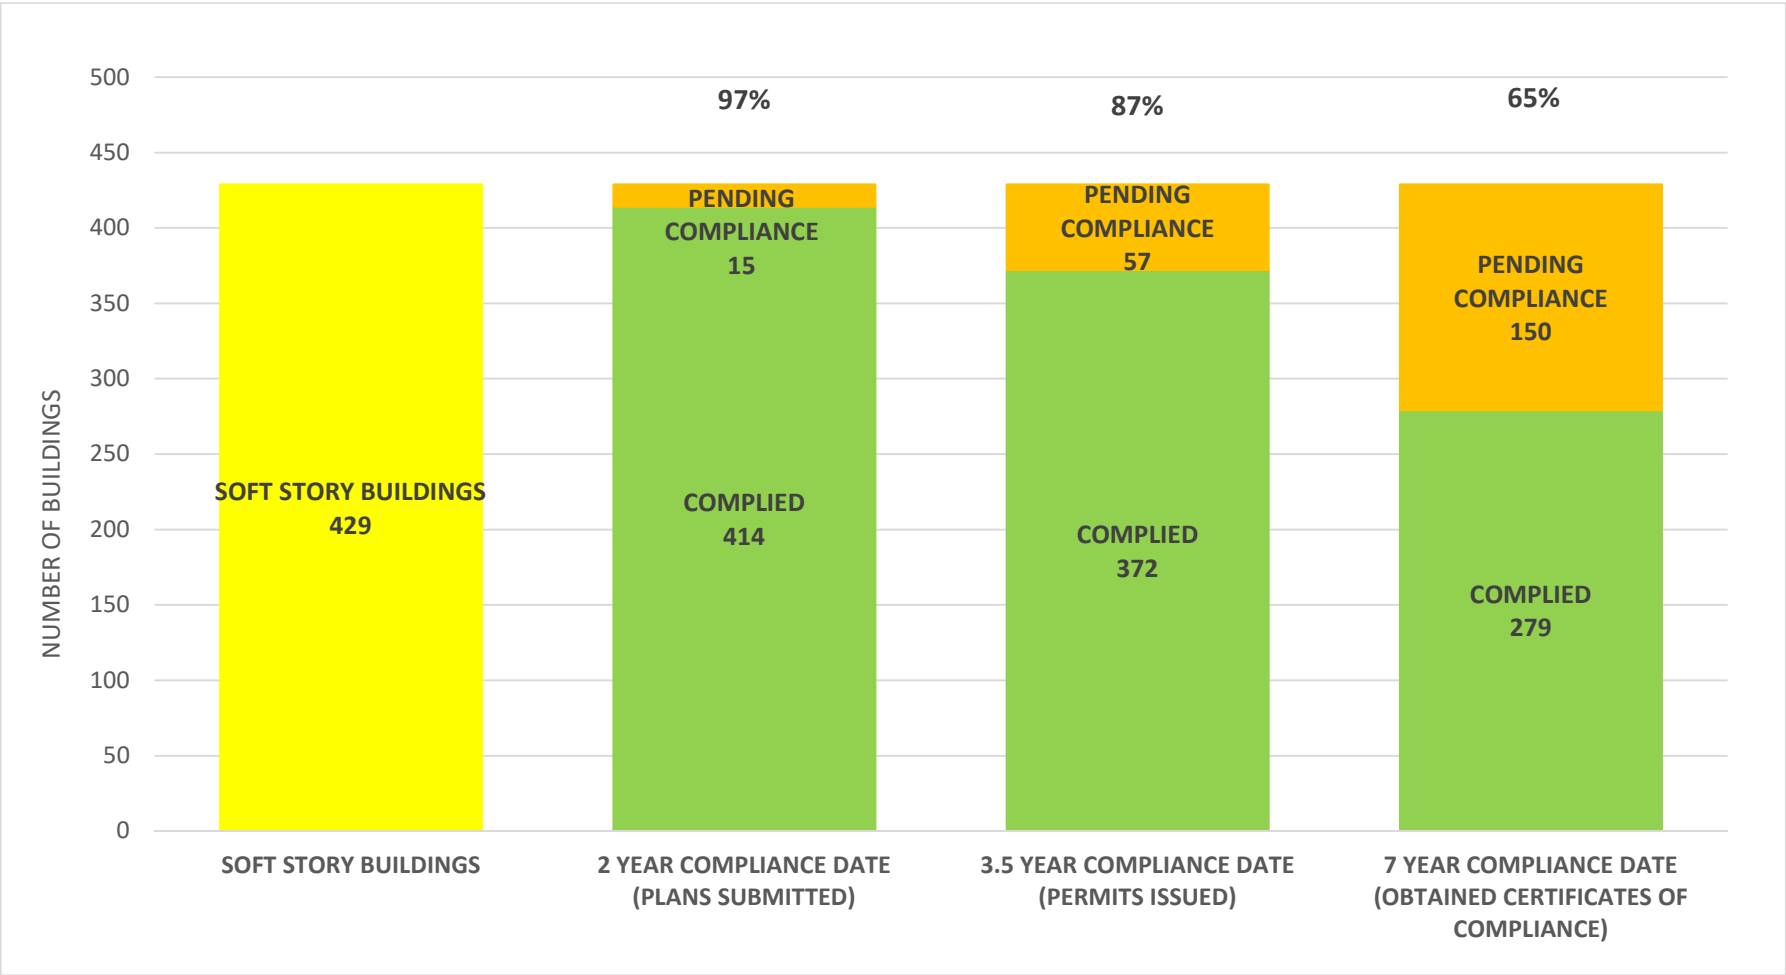

SOFT STORY RETROFIT PROGRAM STATUS AS OF **May 1, 2023**

SOFT STORY RETROFIT PROGRAM STATUS FOR CD 1 AS OF May 1, 2023

SOFT STORY RETROFIT PROGRAM STATUS FOR CD 2 AS OF May 1, 2023

SOFT STORY RETROFIT PROGRAM STATUS FOR CD 3 AS OF May 1, 2023