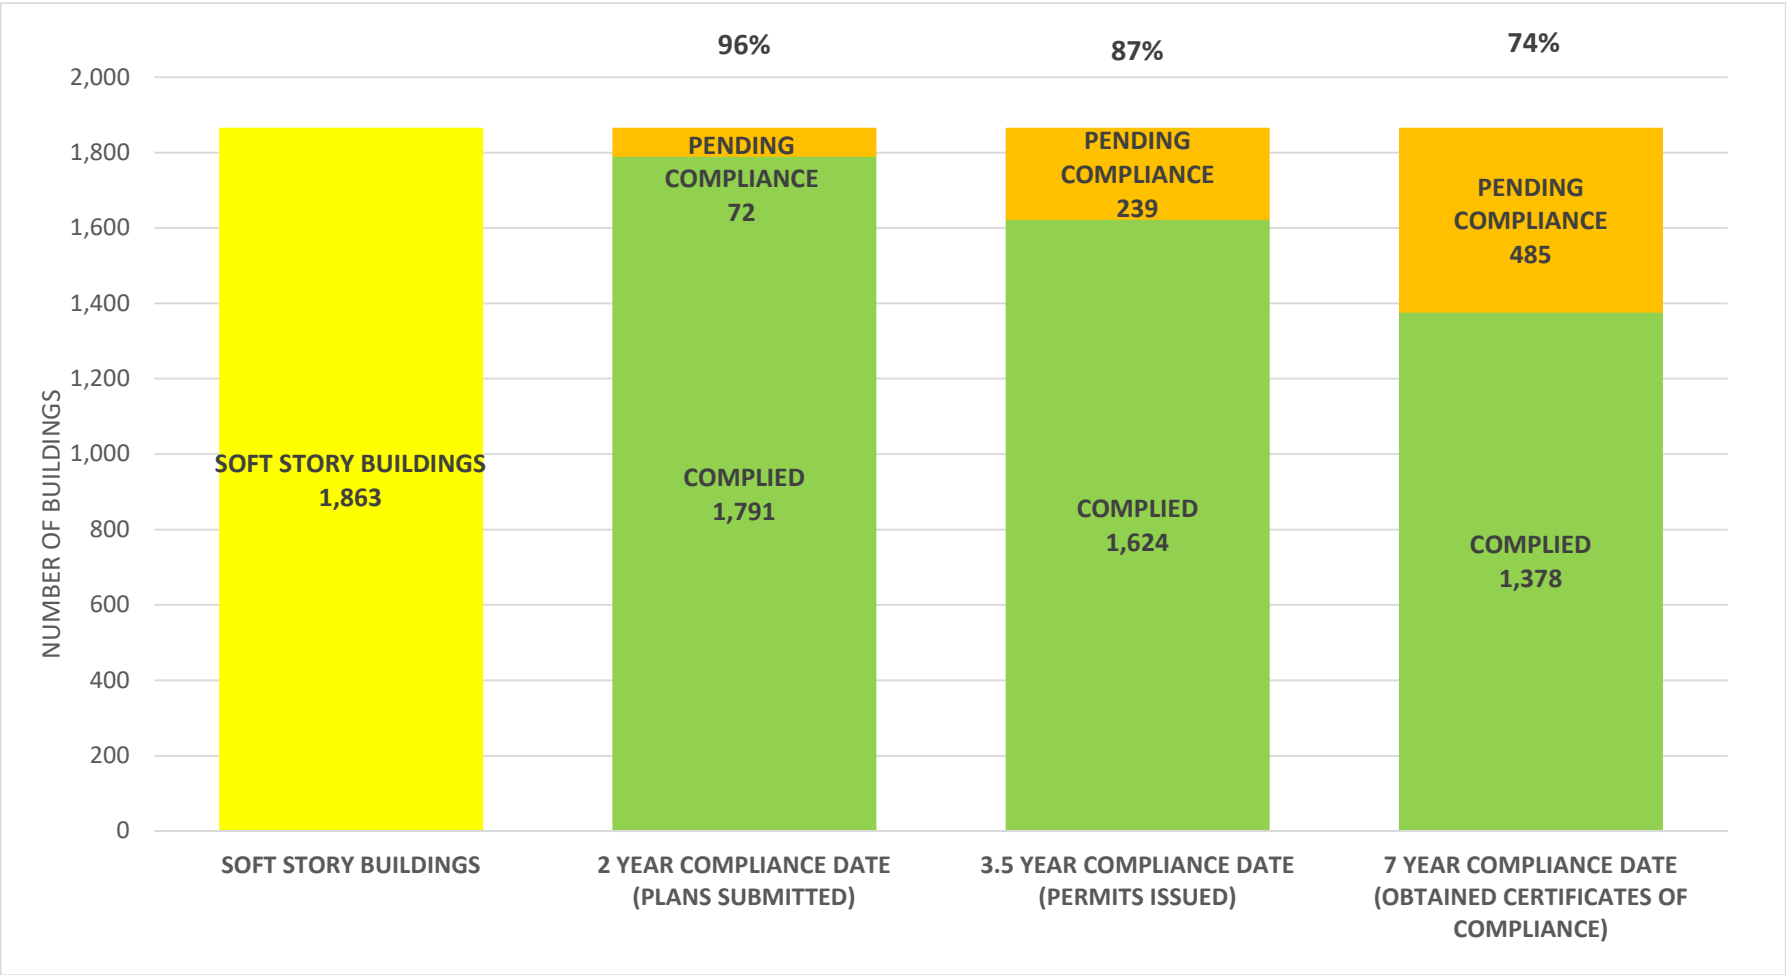

SOFT STORY RETROFIT PROGRAM STATUS FOR CD 5 AS OF May 1, 2023