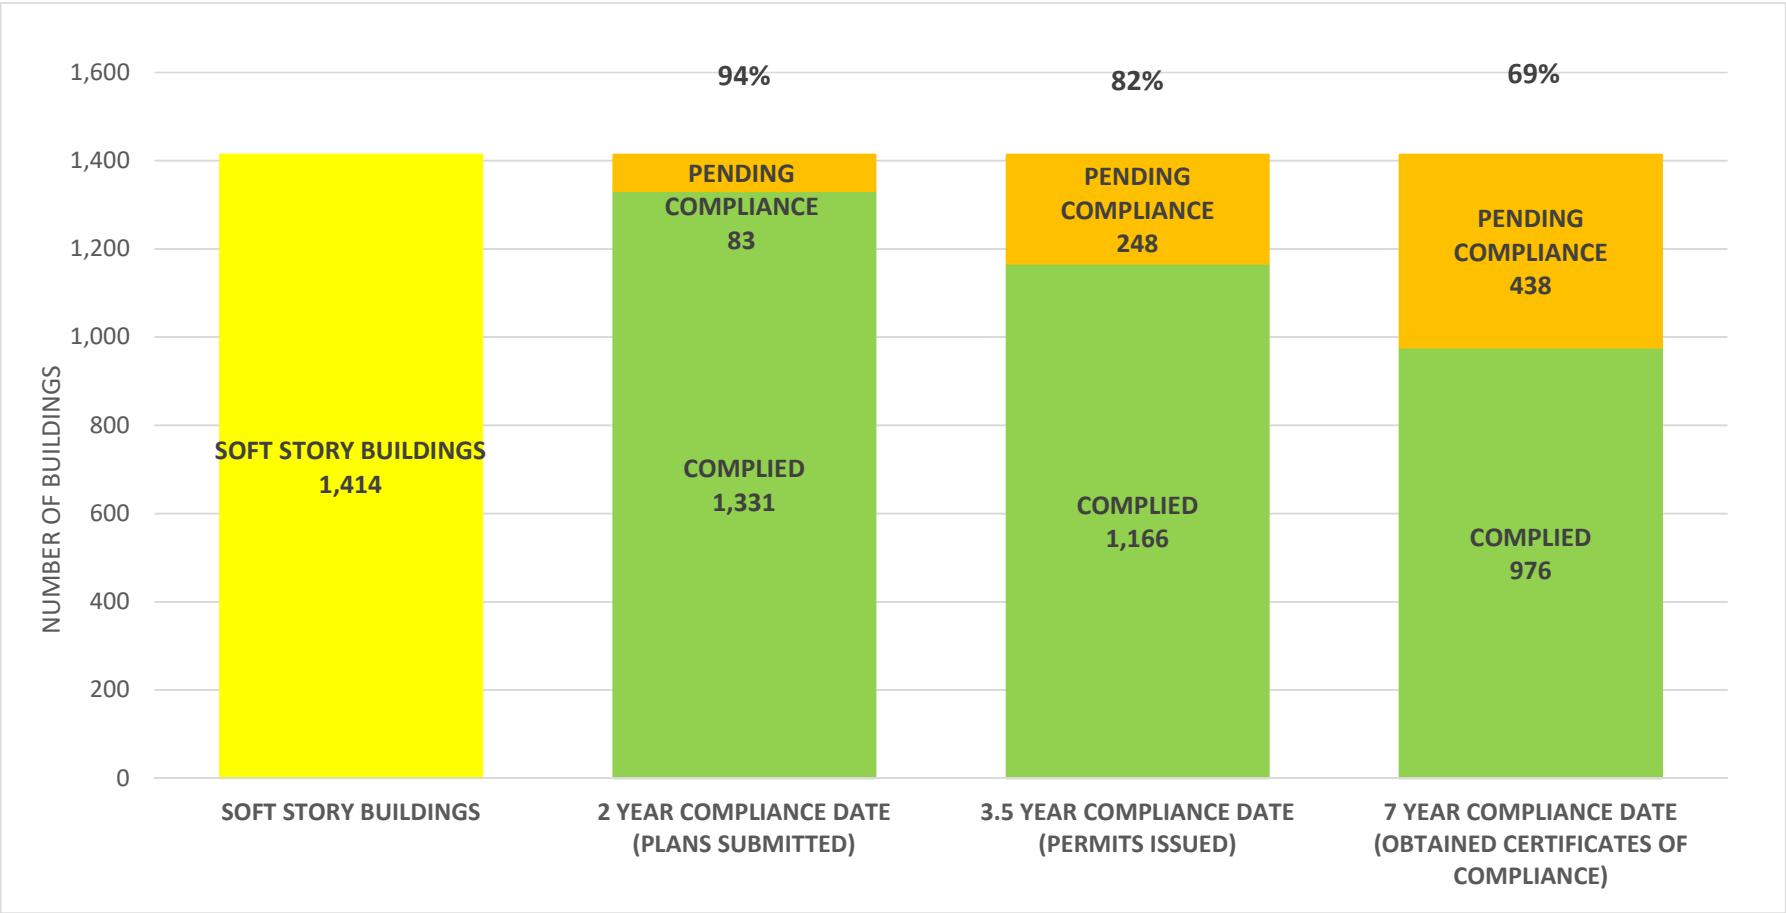

SOFT STORY RETROFIT PROGRAM STATUS AS OF **May 1, 2023**

SOFT STORY RETROFIT PROGRAM STATUS FOR CD 1 AS OF May 1, 2023

SOFT STORY RETROFIT PROGRAM STATUS FOR CD 2 AS OF May 1, 2023

SOFT STORY RETROFIT PROGRAM STATUS FOR CD 3 AS OF May 1, 2023