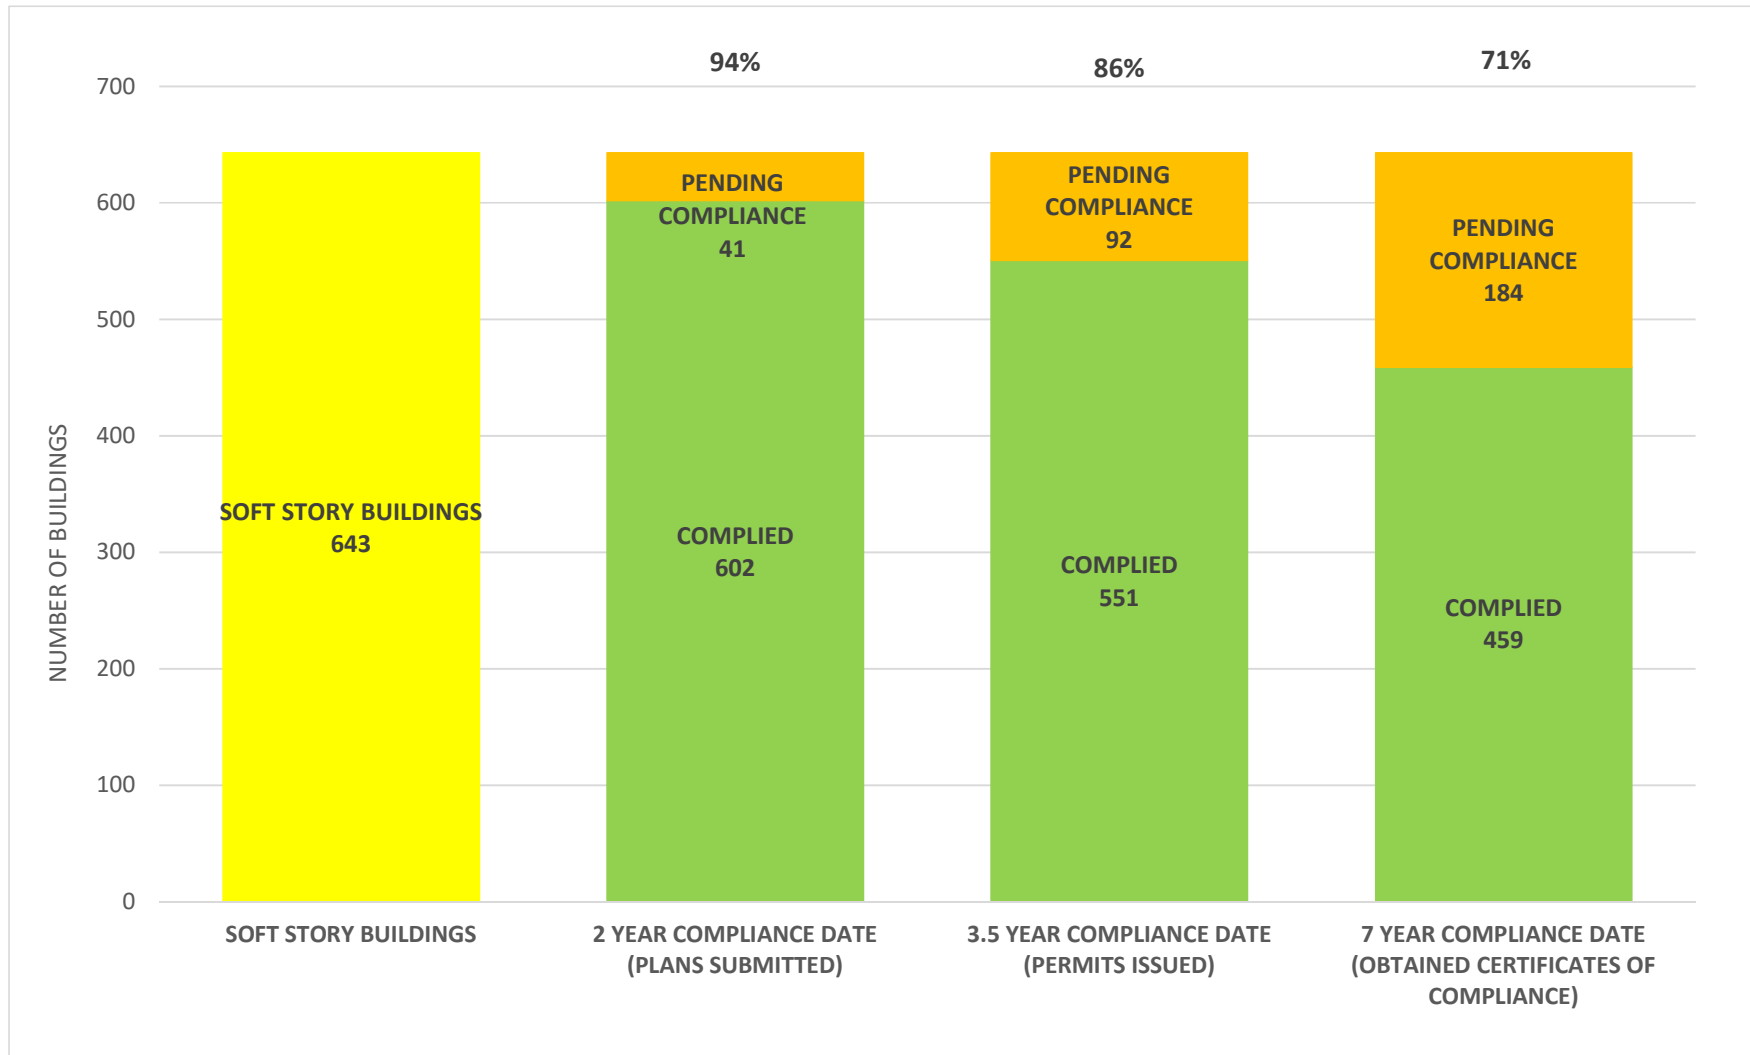

SOFT STORY RETROFIT PROGRAM STATUS FOR CD 4 AS OF May 1, 2023

SOFT STORY RETROFIT PROGRAM STATUS FOR CD 5 AS OF May 1, 2023

SOFT STORY RETROFIT PROGRAM STATUS FOR CD 6 AS OF May 1, 2023

SOFT STORY RETROFIT PROGRAM STATUS FOR CD 7 AS OF May 1, 2023