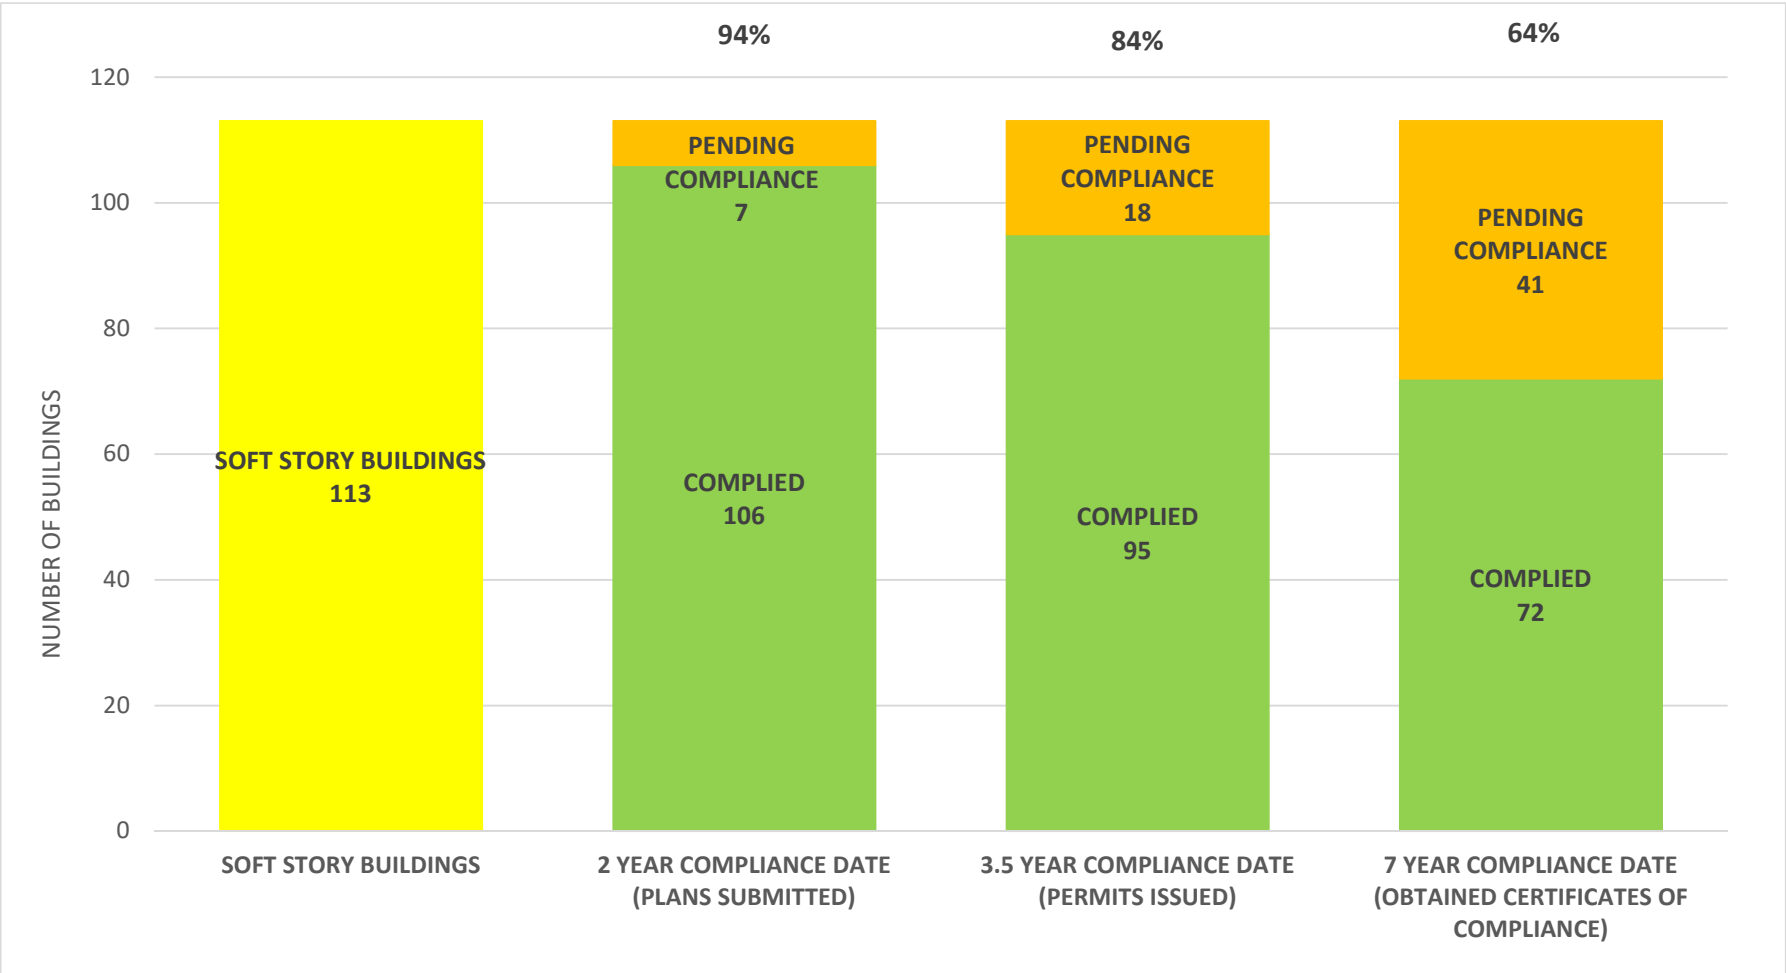

SOFT STORY RETROFIT PROGRAM STATUS FOR CD 9 AS OF May 1, 2023