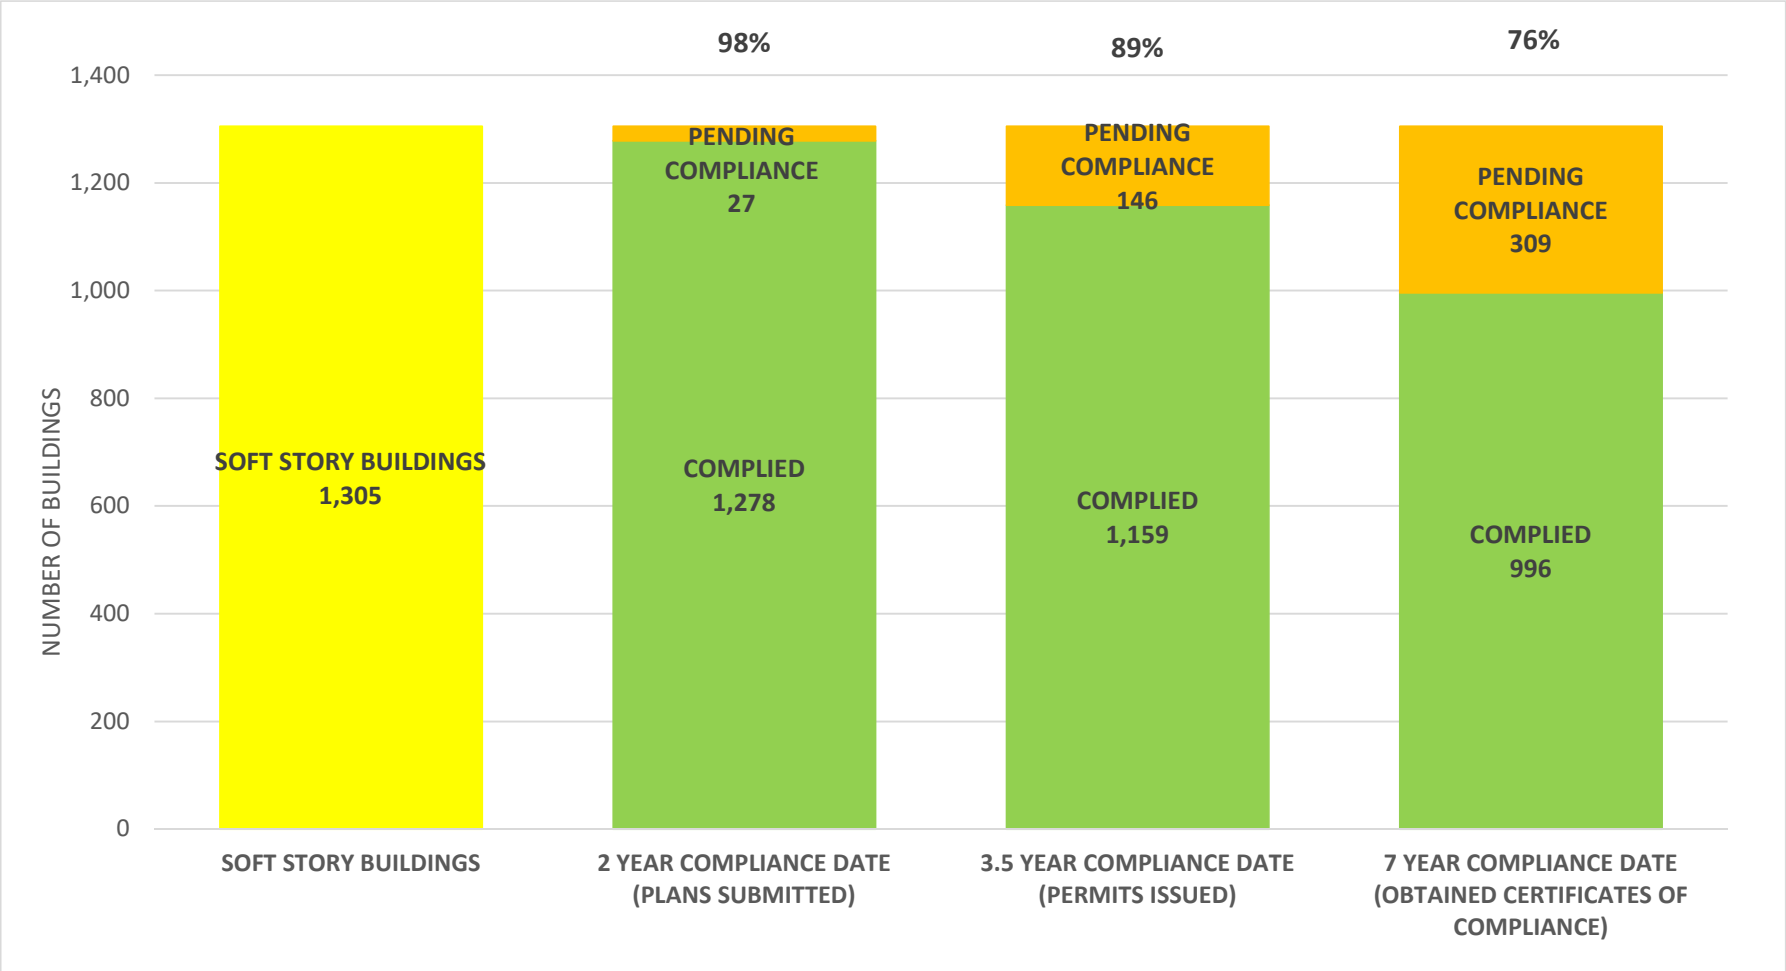

SOFT STORY RETROFIT PROGRAM STATUS FOR CD 4 AS OF May 1, 2023