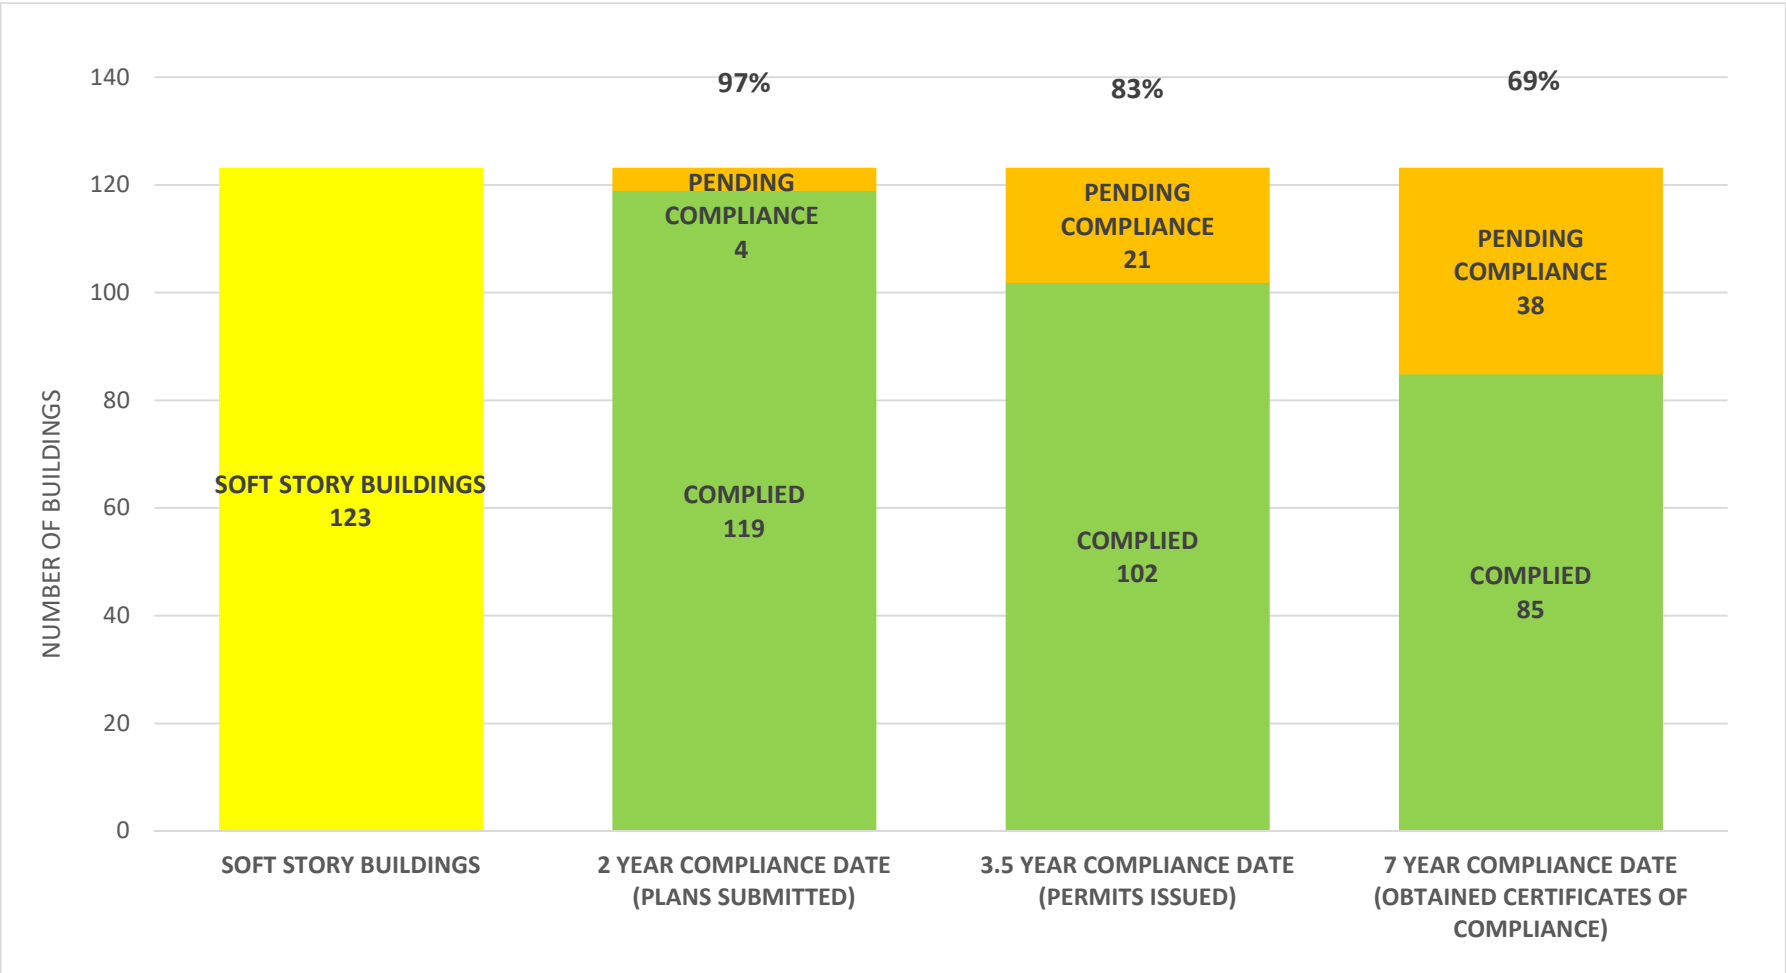

SOFT STORY RETROFIT PROGRAM STATUS FOR CD 4 AS OF May 1, 2023

SOFT STORY RETROFIT PROGRAM STATUS FOR CD 5 AS OF May 1, 2023

SOFT STORY RETROFIT PROGRAM STATUS FOR CD 6 AS OF May 1, 2023

SOFT STORY RETROFIT PROGRAM STATUS FOR CD 7 AS OF May 1, 2023