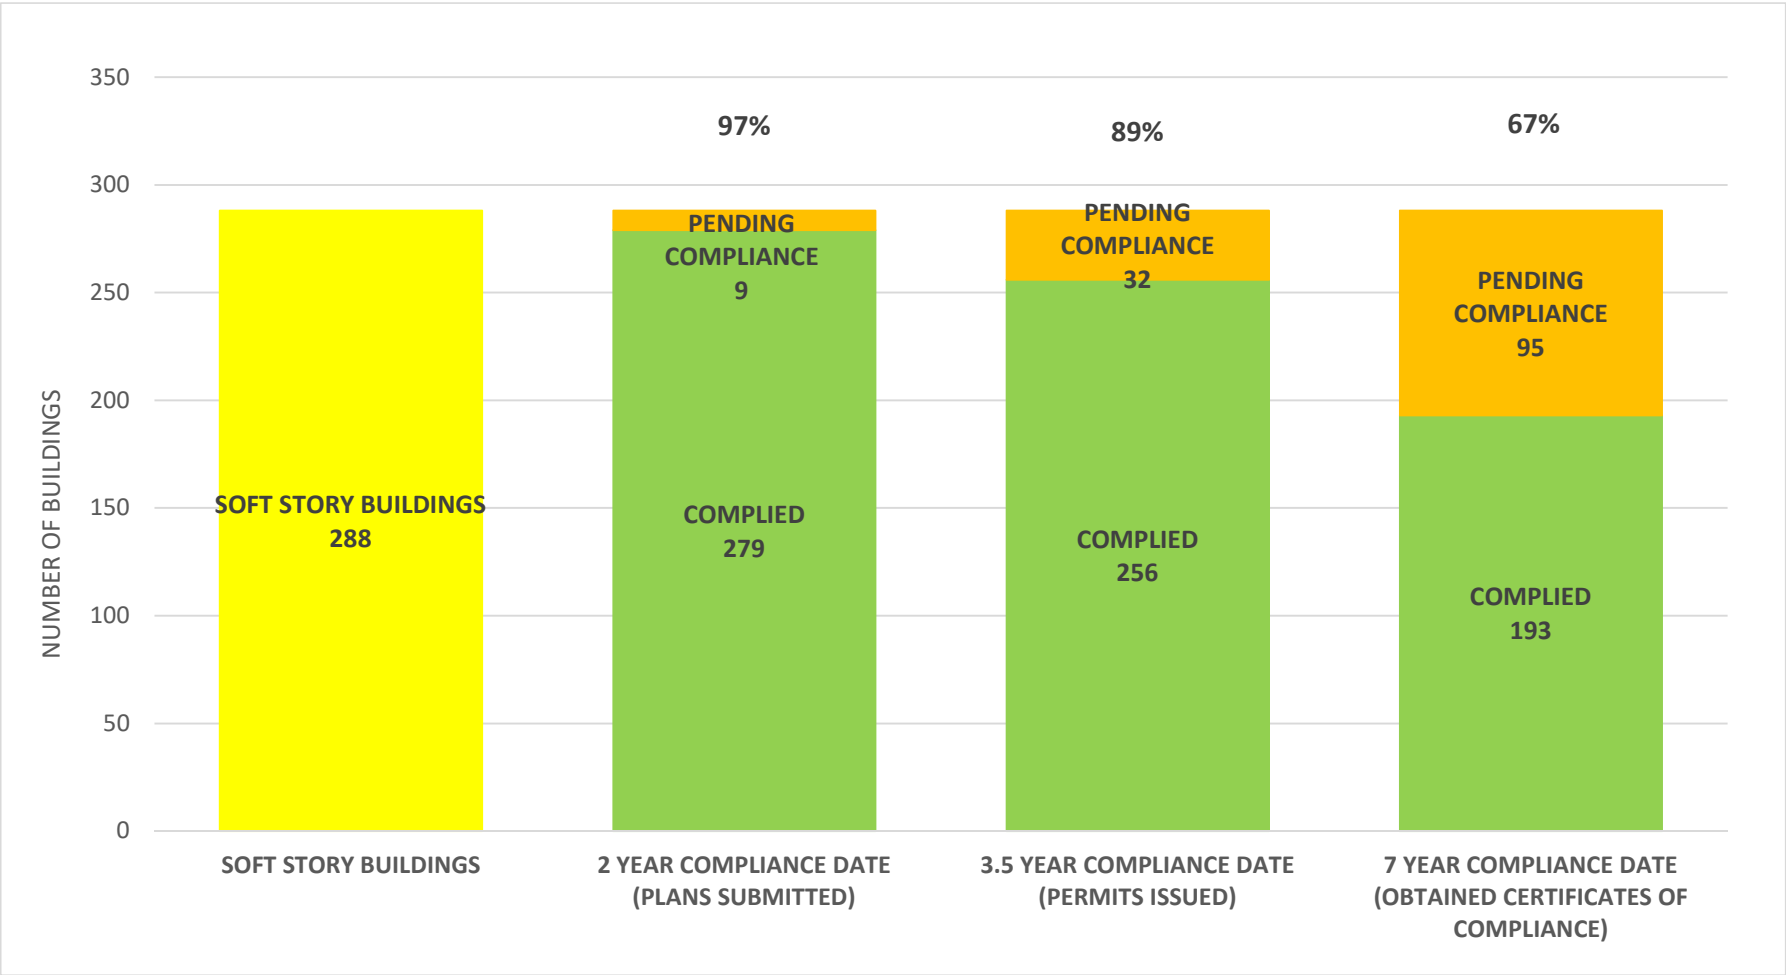

SOFT STORY RETROFIT PROGRAM STATUS FOR CD 12 AS OF May 1, 2023