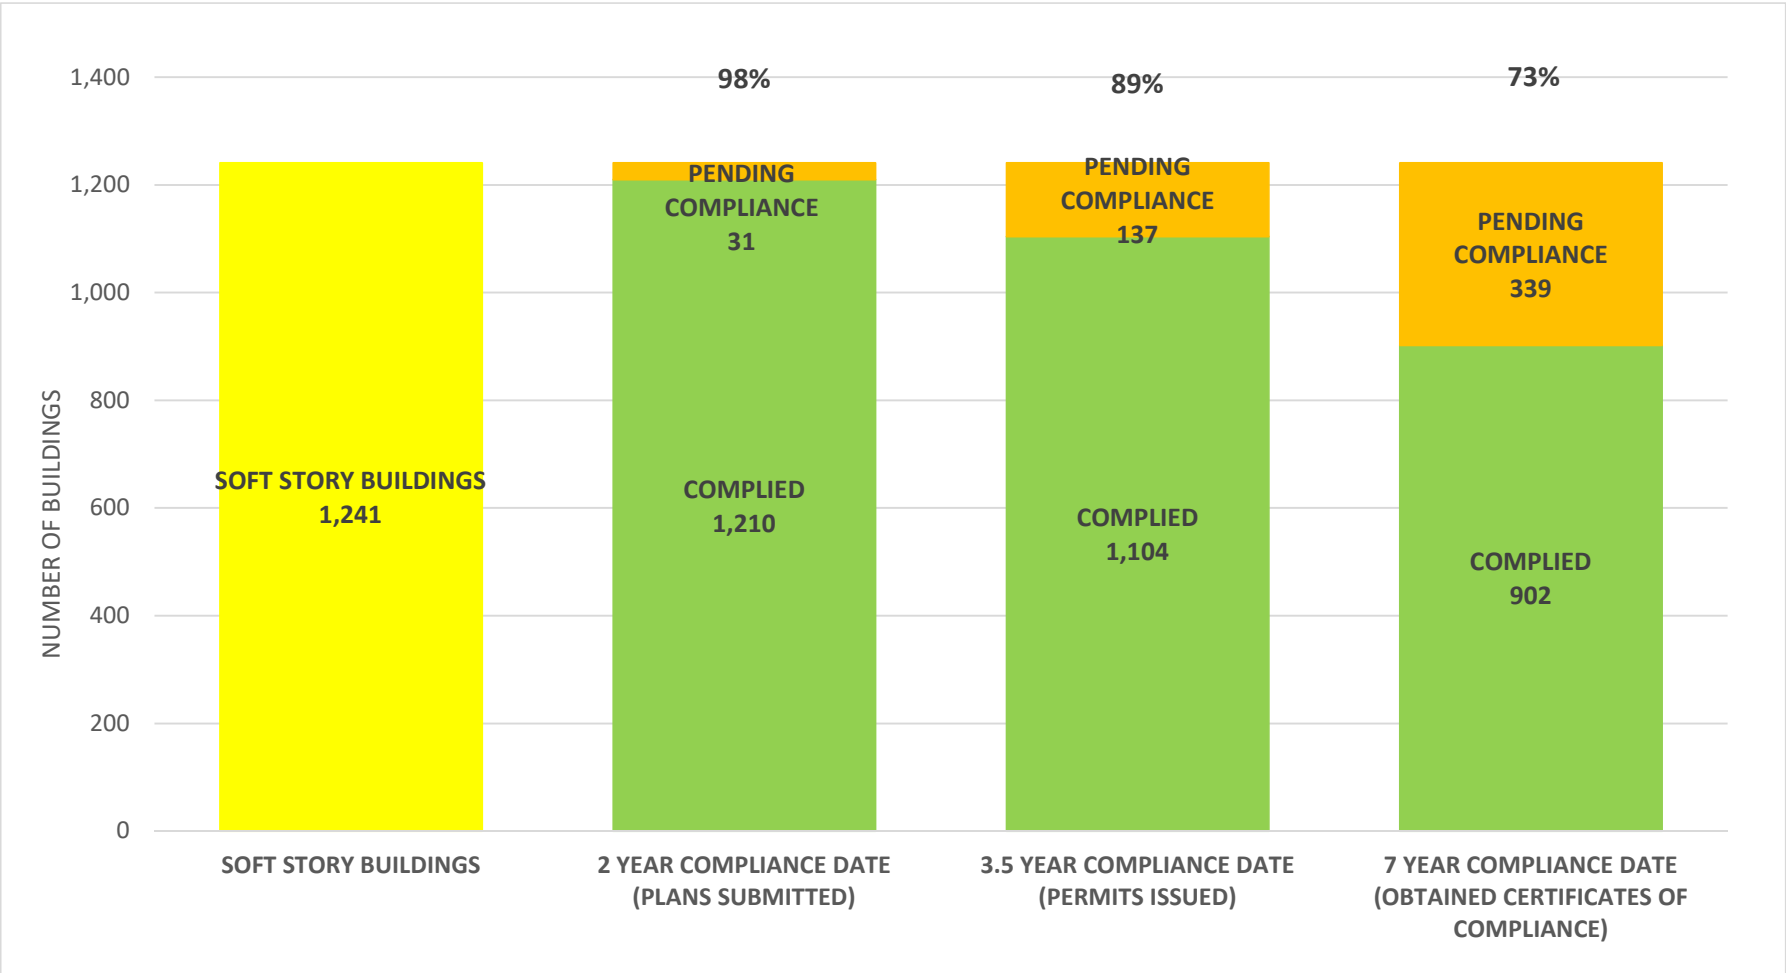

SOFT STORY RETROFIT PROGRAM STATUS FOR CD 10 AS OF May 1, 2023