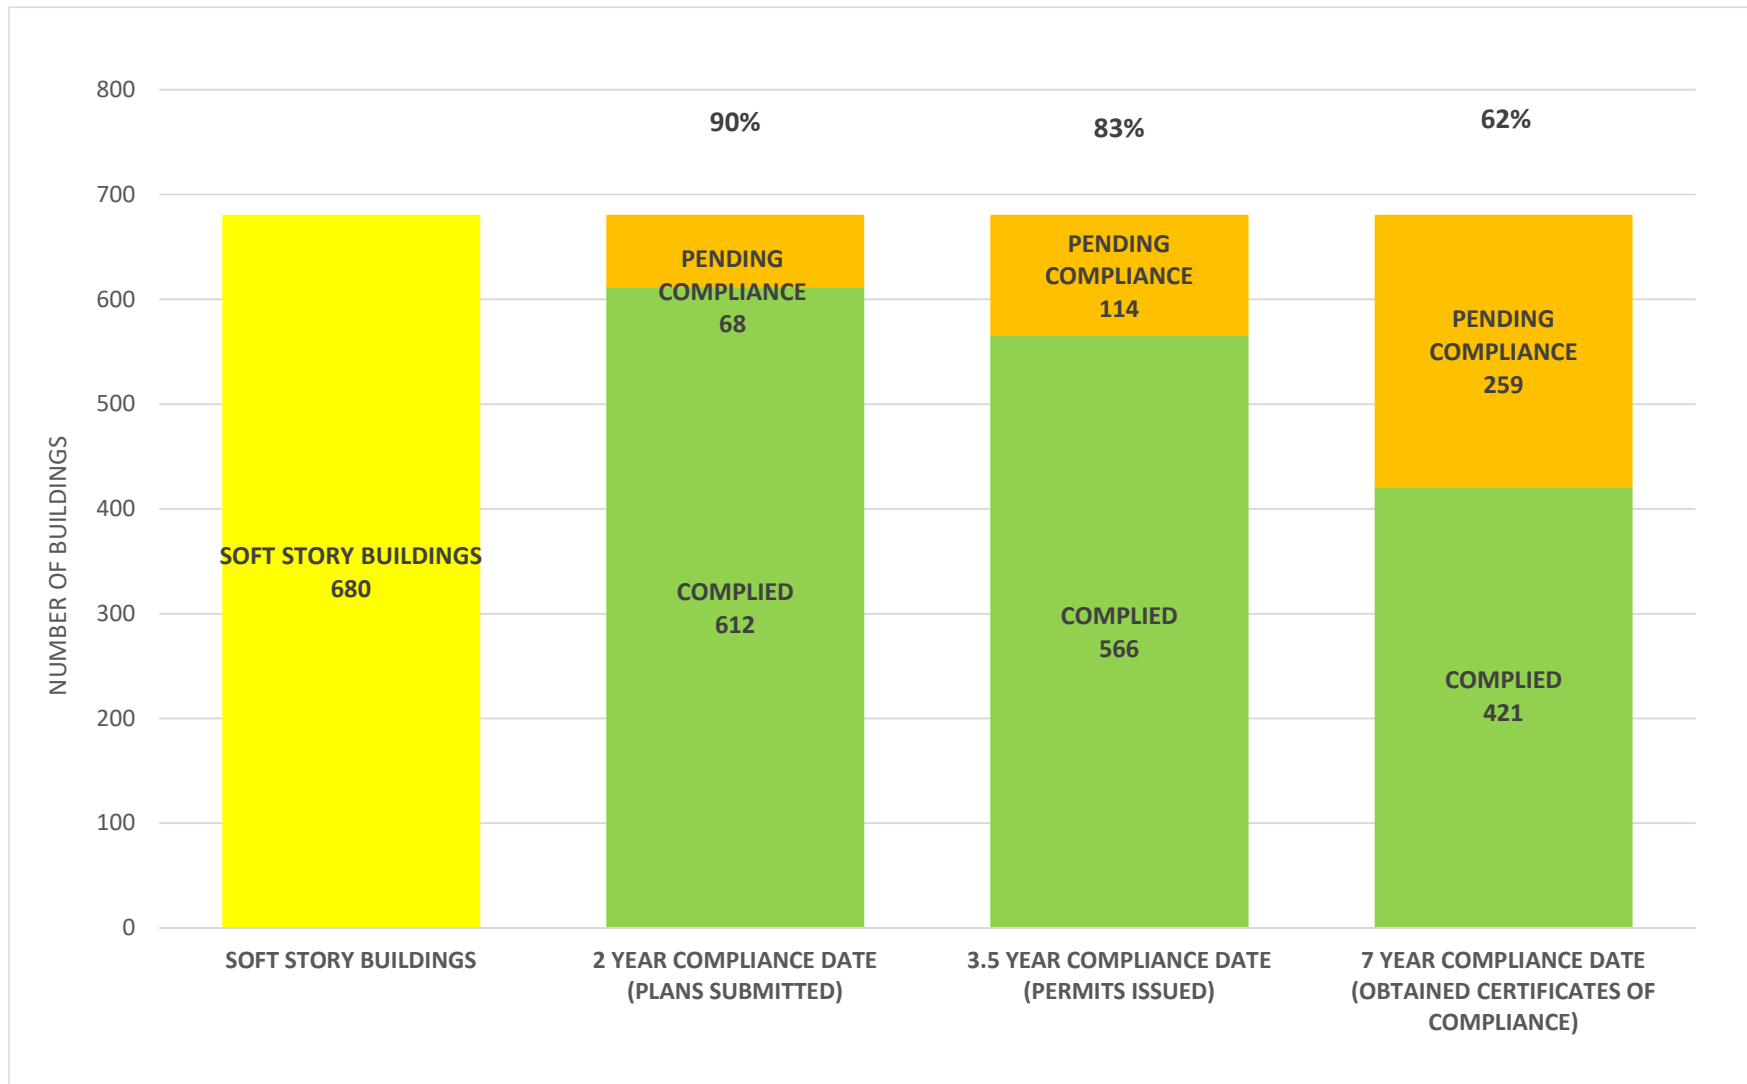

SOFT STORY RETROFIT PROGRAM STATUS FOR CD 3 AS OF May 1, 2023