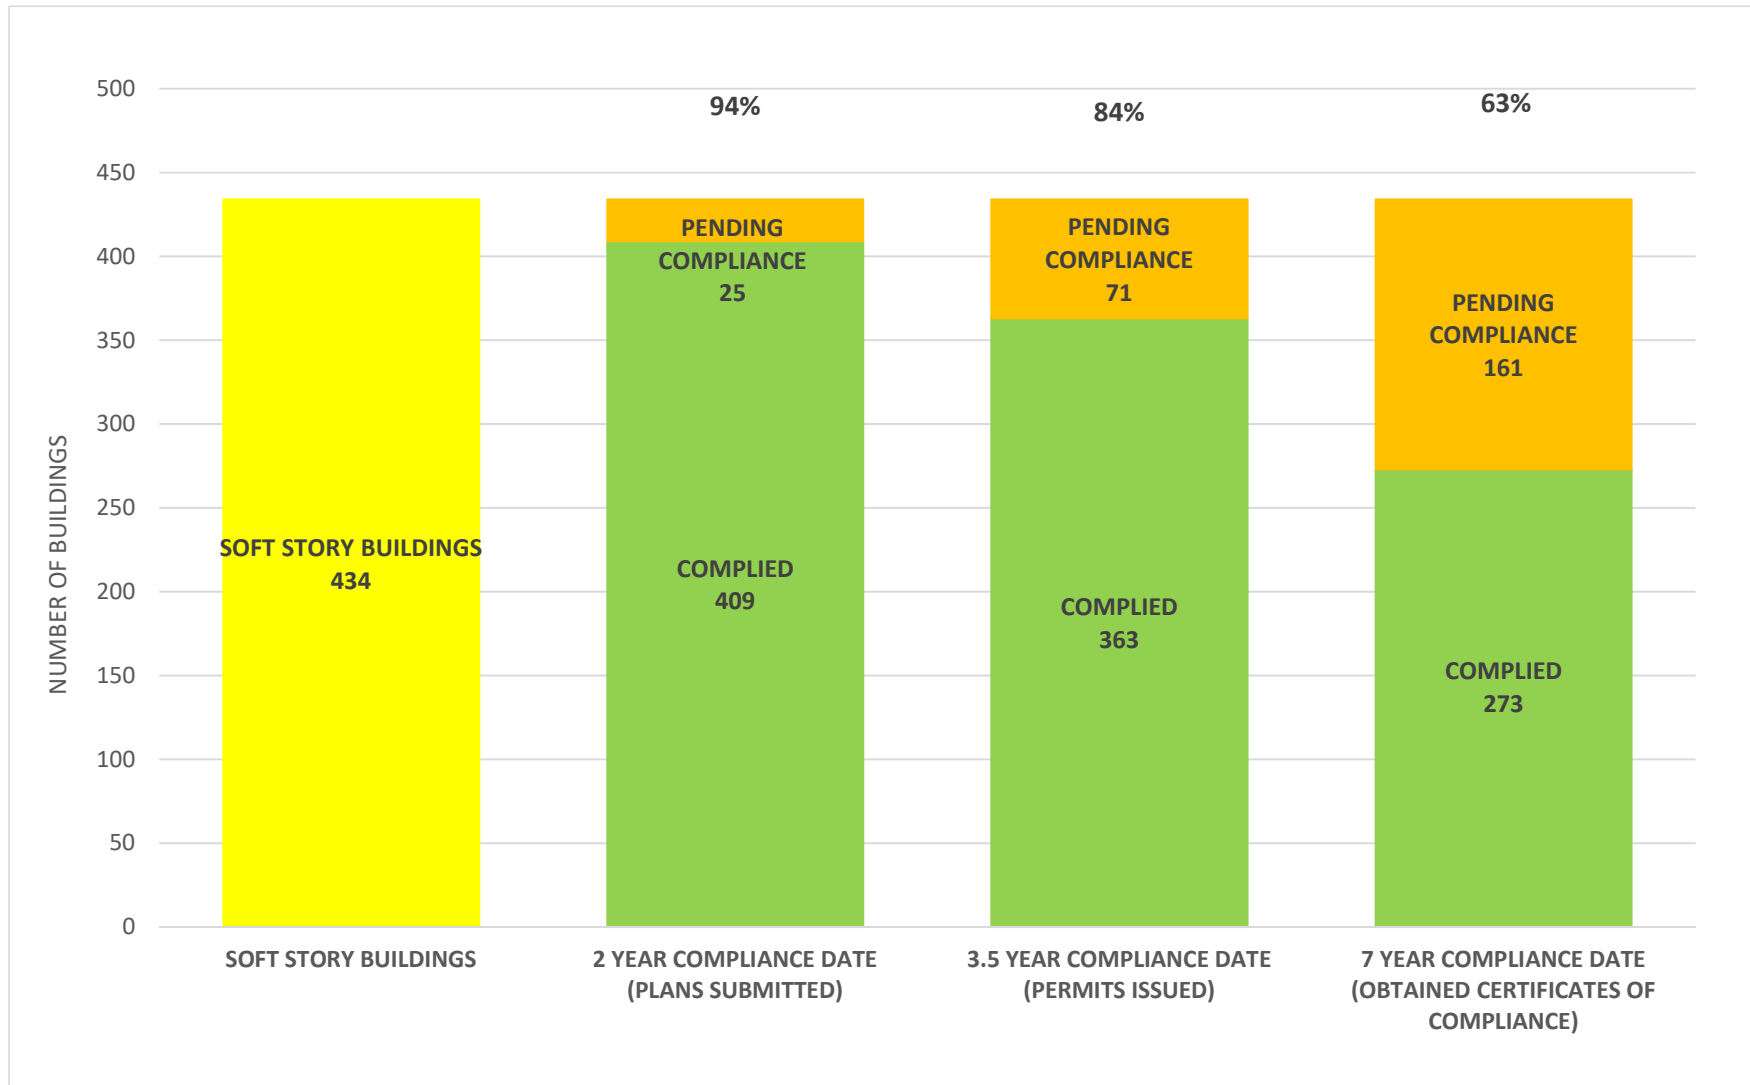

SOFT STORY RETROFIT PROGRAM STATUS FOR CD 8 AS OF May 1, 2023