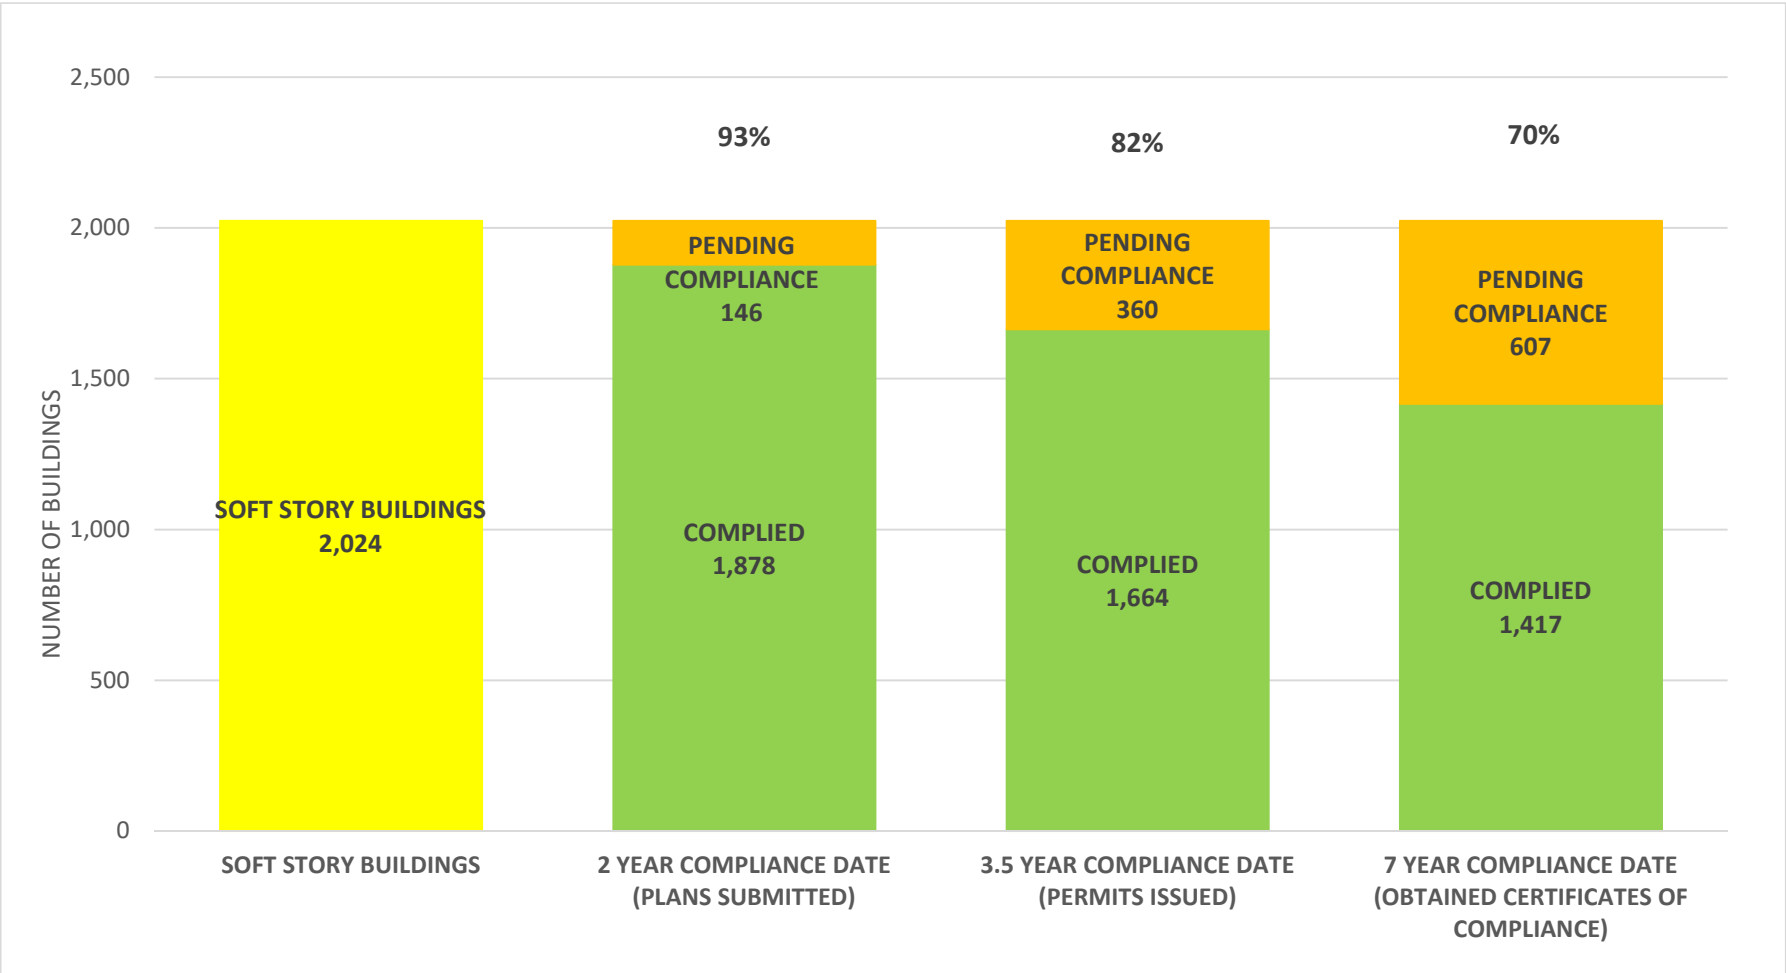

SOFT STORY RETROFIT PROGRAM STATUS FOR CD 8 AS OF May 1, 2023

SOFT STORY RETROFIT PROGRAM STATUS FOR CD 9 AS OF May 1, 2023

SOFT STORY RETROFIT PROGRAM STATUS FOR CD 10 AS OF May 1, 2023

SOFT STORY RETROFIT PROGRAM STATUS FOR CD 11 AS OF May 1, 2023