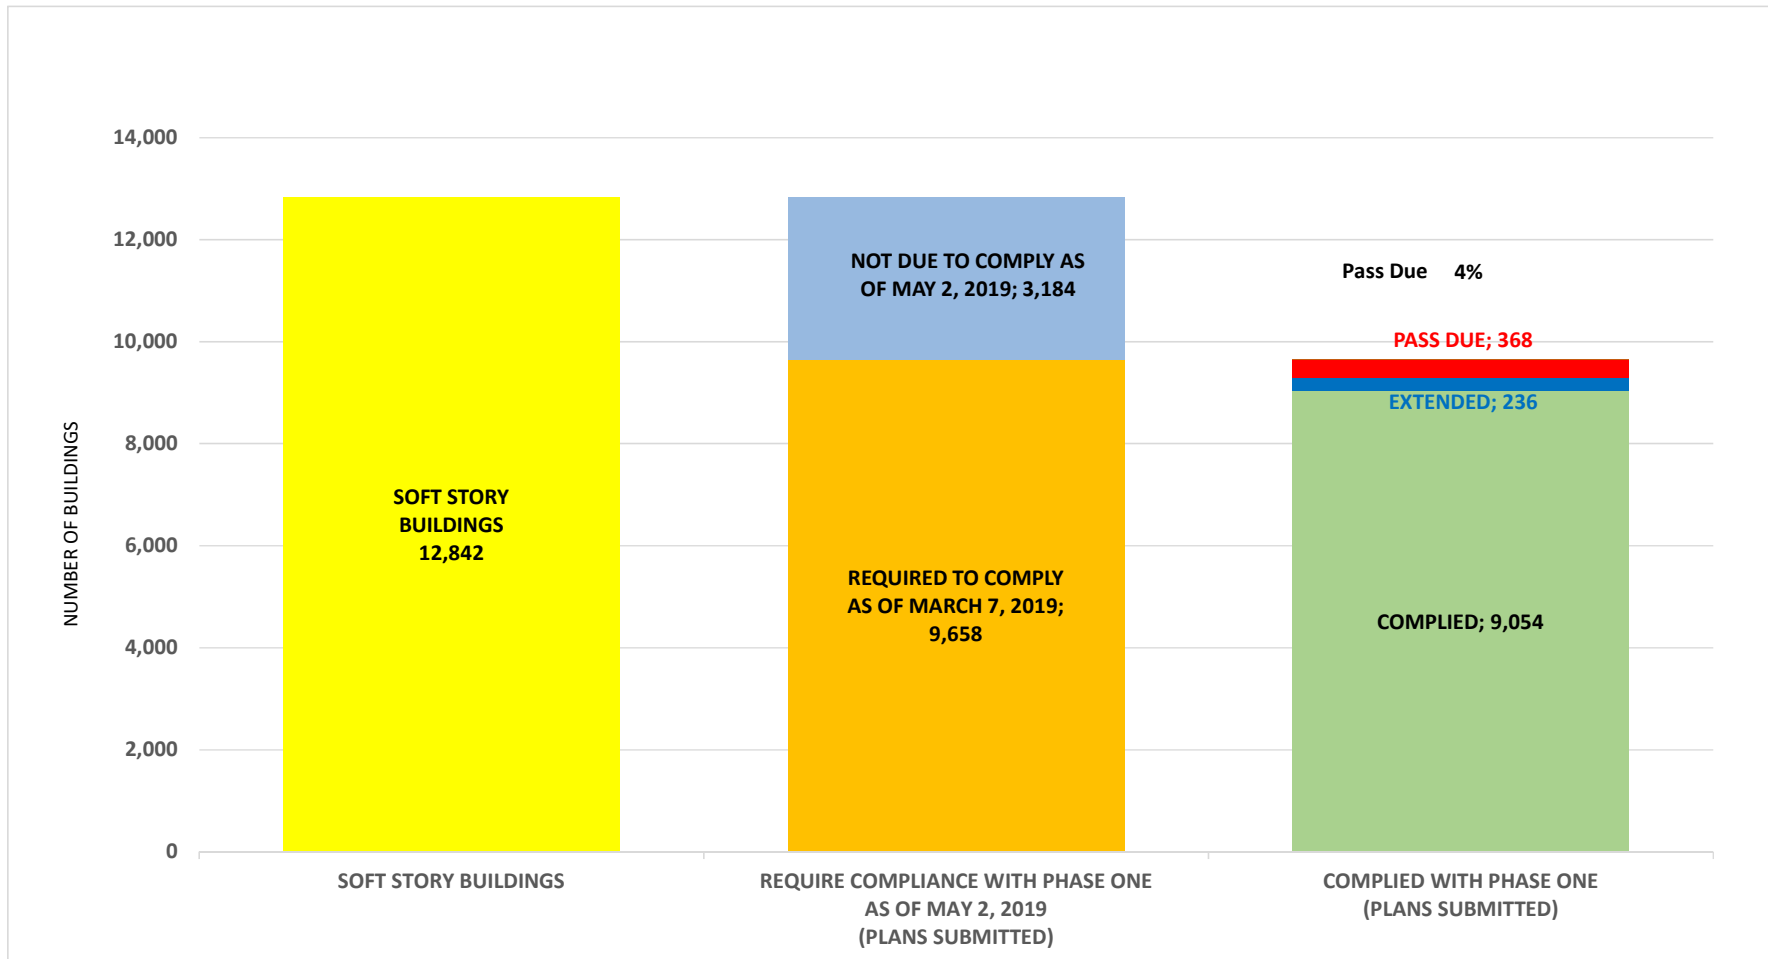

SOFT STORY RETROFIT PROGRAM STATUS AS OF May 2, 2019

STORY RETROFIT PROGRAM STATUS FOR APARTMENT BUILDINGS A May 2, 2019

SOFT STORY RETROFIT PROGRAM STATUS FOR CONDO BUILDINGS AS OF **May 2, 2019**

SOFT STORY RETROFIT PROGRAM STATUS FOR PHASE 1 AS OF May 2, 2019