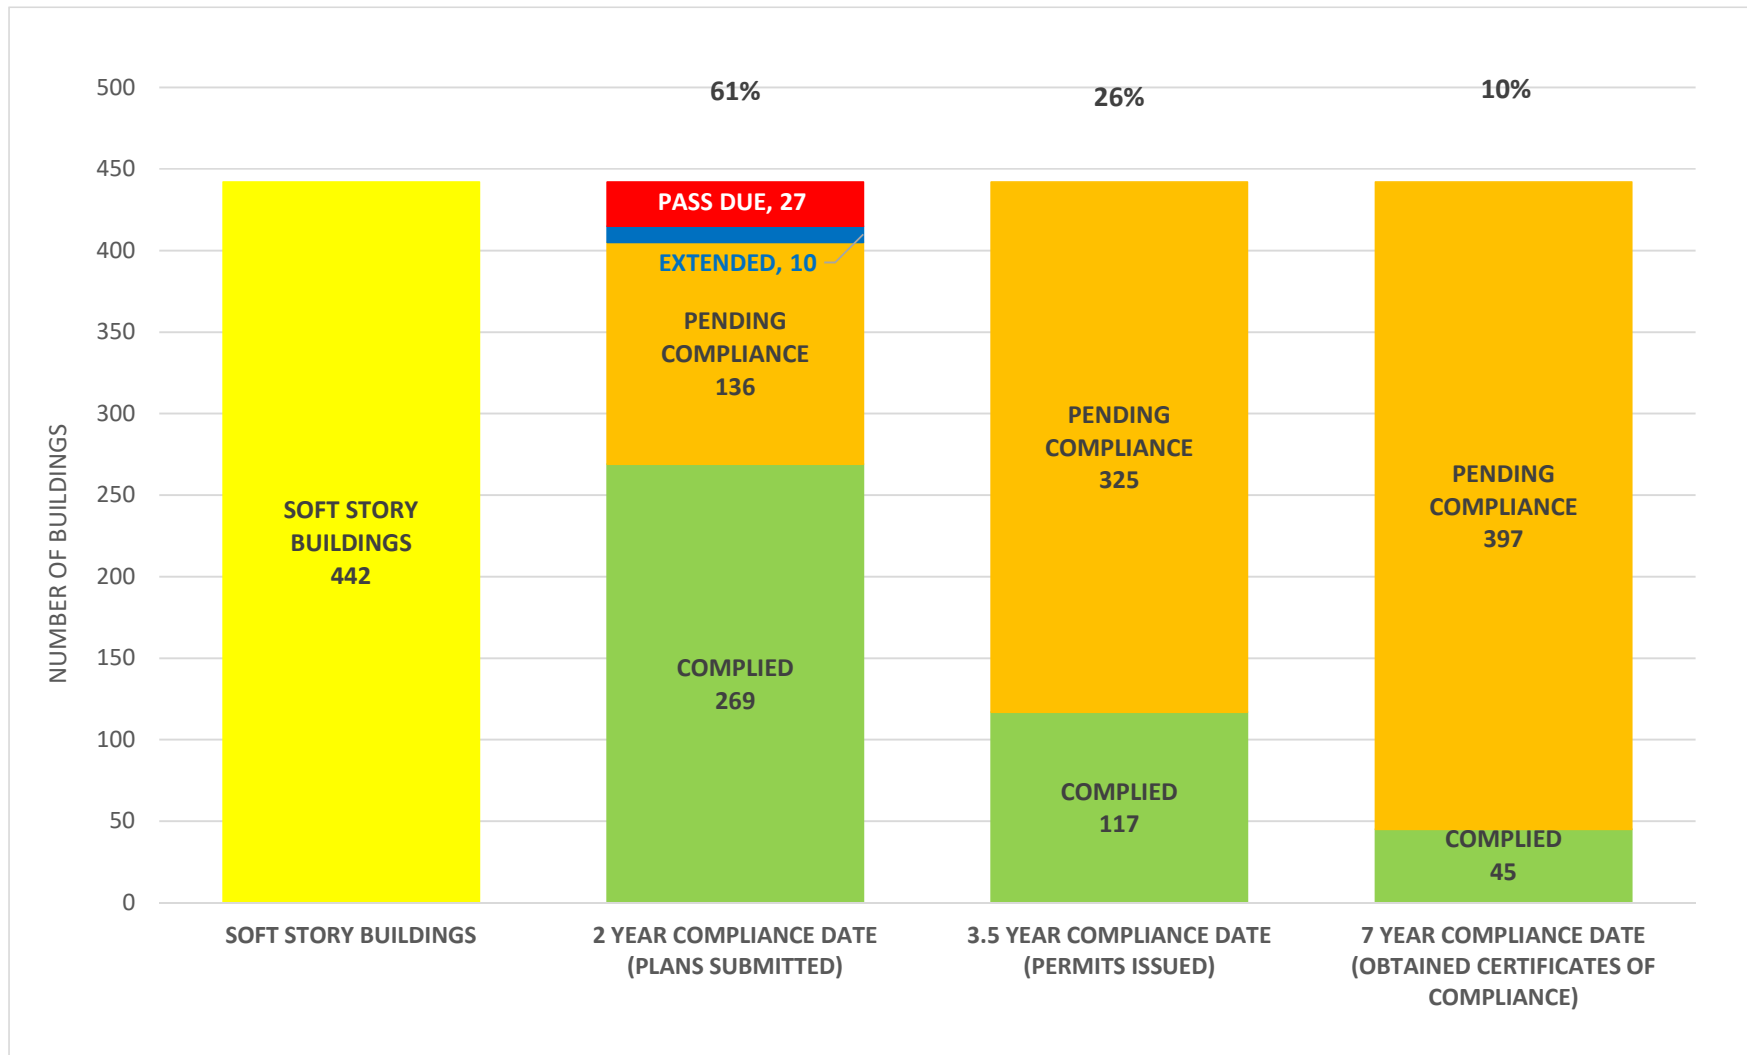

SOFT STORY RETROFIT PROGRAM STATUS FOR CD 8 AS OF **May 2, 2019**