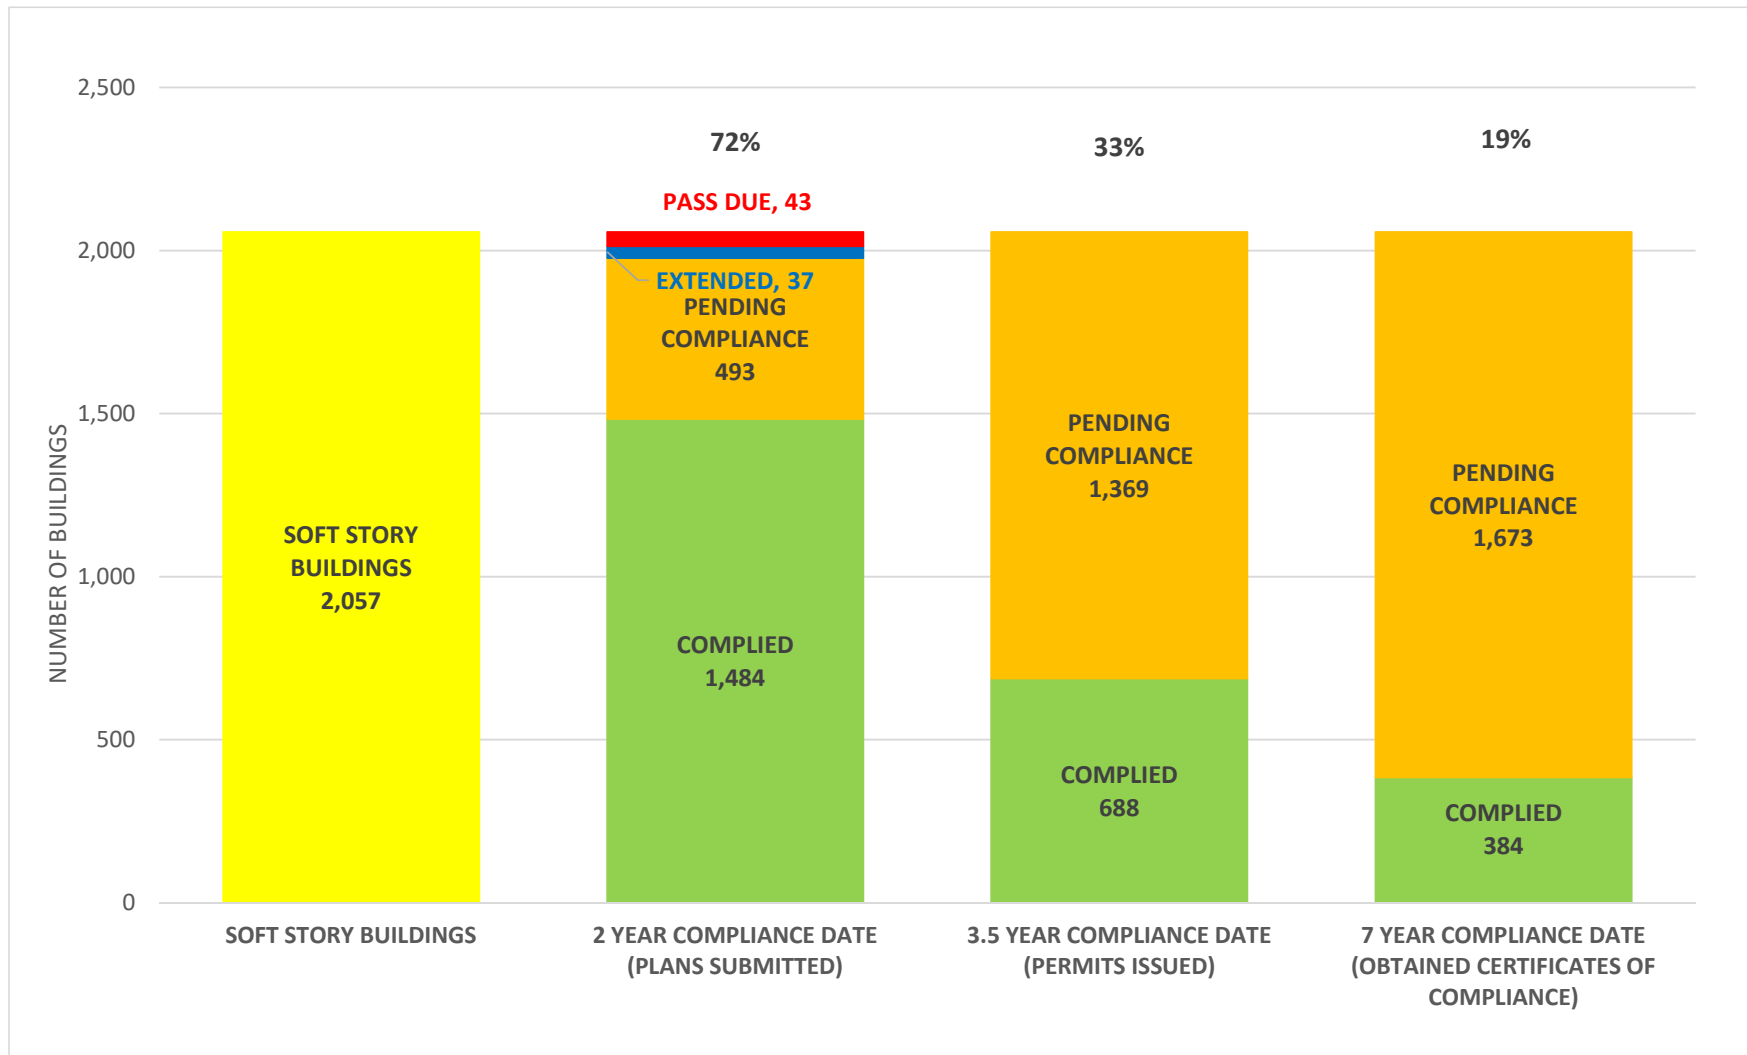

SOFT STORY RETROFIT PROGRAM STATUS FOR CD 11 AS OF May 2, 2019