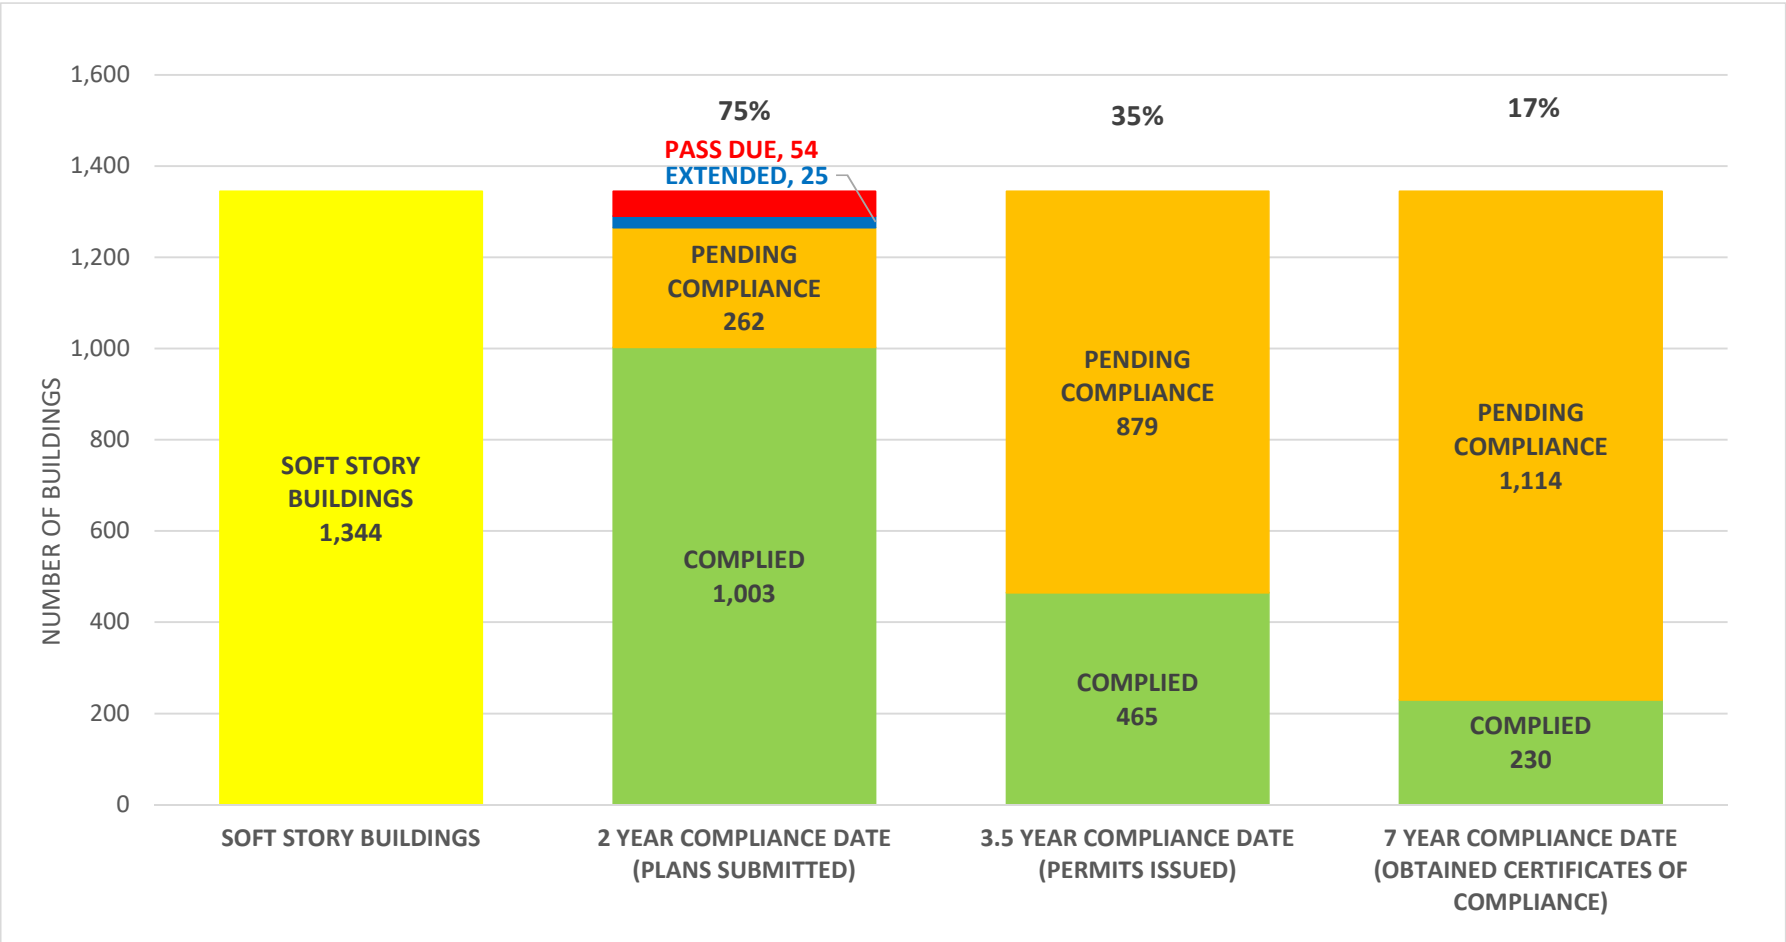

SOFT STORY RETROFIT PROGRAM STATUS FOR CD 4 AS OF May 2, 2019