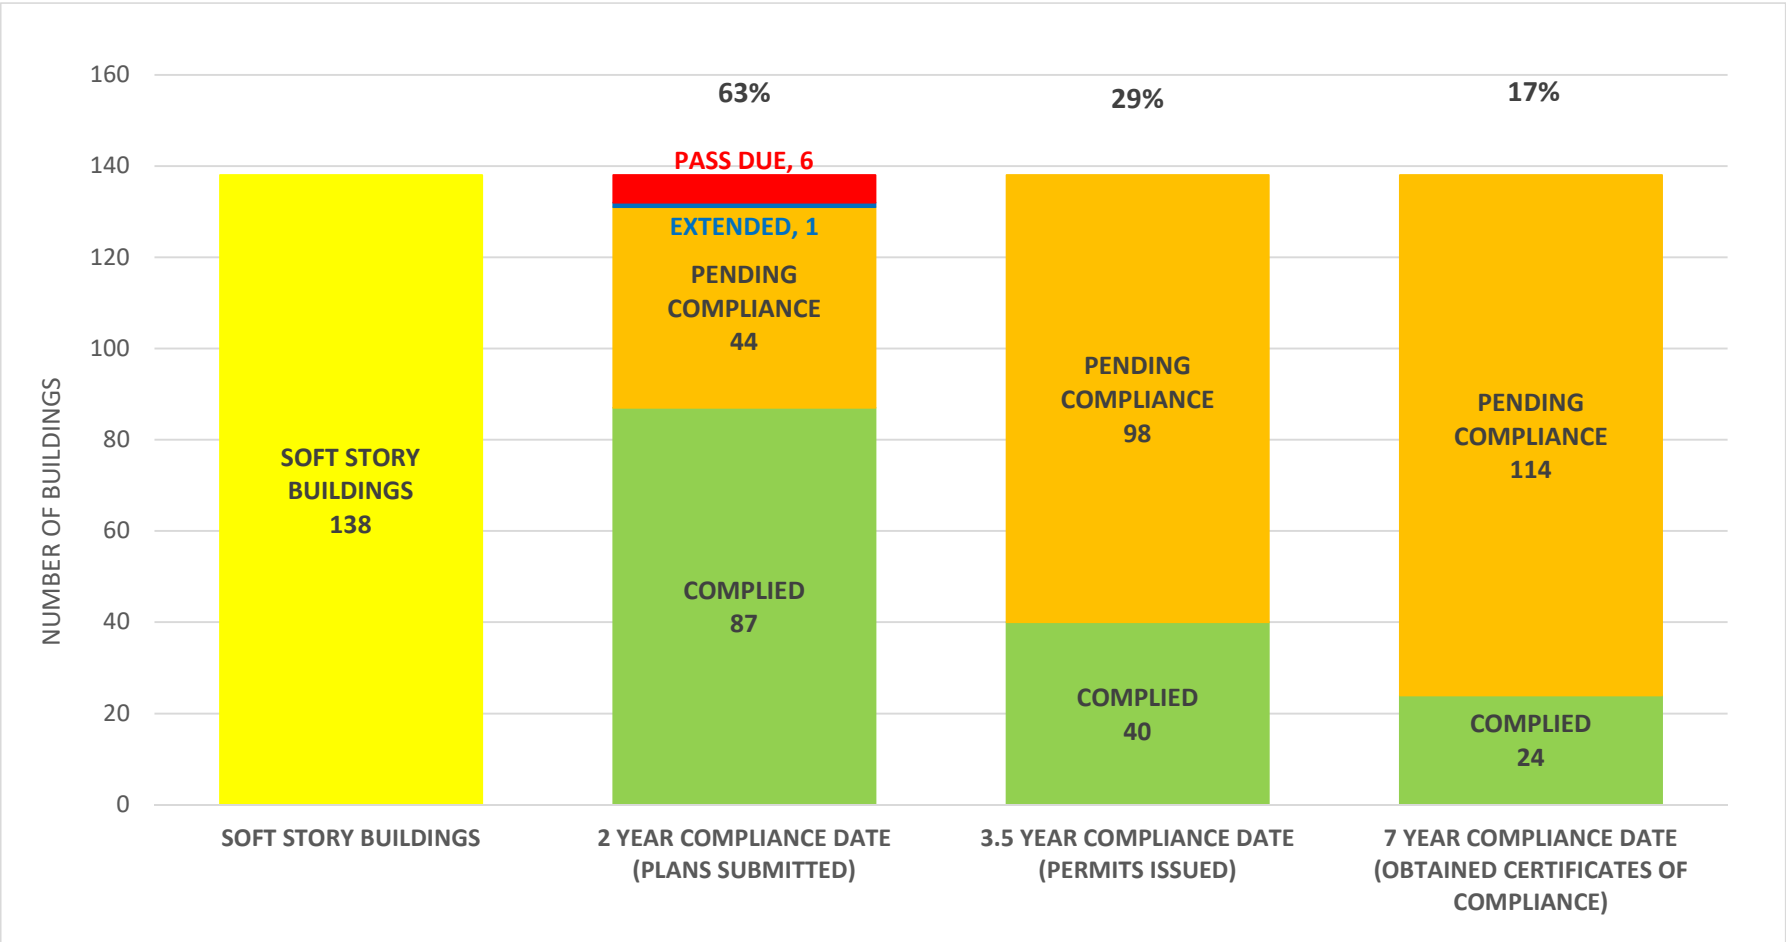

SOFT STORY RETROFIT PROGRAM STATUS FOR CD 7 AS OF May 2, 2019