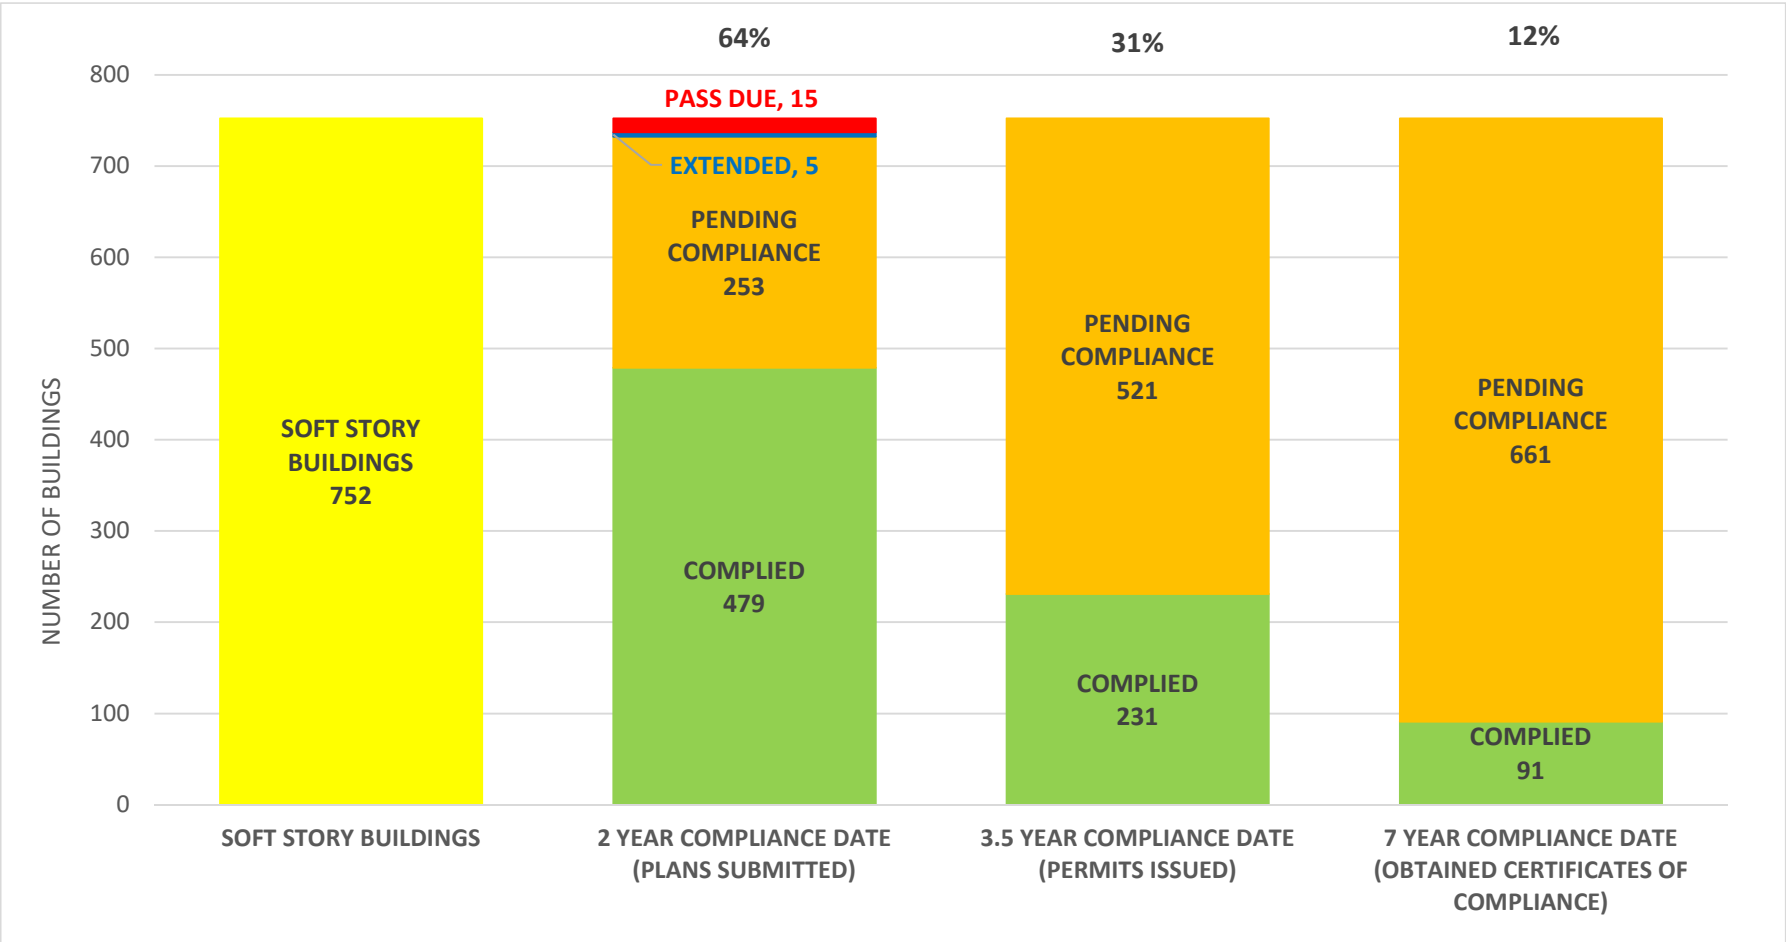

SOFT STORY RETROFIT PROGRAM STATUS FOR CD 3 AS OF May 2, 2019