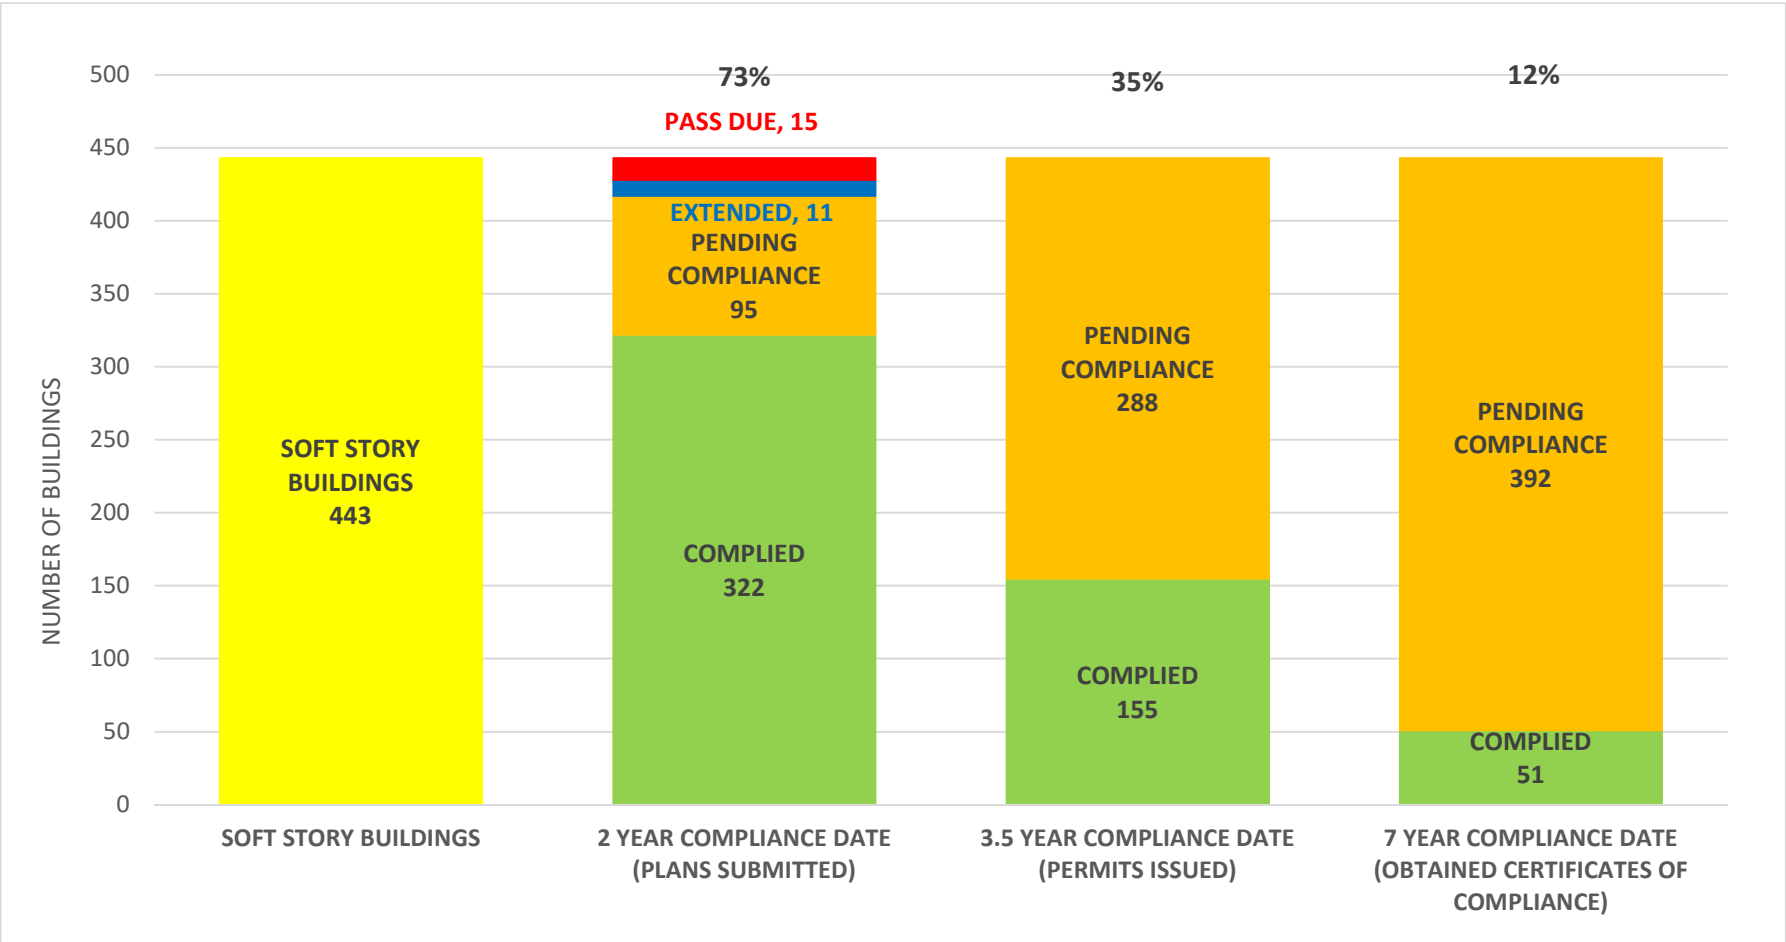

NUMBER OF UNITS FOR SOFT STORY RETROFIT PROGRAM STATUS AS OF

May 2, 2019

SOFT STORY RETROFIT PROGRAM PER COUNCIL DISTRICT AS OF **May 2, 2019**

SOFT STORY RETROFIT PROGRAM STATUS FOR CD 1 AS OF May 2, 2019