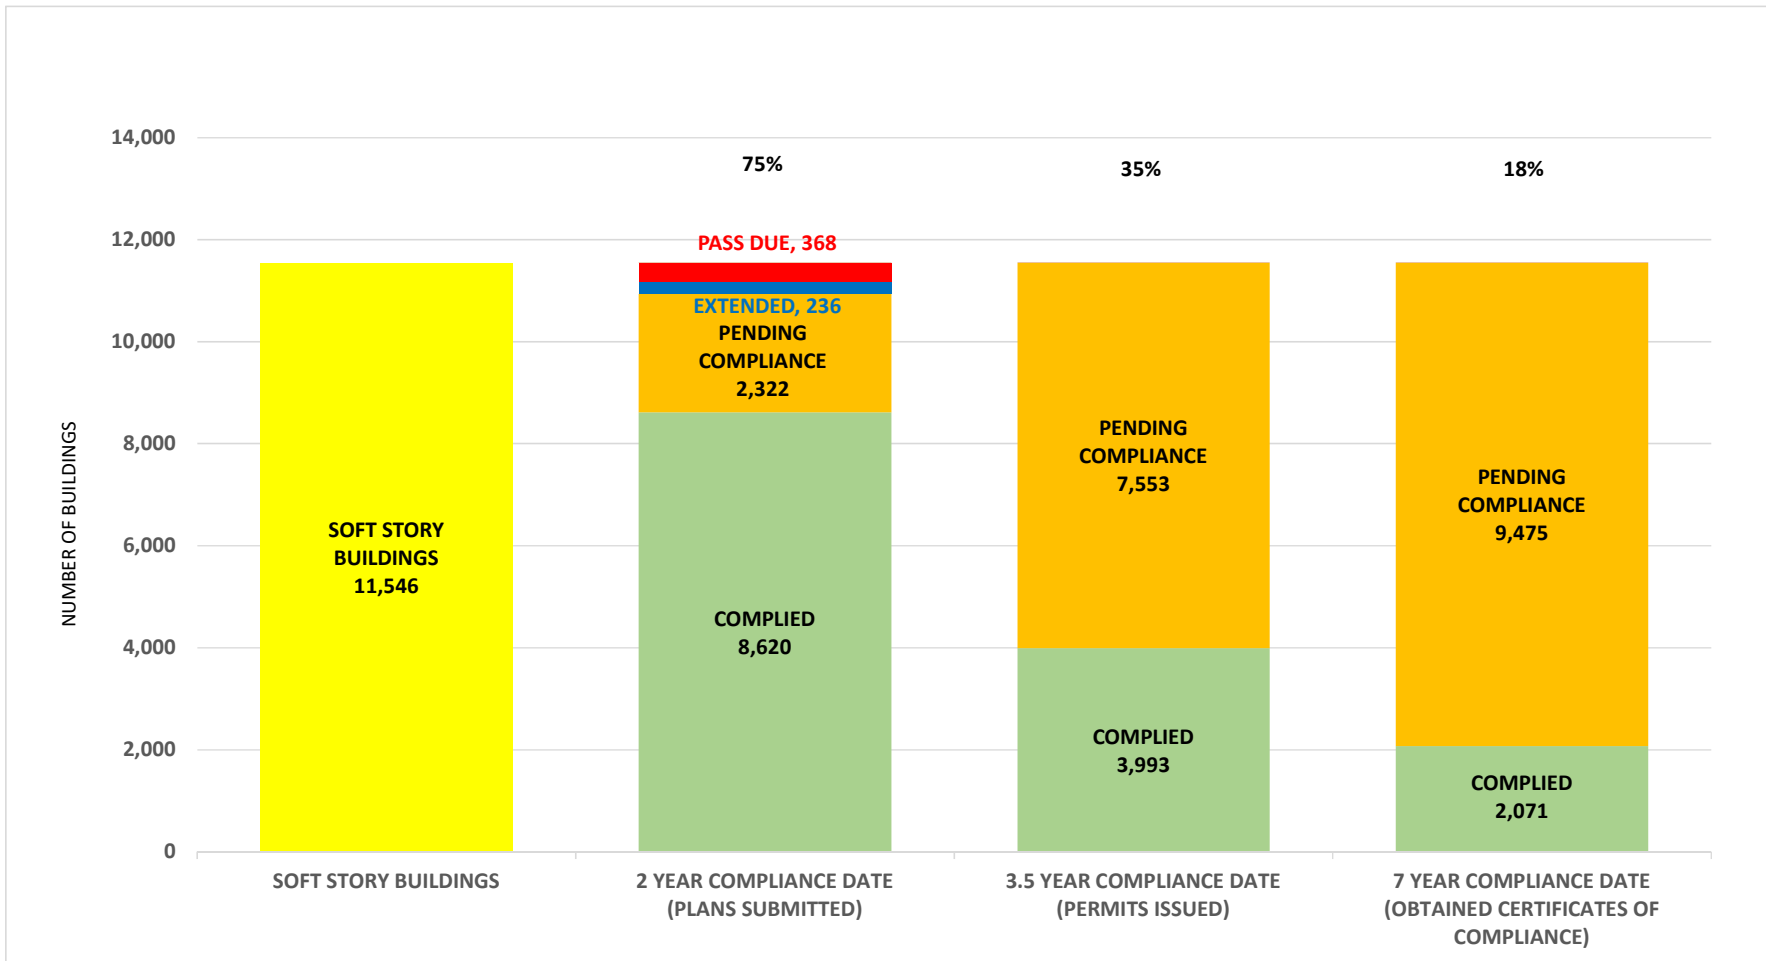

SOFT STORY RETROFIT PROGRAM STATUS AS OF May 2, 2019

STORY RETROFIT PROGRAM STATUS FOR APARTMENT BUILDINGS A May 2, 2019

SOFT STORY RETROFIT PROGRAM STATUS FOR CONDO BUILDINGS AS OF **May 2, 2019**

SOFT STORY RETROFIT PROGRAM STATUS FOR PHASE 1 AS OF May 2, 2019