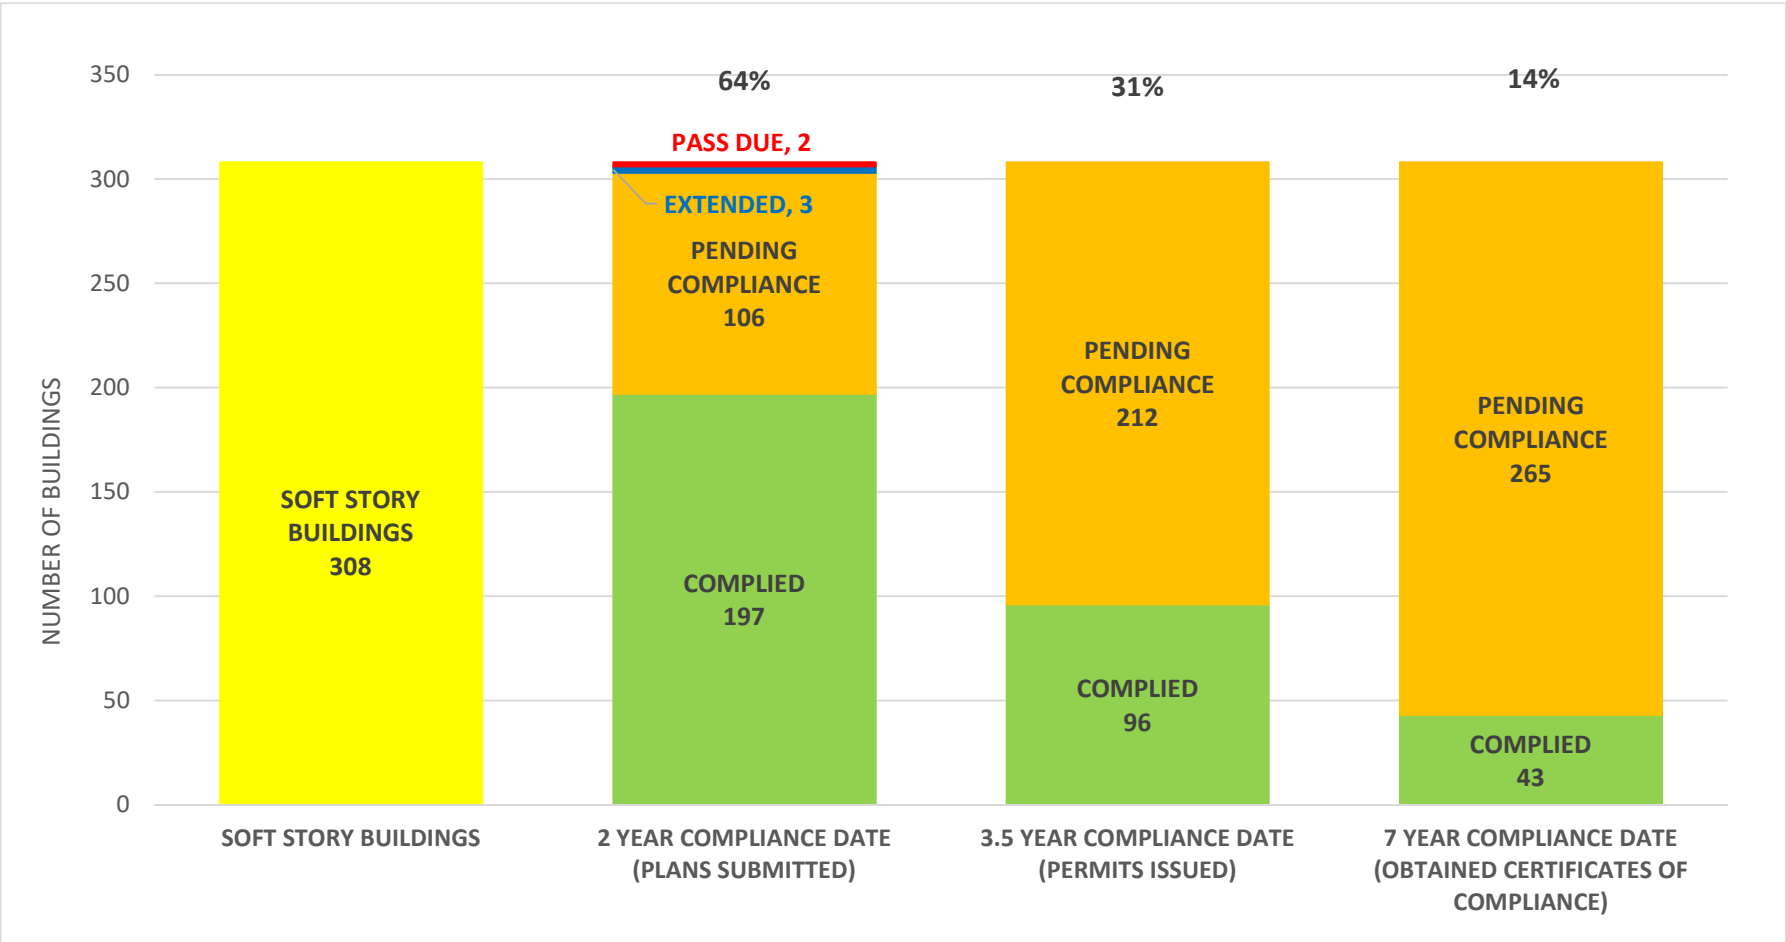

SOFT STORY RETROFIT PROGRAM STATUS FOR CD 12 AS OF May 2, 2019