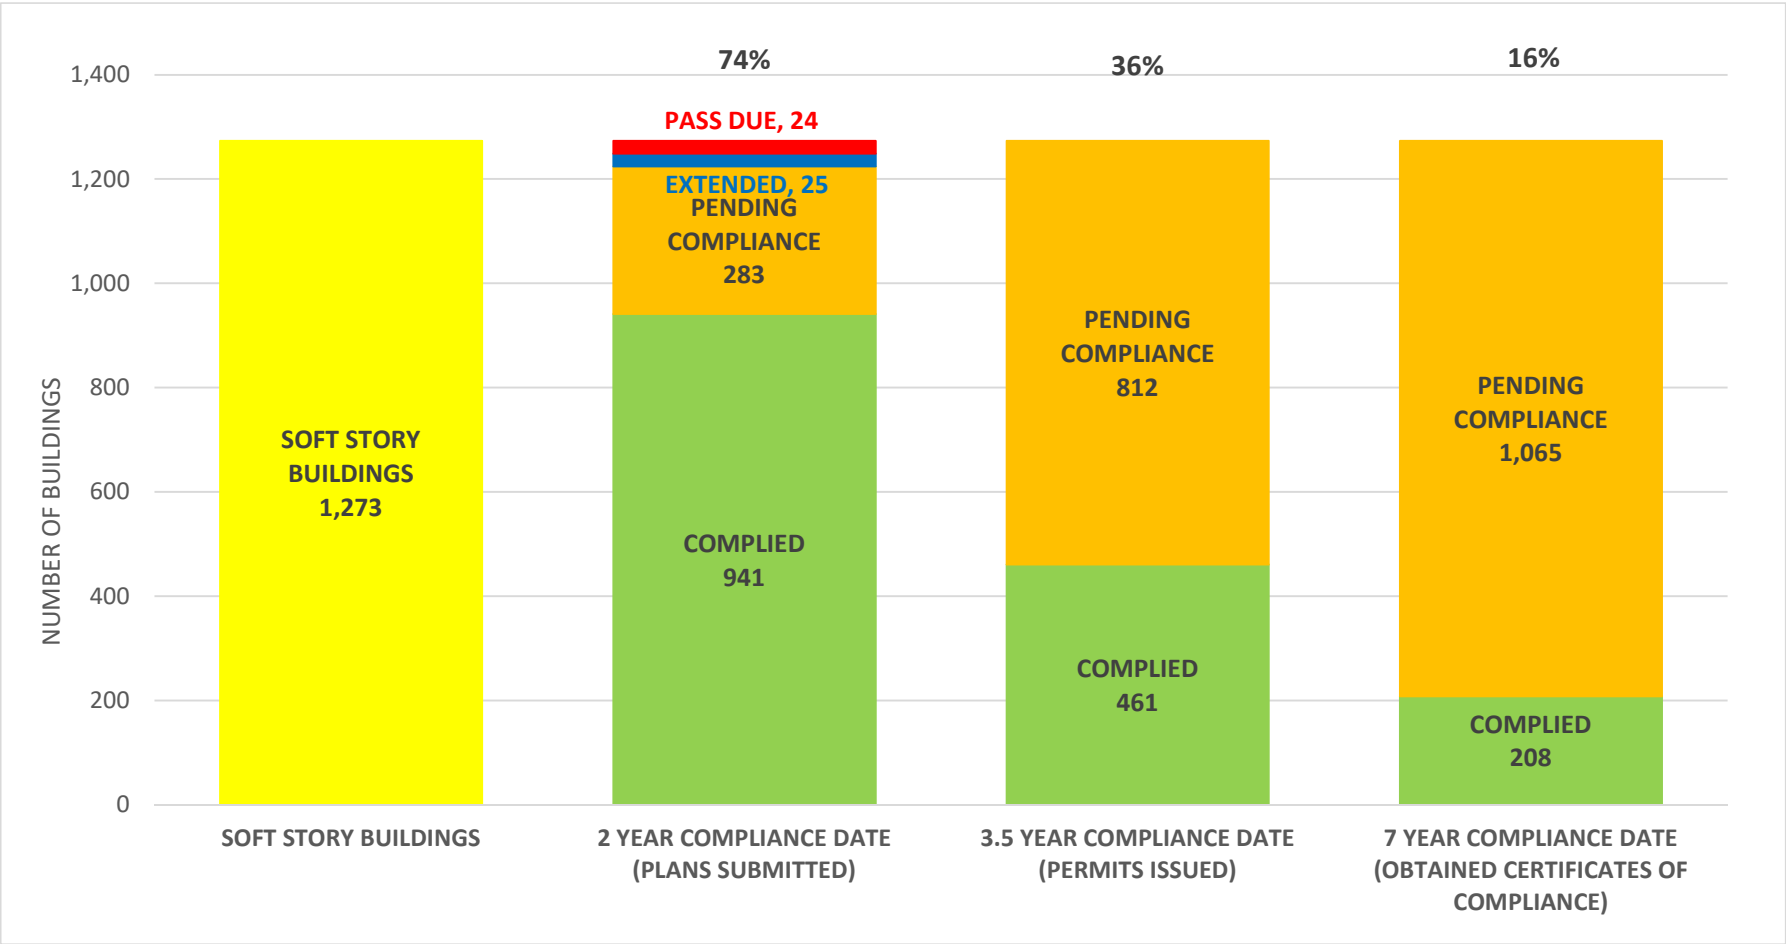

SOFT STORY RETROFIT PROGRAM STATUS FOR CD 10 AS OF May 2, 2019