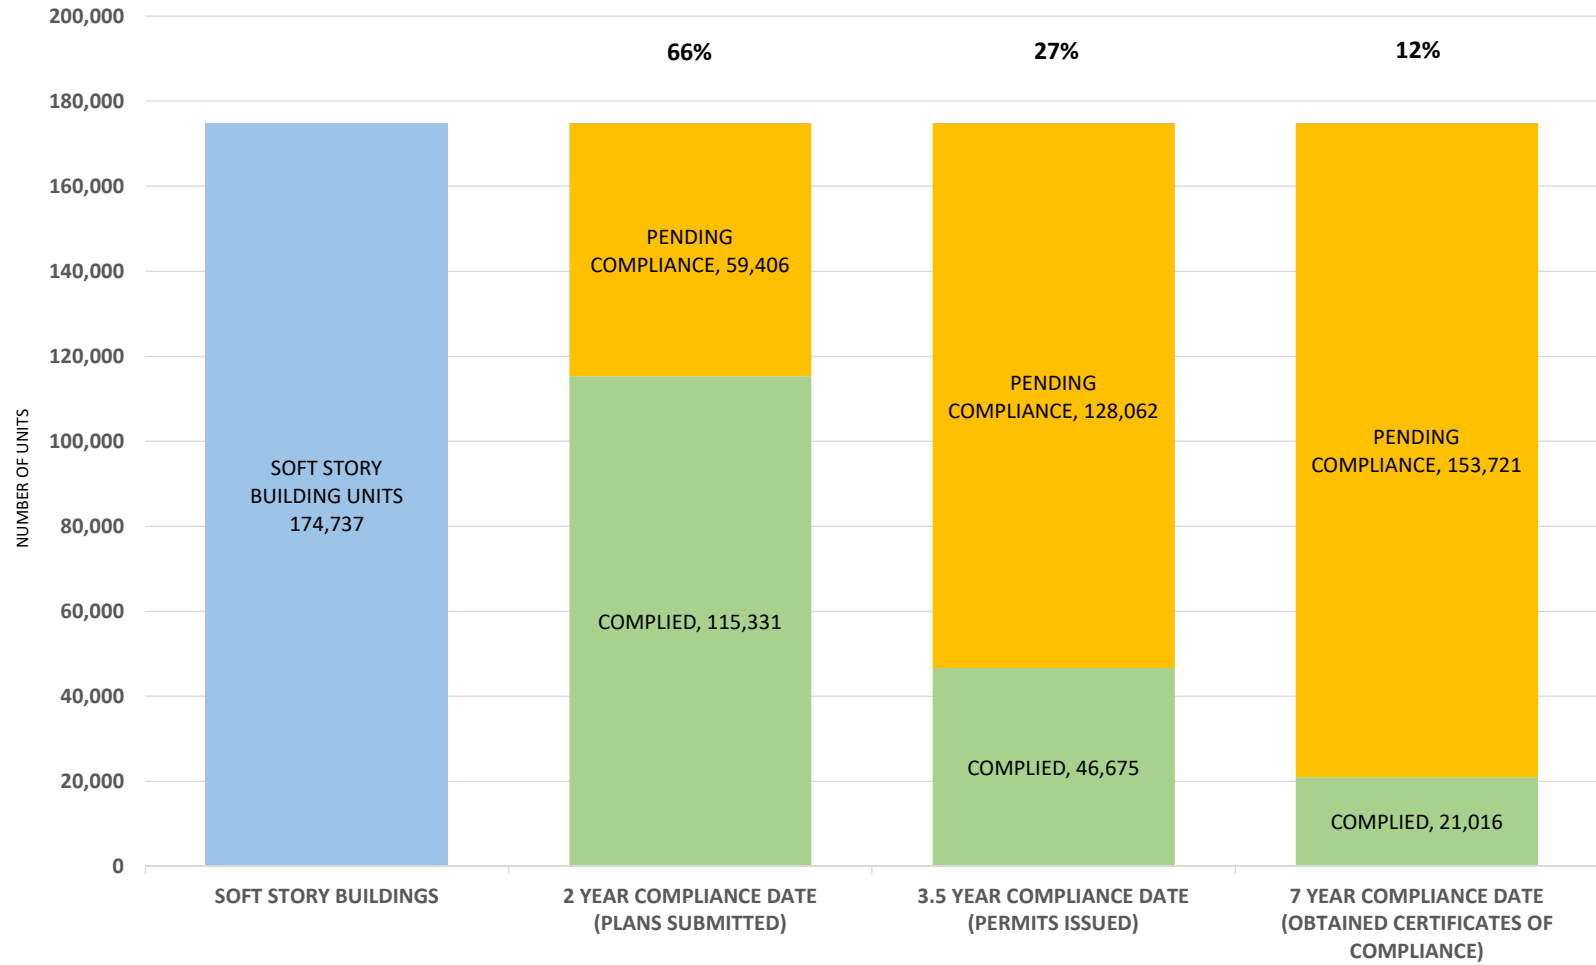

NUMBER OF UNITS FOR SOFT STORY RETROFIT PROGRAM STATUS AS OF

May 2, 2019