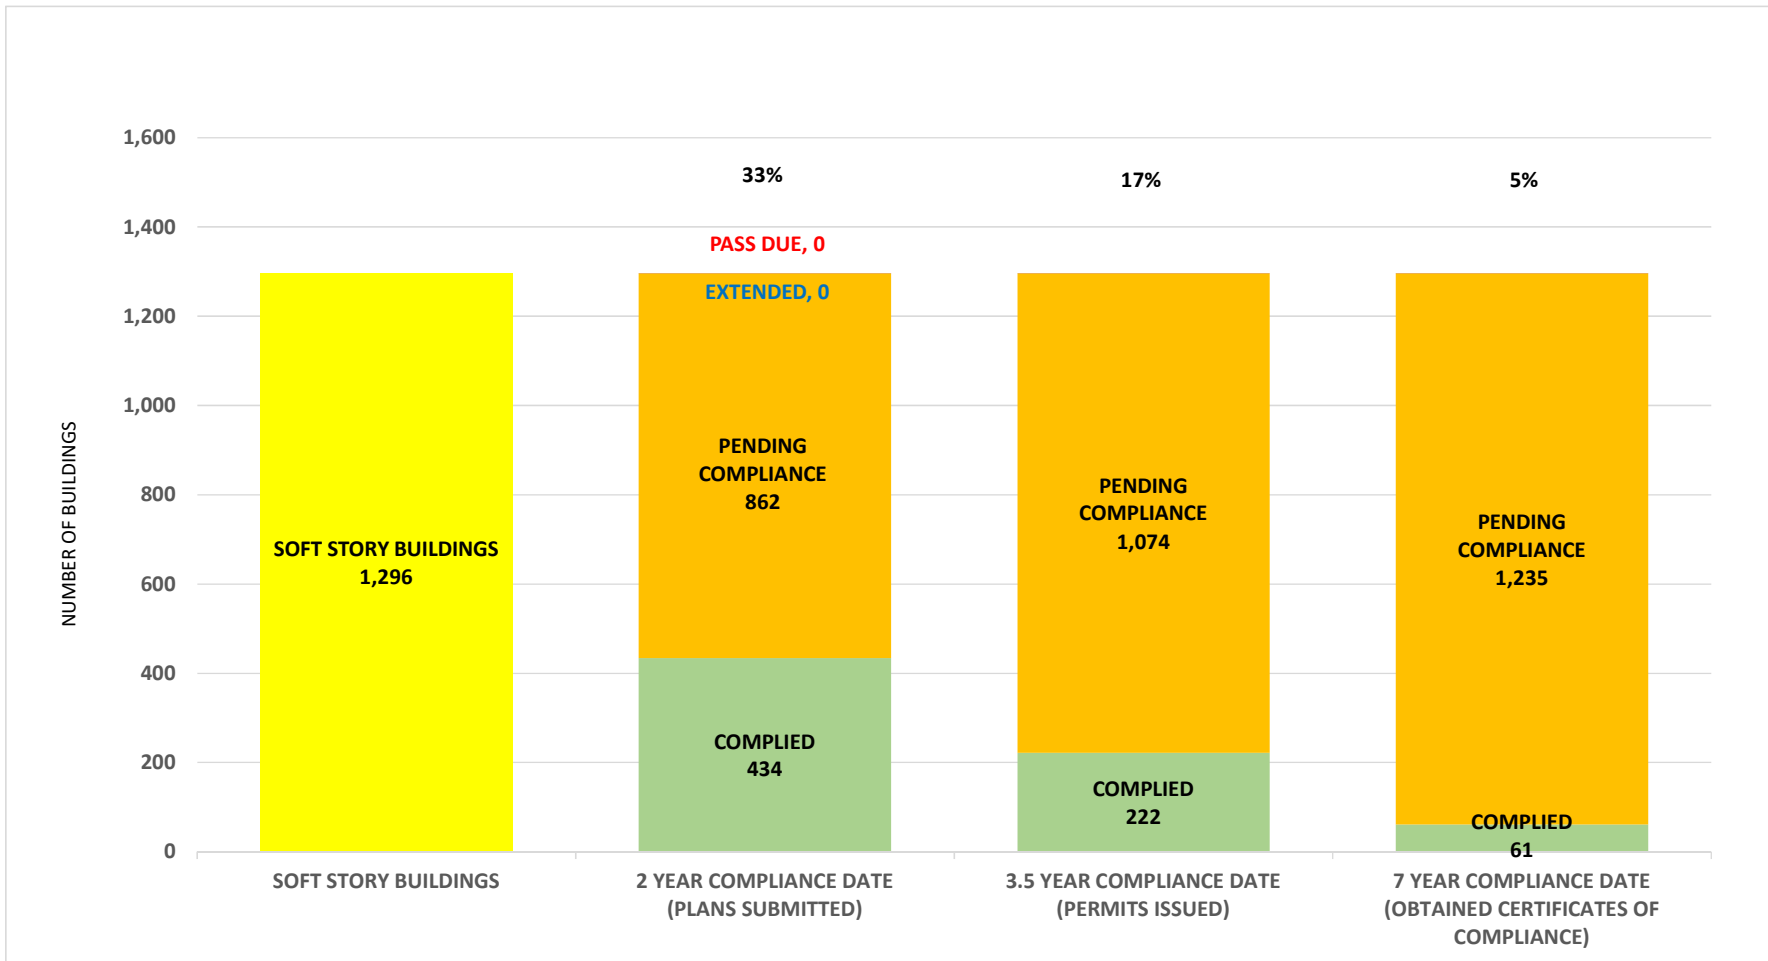

SOFT STORY RETROFIT PROGRAM STATUS AS OF May 2, 2019

STORY RETROFIT PROGRAM STATUS FOR APARTMENT BUILDINGS A May 2, 2019

SOFT STORY RETROFIT PROGRAM STATUS FOR CONDO BUILDINGS AS OF **May 2, 2019**

SOFT STORY RETROFIT PROGRAM STATUS FOR PHASE 1 AS OF May 2, 2019