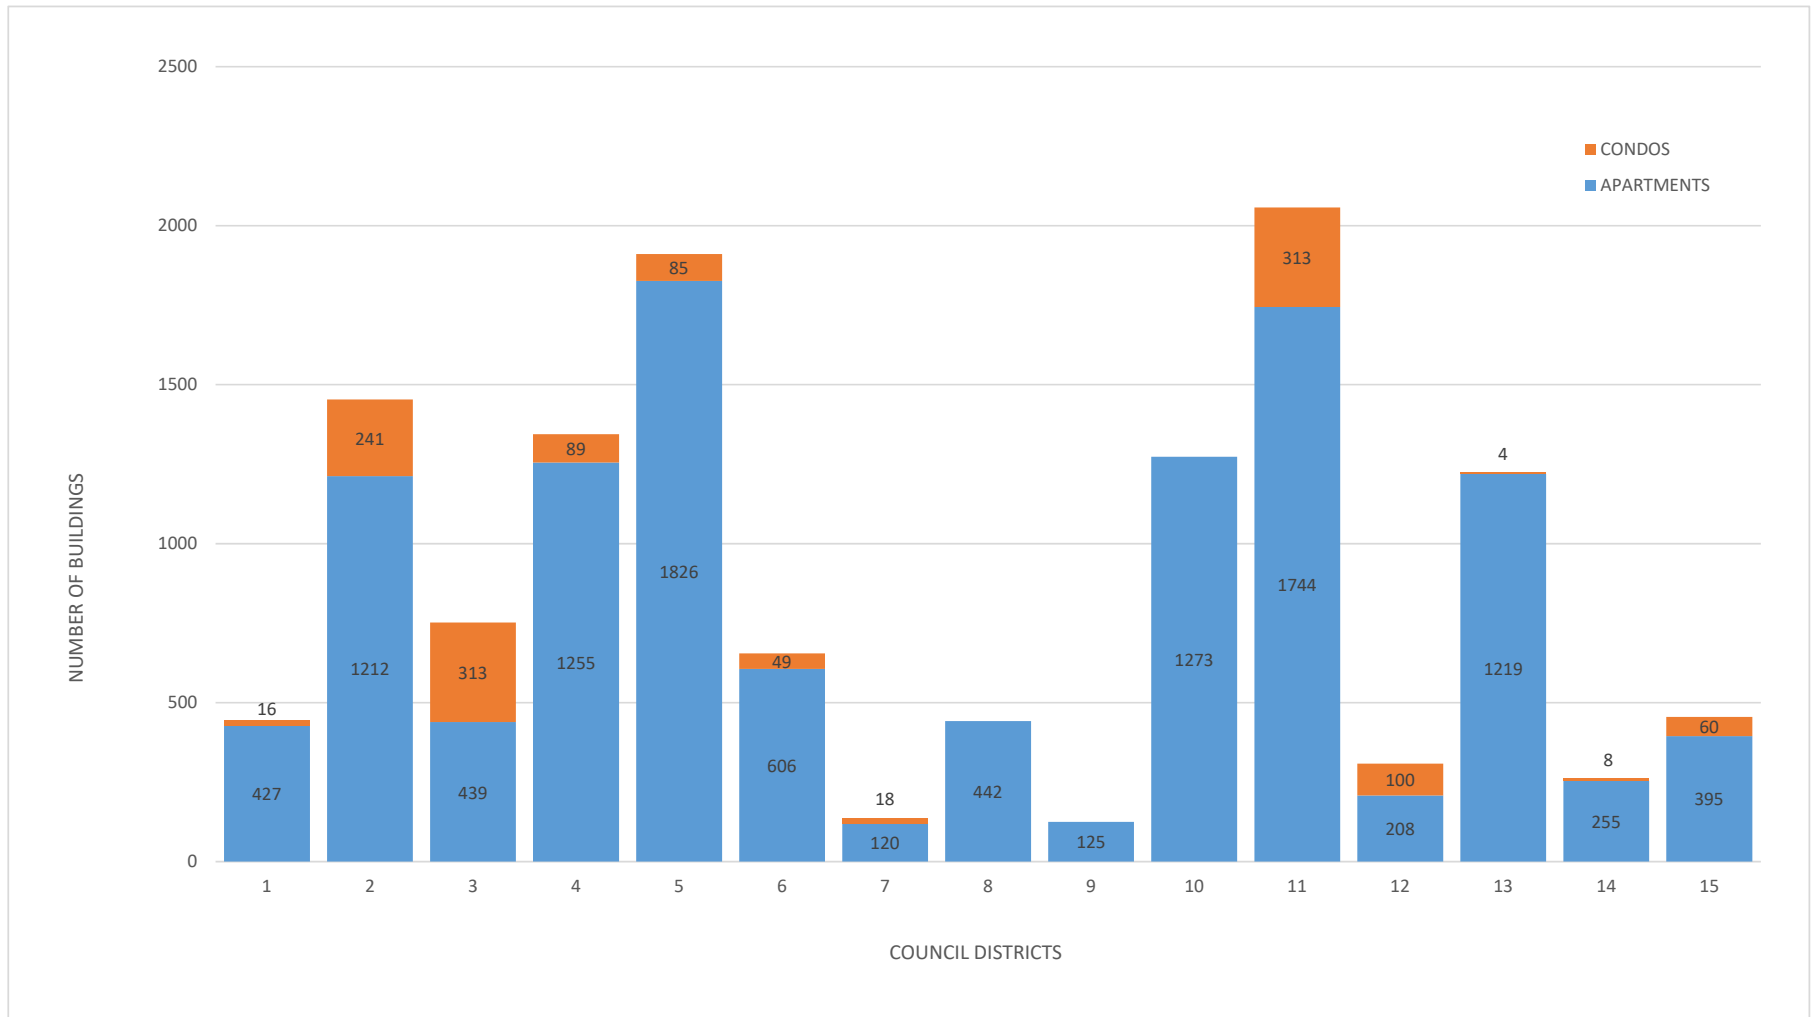

SOFT STORY RETROFIT PROGRAM PER COUNCIL DISTRICT AS OF **May 2, 2019**