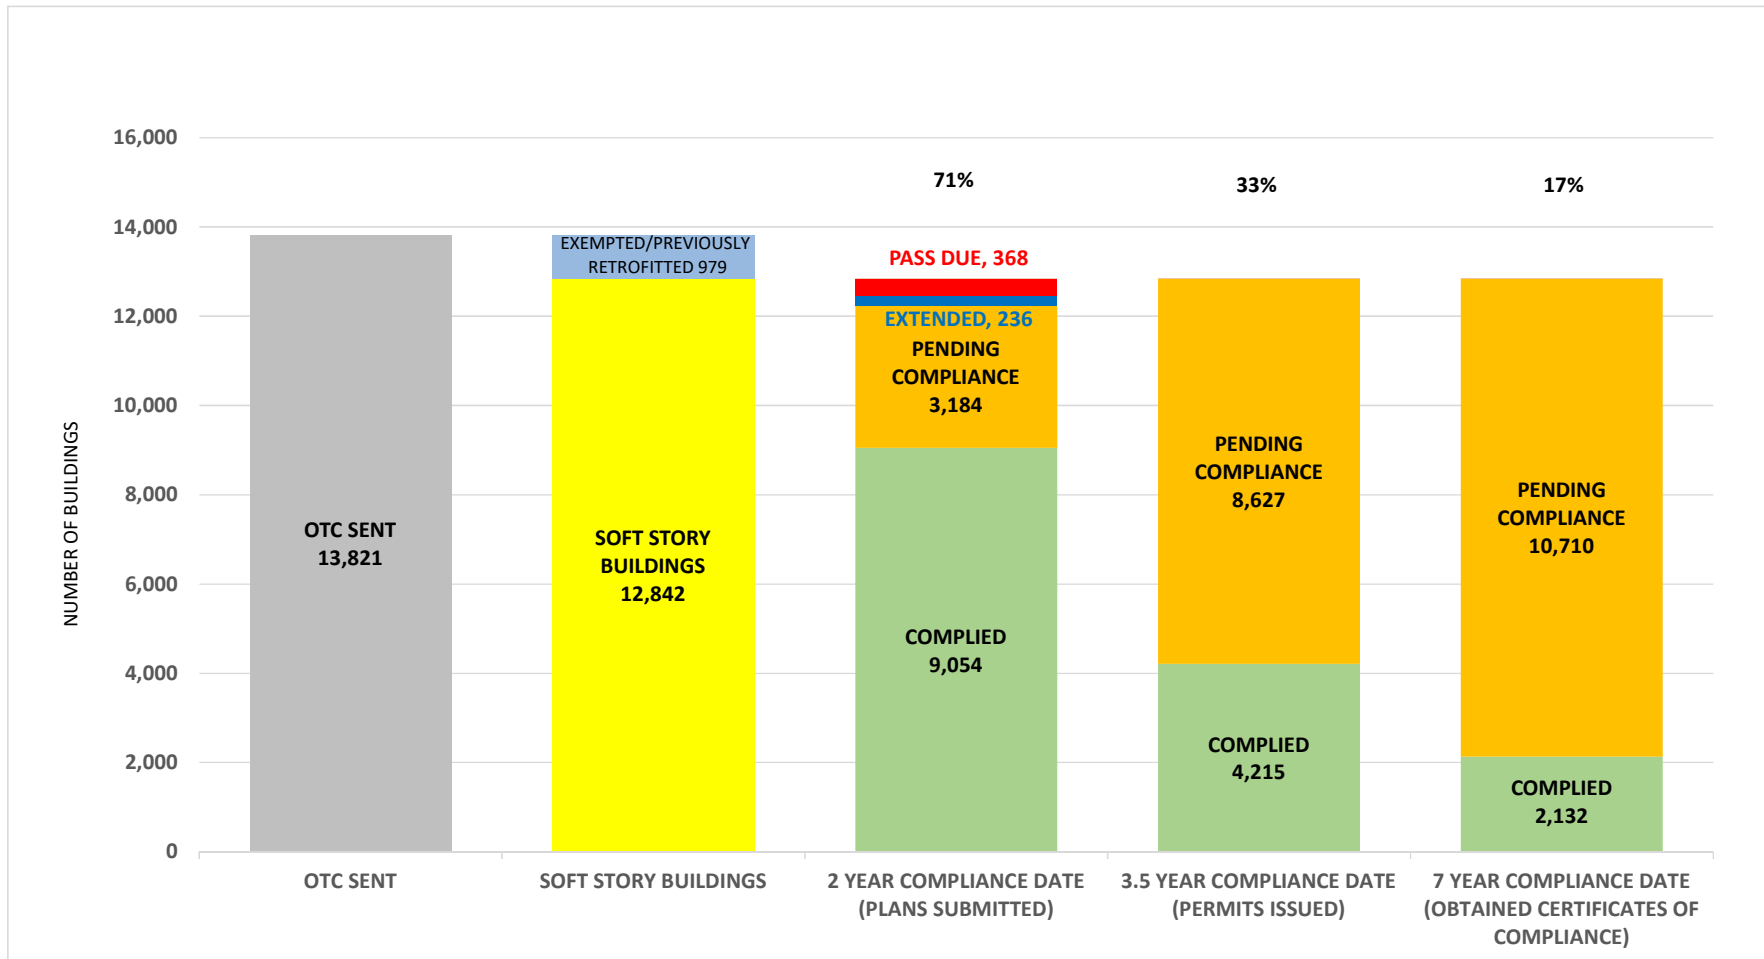

SOFT STORY RETROFIT PROGRAM STATUS AS OF May 2, 2019

STORY RETROFIT PROGRAM STATUS FOR APARTMENT BUILDINGS A May 2, 2019

SOFT STORY RETROFIT PROGRAM STATUS FOR CONDO BUILDINGS AS OF **May 2, 2019**

SOFT STORY RETROFIT PROGRAM STATUS FOR PHASE 1 AS OF May 2, 2019