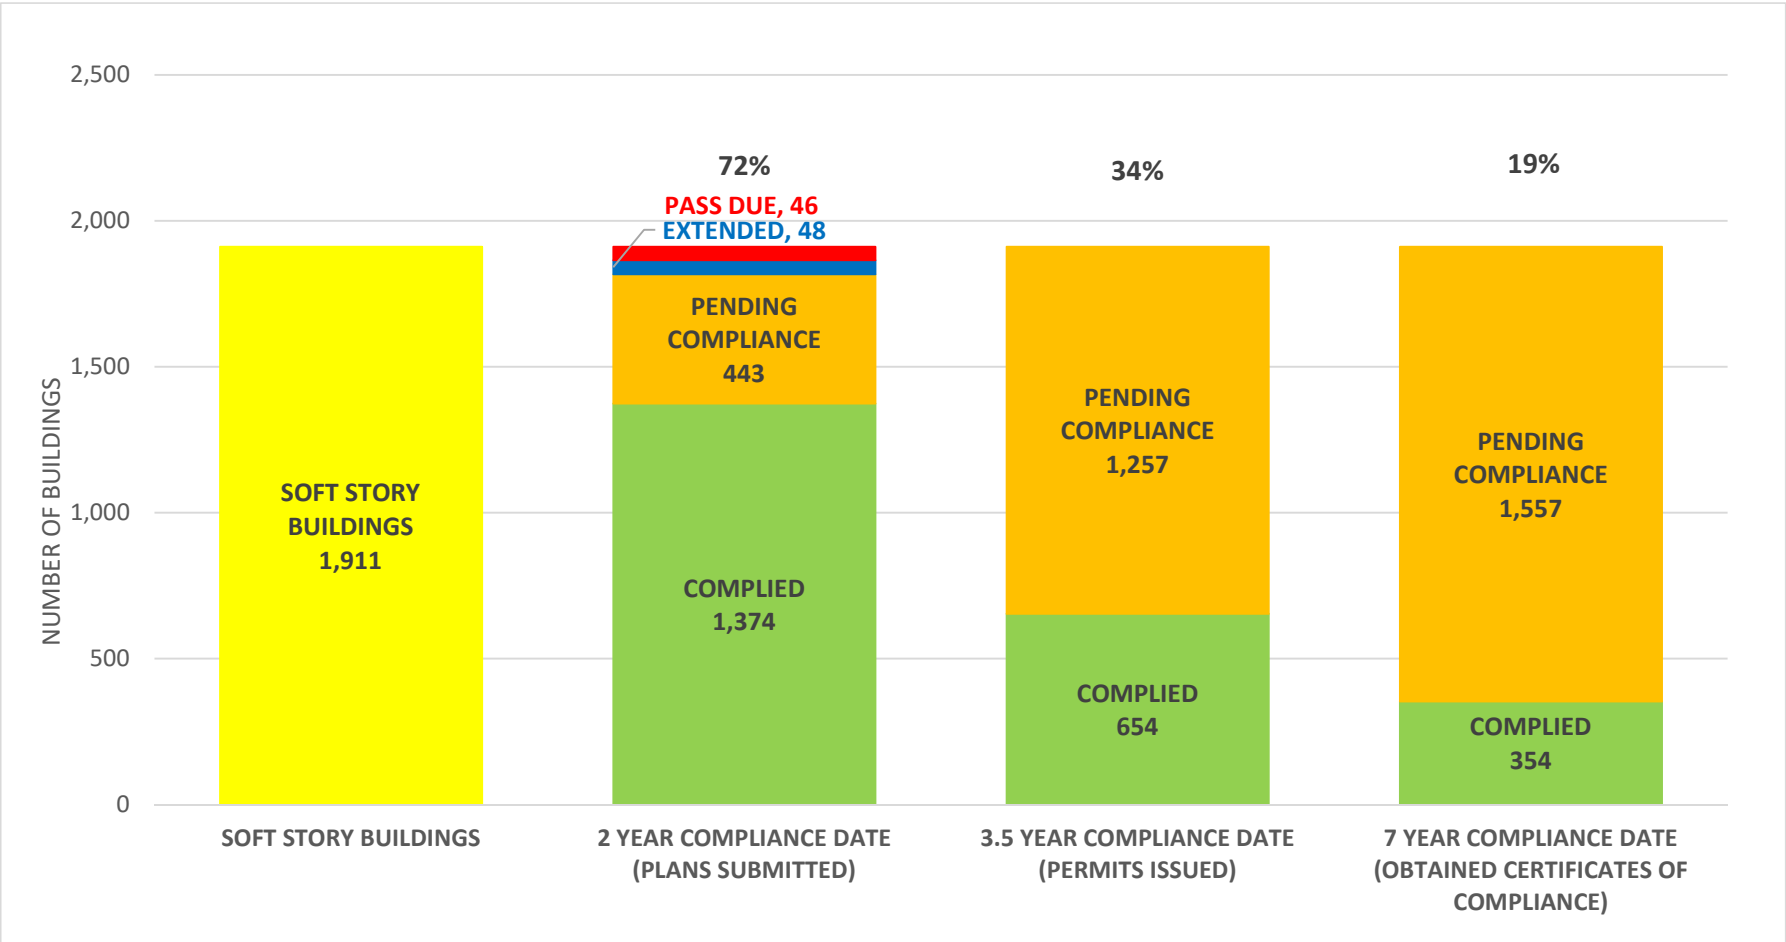

SOFT STORY RETROFIT PROGRAM STATUS FOR CD 2 AS OF **May 2, 2019**

SOFT STORY RETROFIT PROGRAM STATUS FOR CD 3 AS OF May 2, 2019

SOFT STORY RETROFIT PROGRAM STATUS FOR CD 4 AS OF May 2, 2019

SOFT STORY RETROFIT PROGRAM STATUS FOR CD 5 AS OF May 2, 2019