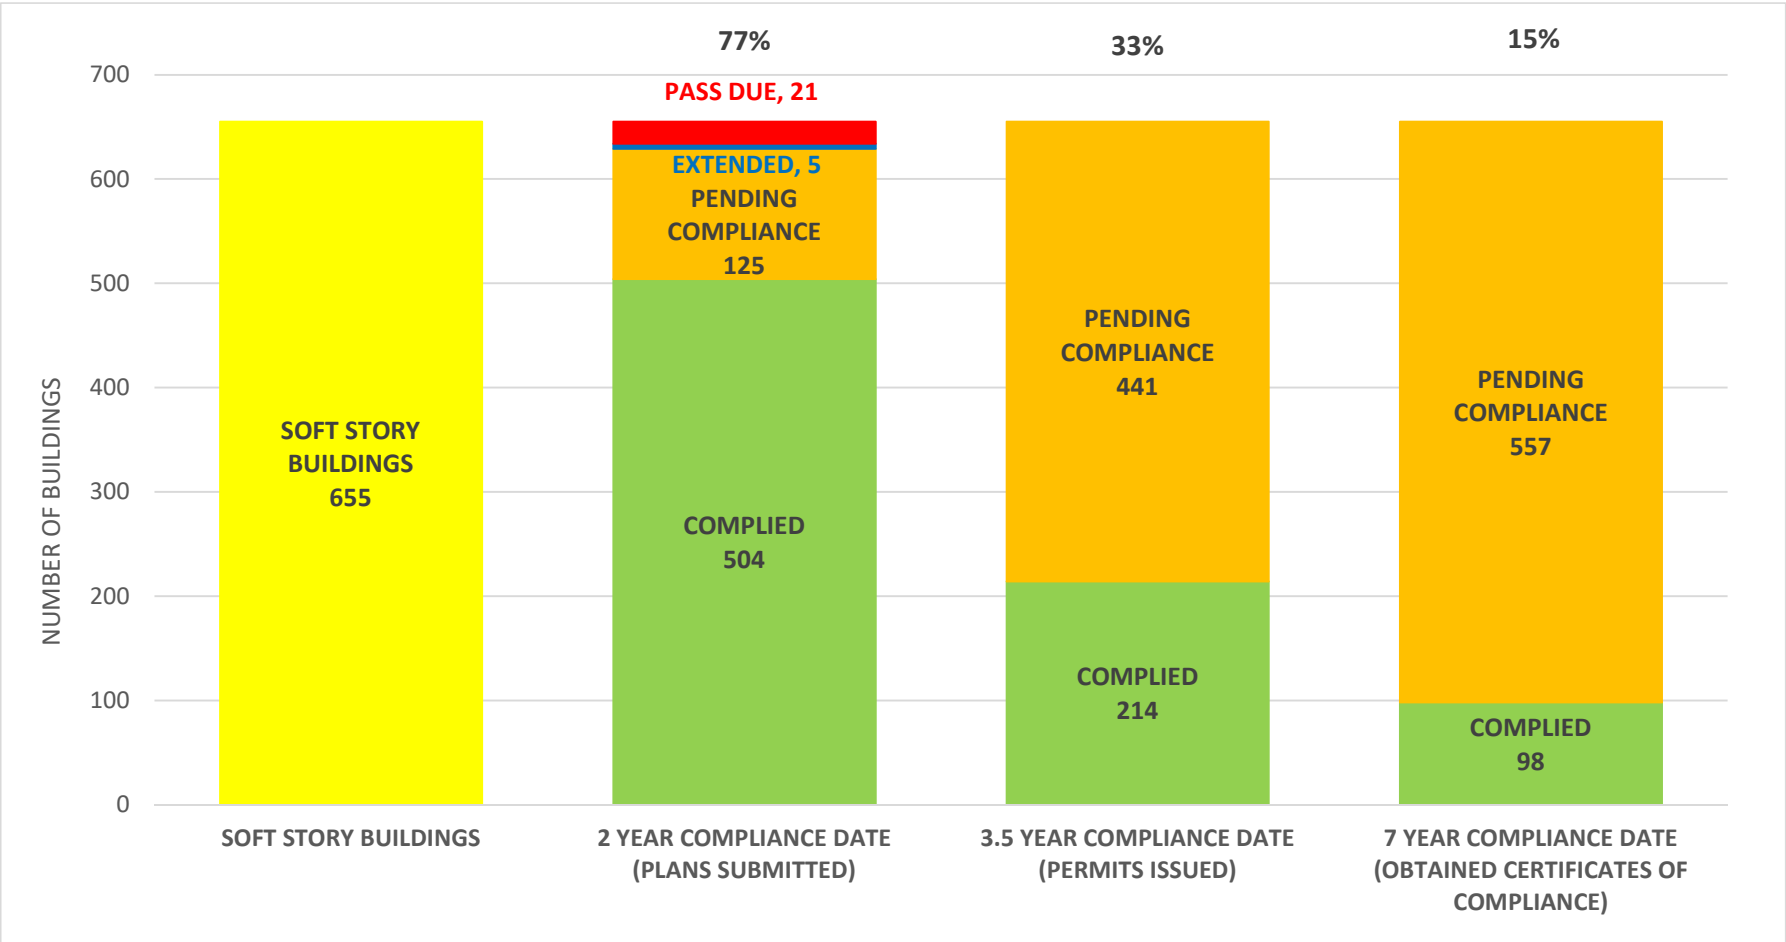

SOFT STORY RETROFIT PROGRAM STATUS FOR CD 6 AS OF May 2, 2019