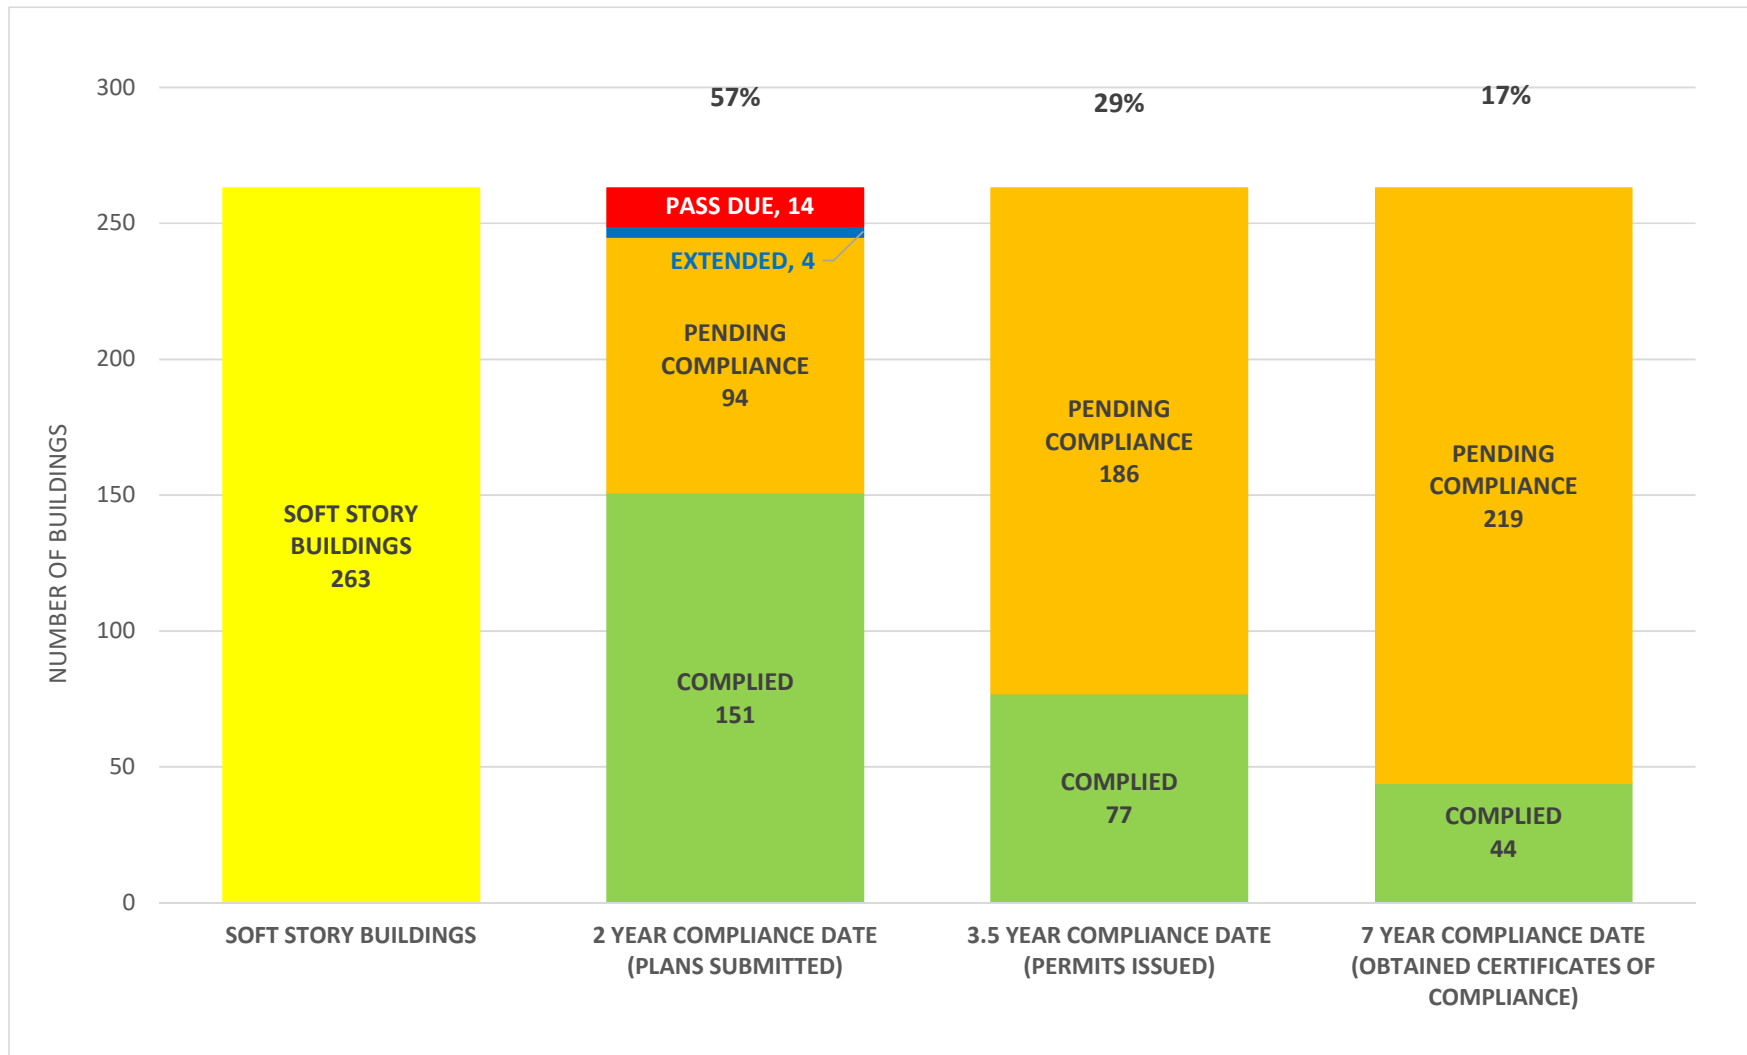

SOFT STORY RETROFIT PROGRAM STATUS FOR CD 14 AS OF **May 2, 2019**