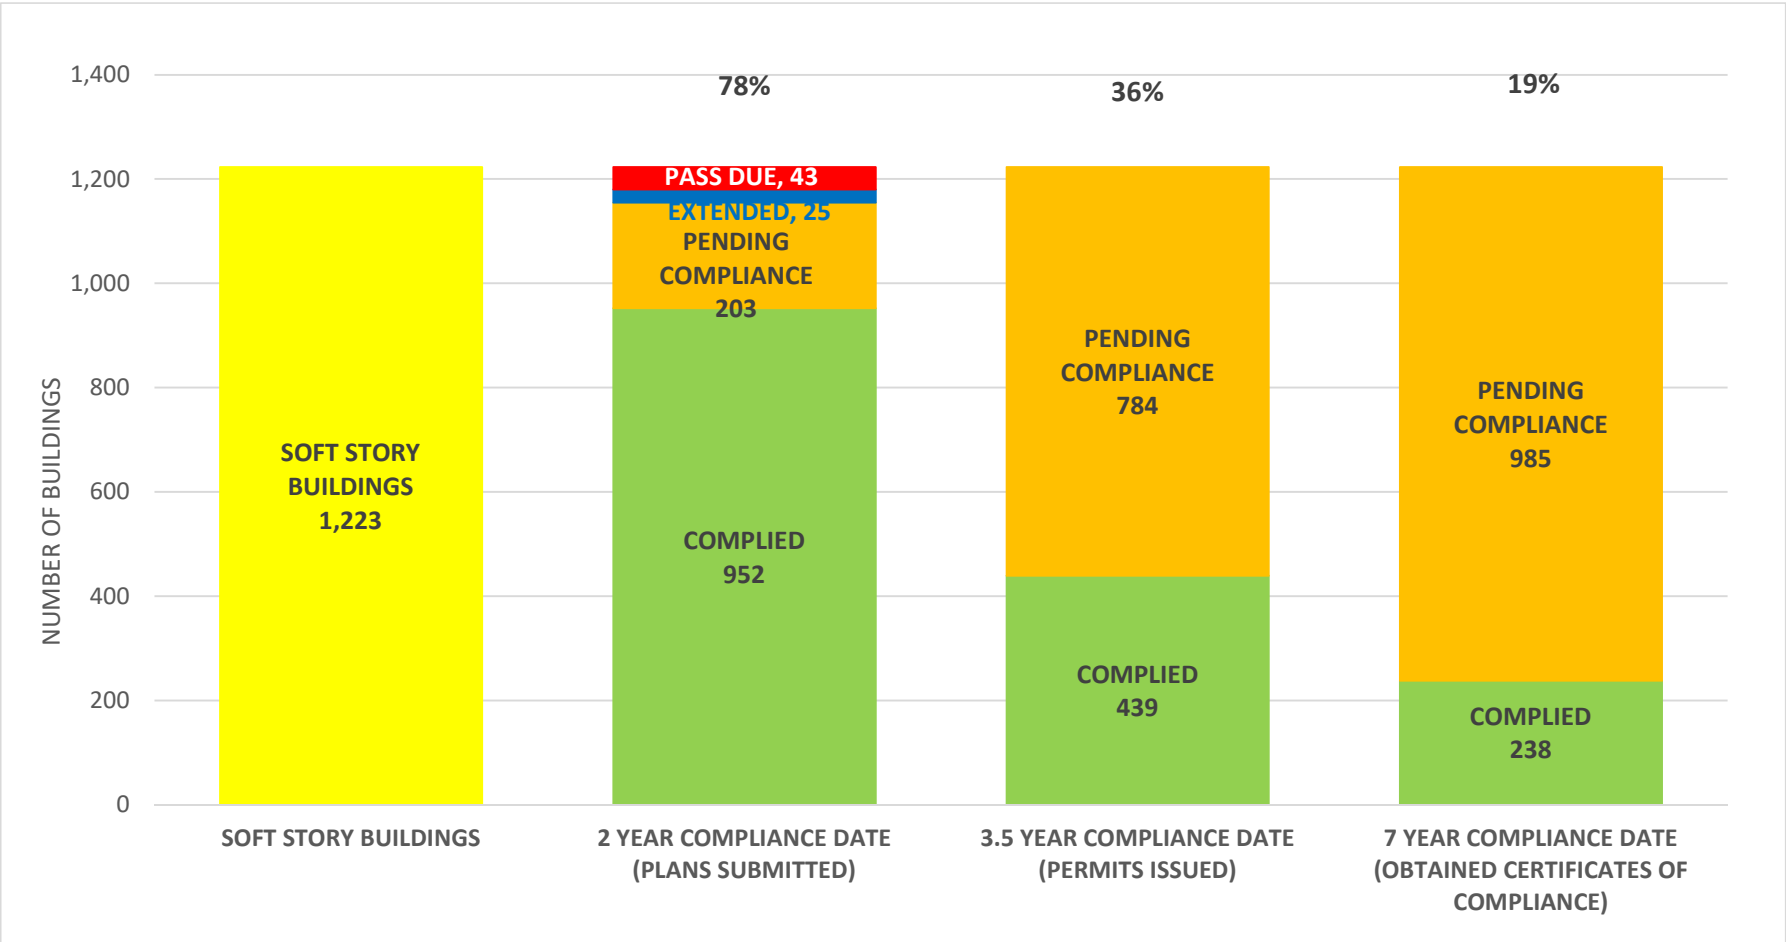

SOFT STORY RETROFIT PROGRAM STATUS FOR CD 10 AS OF May 2, 2019

SOFT STORY RETROFIT PROGRAM STATUS FOR CD 11 AS OF May 2, 2019

SOFT STORY RETROFIT PROGRAM STATUS FOR CD 12 AS OF May 2, 2019

SOFT STORY RETROFIT PROGRAM STATUS FOR CD 13 AS OF May 2, 2019