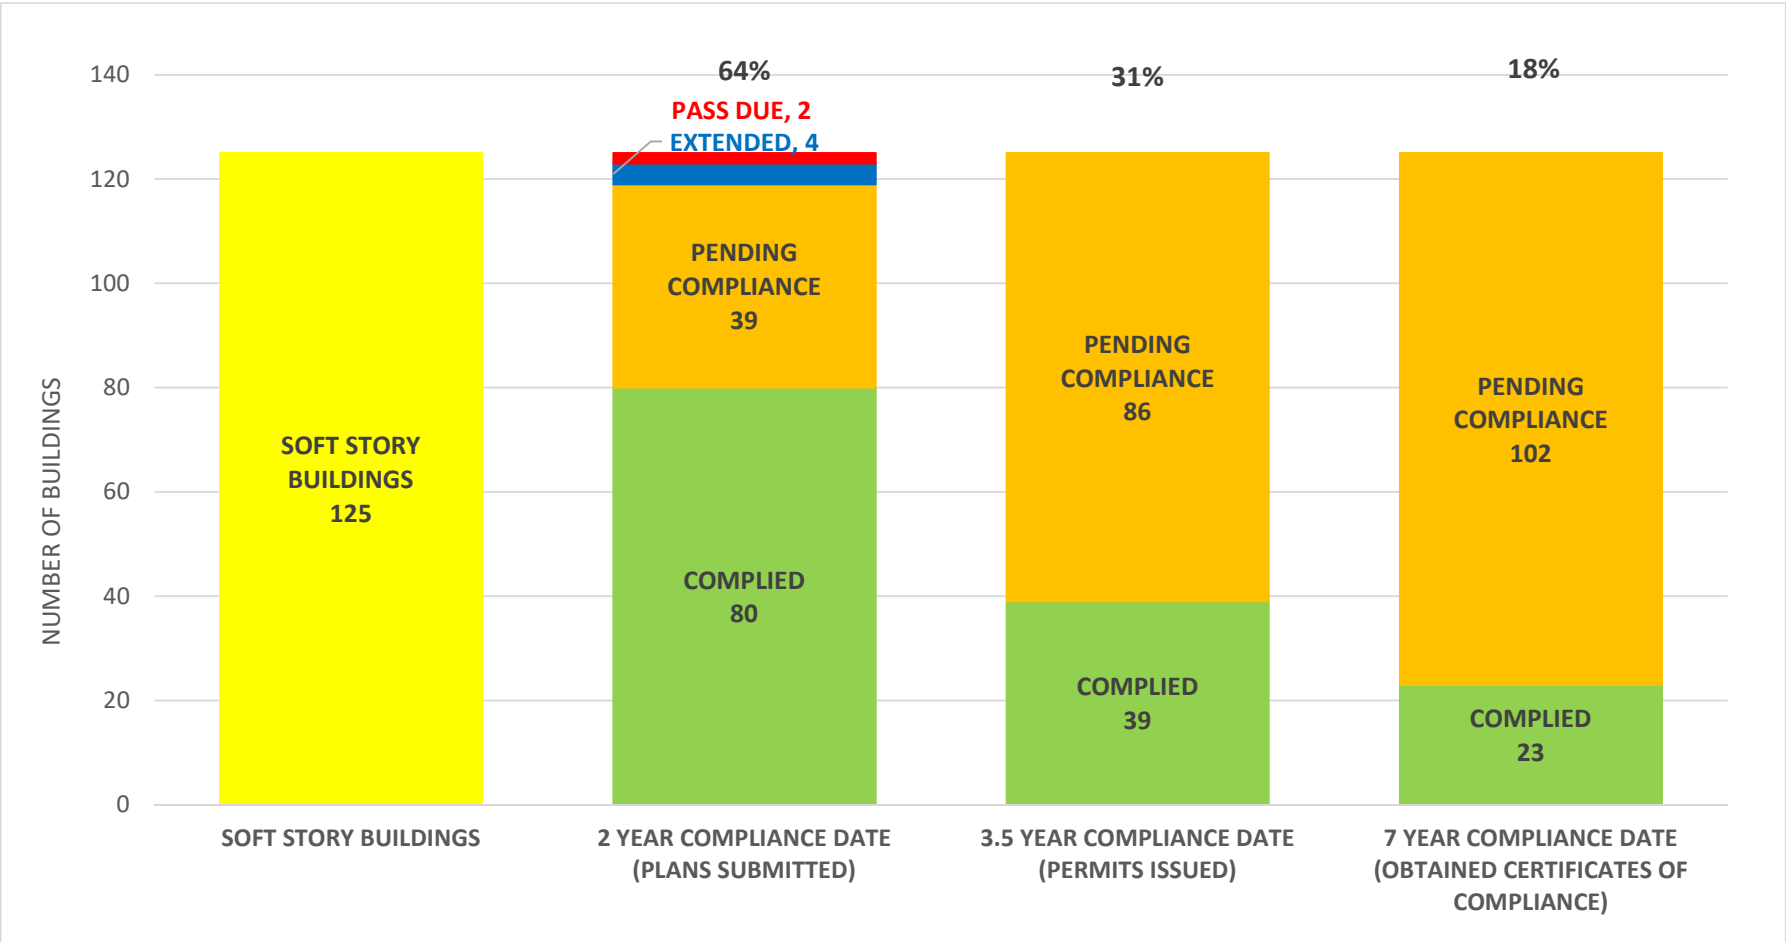

SOFT STORY RETROFIT PROGRAM STATUS FOR CD 6 AS OF May 2, 2019

SOFT STORY RETROFIT PROGRAM STATUS FOR CD 7 AS OF May 2, 2019

SOFT STORY RETROFIT PROGRAM STATUS FOR CD 8 AS OF **May 2, 2019**

SOFT STORY RETROFIT PROGRAM STATUS FOR CD 9 AS OF May 2, 2019