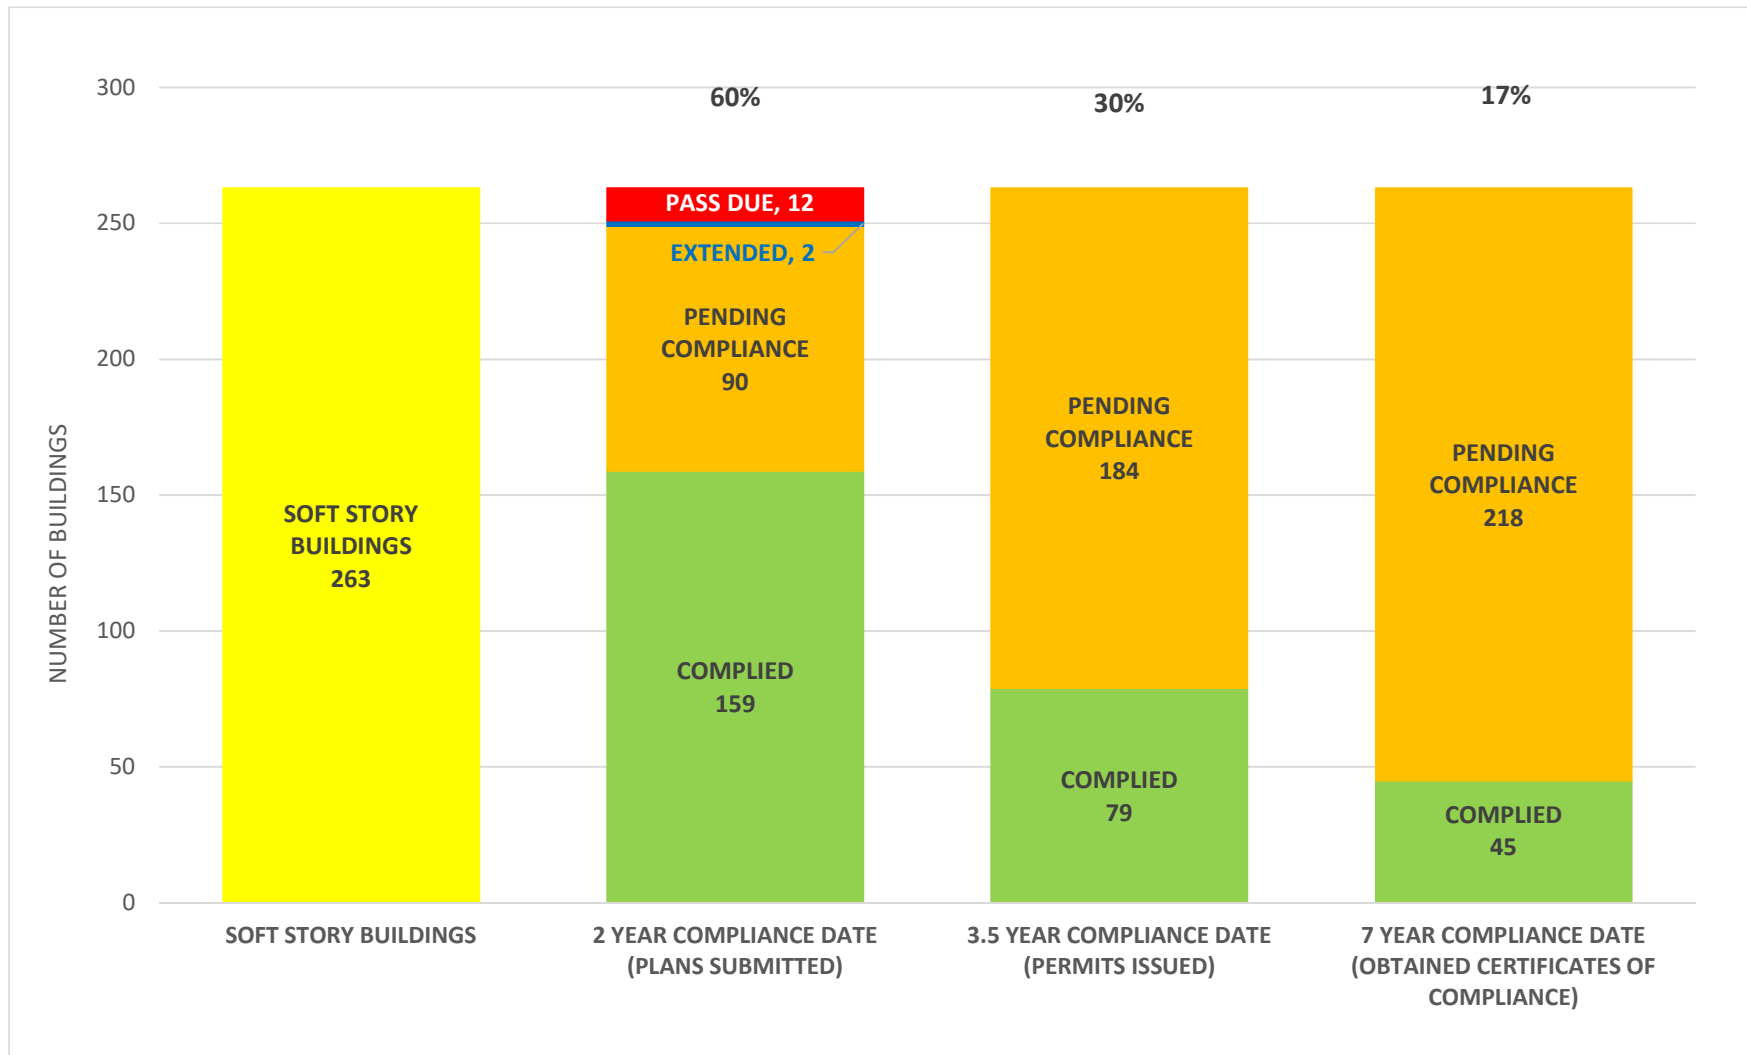

SOFT STORY RETROFIT PROGRAM STATUS FOR CD 14 AS OF June 3, 2019