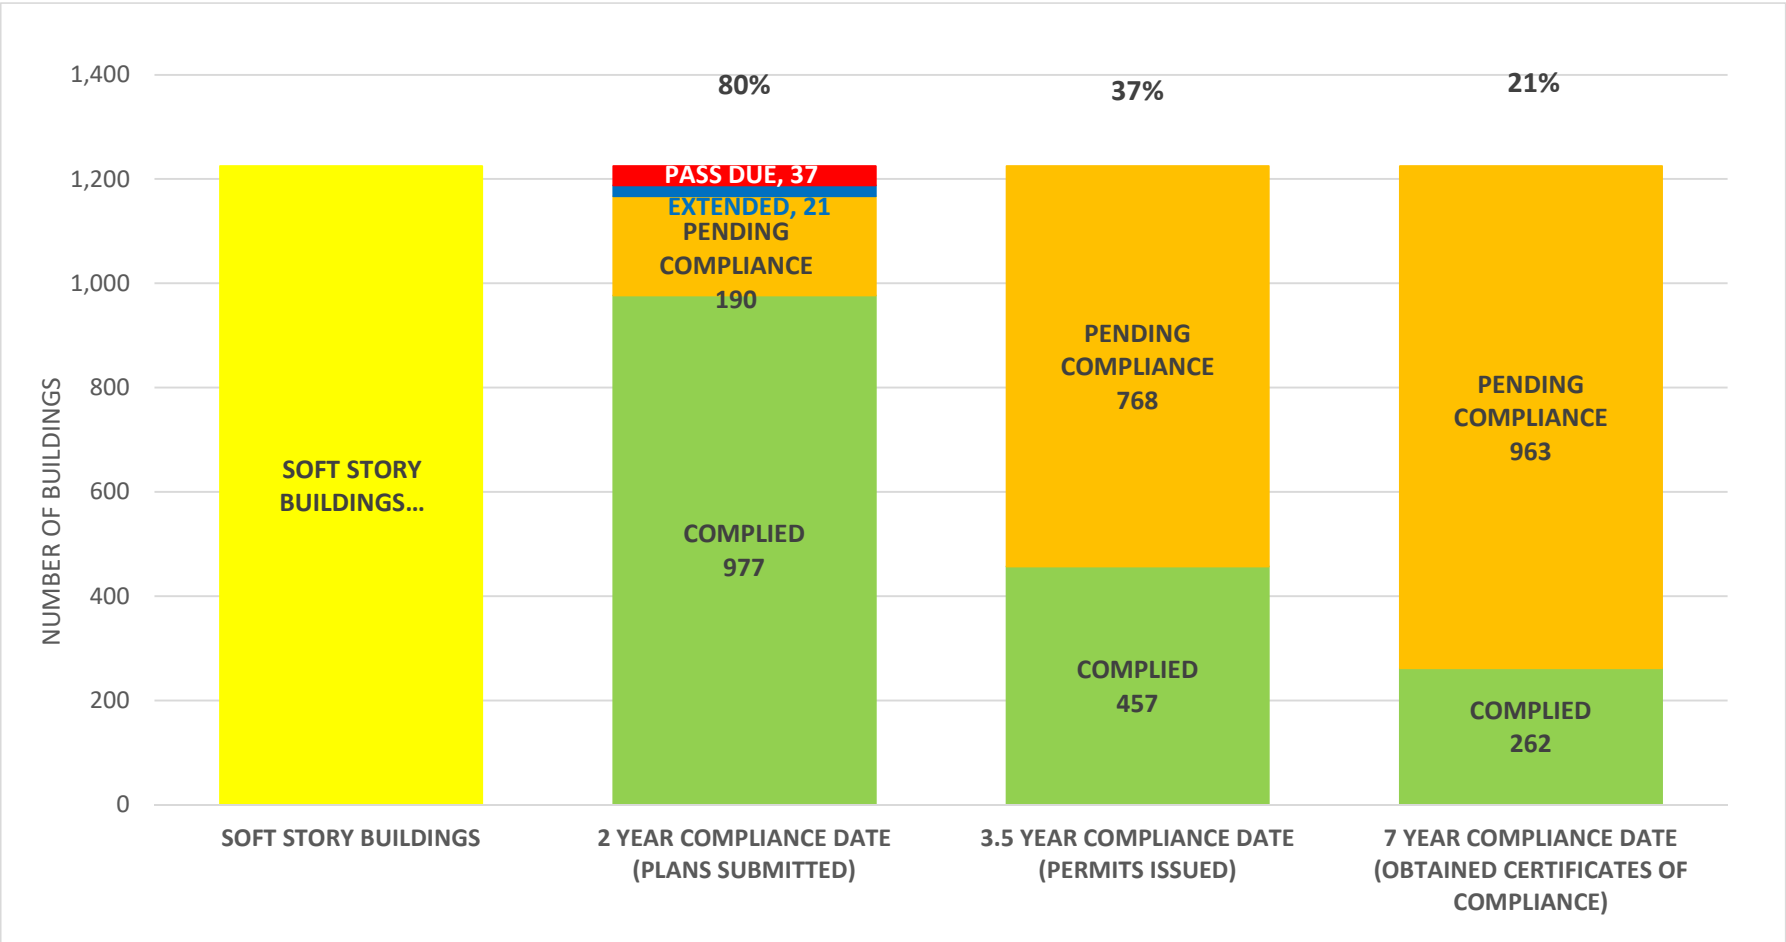

SOFT STORY RETROFIT PROGRAM STATUS FOR CD 13 AS OF June 3, 2019