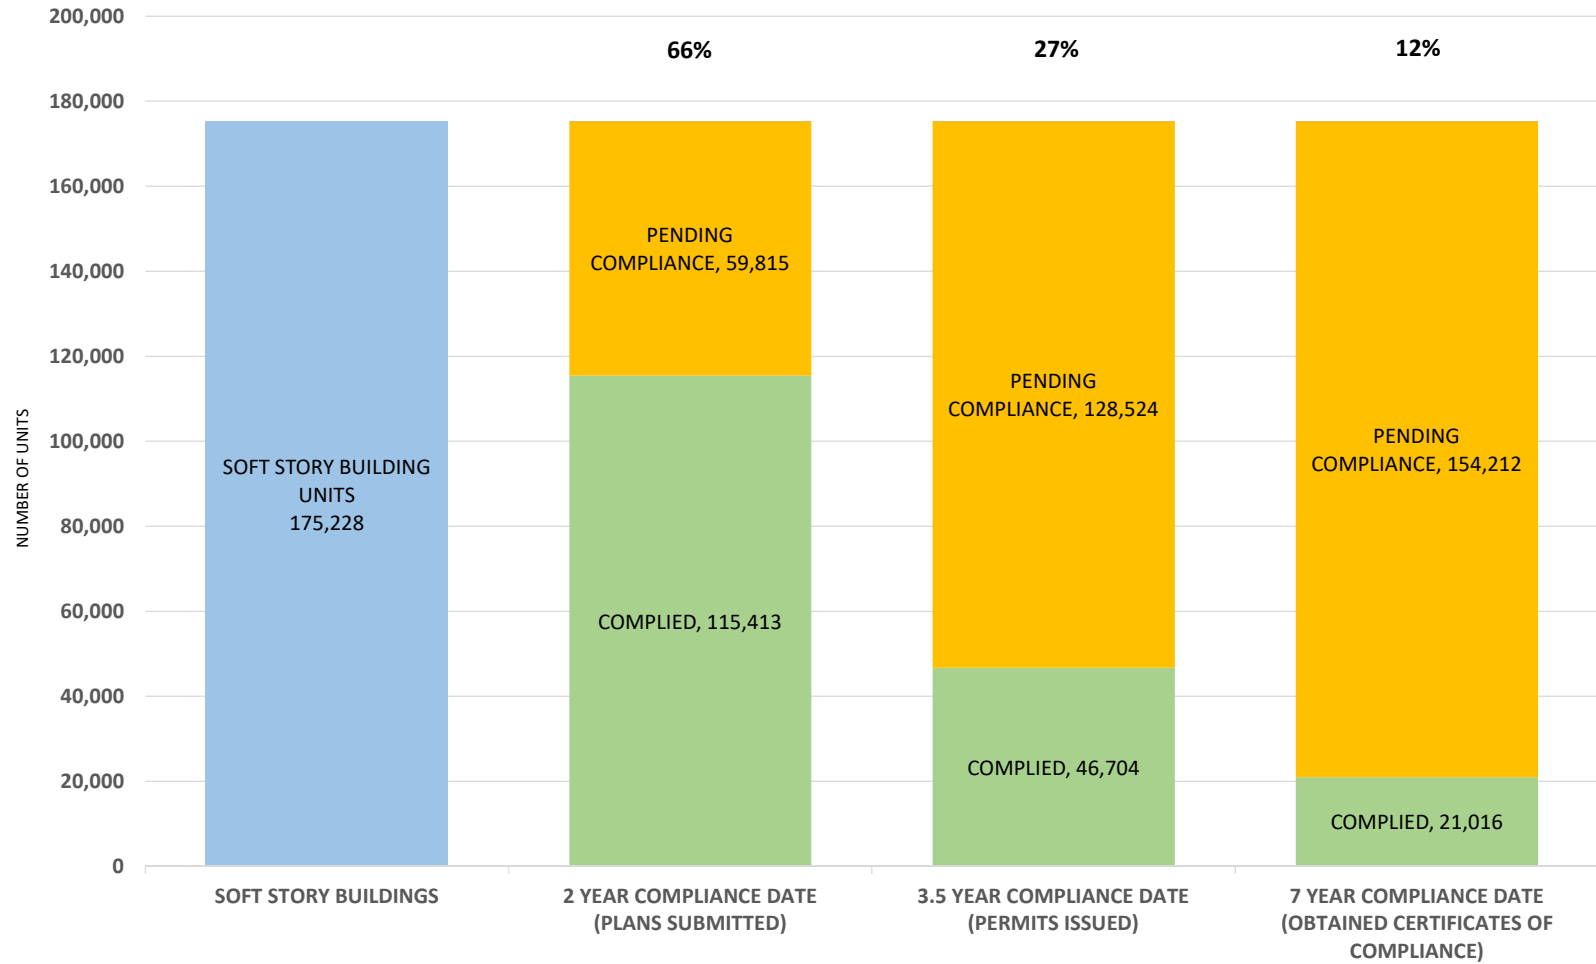

NUMBER OF UNITS FOR SOFT STORY RETROFIT PROGRAM STATUS AS OF

June 3, 2019