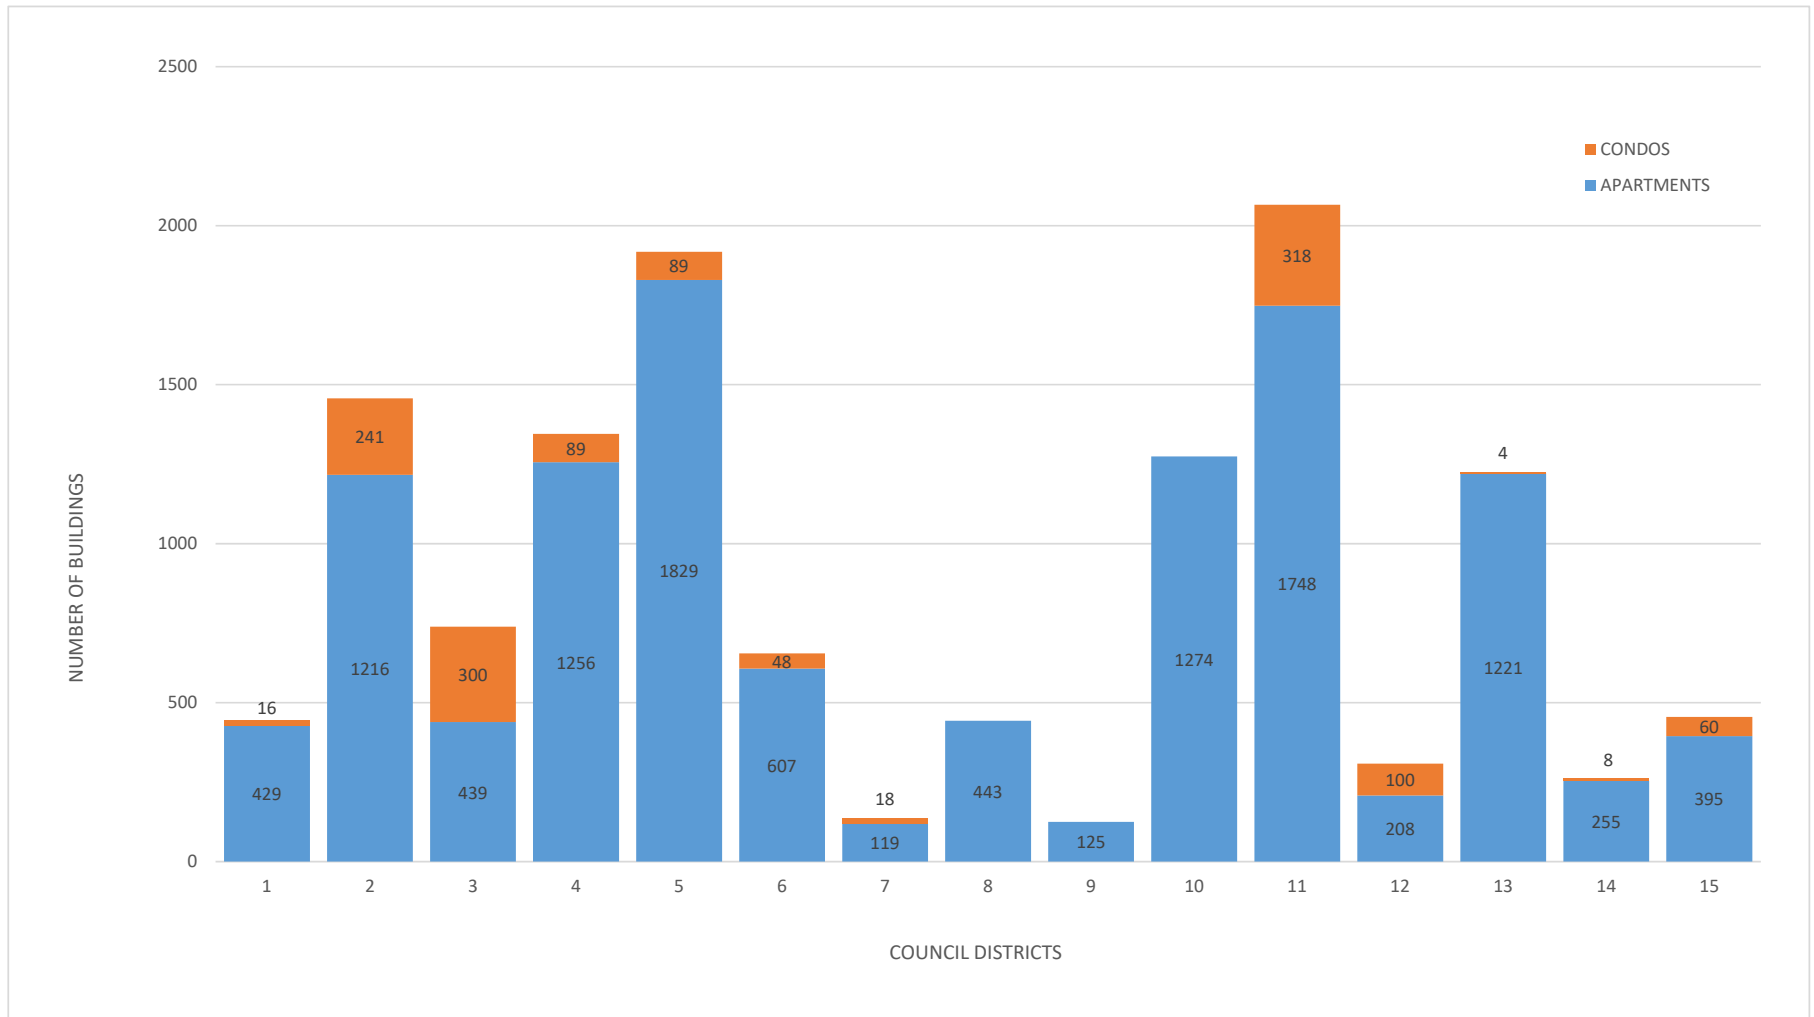

SOFT STORY RETROFIT PROGRAM STATUS AS OF **June 3, 2019**

SOFT STORY RETROFIT PROGRAM PER COUNCIL DISTRICT AS OF June 3, 2019

SOFT STORY RETROFIT PROGRAM STATUS FOR APARTMENT BUILDINGS AS OF June 3, 2019