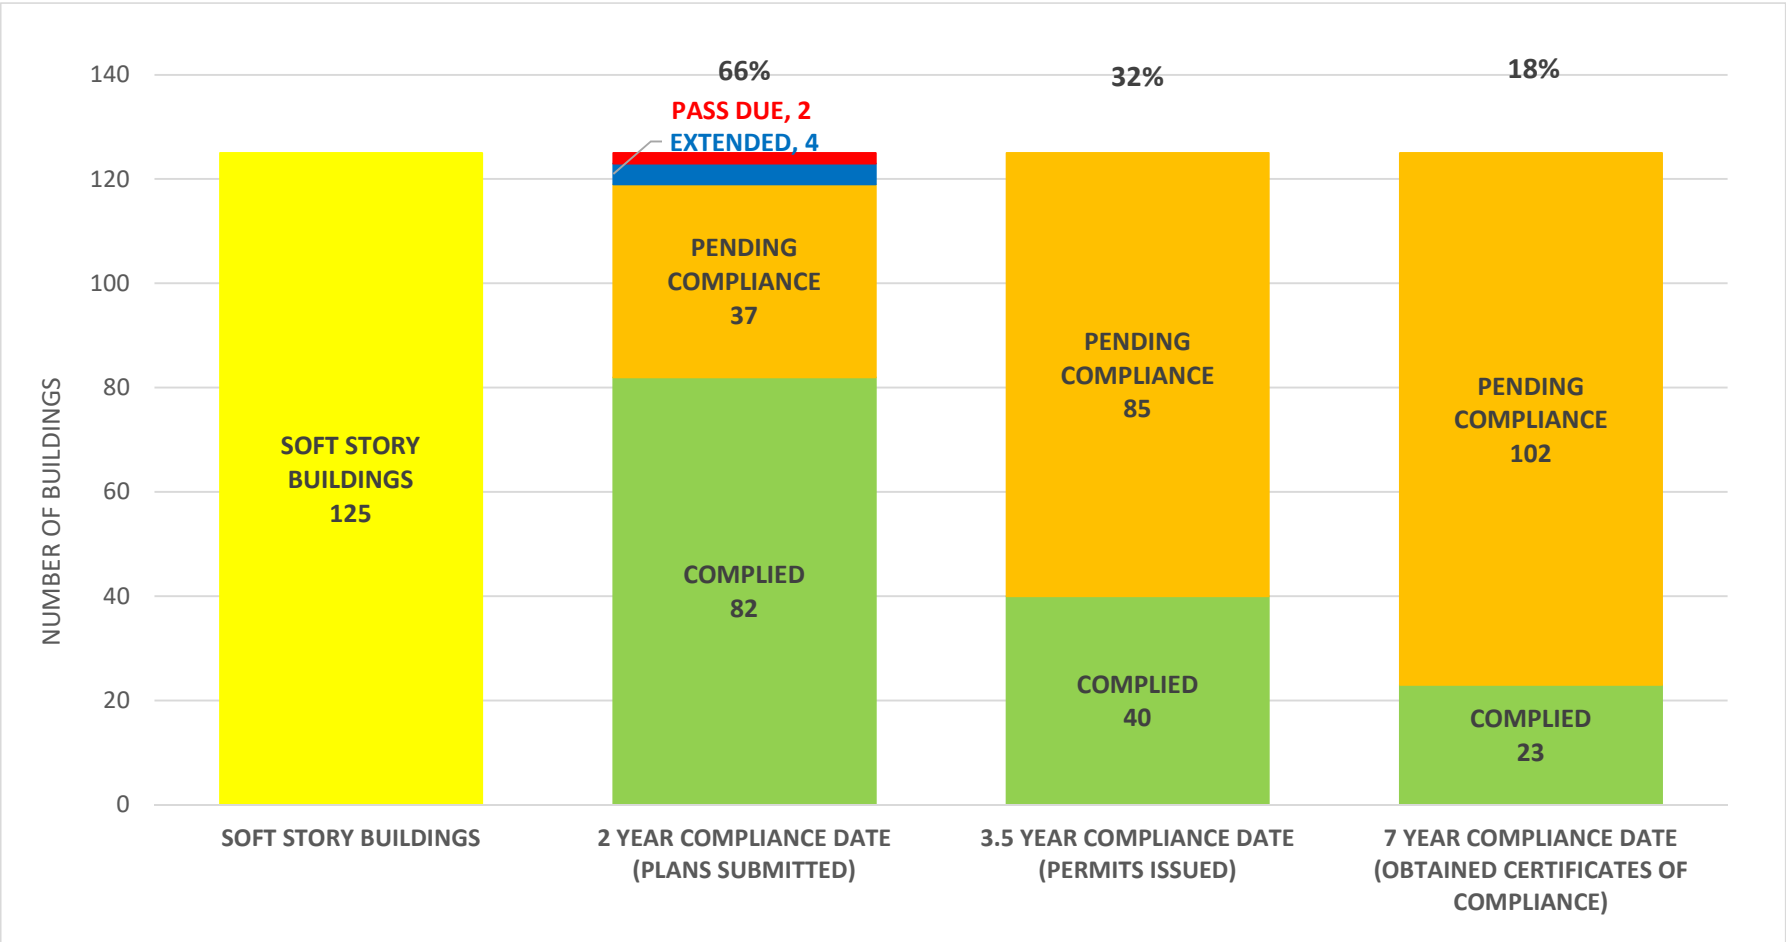

SOFT STORY RETROFIT PROGRAM STATUS FOR CD 9 AS OF June 3, 2019