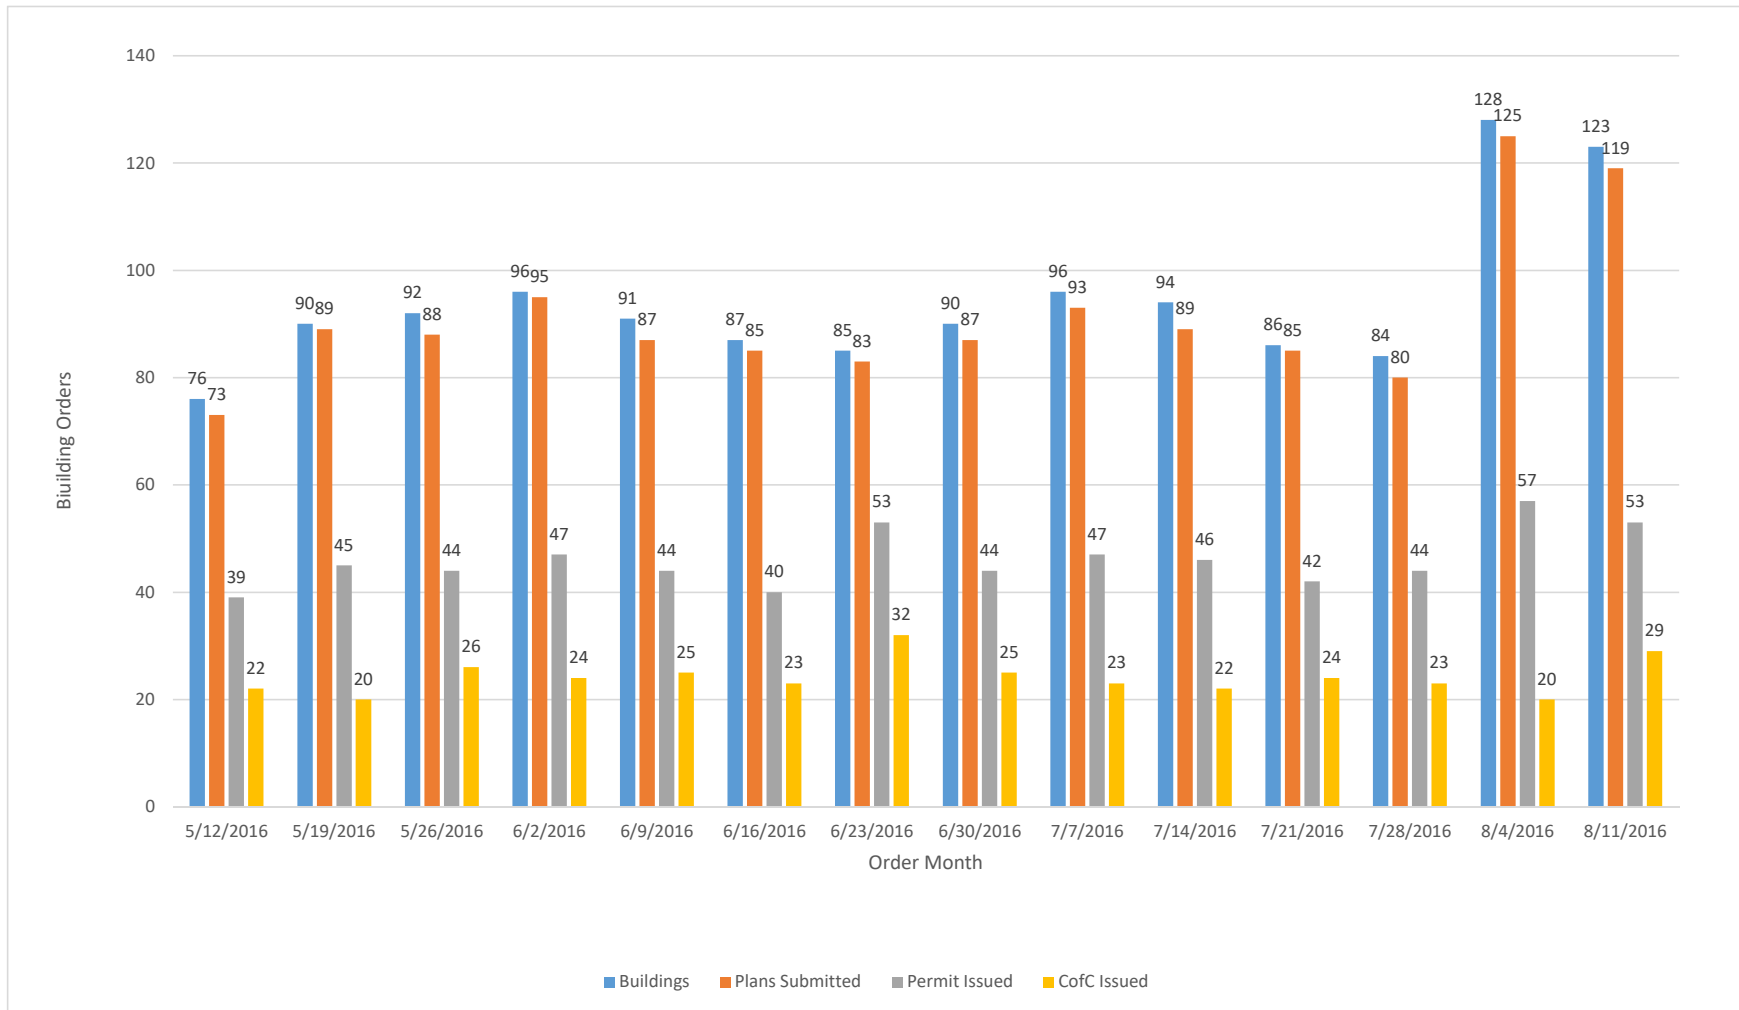

SOFT STORY RETROFIT PROGRAM COMPLIANCE STATUS AS OF June 3, 2019