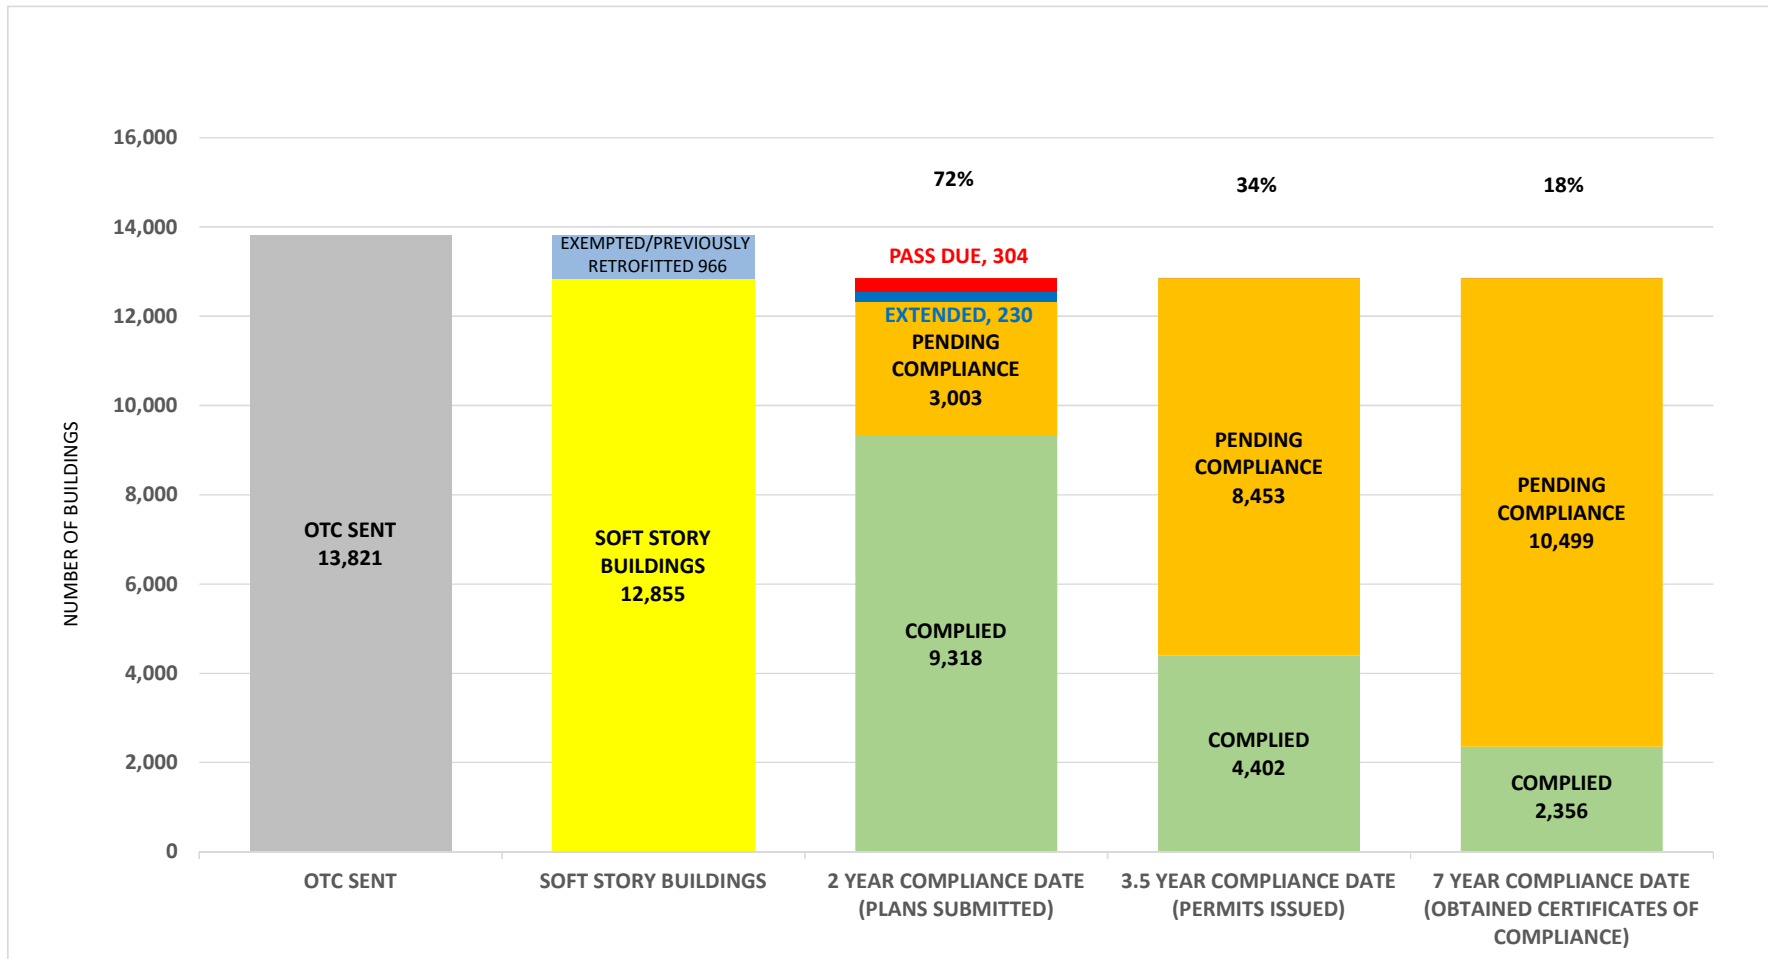

SOFT STORY RETROFIT PROGRAM STATUS AS OF **June 3, 2019**

SOFT STORY RETROFIT PROGRAM PER COUNCIL DISTRICT AS OF June 3, 2019

SOFT STORY RETROFIT PROGRAM STATUS FOR APARTMENT BUILDINGS AS OF June 3, 2019