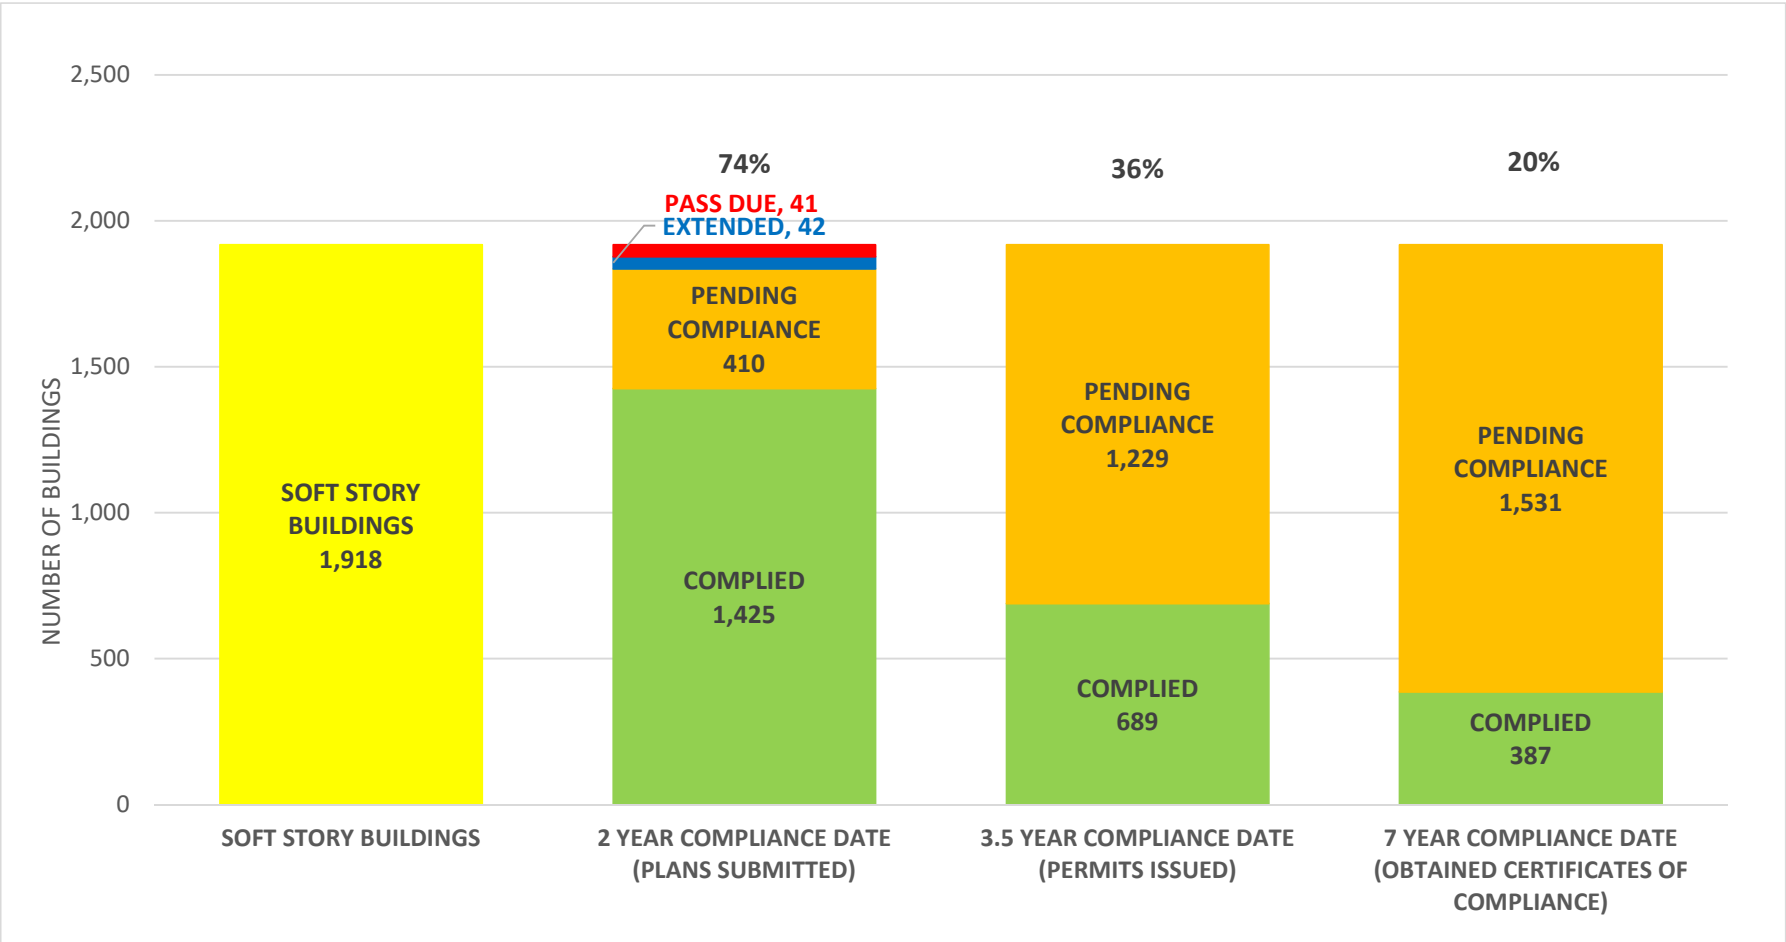

SOFT STORY RETROFIT PROGRAM STATUS FOR CD 5 AS OF June 3, 2019