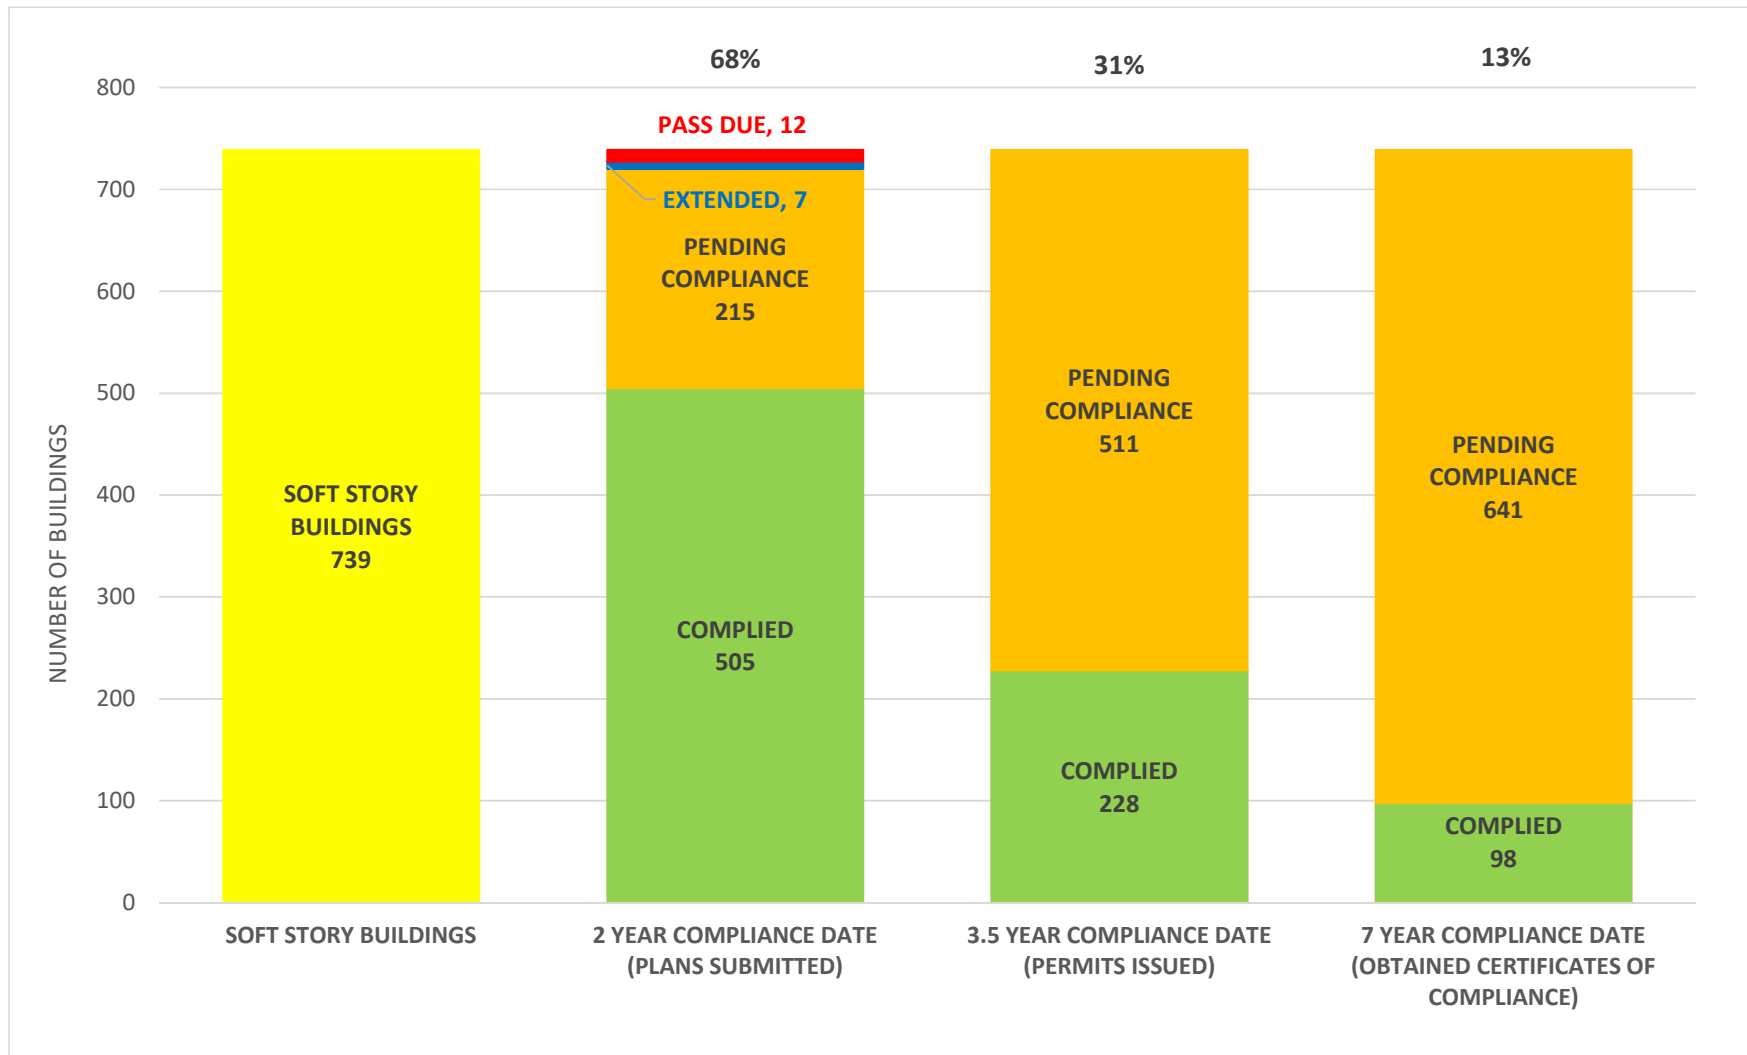

NUMBER OF UNITS FOR SOFT STORY RETROFIT PROGRAM STATUS AS OF

June 3, 2019

SOFT STORY RETROFIT PROGRAM STATUS FOR CD 1 AS OF June 3, 2019

SOFT STORY RETROFIT PROGRAM STATUS FOR CD 2 AS OF June 3, 2019

SOFT STORY RETROFIT PROGRAM STATUS FOR CD 3 AS OF **June 3, 2019**