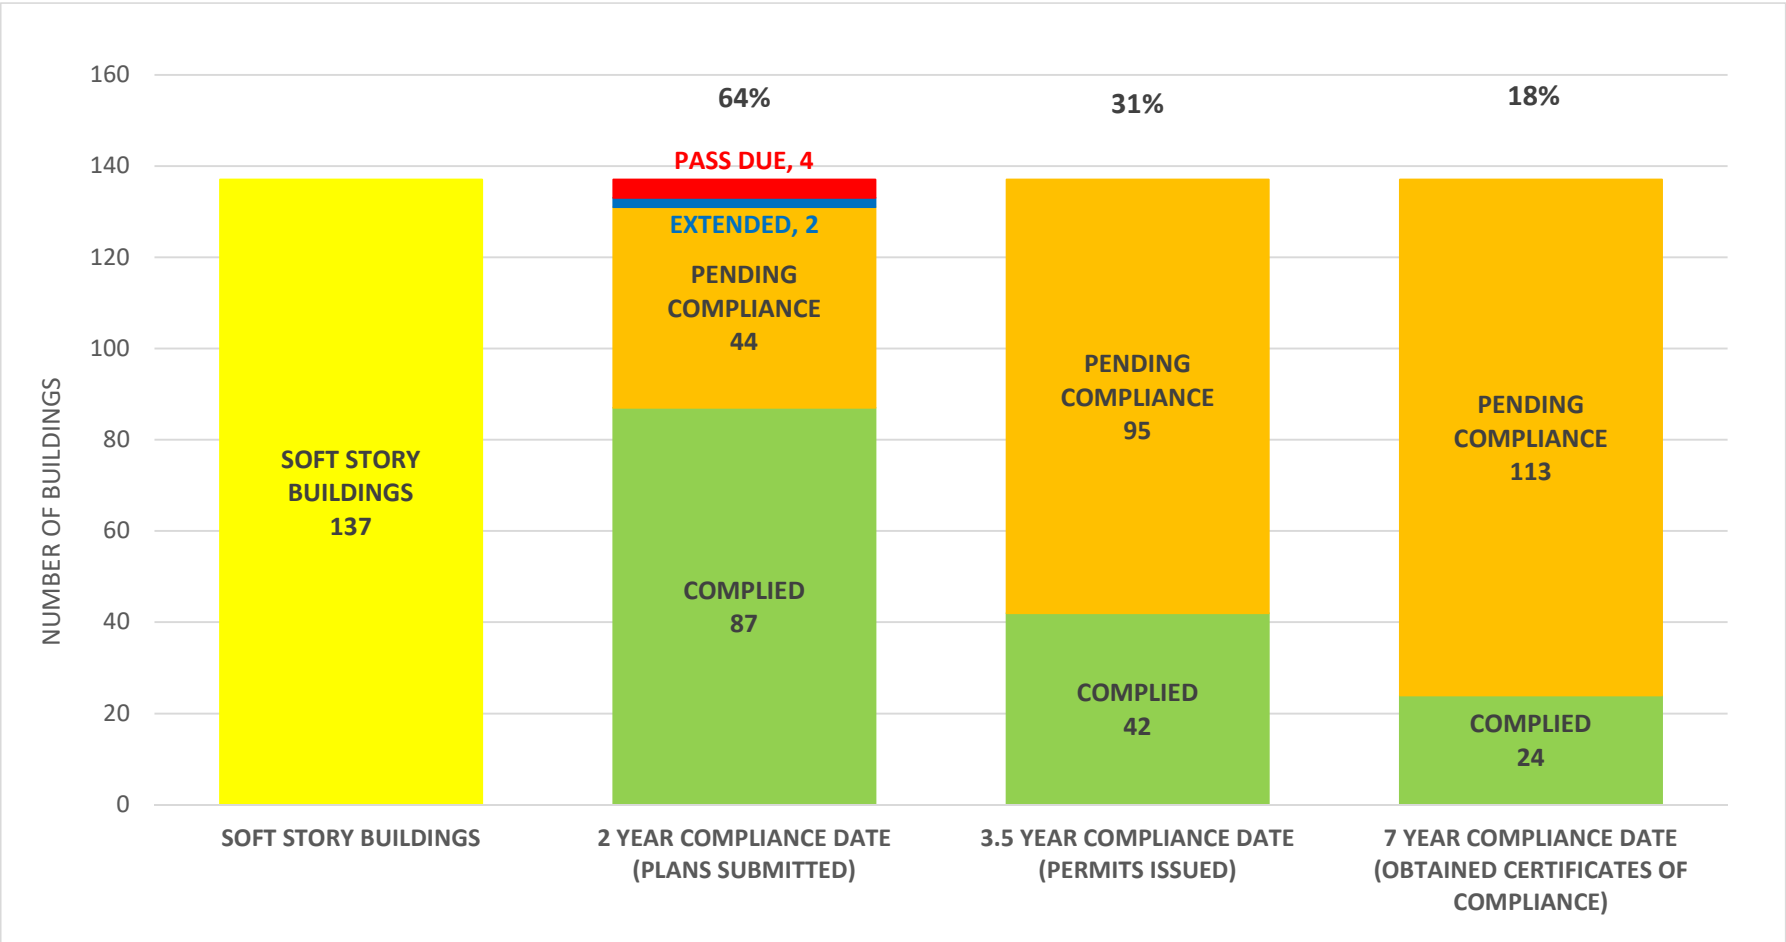

SOFT STORY RETROFIT PROGRAM STATUS FOR CD 4 AS OF June 3, 2019

SOFT STORY RETROFIT PROGRAM STATUS FOR CD 5 AS OF June 3, 2019

SOFT STORY RETROFIT PROGRAM STATUS FOR CD 6 AS OF June 3, 2019

SOFT STORY RETROFIT PROGRAM STATUS FOR CD 7 AS OF June 3, 2019