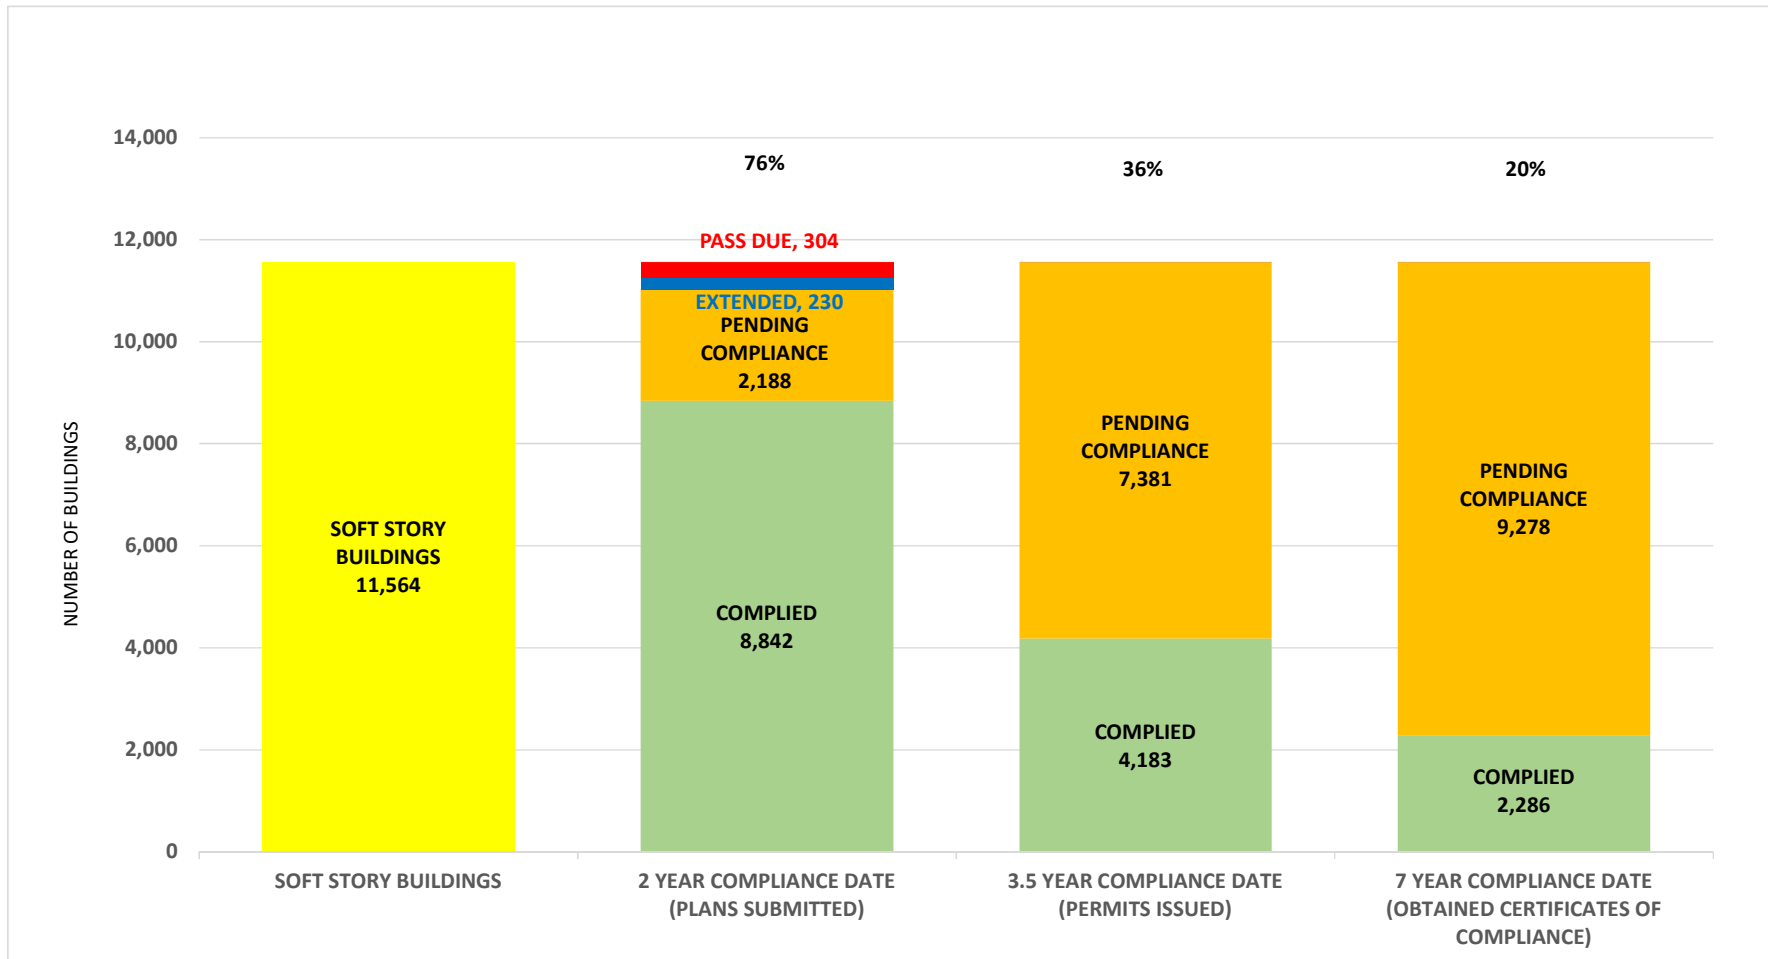

SOFT STORY RETROFIT PROGRAM STATUS FOR CONDO BUILDINGS AS OF June 3, 2019

SOFT STORY RETROFIT PROGRAM COMPLIANCE STATUS AS OF June 3, 2019

SOFT STORY RETROFIT PROGRAM STATUS FOR PHASE 1 AS OF June 3, 2019