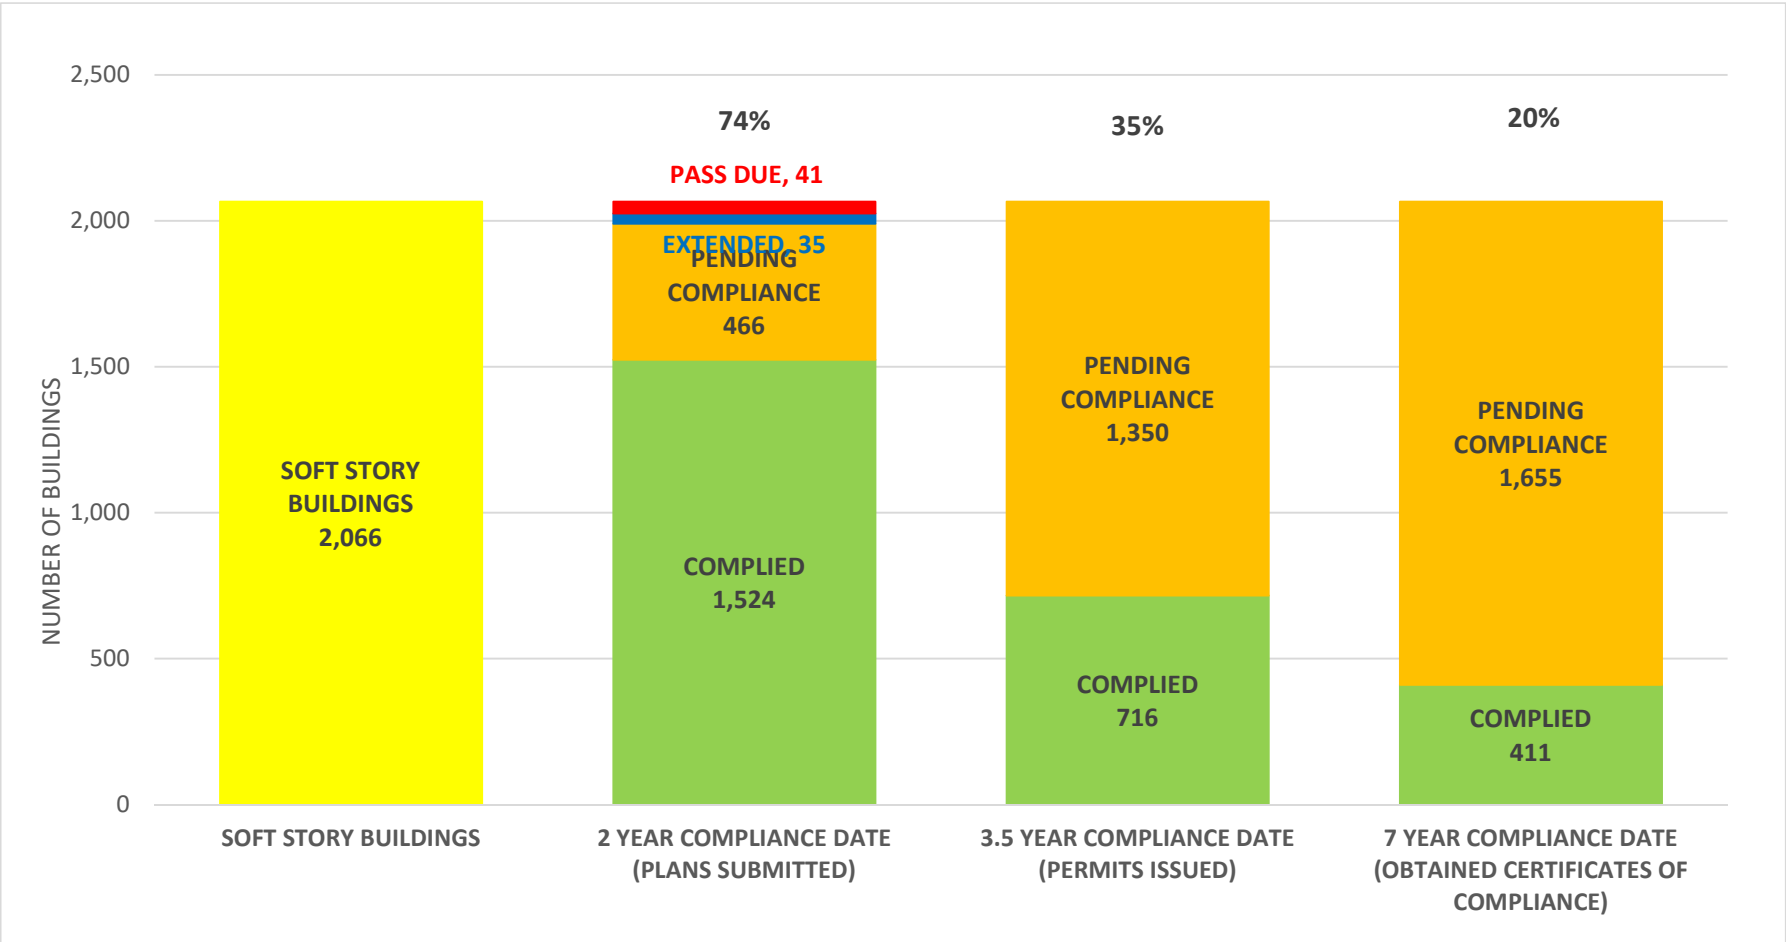

SOFT STORY RETROFIT PROGRAM STATUS FOR CD 8 AS OF June 3, 2019

SOFT STORY RETROFIT PROGRAM STATUS FOR CD 9 AS OF June 3, 2019

SOFT STORY RETROFIT PROGRAM STATUS FOR CD 10 AS OF June 3, 2019

SOFT STORY RETROFIT PROGRAM STATUS FOR CD 11 AS OF June 3, 2019