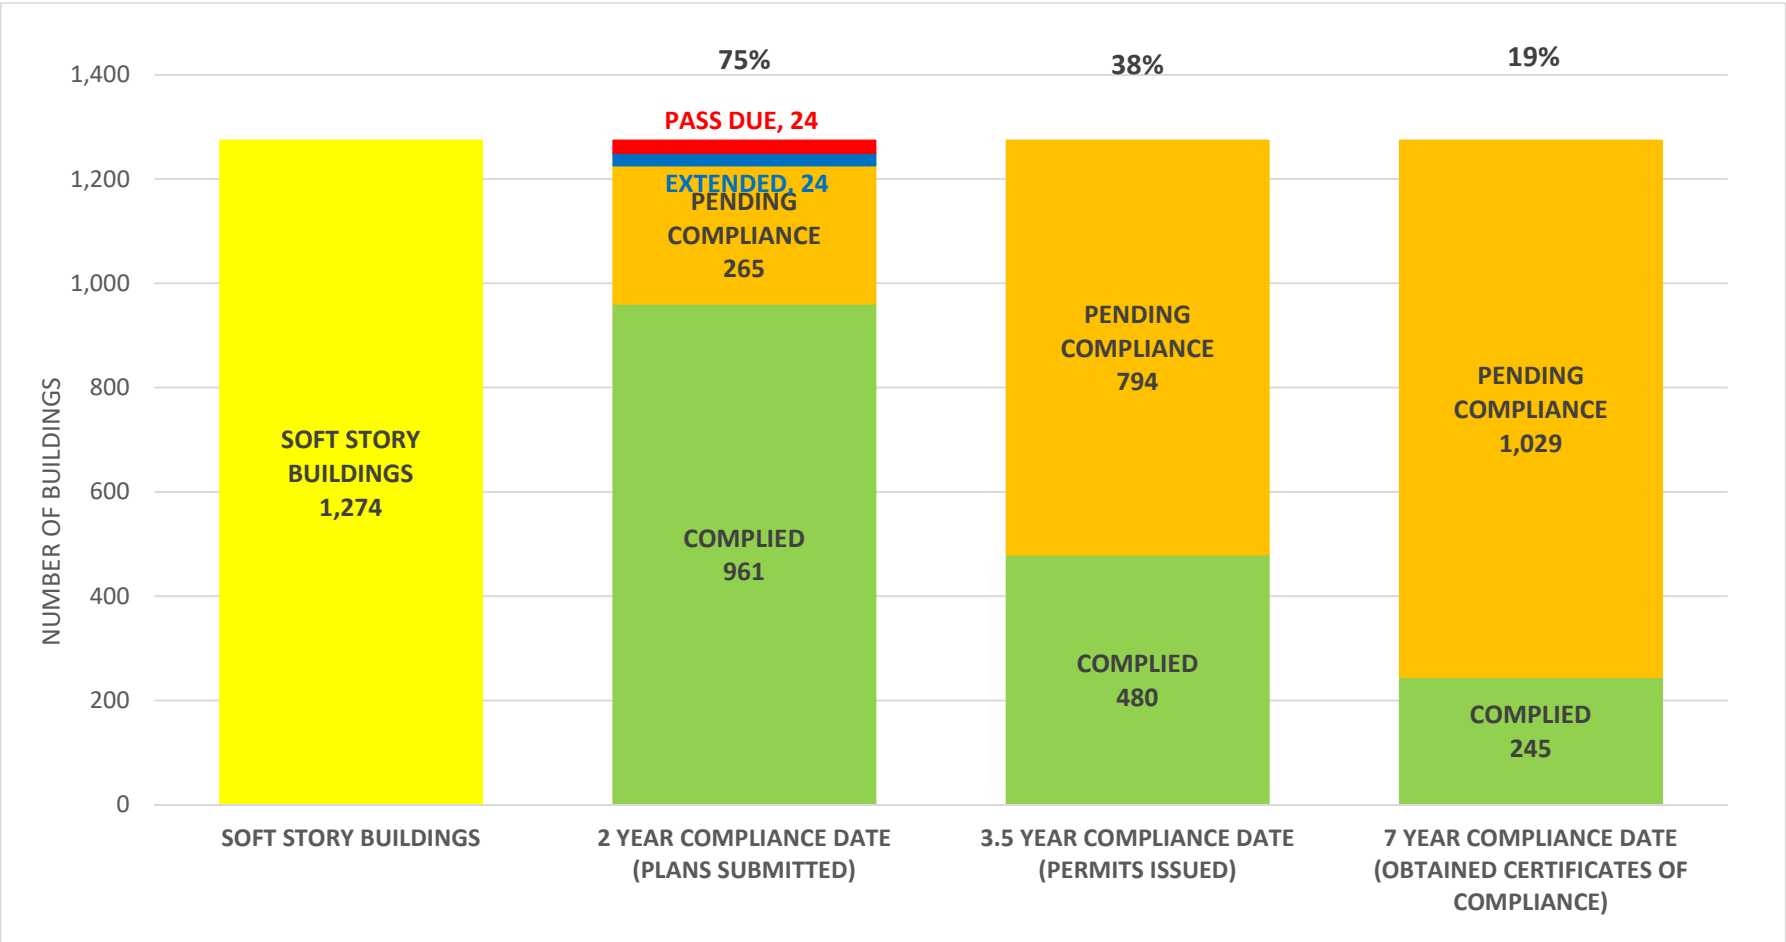

SOFT STORY RETROFIT PROGRAM STATUS FOR CD 10 AS OF June 3, 2019