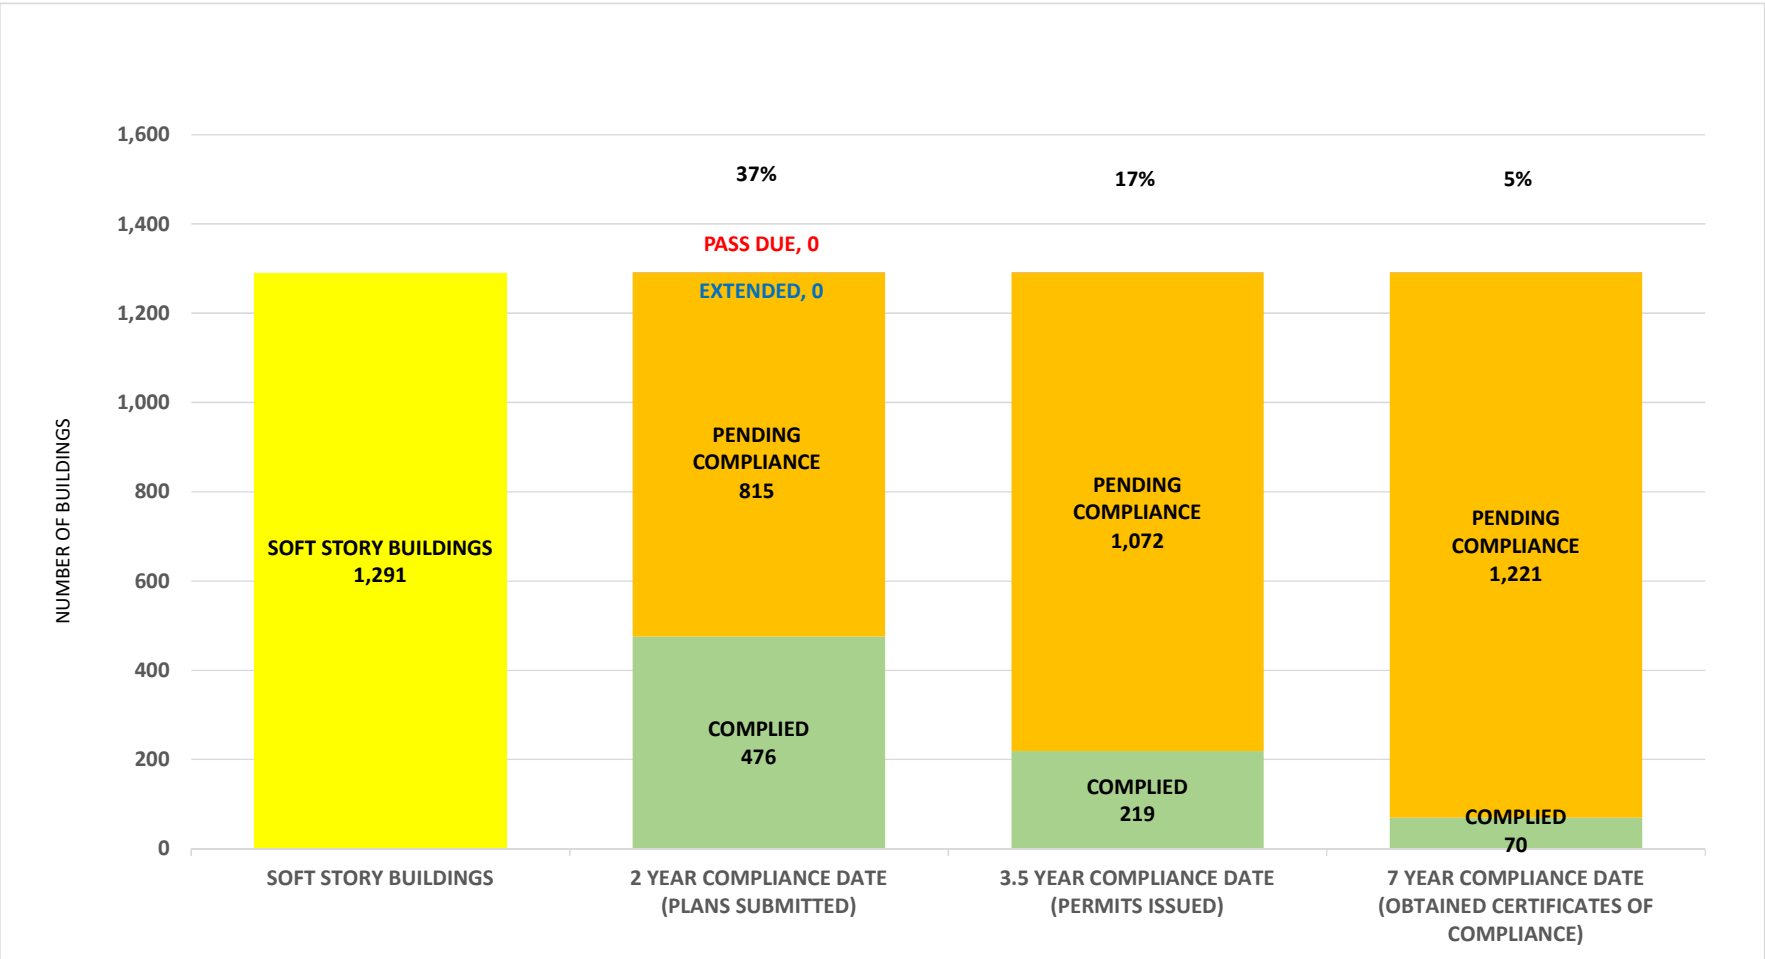

SOFT STORY RETROFIT PROGRAM STATUS FOR CONDO BUILDINGS AS OF June 3, 2019

SOFT STORY RETROFIT PROGRAM COMPLIANCE STATUS AS OF June 3, 2019

SOFT STORY RETROFIT PROGRAM STATUS FOR PHASE 1 AS OF June 3, 2019