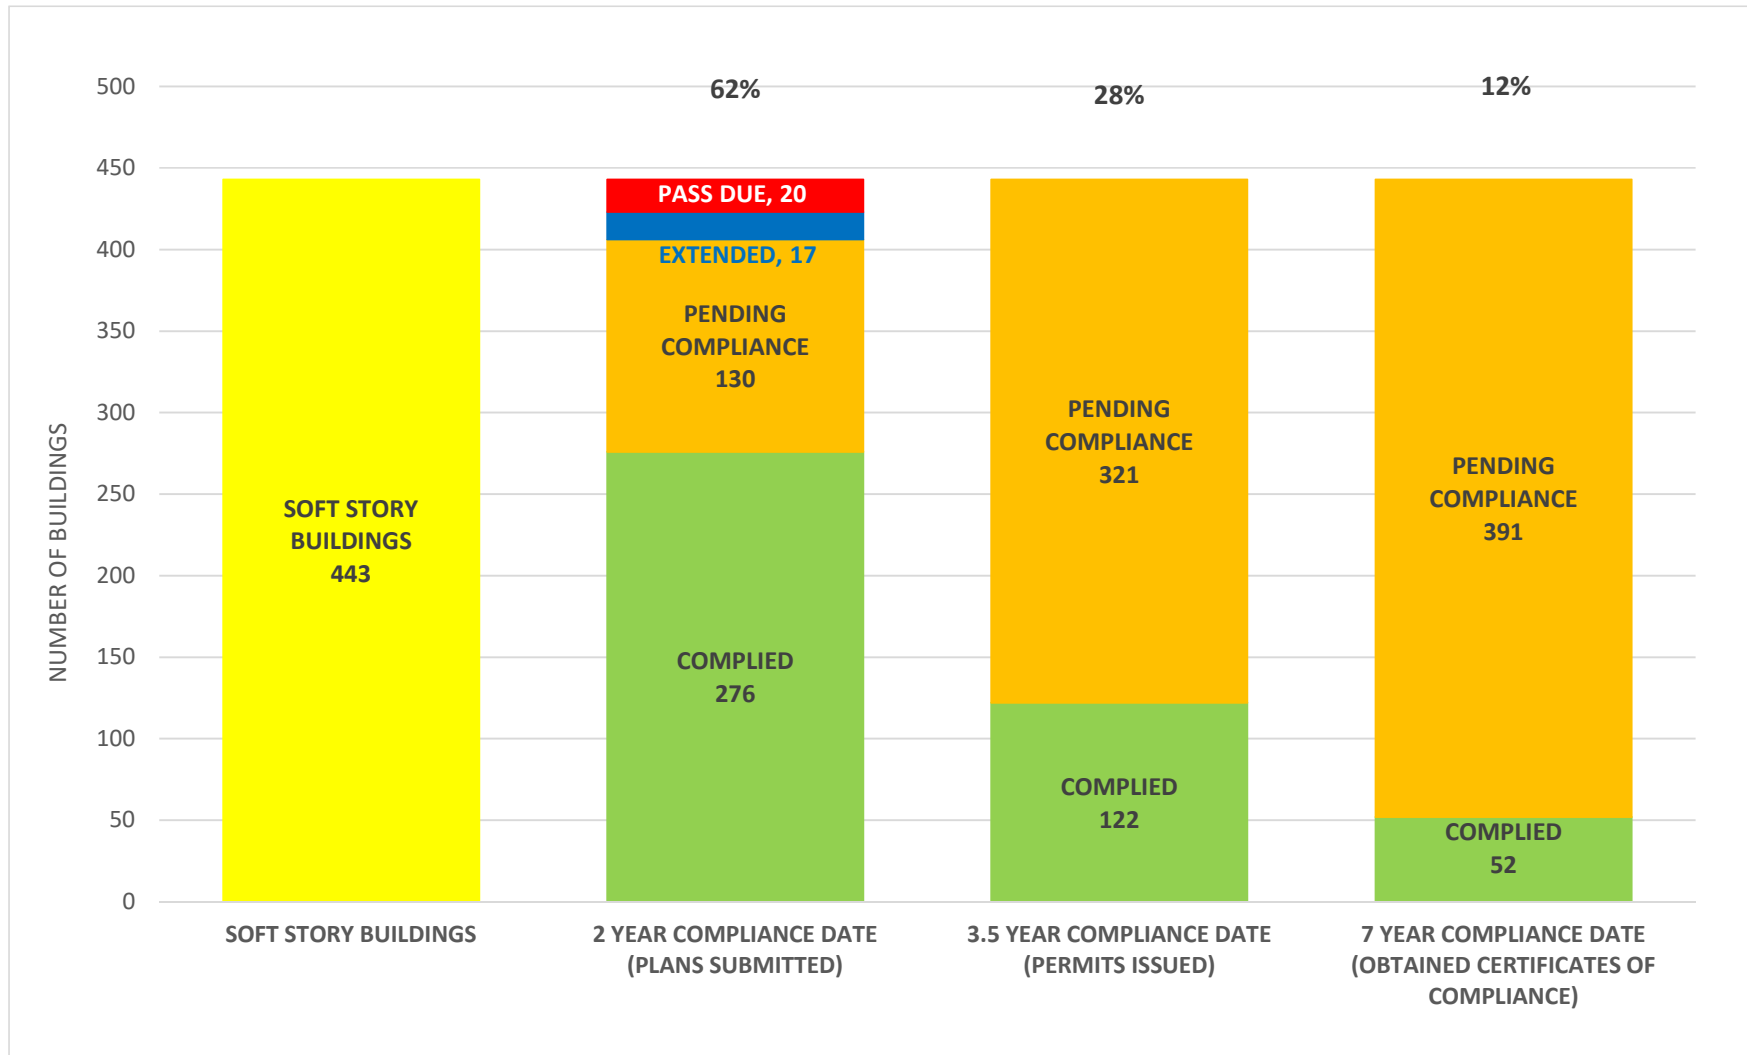

SOFT STORY RETROFIT PROGRAM STATUS FOR CD 8 AS OF June 3, 2019