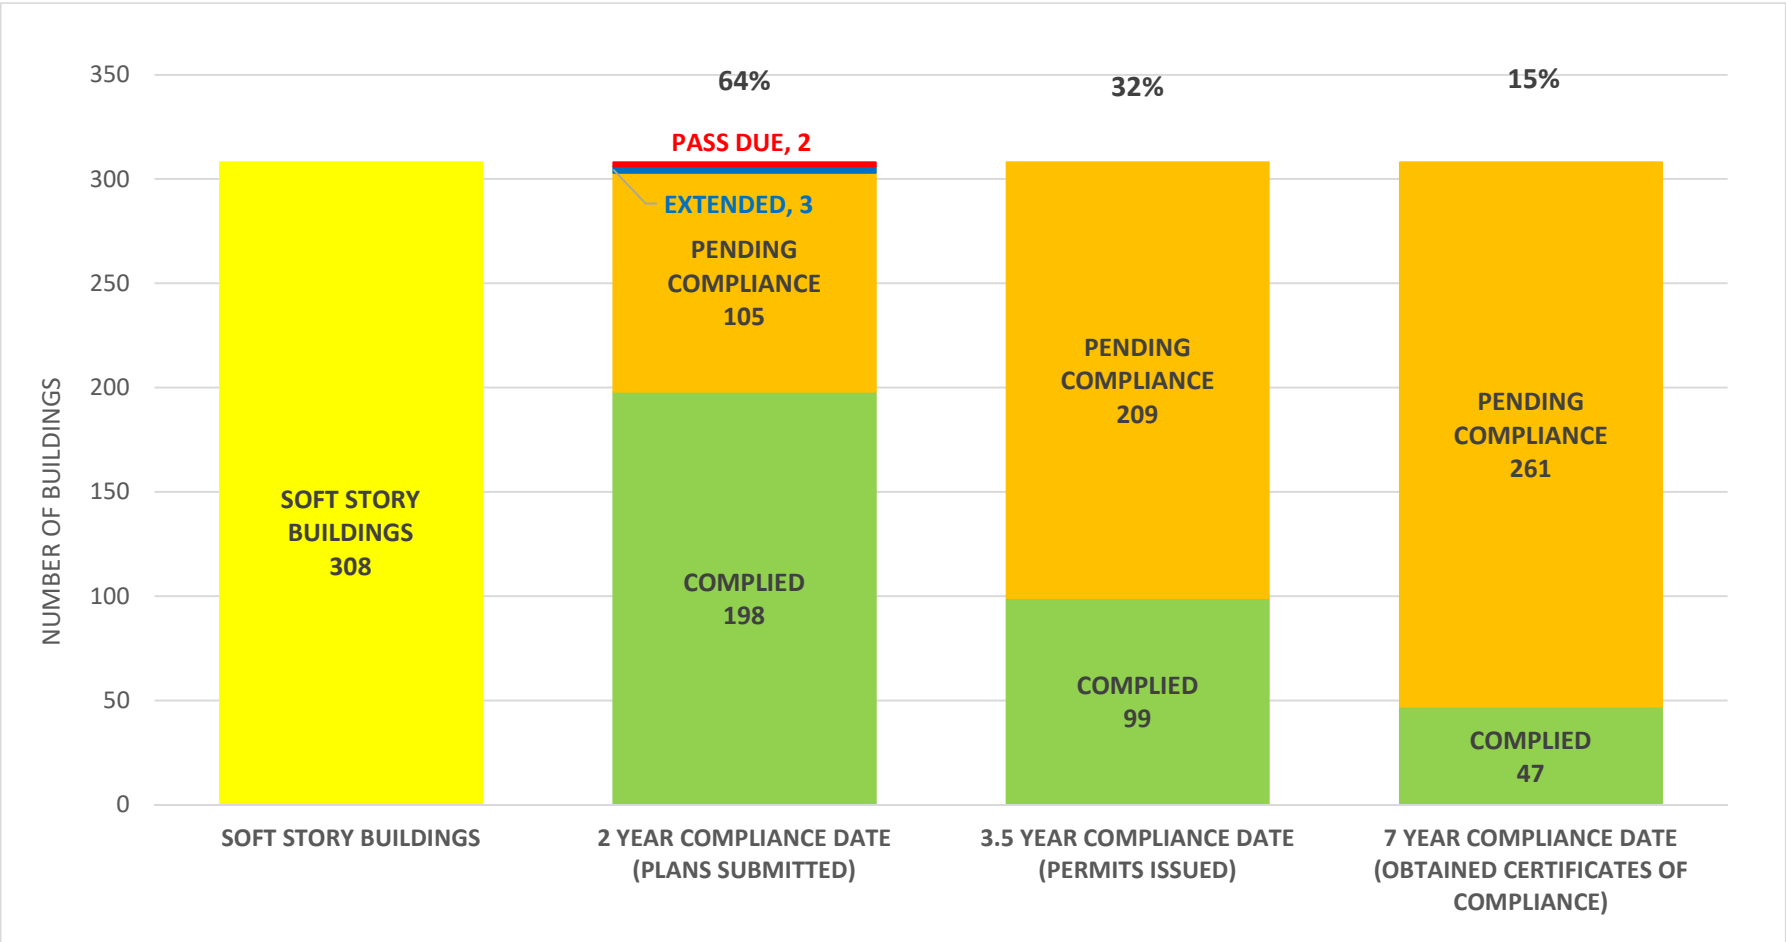

SOFT STORY RETROFIT PROGRAM STATUS FOR CD 12 AS OF June 3, 2019