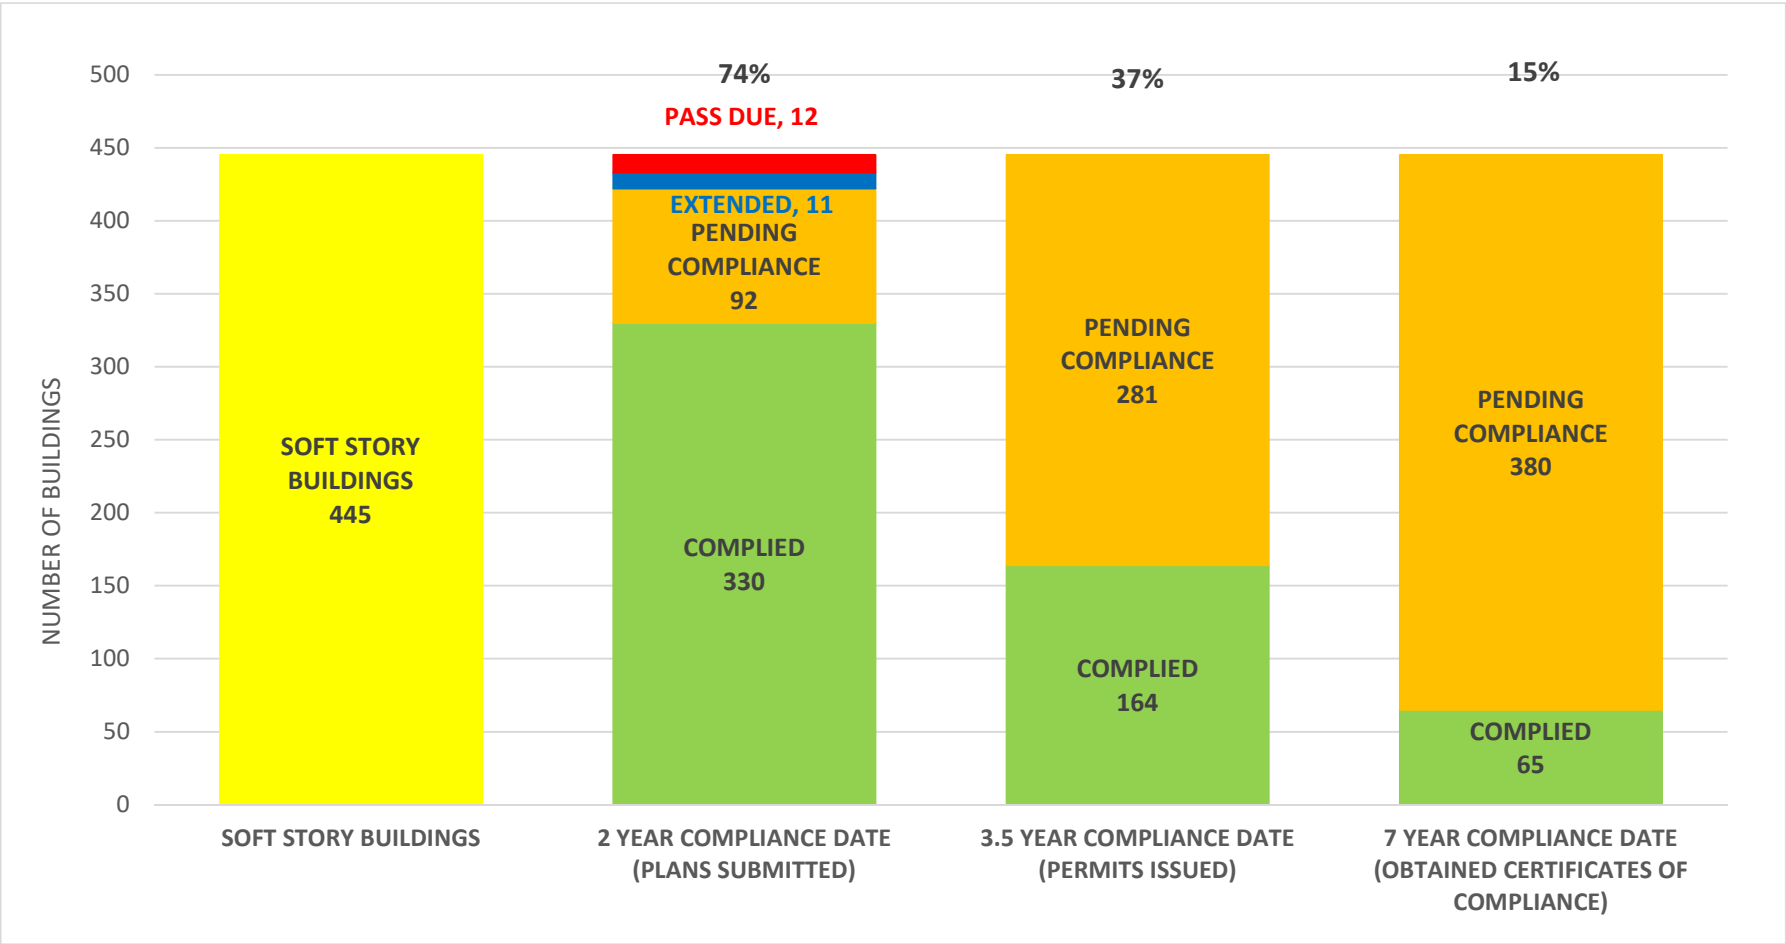

SOFT STORY RETROFIT PROGRAM STATUS FOR CD 1 AS OF June 3, 2019