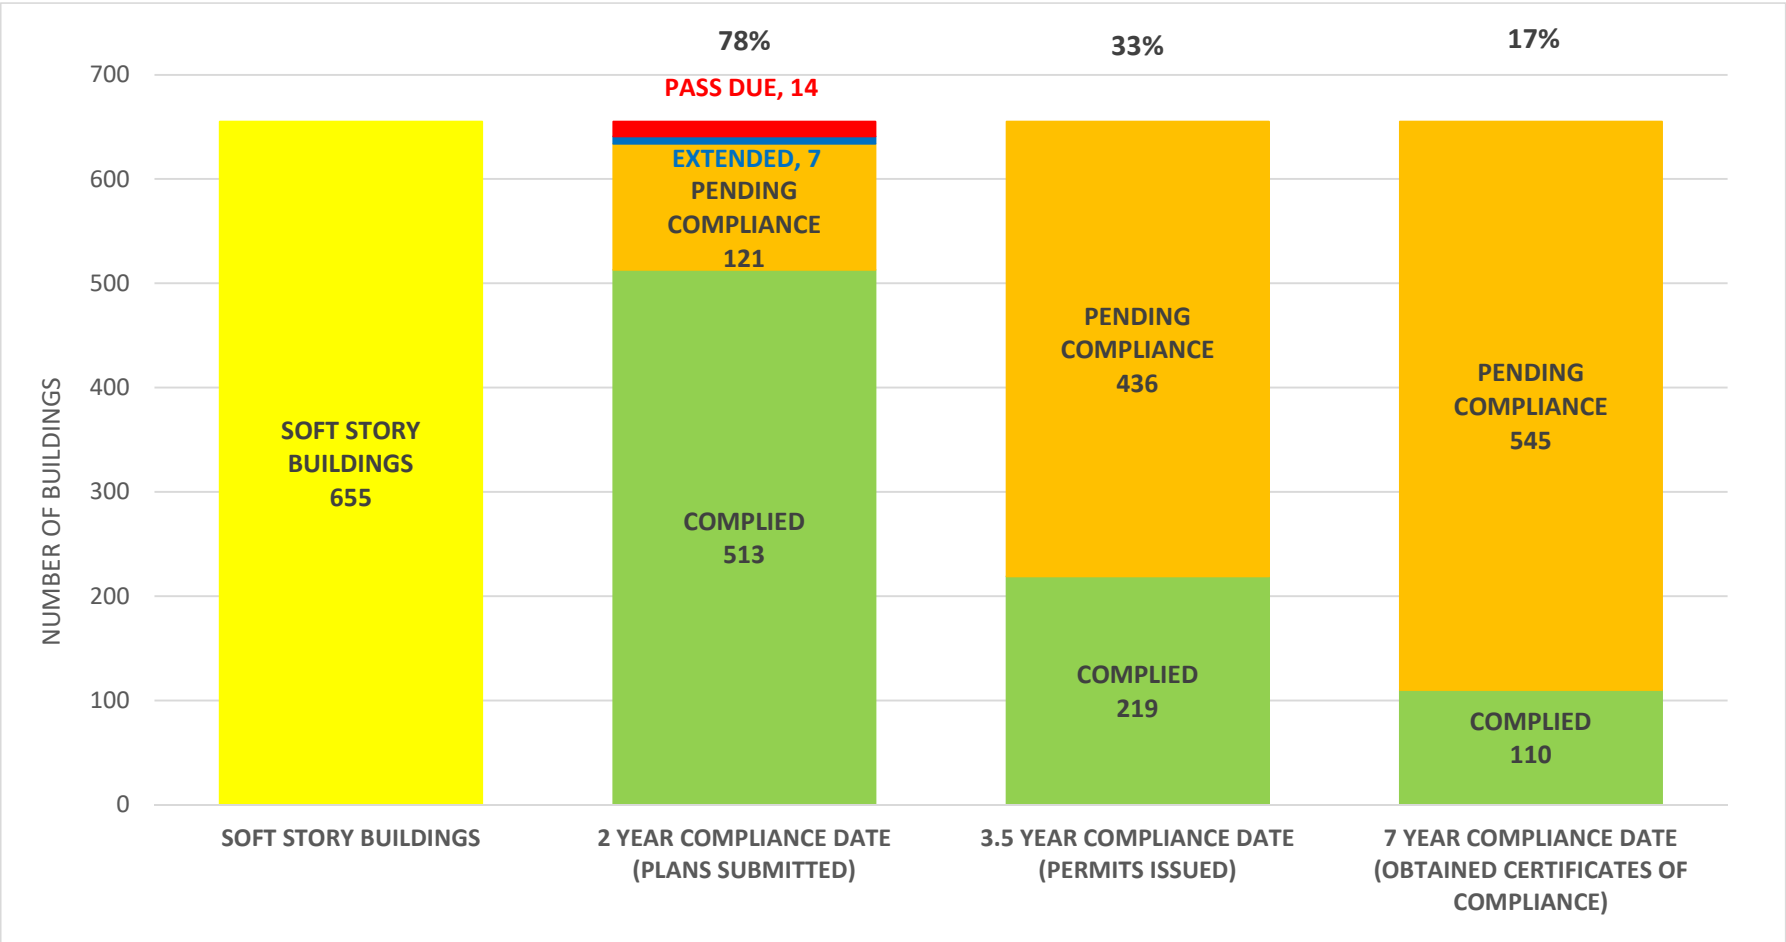

SOFT STORY RETROFIT PROGRAM STATUS FOR CD 6 AS OF June 3, 2019