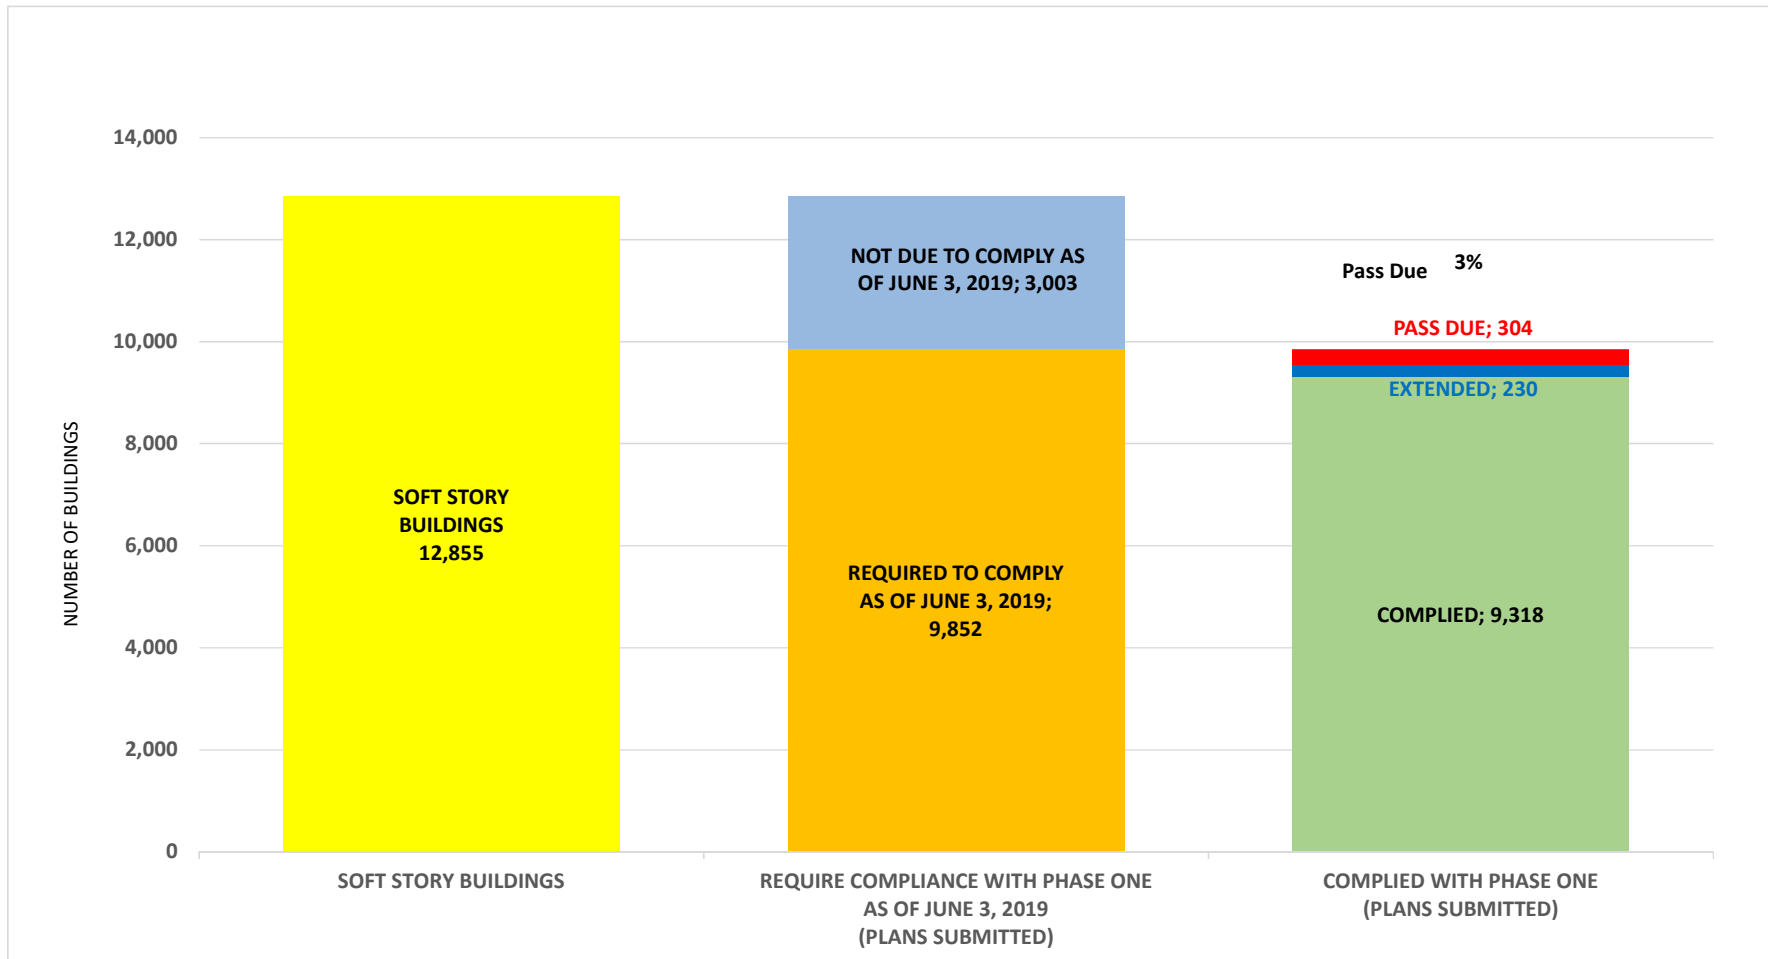

SOFT STORY RETROFIT PROGRAM STATUS FOR PHASE 1 AS OF June 3, 2019