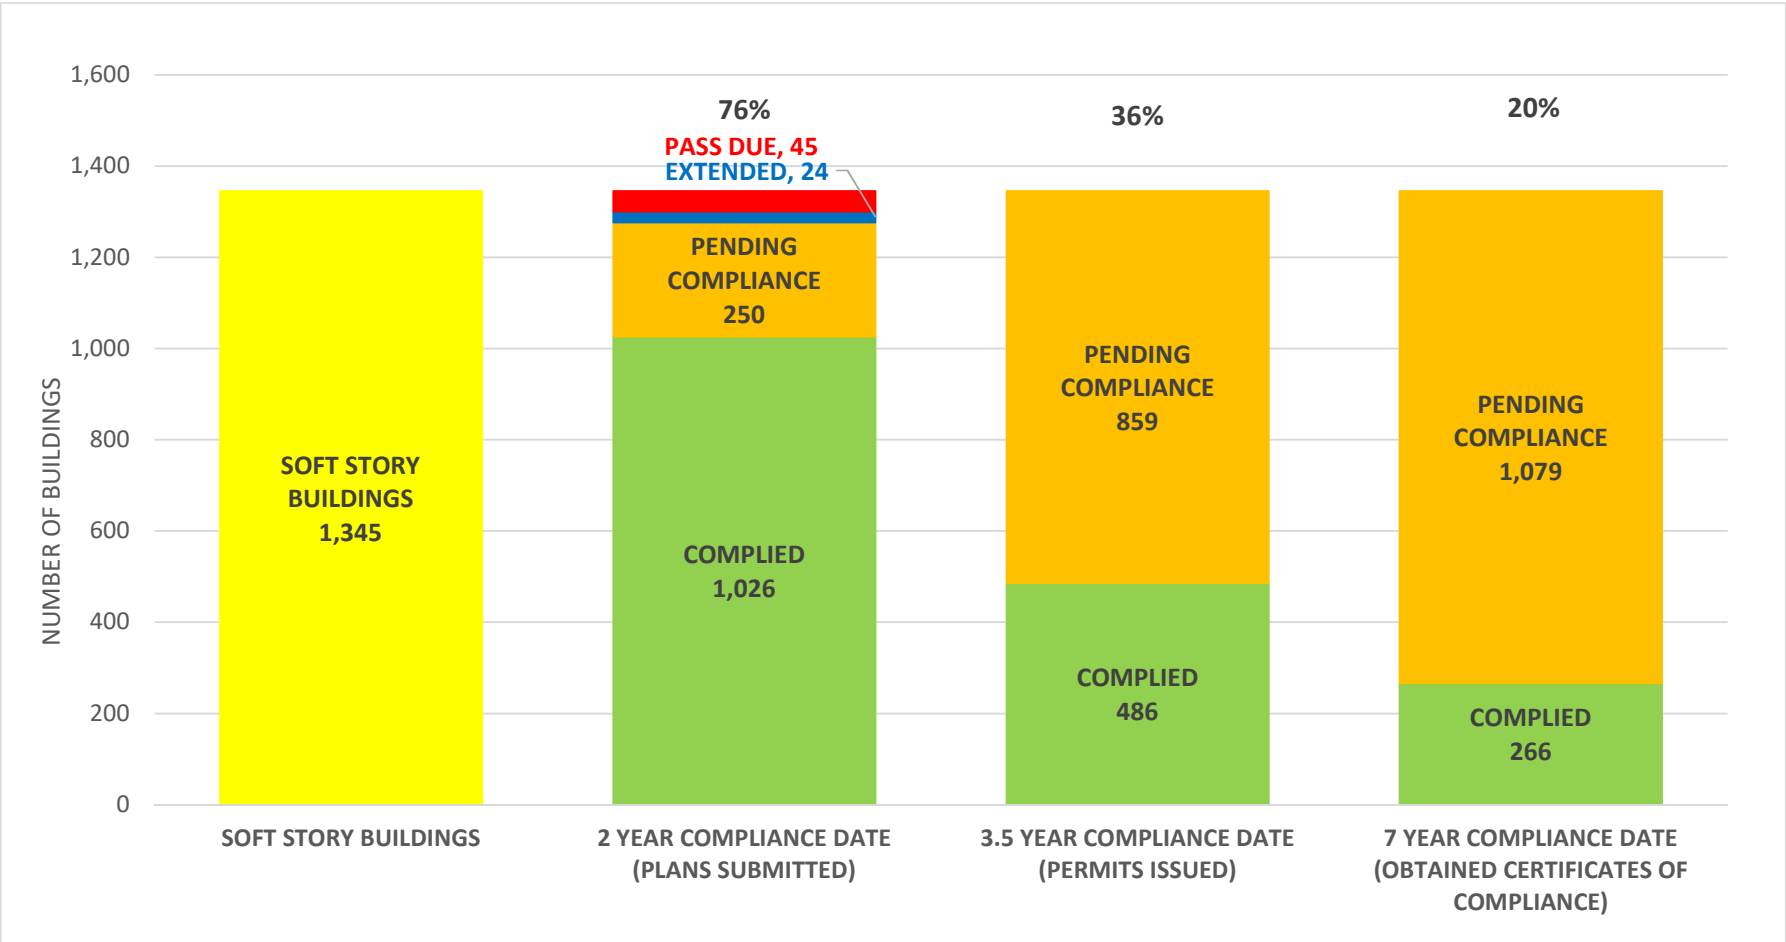

SOFT STORY RETROFIT PROGRAM STATUS FOR CD 4 AS OF June 3, 2019