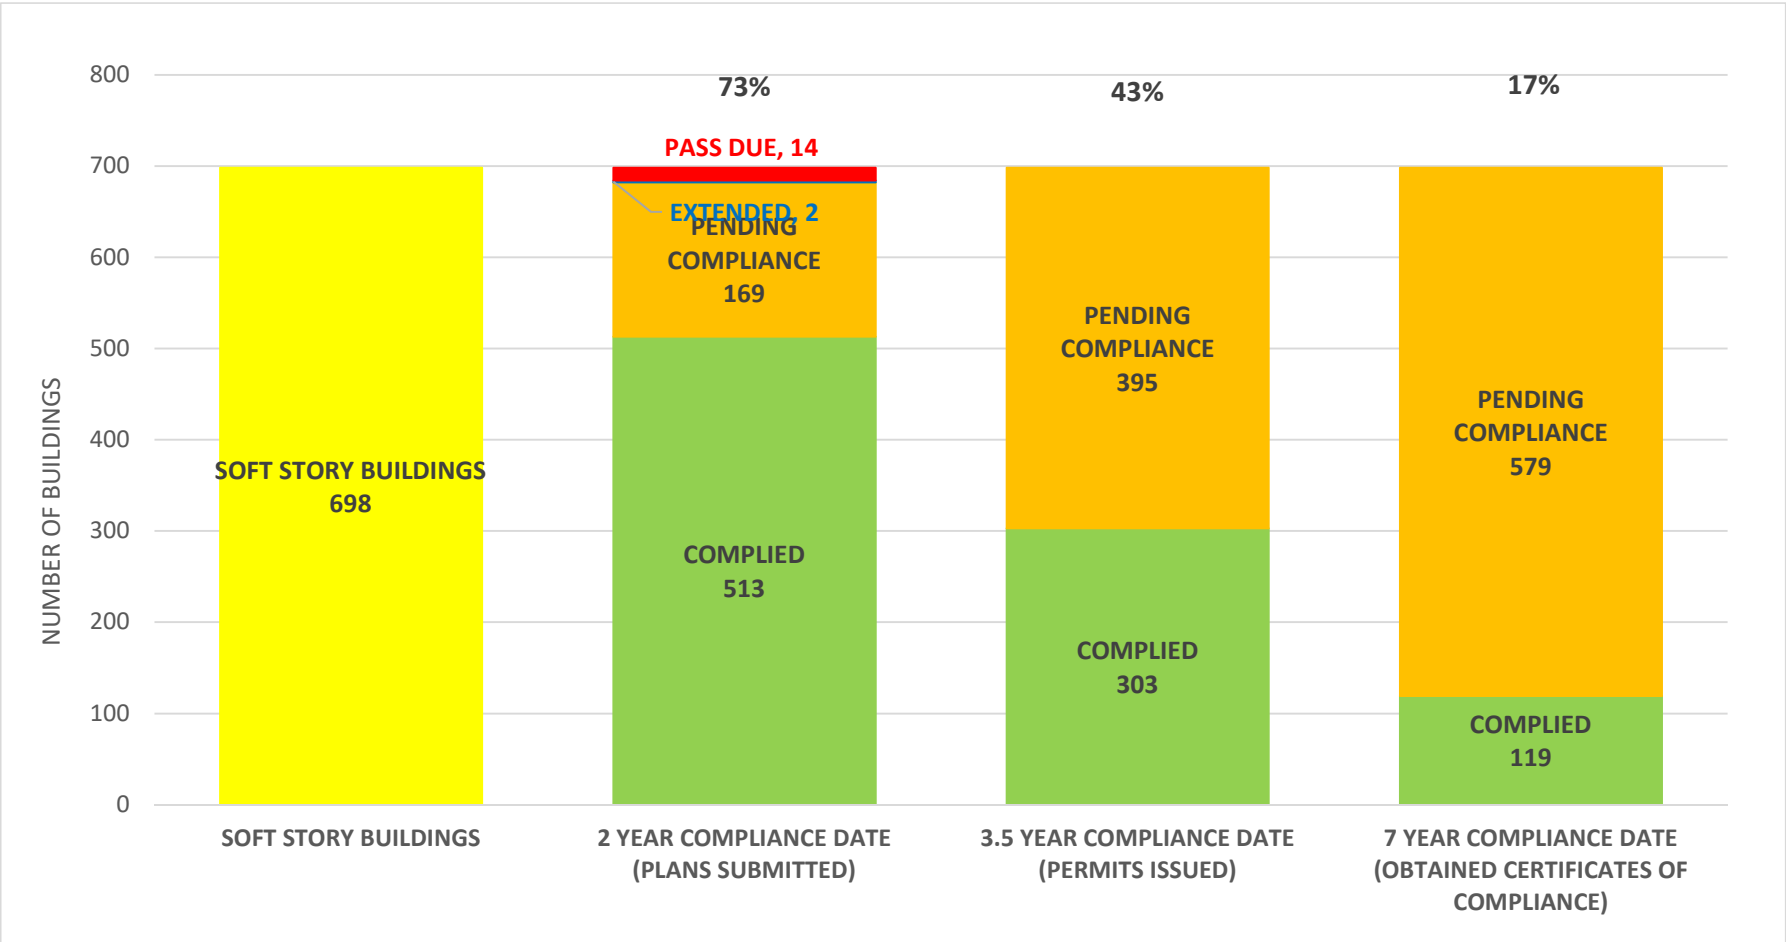

SOFT STORY RETROFIT PROGRAM STATUS FOR CD 3 AS OF September 6, 2019