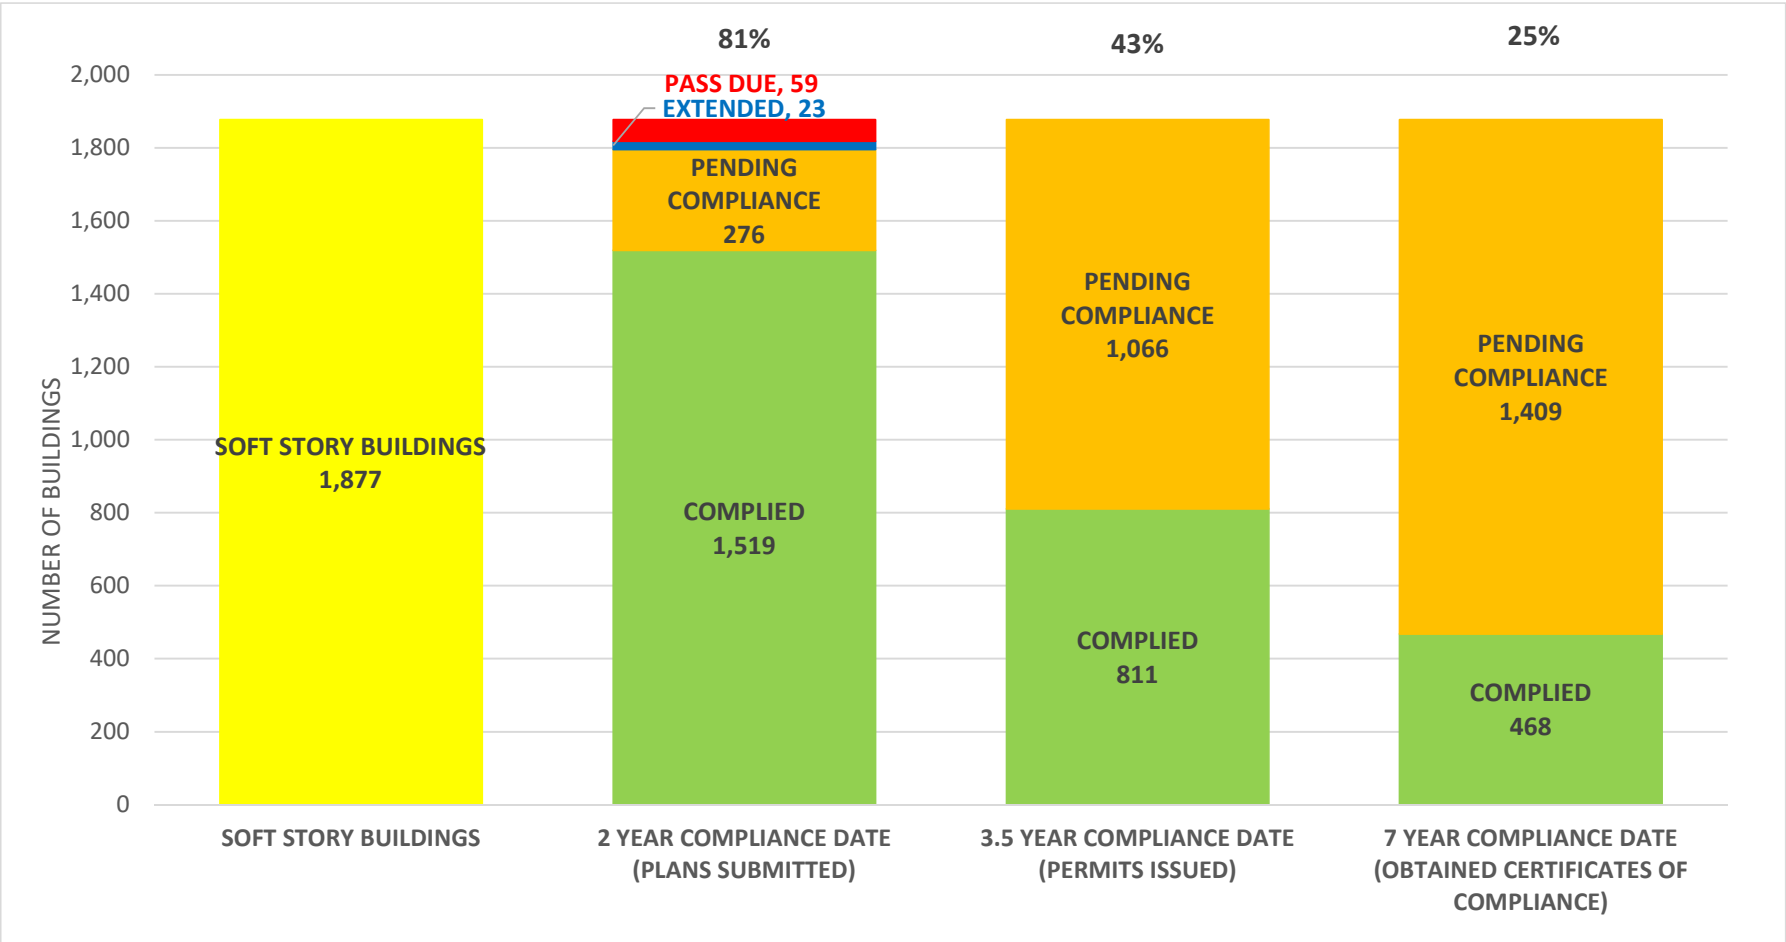

SOFT STORY RETROFIT PROGRAM STATUS FOR CD 5 AS OF September 6, 2019