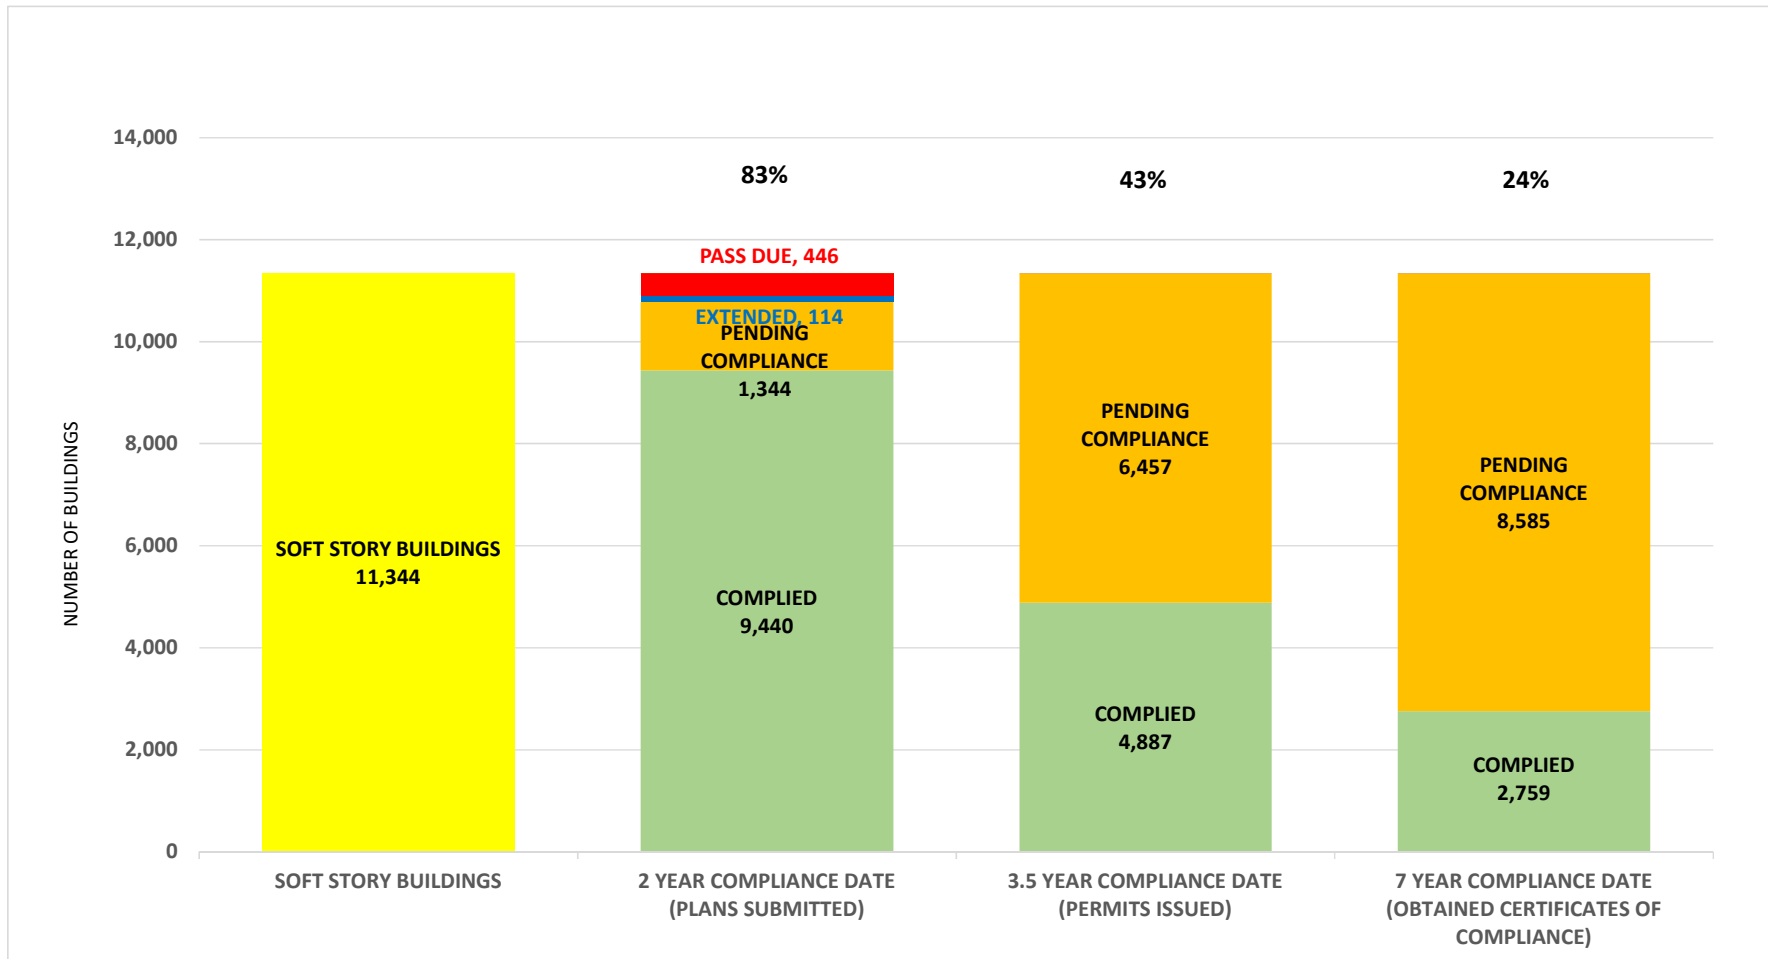

SOFT STORY RETROFIT PROGRAM STATUS AS OF September 6, 2019

SOFT STORY RETROFIT PROGRAM STATUS FOR APARTMENT BUILDINGS AS OF September 6, 2019

SOFT STORY RETROFIT PROGRAM STATUS FOR CONDO BUILDINGS AS OF September 6, 2019