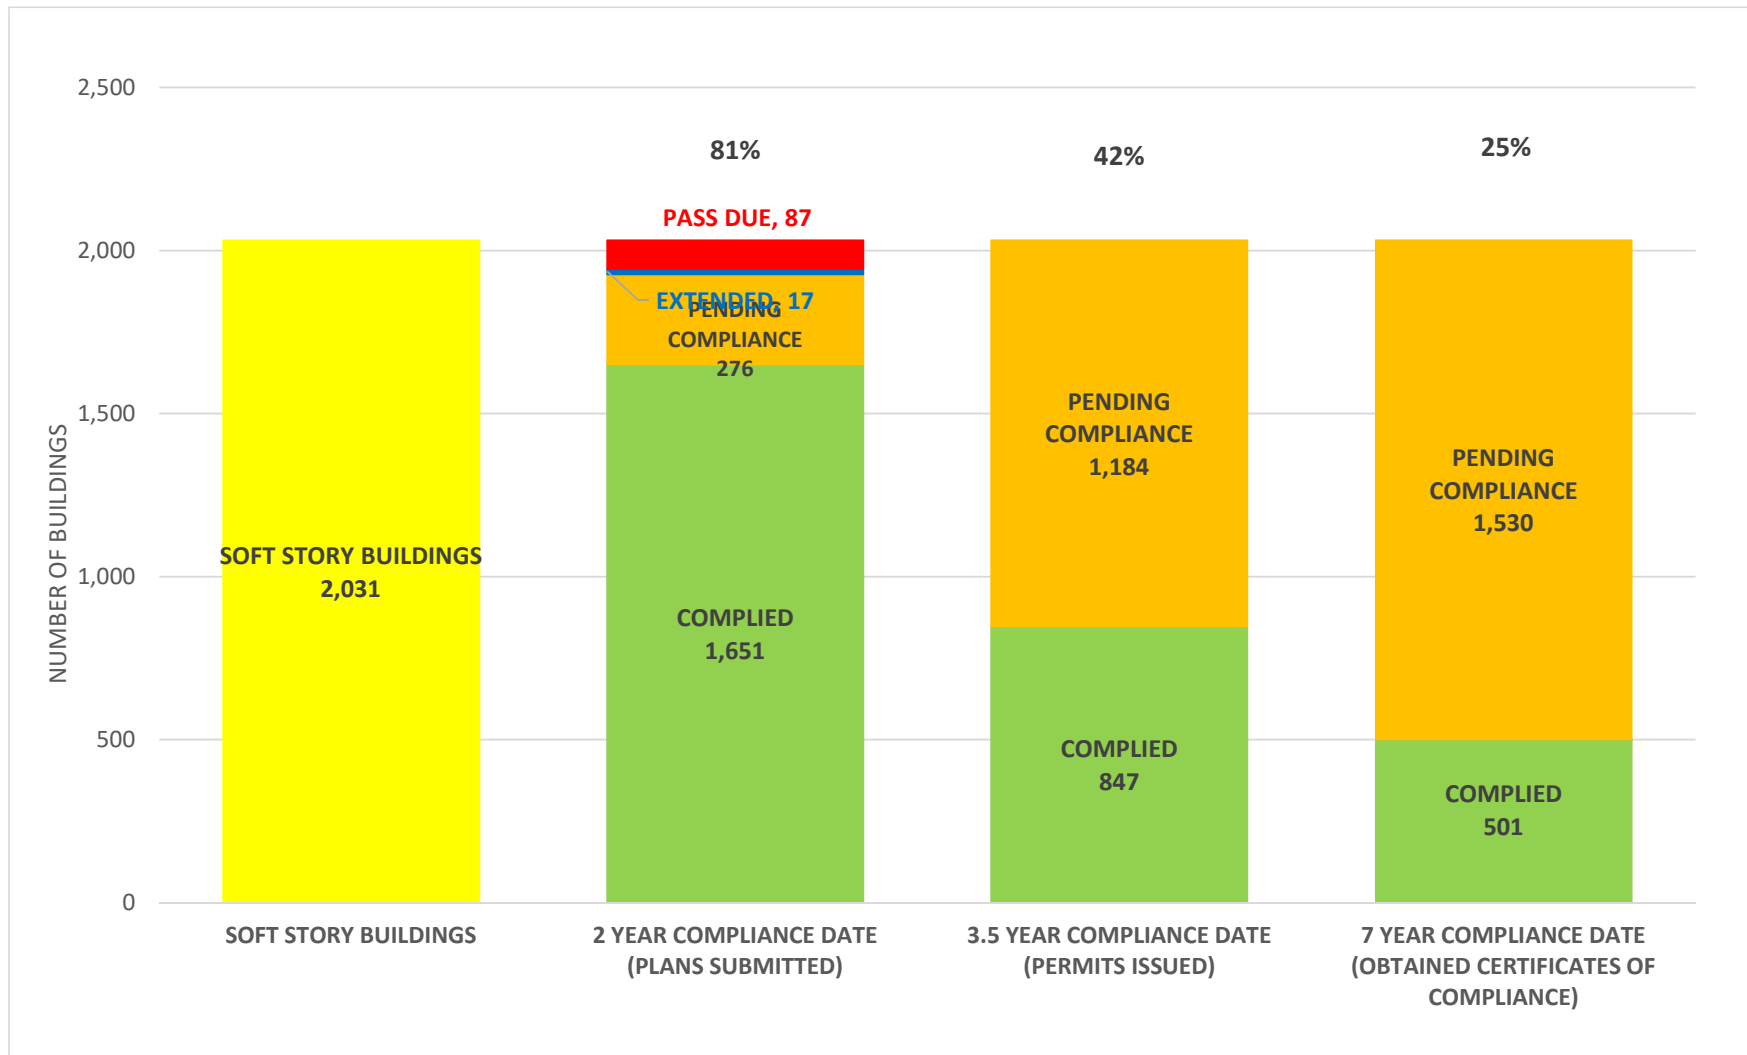

SOFT STORY RETROFIT PROGRAM STATUS FOR CD 11 AS OF September 6, 2019