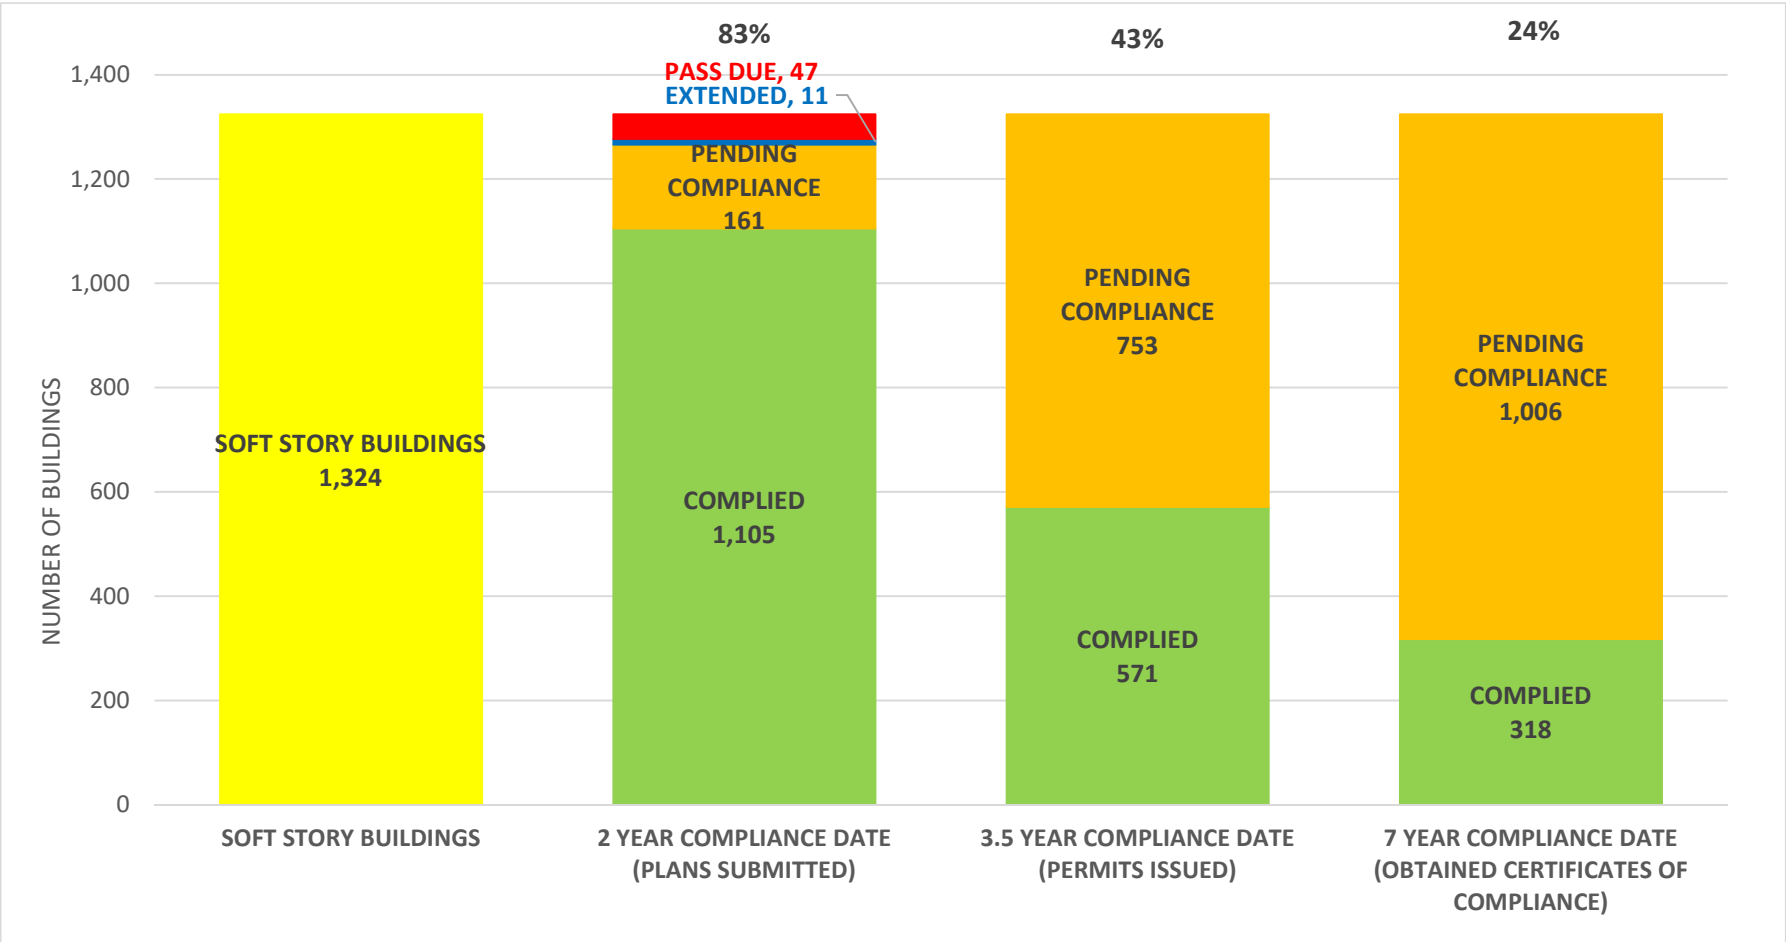

SOFT STORY RETROFIT PROGRAM STATUS FOR CD 4 AS OF September 6, 2019