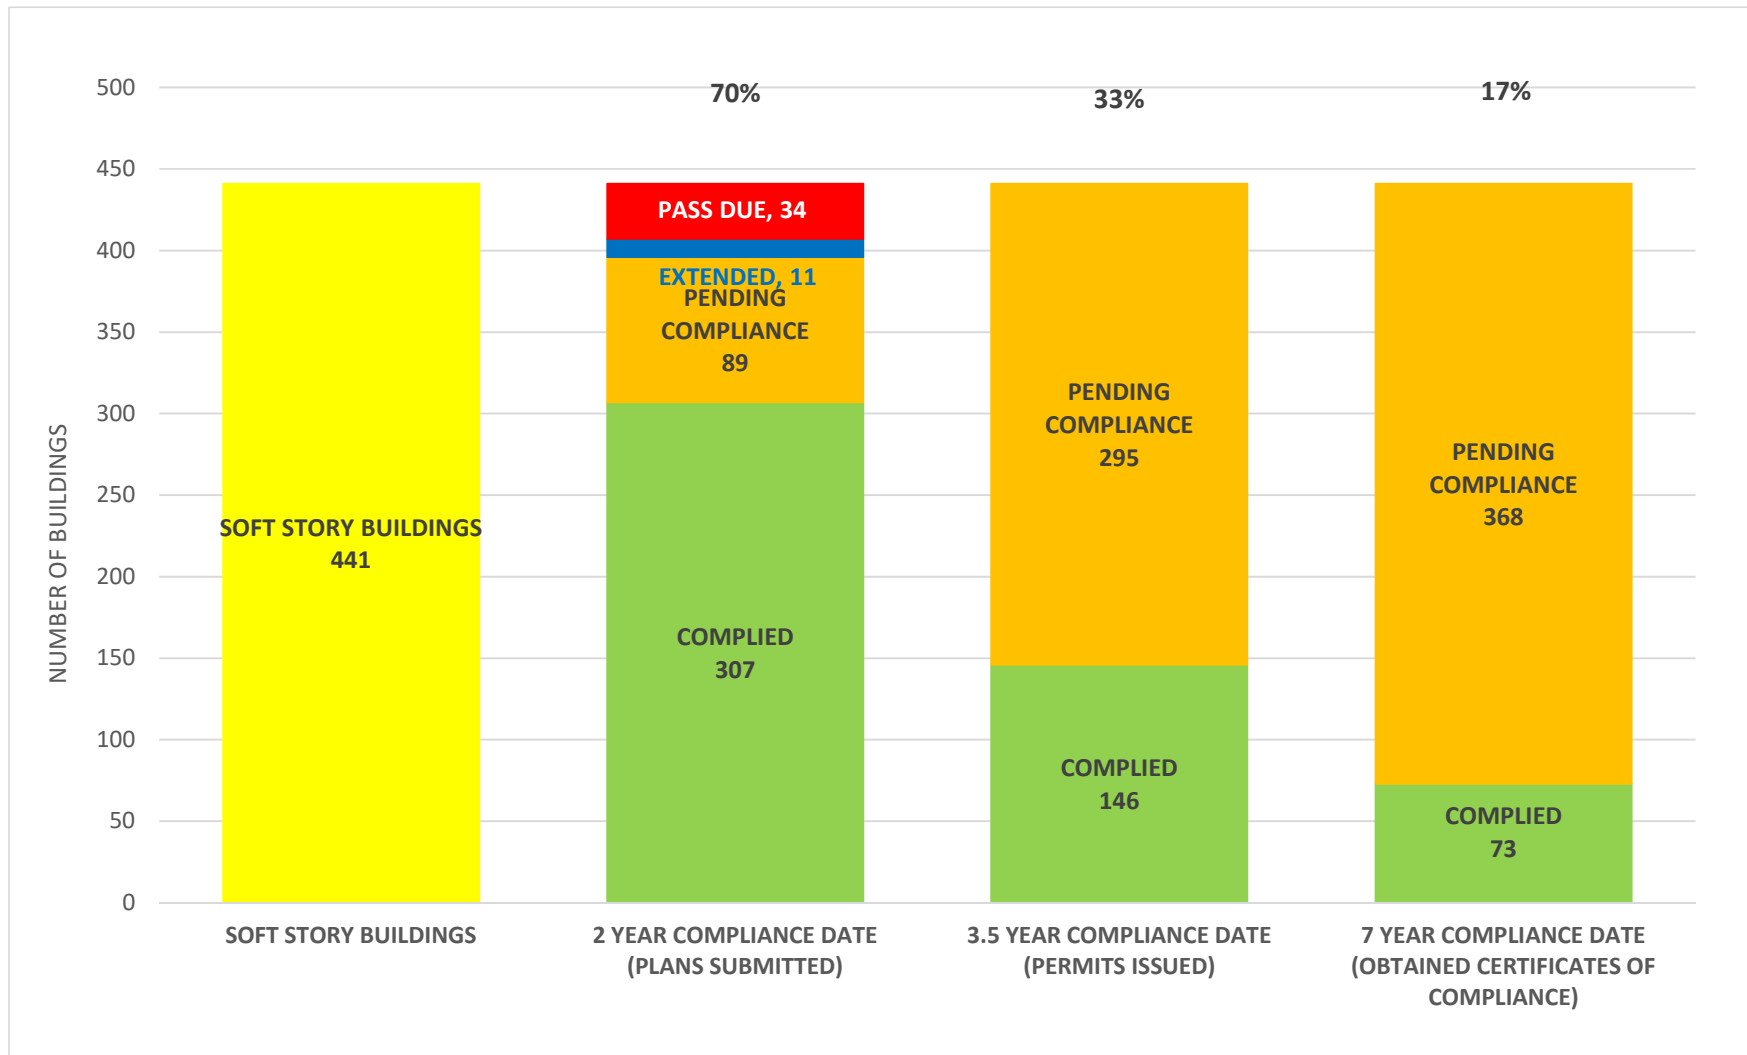

SOFT STORY RETROFIT PROGRAM STATUS FOR CD 8 AS OF September 6, 2019