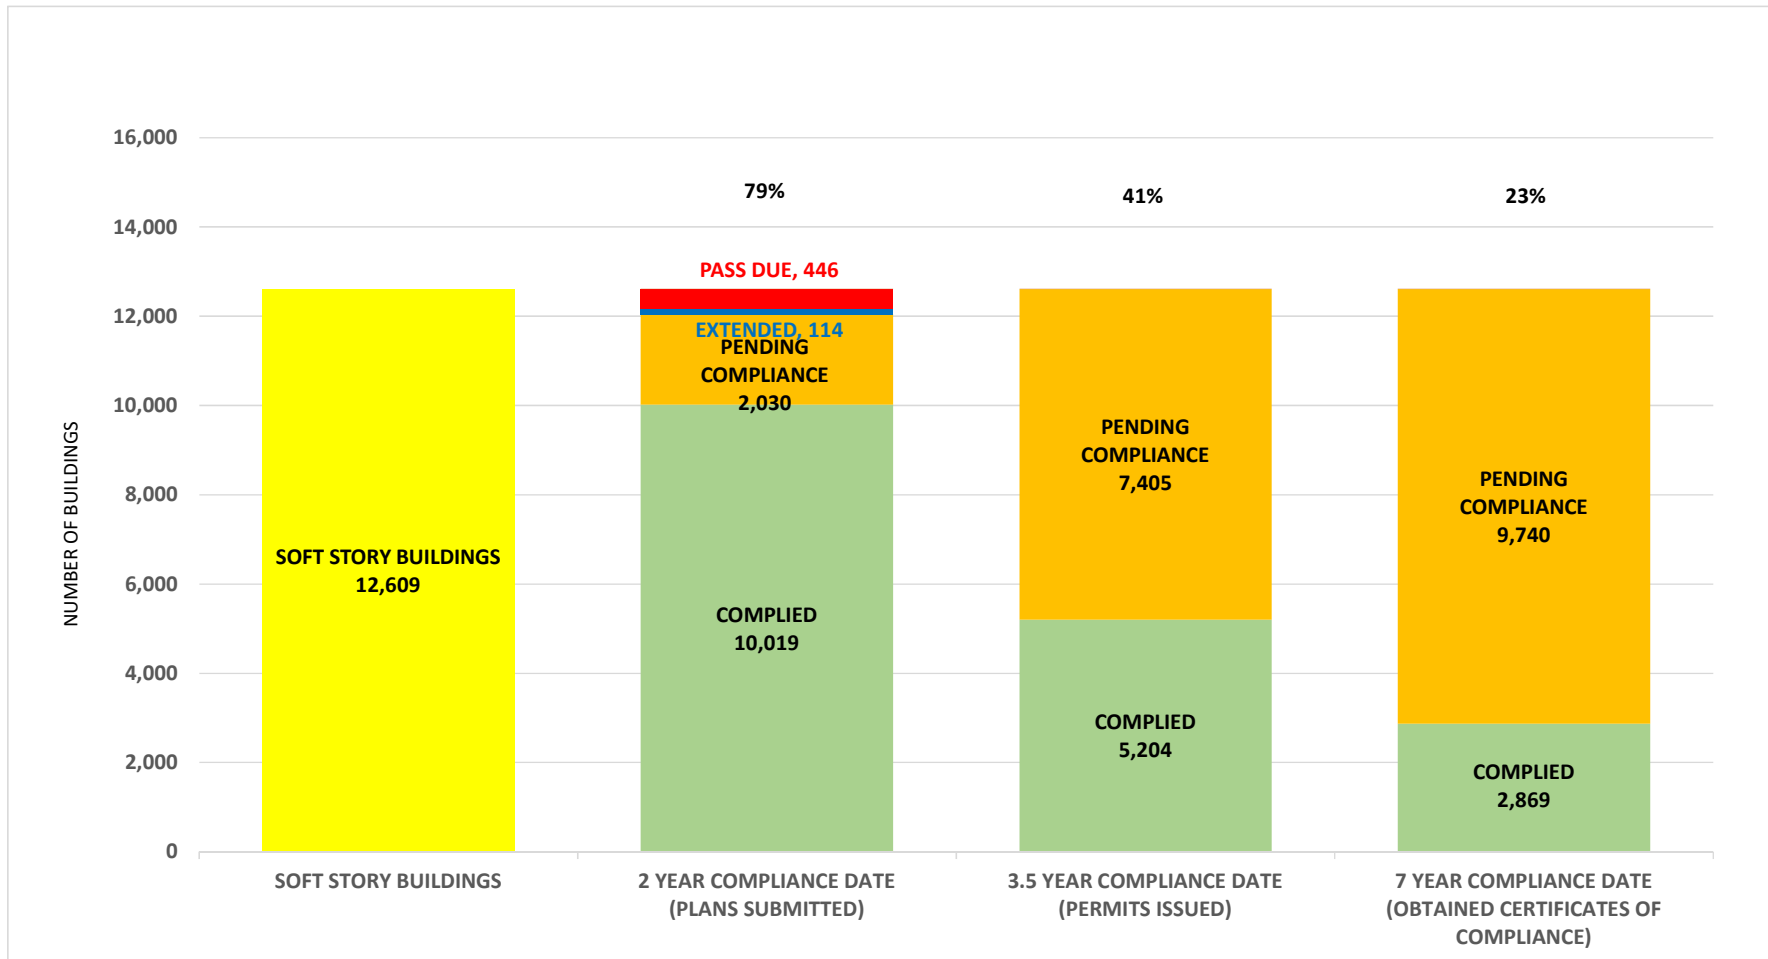

SOFT STORY RETROFIT PROGRAM STATUS AS OF September 6, 2019

SOFT STORY RETROFIT PROGRAM STATUS FOR APARTMENT BUILDINGS AS OF September 6, 2019

SOFT STORY RETROFIT PROGRAM STATUS FOR CONDO BUILDINGS AS OF September 6, 2019