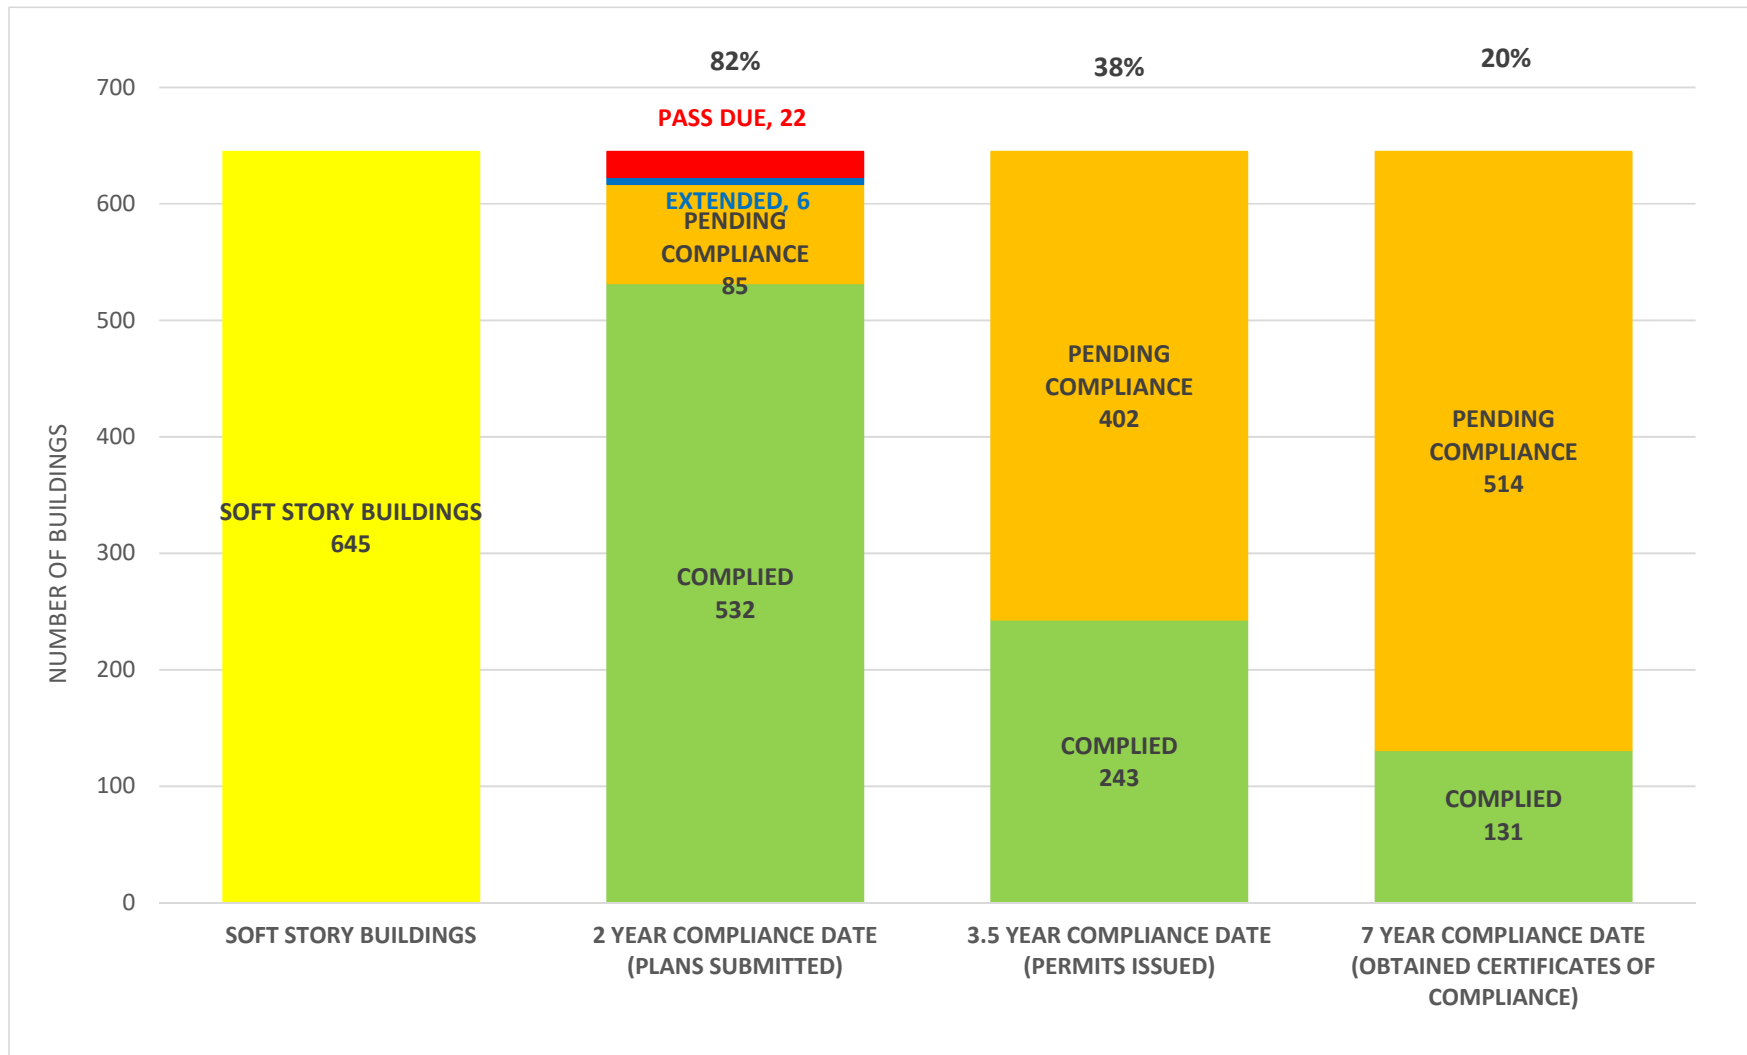

SOFT STORY RETROFIT PROGRAM STATUS FOR CD 6 AS OF September 6, 2019