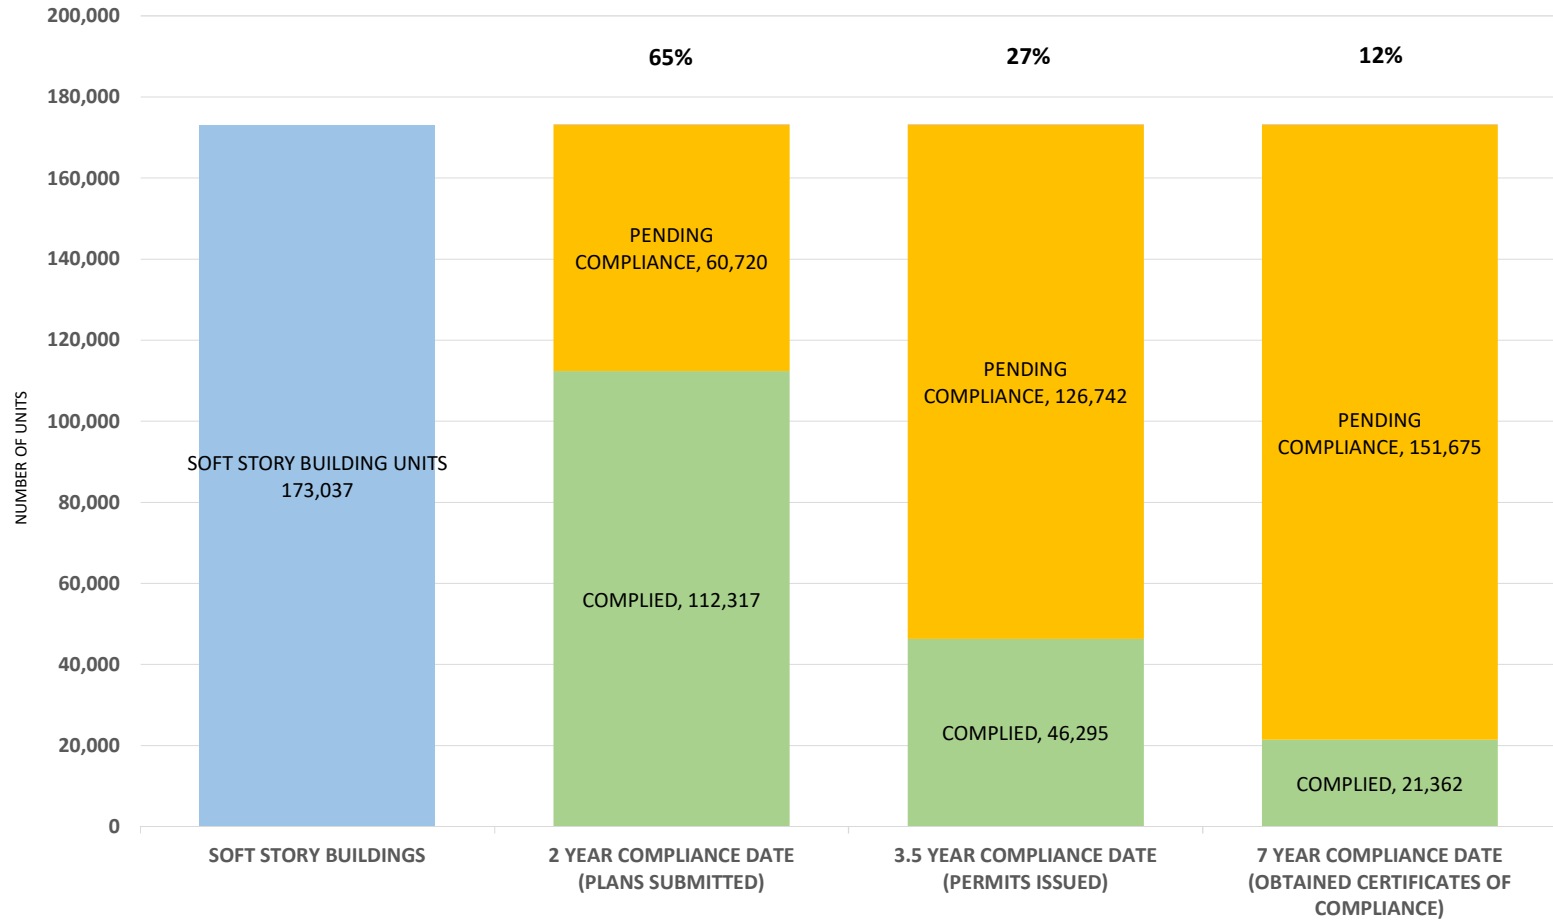

NUMBER OF UNITS FOR SOFT STORY RETROFIT PROGRAM STATUS AS OF **September 6, 2019**