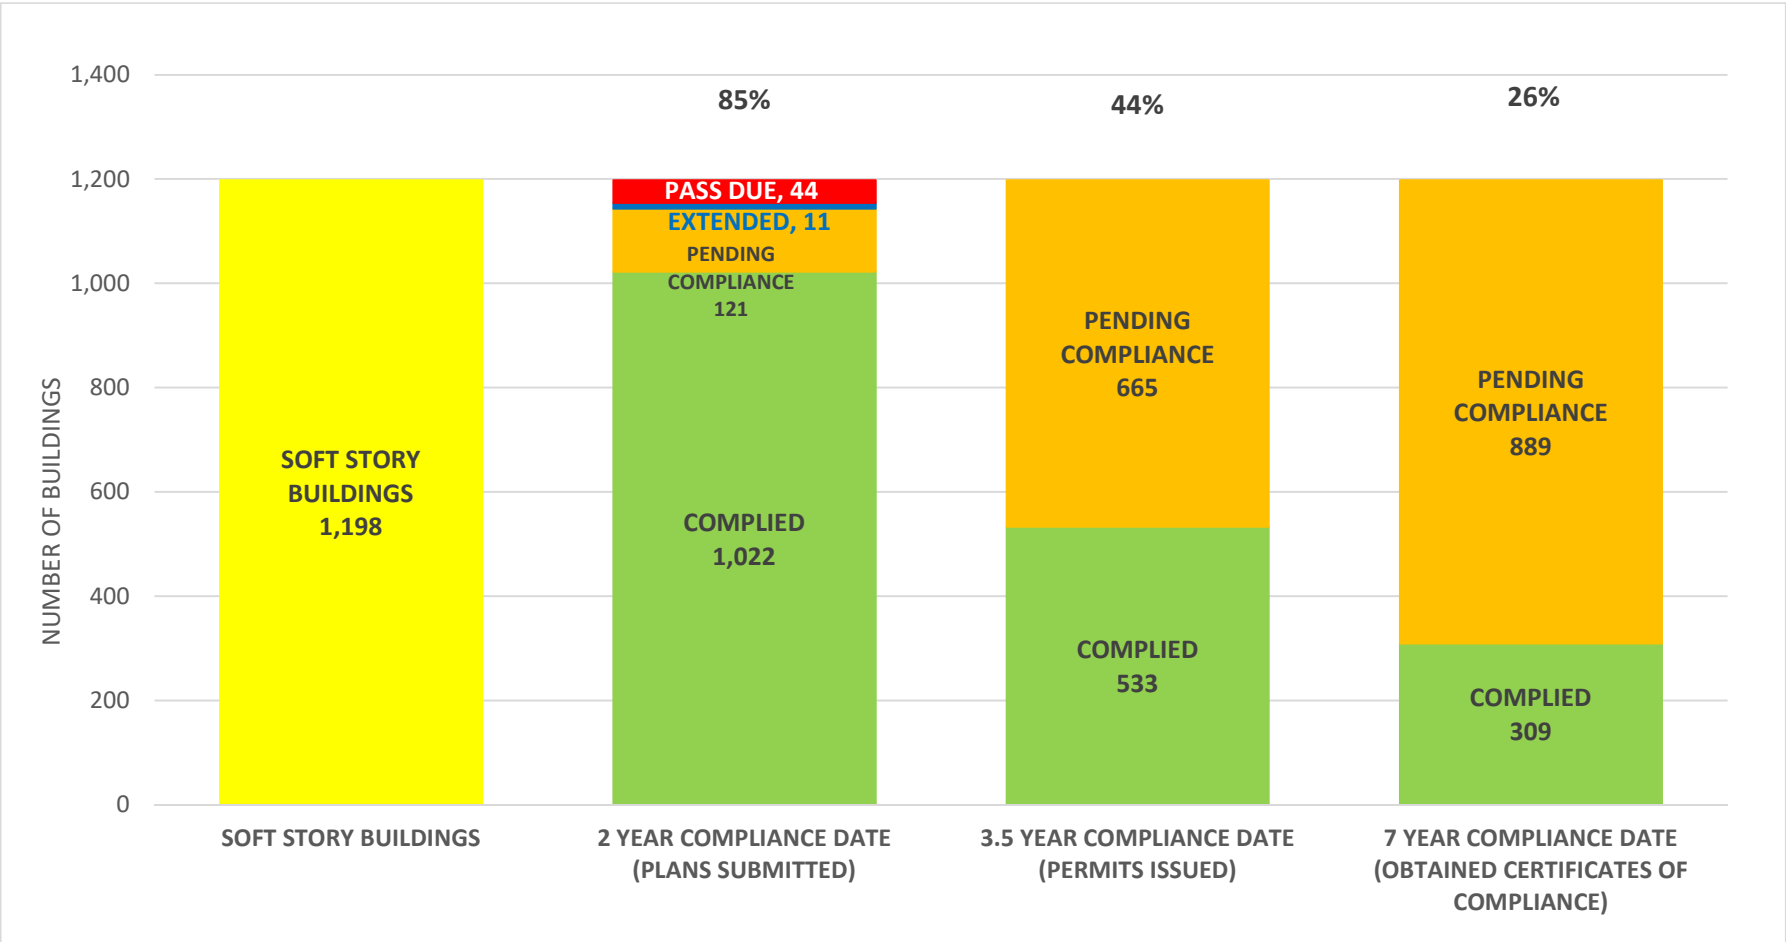

SOFT STORY RETROFIT PROGRAM STATUS FOR CD 13 AS OF September 6, 2019