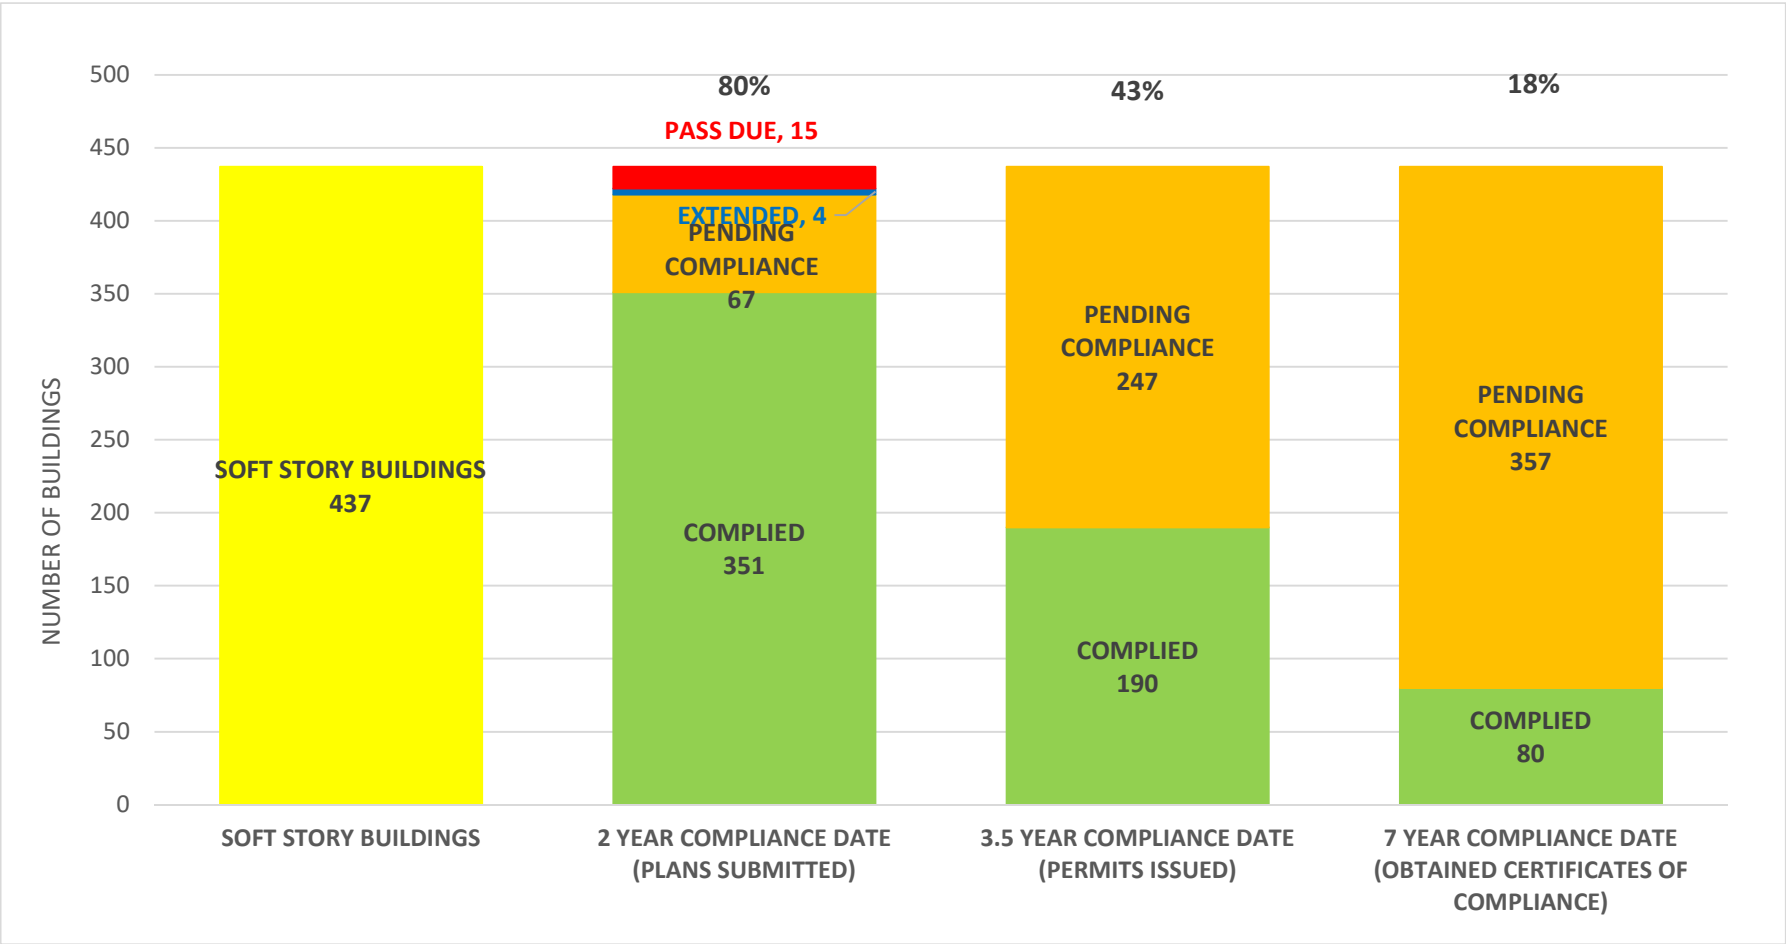

SOFT STORY RETROFIT PROGRAM STATUS FOR CD 1 AS OF September 6, 2019