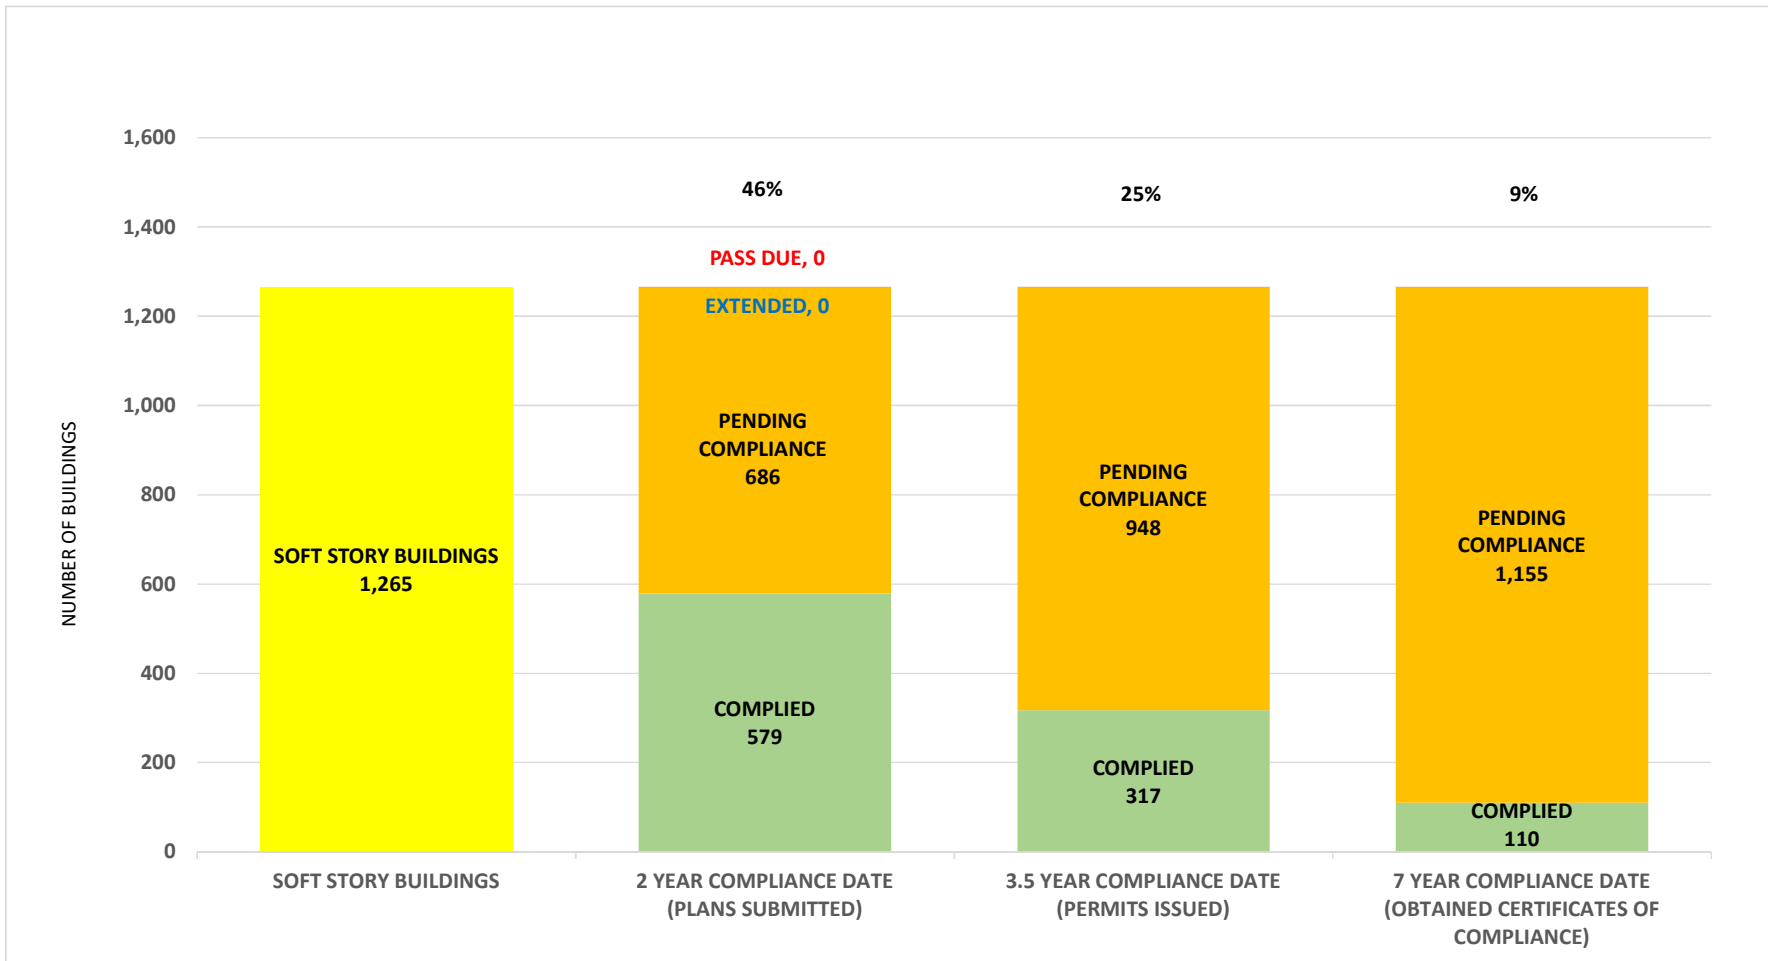

SOFT STORY RETROFIT PROGRAM STATUS AS OF September 6, 2019

SOFT STORY RETROFIT PROGRAM STATUS FOR APARTMENT BUILDINGS AS OF September 6, 2019

SOFT STORY RETROFIT PROGRAM STATUS FOR CONDO BUILDINGS AS OF September 6, 2019