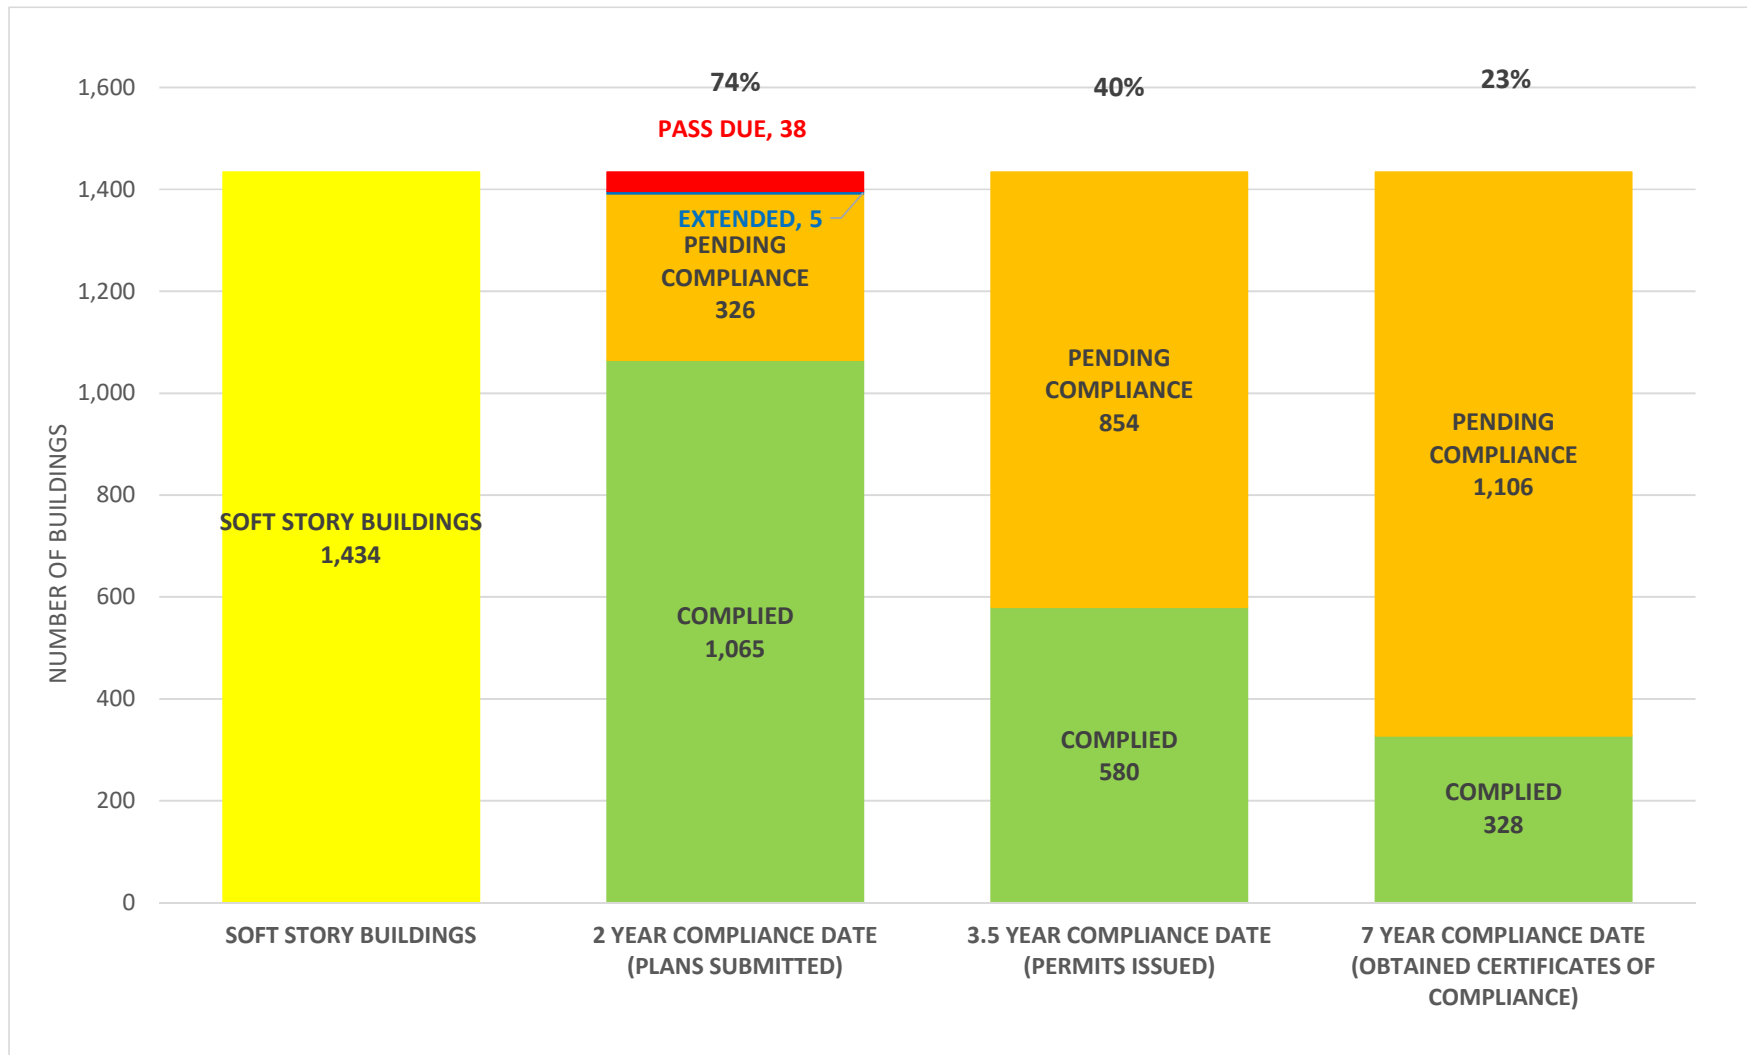

SOFT STORY RETROFIT PROGRAM STATUS FOR CD 2 AS OF September 6, 2019