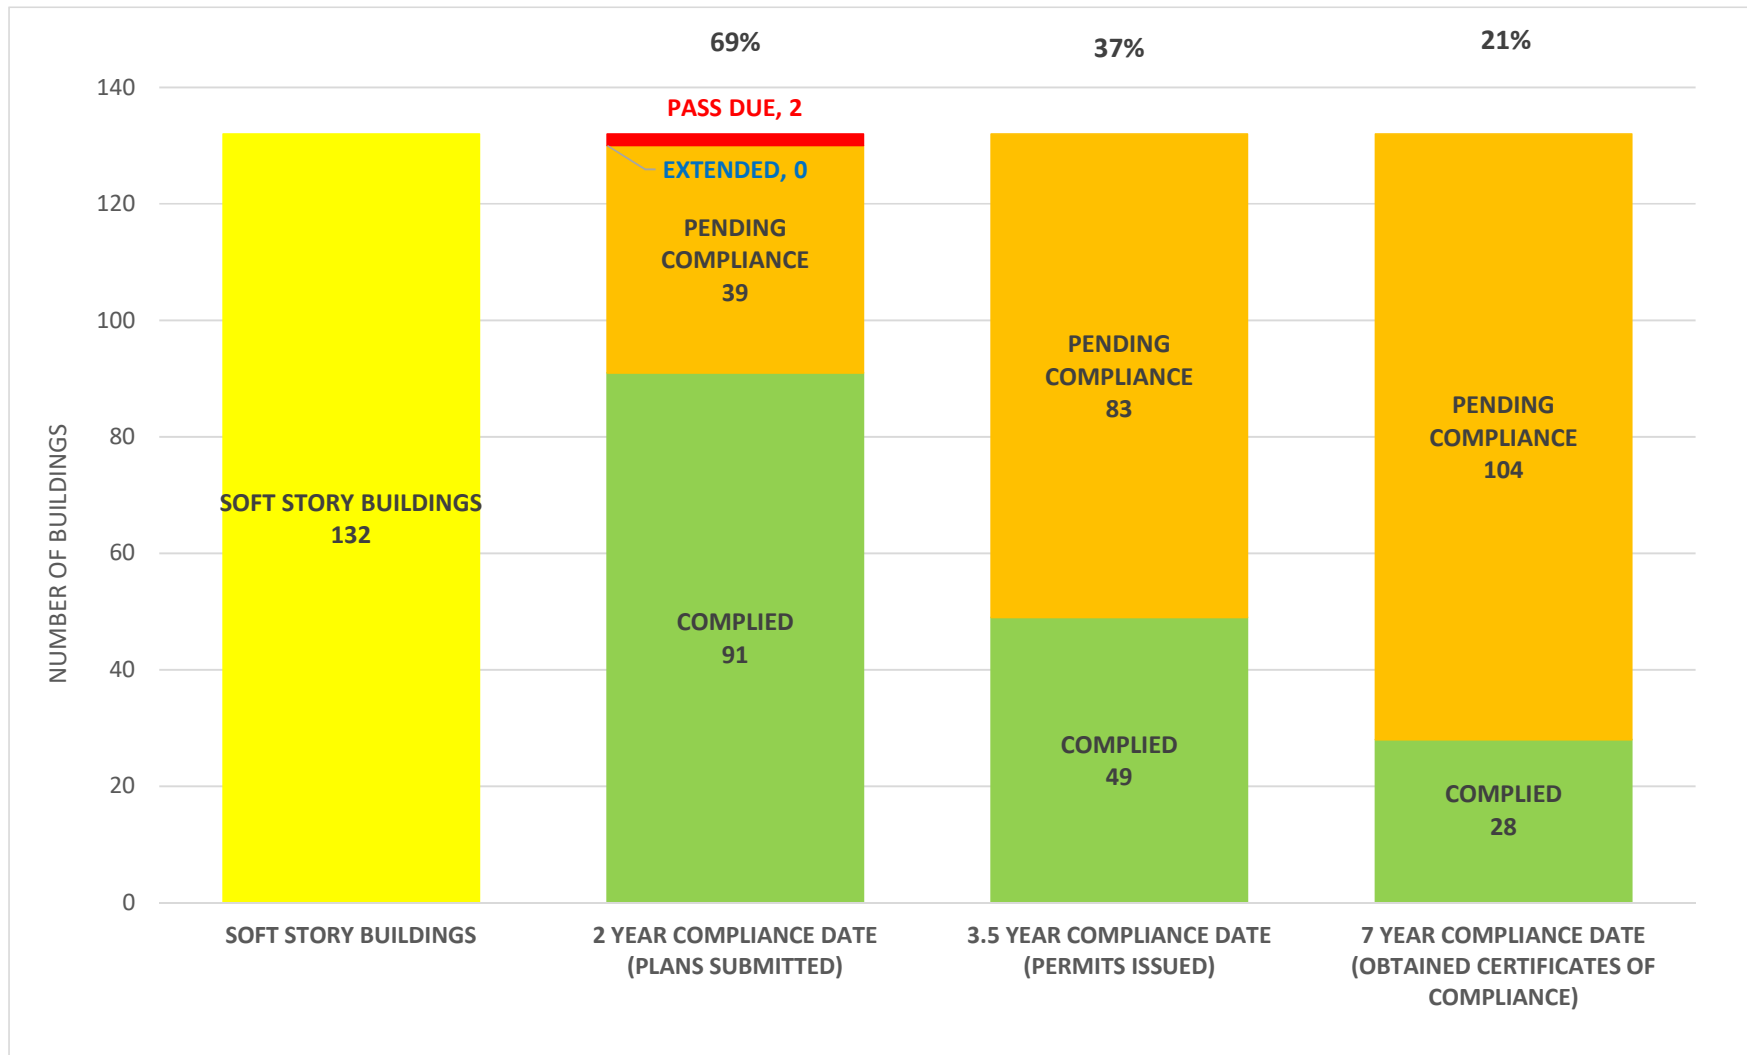

SOFT STORY RETROFIT PROGRAM STATUS FOR CD 7 AS OF September 6, 2019