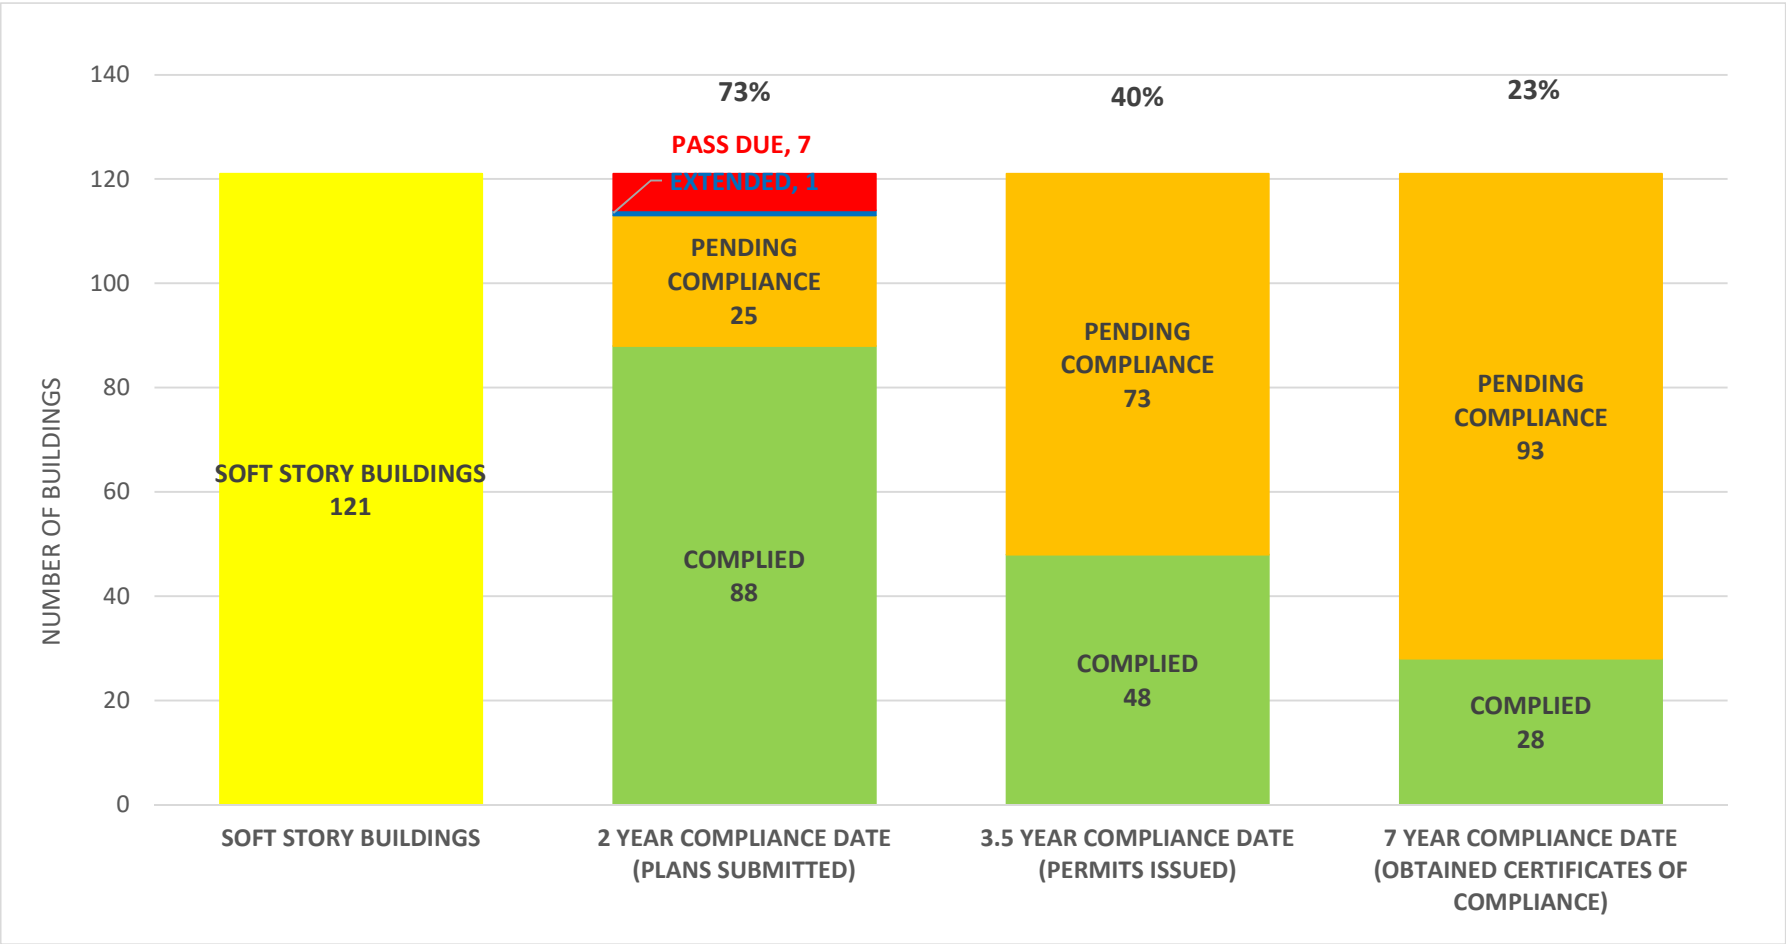

SOFT STORY RETROFIT PROGRAM STATUS FOR CD 9 AS OF September 6, 2019