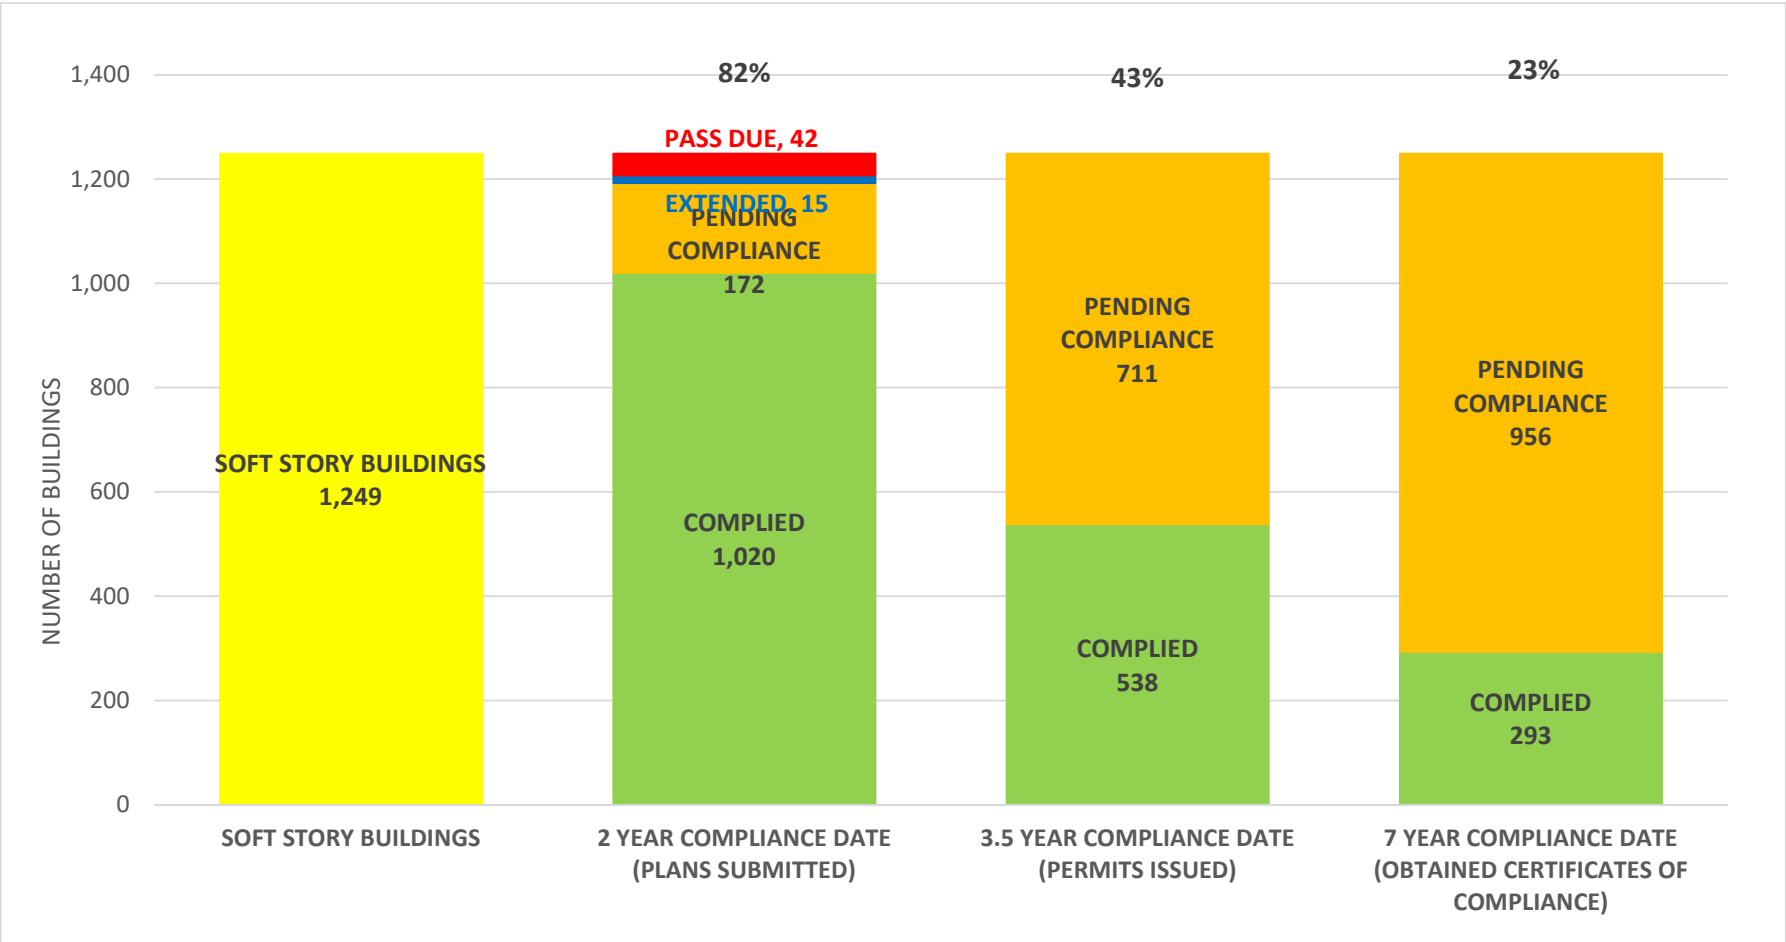

SOFT STORY RETROFIT PROGRAM STATUS FOR CD 10 AS OF September 6, 2019