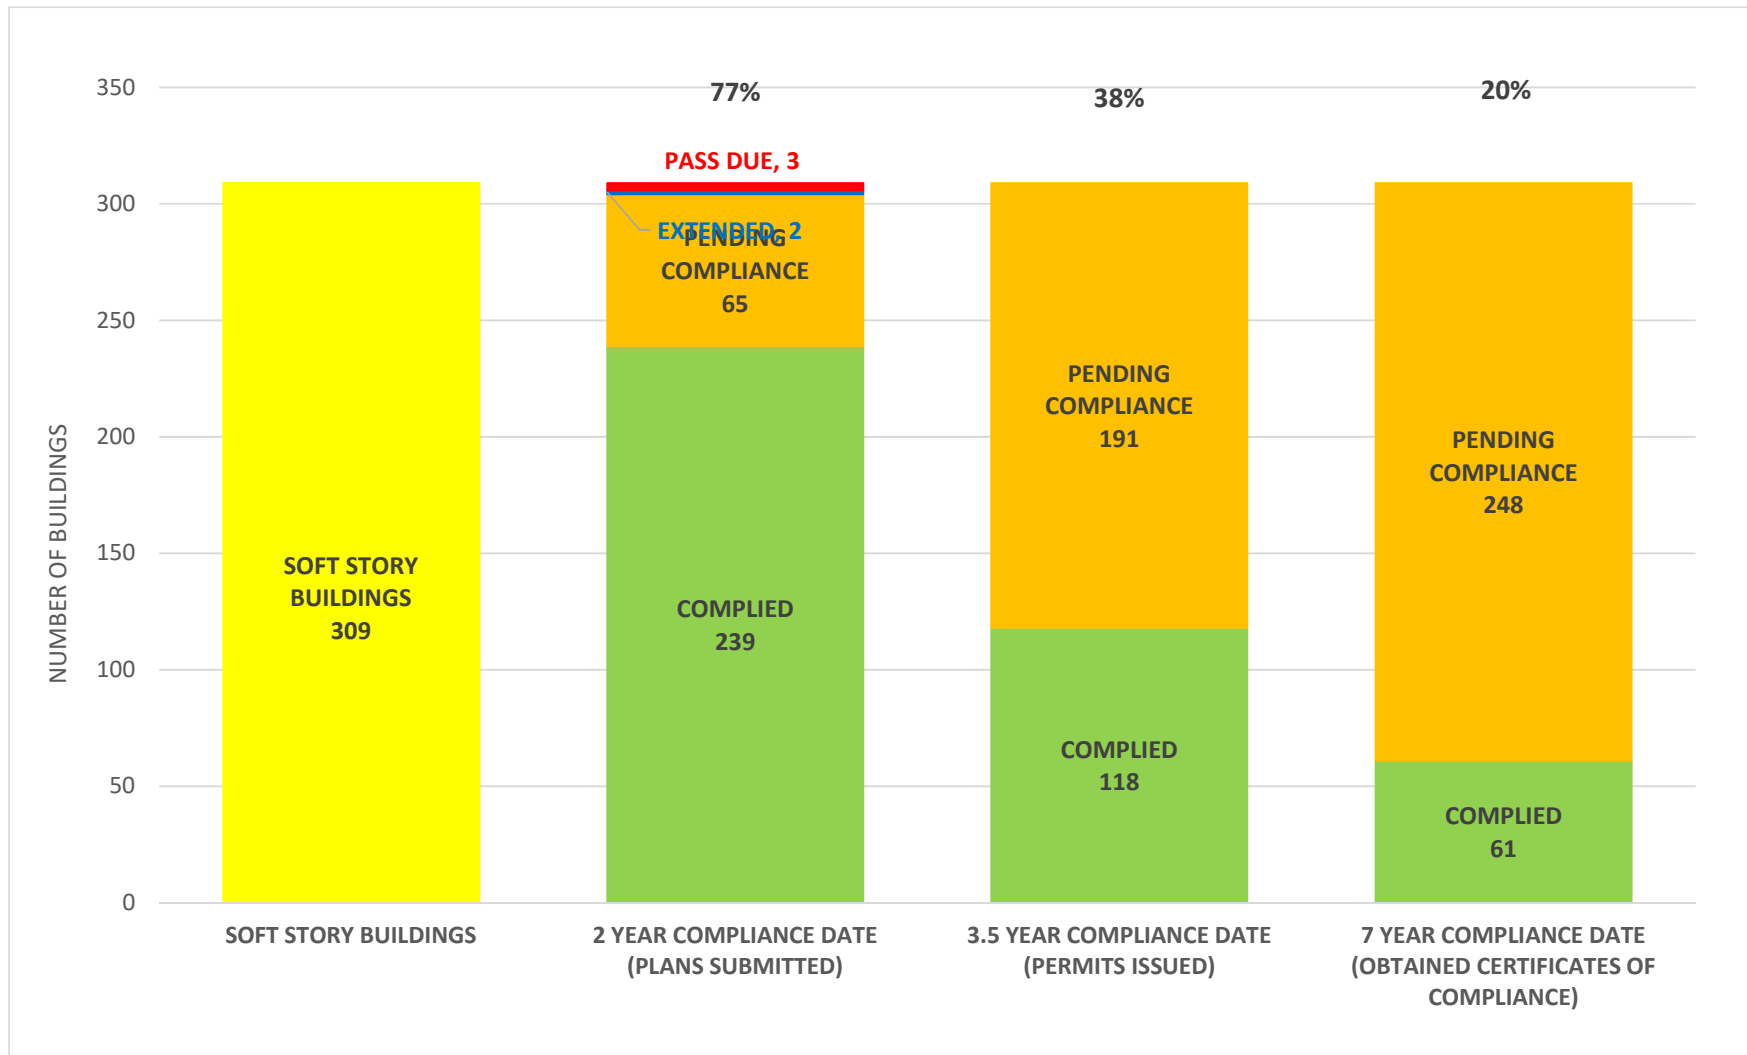

SOFT STORY RETROFIT PROGRAM STATUS FOR CD 12 AS OF September 6, 2019