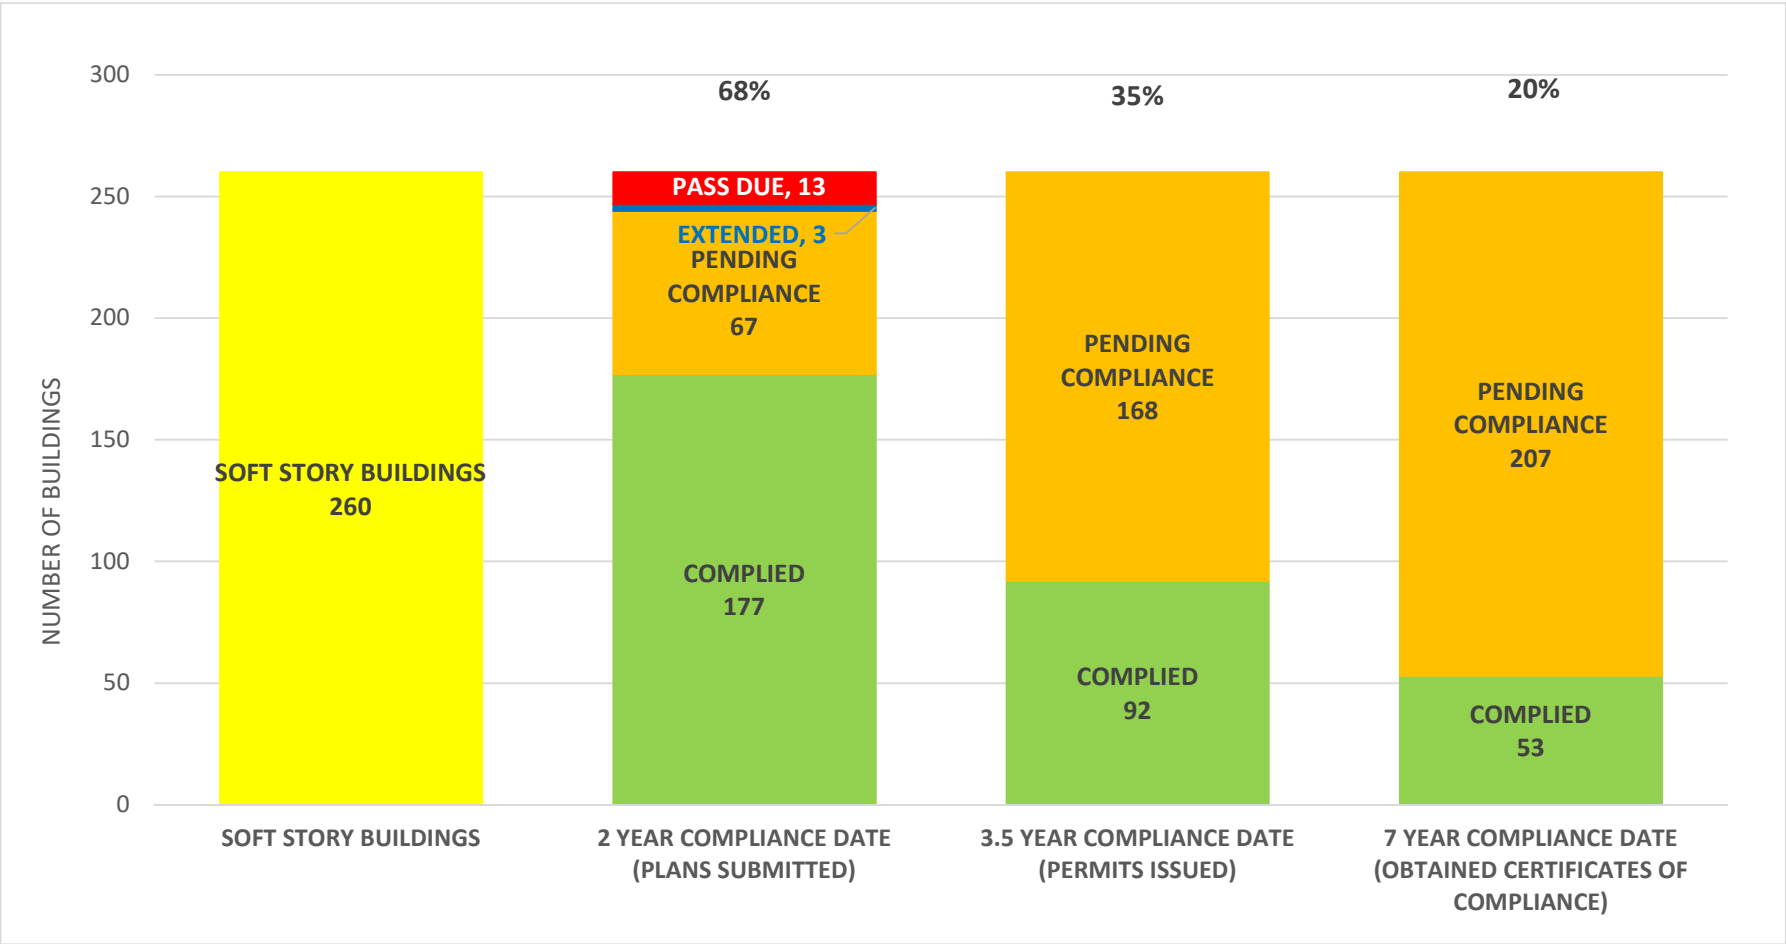

SOFT STORY RETROFIT PROGRAM STATUS FOR CD 14 AS OF September 6, 2019