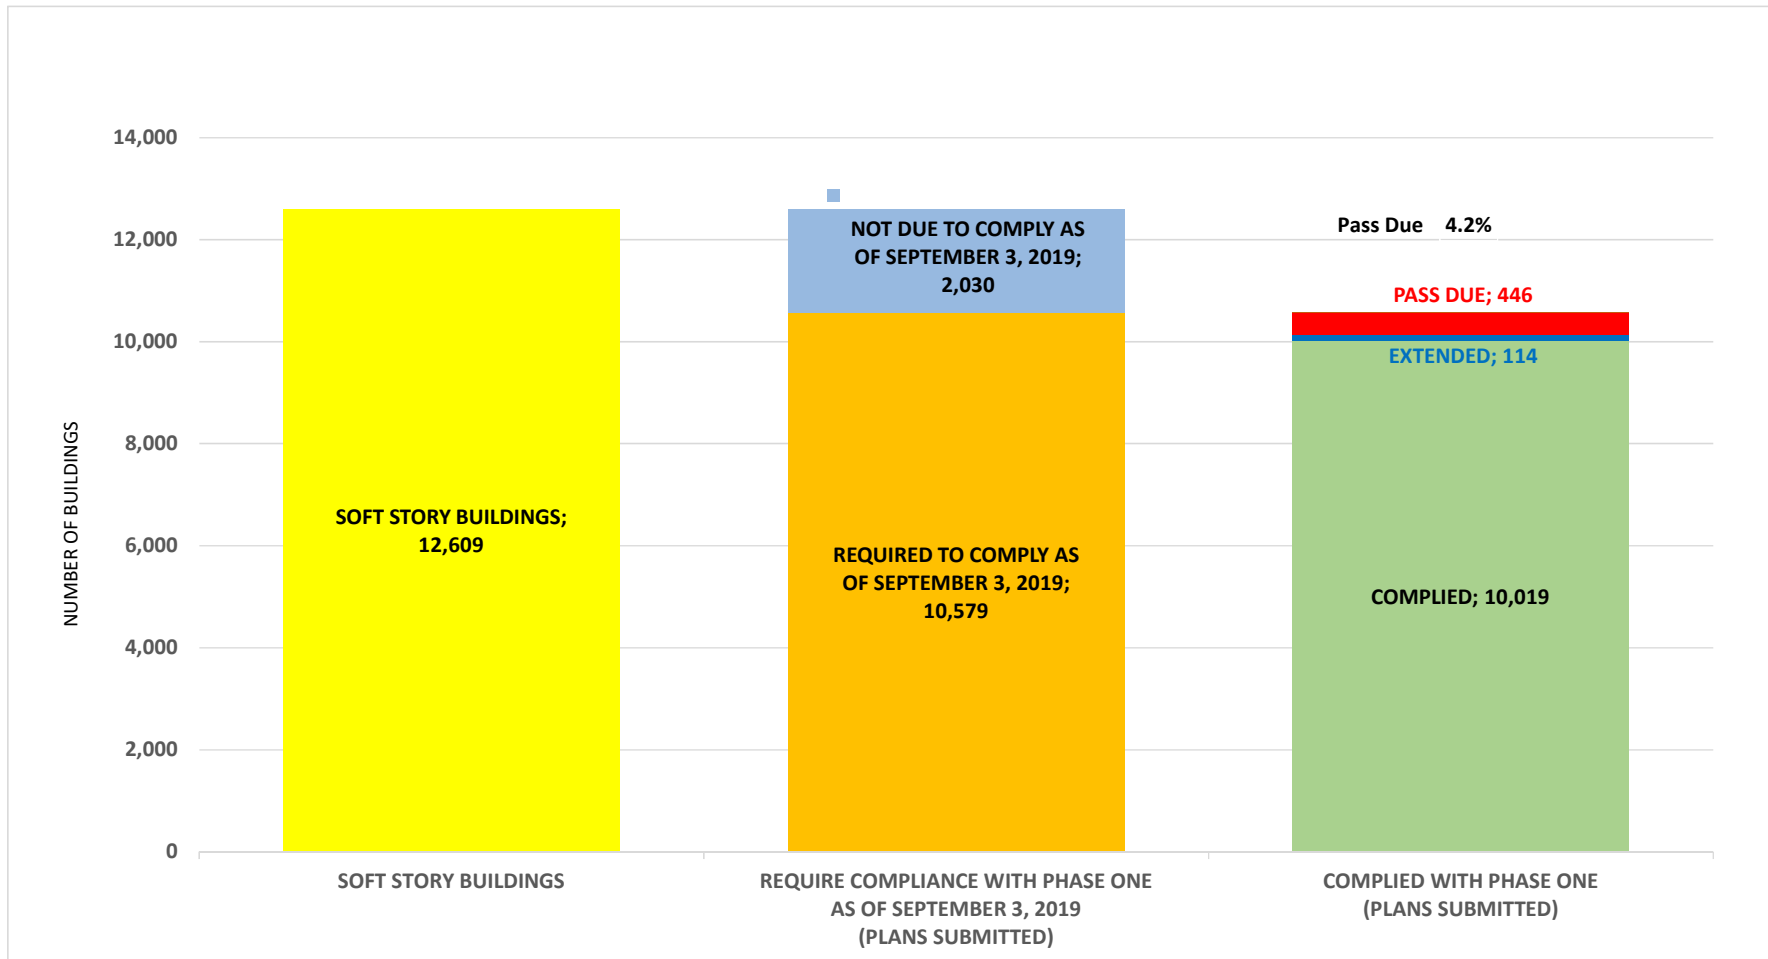

SOFT STORY RETROFIT PROGRAM STATUS FOR PHASE 1 AS OF September 6, 2019