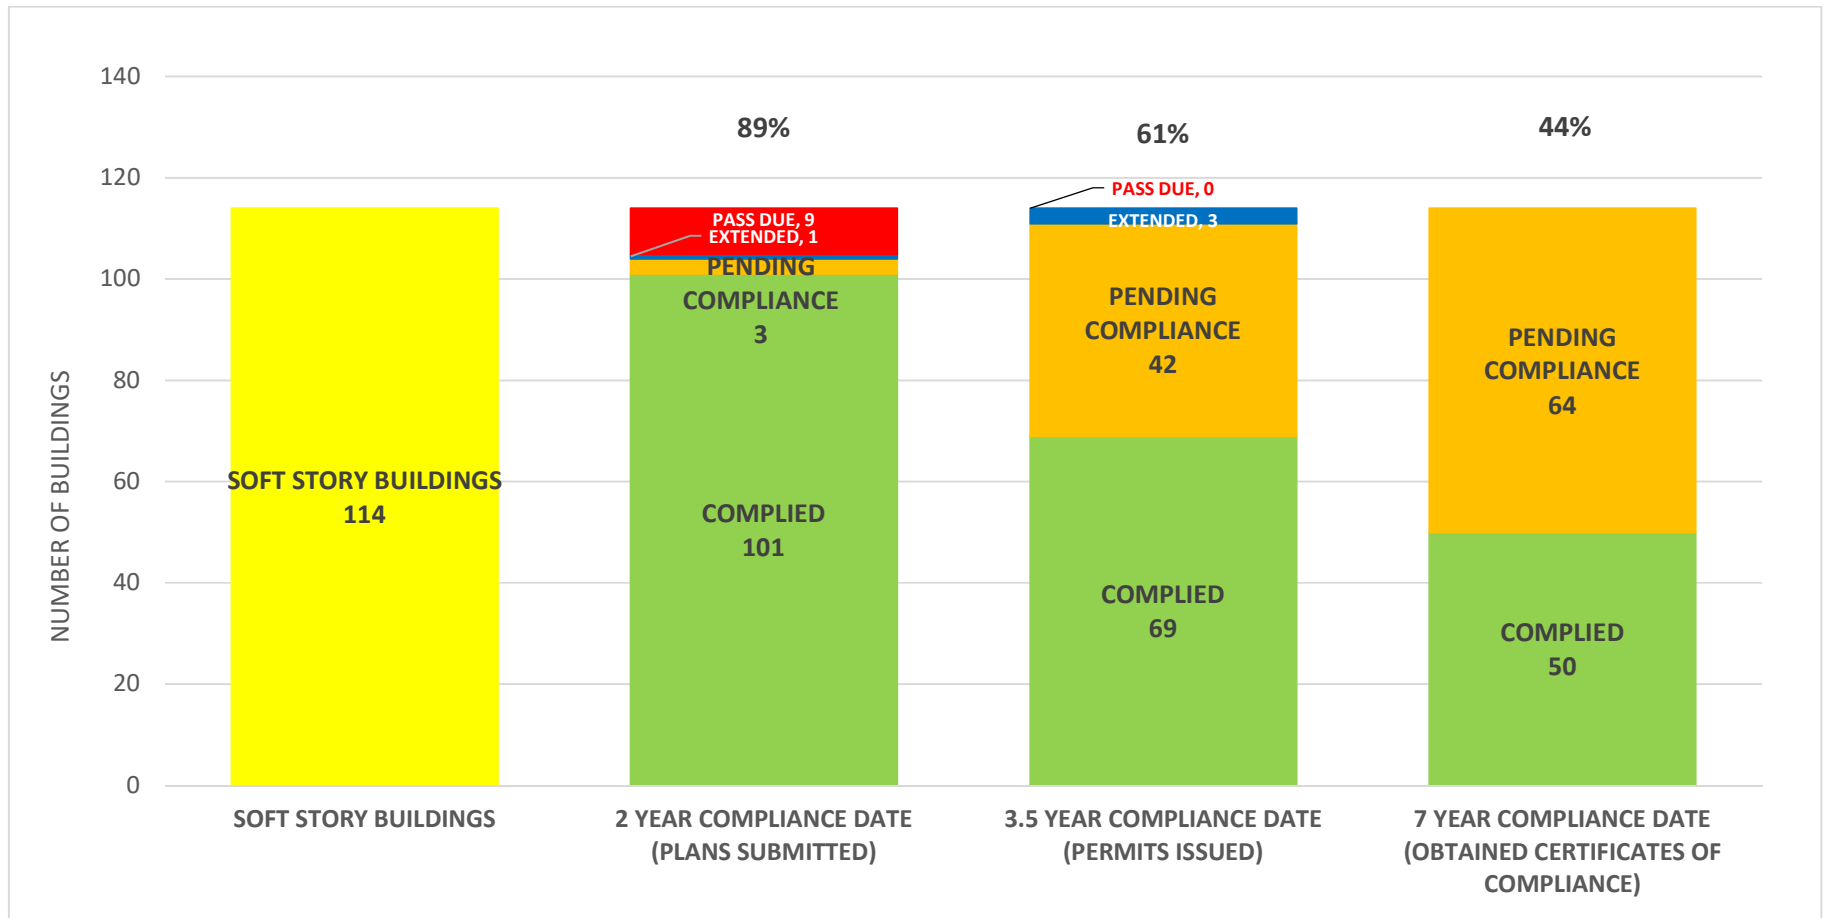

SOFT STORY RETROFIT PROGRAM STATUS FOR CD 9 AS OF December 1, 2020