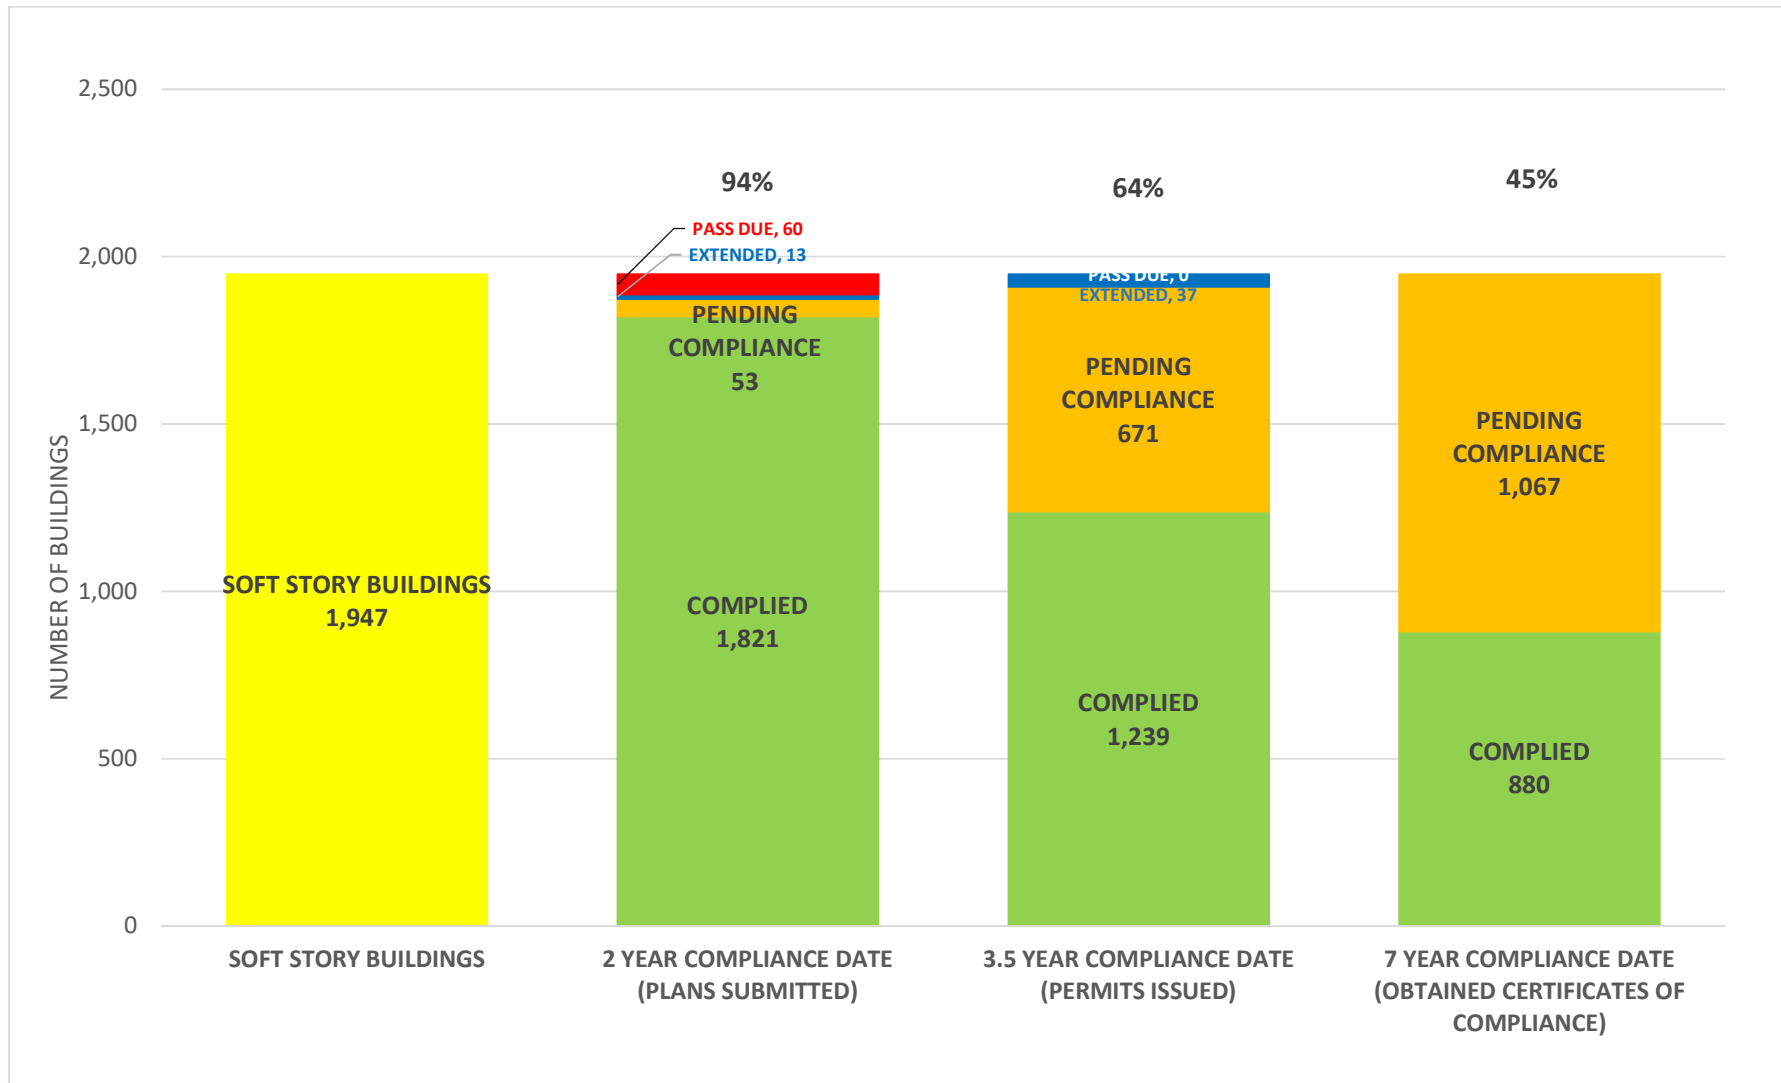

SOFT STORY RETROFIT PROGRAM STATUS AS OF **December 1, 2020**

SOFT STORY RETROFIT PROGRAM STATUS FOR PHASE 1 AS OF December 1, 2020

SOFT STORY RETROFIT PROGRAM STATUS FOR CD 1 AS OF December 1, 2020

SOFT STORY RETROFIT PROGRAM STATUS FOR **CD 2** AS OF **December 1, 2020**

SOFT STORY RETROFIT PROGRAM STATUS FOR CD 3 AS OF December 1, 2020

SOFT STORY RETROFIT PROGRAM STATUS FOR CD 4 AS OF December 1, 2020

SOFT STORY RETROFIT PROGRAM STATUS FOR CD 5 AS OF December 1, 2020

SOFT STORY RETROFIT PROGRAM STATUS FOR CD 6 AS OF December 1, 2020