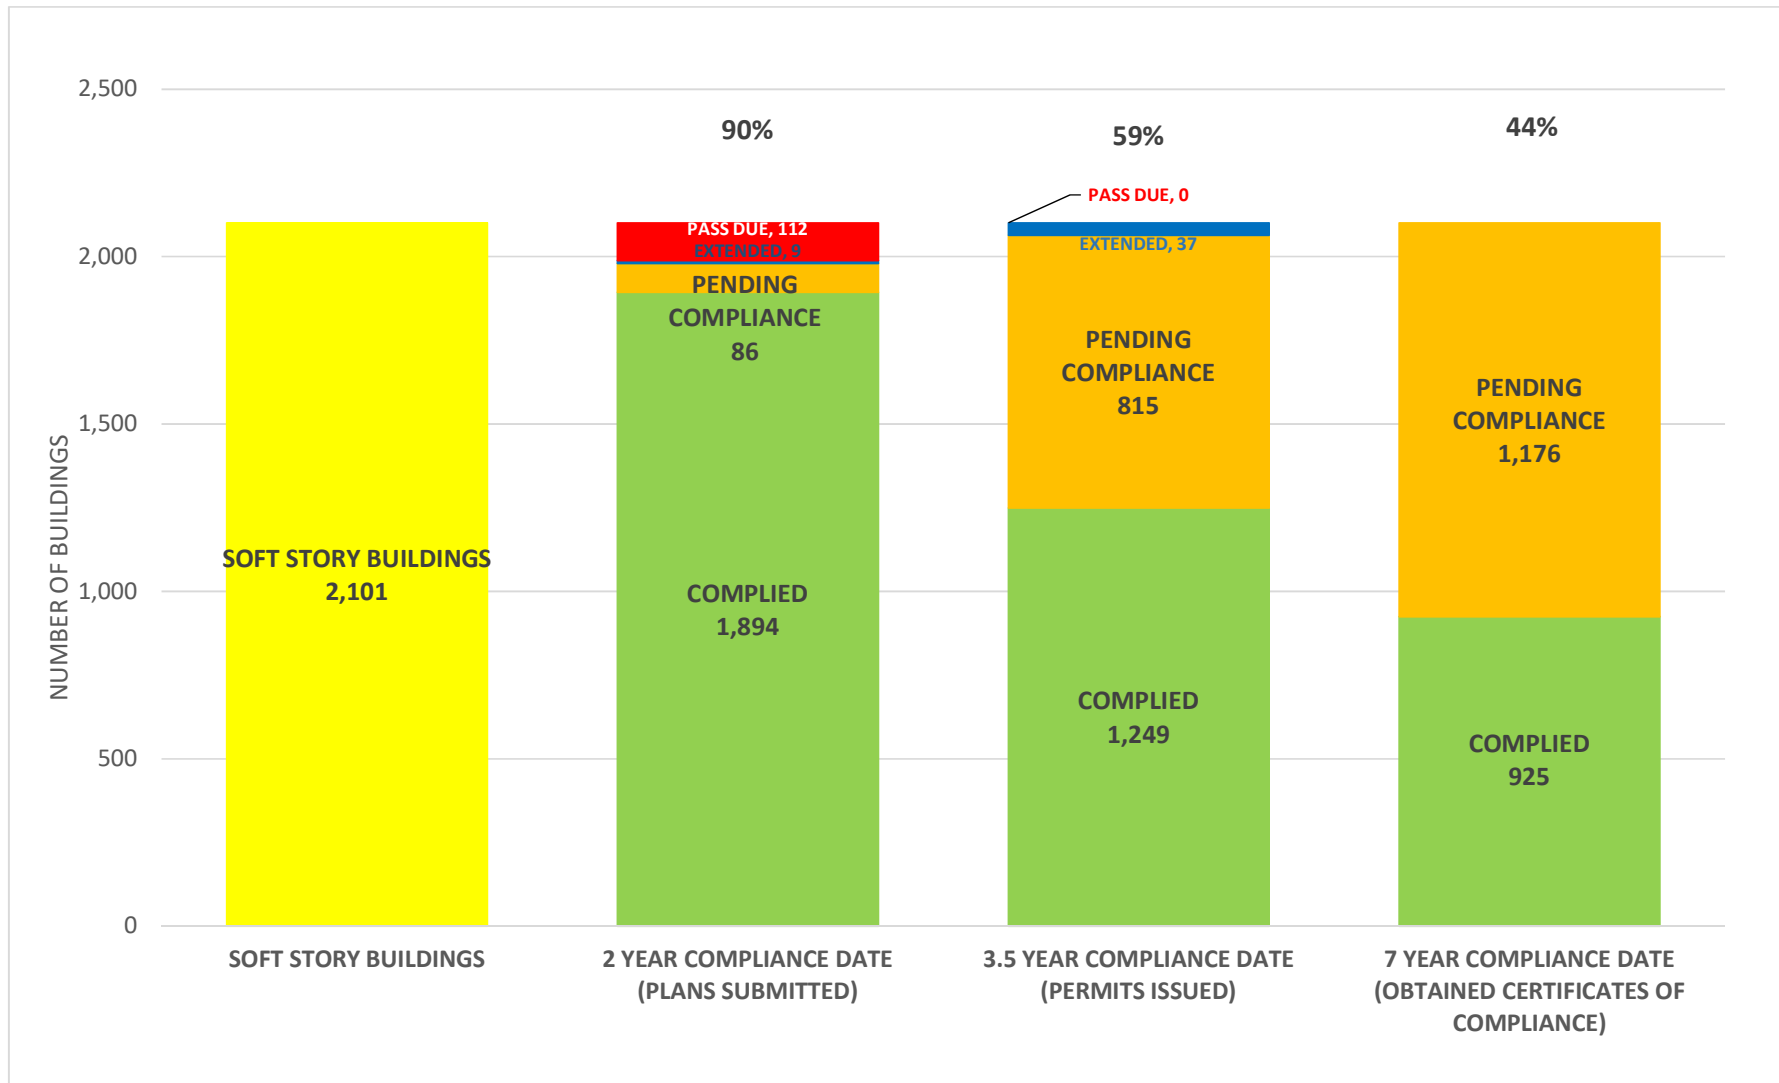

SOFT STORY RETROFIT PROGRAM STATUS FOR CD 7 AS OF December 1, 2020

SOFT STORY RETROFIT PROGRAM STATUS FOR CD 8 AS OF December 1, 2020

SOFT STORY RETROFIT PROGRAM STATUS FOR CD 9 AS OF December 1, 2020

SOFT STORY RETROFIT PROGRAM STATUS FOR CD 10 AS OF December 1, 2020

SOFT STORY RETROFIT PROGRAM STATUS FOR CD 11 AS OF December 1, 2020

SOFT STORY RETROFIT PROGRAM STATUS FOR CD 12 AS OF December 1, 2020

SOFT STORY RETROFIT PROGRAM STATUS FOR CD 13 AS OF December 1, 2020