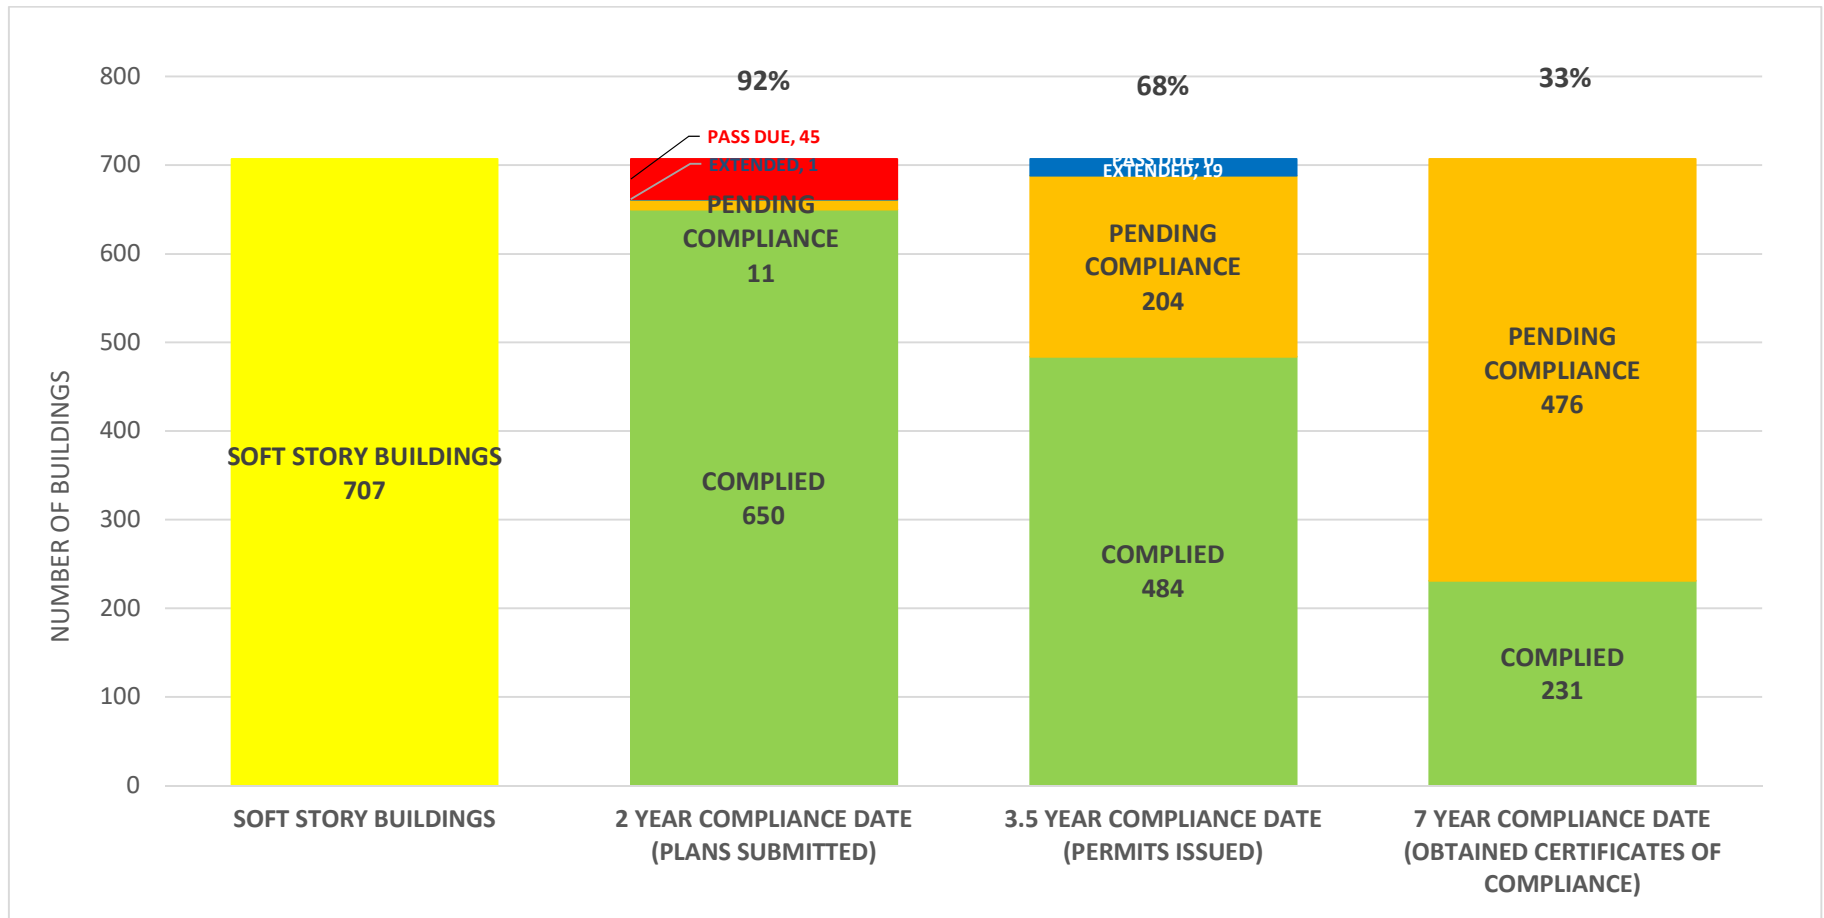

SOFT STORY RETROFIT PROGRAM STATUS FOR CD 3 AS OF December 1, 2020