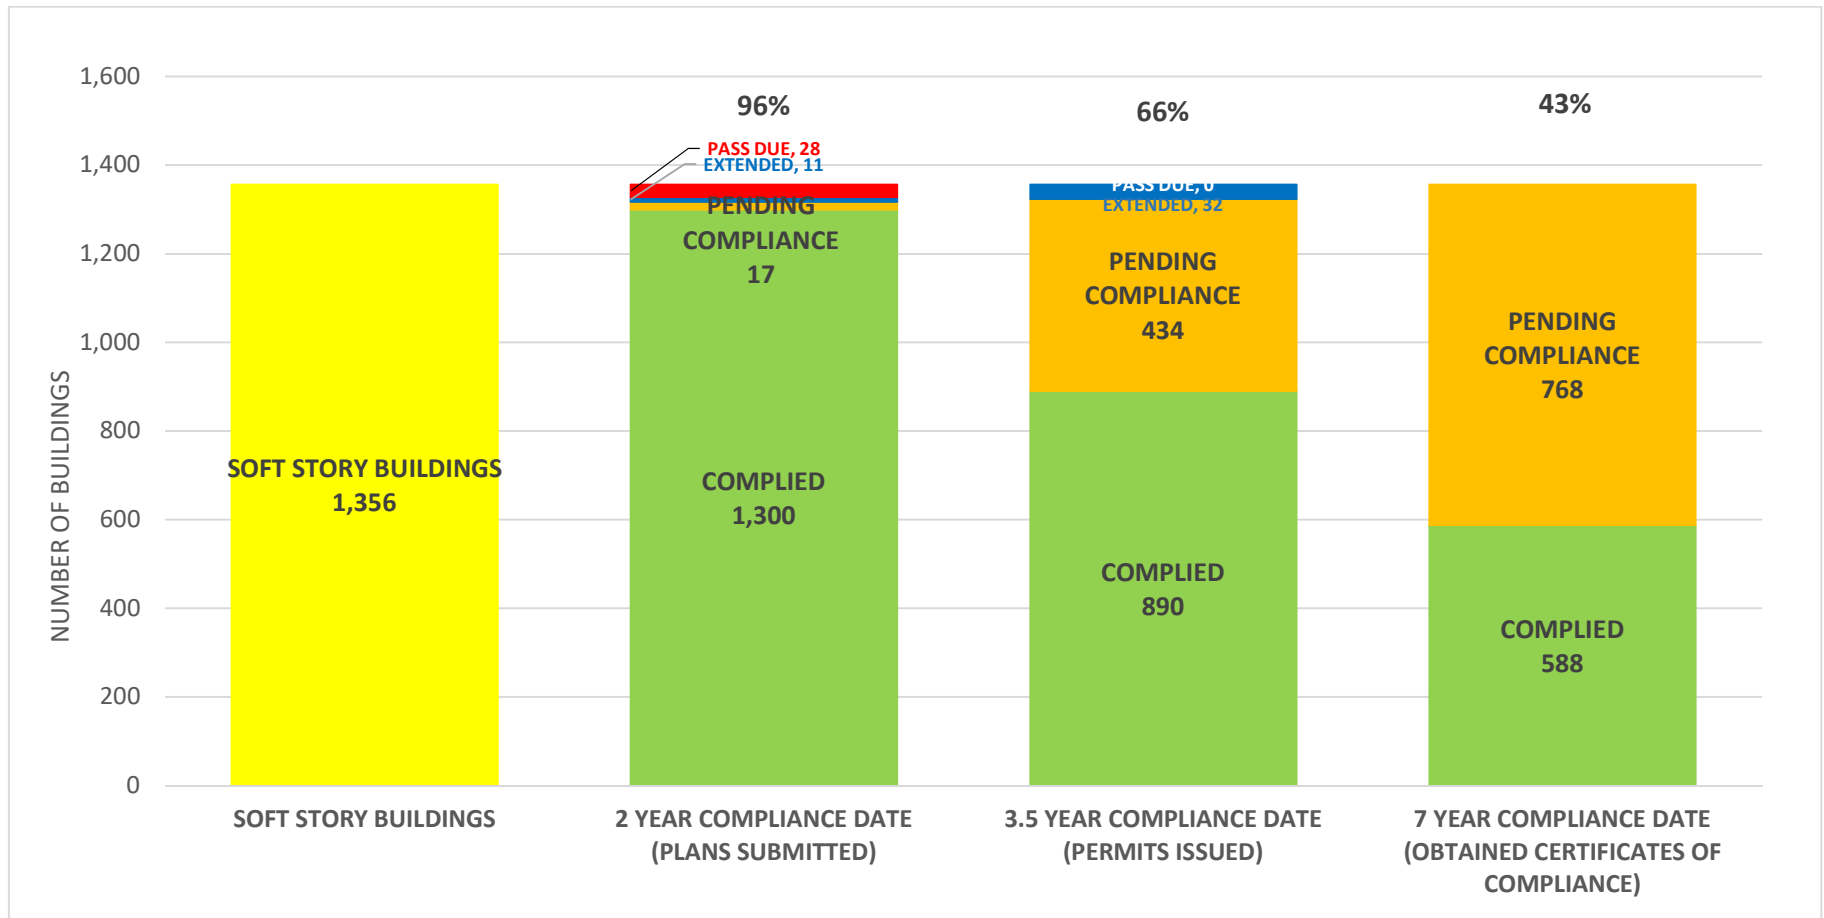

SOFT STORY RETROFIT PROGRAM STATUS FOR CD 4 AS OF December 1, 2020