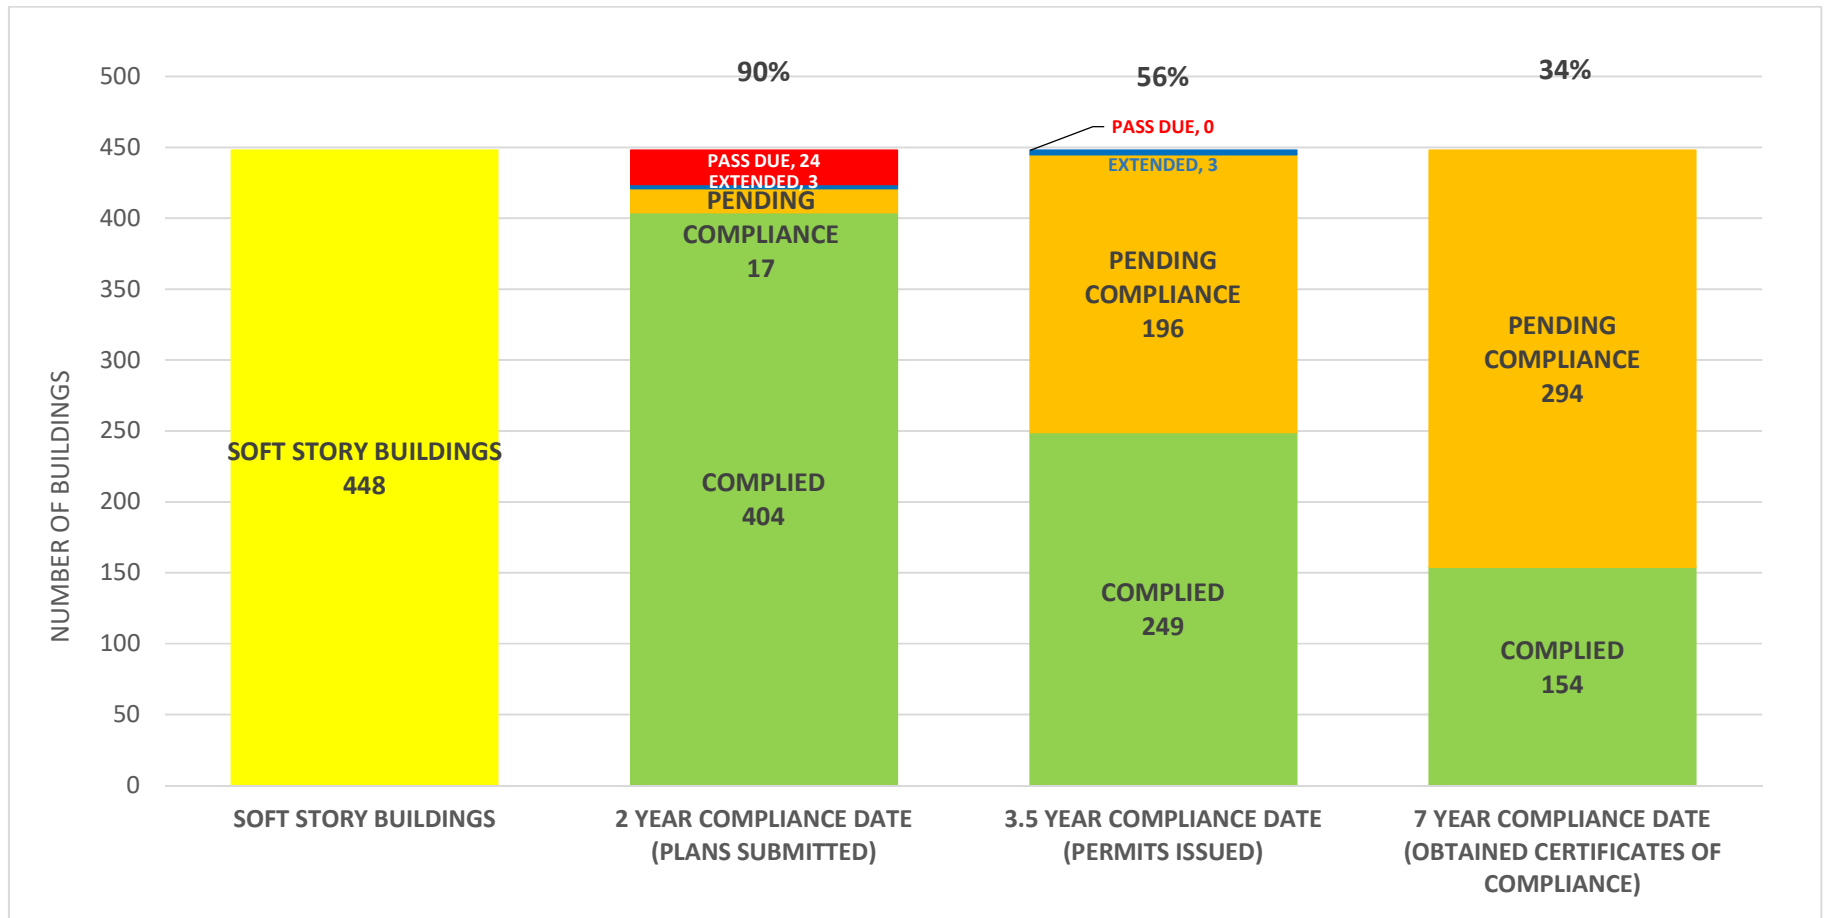

SOFT STORY RETROFIT PROGRAM STATUS FOR CD 8 AS OF December 1, 2020