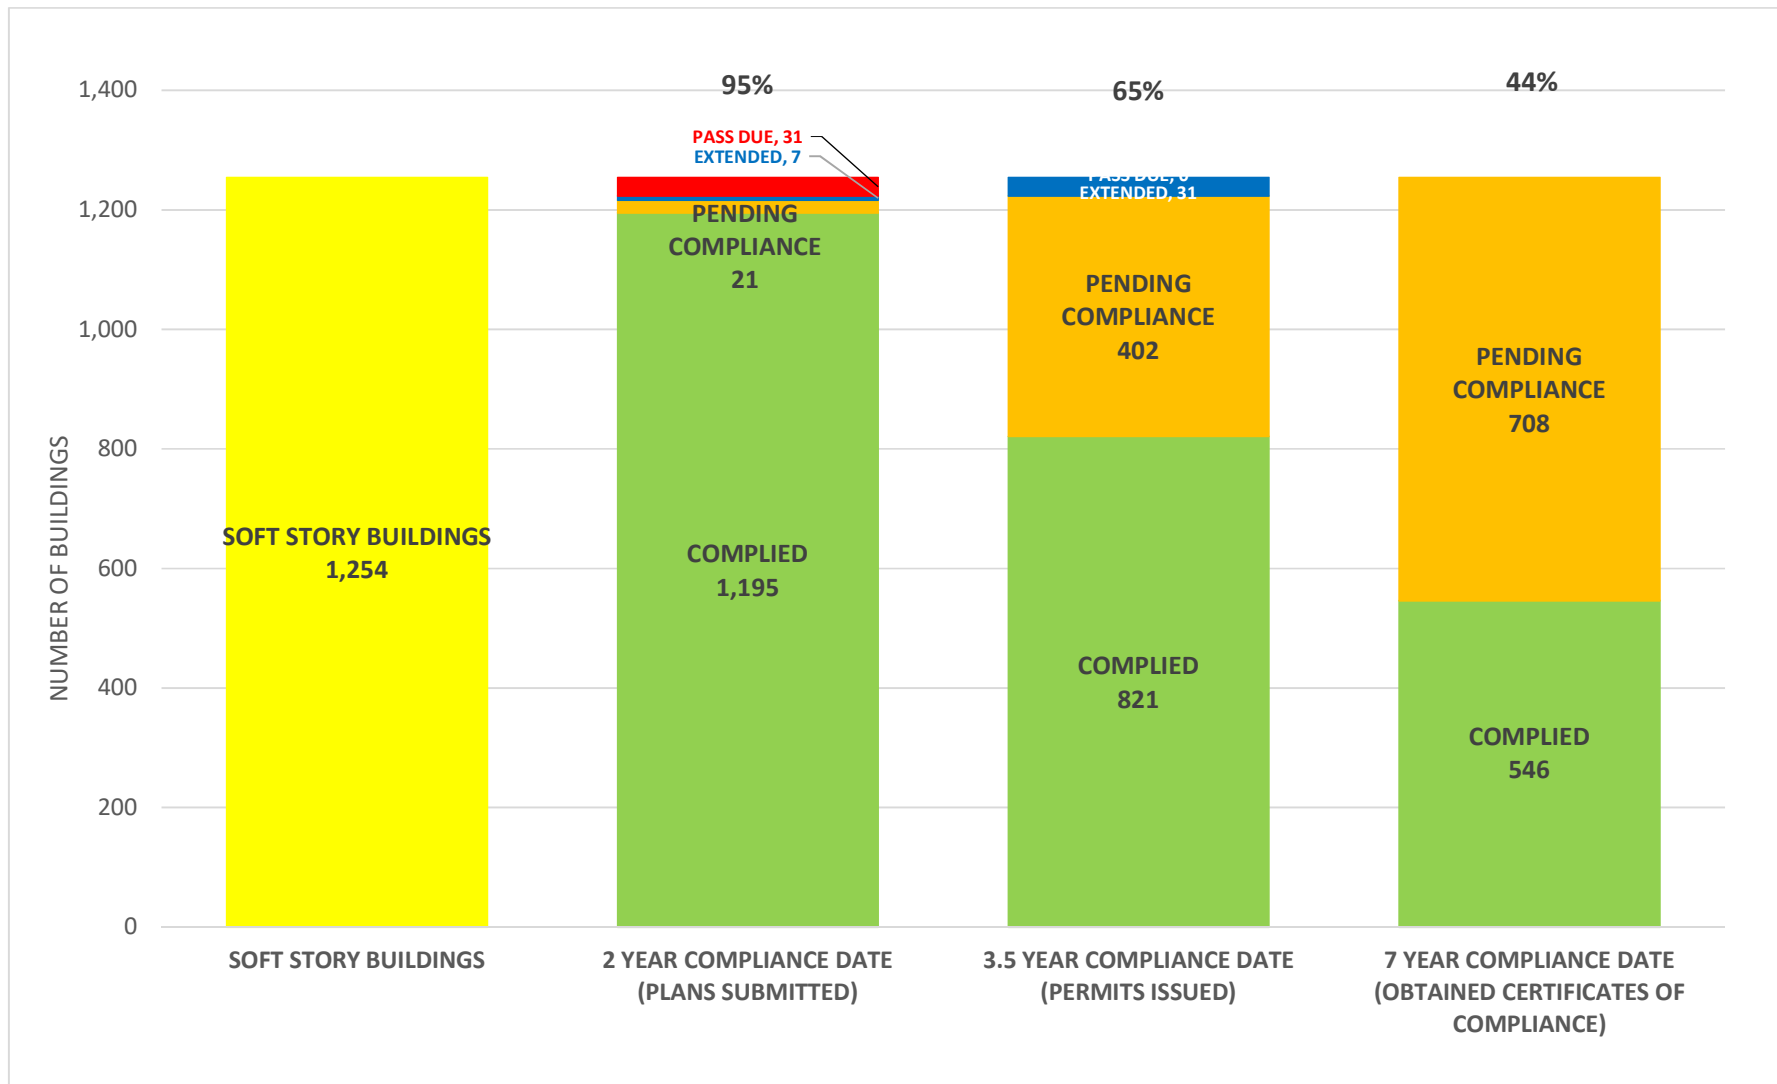

SOFT STORY RETROFIT PROGRAM STATUS FOR CD 13 AS OF December 1, 2020