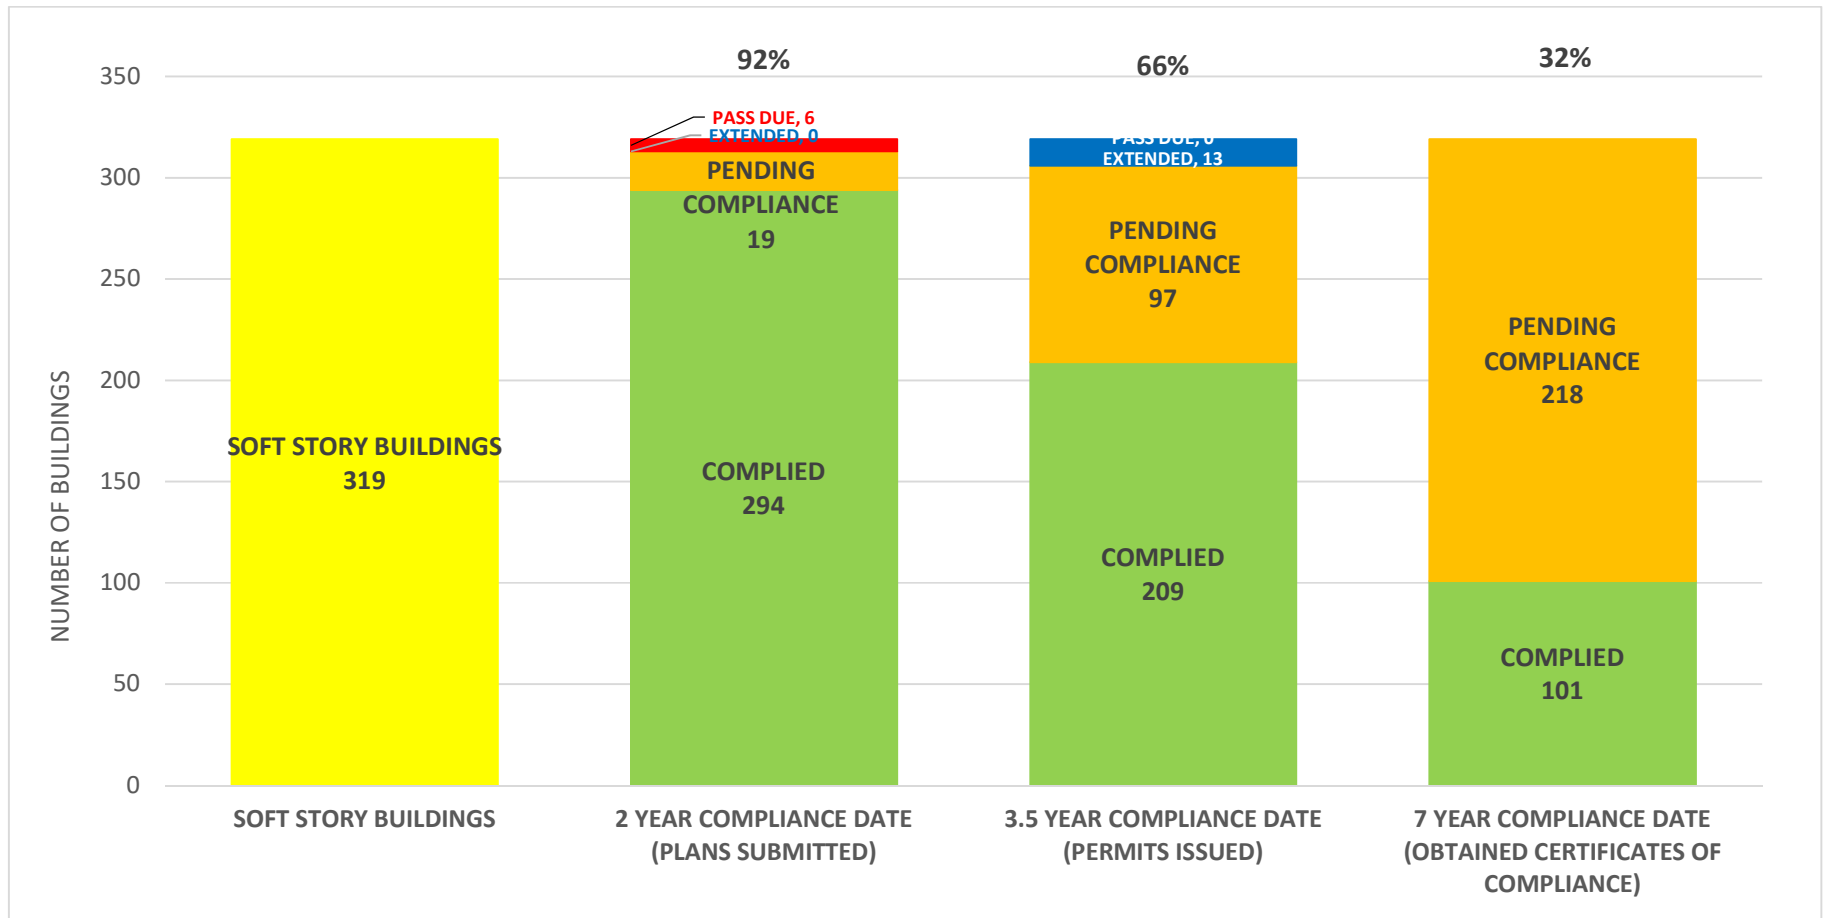

SOFT STORY RETROFIT PROGRAM STATUS FOR CD 12 AS OF December 1, 2020