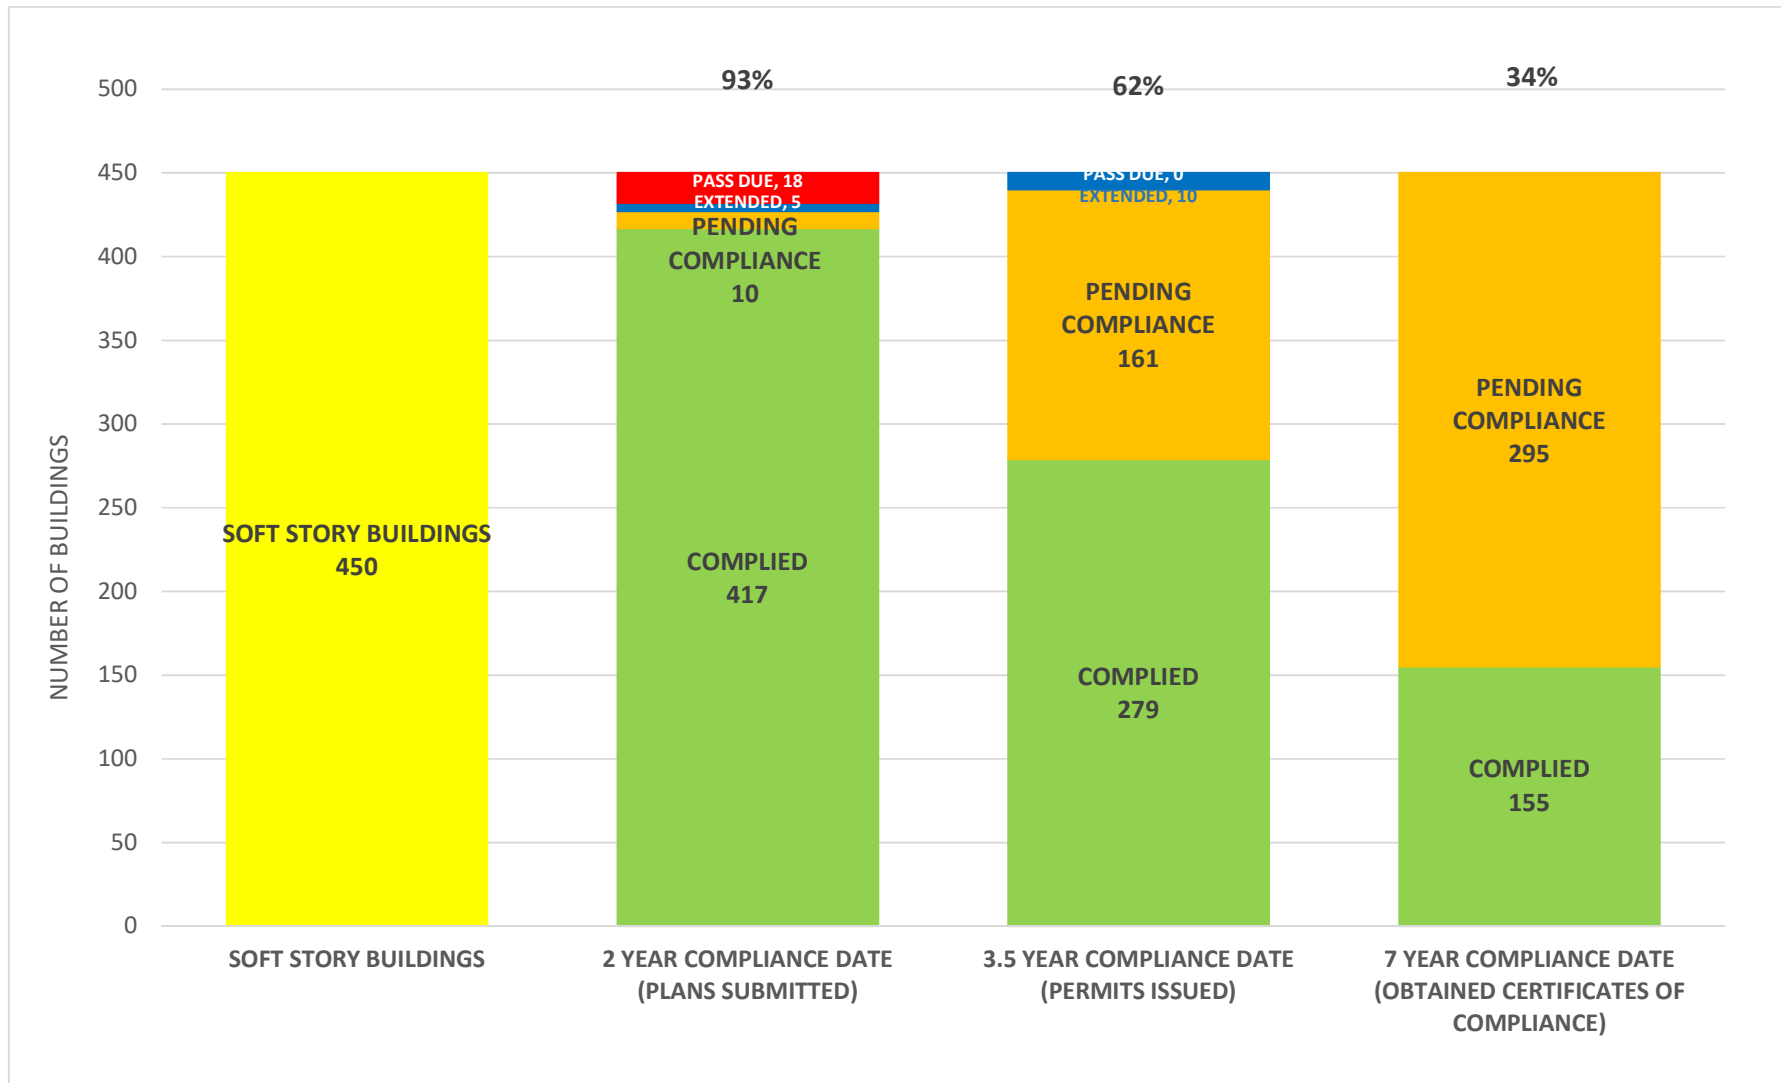

SOFT STORY RETROFIT PROGRAM STATUS AS OF **December 1, 2020**

SOFT STORY RETROFIT PROGRAM STATUS FOR PHASE 1 AS OF December 1, 2020

SOFT STORY RETROFIT PROGRAM STATUS FOR CD 1 AS OF December 1, 2020

SOFT STORY RETROFIT PROGRAM STATUS FOR **CD 2** AS OF **December 1, 2020**

SOFT STORY RETROFIT PROGRAM STATUS FOR CD 3 AS OF December 1, 2020

SOFT STORY RETROFIT PROGRAM STATUS FOR CD 4 AS OF December 1, 2020

SOFT STORY RETROFIT PROGRAM STATUS FOR CD 5 AS OF December 1, 2020

SOFT STORY RETROFIT PROGRAM STATUS FOR CD 6 AS OF December 1, 2020