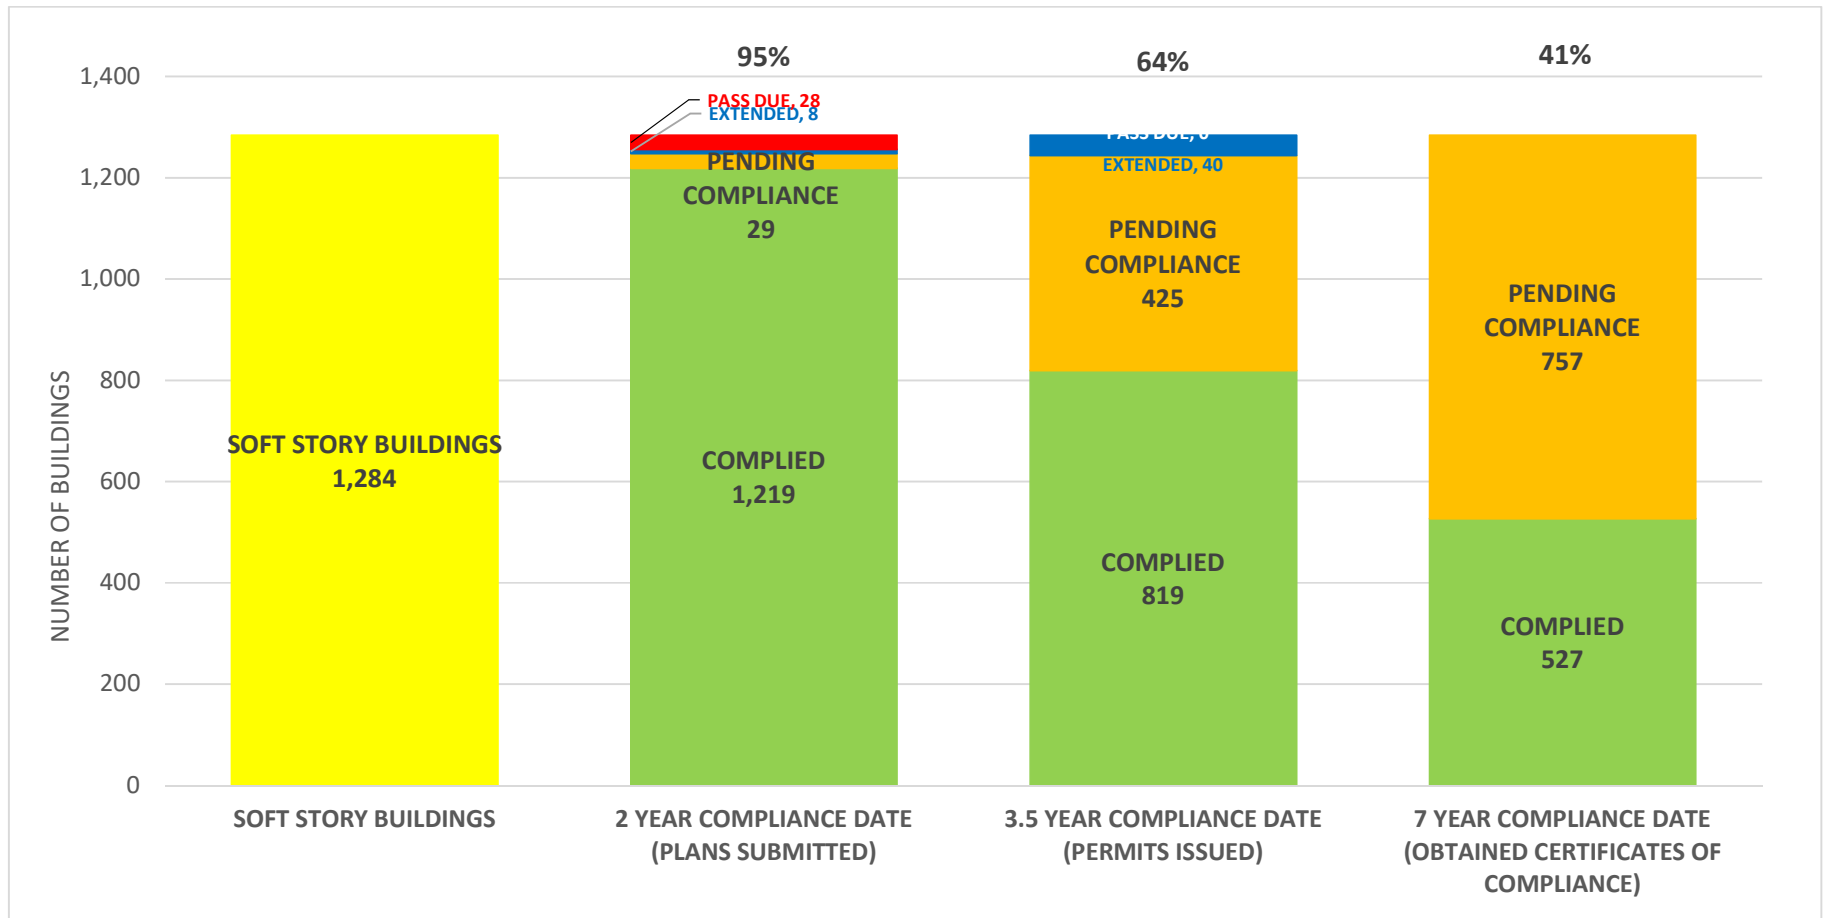

SOFT STORY RETROFIT PROGRAM STATUS FOR CD 7 AS OF December 1, 2020

SOFT STORY RETROFIT PROGRAM STATUS FOR CD 8 AS OF December 1, 2020

SOFT STORY RETROFIT PROGRAM STATUS FOR CD 9 AS OF December 1, 2020

SOFT STORY RETROFIT PROGRAM STATUS FOR CD 10 AS OF December 1, 2020