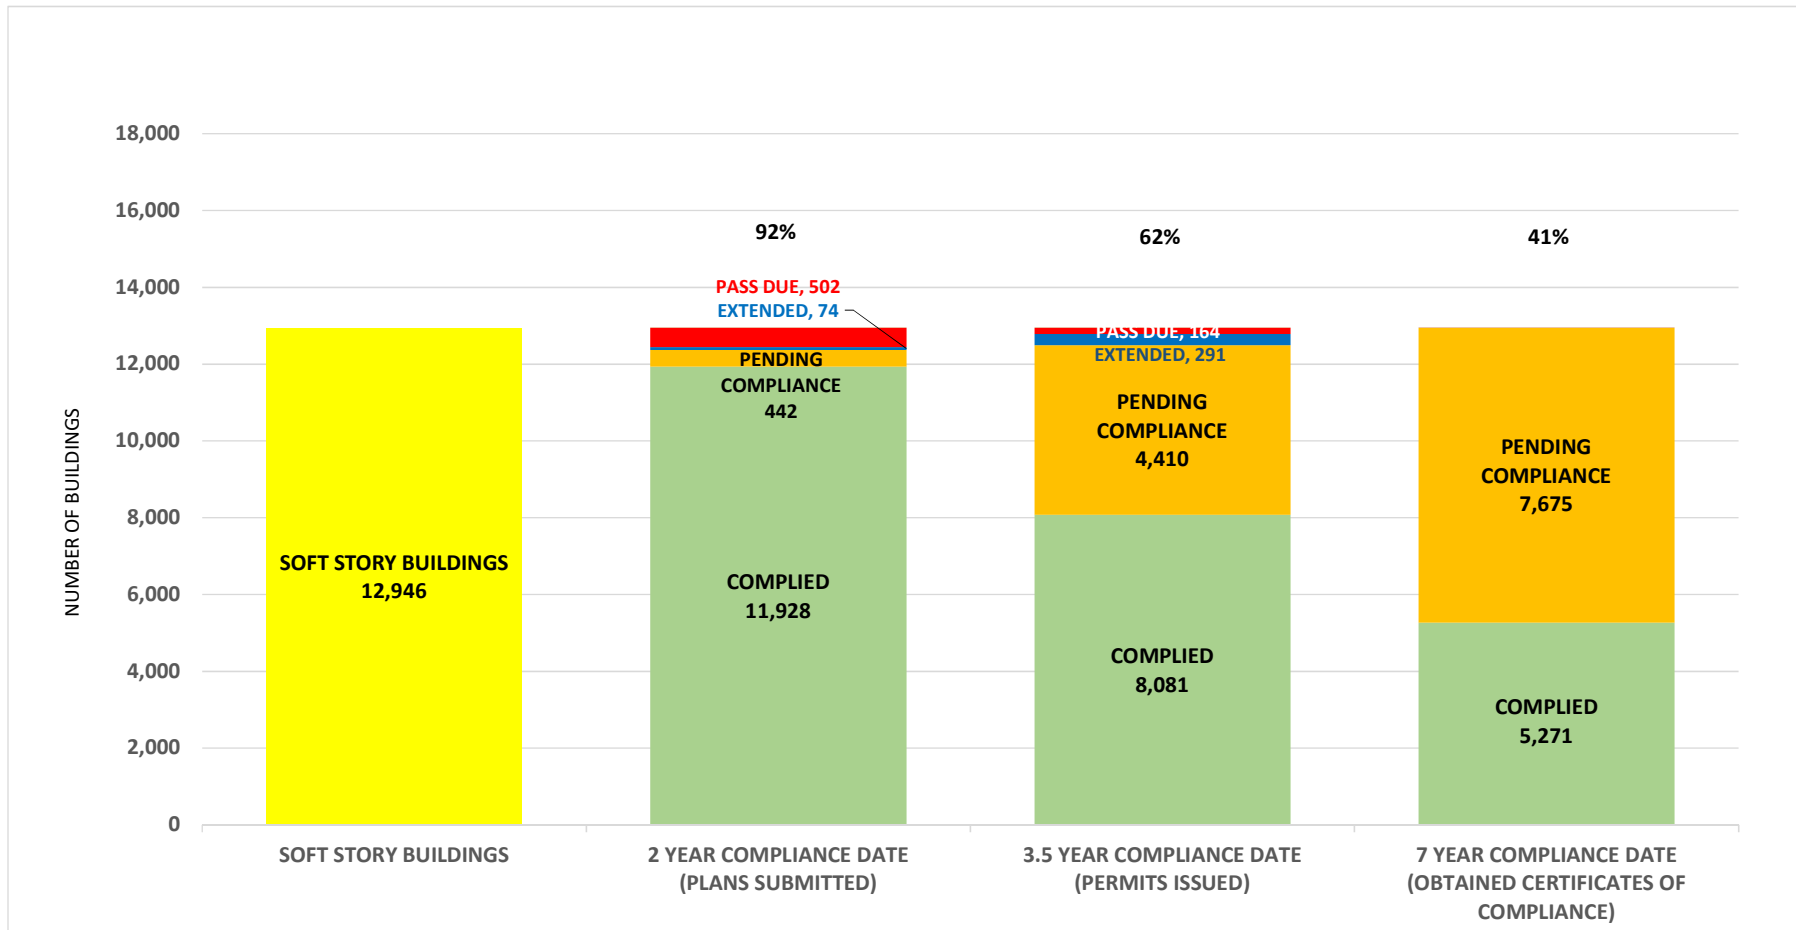

SOFT STORY RETROFIT PROGRAM STATUS AS OF **December 1, 2020**

SOFT STORY RETROFIT PROGRAM STATUS FOR PHASE 1 AS OF December 1, 2020

SOFT STORY RETROFIT PROGRAM STATUS FOR CD 1 AS OF December 1, 2020

SOFT STORY RETROFIT PROGRAM STATUS FOR **CD 2** AS OF **December 1, 2020**

SOFT STORY RETROFIT PROGRAM STATUS FOR CD 3 AS OF December 1, 2020

SOFT STORY RETROFIT PROGRAM STATUS FOR CD 4 AS OF December 1, 2020

SOFT STORY RETROFIT PROGRAM STATUS FOR CD 5 AS OF December 1, 2020

SOFT STORY RETROFIT PROGRAM STATUS FOR CD 6 AS OF December 1, 2020