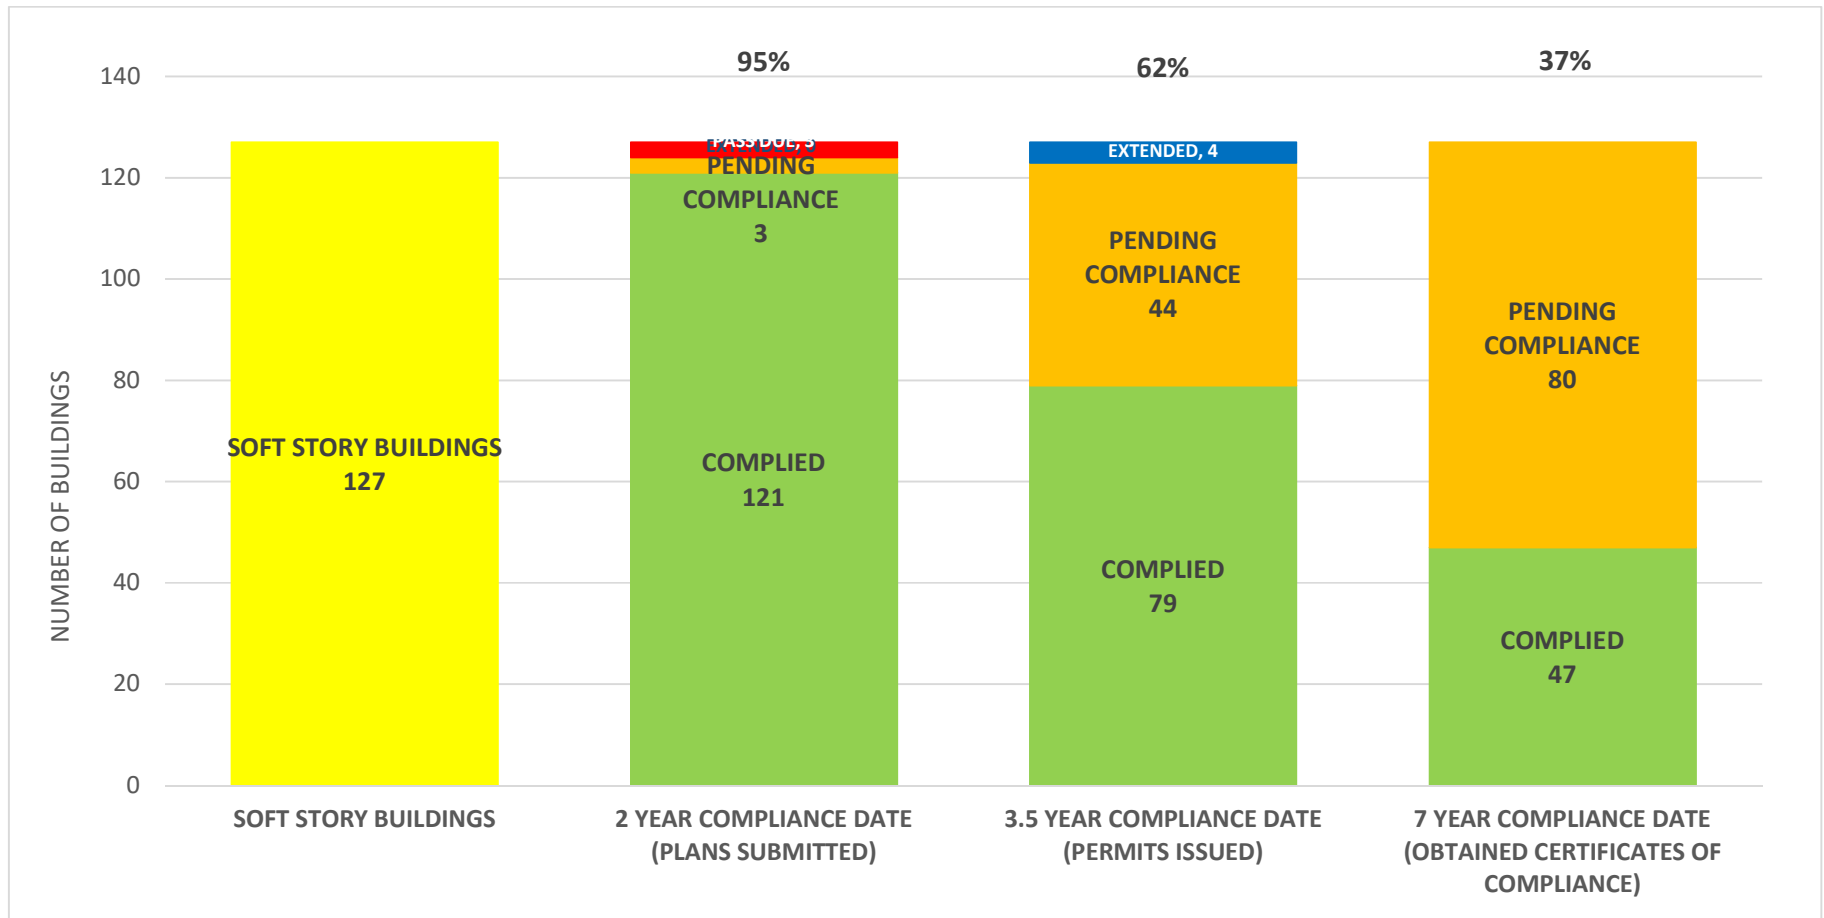

SOFT STORY RETROFIT PROGRAM STATUS FOR CD 7 AS OF December 1, 2020