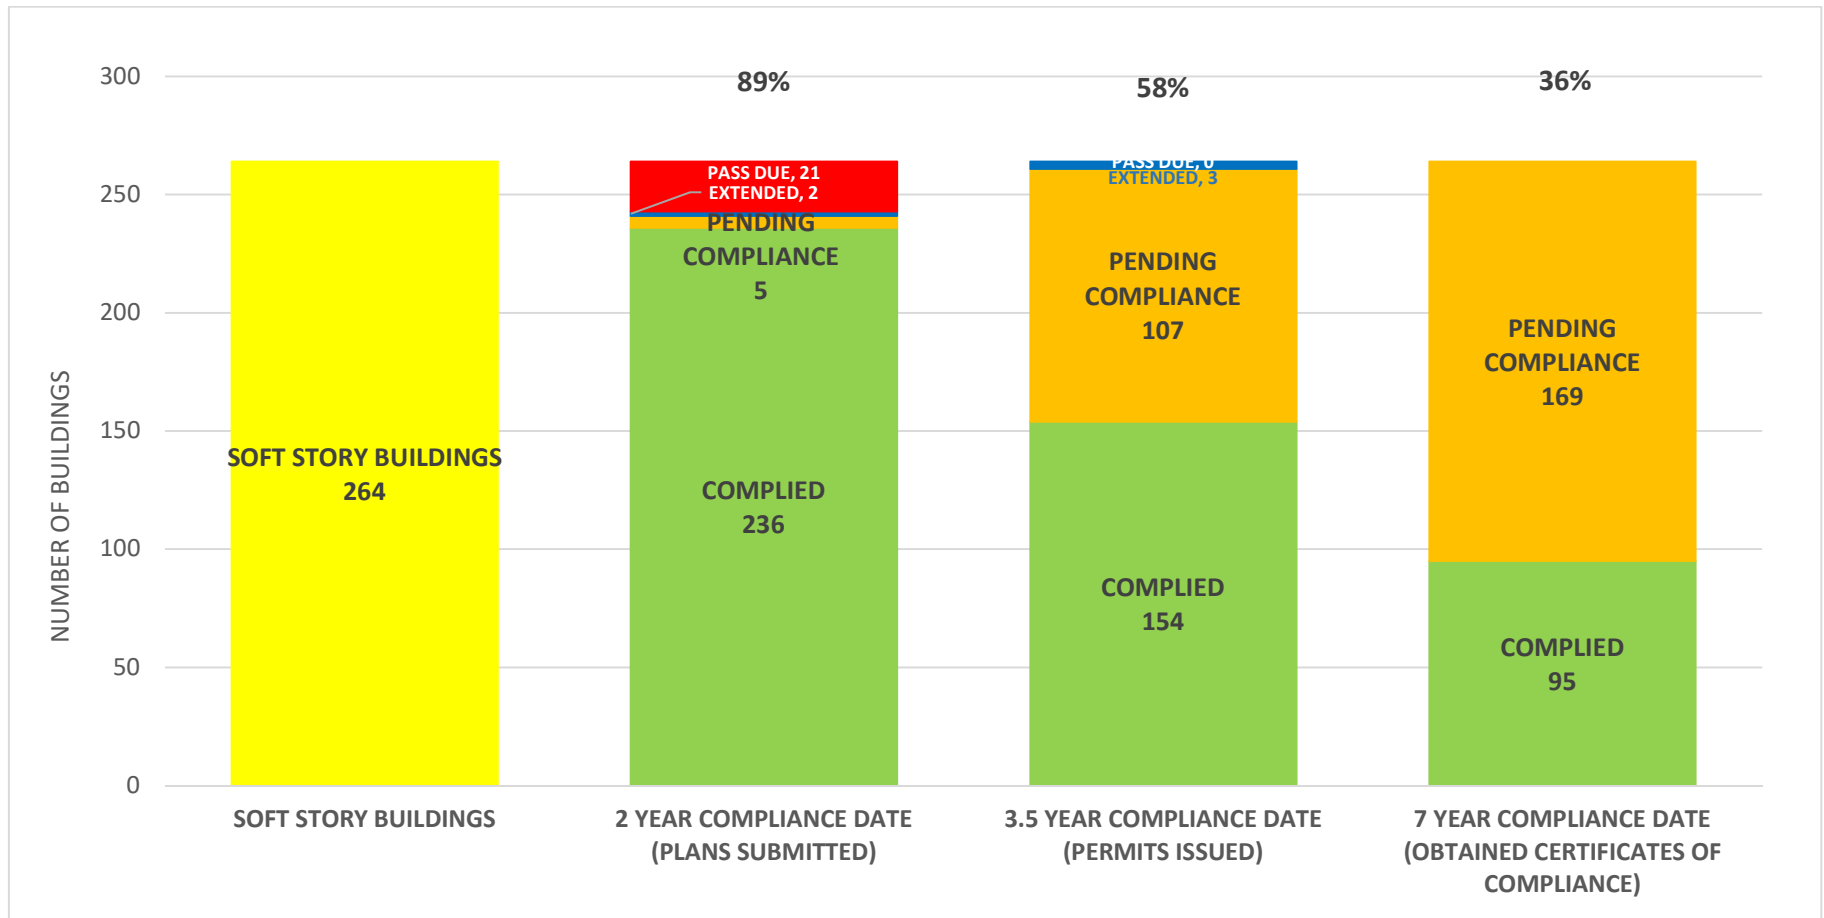

SOFT STORY RETROFIT PROGRAM STATUS FOR CD 14 AS OF December 1, 2020