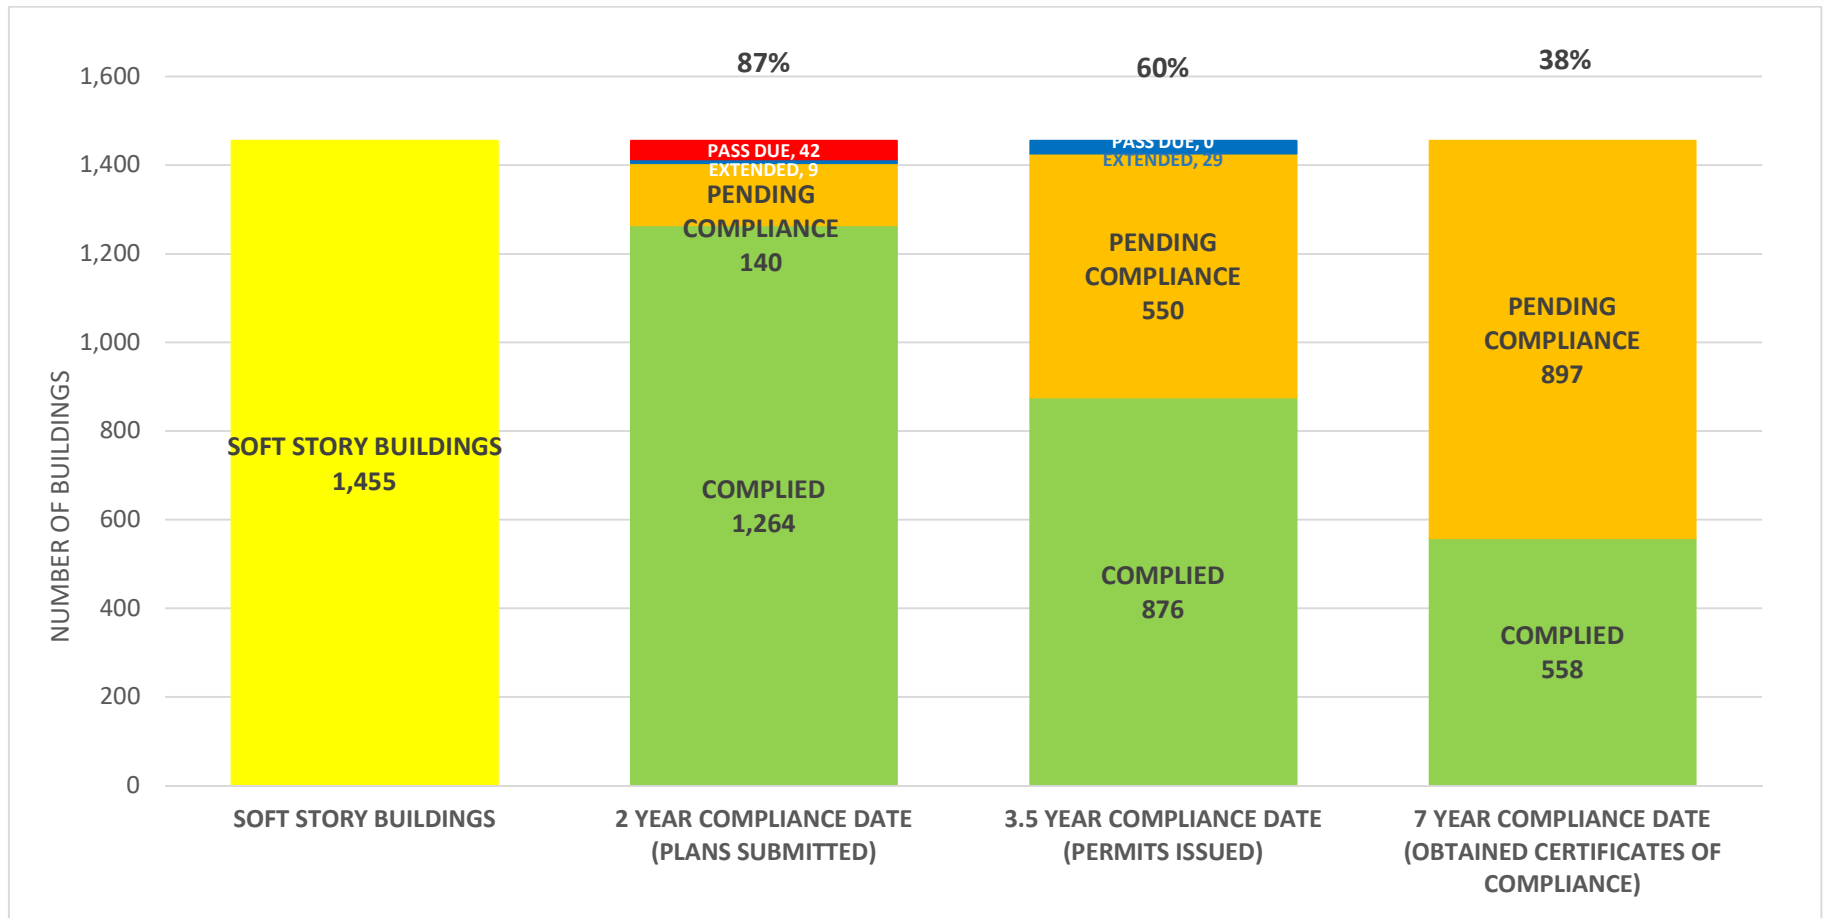

SOFT STORY RETROFIT PROGRAM STATUS AS OF **December 1, 2020**

SOFT STORY RETROFIT PROGRAM STATUS FOR PHASE 1 AS OF December 1, 2020

SOFT STORY RETROFIT PROGRAM STATUS FOR CD 1 AS OF December 1, 2020

SOFT STORY RETROFIT PROGRAM STATUS FOR **CD 2** AS OF **December 1, 2020**