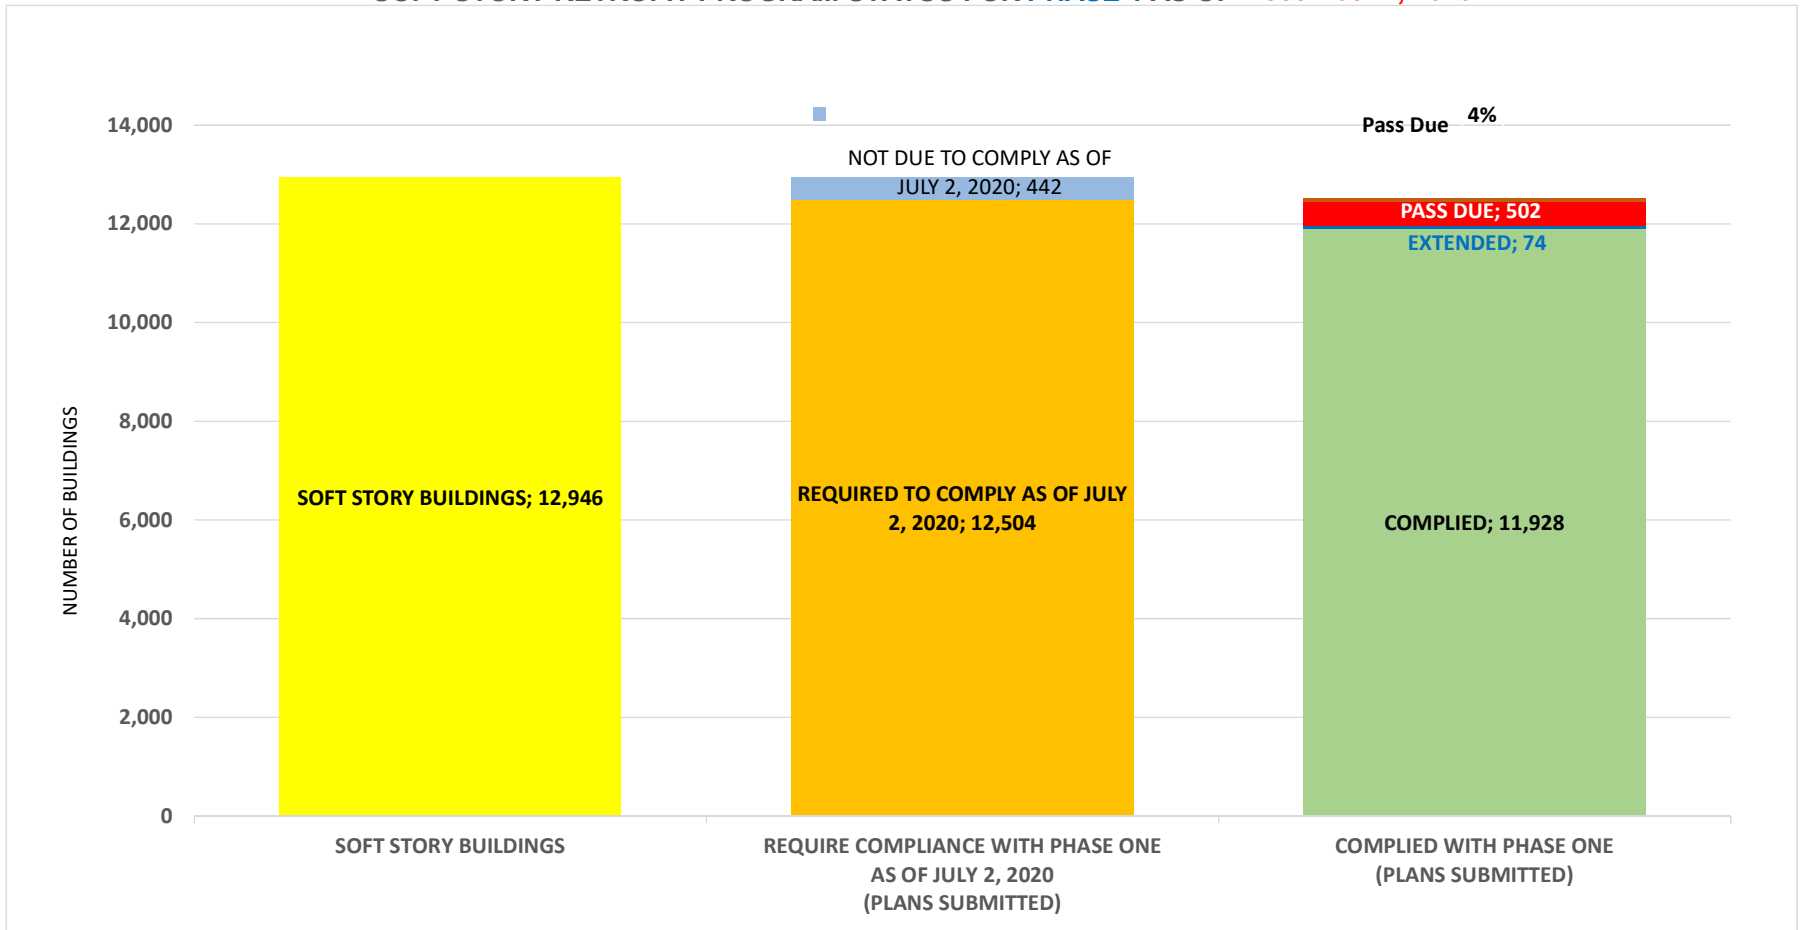

SOFT STORY RETROFIT PROGRAM STATUS AS OF **December 1, 2020**

SOFT STORY RETROFIT PROGRAM STATUS FOR PHASE 1 AS OF December 1, 2020

SOFT STORY RETROFIT PROGRAM STATUS FOR CD 1 AS OF December 1, 2020

SOFT STORY RETROFIT PROGRAM STATUS FOR **CD 2** AS OF **December 1, 2020**