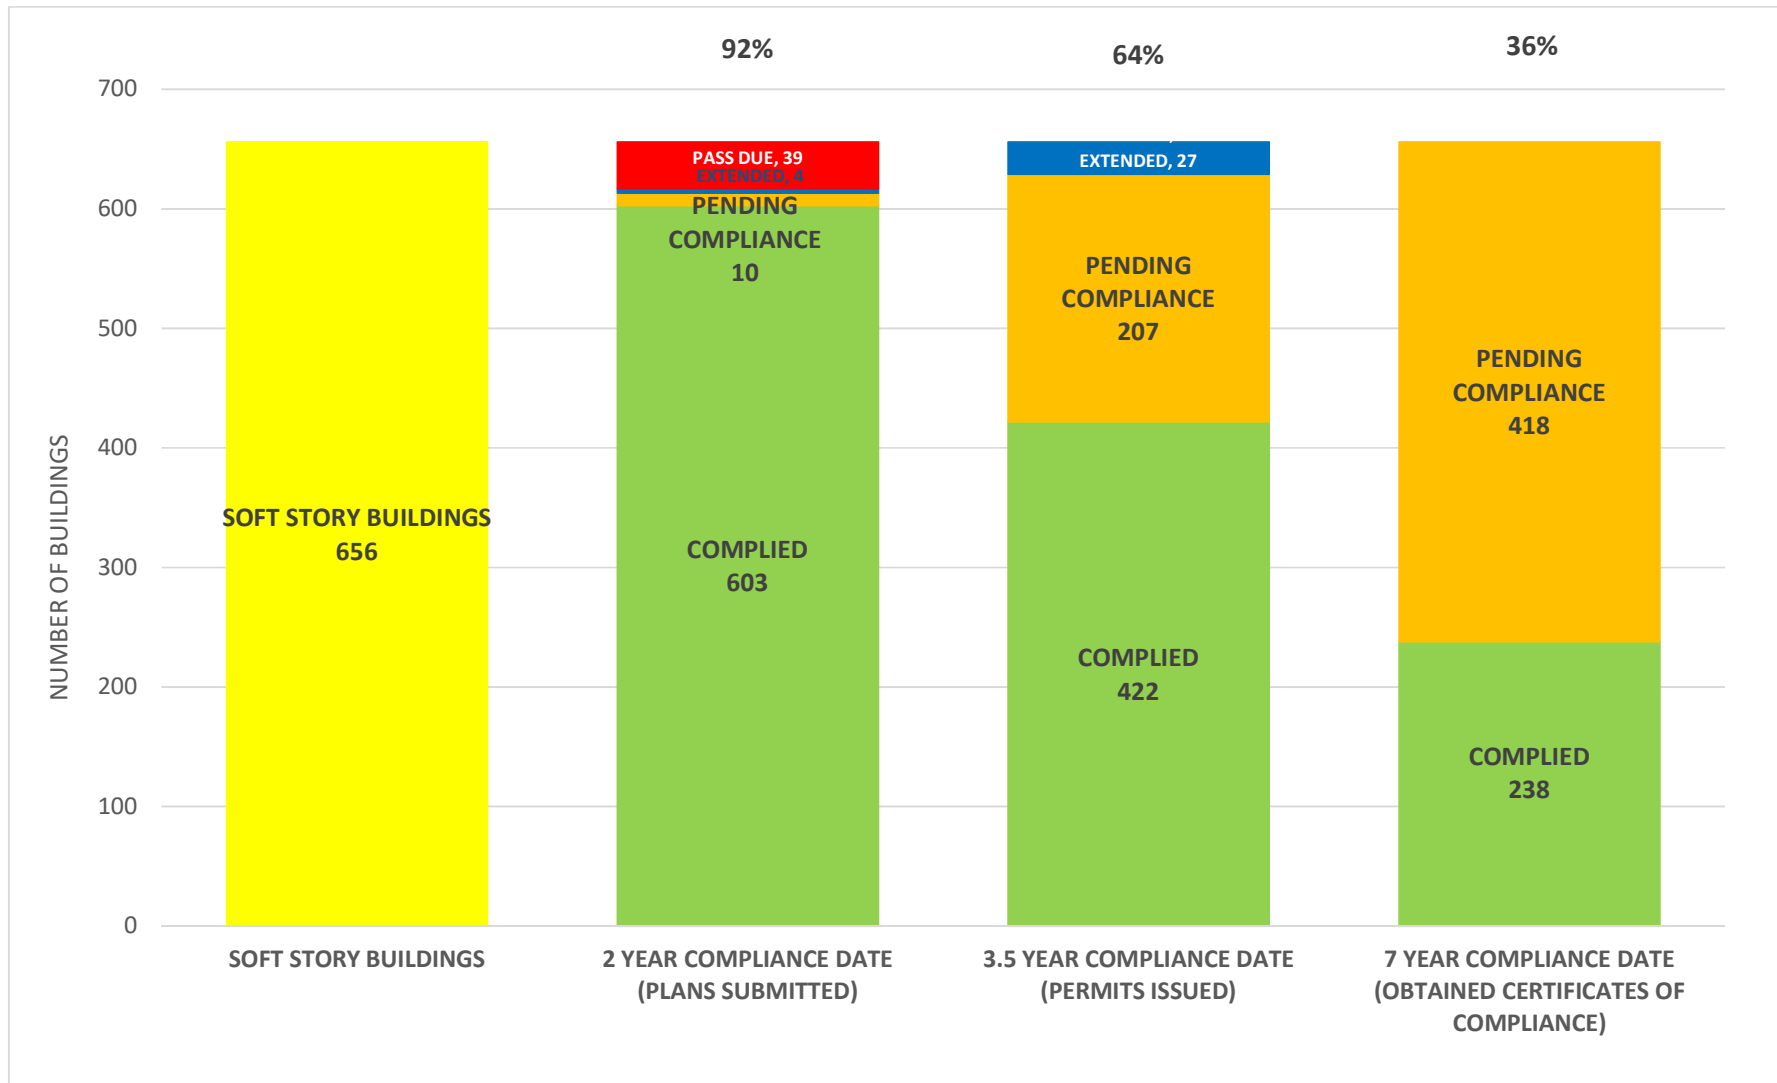

SOFT STORY RETROFIT PROGRAM STATUS FOR CD 3 AS OF December 1, 2020

SOFT STORY RETROFIT PROGRAM STATUS FOR CD 4 AS OF December 1, 2020

SOFT STORY RETROFIT PROGRAM STATUS FOR CD 5 AS OF December 1, 2020

SOFT STORY RETROFIT PROGRAM STATUS FOR CD 6 AS OF December 1, 2020