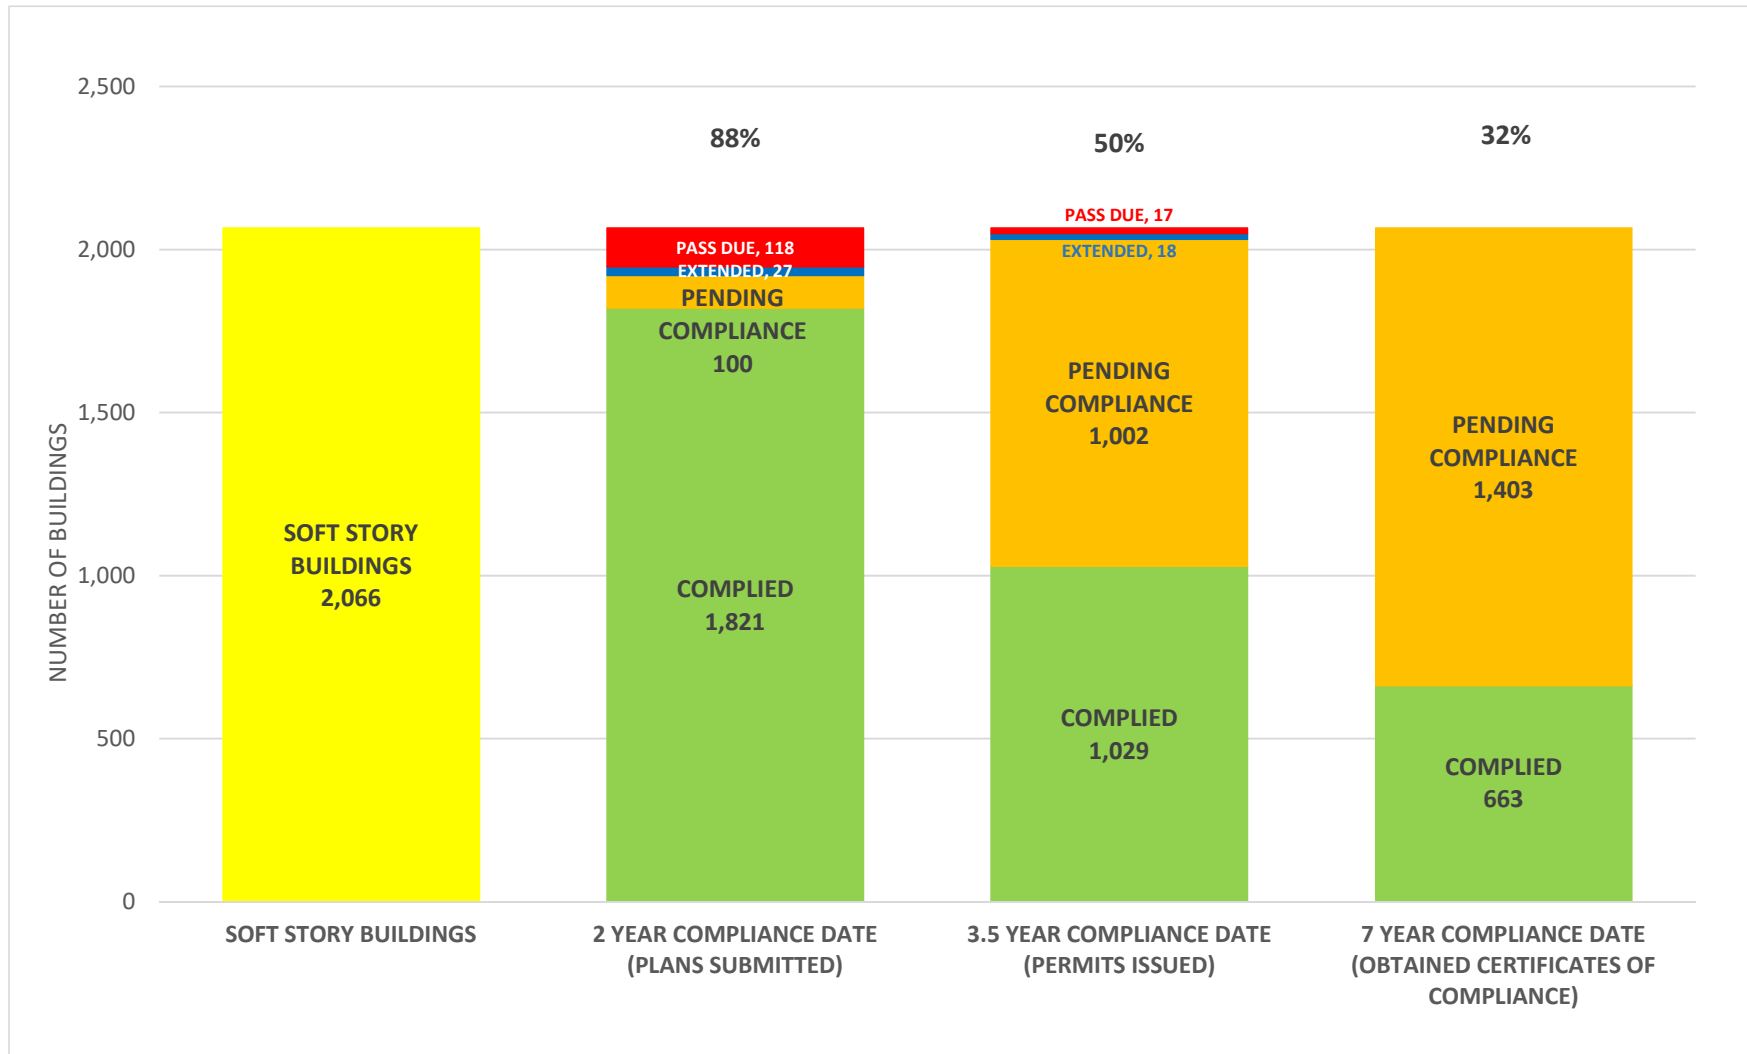

SOFT STORY RETROFIT PROGRAM STATUS FOR CD 11 AS OF **March 2, 2020**