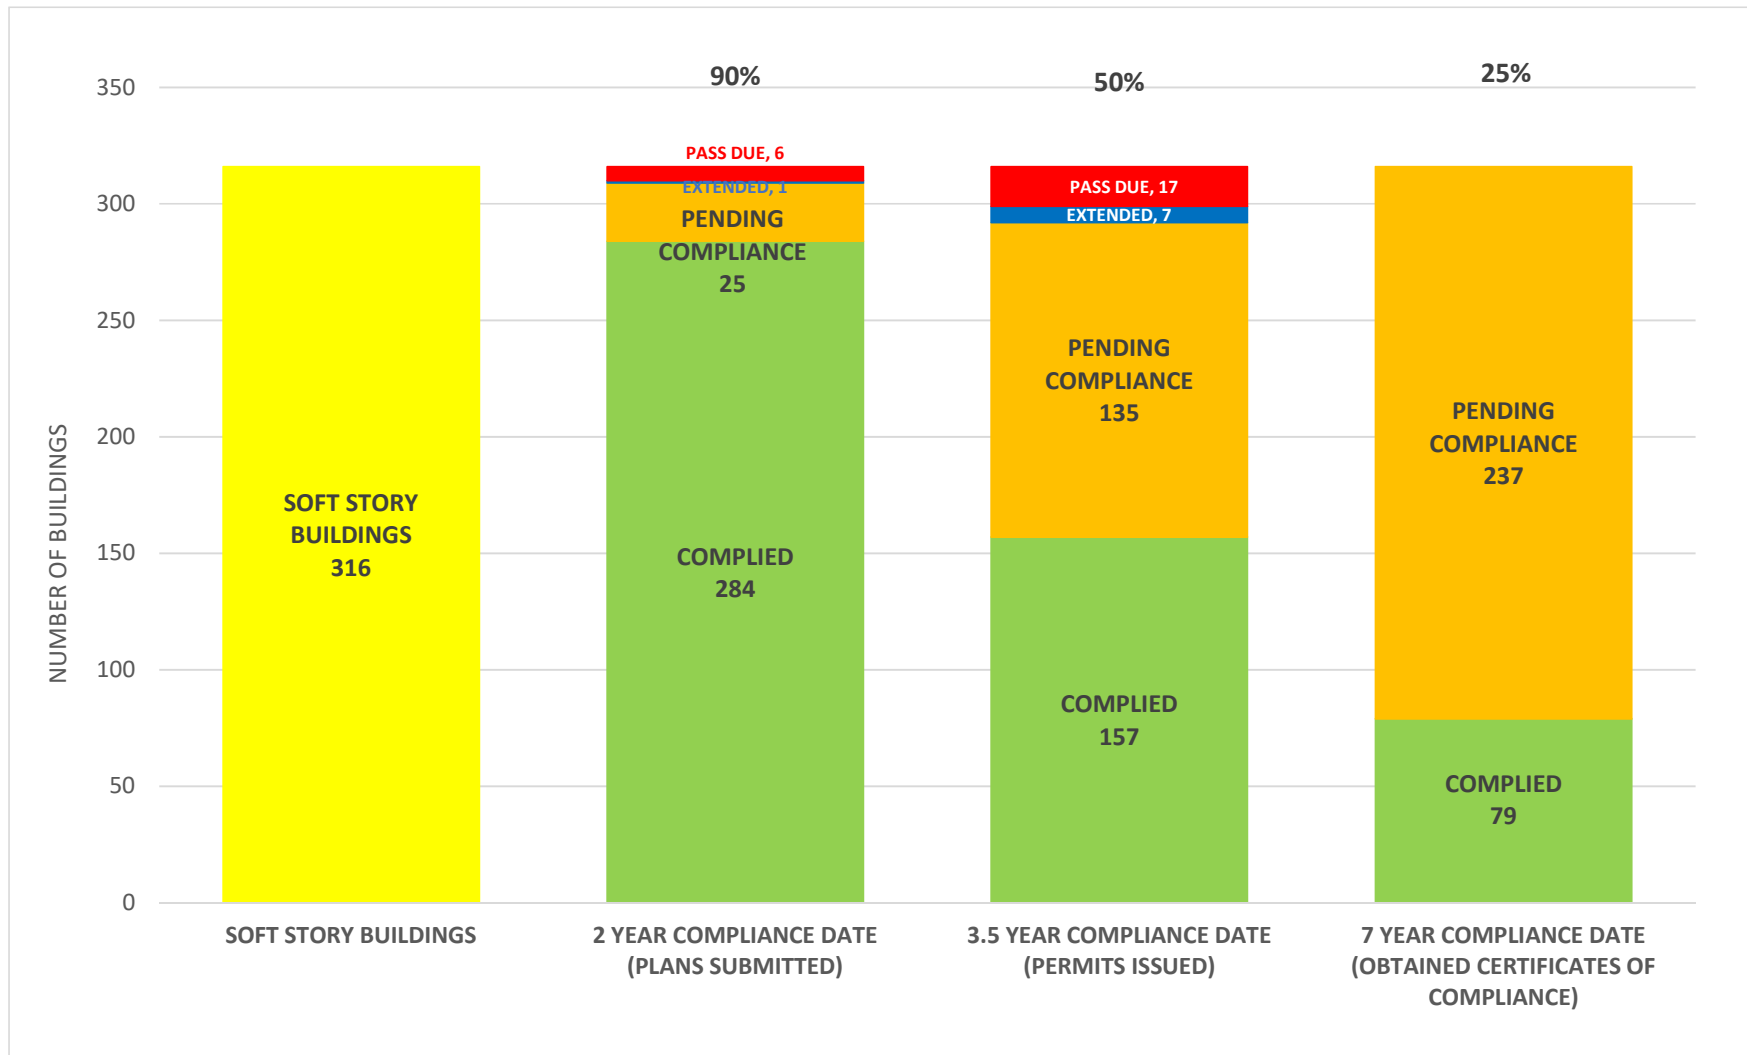

SOFT STORY RETROFIT PROGRAM STATUS FOR CD 12 AS OF **March 2, 2020**