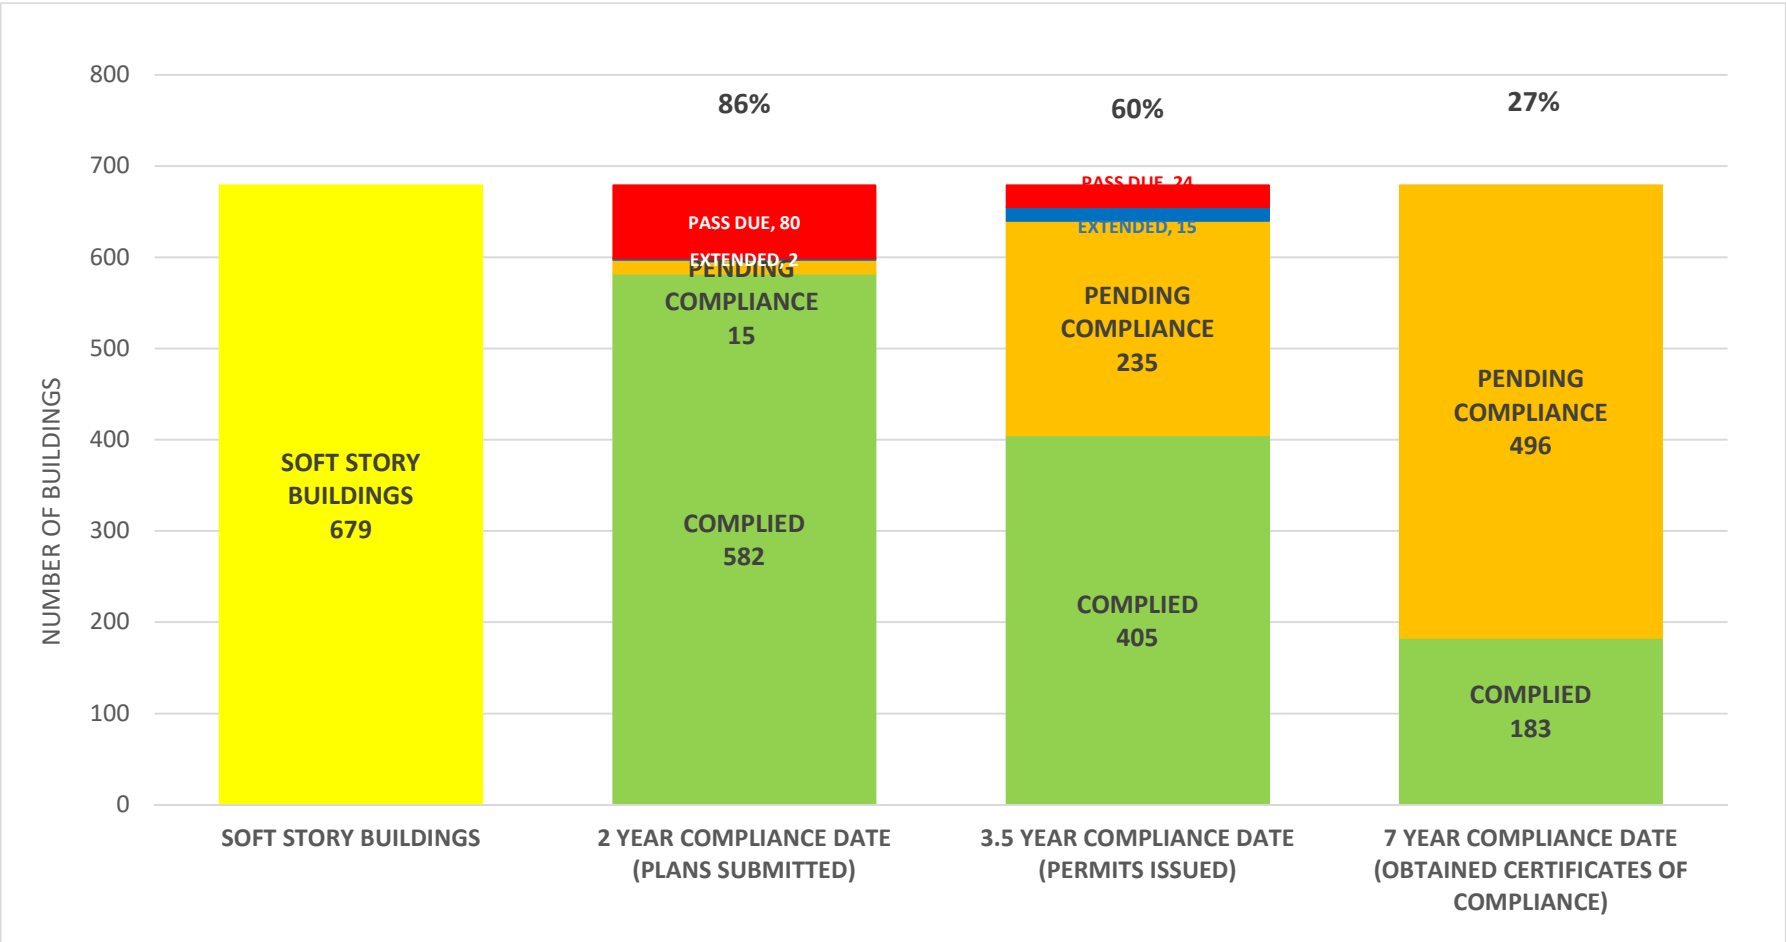

SOFT STORY RETROFIT PROGRAM STATUS FOR CD 3 AS OF March 2, 2020