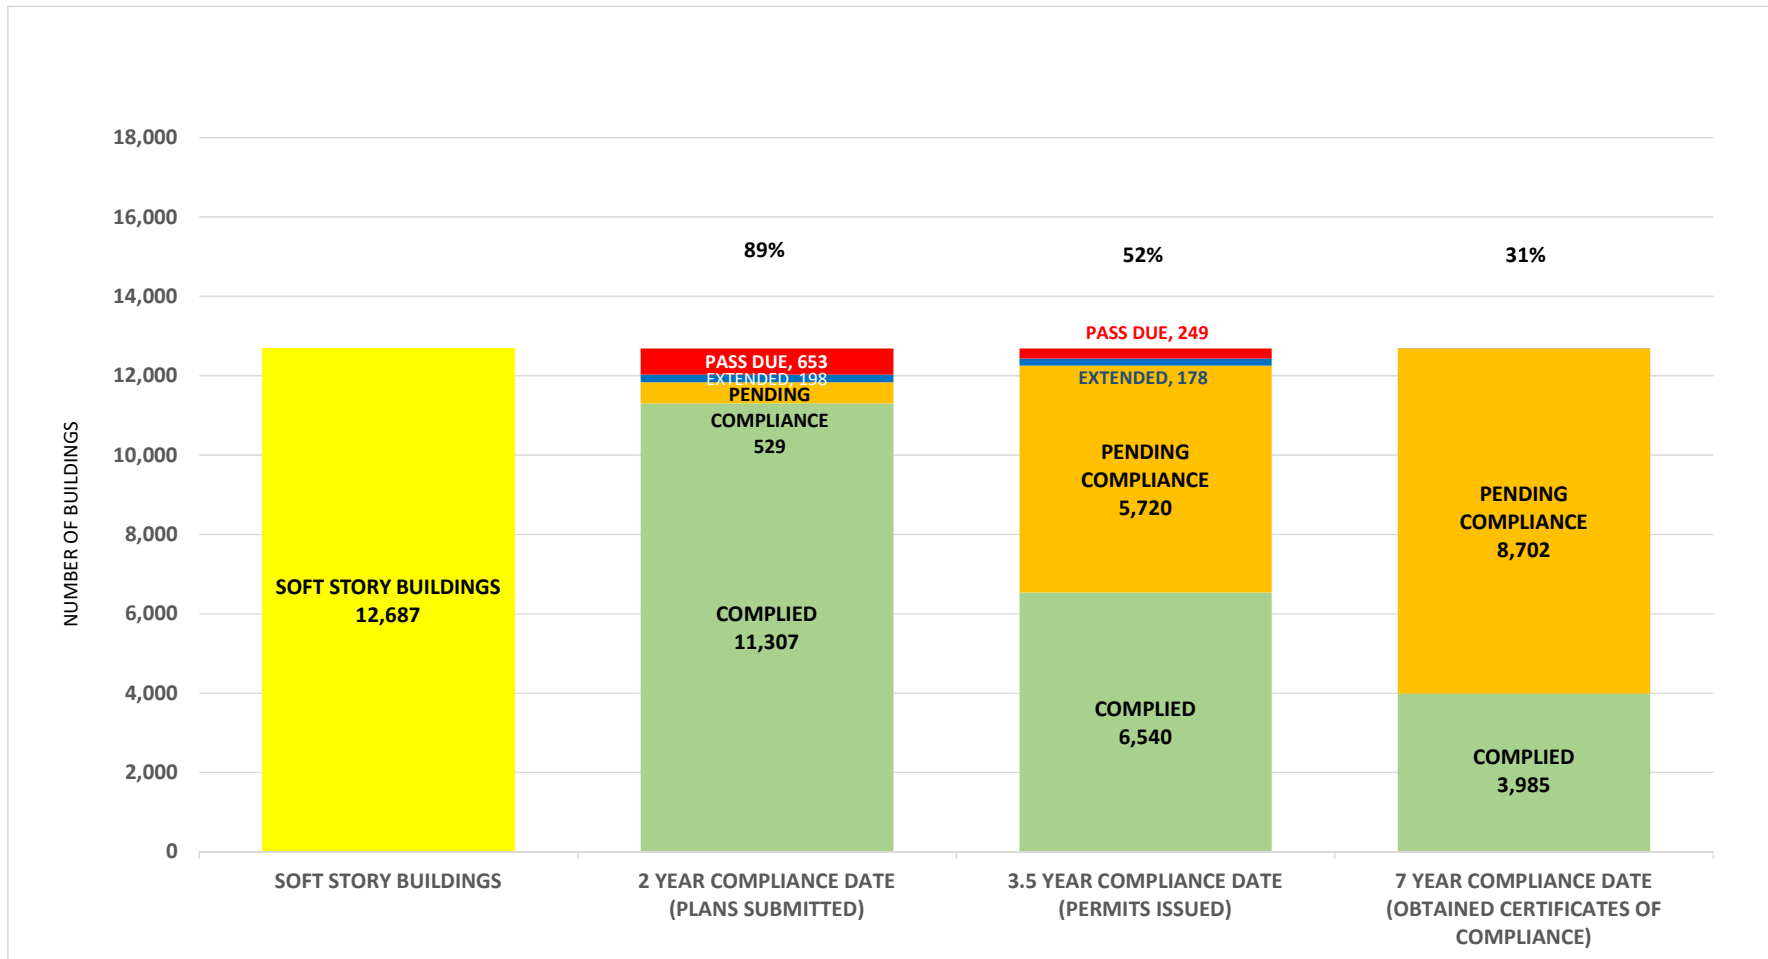

SOFT STORY RETROFIT PROGRAM STATUS AS OF March 2, 2020

SOFT STORY RETROFIT PROGRAM STATUS FOR PHASE 1 AS OF **March 2, 2020**

SOFT STORY RETROFIT PROGRAM STATUS FOR CD 1 AS OF March 2, 2020

SOFT STORY RETROFIT PROGRAM STATUS FOR CD 2 AS OF March 2, 2020