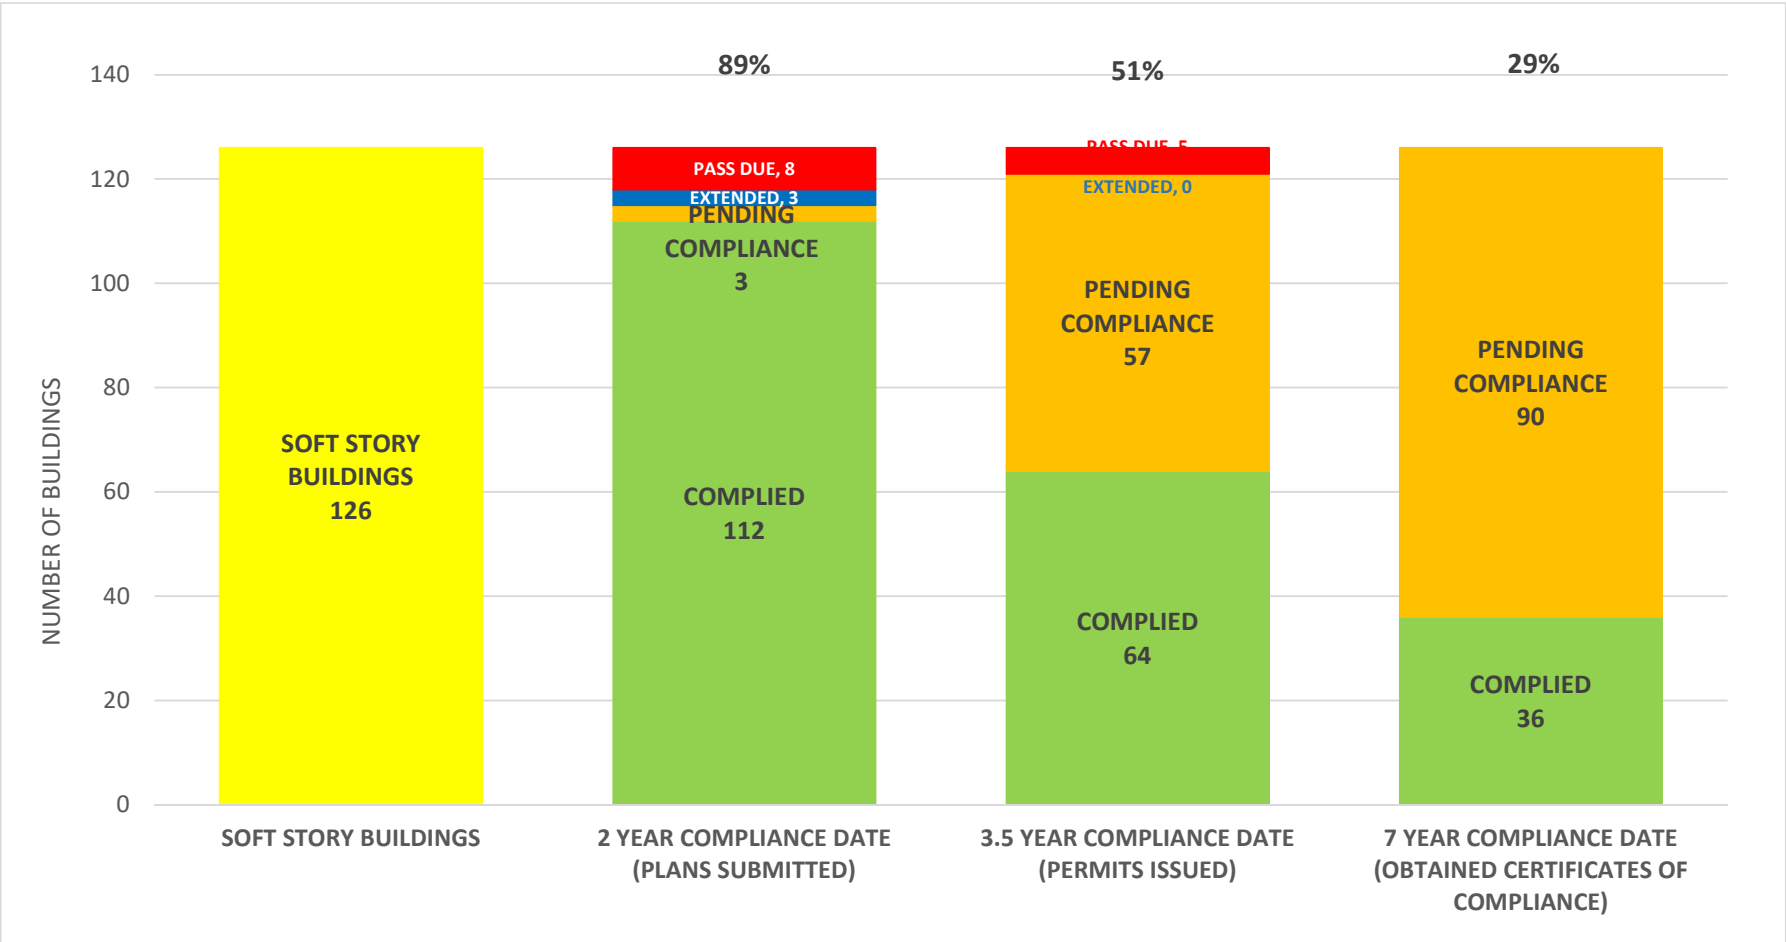

SOFT STORY RETROFIT PROGRAM STATUS FOR CD 7 AS OF March 2, 2020