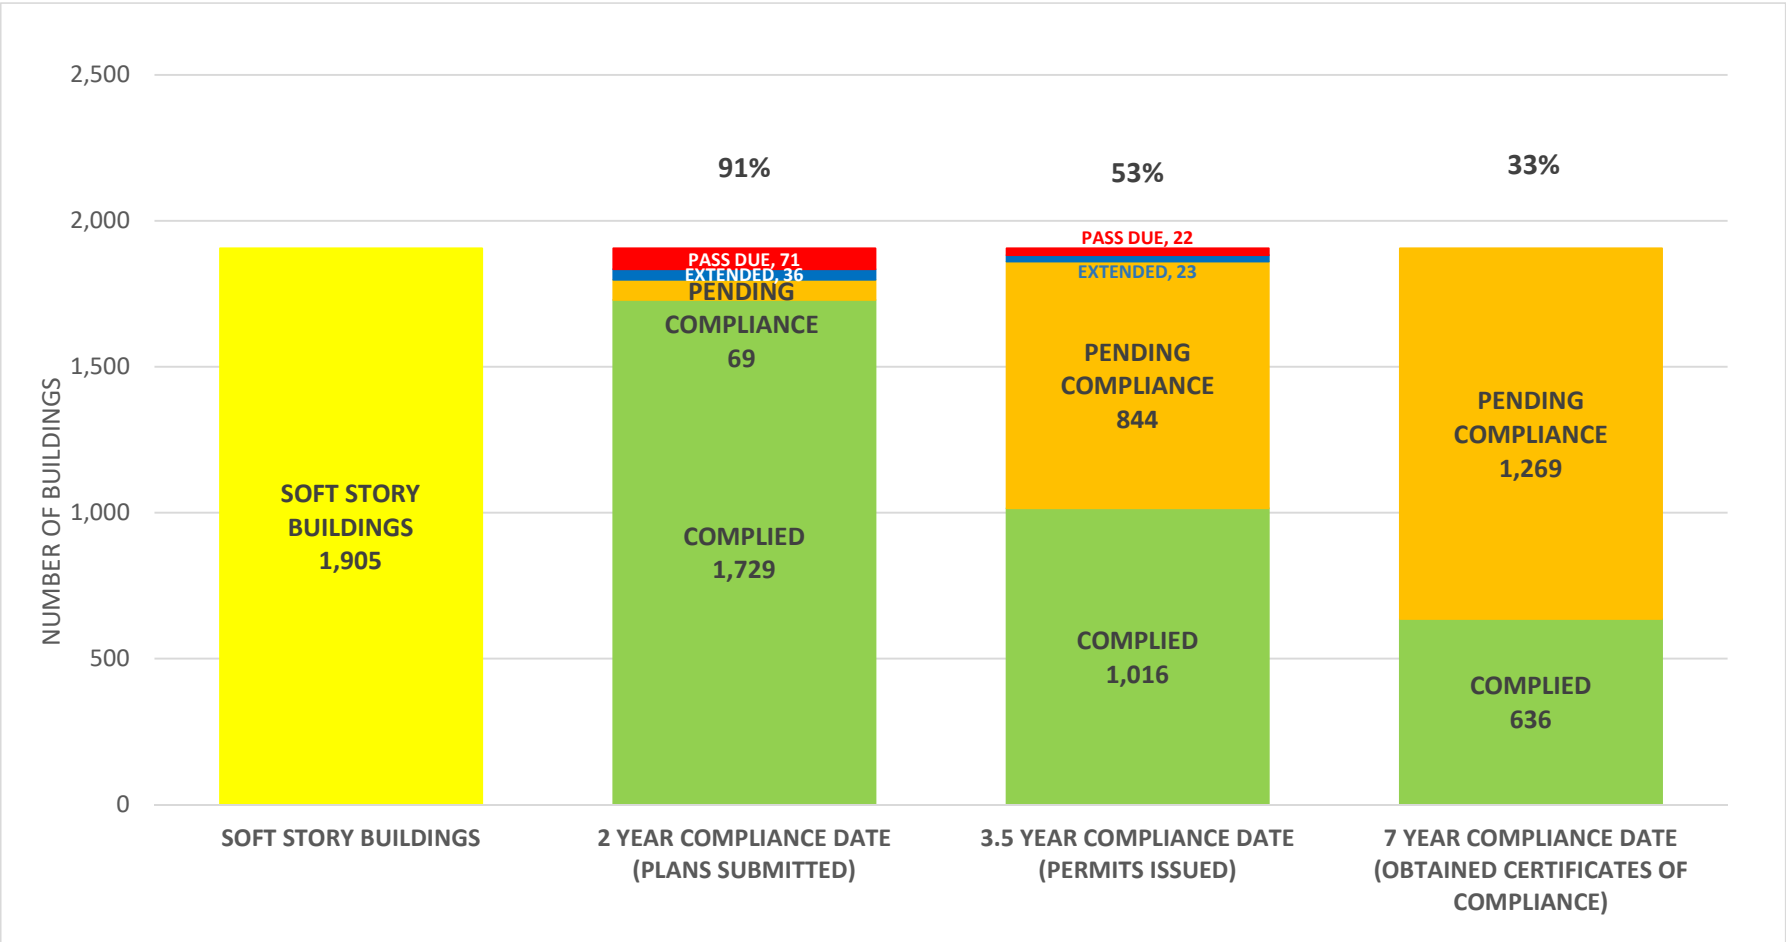

SOFT STORY RETROFIT PROGRAM STATUS FOR CD 5 AS OF March 2, 2020