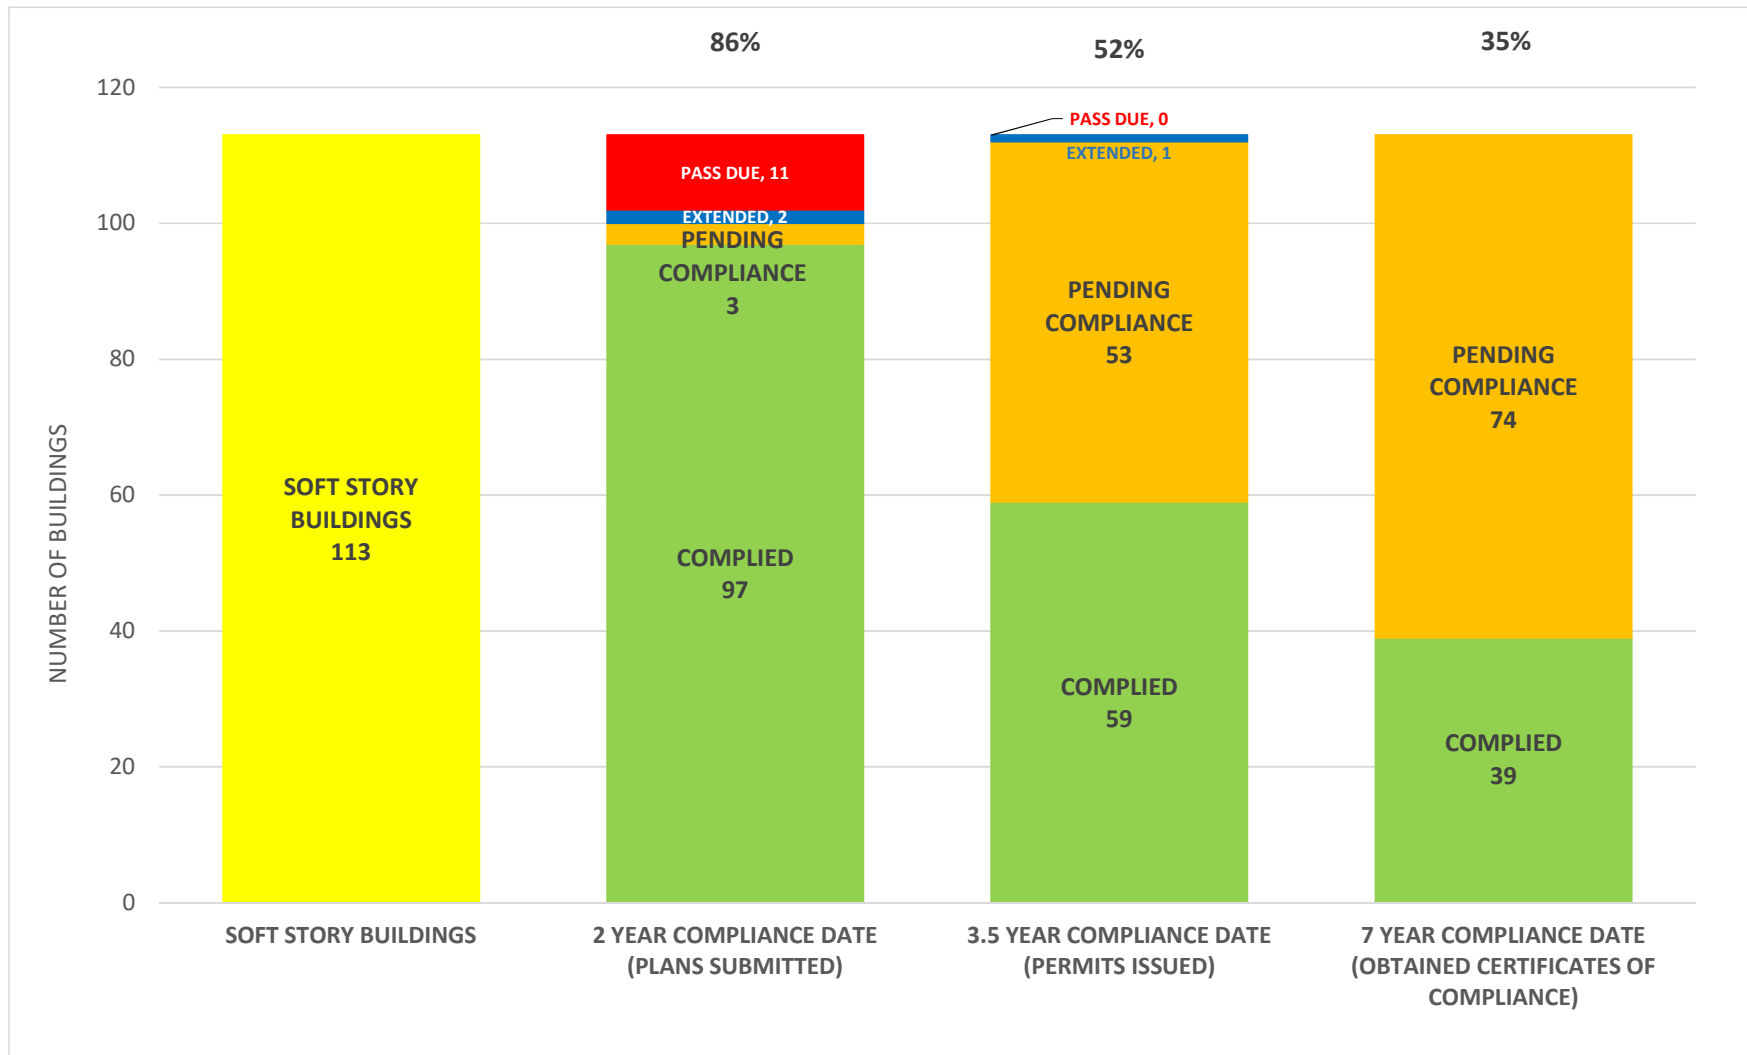

SOFT STORY RETROFIT PROGRAM STATUS FOR CD 9 AS OF **March 2, 2020**