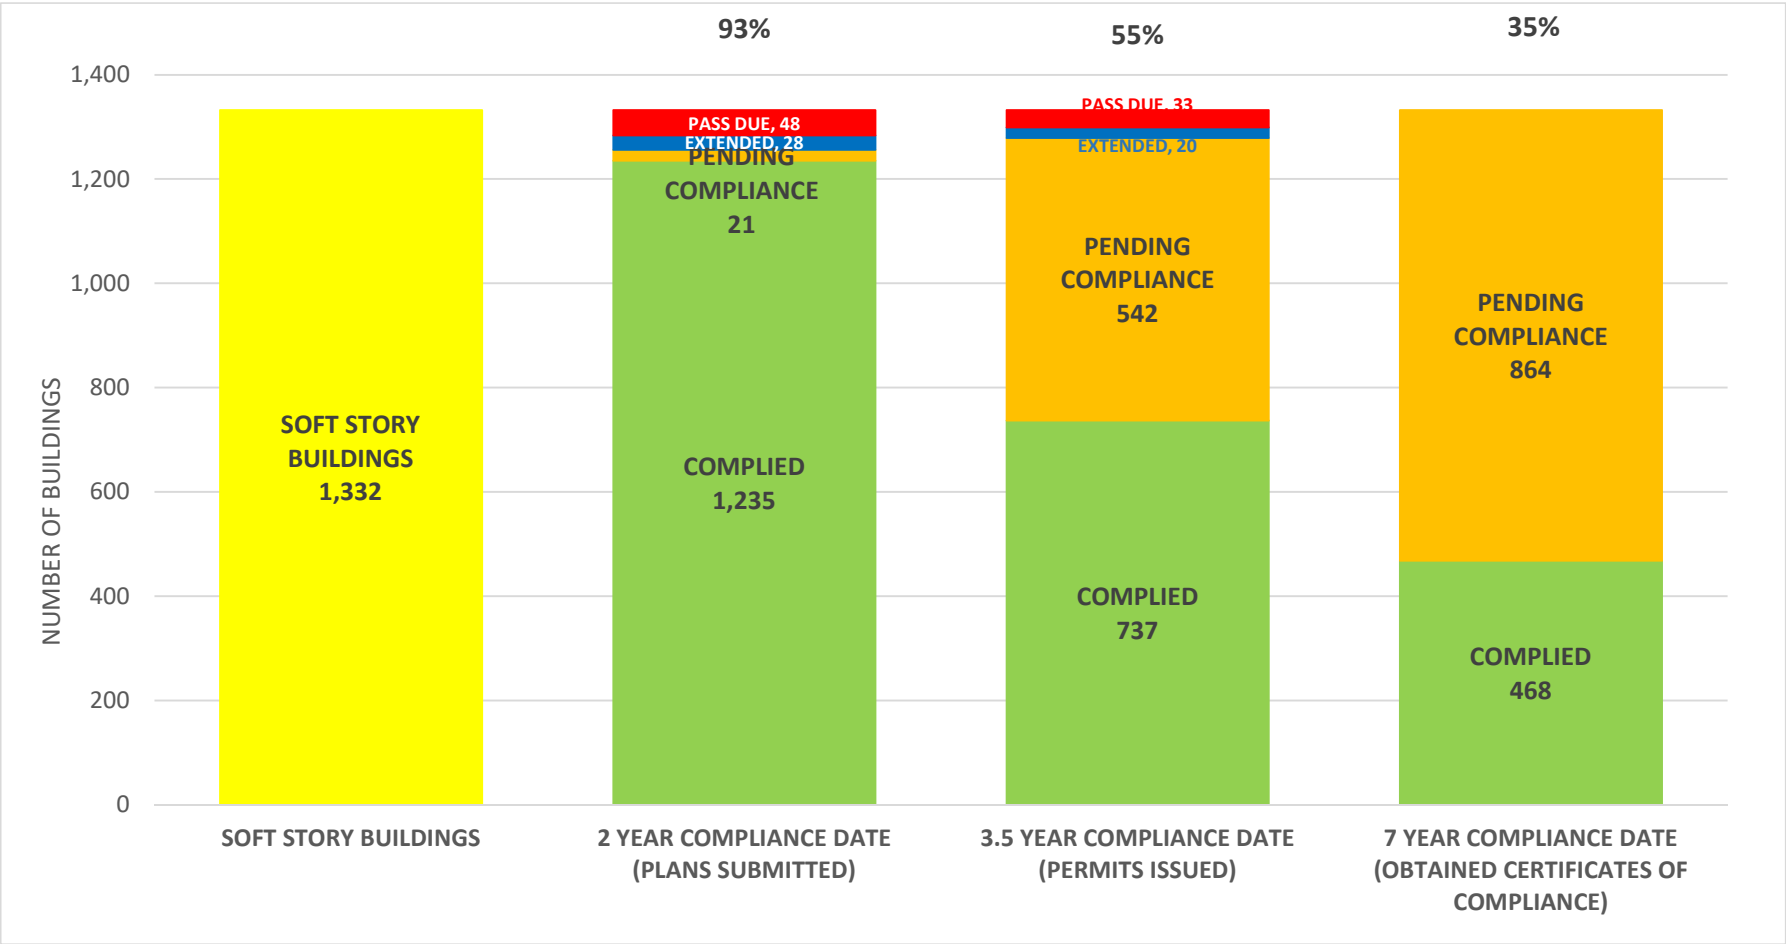

SOFT STORY RETROFIT PROGRAM STATUS FOR CD 4 AS OF March 2, 2020