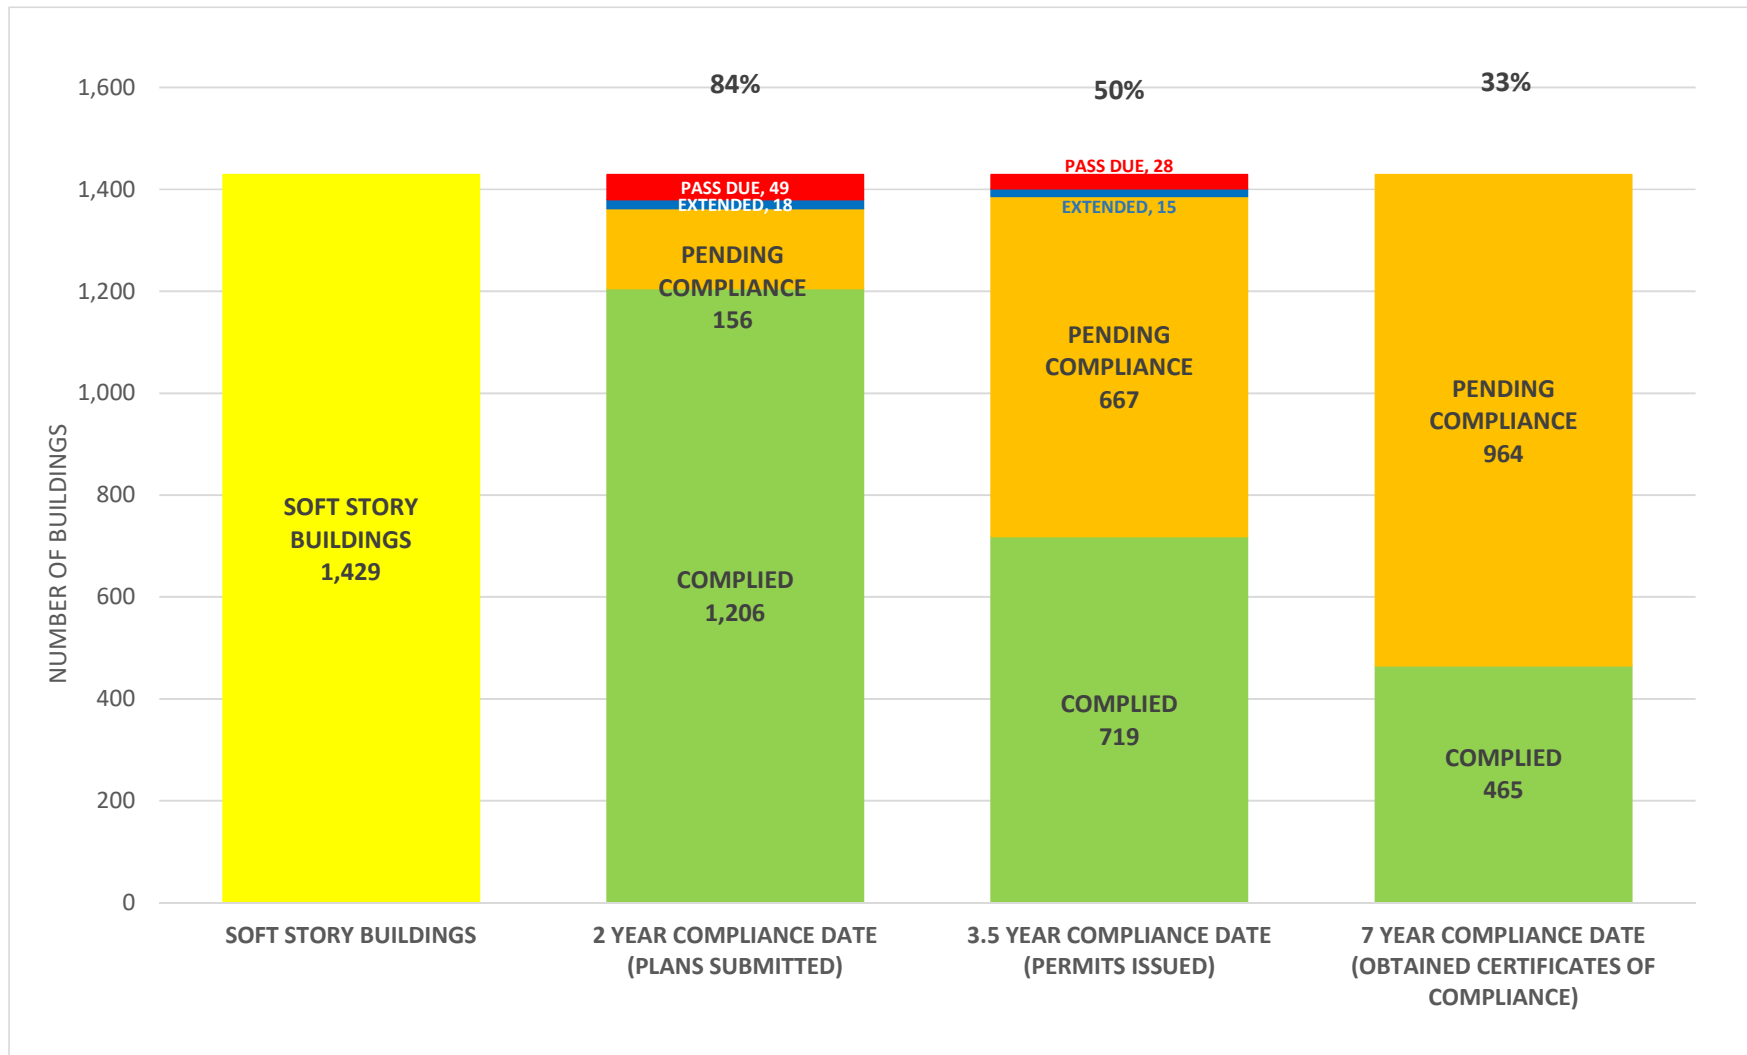

SOFT STORY RETROFIT PROGRAM STATUS AS OF March 2, 2020

SOFT STORY RETROFIT PROGRAM STATUS FOR PHASE 1 AS OF **March 2, 2020**

SOFT STORY RETROFIT PROGRAM STATUS FOR CD 1 AS OF March 2, 2020

SOFT STORY RETROFIT PROGRAM STATUS FOR CD 2 AS OF March 2, 2020

SOFT STORY RETROFIT PROGRAM STATUS FOR CD 3 AS OF March 2, 2020

SOFT STORY RETROFIT PROGRAM STATUS FOR CD 4 AS OF March 2, 2020

SOFT STORY RETROFIT PROGRAM STATUS FOR CD 5 AS OF March 2, 2020

SOFT STORY RETROFIT PROGRAM STATUS FOR CD 6 AS OF March 2, 2020

SOFT STORY RETROFIT PROGRAM STATUS FOR CD 7 AS OF March 2, 2020

SOFT STORY RETROFIT PROGRAM STATUS FOR CD 8 AS OF March 2, 2020

SOFT STORY RETROFIT PROGRAM STATUS FOR CD 9 AS OF **March 2, 2020**

SOFT STORY RETROFIT PROGRAM STATUS FOR CD 10 AS OF March 2, 2020