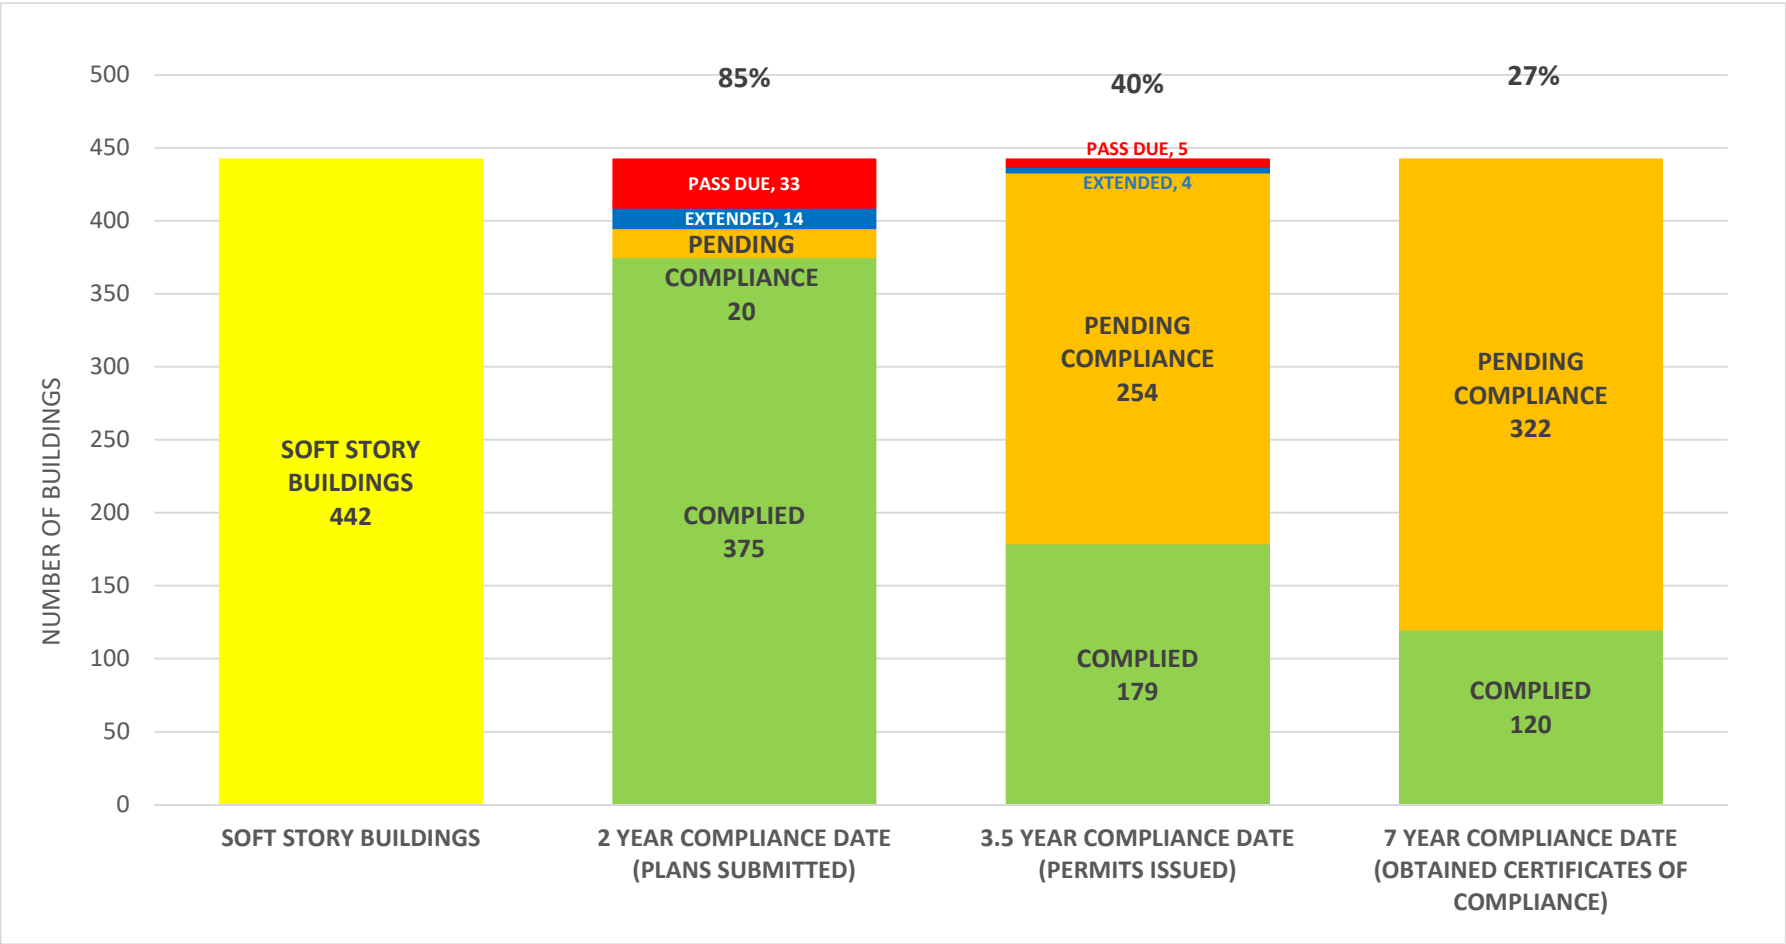

SOFT STORY RETROFIT PROGRAM STATUS FOR CD 8 AS OF March 2, 2020