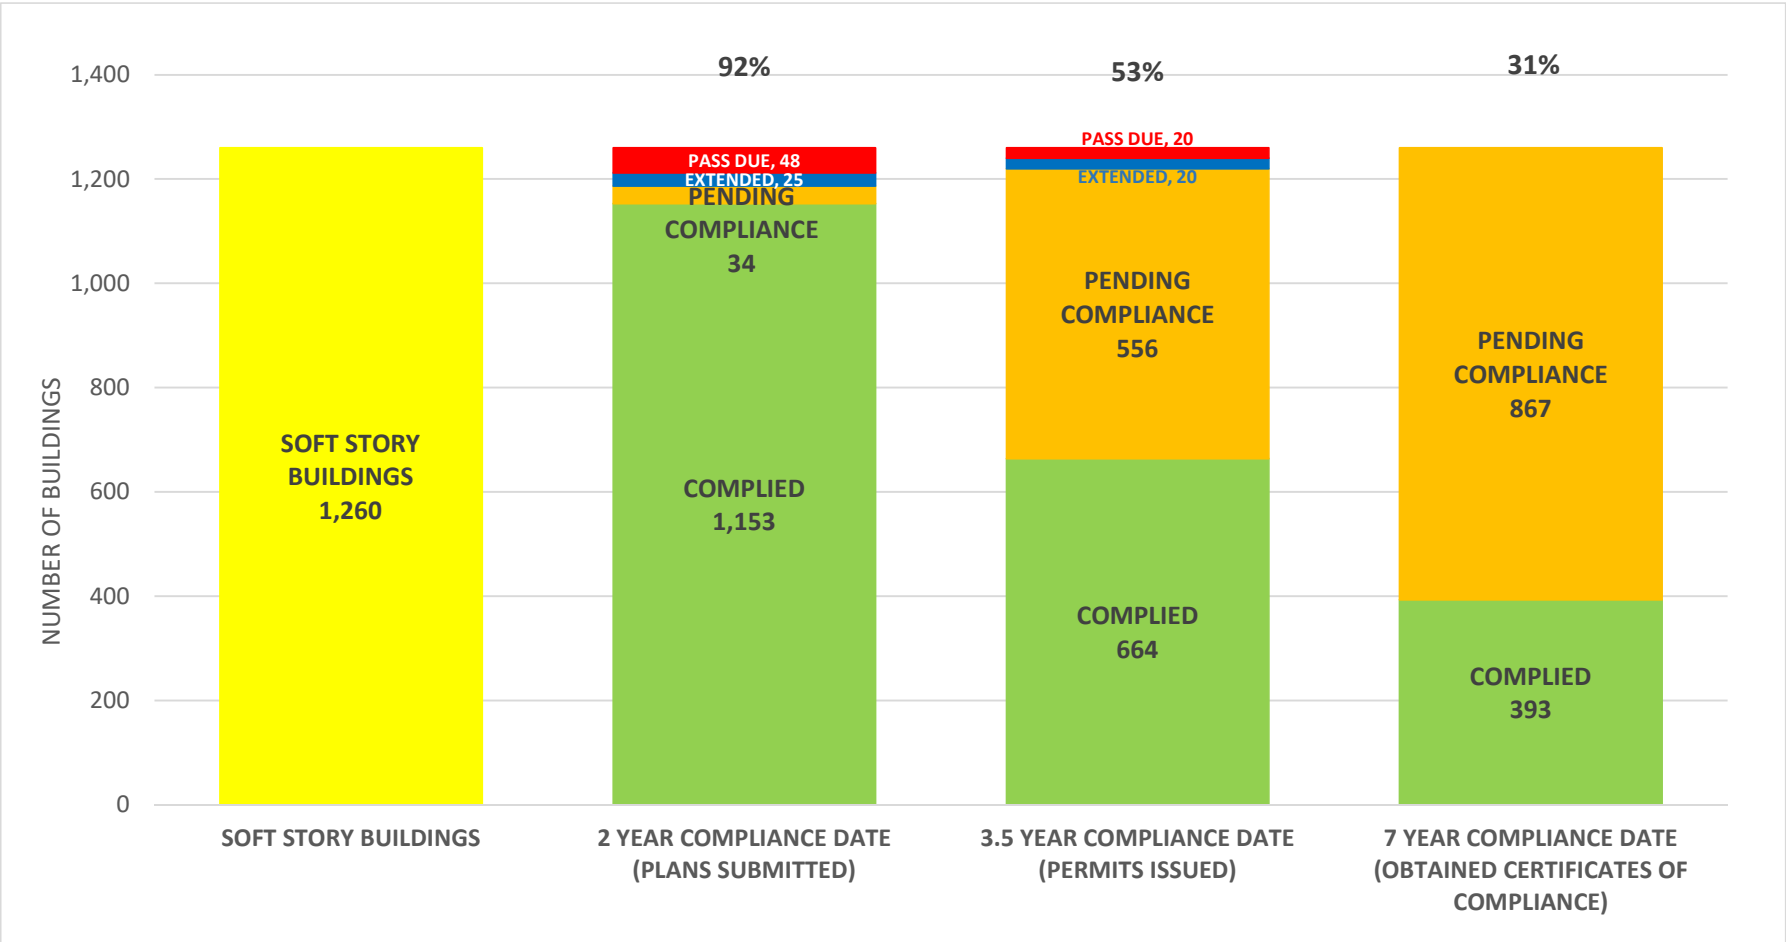

SOFT STORY RETROFIT PROGRAM STATUS FOR CD 7 AS OF March 2, 2020

SOFT STORY RETROFIT PROGRAM STATUS FOR CD 8 AS OF March 2, 2020

SOFT STORY RETROFIT PROGRAM STATUS FOR CD 9 AS OF **March 2, 2020**

SOFT STORY RETROFIT PROGRAM STATUS FOR CD 10 AS OF March 2, 2020