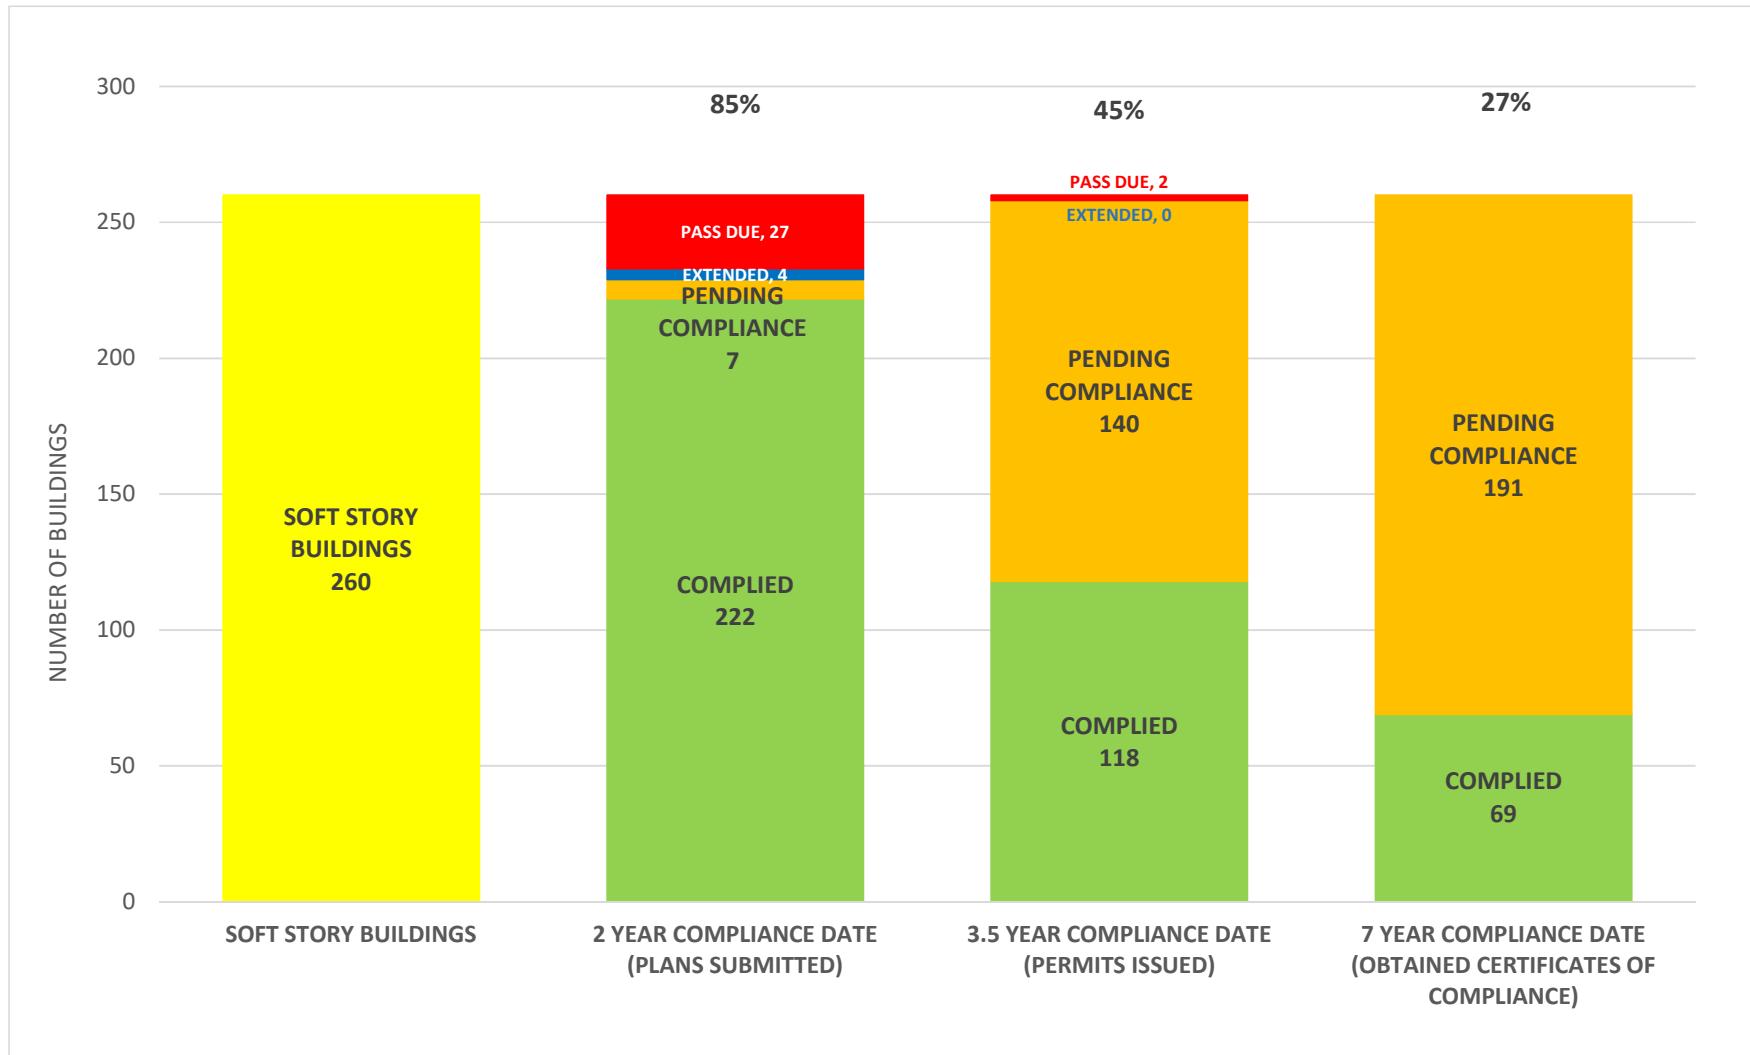

SOFT STORY RETROFIT PROGRAM STATUS FOR CD 14 AS OF March 2, 2020