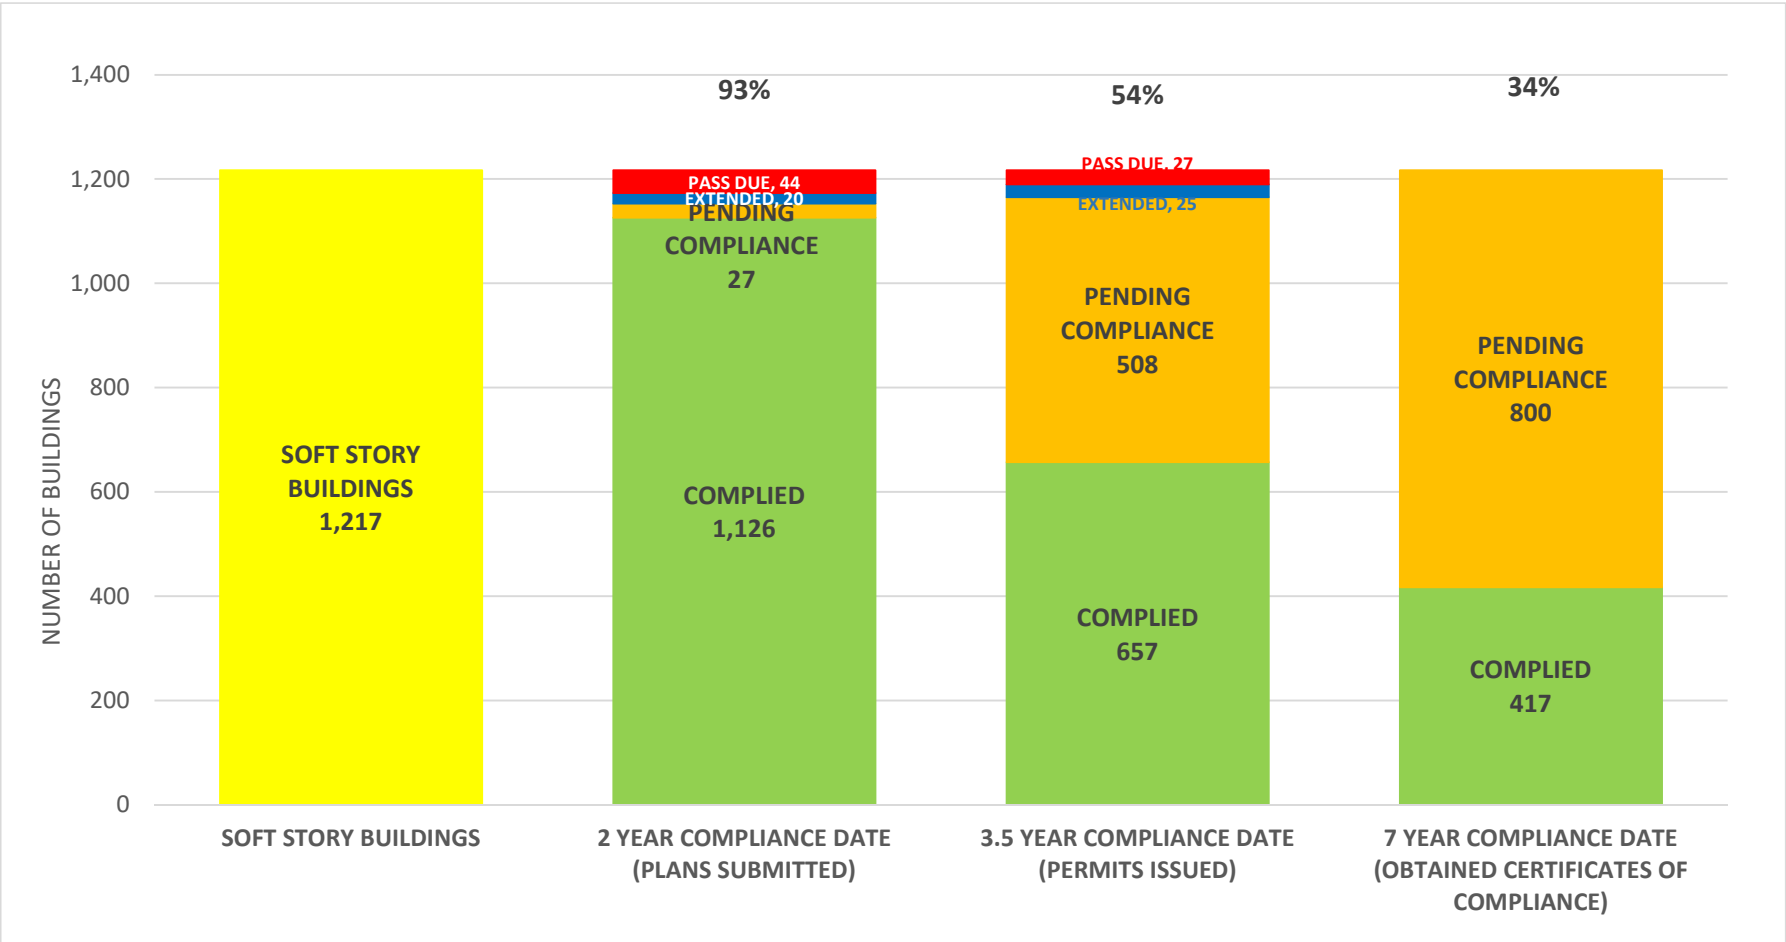

SOFT STORY RETROFIT PROGRAM STATUS FOR CD 13 AS OF March 2, 2020