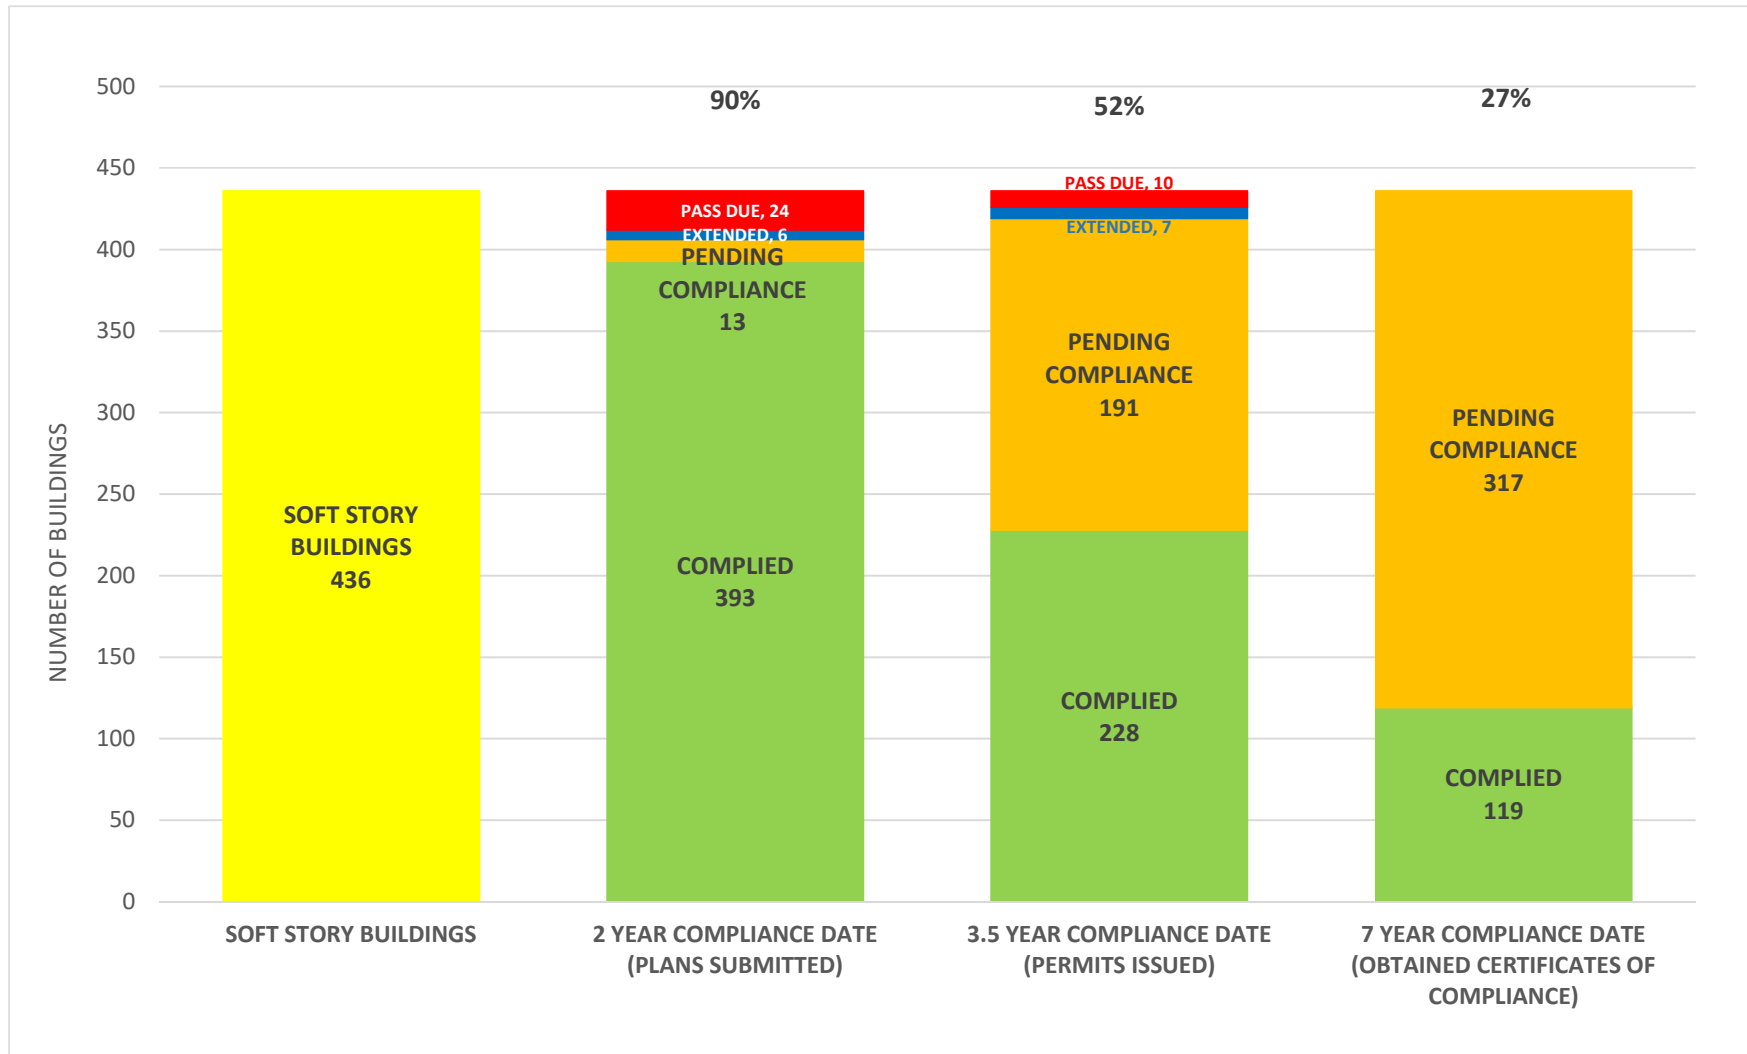

SOFT STORY RETROFIT PROGRAM STATUS AS OF March 2, 2020

SOFT STORY RETROFIT PROGRAM STATUS FOR PHASE 1 AS OF **March 2, 2020**

SOFT STORY RETROFIT PROGRAM STATUS FOR CD 1 AS OF March 2, 2020

SOFT STORY RETROFIT PROGRAM STATUS FOR CD 2 AS OF March 2, 2020