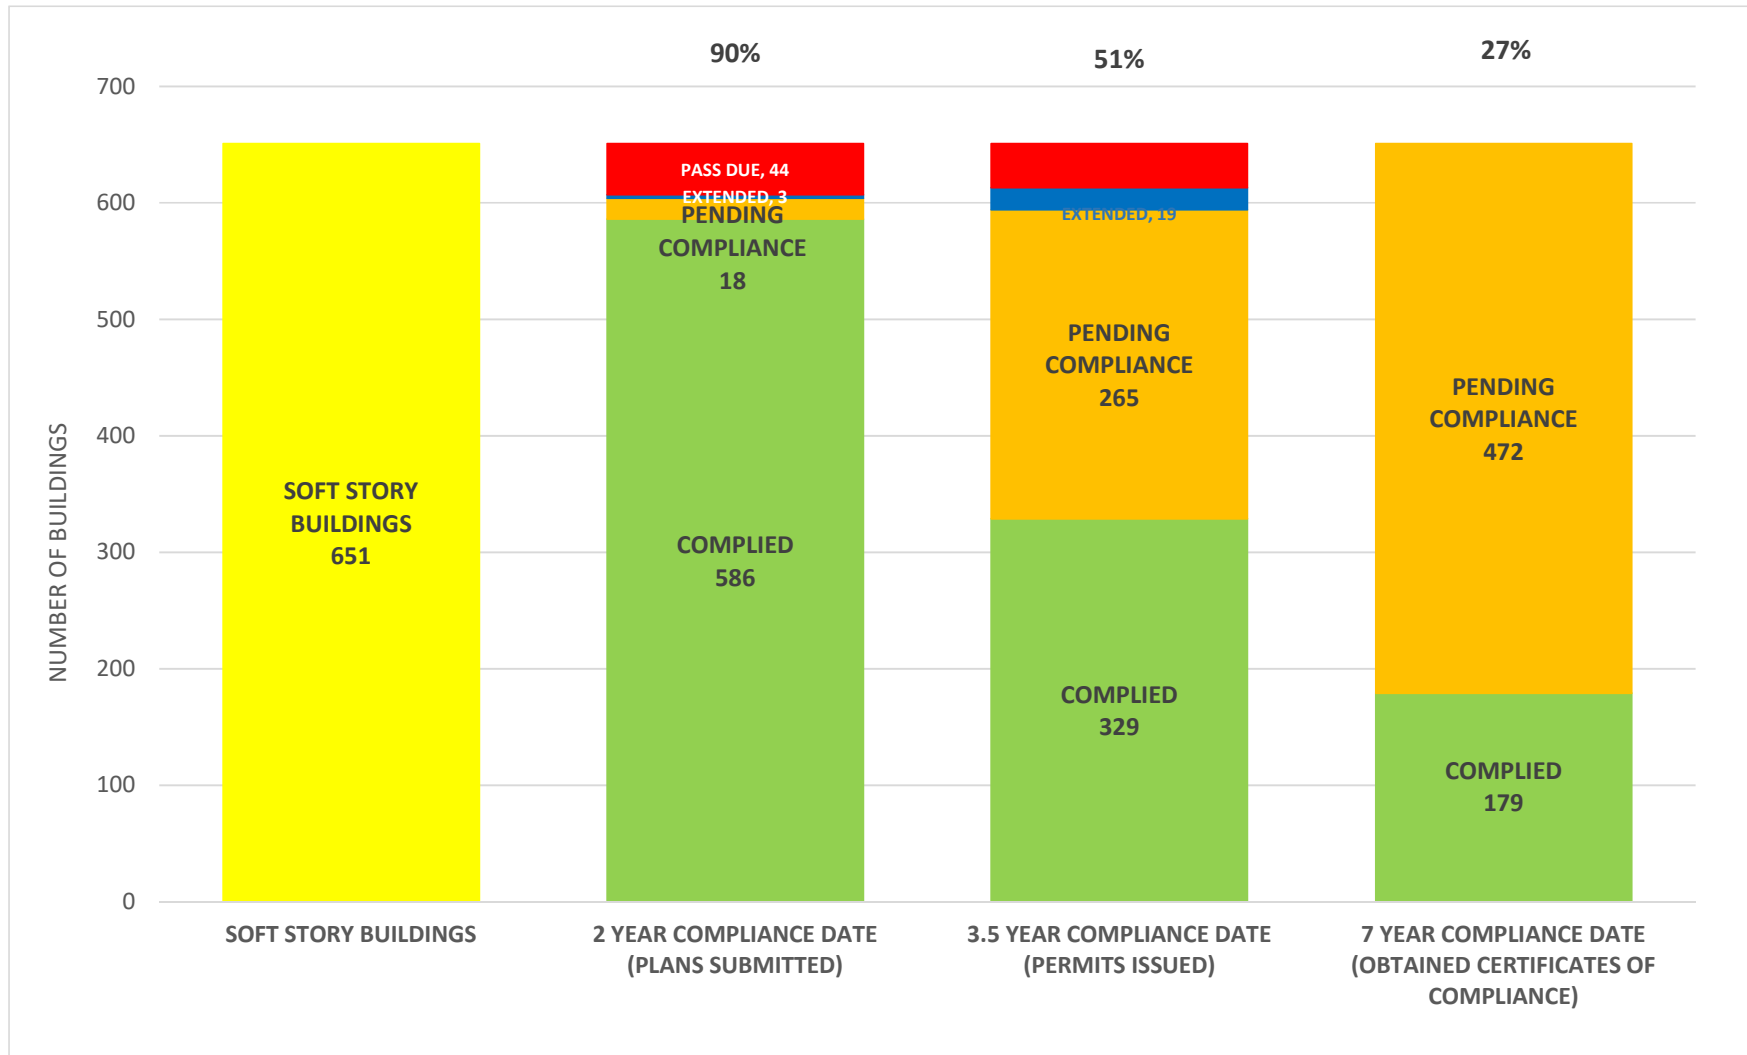

SOFT STORY RETROFIT PROGRAM STATUS FOR CD 3 AS OF March 2, 2020

SOFT STORY RETROFIT PROGRAM STATUS FOR CD 4 AS OF March 2, 2020

SOFT STORY RETROFIT PROGRAM STATUS FOR CD 5 AS OF March 2, 2020

SOFT STORY RETROFIT PROGRAM STATUS FOR CD 6 AS OF March 2, 2020