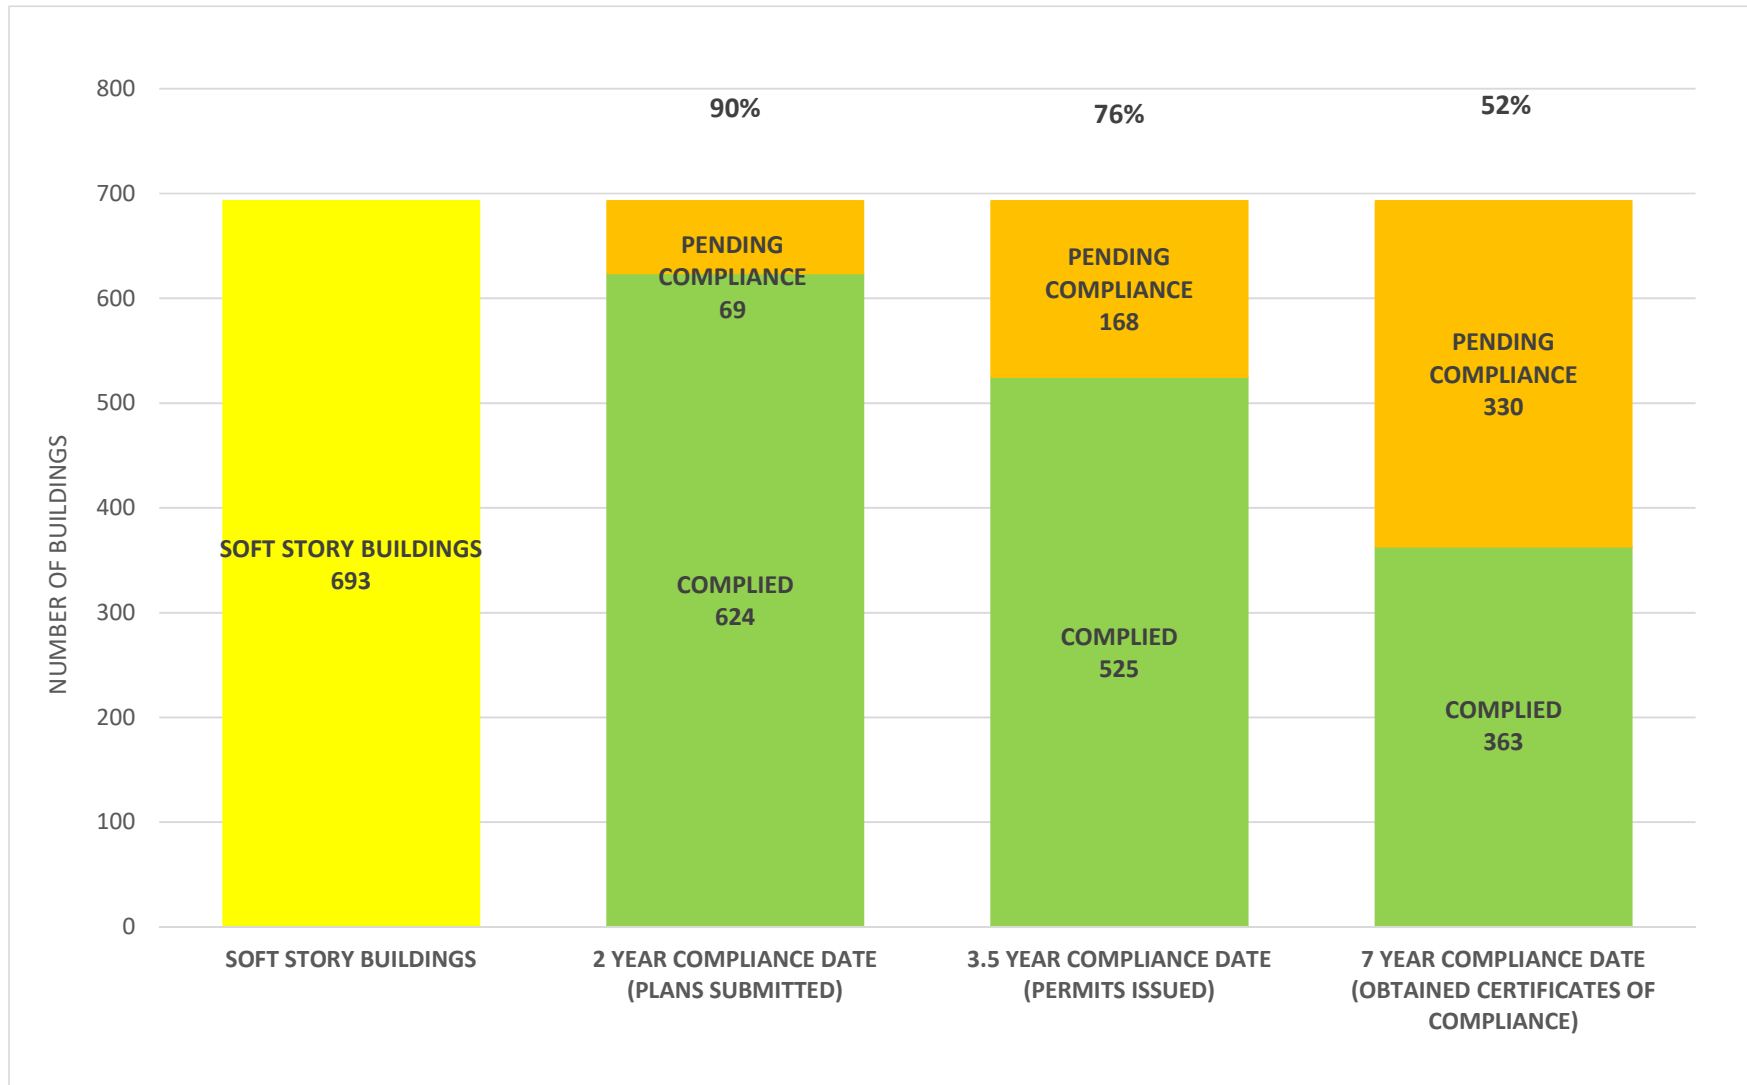

SOFT STORY RETROFIT PROGRAM STATUS FOR CD 3 AS OF January 3, 2022