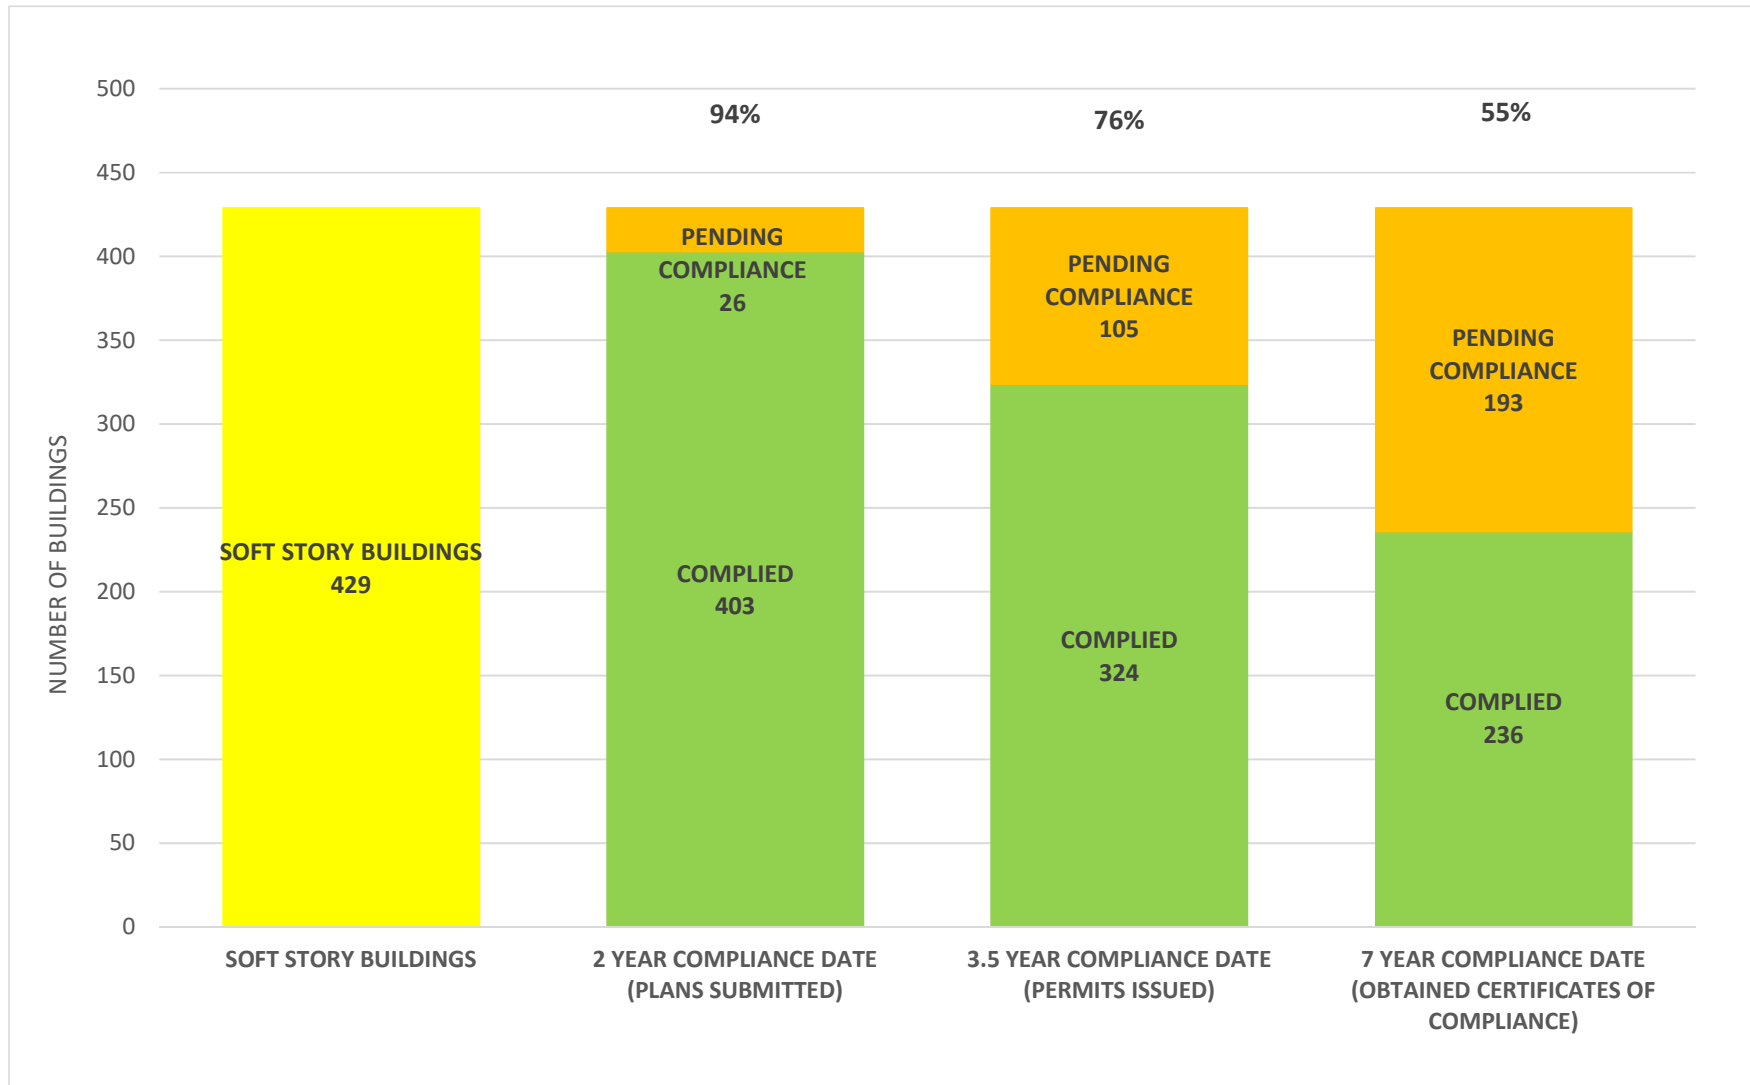

SOFT STORY RETROFIT PROGRAM STATUS AS OF January 3, 2022

SOFT STORY RETROFIT PROGRAM STATUS FOR PHASE 1 AS OF January 3, 2022

SOFT STORY RETROFIT PROGRAM STATUS FOR CD 1 AS OF **January 3, 2022**

SOFT STORY RETROFIT PROGRAM STATUS FOR CD 2 AS OF January 3, 2022