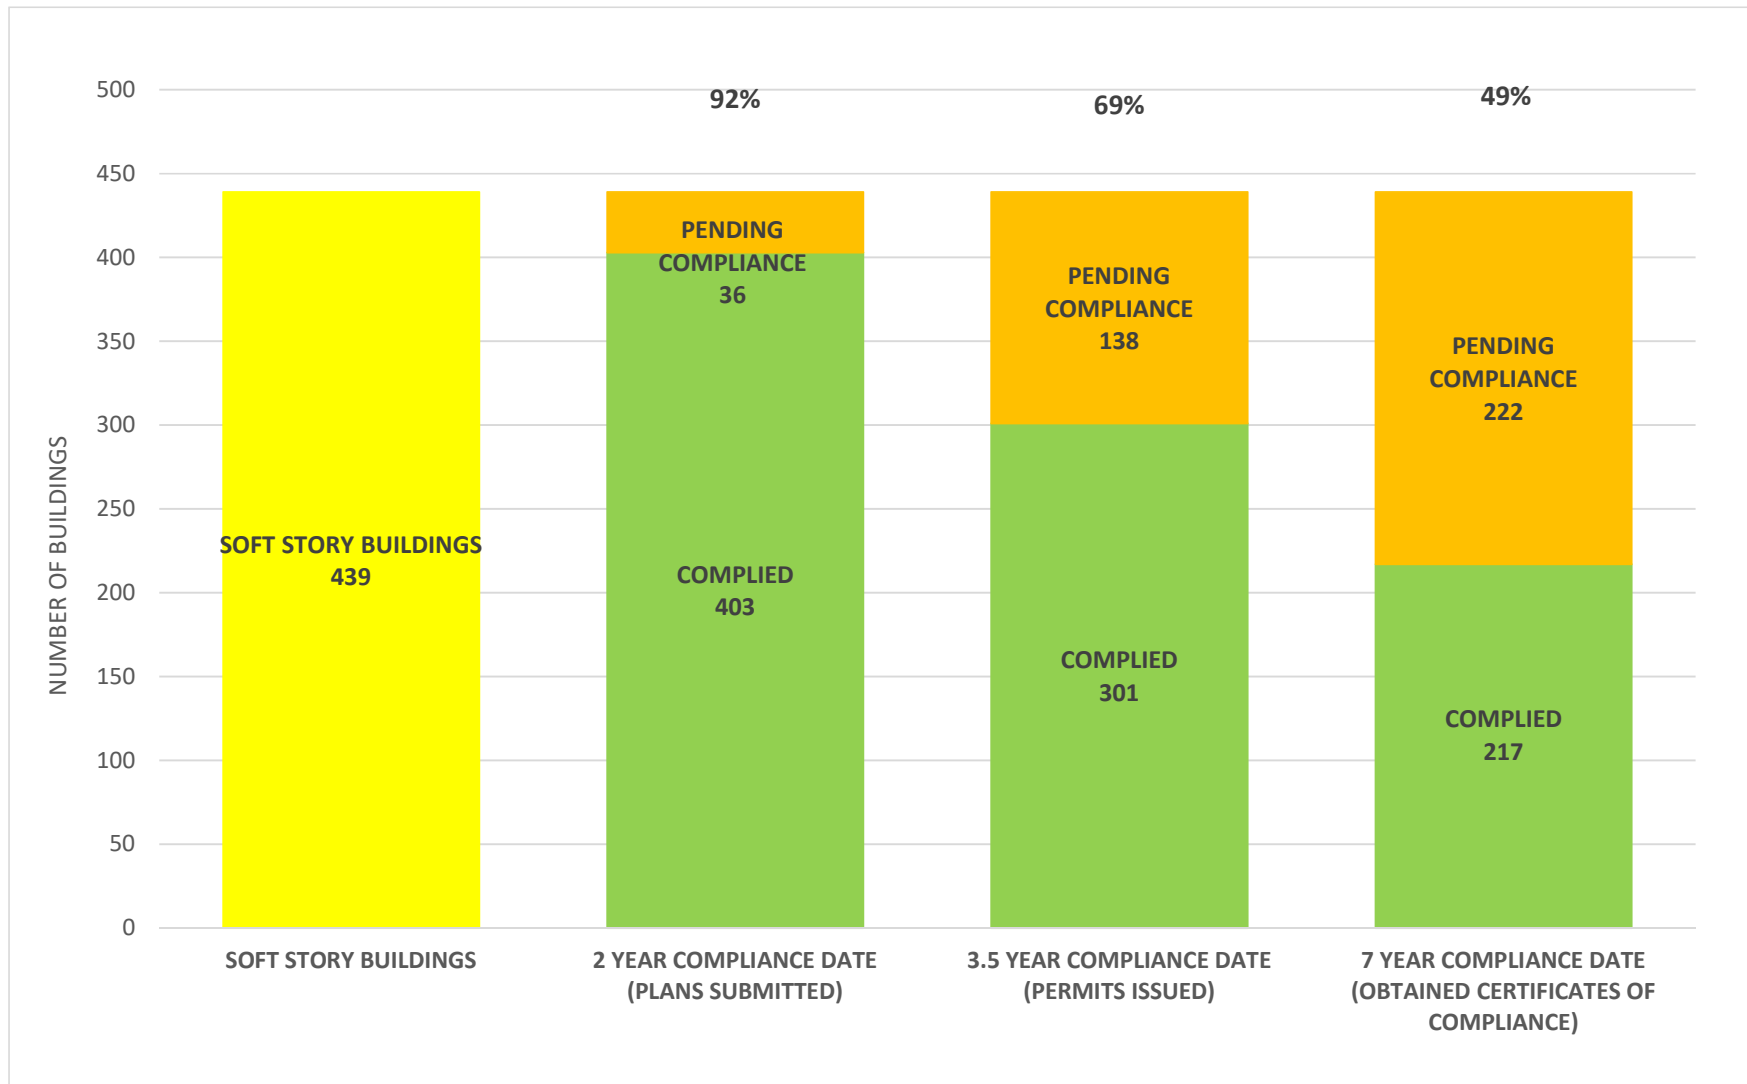

SOFT STORY RETROFIT PROGRAM STATUS FOR CD 8 AS OF **January 3, 2022**