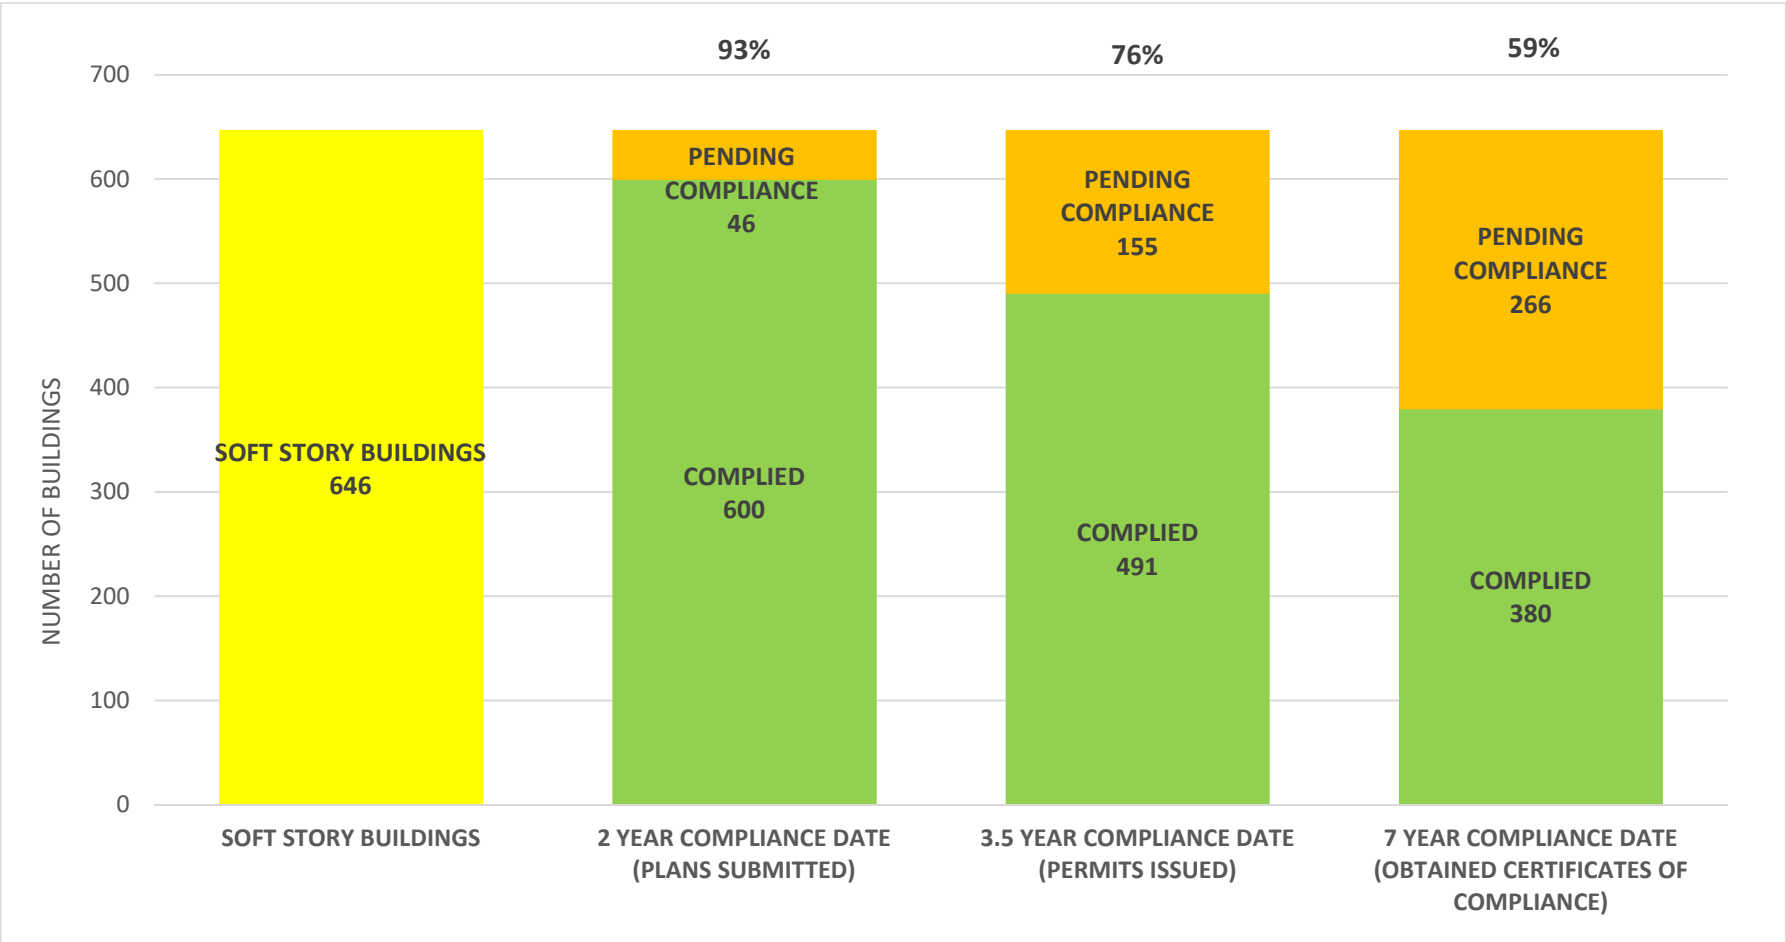

SOFT STORY RETROFIT PROGRAM STATUS FOR CD 3 AS OF January 3, 2022

SOFT STORY RETROFIT PROGRAM STATUS FOR CD 4 AS OF January 3, 2022

SOFT STORY RETROFIT PROGRAM STATUS FOR CD 5 AS OF January 3, 2022

SOFT STORY RETROFIT PROGRAM STATUS FOR CD 6 AS OF January 3, 2022