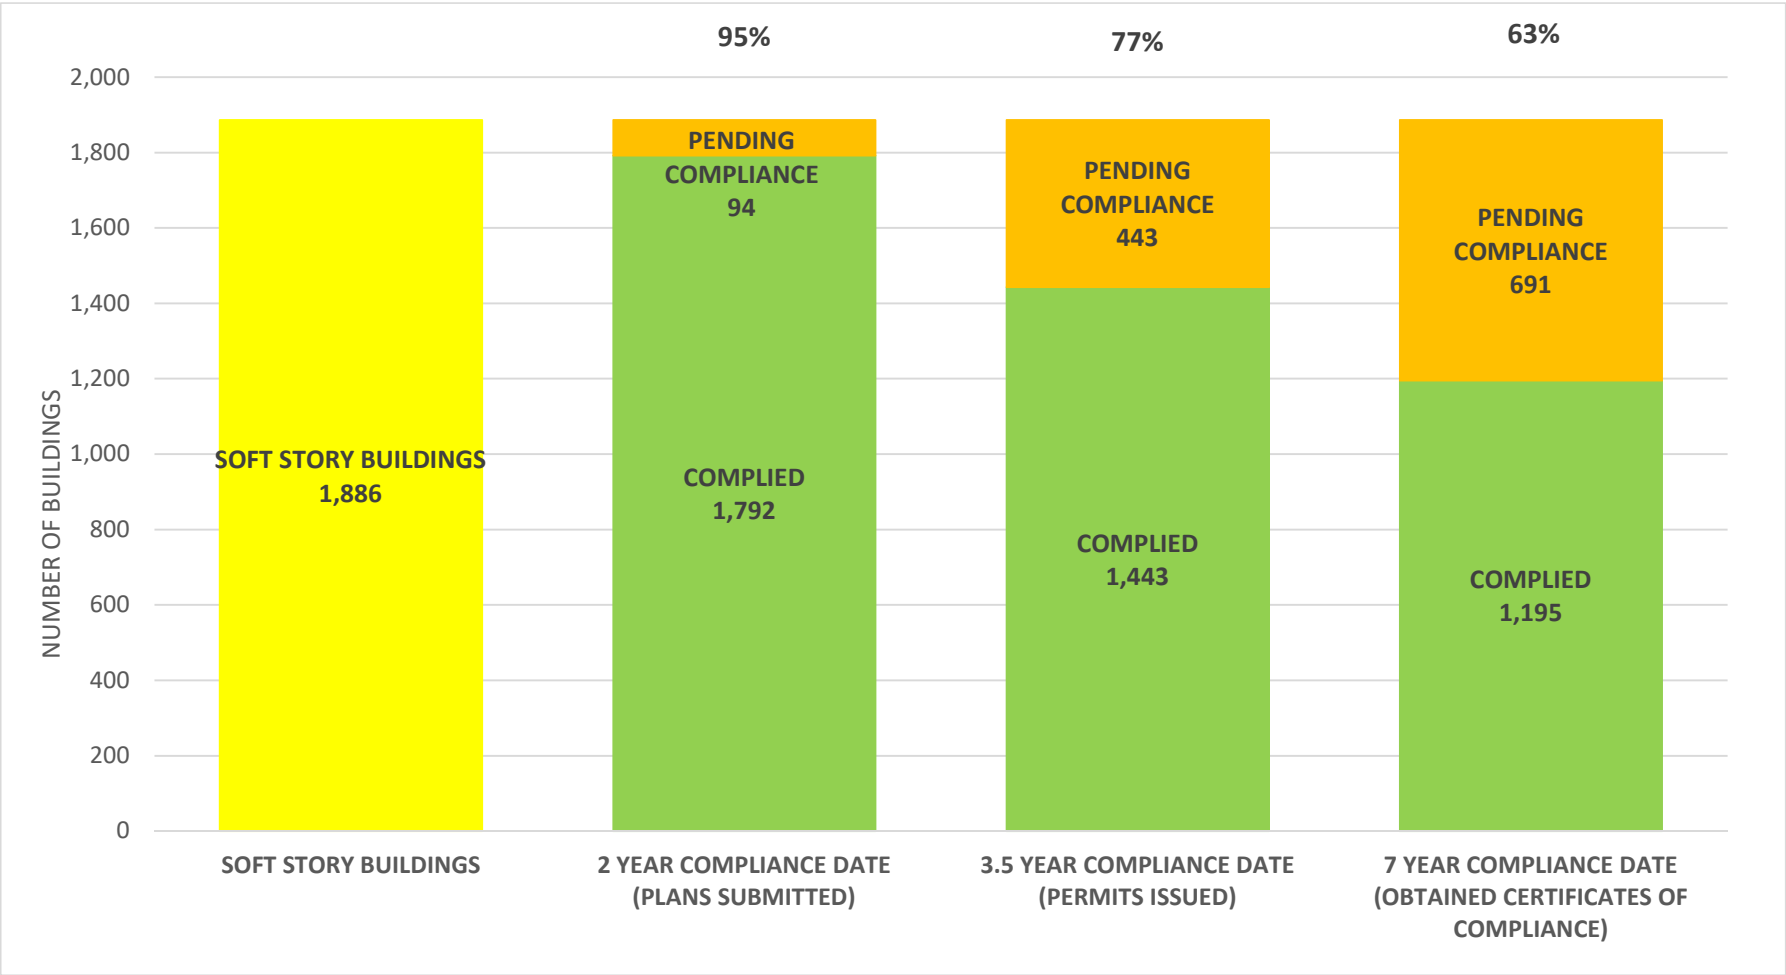

SOFT STORY RETROFIT PROGRAM STATUS FOR CD 5 AS OF January 3, 2022