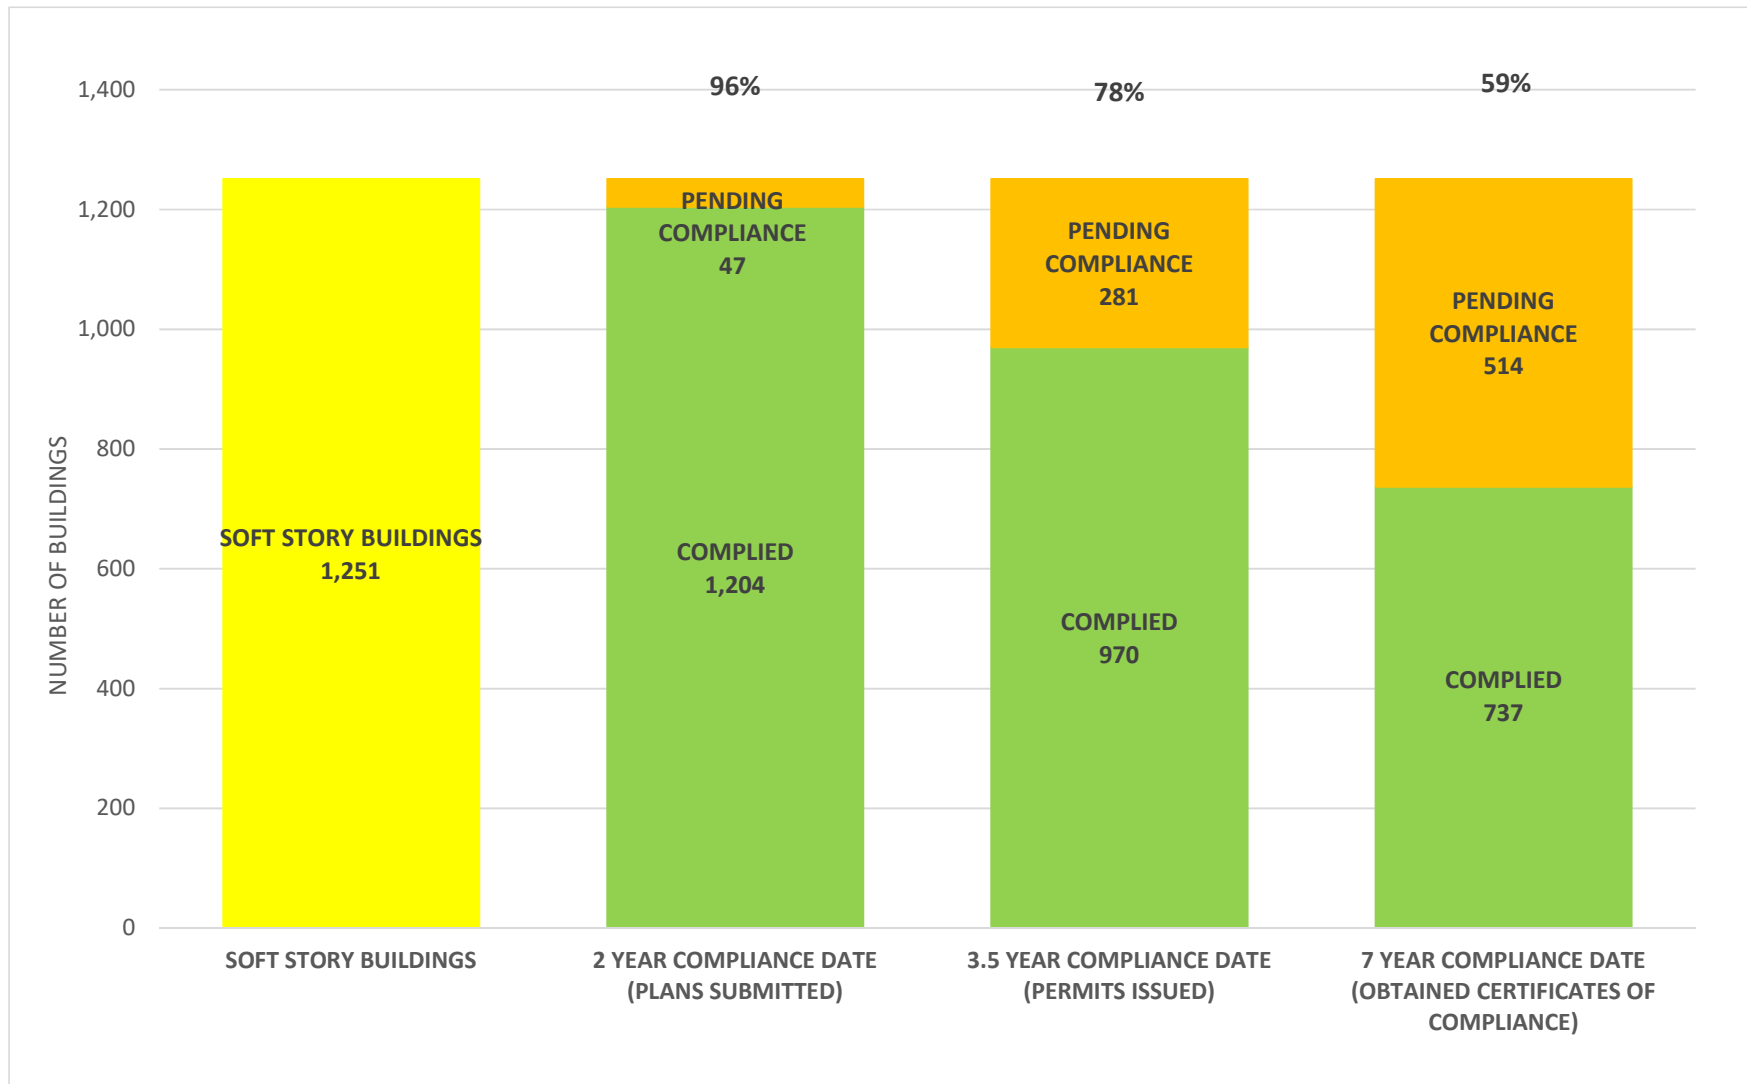

SOFT STORY RETROFIT PROGRAM STATUS FOR CD 7 AS OF **January 3, 2022**

SOFT STORY RETROFIT PROGRAM STATUS FOR CD 8 AS OF **January 3, 2022**

SOFT STORY RETROFIT PROGRAM STATUS FOR CD 9 AS OF January 3, 2022

SOFT STORY RETROFIT PROGRAM STATUS FOR CD 10 AS OF January 3, 2022

SOFT STORY RETROFIT PROGRAM STATUS FOR CD 11 AS OF **January 3, 2022**

SOFT STORY RETROFIT PROGRAM STATUS FOR CD 12 AS OF January 3, 2022