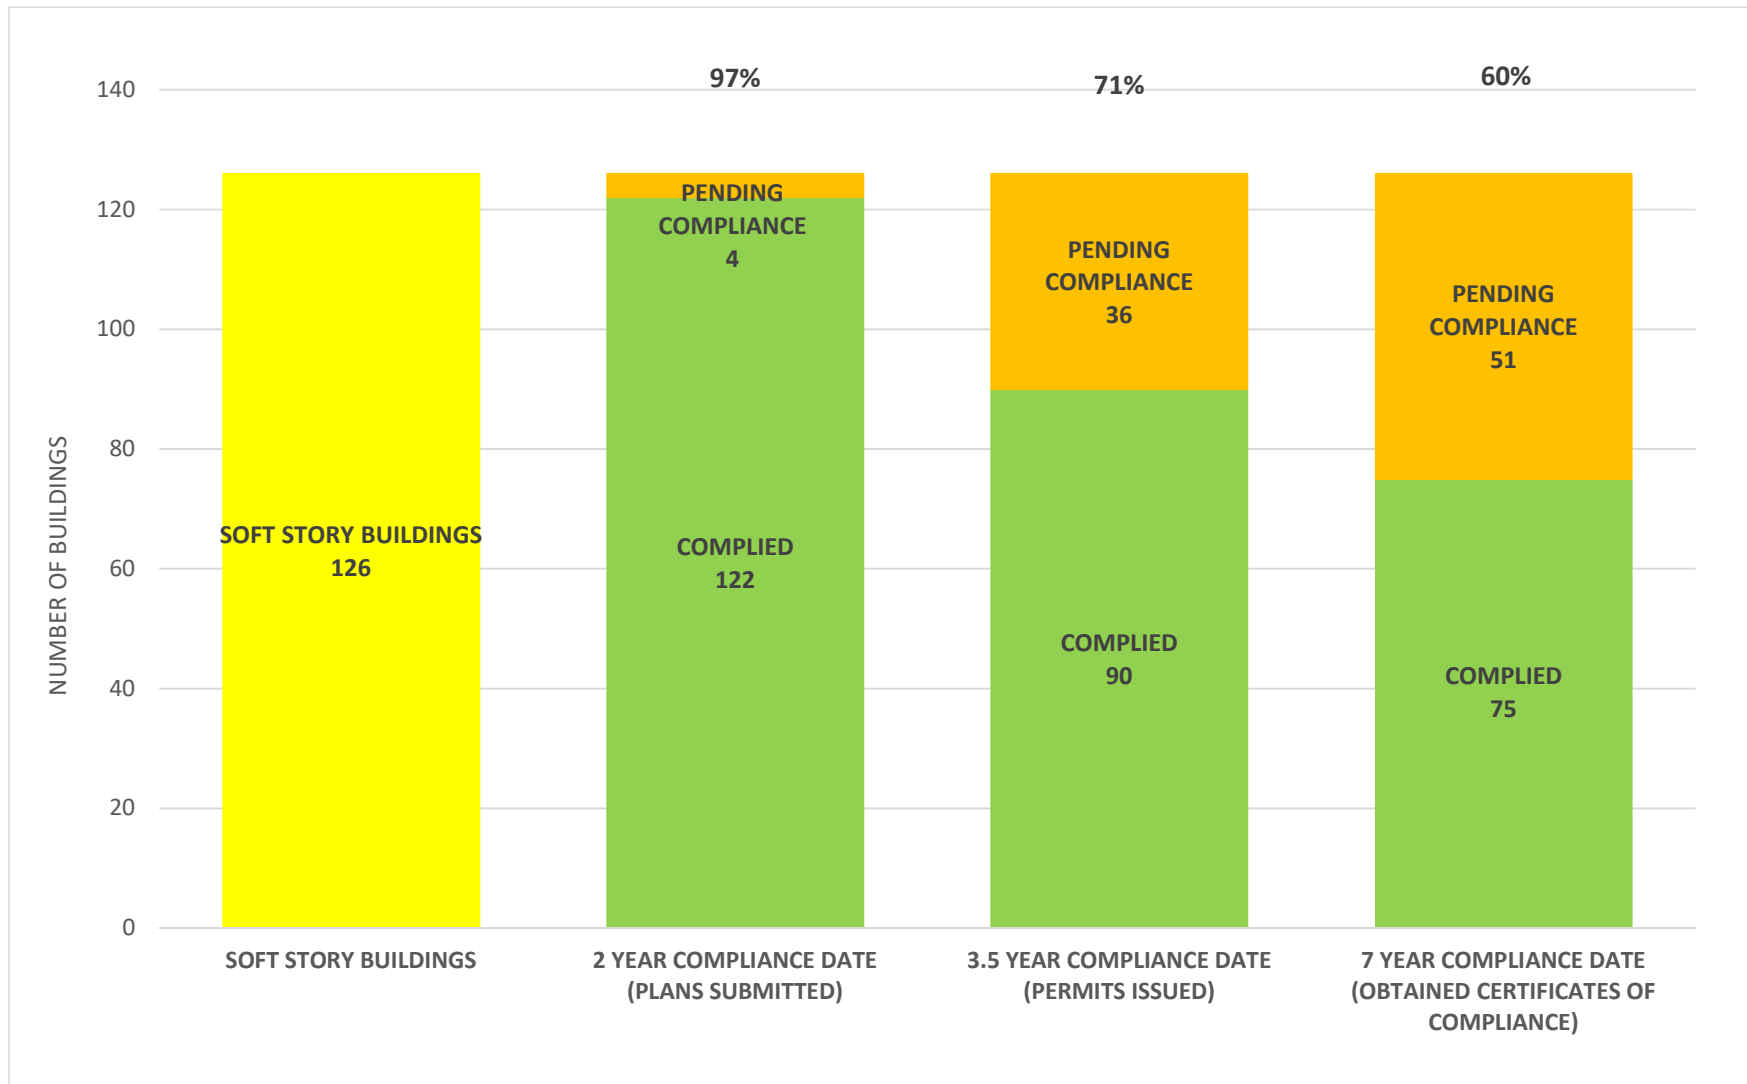

SOFT STORY RETROFIT PROGRAM STATUS FOR CD 7 AS OF **January 3, 2022**