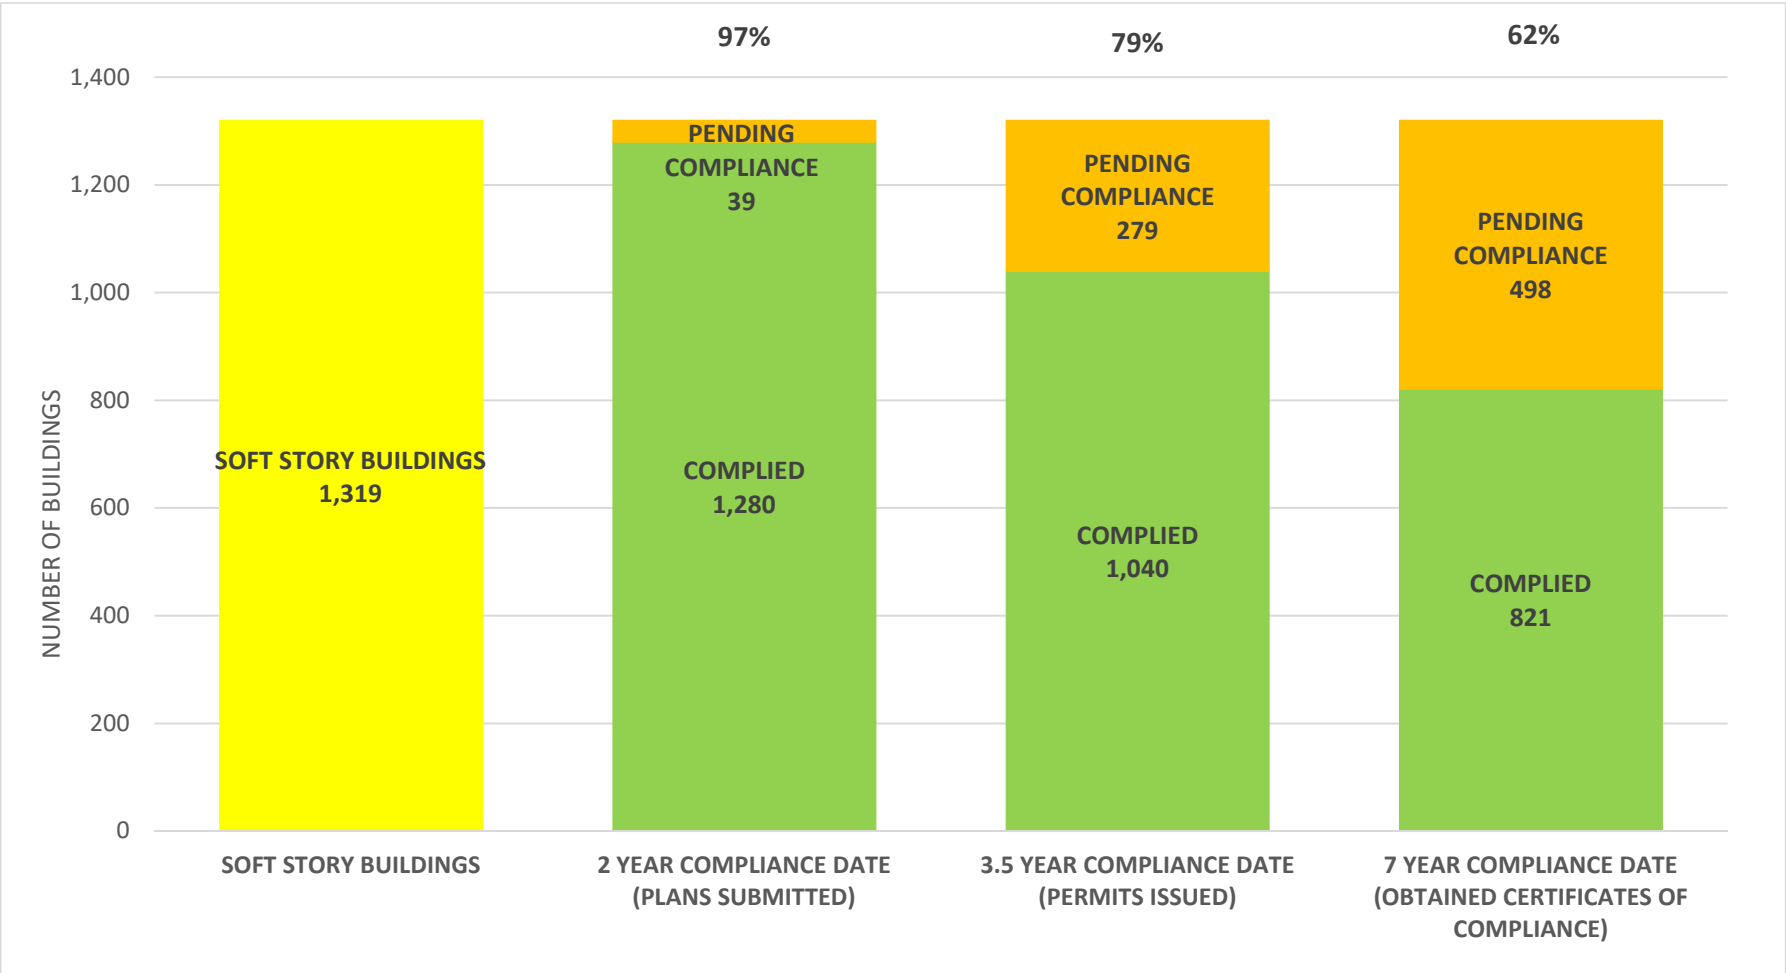

SOFT STORY RETROFIT PROGRAM STATUS FOR CD 4 AS OF January 3, 2022