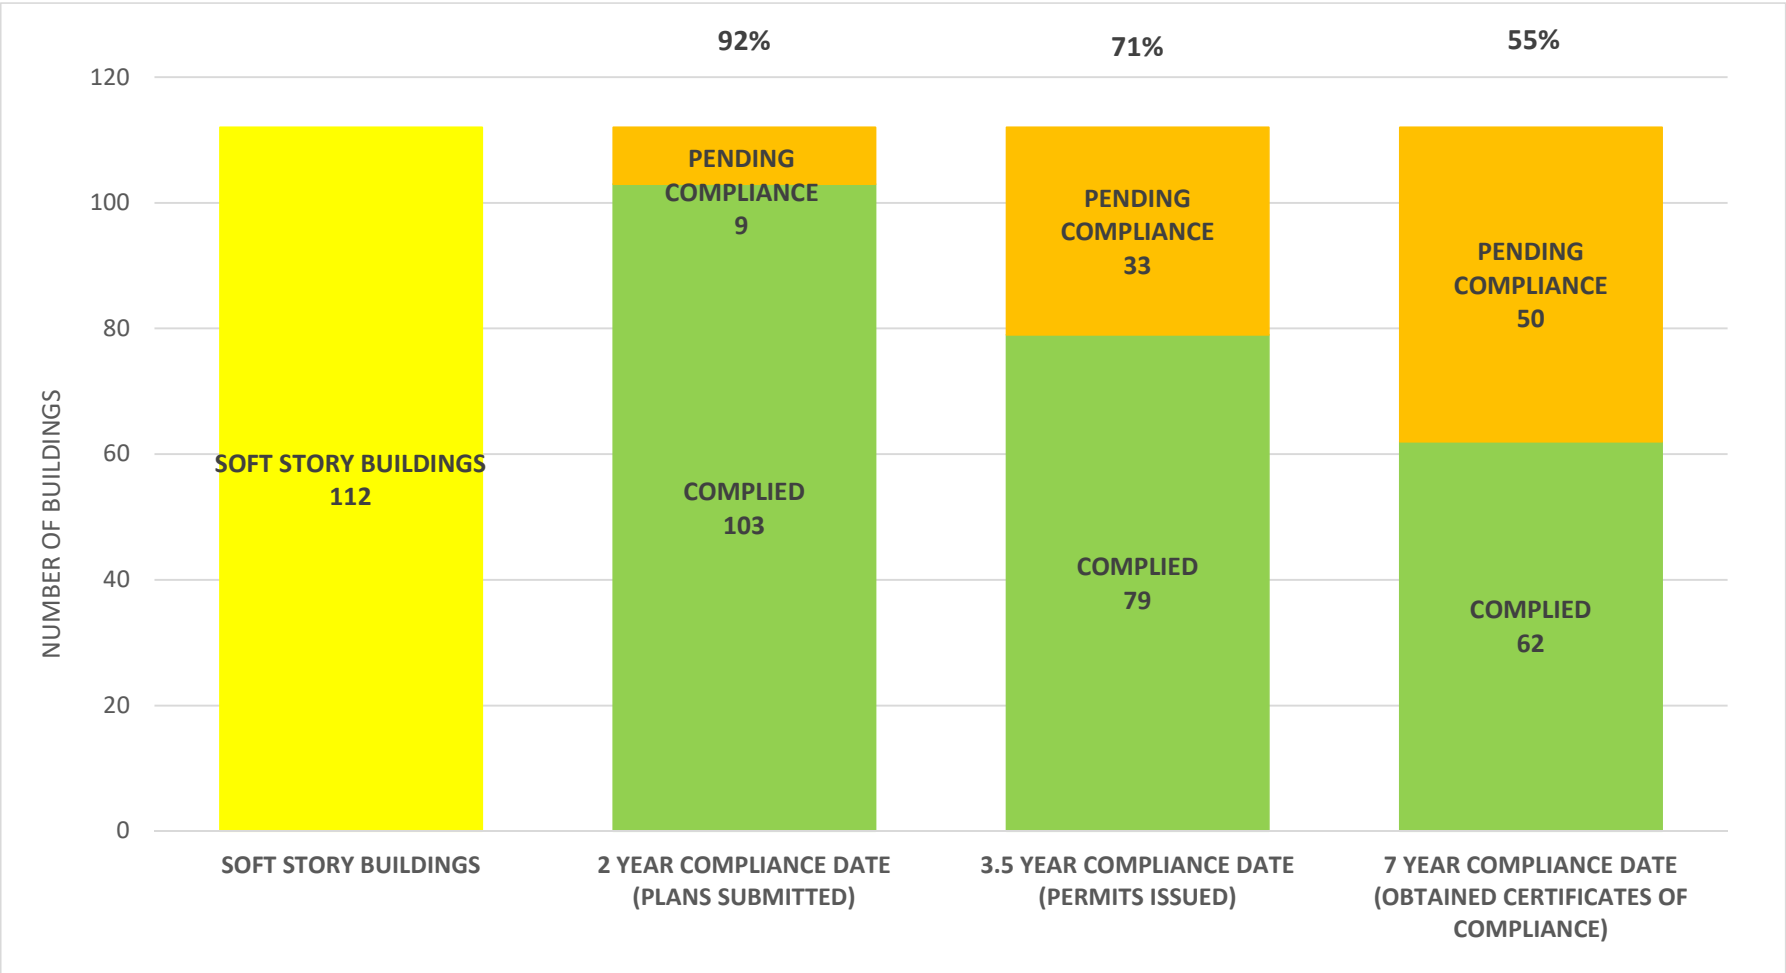

SOFT STORY RETROFIT PROGRAM STATUS FOR CD 9 AS OF January 3, 2022