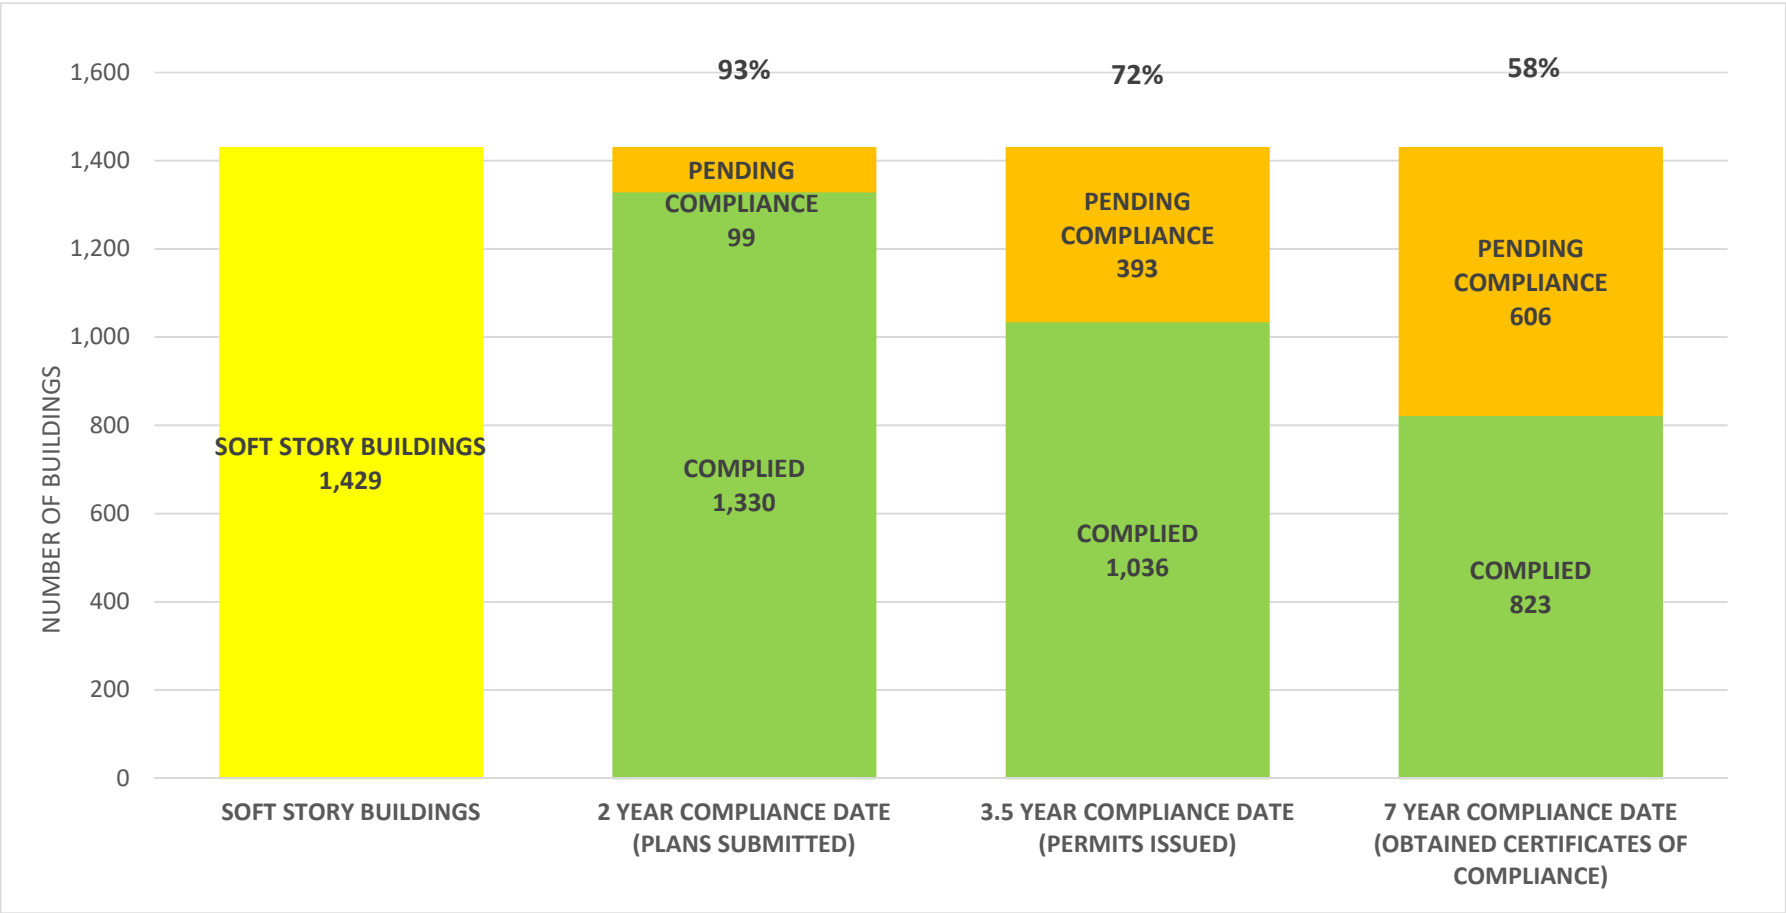

SOFT STORY RETROFIT PROGRAM STATUS AS OF January 3, 2022

SOFT STORY RETROFIT PROGRAM STATUS FOR PHASE 1 AS OF January 3, 2022

SOFT STORY RETROFIT PROGRAM STATUS FOR CD 1 AS OF **January 3, 2022**

SOFT STORY RETROFIT PROGRAM STATUS FOR CD 2 AS OF January 3, 2022