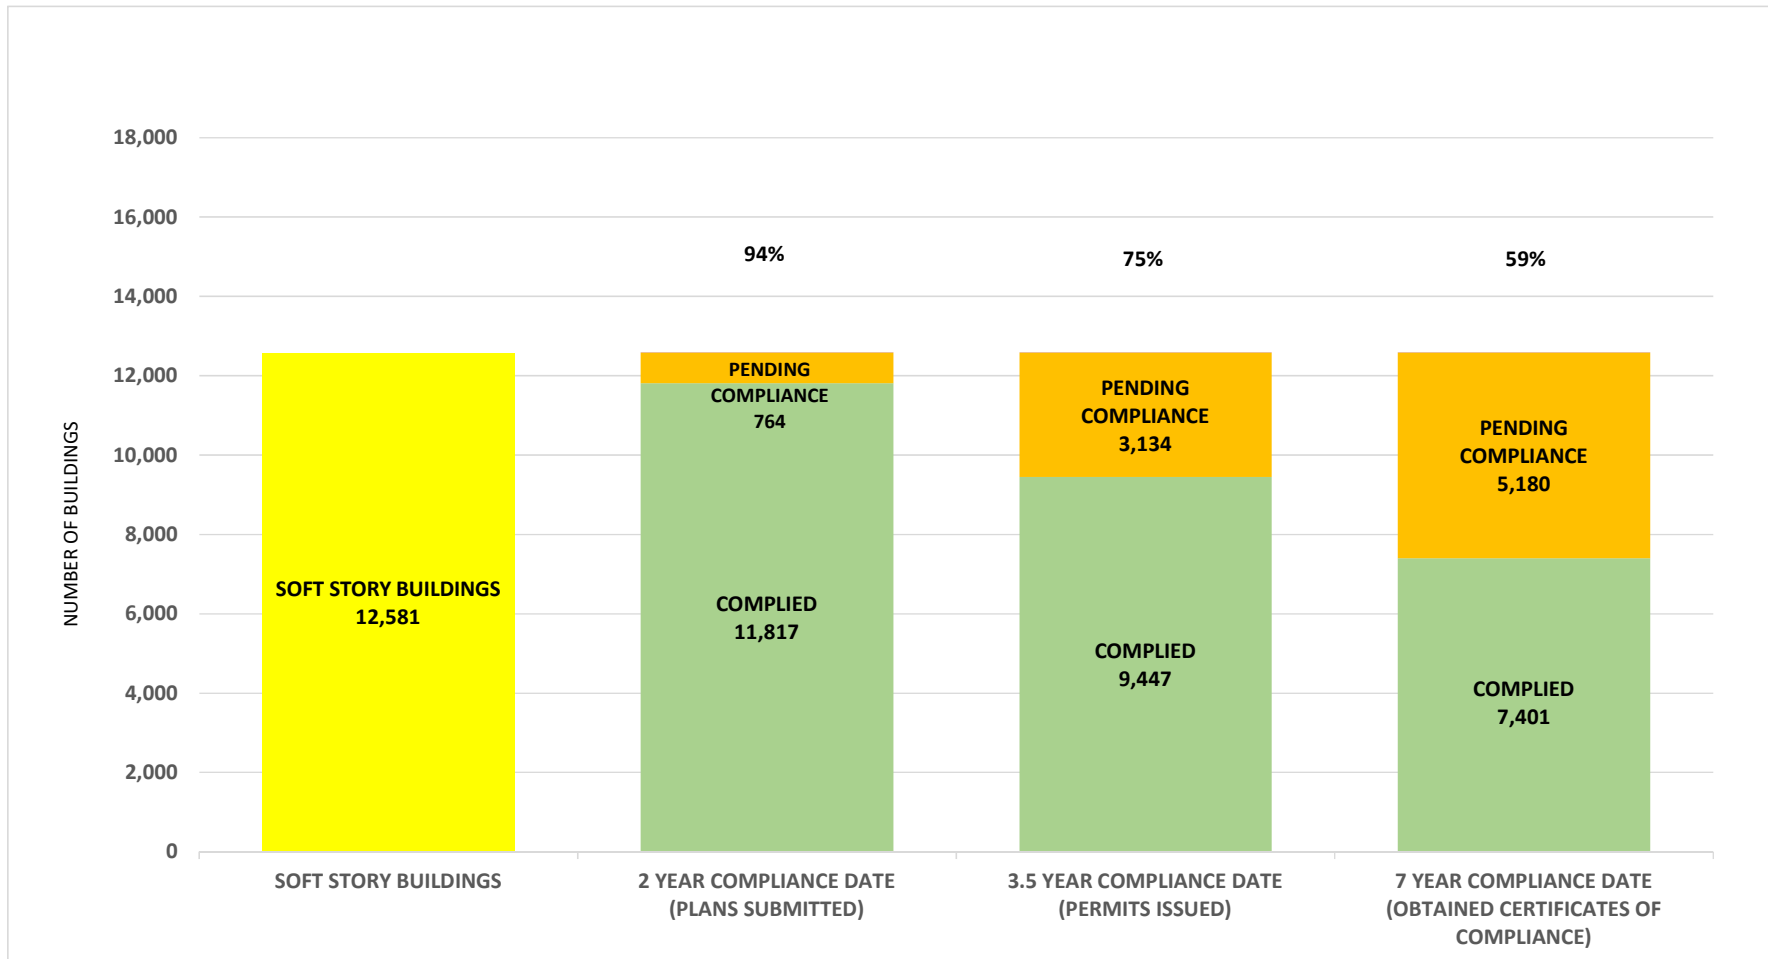

SOFT STORY RETROFIT PROGRAM STATUS AS OF January 3, 2022

SOFT STORY RETROFIT PROGRAM STATUS FOR PHASE 1 AS OF January 3, 2022

SOFT STORY RETROFIT PROGRAM STATUS FOR CD 1 AS OF **January 3, 2022**

SOFT STORY RETROFIT PROGRAM STATUS FOR CD 2 AS OF January 3, 2022