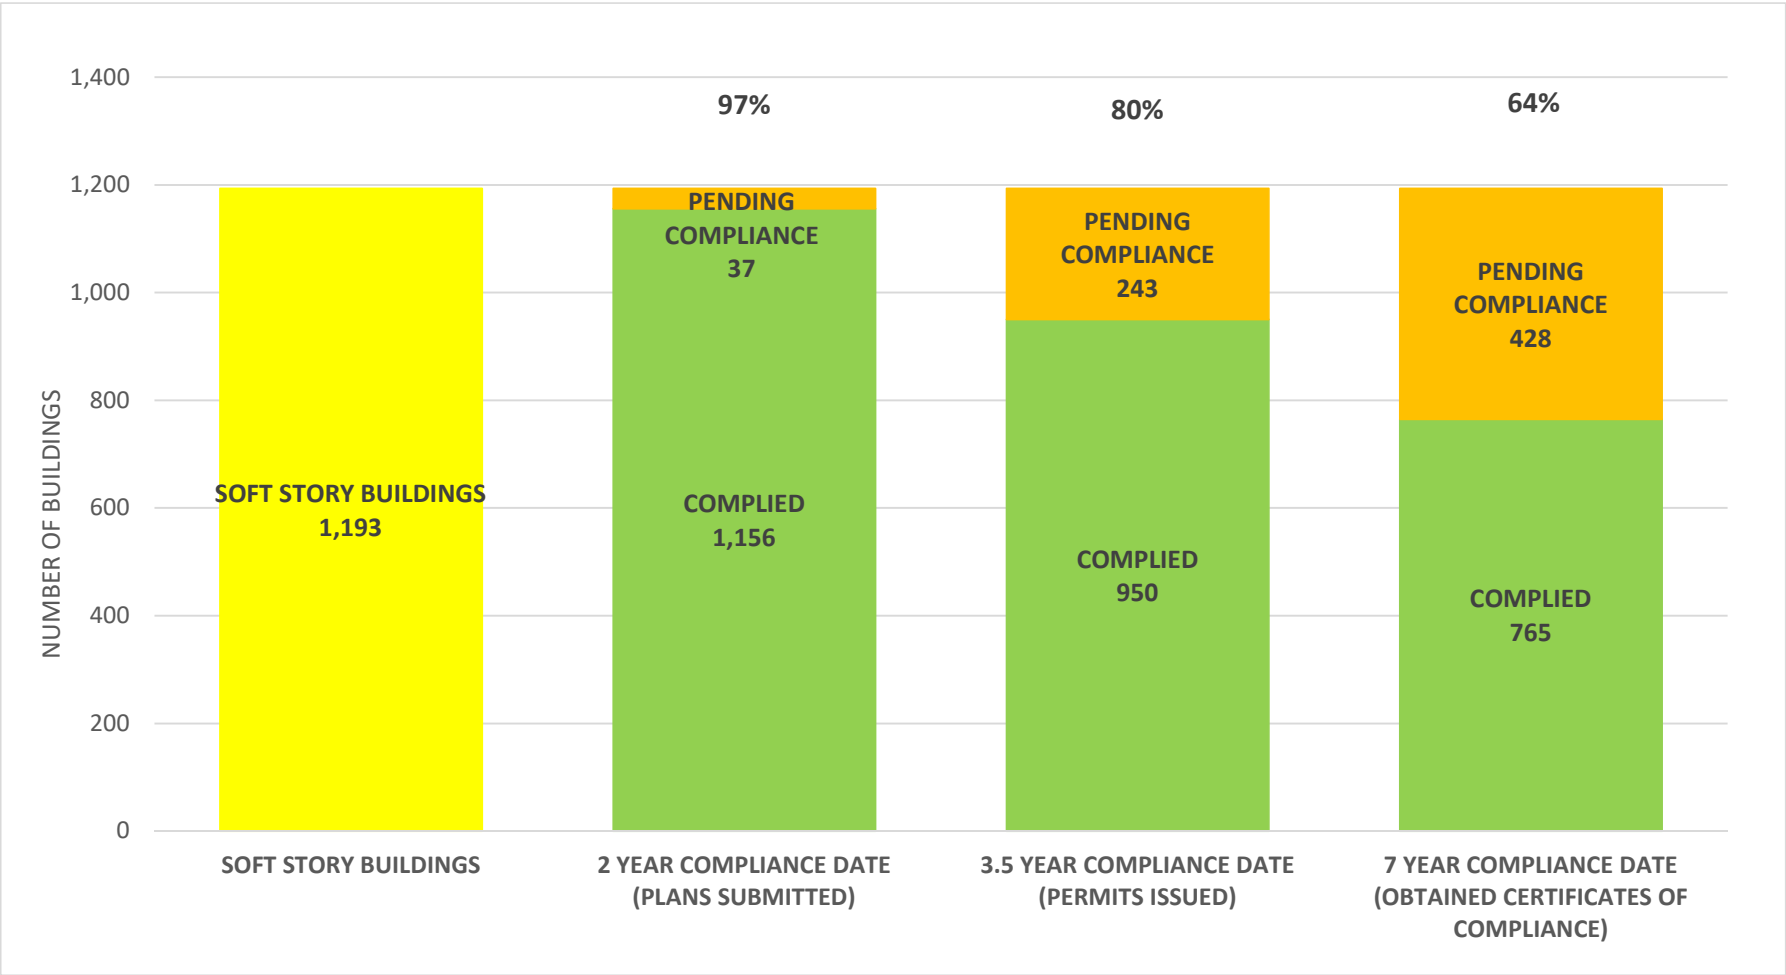

SOFT STORY RETROFIT PROGRAM STATUS FOR CD 13 AS OF January 3, 2022