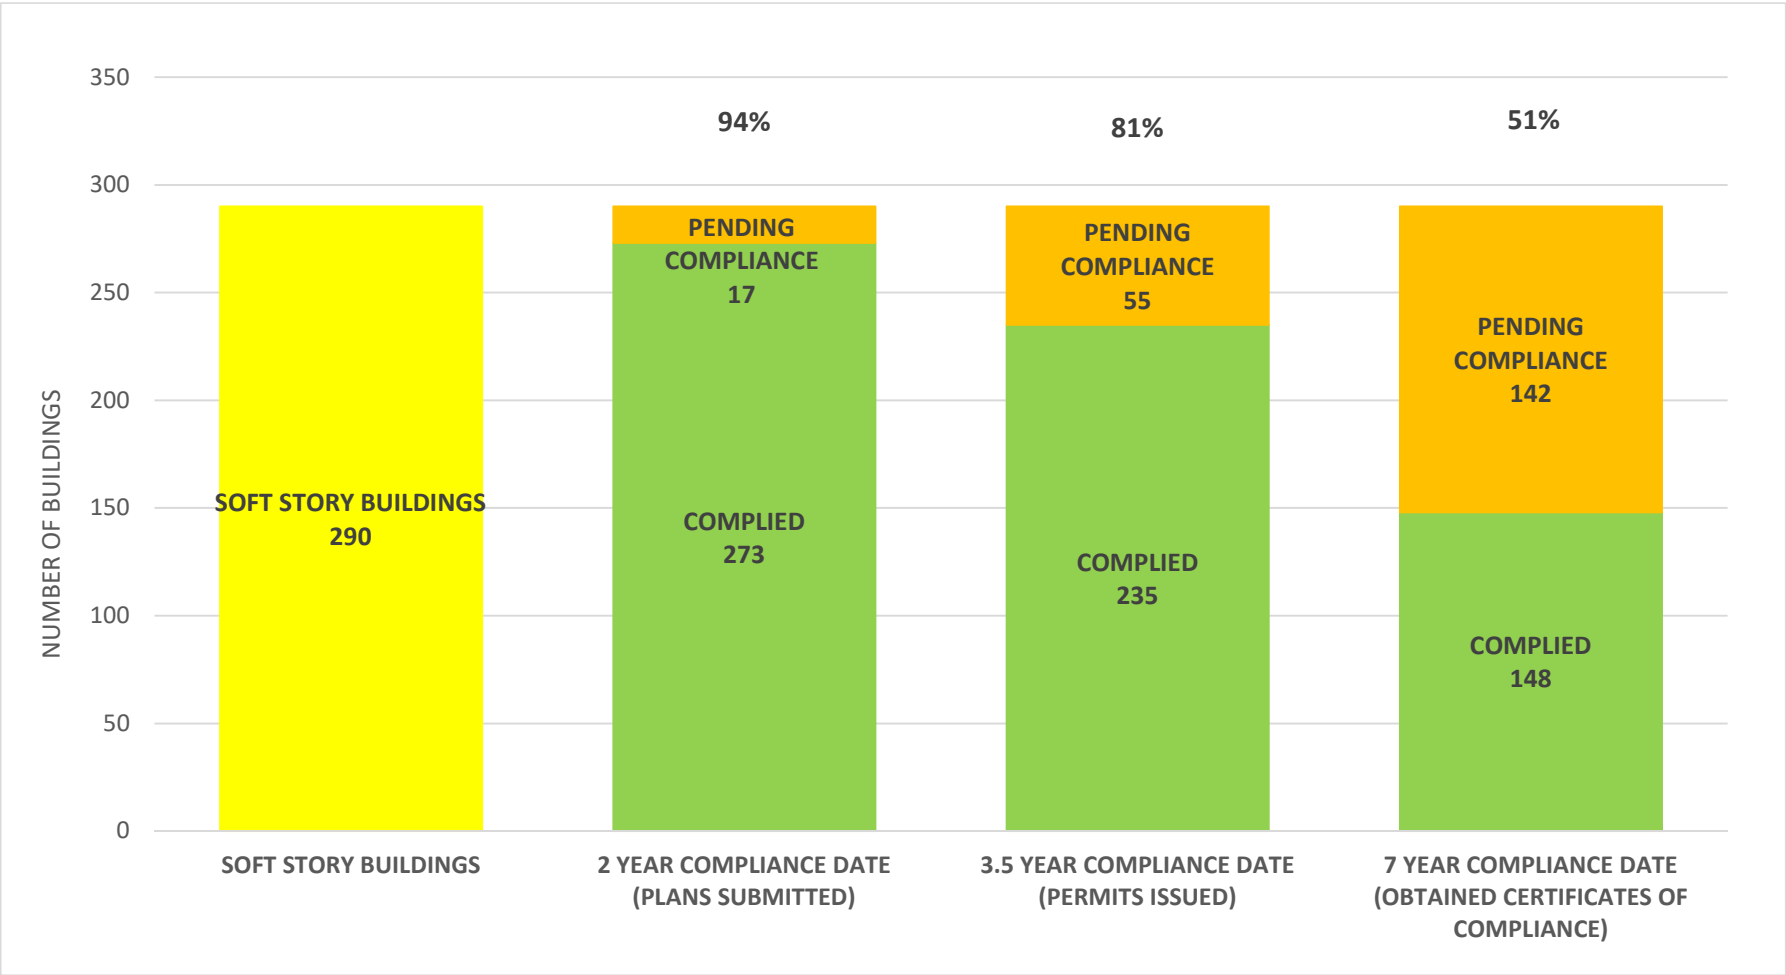

SOFT STORY RETROFIT PROGRAM STATUS FOR CD 12 AS OF January 3, 2022