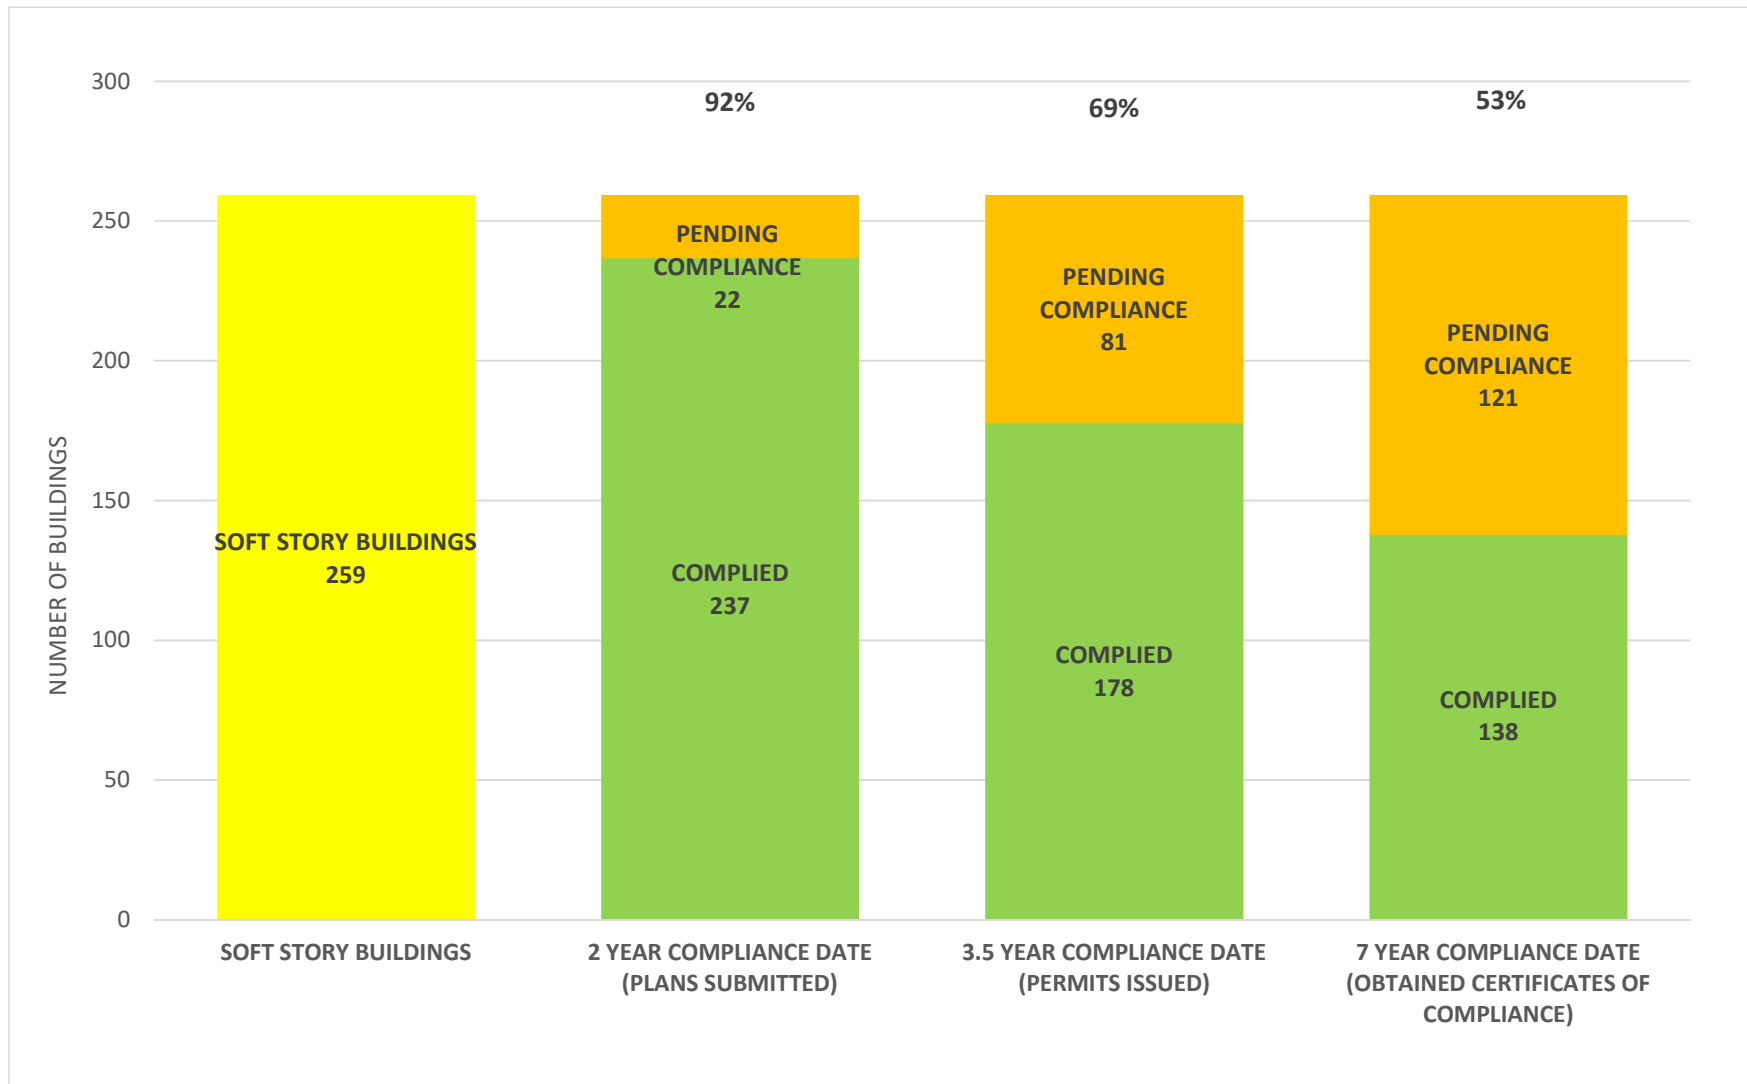

SOFT STORY RETROFIT PROGRAM STATUS FOR CD 14 AS OF **January 3, 2022**