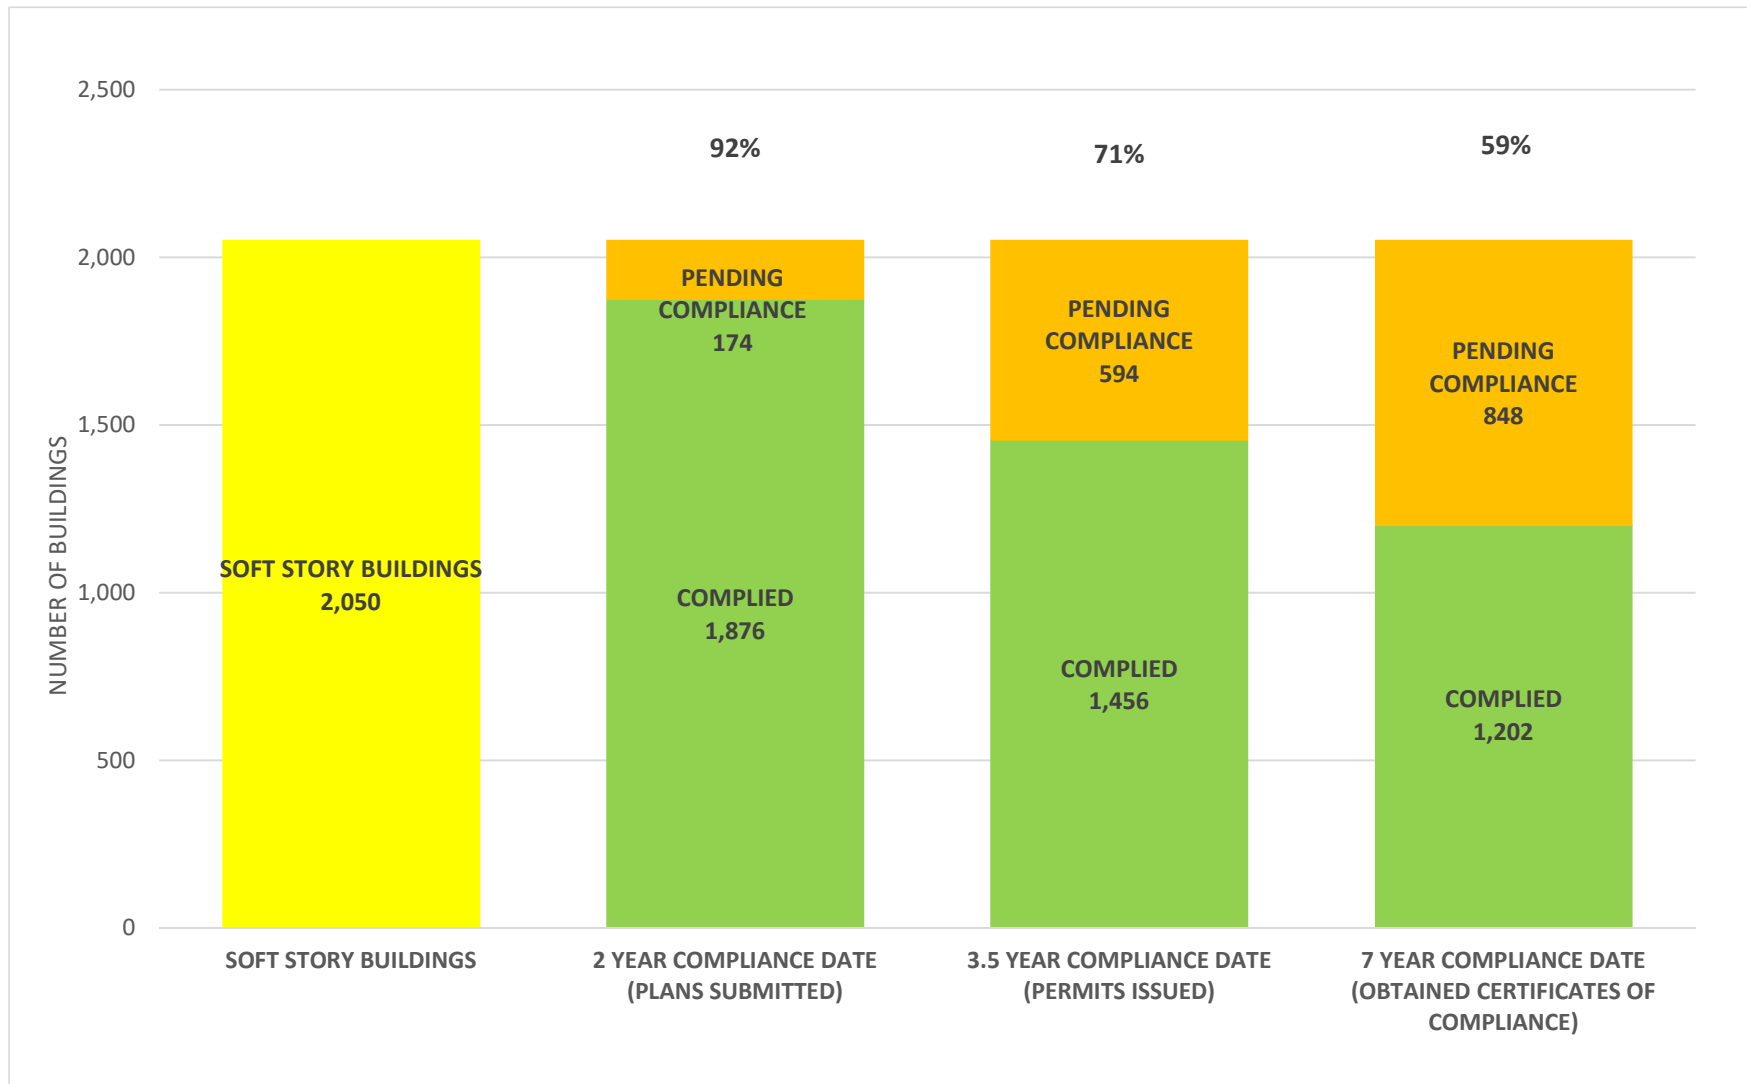

SOFT STORY RETROFIT PROGRAM STATUS FOR CD 11 AS OF **January 3, 2022**