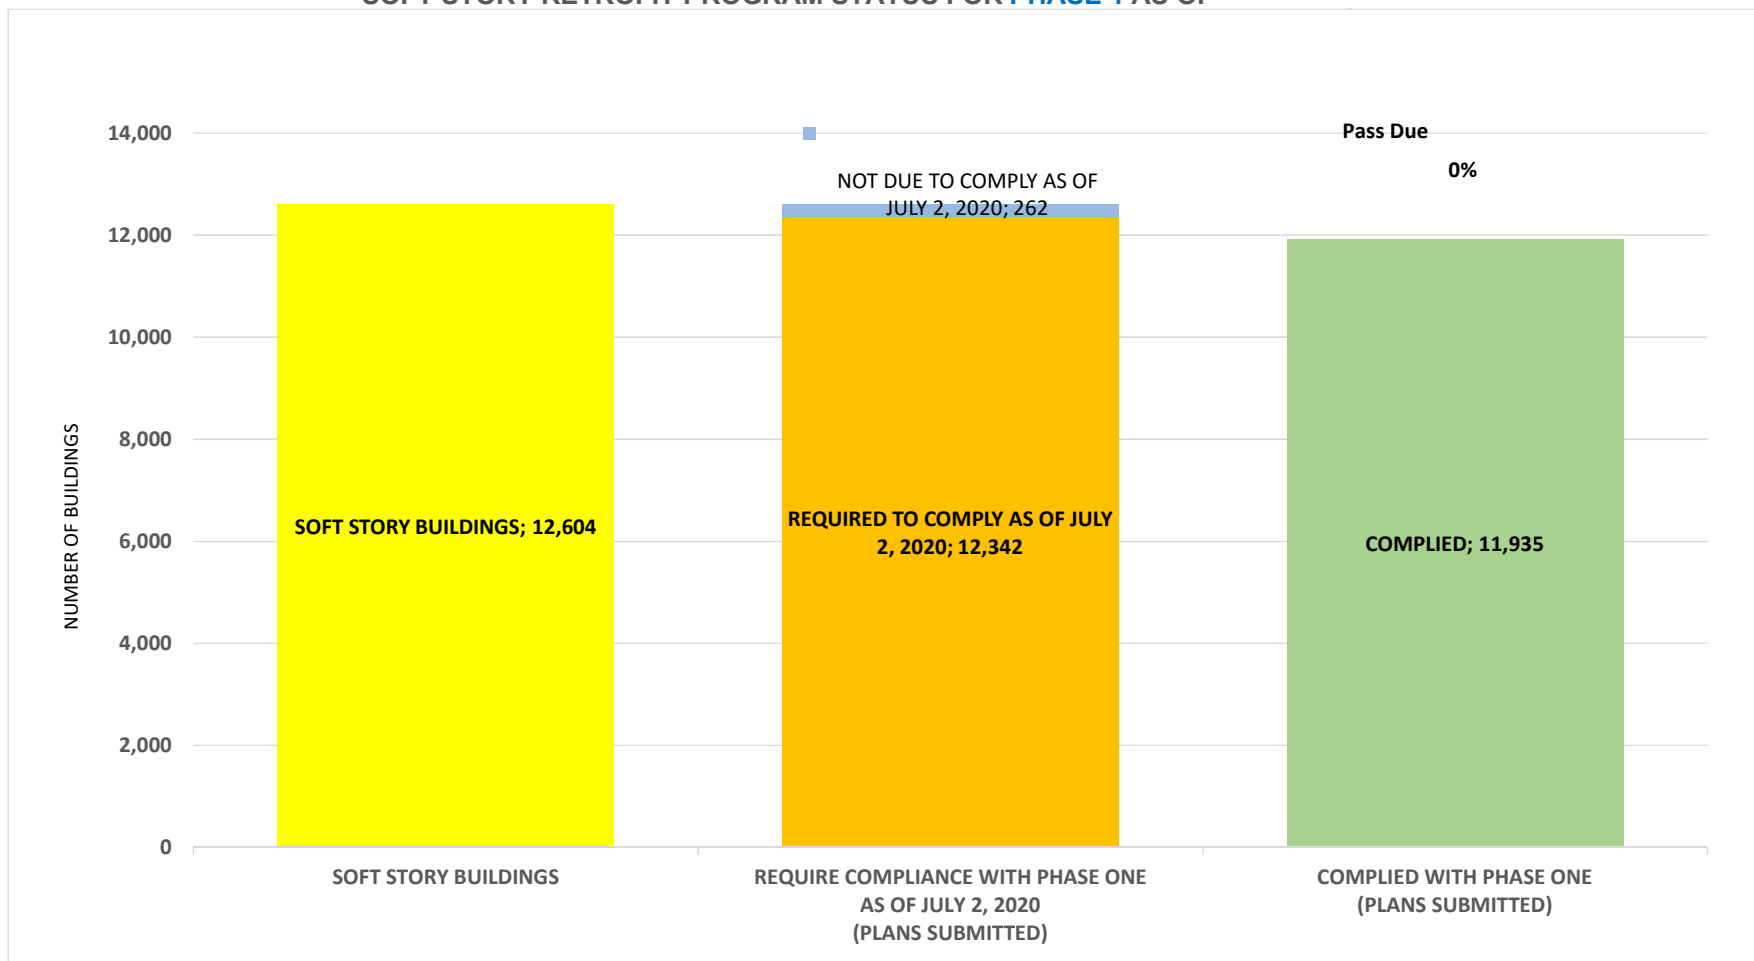

### SOFT STORY RETROFIT PROGRAM STATUS AS OF **October 1, 2022**

SOFT STORY RETROFIT PROGRAM STATUS FOR PHASE 1 AS OF **October 1, 2022**

**SOFT STORY RETROFIT PROGRAM STATUS FOR CD 1 AS OF October 1, 2022**