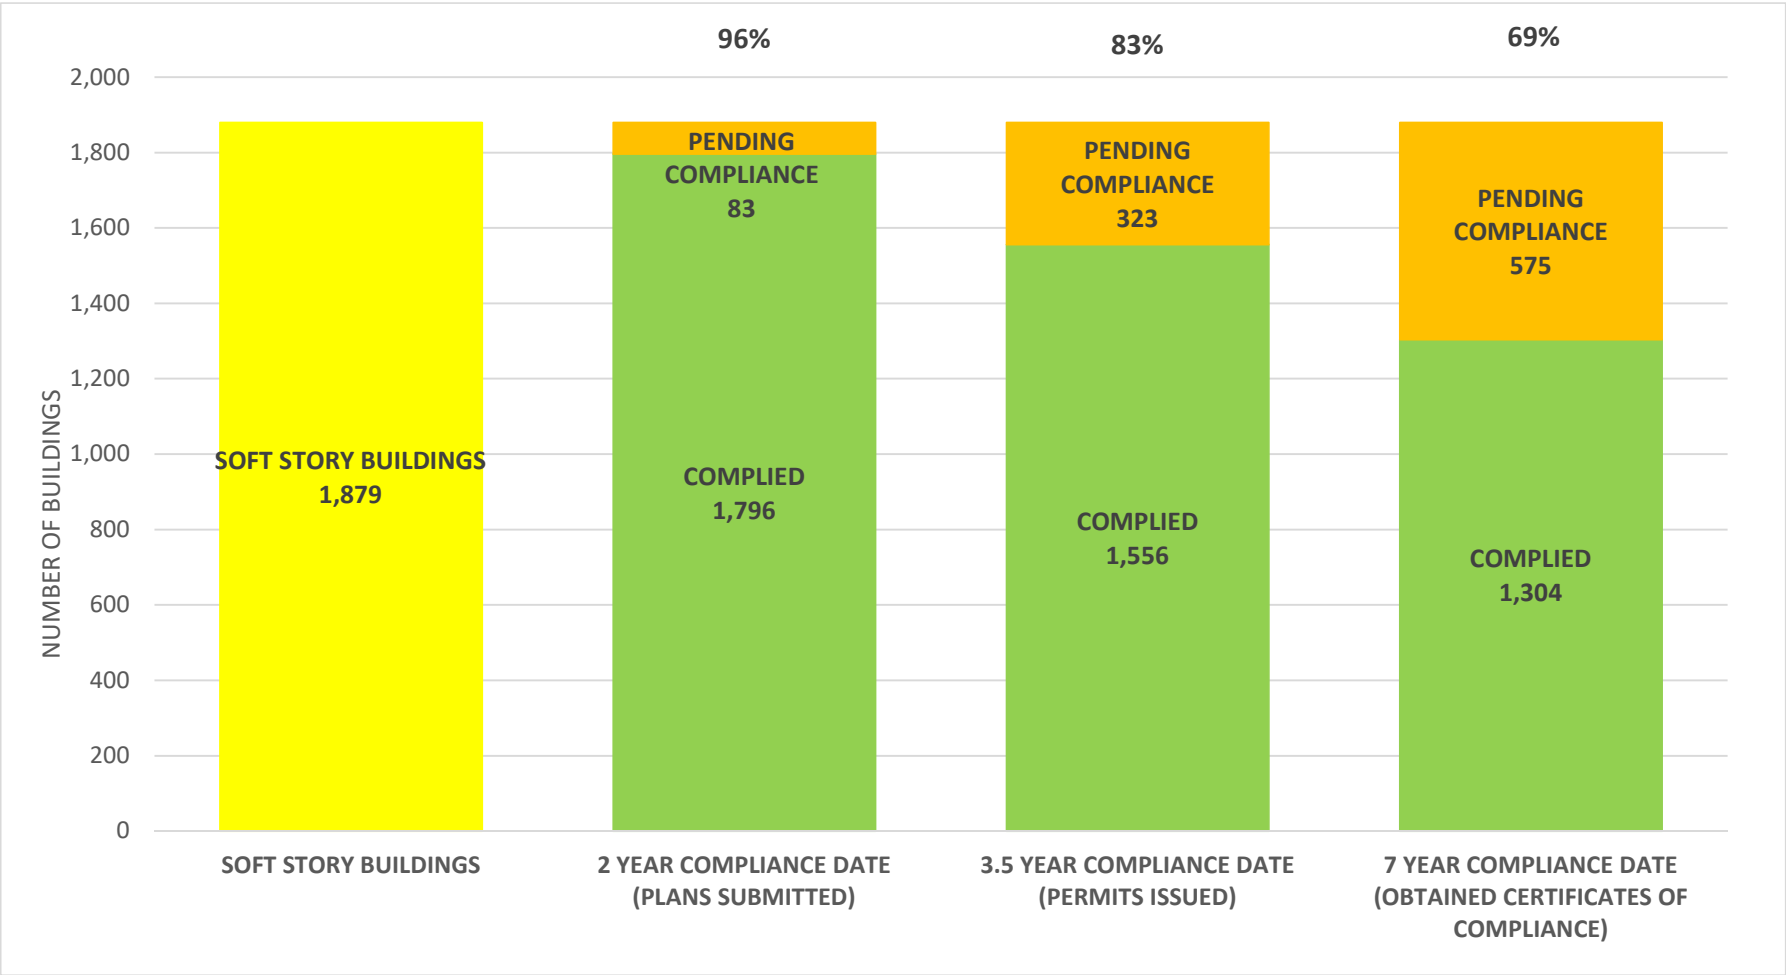

SOFT STORY RETROFIT PROGRAM STATUS FOR CD 5 AS OF October 1, 2022