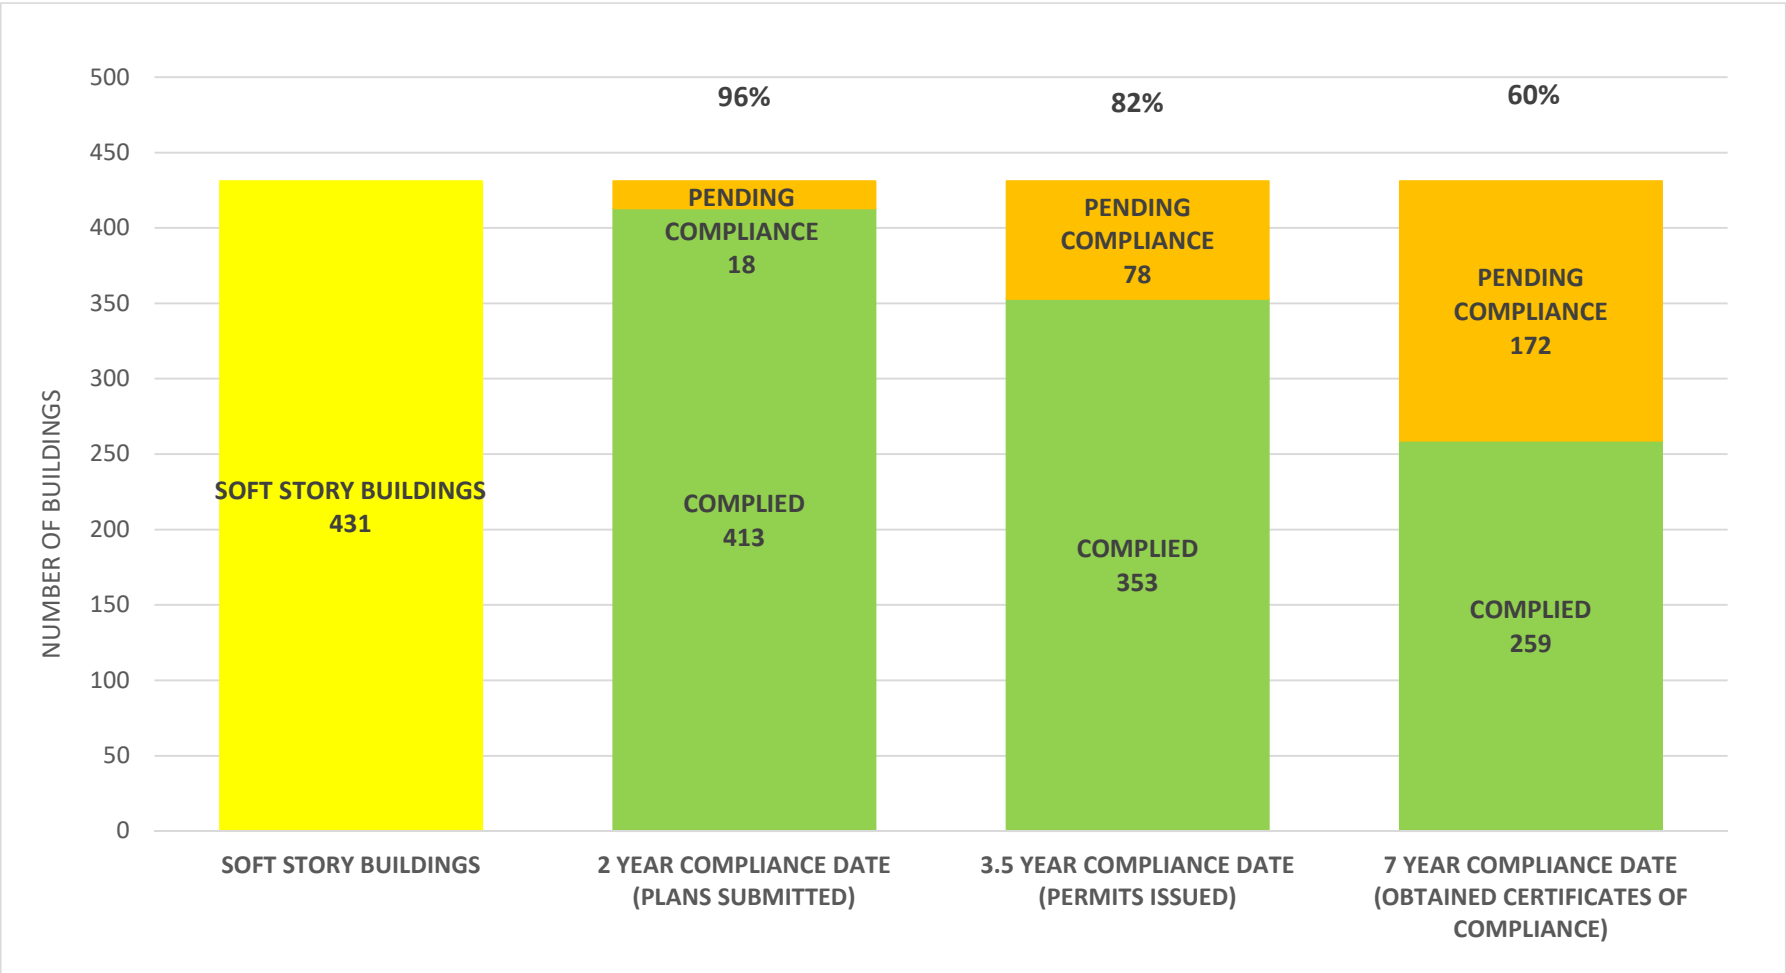

### SOFT STORY RETROFIT PROGRAM STATUS AS OF **October 1, 2022**

SOFT STORY RETROFIT PROGRAM STATUS FOR PHASE 1 AS OF **October 1, 2022**

**SOFT STORY RETROFIT PROGRAM STATUS FOR CD 1 AS OF October 1, 2022**