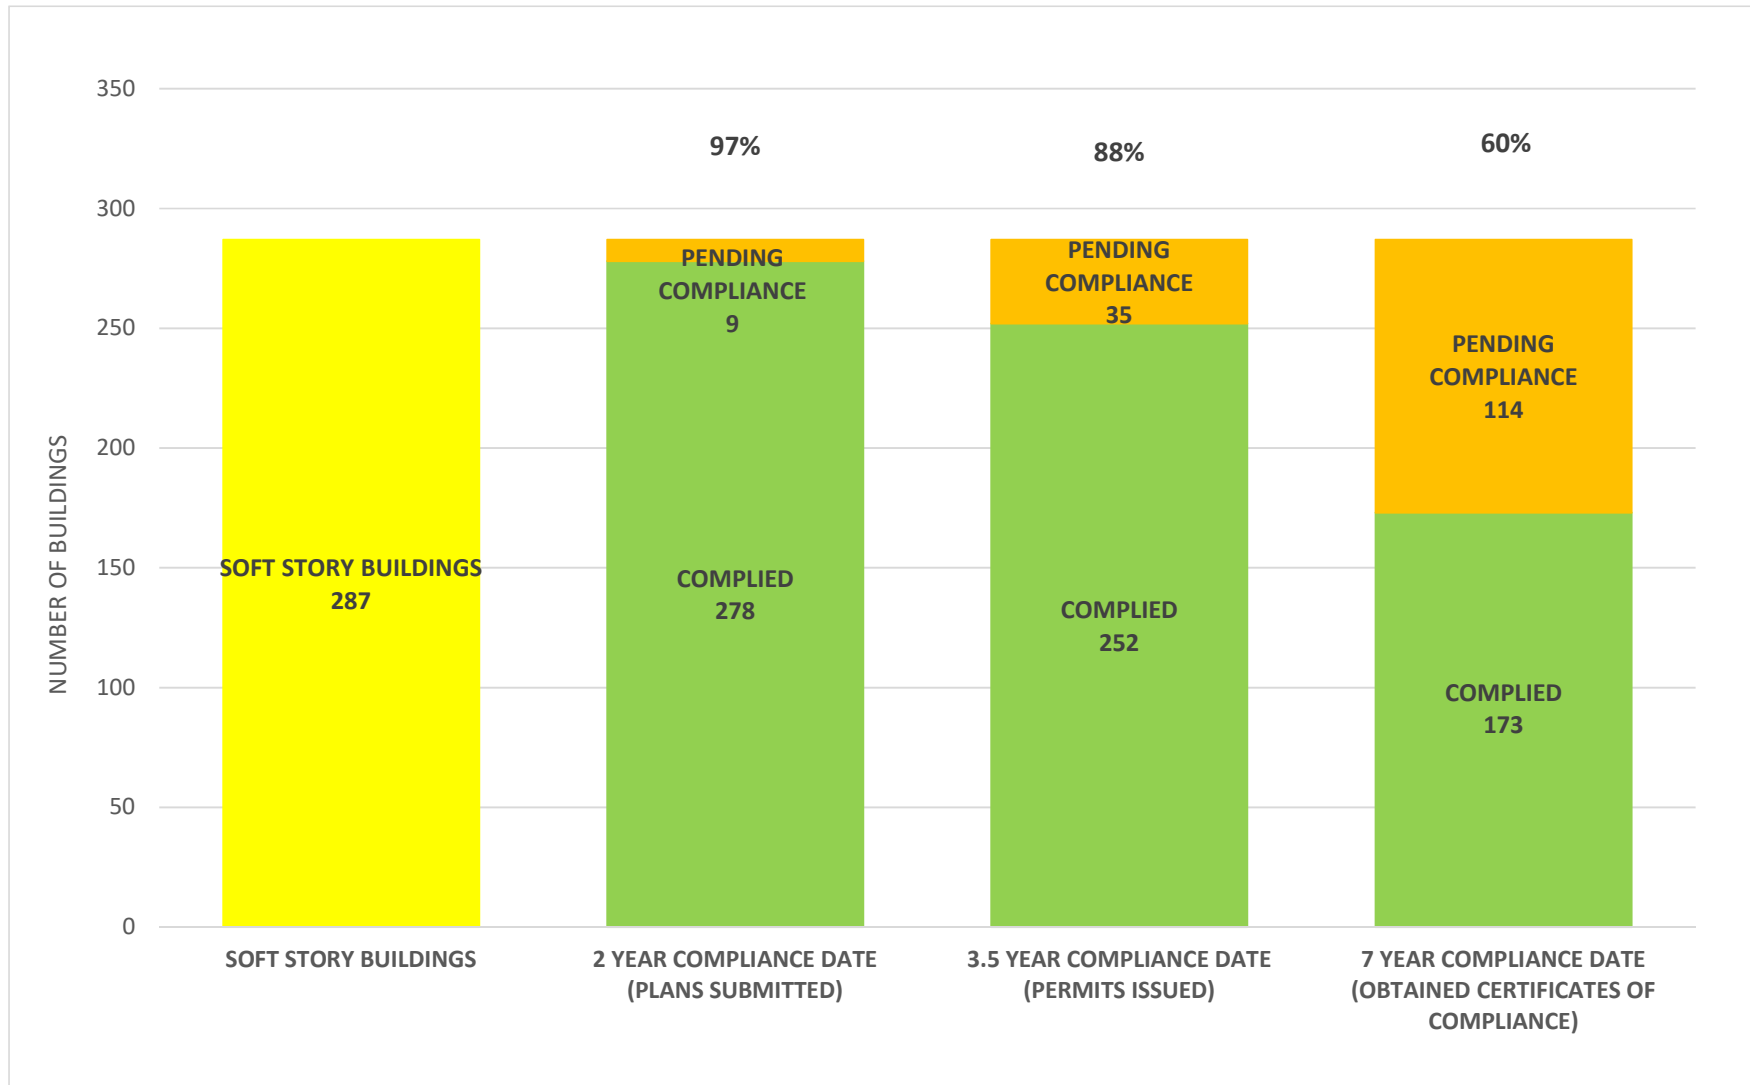

SOFT STORY RETROFIT PROGRAM STATUS FOR CD 12 AS OF October 1, 2022