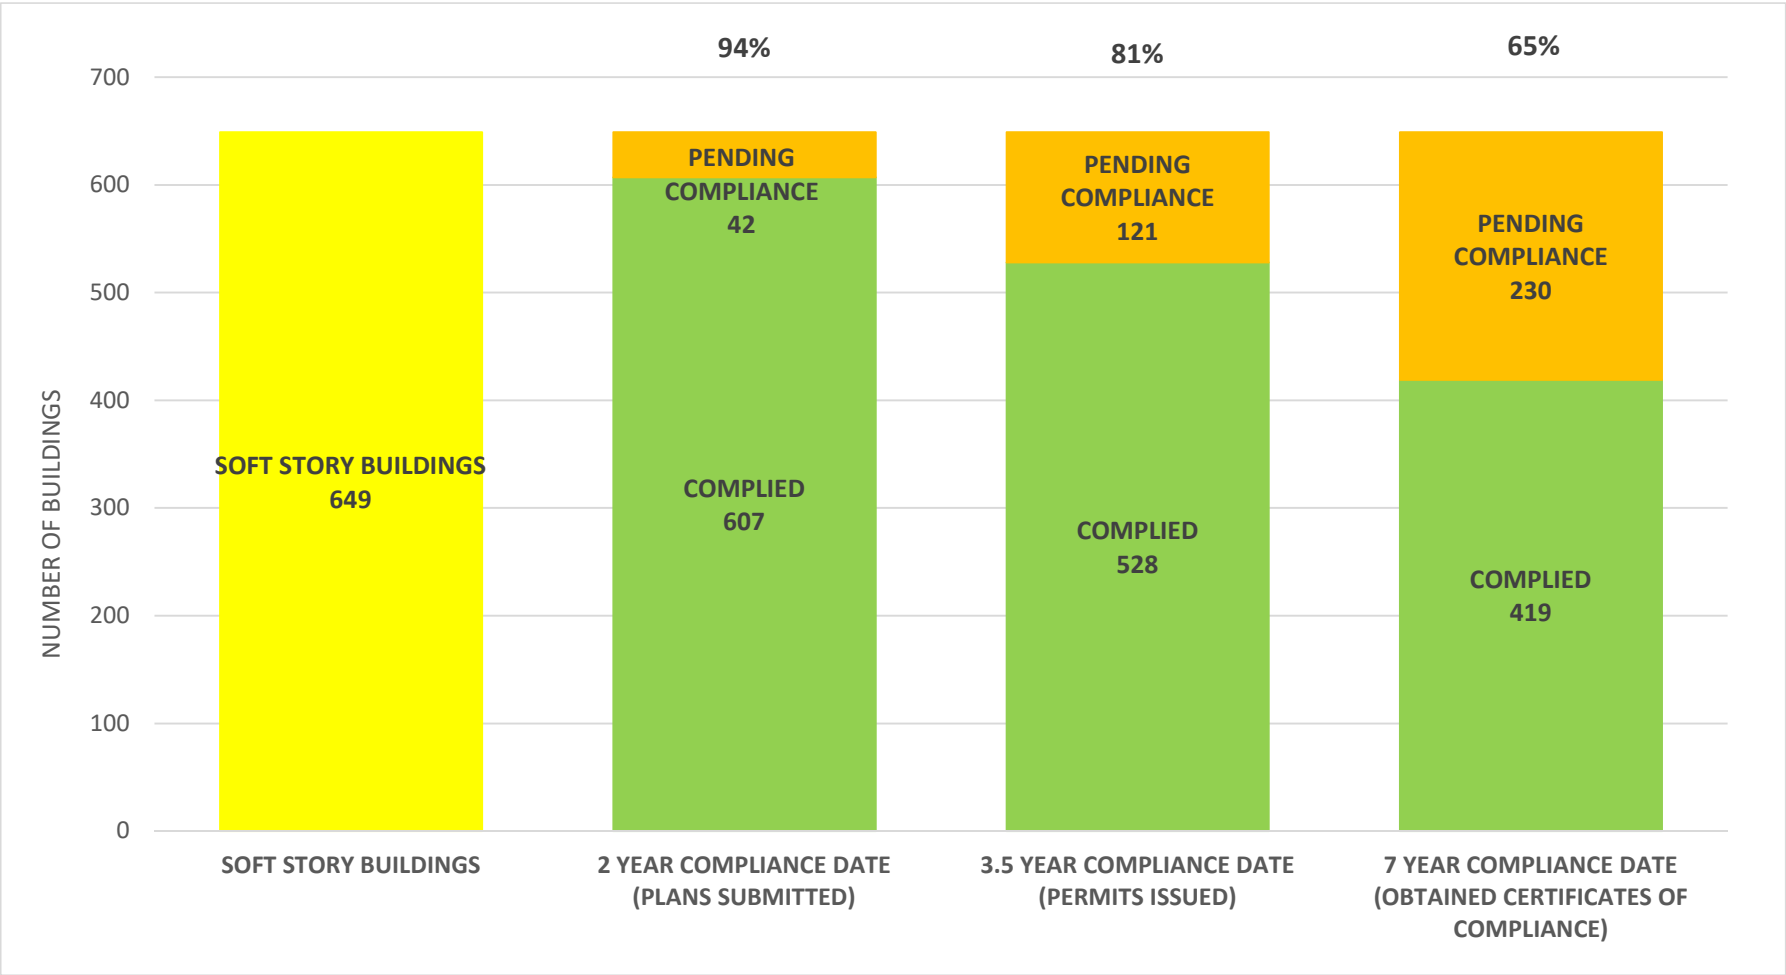

SOFT STORY RETROFIT PROGRAM STATUS FOR CD 6 AS OF October 1, 2022