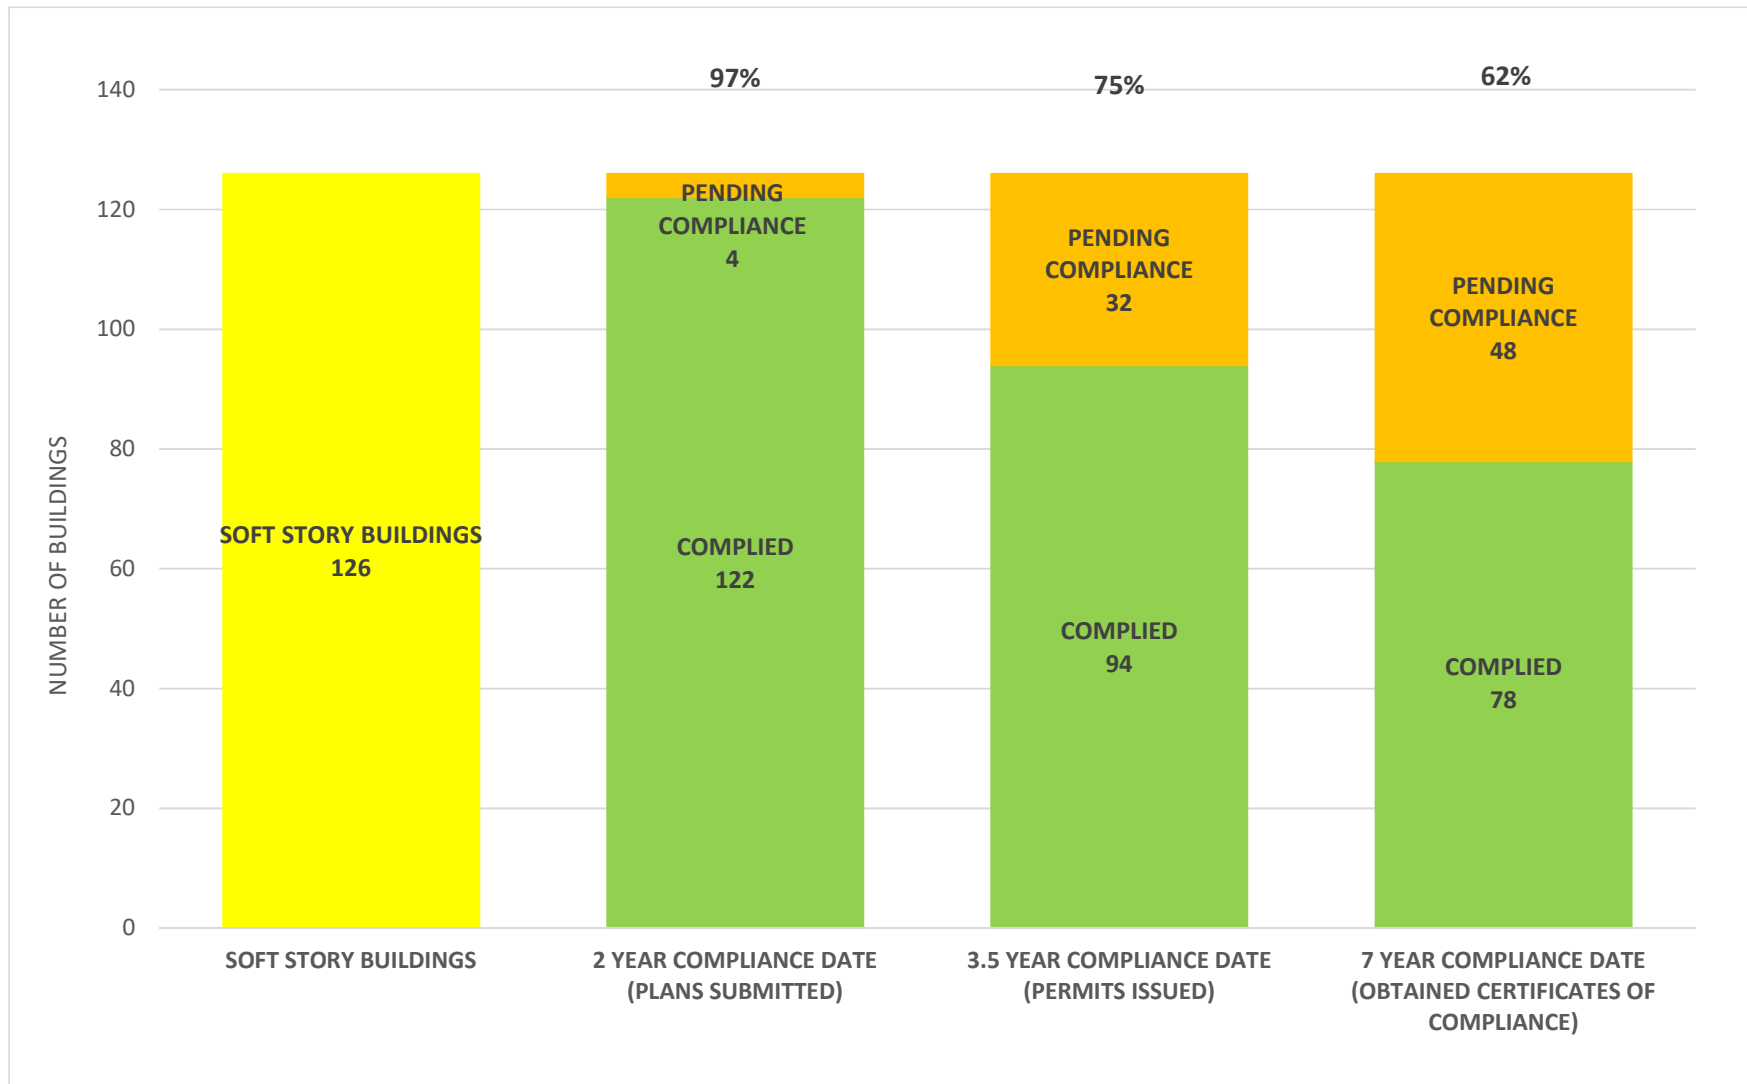

SOFT STORY RETROFIT PROGRAM STATUS FOR CD 7 AS OF October 1, 2022