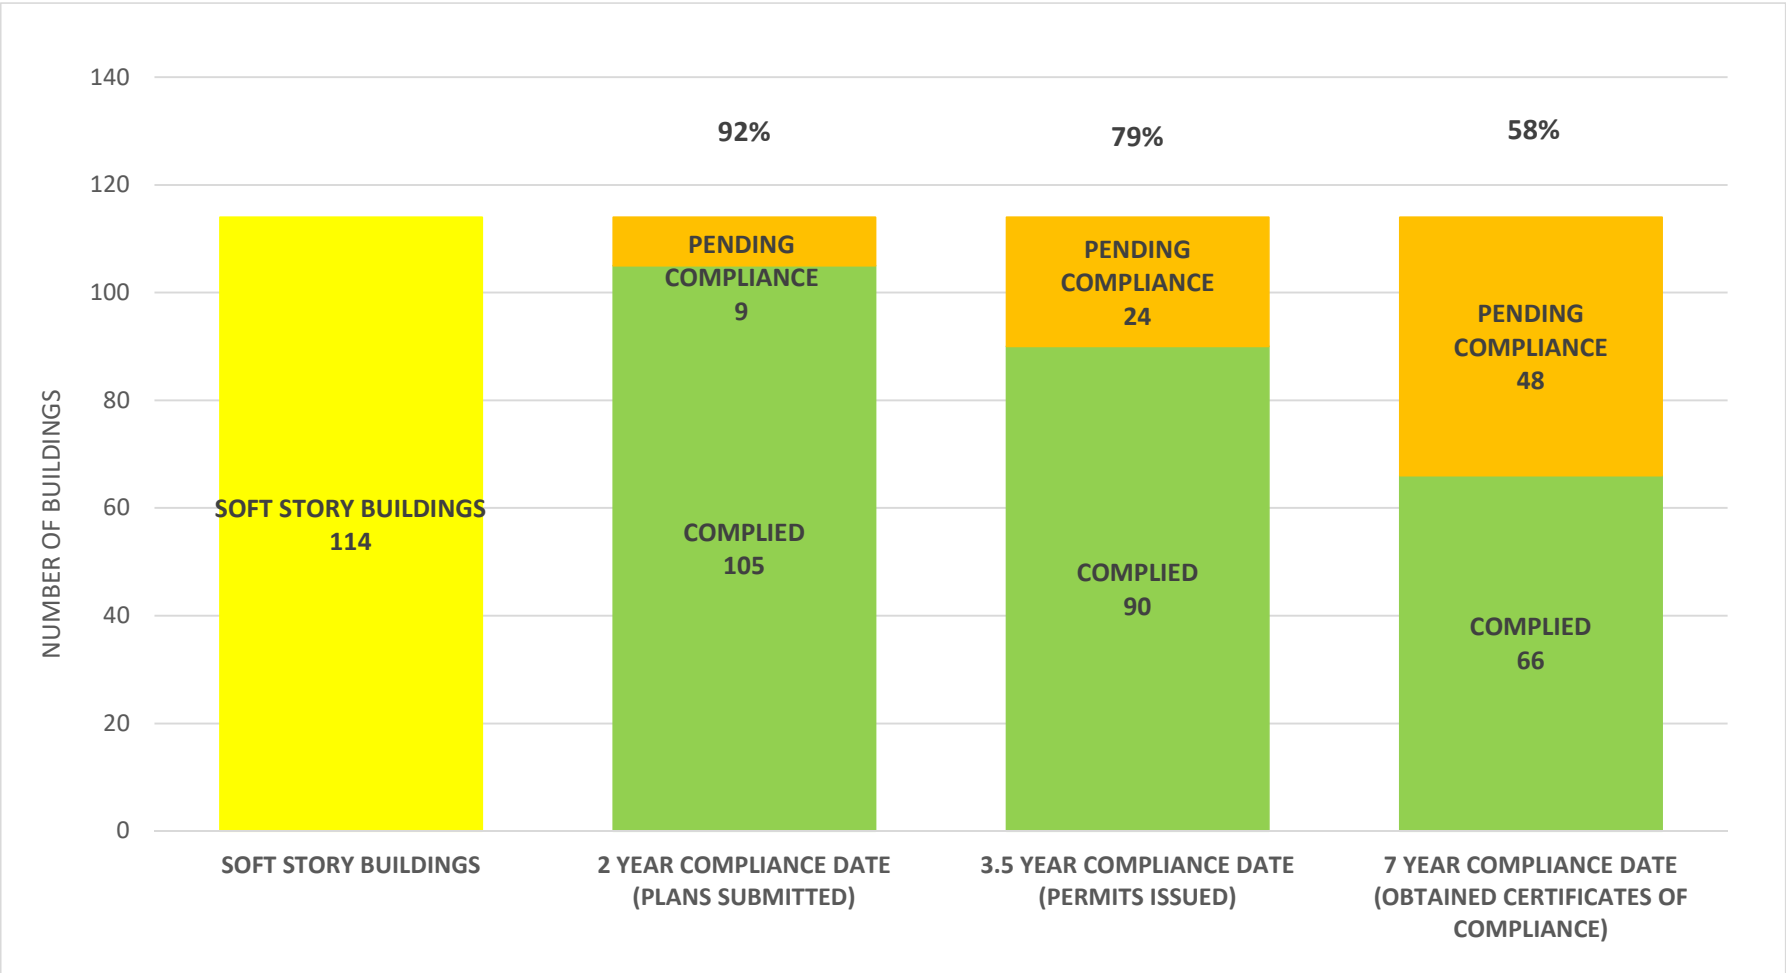

SOFT STORY RETROFIT PROGRAM STATUS FOR CD 9 AS OF October 1, 2022