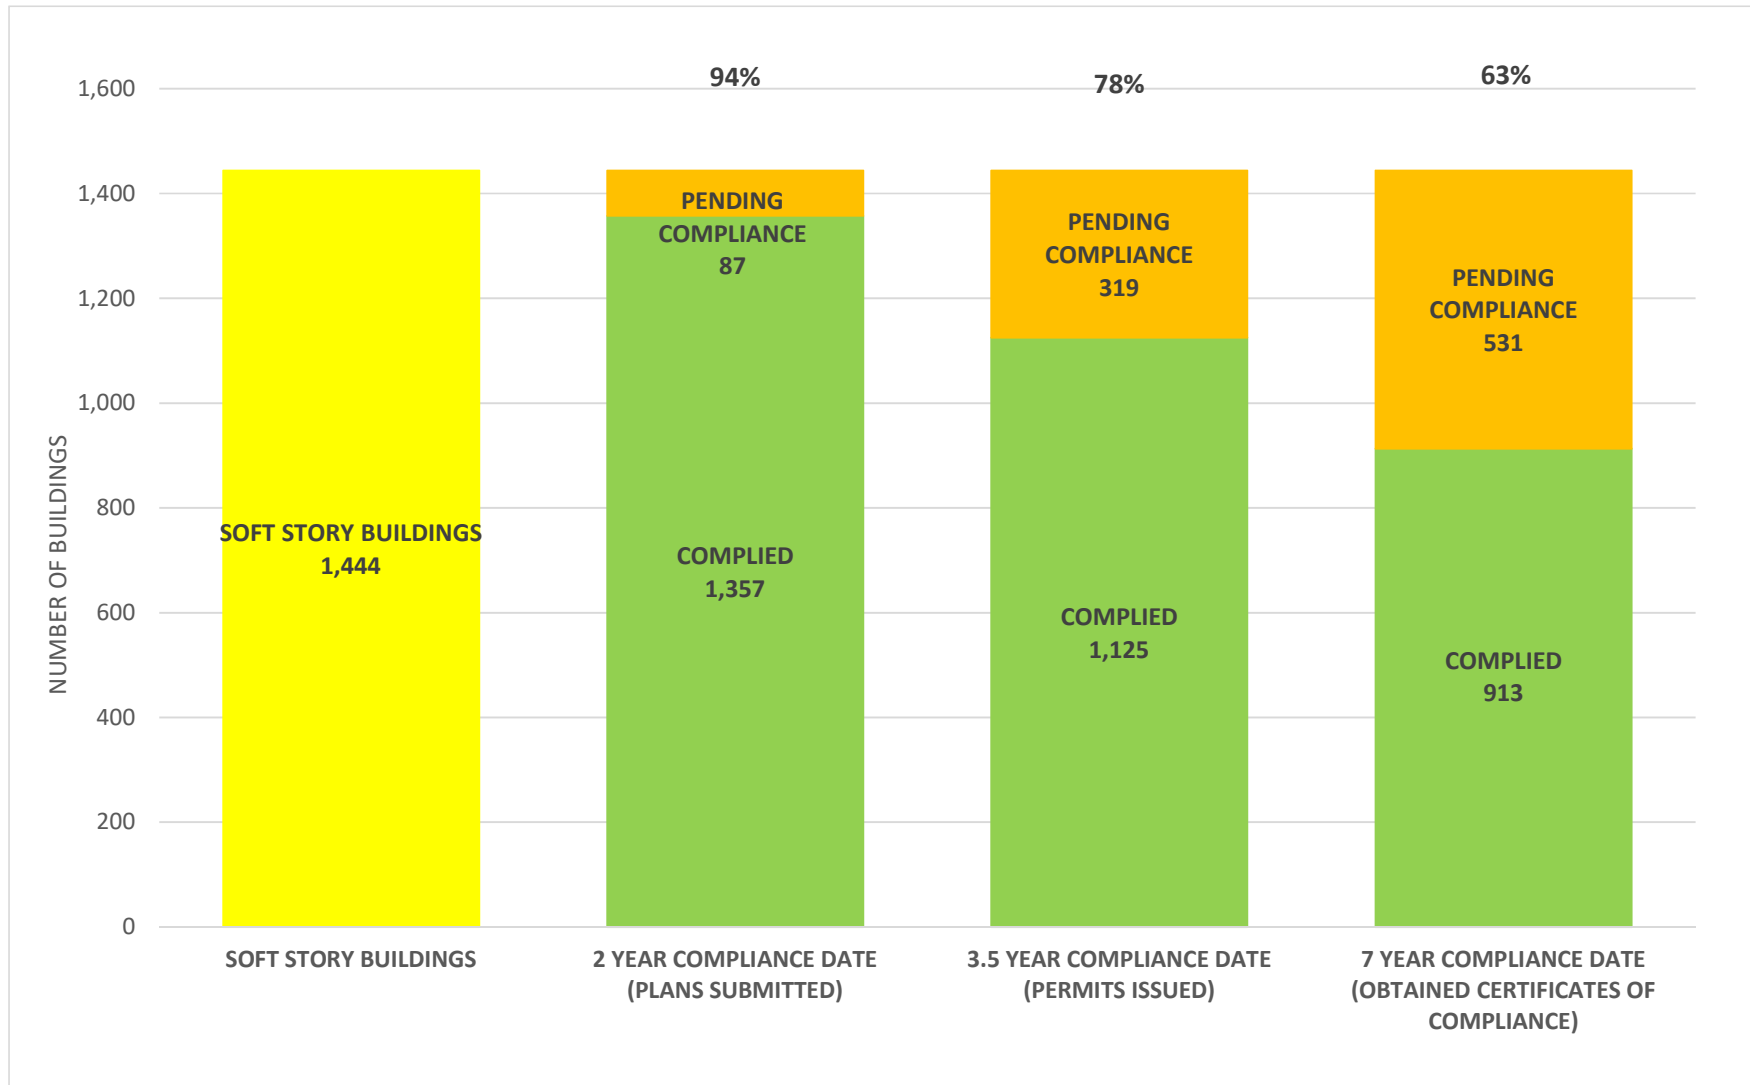

SOFT STORY RETROFIT PROGRAM STATUS FOR CD 2 AS OF October 1, 2022