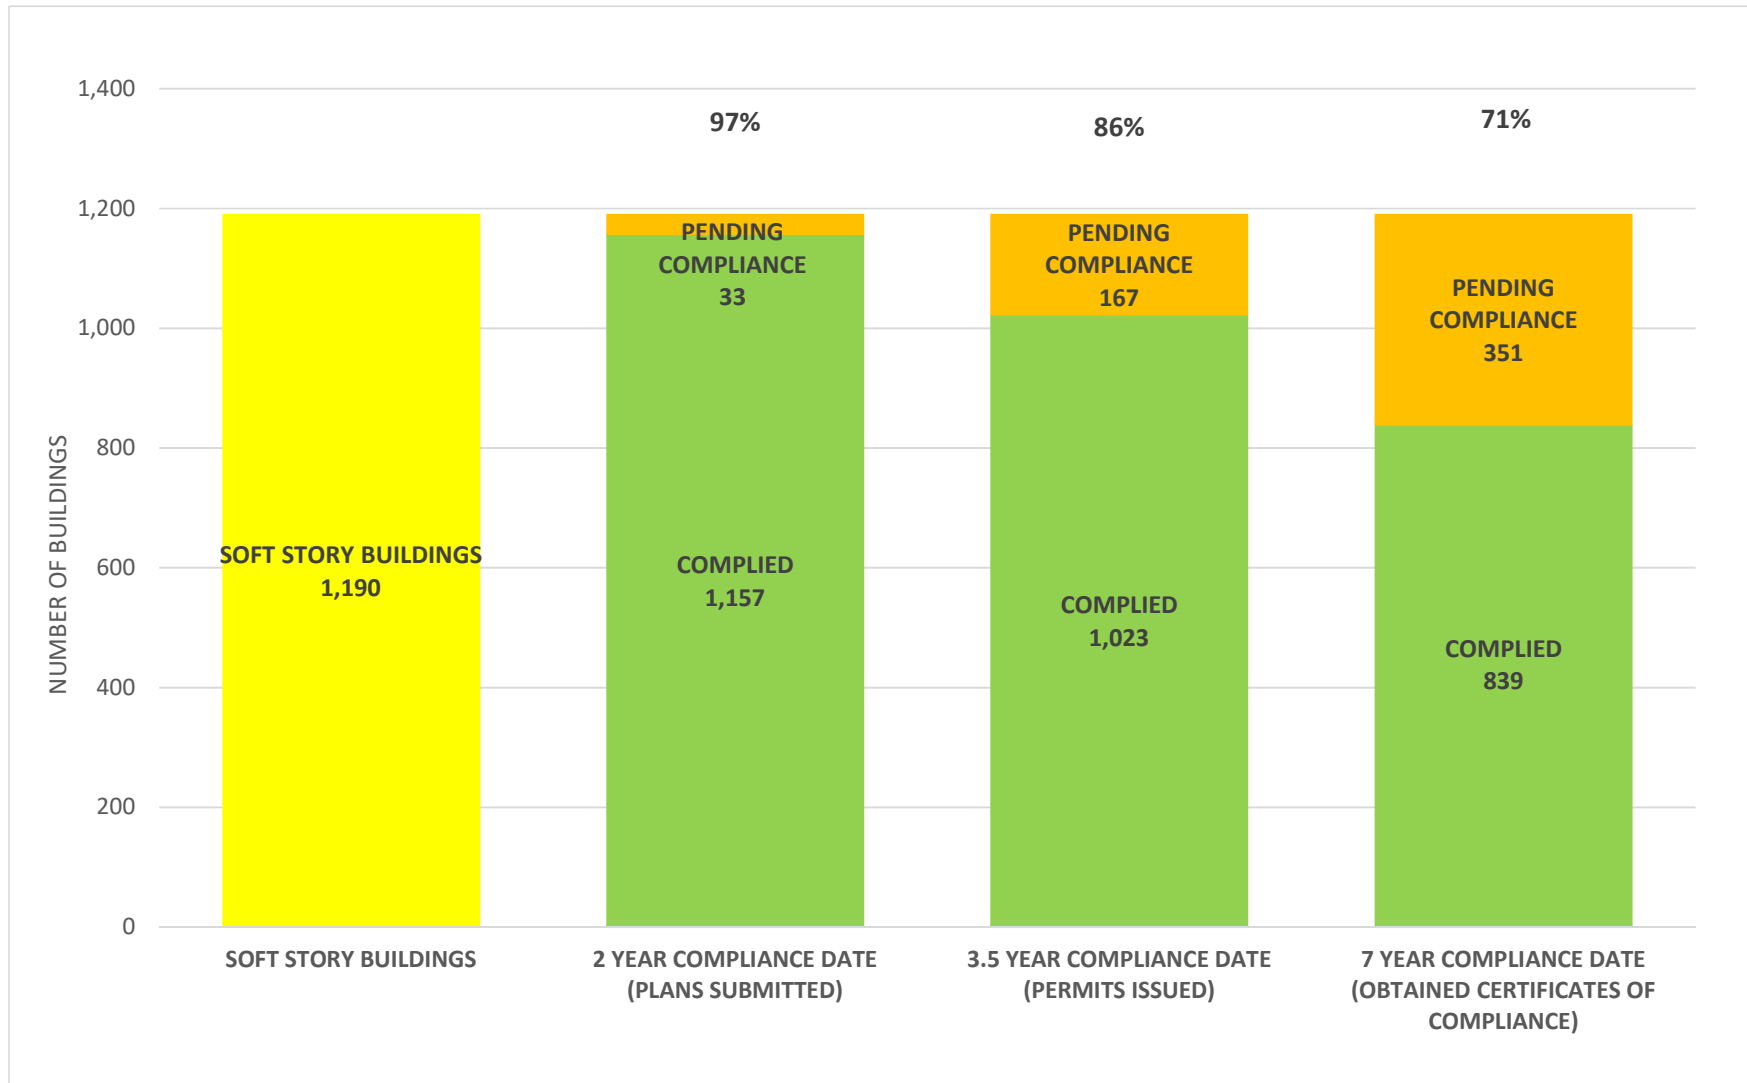

SOFT STORY RETROFIT PROGRAM STATUS FOR CD 13 AS OF October 1, 2022