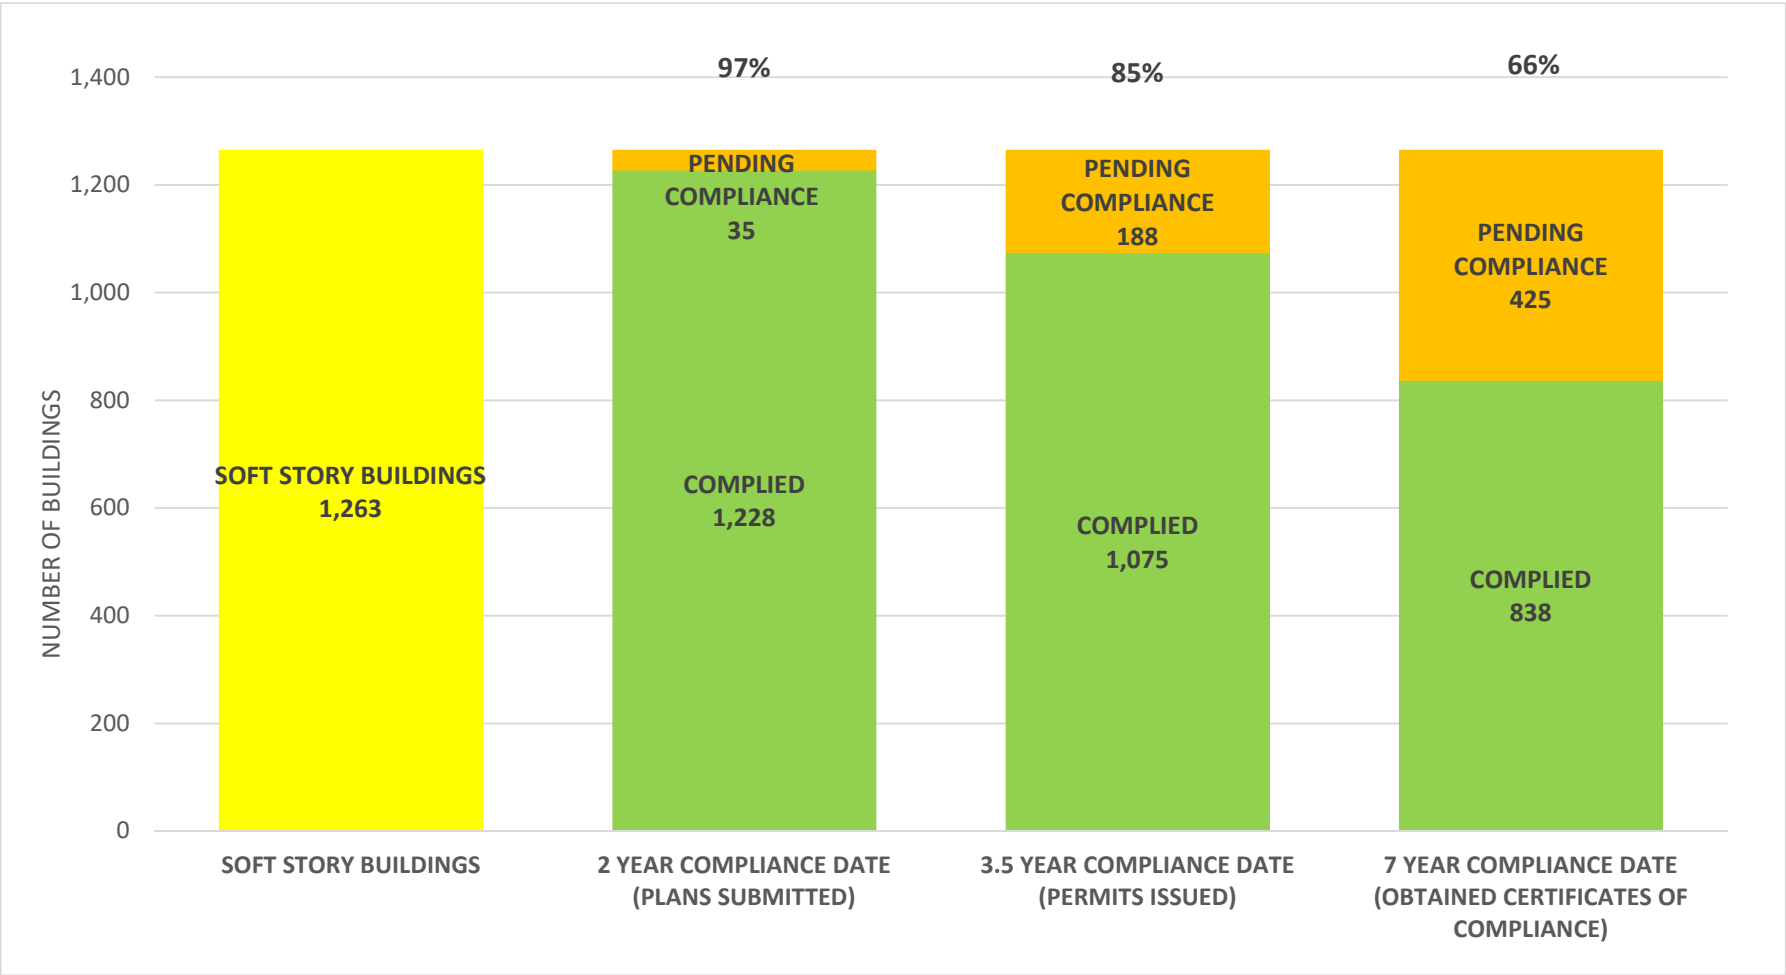

SOFT STORY RETROFIT PROGRAM STATUS FOR CD 10 AS OF October 1, 2022