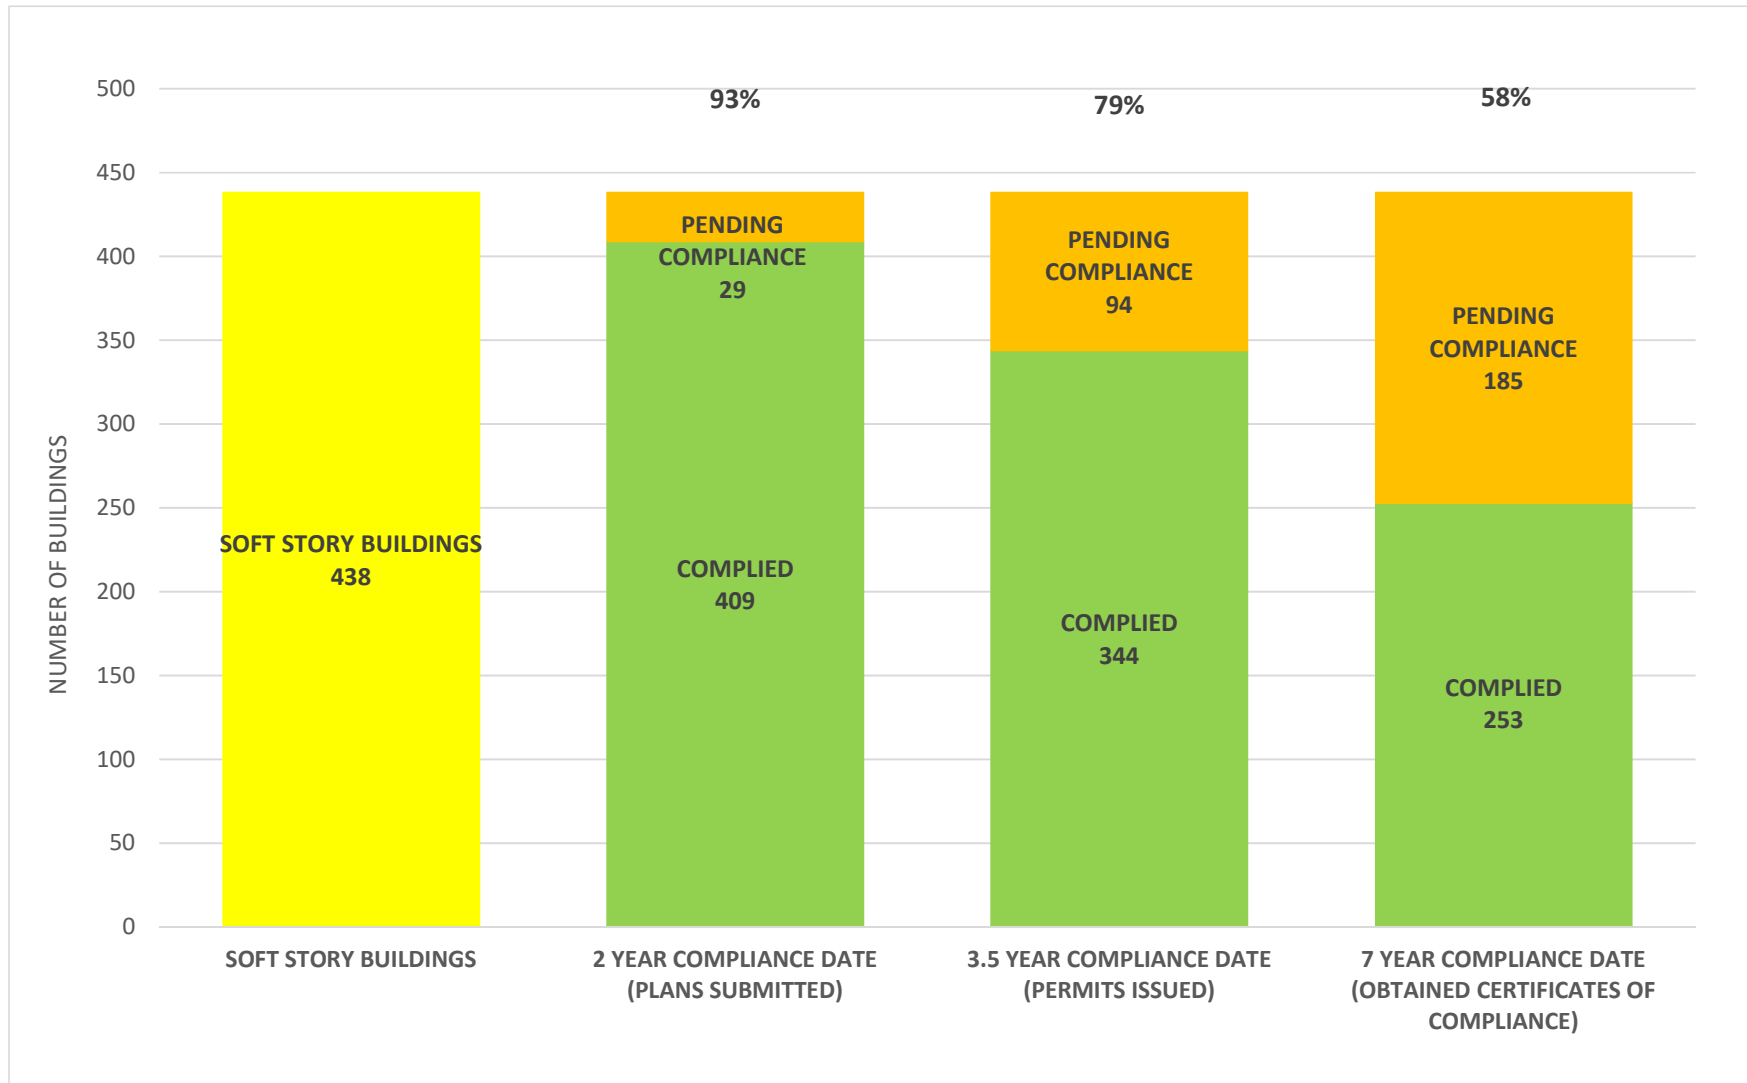

SOFT STORY RETROFIT PROGRAM STATUS FOR CD 8 AS OF October 1, 2022