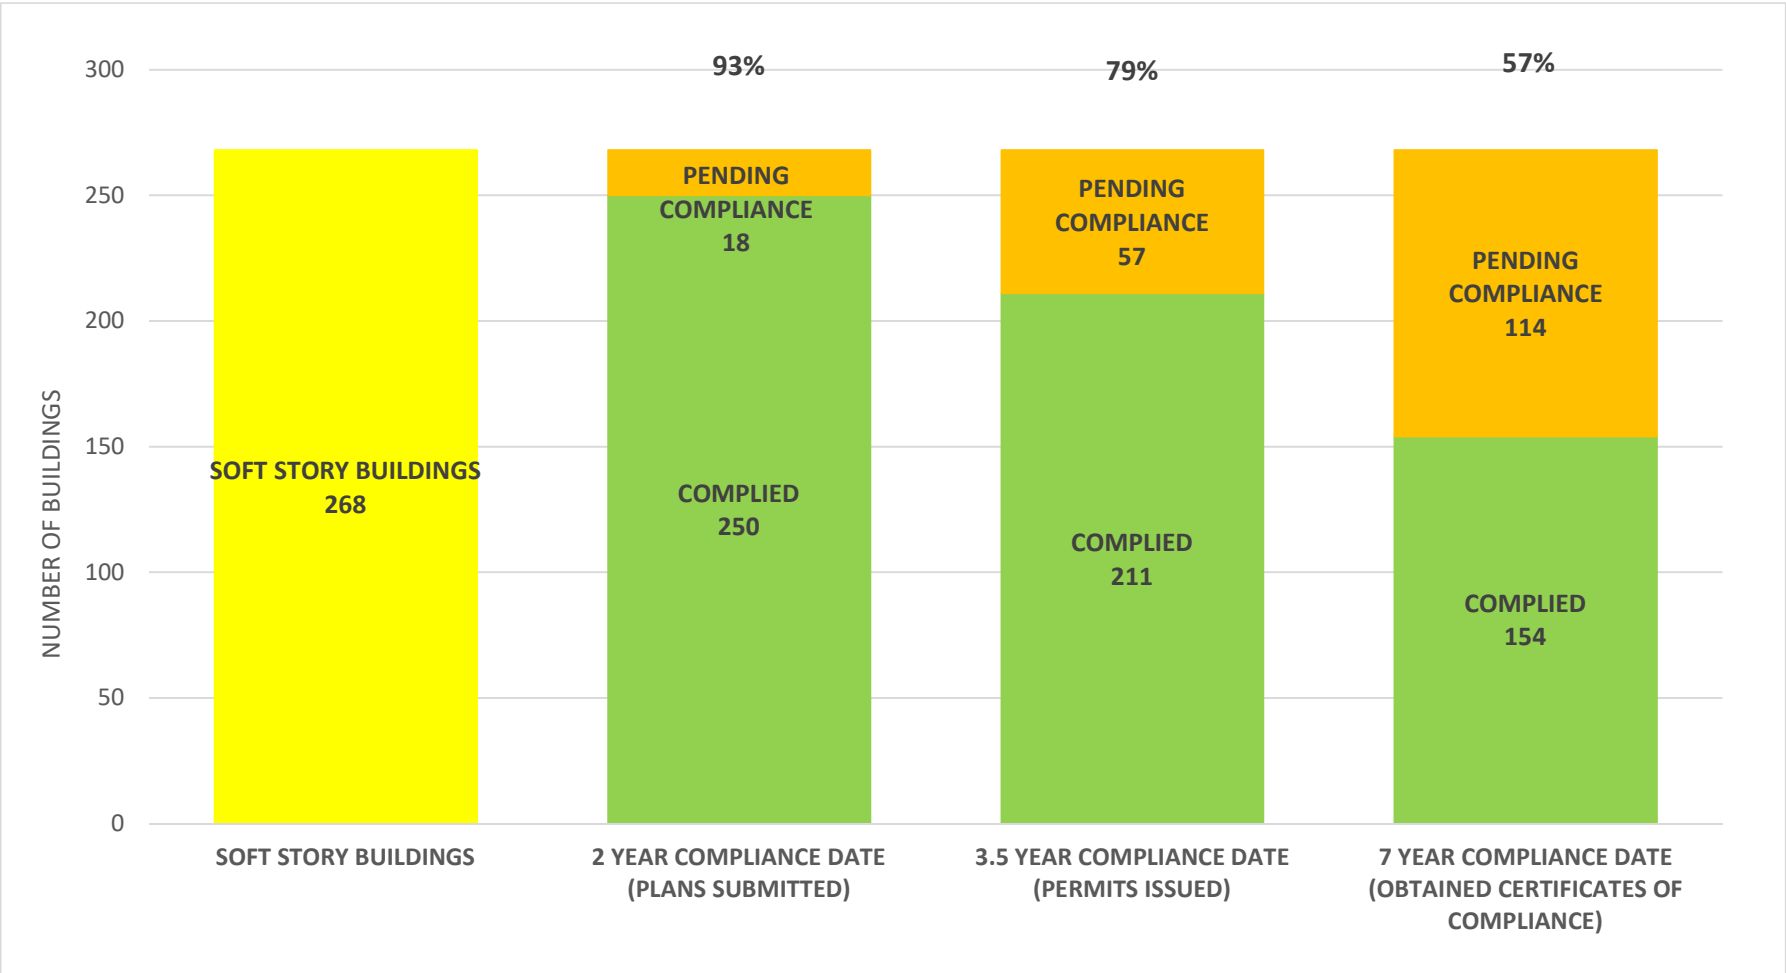

SOFT STORY RETROFIT PROGRAM STATUS FOR CD 14 AS OF October 1, 2022