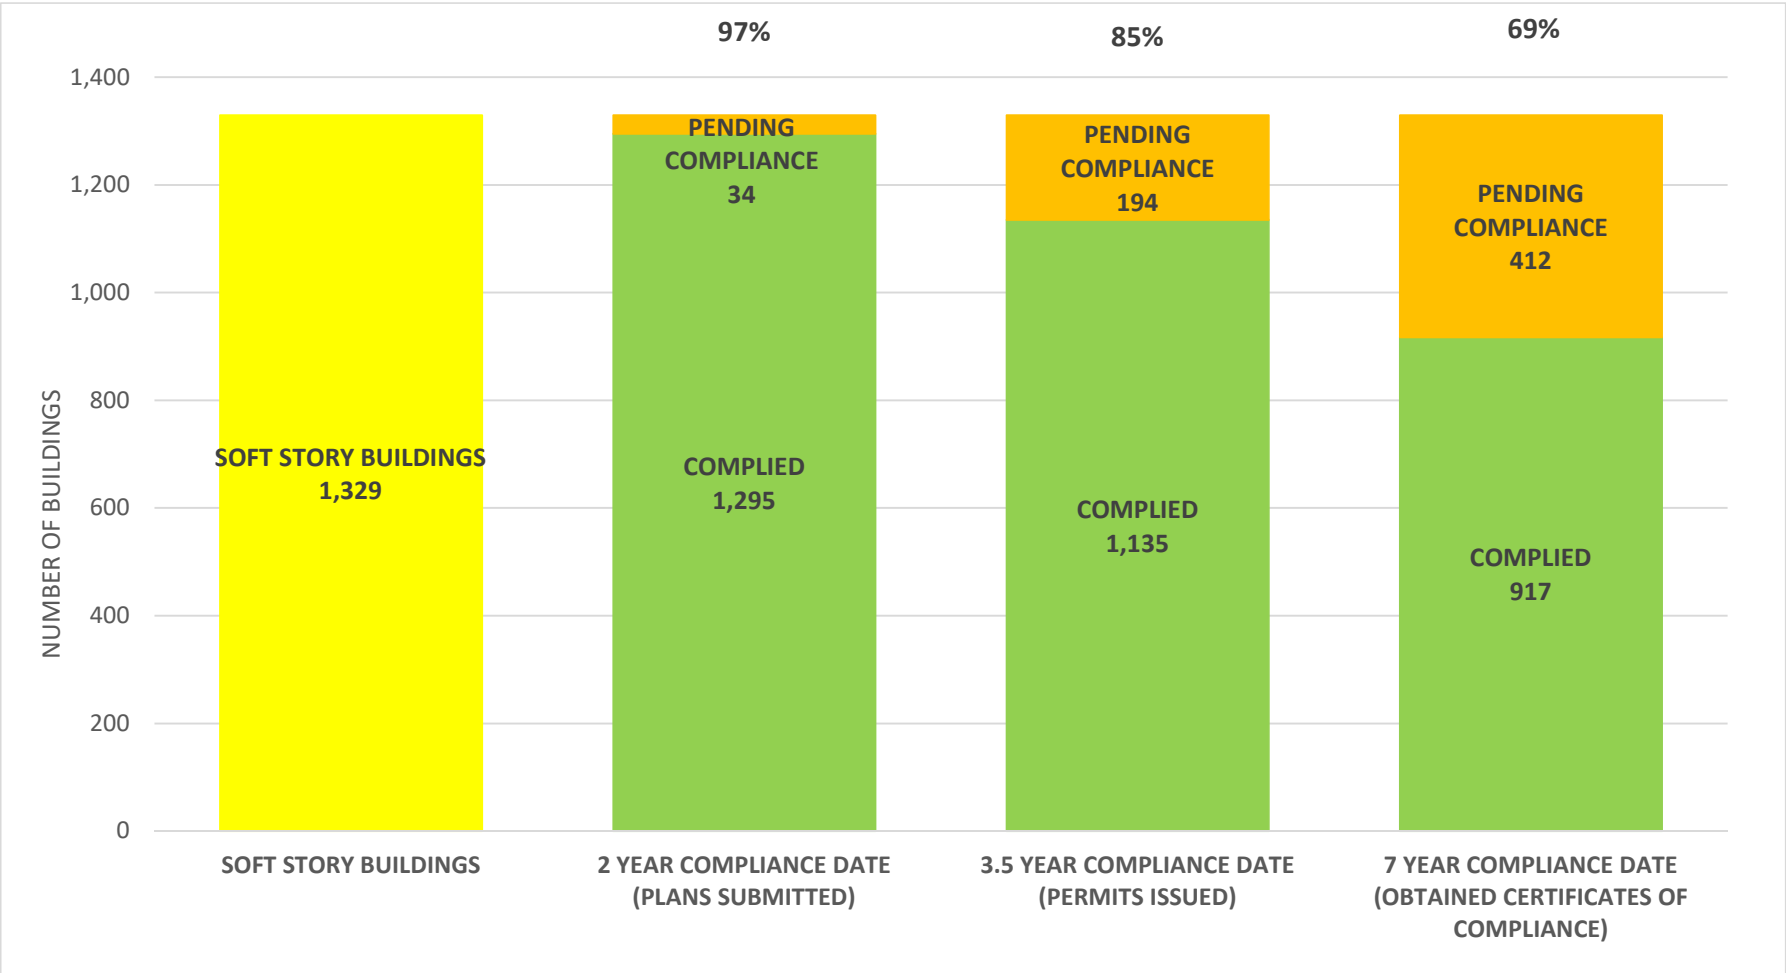

SOFT STORY RETROFIT PROGRAM STATUS FOR CD 4 AS OF October 1, 2022