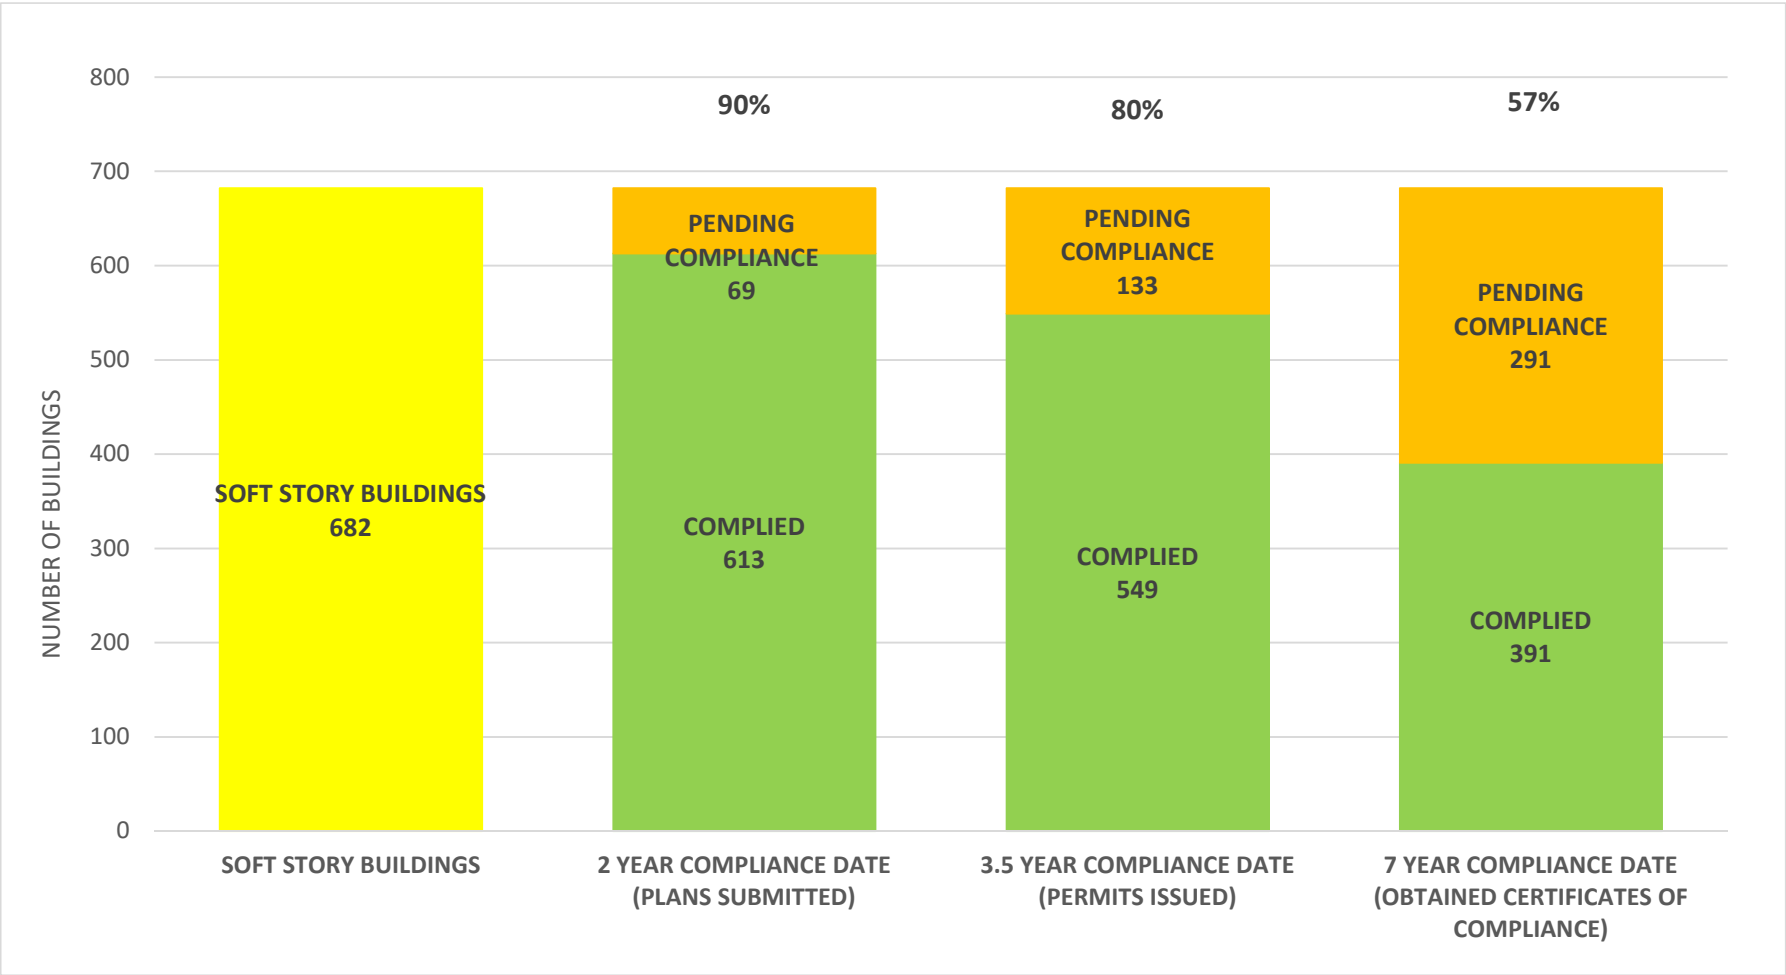

SOFT STORY RETROFIT PROGRAM STATUS FOR CD 3 AS OF October 1, 2022