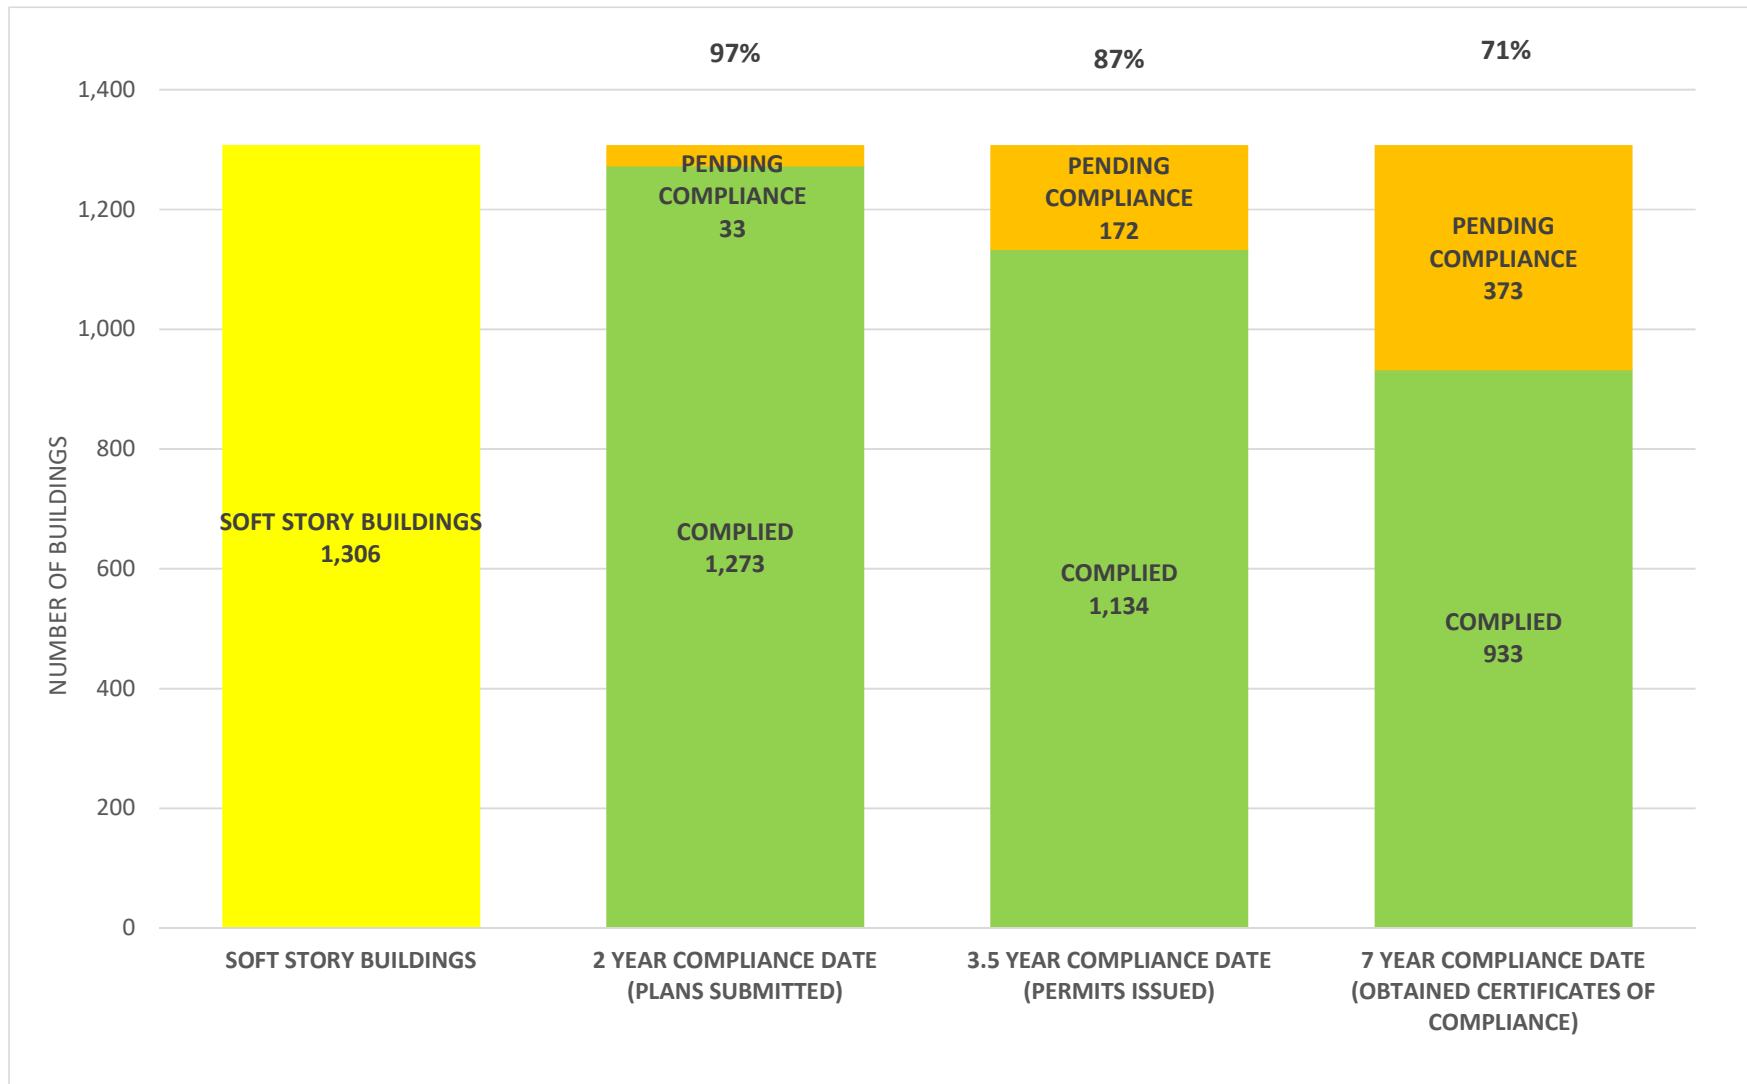

SOFT STORY RETROFIT PROGRAM STATUS AS OF **December 1, 2022**

SOFT STORY RETROFIT PROGRAM STATUS FOR CD 1 AS OF December 1, 2022

SOFT STORY RETROFIT PROGRAM STATUS FOR CD 2 AS OF December 1, 2022

SOFT STORY RETROFIT PROGRAM STATUS FOR CD 3 AS OF December 1, 2022

SOFT STORY RETROFIT PROGRAM STATUS FOR CD 4 AS OF December 1, 2022

SOFT STORY RETROFIT PROGRAM STATUS FOR CD 5 AS OF December 1, 2022

SOFT STORY RETROFIT PROGRAM STATUS FOR CD 6 AS OF December 1, 2022

SOFT STORY RETROFIT PROGRAM STATUS FOR CD 7 AS OF December 1, 2022

SOFT STORY RETROFIT PROGRAM STATUS FOR CD 12 AS OF December 1, 2022

SOFT STORY RETROFIT PROGRAM STATUS FOR CD 13 AS OF December 1, 2022

SOFT STORY RETROFIT PROGRAM STATUS FOR CD 14 AS OF December 1, 2022