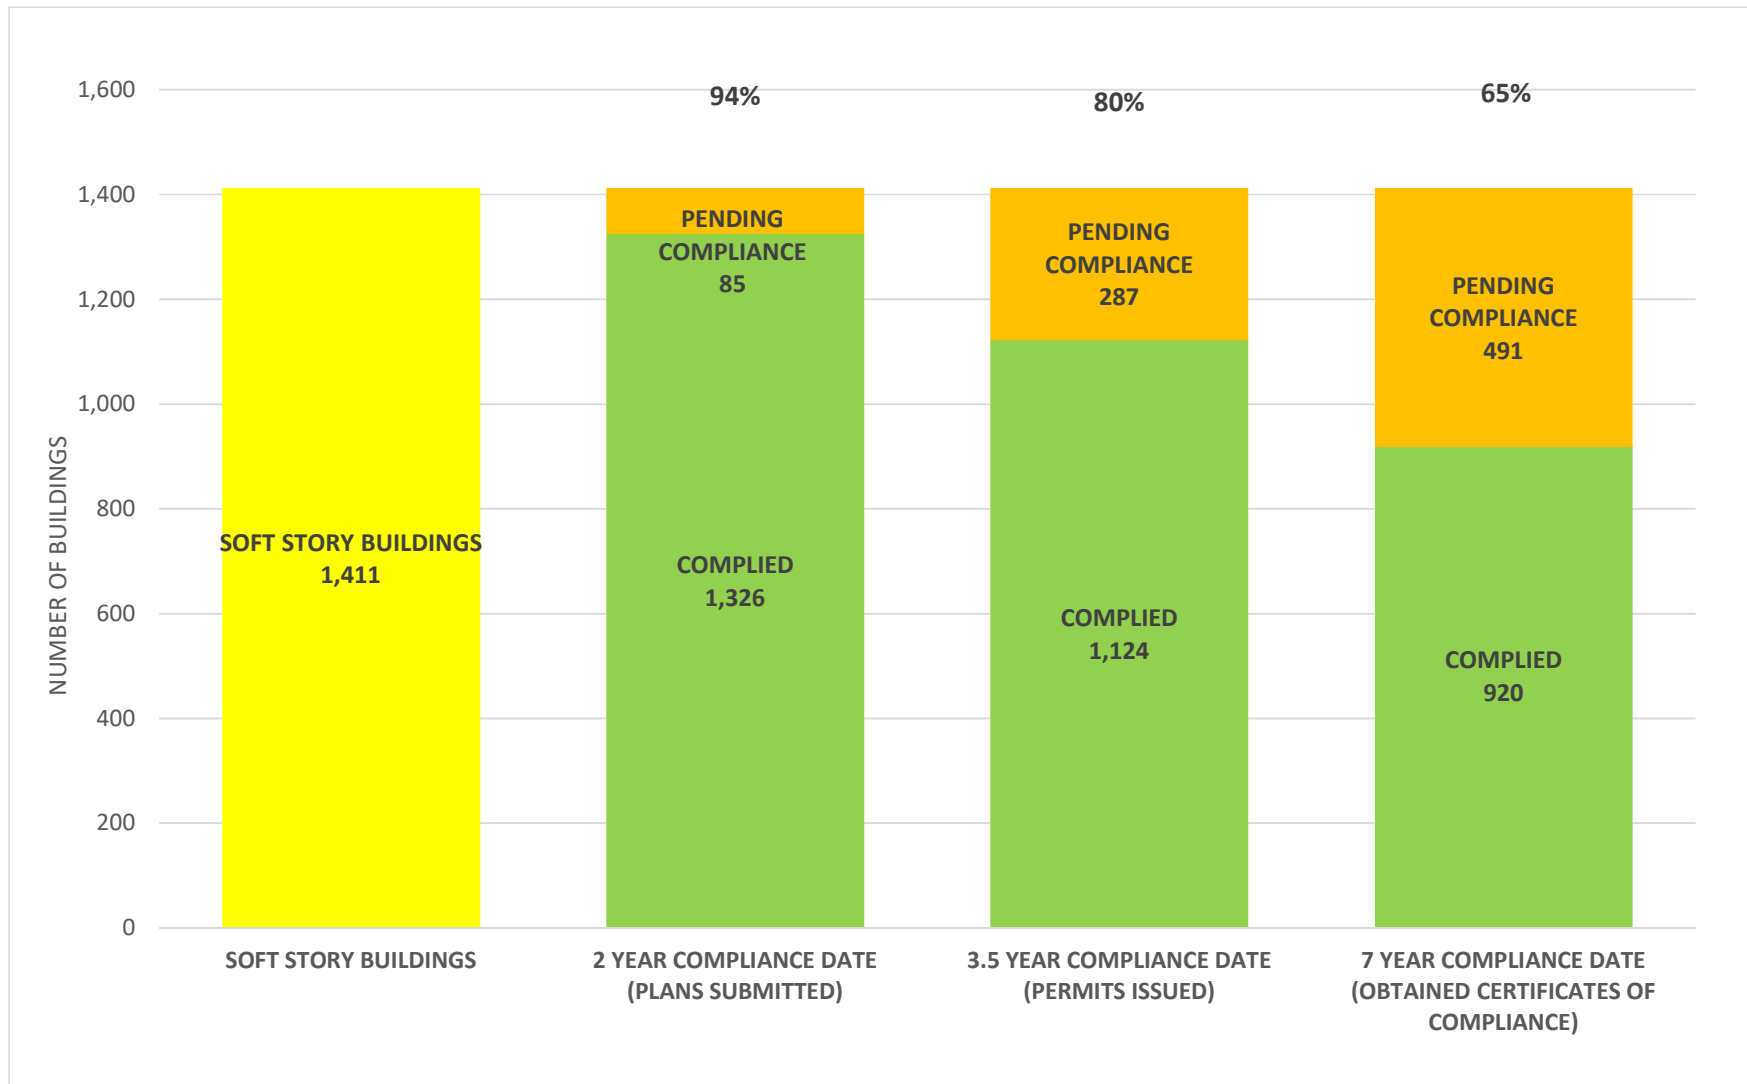

SOFT STORY RETROFIT PROGRAM STATUS AS OF **December 1, 2022**

SOFT STORY RETROFIT PROGRAM STATUS FOR CD 1 AS OF December 1, 2022

SOFT STORY RETROFIT PROGRAM STATUS FOR CD 2 AS OF December 1, 2022

SOFT STORY RETROFIT PROGRAM STATUS FOR CD 3 AS OF December 1, 2022