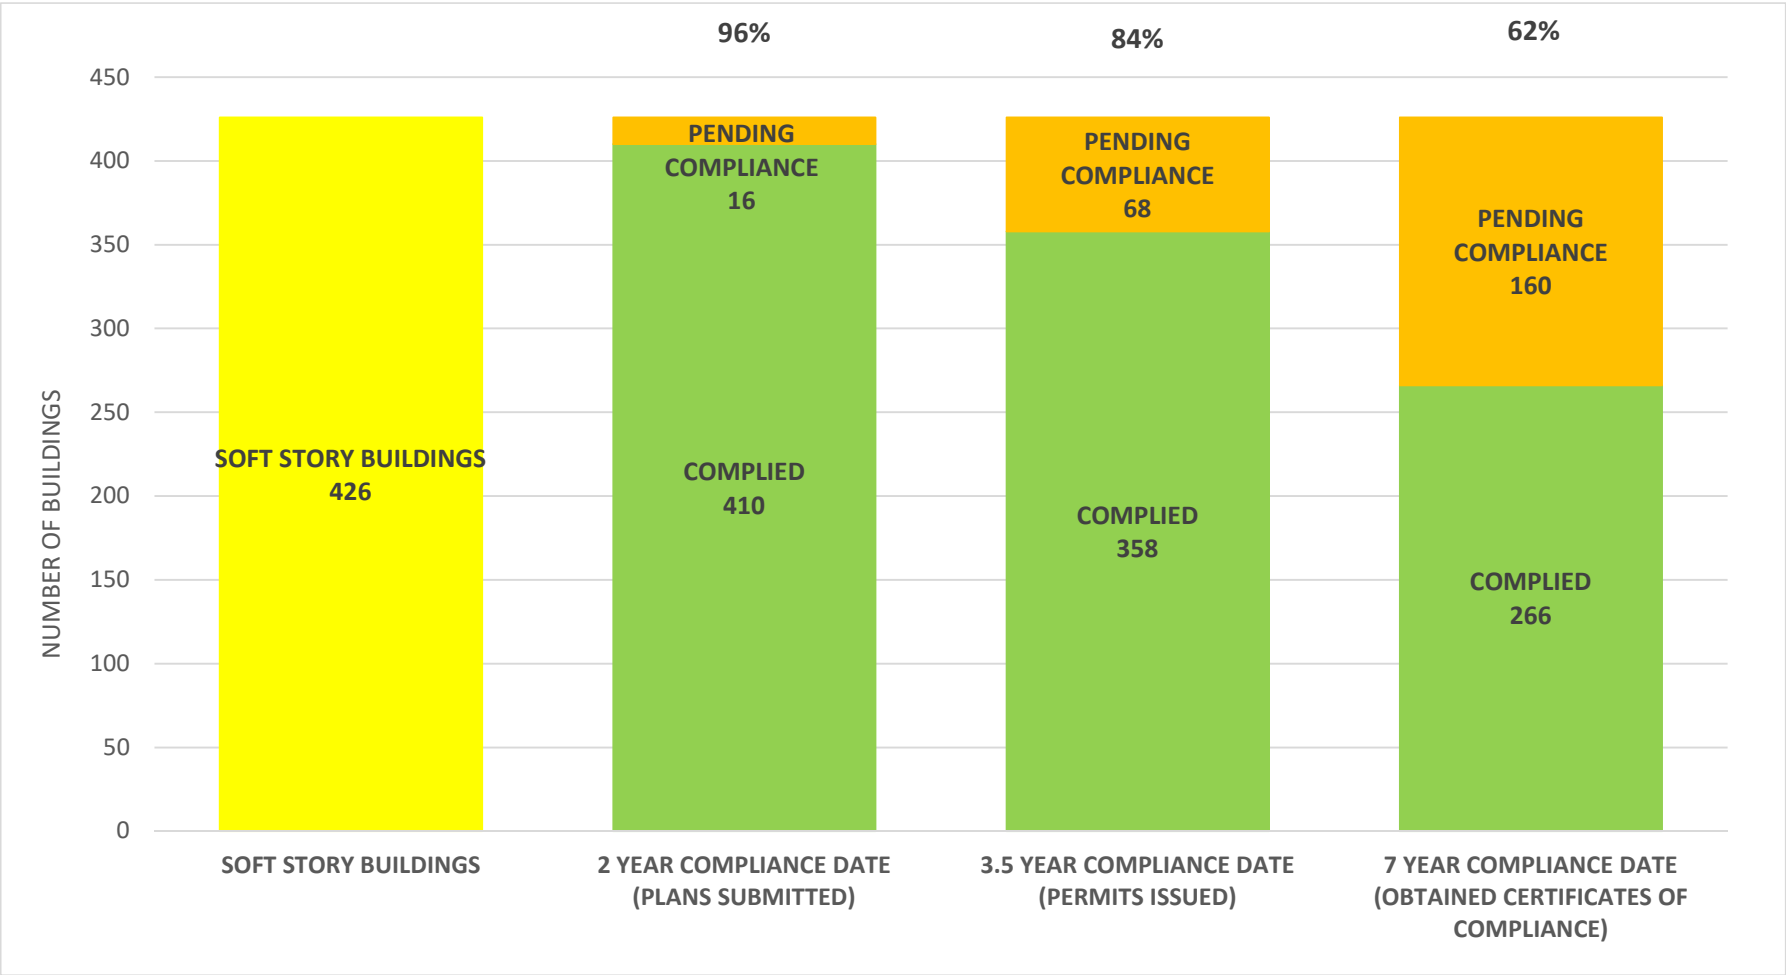

SOFT STORY RETROFIT PROGRAM STATUS AS OF **December 1, 2022**

SOFT STORY RETROFIT PROGRAM STATUS FOR CD 1 AS OF December 1, 2022

SOFT STORY RETROFIT PROGRAM STATUS FOR CD 2 AS OF December 1, 2022

SOFT STORY RETROFIT PROGRAM STATUS FOR CD 3 AS OF December 1, 2022