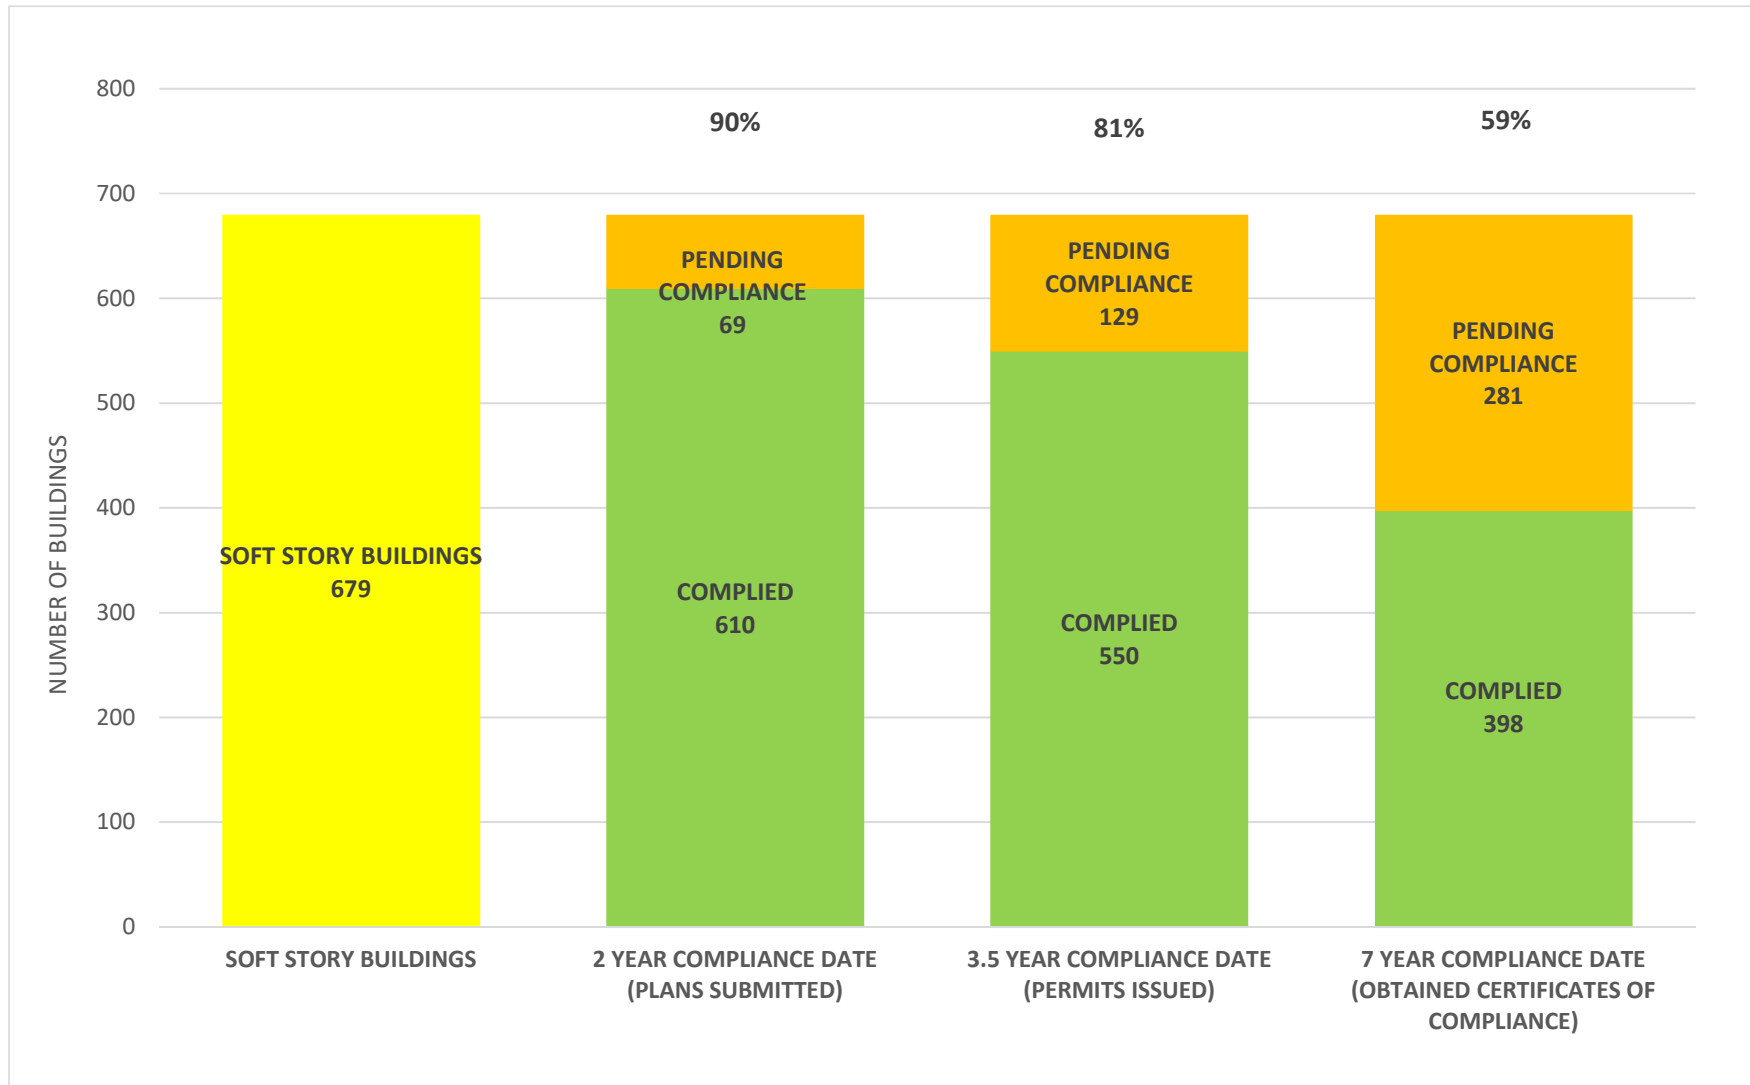

SOFT STORY RETROFIT PROGRAM STATUS FOR CD 3 AS OF December 1, 2022