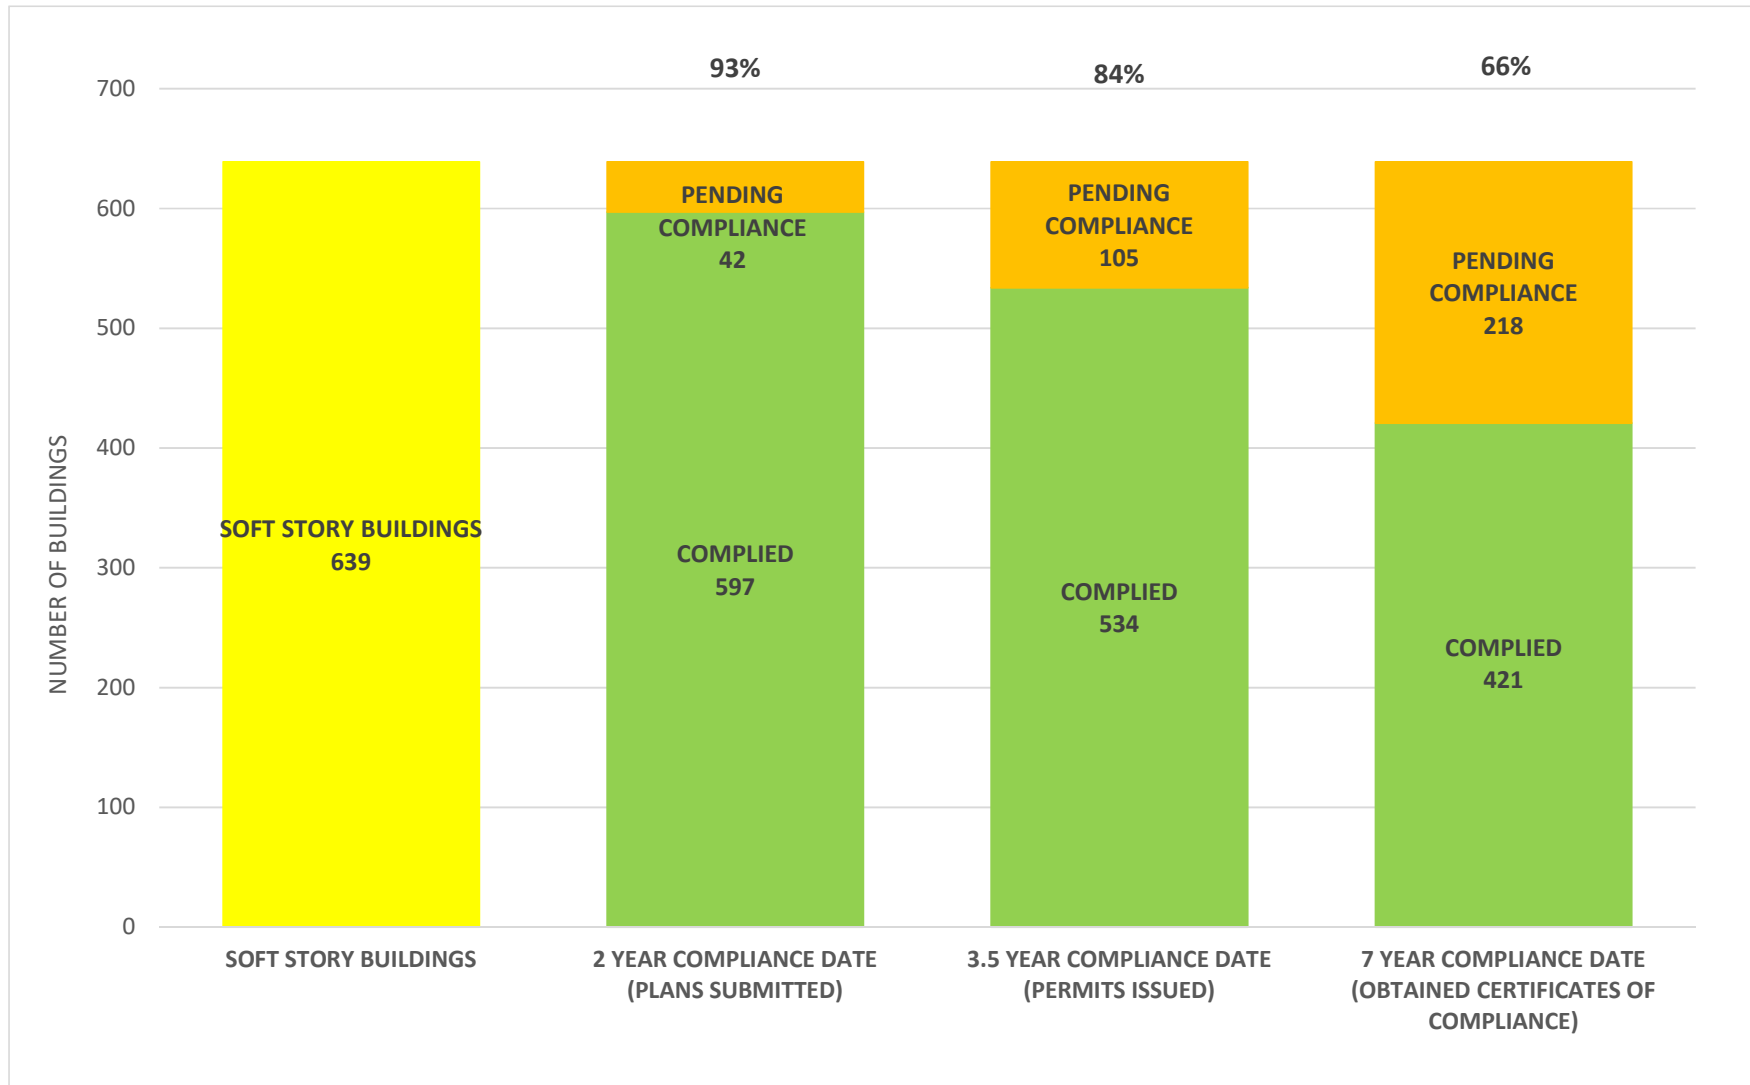

SOFT STORY RETROFIT PROGRAM STATUS FOR CD 6 AS OF December 1, 2022