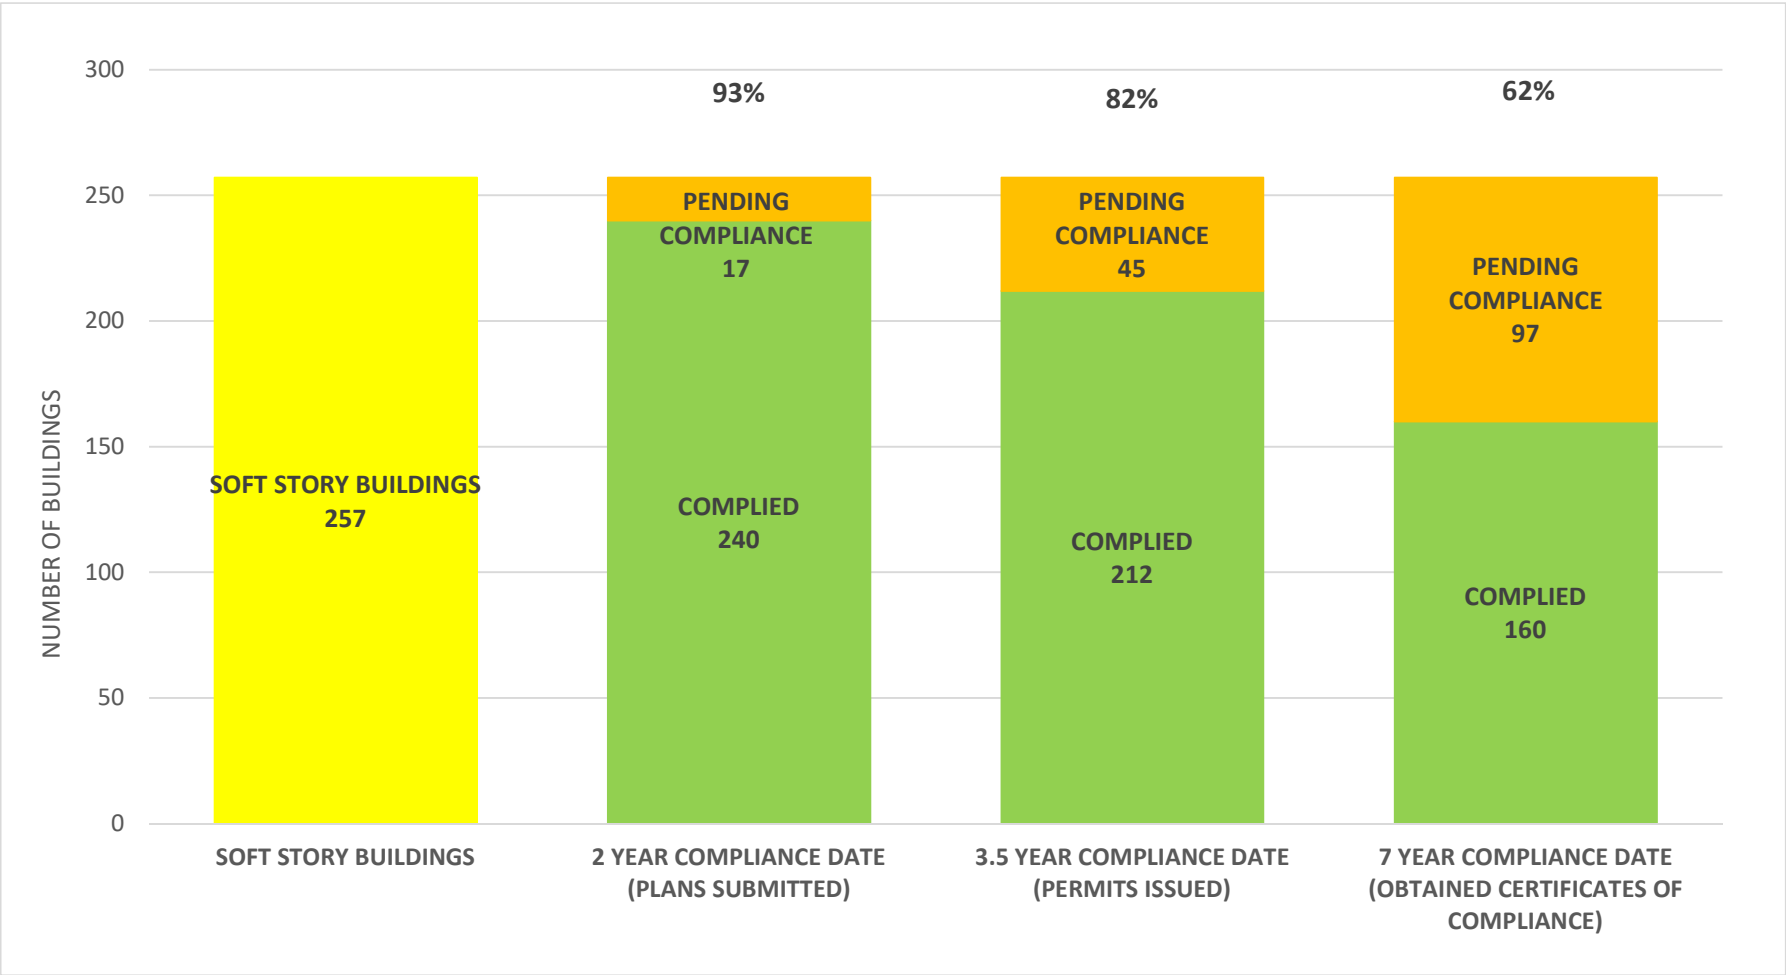

SOFT STORY RETROFIT PROGRAM STATUS FOR CD 14 AS OF December 1, 2022