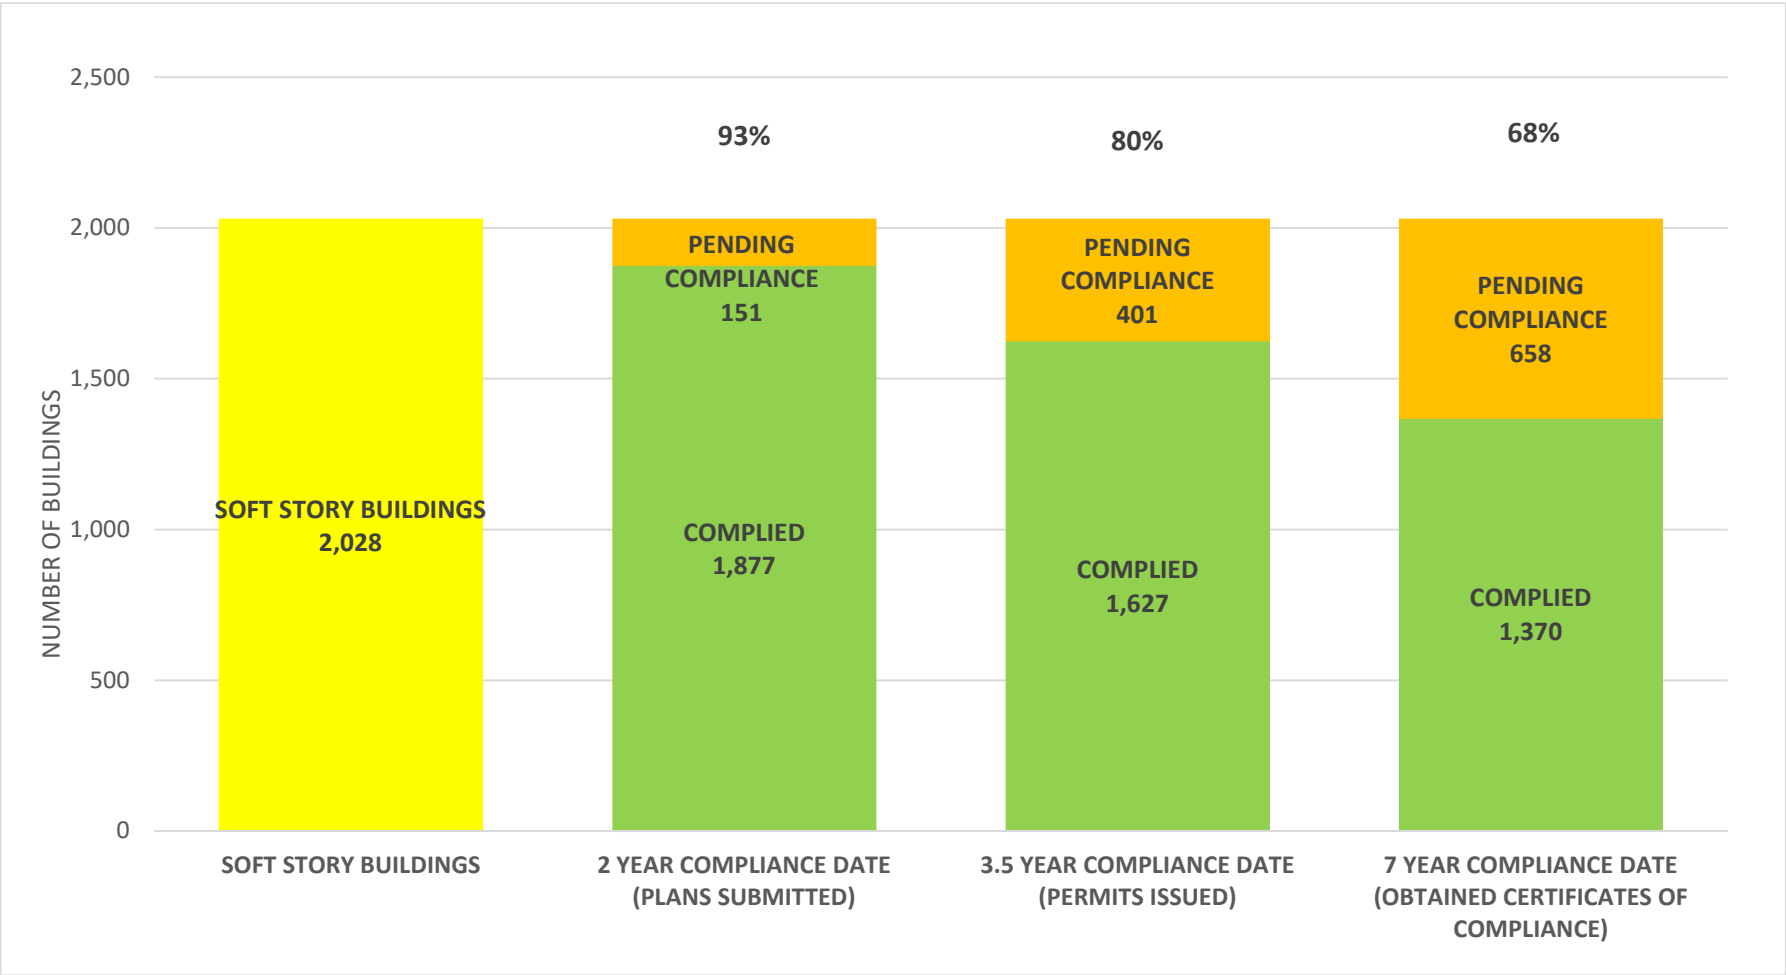

SOFT STORY RETROFIT PROGRAM STATUS FOR CD 8 AS OF December 1, 2022

SOFT STORY RETROFIT PROGRAM STATUS FOR CD 9 AS OF December 1, 2022

SOFT STORY RETROFIT PROGRAM STATUS FOR CD 10 AS OF December 1, 2022

SOFT STORY RETROFIT PROGRAM STATUS FOR CD 11 AS OF December 1, 2022