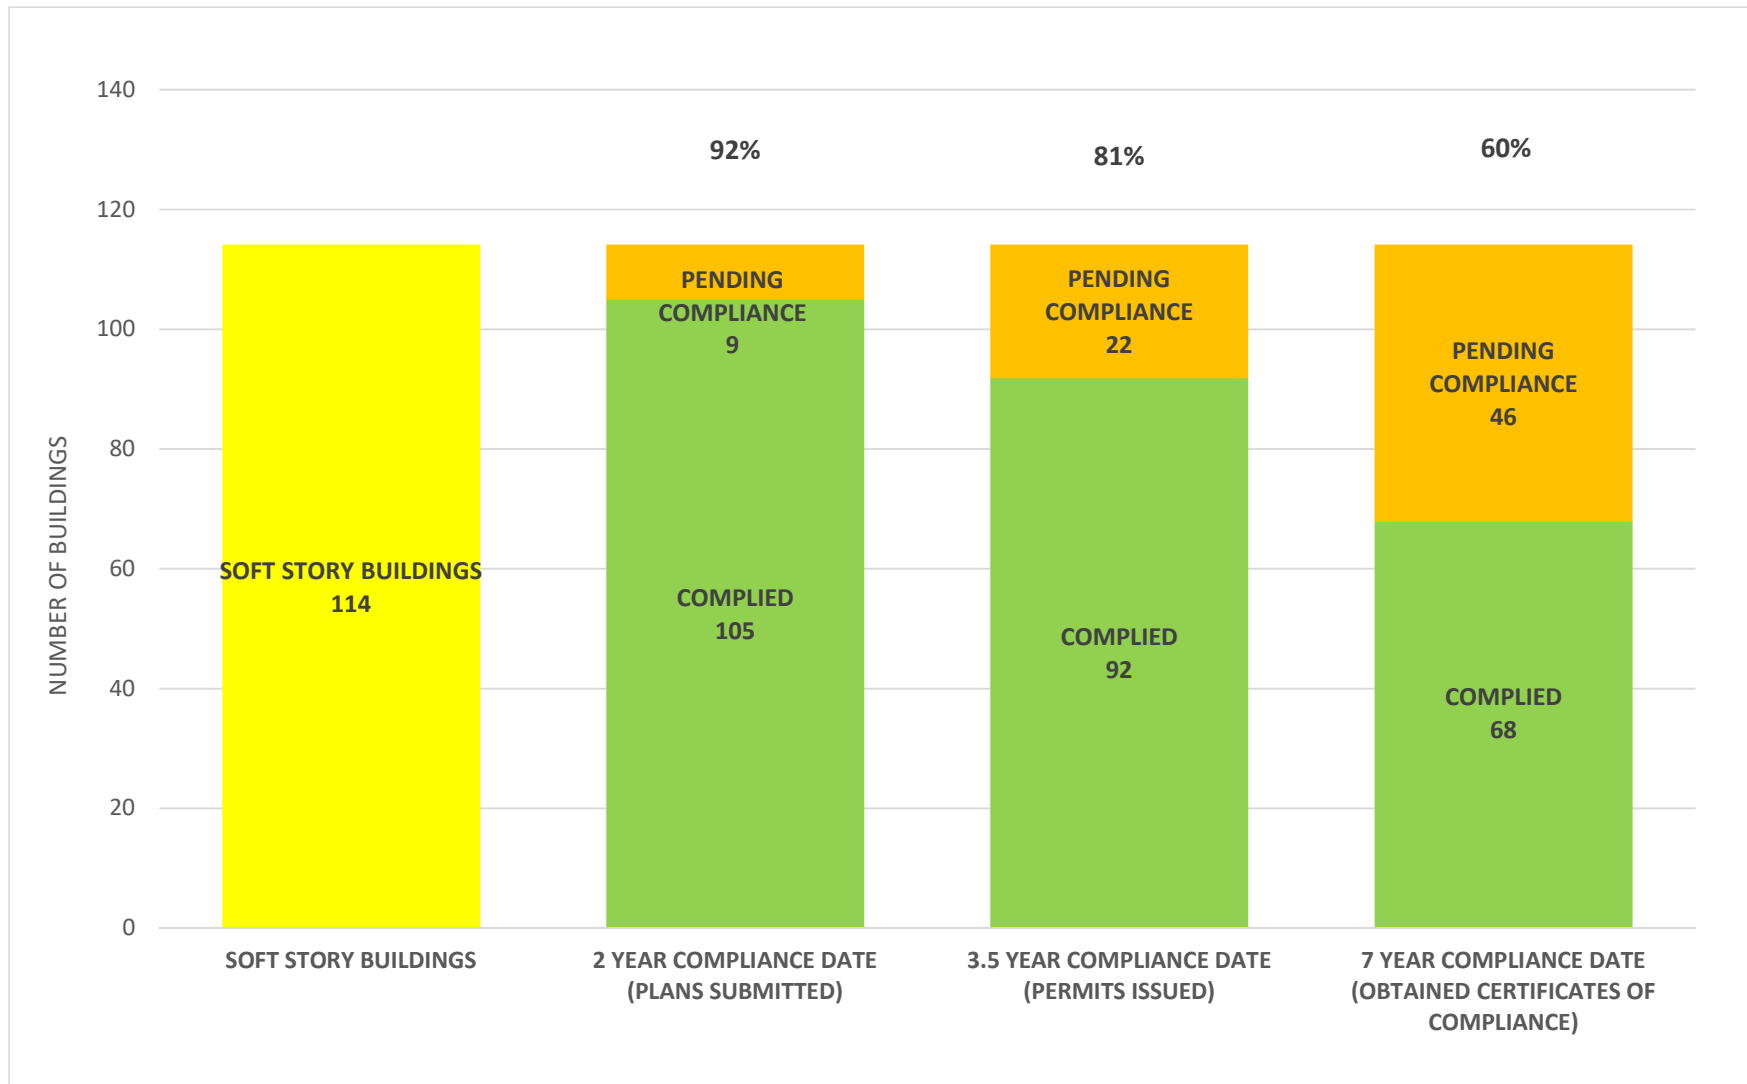

SOFT STORY RETROFIT PROGRAM STATUS FOR CD 9 AS OF December 1, 2022