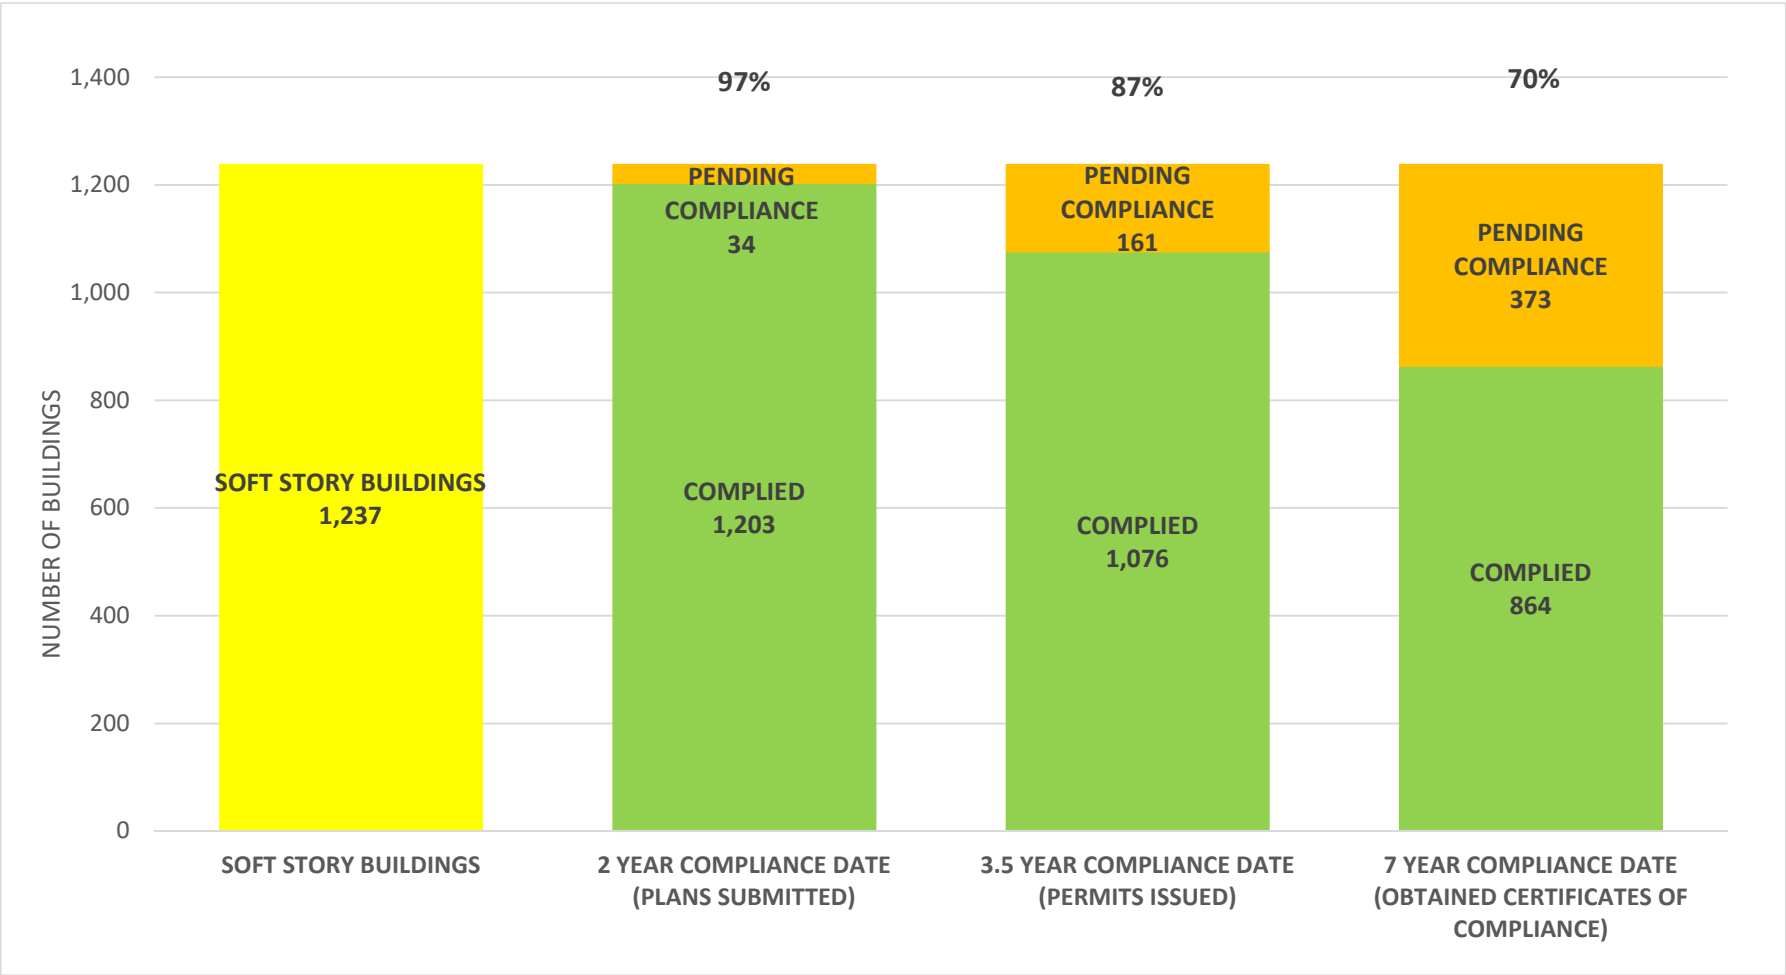

SOFT STORY RETROFIT PROGRAM STATUS FOR CD 10 AS OF December 1, 2022