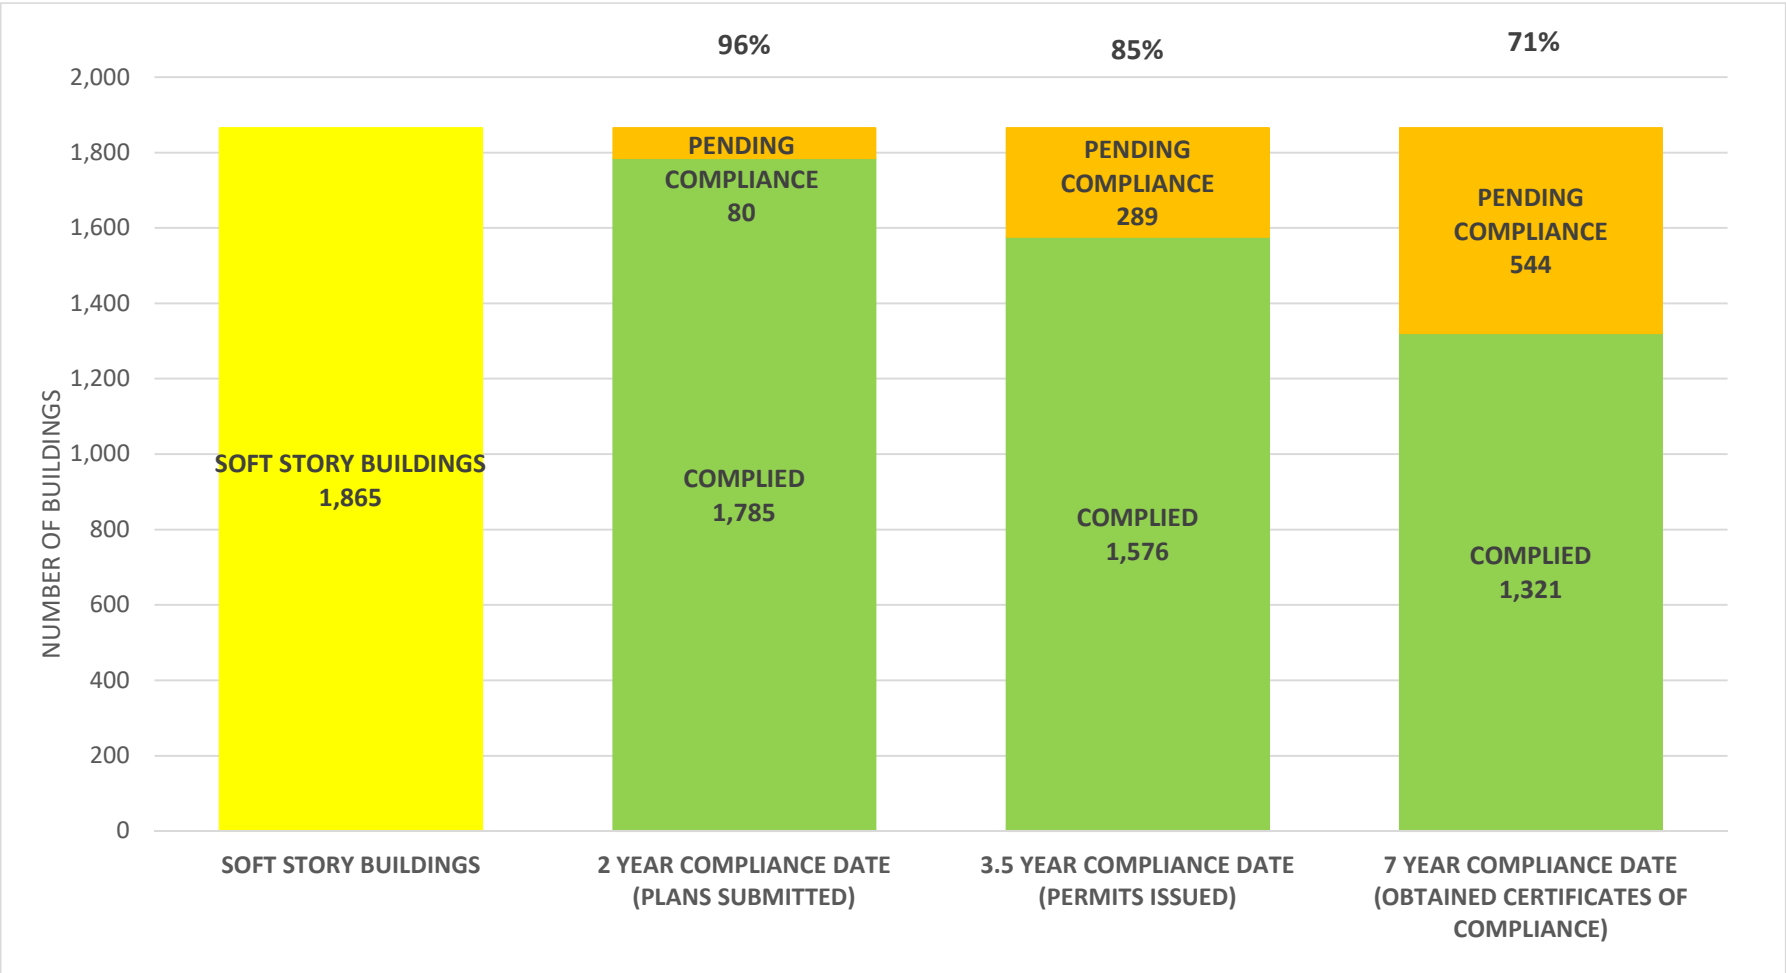

SOFT STORY RETROFIT PROGRAM STATUS FOR CD 5 AS OF December 1, 2022