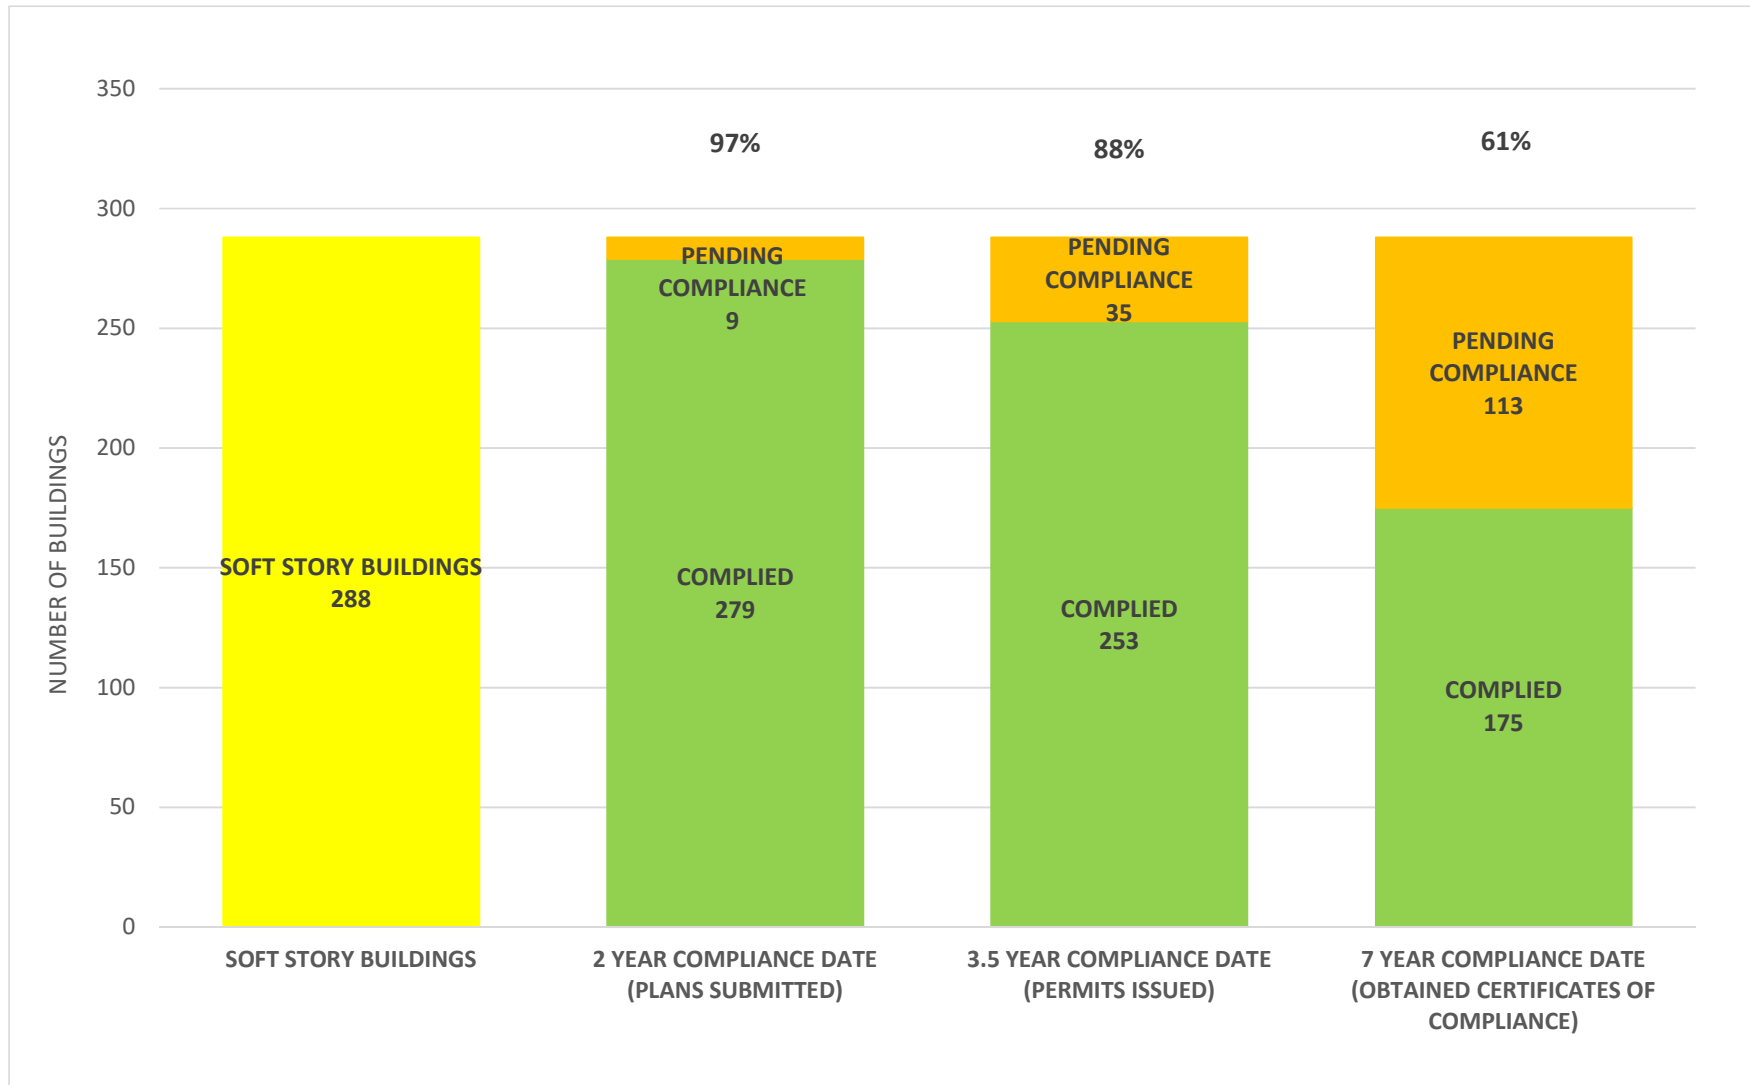

SOFT STORY RETROFIT PROGRAM STATUS FOR CD 12 AS OF December 1, 2022