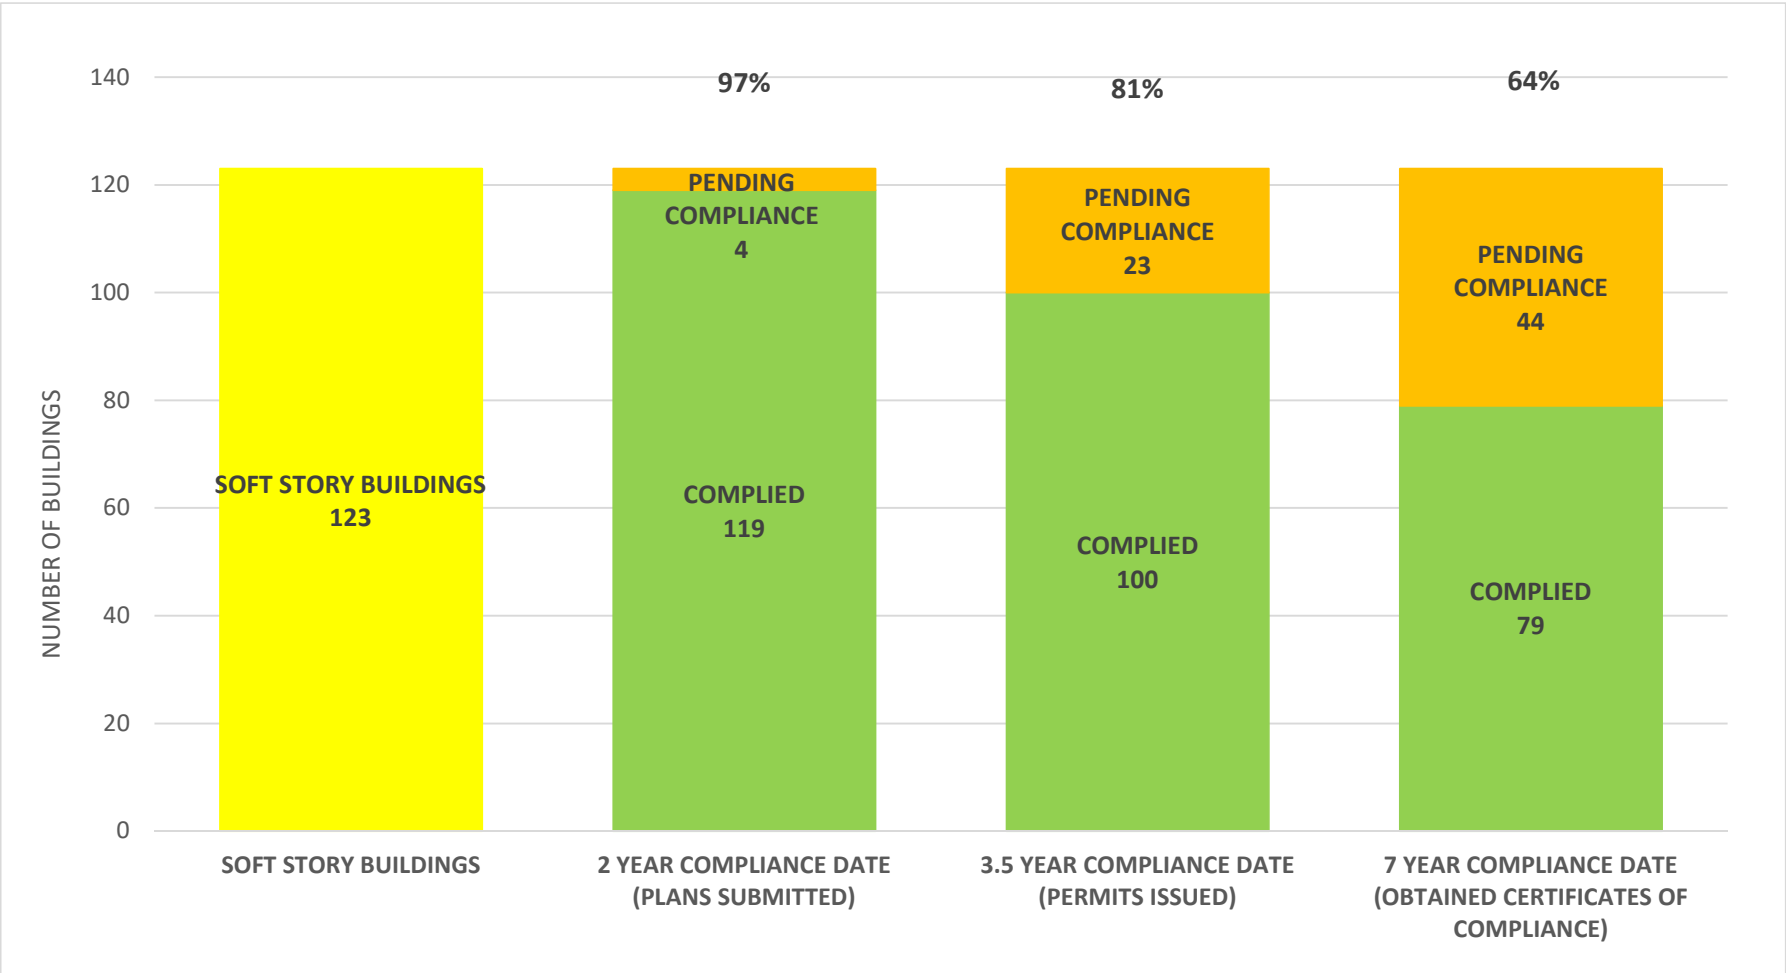

SOFT STORY RETROFIT PROGRAM STATUS FOR CD 4 AS OF December 1, 2022

SOFT STORY RETROFIT PROGRAM STATUS FOR CD 5 AS OF December 1, 2022

SOFT STORY RETROFIT PROGRAM STATUS FOR CD 6 AS OF December 1, 2022

SOFT STORY RETROFIT PROGRAM STATUS FOR CD 7 AS OF December 1, 2022