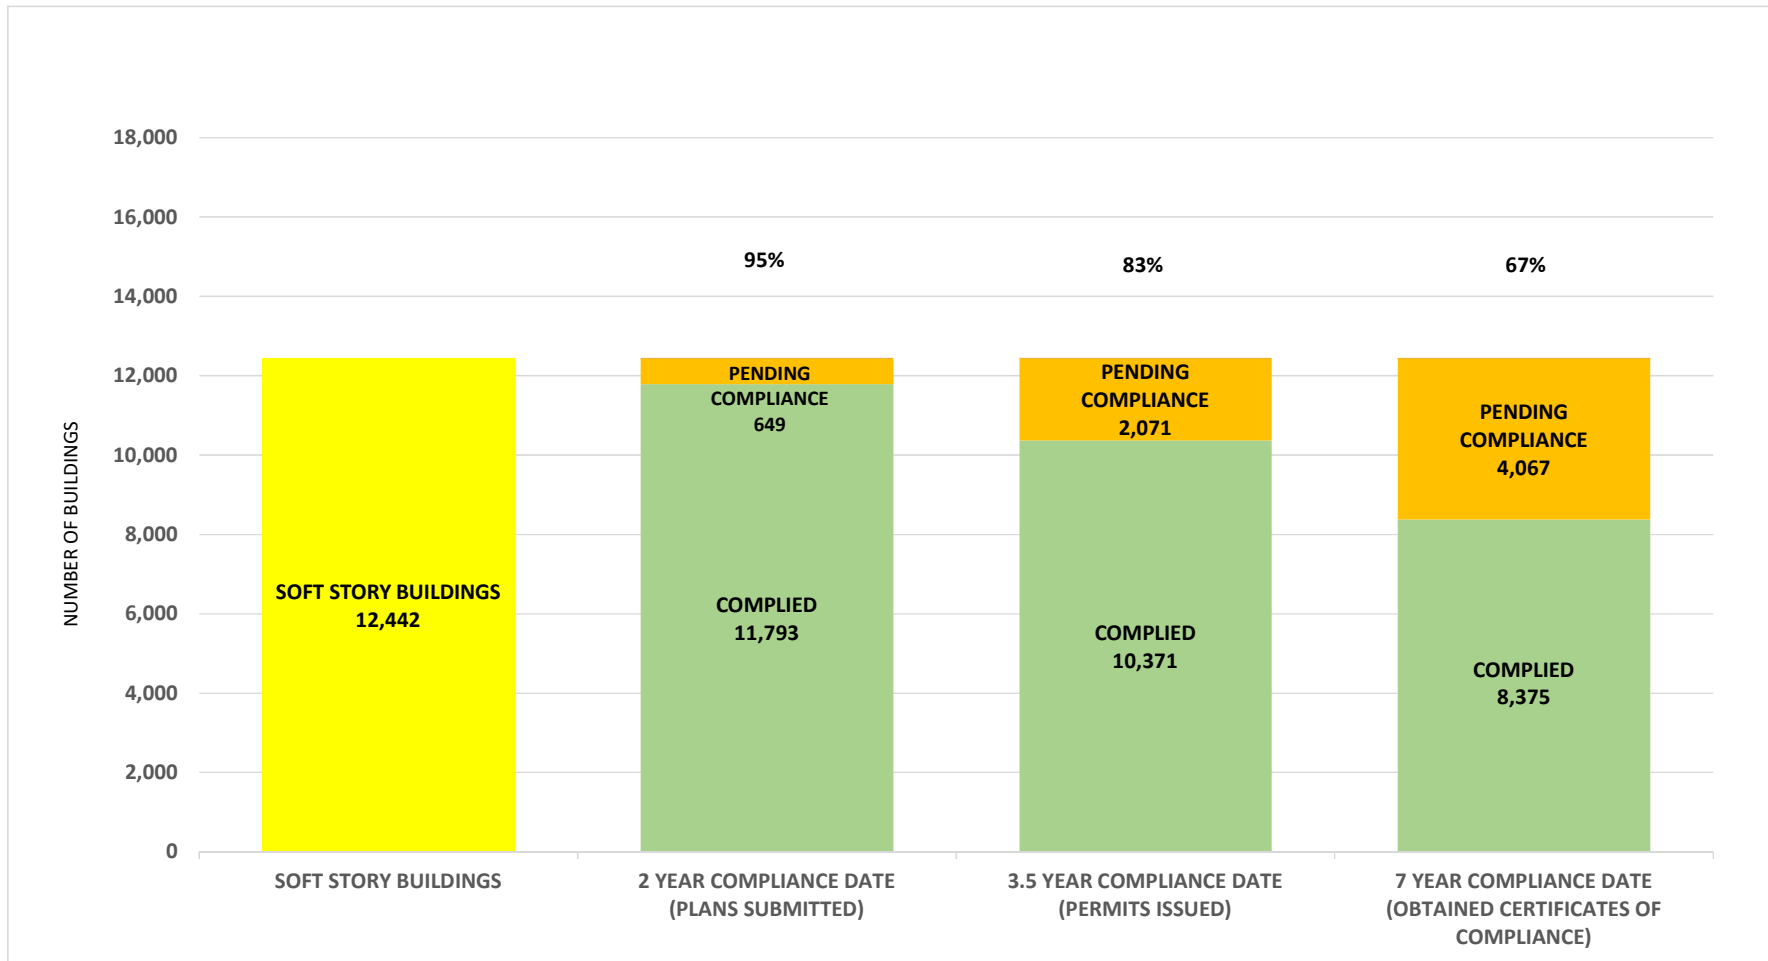

SOFT STORY RETROFIT PROGRAM STATUS AS OF **December 1, 2022**

SOFT STORY RETROFIT PROGRAM STATUS FOR CD 1 AS OF December 1, 2022

SOFT STORY RETROFIT PROGRAM STATUS FOR CD 2 AS OF December 1, 2022

SOFT STORY RETROFIT PROGRAM STATUS FOR CD 3 AS OF December 1, 2022