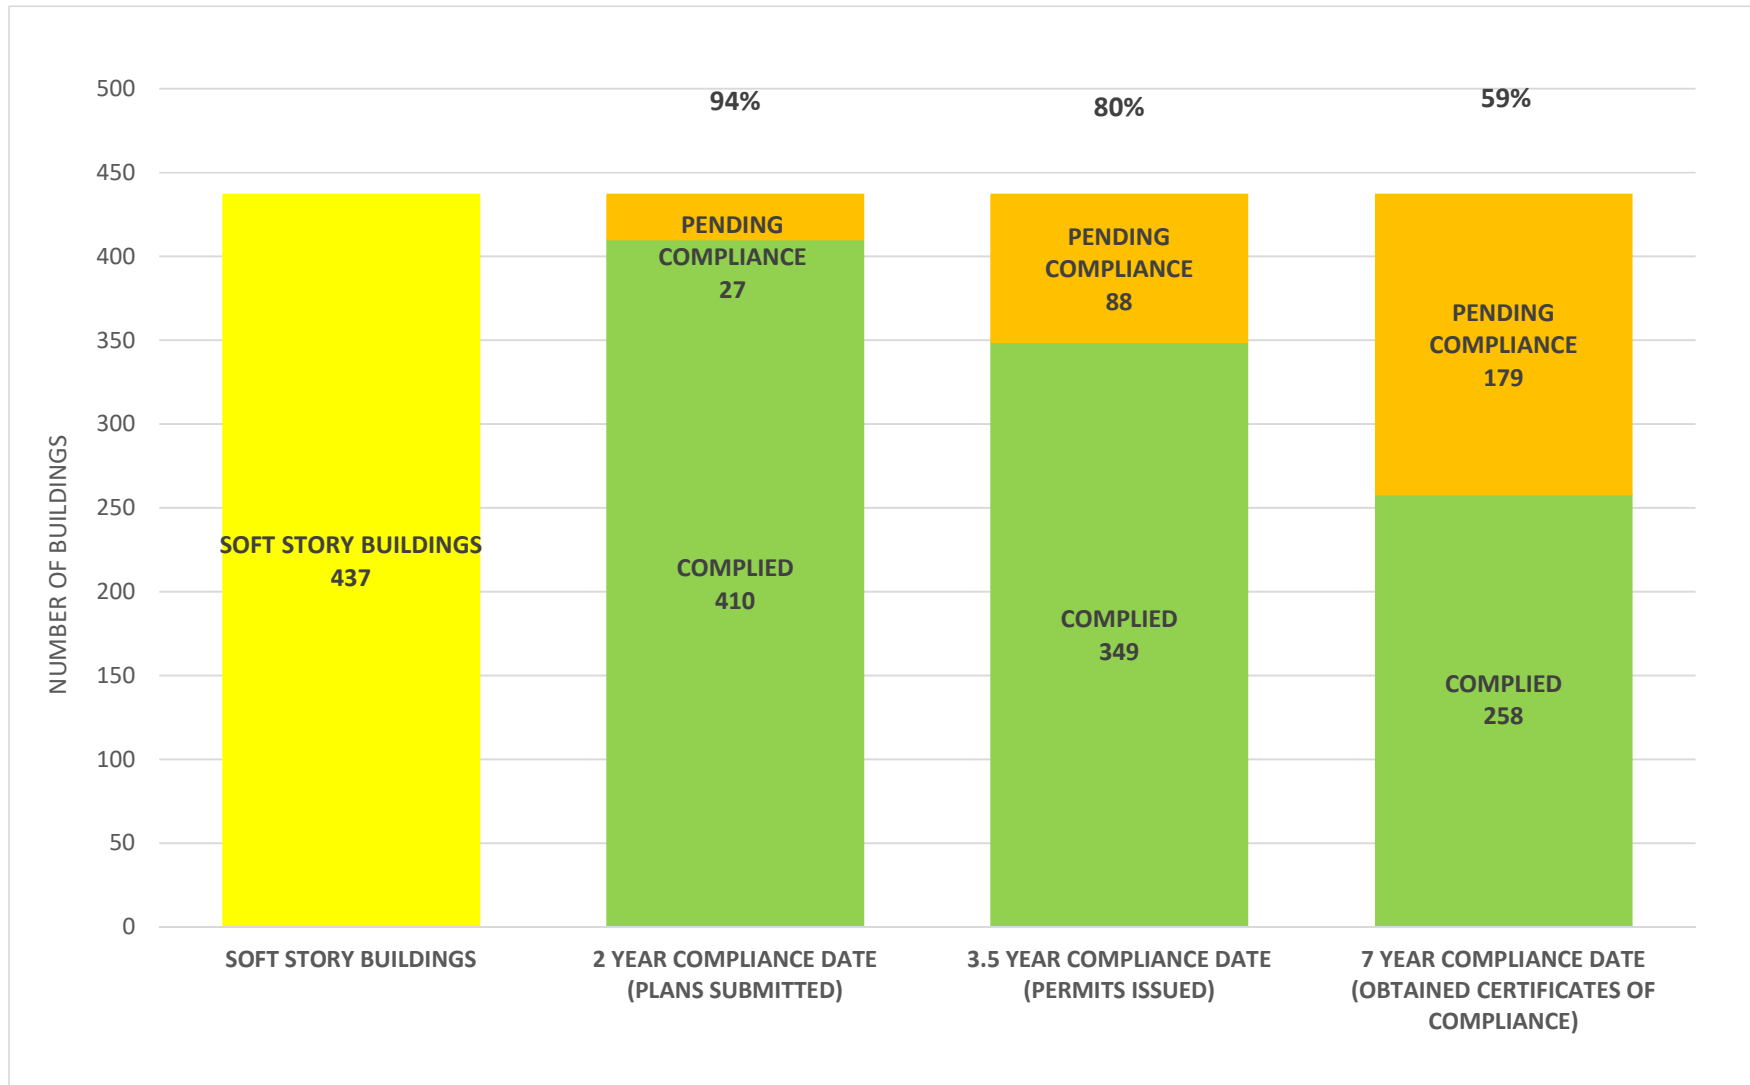

SOFT STORY RETROFIT PROGRAM STATUS FOR CD 8 AS OF December 1, 2022