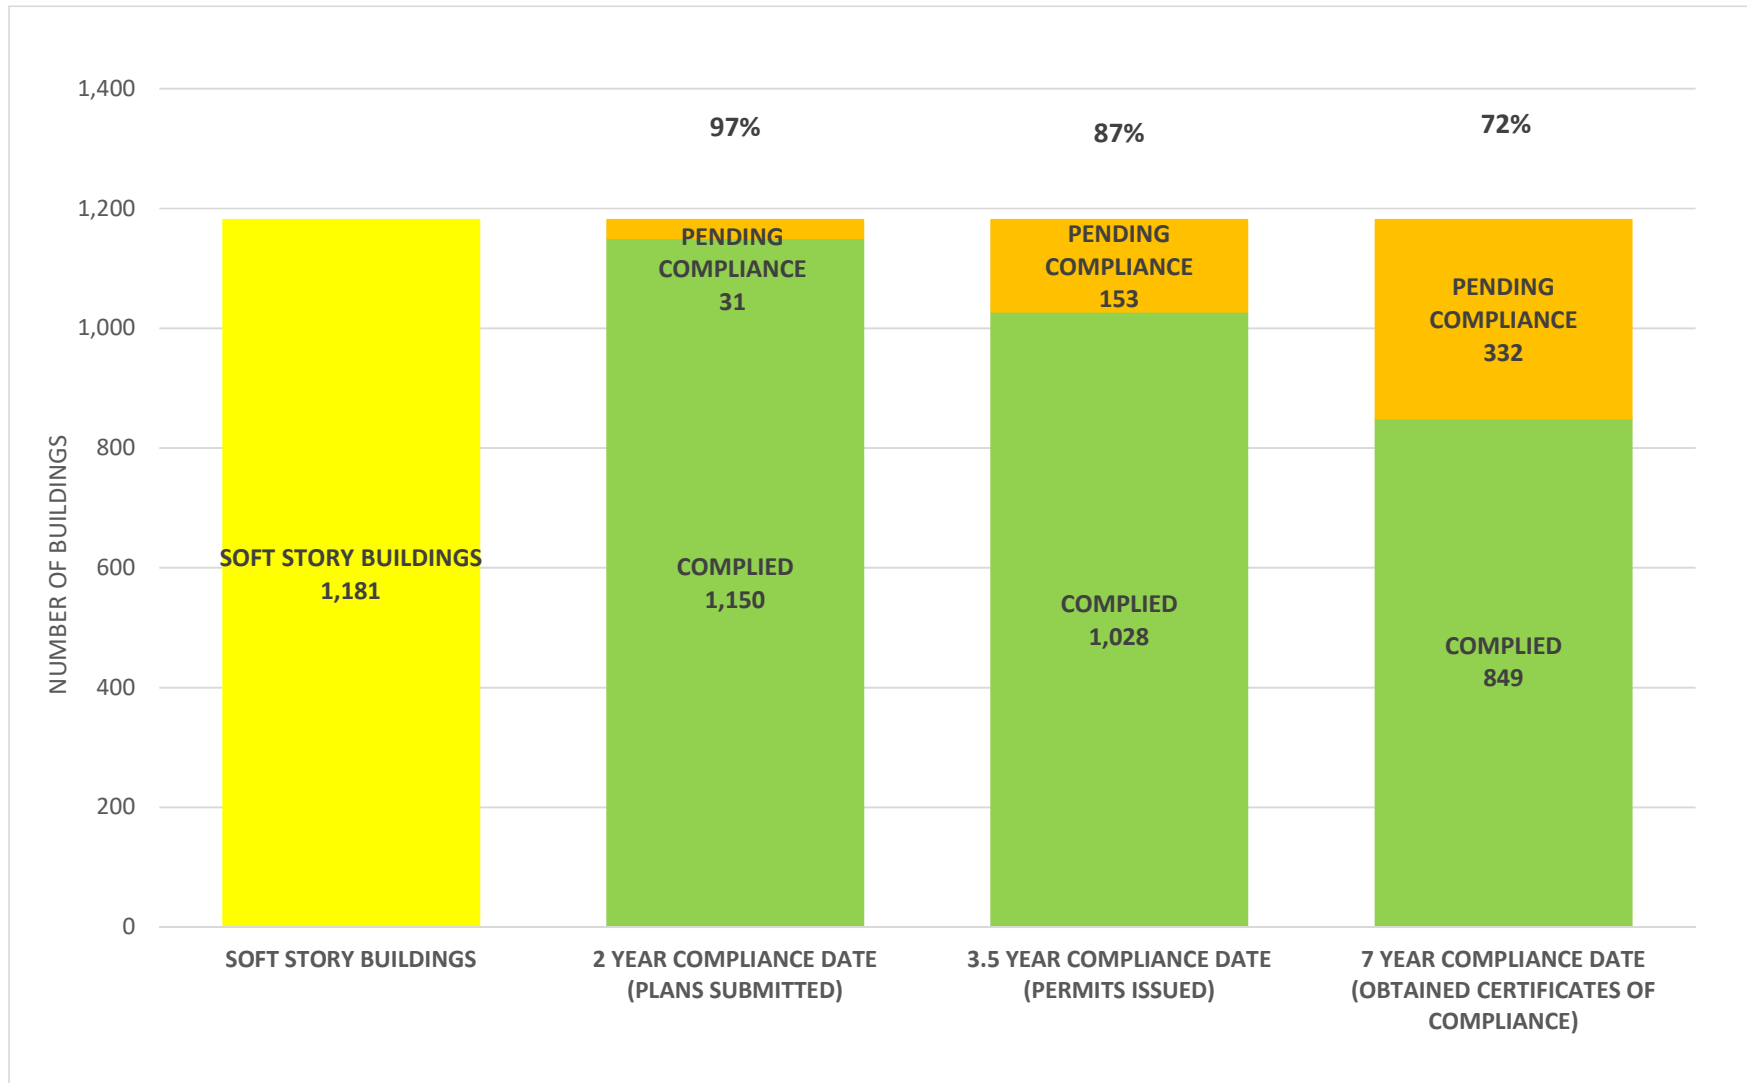

SOFT STORY RETROFIT PROGRAM STATUS FOR CD 8 AS OF December 1, 2022

SOFT STORY RETROFIT PROGRAM STATUS FOR CD 9 AS OF December 1, 2022

SOFT STORY RETROFIT PROGRAM STATUS FOR CD 10 AS OF December 1, 2022

SOFT STORY RETROFIT PROGRAM STATUS FOR CD 11 AS OF December 1, 2022

SOFT STORY RETROFIT PROGRAM STATUS FOR CD 12 AS OF December 1, 2022

SOFT STORY RETROFIT PROGRAM STATUS FOR CD 13 AS OF December 1, 2022

SOFT STORY RETROFIT PROGRAM STATUS FOR CD 14 AS OF December 1, 2022