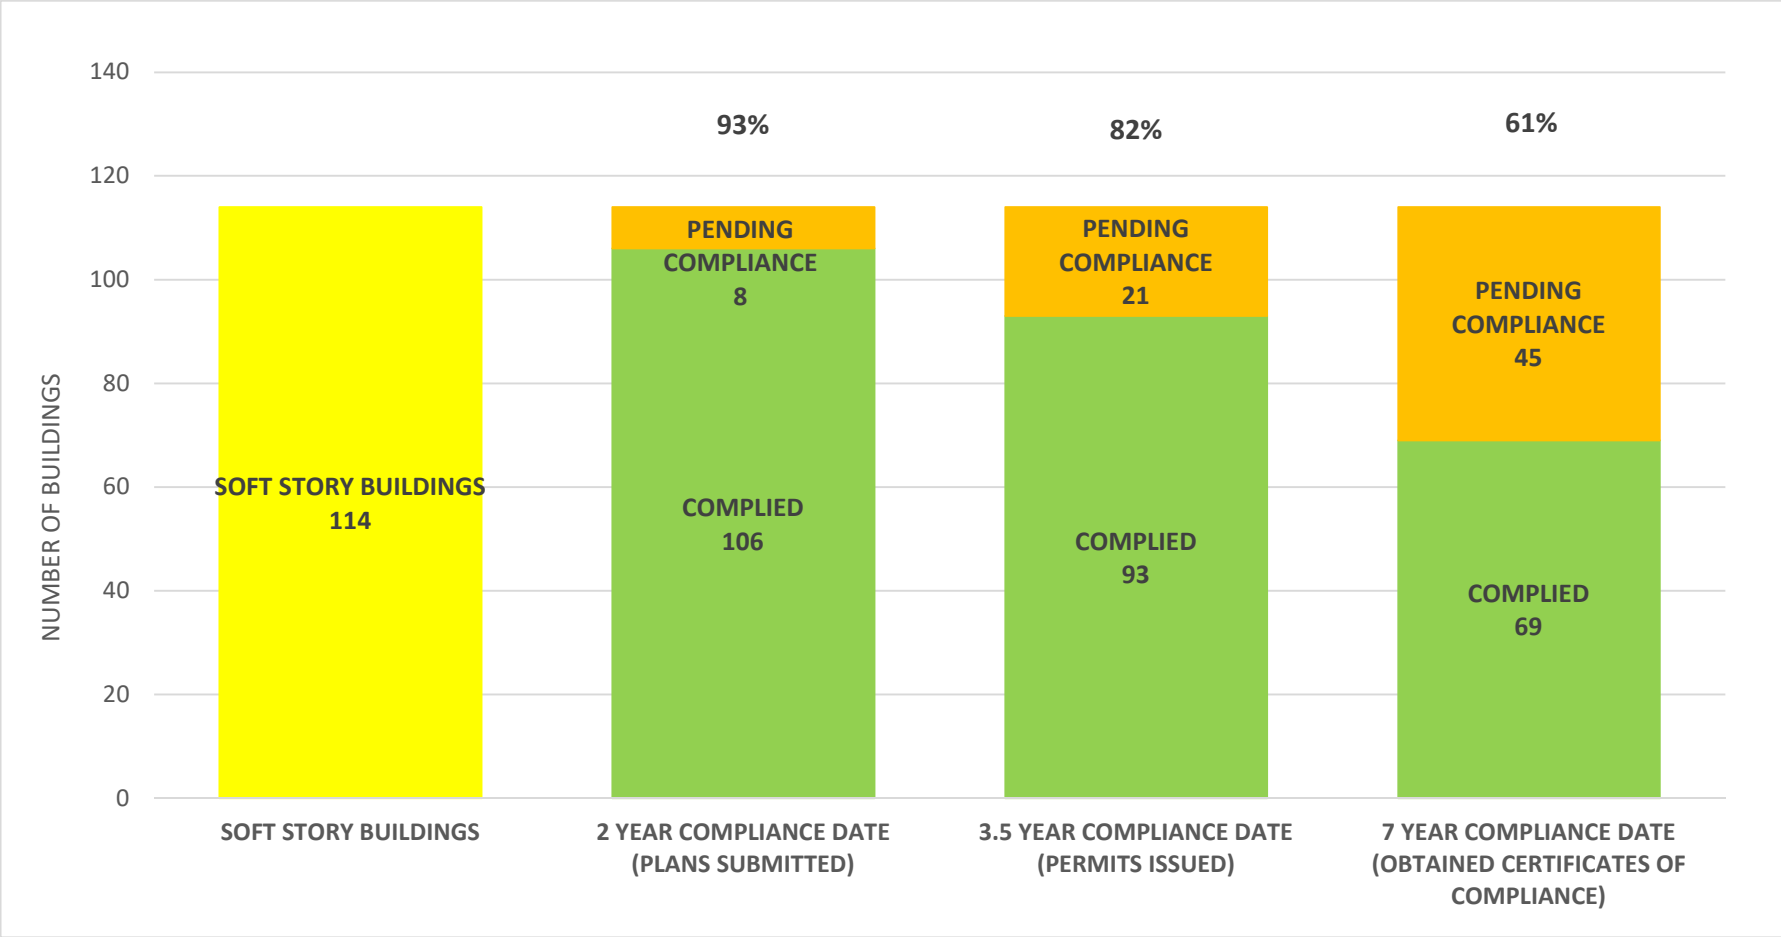

SOFT STORY RETROFIT PROGRAM STATUS FOR CD 9 AS OF January 1, 2023