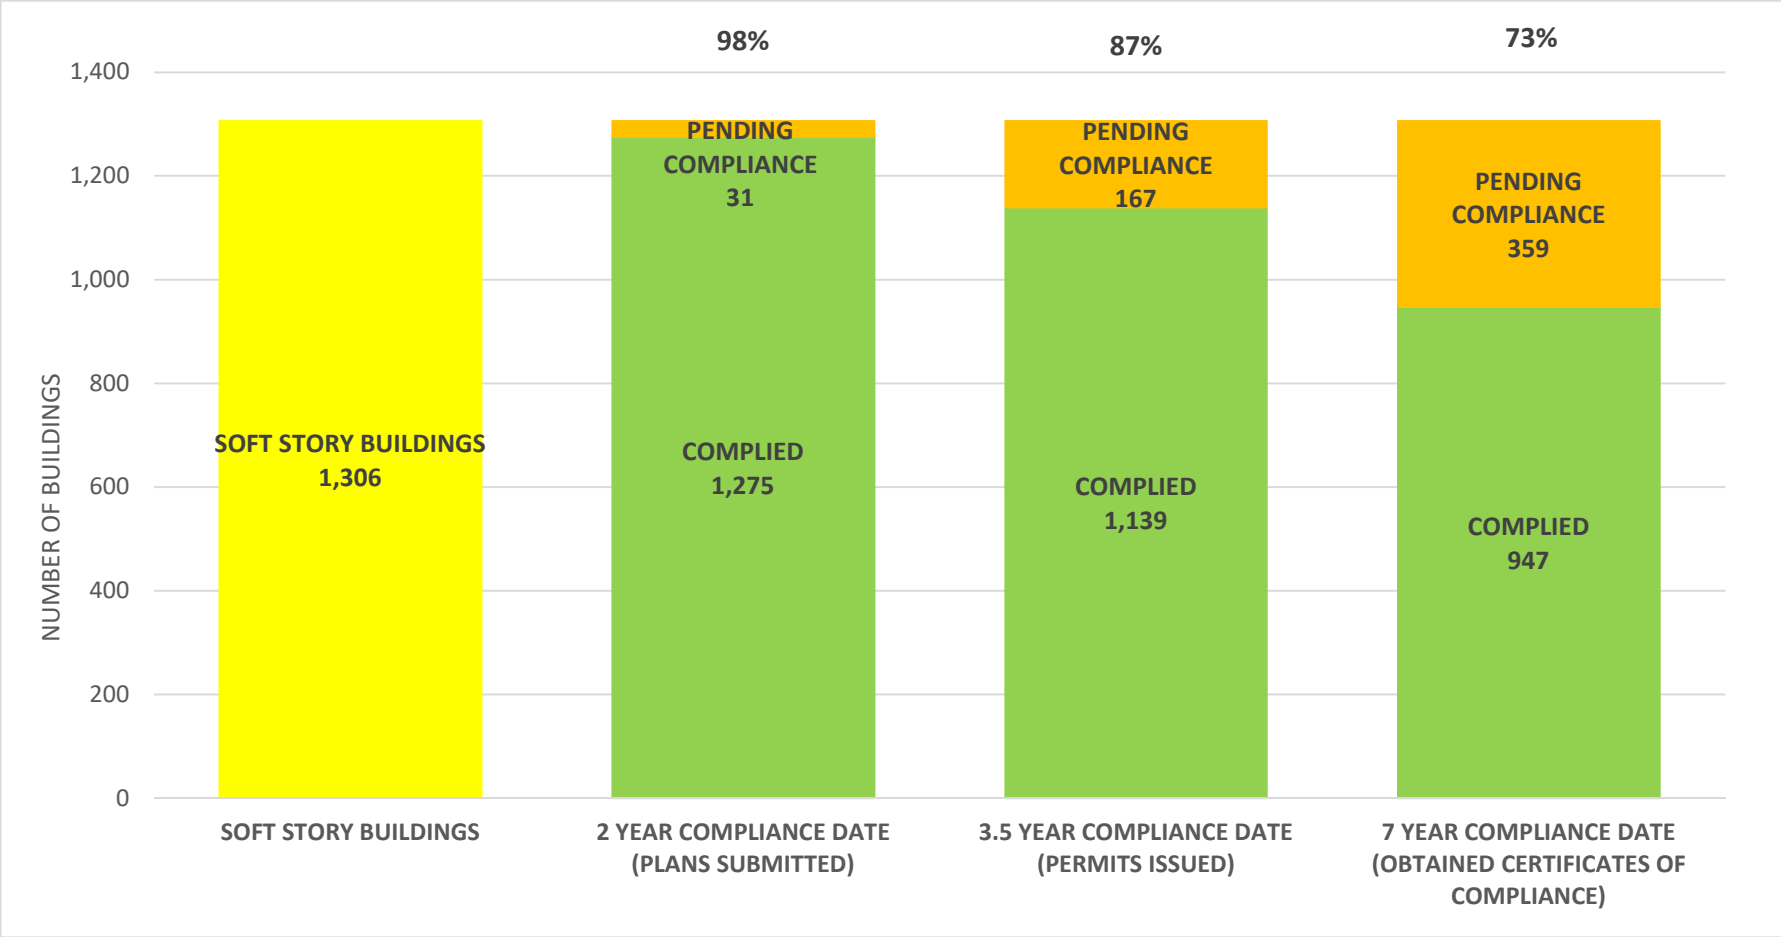

SOFT STORY RETROFIT PROGRAM STATUS FOR CD 4 AS OF January 1, 2023