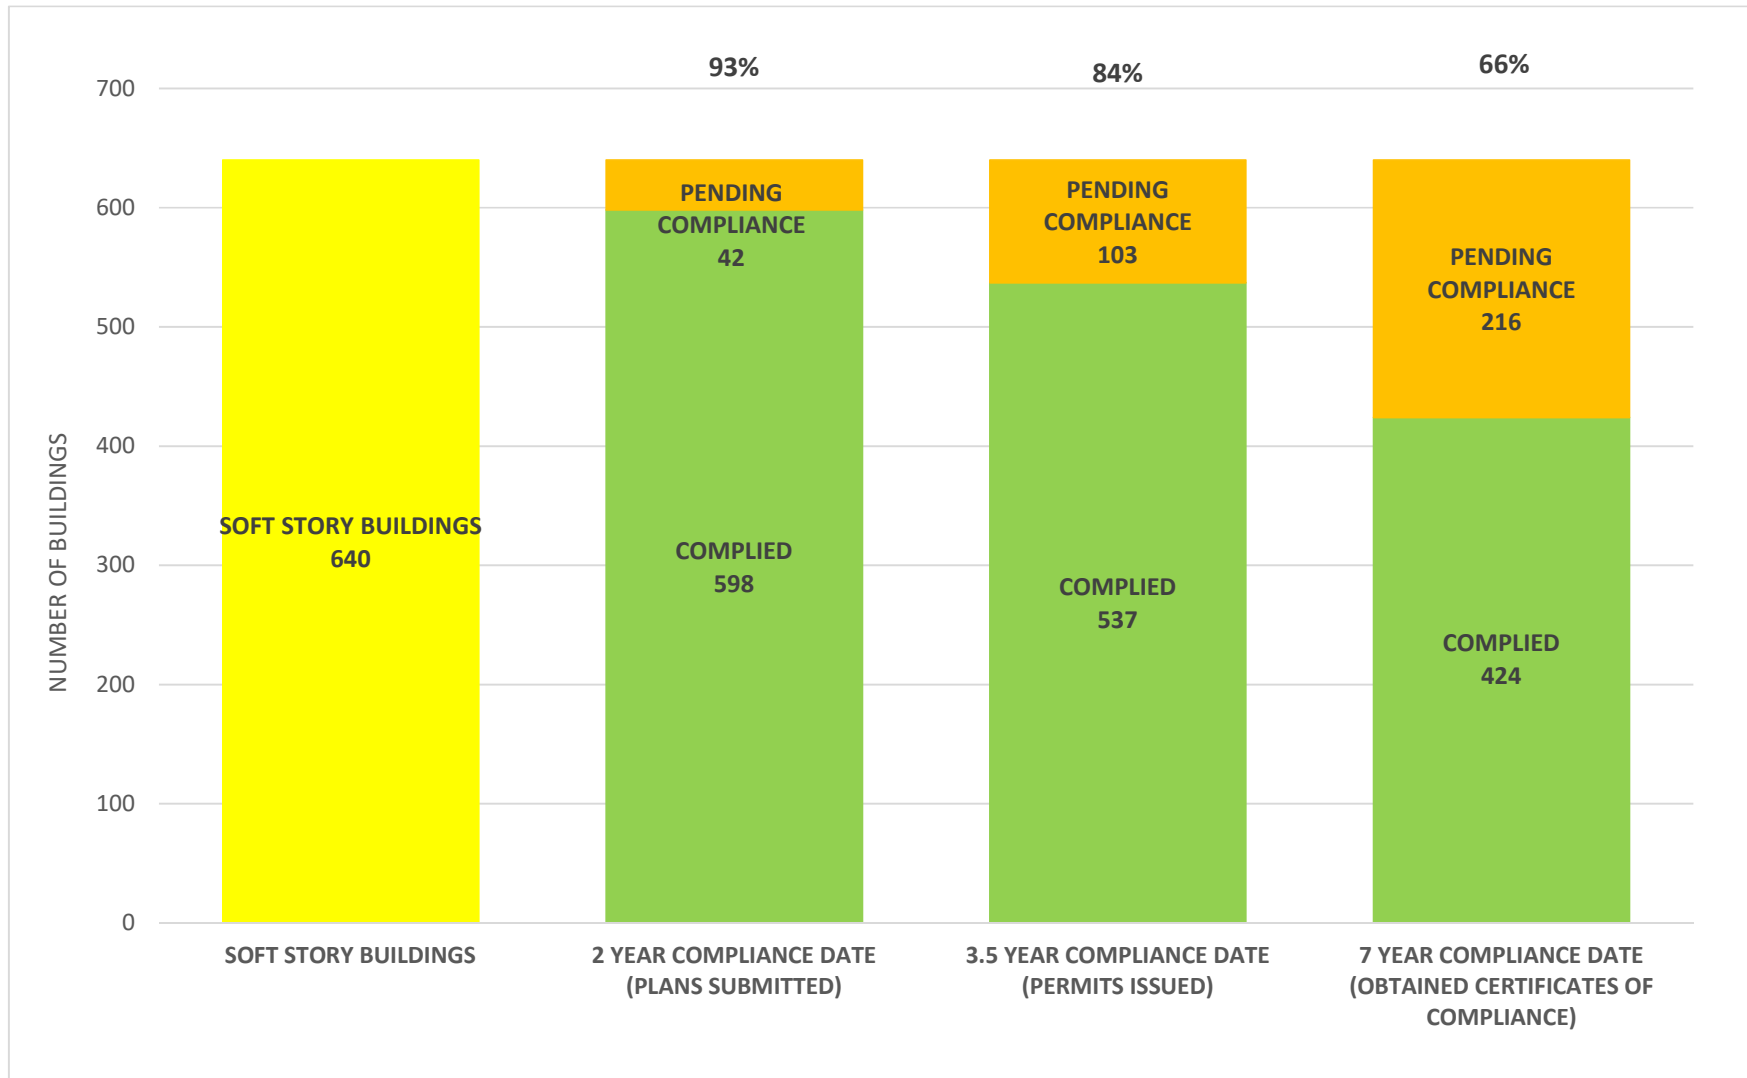

SOFT STORY RETROFIT PROGRAM STATUS FOR CD 4 AS OF January 1, 2023

SOFT STORY RETROFIT PROGRAM STATUS FOR CD 5 AS OF January 1, 2023

SOFT STORY RETROFIT PROGRAM STATUS FOR CD 6 AS OF January 1, 2023

SOFT STORY RETROFIT PROGRAM STATUS FOR CD 7 AS OF January 1, 2023