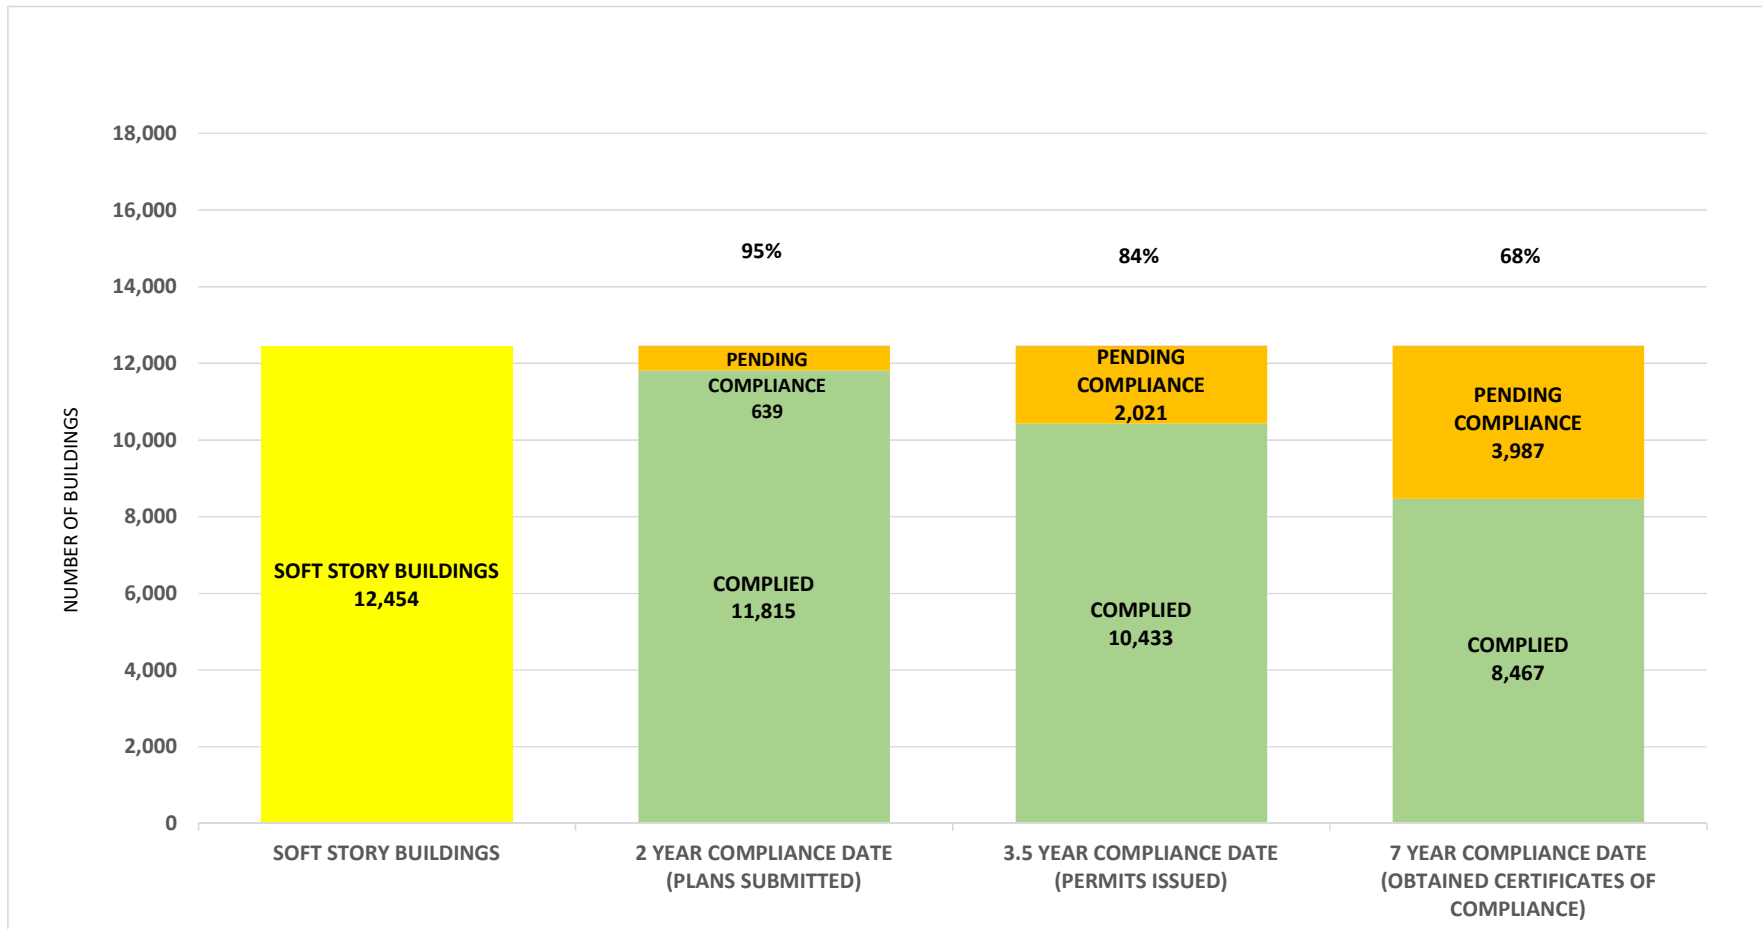

SOFT STORY RETROFIT PROGRAM STATUS AS OF **January 1, 2023**

SOFT STORY RETROFIT PROGRAM STATUS FOR CD 1 AS OF January 1, 2023

SOFT STORY RETROFIT PROGRAM STATUS FOR CD 2 AS OF January 1, 2023

SOFT STORY RETROFIT PROGRAM STATUS FOR CD 3 AS OF January 1, 2023