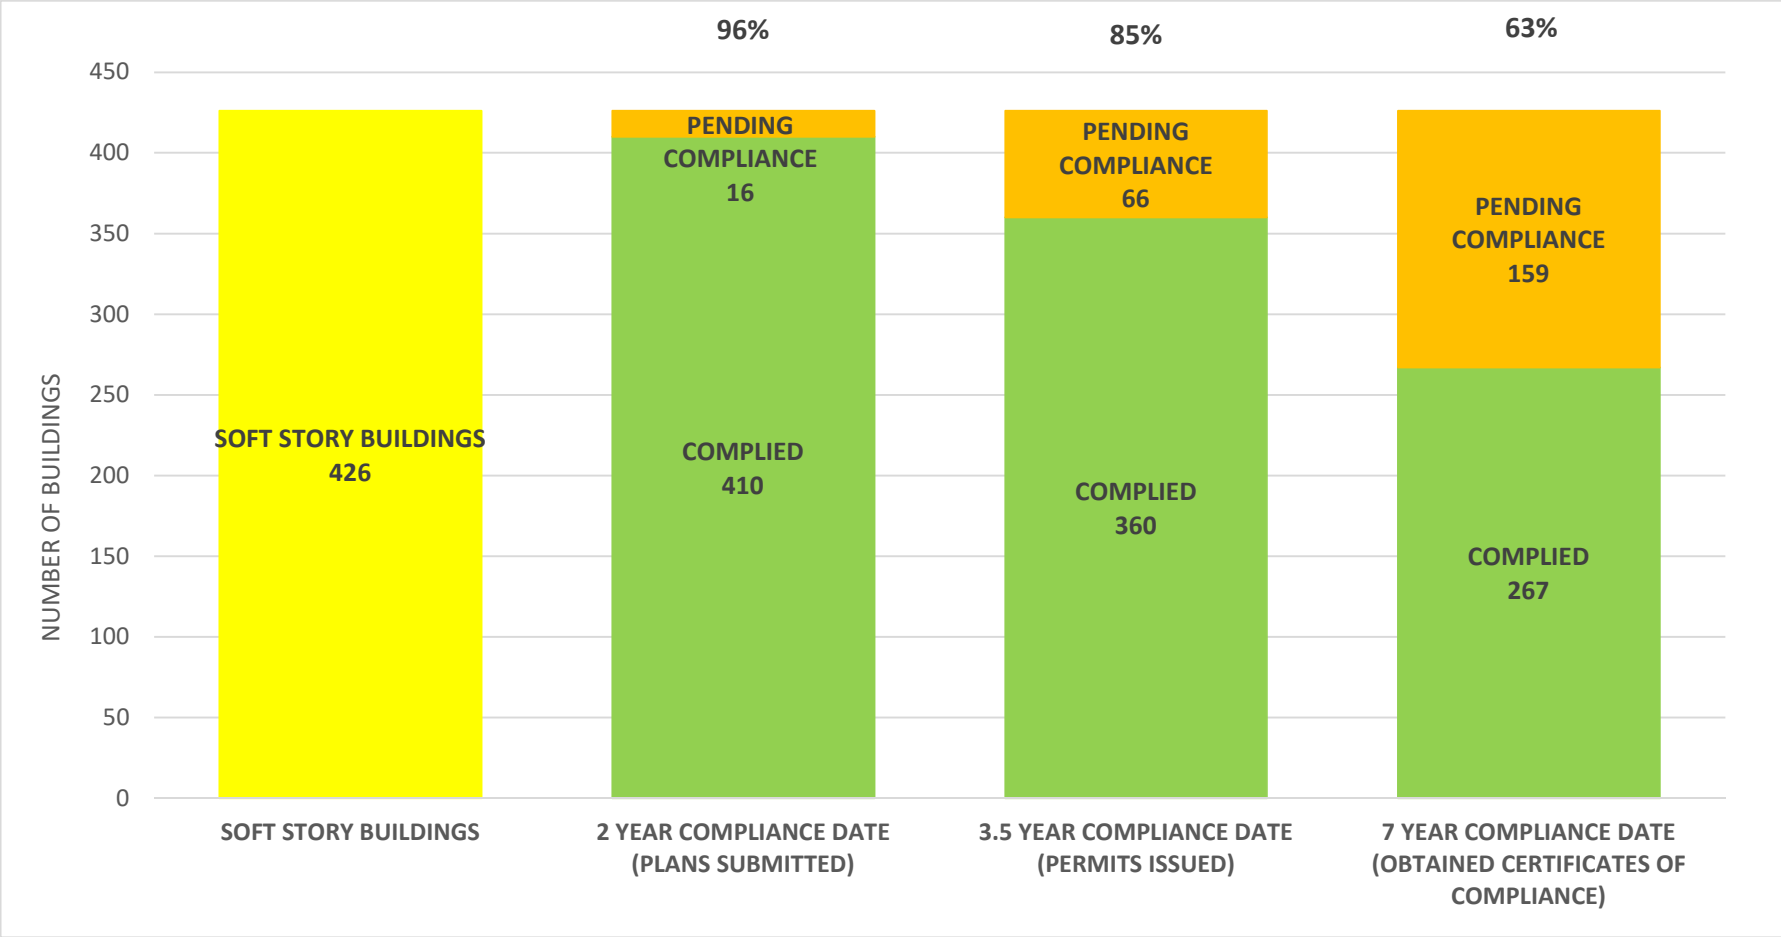

SOFT STORY RETROFIT PROGRAM STATUS AS OF **January 1, 2023**

SOFT STORY RETROFIT PROGRAM STATUS FOR CD 1 AS OF January 1, 2023

SOFT STORY RETROFIT PROGRAM STATUS FOR CD 2 AS OF January 1, 2023

SOFT STORY RETROFIT PROGRAM STATUS FOR CD 3 AS OF January 1, 2023