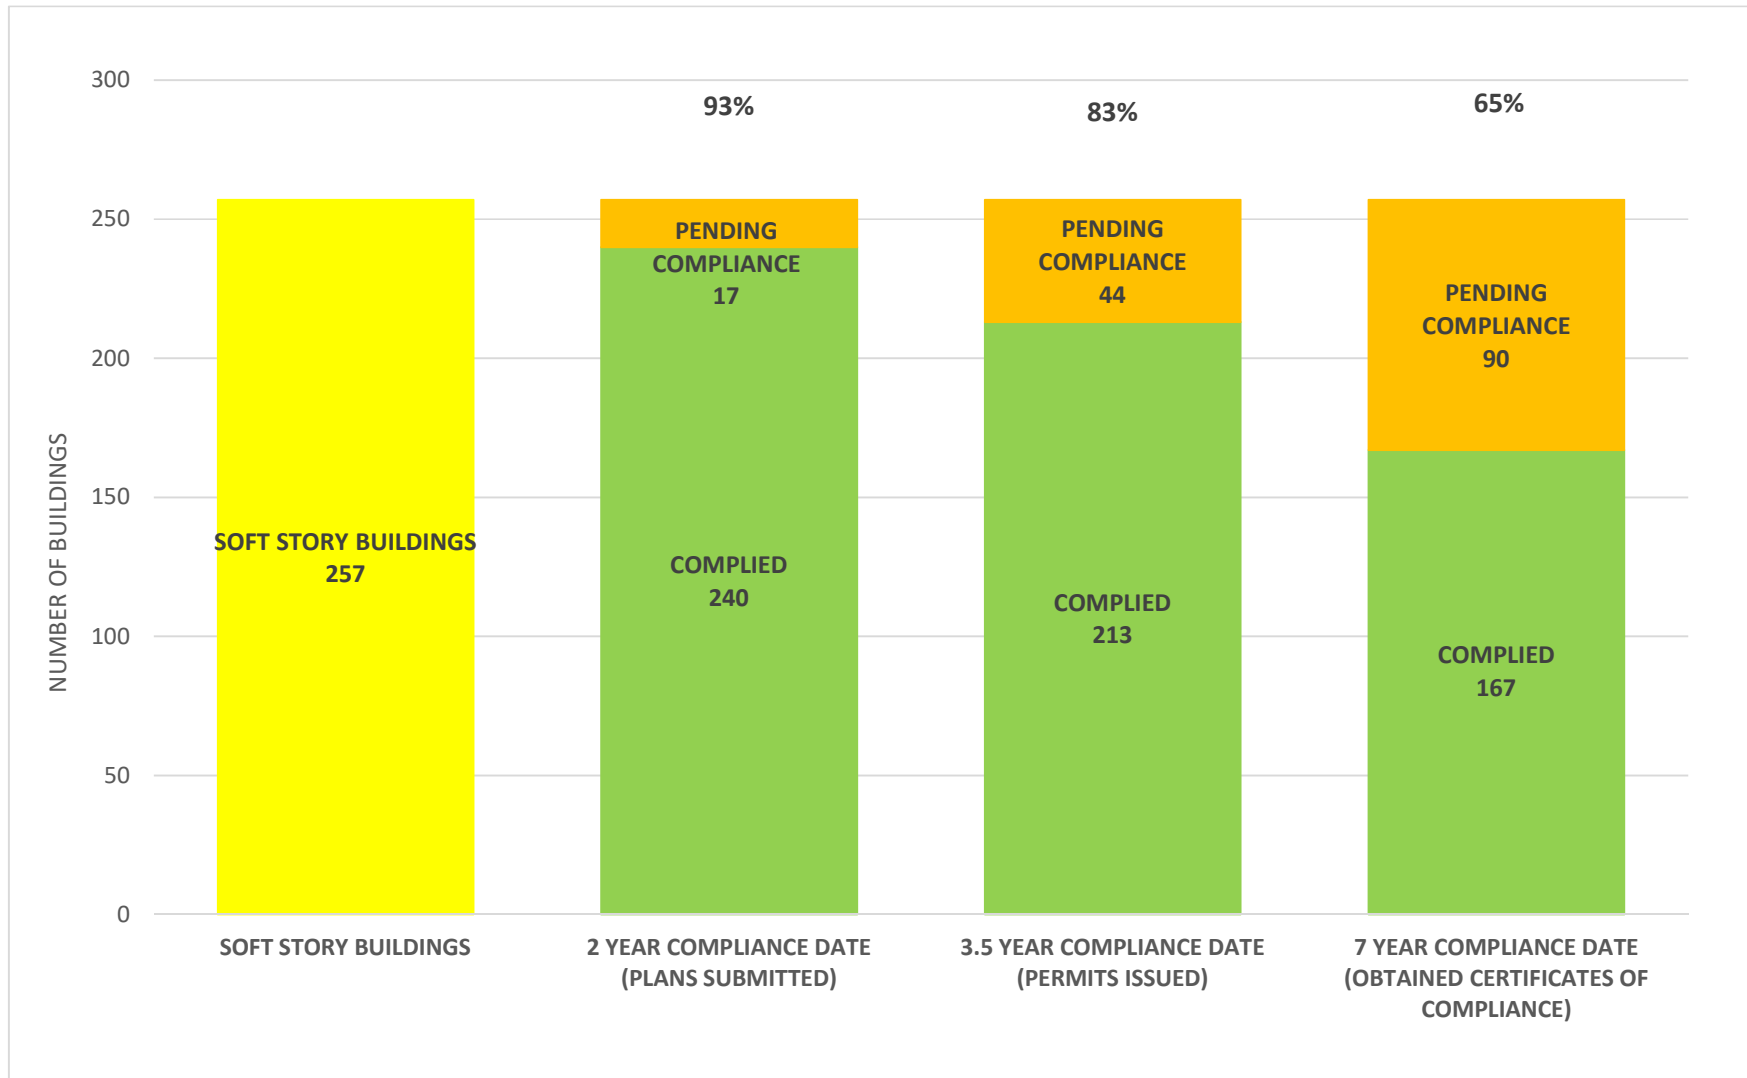

SOFT STORY RETROFIT PROGRAM STATUS FOR CD 14 AS OF January 1, 2023