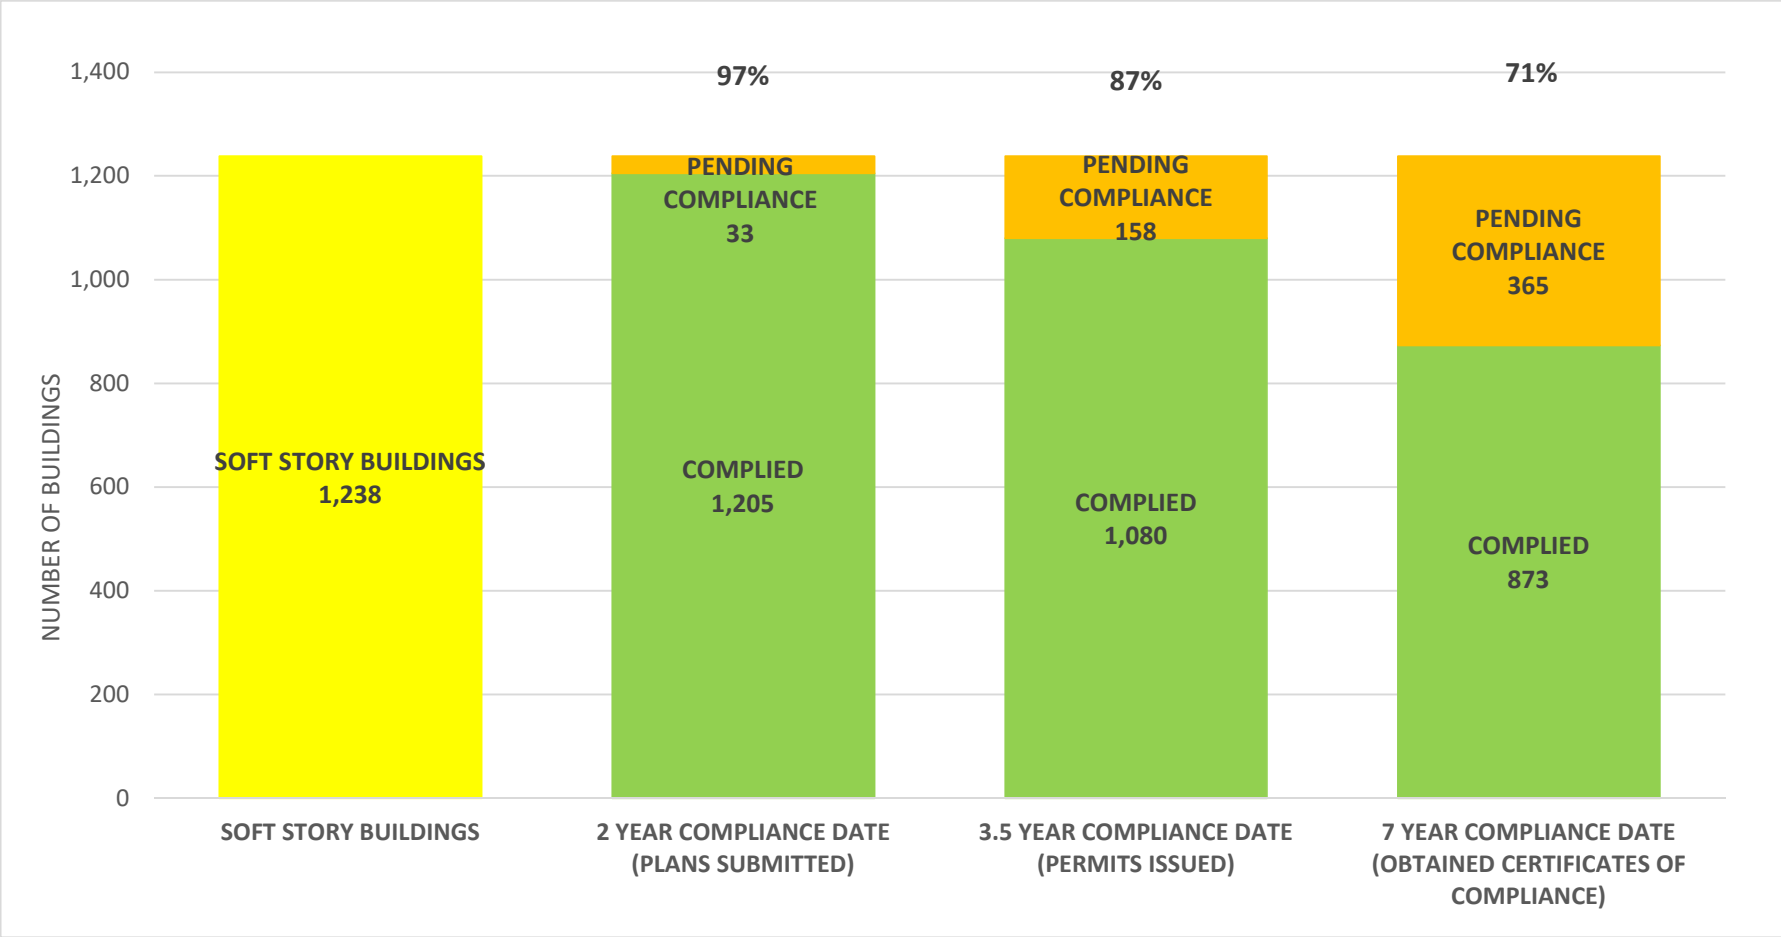

SOFT STORY RETROFIT PROGRAM STATUS FOR CD 10 AS OF January 1, 2023