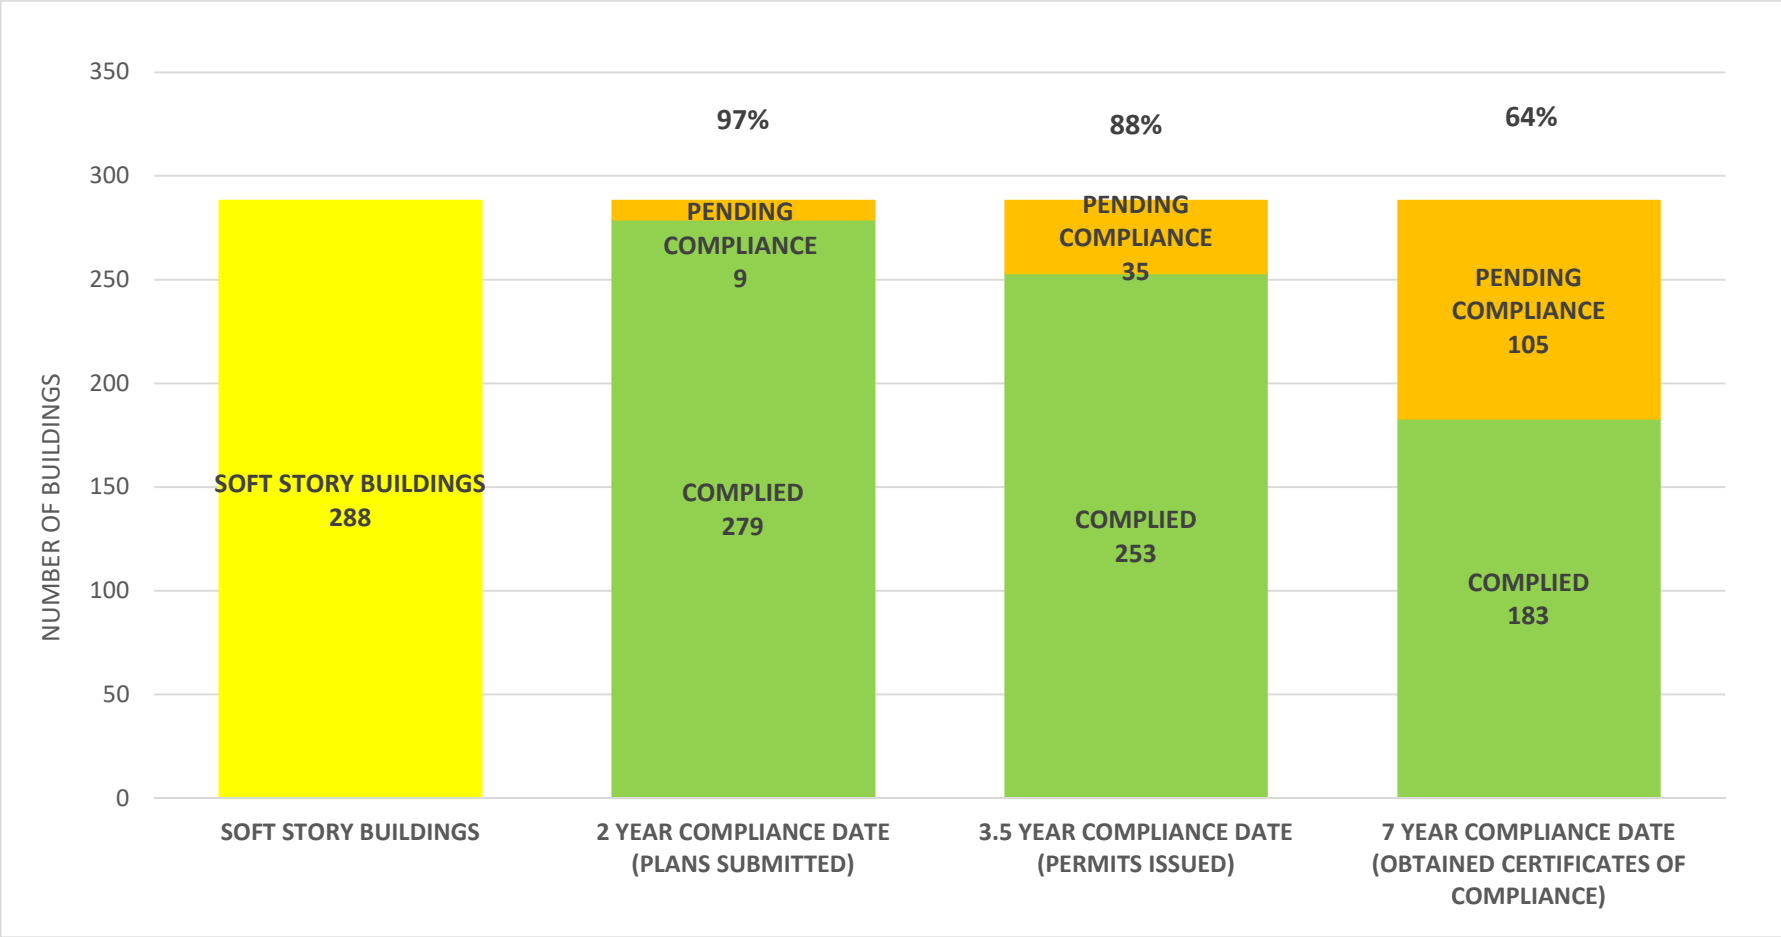

SOFT STORY RETROFIT PROGRAM STATUS FOR CD 12 AS OF January 1, 2023