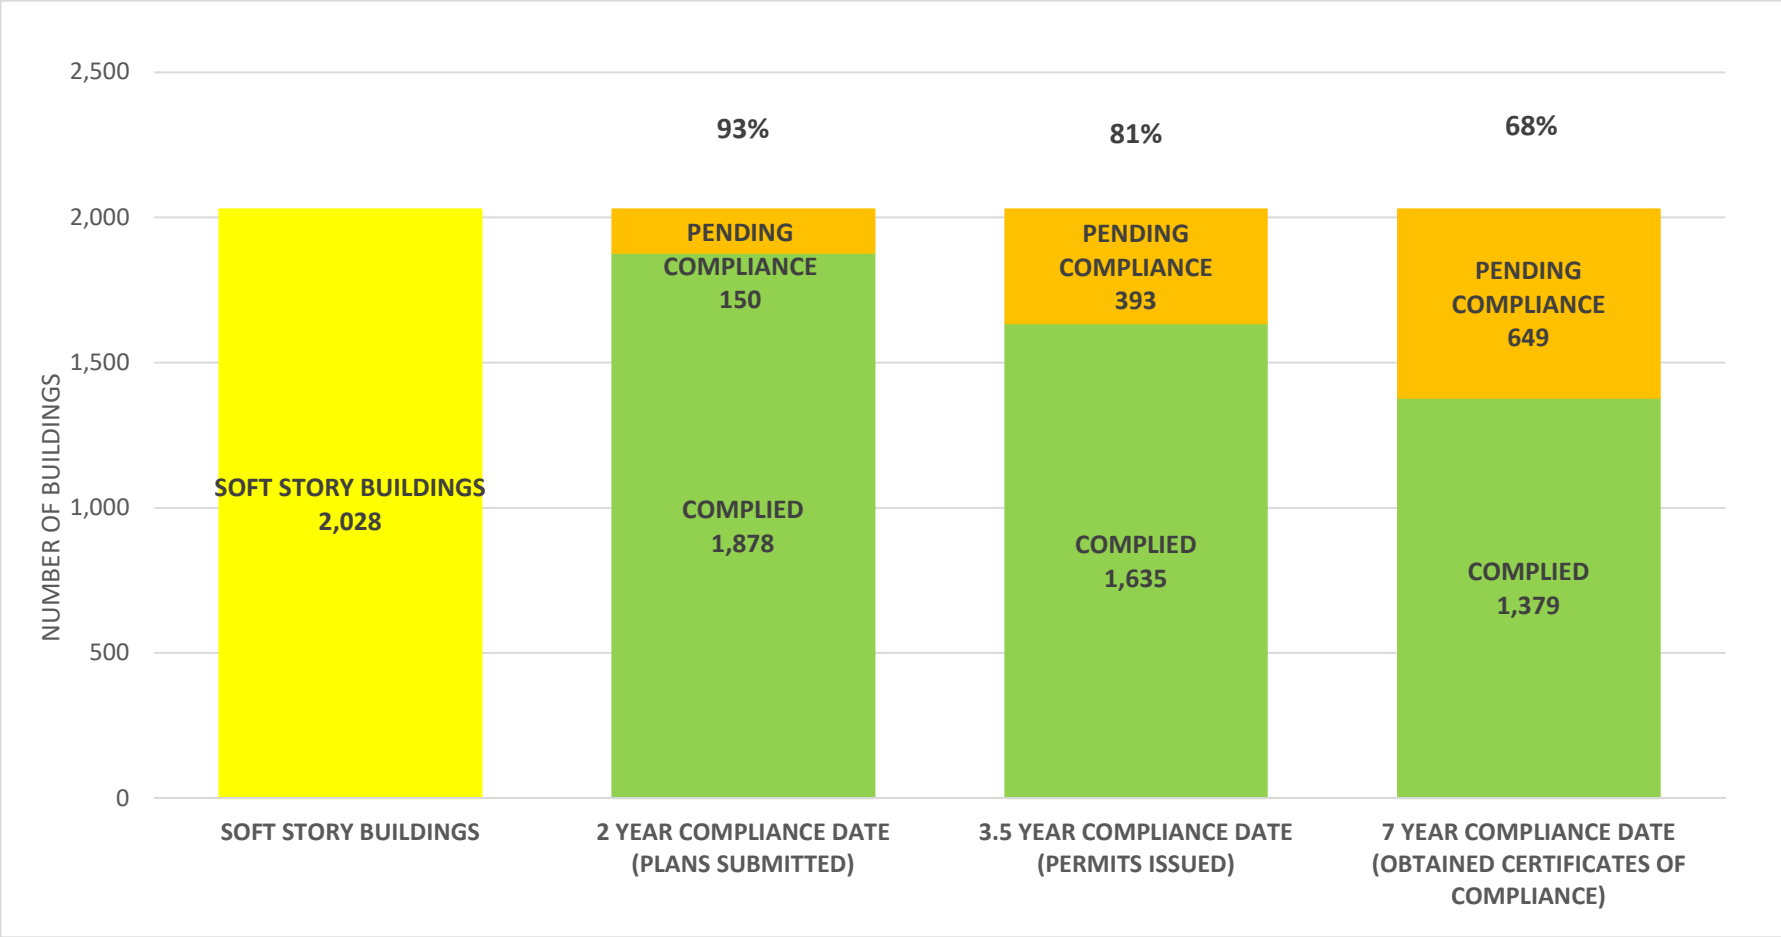

SOFT STORY RETROFIT PROGRAM STATUS FOR CD 8 AS OF January 1, 2023

SOFT STORY RETROFIT PROGRAM STATUS FOR CD 9 AS OF January 1, 2023

SOFT STORY RETROFIT PROGRAM STATUS FOR CD 10 AS OF January 1, 2023

SOFT STORY RETROFIT PROGRAM STATUS FOR CD 11 AS OF January 1, 2023