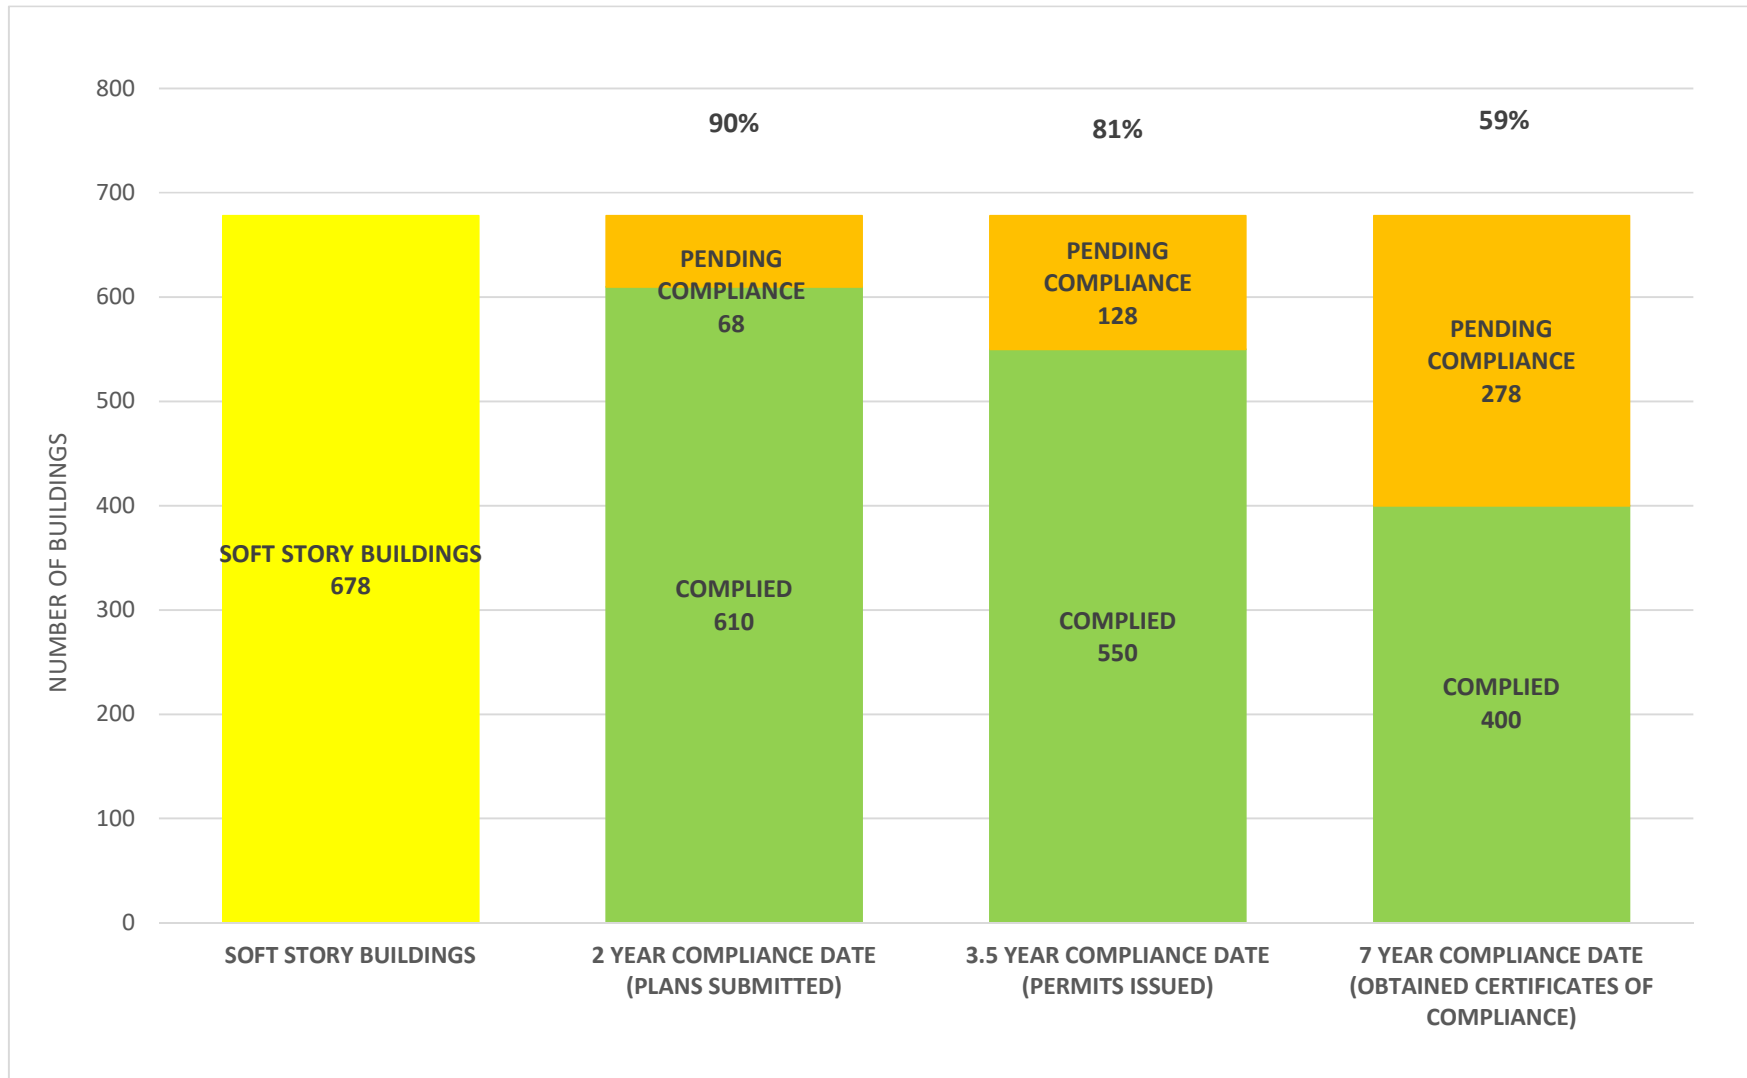

SOFT STORY RETROFIT PROGRAM STATUS FOR CD 4 AS OF January 1, 2023

SOFT STORY RETROFIT PROGRAM STATUS FOR CD 5 AS OF January 1, 2023

SOFT STORY RETROFIT PROGRAM STATUS FOR CD 6 AS OF January 1, 2023

SOFT STORY RETROFIT PROGRAM STATUS FOR CD 7 AS OF January 1, 2023