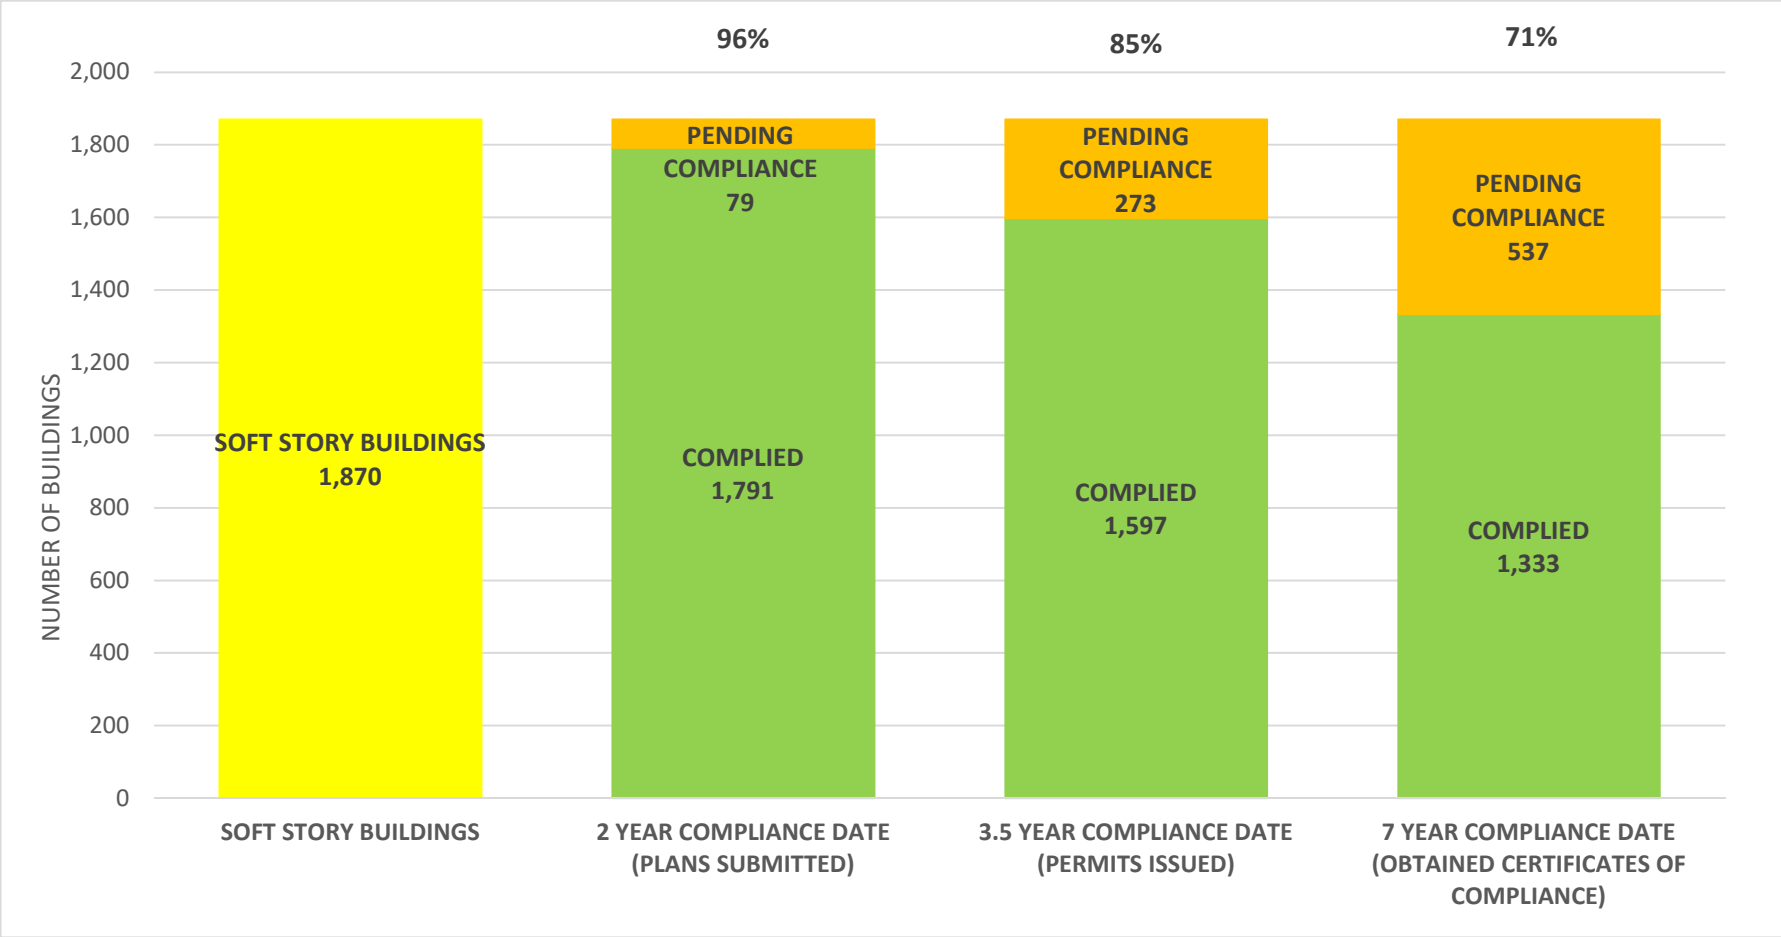

SOFT STORY RETROFIT PROGRAM STATUS FOR CD 5 AS OF January 1, 2023