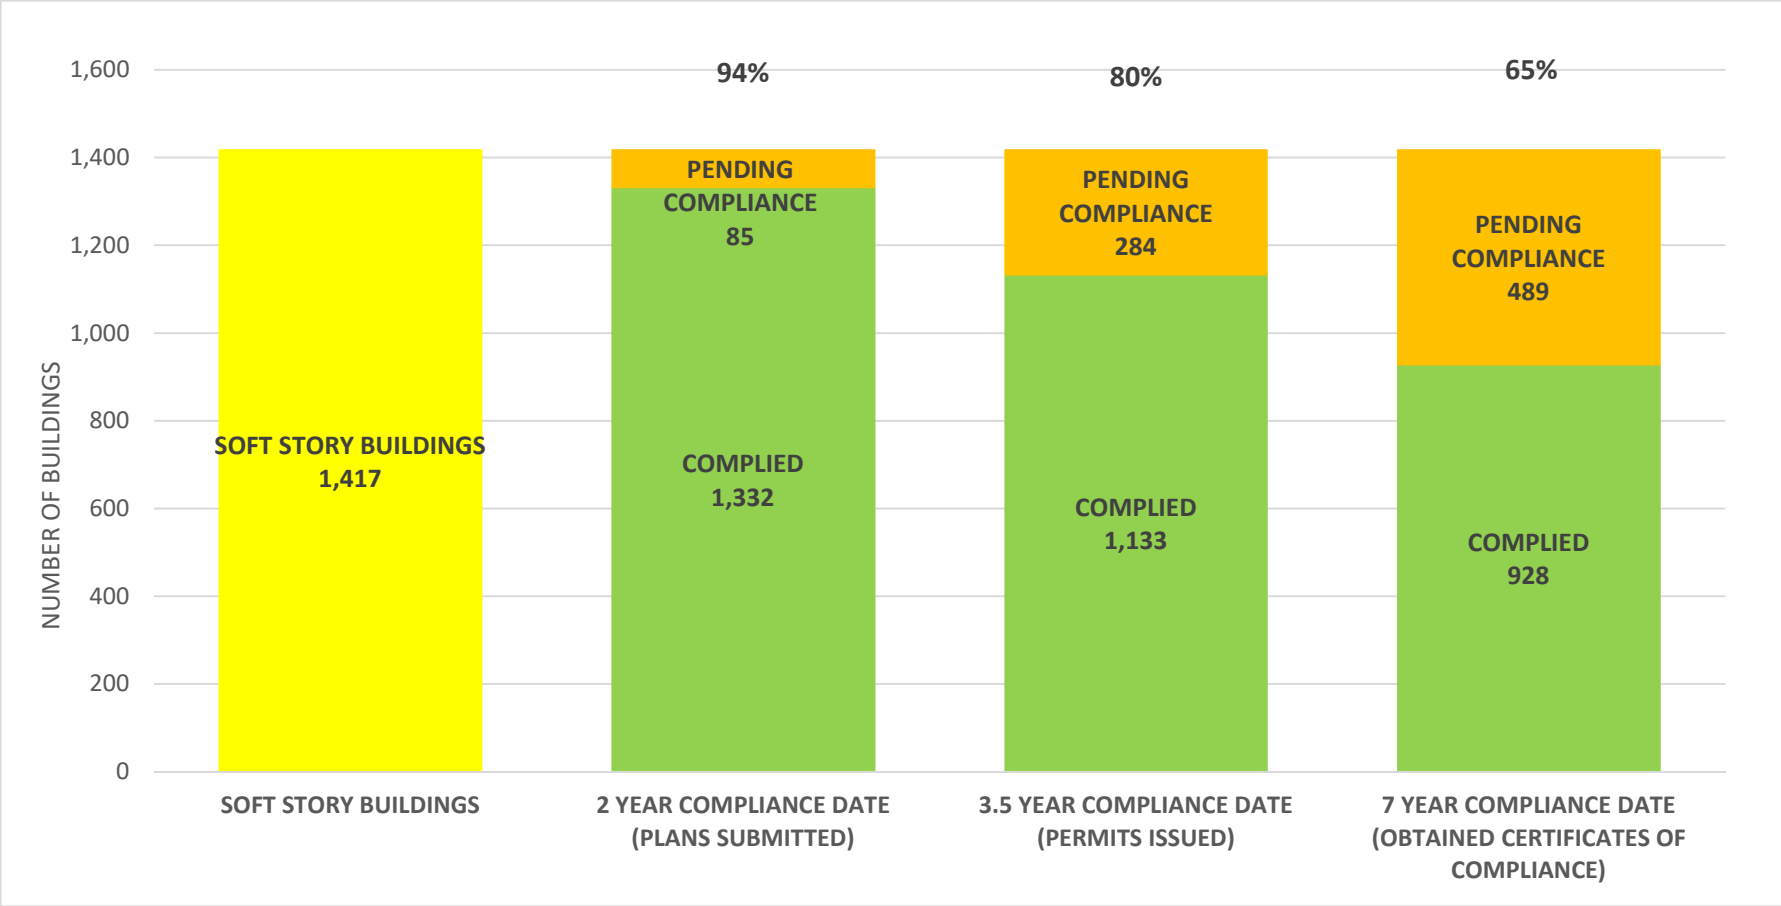

SOFT STORY RETROFIT PROGRAM STATUS AS OF **January 1, 2023**

SOFT STORY RETROFIT PROGRAM STATUS FOR CD 1 AS OF January 1, 2023

SOFT STORY RETROFIT PROGRAM STATUS FOR CD 2 AS OF January 1, 2023

SOFT STORY RETROFIT PROGRAM STATUS FOR CD 3 AS OF January 1, 2023