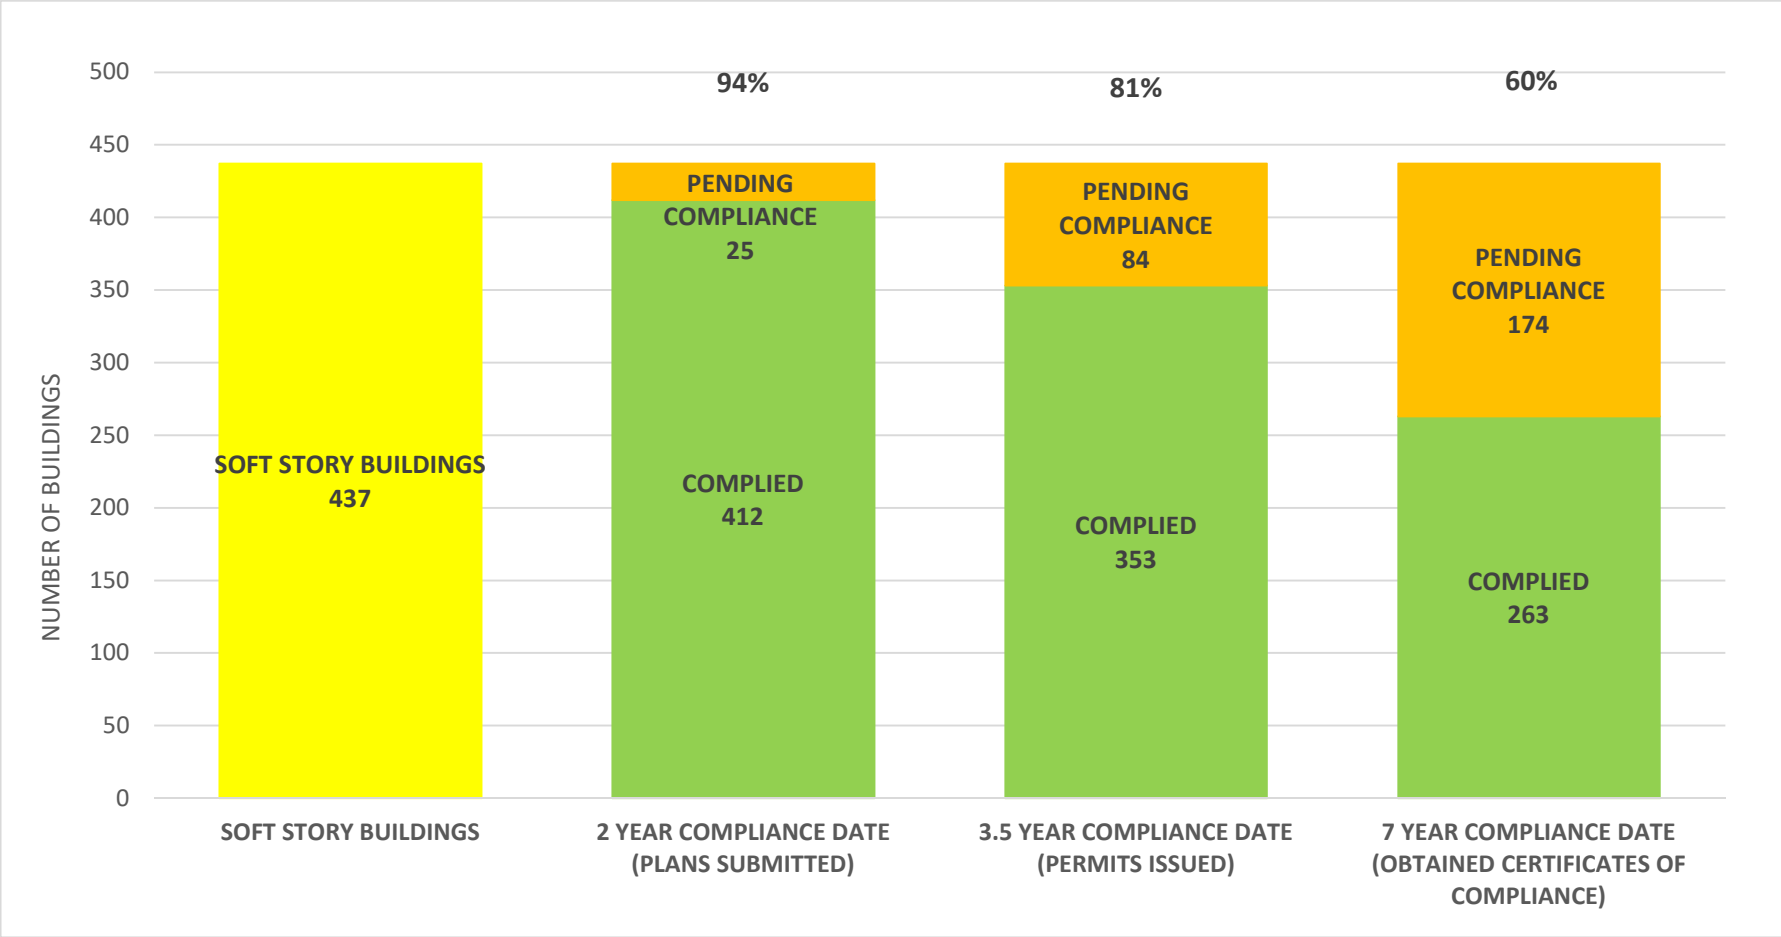

SOFT STORY RETROFIT PROGRAM STATUS FOR CD 8 AS OF January 1, 2023