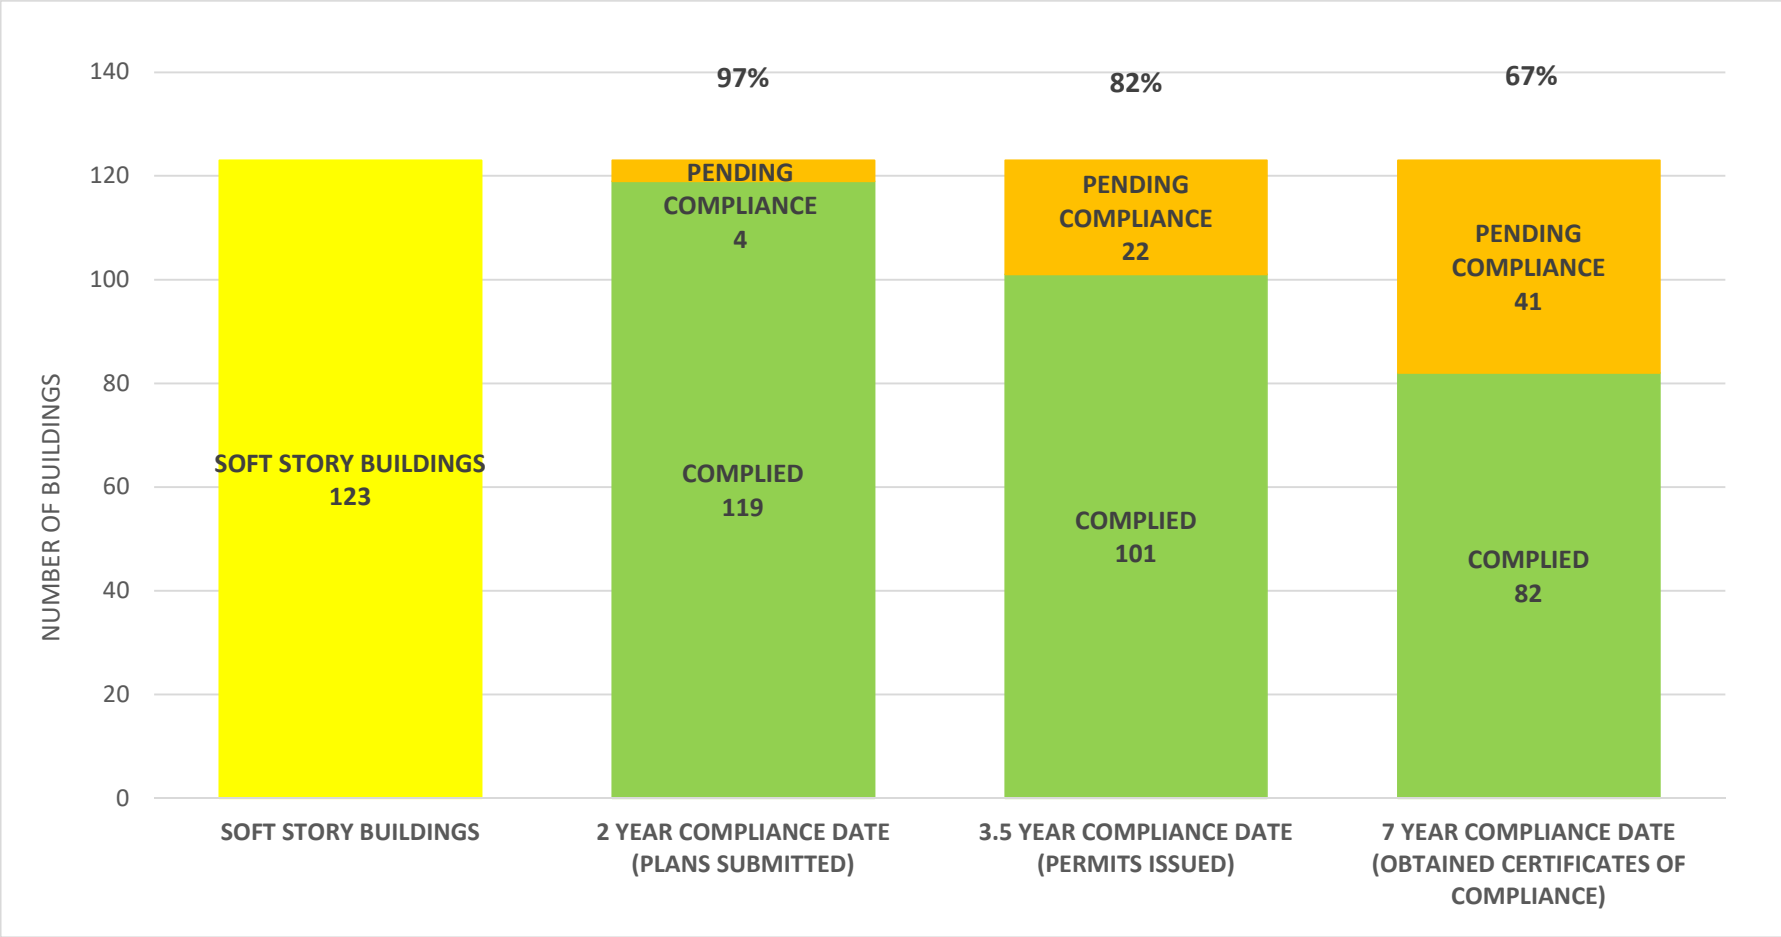

SOFT STORY RETROFIT PROGRAM STATUS FOR CD 4 AS OF January 1, 2023

SOFT STORY RETROFIT PROGRAM STATUS FOR CD 5 AS OF January 1, 2023

SOFT STORY RETROFIT PROGRAM STATUS FOR CD 6 AS OF January 1, 2023

SOFT STORY RETROFIT PROGRAM STATUS FOR CD 7 AS OF January 1, 2023