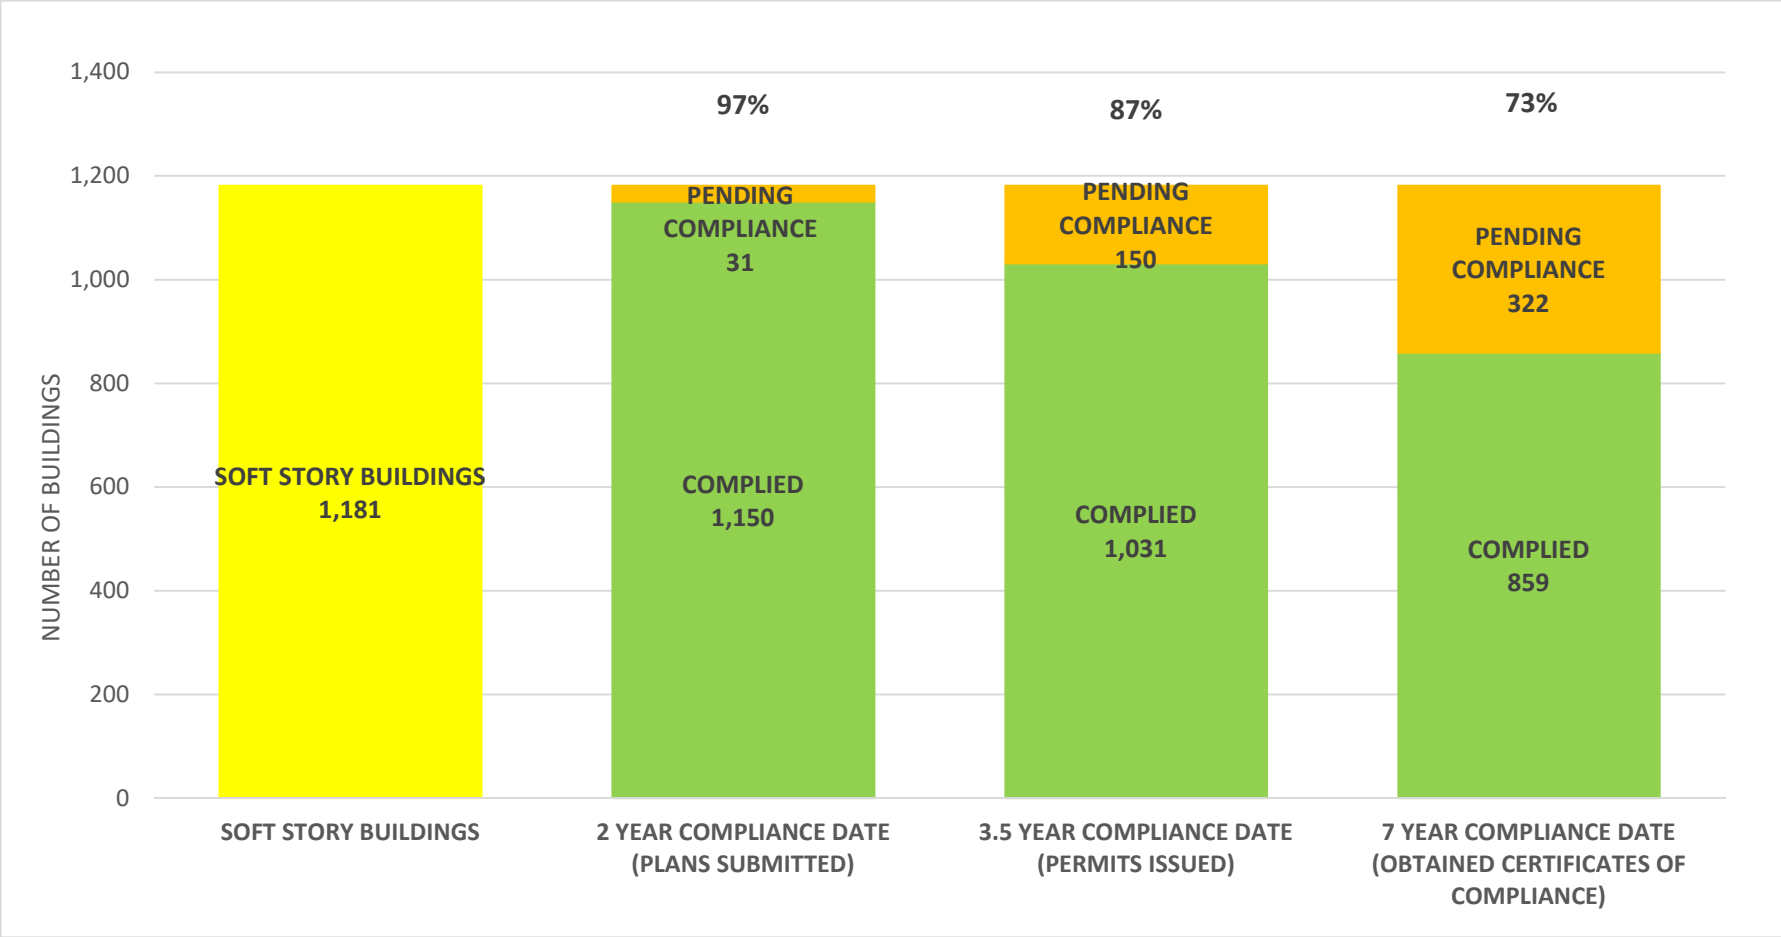

SOFT STORY RETROFIT PROGRAM STATUS FOR CD 13 AS OF January 1, 2023