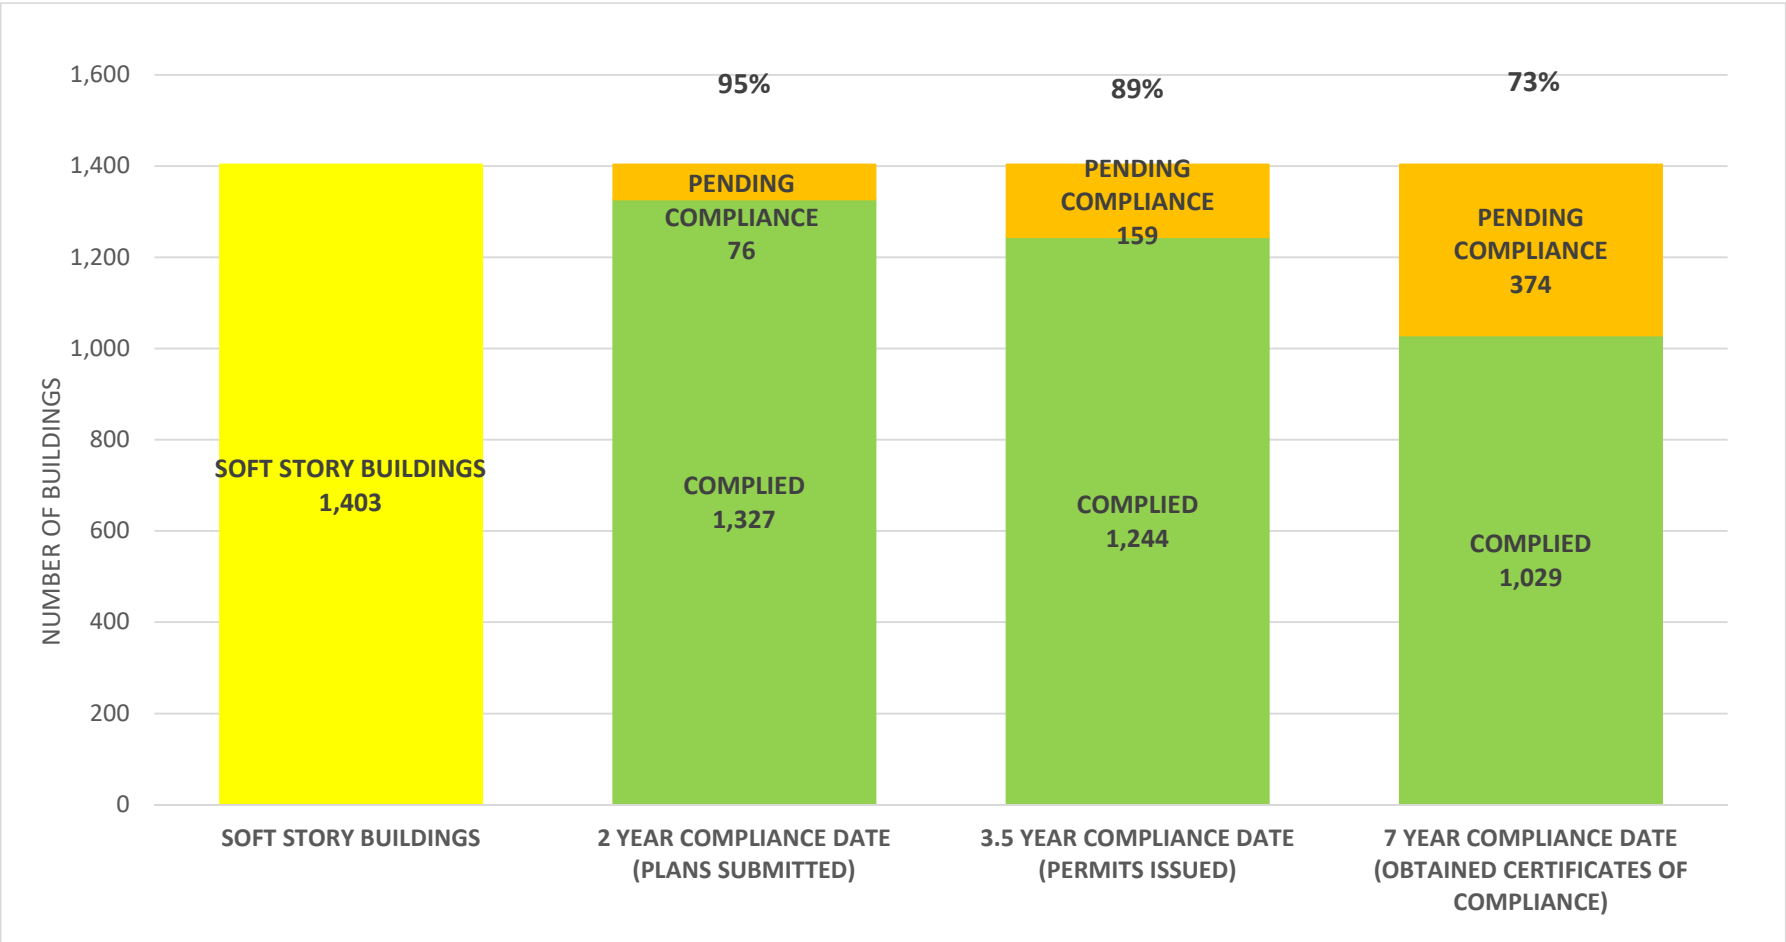

SOFT STORY RETROFIT PROGRAM STATUS FOR CD 2 AS OF November 1, 2023