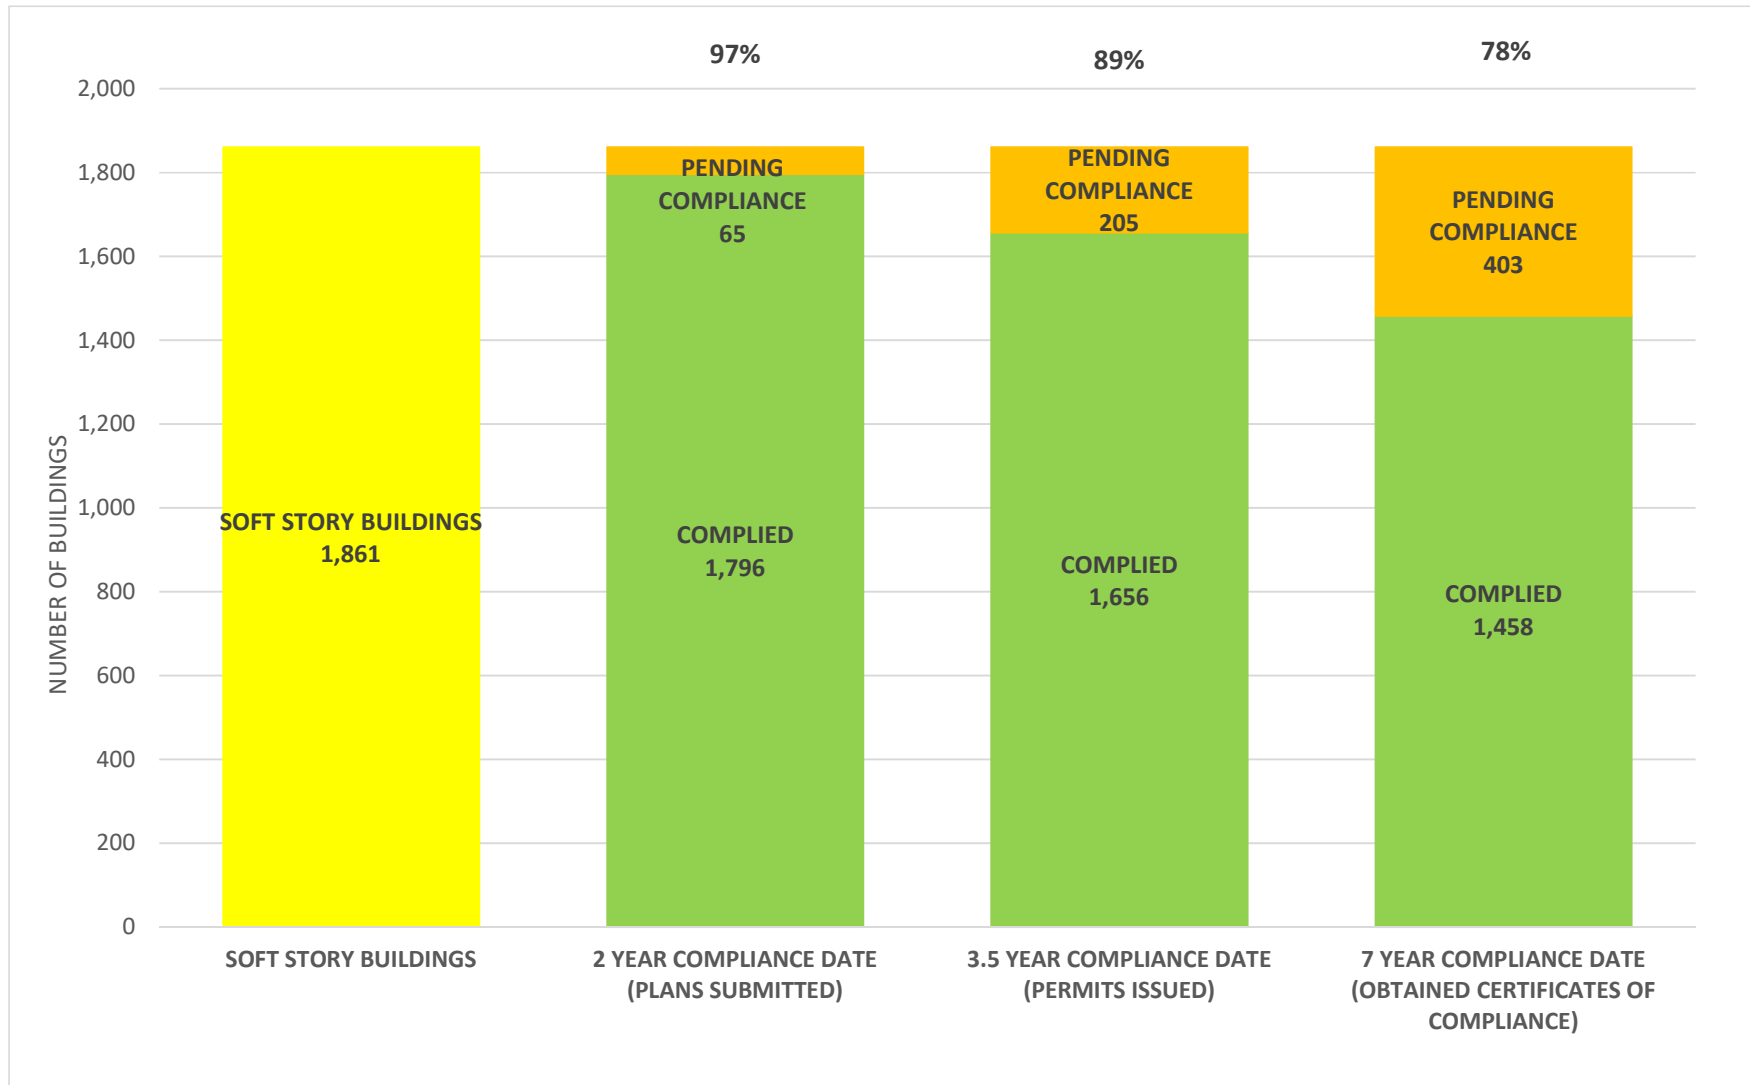

SOFT STORY RETROFIT PROGRAM STATUS FOR CD 5 AS OF November 1, 2023