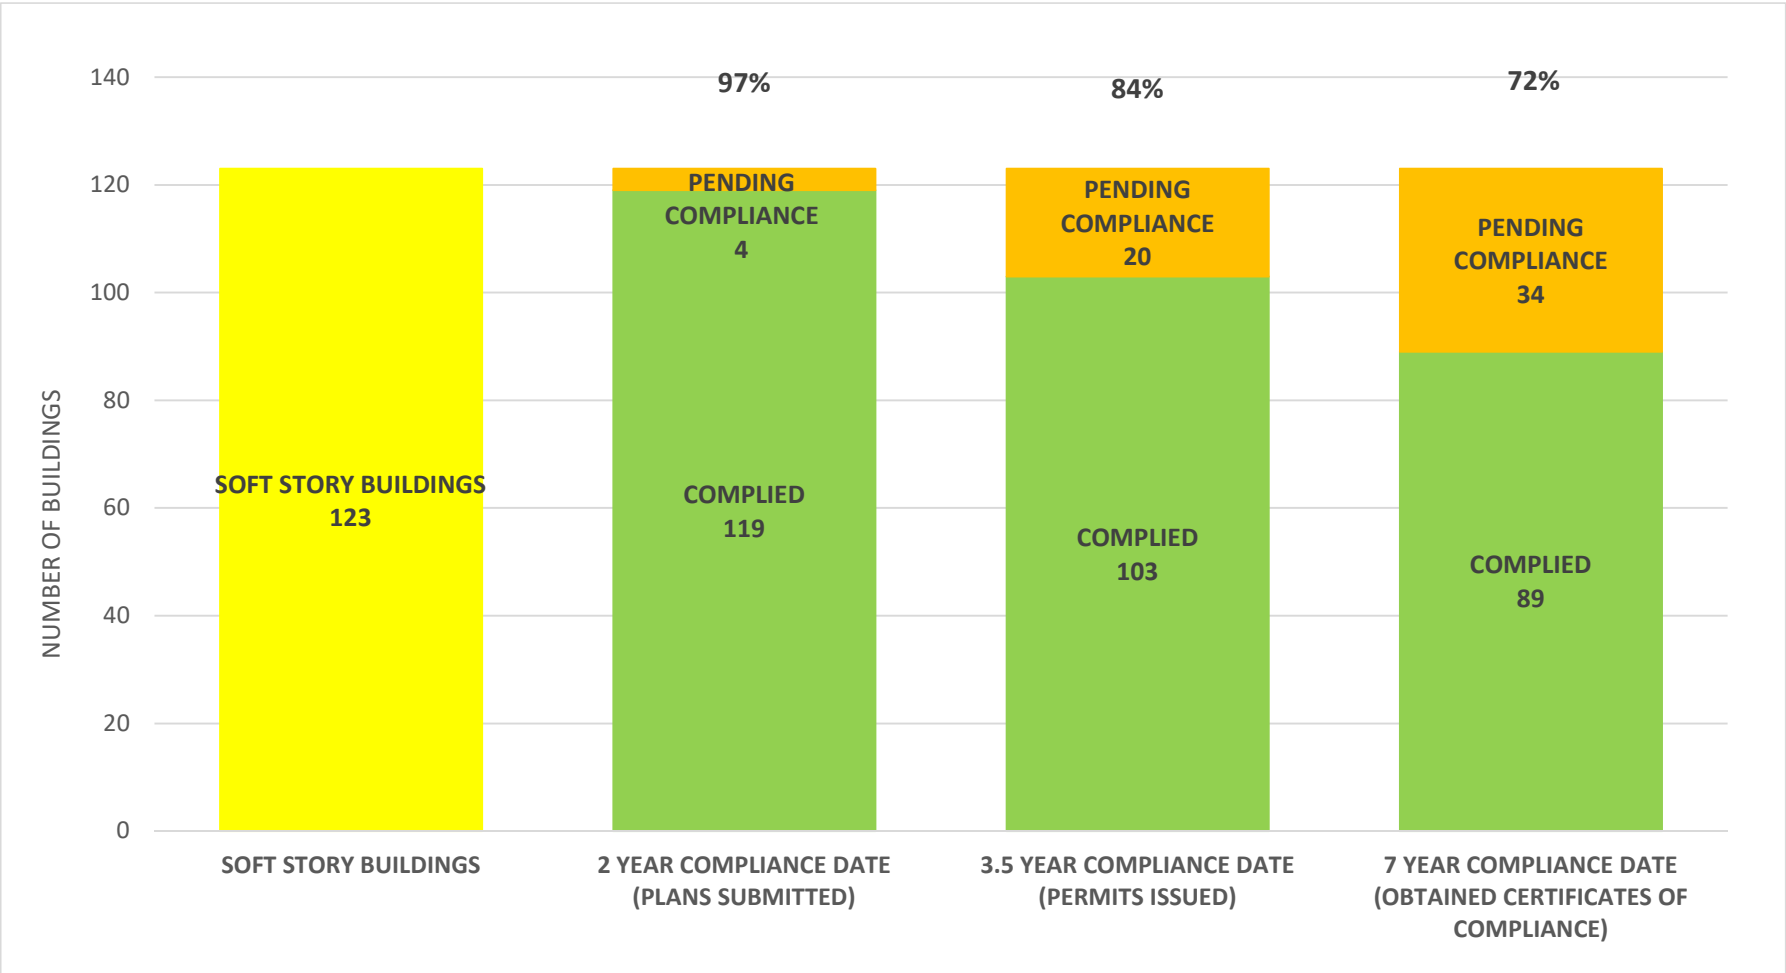

SOFT STORY RETROFIT PROGRAM STATUS FOR CD 7 AS OF November 1, 2023