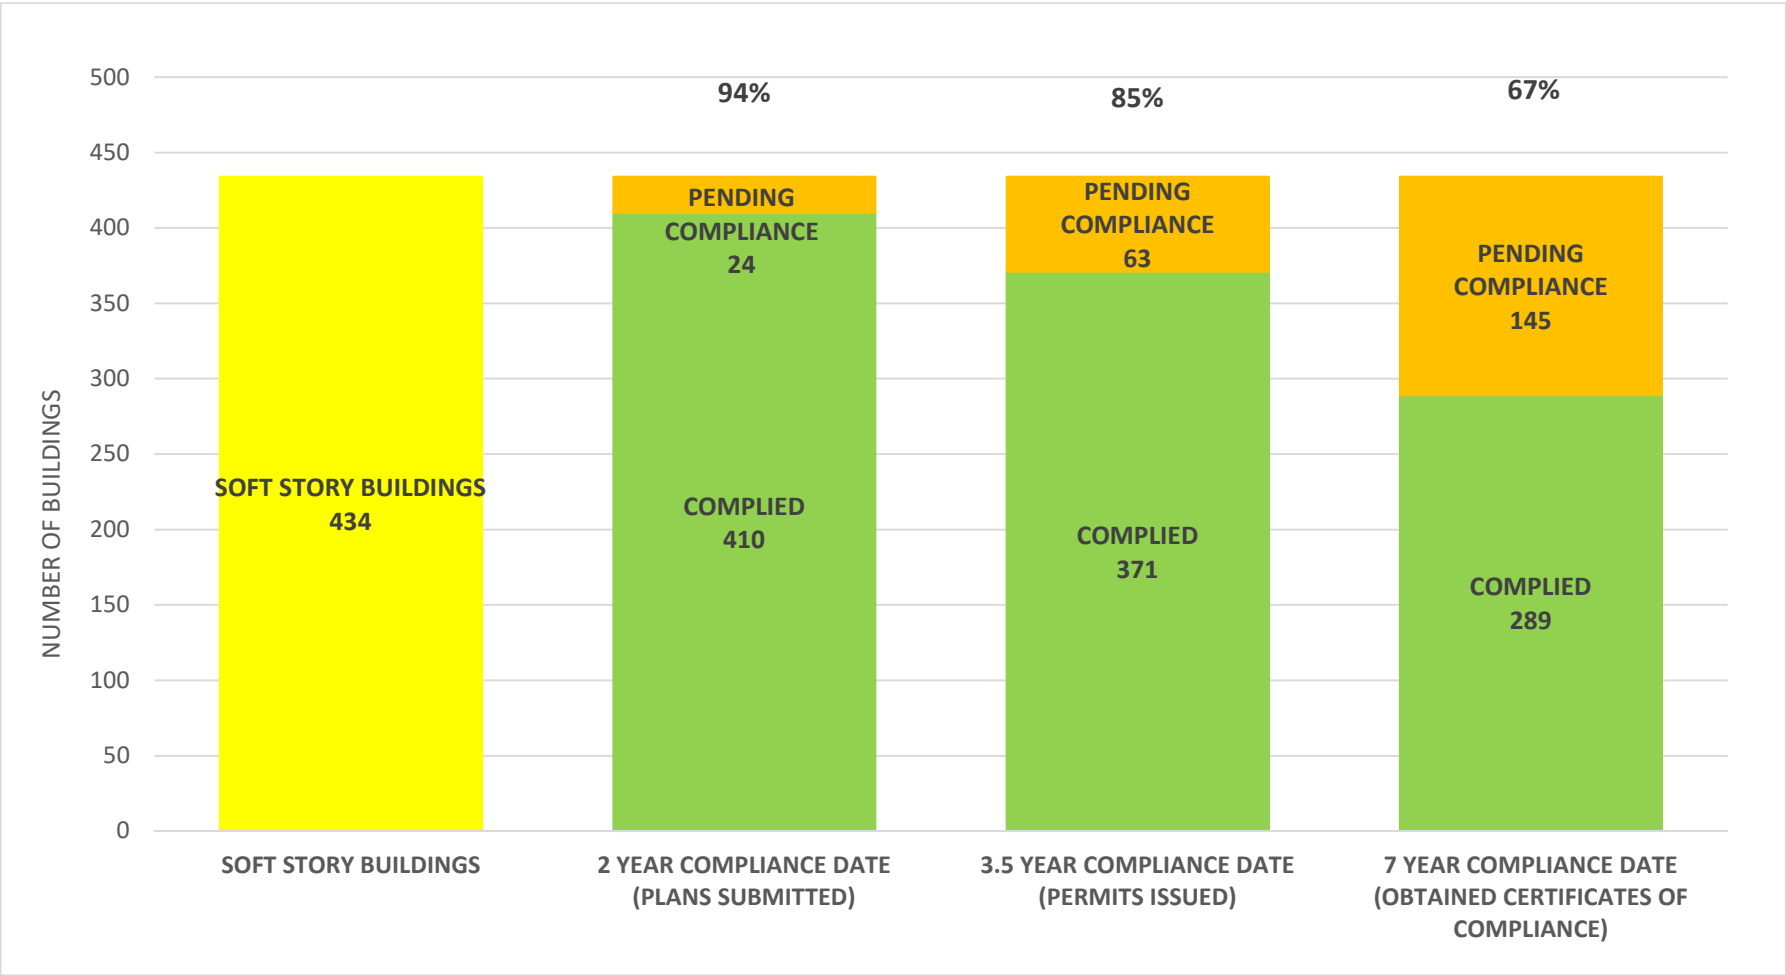

# SOFT STORY RETROFIT PROGRAM STATUS FOR CD 6 AS OF November 1, 2023

**SOFT STORY RETROFIT PROGRAM STATUS FOR CD 7 AS OF November 1, 2023**

**SOFT STORY RETROFIT PROGRAM STATUS FOR CD 8 AS OF November 1, 2023**