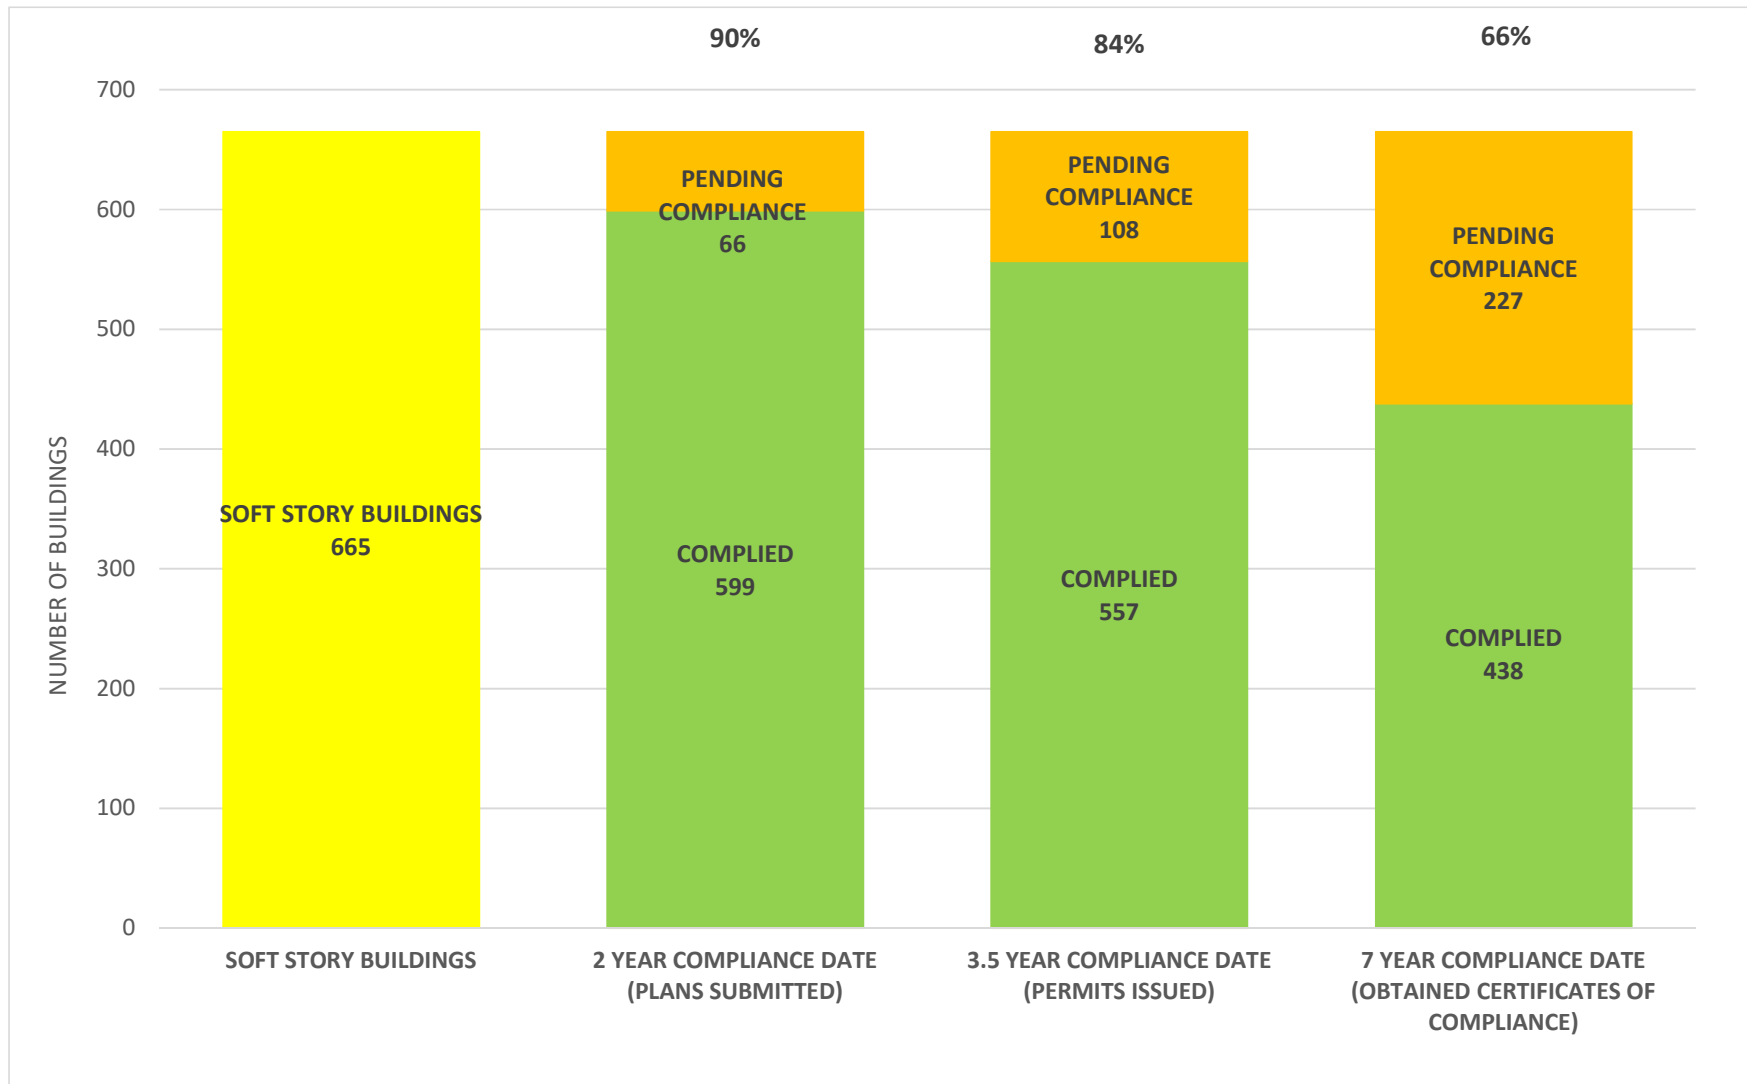

SOFT STORY RETROFIT PROGRAM STATUS FOR CD 3 AS OF November 1, 2023