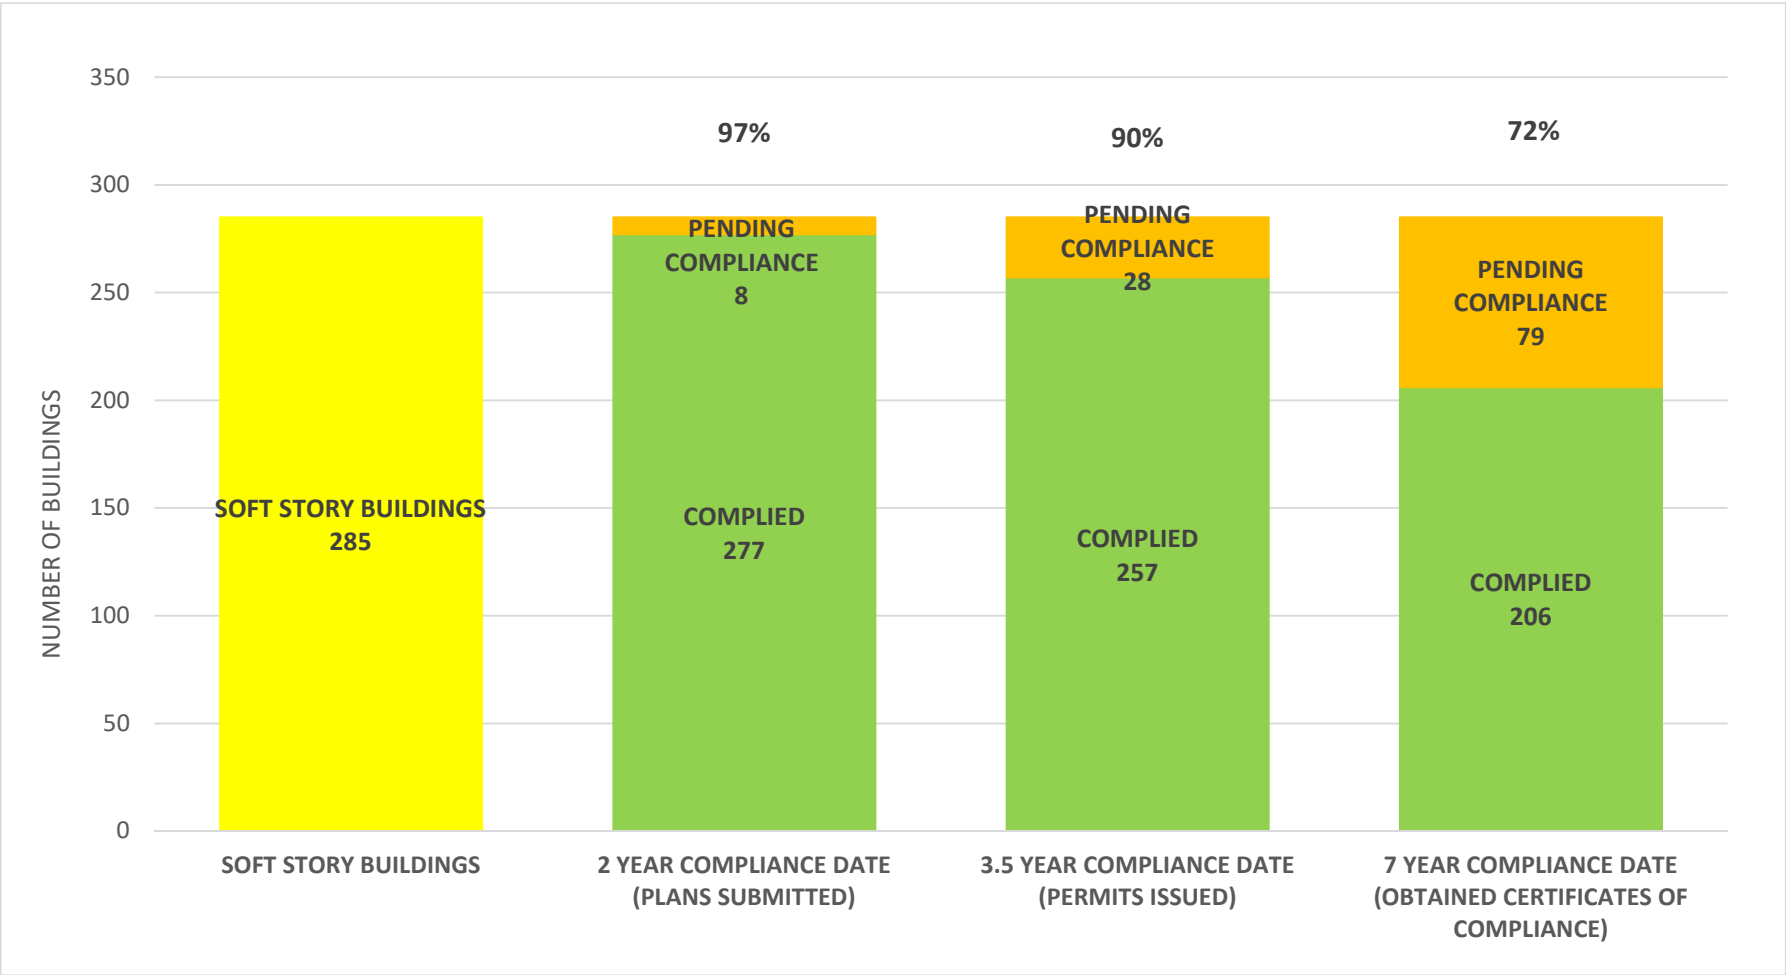

SOFT STORY RETROFIT PROGRAM STATUS FOR CD 12 AS OF November 1, 2023