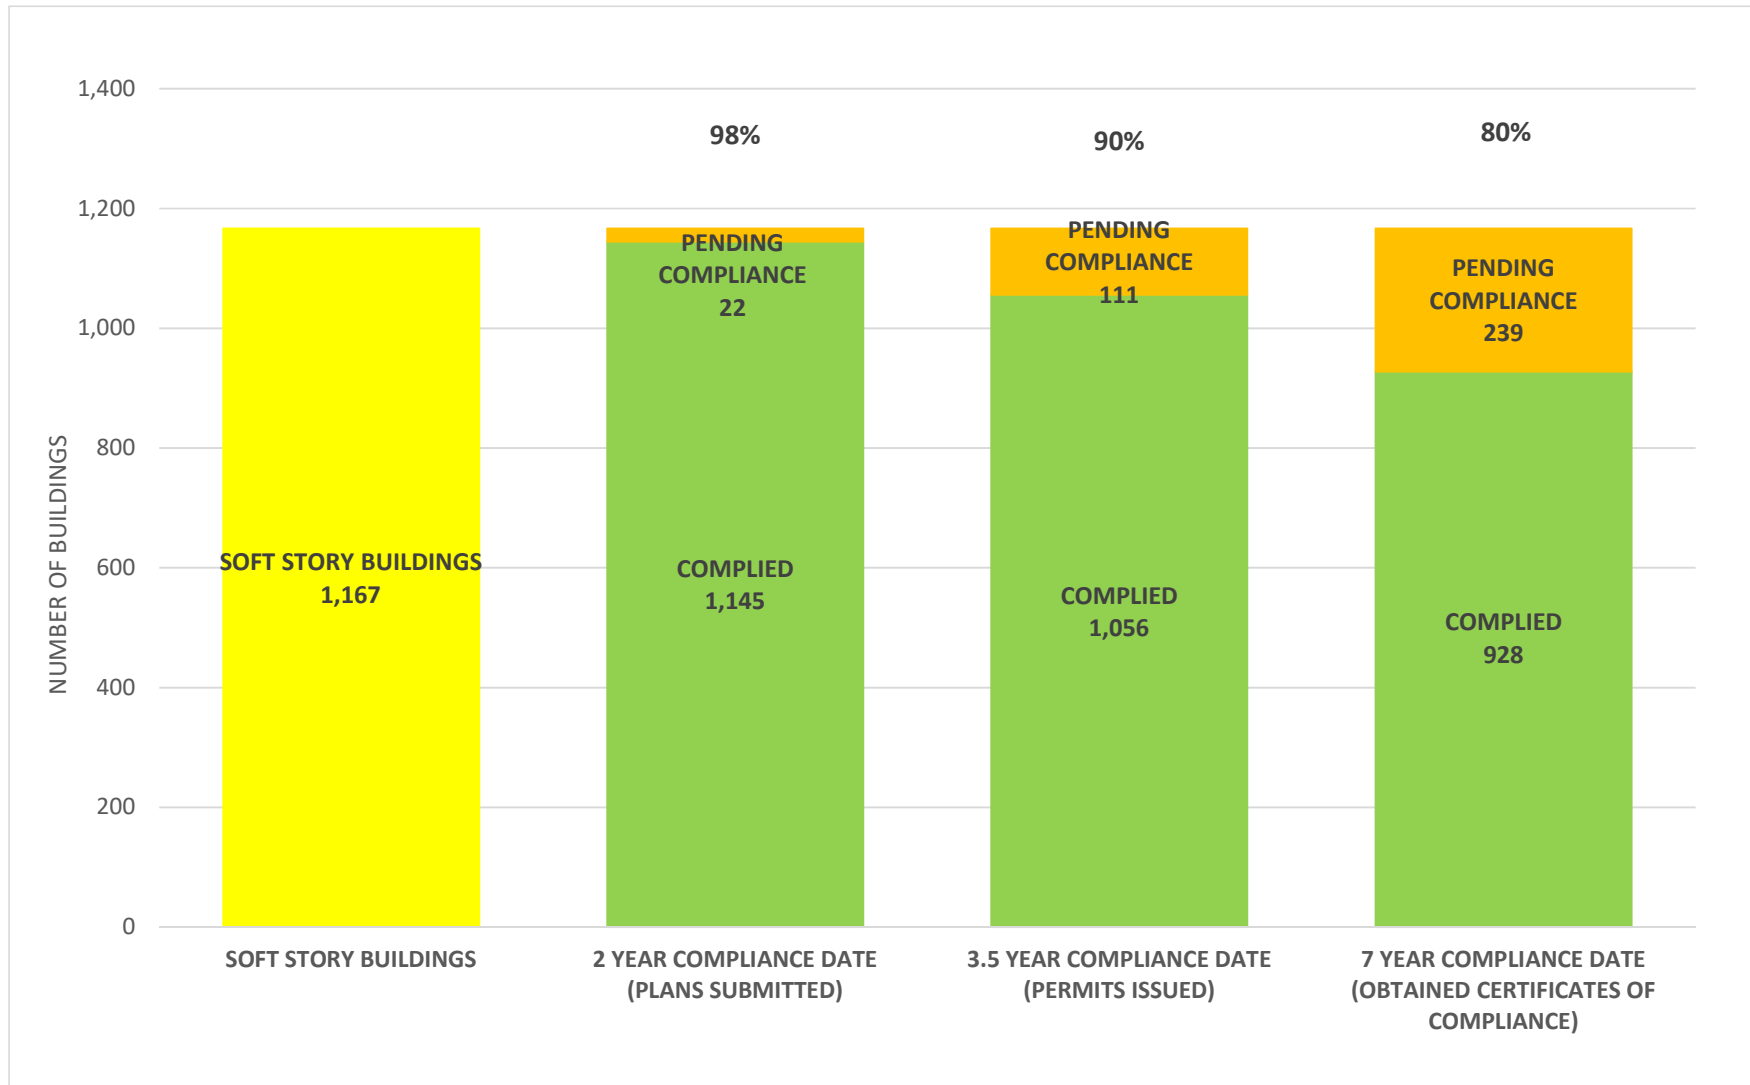

SOFT STORY RETROFIT PROGRAM STATUS FOR CD 13 AS OF November 1, 2023