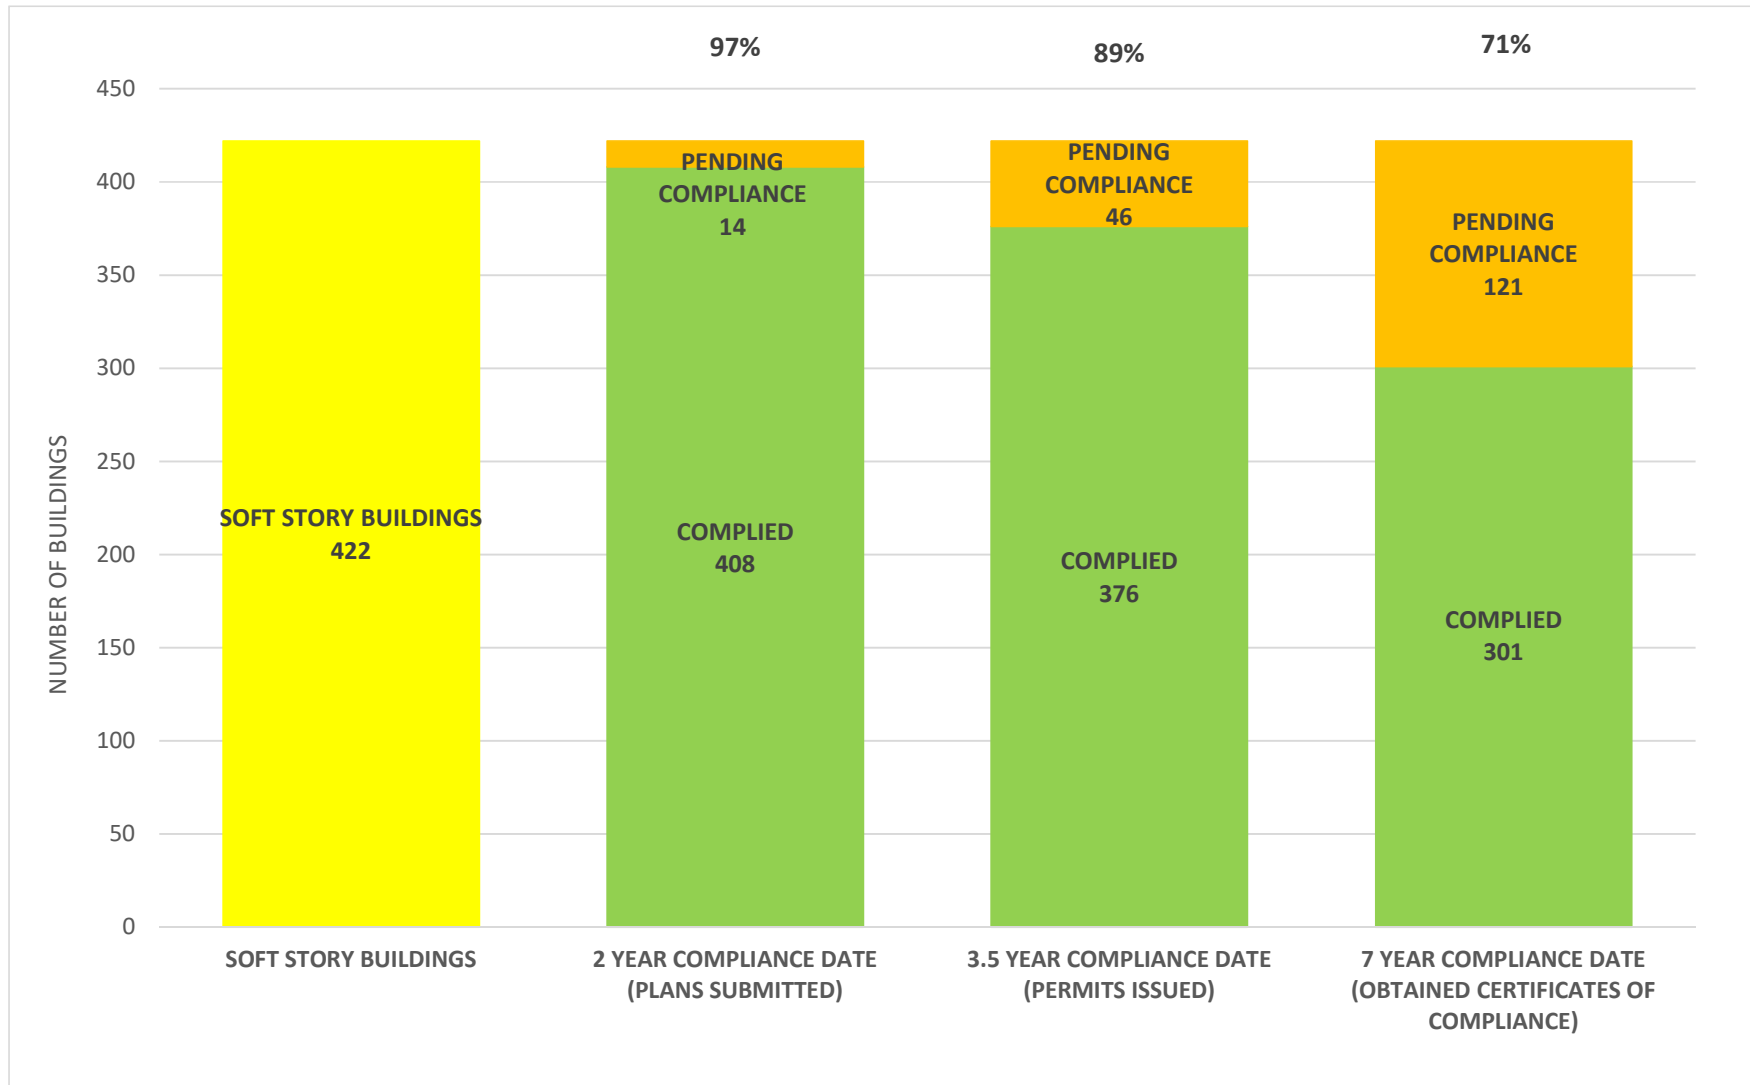

SOFT STORY RETROFIT PROGRAM STATUS FOR CD 1 AS OF November 1, 2023