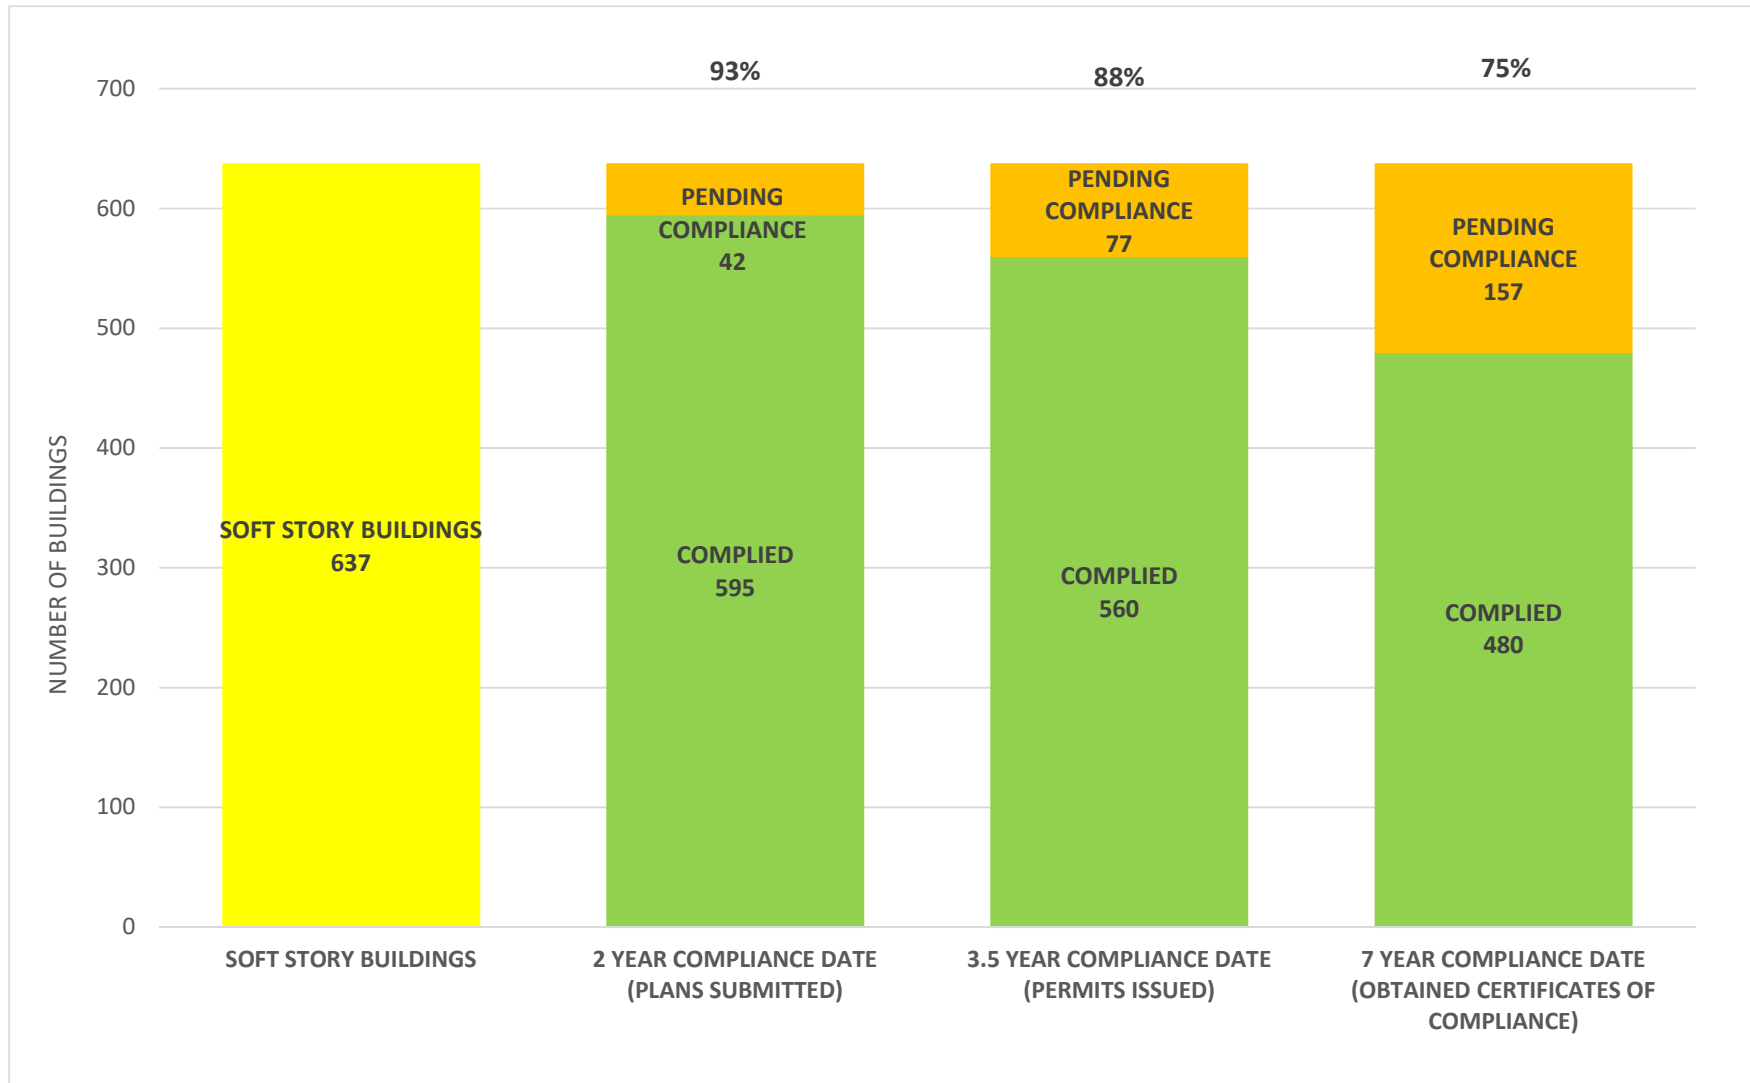

SOFT STORY RETROFIT PROGRAM STATUS FOR CD 6 AS OF November 1, 2023