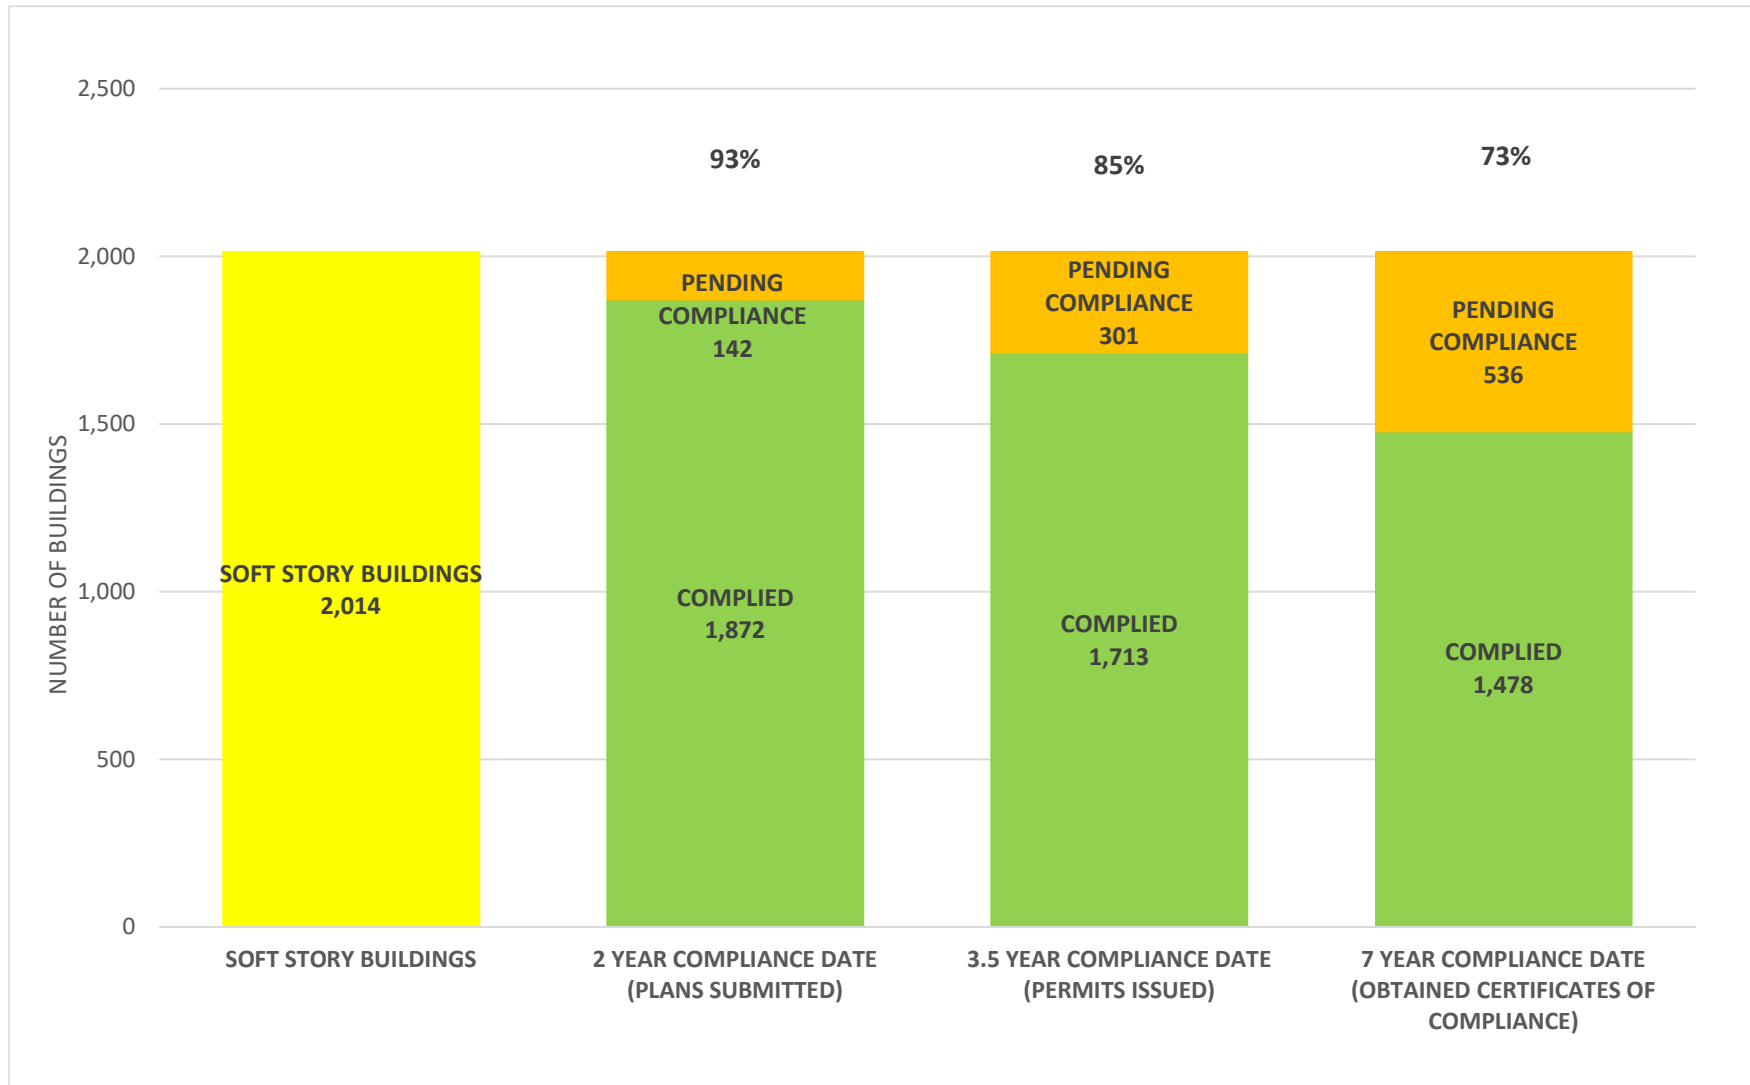

SOFT STORY RETROFIT PROGRAM STATUS FOR CD 11 AS OF November 1, 2023