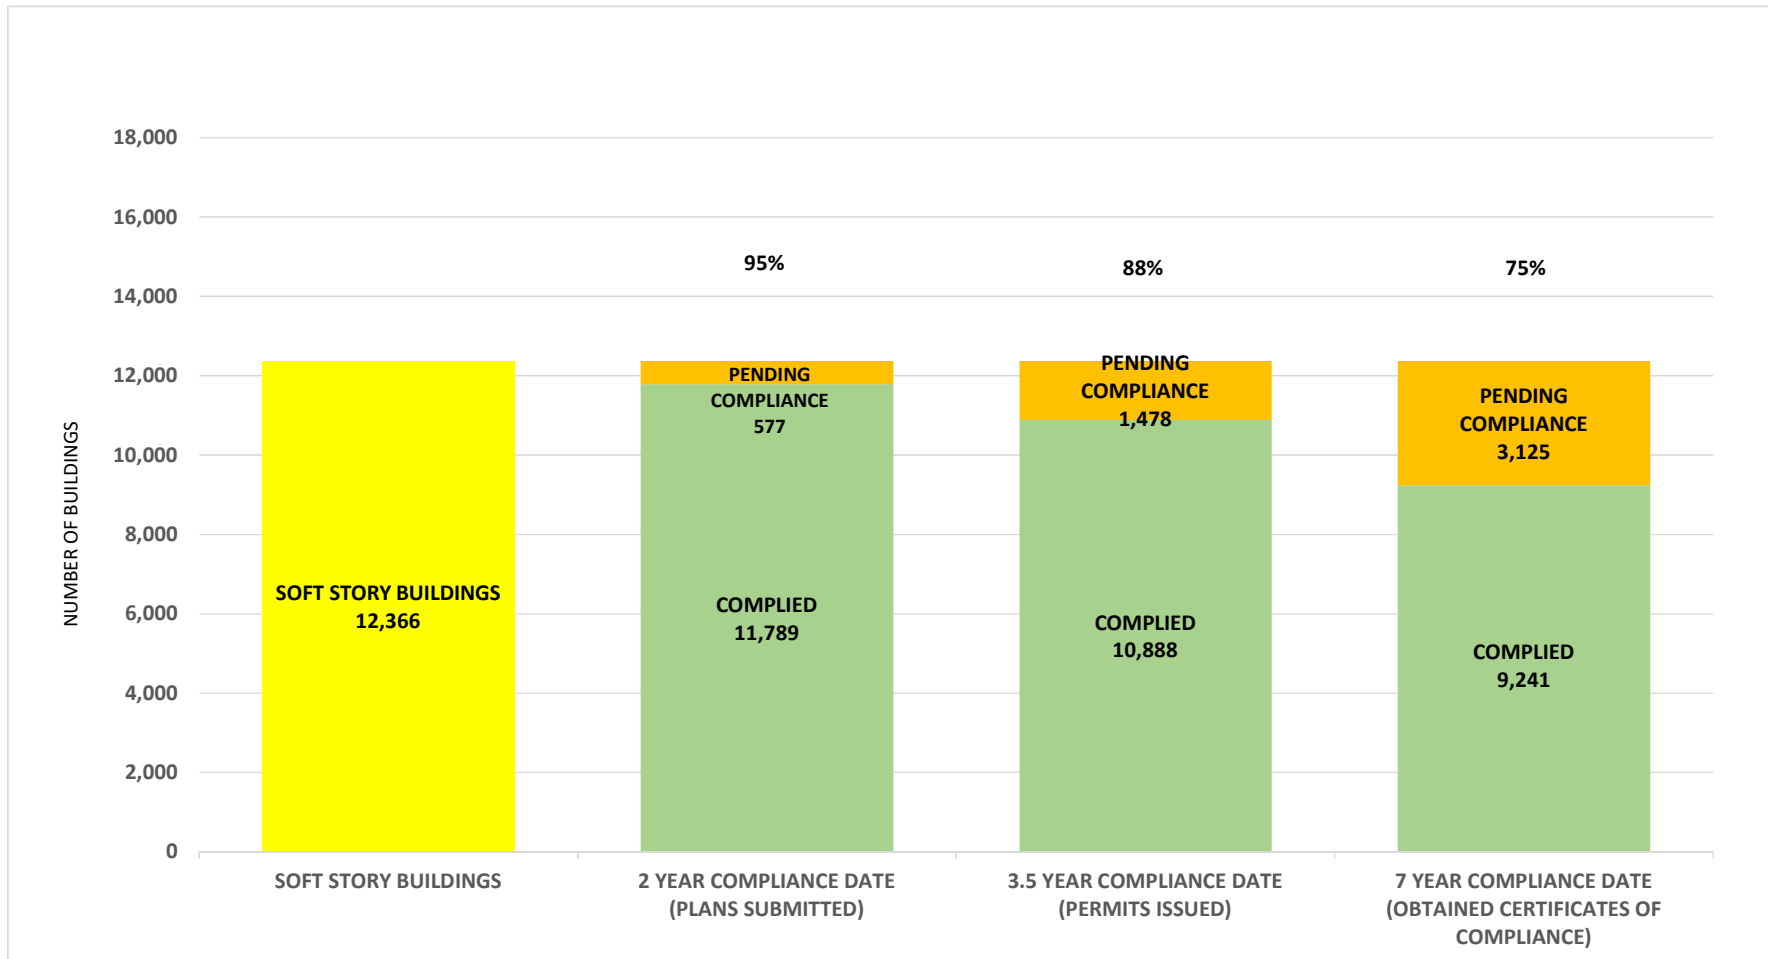

### SOFT STORY RETROFIT PROGRAM STATUS AS OF **November 1, 2023**