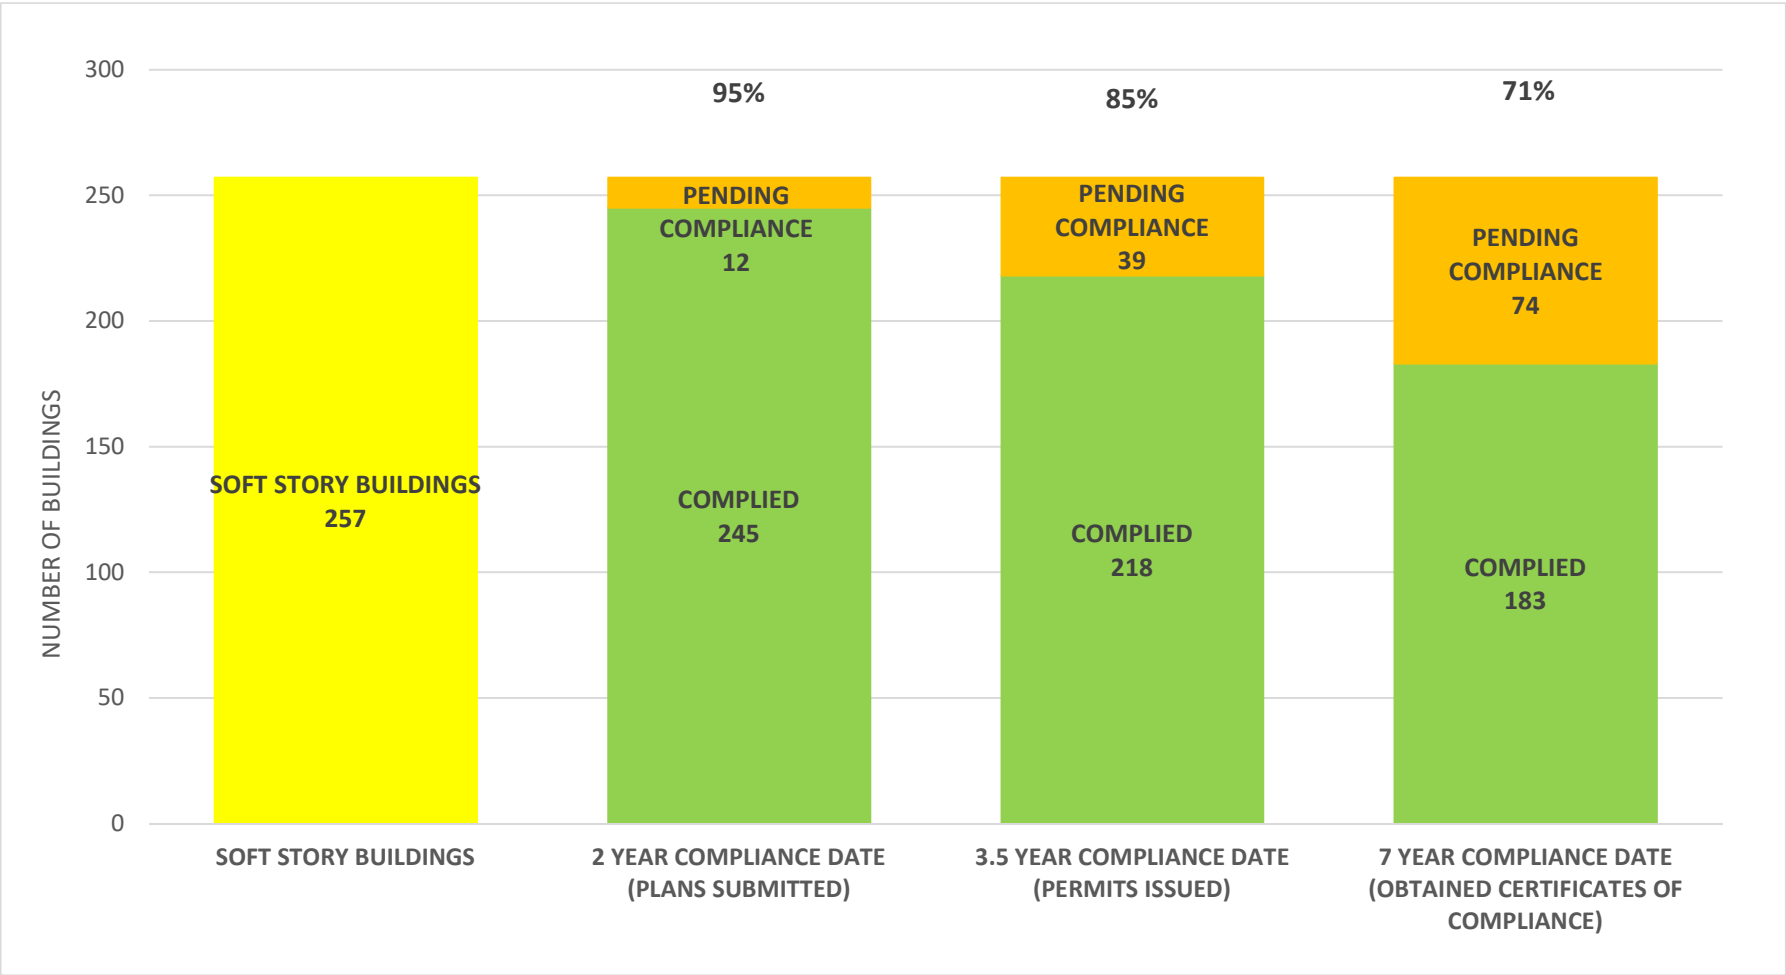

SOFT STORY RETROFIT PROGRAM STATUS FOR CD 14 AS OF November 1, 2023