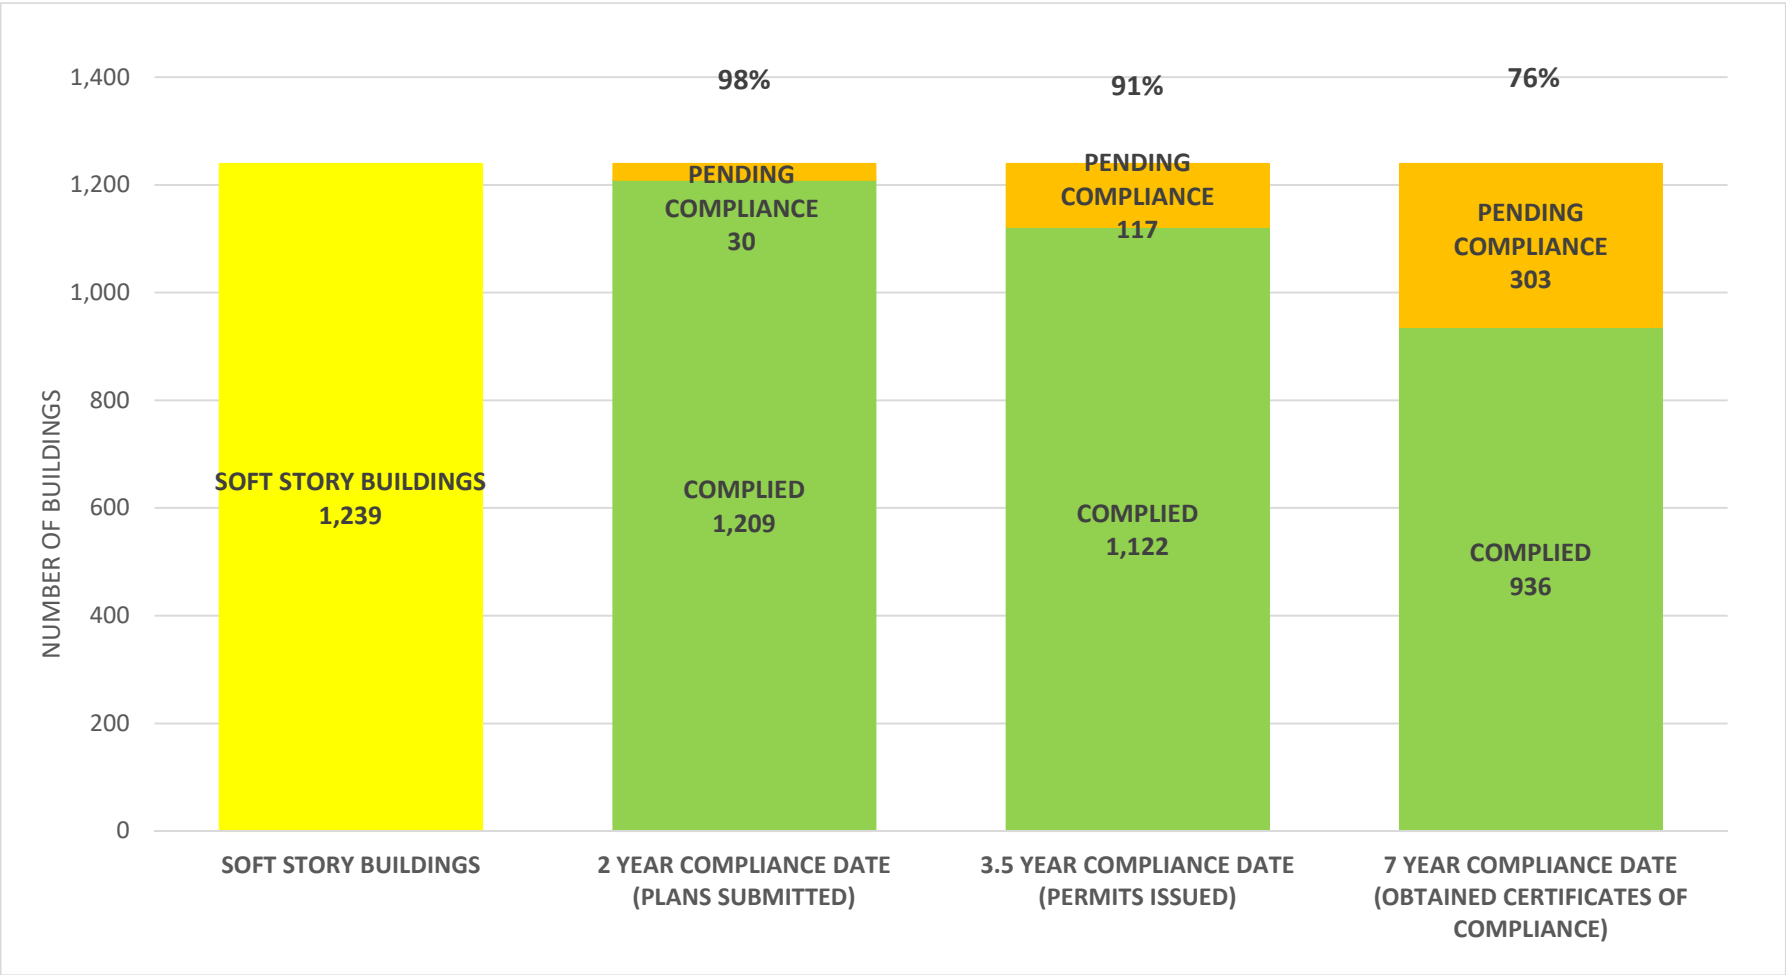

SOFT STORY RETROFIT PROGRAM STATUS FOR CD 10 AS OF November 1, 2023