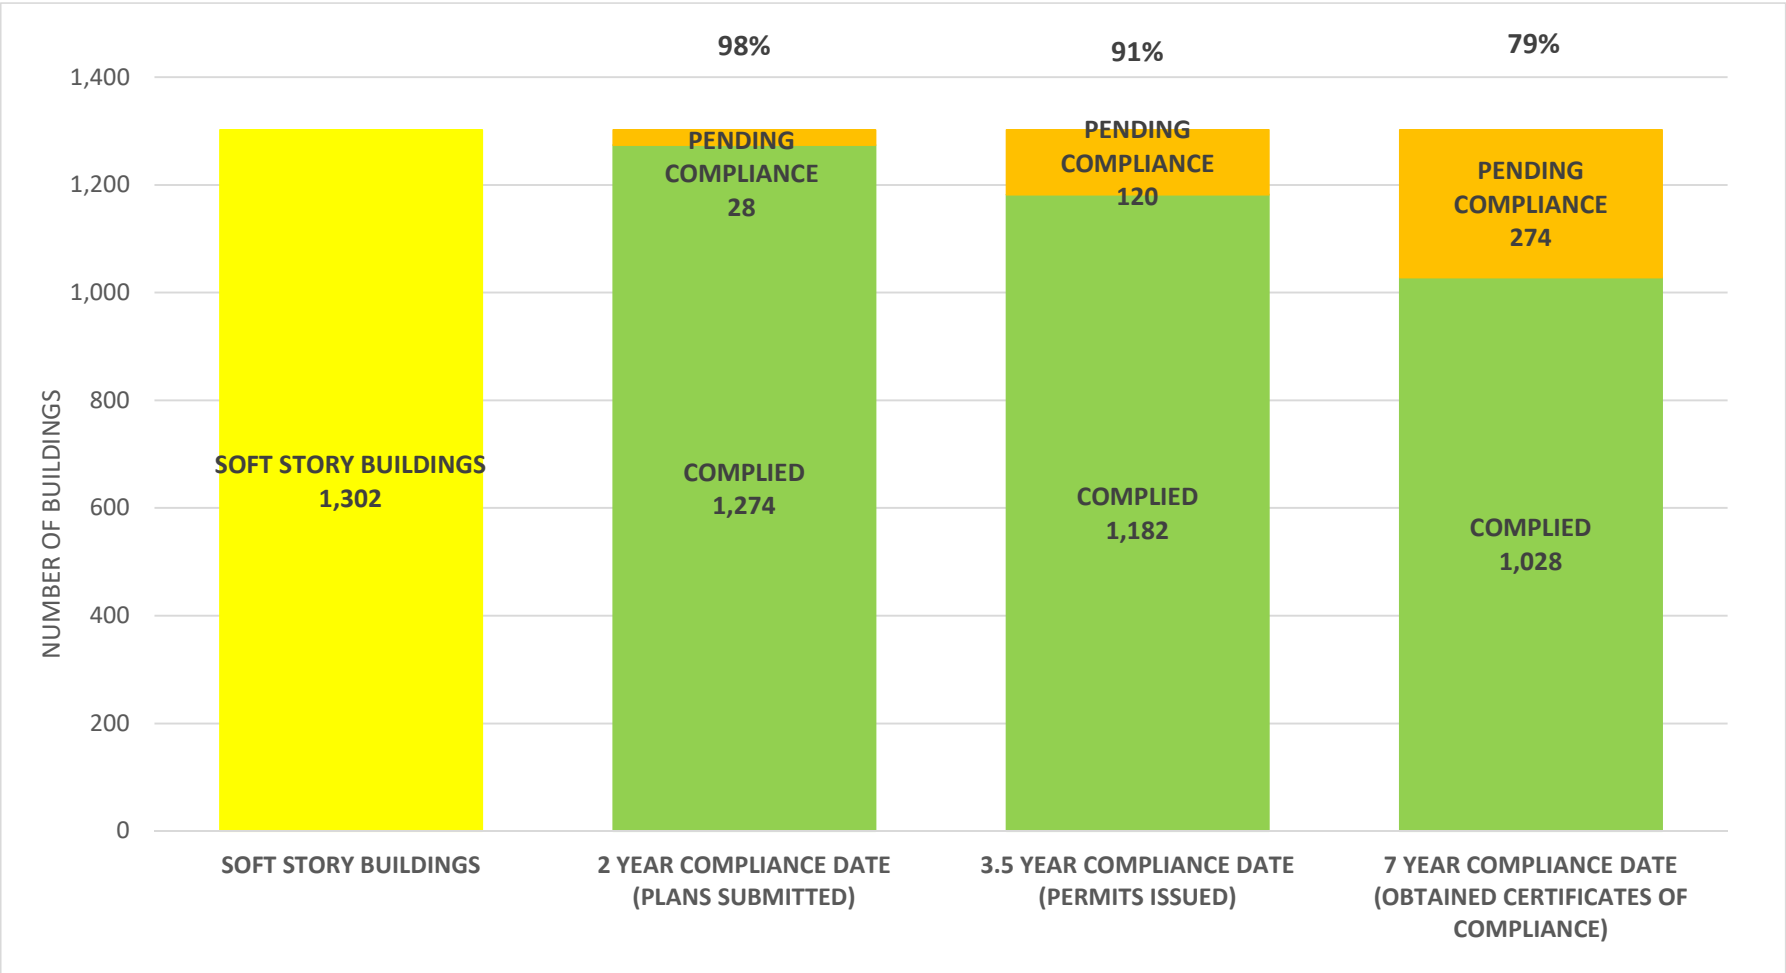

SOFT STORY RETROFIT PROGRAM STATUS FOR CD 4 AS OF November 1, 2023