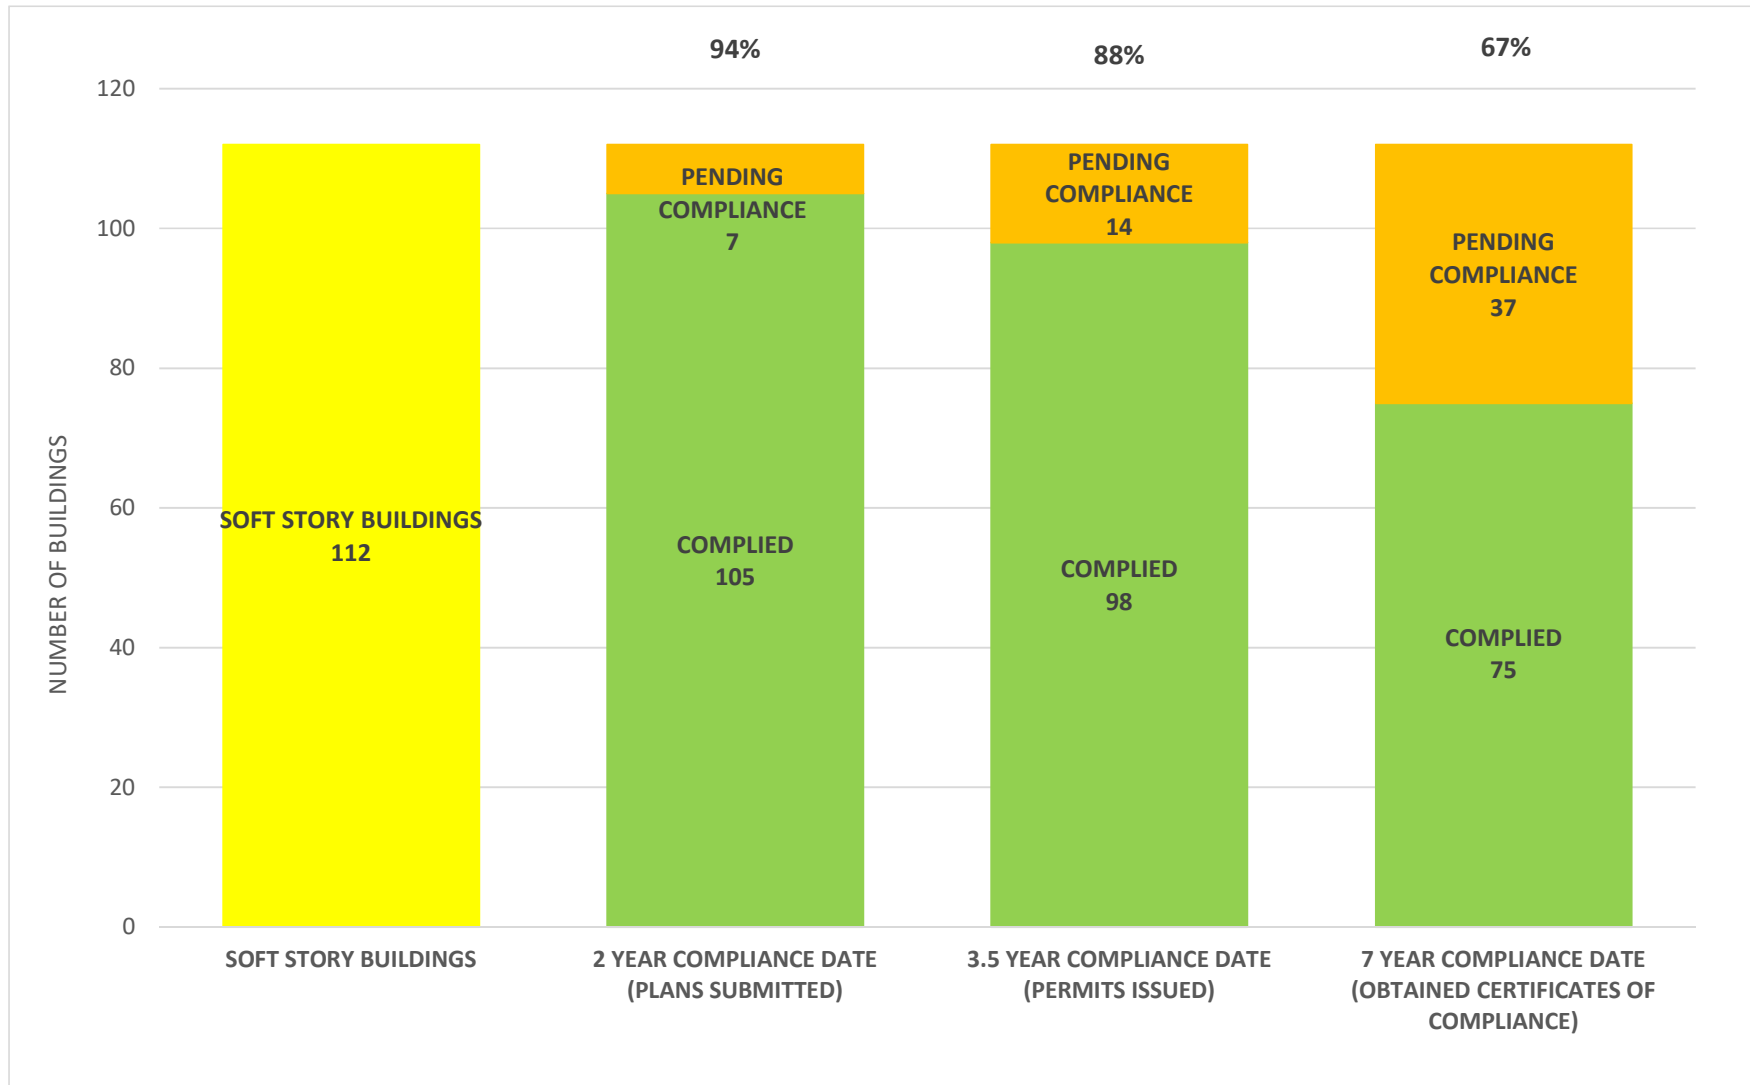

SOFT STORY RETROFIT PROGRAM STATUS FOR CD 9 AS OF November 1, 2023