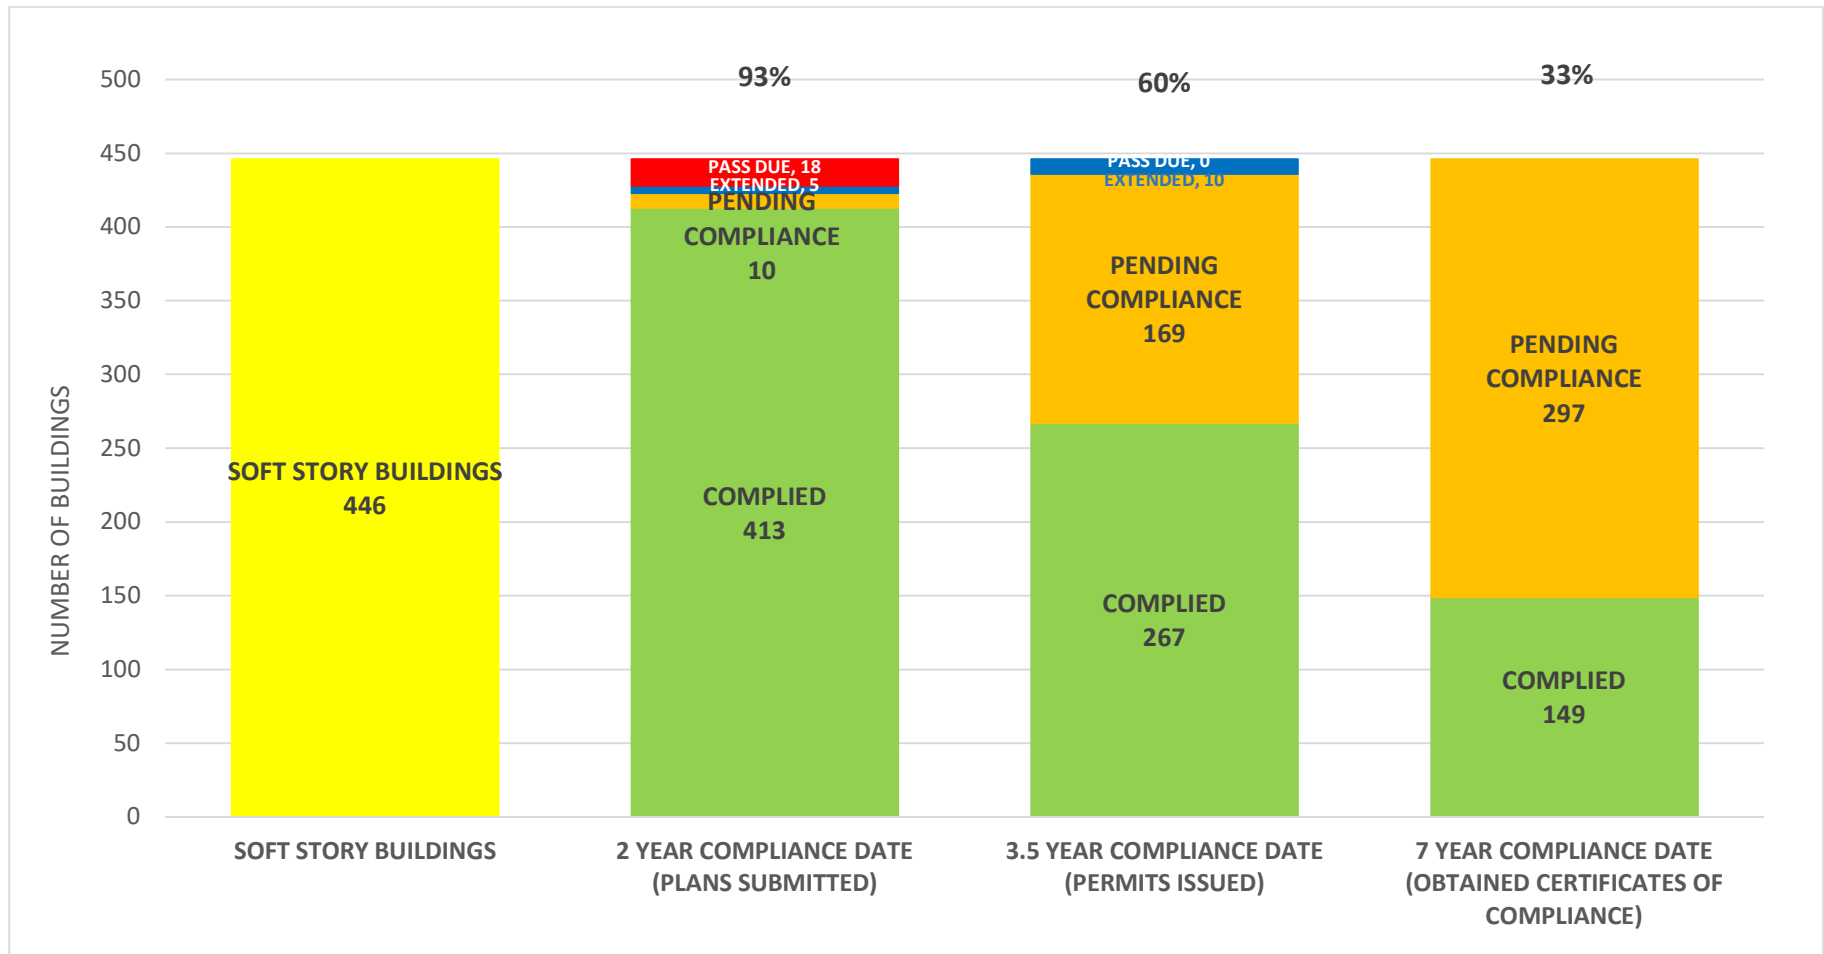

SOFT STORY RETROFIT PROGRAM STATUS AS OF **October 1, 2020**

SOFT STORY RETROFIT PROGRAM STATUS FOR PHASE 1 AS OF October 1, 2020

SOFT STORY RETROFIT PROGRAM STATUS FOR CD 1 AS OF **October 1, 2020**

SOFT STORY RETROFIT PROGRAM STATUS FOR CD 2 AS OF **October 1, 2020**