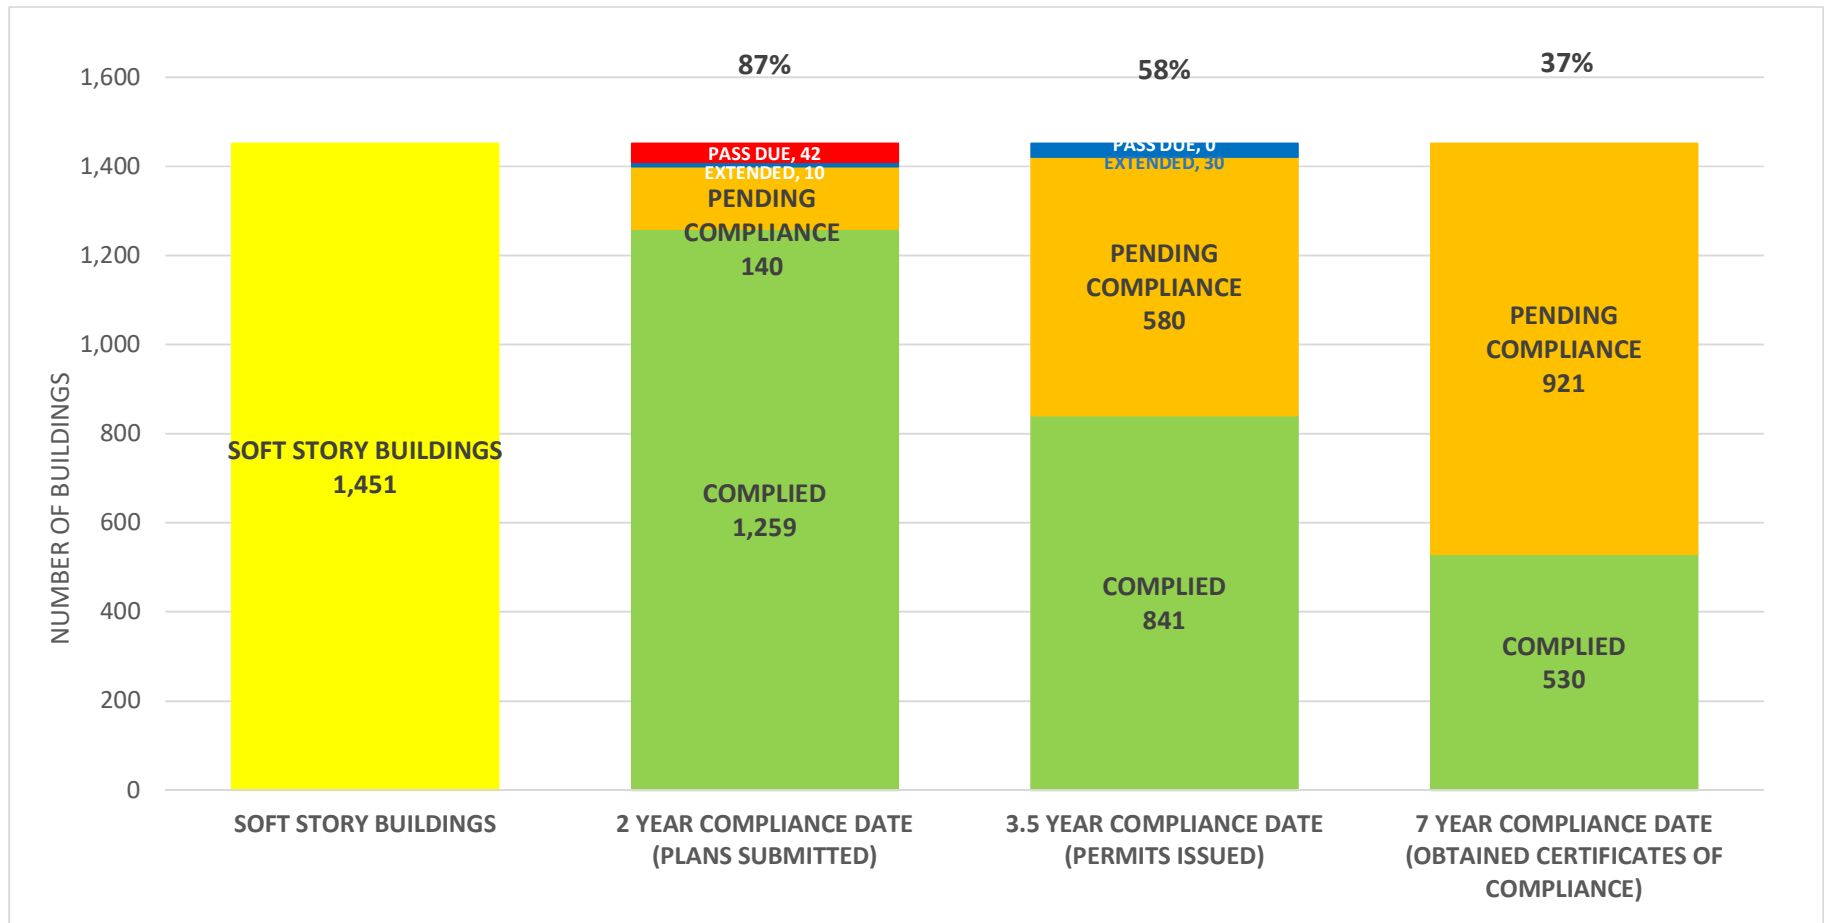

SOFT STORY RETROFIT PROGRAM STATUS AS OF **October 1, 2020**

SOFT STORY RETROFIT PROGRAM STATUS FOR PHASE 1 AS OF October 1, 2020

SOFT STORY RETROFIT PROGRAM STATUS FOR CD 1 AS OF **October 1, 2020**

SOFT STORY RETROFIT PROGRAM STATUS FOR CD 2 AS OF **October 1, 2020**