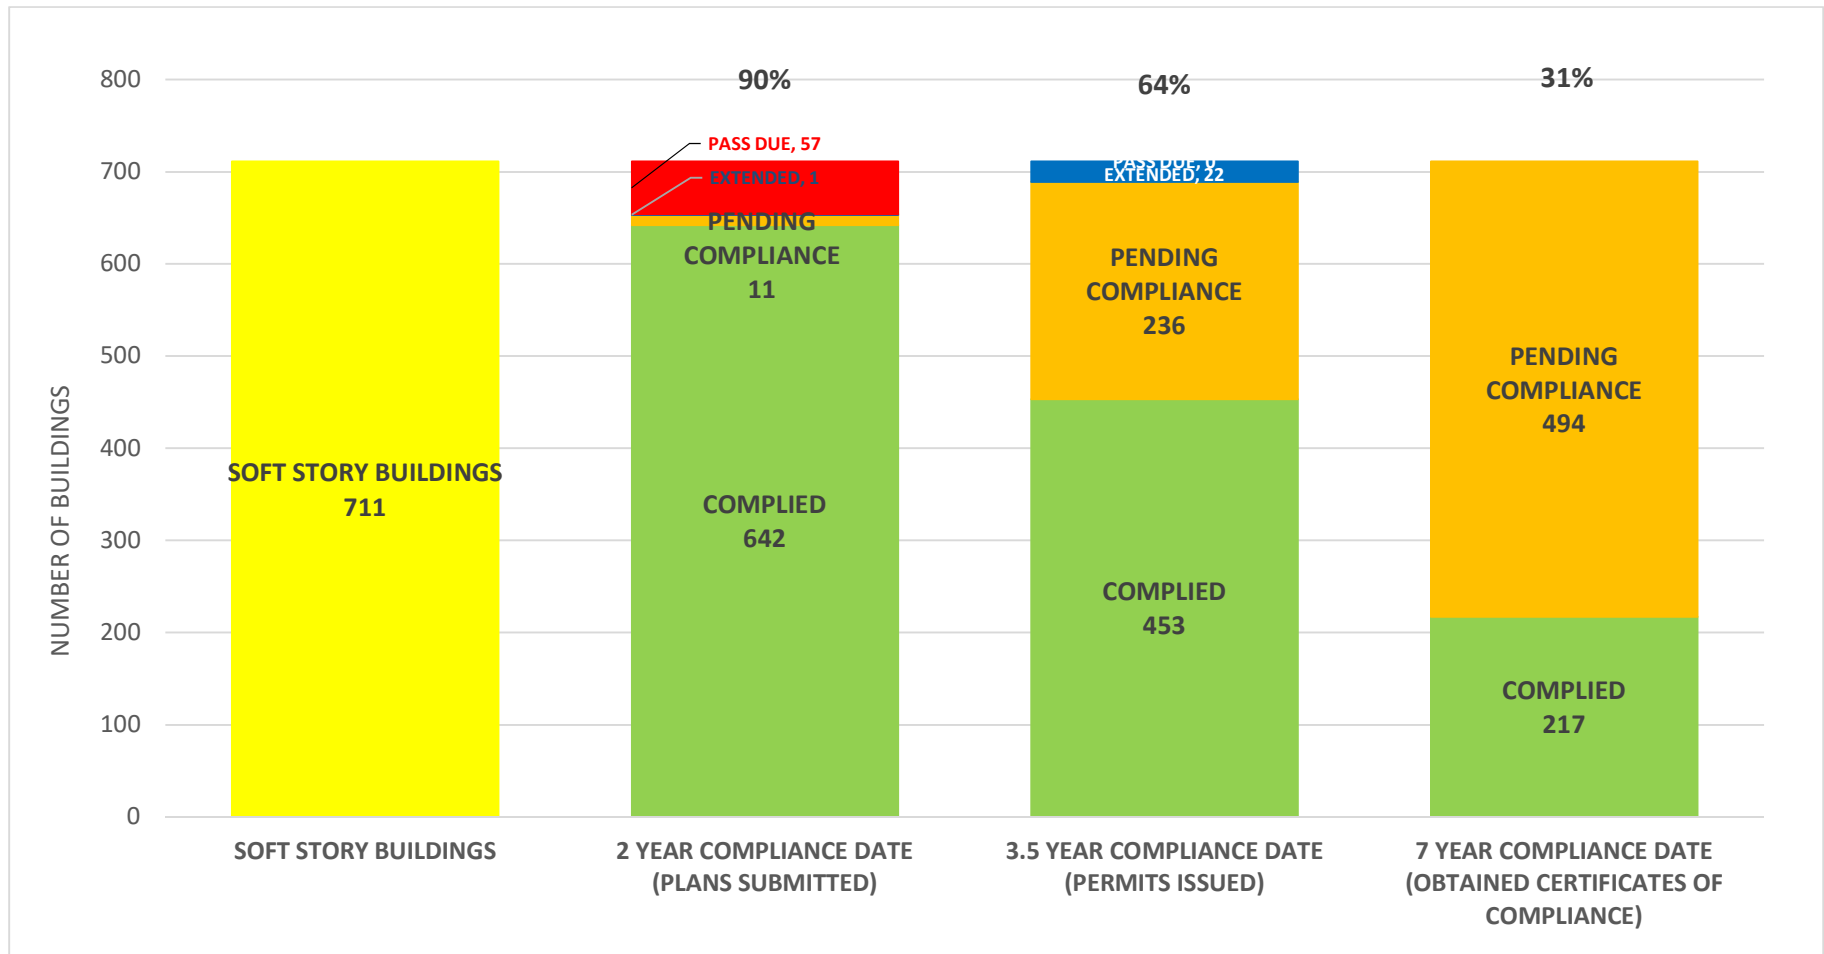

SOFT STORY RETROFIT PROGRAM STATUS FOR CD 3 AS OF **October 1, 2020**