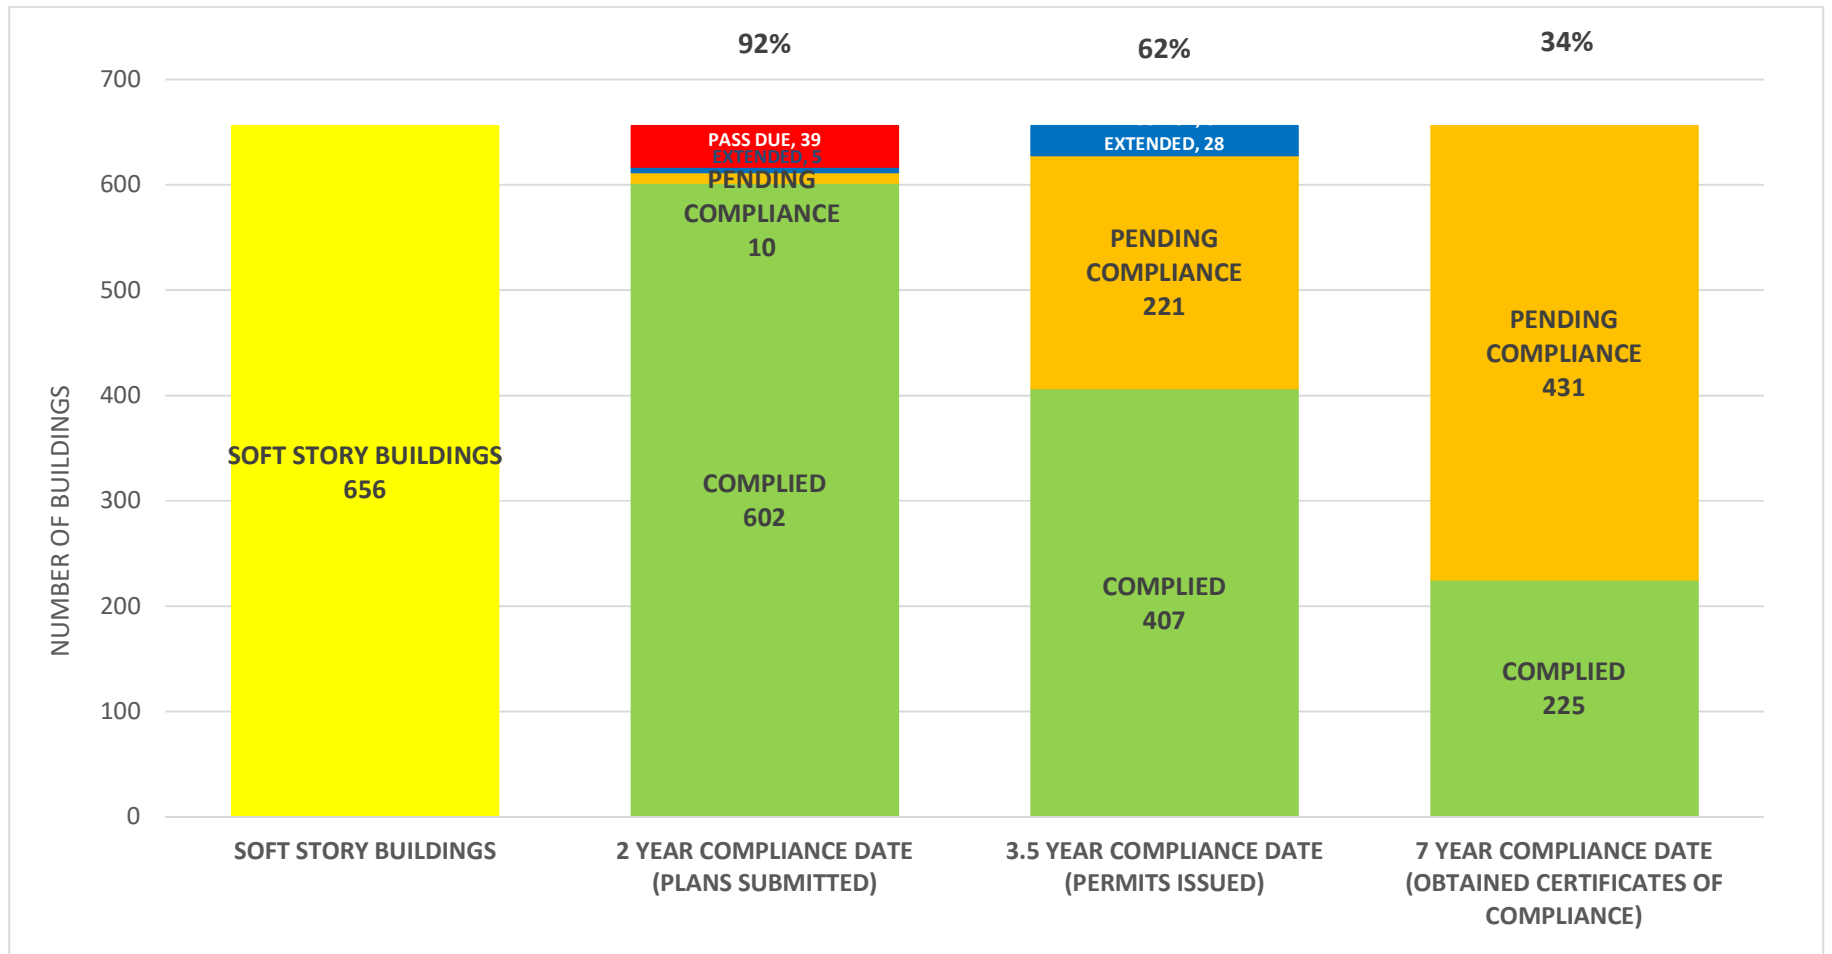

SOFT STORY RETROFIT PROGRAM STATUS FOR CD 6 AS OF **October 1, 2020**