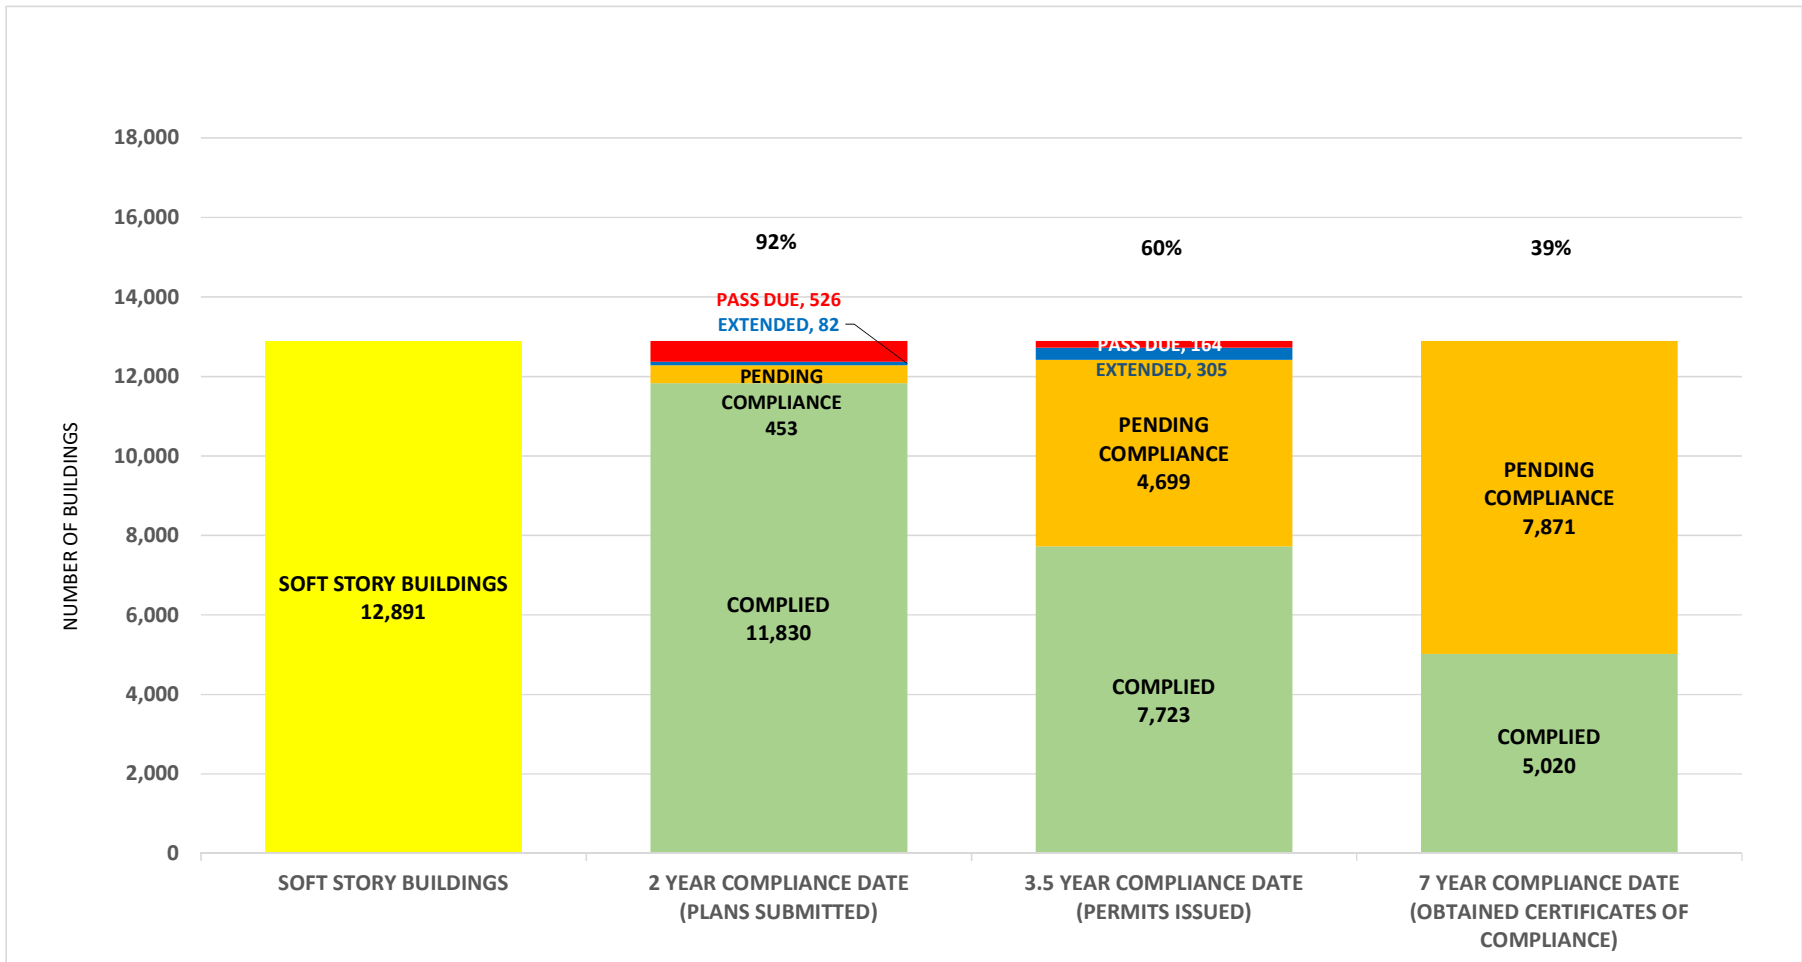

SOFT STORY RETROFIT PROGRAM STATUS AS OF **October 1, 2020**

SOFT STORY RETROFIT PROGRAM STATUS FOR PHASE 1 AS OF October 1, 2020

SOFT STORY RETROFIT PROGRAM STATUS FOR CD 1 AS OF **October 1, 2020**

SOFT STORY RETROFIT PROGRAM STATUS FOR CD 2 AS OF **October 1, 2020**