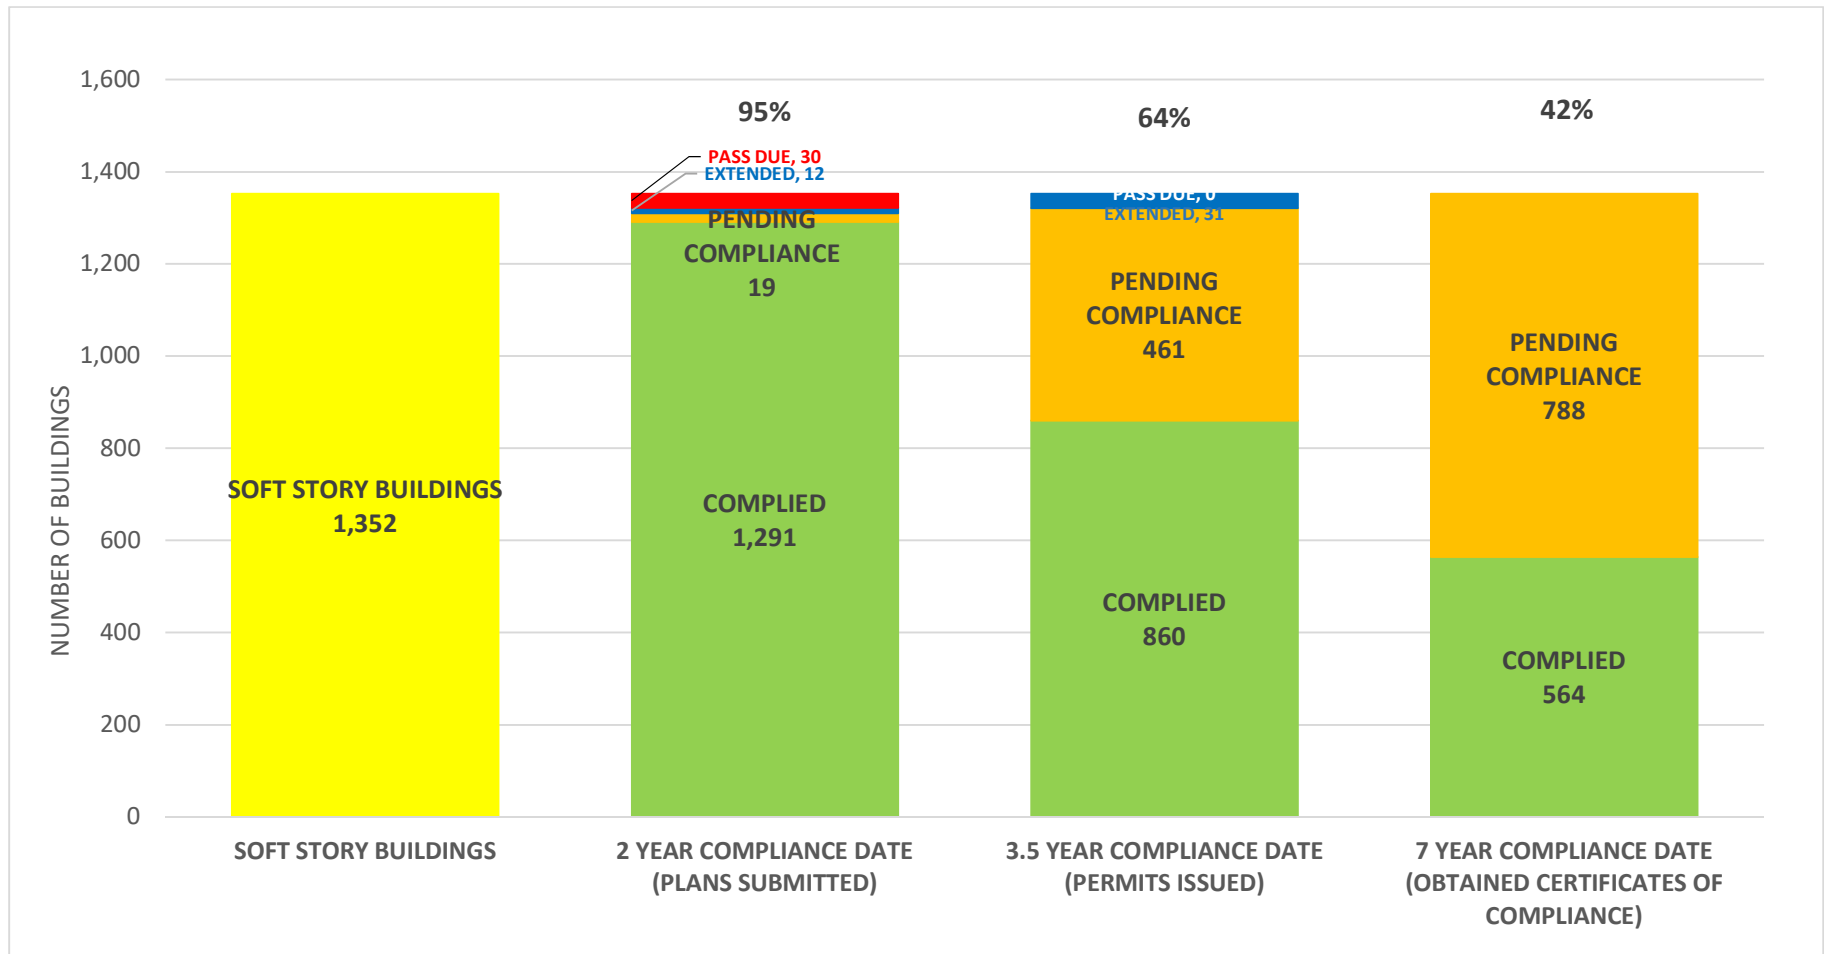

SOFT STORY RETROFIT PROGRAM STATUS FOR CD 4 AS OF **October 1, 2020**