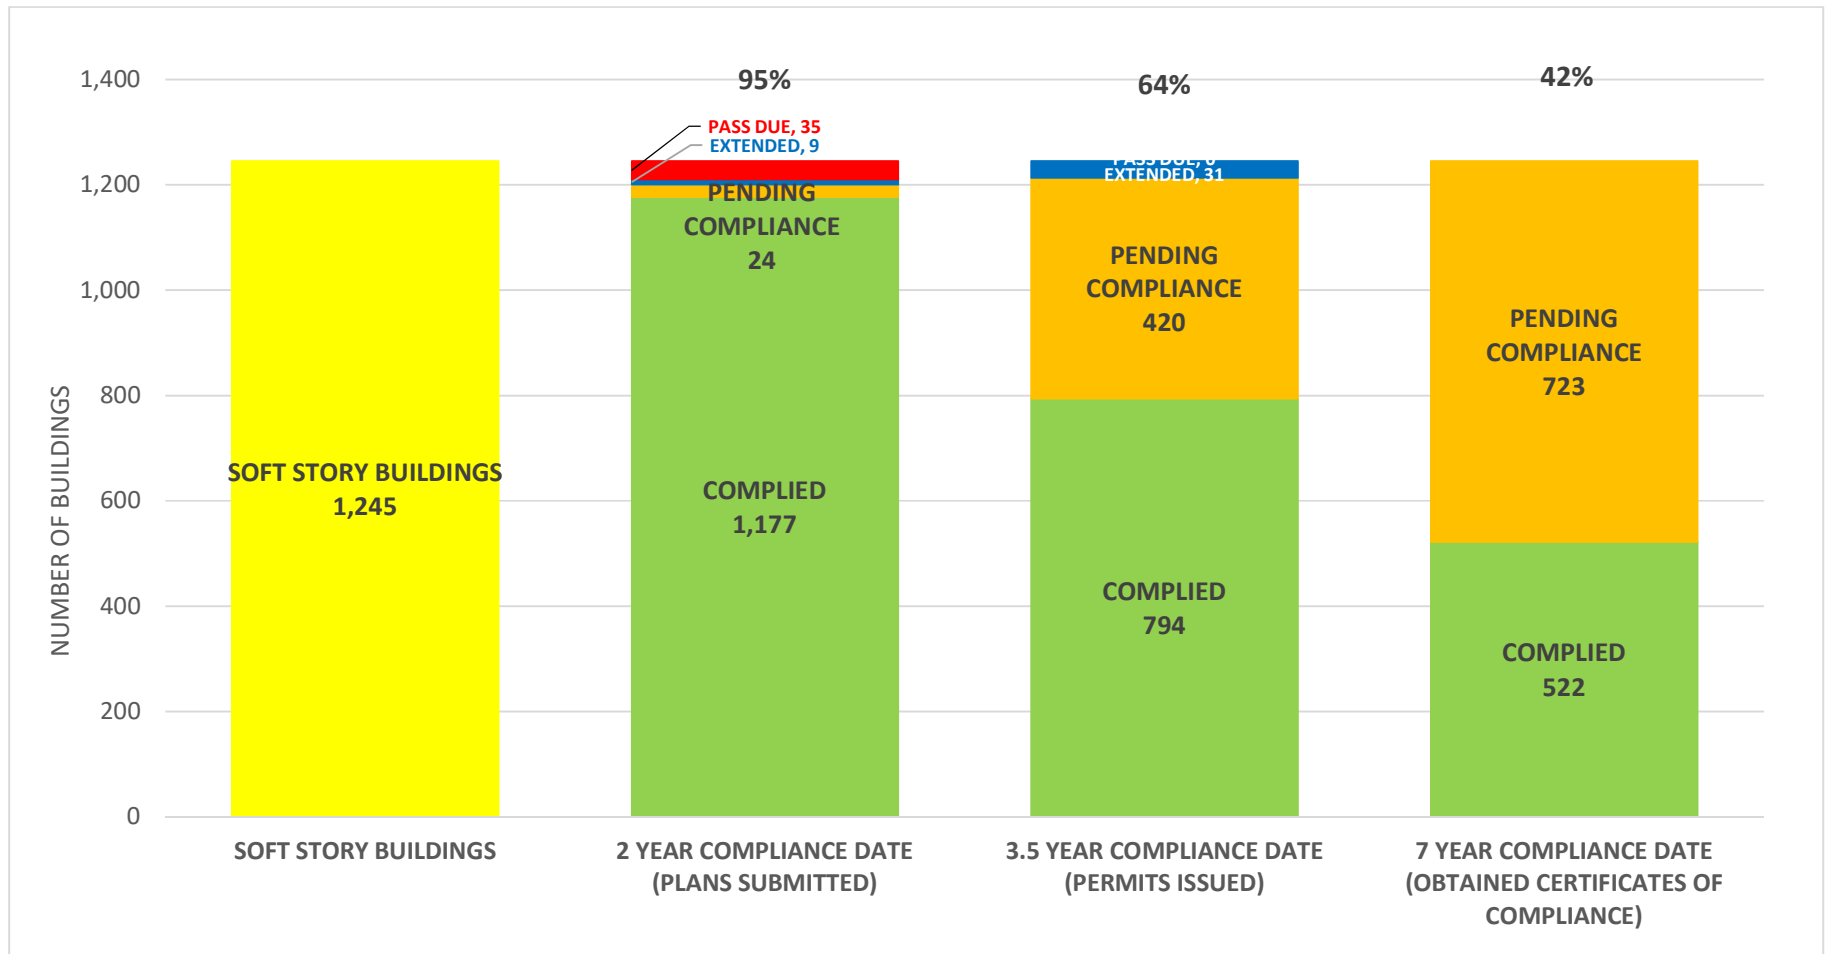

SOFT STORY RETROFIT PROGRAM STATUS FOR CD 13 AS OF October 1, 2020