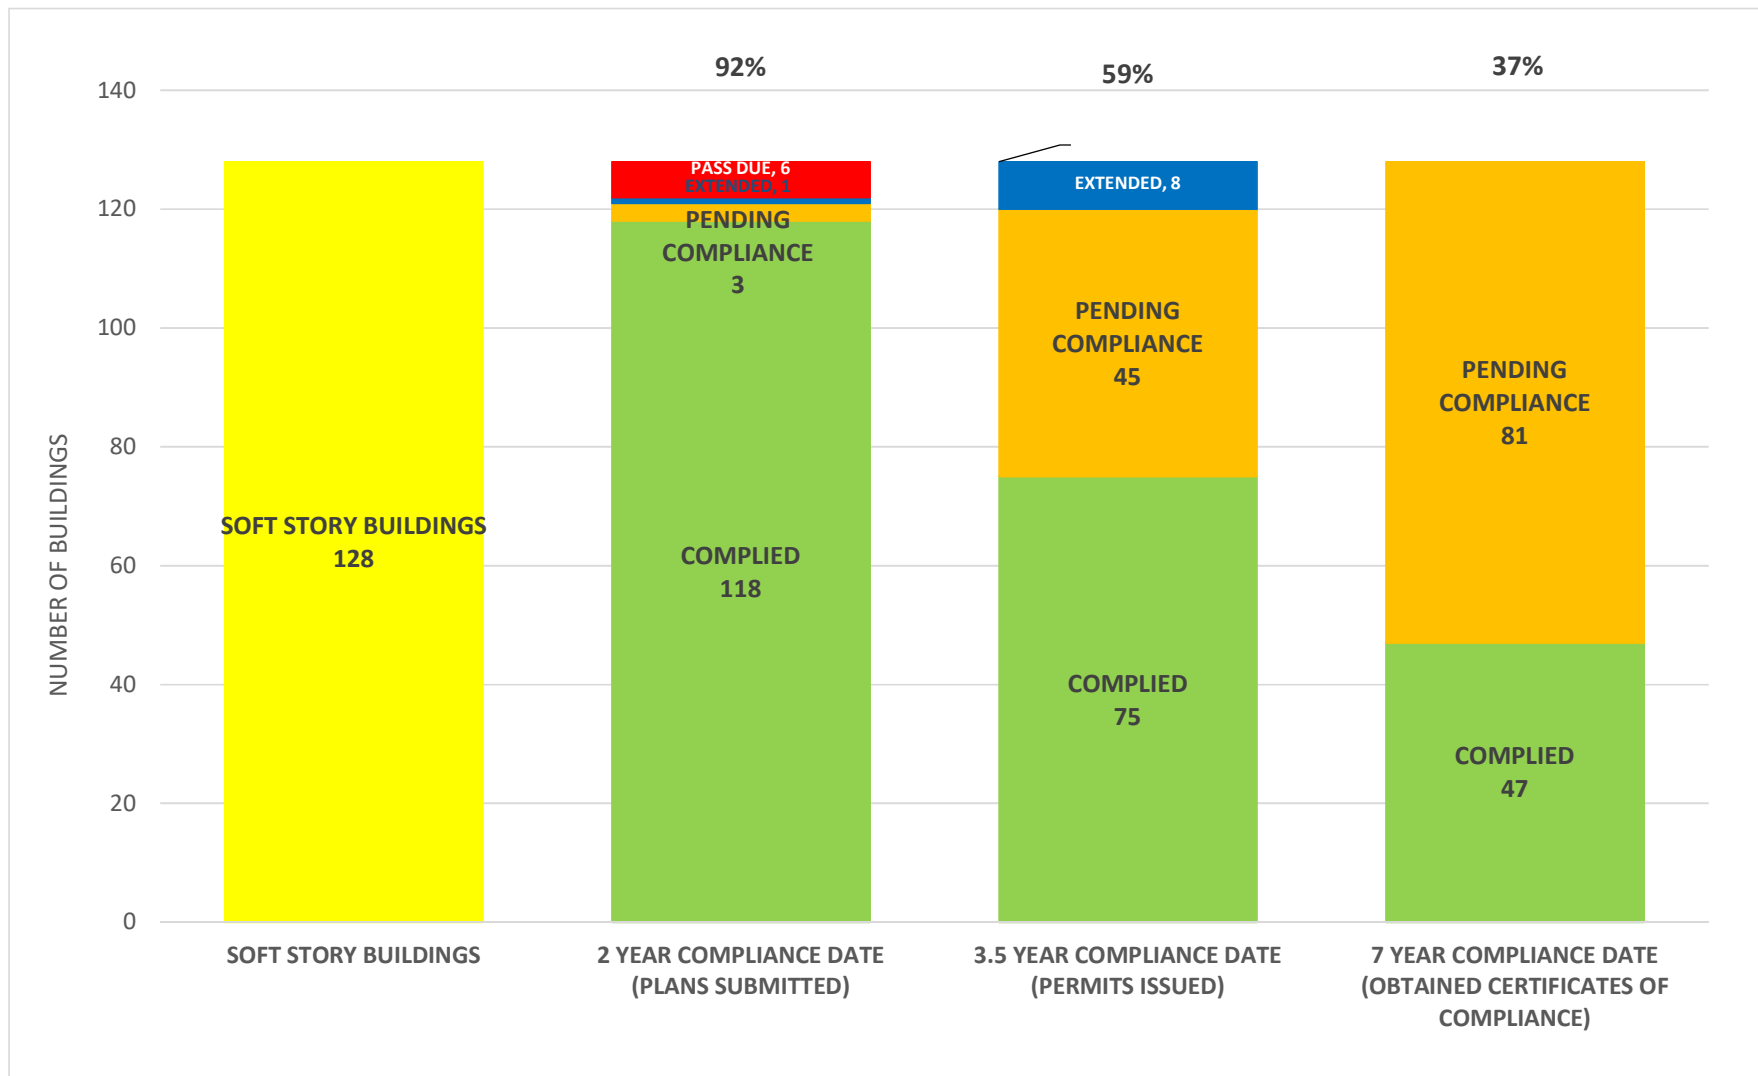

SOFT STORY RETROFIT PROGRAM STATUS FOR CD 7 AS OF October 1, 2020