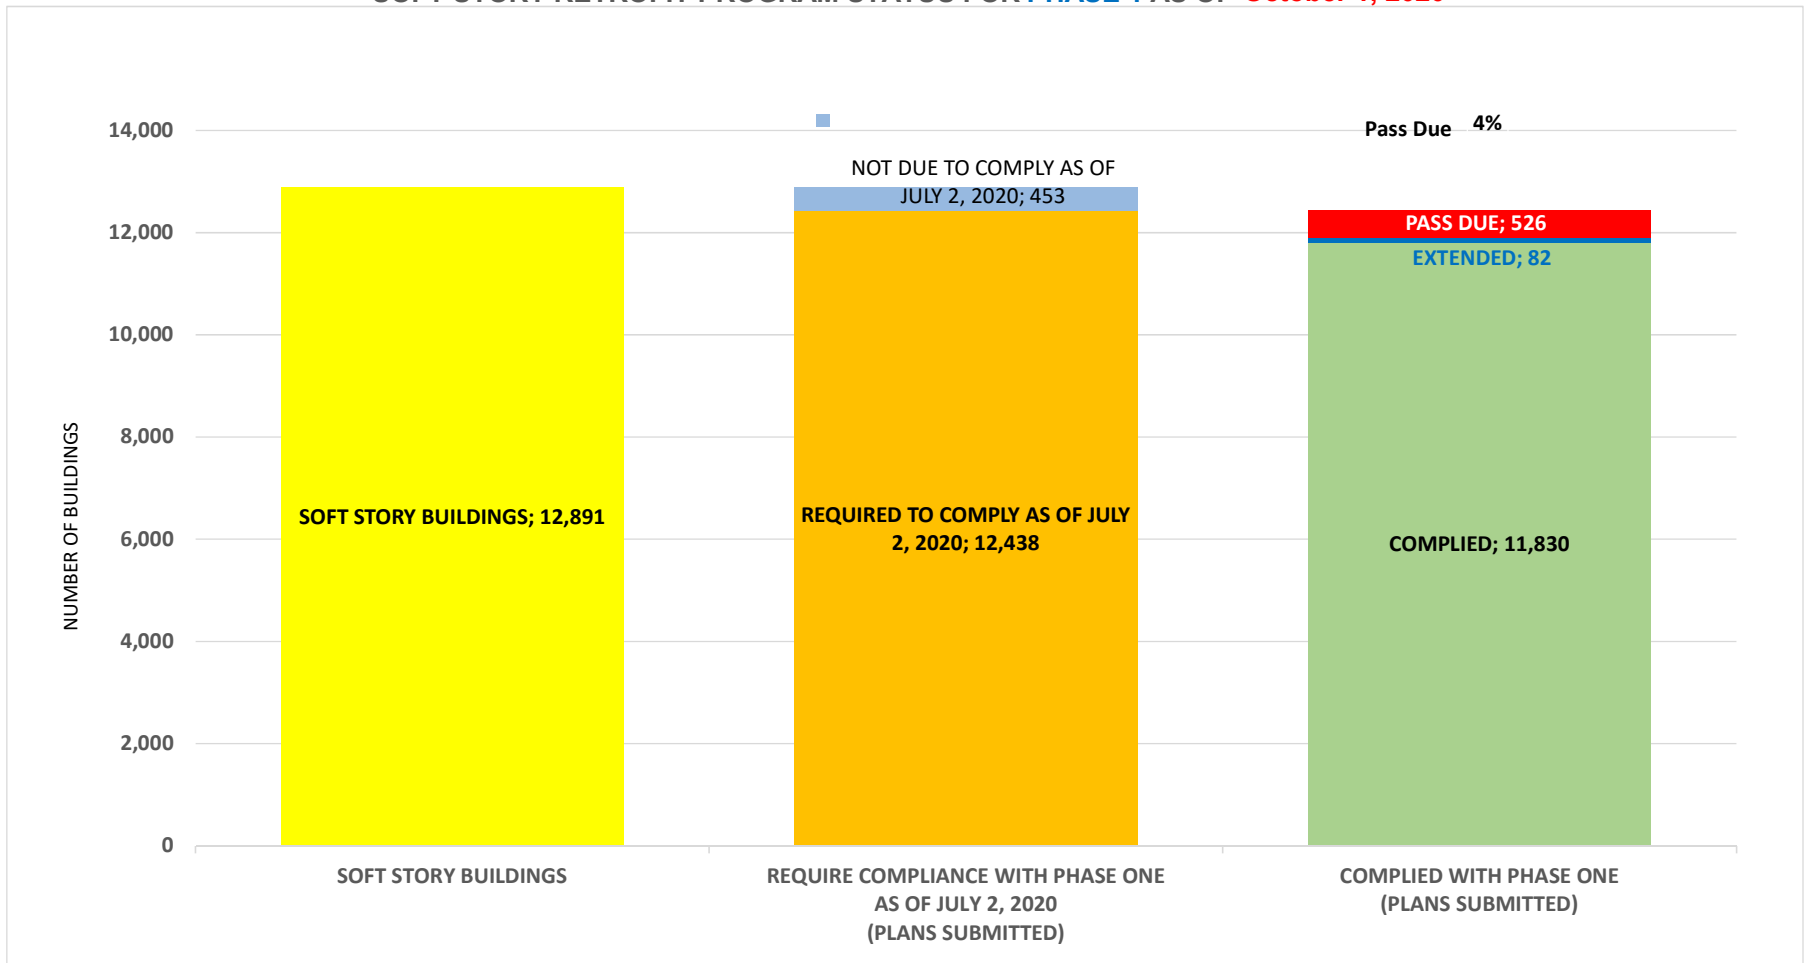

SOFT STORY RETROFIT PROGRAM STATUS AS OF **October 1, 2020**

SOFT STORY RETROFIT PROGRAM STATUS FOR PHASE 1 AS OF October 1, 2020

SOFT STORY RETROFIT PROGRAM STATUS FOR CD 1 AS OF **October 1, 2020**

SOFT STORY RETROFIT PROGRAM STATUS FOR CD 2 AS OF **October 1, 2020**