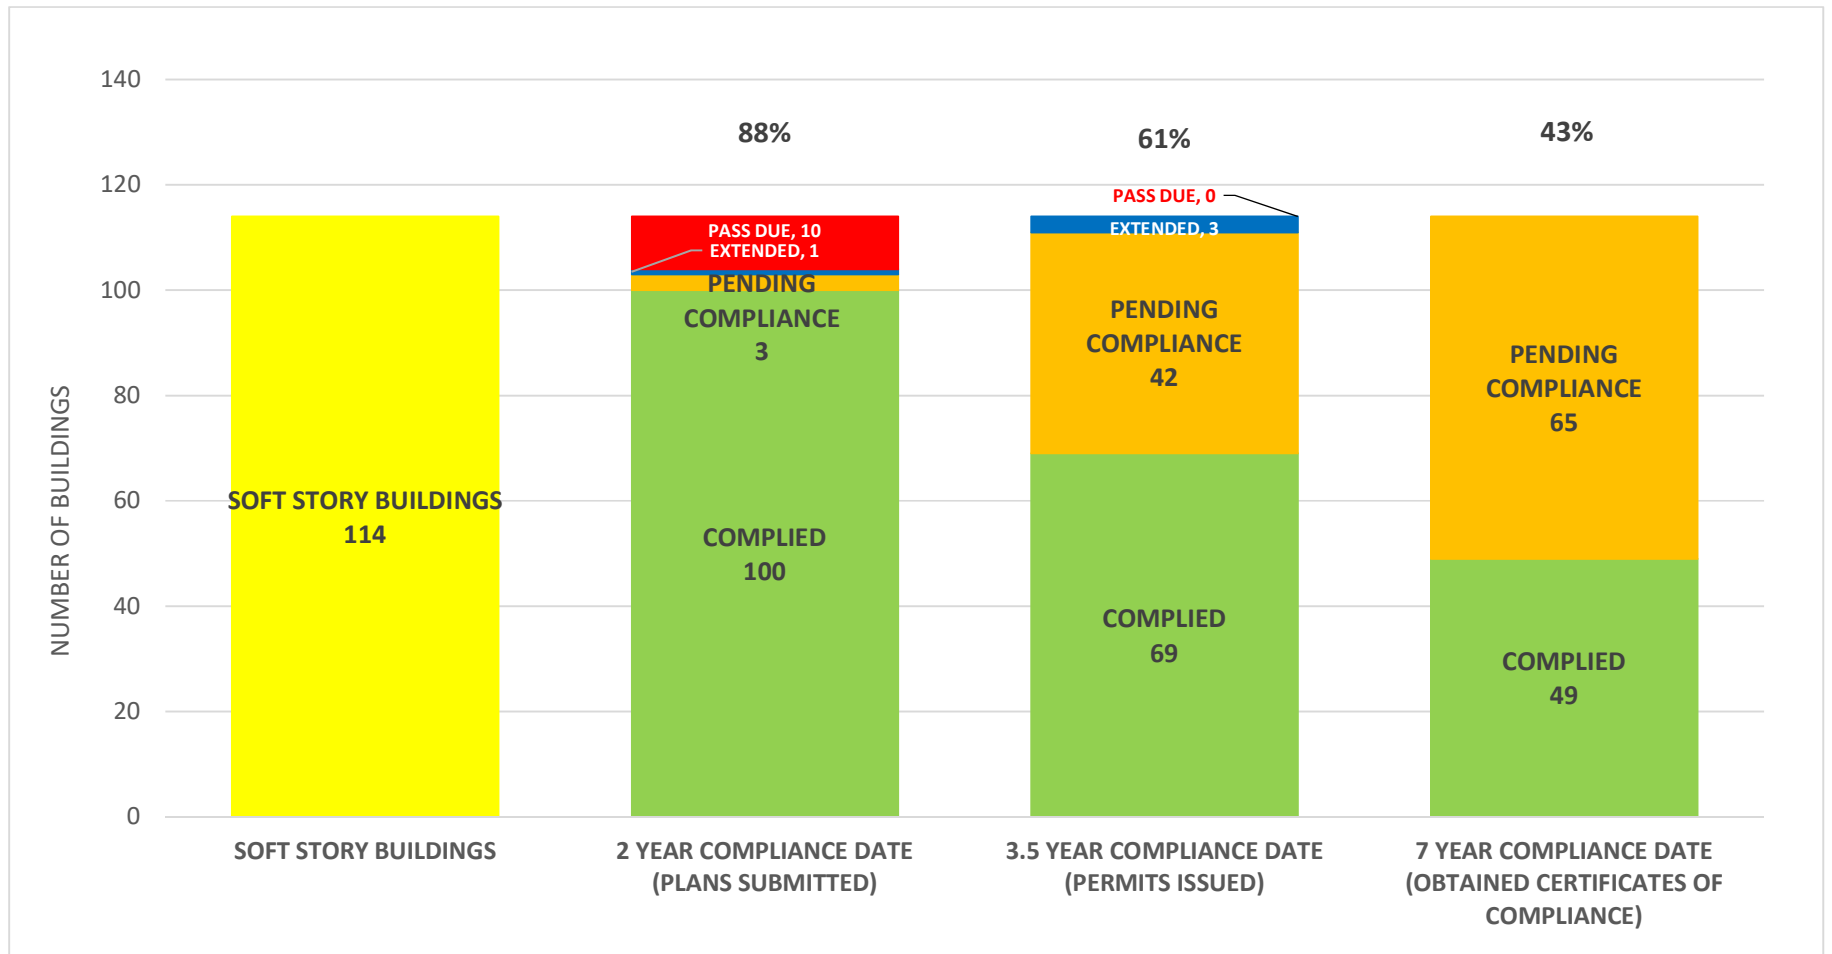

SOFT STORY RETROFIT PROGRAM STATUS FOR CD 9 AS OF October 1, 2020