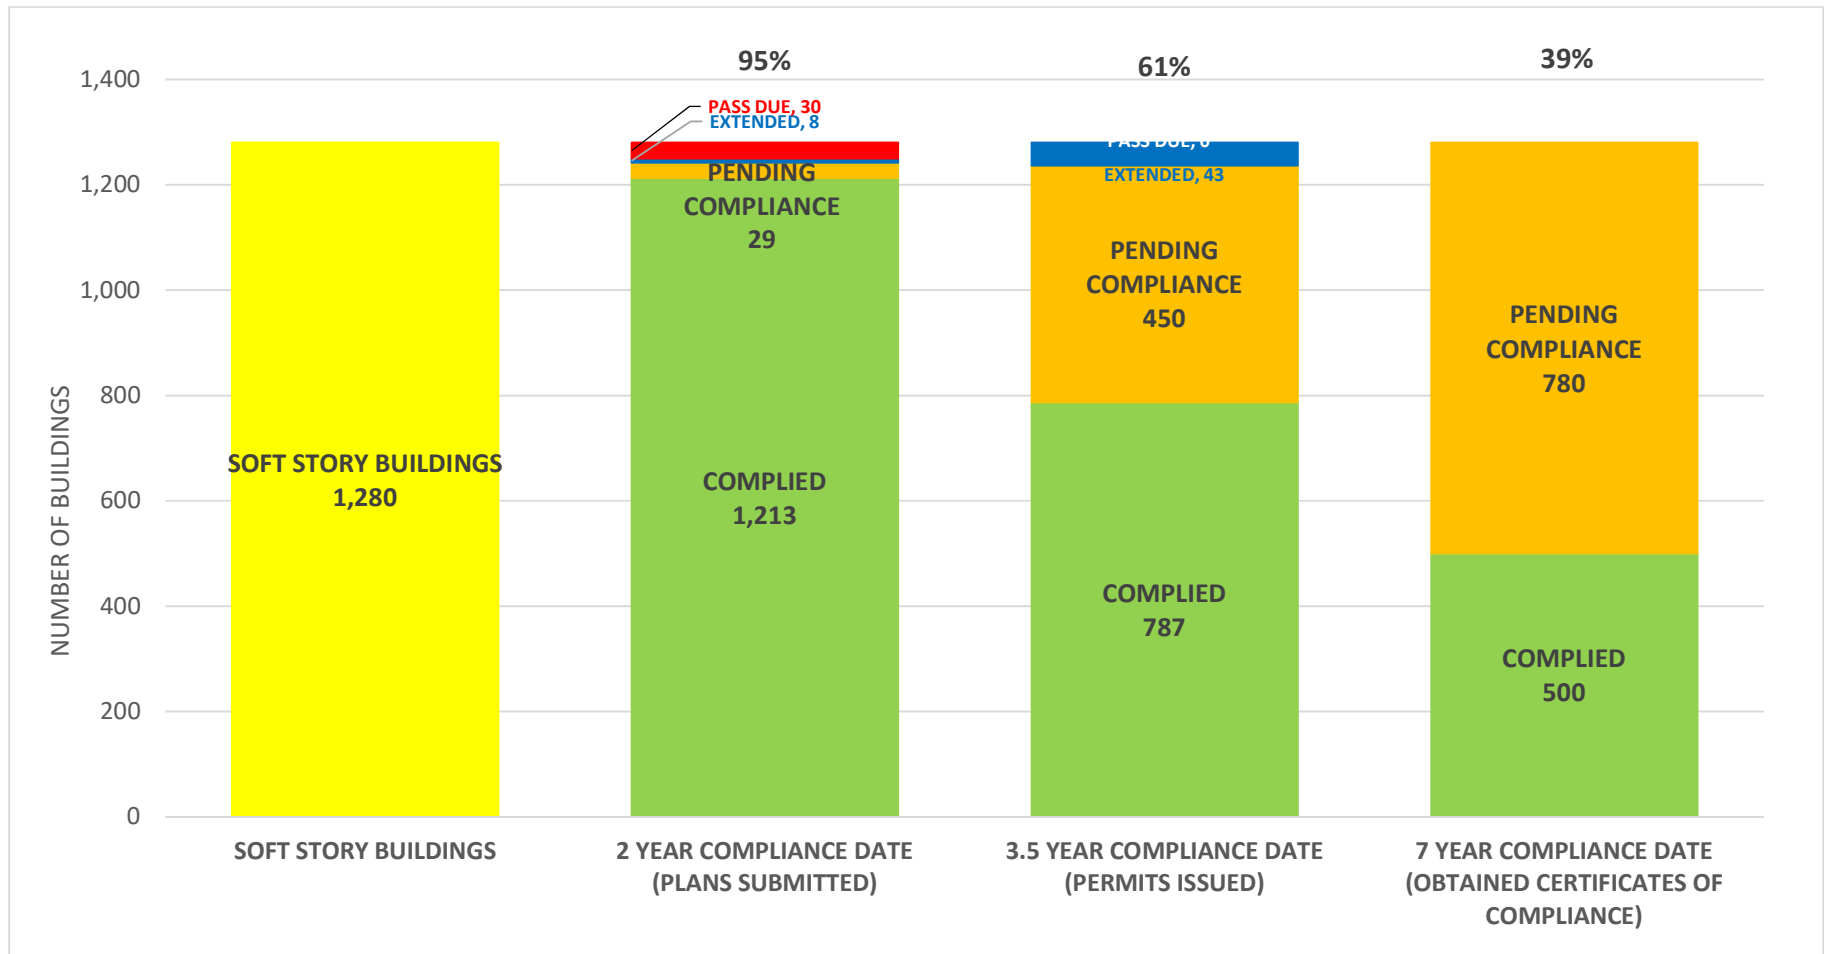

SOFT STORY RETROFIT PROGRAM STATUS FOR CD 10 AS OF **October 1, 2020**