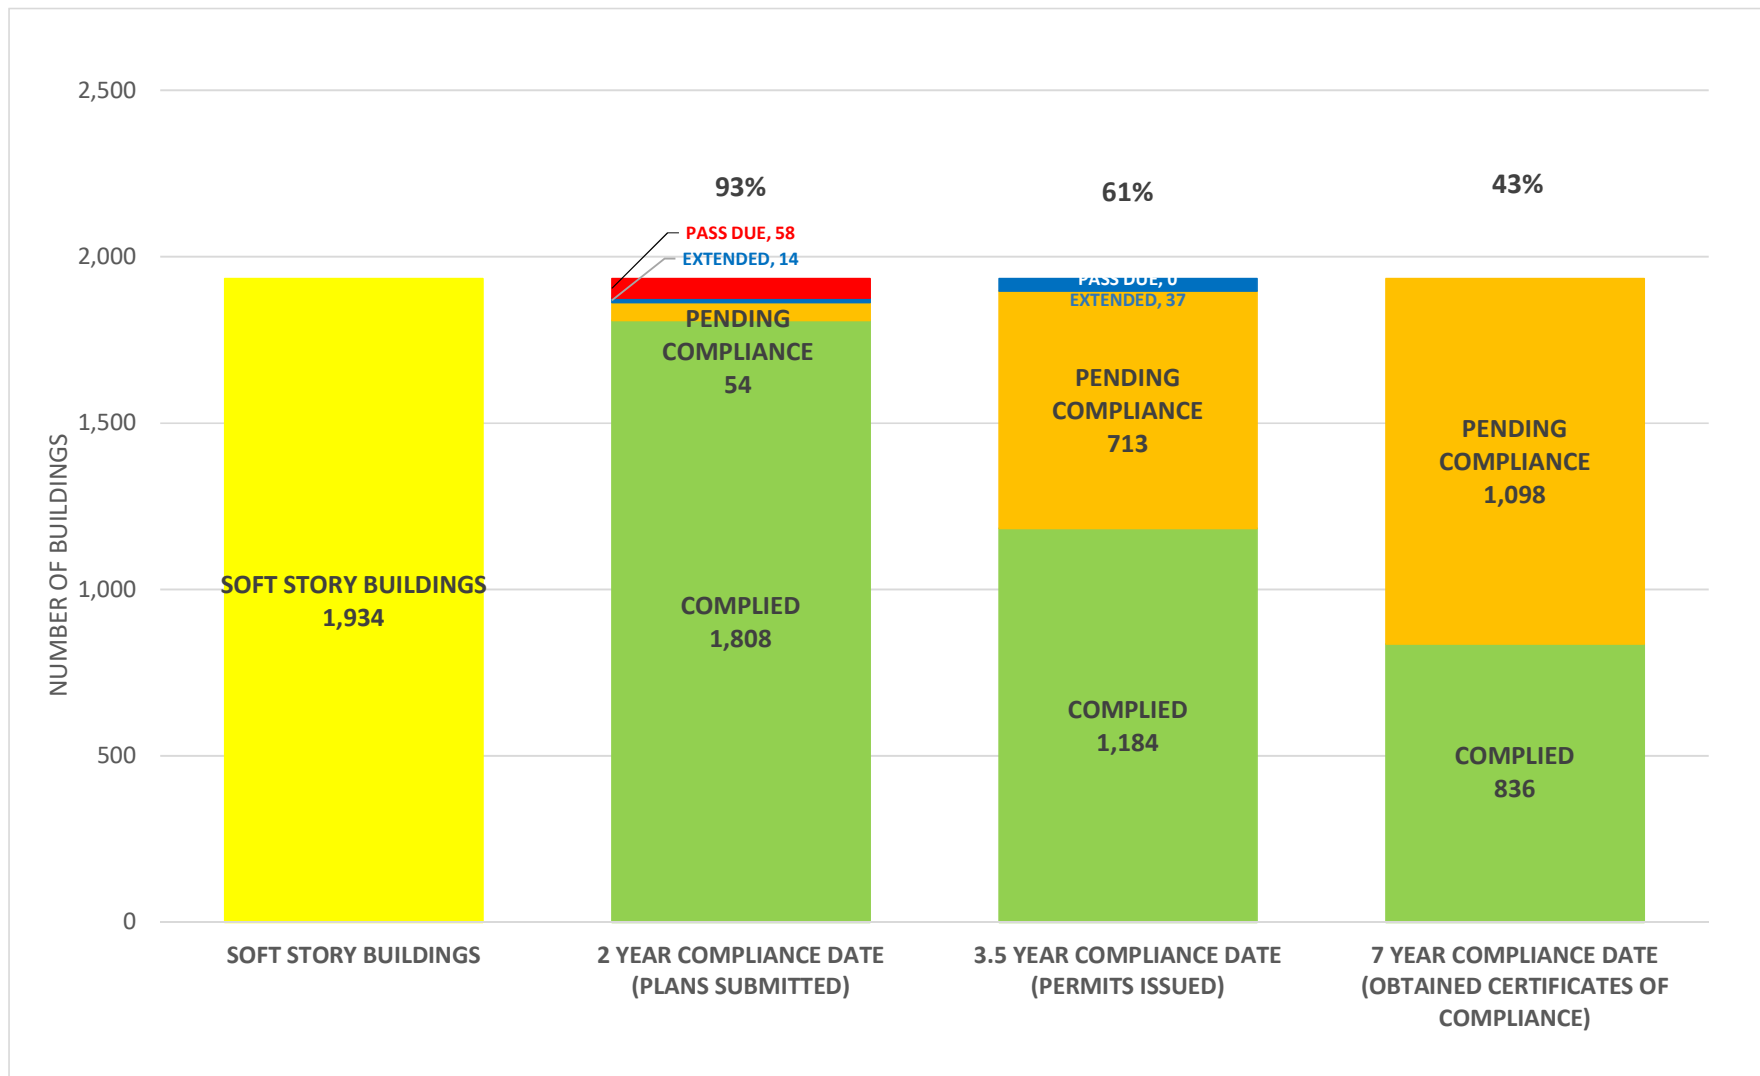

SOFT STORY RETROFIT PROGRAM STATUS FOR CD 5 AS OF October 1, 2020