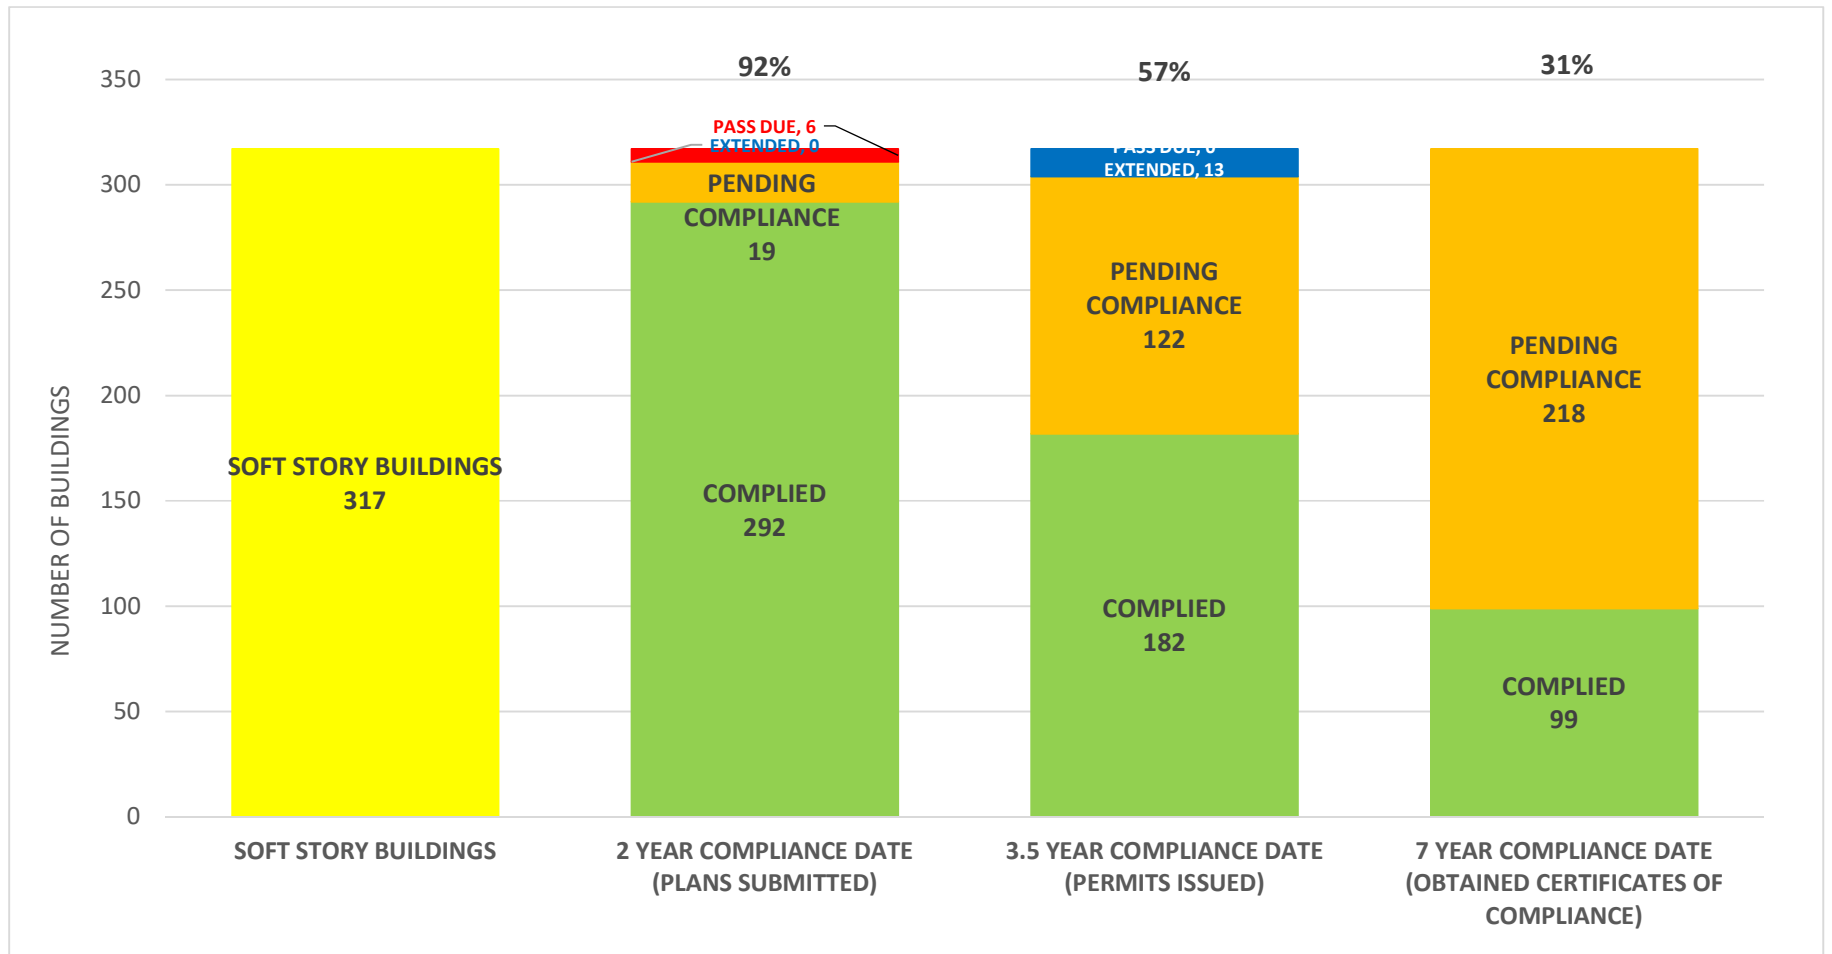

SOFT STORY RETROFIT PROGRAM STATUS FOR CD 12 AS OF October 1, 2020