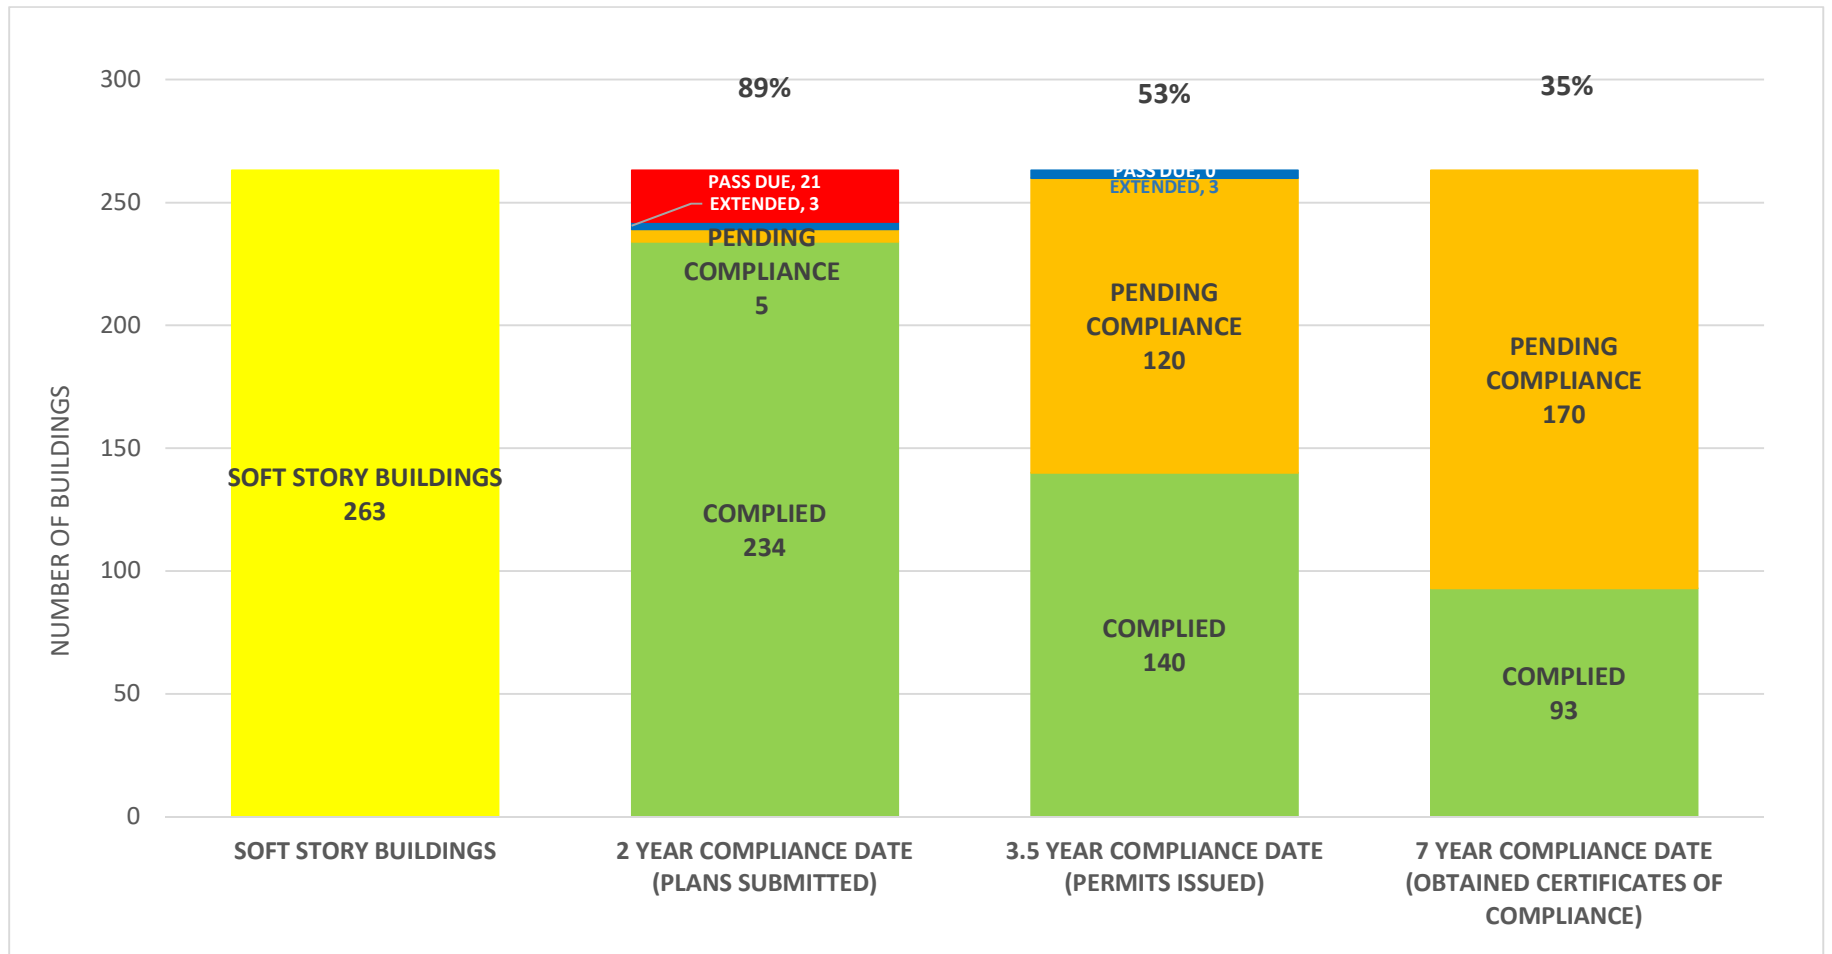

SOFT STORY RETROFIT PROGRAM STATUS FOR CD 14 AS OF October 1, 2020