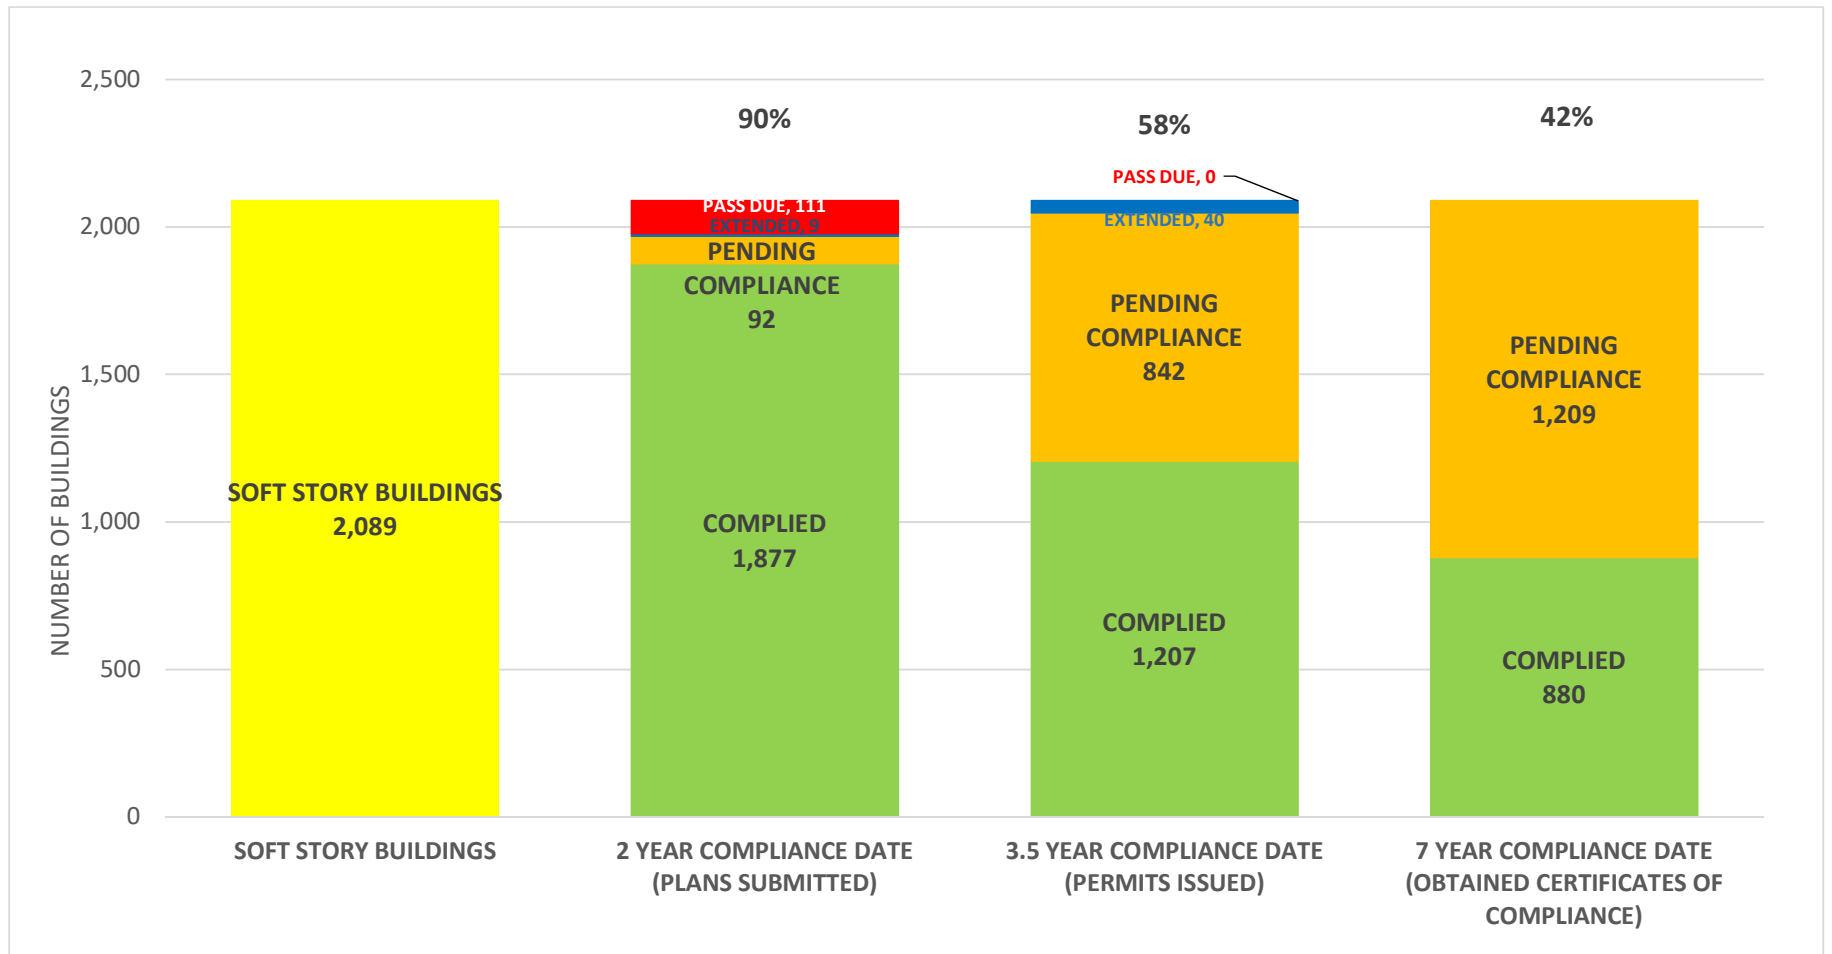

SOFT STORY RETROFIT PROGRAM STATUS FOR CD 11 AS OF **October 1, 2020**