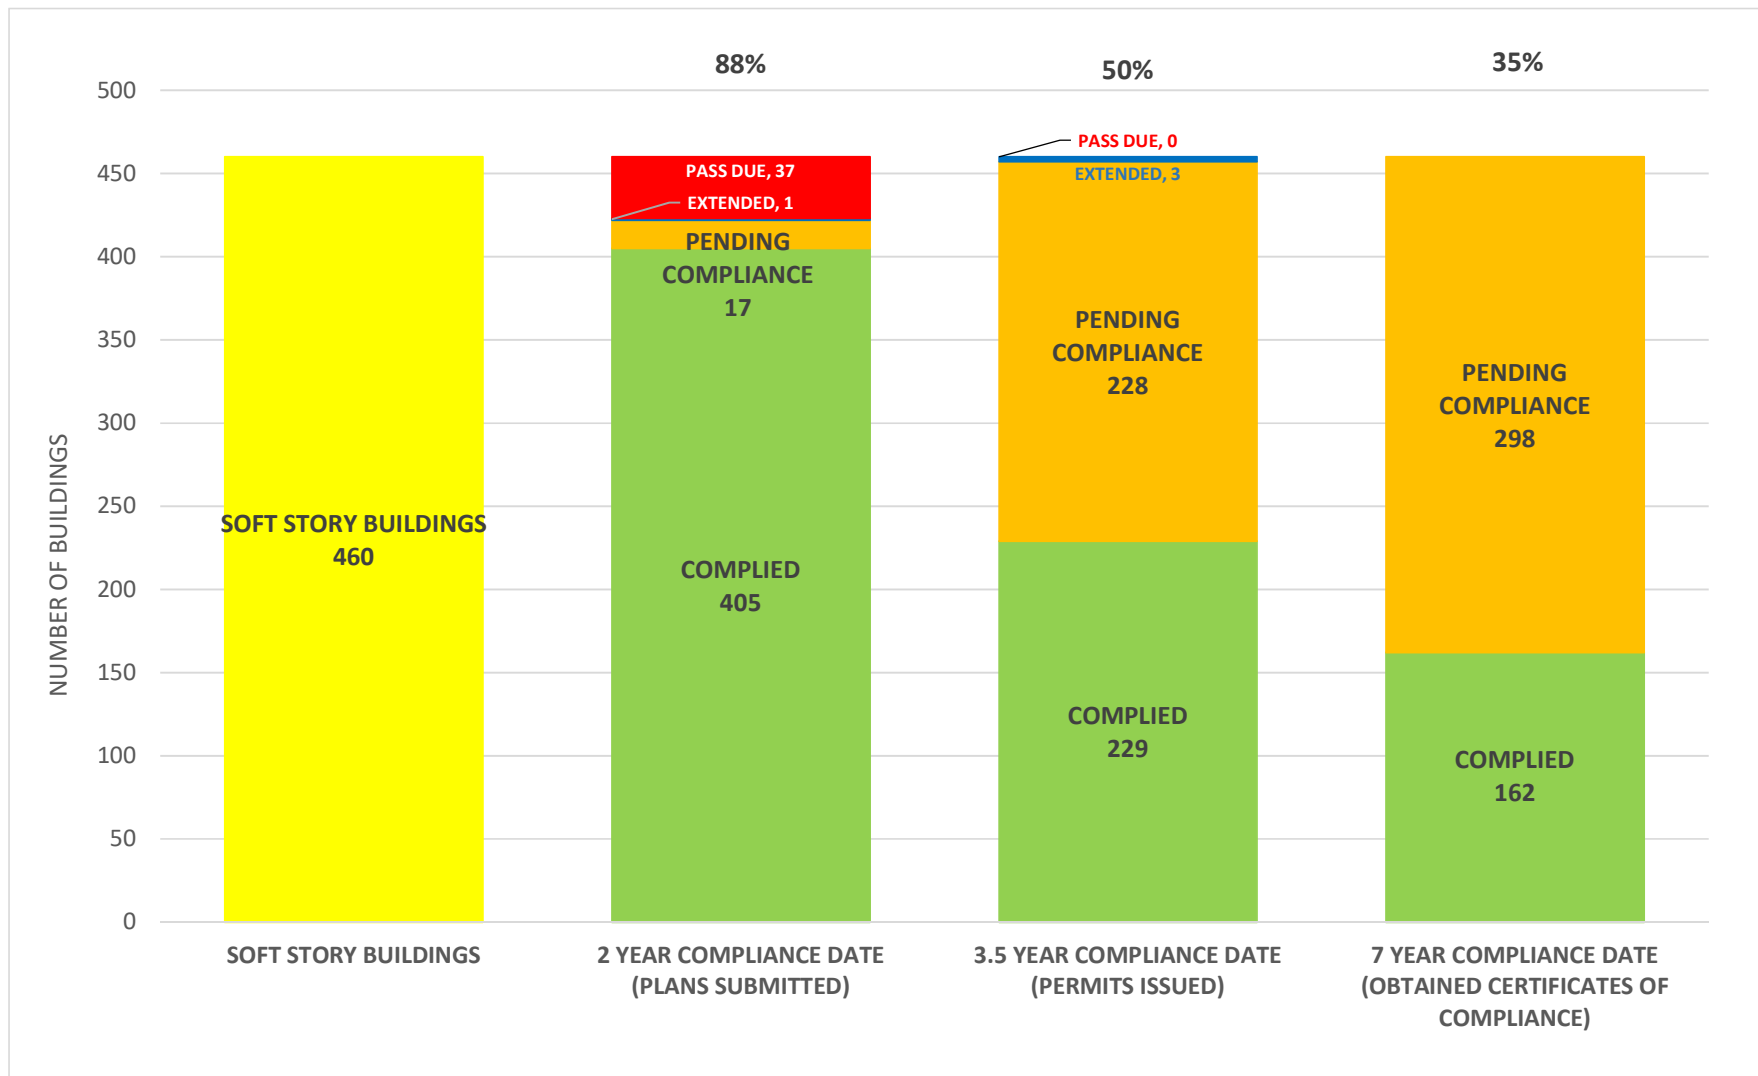

SOFT STORY RETROFIT PROGRAM STATUS FOR CD 12 AS OF October 1, 2020

SOFT STORY RETROFIT PROGRAM STATUS FOR CD 13 AS OF October 1, 2020

SOFT STORY RETROFIT PROGRAM STATUS FOR CD 14 AS OF October 1, 2020

SOFT STORY RETROFIT PROGRAM STATUS FOR CD 15 AS OF October 1, 2020