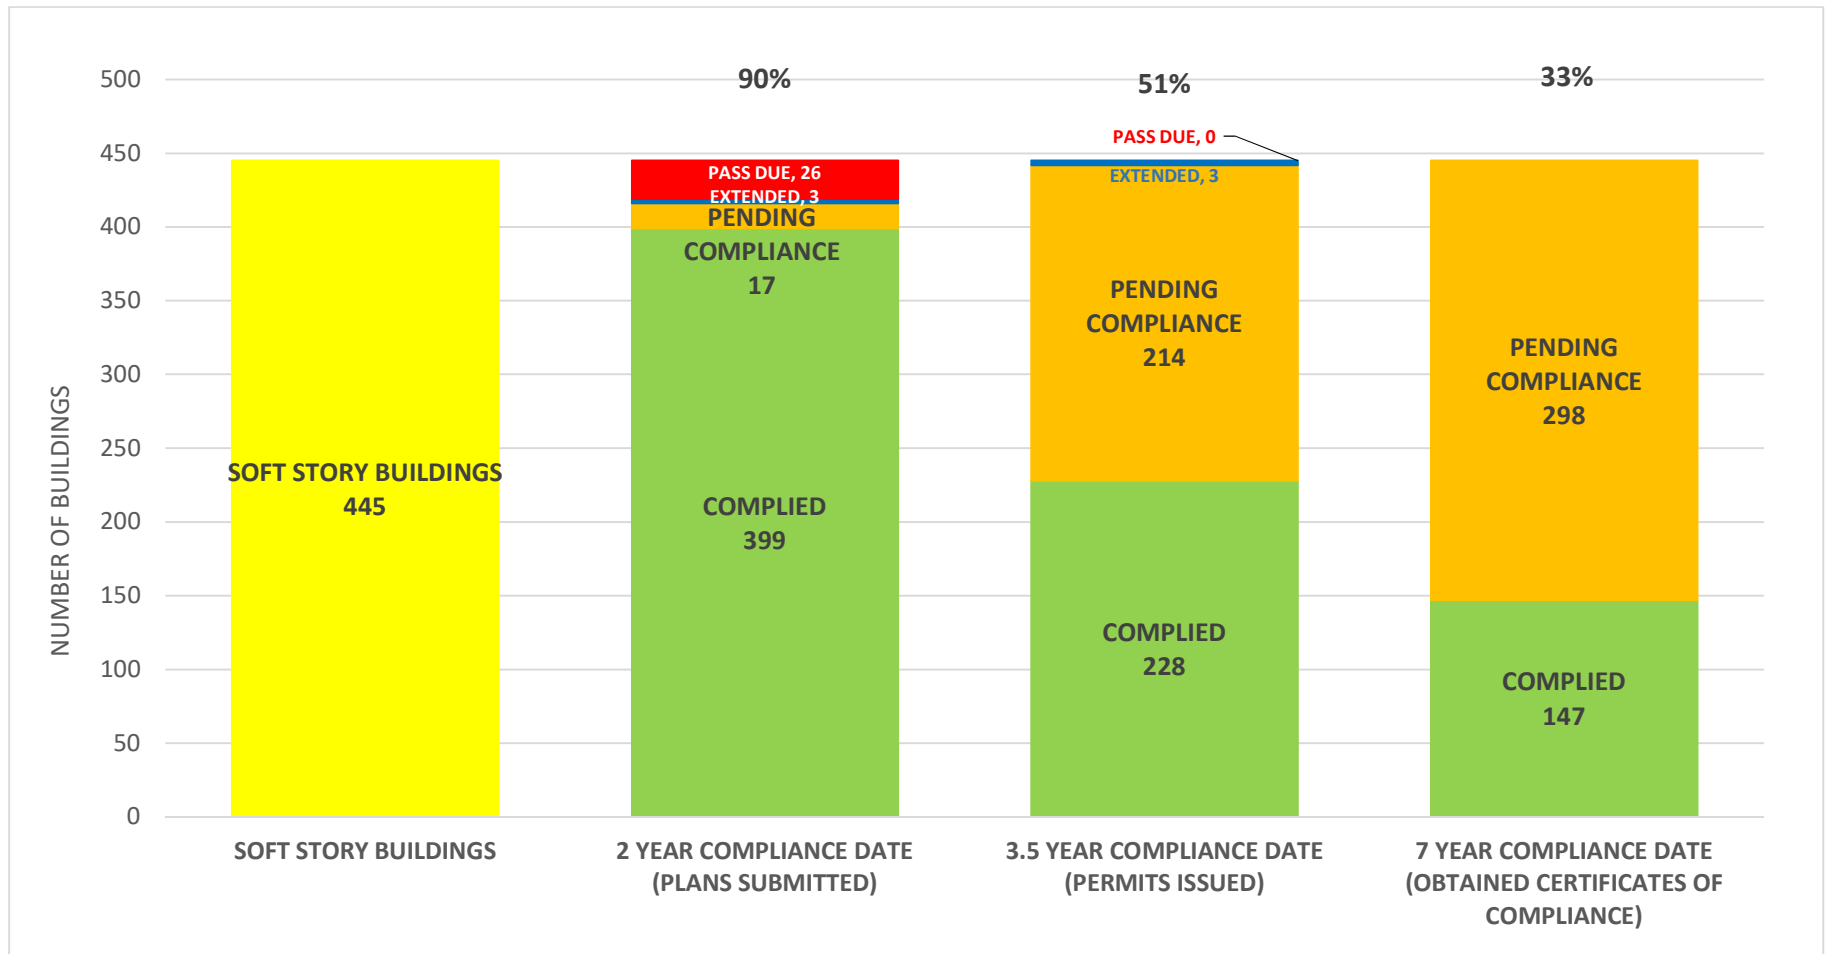

SOFT STORY RETROFIT PROGRAM STATUS FOR CD 8 AS OF **October 1, 2020**