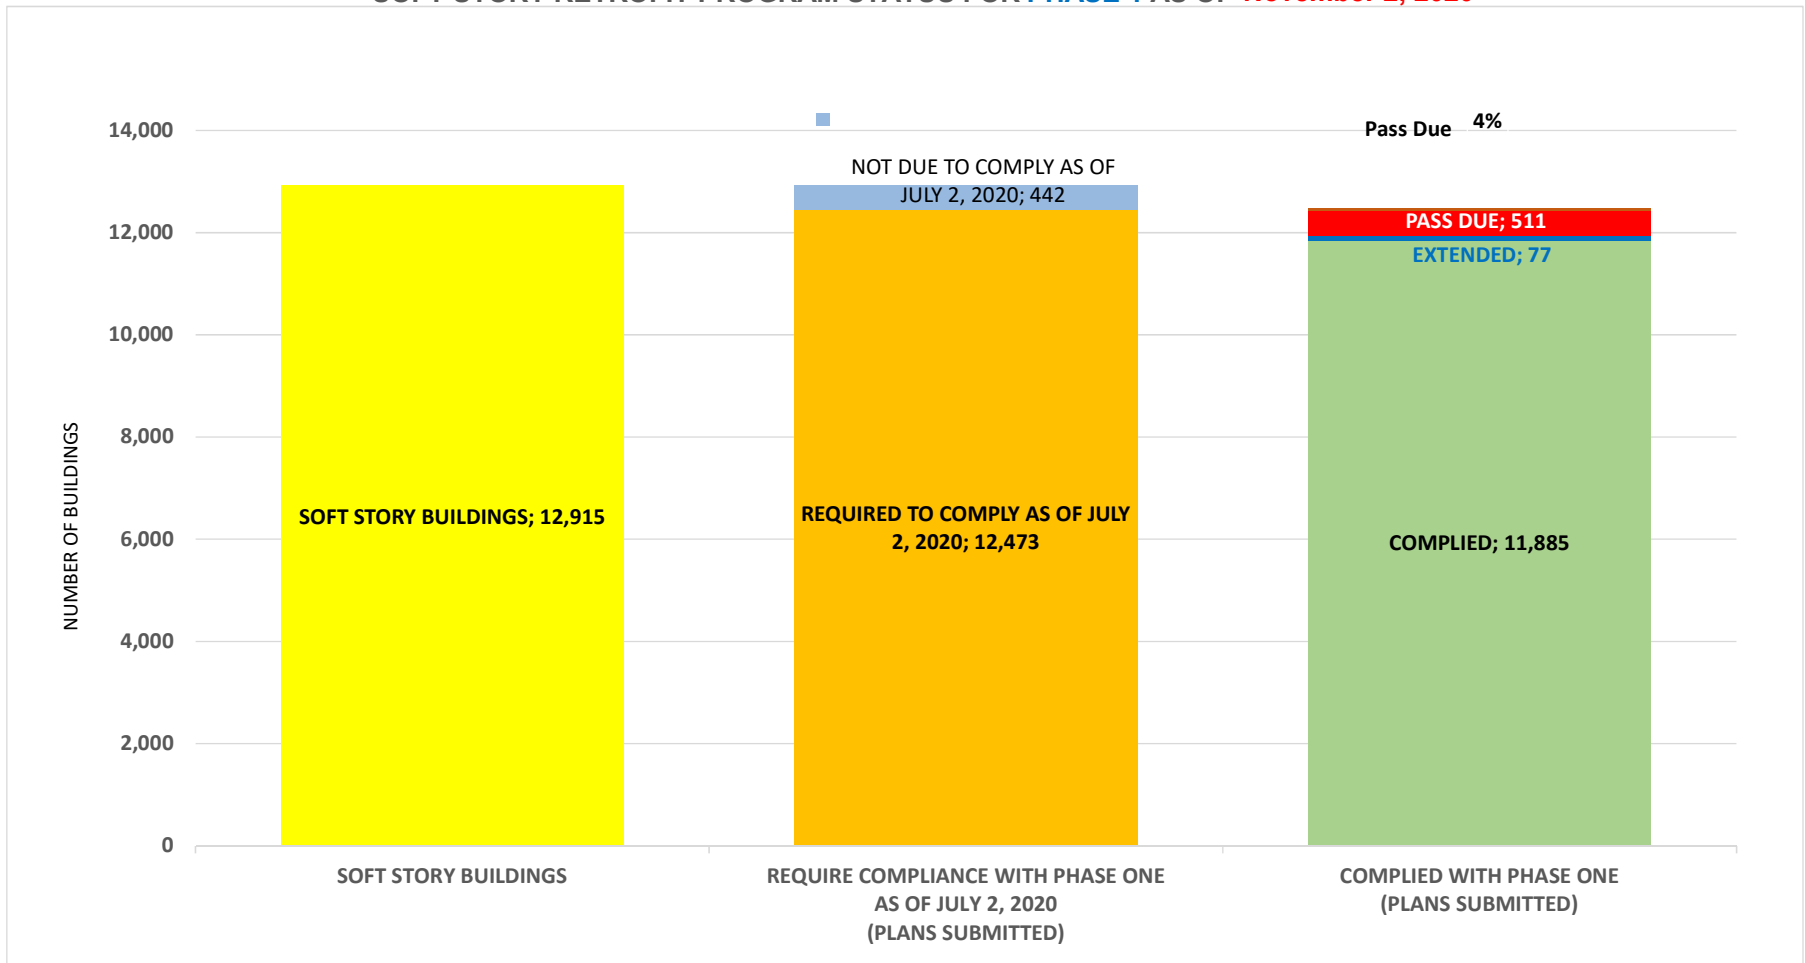

SOFT STORY RETROFIT PROGRAM STATUS AS OF **November 2, 2020**

SOFT STORY RETROFIT PROGRAM STATUS FOR PHASE 1 AS OF November 2, 2020

SOFT STORY RETROFIT PROGRAM STATUS FOR CD 1 AS OF November 2, 2020

SOFT STORY RETROFIT PROGRAM STATUS FOR CD 2 AS OF November 2, 2020