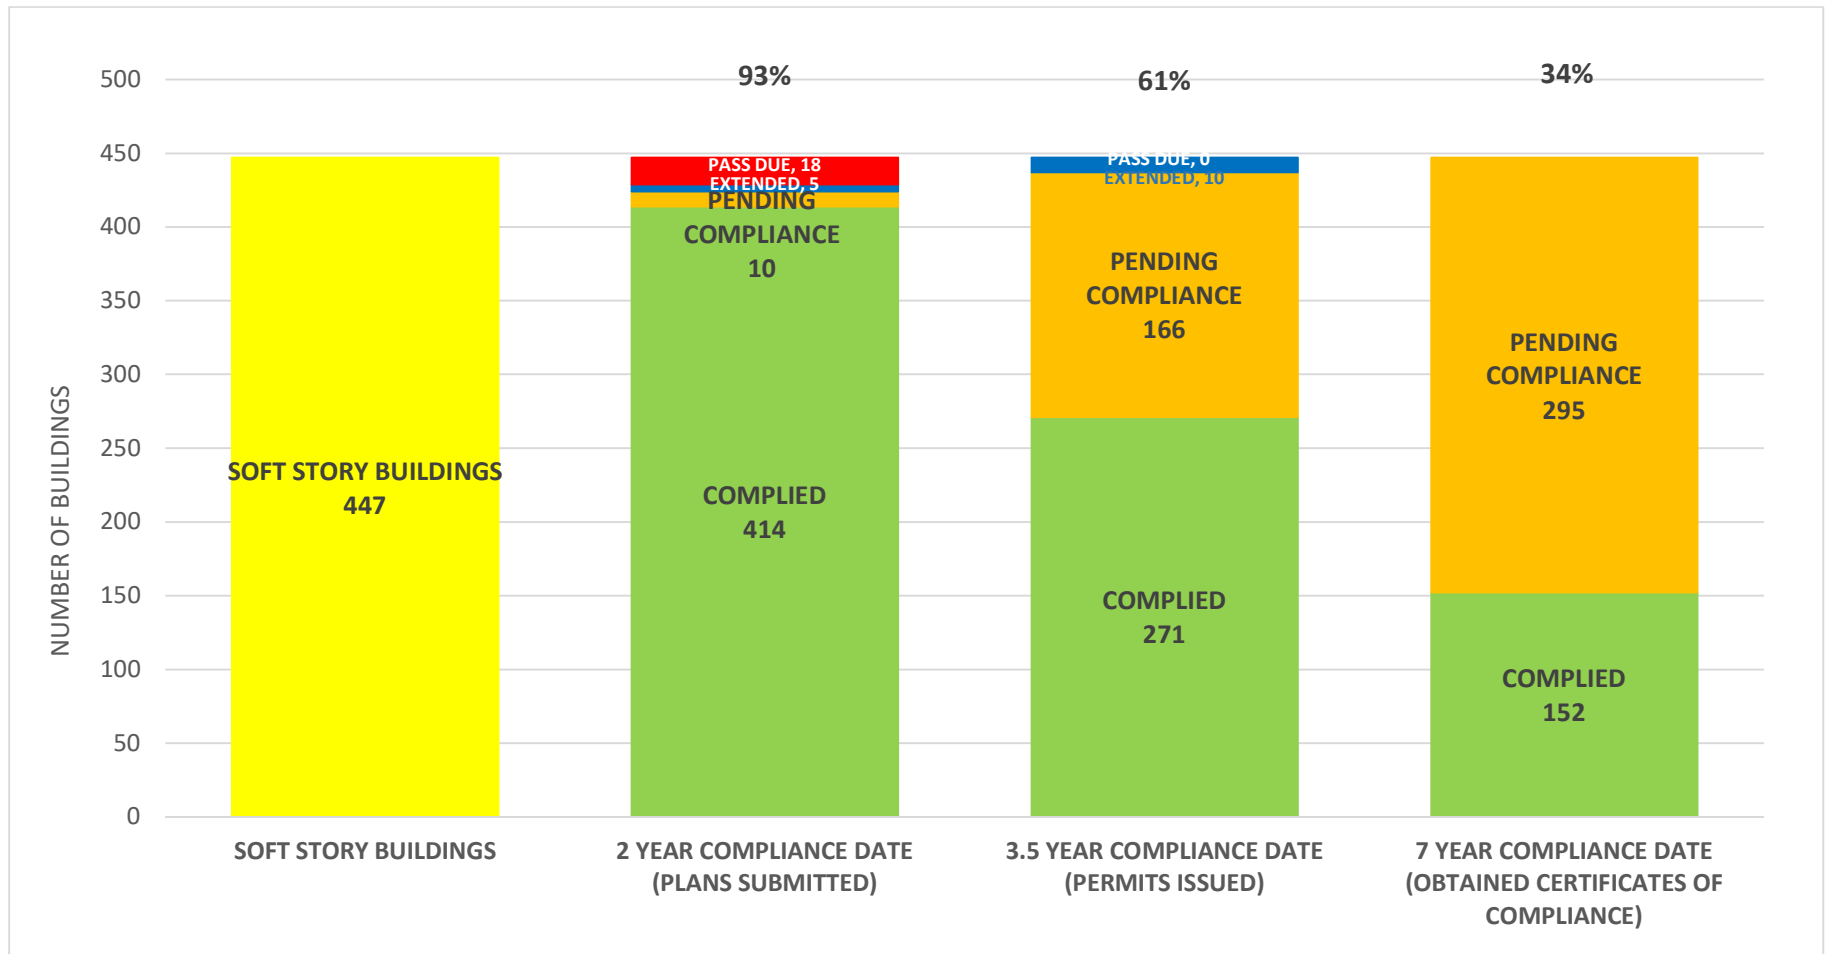

SOFT STORY RETROFIT PROGRAM STATUS AS OF **November 2, 2020**

SOFT STORY RETROFIT PROGRAM STATUS FOR PHASE 1 AS OF November 2, 2020

SOFT STORY RETROFIT PROGRAM STATUS FOR CD 1 AS OF November 2, 2020

SOFT STORY RETROFIT PROGRAM STATUS FOR CD 2 AS OF November 2, 2020