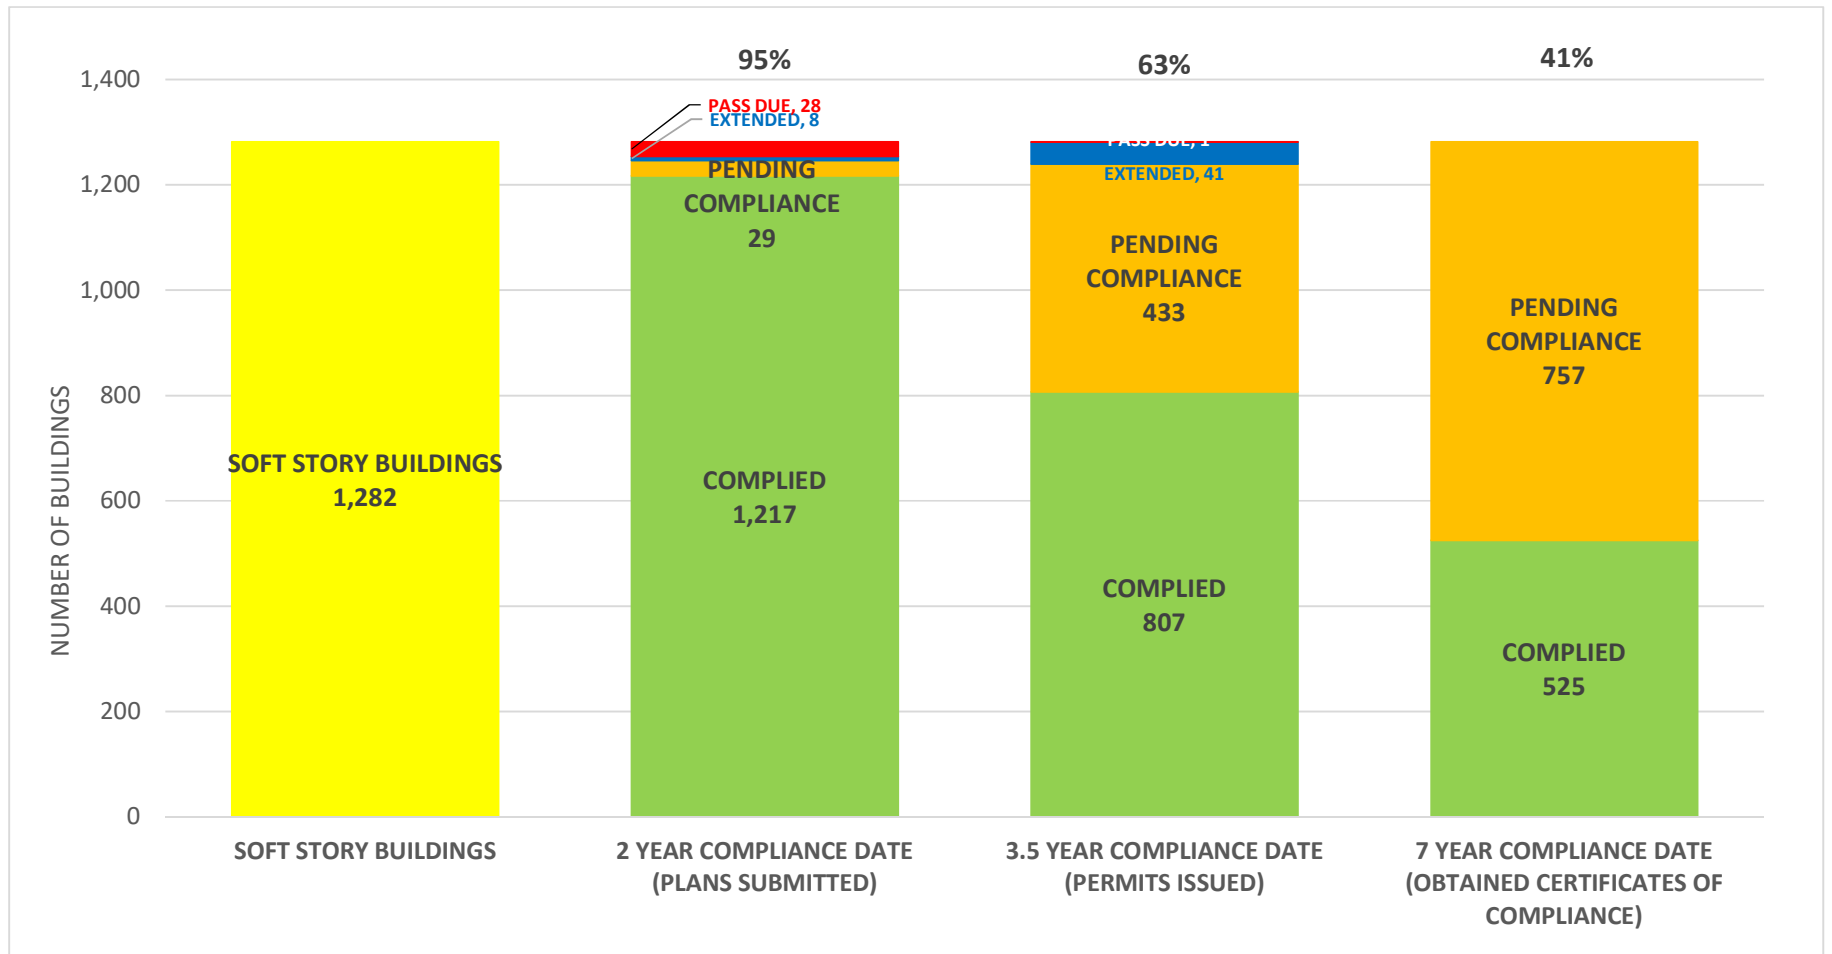

SOFT STORY RETROFIT PROGRAM STATUS FOR CD 10 AS OF November 2, 2020