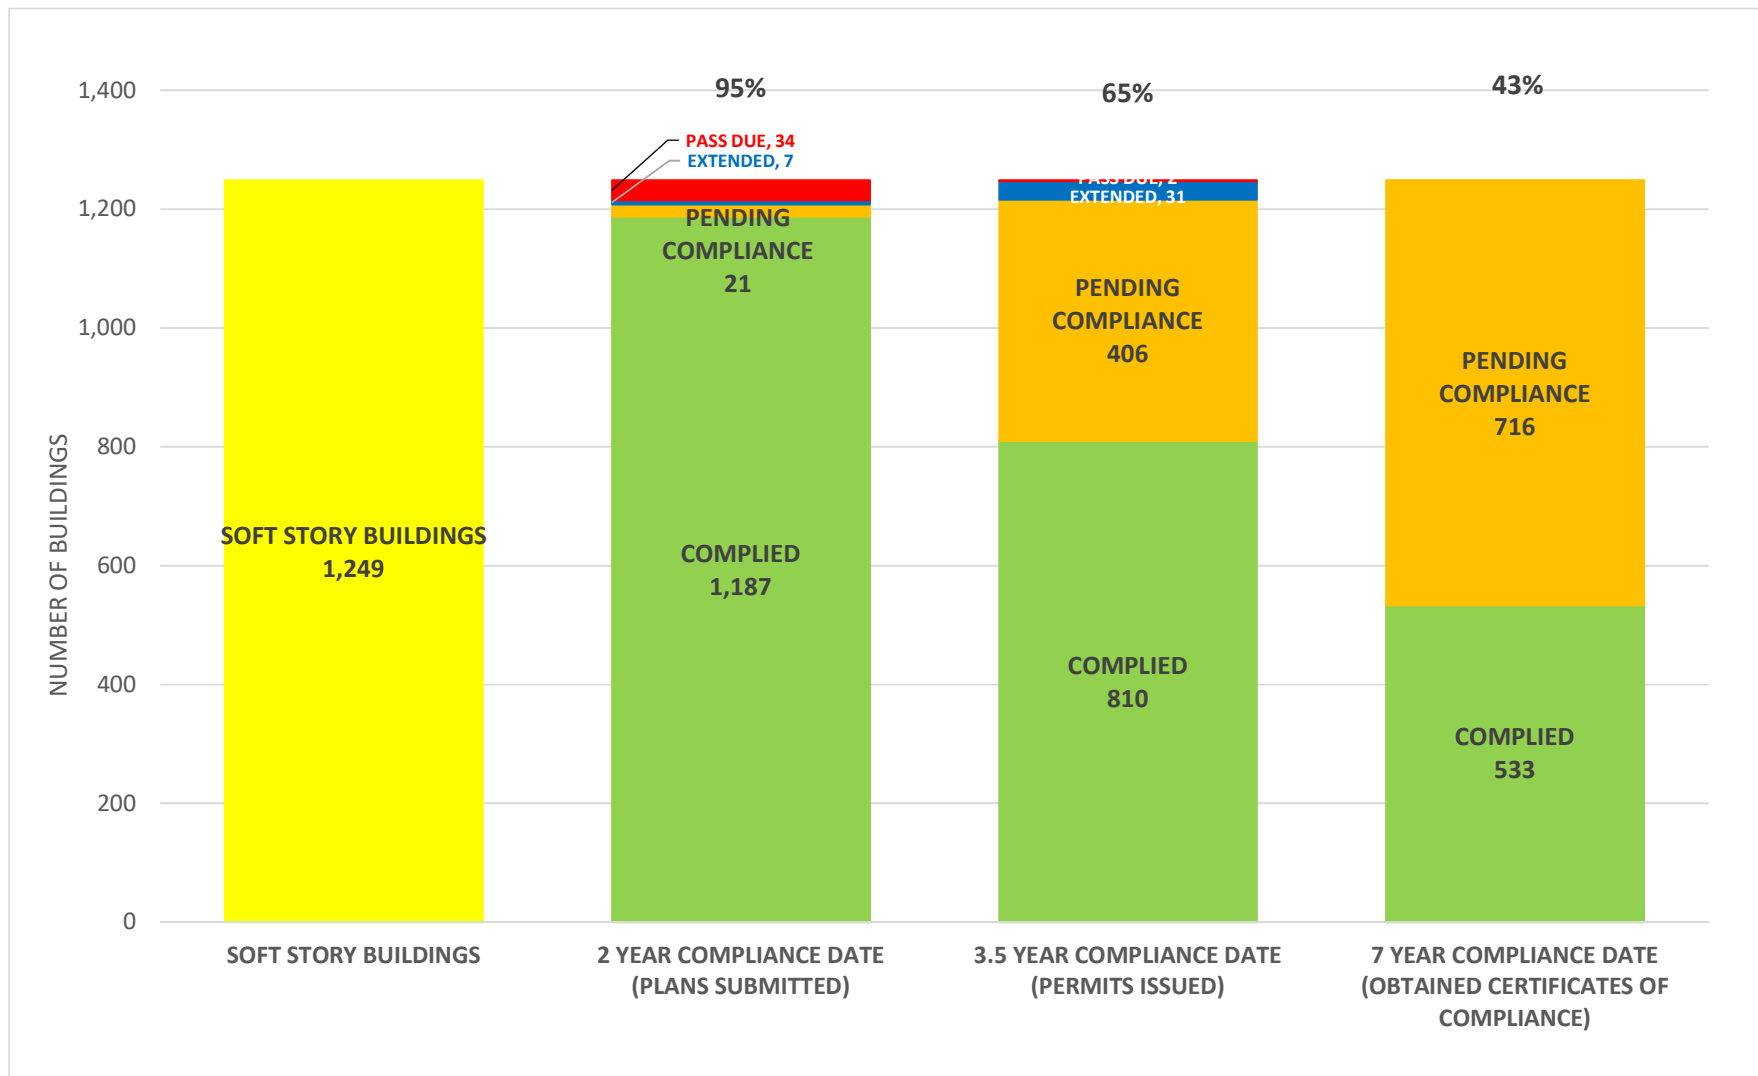

SOFT STORY RETROFIT PROGRAM STATUS FOR CD 13 AS OF November 2, 2020