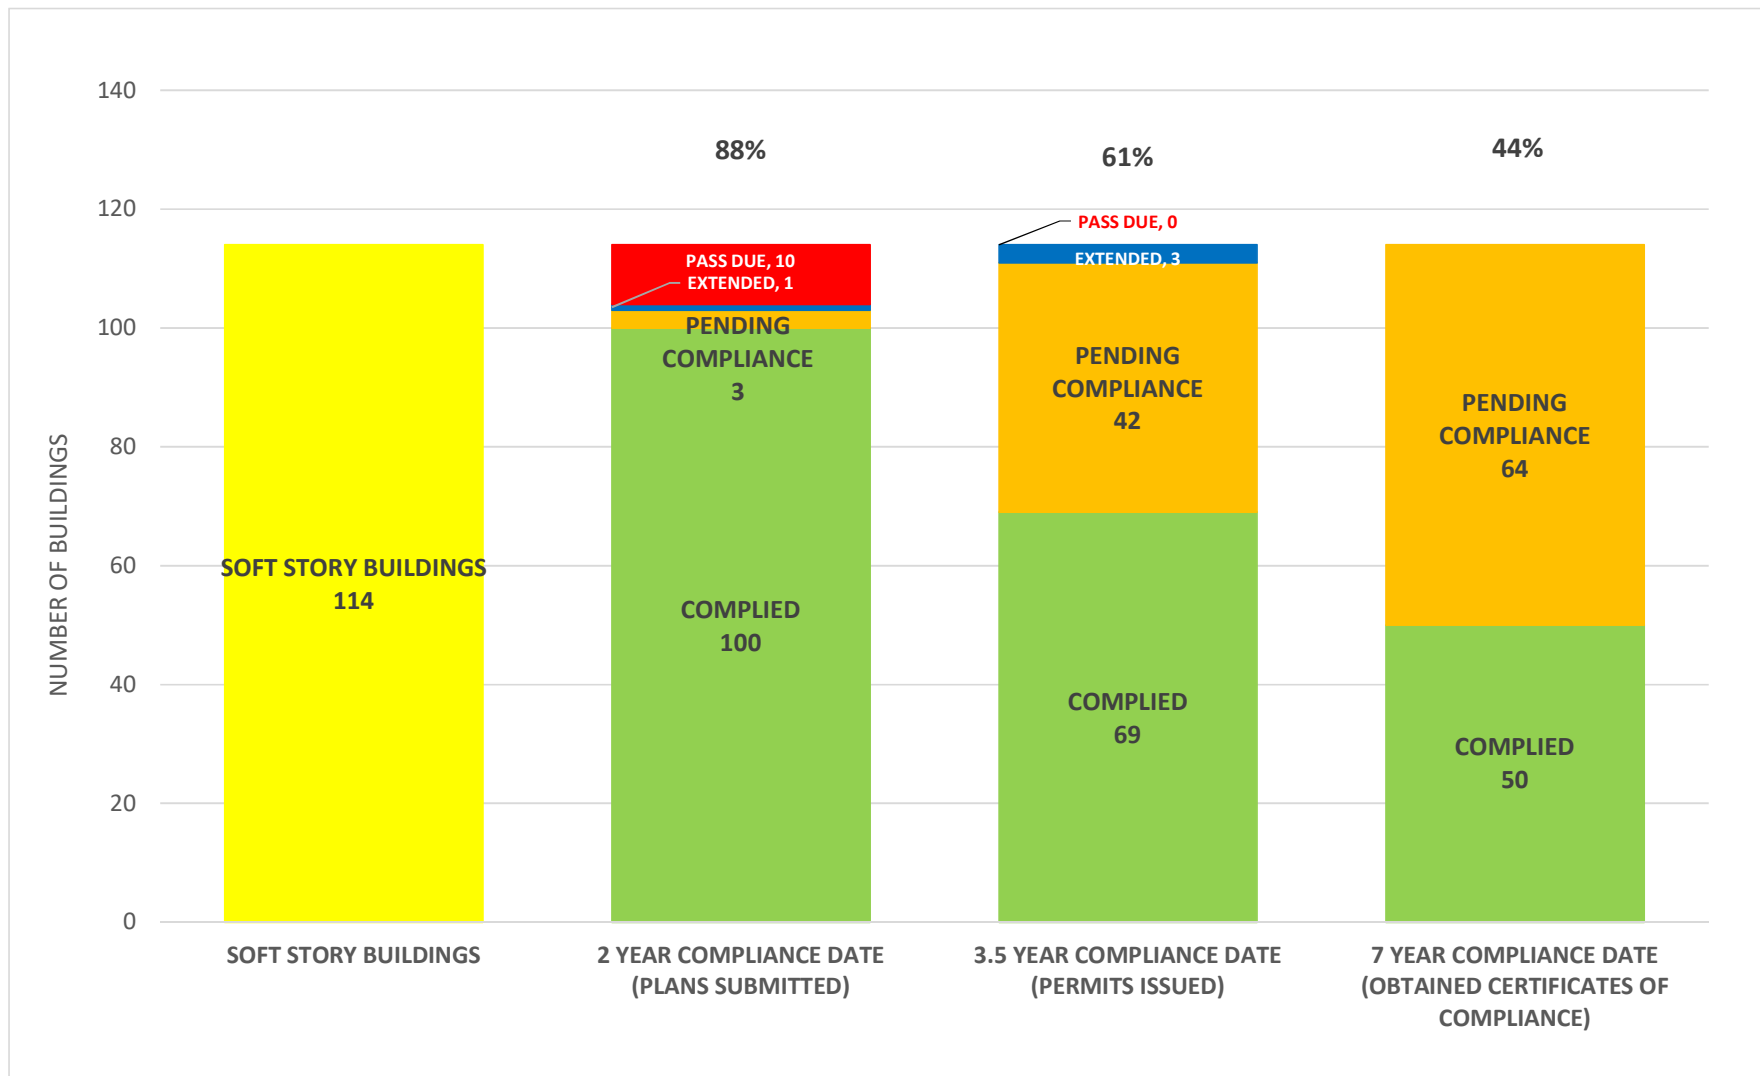

SOFT STORY RETROFIT PROGRAM STATUS FOR CD 9 AS OF November 2, 2020