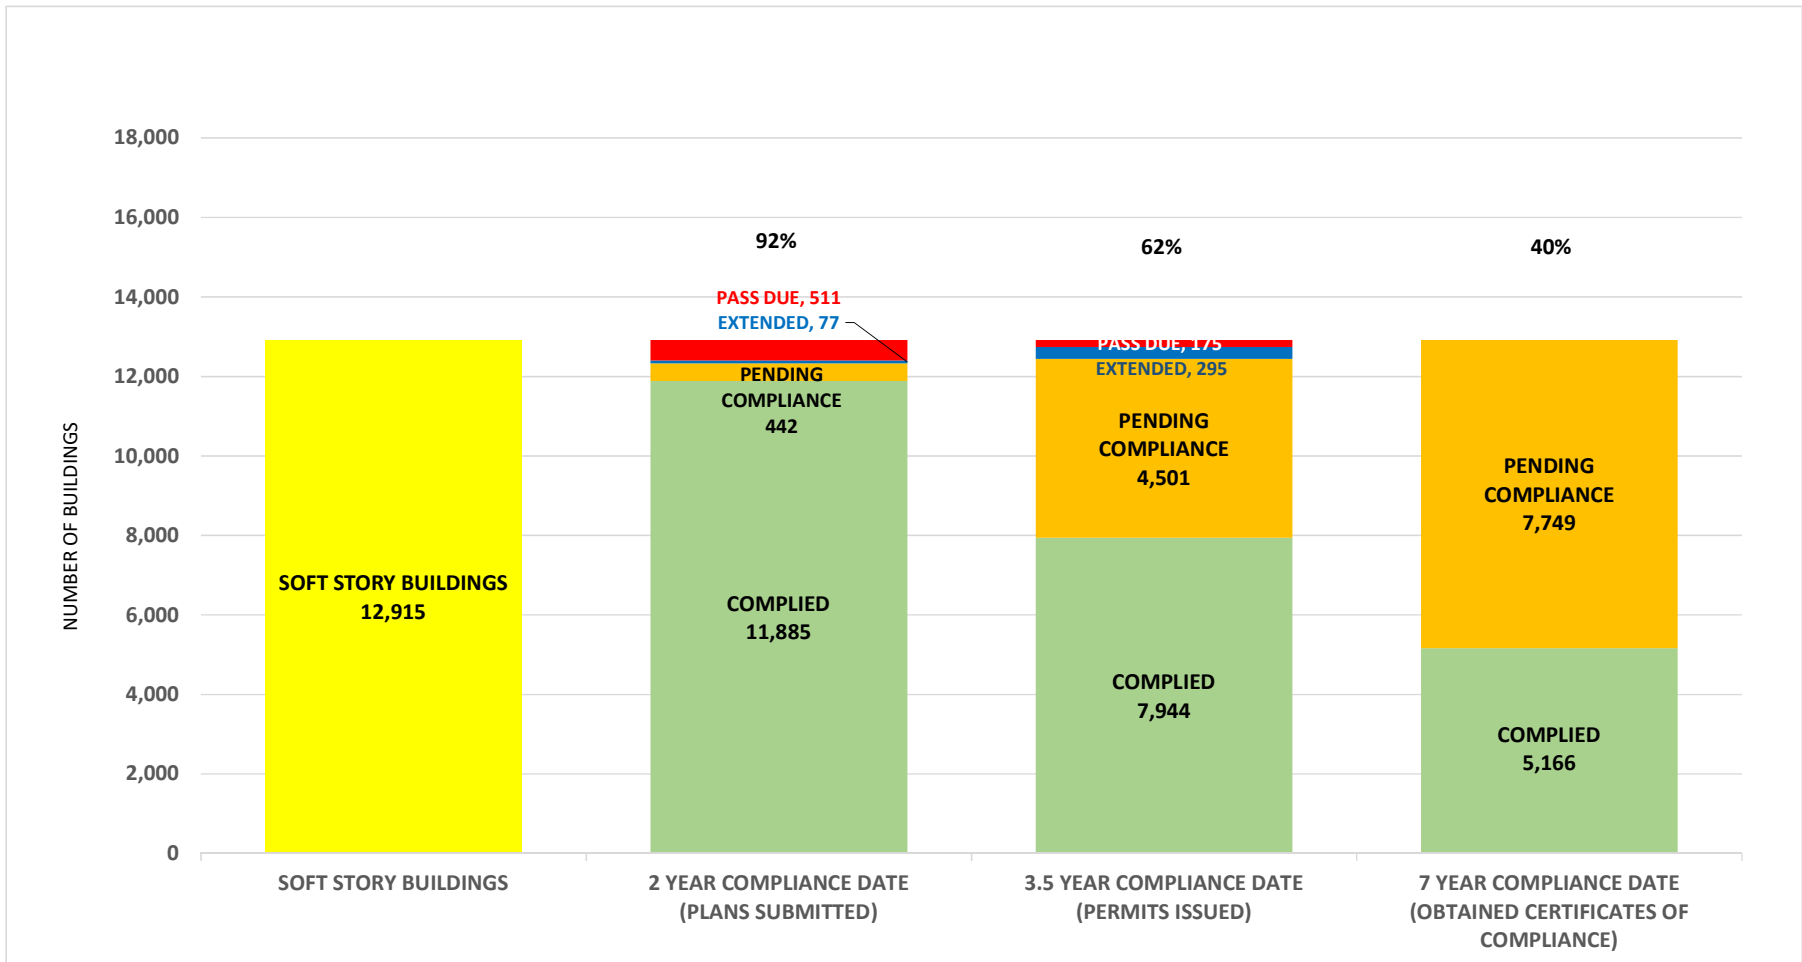

SOFT STORY RETROFIT PROGRAM STATUS AS OF **November 2, 2020**

SOFT STORY RETROFIT PROGRAM STATUS FOR PHASE 1 AS OF November 2, 2020

SOFT STORY RETROFIT PROGRAM STATUS FOR CD 1 AS OF November 2, 2020

SOFT STORY RETROFIT PROGRAM STATUS FOR CD 2 AS OF November 2, 2020