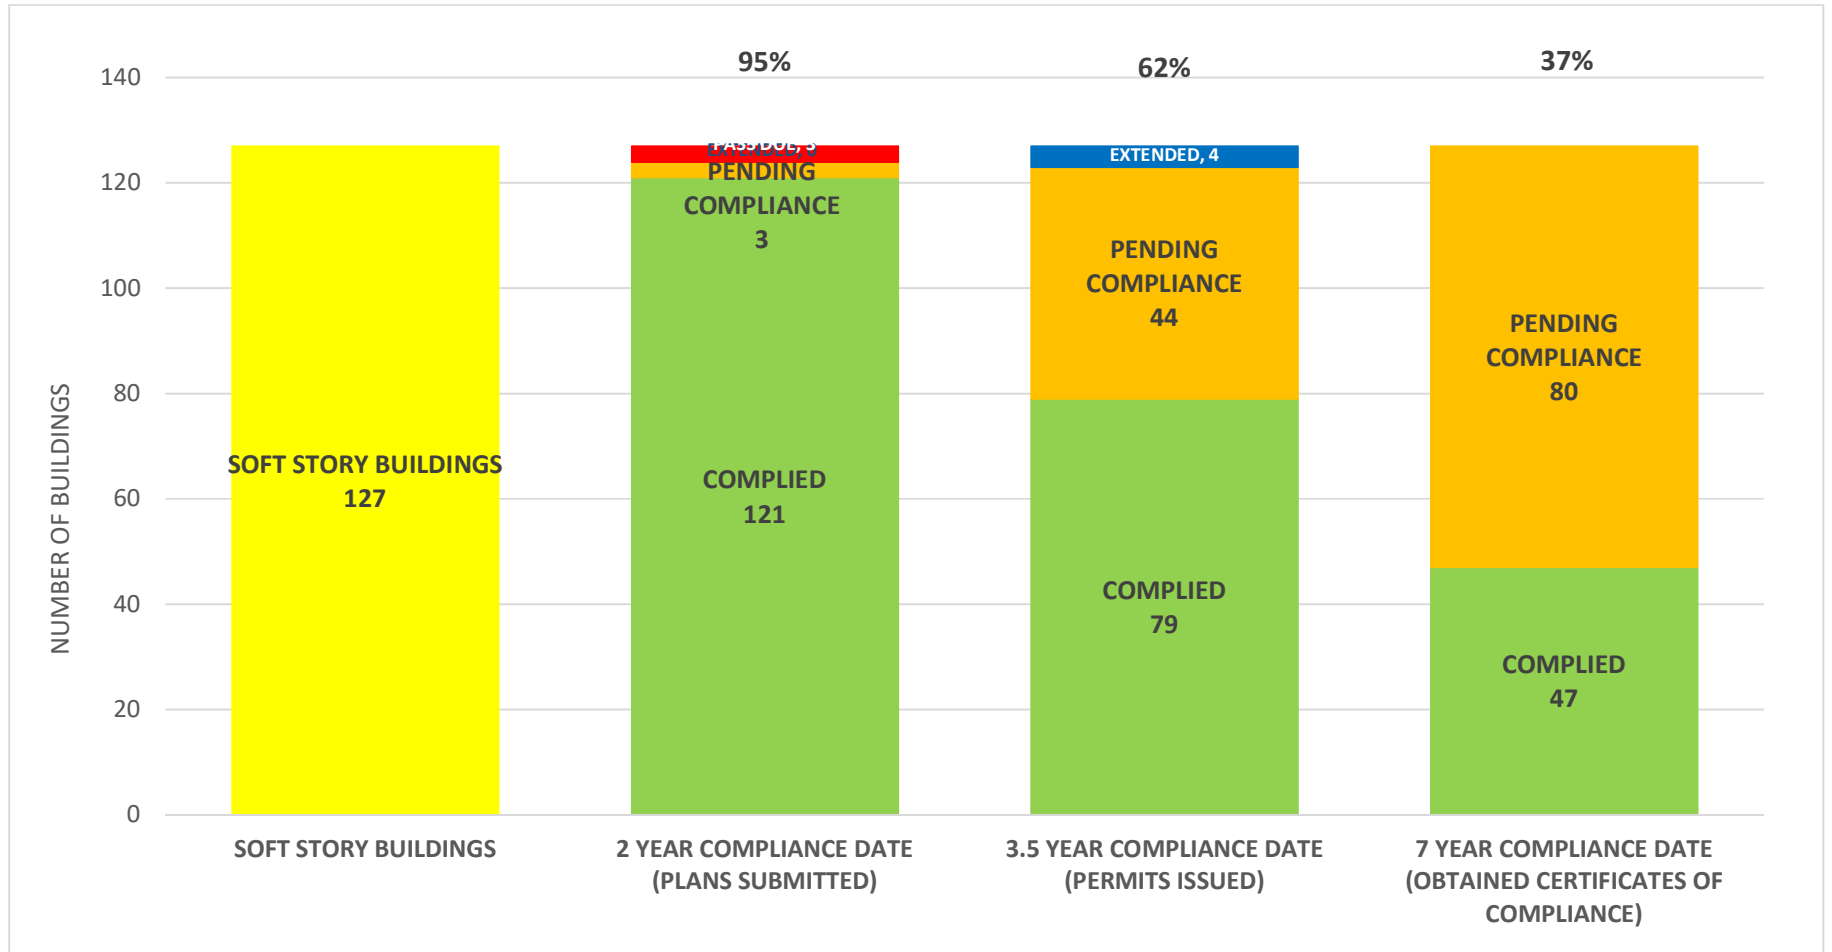

SOFT STORY RETROFIT PROGRAM STATUS FOR CD 7 AS OF **November 2, 2020**