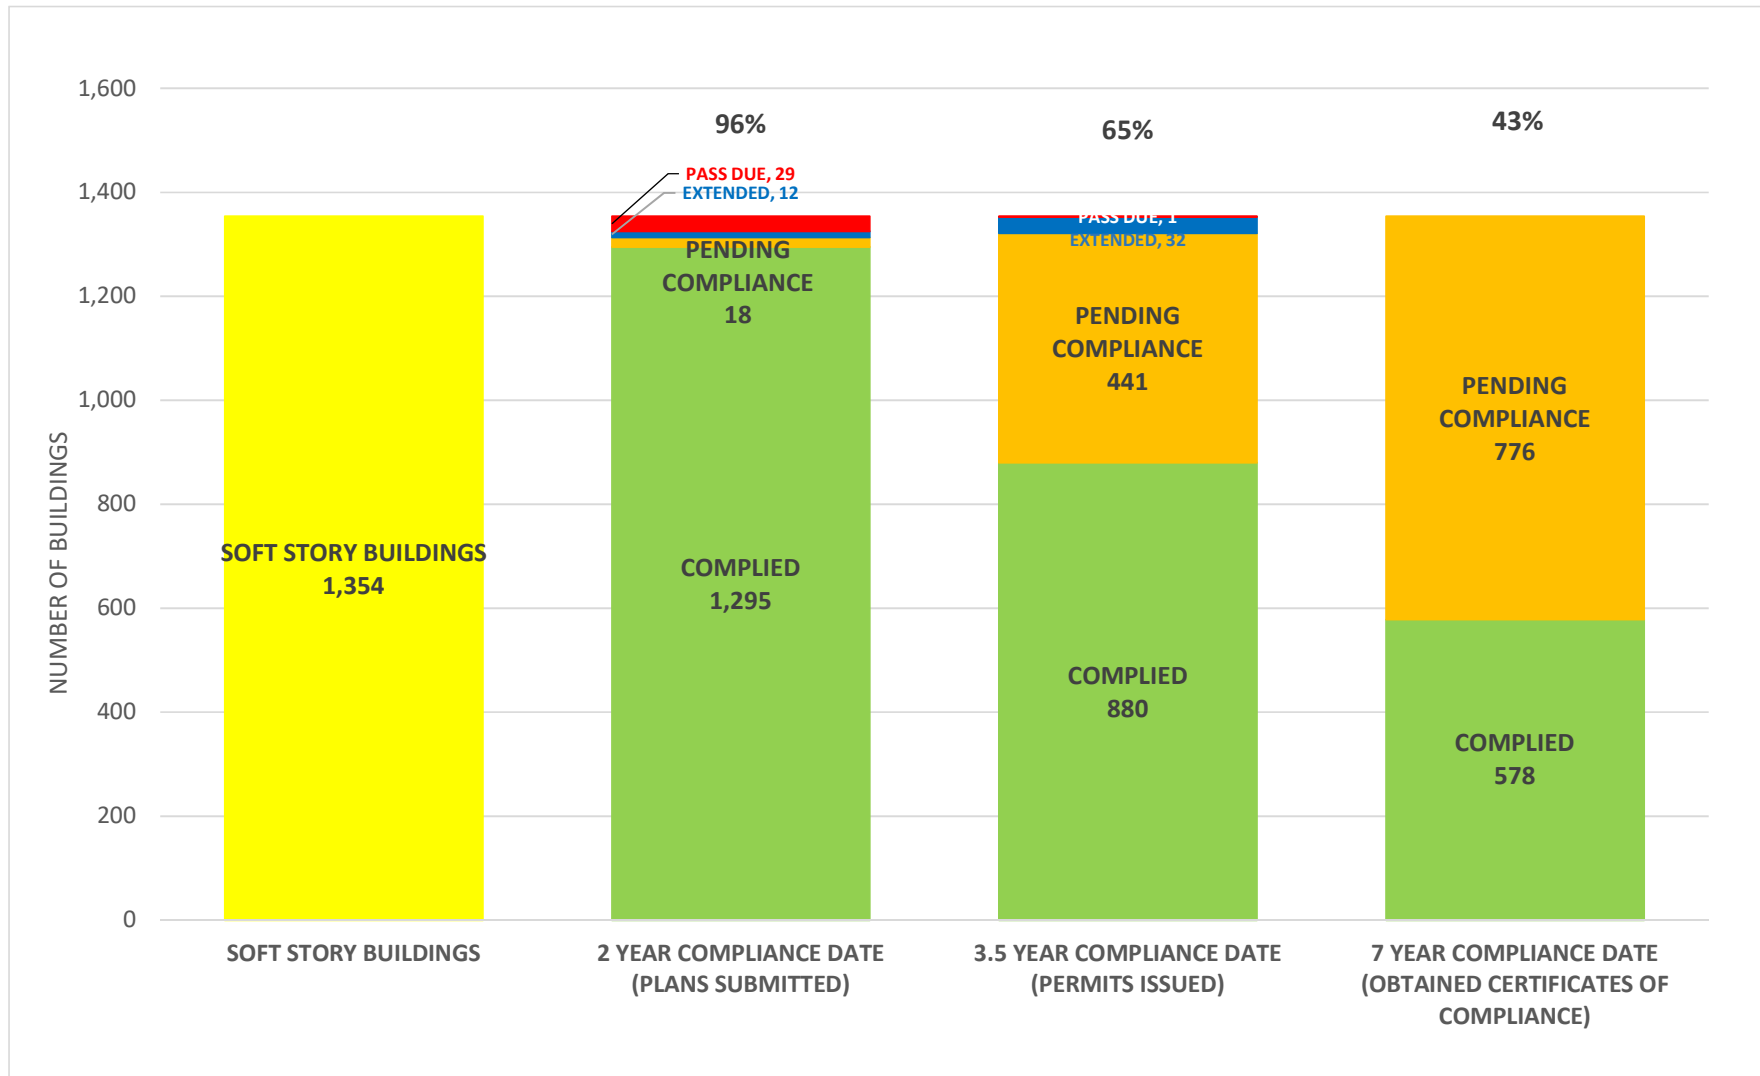

SOFT STORY RETROFIT PROGRAM STATUS FOR CD 4 AS OF **November 2, 2020**