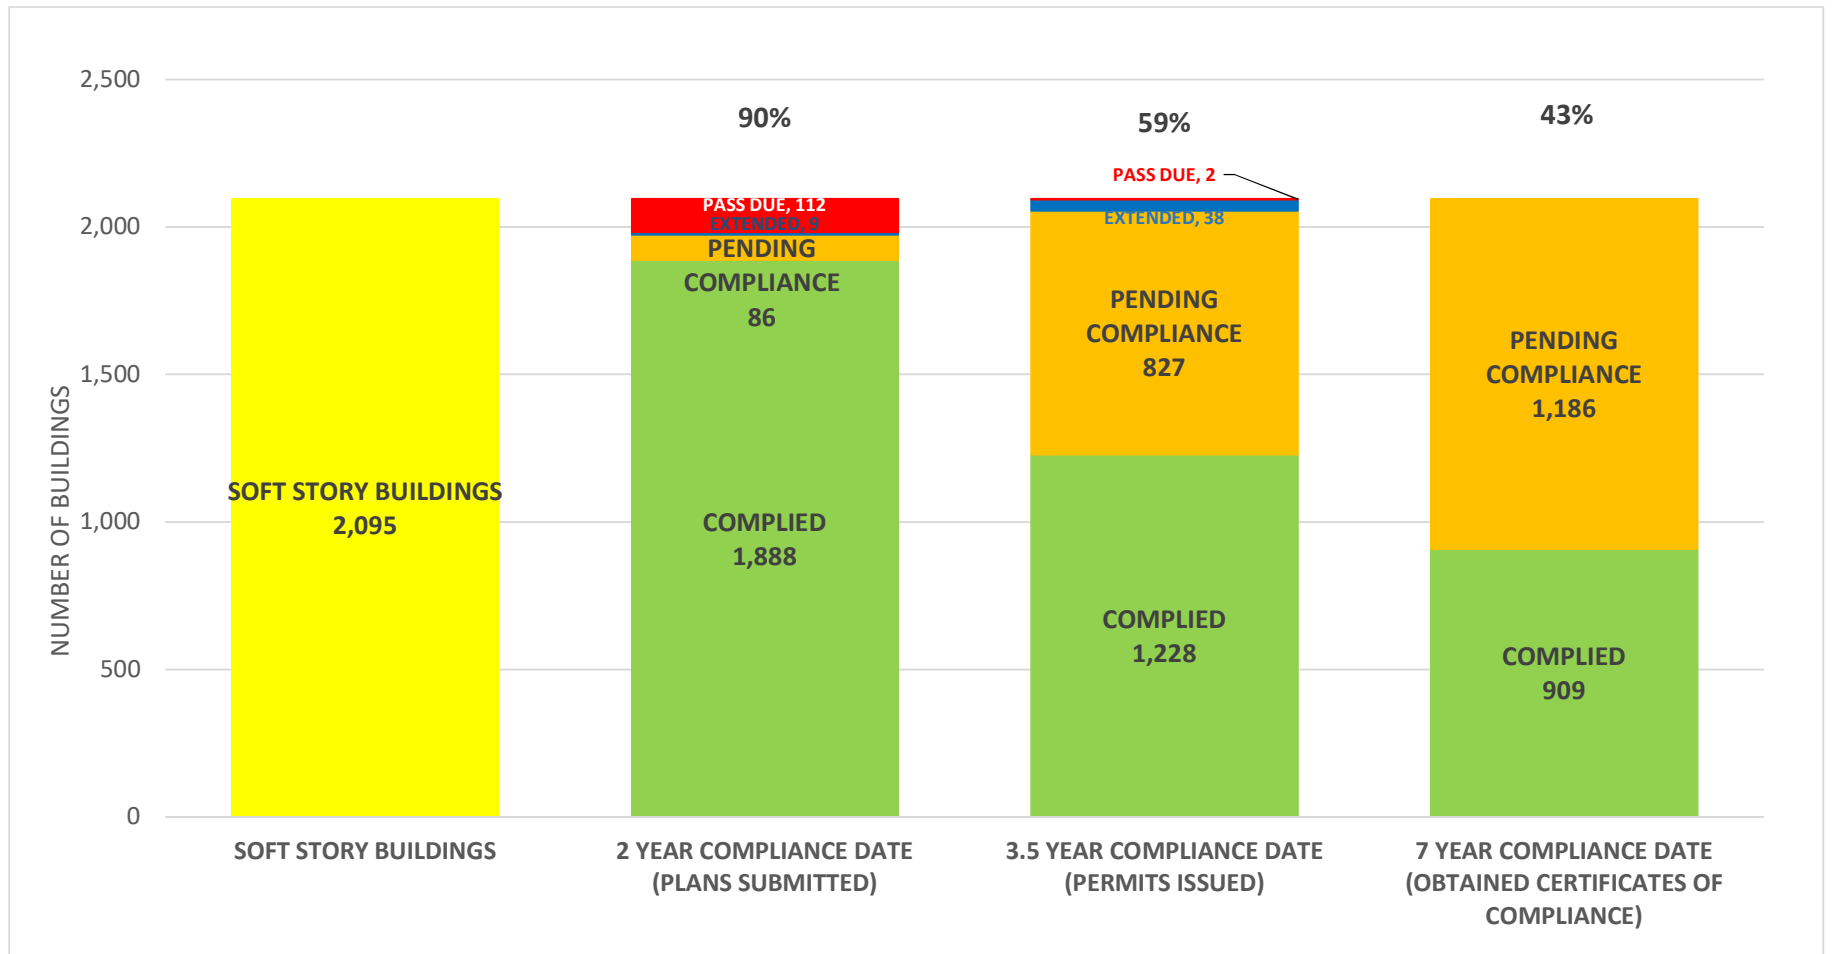

SOFT STORY RETROFIT PROGRAM STATUS FOR CD 11 AS OF **November 2, 2020**