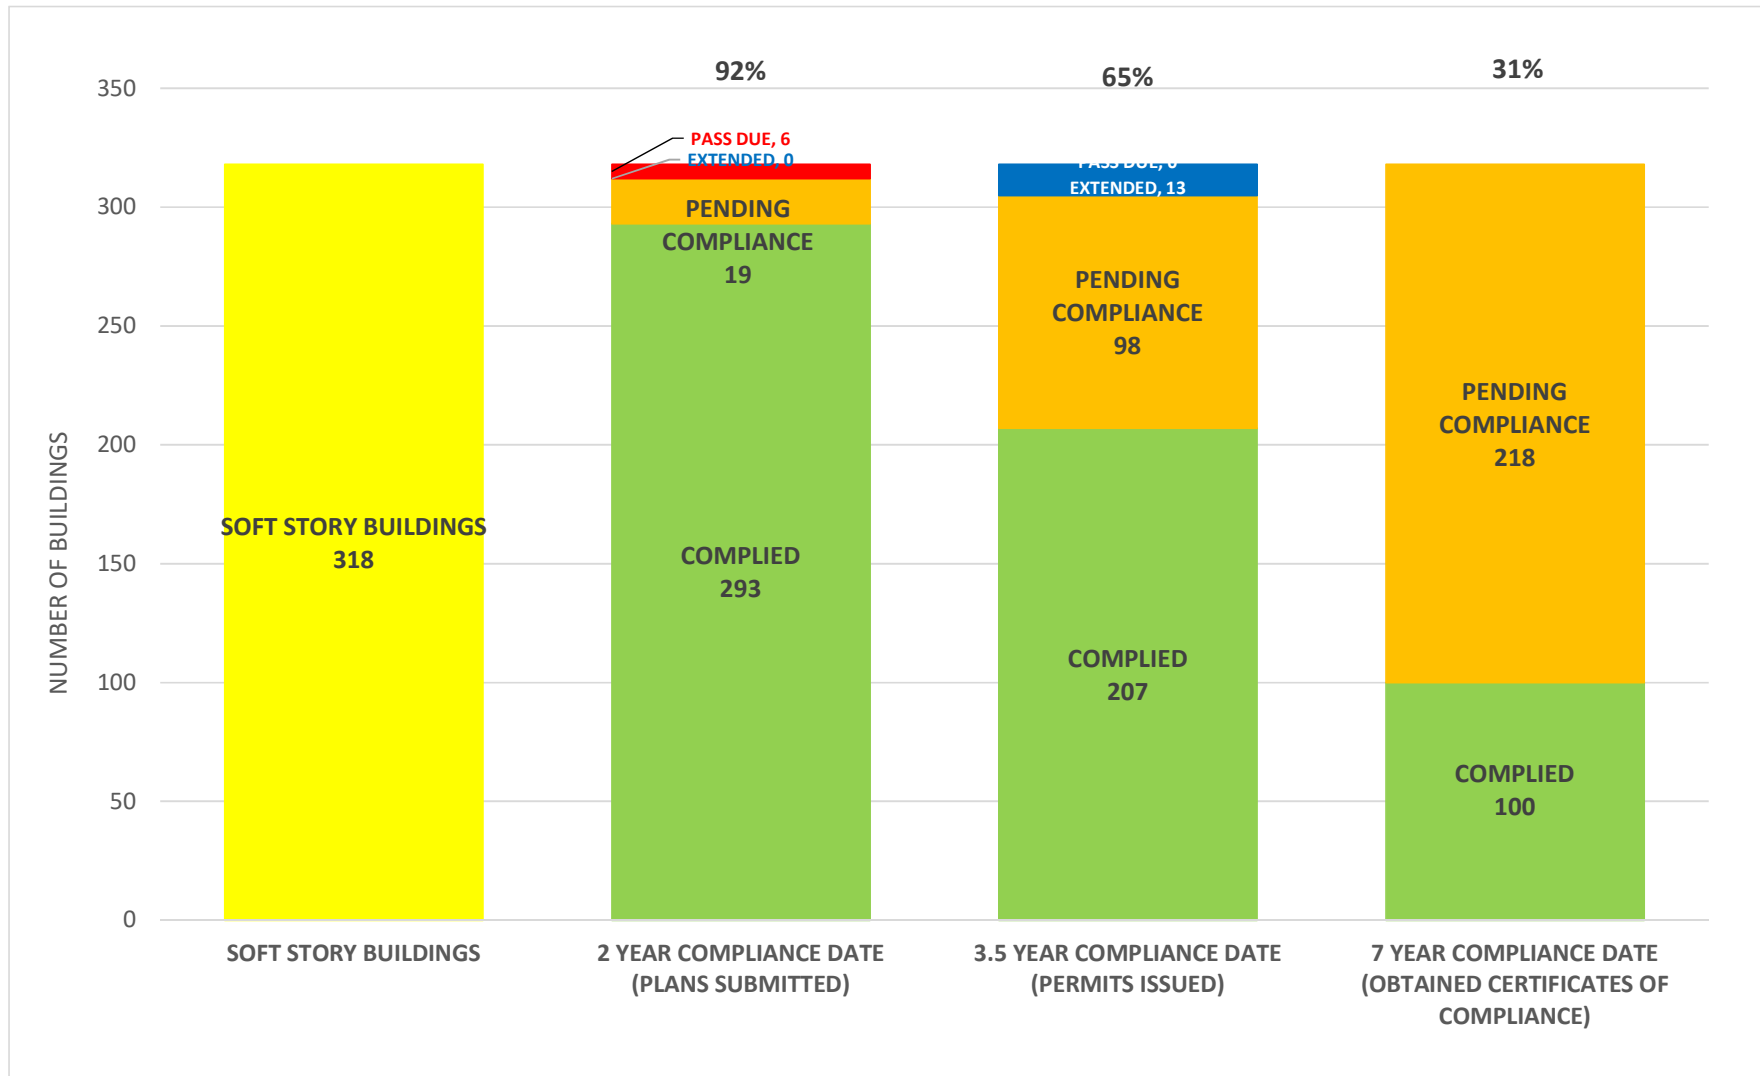

SOFT STORY RETROFIT PROGRAM STATUS FOR CD 12 AS OF November 2, 2020