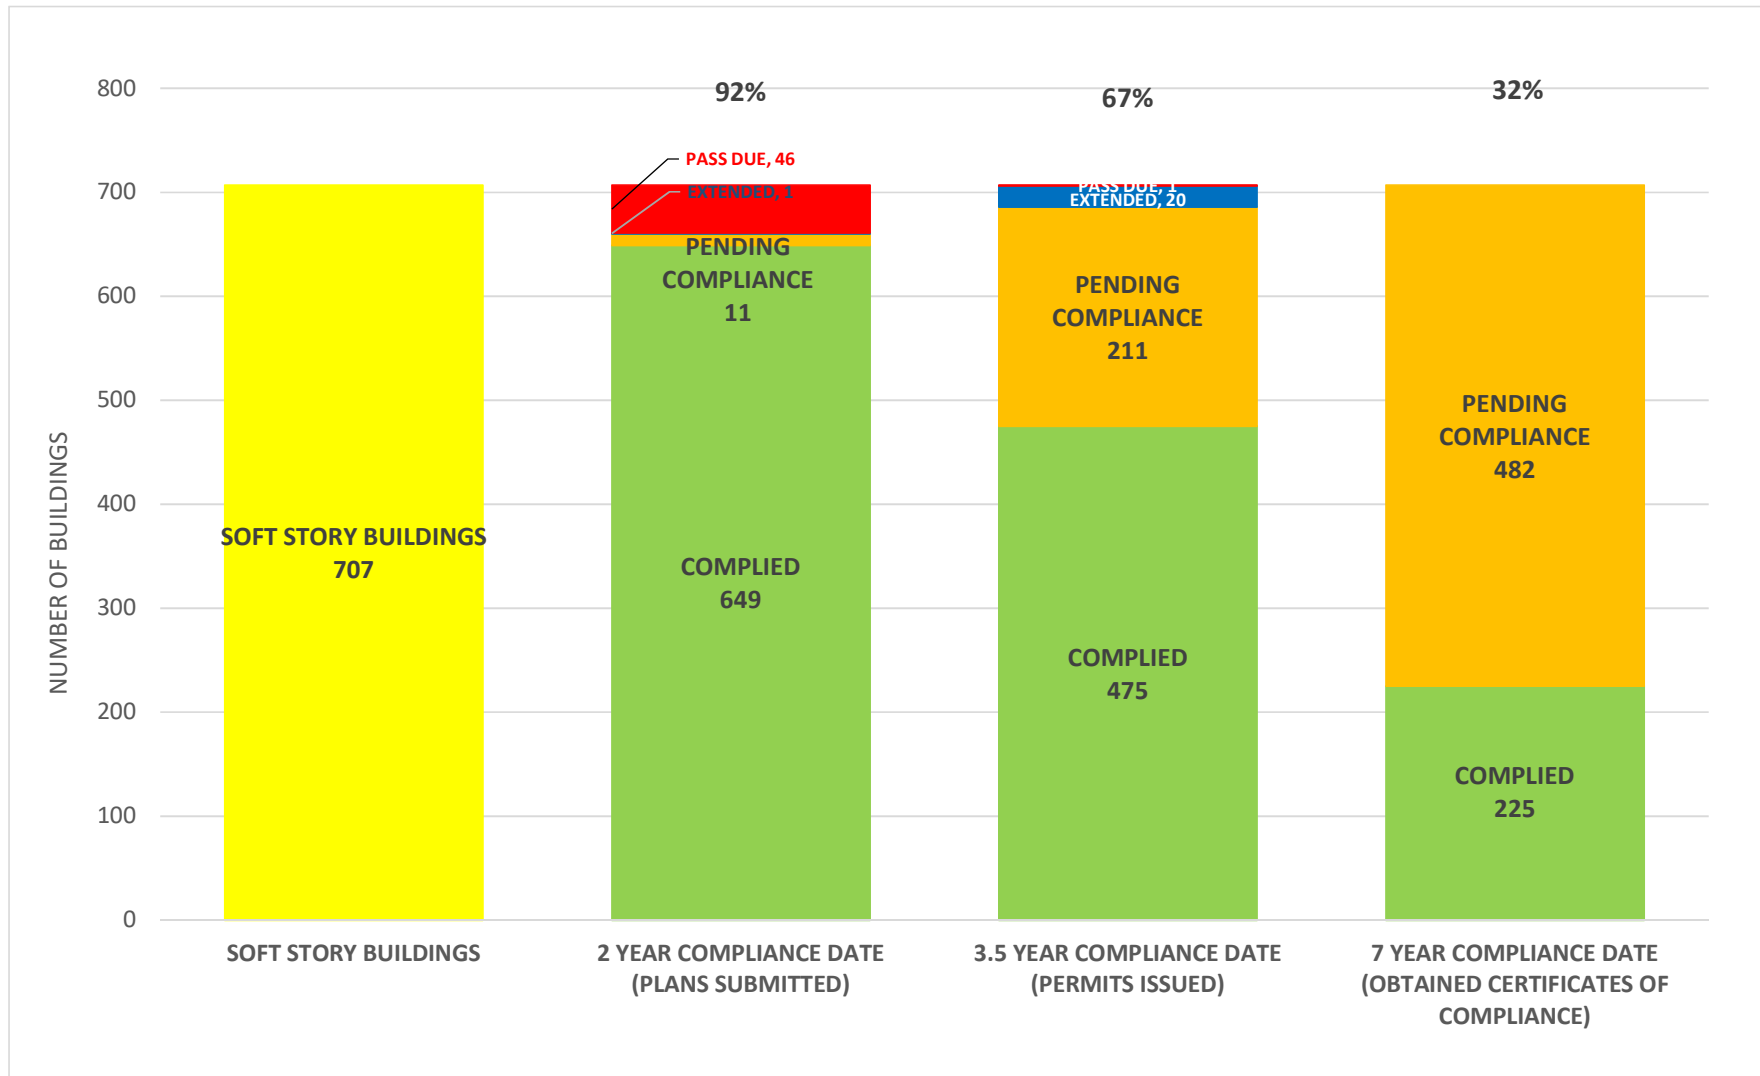

SOFT STORY RETROFIT PROGRAM STATUS FOR CD 3 AS OF November 2, 2020