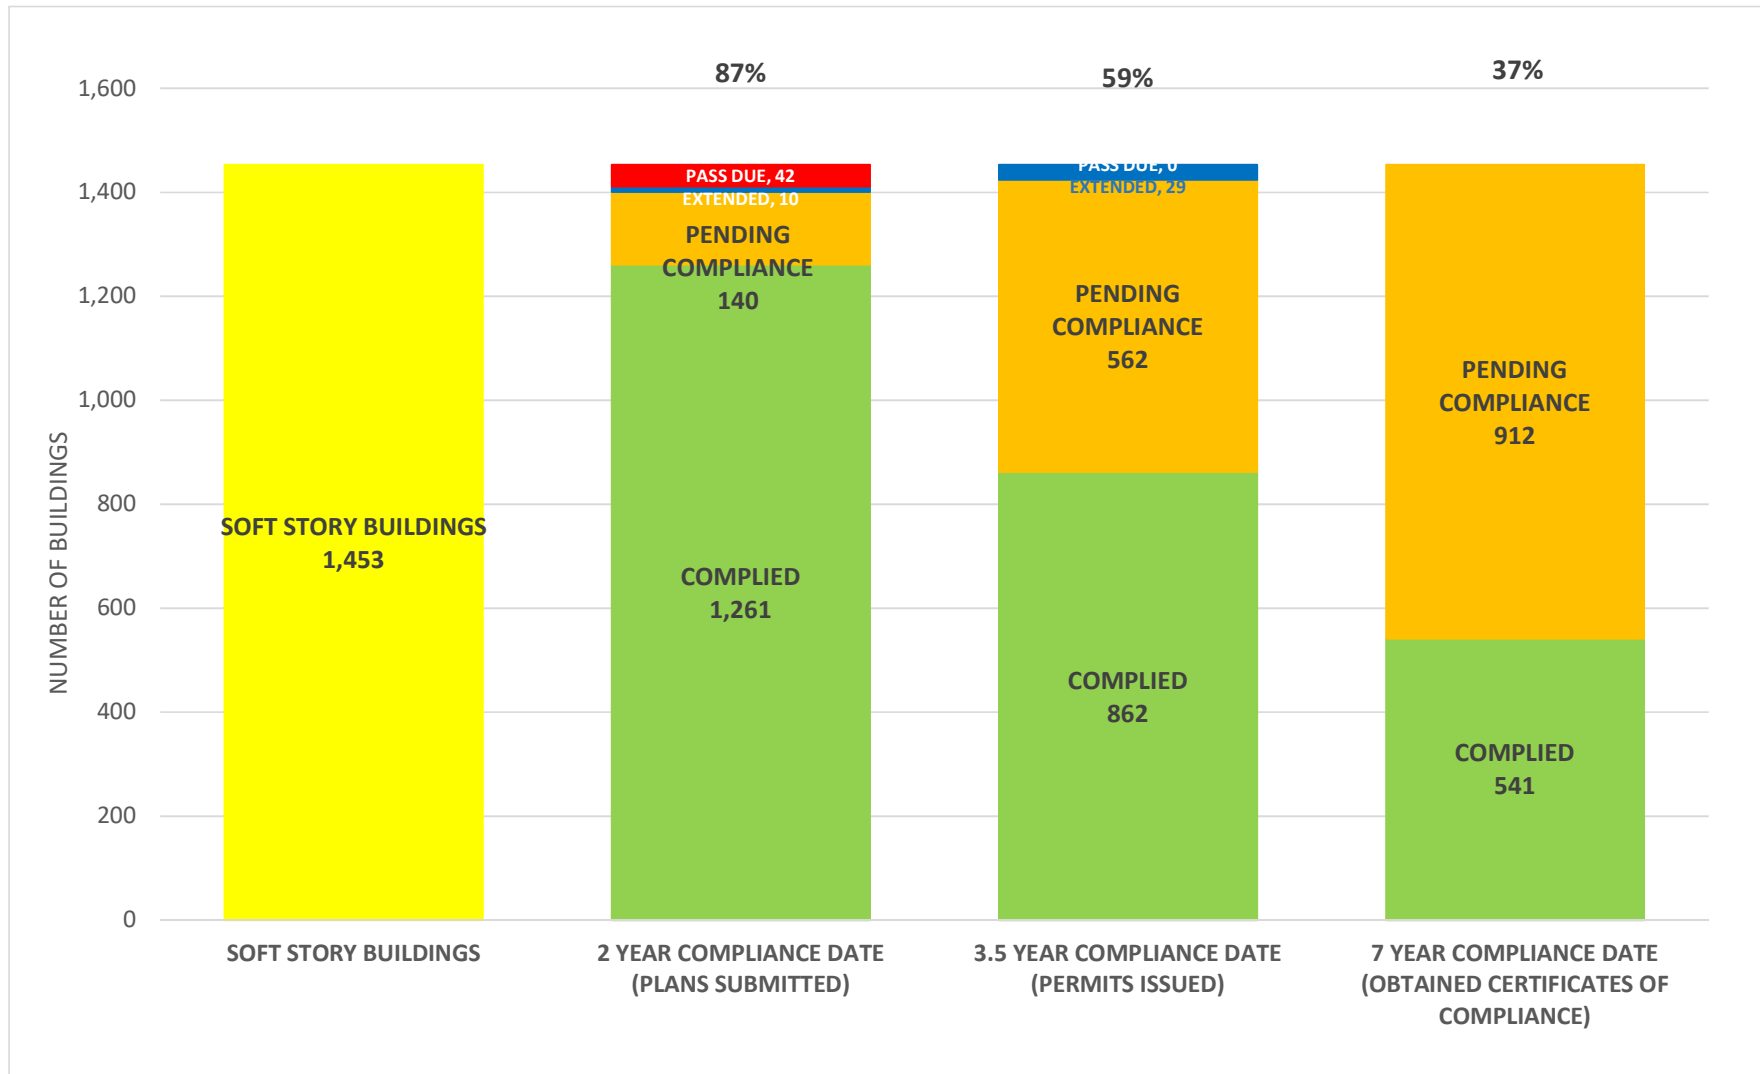

SOFT STORY RETROFIT PROGRAM STATUS AS OF **November 2, 2020**

SOFT STORY RETROFIT PROGRAM STATUS FOR PHASE 1 AS OF November 2, 2020

SOFT STORY RETROFIT PROGRAM STATUS FOR CD 1 AS OF November 2, 2020

SOFT STORY RETROFIT PROGRAM STATUS FOR CD 2 AS OF November 2, 2020