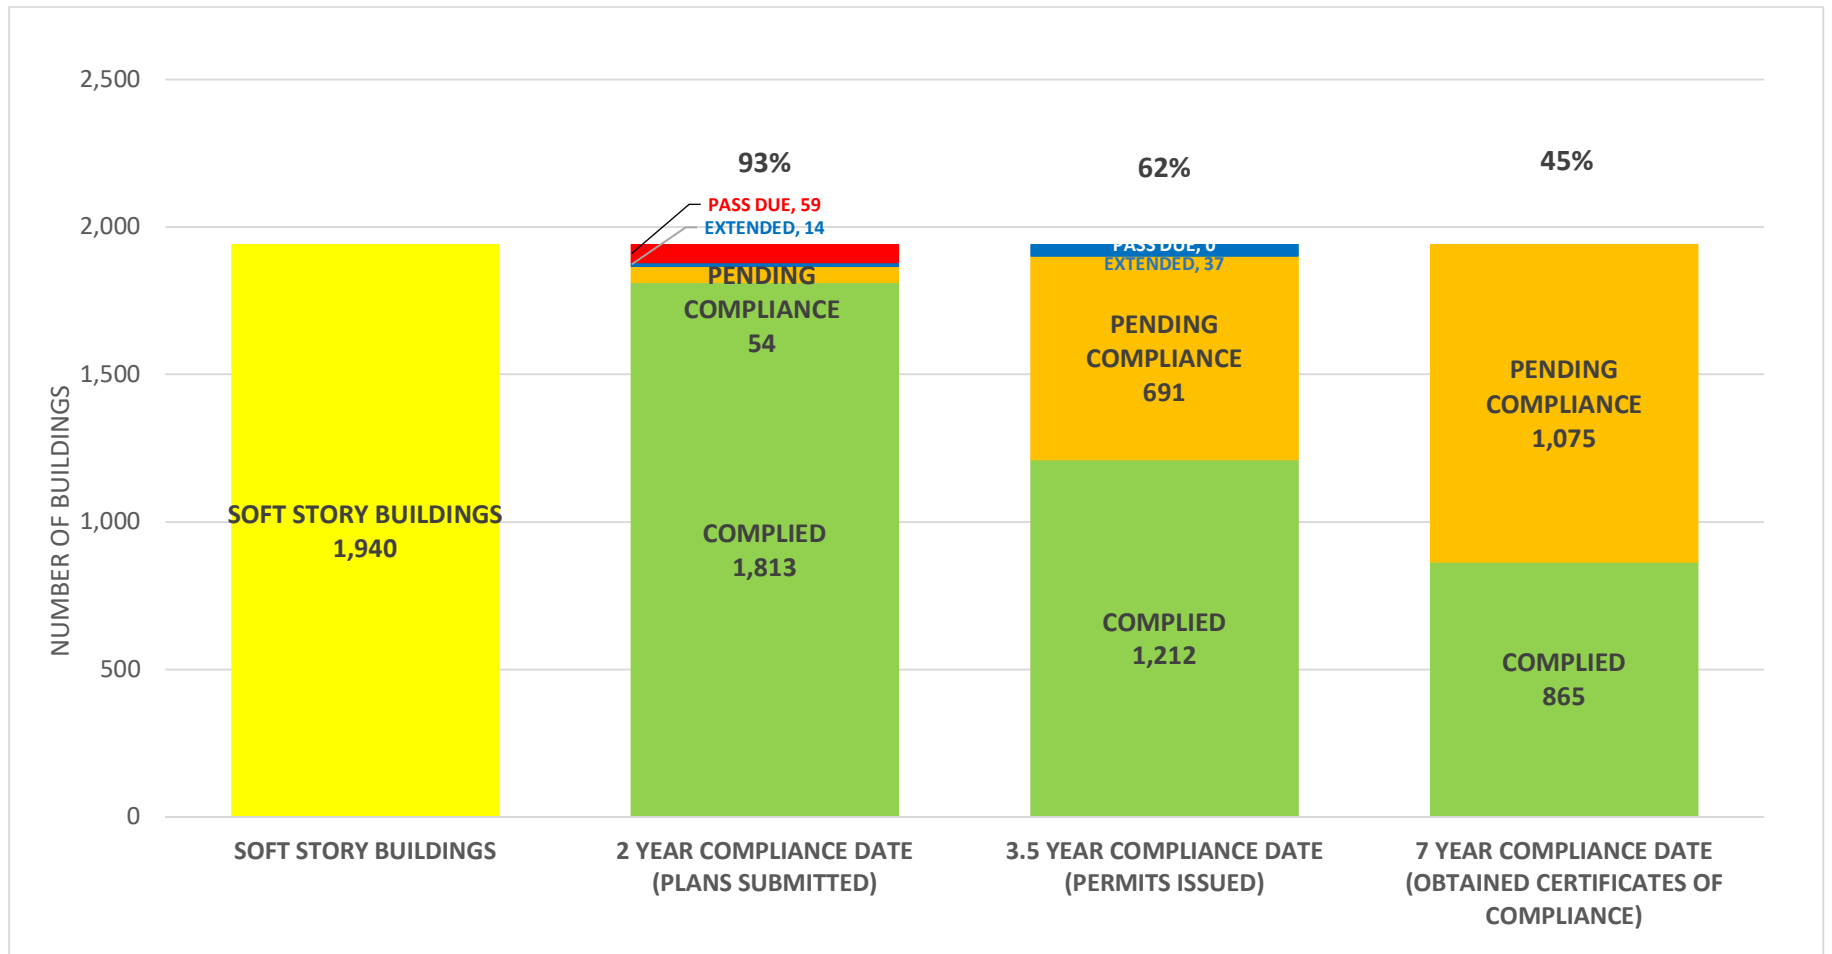

SOFT STORY RETROFIT PROGRAM STATUS FOR CD 5 AS OF November 2, 2020