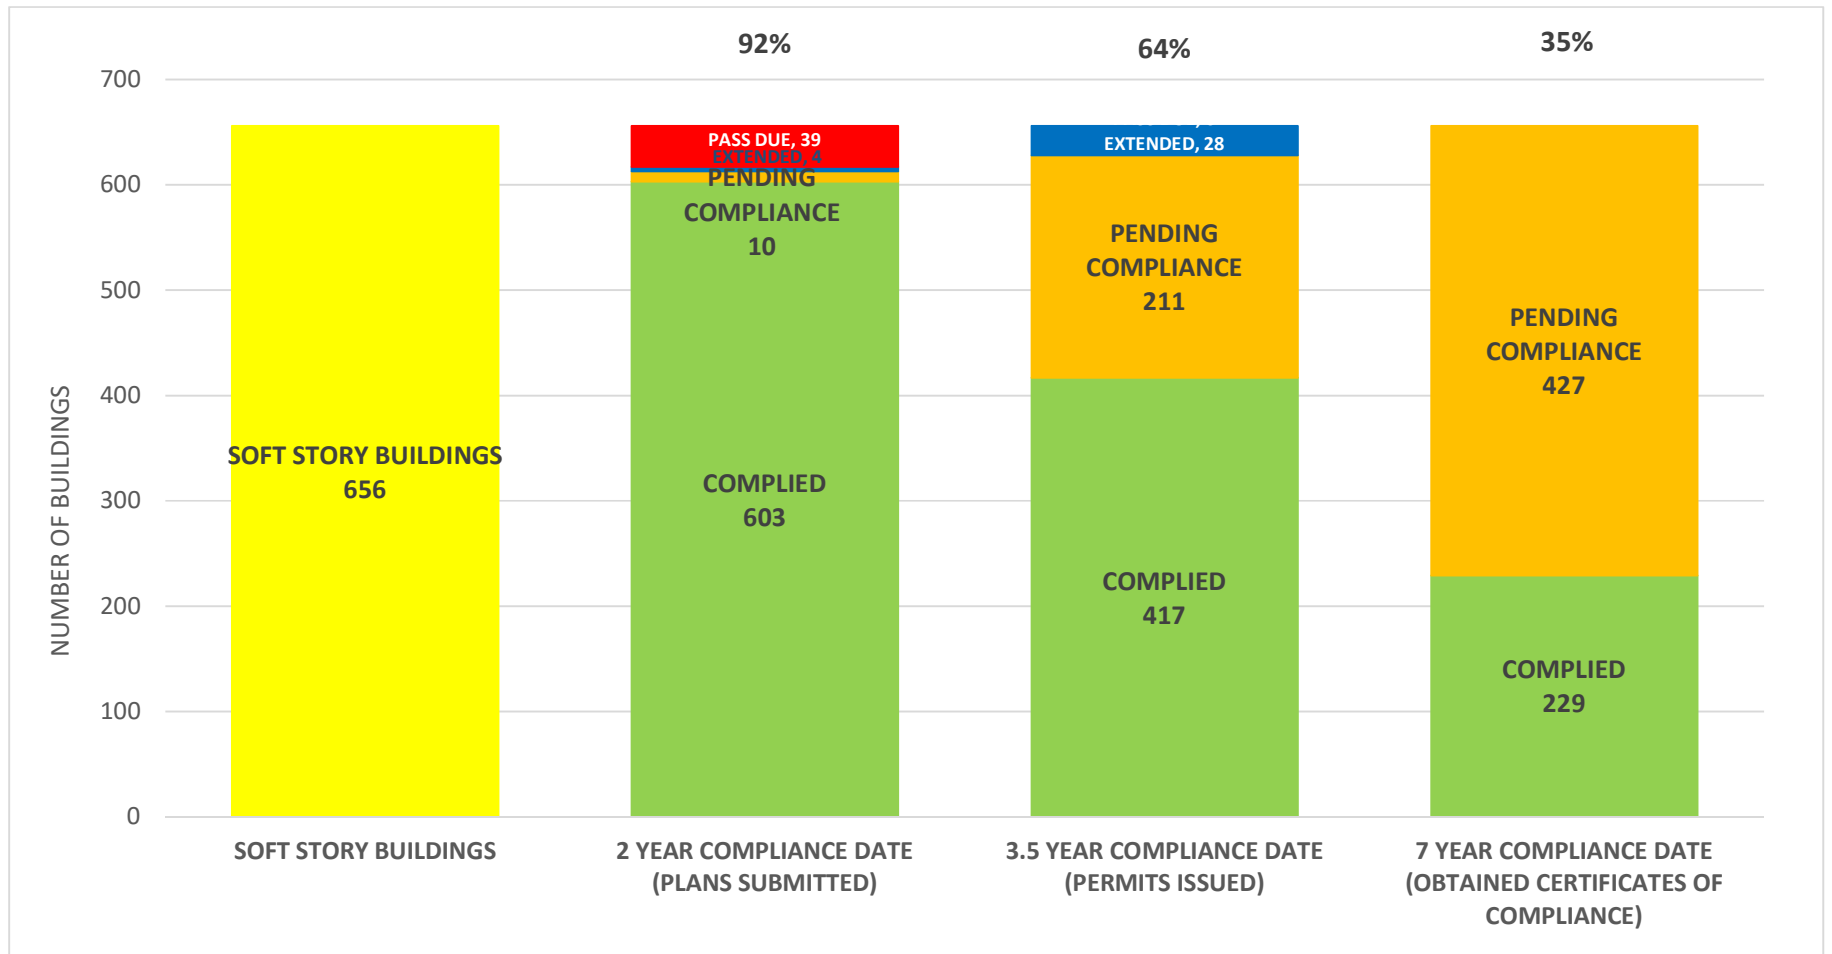

SOFT STORY RETROFIT PROGRAM STATUS FOR CD 6 AS OF November 2, 2020