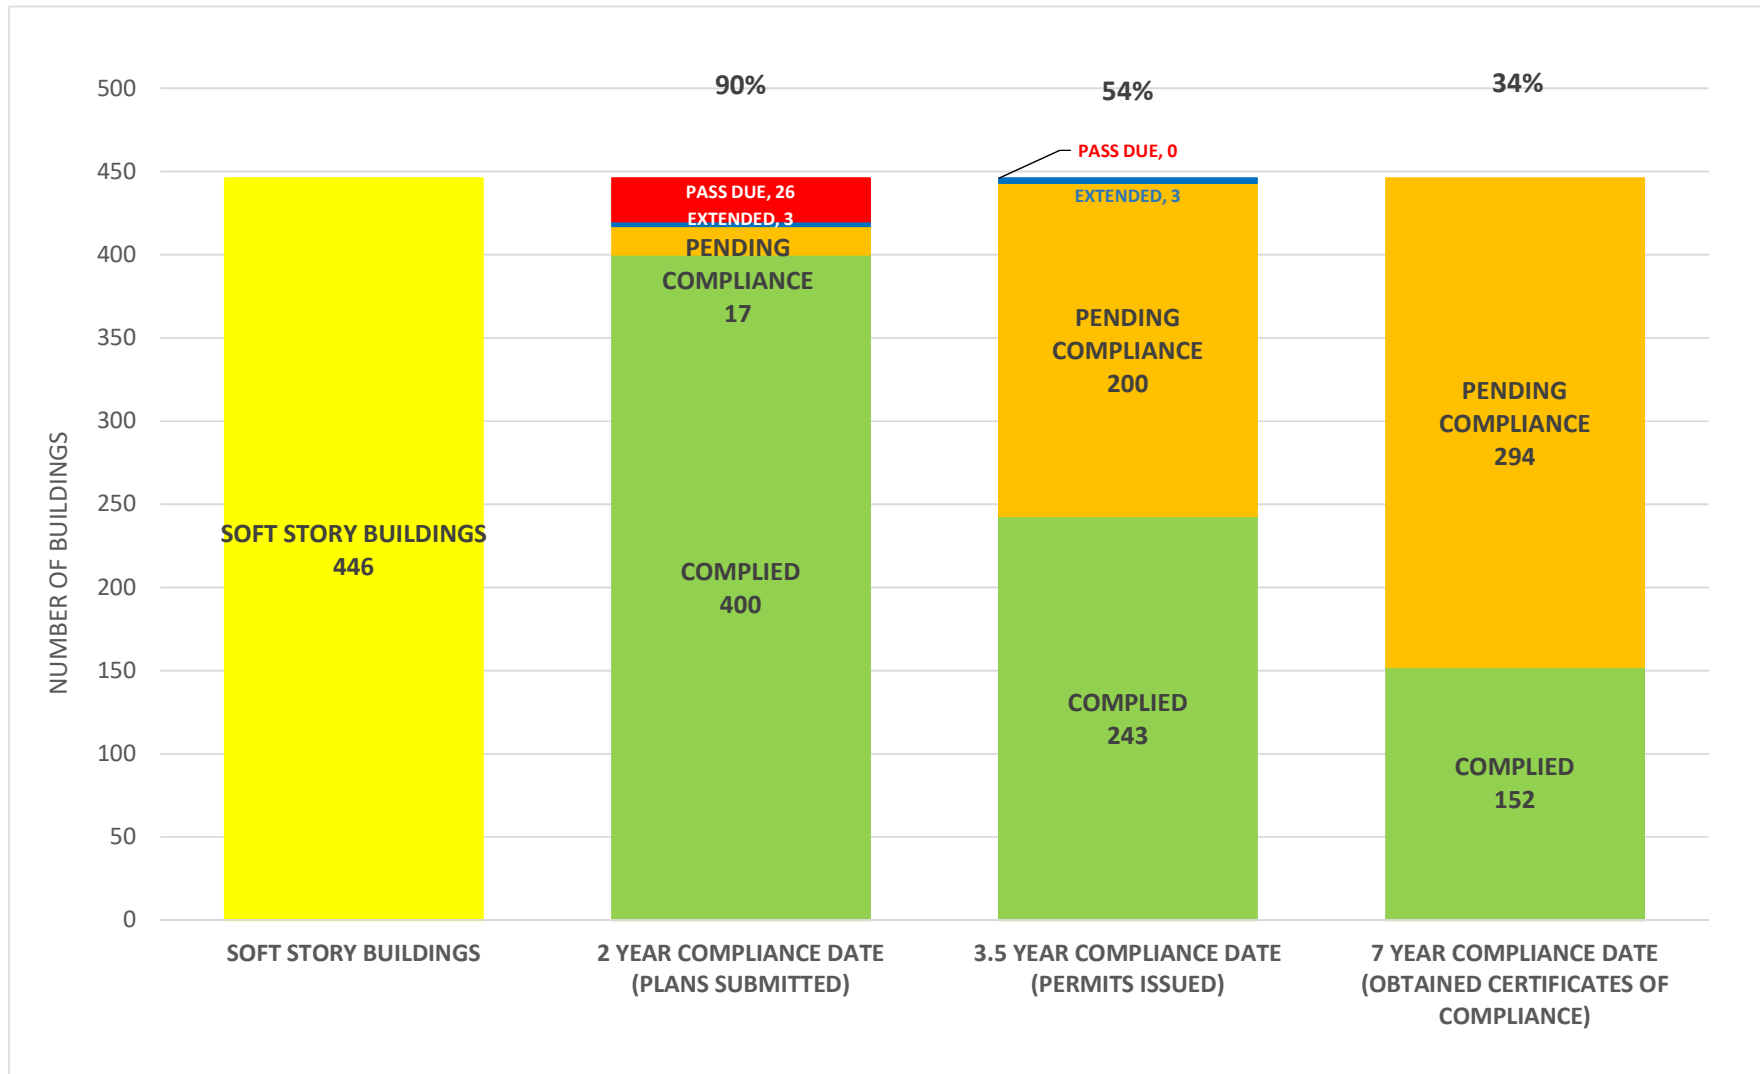

SOFT STORY RETROFIT PROGRAM STATUS FOR CD 8 AS OF November 2, 2020