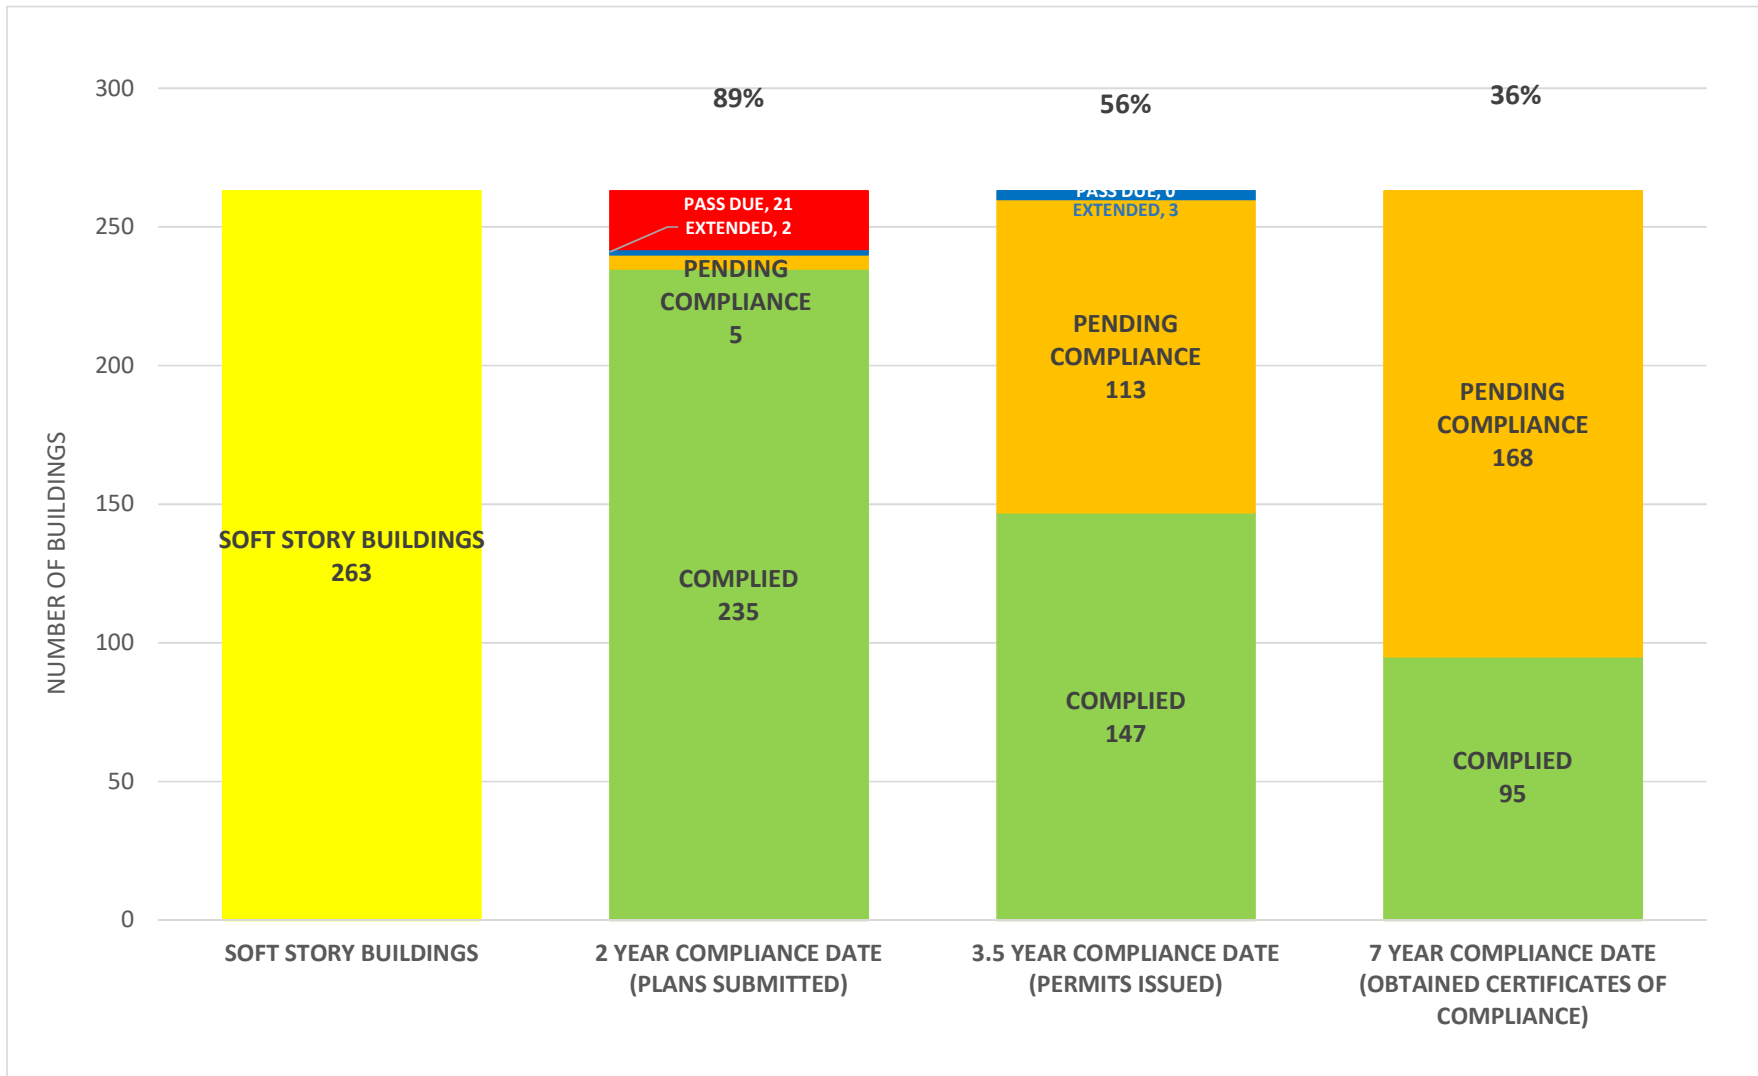

SOFT STORY RETROFIT PROGRAM STATUS FOR CD 14 AS OF November 2, 2020