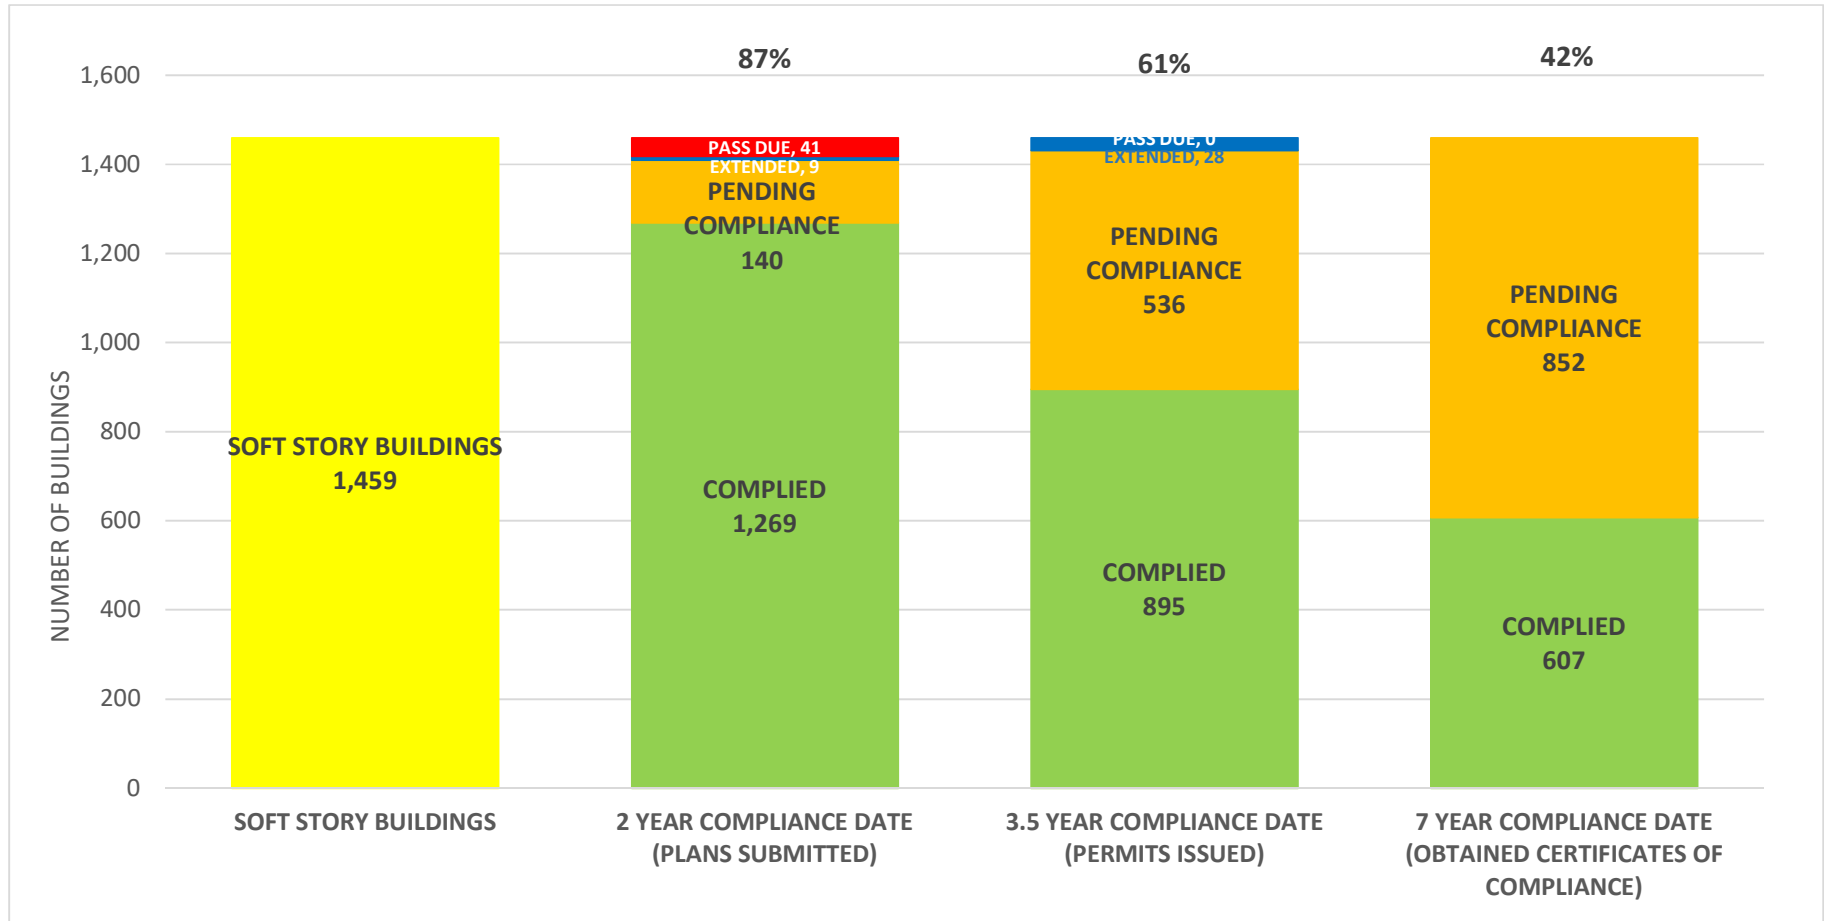

SOFT STORY RETROFIT PROGRAM STATUS AS OF **January 11, 2021**

SOFT STORY RETROFIT PROGRAM STATUS FOR PHASE 1 AS OF January 11, 2021

SOFT STORY RETROFIT PROGRAM STATUS FOR CD 1 AS OF January 11, 2021

SOFT STORY RETROFIT PROGRAM STATUS FOR CD 2 AS OF January 11, 2021