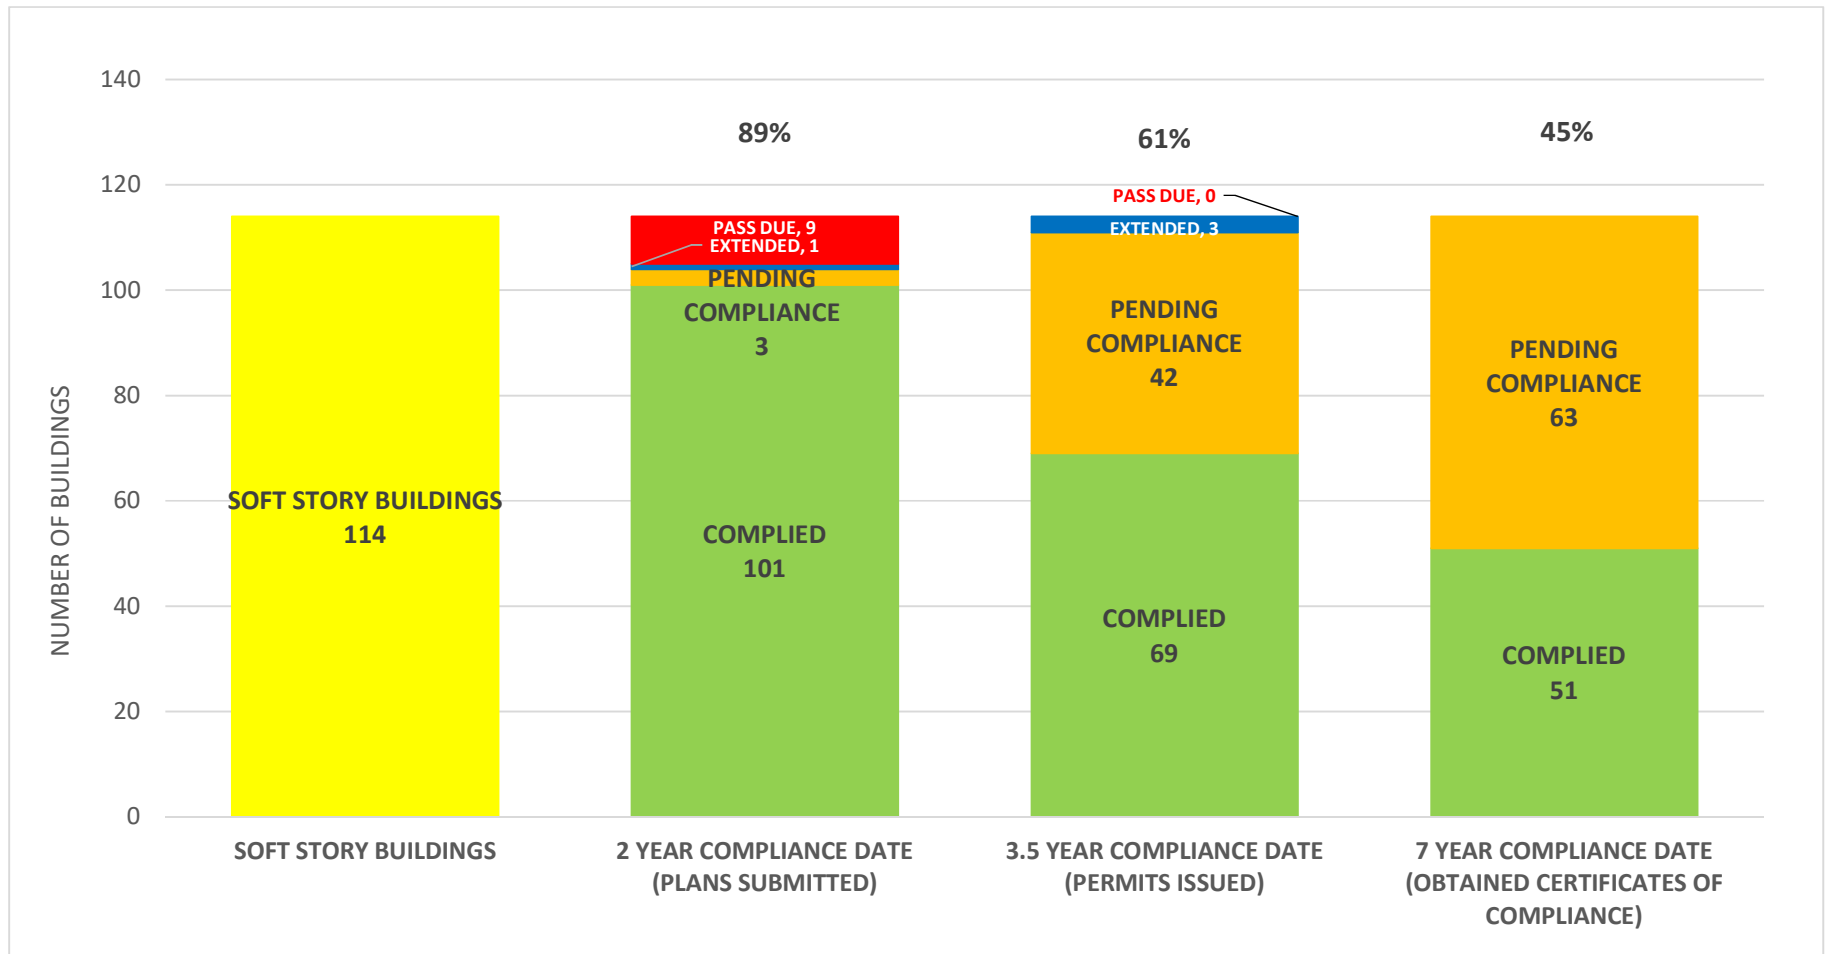

SOFT STORY RETROFIT PROGRAM STATUS FOR CD 9 AS OF January 11, 2021