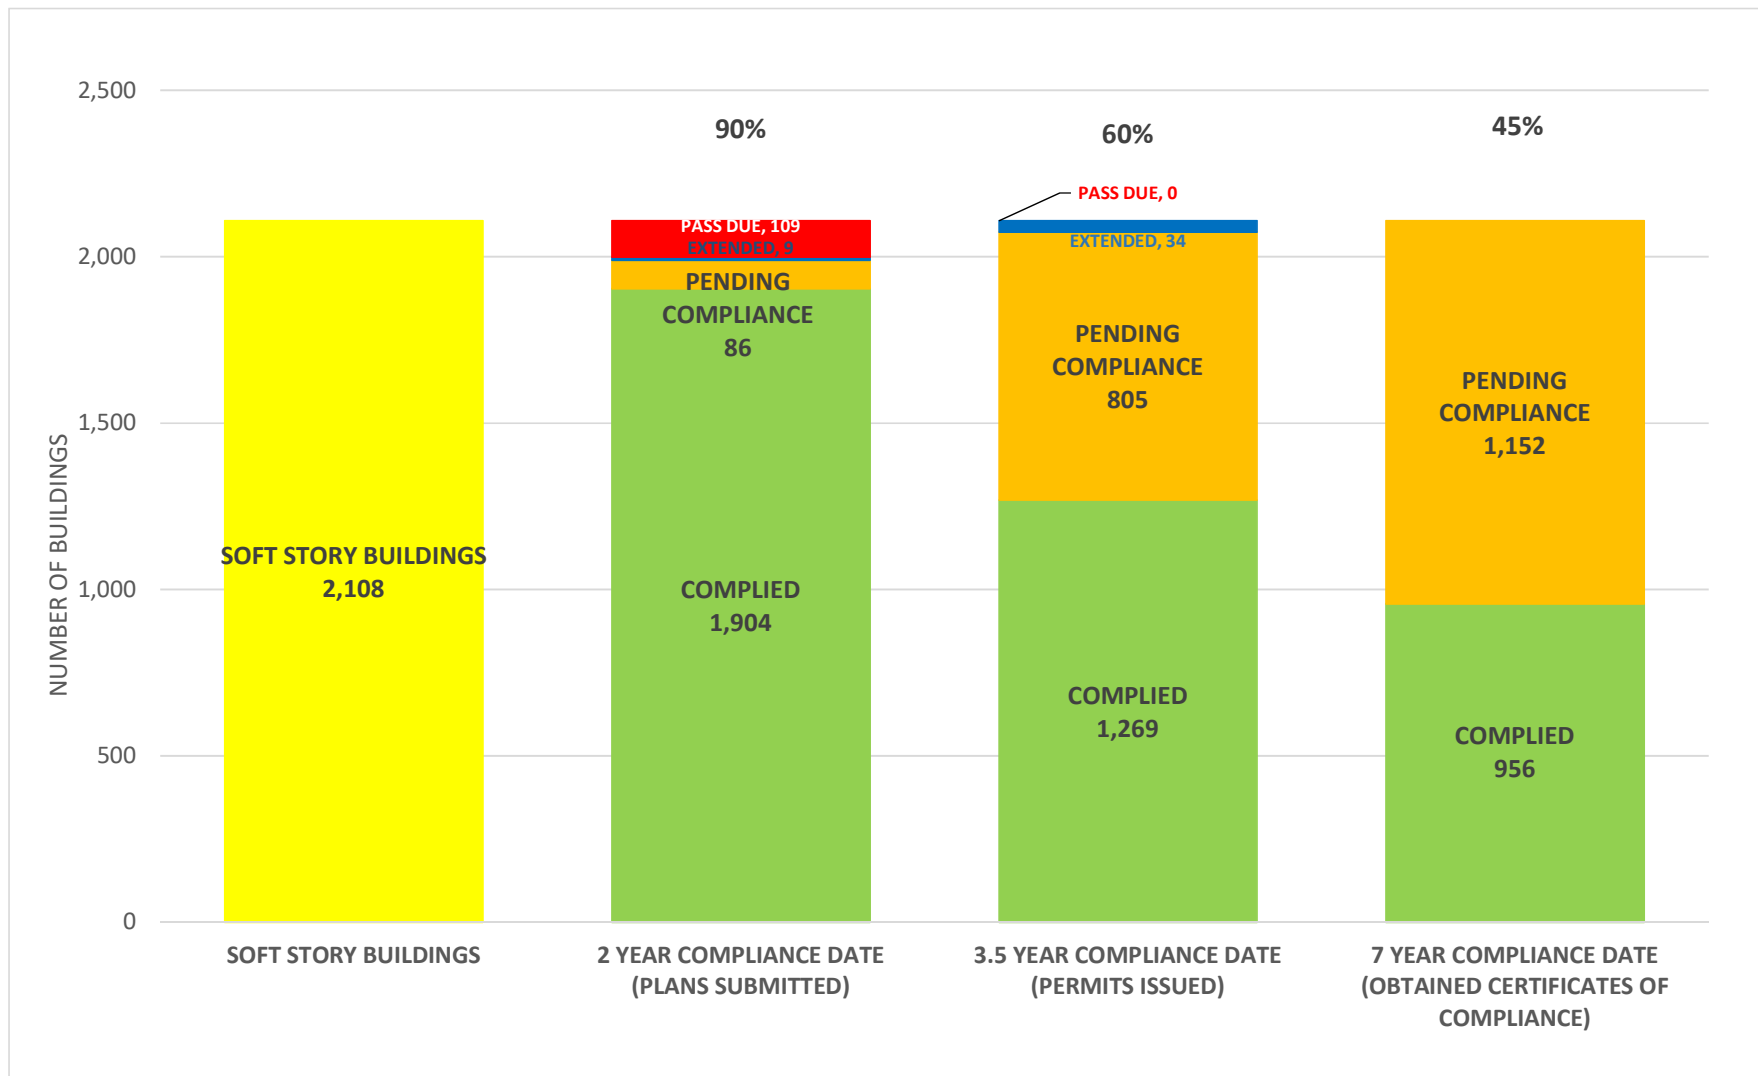

SOFT STORY RETROFIT PROGRAM STATUS FOR CD 11 AS OF **January 11, 2021**