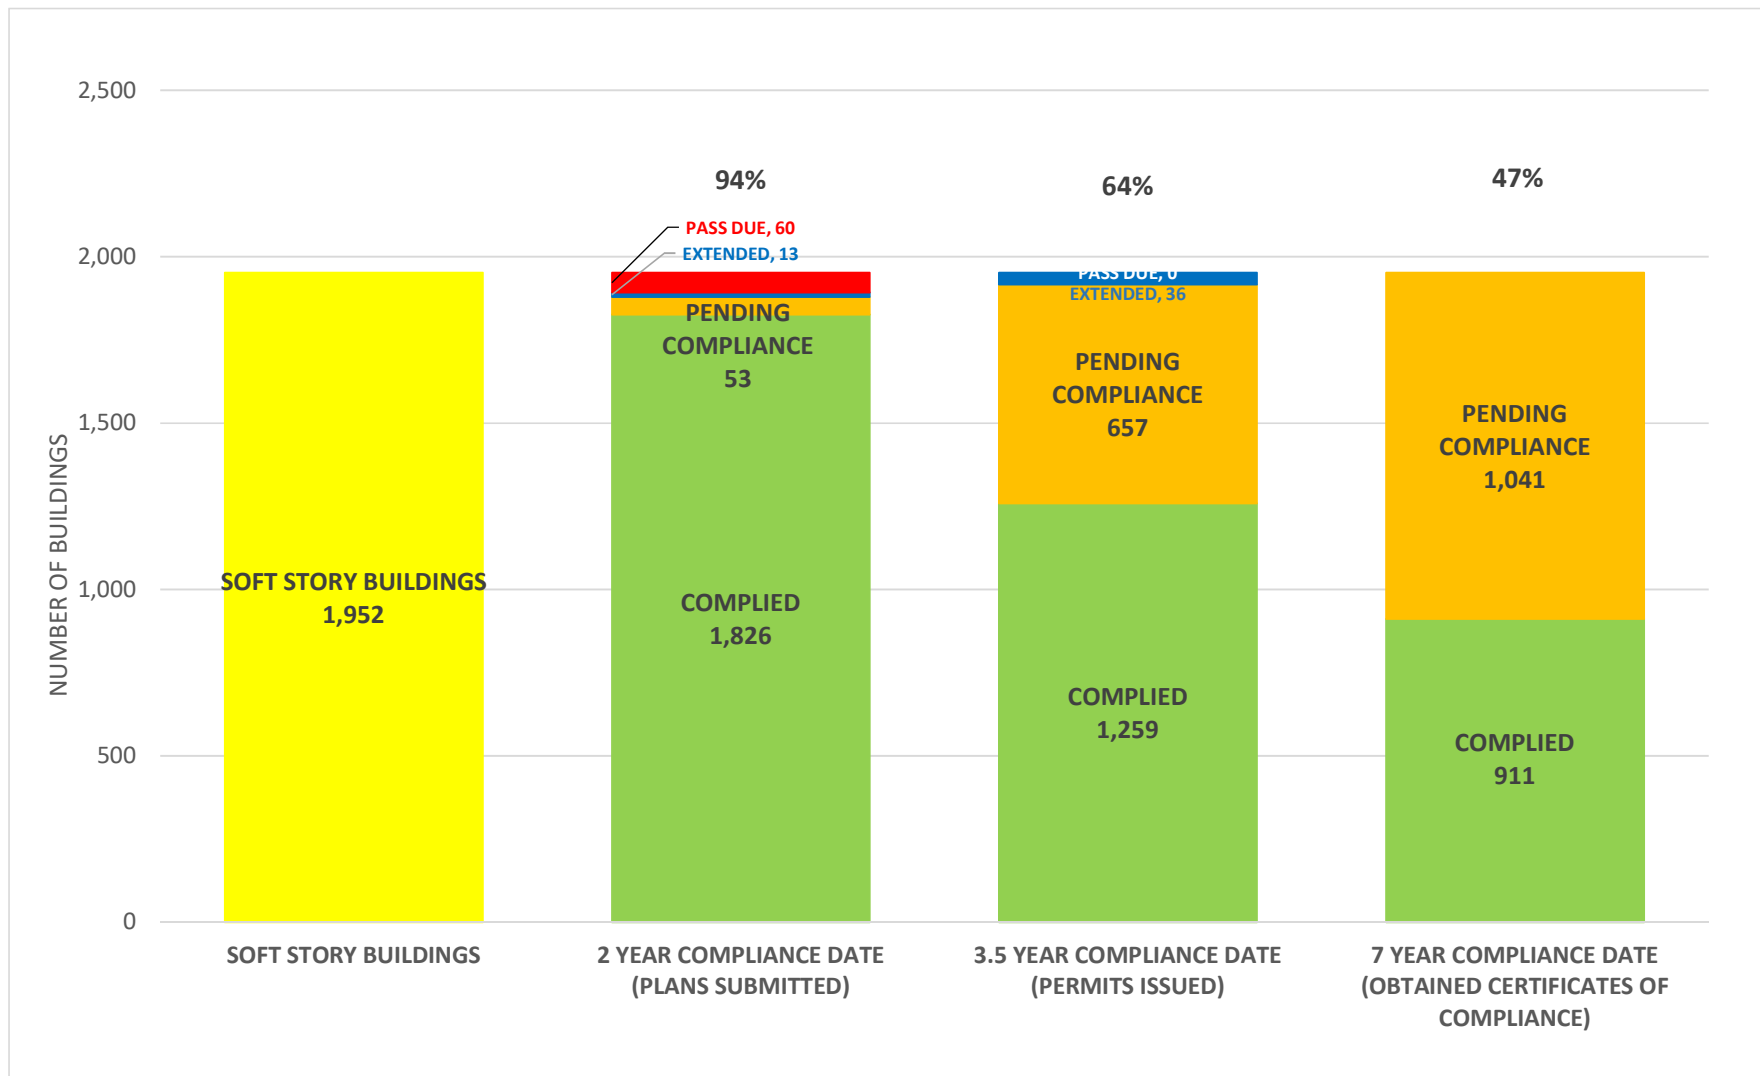

SOFT STORY RETROFIT PROGRAM STATUS FOR CD 5 AS OF January 11, 2021