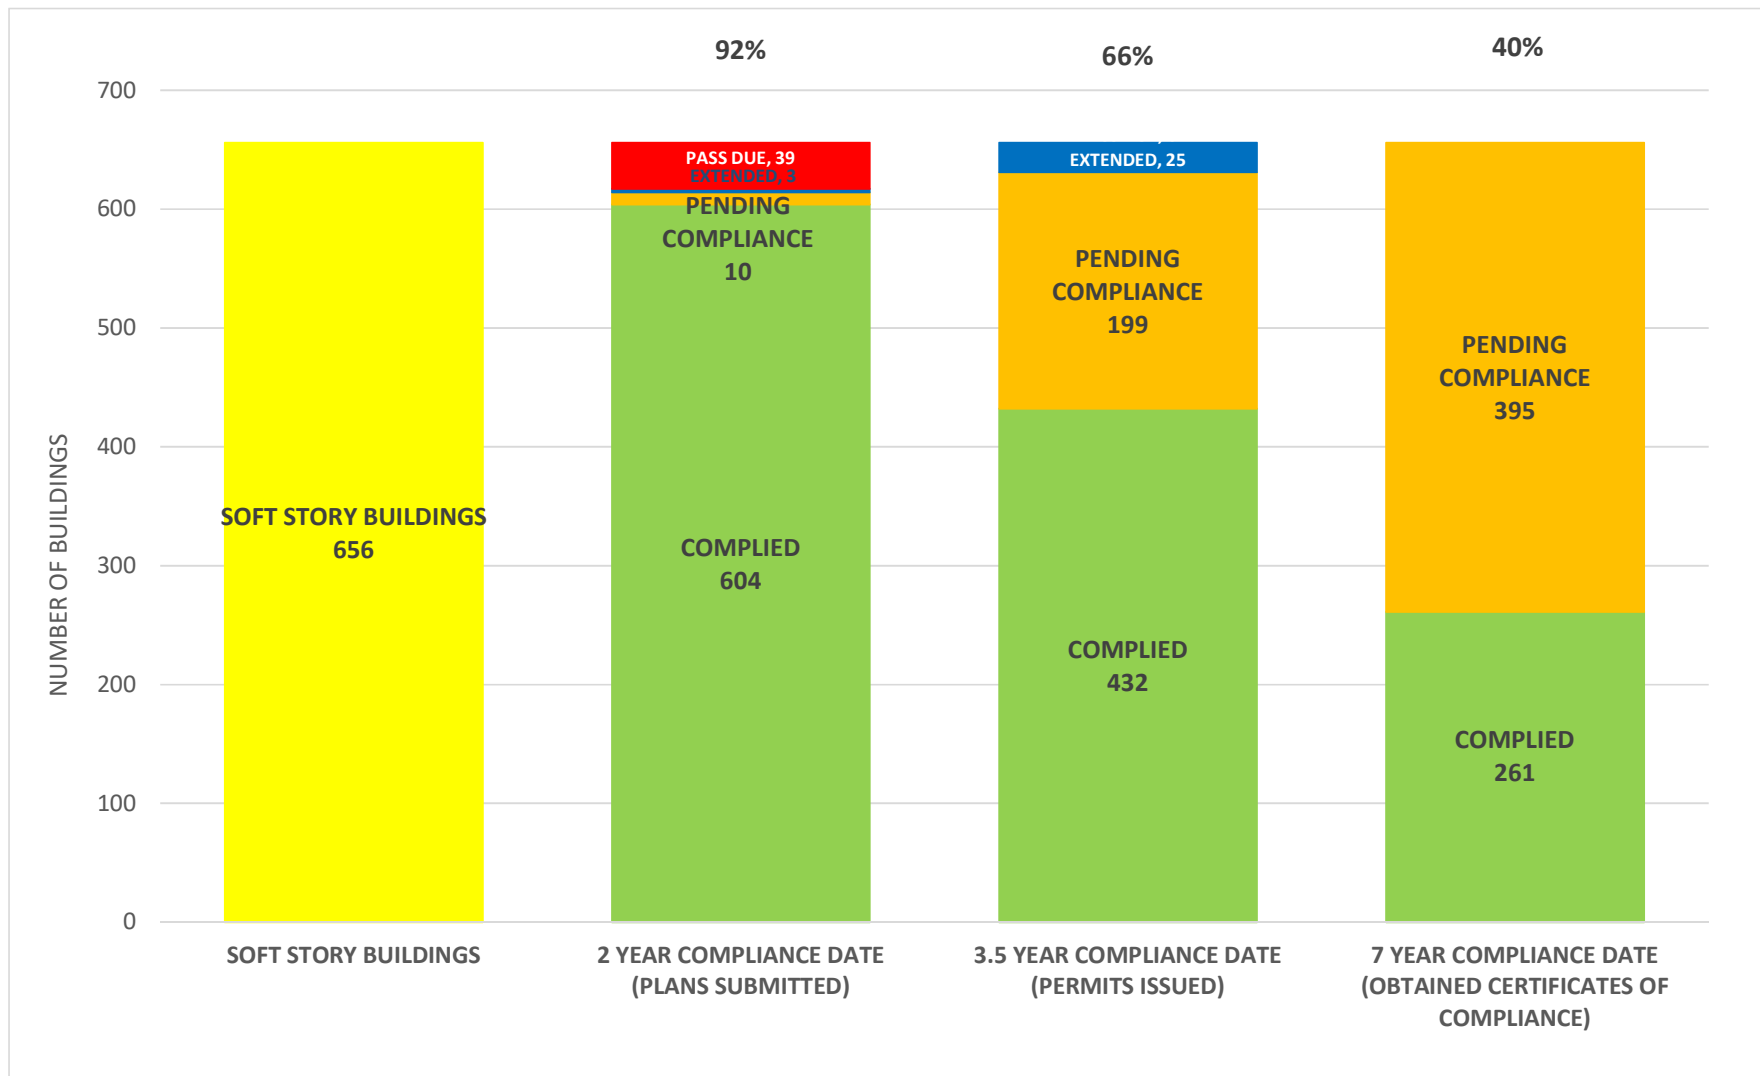

SOFT STORY RETROFIT PROGRAM STATUS FOR CD 6 AS OF January 11, 2021