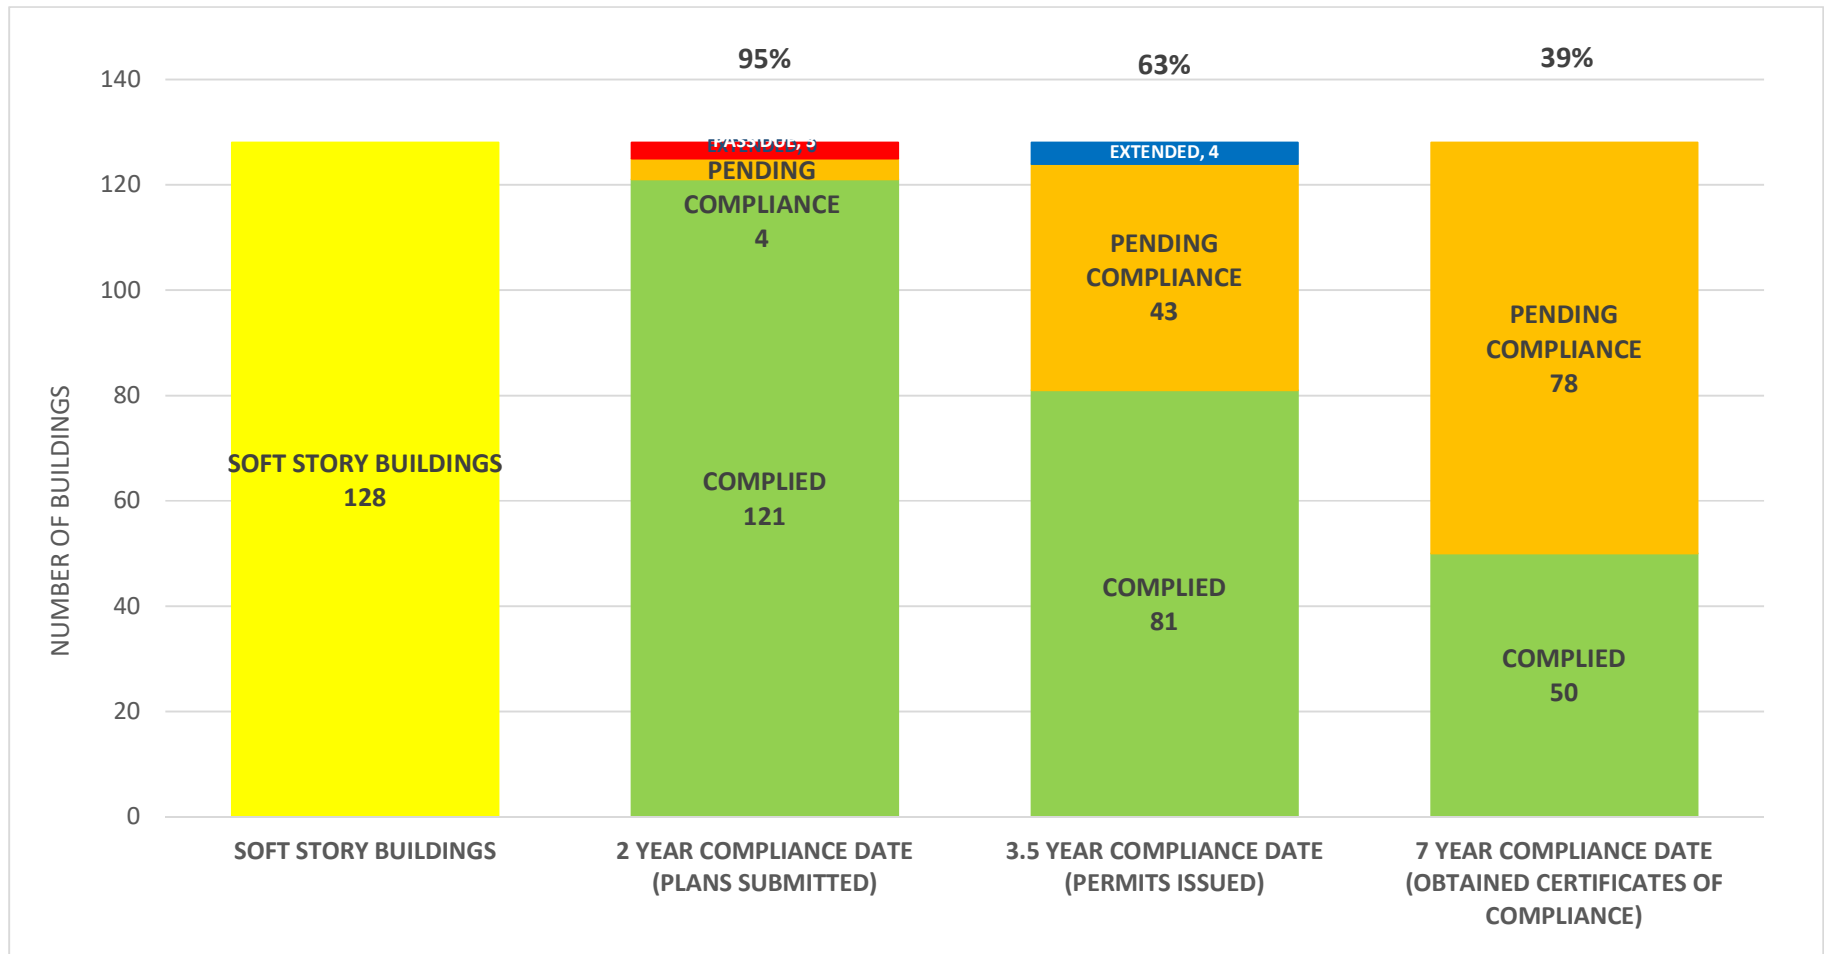

SOFT STORY RETROFIT PROGRAM STATUS FOR CD 7 AS OF **January 11, 2021**