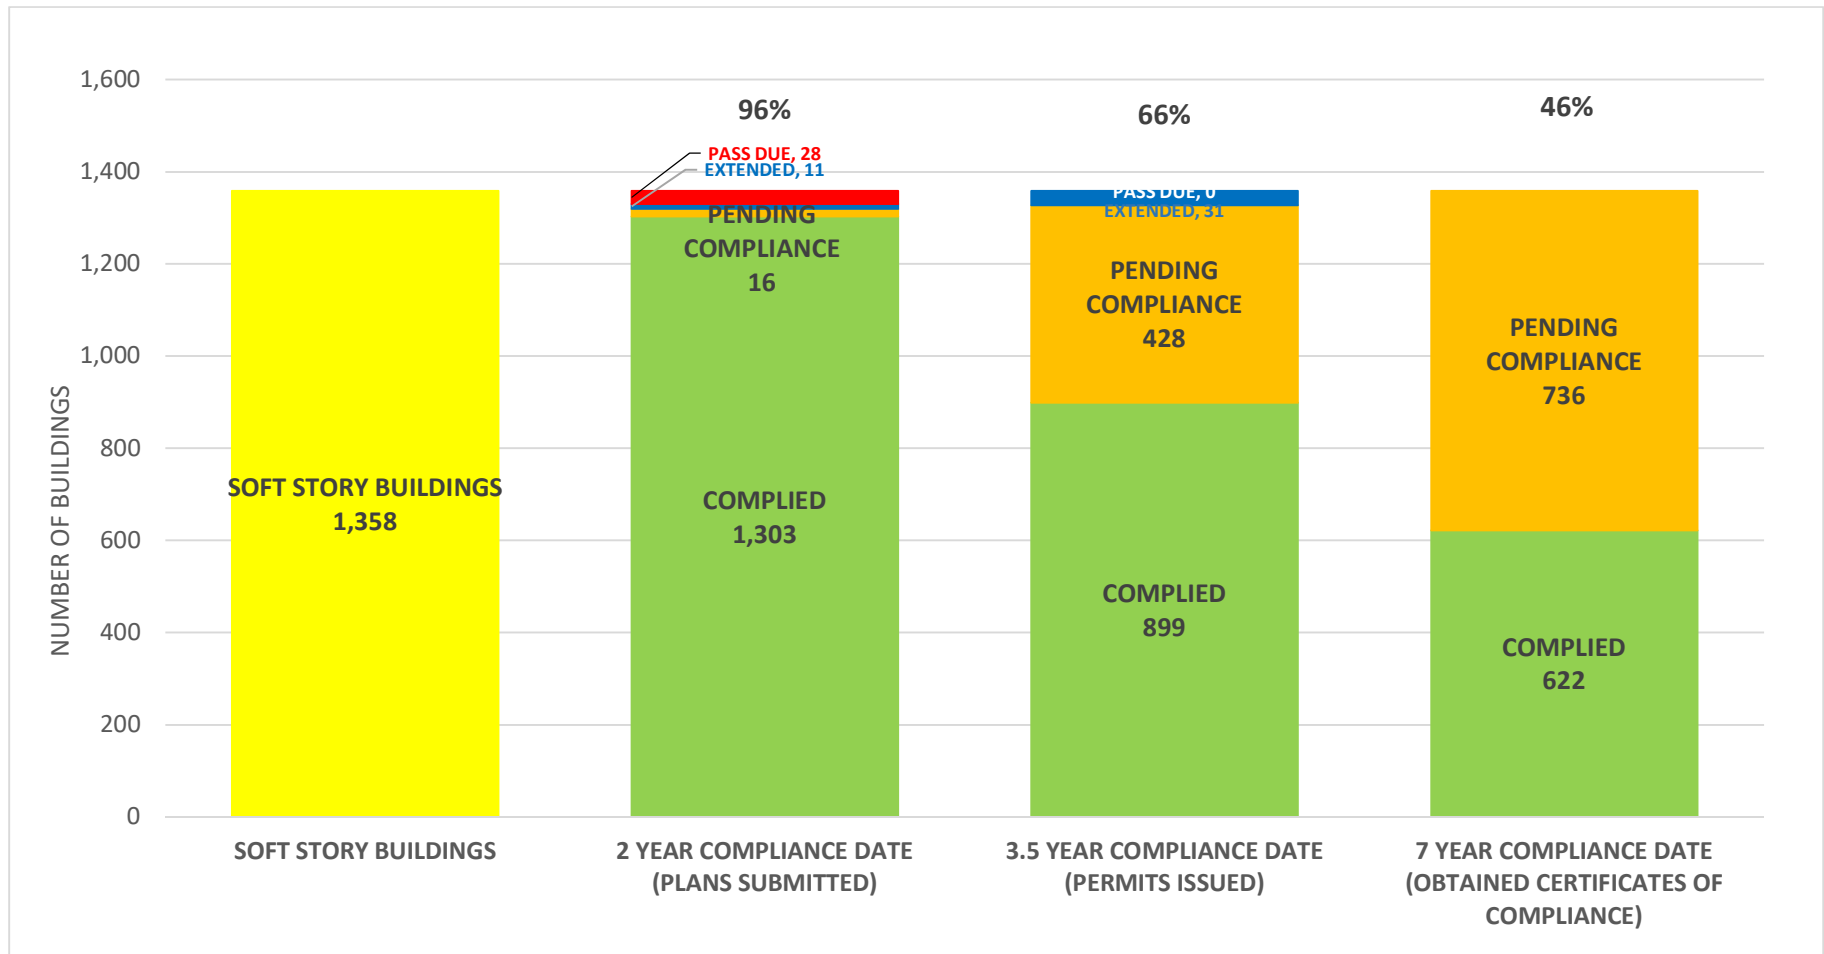

SOFT STORY RETROFIT PROGRAM STATUS FOR CD 4 AS OF **January 11, 2021**