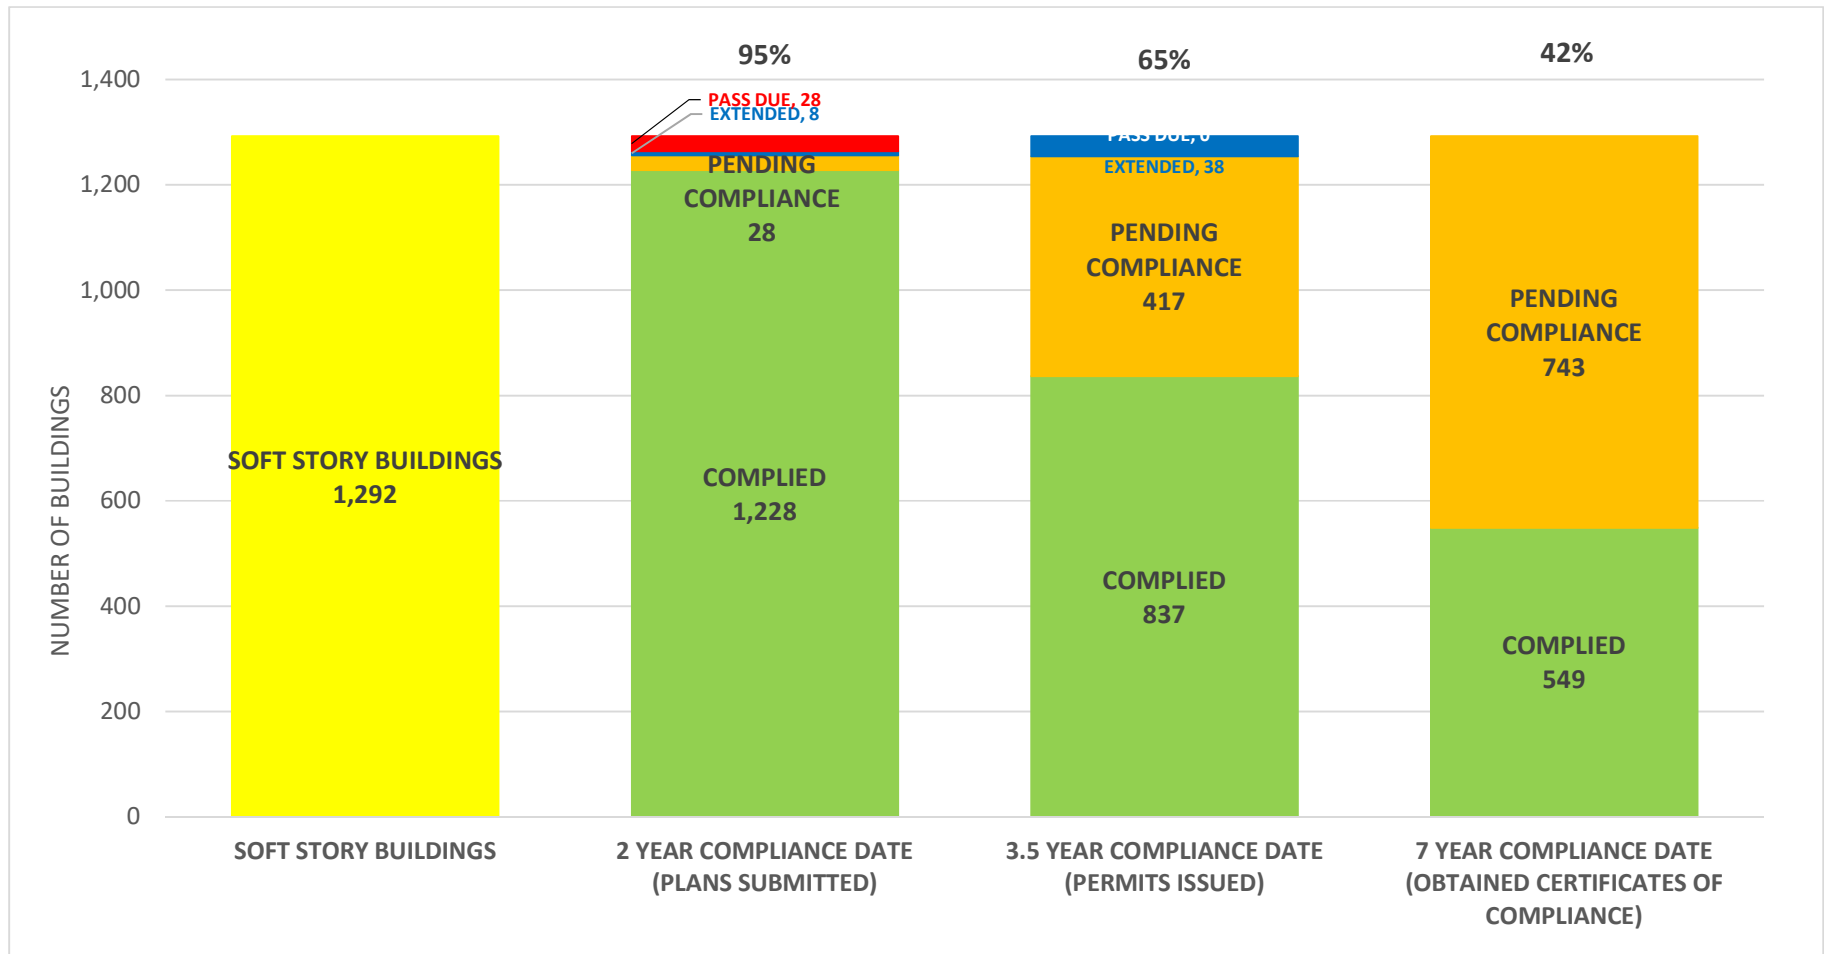

SOFT STORY RETROFIT PROGRAM STATUS FOR CD 10 AS OF January 11, 2021