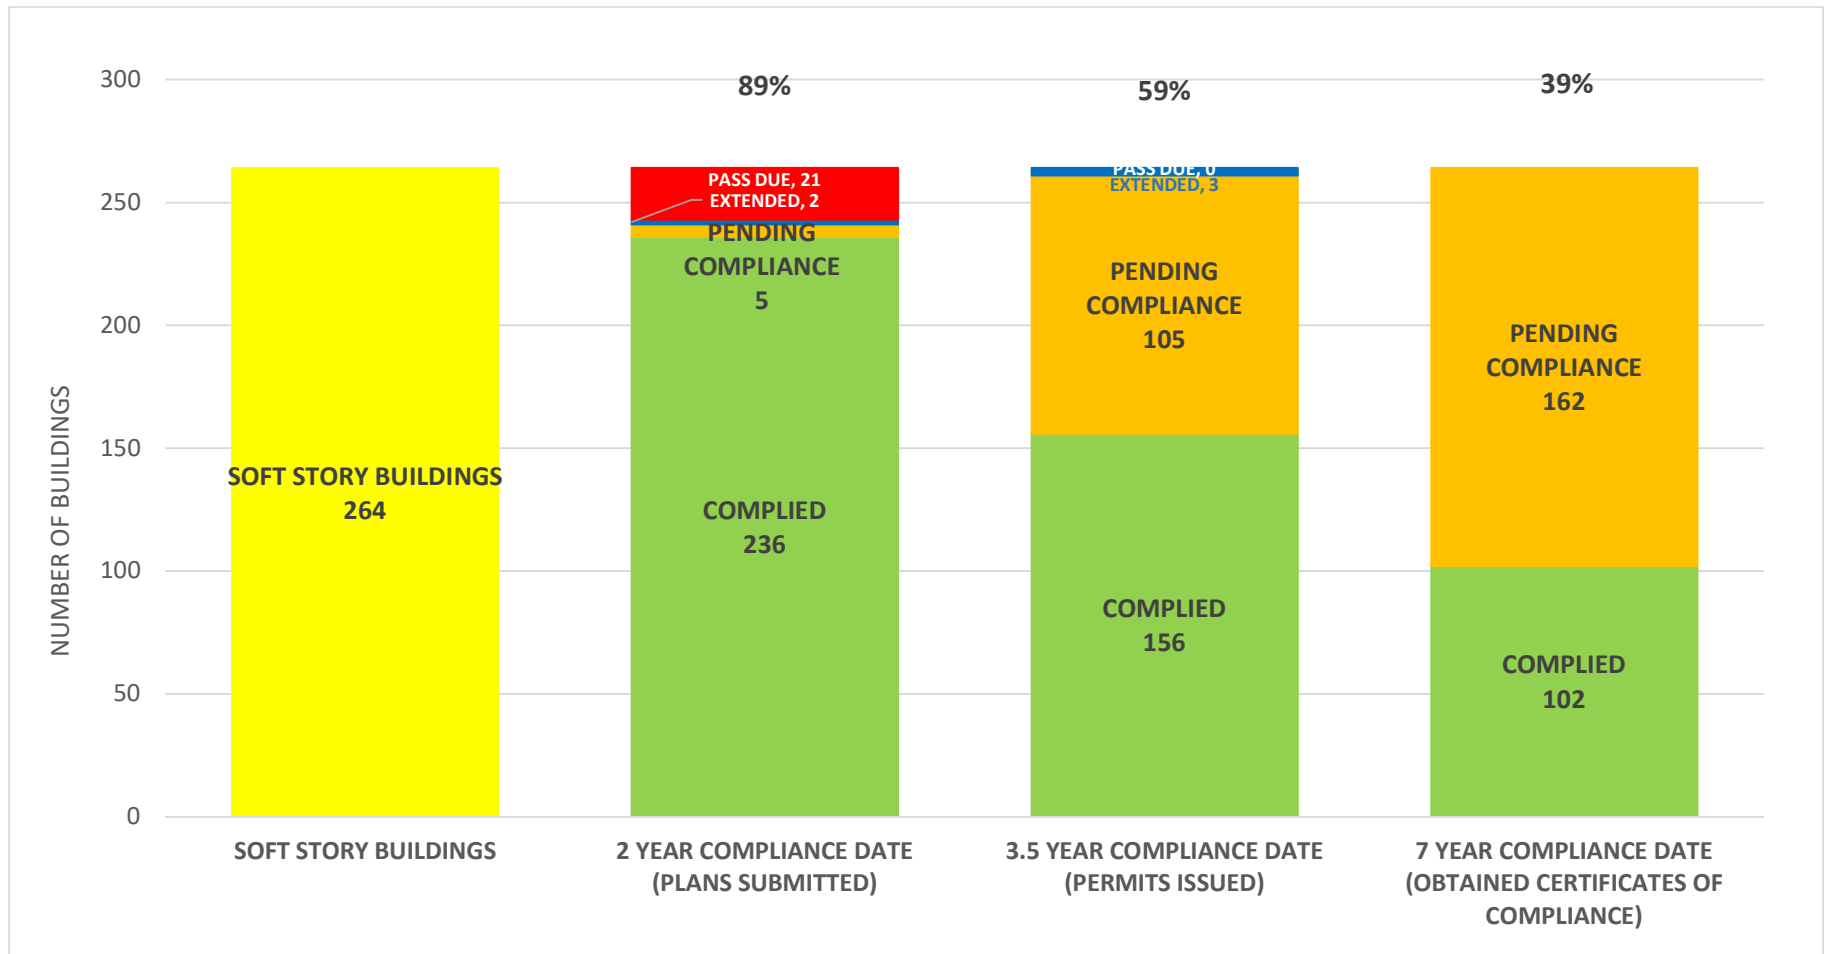

SOFT STORY RETROFIT PROGRAM STATUS FOR CD 14 AS OF January 11, 2021