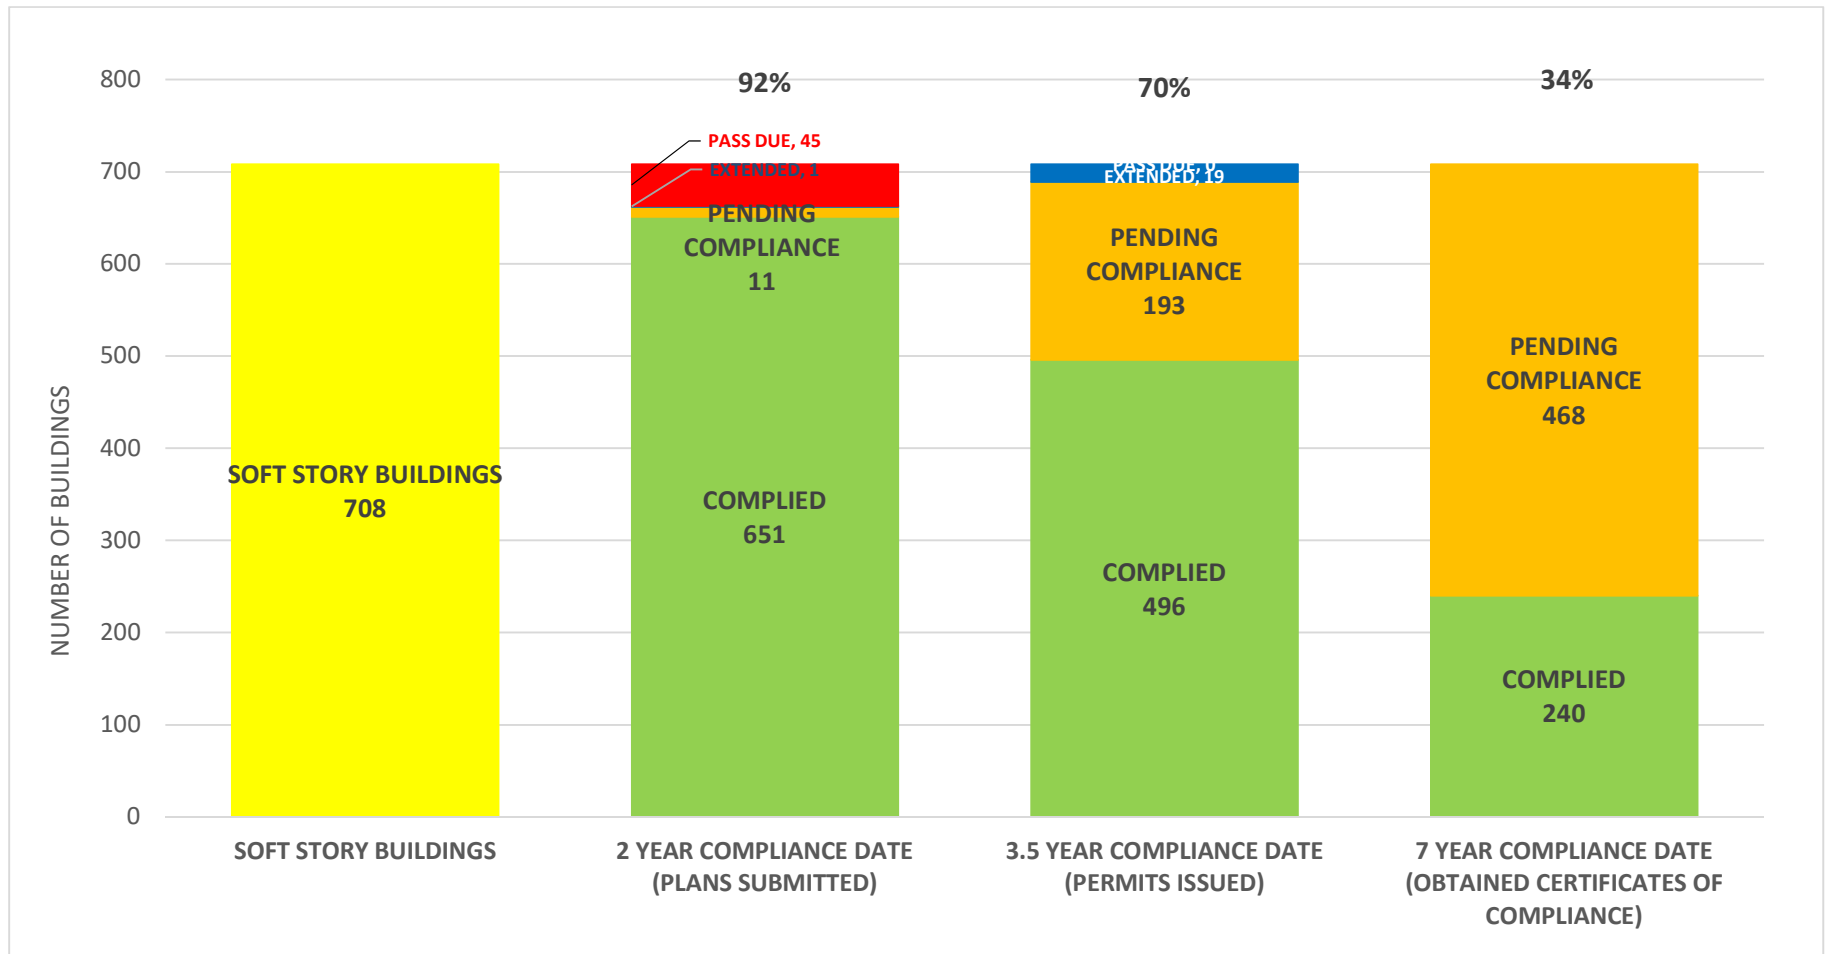

SOFT STORY RETROFIT PROGRAM STATUS FOR CD 3 AS OF January 11, 2021