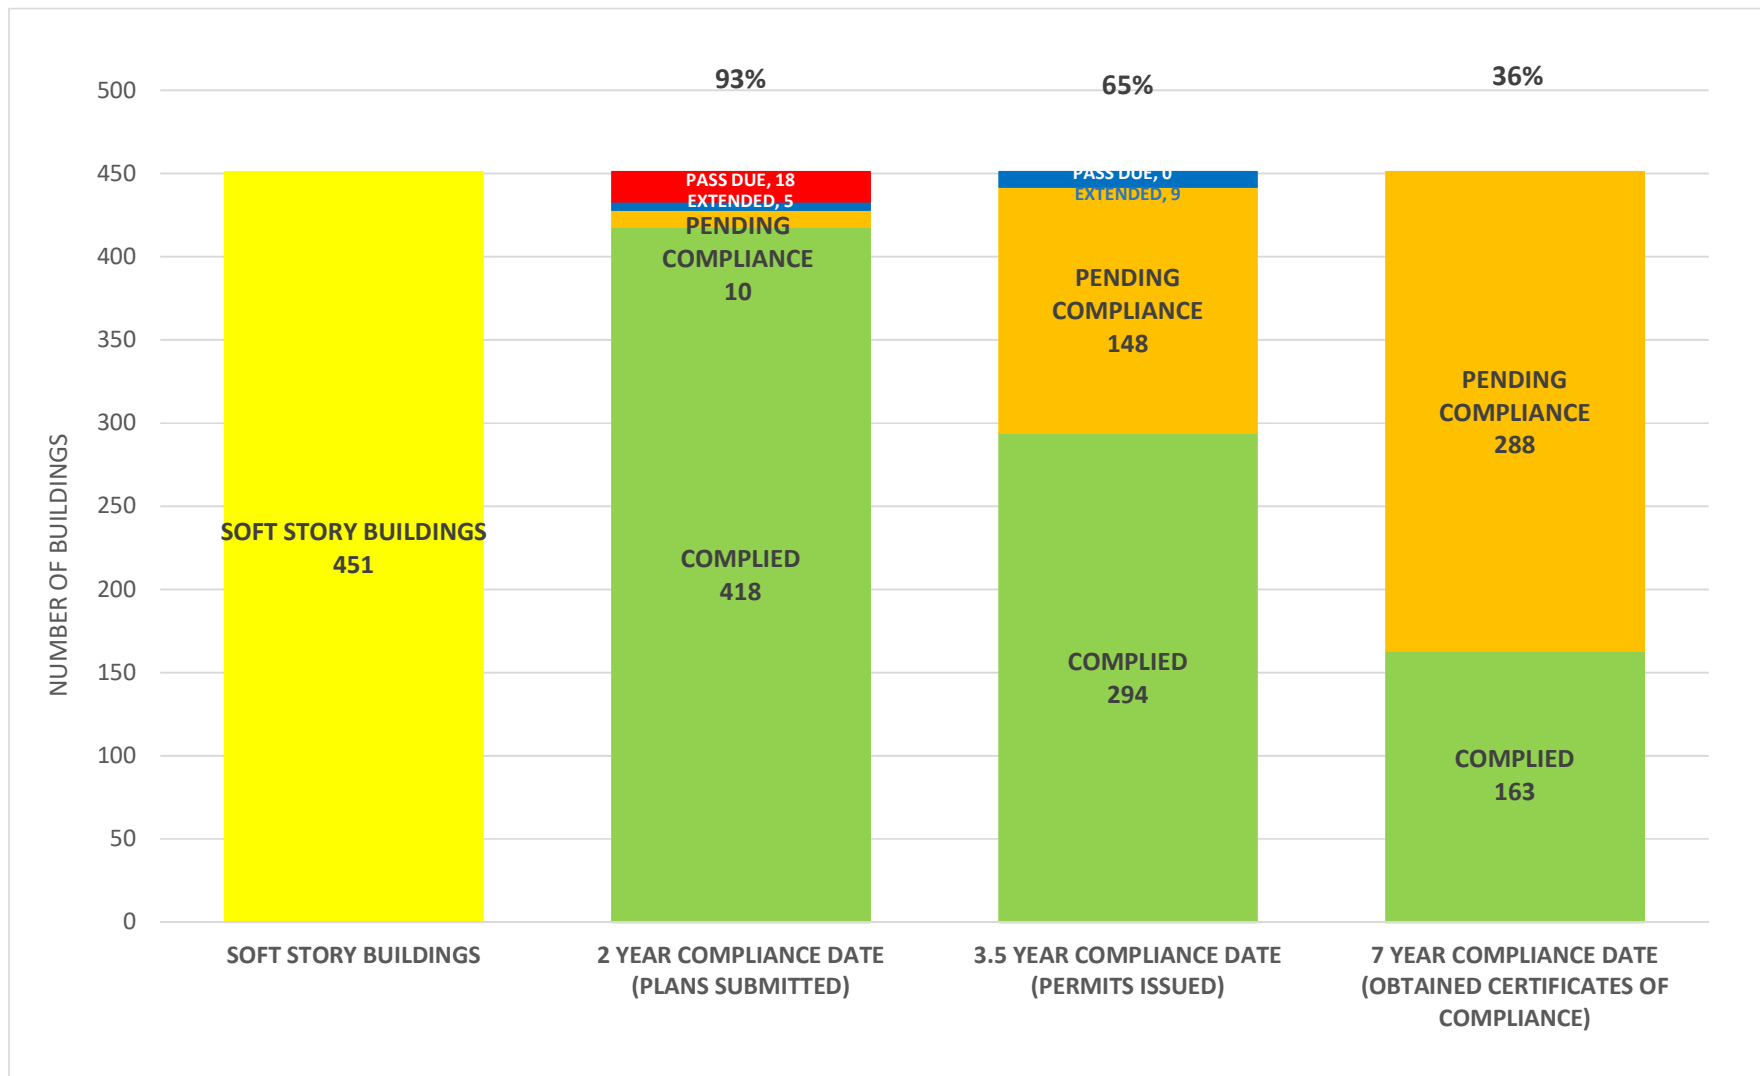

SOFT STORY RETROFIT PROGRAM STATUS AS OF **January 11, 2021**

SOFT STORY RETROFIT PROGRAM STATUS FOR PHASE 1 AS OF January 11, 2021

SOFT STORY RETROFIT PROGRAM STATUS FOR CD 1 AS OF January 11, 2021

SOFT STORY RETROFIT PROGRAM STATUS FOR CD 2 AS OF January 11, 2021