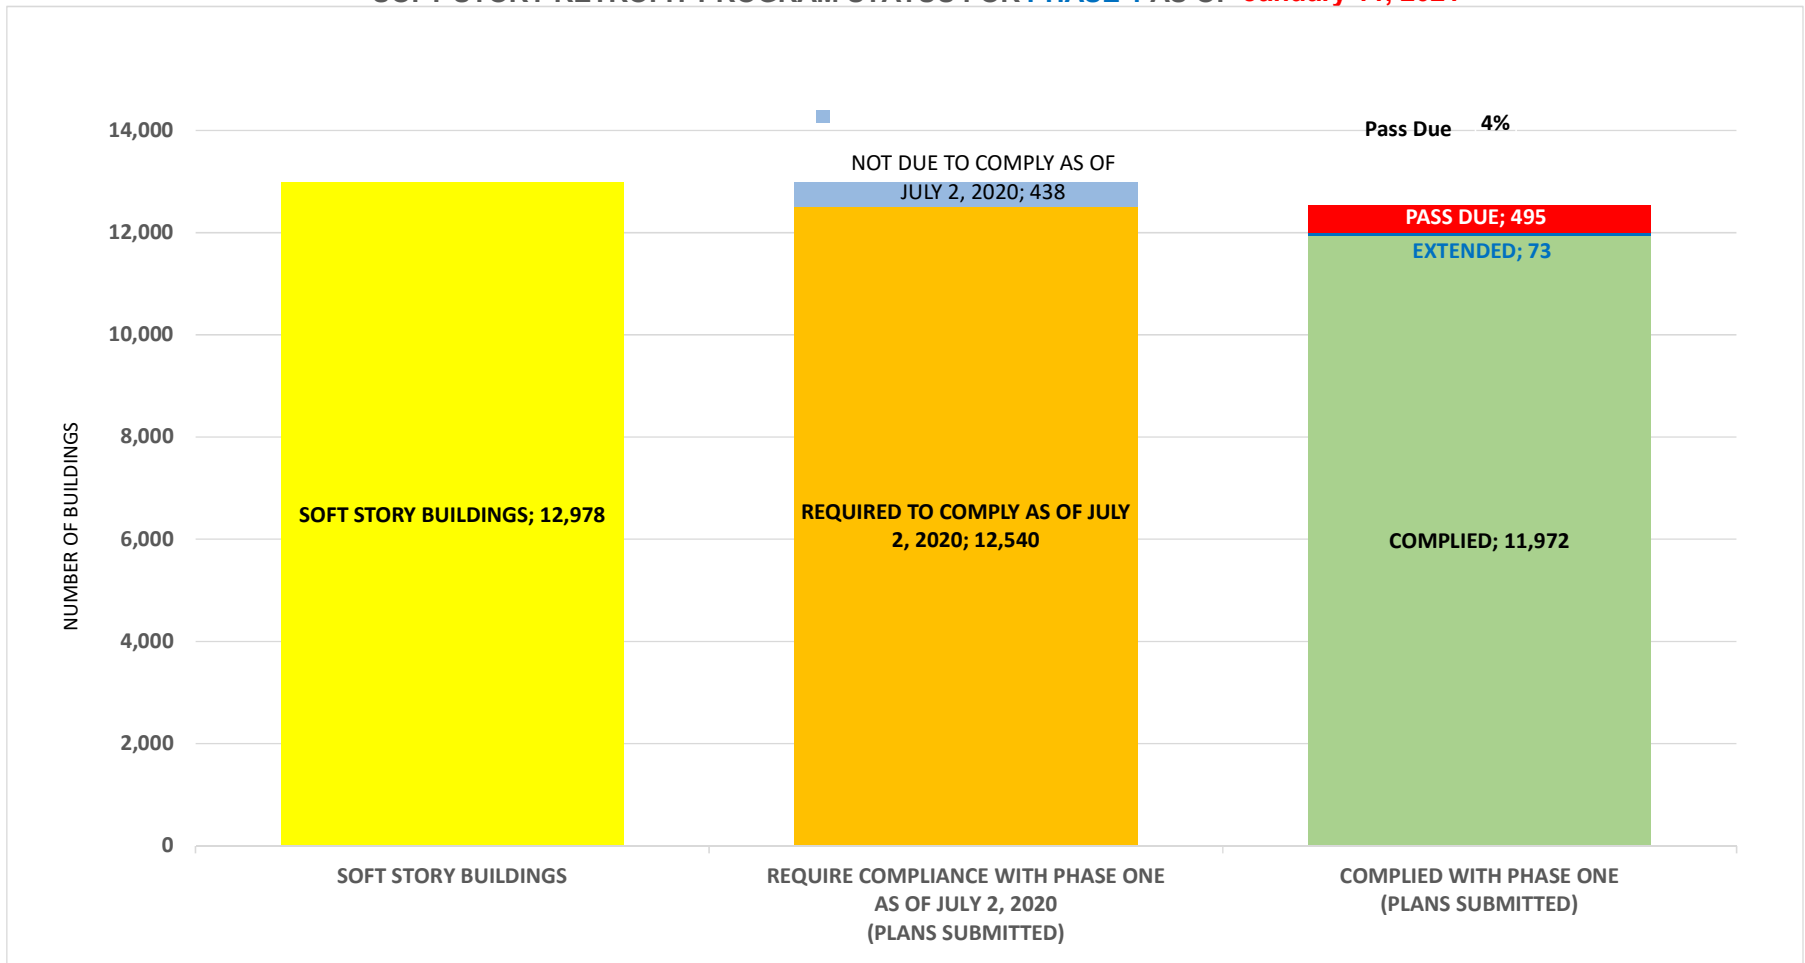

SOFT STORY RETROFIT PROGRAM STATUS AS OF **January 11, 2021**

SOFT STORY RETROFIT PROGRAM STATUS FOR PHASE 1 AS OF January 11, 2021

SOFT STORY RETROFIT PROGRAM STATUS FOR CD 1 AS OF January 11, 2021

SOFT STORY RETROFIT PROGRAM STATUS FOR CD 2 AS OF January 11, 2021