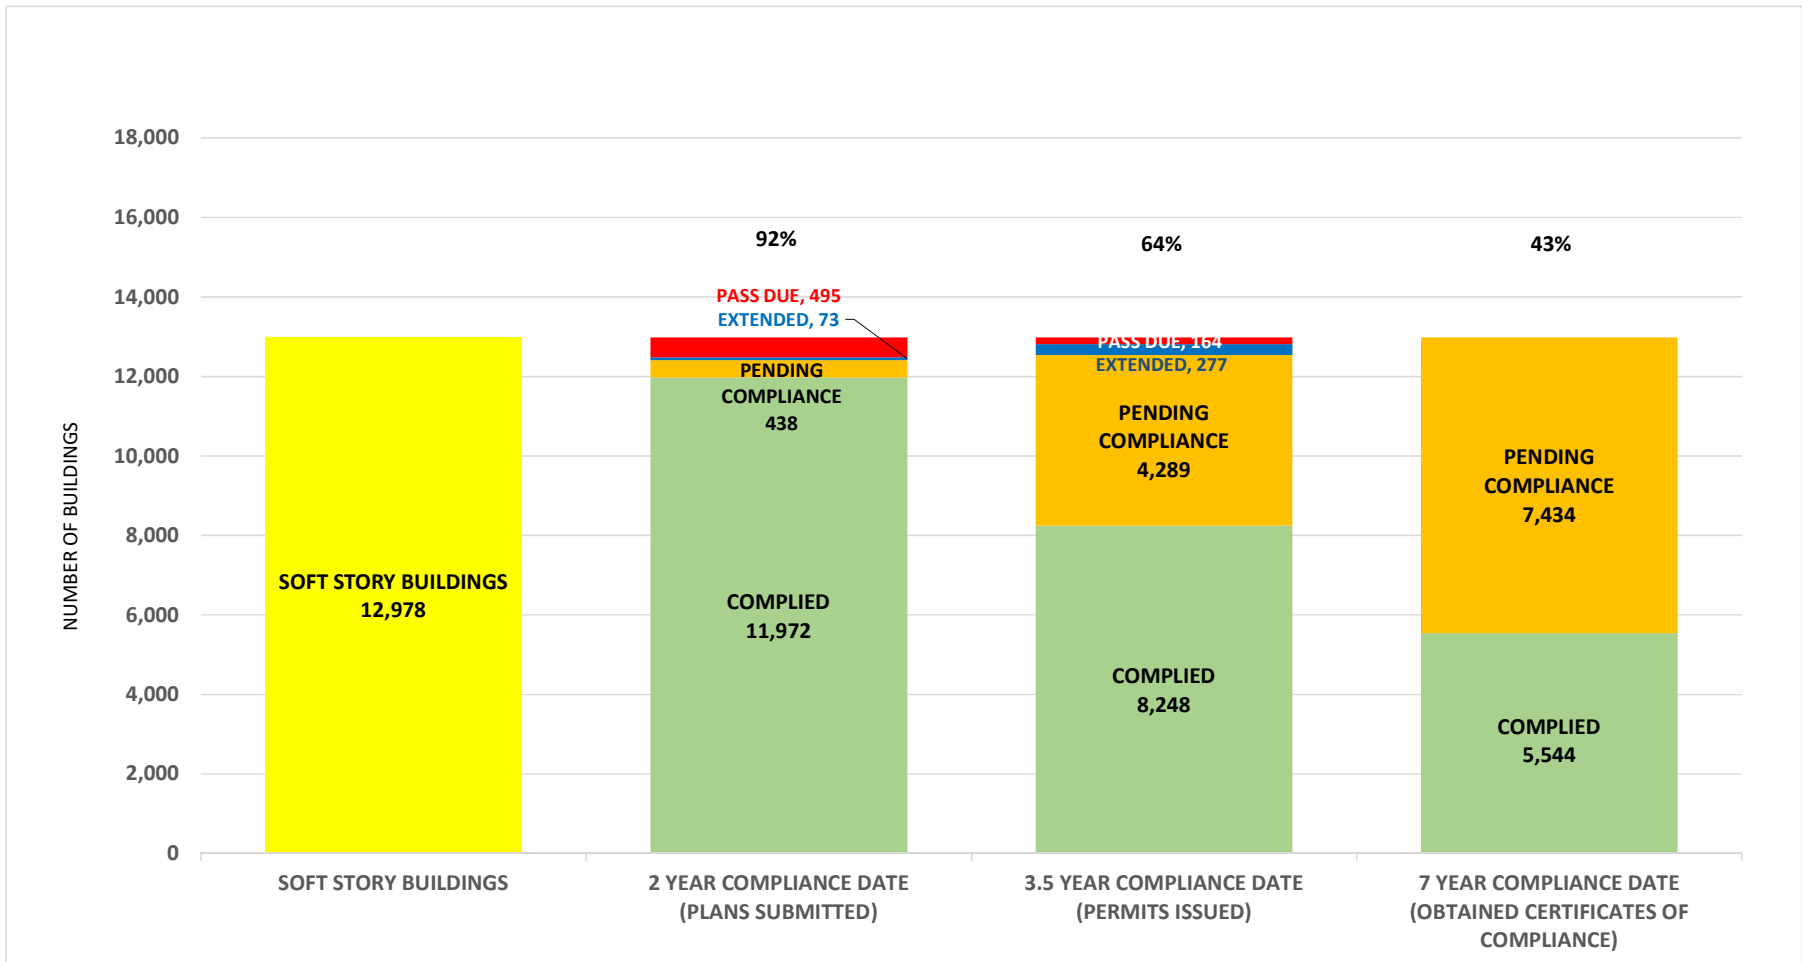

SOFT STORY RETROFIT PROGRAM STATUS AS OF **January 11, 2021**

SOFT STORY RETROFIT PROGRAM STATUS FOR PHASE 1 AS OF January 11, 2021

SOFT STORY RETROFIT PROGRAM STATUS FOR CD 1 AS OF January 11, 2021

SOFT STORY RETROFIT PROGRAM STATUS FOR CD 2 AS OF January 11, 2021