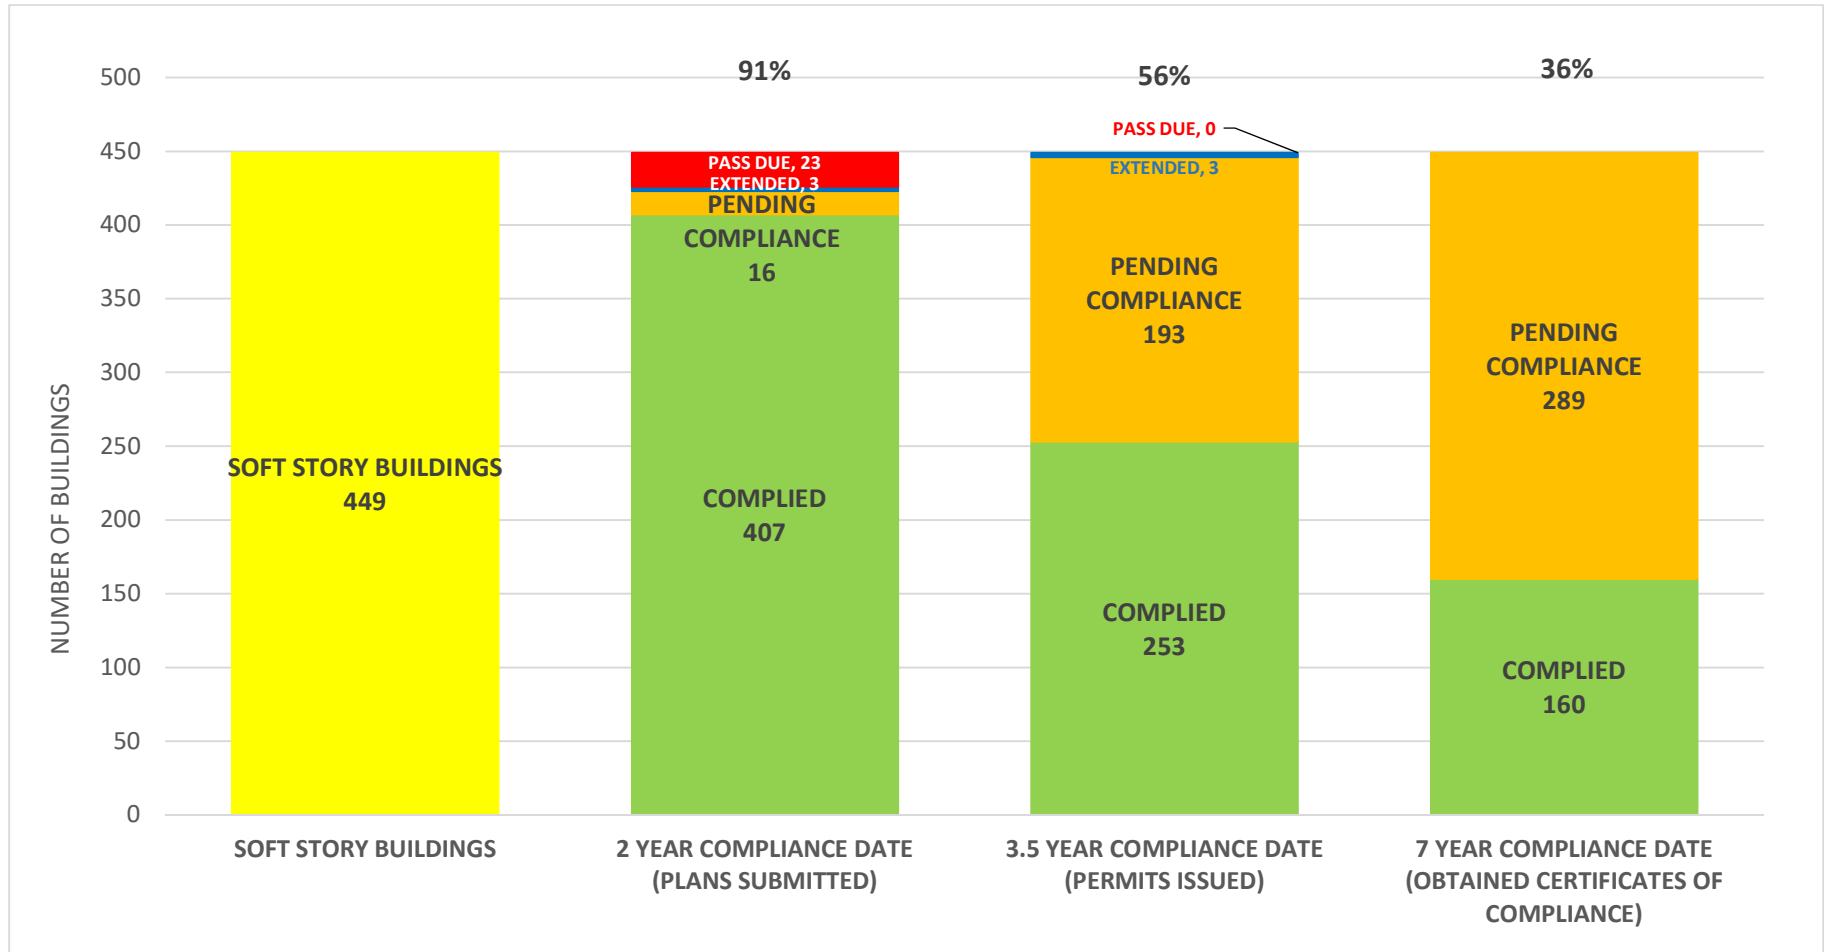

SOFT STORY RETROFIT PROGRAM STATUS FOR CD 8 AS OF **January 11, 2021**