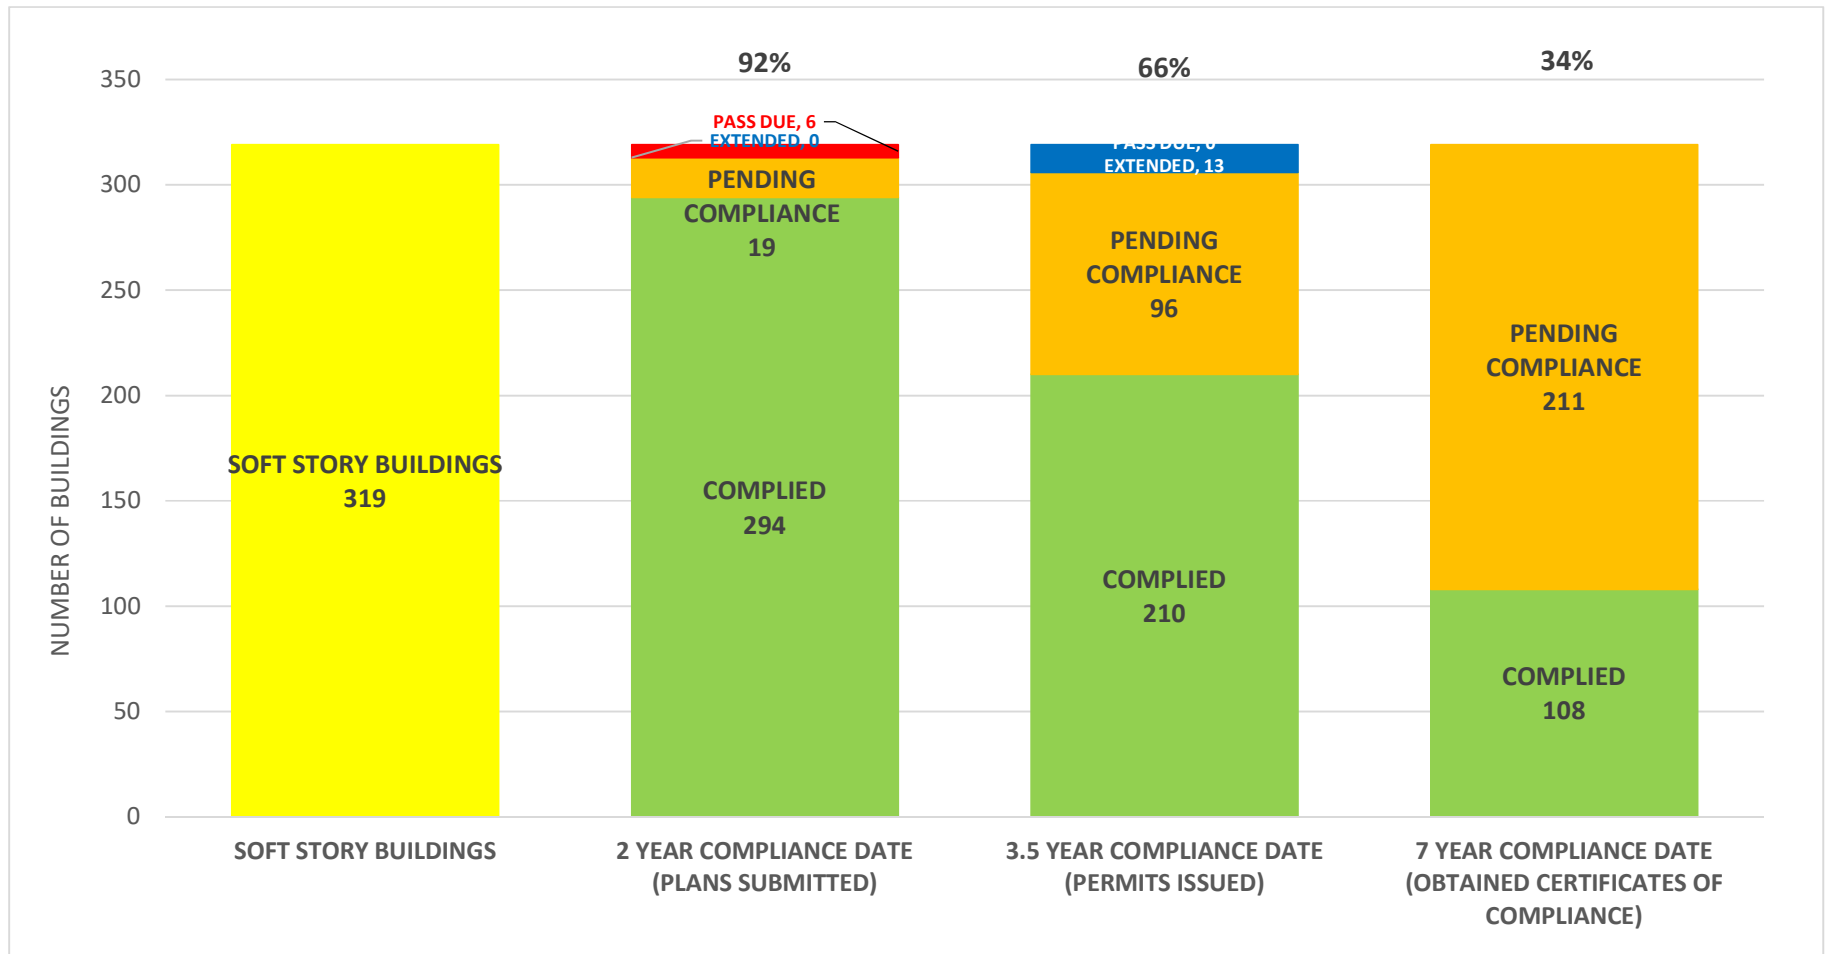

SOFT STORY RETROFIT PROGRAM STATUS FOR CD 12 AS OF January 11, 2021