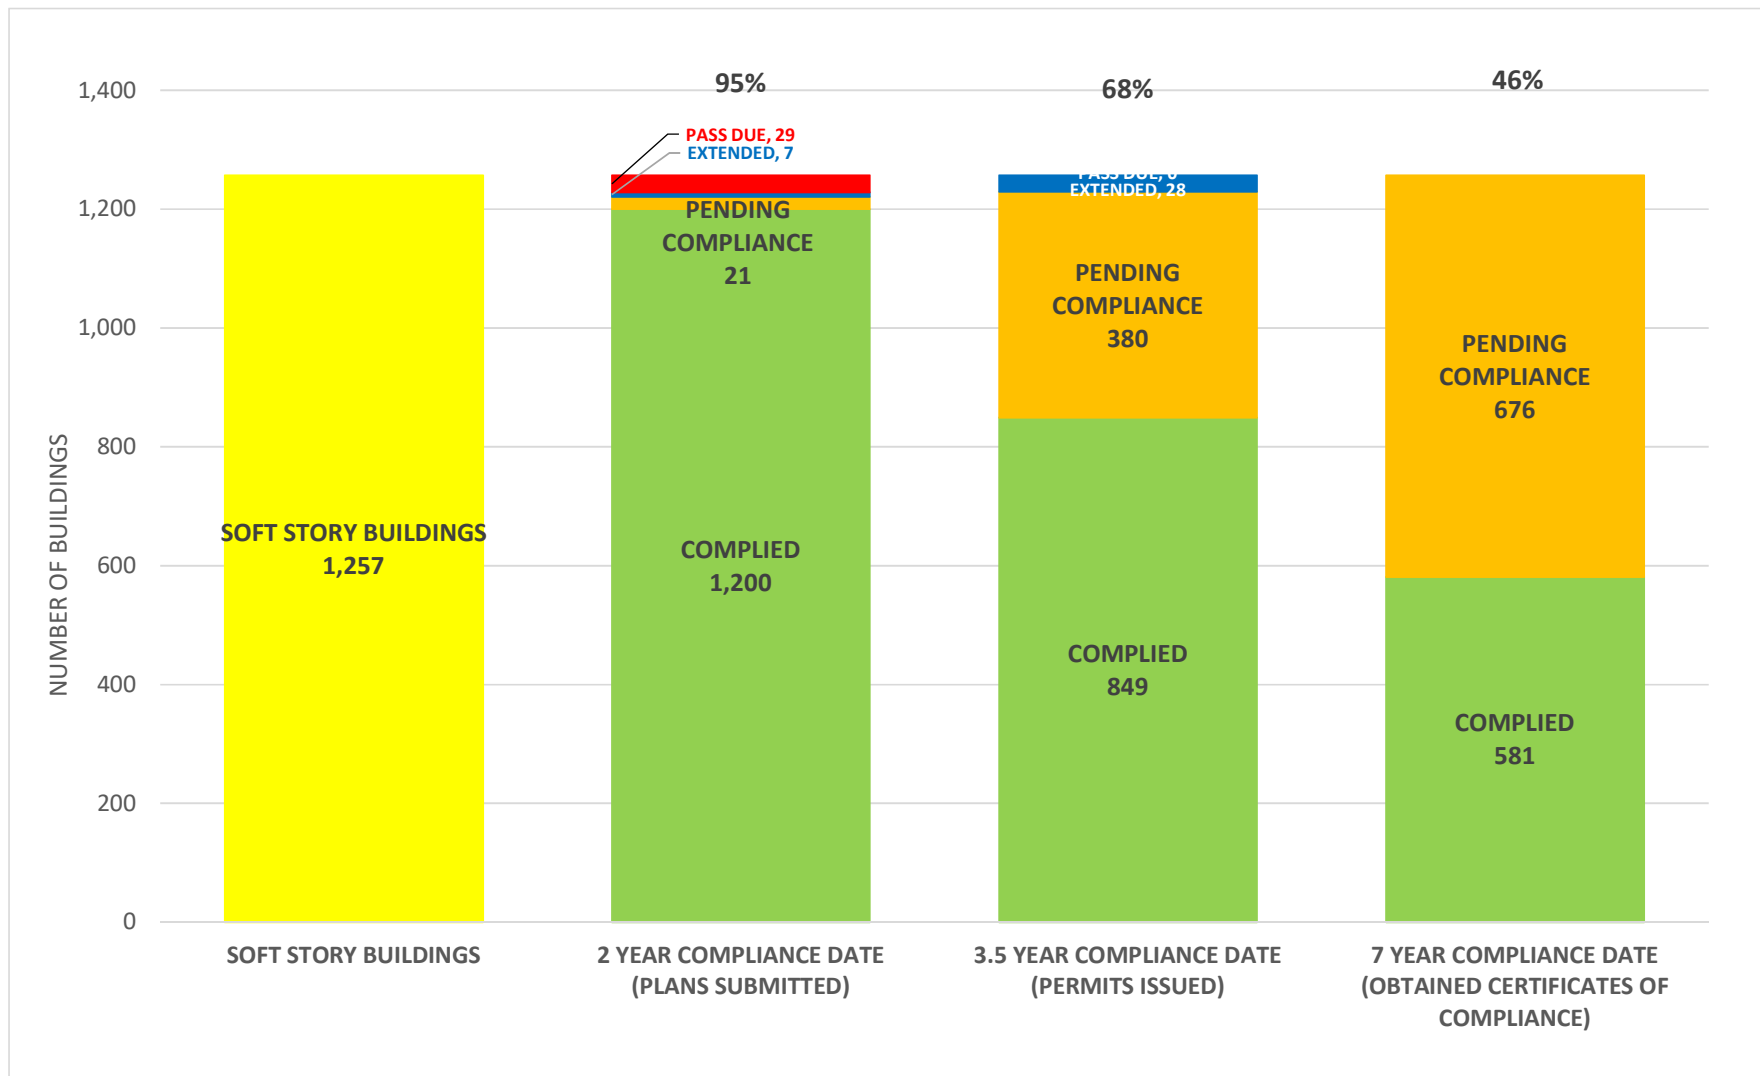

SOFT STORY RETROFIT PROGRAM STATUS FOR CD 9 AS OF January 11, 2021

SOFT STORY RETROFIT PROGRAM STATUS FOR CD 10 AS OF January 11, 2021

SOFT STORY RETROFIT PROGRAM STATUS FOR CD 11 AS OF **January 11, 2021**

SOFT STORY RETROFIT PROGRAM STATUS FOR CD 12 AS OF January 11, 2021

SOFT STORY RETROFIT PROGRAM STATUS FOR CD 13 AS OF **January 11, 2021**

SOFT STORY RETROFIT PROGRAM STATUS FOR CD 14 AS OF January 11, 2021