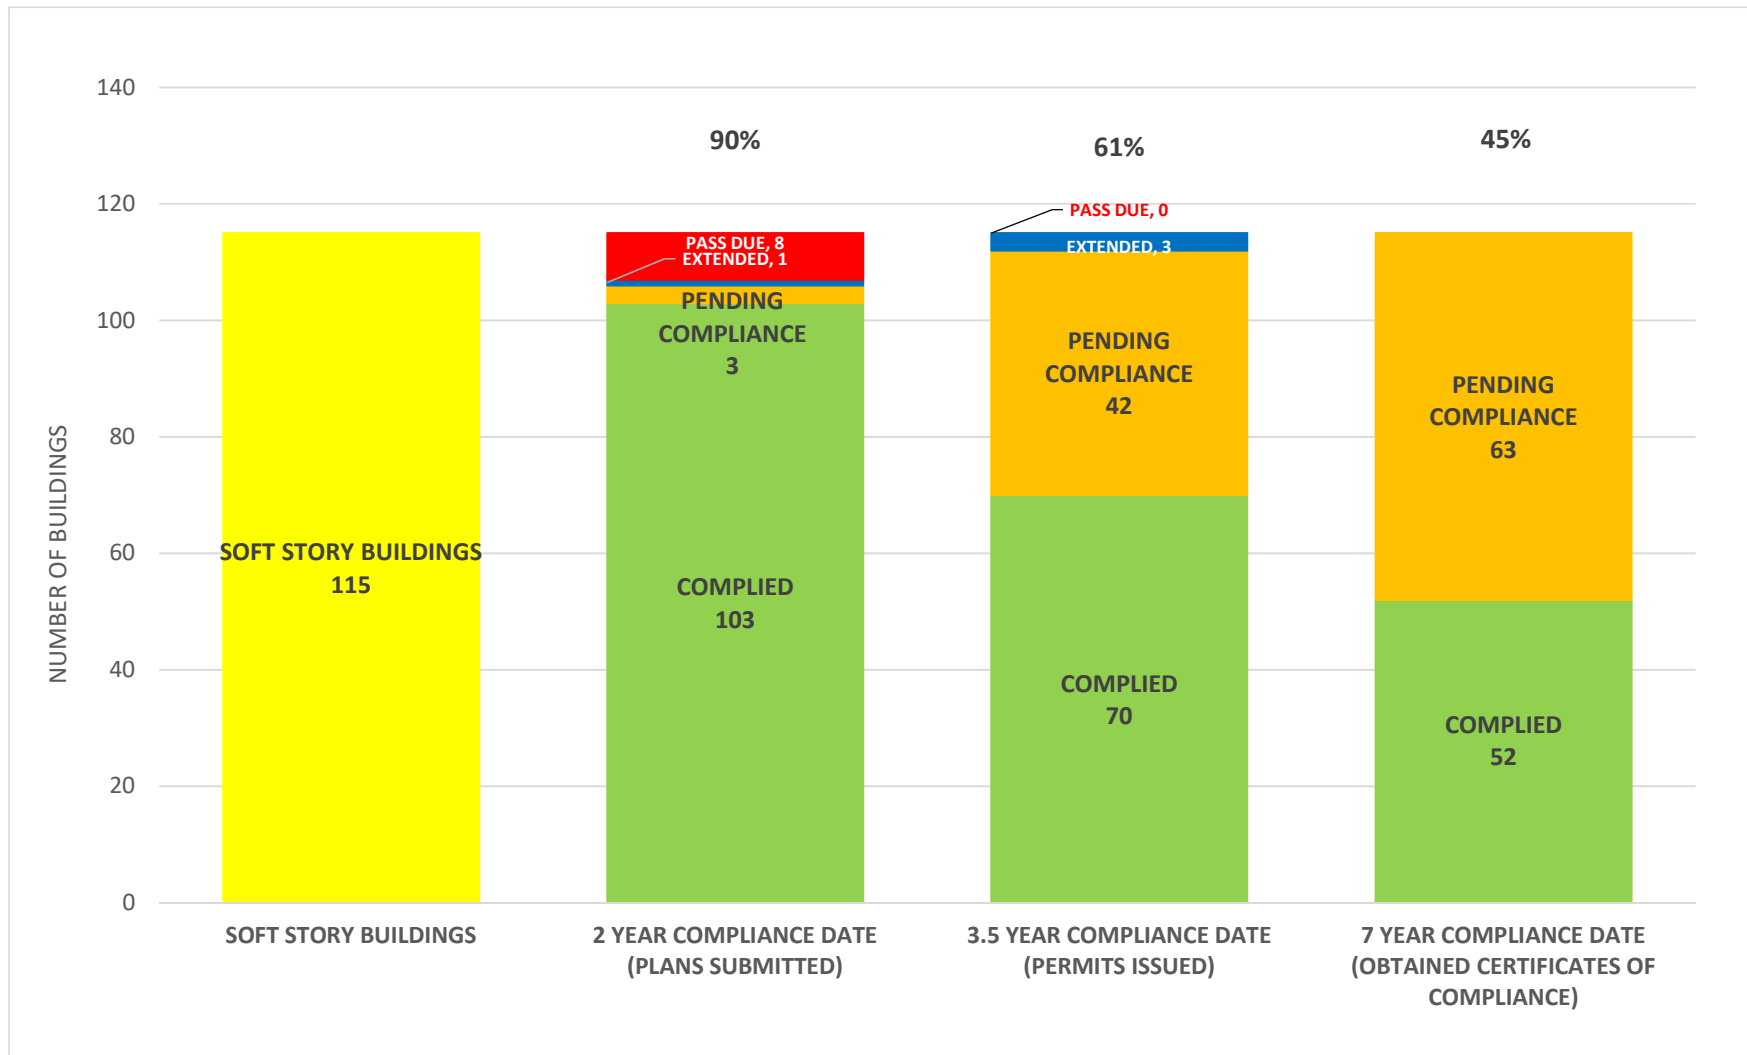

SOFT STORY RETROFIT PROGRAM STATUS FOR CD 9 AS OF **March 1, 2021**