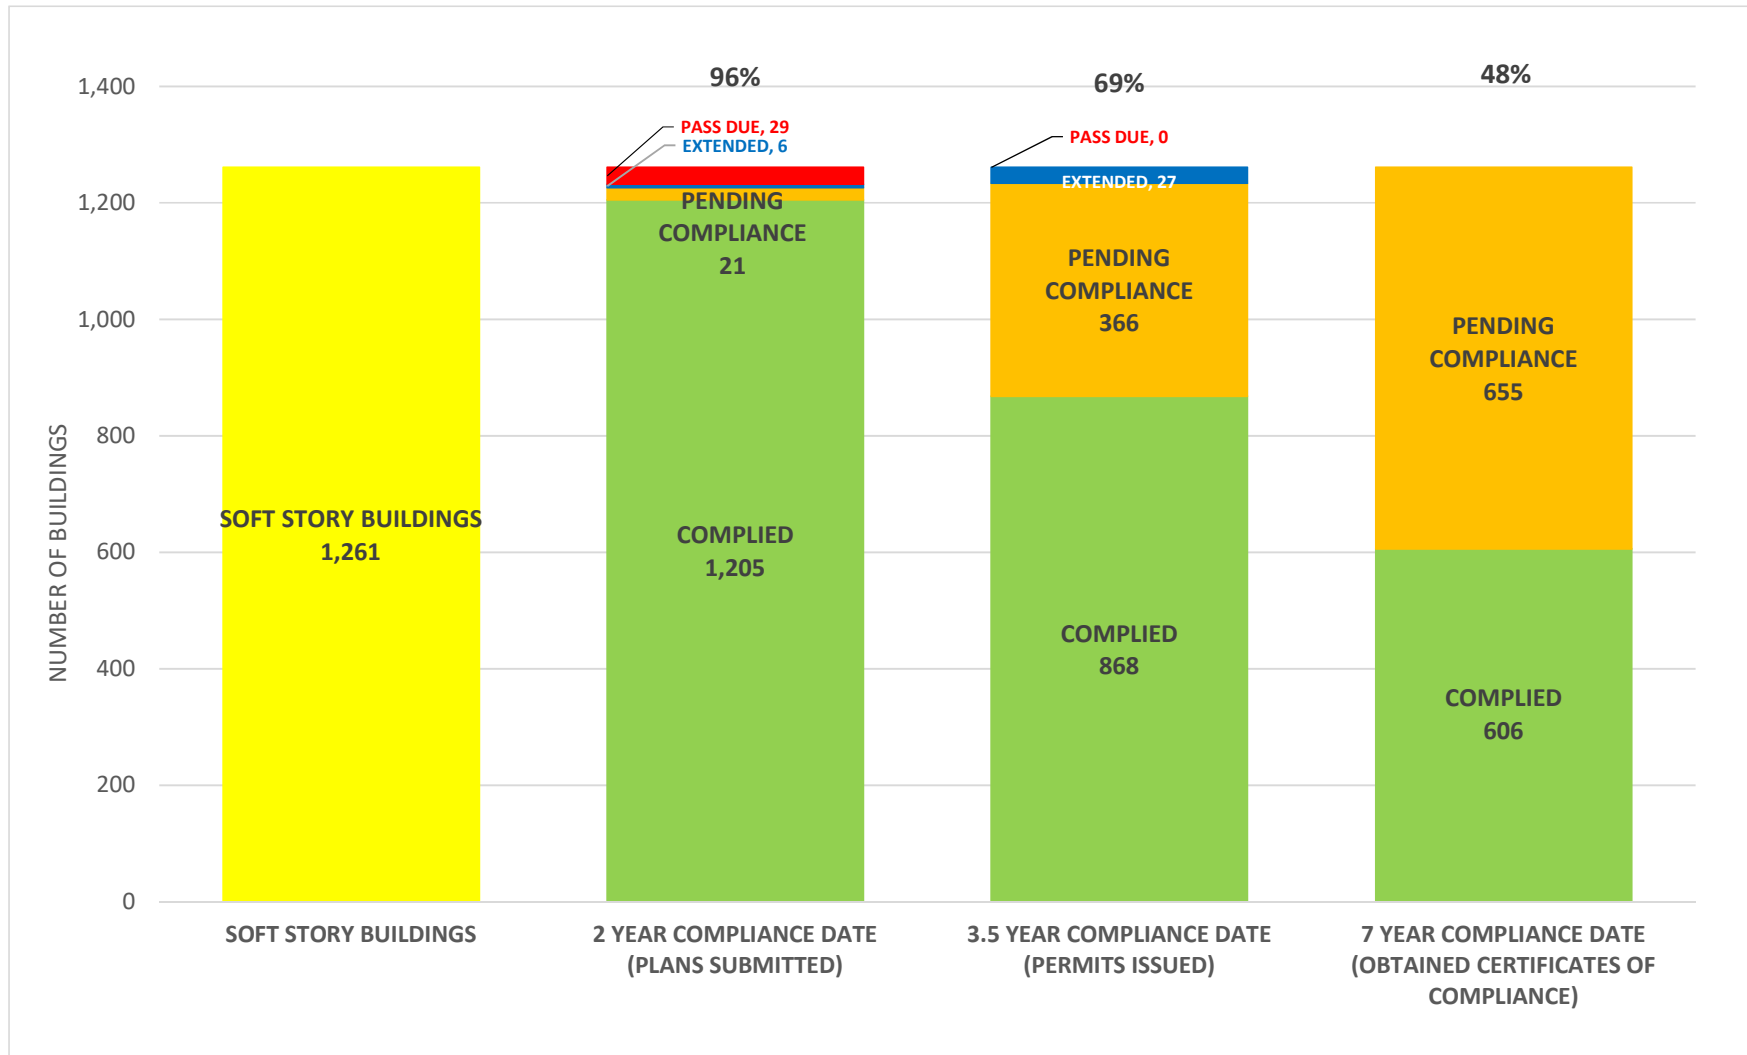

SOFT STORY RETROFIT PROGRAM STATUS FOR CD 13 AS OF **March 1, 2021**