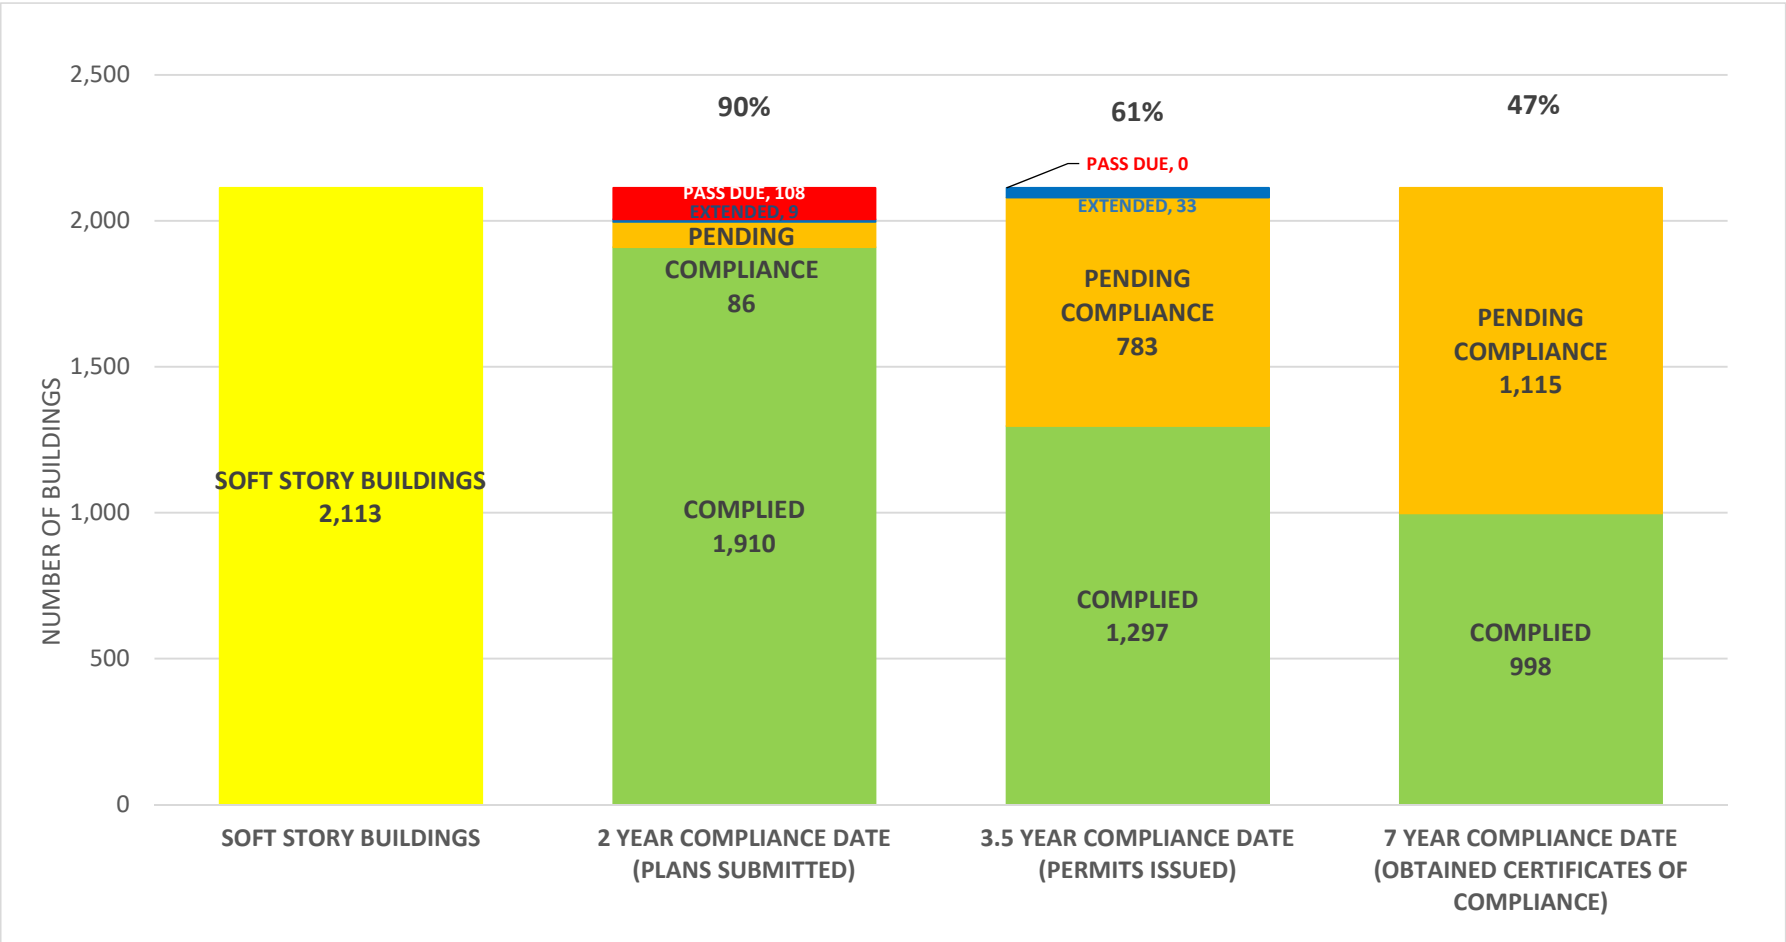

SOFT STORY RETROFIT PROGRAM STATUS FOR CD 11 AS OF March 1, 2021