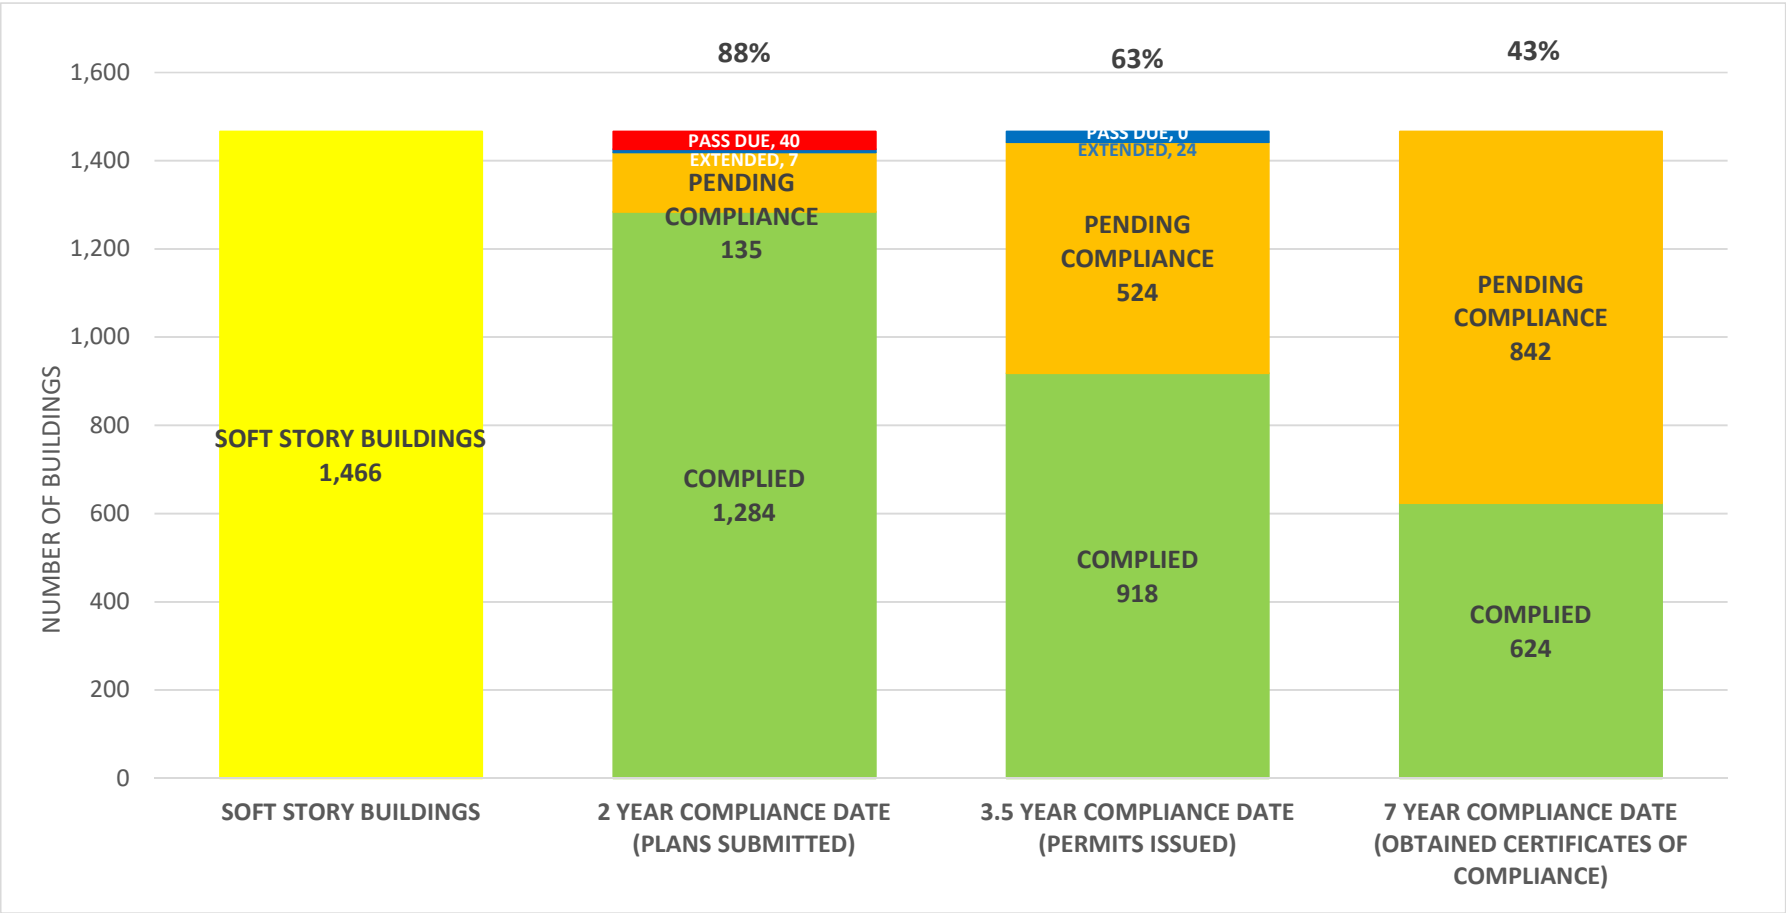

SOFT STORY RETROFIT PROGRAM STATUS FOR CD 2 AS OF March 1, 2021