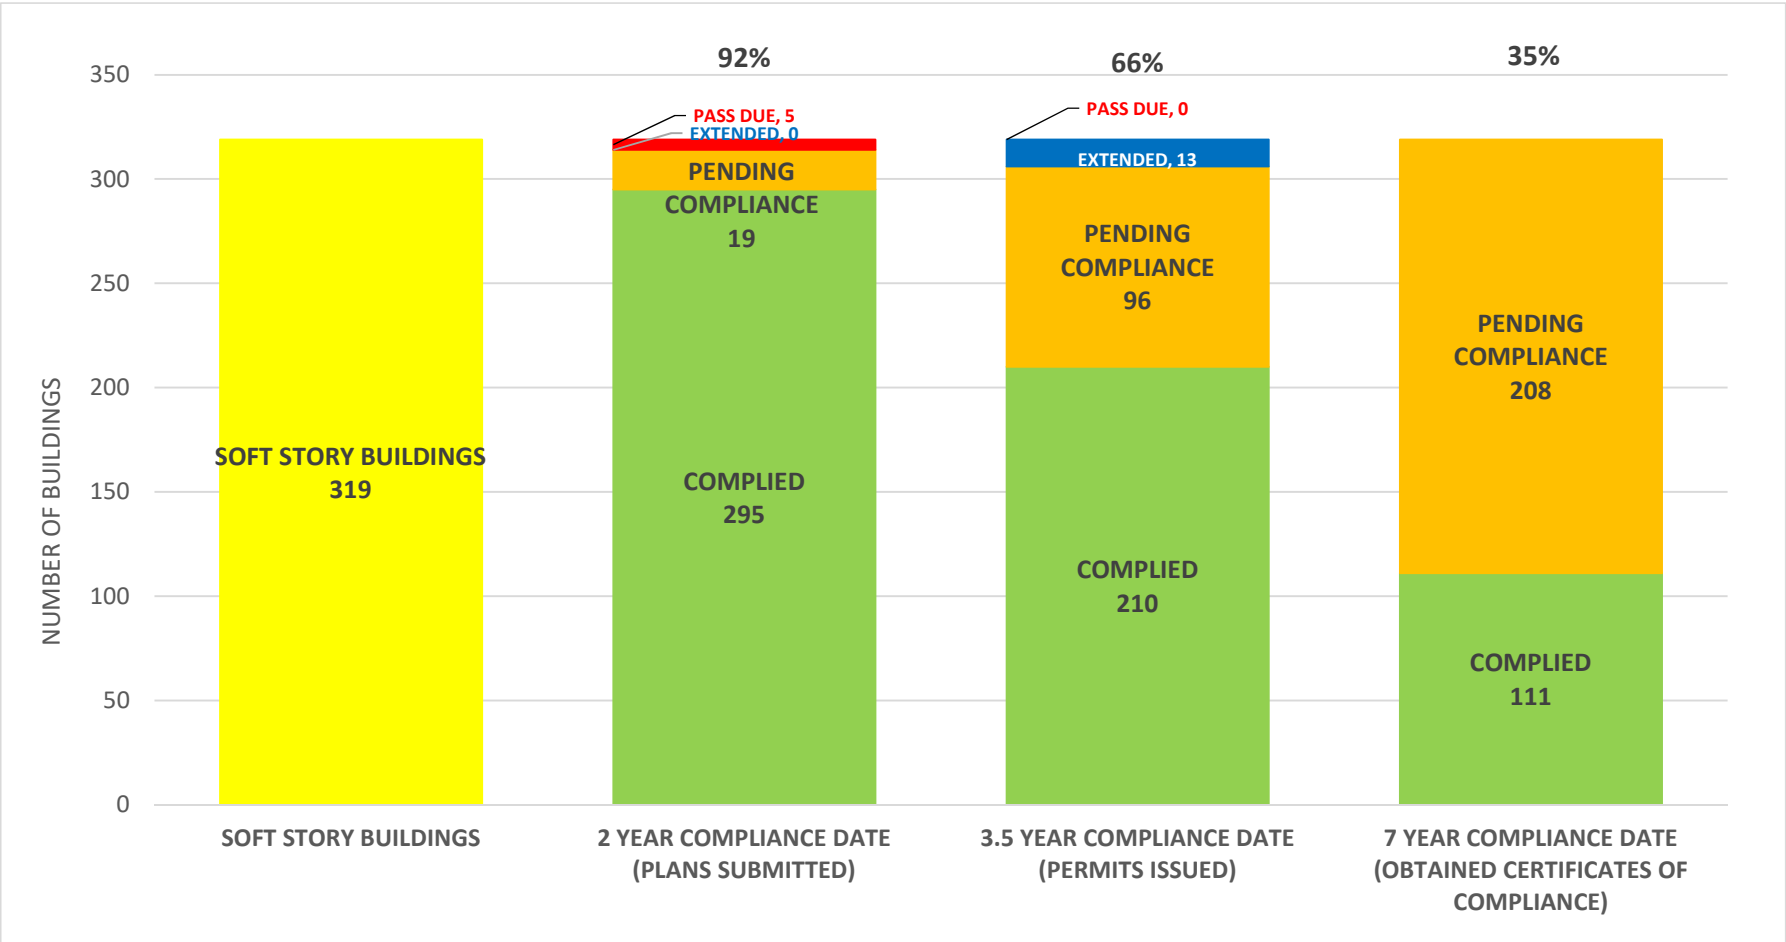

## SOFT STORY RETROFIT PROGRAM STATUS FOR CD 10 AS OF **March 1, 2021**

**SOFT STORY RETROFIT PROGRAM STATUS FOR CD 11 AS OF March 1, 2021**

**SOFT STORY RETROFIT PROGRAM STATUS FOR CD 12 AS OF March 1, 2021**