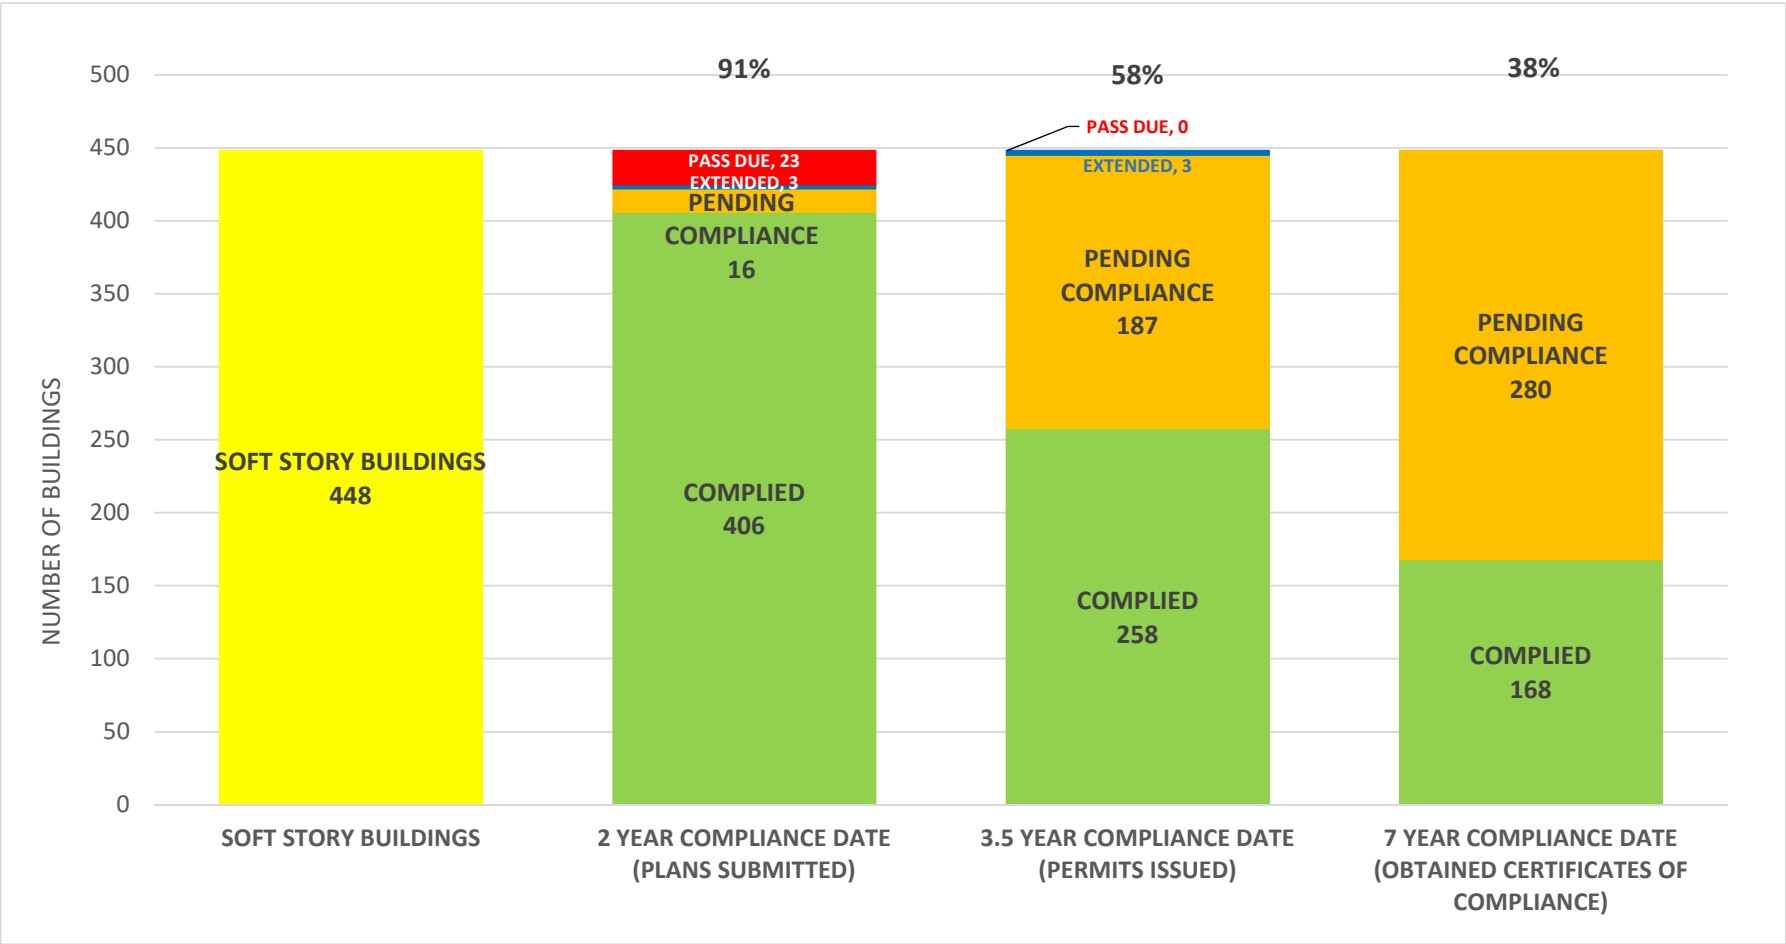

SOFT STORY RETROFIT PROGRAM STATUS FOR CD 8 AS OF March 1, 2021