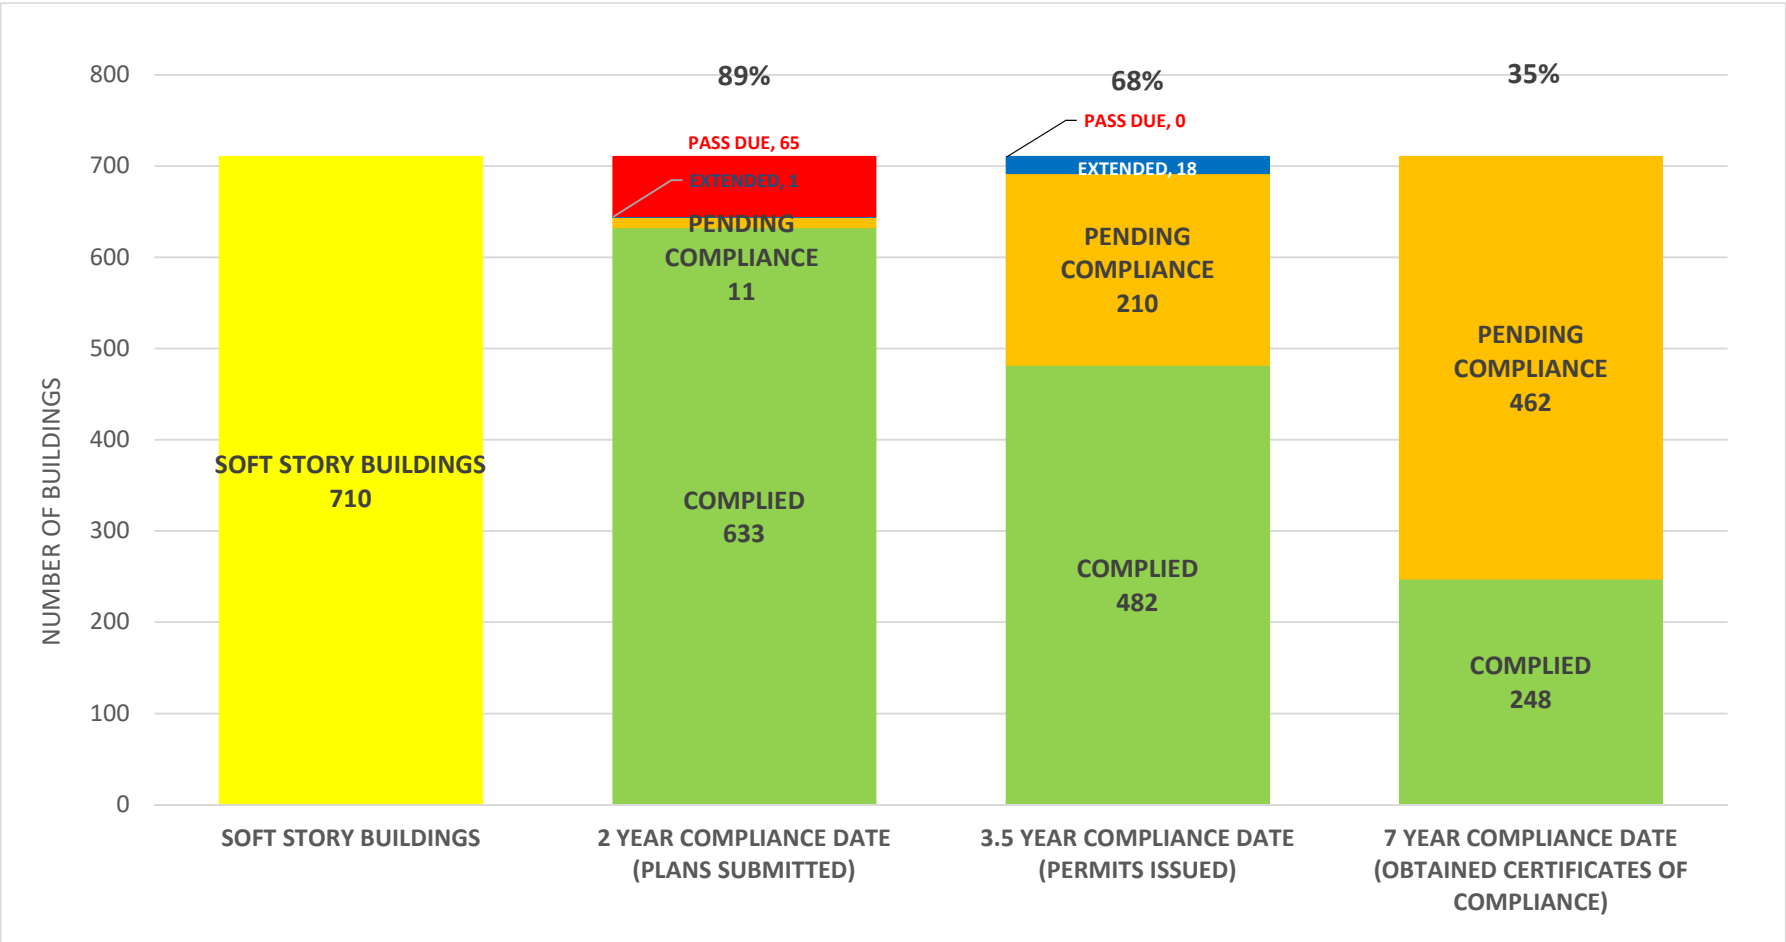

SOFT STORY RETROFIT PROGRAM STATUS FOR CD 3 AS OF March 1, 2021