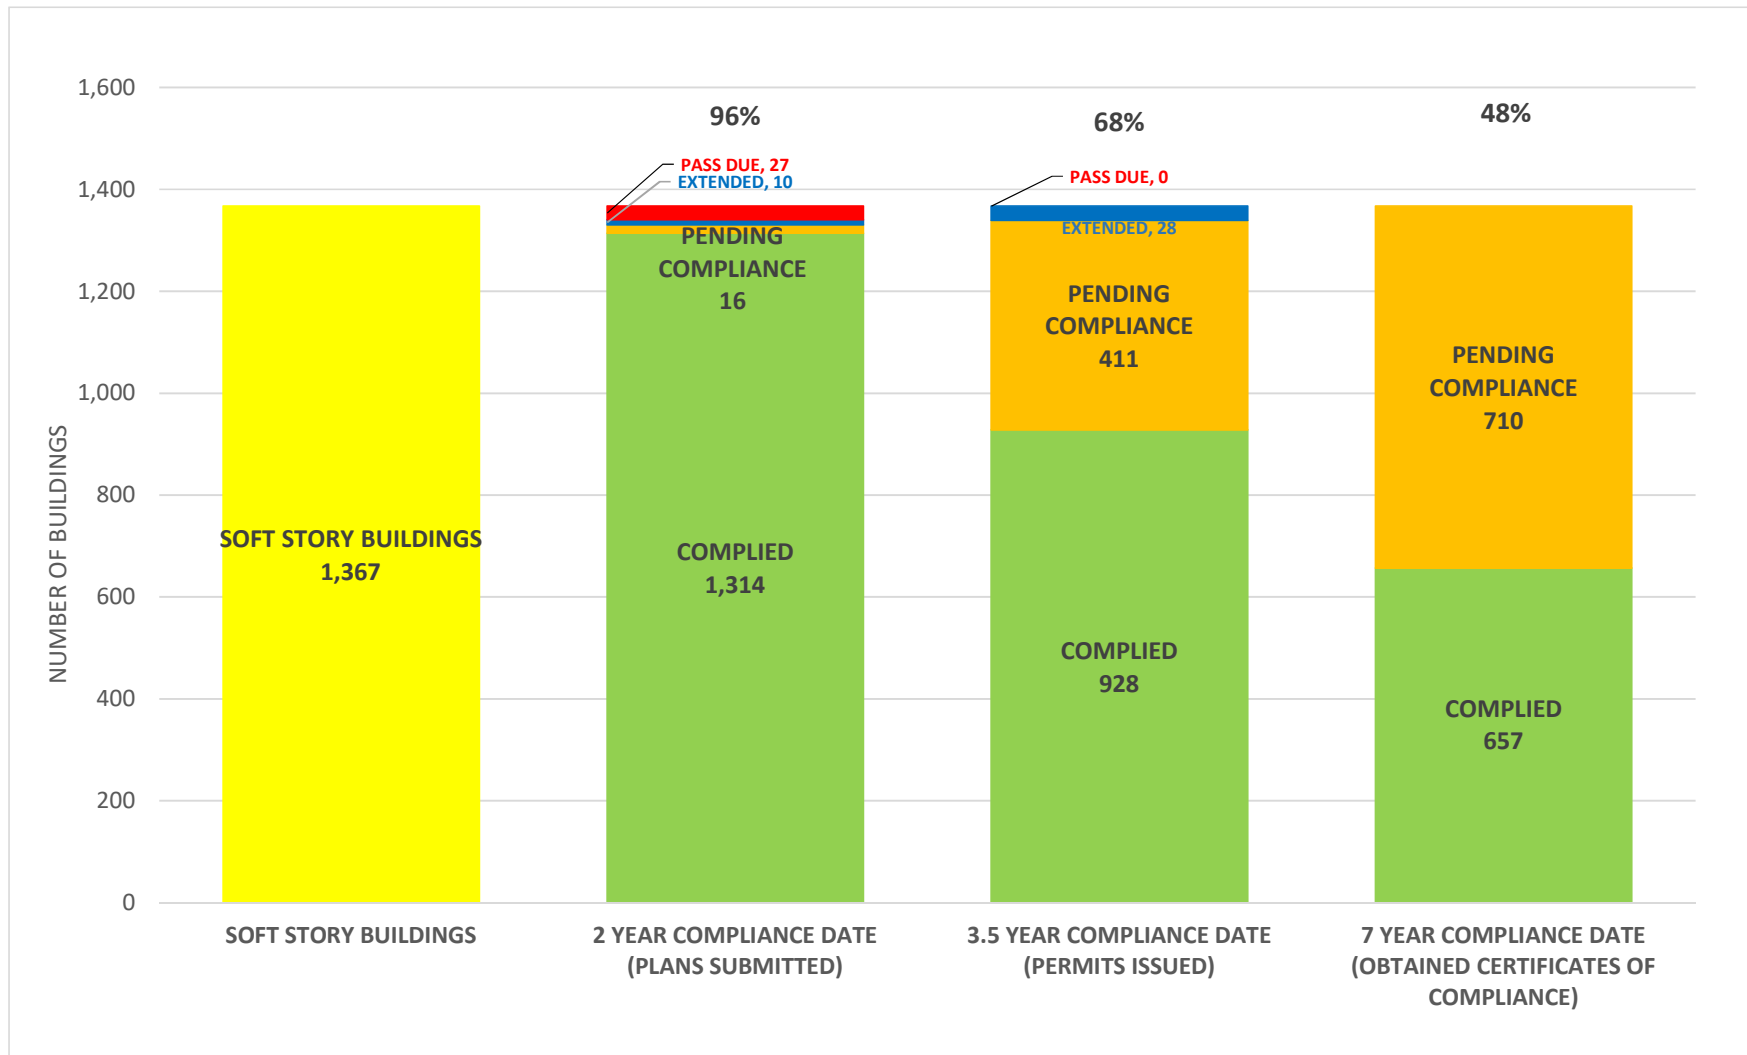

SOFT STORY RETROFIT PROGRAM STATUS FOR CD 4 AS OF **March 1, 2021**