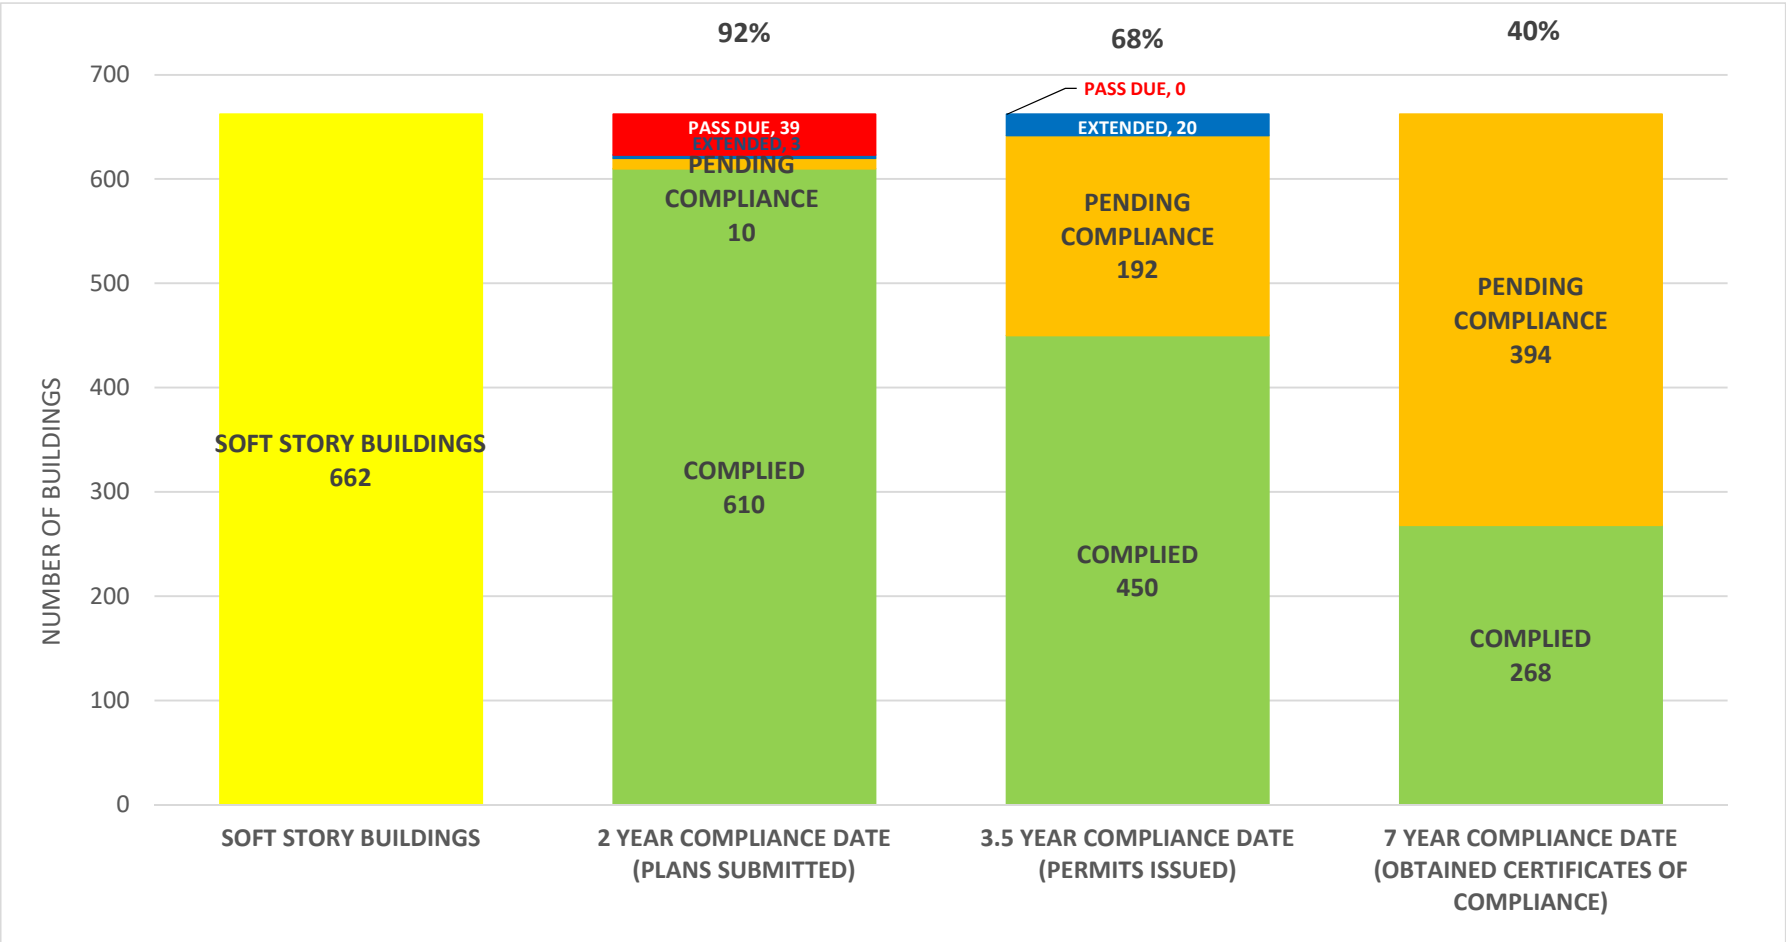

SOFT STORY RETROFIT PROGRAM STATUS FOR CD 6 AS OF March 1, 2021