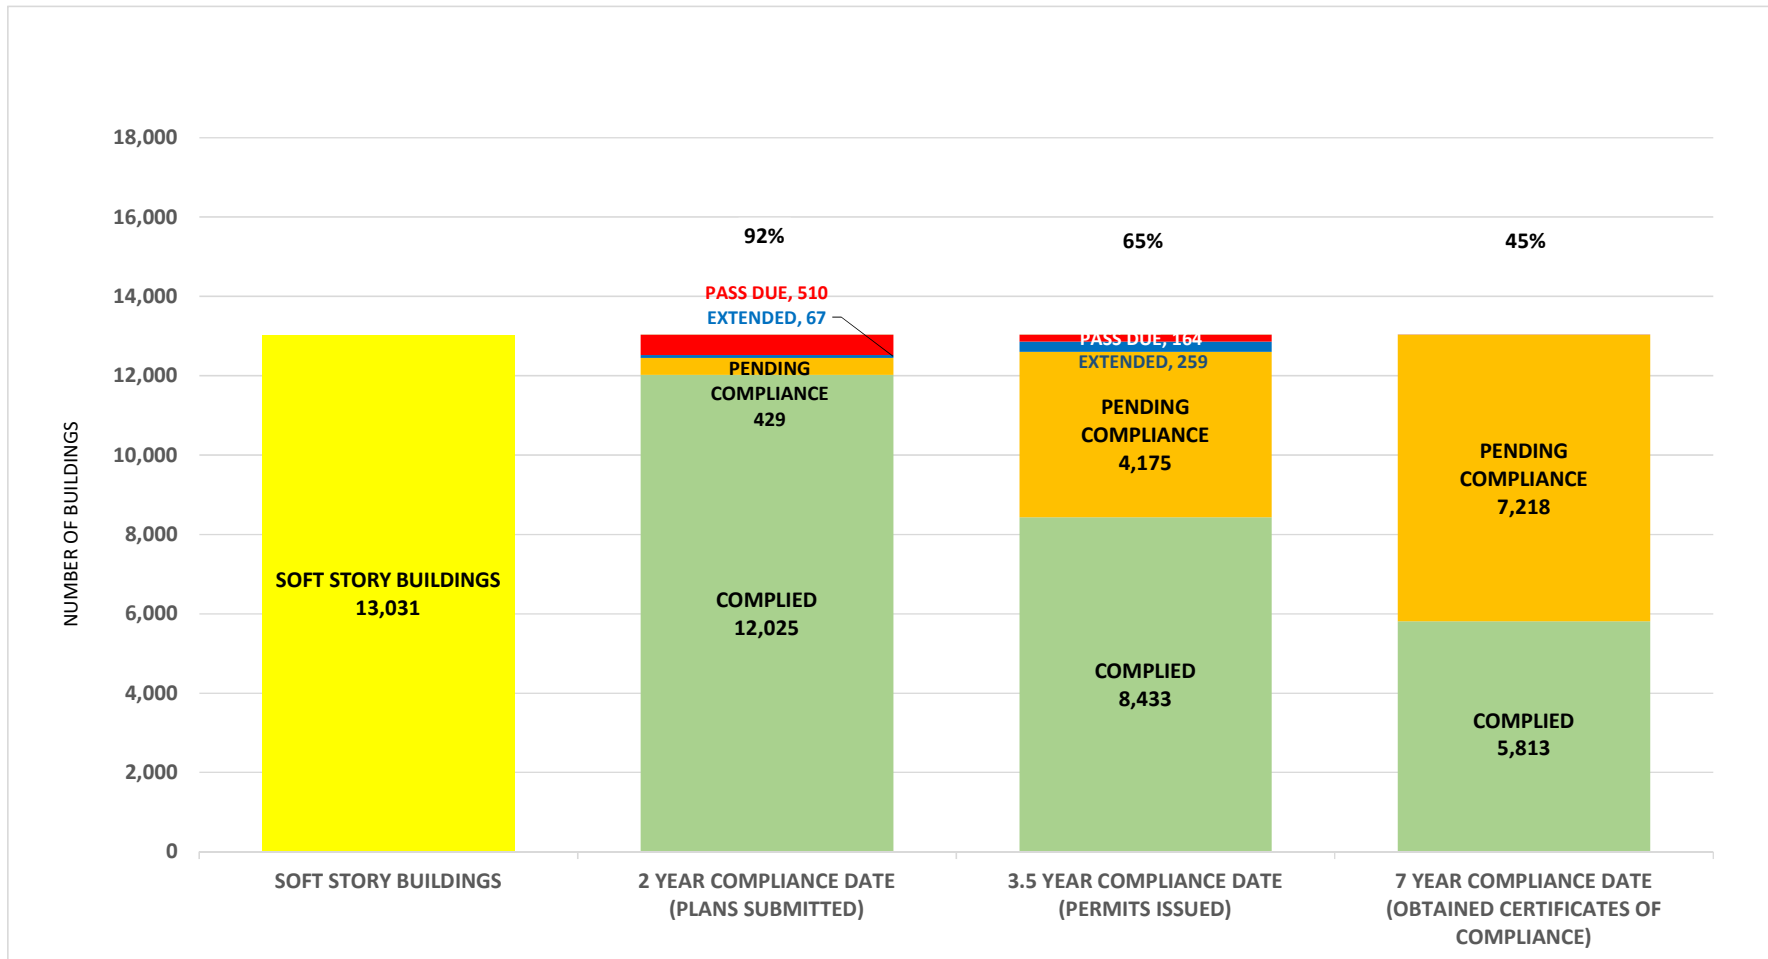

**SOFT STORY RETROFIT PROGRAM STATUS AS OF March 1, 2021**