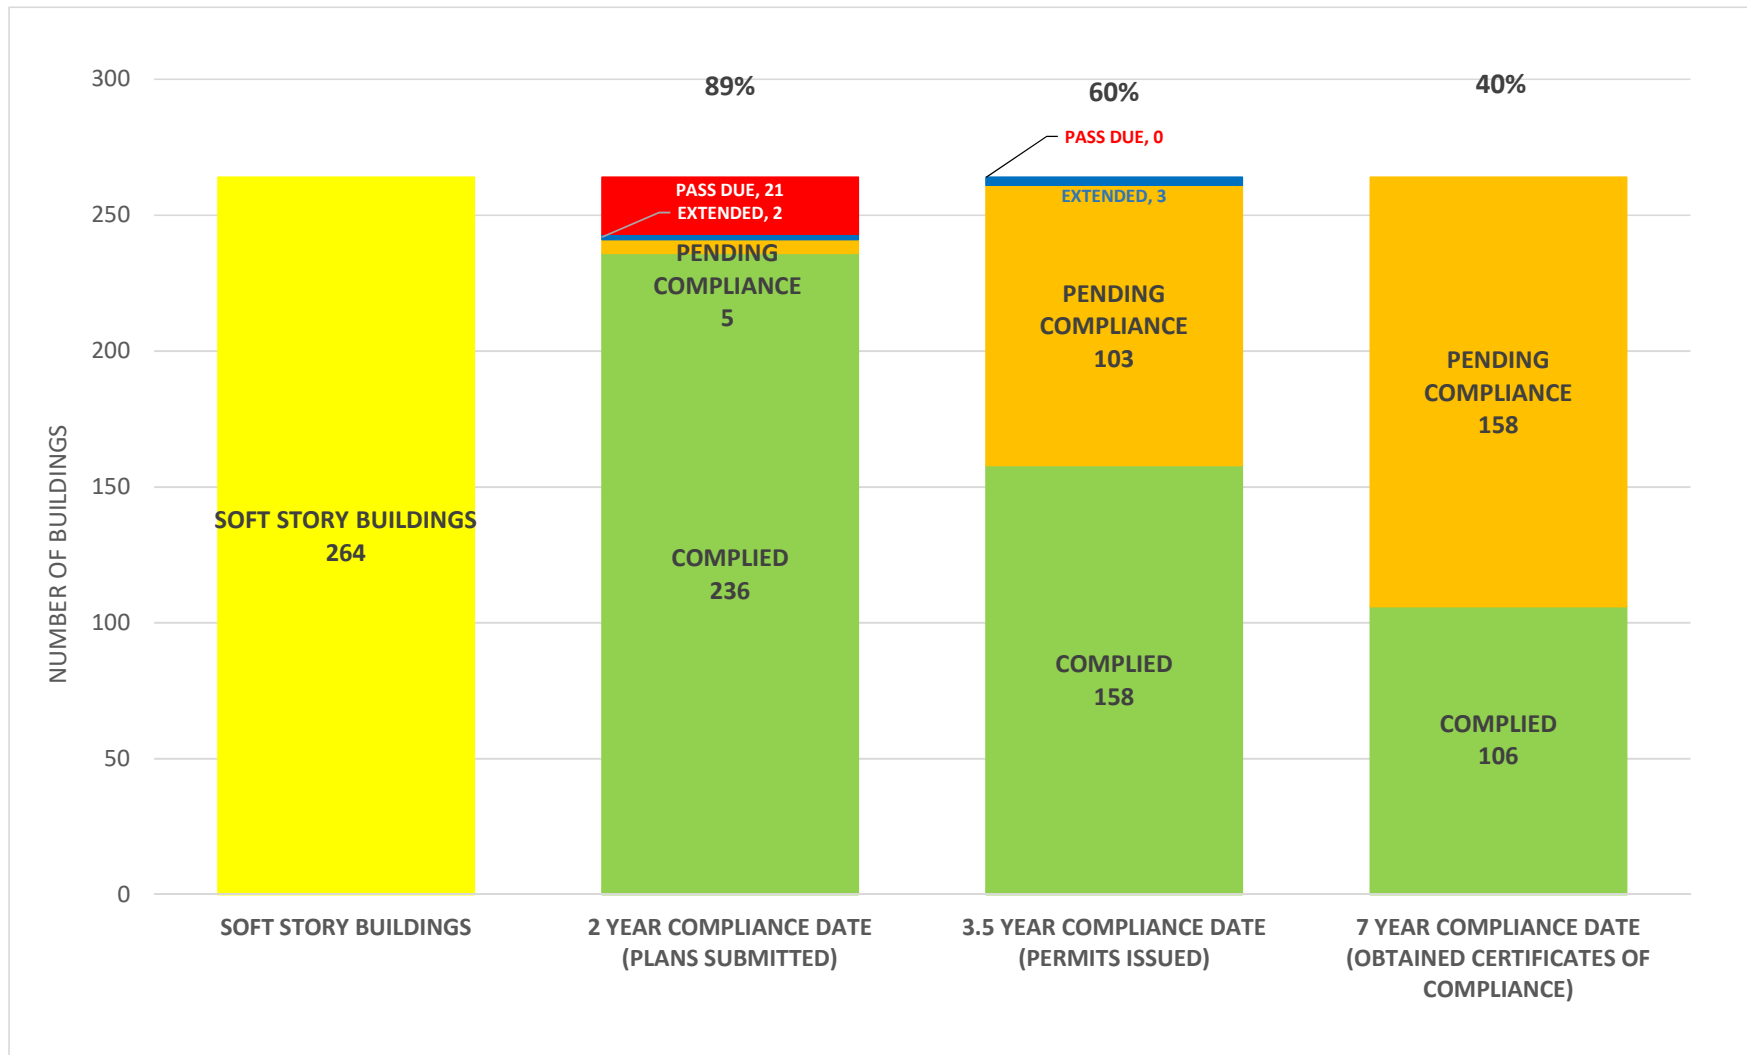

SOFT STORY RETROFIT PROGRAM STATUS FOR CD 14 AS OF **March 1, 2021**