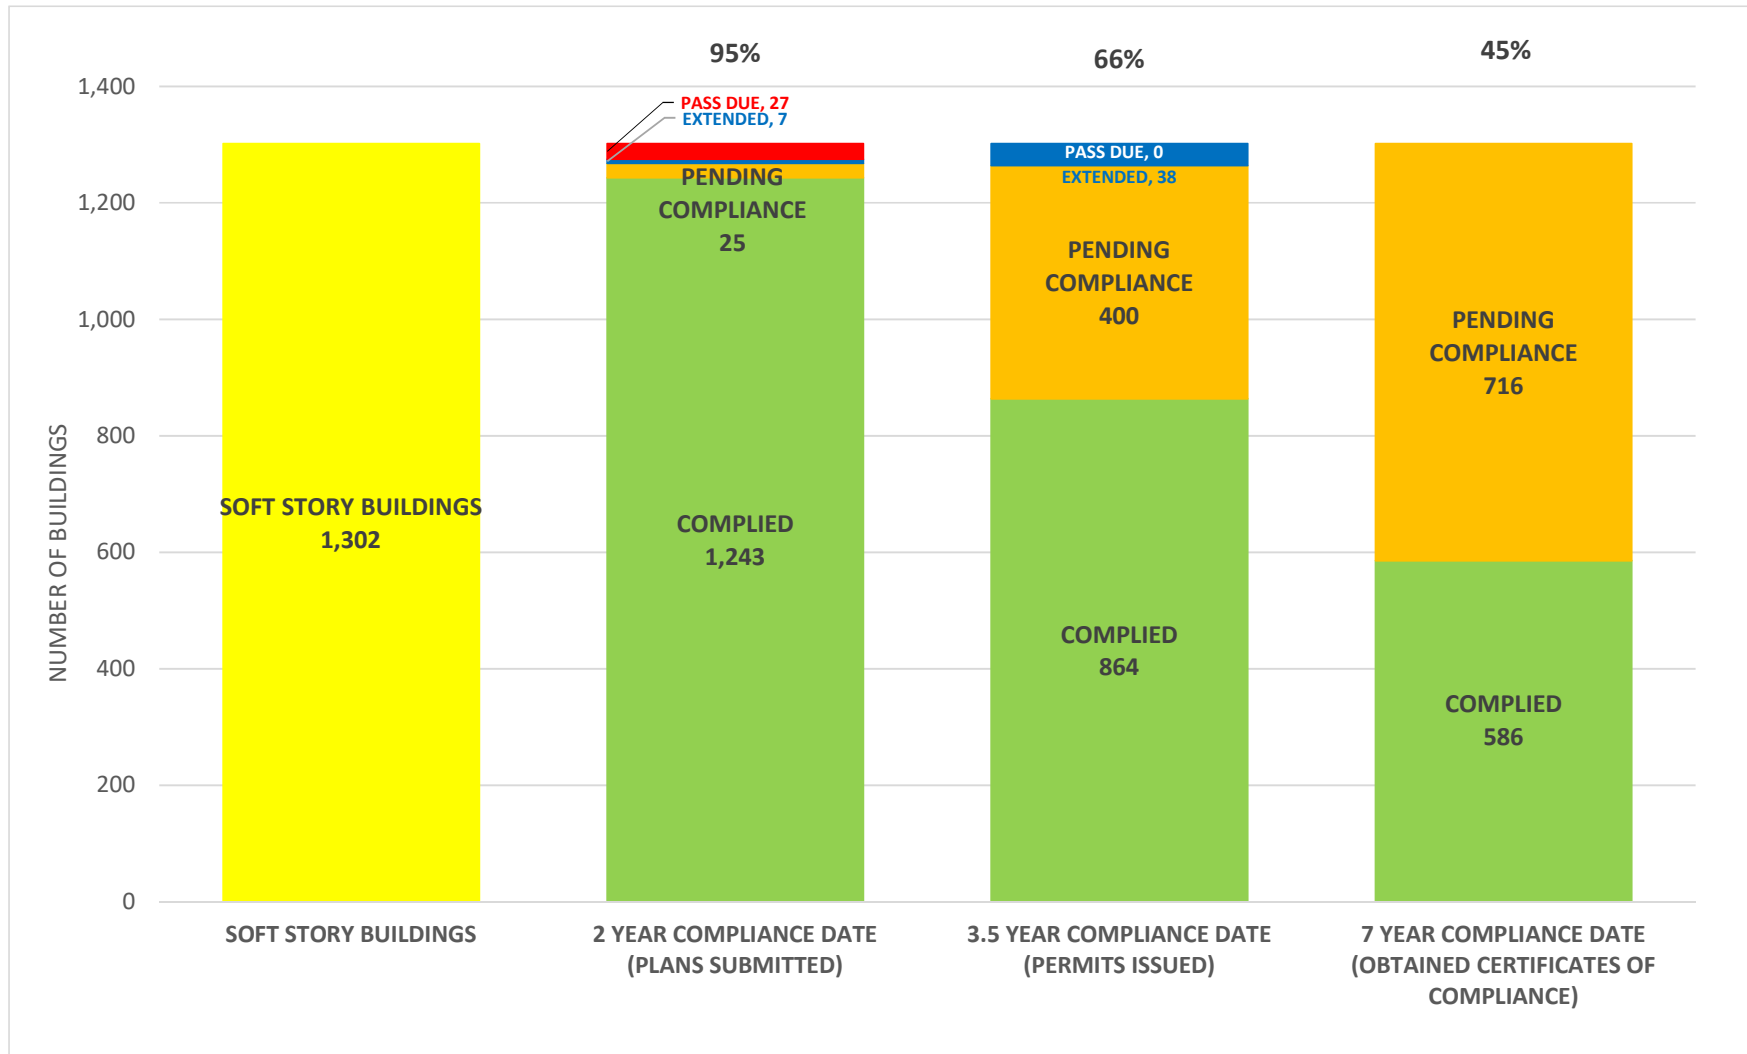

SOFT STORY RETROFIT PROGRAM STATUS FOR CD 10 AS OF **March 1, 2021**