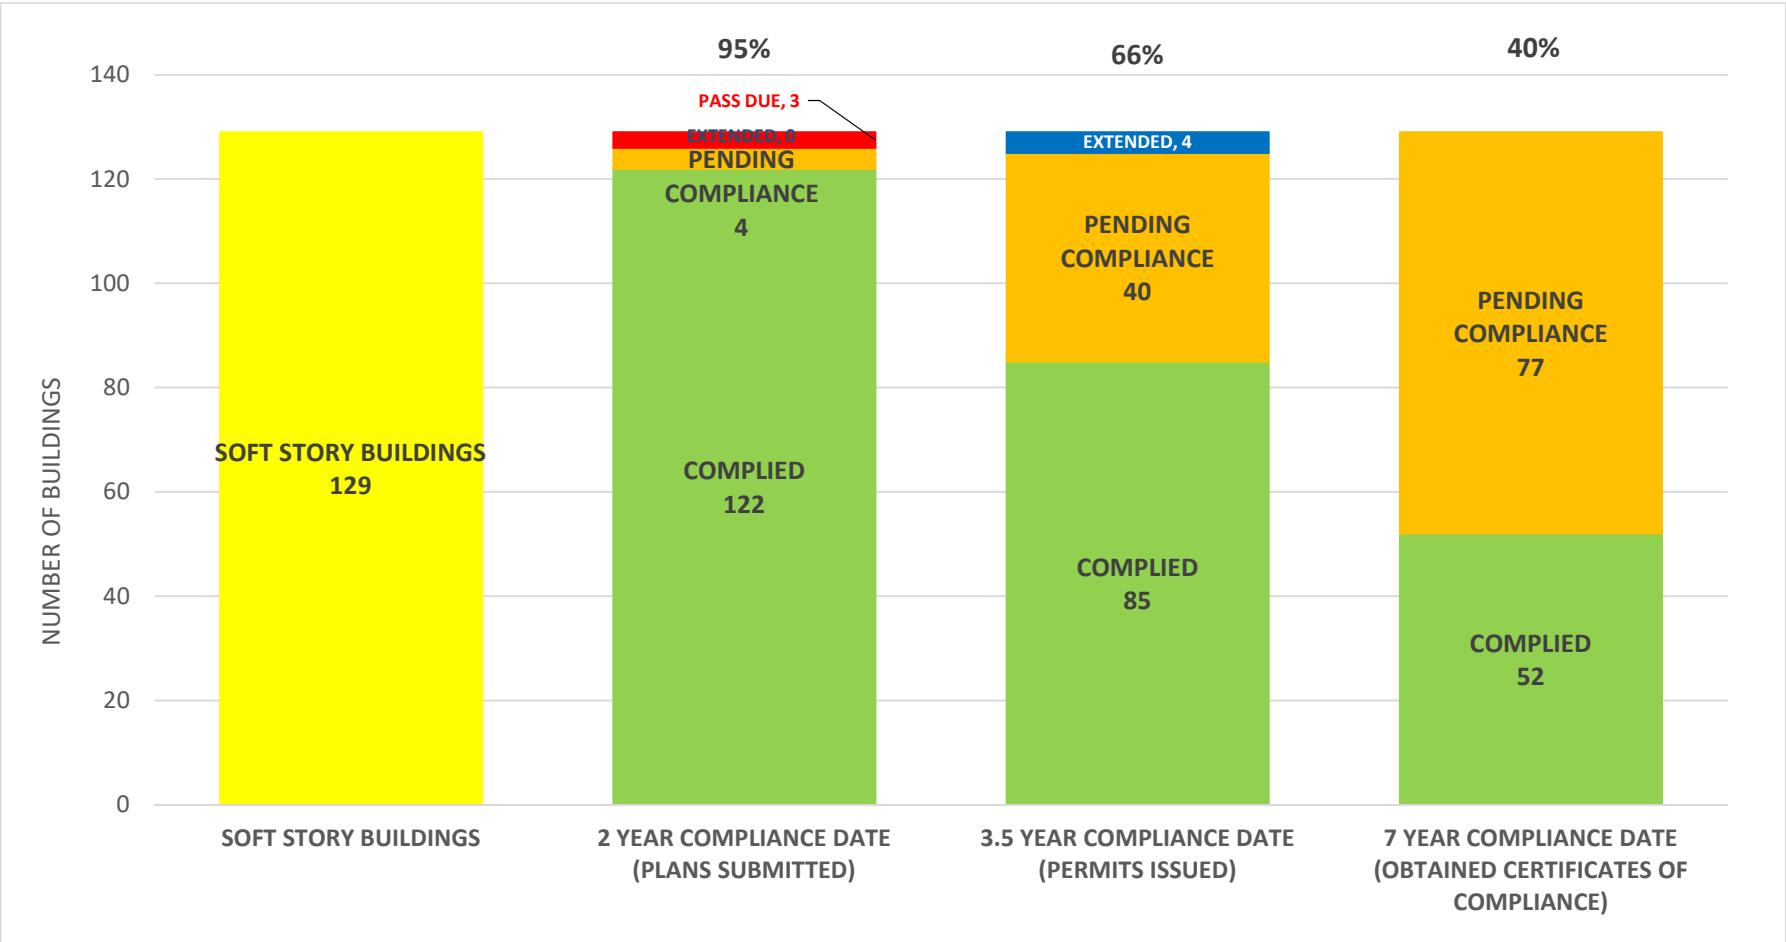

## SOFT STORY RETROFIT PROGRAM STATUS FOR CD 5 AS OF **March 1, 2021**

**SOFT STORY RETROFIT PROGRAM STATUS FOR CD 6 AS OF March 1, 2021**

**SOFT STORY RETROFIT PROGRAM STATUS FOR CD 7 AS OF March 1, 2021**