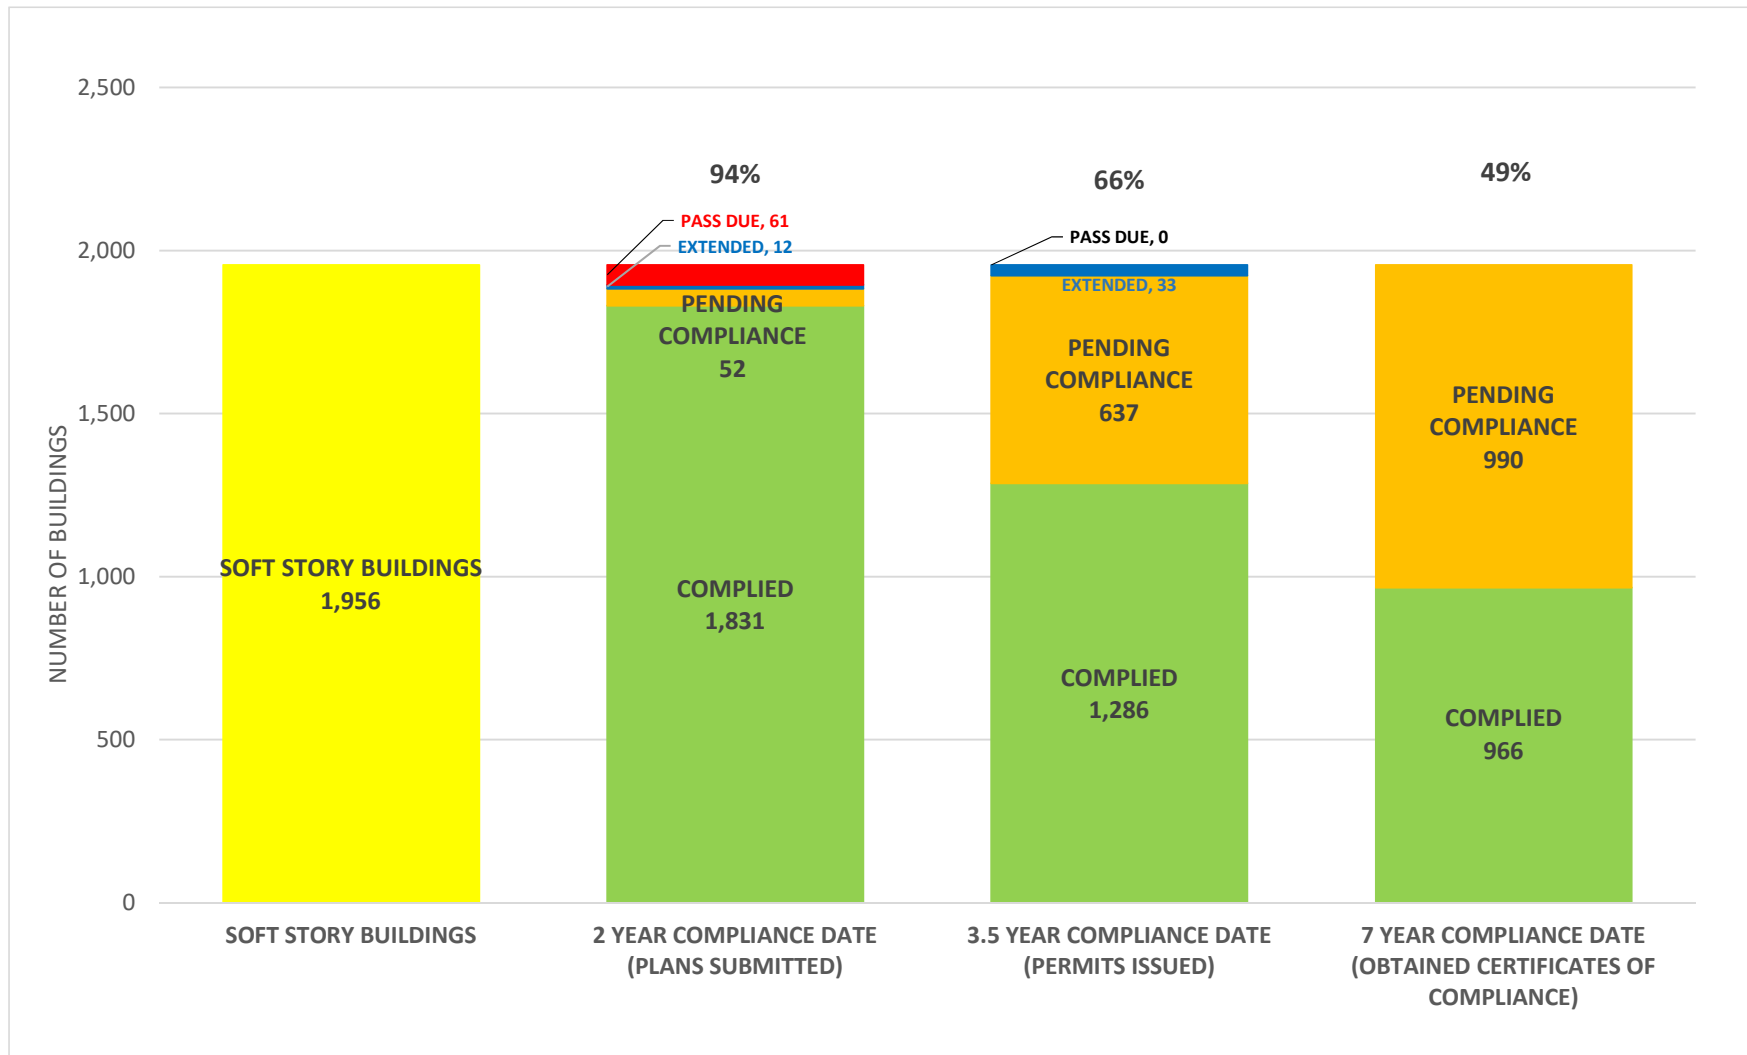

SOFT STORY RETROFIT PROGRAM STATUS FOR CD 5 AS OF **March 1, 2021**