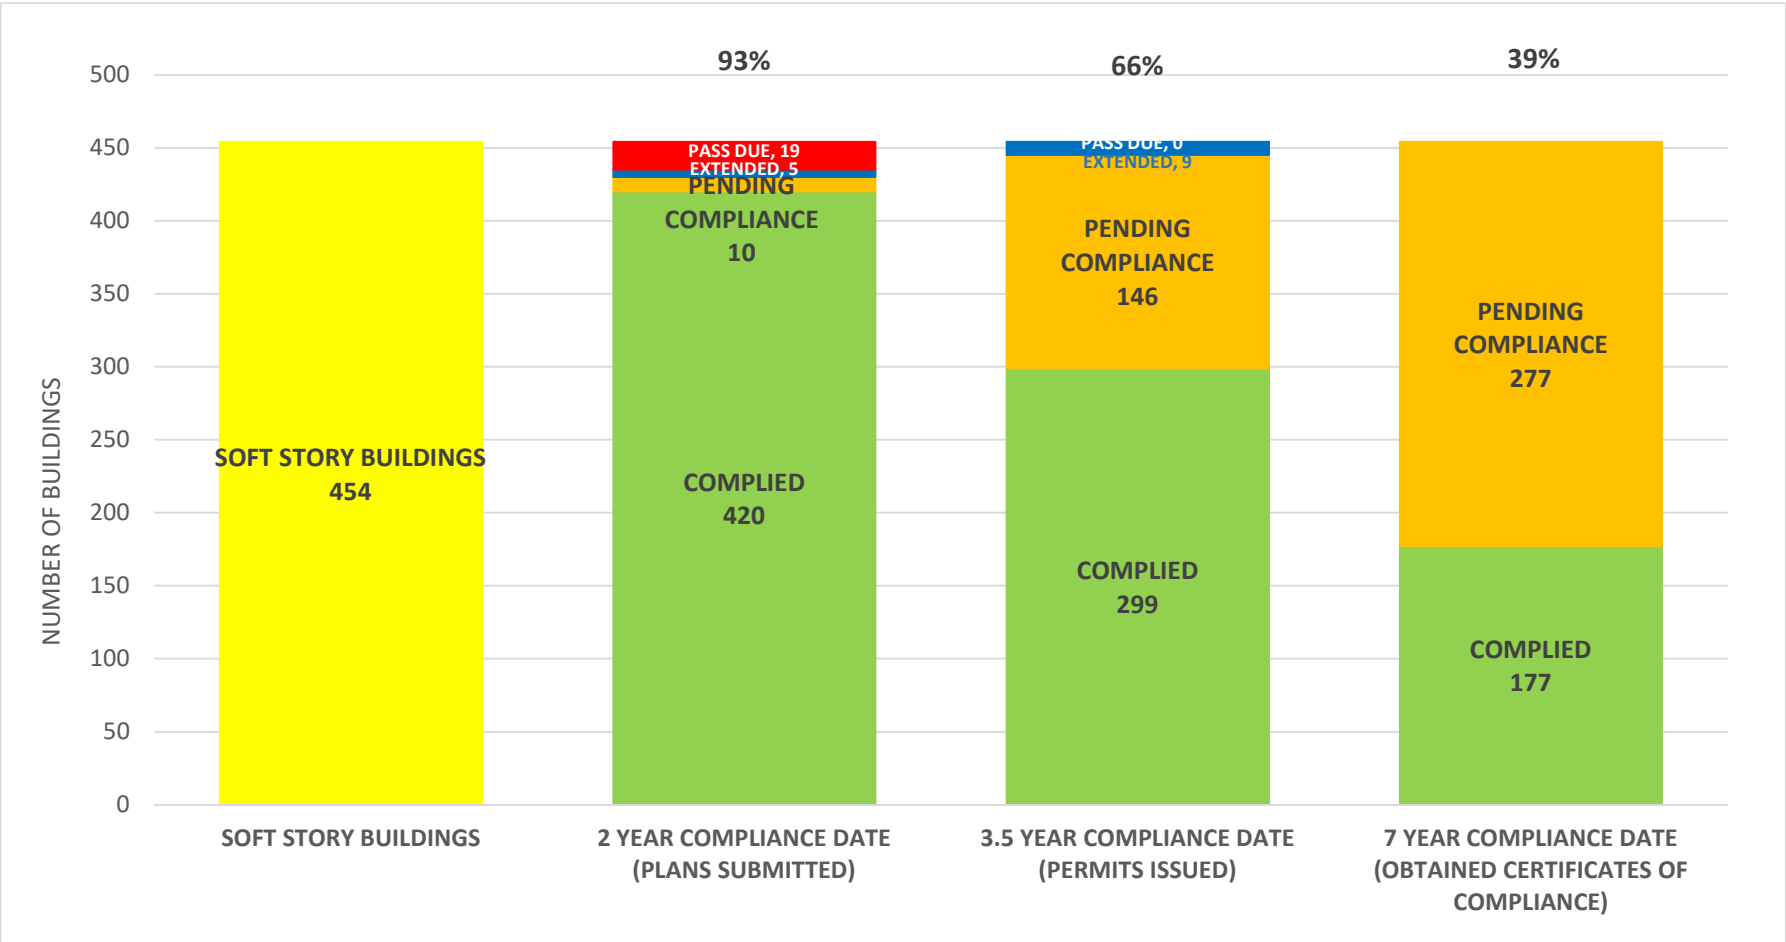

SOFT STORY RETROFIT PROGRAM STATUS FOR CD 1 AS OF March 1, 2021