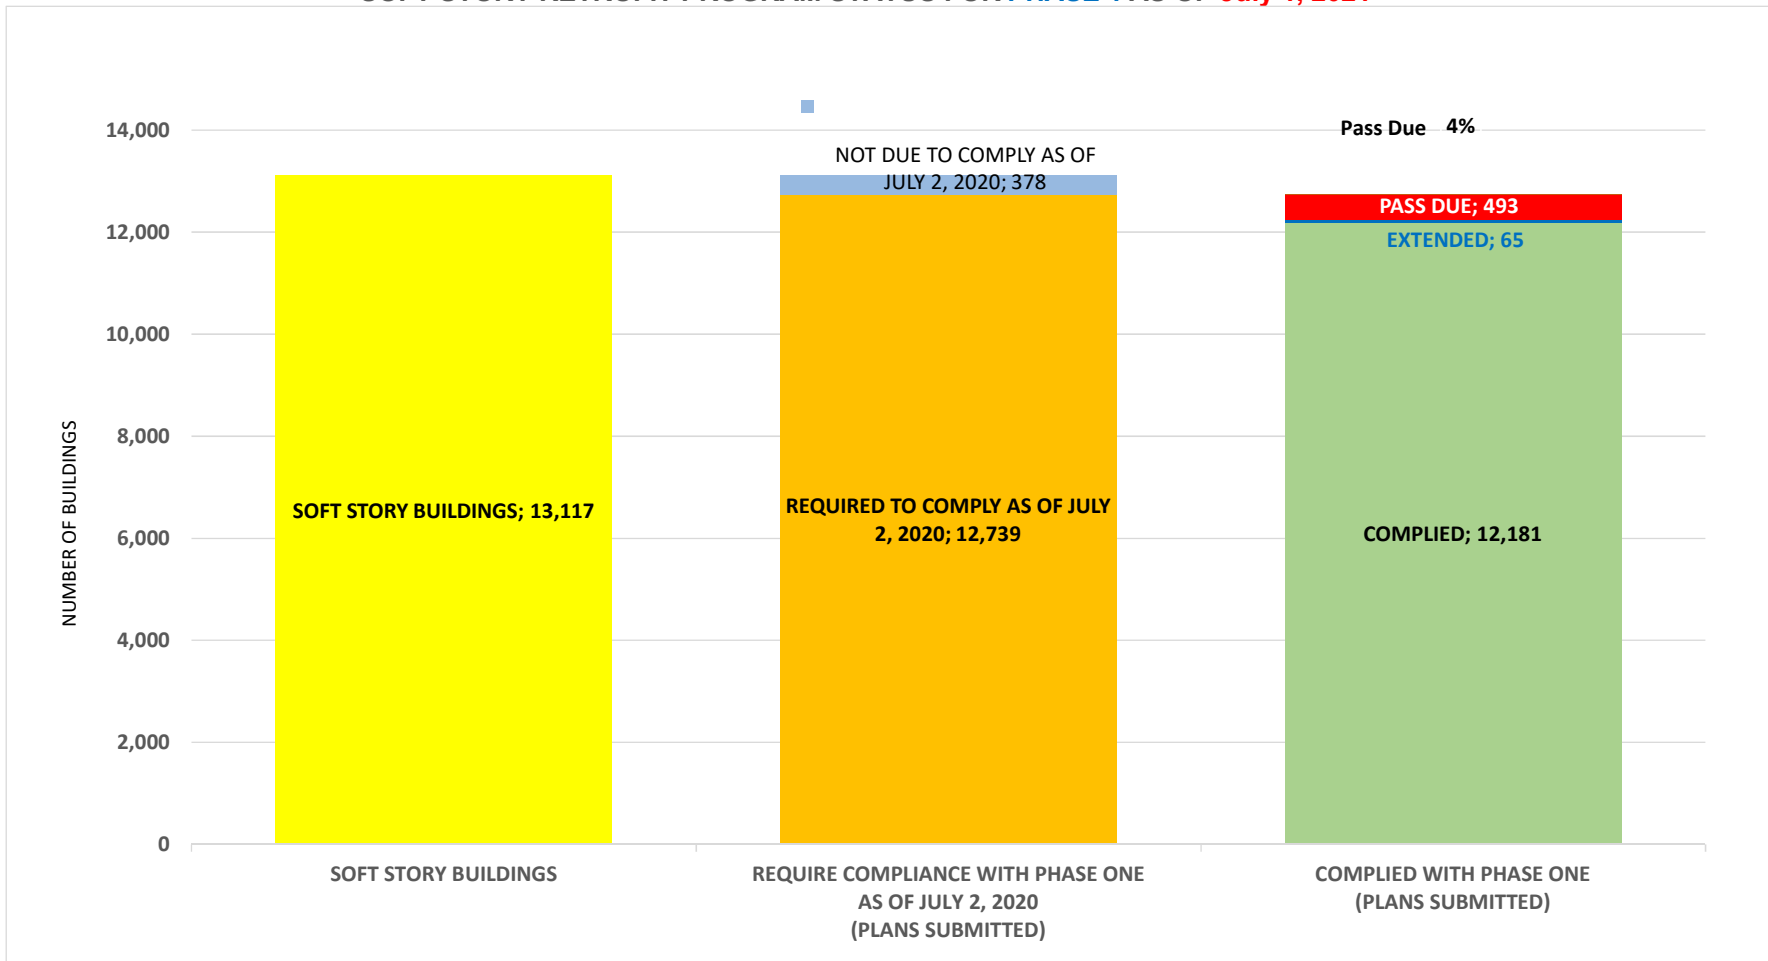

SOFT STORY RETROFIT PROGRAM STATUS AS OF July 1, 2021

SOFT STORY RETROFIT PROGRAM STATUS FOR PHASE 1 AS OF July 1, 2021

SOFT STORY RETROFIT PROGRAM STATUS FOR CD 1 AS OF July 1, 2021

SOFT STORY RETROFIT PROGRAM STATUS FOR CD 2 AS OF July 1, 2021