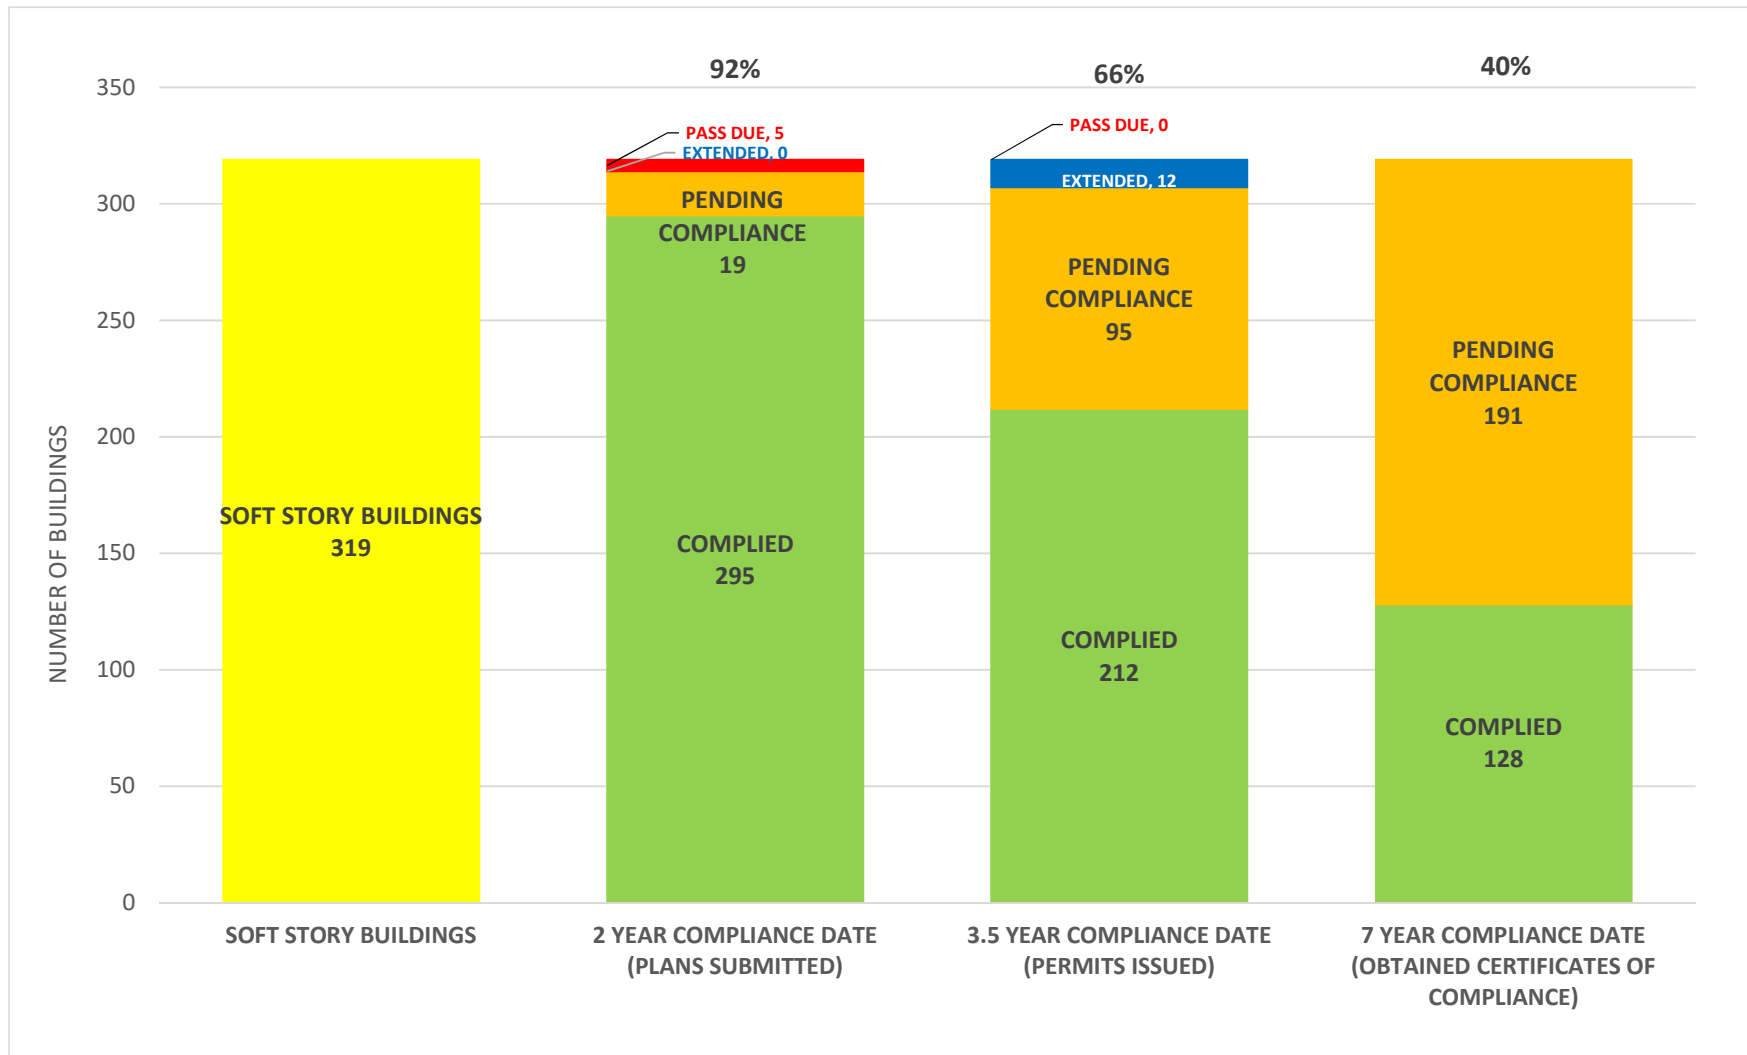

SOFT STORY RETROFIT PROGRAM STATUS FOR CD 7 AS OF July 1, 2021

SOFT STORY RETROFIT PROGRAM STATUS FOR CD 8 AS OF July 1, 2021

SOFT STORY RETROFIT PROGRAM STATUS FOR CD 9 AS OF July 1, 2021

SOFT STORY RETROFIT PROGRAM STATUS FOR CD 10 AS OF July 1, 2021

SOFT STORY RETROFIT PROGRAM STATUS FOR CD 11 AS OF July 1, 2021

SOFT STORY RETROFIT PROGRAM STATUS FOR CD 12 AS OF July 1, 2021

SOFT STORY RETROFIT PROGRAM STATUS FOR CD 13 AS OF July 1, 2021

SOFT STORY RETROFIT PROGRAM STATUS FOR CD 14 AS OF July 1, 2021