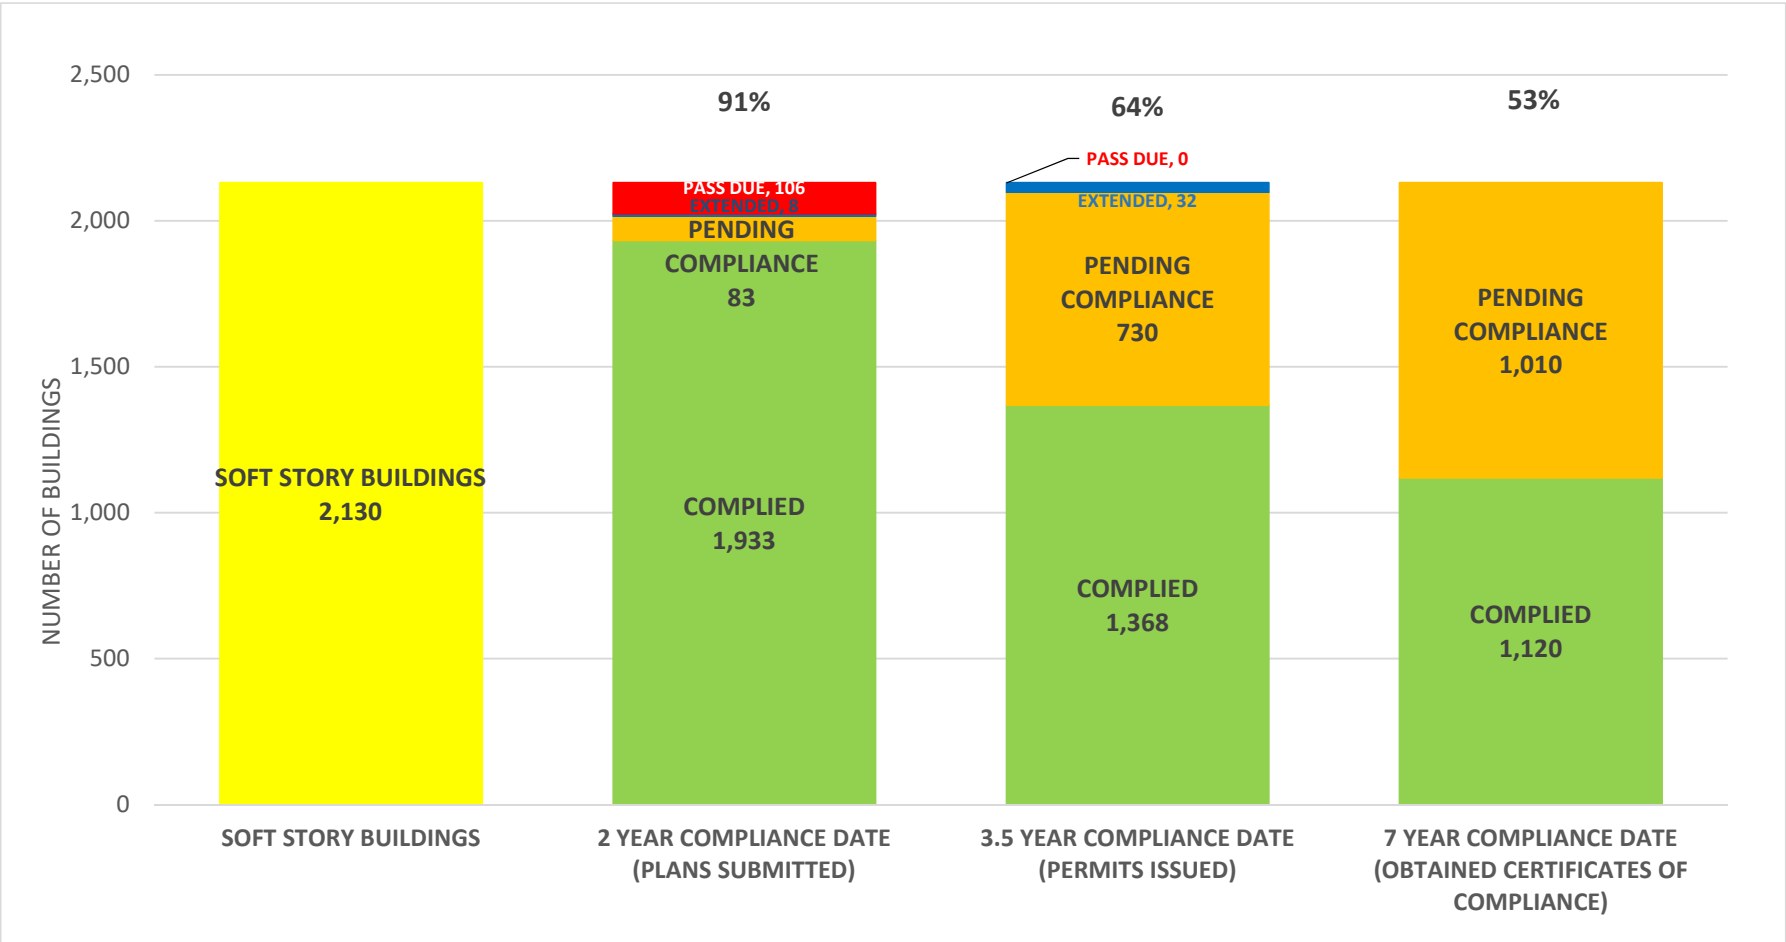

SOFT STORY RETROFIT PROGRAM STATUS FOR CD 11 AS OF July 1, 2021