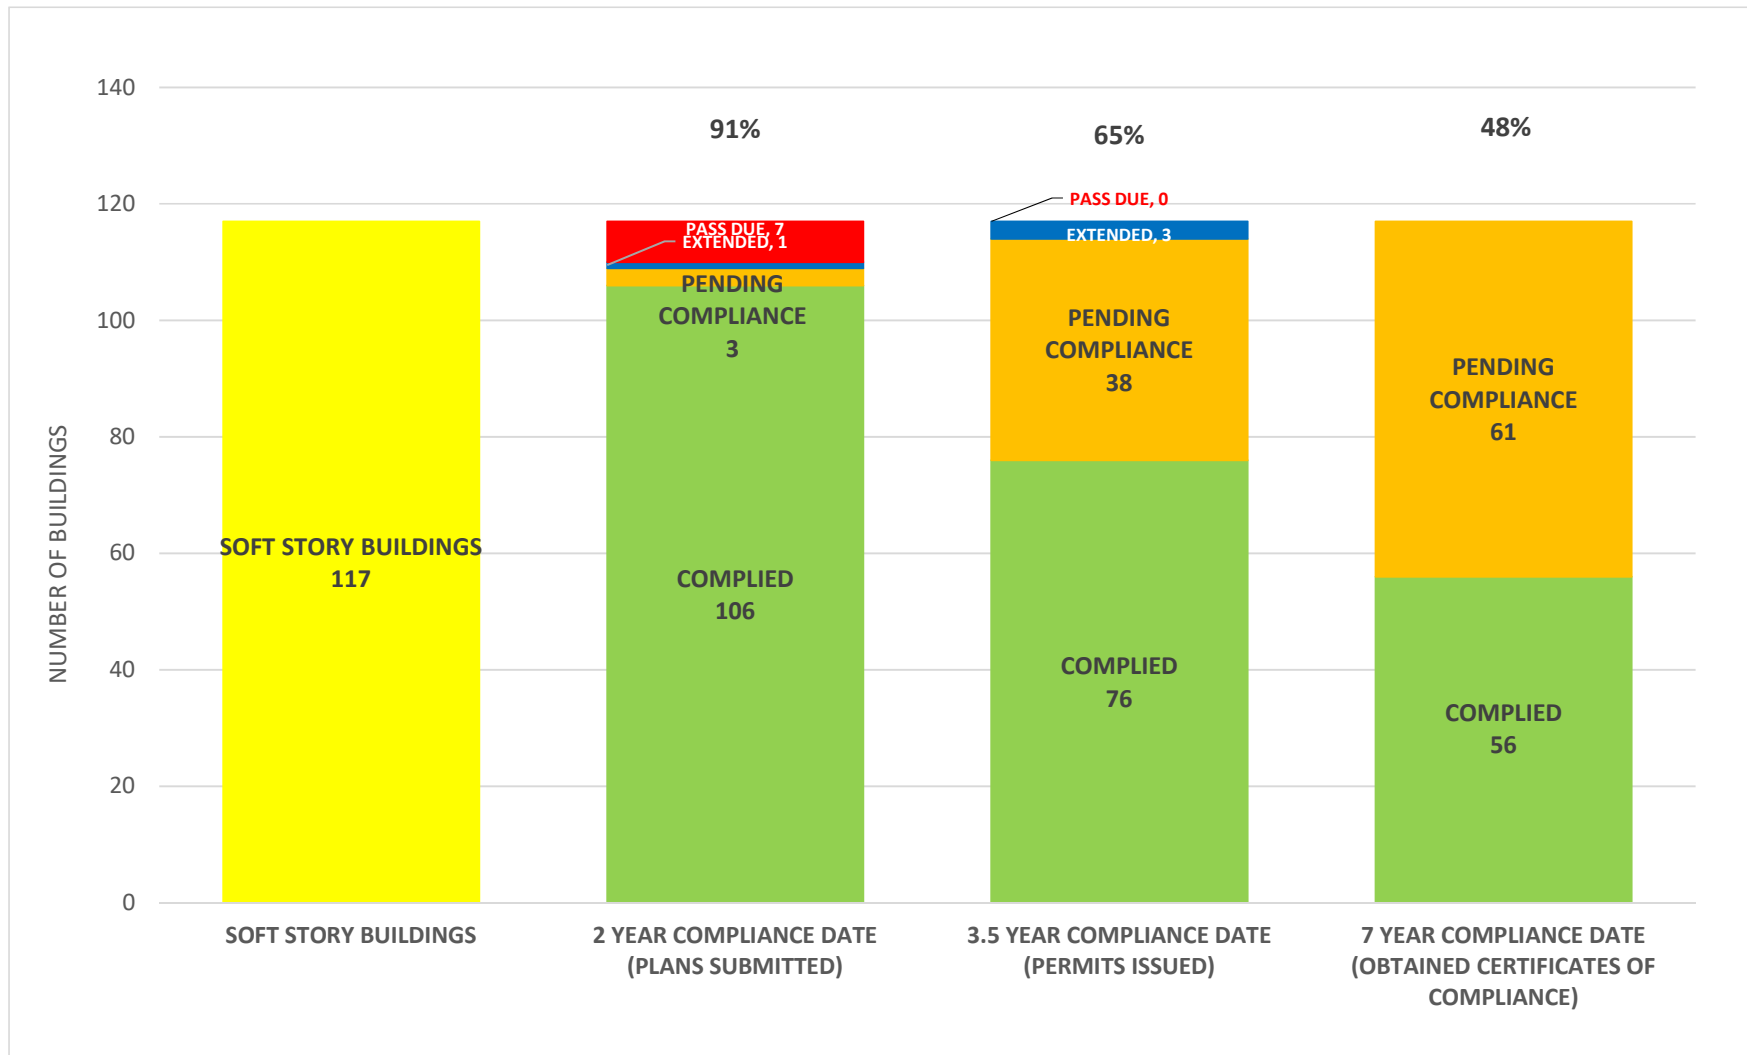

SOFT STORY RETROFIT PROGRAM STATUS FOR CD 9 AS OF July 1, 2021