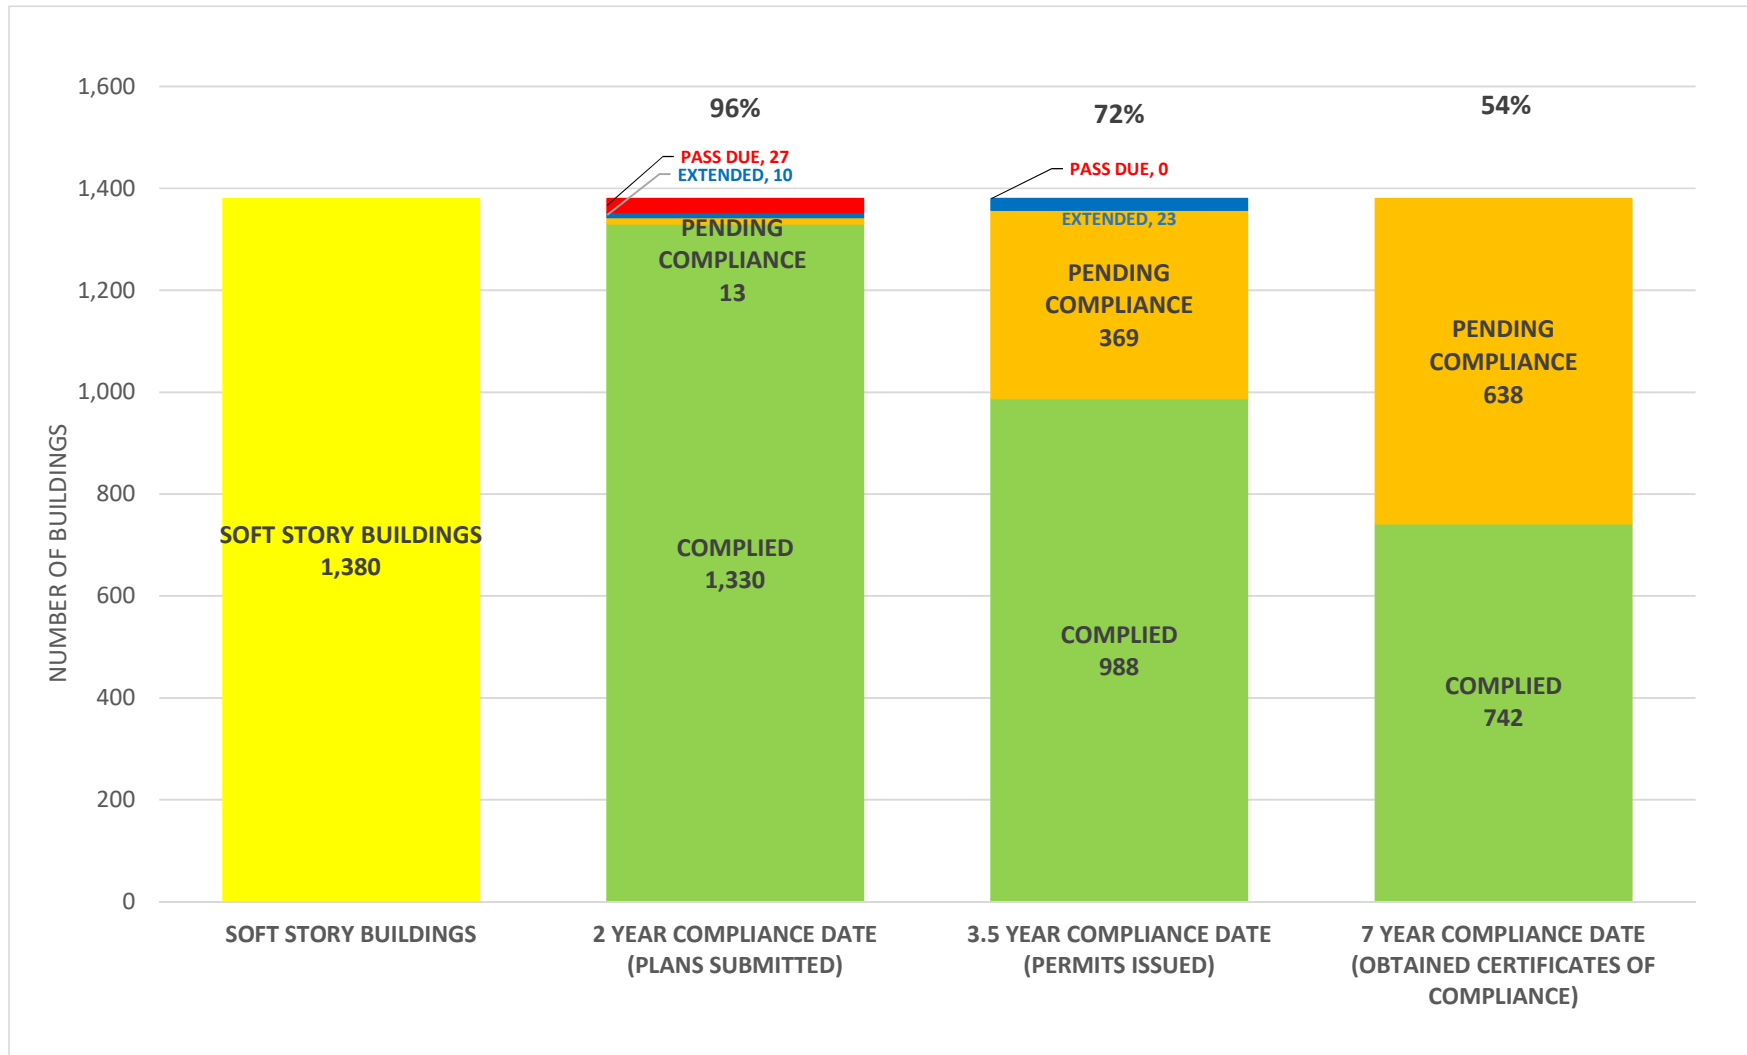

SOFT STORY RETROFIT PROGRAM STATUS AS OF July 1, 2021

SOFT STORY RETROFIT PROGRAM STATUS FOR PHASE 1 AS OF July 1, 2021

SOFT STORY RETROFIT PROGRAM STATUS FOR CD 1 AS OF July 1, 2021

SOFT STORY RETROFIT PROGRAM STATUS FOR CD 2 AS OF July 1, 2021

SOFT STORY RETROFIT PROGRAM STATUS FOR CD 3 AS OF July 1, 2021

SOFT STORY RETROFIT PROGRAM STATUS FOR CD 4 AS OF July 1, 2021

SOFT STORY RETROFIT PROGRAM STATUS FOR CD 5 AS OF July 1, 2021

SOFT STORY RETROFIT PROGRAM STATUS FOR CD 6 AS OF July 1, 2021