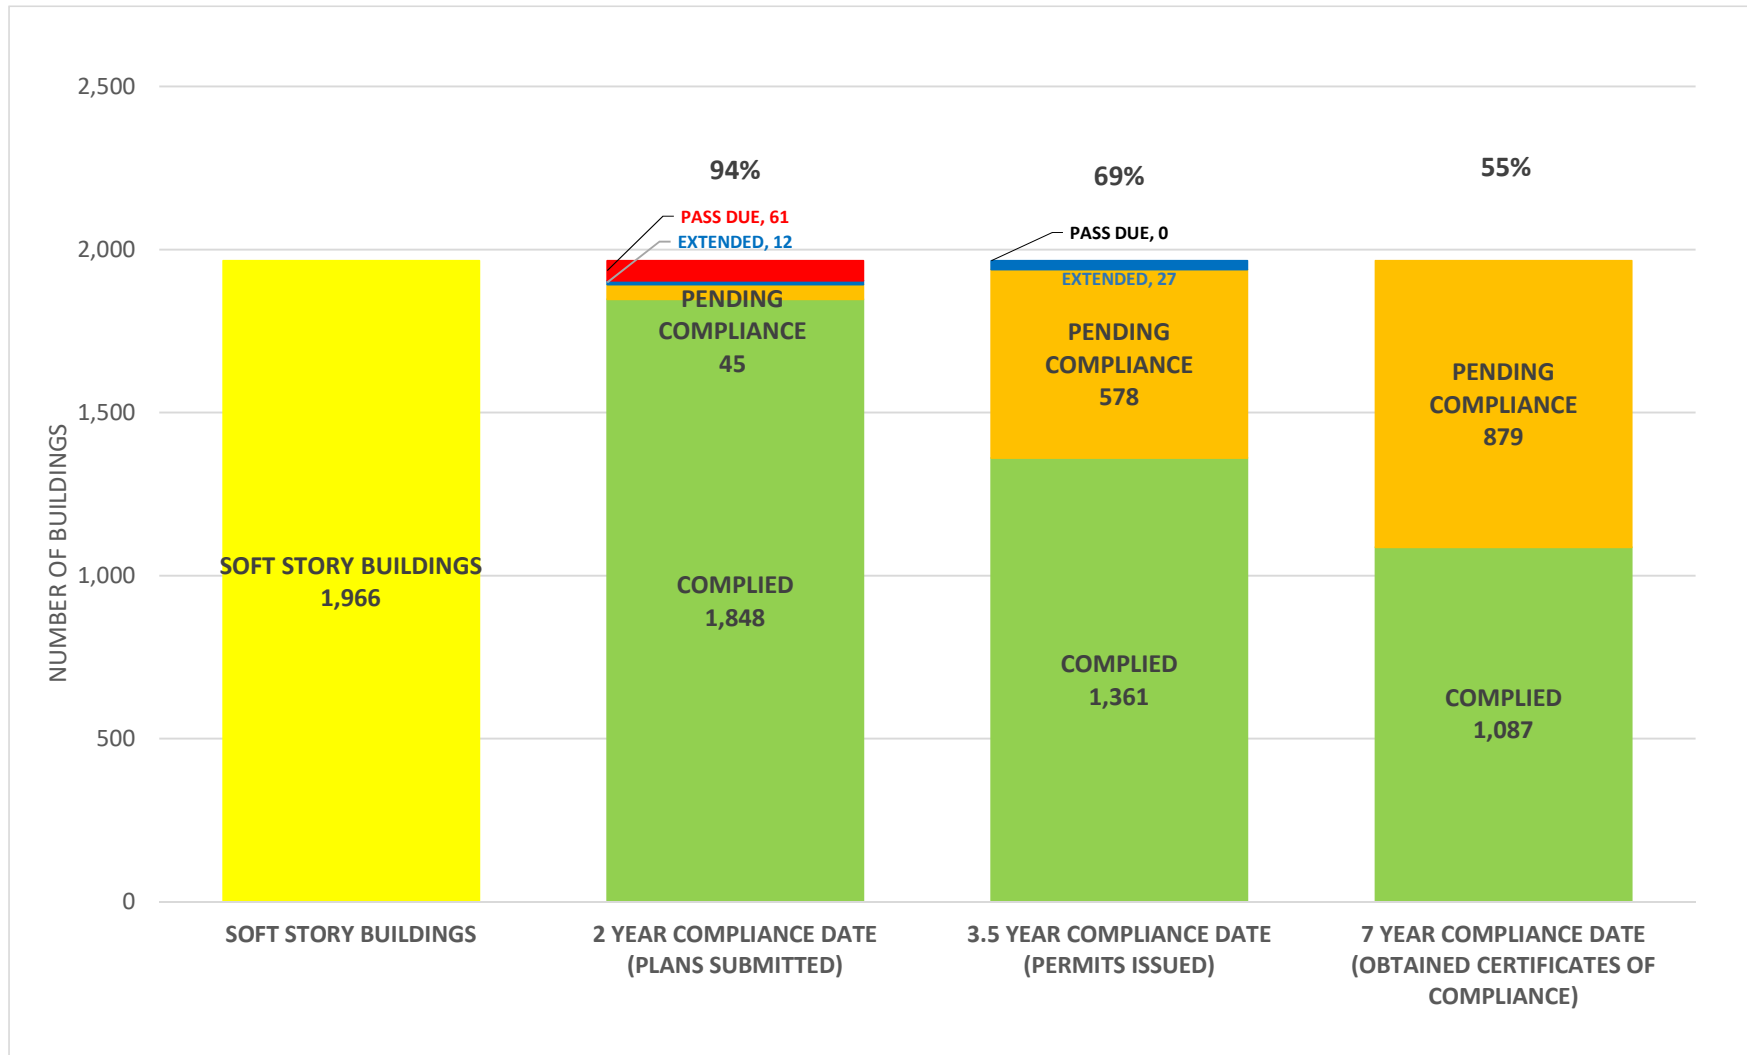

SOFT STORY RETROFIT PROGRAM STATUS AS OF July 1, 2021

SOFT STORY RETROFIT PROGRAM STATUS FOR PHASE 1 AS OF July 1, 2021

SOFT STORY RETROFIT PROGRAM STATUS FOR CD 1 AS OF July 1, 2021

SOFT STORY RETROFIT PROGRAM STATUS FOR CD 2 AS OF July 1, 2021

SOFT STORY RETROFIT PROGRAM STATUS FOR CD 3 AS OF July 1, 2021

SOFT STORY RETROFIT PROGRAM STATUS FOR CD 4 AS OF July 1, 2021

SOFT STORY RETROFIT PROGRAM STATUS FOR CD 5 AS OF July 1, 2021

SOFT STORY RETROFIT PROGRAM STATUS FOR CD 6 AS OF July 1, 2021