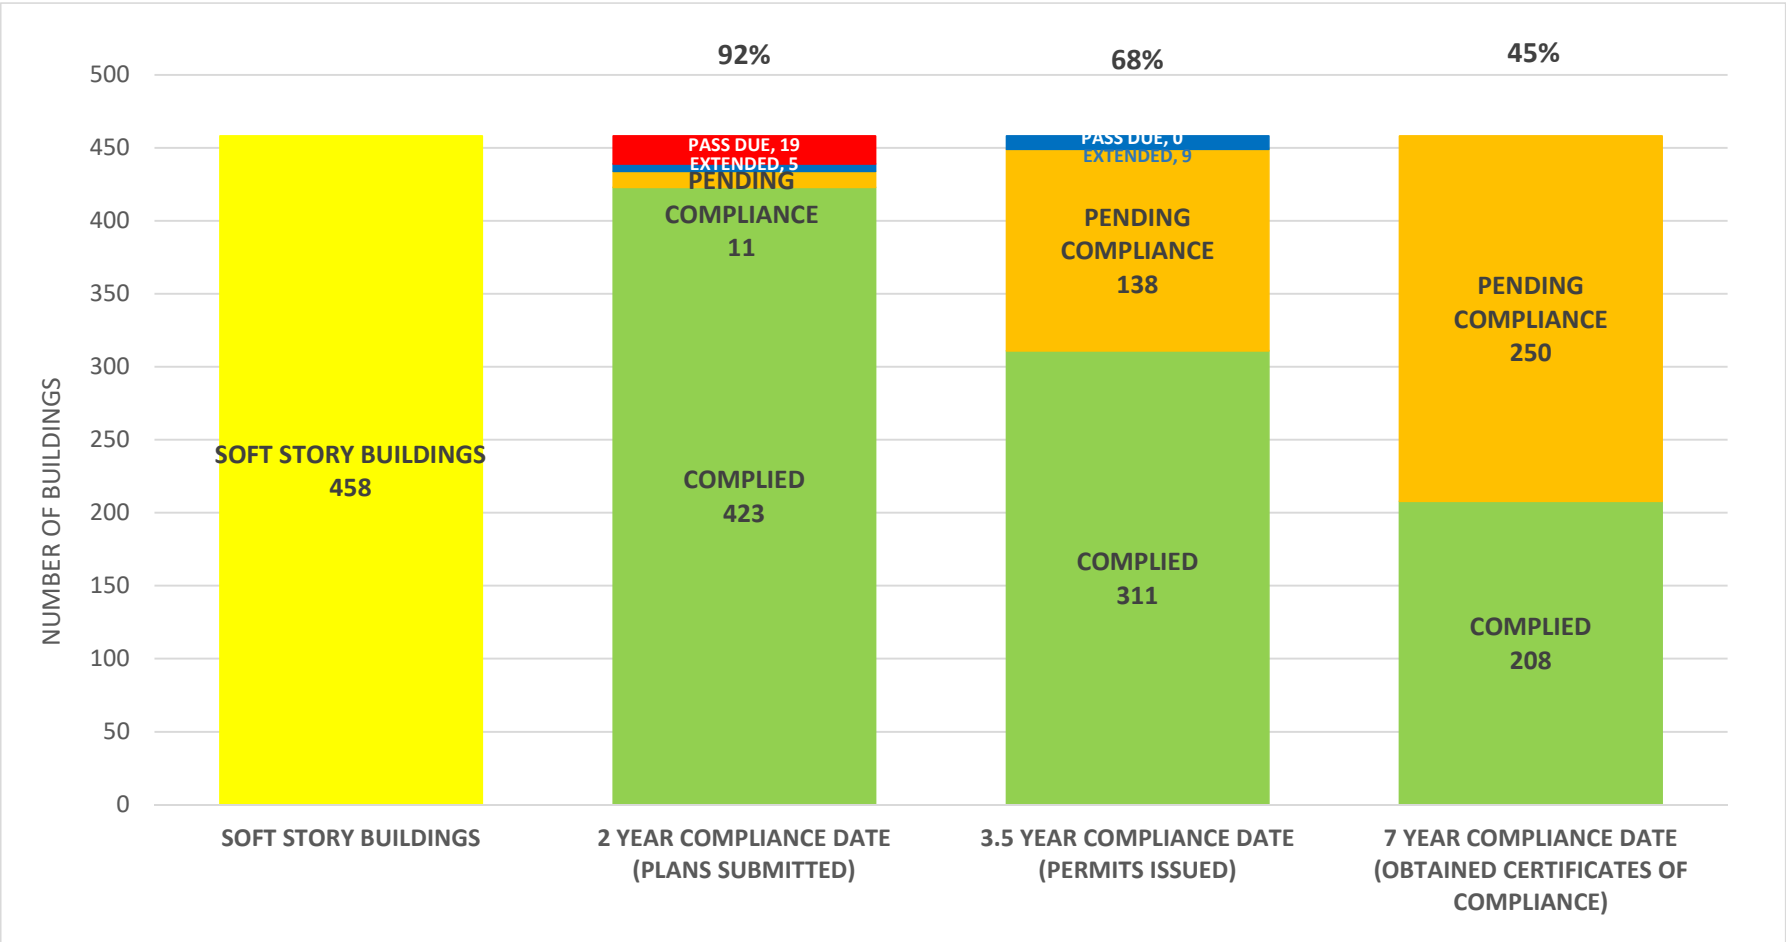

SOFT STORY RETROFIT PROGRAM STATUS AS OF July 1, 2021

SOFT STORY RETROFIT PROGRAM STATUS FOR PHASE 1 AS OF July 1, 2021

SOFT STORY RETROFIT PROGRAM STATUS FOR CD 1 AS OF July 1, 2021

SOFT STORY RETROFIT PROGRAM STATUS FOR CD 2 AS OF July 1, 2021