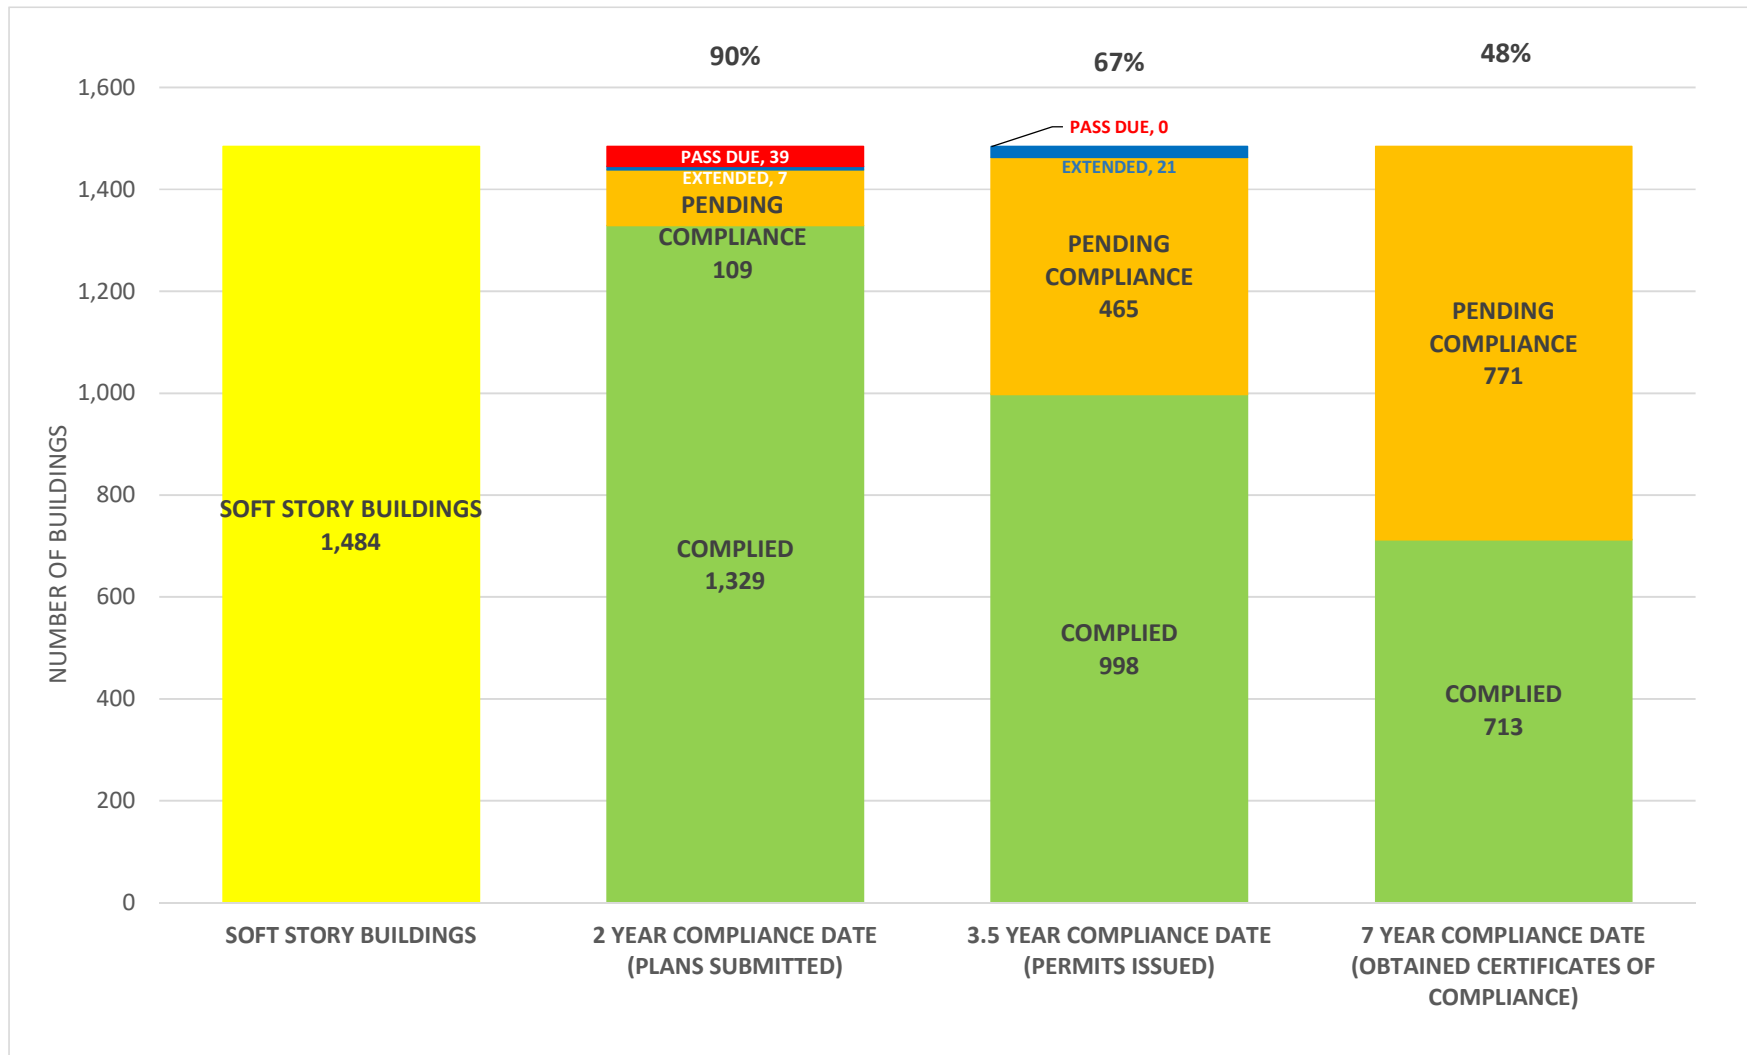

SOFT STORY RETROFIT PROGRAM STATUS AS OF July 1, 2021

SOFT STORY RETROFIT PROGRAM STATUS FOR PHASE 1 AS OF July 1, 2021

SOFT STORY RETROFIT PROGRAM STATUS FOR CD 1 AS OF July 1, 2021

SOFT STORY RETROFIT PROGRAM STATUS FOR CD 2 AS OF July 1, 2021

SOFT STORY RETROFIT PROGRAM STATUS FOR CD 3 AS OF July 1, 2021

SOFT STORY RETROFIT PROGRAM STATUS FOR CD 4 AS OF July 1, 2021

SOFT STORY RETROFIT PROGRAM STATUS FOR CD 5 AS OF July 1, 2021

SOFT STORY RETROFIT PROGRAM STATUS FOR CD 6 AS OF July 1, 2021