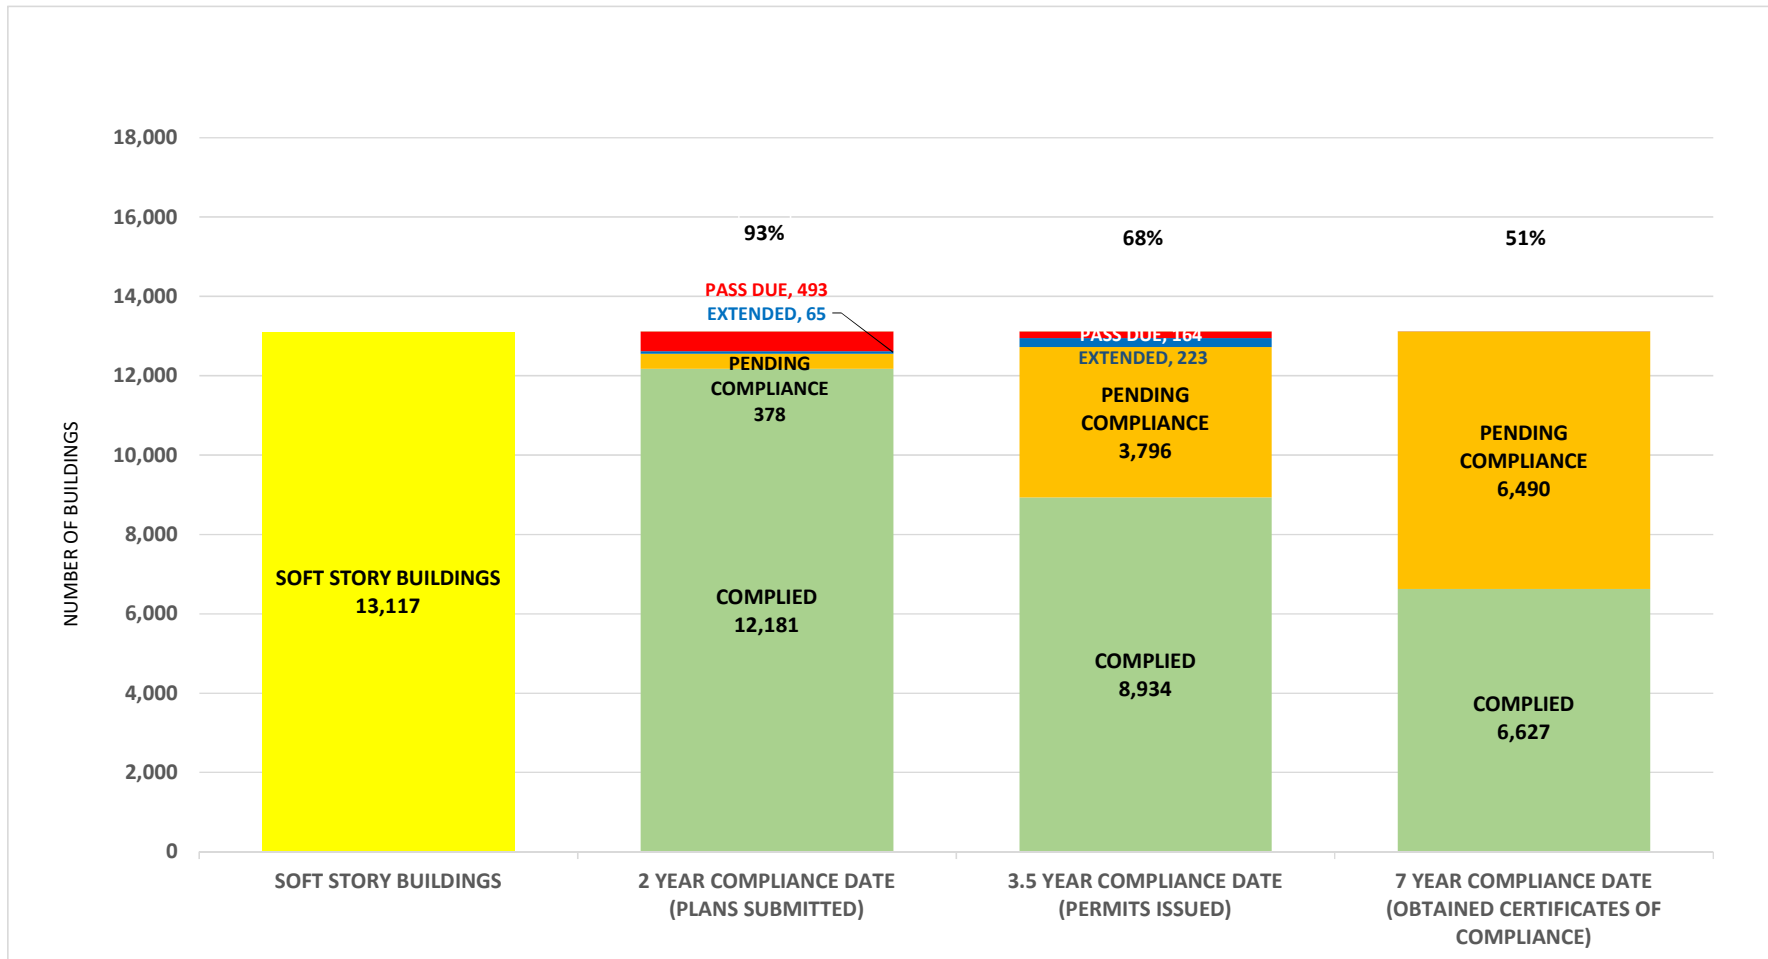

SOFT STORY RETROFIT PROGRAM STATUS AS OF July 1, 2021

SOFT STORY RETROFIT PROGRAM STATUS FOR PHASE 1 AS OF July 1, 2021

SOFT STORY RETROFIT PROGRAM STATUS FOR CD 1 AS OF July 1, 2021

SOFT STORY RETROFIT PROGRAM STATUS FOR CD 2 AS OF July 1, 2021