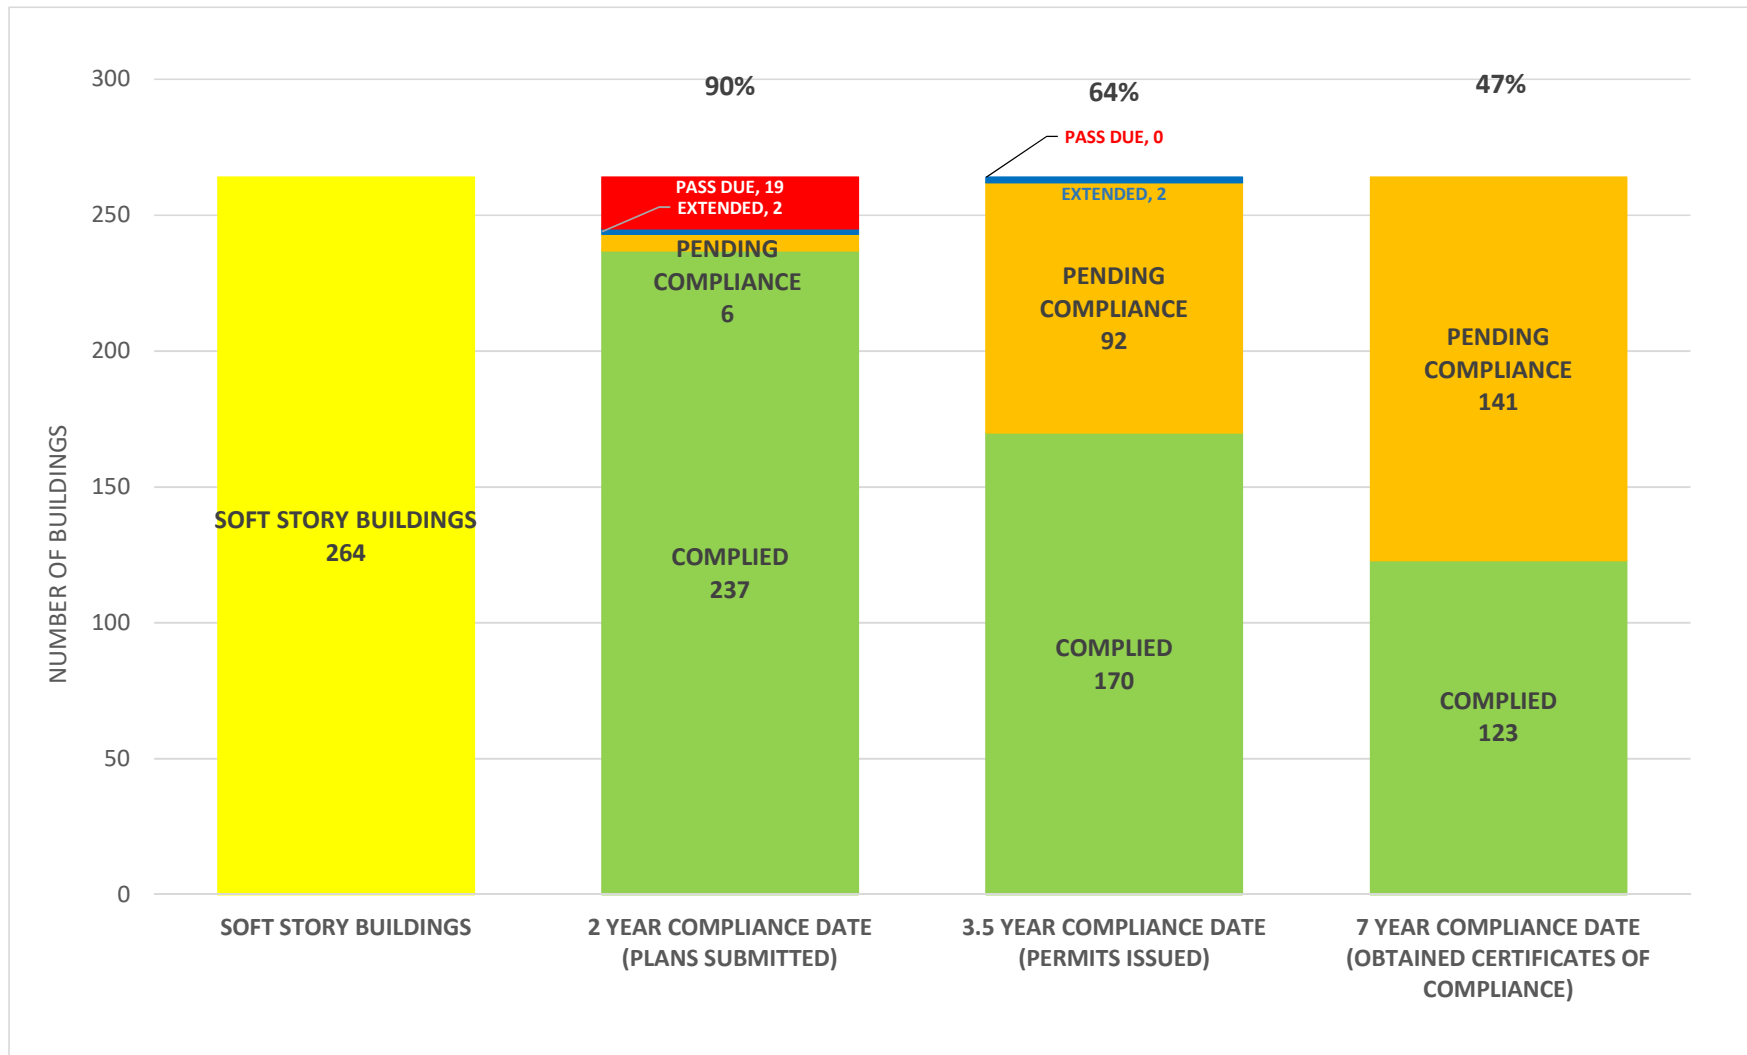

SOFT STORY RETROFIT PROGRAM STATUS FOR CD 11 AS OF July 1, 2021

SOFT STORY RETROFIT PROGRAM STATUS FOR CD 12 AS OF July 1, 2021

SOFT STORY RETROFIT PROGRAM STATUS FOR CD 13 AS OF July 1, 2021

SOFT STORY RETROFIT PROGRAM STATUS FOR CD 14 AS OF July 1, 2021