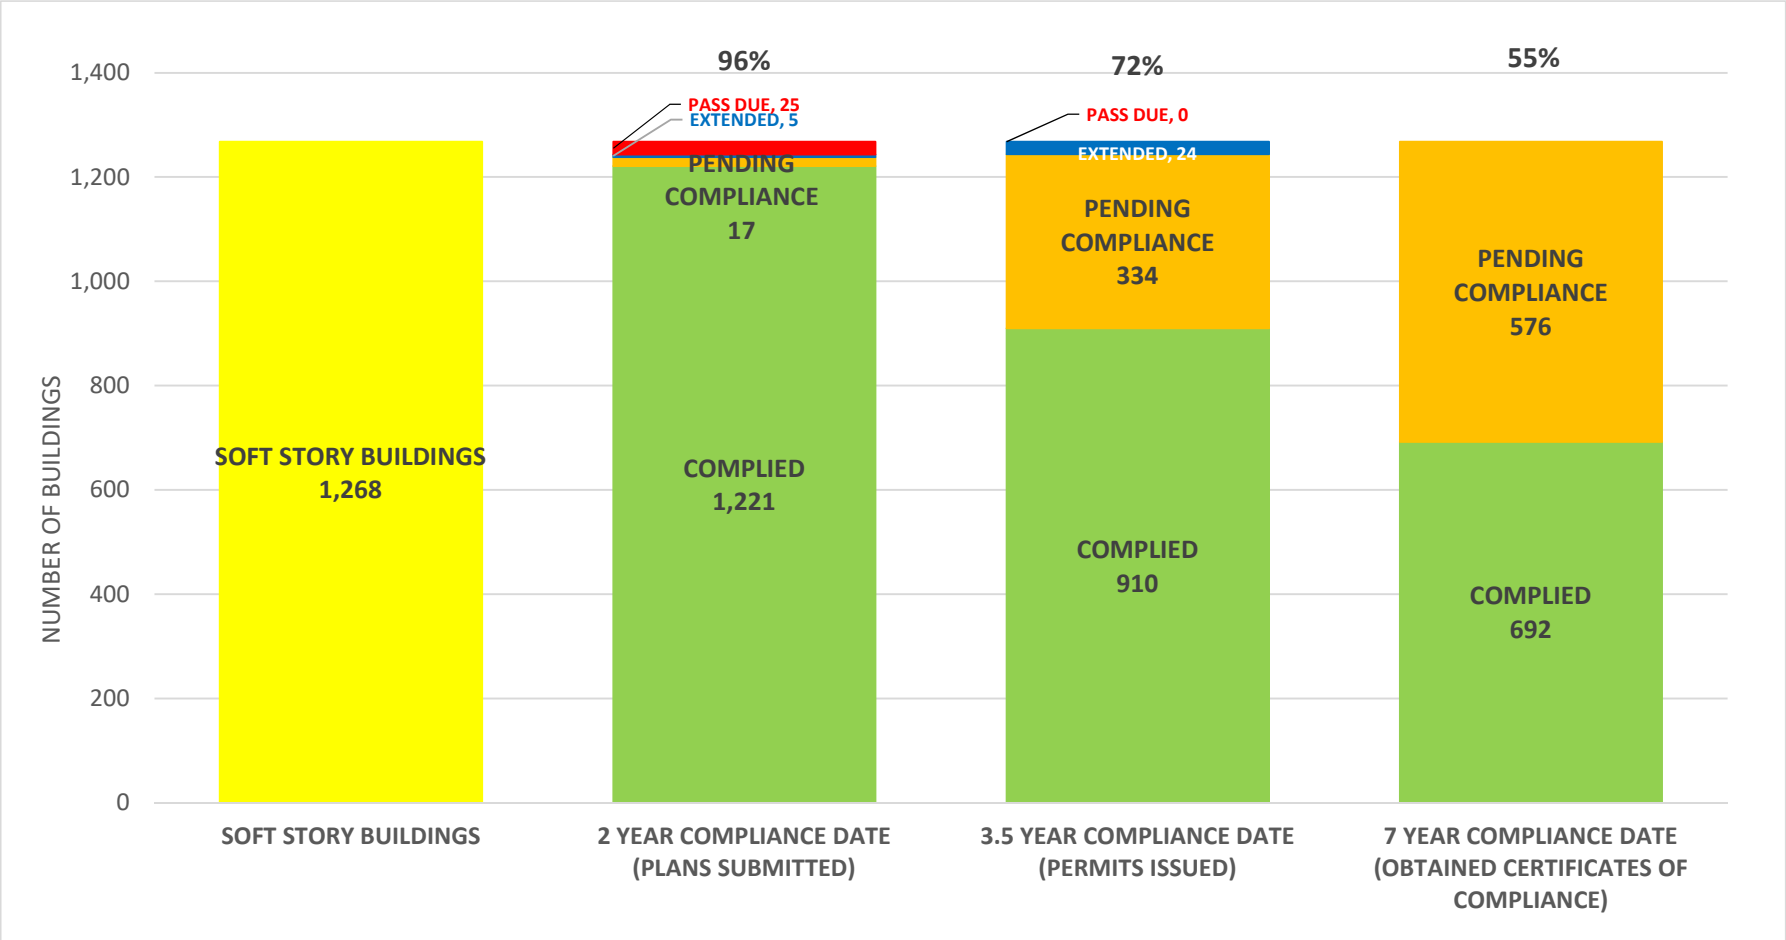

SOFT STORY RETROFIT PROGRAM STATUS FOR CD 13 AS OF July 1, 2021