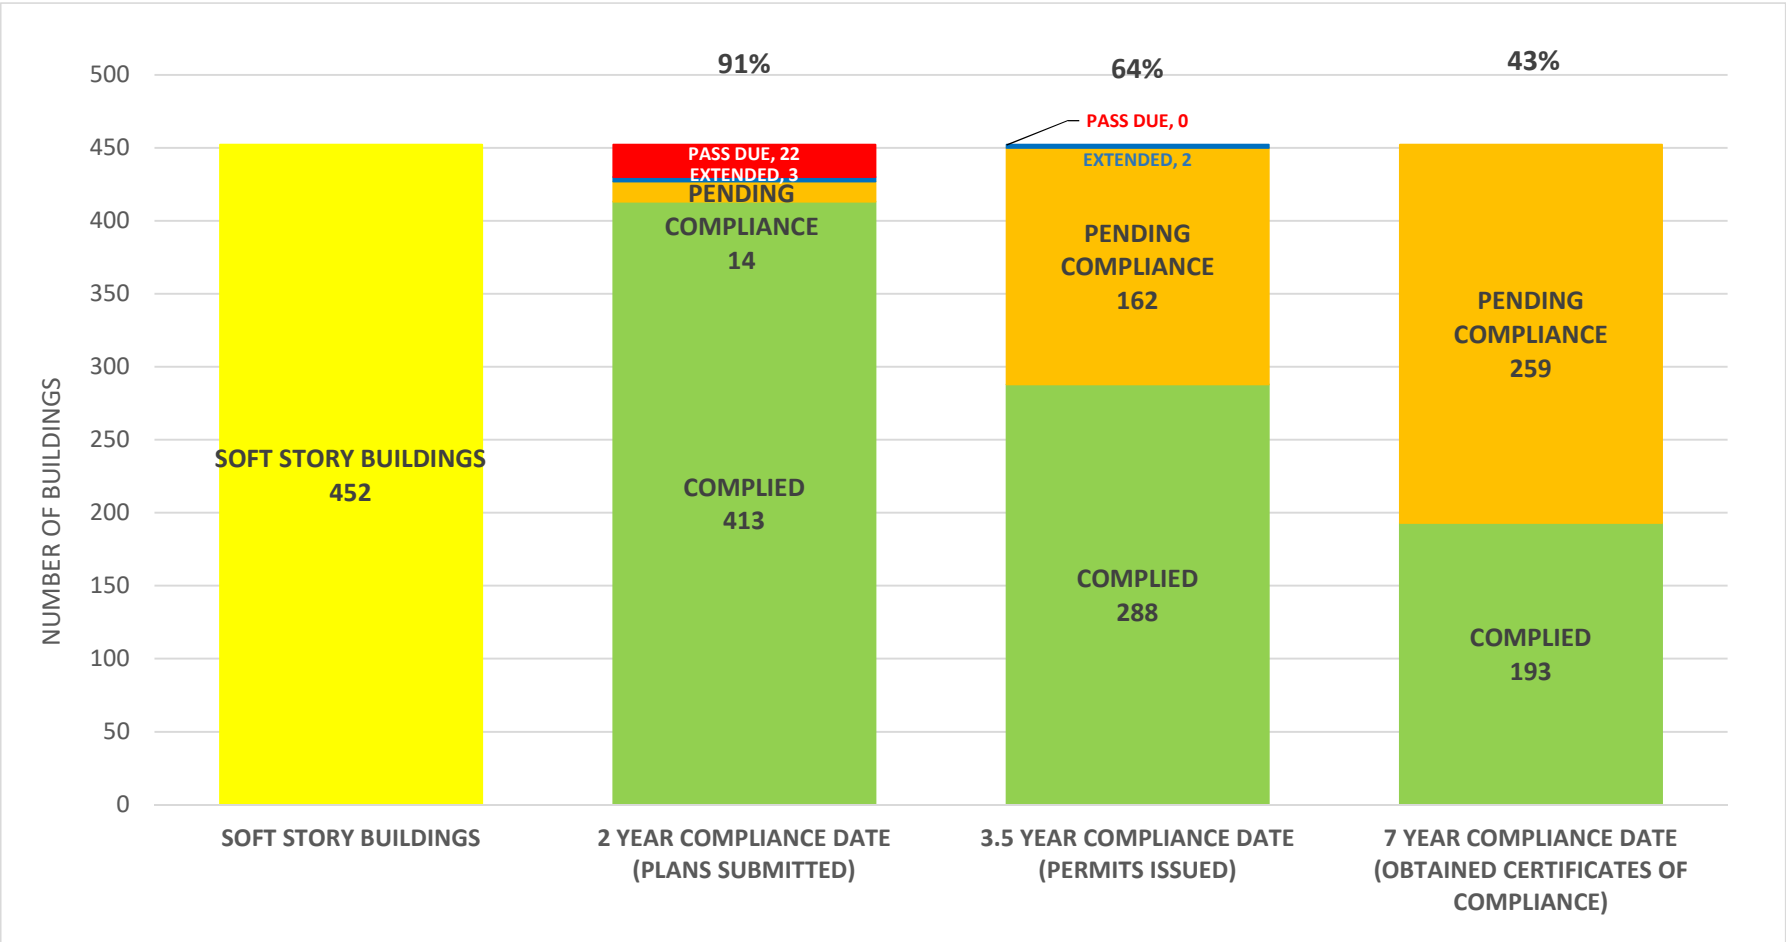

SOFT STORY RETROFIT PROGRAM STATUS FOR CD 8 AS OF July 1, 2021