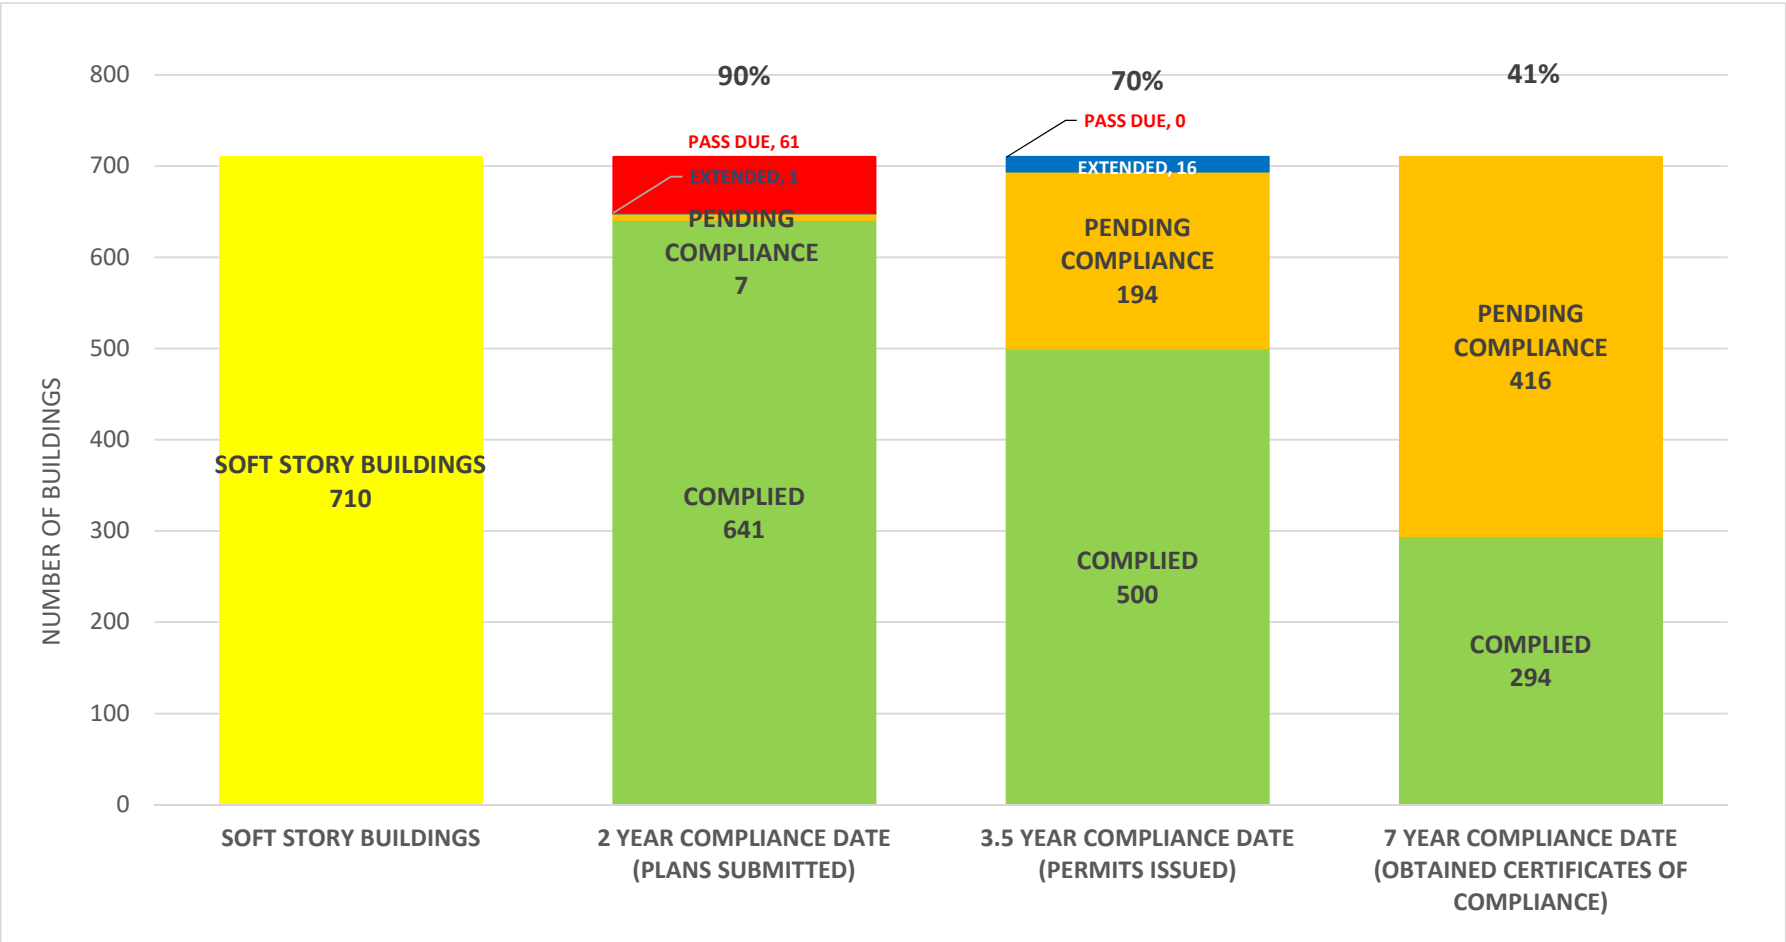

SOFT STORY RETROFIT PROGRAM STATUS FOR CD 3 AS OF July 1, 2021