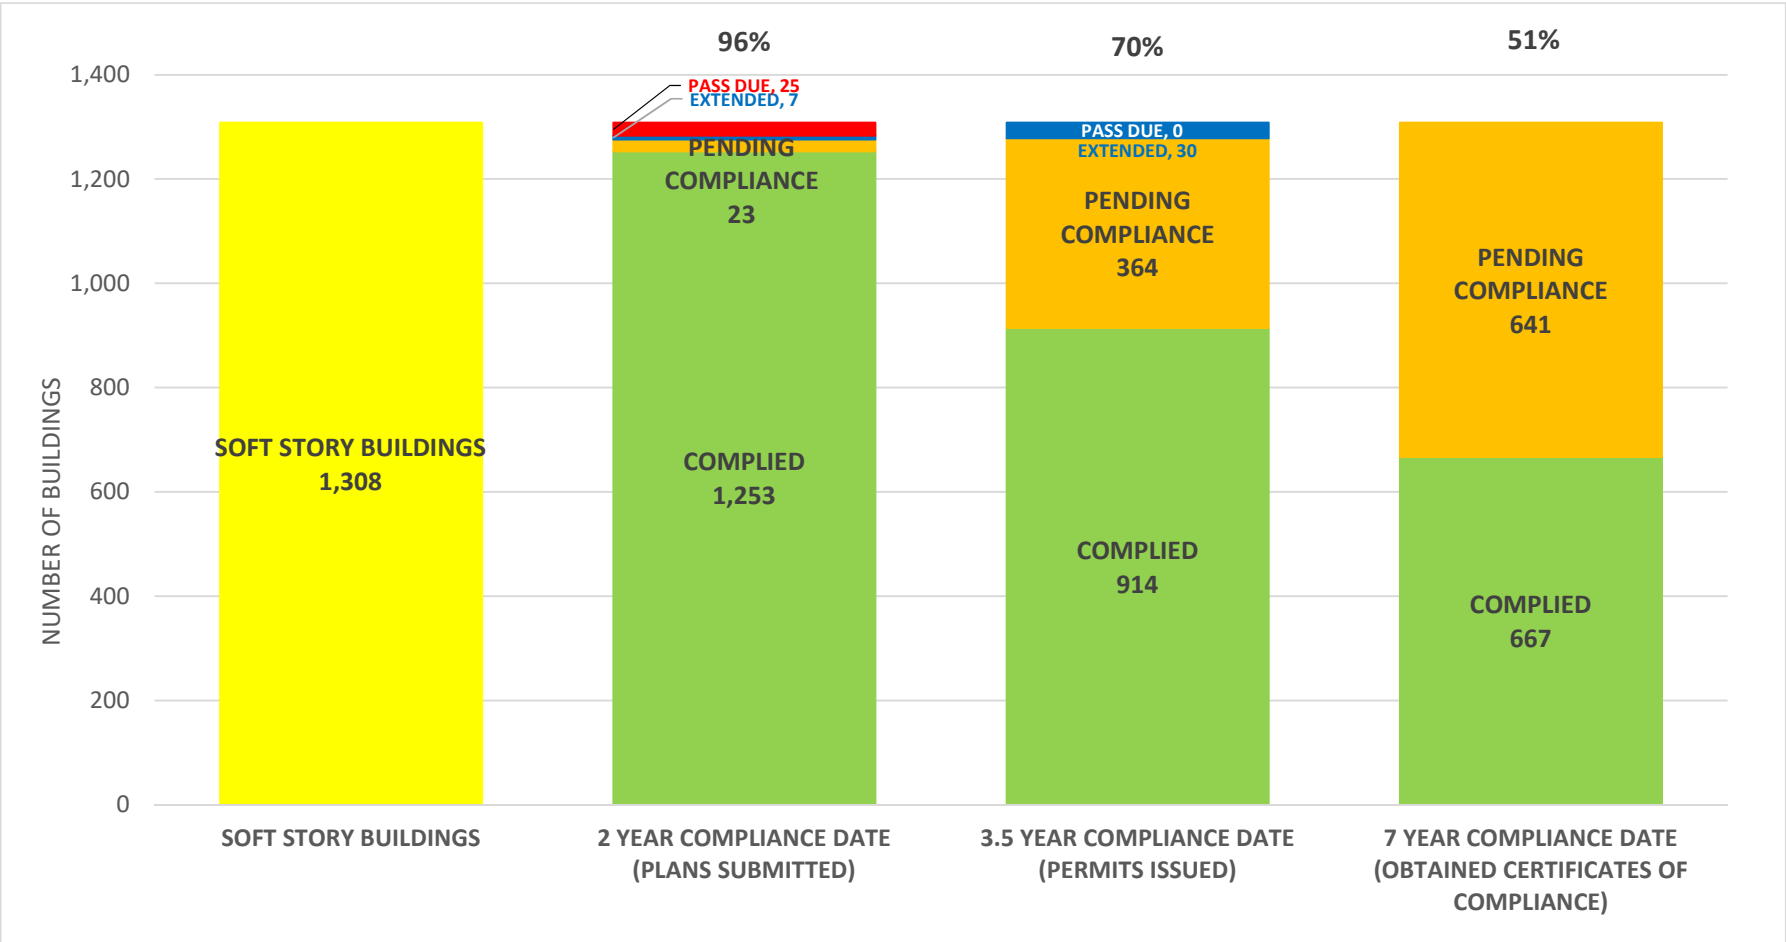

SOFT STORY RETROFIT PROGRAM STATUS FOR CD 7 AS OF July 1, 2021

SOFT STORY RETROFIT PROGRAM STATUS FOR CD 8 AS OF July 1, 2021

SOFT STORY RETROFIT PROGRAM STATUS FOR CD 9 AS OF July 1, 2021

SOFT STORY RETROFIT PROGRAM STATUS FOR CD 10 AS OF July 1, 2021