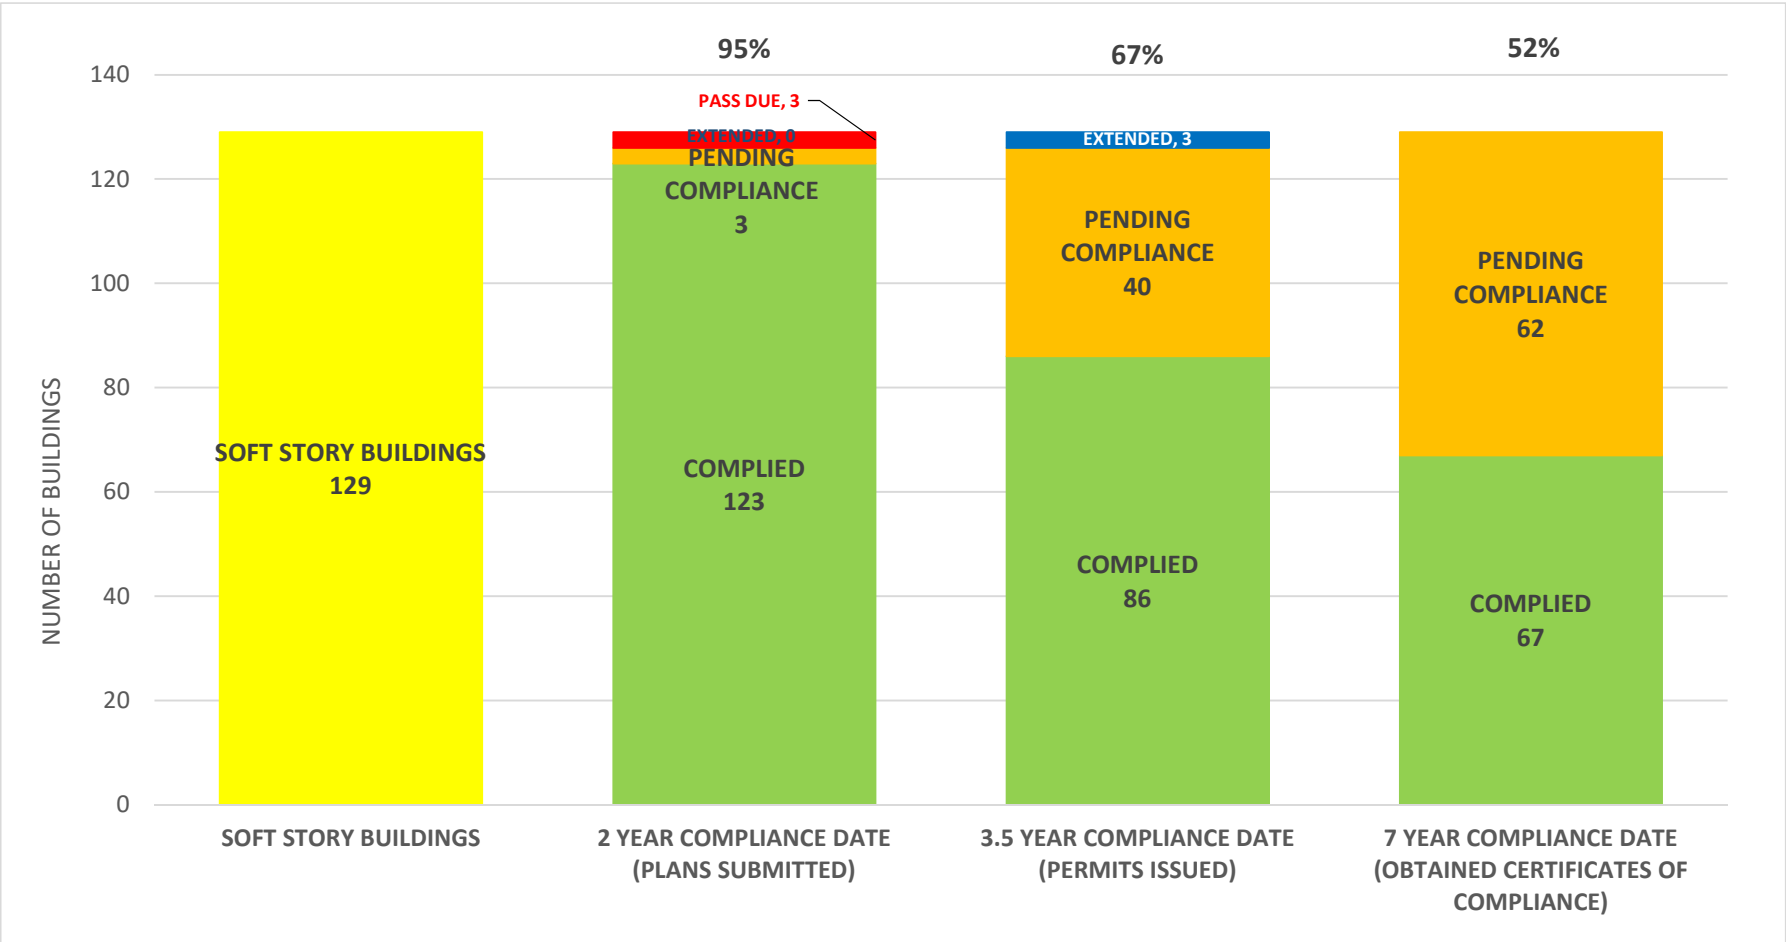

SOFT STORY RETROFIT PROGRAM STATUS FOR CD 7 AS OF July 1, 2021