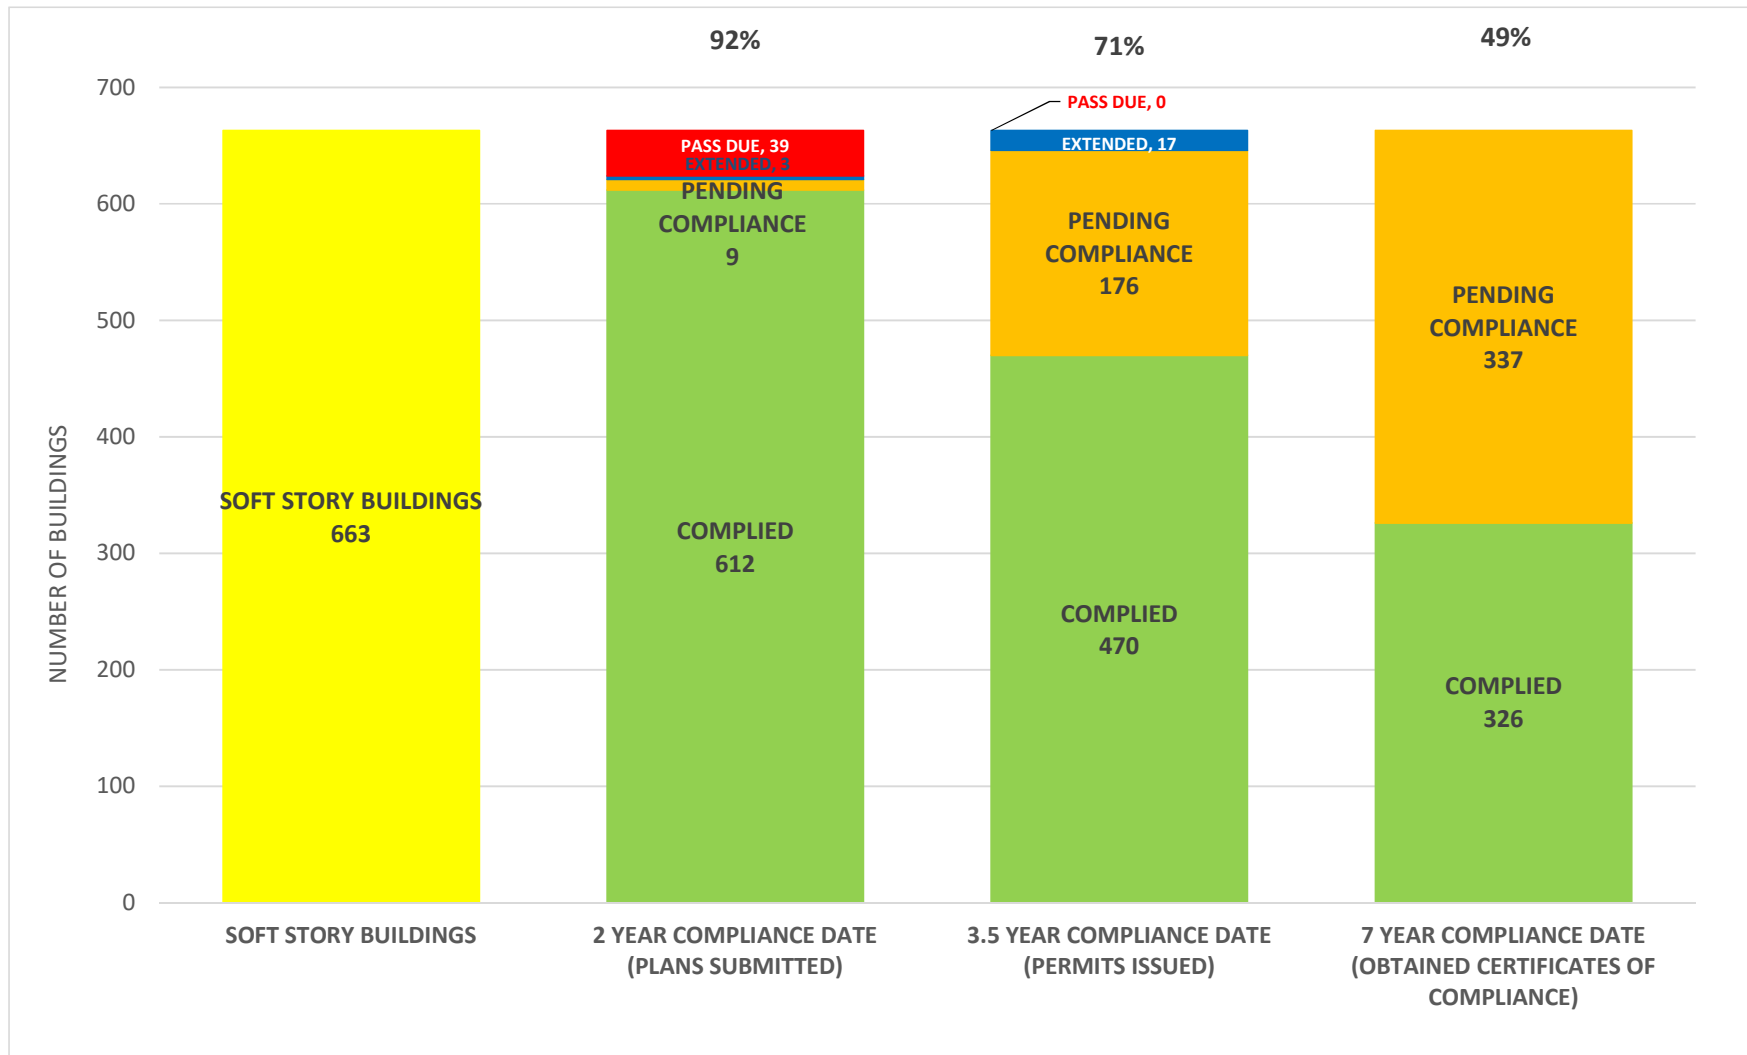

SOFT STORY RETROFIT PROGRAM STATUS FOR CD 3 AS OF July 1, 2021

SOFT STORY RETROFIT PROGRAM STATUS FOR CD 4 AS OF July 1, 2021

SOFT STORY RETROFIT PROGRAM STATUS FOR CD 5 AS OF July 1, 2021

SOFT STORY RETROFIT PROGRAM STATUS FOR CD 6 AS OF July 1, 2021