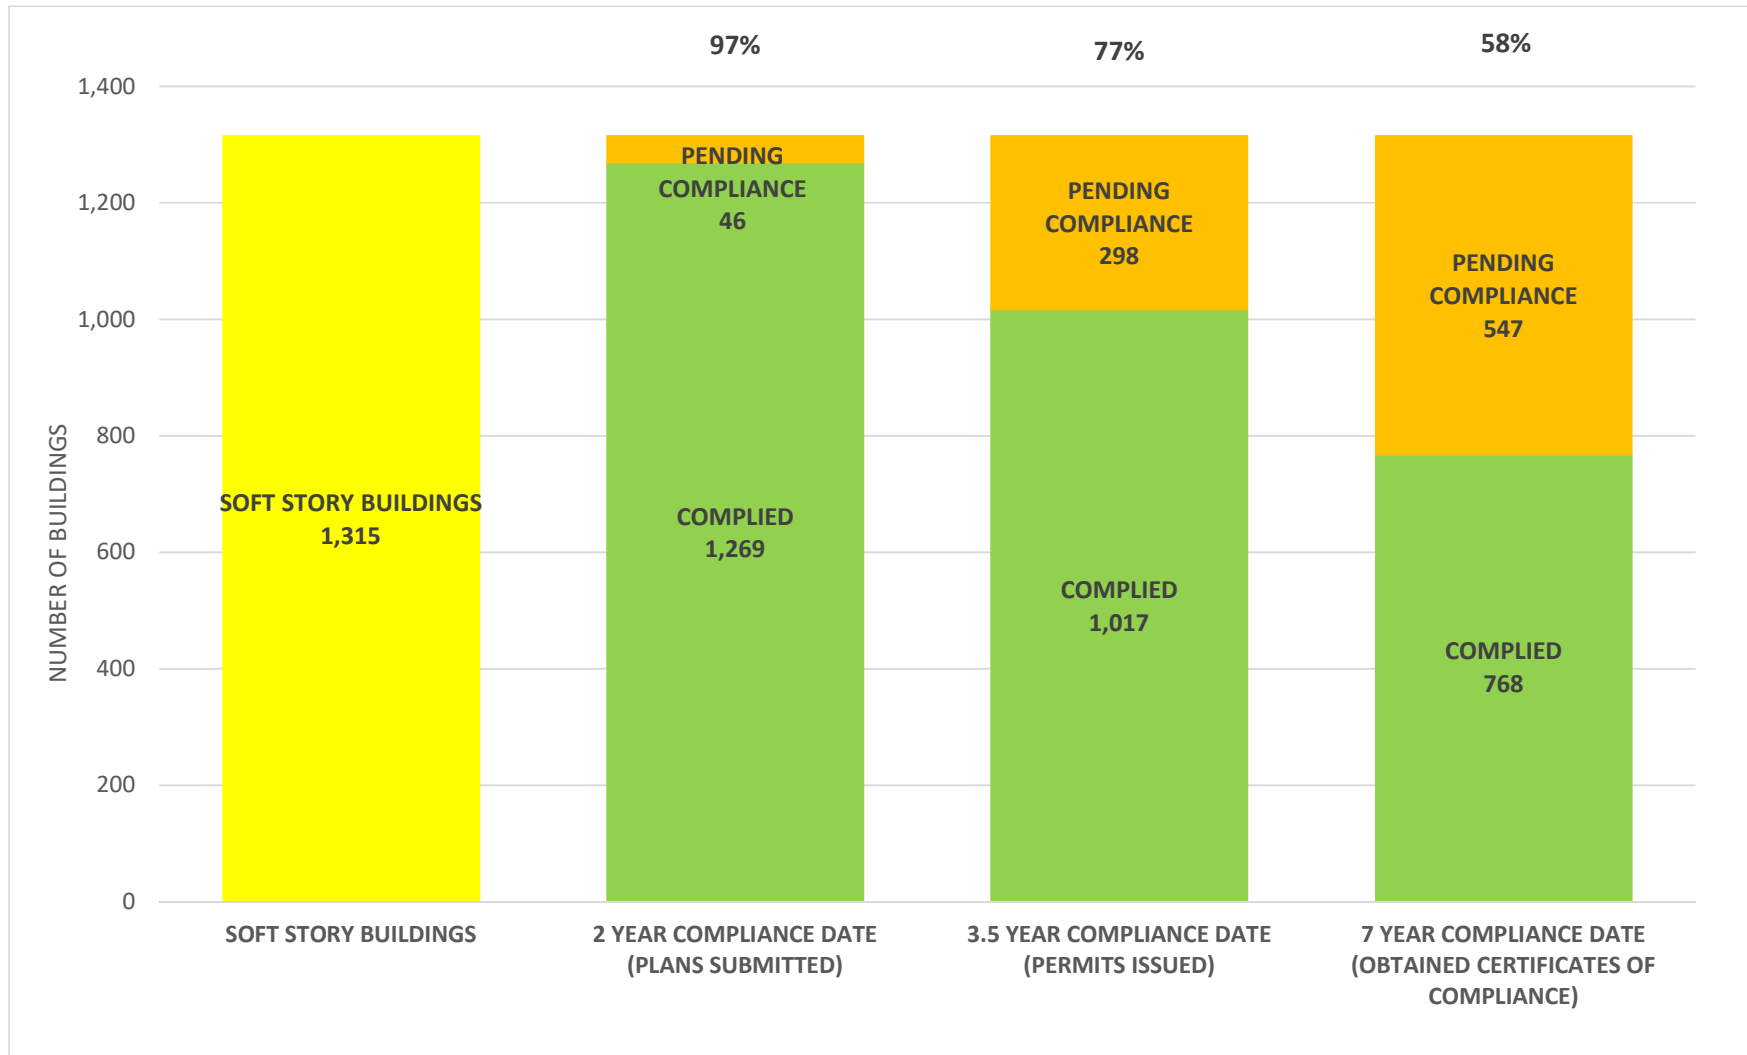

SOFT STORY RETROFIT PROGRAM STATUS FOR CD 4 AS OF September 1, 2021