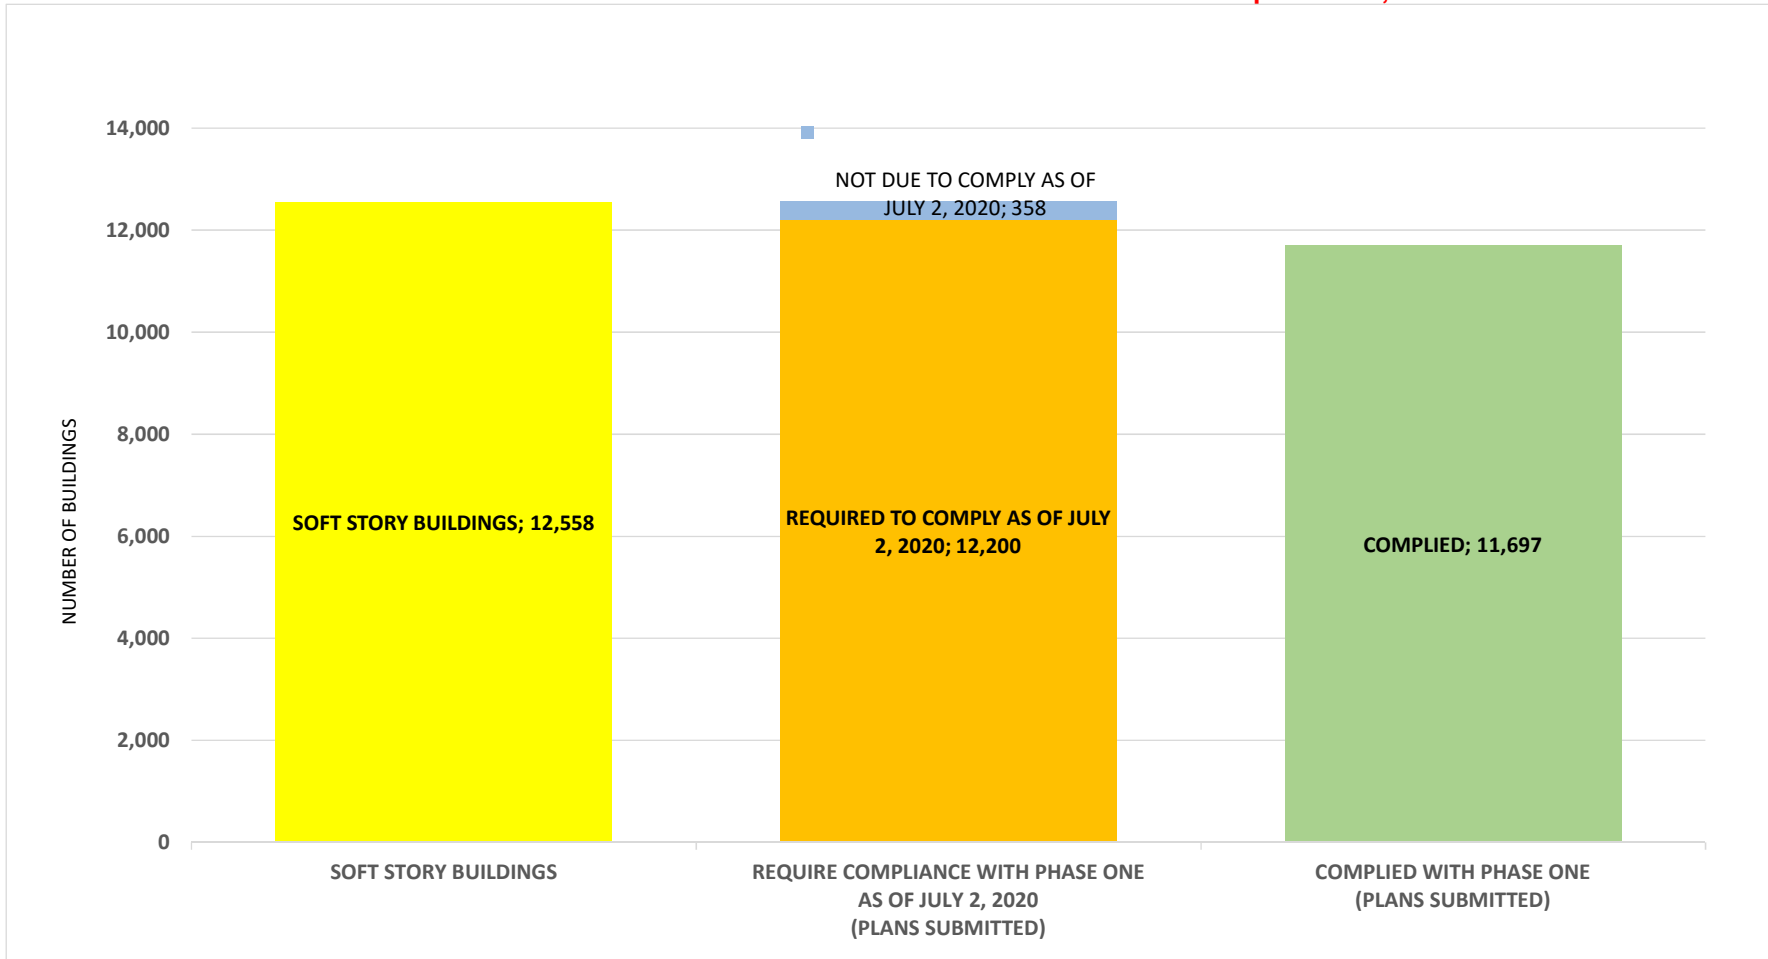

SOFT STORY RETROFIT PROGRAM STATUS AS OF **September 1, 2021**

SOFT STORY RETROFIT PROGRAM STATUS FOR PHASE 1 AS OF September 1, 2021

SOFT STORY RETROFIT PROGRAM STATUS FOR CD 1 AS OF September 1, 2021

SOFT STORY RETROFIT PROGRAM STATUS FOR CD 2 AS OF September 1, 2021