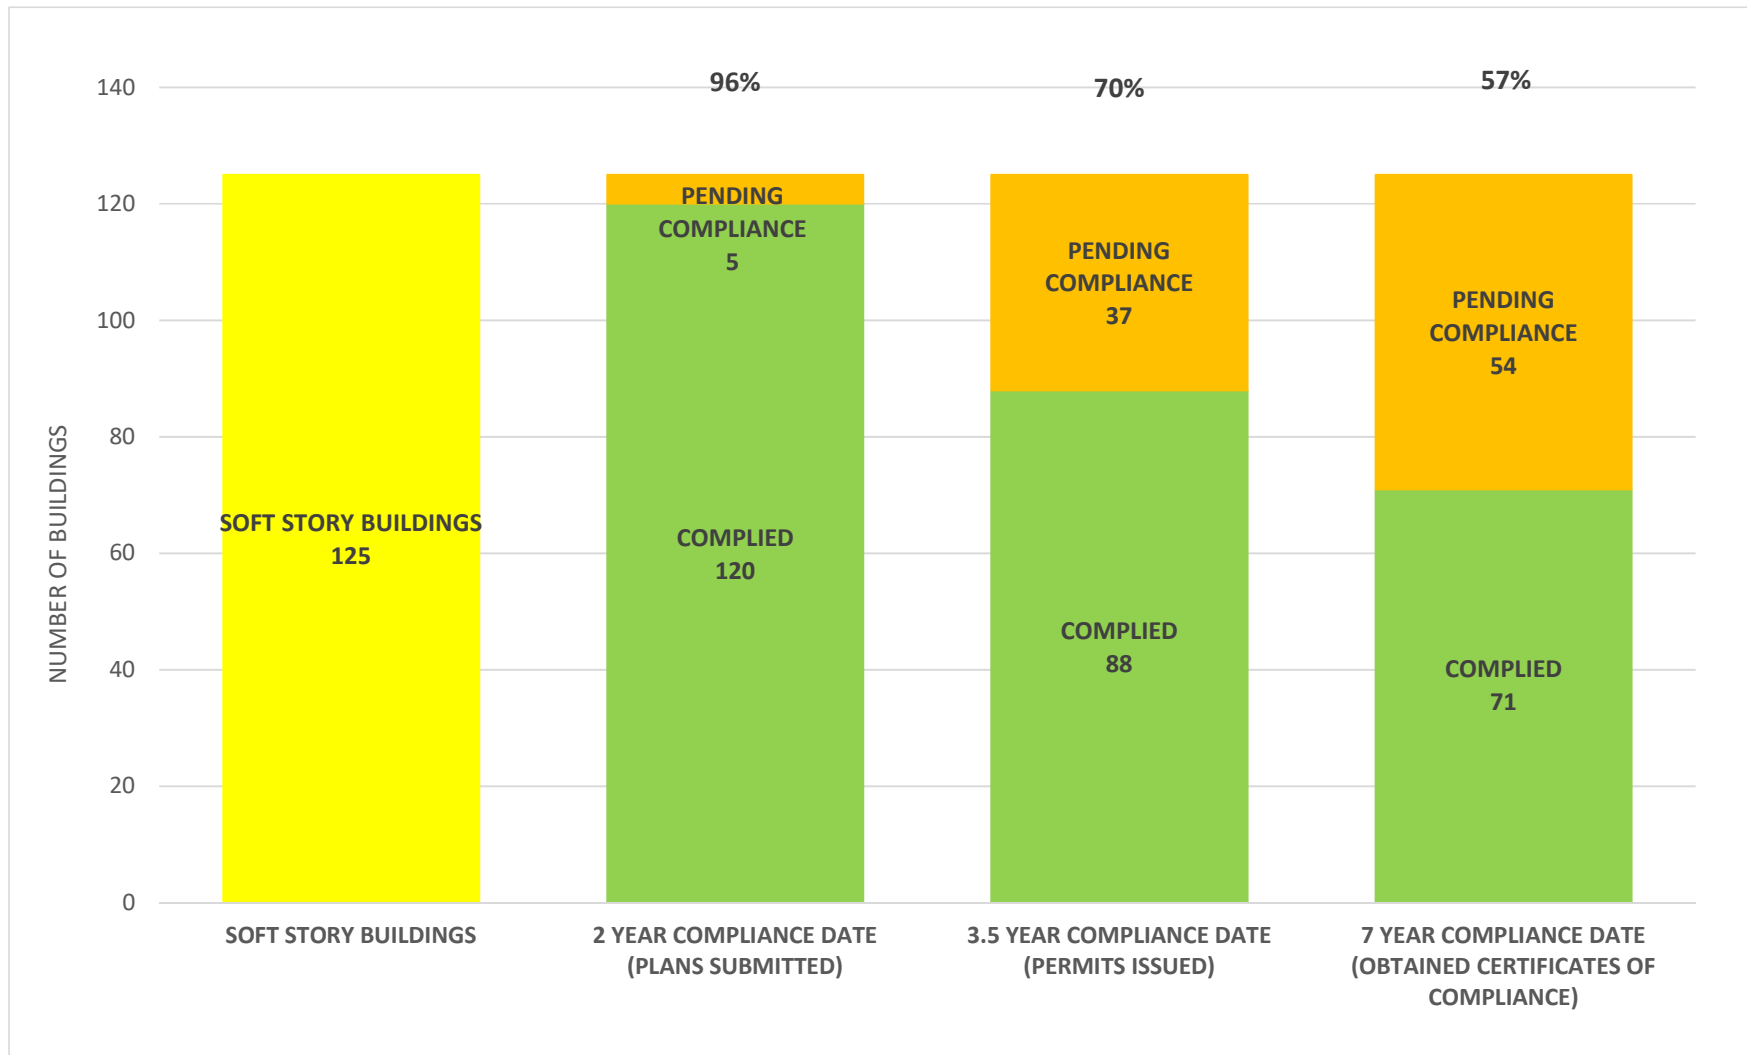

SOFT STORY RETROFIT PROGRAM STATUS FOR CD 7 AS OF September 1, 2021