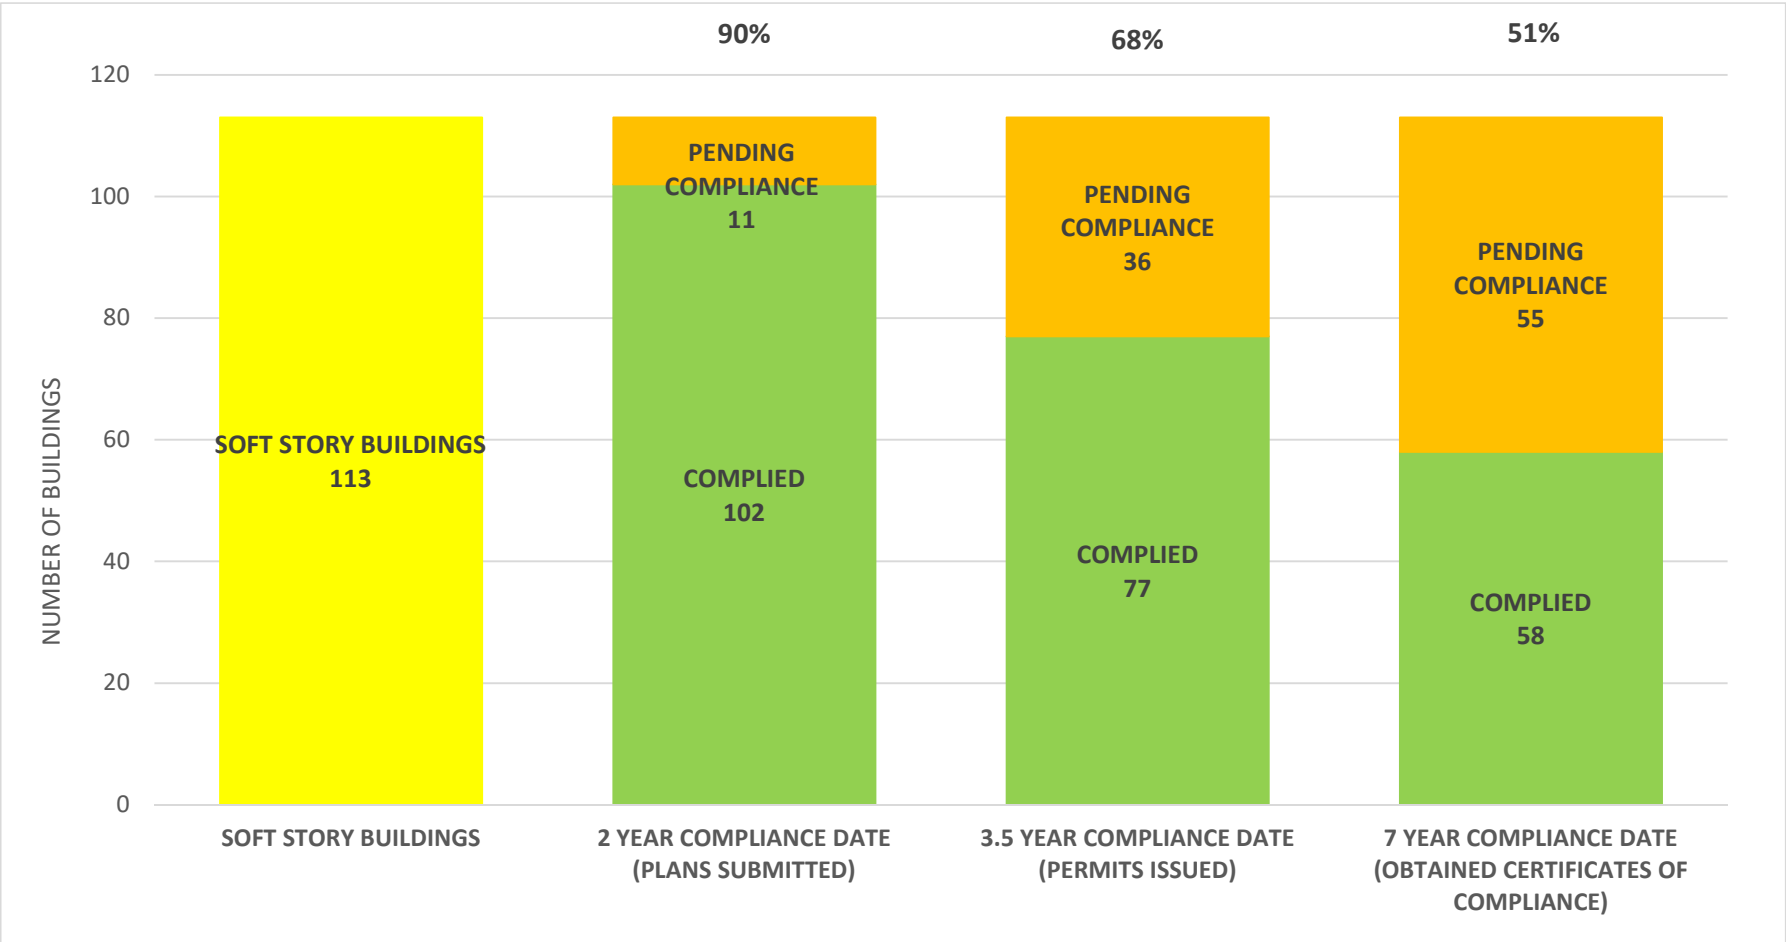

SOFT STORY RETROFIT PROGRAM STATUS FOR CD 9 AS OF September 1, 2021