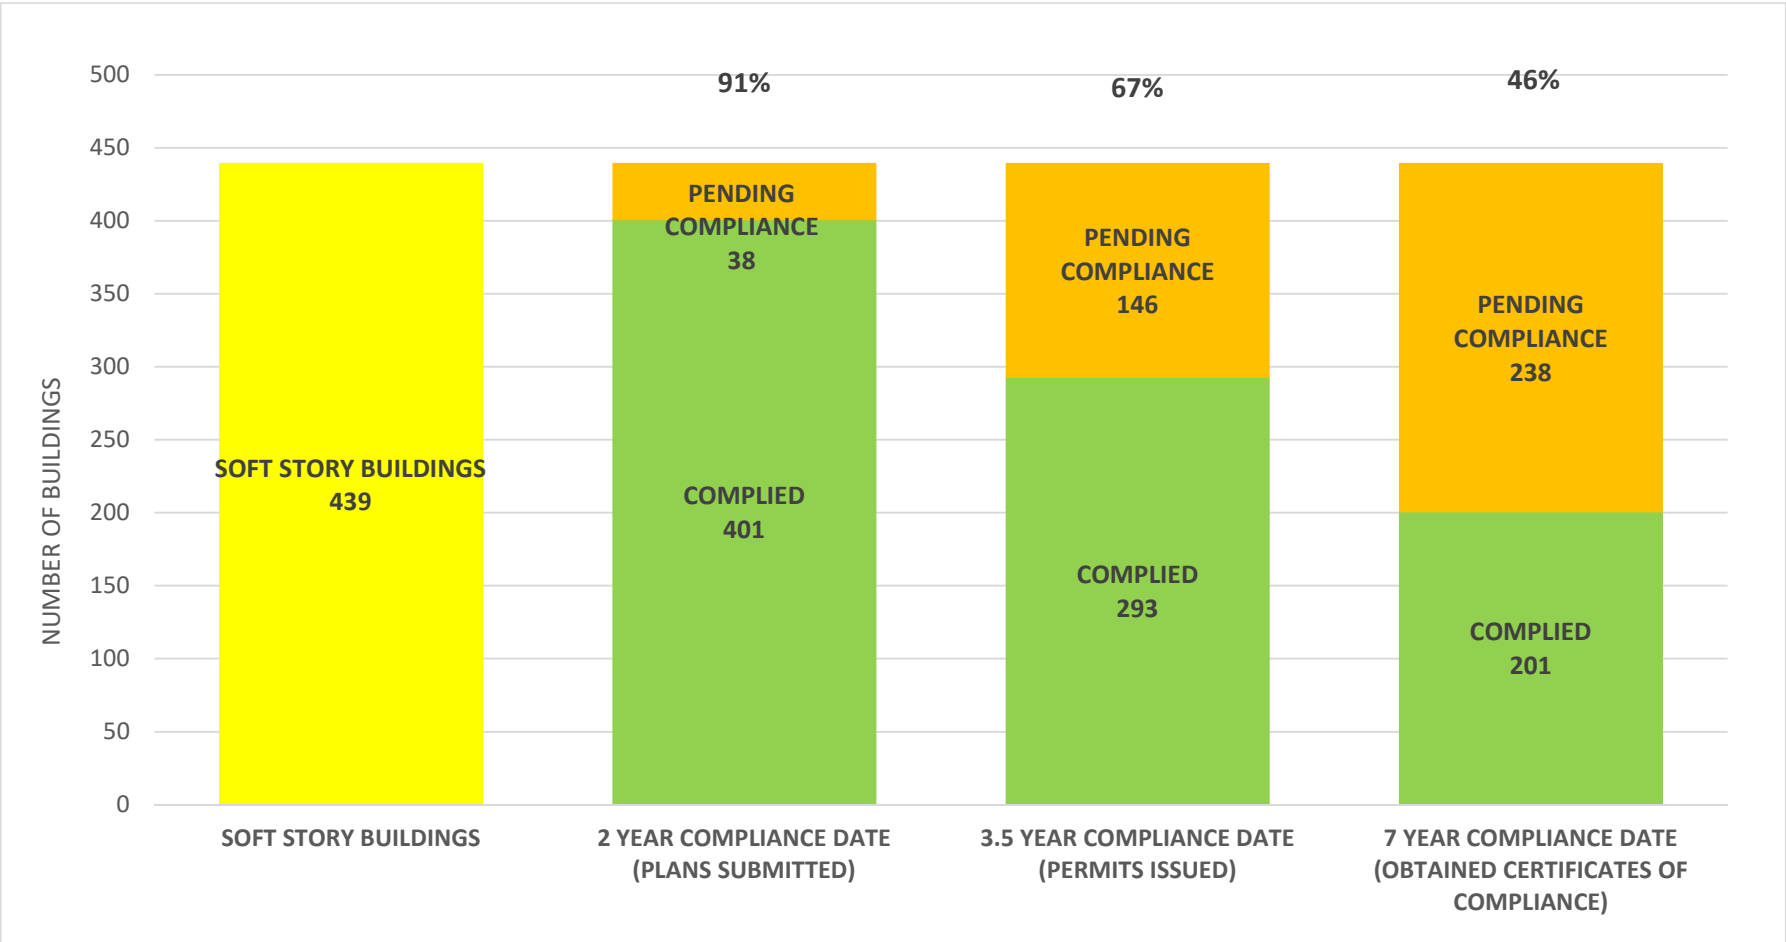

SOFT STORY RETROFIT PROGRAM STATUS FOR CD 8 AS OF September 1, 2021