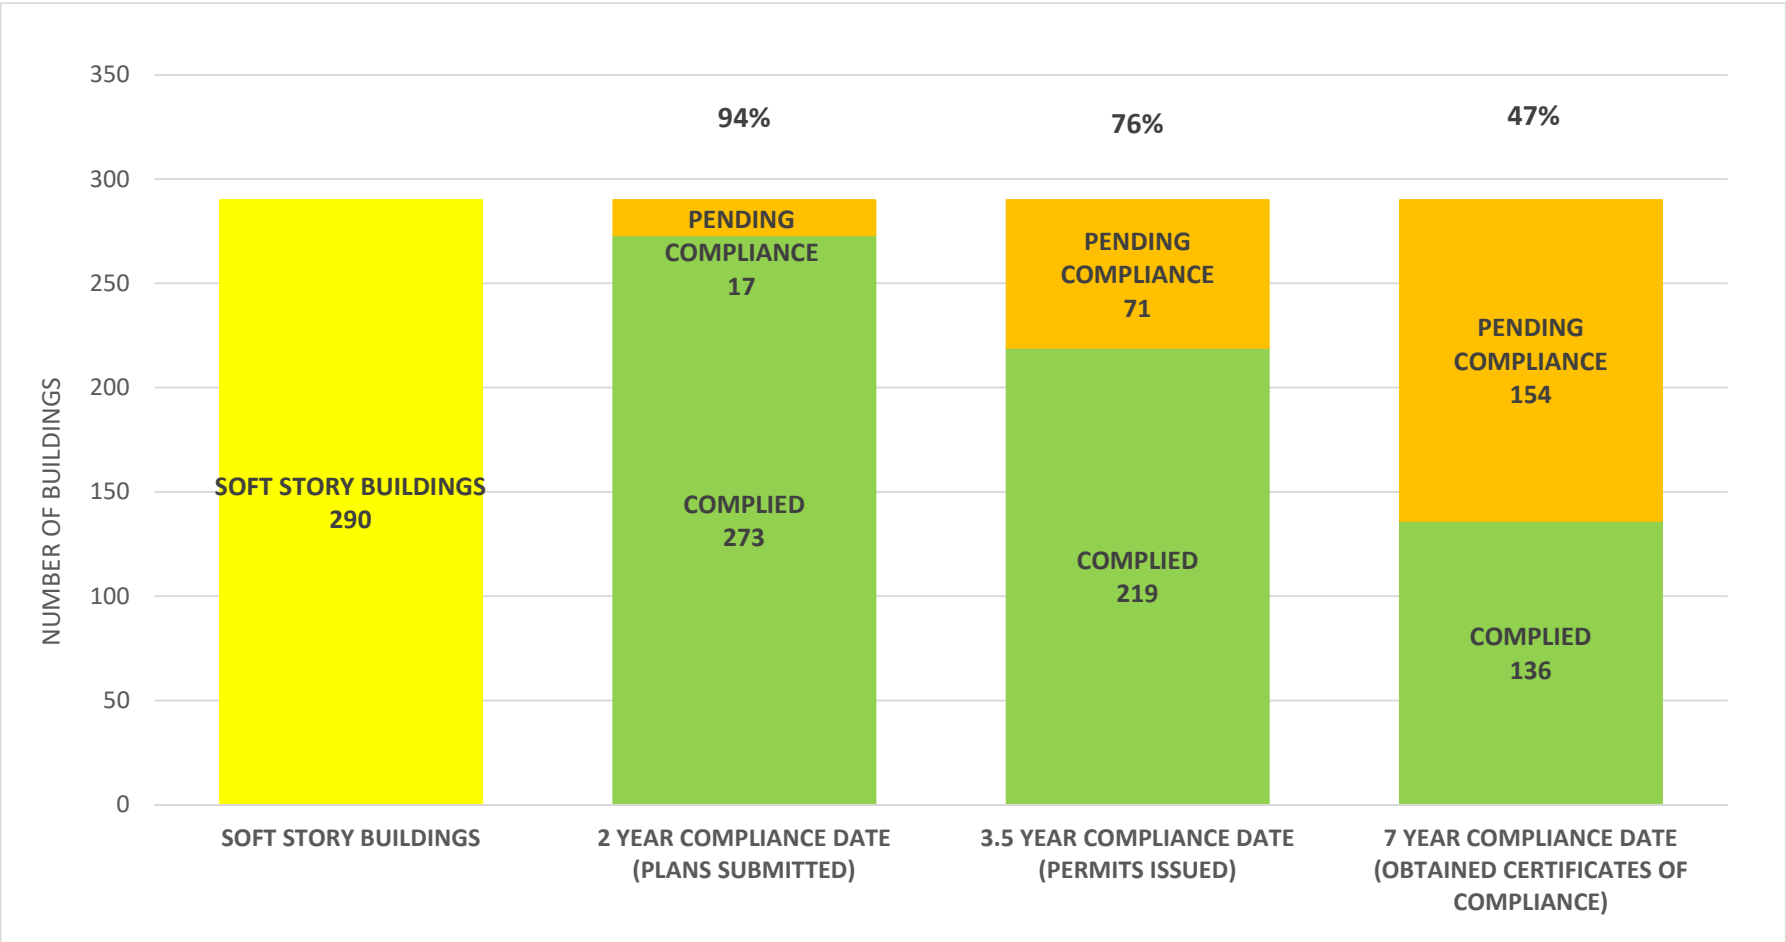

SOFT STORY RETROFIT PROGRAM STATUS FOR CD 12 AS OF September 1, 2021