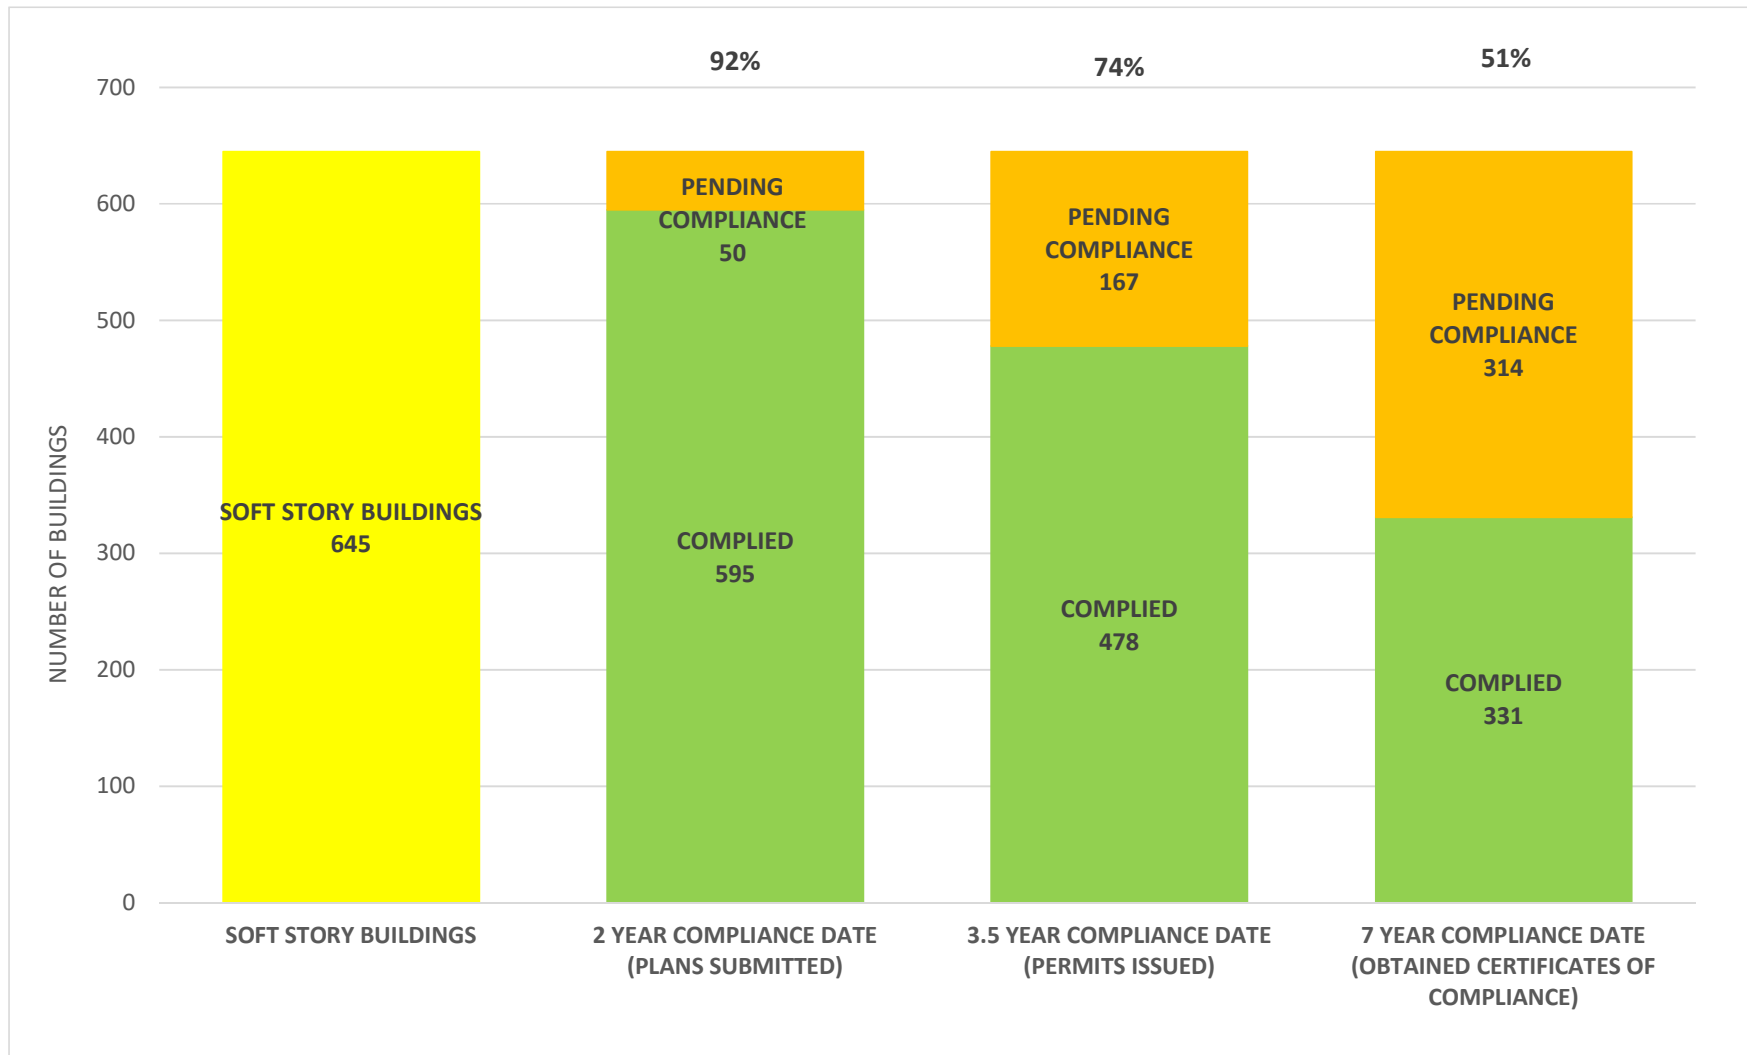

SOFT STORY RETROFIT PROGRAM STATUS FOR CD 6 AS OF September 1, 2021