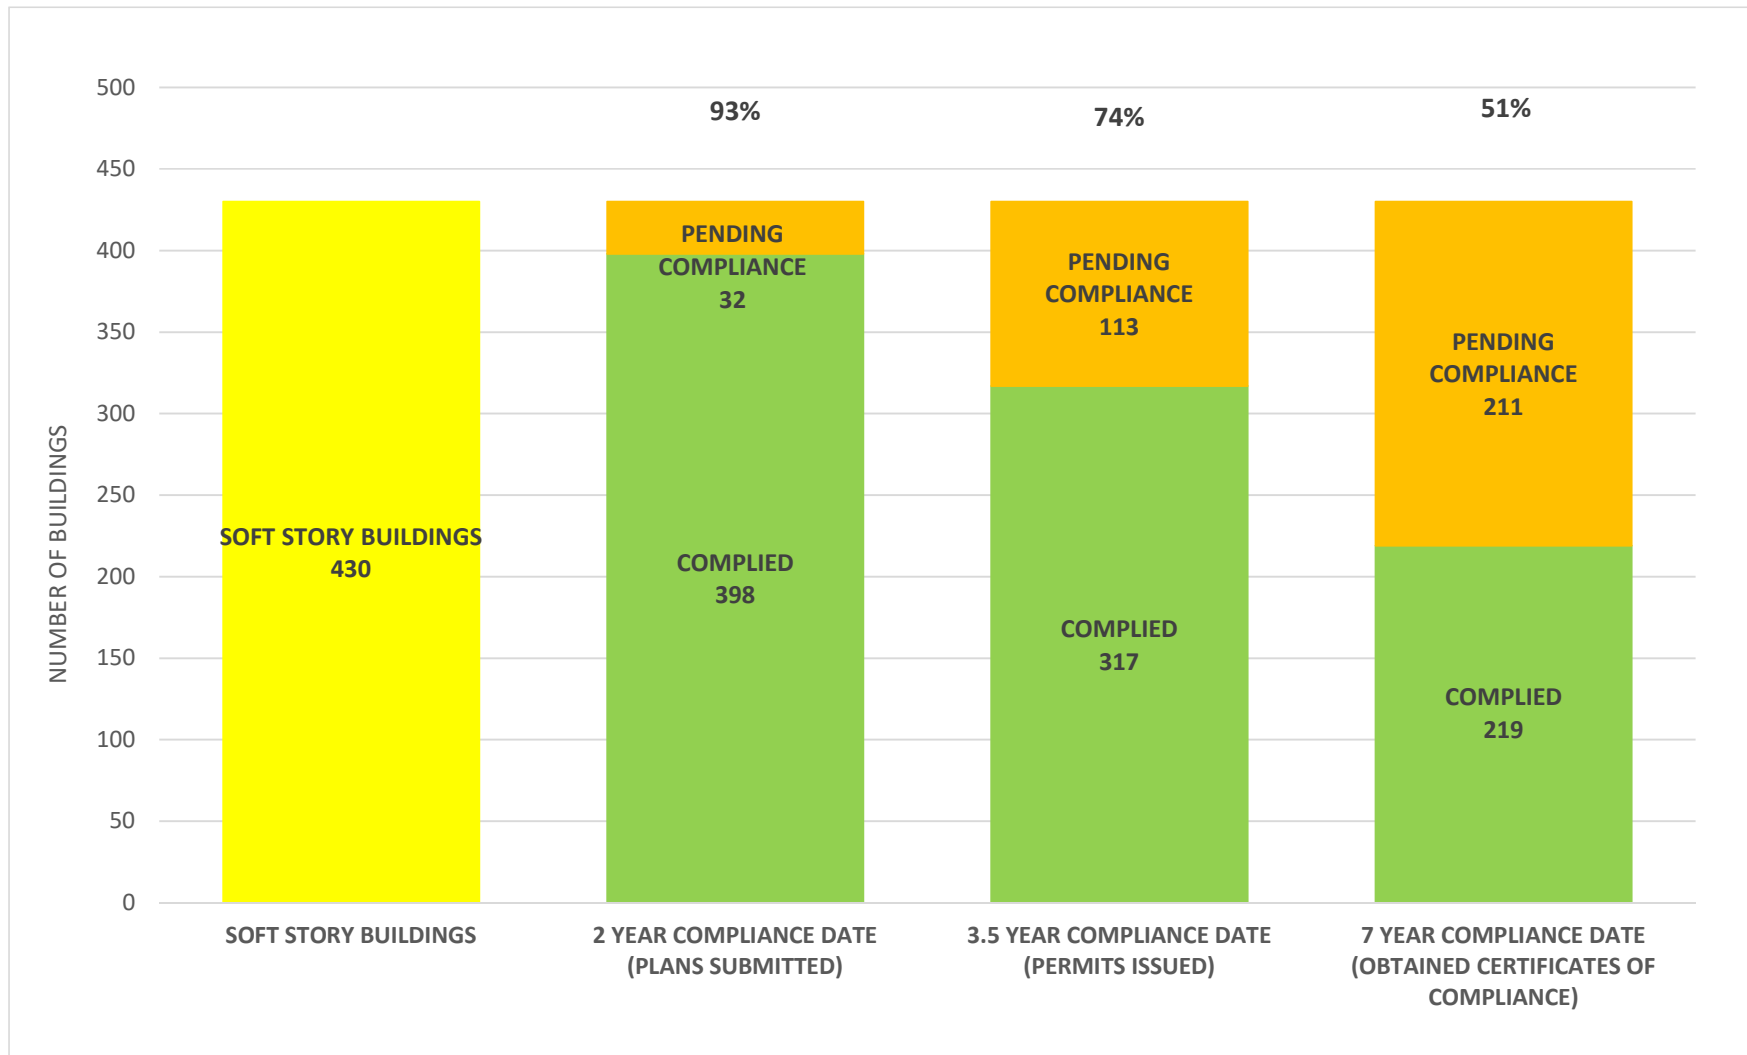

SOFT STORY RETROFIT PROGRAM STATUS AS OF **September 1, 2021**

SOFT STORY RETROFIT PROGRAM STATUS FOR PHASE 1 AS OF September 1, 2021

SOFT STORY RETROFIT PROGRAM STATUS FOR CD 1 AS OF September 1, 2021

SOFT STORY RETROFIT PROGRAM STATUS FOR CD 2 AS OF September 1, 2021