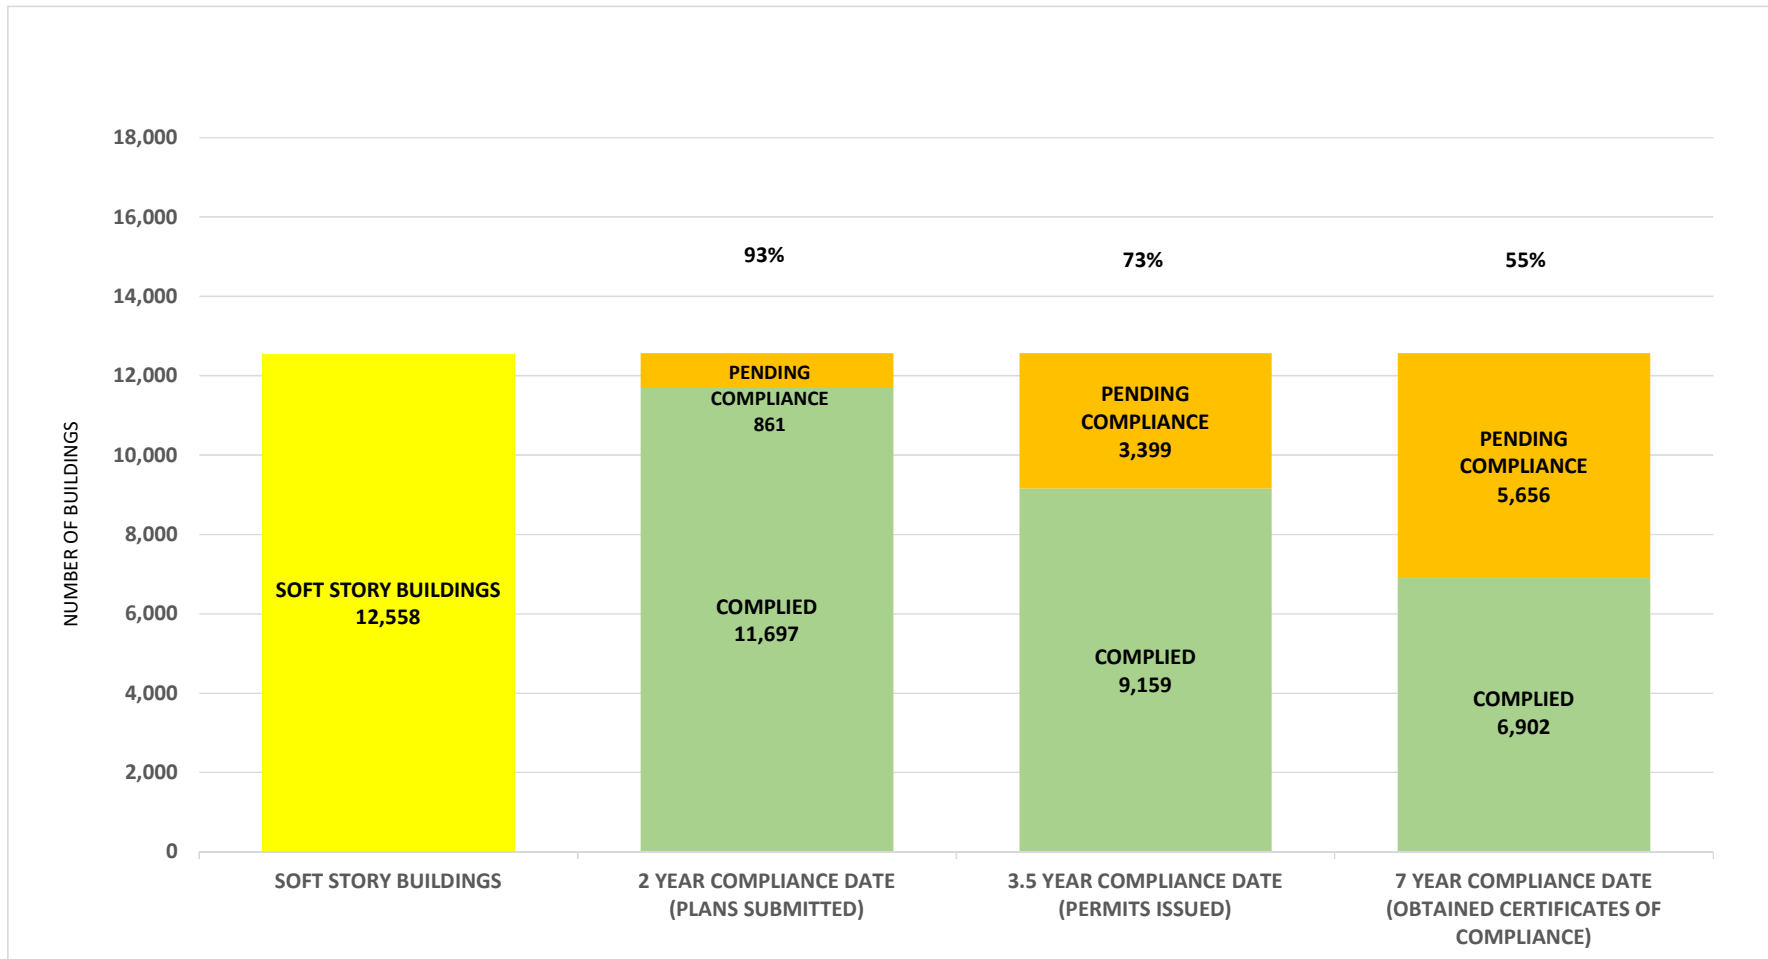

SOFT STORY RETROFIT PROGRAM STATUS AS OF **September 1, 2021**

SOFT STORY RETROFIT PROGRAM STATUS FOR PHASE 1 AS OF September 1, 2021

SOFT STORY RETROFIT PROGRAM STATUS FOR CD 1 AS OF September 1, 2021

SOFT STORY RETROFIT PROGRAM STATUS FOR CD 2 AS OF September 1, 2021