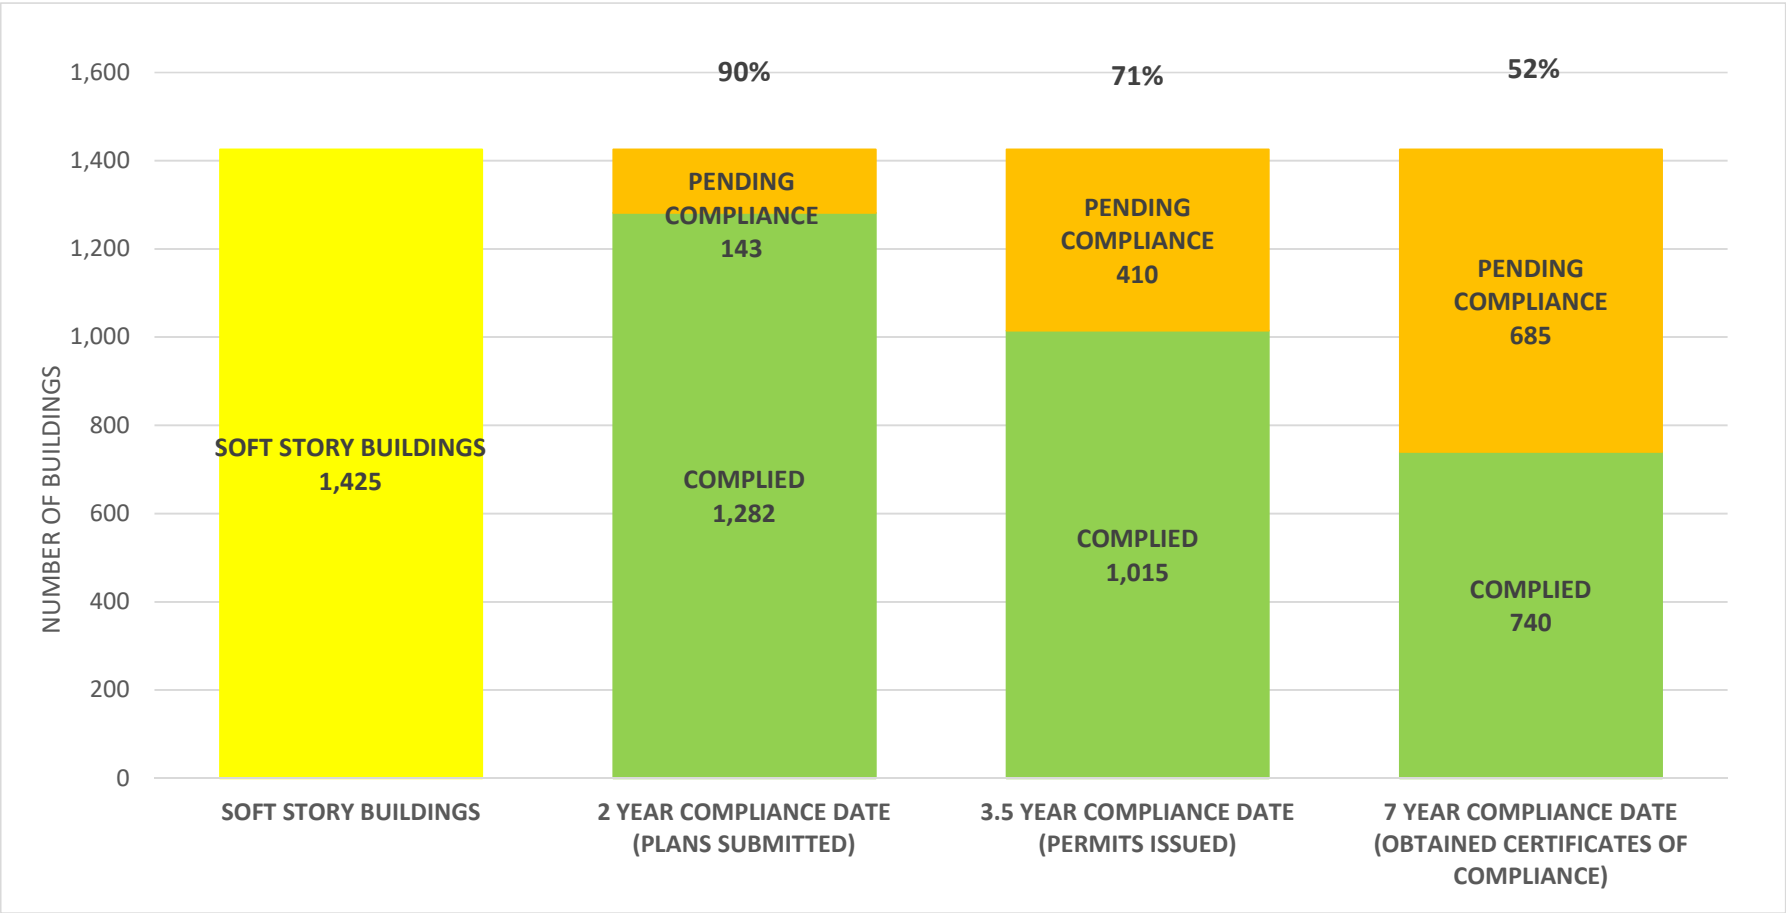

SOFT STORY RETROFIT PROGRAM STATUS AS OF **September 1, 2021**

SOFT STORY RETROFIT PROGRAM STATUS FOR PHASE 1 AS OF September 1, 2021

SOFT STORY RETROFIT PROGRAM STATUS FOR CD 1 AS OF September 1, 2021

SOFT STORY RETROFIT PROGRAM STATUS FOR CD 2 AS OF September 1, 2021