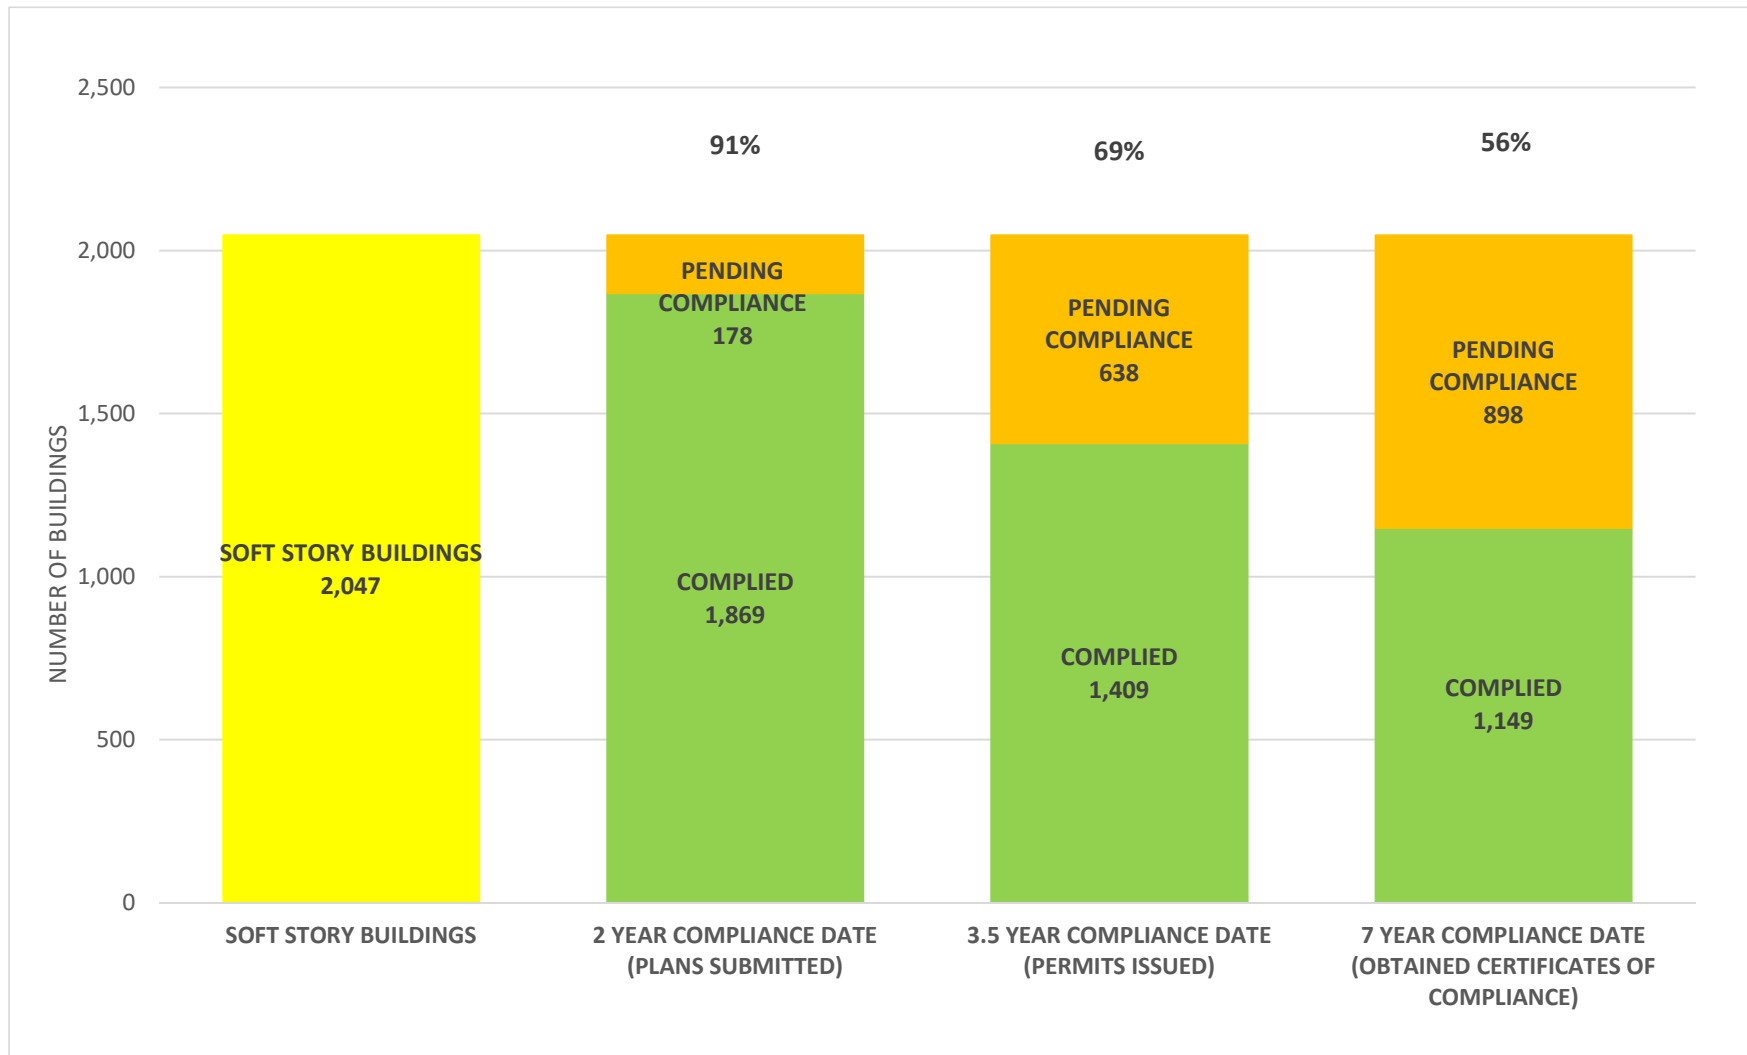

SOFT STORY RETROFIT PROGRAM STATUS FOR CD 11 AS OF September 1, 2021