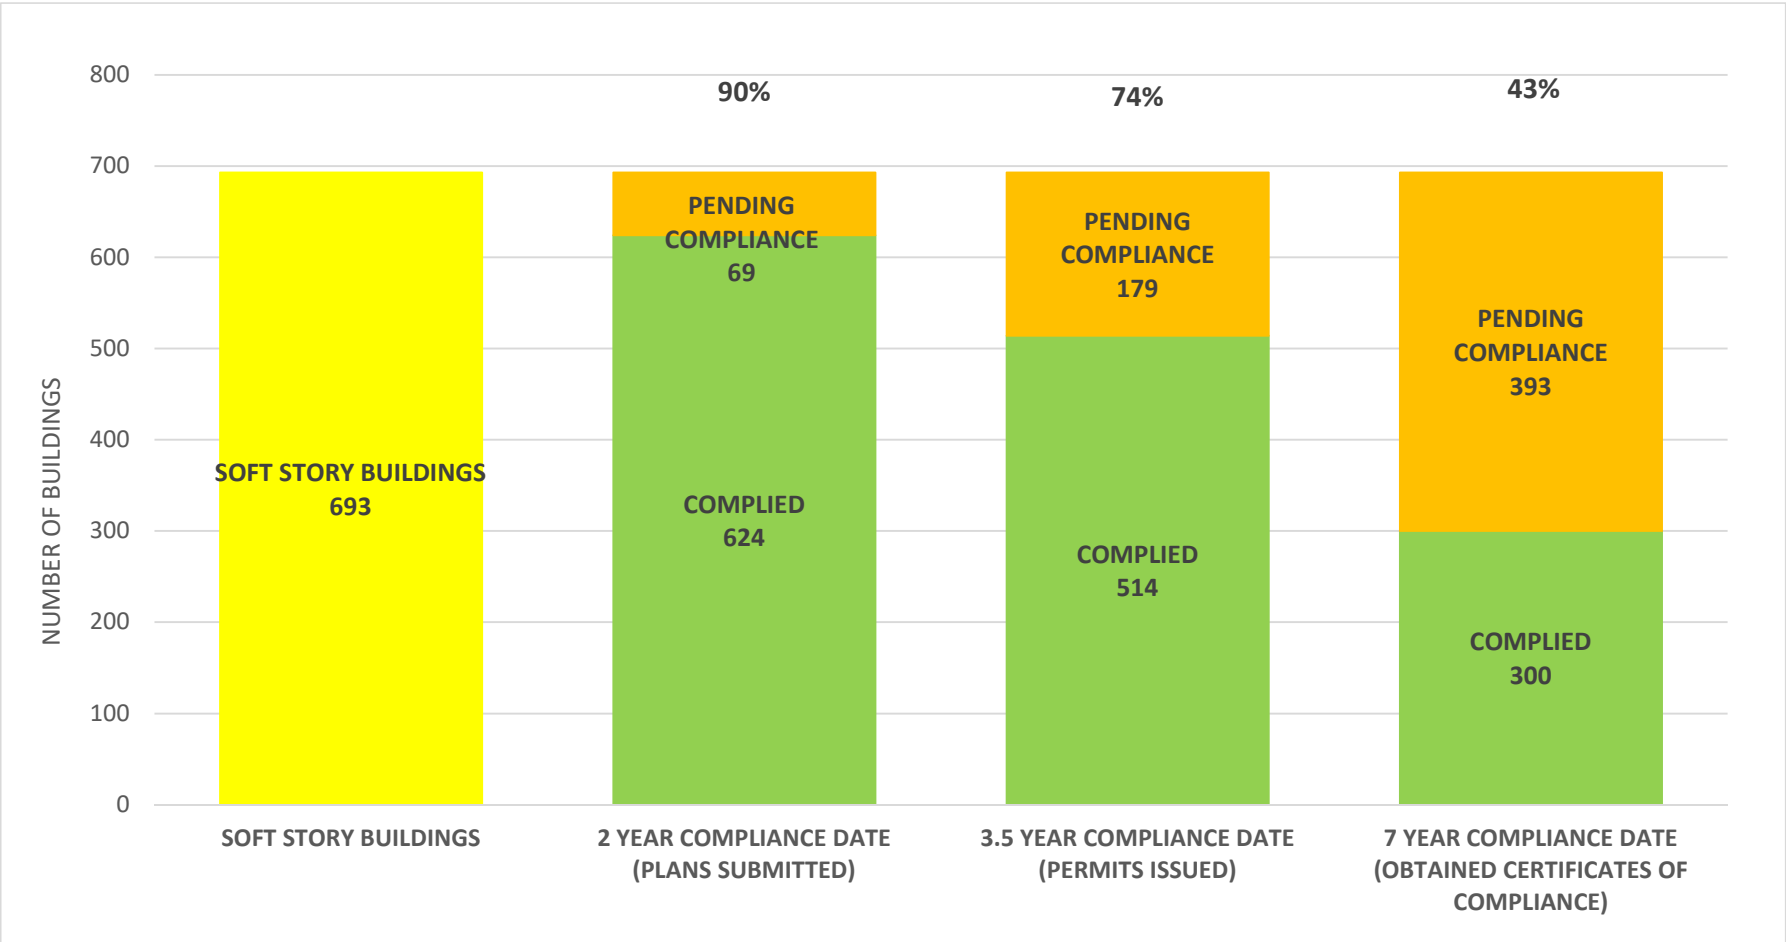

SOFT STORY RETROFIT PROGRAM STATUS FOR CD 3 AS OF September 1, 2021