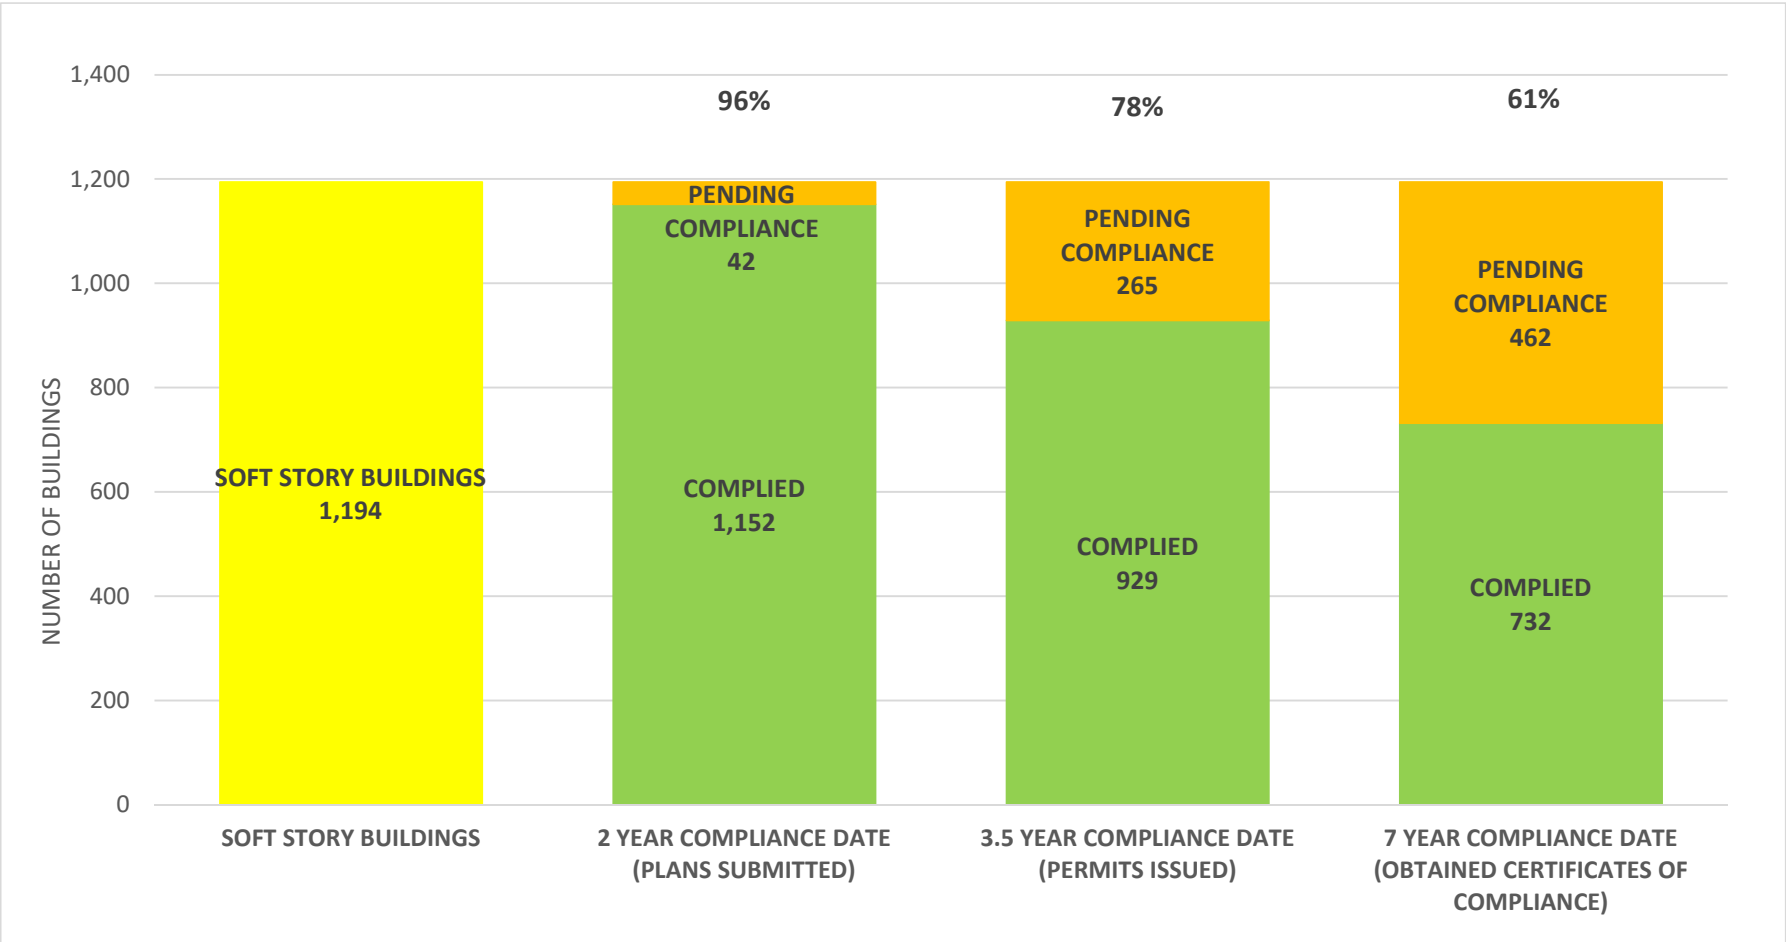

SOFT STORY RETROFIT PROGRAM STATUS FOR CD 13 AS OF September 1, 2021