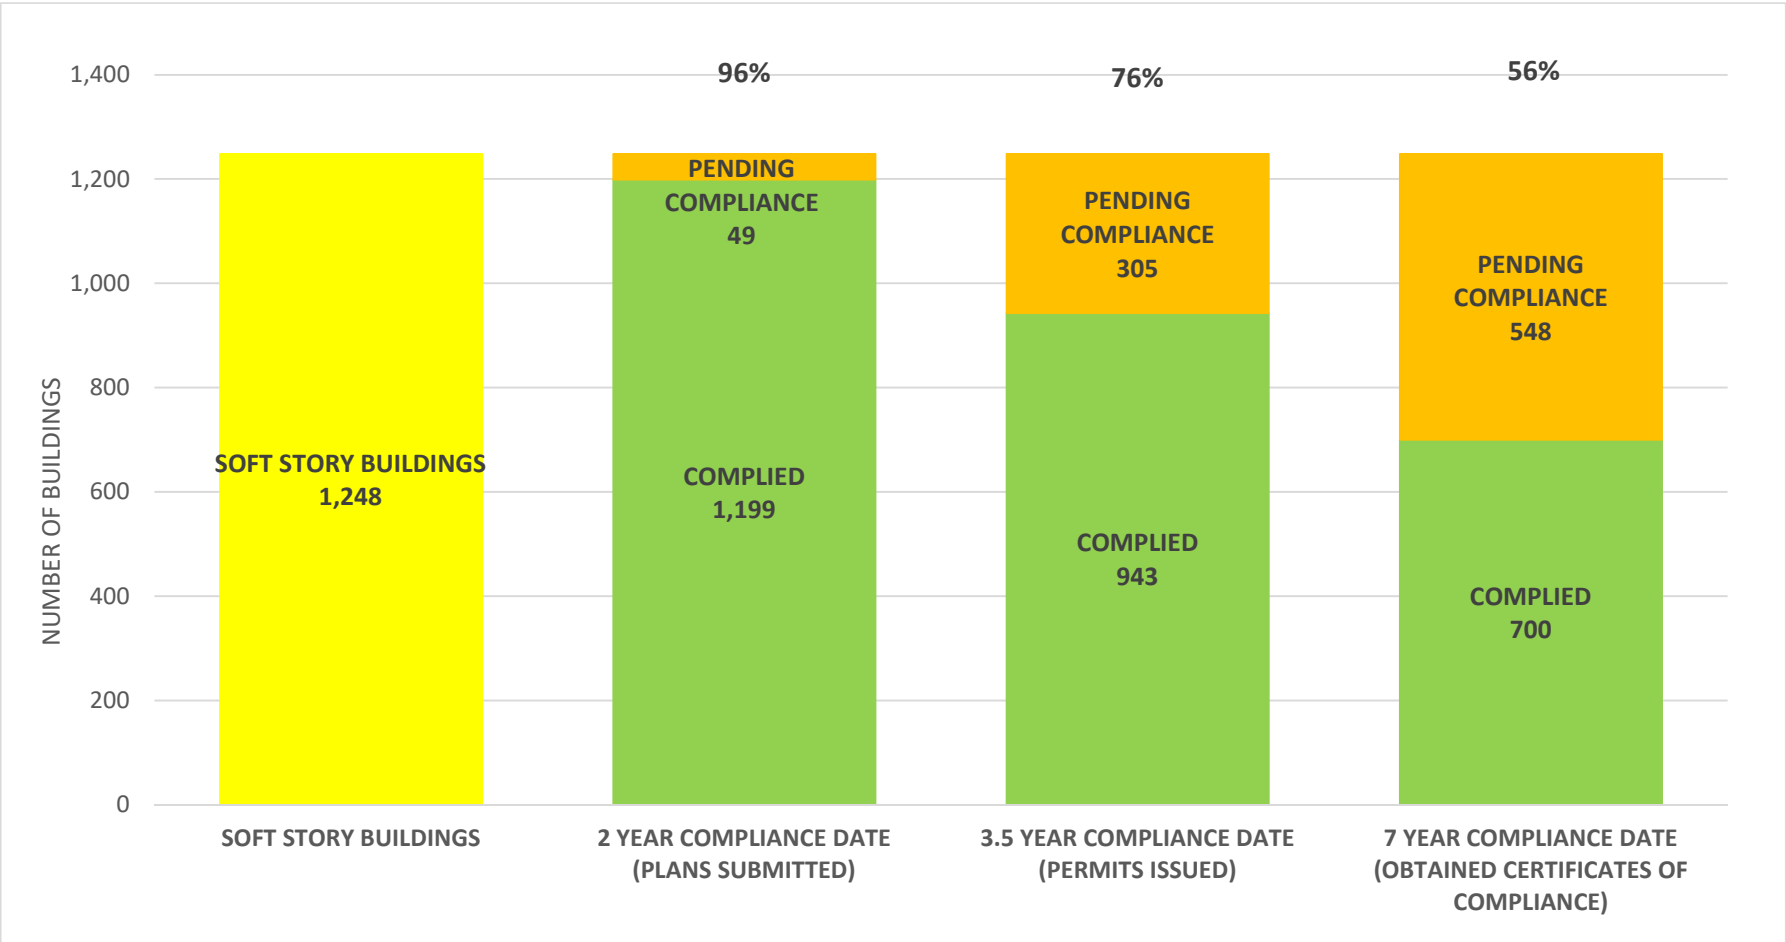

SOFT STORY RETROFIT PROGRAM STATUS FOR CD 10 AS OF September 1, 2021