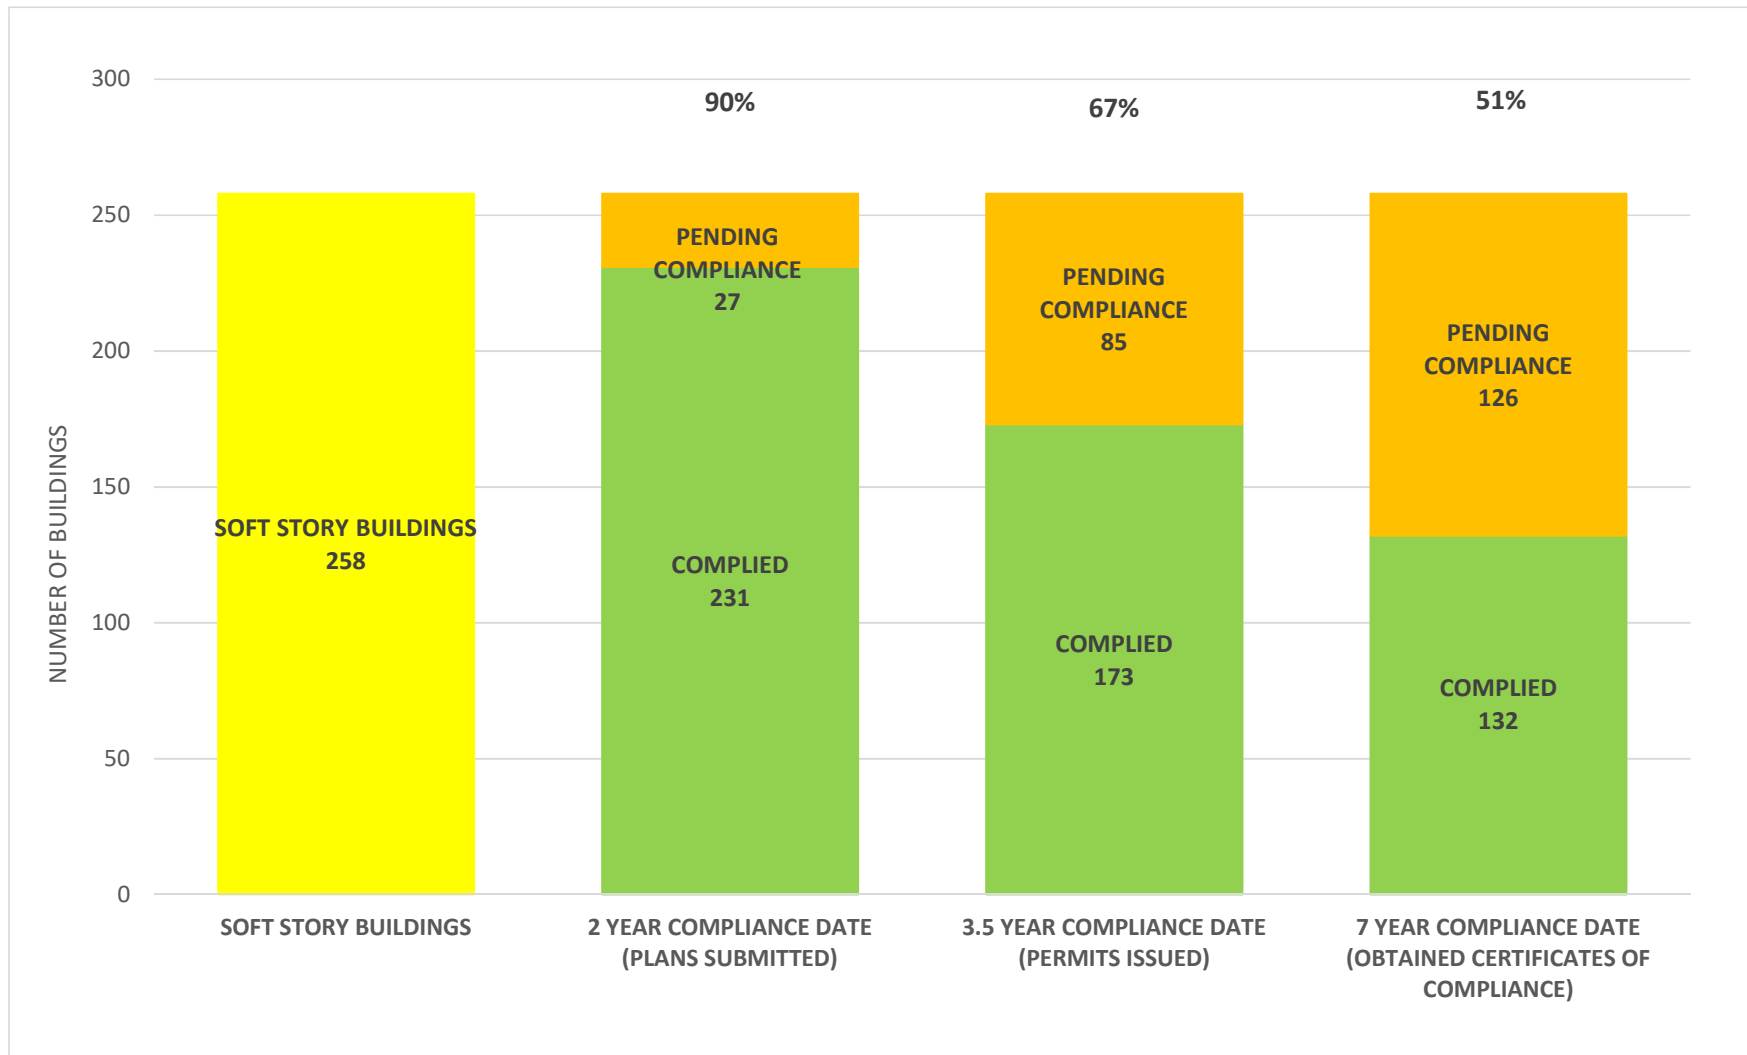

SOFT STORY RETROFIT PROGRAM STATUS FOR CD 9 AS OF September 1, 2021

SOFT STORY RETROFIT PROGRAM STATUS FOR CD 10 AS OF September 1, 2021

SOFT STORY RETROFIT PROGRAM STATUS FOR CD 11 AS OF September 1, 2021

SOFT STORY RETROFIT PROGRAM STATUS FOR CD 12 AS OF September 1, 2021

SOFT STORY RETROFIT PROGRAM STATUS FOR CD 13 AS OF September 1, 2021

SOFT STORY RETROFIT PROGRAM STATUS FOR CD 14 AS OF September 1, 2021