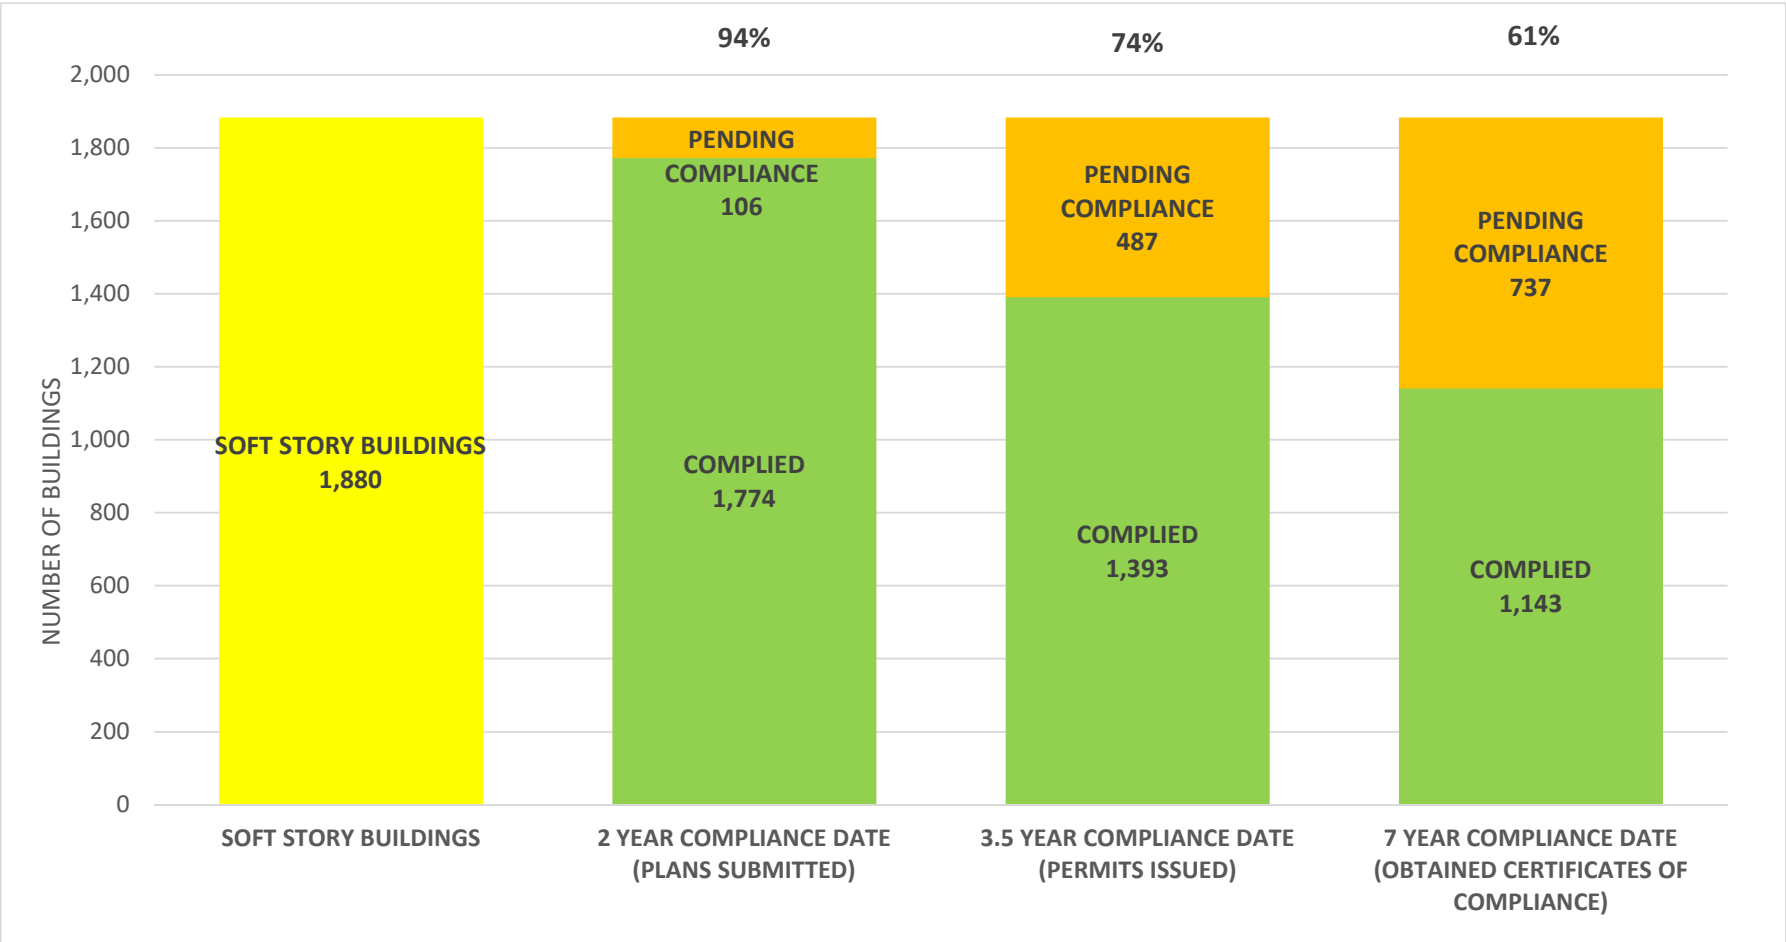

SOFT STORY RETROFIT PROGRAM STATUS FOR CD 5 AS OF September 1, 2021