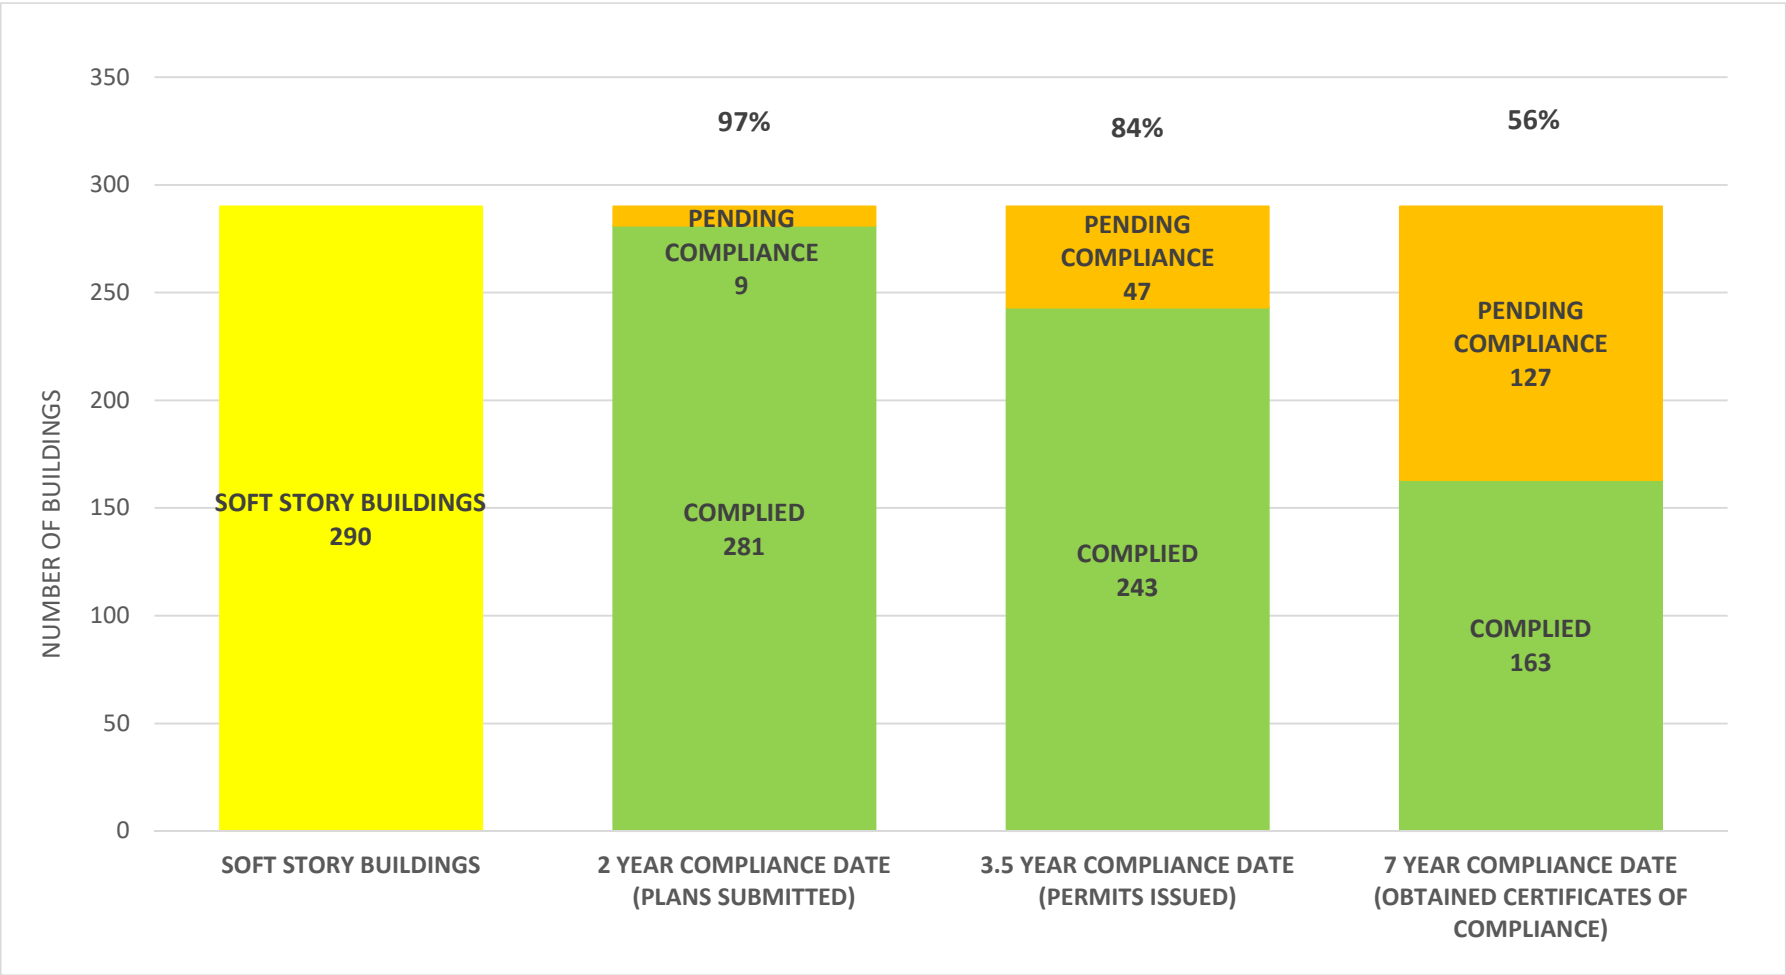

SOFT STORY RETROFIT PROGRAM STATUS FOR CD 8 AS OF July 1, 2022

SOFT STORY RETROFIT PROGRAM STATUS FOR CD 9 AS OF July 1, 2022

SOFT STORY RETROFIT PROGRAM STATUS FOR CD 10 AS OF July 1, 2022

SOFT STORY RETROFIT PROGRAM STATUS FOR CD 11 AS OF July 1, 2022

SOFT STORY RETROFIT PROGRAM STATUS FOR CD 12 AS OF July 1, 2022

SOFT STORY RETROFIT PROGRAM STATUS FOR CD 13 AS OF July 1, 2022

SOFT STORY RETROFIT PROGRAM STATUS FOR CD 14 AS OF July 1, 2022

SOFT STORY RETROFIT PROGRAM STATUS FOR CD 15 AS OF July 1, 2022