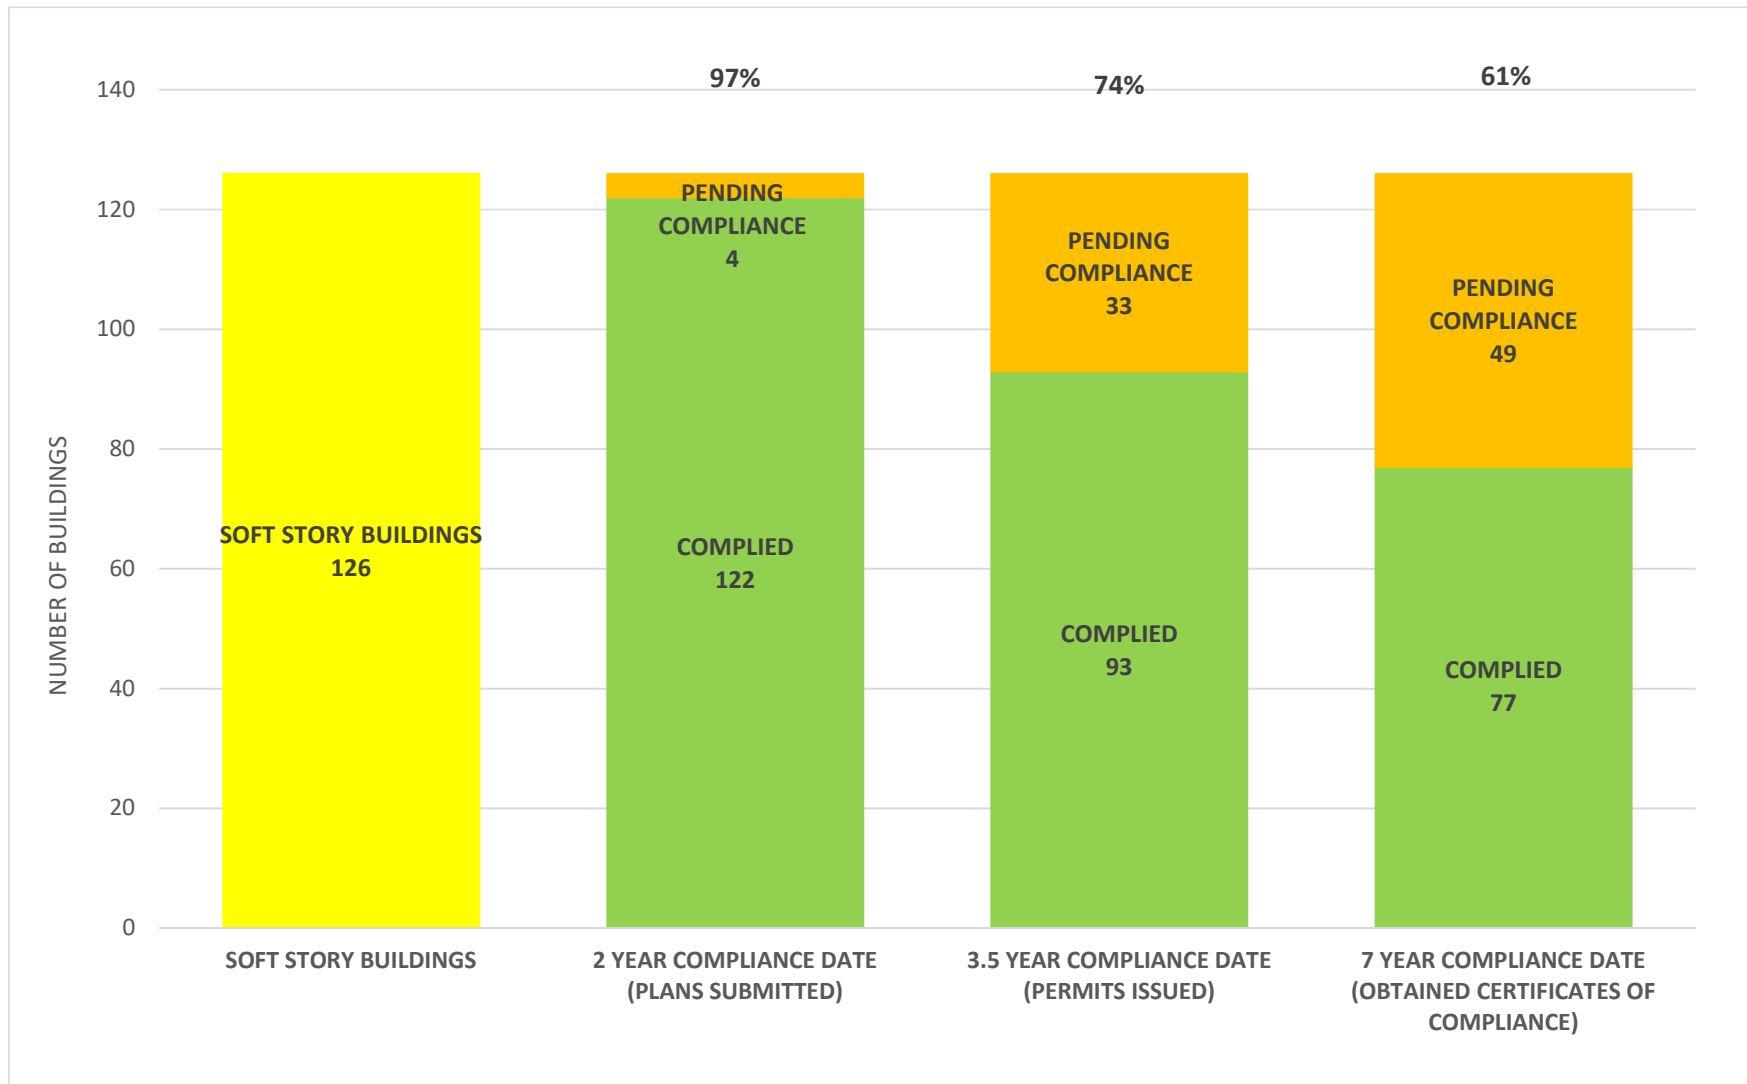

SOFT STORY RETROFIT PROGRAM STATUS FOR CD 4 AS OF July 1, 2022

SOFT STORY RETROFIT PROGRAM STATUS FOR CD 5 AS OF July 1, 2022

SOFT STORY RETROFIT PROGRAM STATUS FOR CD 6 AS OF July 1, 2022

SOFT STORY RETROFIT PROGRAM STATUS FOR CD 7 AS OF July 1, 2022

SOFT STORY RETROFIT PROGRAM STATUS FOR CD 8 AS OF July 1, 2022

SOFT STORY RETROFIT PROGRAM STATUS FOR CD 9 AS OF July 1, 2022

SOFT STORY RETROFIT PROGRAM STATUS FOR CD 10 AS OF July 1, 2022

SOFT STORY RETROFIT PROGRAM STATUS FOR CD 11 AS OF July 1, 2022