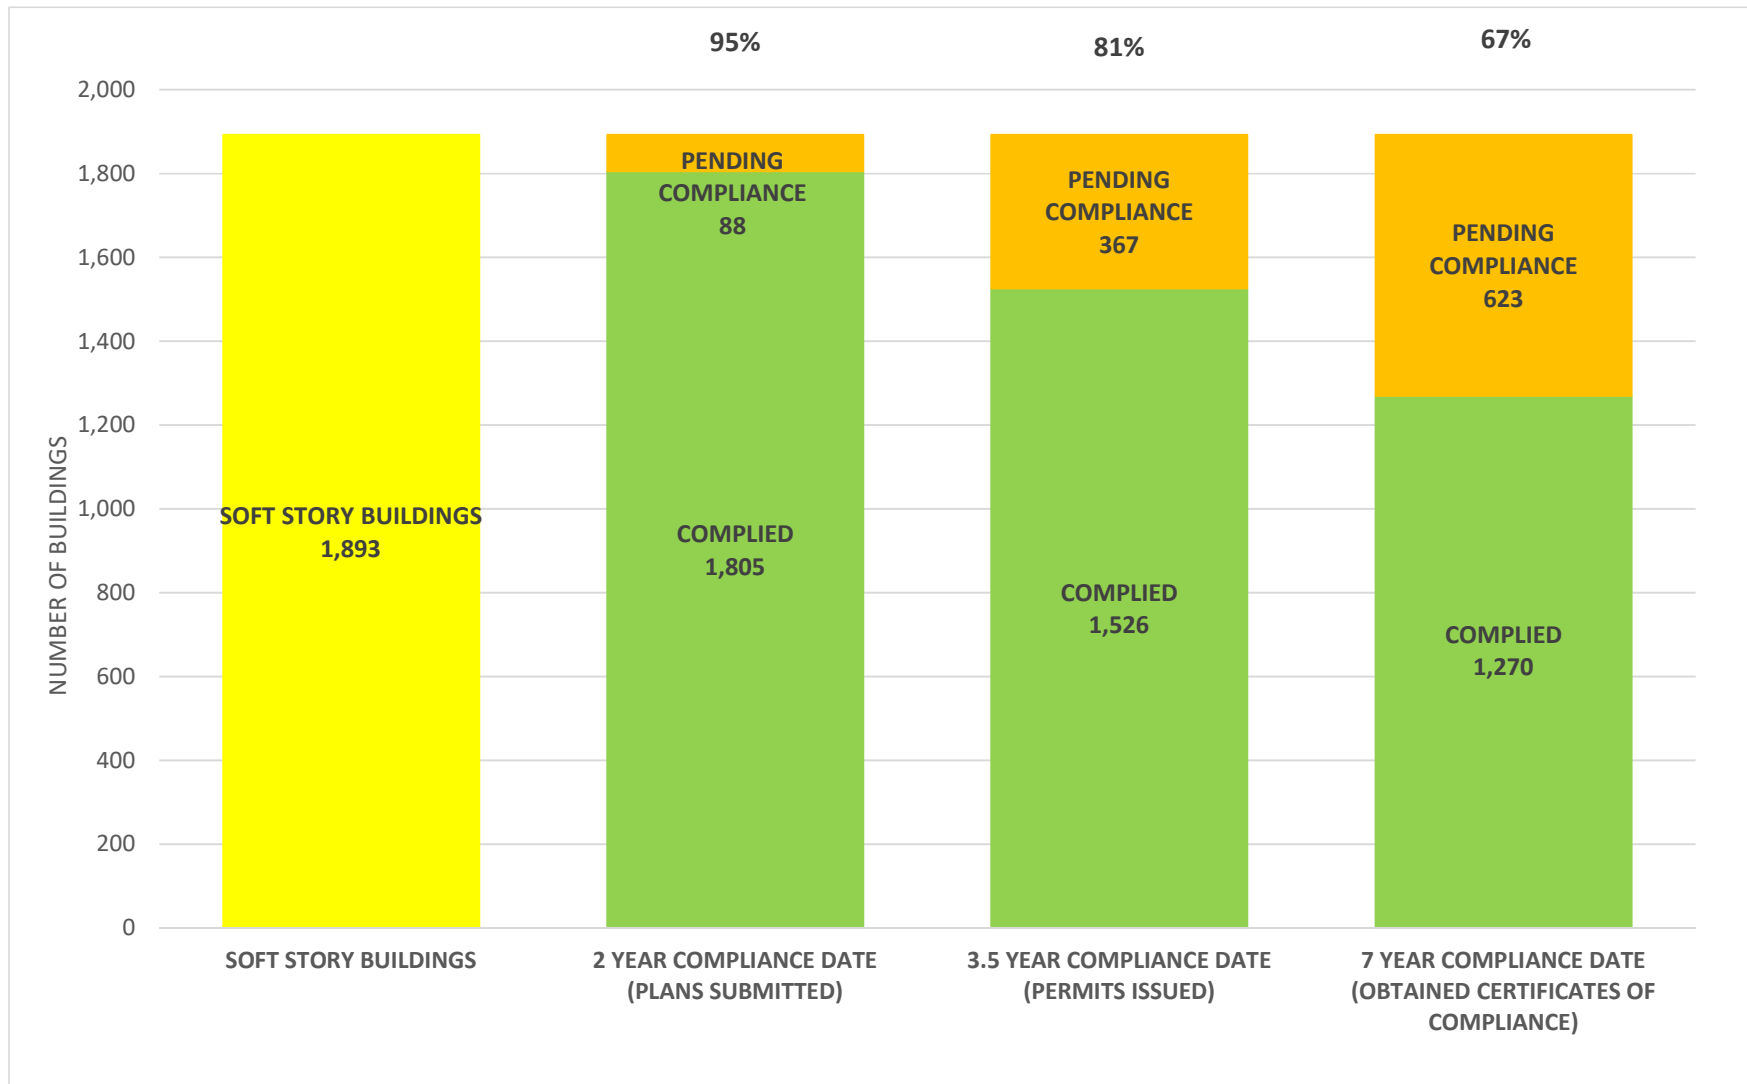

SOFT STORY RETROFIT PROGRAM STATUS AS OF July 1, 2022

SOFT STORY RETROFIT PROGRAM STATUS FOR CD 1 AS OF July 1, 2022

SOFT STORY RETROFIT PROGRAM STATUS FOR CD 2 AS OF July 1, 2022

SOFT STORY RETROFIT PROGRAM STATUS FOR CD 3 AS OF July 1, 2022

SOFT STORY RETROFIT PROGRAM STATUS FOR CD 4 AS OF July 1, 2022

SOFT STORY RETROFIT PROGRAM STATUS FOR CD 5 AS OF July 1, 2022

SOFT STORY RETROFIT PROGRAM STATUS FOR CD 6 AS OF July 1, 2022

SOFT STORY RETROFIT PROGRAM STATUS FOR CD 7 AS OF July 1, 2022