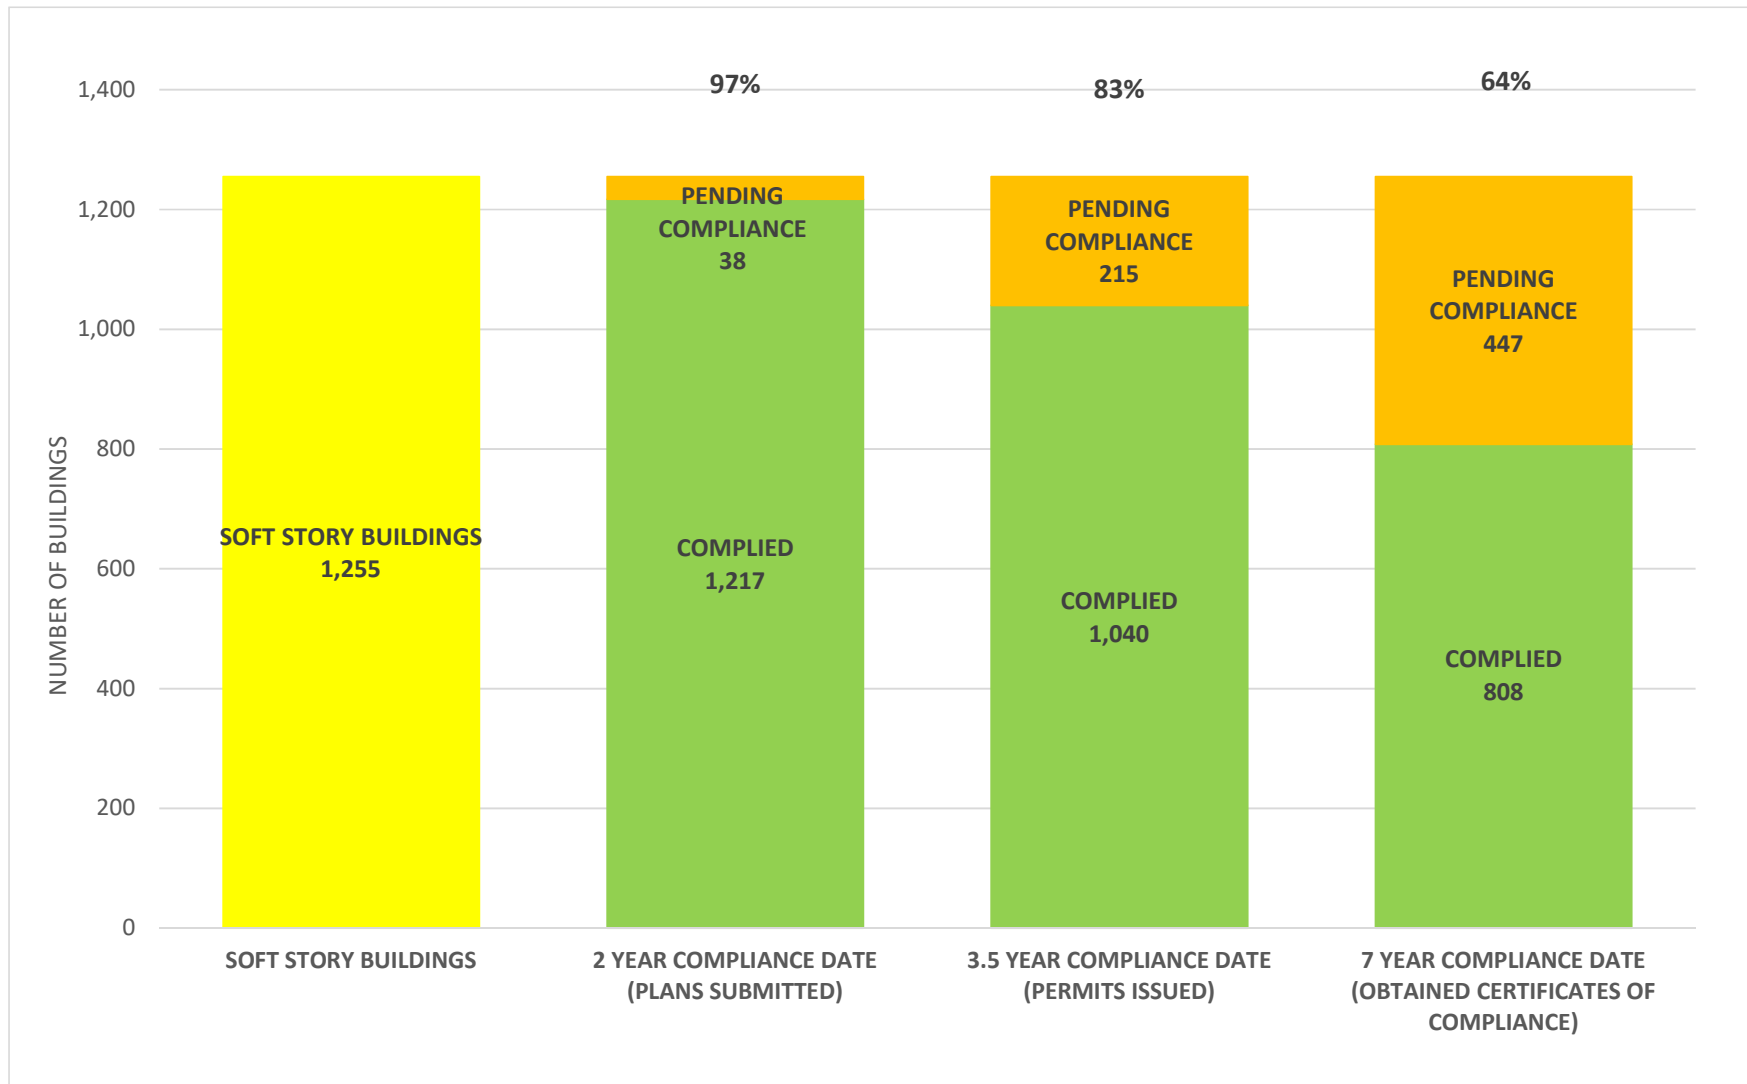

SOFT STORY RETROFIT PROGRAM STATUS FOR CD 4 AS OF July 1, 2022

SOFT STORY RETROFIT PROGRAM STATUS FOR CD 5 AS OF July 1, 2022

SOFT STORY RETROFIT PROGRAM STATUS FOR CD 6 AS OF July 1, 2022

SOFT STORY RETROFIT PROGRAM STATUS FOR CD 7 AS OF July 1, 2022

SOFT STORY RETROFIT PROGRAM STATUS FOR CD 8 AS OF July 1, 2022

SOFT STORY RETROFIT PROGRAM STATUS FOR CD 9 AS OF July 1, 2022

SOFT STORY RETROFIT PROGRAM STATUS FOR CD 10 AS OF July 1, 2022

SOFT STORY RETROFIT PROGRAM STATUS FOR CD 11 AS OF July 1, 2022