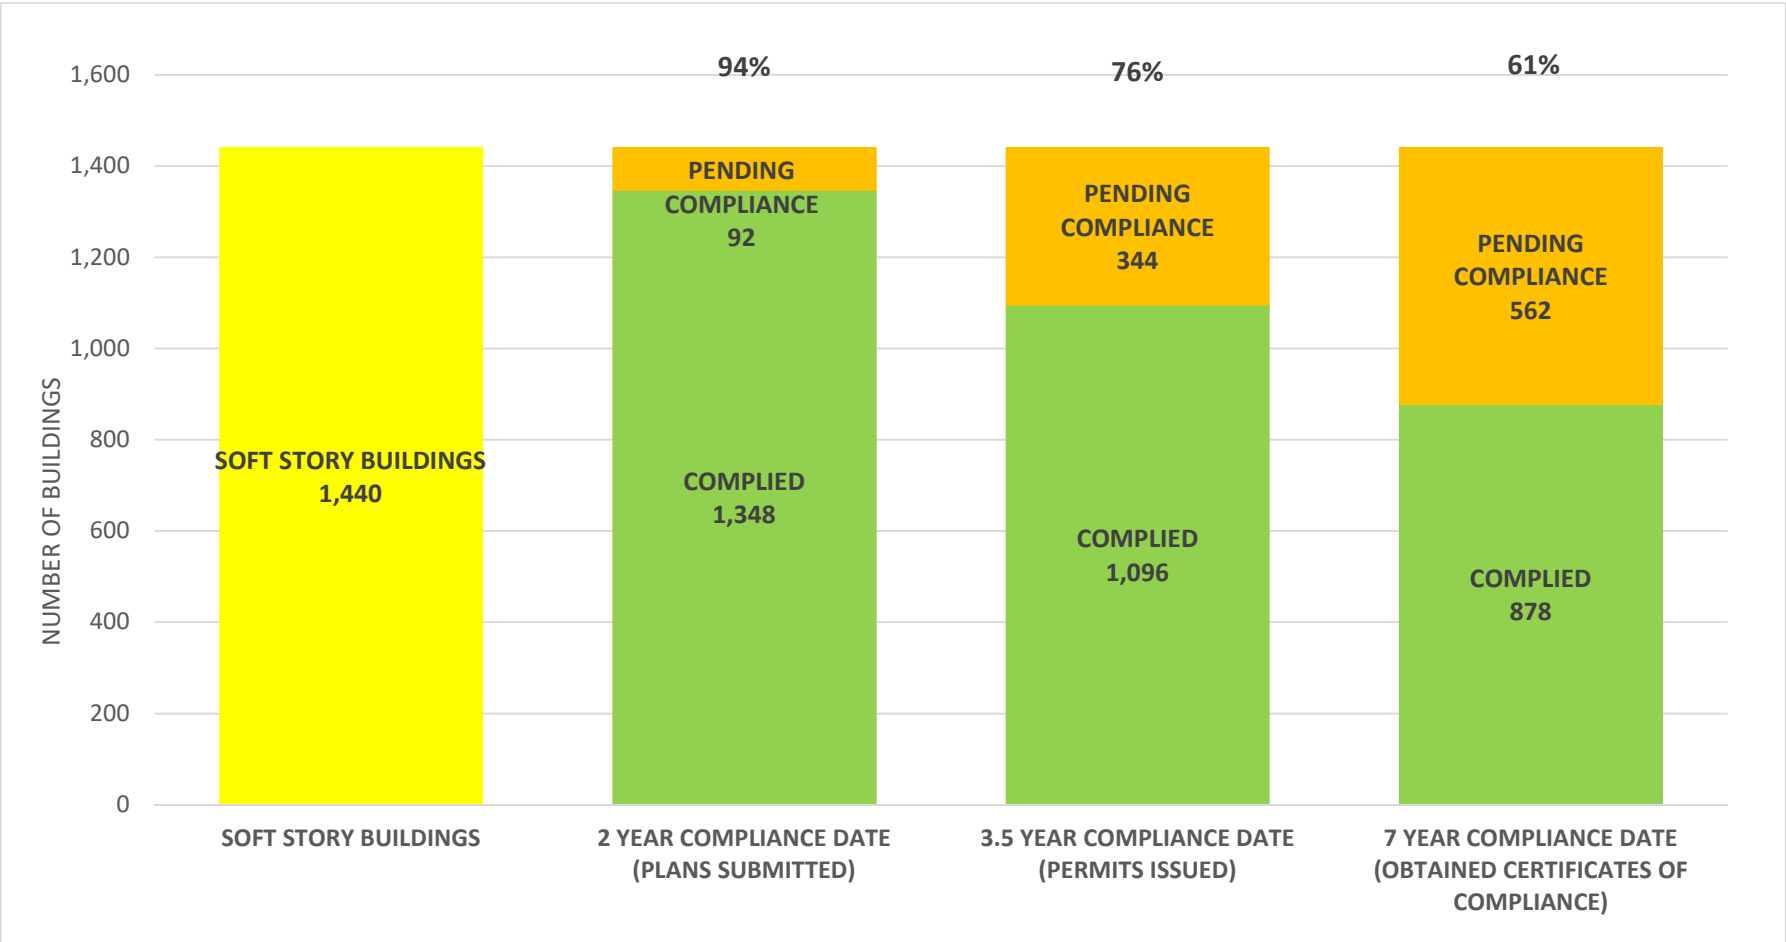

SOFT STORY RETROFIT PROGRAM STATUS AS OF July 1, 2022

SOFT STORY RETROFIT PROGRAM STATUS FOR CD 1 AS OF July 1, 2022

SOFT STORY RETROFIT PROGRAM STATUS FOR CD 2 AS OF July 1, 2022

SOFT STORY RETROFIT PROGRAM STATUS FOR CD 3 AS OF July 1, 2022