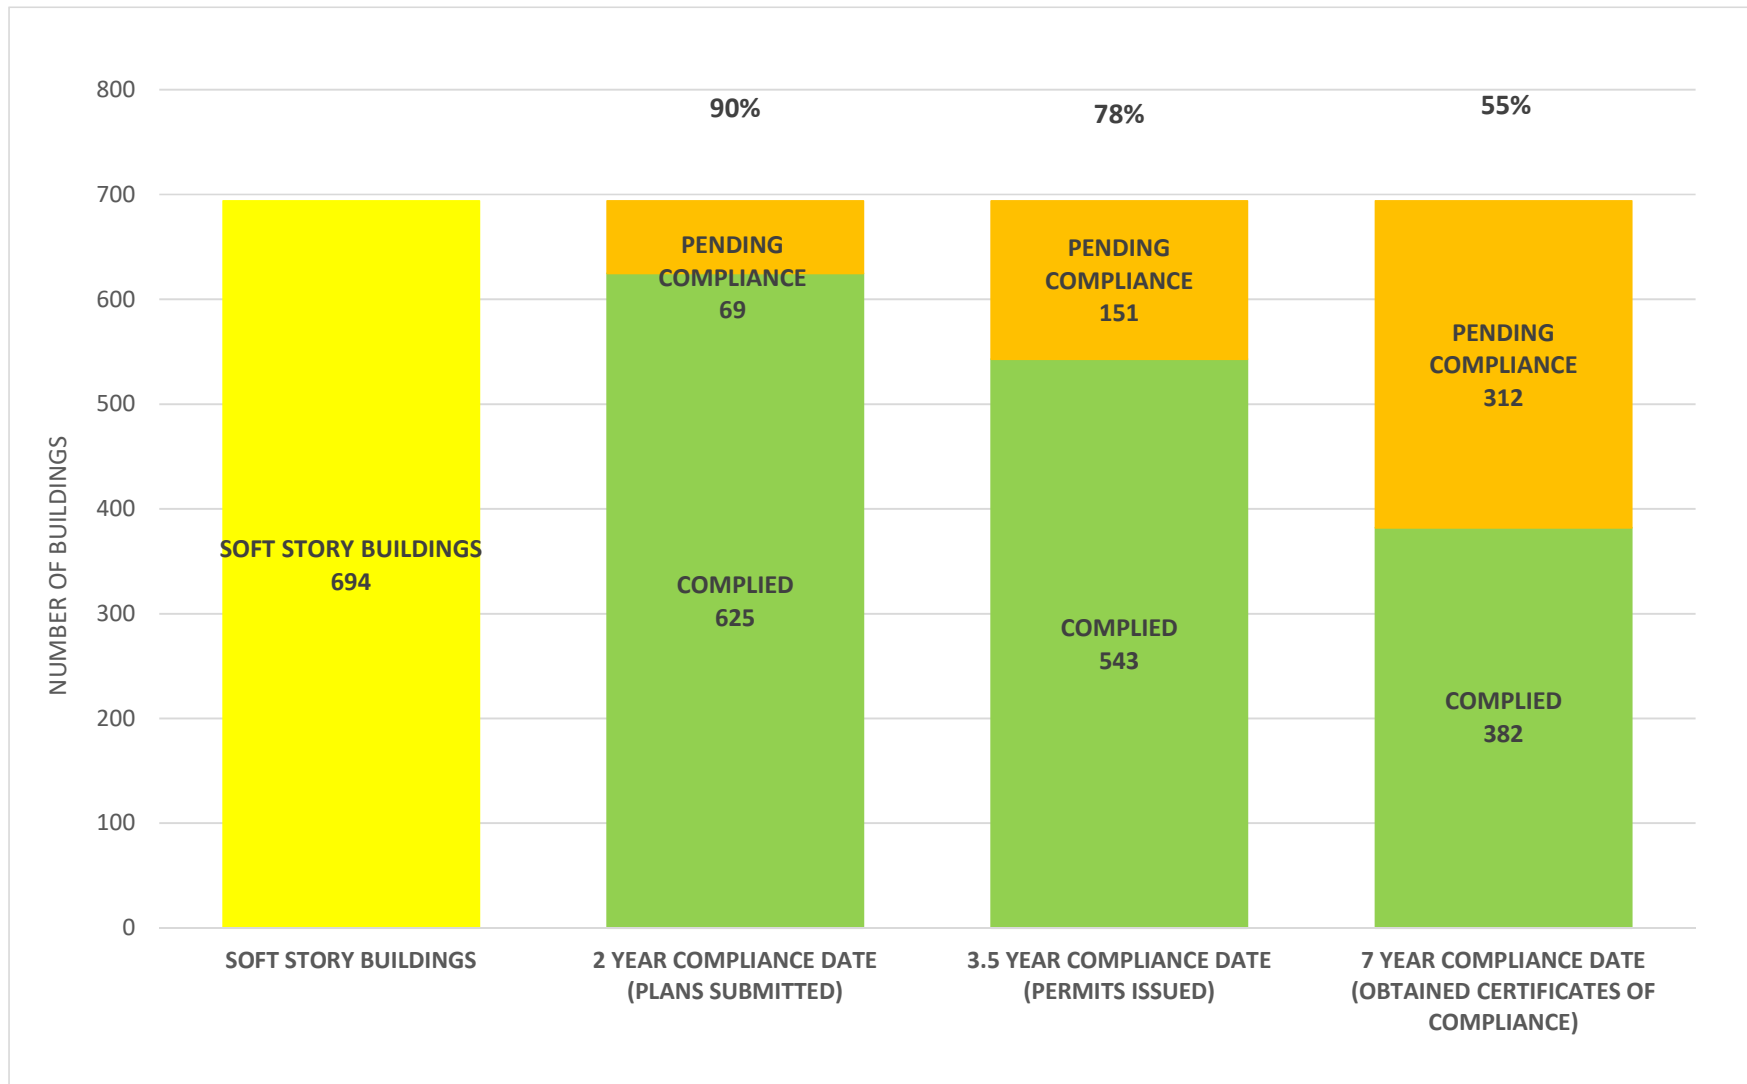

SOFT STORY RETROFIT PROGRAM STATUS AS OF July 1, 2022

SOFT STORY RETROFIT PROGRAM STATUS FOR CD 1 AS OF July 1, 2022

SOFT STORY RETROFIT PROGRAM STATUS FOR CD 2 AS OF July 1, 2022

SOFT STORY RETROFIT PROGRAM STATUS FOR CD 3 AS OF July 1, 2022

SOFT STORY RETROFIT PROGRAM STATUS FOR CD 4 AS OF July 1, 2022

SOFT STORY RETROFIT PROGRAM STATUS FOR CD 5 AS OF July 1, 2022

SOFT STORY RETROFIT PROGRAM STATUS FOR CD 6 AS OF July 1, 2022

SOFT STORY RETROFIT PROGRAM STATUS FOR CD 7 AS OF July 1, 2022