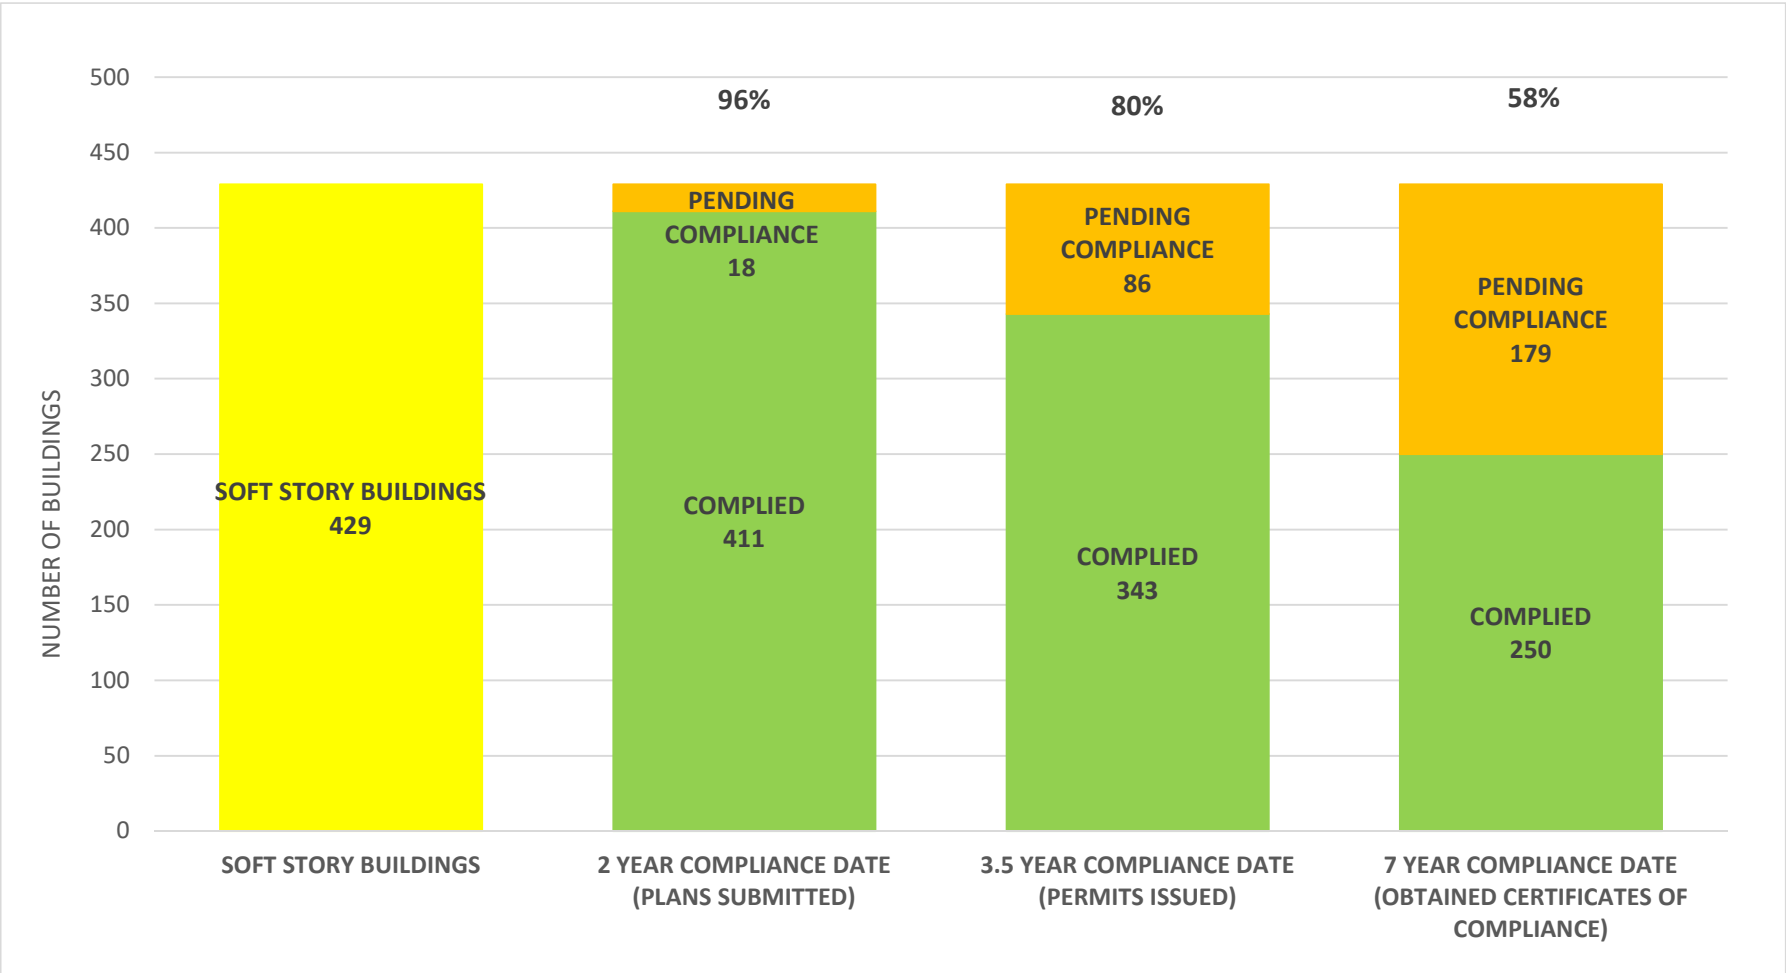

SOFT STORY RETROFIT PROGRAM STATUS AS OF July 1, 2022

SOFT STORY RETROFIT PROGRAM STATUS FOR CD 1 AS OF July 1, 2022

SOFT STORY RETROFIT PROGRAM STATUS FOR CD 2 AS OF July 1, 2022

SOFT STORY RETROFIT PROGRAM STATUS FOR CD 3 AS OF July 1, 2022