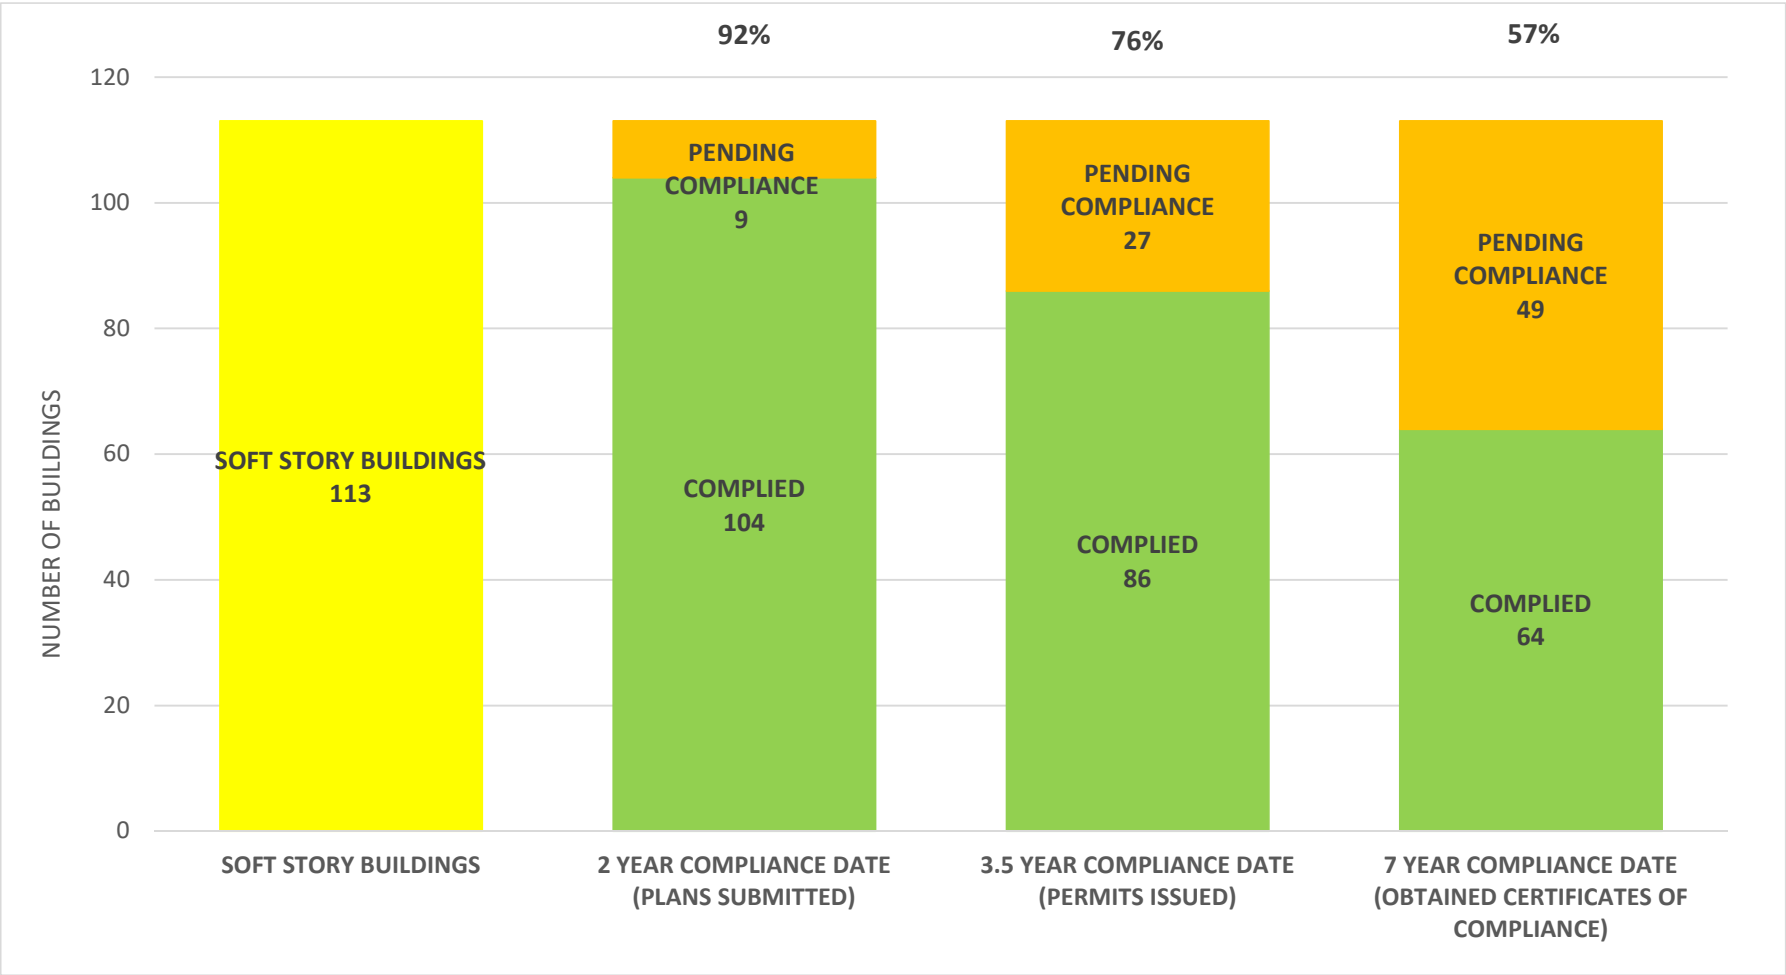

SOFT STORY RETROFIT PROGRAM STATUS FOR CD 9 AS OF July 1, 2022