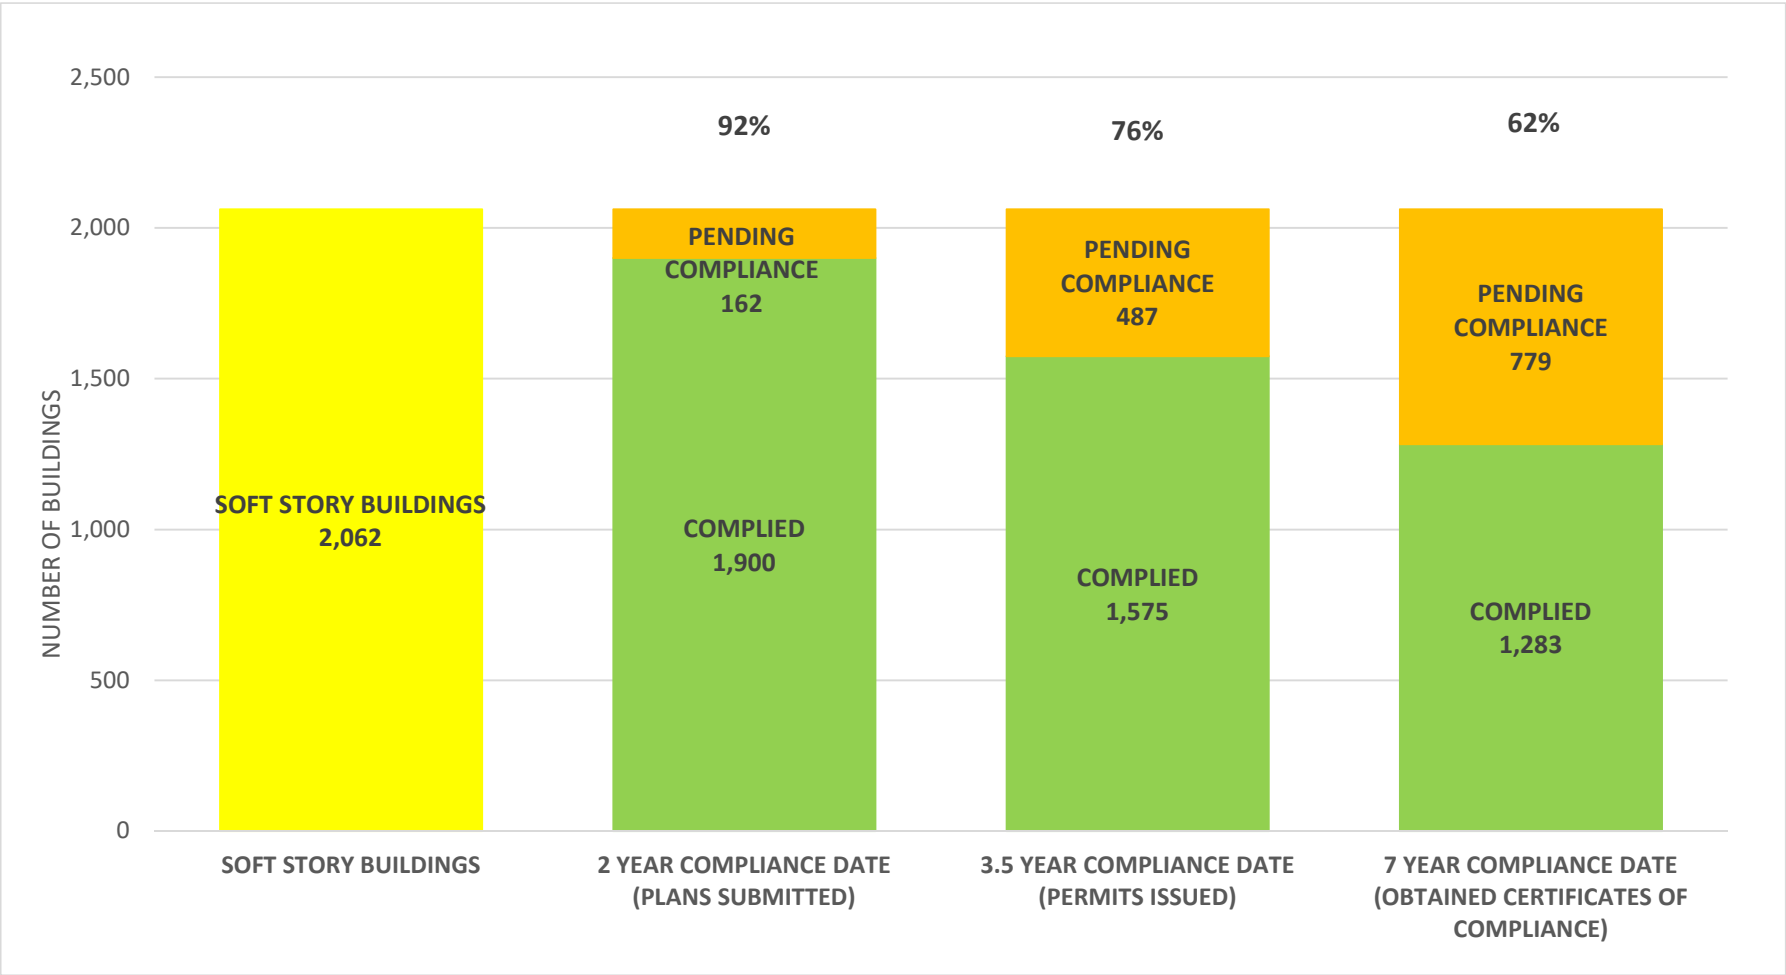

SOFT STORY RETROFIT PROGRAM STATUS FOR CD 8 AS OF July 1, 2022

SOFT STORY RETROFIT PROGRAM STATUS FOR CD 9 AS OF July 1, 2022

SOFT STORY RETROFIT PROGRAM STATUS FOR CD 10 AS OF July 1, 2022

SOFT STORY RETROFIT PROGRAM STATUS FOR CD 11 AS OF July 1, 2022