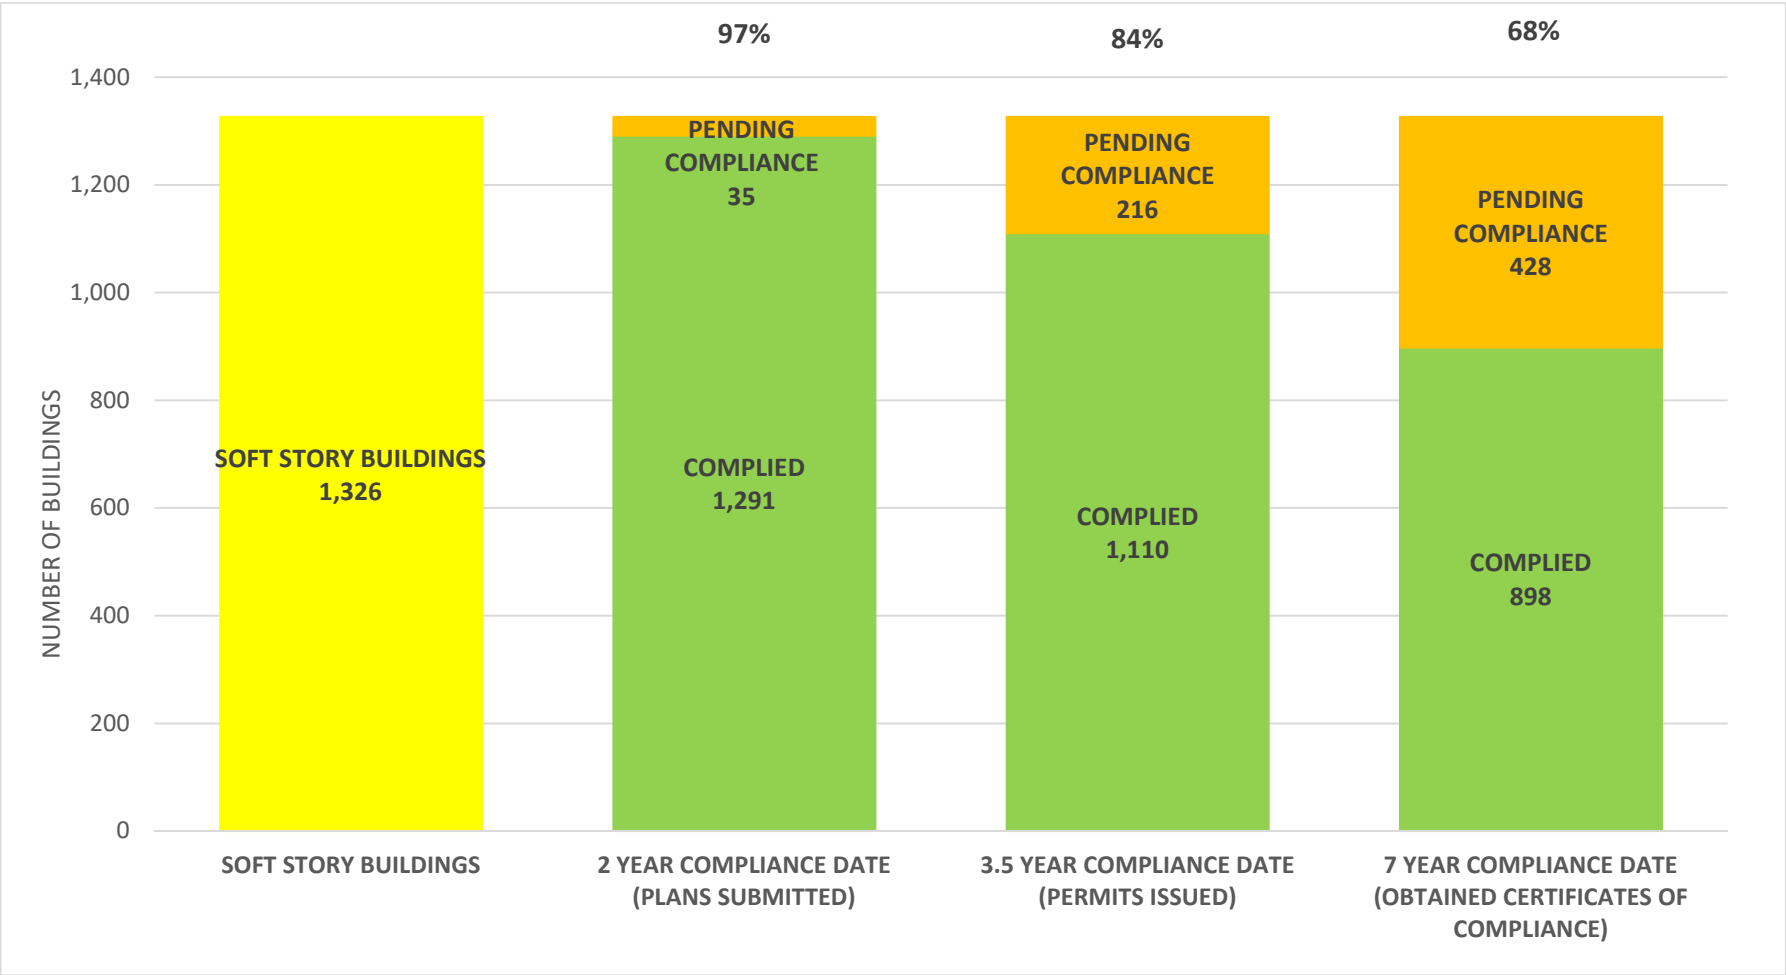

SOFT STORY RETROFIT PROGRAM STATUS FOR CD 4 AS OF July 1, 2022

SOFT STORY RETROFIT PROGRAM STATUS FOR CD 5 AS OF July 1, 2022

SOFT STORY RETROFIT PROGRAM STATUS FOR CD 6 AS OF July 1, 2022

SOFT STORY RETROFIT PROGRAM STATUS FOR CD 7 AS OF July 1, 2022