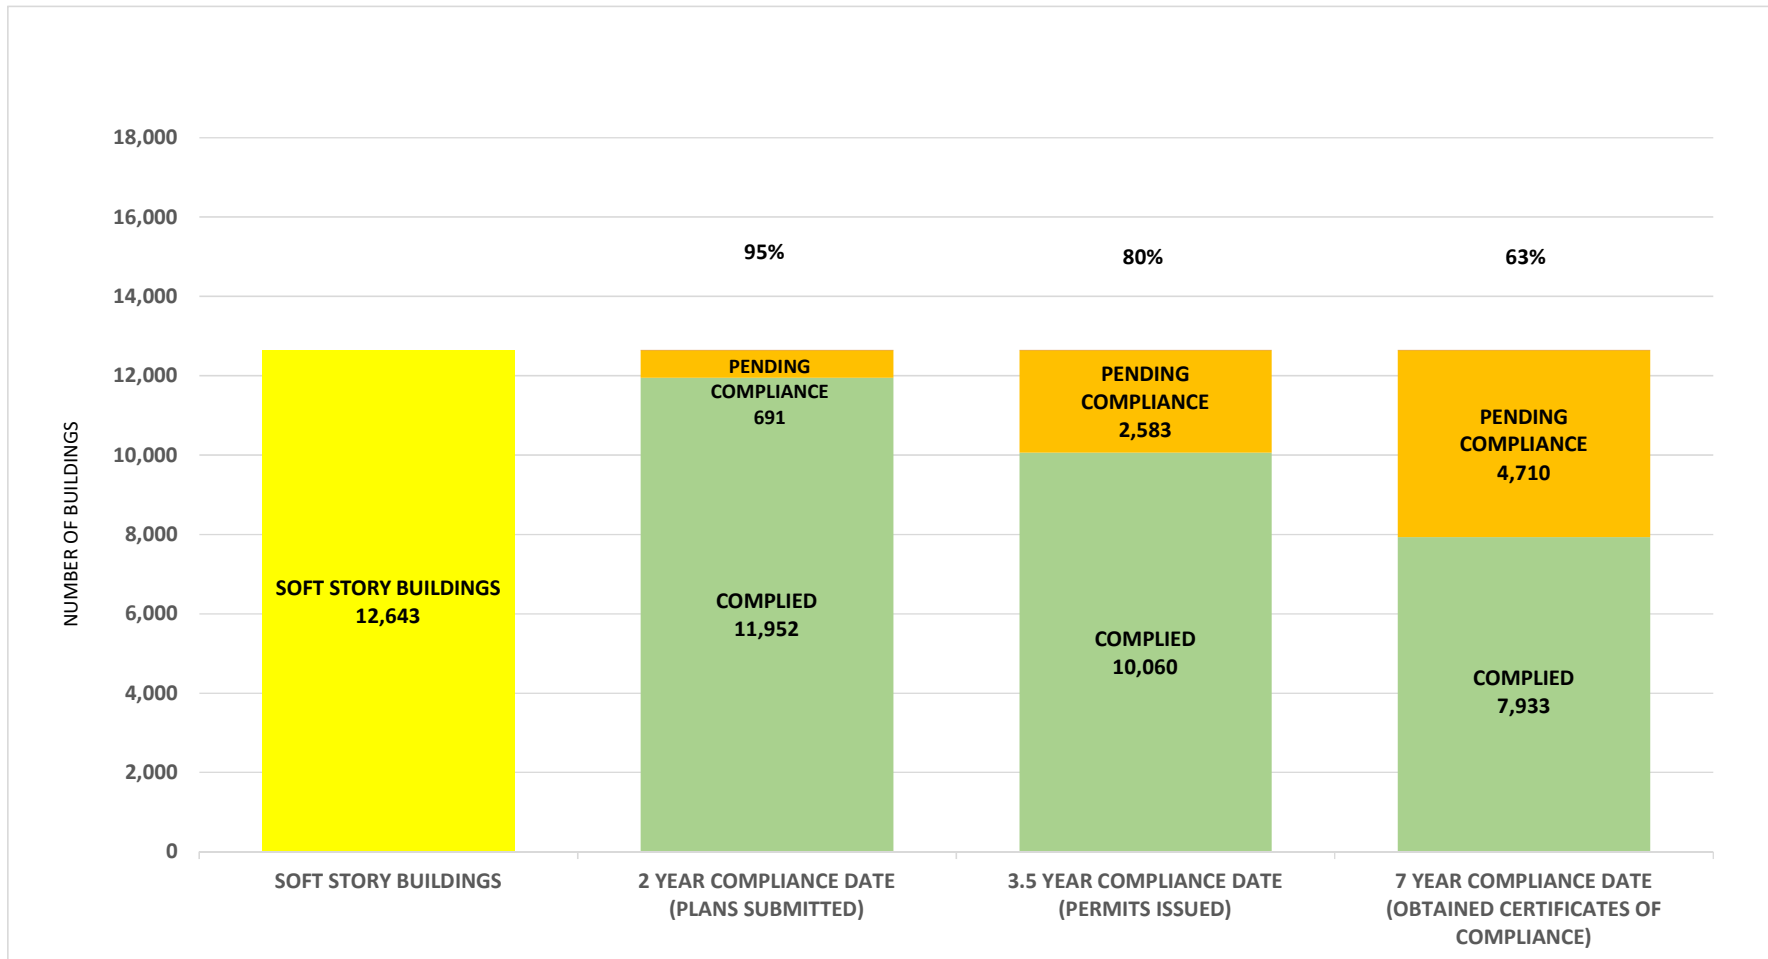

SOFT STORY RETROFIT PROGRAM STATUS AS OF July 1, 2022

SOFT STORY RETROFIT PROGRAM STATUS FOR CD 1 AS OF July 1, 2022

SOFT STORY RETROFIT PROGRAM STATUS FOR CD 2 AS OF July 1, 2022

SOFT STORY RETROFIT PROGRAM STATUS FOR CD 3 AS OF July 1, 2022