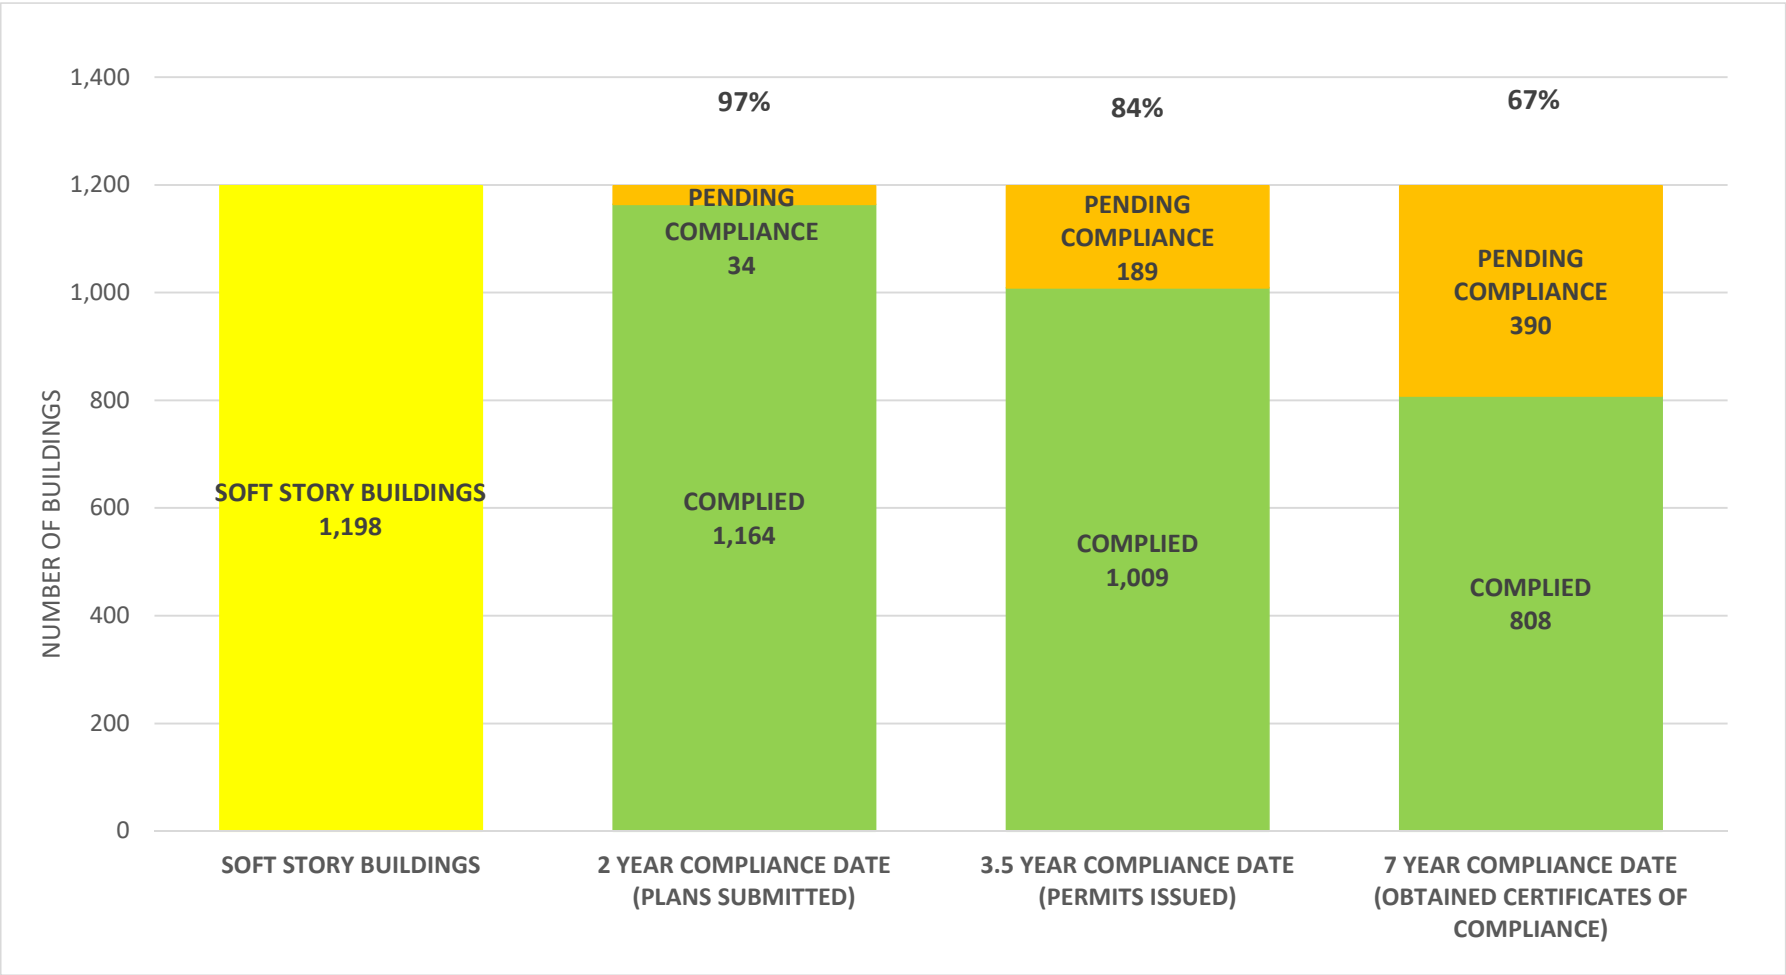

SOFT STORY RETROFIT PROGRAM STATUS FOR CD 13 AS OF July 1, 2022