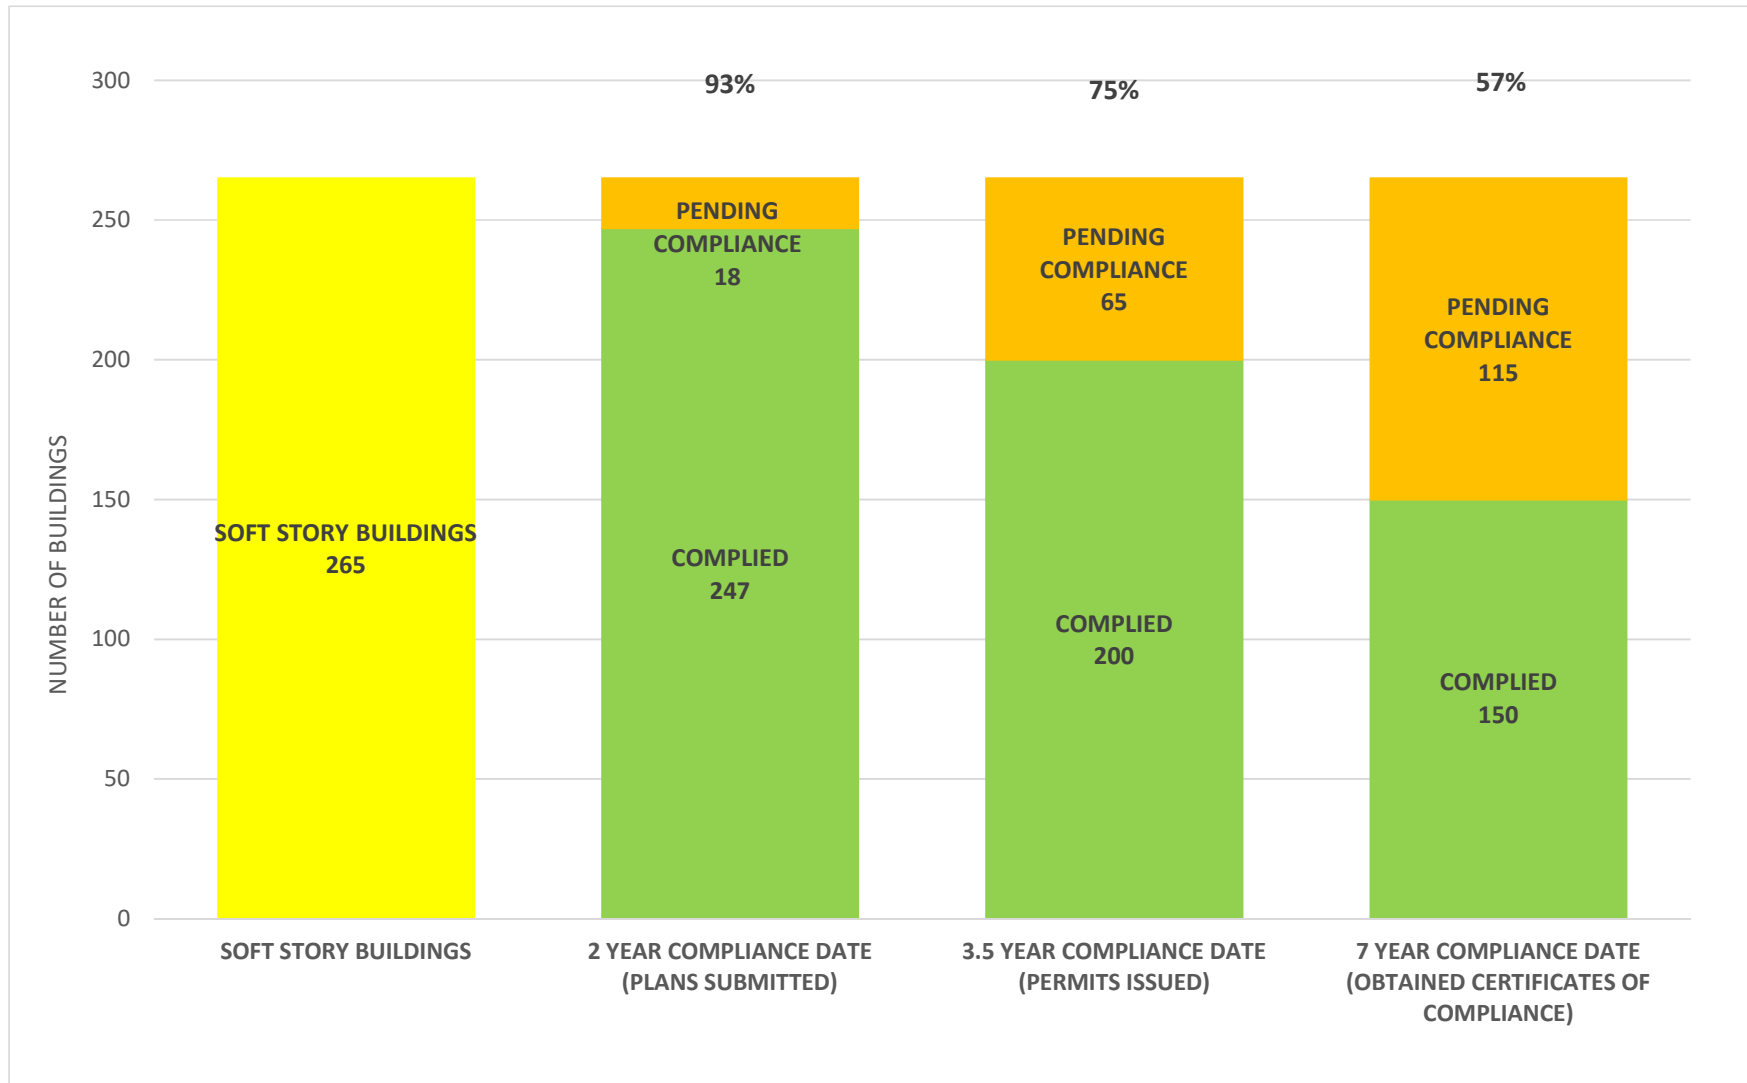

SOFT STORY RETROFIT PROGRAM STATUS FOR CD 14 AS OF July 1, 2022